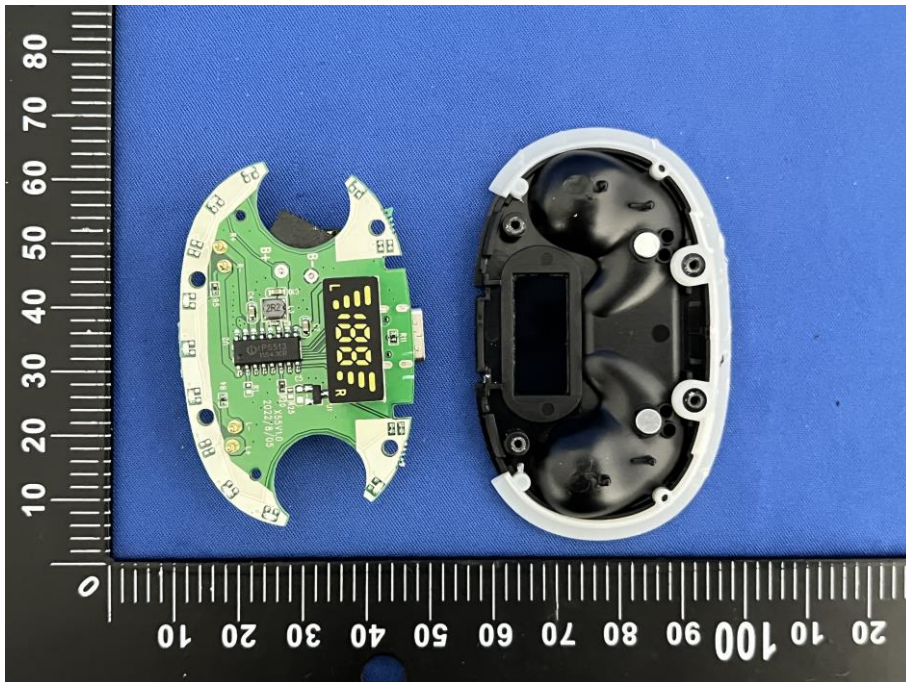

ZHONGHAN

FCC ID: 2BCM7- X55

EUT PHOTO (Internal Photos)

ZHONGHAN

FCC ID: 2BCM7- X55

ZHONGHAN

FCC ID: 2BCM7- X55

ZHONGHAN

FCC ID: 2BCM7- X55

\*\*\*\*\* END OF REPORT \*\*\*\*\*