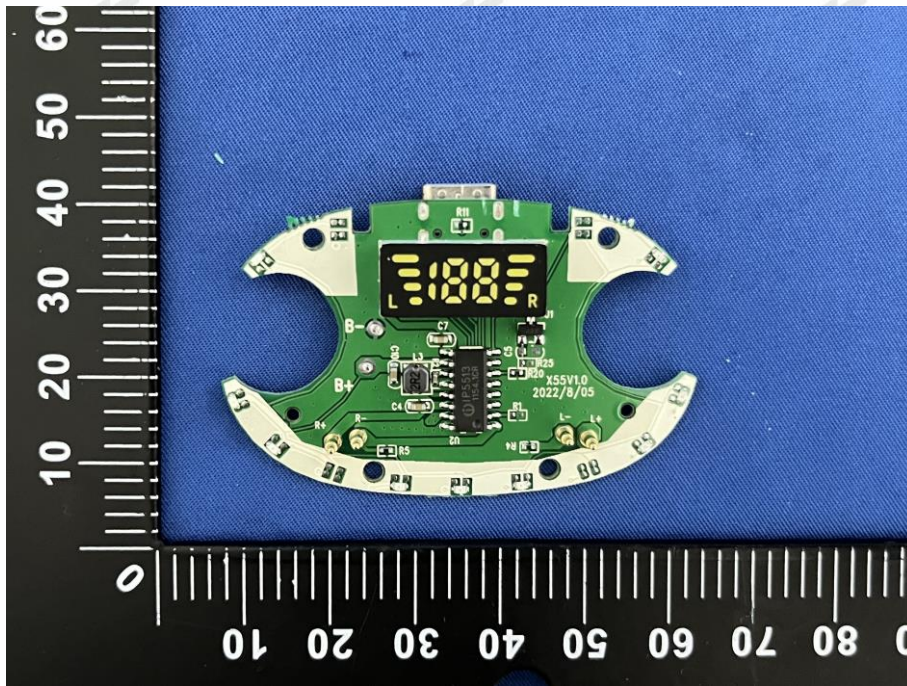

ZHONGHAN

FCC ID: 2BCM7- X55

EUT PHOTO (Internal Photos)

ZHONGHAN

FCC ID: 2BCM7- X55

ZHONGHAN

FCC ID: 2BCM7- X55

ZHONGHAN

FCC ID: 2BCM7- X55

\*\*\*\*\* END OF REPORT \*\*\*\*\*