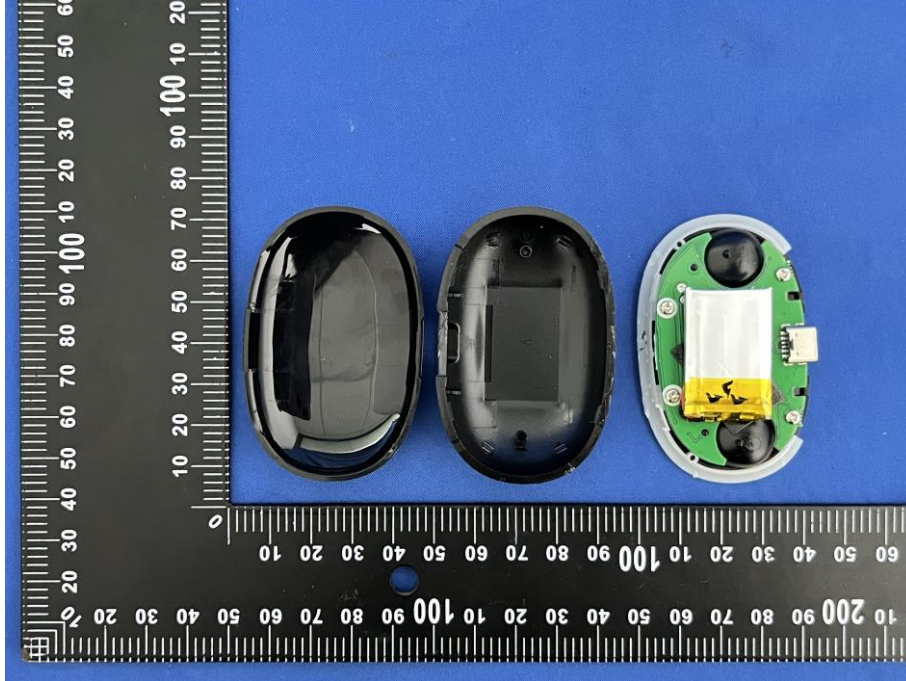

ZHONGHAN

FCC ID: 2BCM7- X55

EUT PHOTO (Internal Photos)

ZHONGHAN

FCC ID: 2BCM7- X55

ZHONGHAN

FCC ID: 2BCM7- X55

ZHONGHAN

FCC ID: 2BCM7- X55

\*\*\*\*\* END OF REPORT \*\*\*\*\*