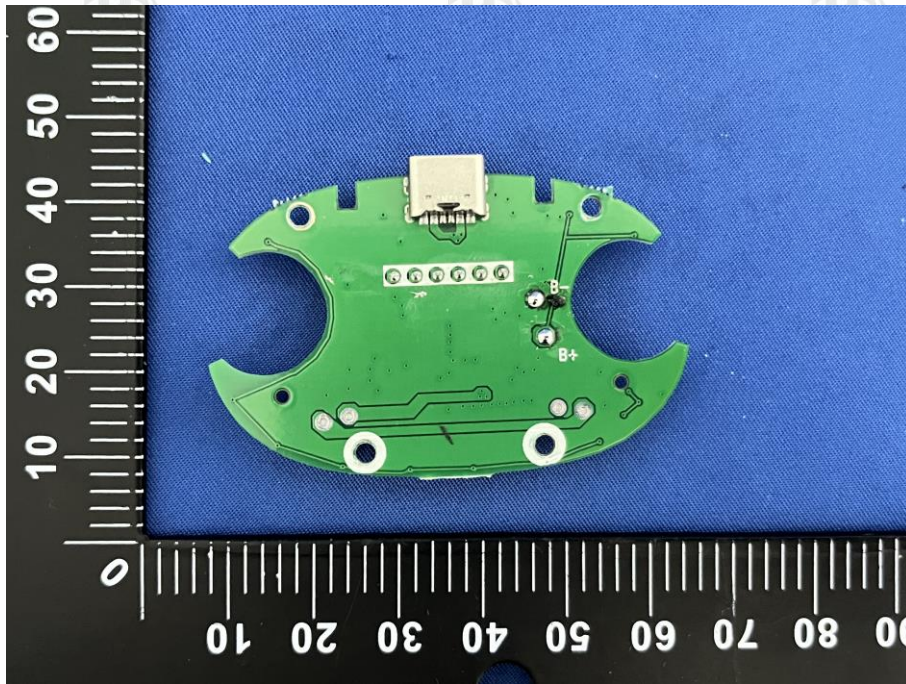

ZHONGHAN

FCC ID: 2BCM7- X55

EUT PHOTO (Internal Photos)

ZHONGHAN

FCC ID: 2BCM7- X55

ZHONGHAN

FCC ID: 2BCM7- X55

ZHONGHAN

FCC ID: 2BCM7- X55

\*\*\*\*\* END OF REPORT \*\*\*\*\*