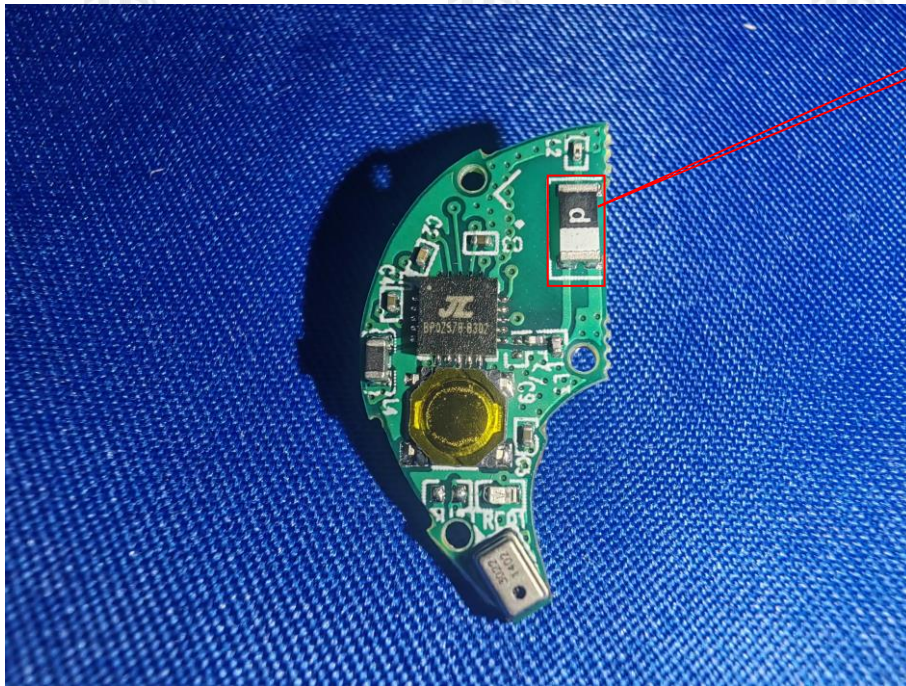

ZHONGHAN

FCC ID: 2BCM7- X55

EUT PHOTO (Internal Photos)

ZHONGHAN

FCC ID: 2BCM7- X55

ZHONGHAN

FCC ID: 2BCM7- X55

ZHONGHAN

FCC ID: 2BCM7- X55

\*\*\*\*\* END OF REPORT \*\*\*\*\*