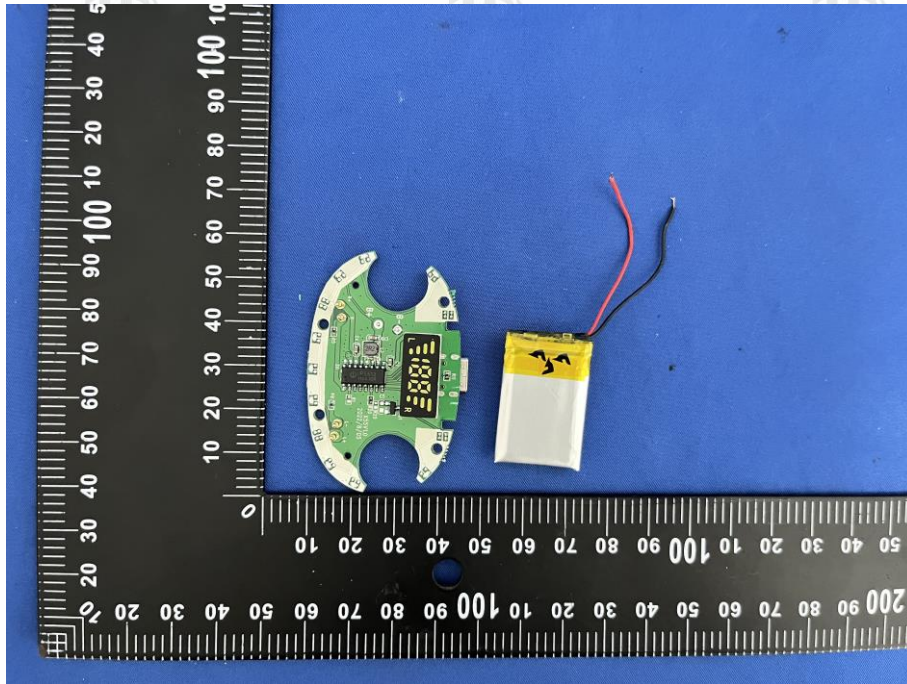

ZHONGHAN

FCC ID: 2BCM7- X55

EUT PHOTO (Internal Photos)

ZHONGHAN

FCC ID: 2BCM7- X55

ZHONGHAN

FCC ID: 2BCM7- X55

ZHONGHAN

FCC ID: 2BCM7- X55

\*\*\*\*\* END OF REPORT \*\*\*\*\*