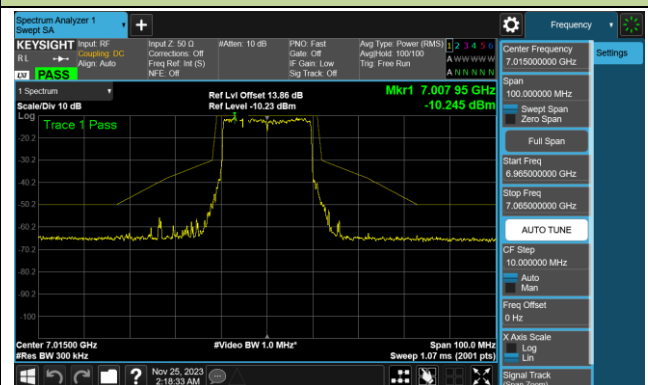

Channel 105 (6475MHz)

Channel 113 (6515MHz)

802.11be-EHT20 In-Band Emission (N_{ss}=4)

Channel 117 (6535MHz)

Channel 149 (6695MHz)

Channel 181 (6855MHz)

Channel 185 (6875MHz)

Channel 189 (6895MHz)

Channel 213 (7015MHz)

Channel 229 (7095MHz)

802.11be-EHT20 In-Band Emission (N_{ss}=4)

Channel 03 (5965MHz)

Channel 43 (6165MHz)

Channel 91 (6405MHz)

Channel 99 (6445MHz)

Channel 107 (6485MHz)