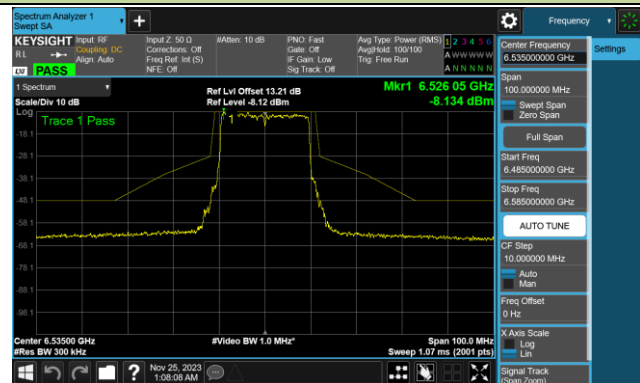

802.11ax-HE20 In-Band Emission (N_{ss}=4)

Channel 01 (5955MHz)

Channel 45 (6175MHz)

Channel 93 (6415MHz)

Channel 97 (6435MHz)

Channel 105 (6475MHz)

Channel 113 (6515MHz)

802.11ax-HE20 In-Band Emission (N_{ss}=4)

Channel 117 (6535MHz)

Channel 149 (6695MHz)

Channel 181 (6855MHz)

Channel 185 (6875MHz)

Channel 189 (6895MHz)

Channel 213 (7015MHz)

Channel 229 (7095MHz)

802.11ax-HE40 In-Band Emission (N_{ss}=4)