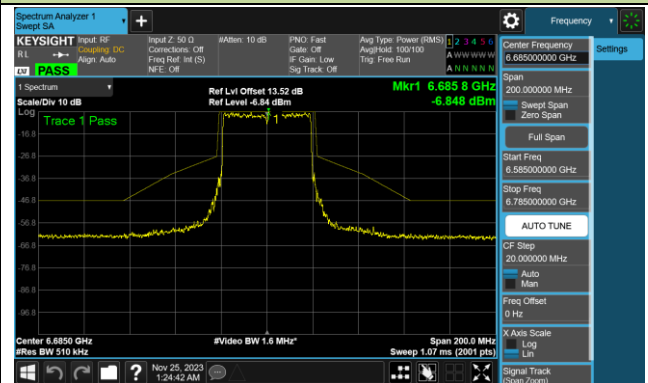

Channel 03 (5965MHz)

Channel 43 (6165MHz)

Channel 91 (6405MHz)

Channel 99 (6445MHz)

Channel 107 (6485MHz)

Channel 115 (6525MHz)

802.11ax-HE40 In-Band Emission (N_{SS}=4)

Channel 123 (6565MHz)

Channel 147 (6685MHz)

Channel 179 (6845MHz)

Channel 187 (6885MHz)

Channel 195 (6925MHz)

Channel 211 (7005MHz)

Channel 227 (7085MHz)

802.11ax-HE80 In-Band Emission (N_{ss}=4)

Channel 07 (5985MHz)