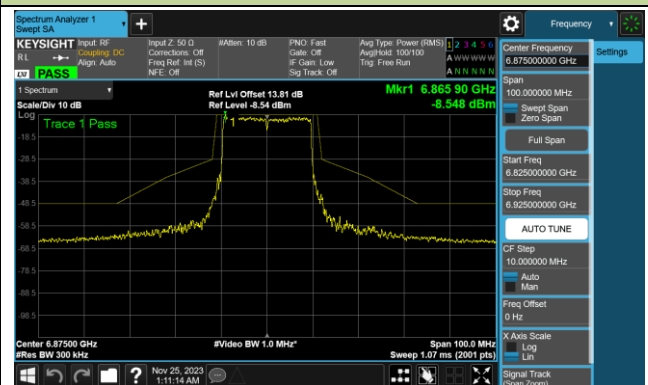

Channel 117 (6535MHz)

Channel 149 (6695MHz)

Channel 181 (6855MHz)

Channel 185 (6875MHz)

Channel 189 (6895MHz)

Channel 213 (7015MHz)

Channel 229 (7095MHz)

802.11ax-HE40 In-Band Emission (N_{ss}=4)