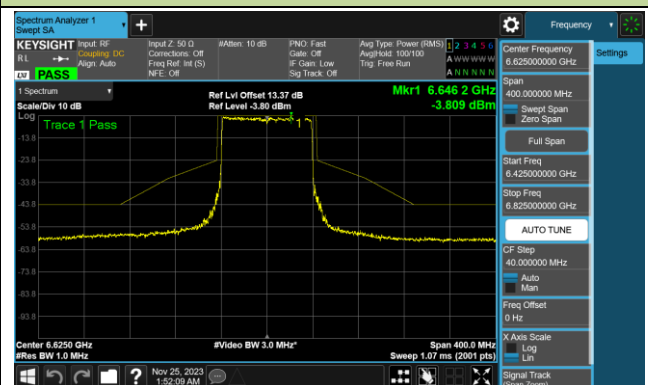

Channel 39 (6145MHz)

Channel 87 (6385MHz)

Channel 103 (6465MHz)

Channel 119 (6545MHz)

Channel 135 (6625MHz)

Channel 151 (6705MHz)

Channel 167 (6785MHz)

802.11ax-HE80 In-Band Emission (N_{SS}=4)

Channel 183 (6865MHz)

Channel 199 (6945MHz)

Channel 215 (7025MHz)

802.11ax-HE160 In-Band Emission (N_{SS}=4)

Channel 15 (6025MHz)

Channel 47 (6185MHz)

Channel 79 (6345MHz)

Channel 111 (6505MHz)