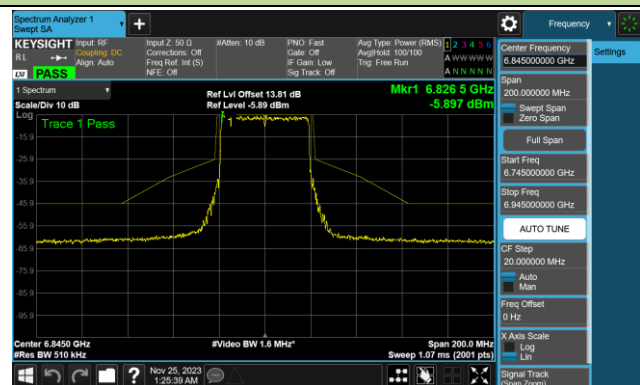

Channel 03 (5965MHz)

Channel 43 (6165MHz)

Channel 91 (6405MHz)

Channel 99 (6445MHz)

Channel 107 (6485MHz)

Channel 115 (6525MHz)

802.11ax-HE40 In-Band Emission (N_{SS}=4)

Channel 123 (6565MHz)

Channel 147 (6685MHz)

Channel 179 (6845MHz)

Channel 187 (6885MHz)

Channel 195 (6925MHz)

Channel 211 (7005MHz)

Channel 227 (7085MHz)

802.11ax-HE80 In-Band Emission (N_{ss}=4)

Channel 07 (5985MHz)