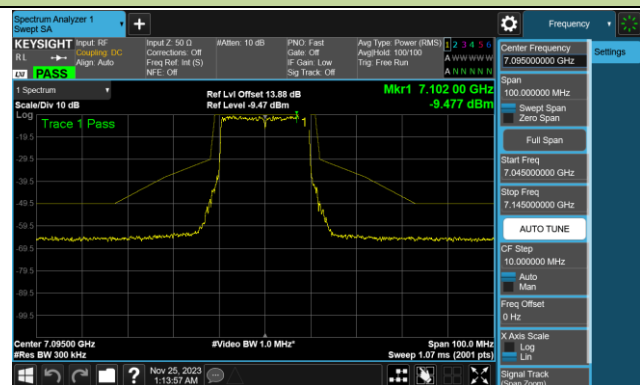

Channel 117 (6535MHz)

Channel 149 (6695MHz)

Channel 181 (6855MHz)

Channel 185 (6875MHz)

Channel 189 (6895MHz)

Channel 213 (7015MHz)

Channel 229 (7095MHz)

802.11ax-HE40 In-Band Emission (N_{ss}=4)