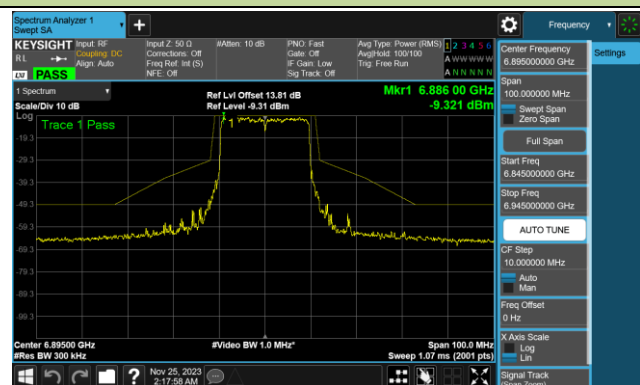

Channel 143 (6665MHz)

Channel 175 (6825MHz)

Channel 207 (6985MHz)

802.11be-EHT20 In-Band Emission (N_{ss}=4)

Channel 01 (5955MHz)

Channel 45 (6175MHz)

Channel 93 (6415MHz)

Channel 97 (6435MHz)

Channel 105 (6475MHz)

Channel 113 (6515MHz)

802.11be-EHT20 In-Band Emission (N_{ss}=4)

Channel 117 (6535MHz)

Channel 149 (6695MHz)

Channel 181 (6855MHz)

Channel 185 (6875MHz)

Channel 189 (6895MHz)

Channel 213 (7015MHz)

Channel 229 (7095MHz)

802.11be-EHT20 In-Band Emission (N_{ss}=4)

Channel 03 (5965MHz)

Channel 43 (6165MHz)

Channel 91 (6405MHz)

Channel 99 (6445MHz)

Channel 107 (6485MHz)