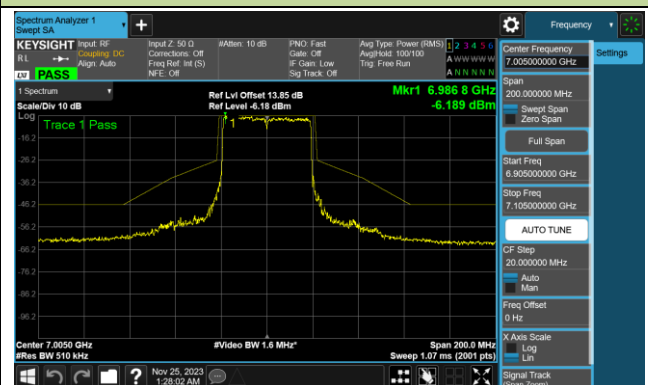

Channel 147 (6685MHz)

Channel 179 (6845MHz)

Channel 187 (6885MHz)

Channel 195 (6925MHz)

Channel 211 (7005MHz)

Channel 227 (7085MHz)

802.11ax-HE80 In-Band Emission (N_{ss}=4)

Channel 07 (5985MHz)

Channel 39 (6145MHz)

Channel 87 (6385MHz)

Channel 103 (6465MHz)

Channel 119 (6545MHz)

Channel 135 (6625MHz)

Channel 151 (6705MHz)

Channel 167 (6785MHz)

802.11ax-HE80 In-Band Emission (N_{SS}=4)