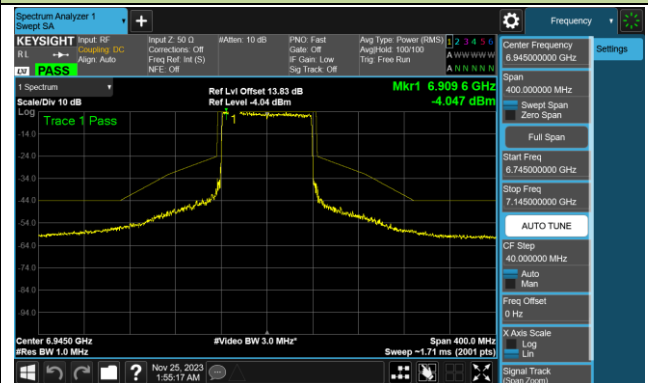

Channel 147 (6685MHz)

Channel 179 (6845MHz)

Channel 187 (6885MHz)

Channel 195 (6925MHz)

Channel 211 (7005MHz)

Channel 227 (7085MHz)

802.11ax-HE80 In-Band Emission (N_{ss}=4)

Channel 07 (5985MHz)

Channel 39 (6145MHz)

Channel 87 (6385MHz)

Channel 103 (6465MHz)

Channel 119 (6545MHz)

Channel 135 (6625MHz)

Channel 151 (6705MHz)

Channel 167 (6785MHz)

802.11ax-HE80 In-Band Emission (N_{SS}=4)

Channel 183 (6865MHz)

Channel 199 (6945MHz)

Channel 215 (7025MHz)

802.11ax-HE160 In-Band Emission (N_{SS}=4)

Channel 15 (6025MHz)

Channel 47 (6185MHz)

Channel 79 (6345MHz)

Channel 111 (6505MHz)