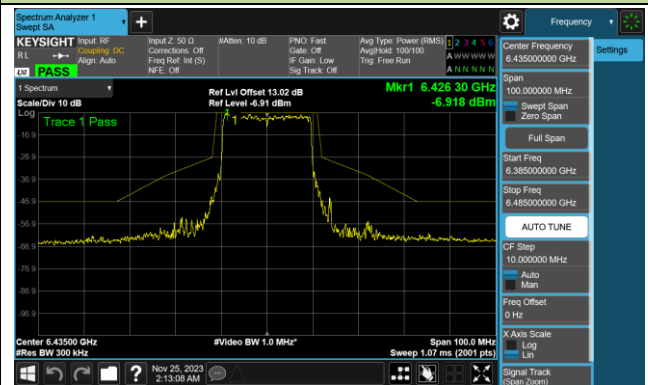

Channel 143 (6665MHz)

Channel 175 (6825MHz)

Channel 207 (6985MHz)

802.11be-EHT20 In-Band Emission (N_{ss}=4)

Channel 01 (5955MHz)

Channel 45 (6175MHz)

Channel 93 (6415MHz)

Channel 97 (6435MHz)

Channel 105 (6475MHz)

Channel 113 (6515MHz)

802.11be-EHT20 In-Band Emission (N_{ss}=4)

Channel 117 (6535MHz)

Channel 149 (6695MHz)

Channel 181 (6855MHz)

Channel 185 (6875MHz)

Channel 189 (6895MHz)