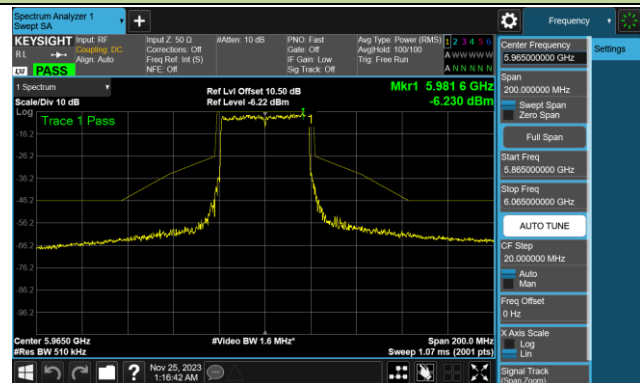

802.11ax-HE40 In-Band Emission (N_{ss}=4)

Channel 03 (5965MHz)