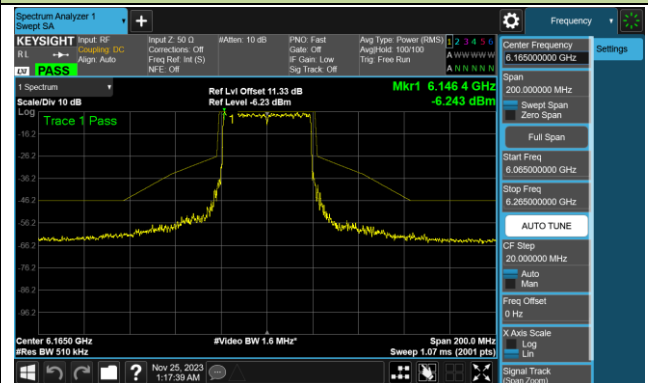

Channel 43 (6165MHz)