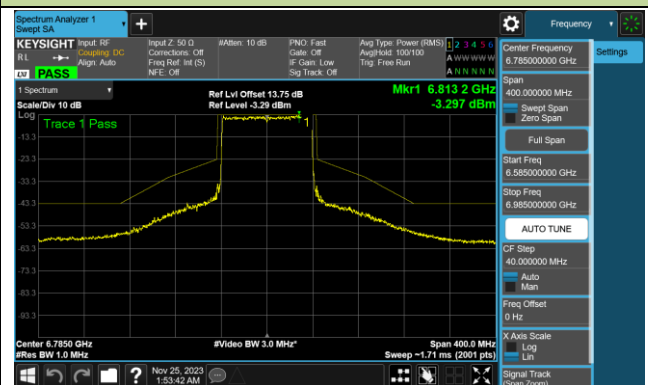

Channel 39 (6145MHz)

Channel 87 (6385MHz)

Channel 103 (6465MHz)

Channel 119 (6545MHz)

Channel 135 (6625MHz)

Channel 151 (6705MHz)

Channel 167 (6785MHz)

802.11ax-HE80 In-Band Emission (N_{SS}=4)

Channel 183 (6865MHz)

Channel 199 (6945MHz)

Channel 215 (7025MHz)

802.11ax-HE160 In-Band Emission (N_{SS}=4)

Channel 15 (6025MHz)

Channel 47 (6185MHz)

Channel 79 (6345MHz)

Channel 111 (6505MHz)