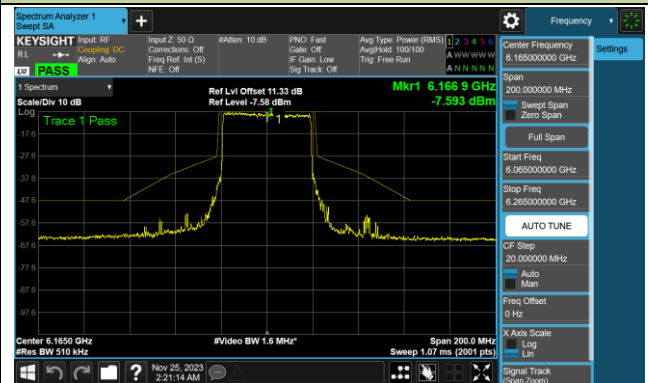

Channel 105 (6475MHz)

Channel 113 (6515MHz)

802.11be-EHT20 In-Band Emission (N_{ss}=4)

Channel 117 (6535MHz)

Channel 149 (6695MHz)

Channel 181 (6855MHz)

Channel 185 (6875MHz)

Channel 189 (6895MHz)

Channel 213 (7015MHz)

Channel 229 (7095MHz)

802.11be-EHT20 In-Band Emission (N_{ss}=4)

Channel 03 (5965MHz)

Channel 43 (6165MHz)

Channel 91 (6405MHz)

Channel 99 (6445MHz)

Channel 107 (6485MHz)