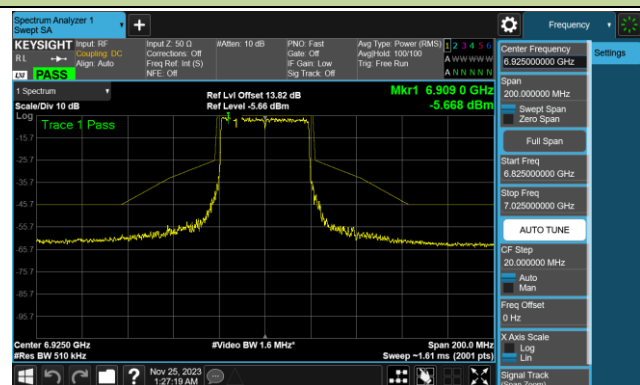

Channel 147 (6685MHz)

Channel 179 (6845MHz)

Channel 187 (6885MHz)

Channel 195 (6925MHz)

Channel 211 (7005MHz)

Channel 227 (7085MHz)

802.11ax-HE80 In-Band Emission (N_{ss}=4)

Channel 07 (5985MHz)

Channel 39 (6145MHz)

Channel 87 (6385MHz)

Channel 103 (6465MHz)

Channel 119 (6545MHz)

Channel 135 (6625MHz)

Channel 151 (6705MHz)

Channel 167 (6785MHz)

802.11ax-HE80 In-Band Emission (N_{SS}=4)