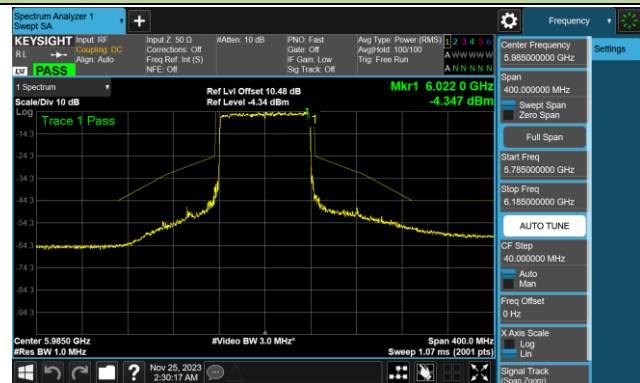

Channel 213 (7015MHz)

Channel 229 (7095MHz)

802.11be-EHT20 In-Band Emission (N_{ss}=4)

Channel 03 (5965MHz)

Channel 43 (6165MHz)

Channel 91 (6405MHz)

Channel 99 (6445MHz)

Channel 107 (6485MHz)

Channel 115 (6525MHz)

802.11be-EHT40 In-Band Emission (N_{ss}=4)

Channel 123 (6565MHz)

Channel 147 (6685MHz)

Channel 179 (6845MHz)

Channel 187 (6885MHz)

Channel 195 (6925MHz)

Channel 211 (7005MHz)

Channel 227 (7085MHz)

802.11be-EHT80 In-Band Emission (N_{ss}=4)

Channel 07 (5985MHz)

Channel 39 (6145MHz)

Channel 87 (6385MHz)

Channel 103 (6465MHz)

Channel 119 (6545MHz)

Channel 135 (6625MHz)