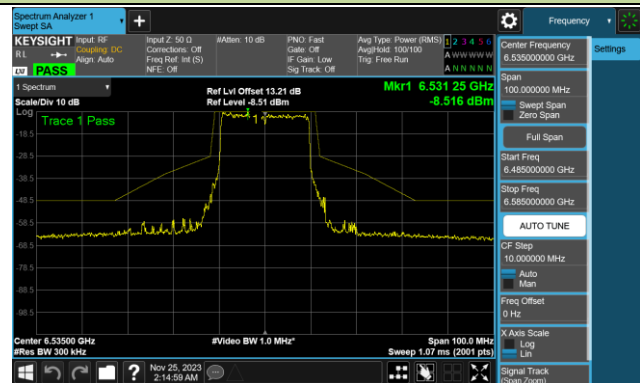

Channel 105 (6475MHz)

Channel 113 (6515MHz)

802.11be-EHT20 In-Band Emission (N_{ss}=4)

Channel 117 (6535MHz)

Channel 149 (6695MHz)

Channel 181 (6855MHz)

Channel 185 (6875MHz)

Channel 189 (6895MHz)

Channel 213 (7015MHz)

Channel 229 (7095MHz)

802.11be-EHT20 In-Band Emission (N_{ss}=4)

Channel 03 (5965MHz)

Channel 43 (6165MHz)

Channel 91 (6405MHz)

Channel 99 (6445MHz)

Channel 107 (6485MHz)