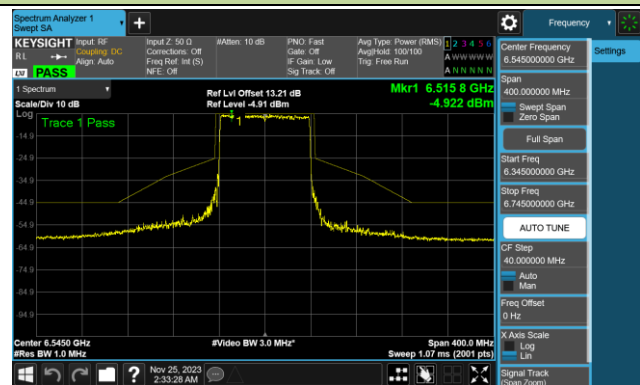

Channel 227 (7085MHz)

802.11be-EHT80 In-Band Emission (N_{ss}=4)

Channel 07 (5985MHz)

Channel 39 (6145MHz)

Channel 87 (6385MHz)

Channel 103 (6465MHz)

Channel 119 (6545MHz)

Channel 135 (6625MHz)

Channel 151 (6705MHz)

Channel 167 (6785MHz)