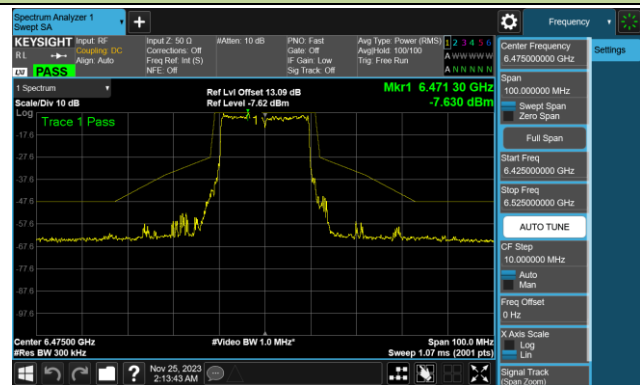

Channel 143 (6665MHz)

Channel 175 (6825MHz)

Channel 207 (6985MHz)

802.11be-EHT20 In-Band Emission (N_{ss}=4)

Channel 01 (5955MHz)

Channel 45 (6175MHz)

Channel 93 (6415MHz)

Channel 97 (6435MHz)

Channel 105 (6475MHz)

Channel 113 (6515MHz)

802.11be-EHT20 In-Band Emission (N_{ss}=4)

Channel 117 (6535MHz)

Channel 149 (6695MHz)

Channel 181 (6855MHz)

Channel 185 (6875MHz)

Channel 189 (6895MHz)