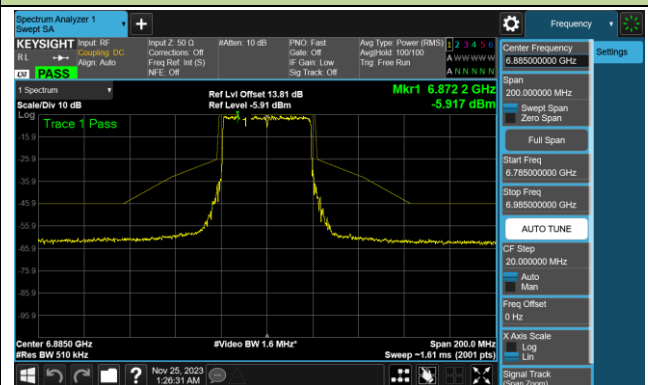

Channel 03 (5965MHz)

Channel 43 (6165MHz)

Channel 91 (6405MHz)

Channel 99 (6445MHz)

Channel 107 (6485MHz)

Channel 115 (6525MHz)

802.11ax-HE40 In-Band Emission (N_{SS}=4)

Channel 123 (6565MHz)

Channel 147 (6685MHz)

Channel 179 (6845MHz)

Channel 187 (6885MHz)

Channel 195 (6925MHz)

Channel 211 (7005MHz)

Channel 227 (7085MHz)

802.11ax-HE80 In-Band Emission (N_{ss}=4)

Channel 07 (5985MHz)