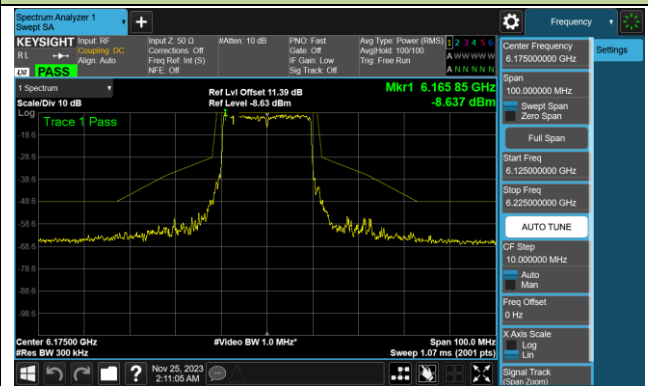

Channel 143 (6665MHz)

Channel 175 (6825MHz)

Channel 207 (6985MHz)

802.11be-EHT20 In-Band Emission (N_{ss}=4)

Channel 01 (5955MHz)

Channel 45 (6175MHz)

Channel 93 (6415MHz)

Channel 97 (6435MHz)

Channel 105 (6475MHz)

Channel 113 (6515MHz)

802.11be-EHT20 In-Band Emission (N_{ss}=4)

Channel 117 (6535MHz)

Channel 149 (6695MHz)

Channel 181 (6855MHz)

Channel 185 (6875MHz)

Channel 189 (6895MHz)