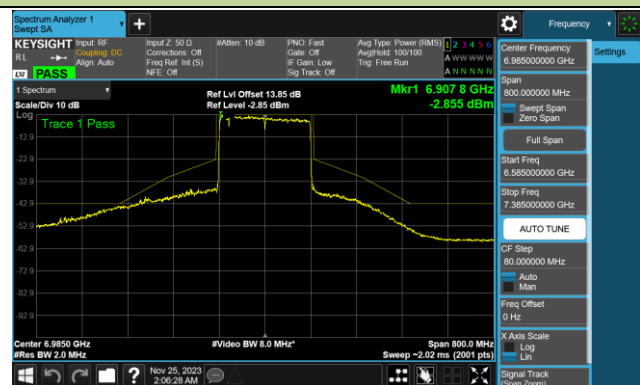

Channel 183 (6865MHz)

Channel 199 (6945MHz)

Channel 215 (7025MHz)

802.11ax-HE160 In-Band Emission (N_{SS}=4)

Channel 15 (6025MHz)

Channel 47 (6185MHz)

Channel 79 (6345MHz)

Channel 111 (6505MHz)

Channel 143 (6665MHz)

Channel 175 (6825MHz)

Channel 207 (6985MHz)

802.11be-EHT20 In-Band Emission (N_{ss}=4)

Channel 01 (5955MHz)

Channel 45 (6175MHz)

Channel 93 (6415MHz)

Channel 97 (6435MHz)