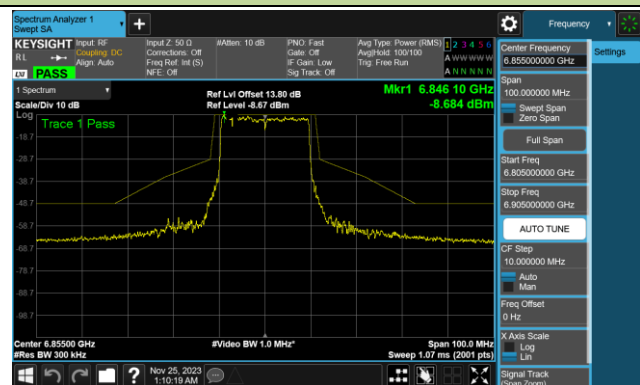

802.11ax-HE20 In-Band Emission (N_{ss}=4)

Channel 01 (5955MHz)

Channel 45 (6175MHz)

Channel 93 (6415MHz)

Channel 97 (6435MHz)

Channel 105 (6475MHz)

Channel 113 (6515MHz)

802.11ax-HE20 In-Band Emission (N_{ss}=4)

Channel 117 (6535MHz)

Channel 149 (6695MHz)

Channel 181 (6855MHz)

Channel 185 (6875MHz)

Channel 189 (6895MHz)

Channel 213 (7015MHz)

Channel 229 (7095MHz)

802.11ax-HE40 In-Band Emission (N_{ss}=4)