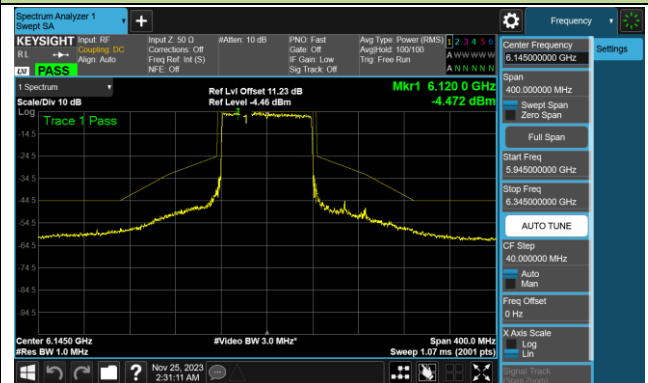

Channel 227 (7085MHz)

802.11be-EHT80 In-Band Emission (N_{ss}=4)

Channel 07 (5985MHz)

Channel 39 (6145MHz)

Channel 87 (6385MHz)

Channel 103 (6465MHz)

Channel 119 (6545MHz)

Channel 135 (6625MHz)

Channel 151 (6705MHz)

Channel 167 (6785MHz)