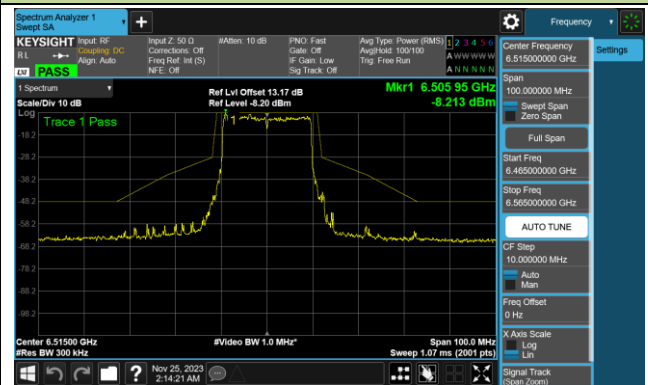

Channel 143 (6665MHz)

Channel 175 (6825MHz)

Channel 207 (6985MHz)

802.11be-EHT20 In-Band Emission (N_{ss}=4)

Channel 01 (5955MHz)

Channel 45 (6175MHz)

Channel 93 (6415MHz)

Channel 97 (6435MHz)

Channel 105 (6475MHz)

Channel 113 (6515MHz)

802.11be-EHT20 In-Band Emission (N_{ss}=4)

Channel 117 (6535MHz)

Channel 149 (6695MHz)

Channel 181 (6855MHz)

Channel 185 (6875MHz)

Channel 189 (6895MHz)