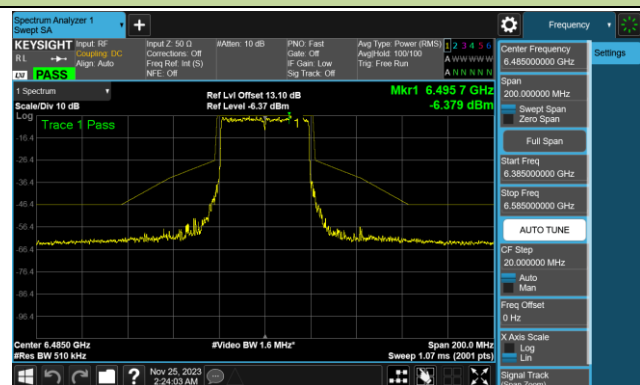

Channel 105 (6475MHz)

Channel 113 (6515MHz)

802.11be-EHT20 In-Band Emission (N_{ss}=4)

Channel 117 (6535MHz)

Channel 149 (6695MHz)

Channel 181 (6855MHz)

Channel 185 (6875MHz)

Channel 189 (6895MHz)

Channel 213 (7015MHz)

Channel 229 (7095MHz)

802.11be-EHT20 In-Band Emission (N_{ss}=4)

Channel 03 (5965MHz)

Channel 43 (6165MHz)

Channel 91 (6405MHz)

Channel 99 (6445MHz)

Channel 107 (6485MHz)

Channel 115 (6525MHz)

802.11be-EHT40 In-Band Emission (N_{ss}=4)

Channel 123 (6565MHz)

Channel 147 (6685MHz)

Channel 179 (6845MHz)

Channel 187 (6885MHz)

Channel 195 (6925MHz)

Channel 211 (7005MHz)