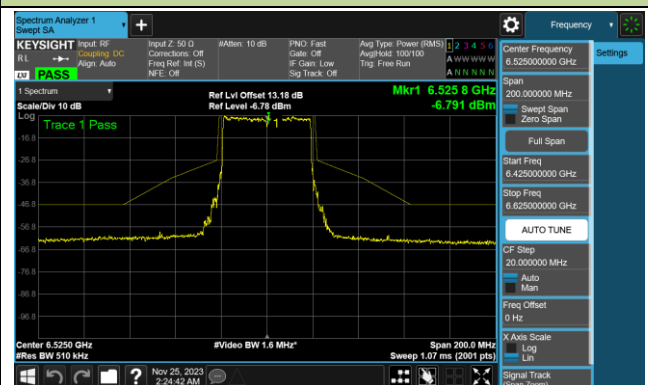

Channel 115 (6525MHz)