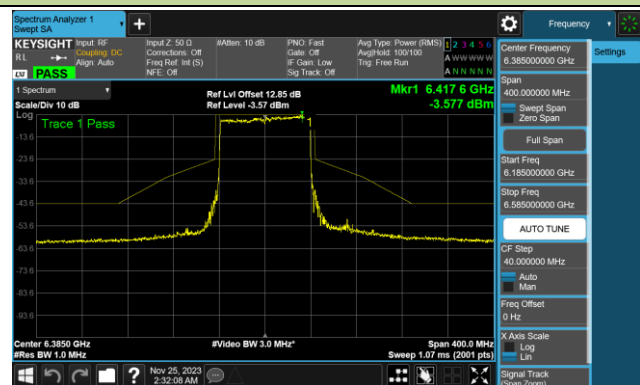

Channel 227 (7085MHz)

802.11be-EHT80 In-Band Emission (N_{ss}=4)

Channel 07 (5985MHz)

Channel 39 (6145MHz)

Channel 87 (6385MHz)

Channel 103 (6465MHz)

Channel 119 (6545MHz)

Channel 135 (6625MHz)

Channel 151 (6705MHz)

Channel 167 (6785MHz)