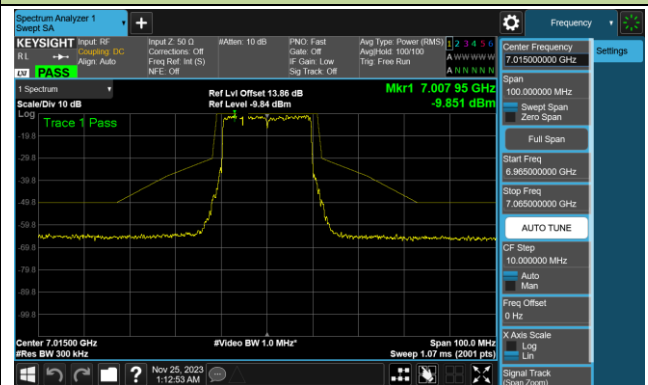

Channel 117 (6535MHz)

Channel 149 (6695MHz)

Channel 181 (6855MHz)

Channel 185 (6875MHz)

Channel 189 (6895MHz)

Channel 213 (7015MHz)

Channel 229 (7095MHz)

802.11ax-HE40 In-Band Emission (N_{ss}=4)