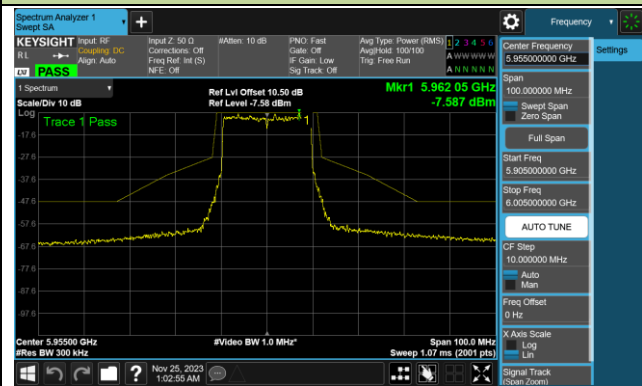

802.11ax-HE20 In-Band Emission (N_{ss}=4)

Channel 01 (5955MHz)

Channel 45 (6175MHz)

Channel 93 (6415MHz)

Channel 97 (6435MHz)

Channel 105 (6475MHz)

Channel 113 (6515MHz)

802.11ax-HE20 In-Band Emission (N_{ss}=4)

Channel 117 (6535MHz)

Channel 149 (6695MHz)

Channel 181 (6855MHz)

Channel 185 (6875MHz)

Channel 189 (6895MHz)

Channel 213 (7015MHz)

Channel 229 (7095MHz)

802.11ax-HE40 In-Band Emission (N_{ss}=4)