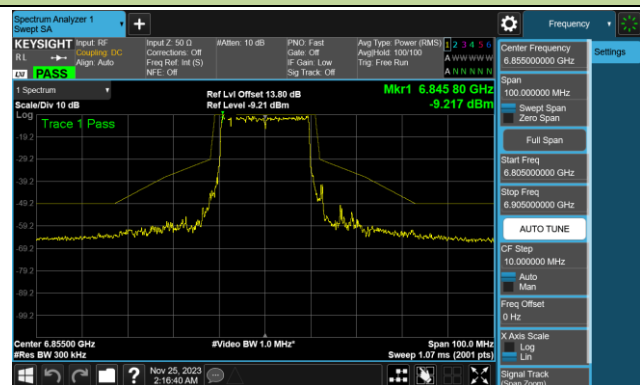

Channel 105 (6475MHz)

Channel 113 (6515MHz)

802.11be-EHT20 In-Band Emission (N_{ss}=4)

Channel 117 (6535MHz)

Channel 149 (6695MHz)

Channel 181 (6855MHz)

Channel 185 (6875MHz)

Channel 189 (6895MHz)

Channel 213 (7015MHz)

Channel 229 (7095MHz)

802.11be-EHT20 In-Band Emission (N_{ss}=4)

Channel 03 (5965MHz)

Channel 43 (6165MHz)

Channel 91 (6405MHz)

Channel 99 (6445MHz)

Channel 107 (6485MHz)