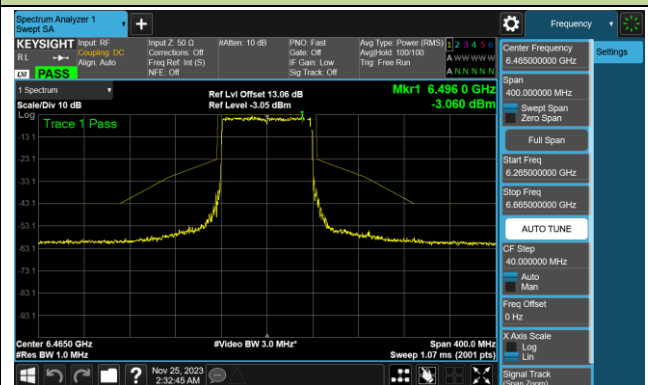

Channel 227 (7085MHz)

802.11be-EHT80 In-Band Emission (N_{ss}=4)

Channel 07 (5985MHz)

Channel 39 (6145MHz)

Channel 87 (6385MHz)

Channel 103 (6465MHz)

Channel 119 (6545MHz)

Channel 135 (6625MHz)

Channel 151 (6705MHz)

Channel 167 (6785MHz)