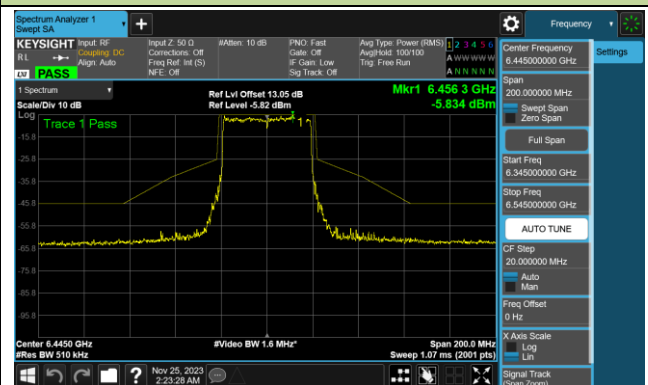

Channel 105 (6475MHz)

Channel 113 (6515MHz)

802.11be-EHT20 In-Band Emission (N_{ss}=4)

Channel 117 (6535MHz)

Channel 149 (6695MHz)

Channel 181 (6855MHz)

Channel 185 (6875MHz)

Channel 189 (6895MHz)

Channel 213 (7015MHz)

Channel 229 (7095MHz)

802.11be-EHT20 In-Band Emission (N_{ss}=4)

Channel 03 (5965MHz)

Channel 43 (6165MHz)

Channel 91 (6405MHz)

Channel 99 (6445MHz)

Channel 107 (6485MHz)