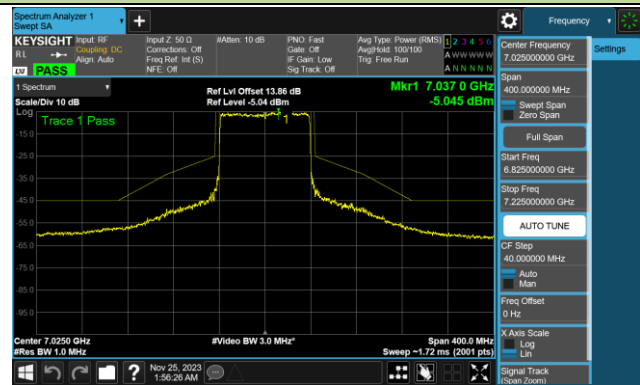

Channel 147 (6685MHz)

Channel 179 (6845MHz)

Channel 187 (6885MHz)

Channel 195 (6925MHz)

Channel 211 (7005MHz)

Channel 227 (7085MHz)

802.11ax-HE80 In-Band Emission (N_{ss}=4)

Channel 07 (5985MHz)

Channel 39 (6145MHz)

Channel 87 (6385MHz)

Channel 103 (6465MHz)

Channel 119 (6545MHz)

Channel 135 (6625MHz)

Channel 151 (6705MHz)

Channel 167 (6785MHz)

802.11ax-HE80 In-Band Emission (N_{SS}=4)

Channel 183 (6865MHz)

Channel 199 (6945MHz)

Channel 215 (7025MHz)

802.11ax-HE160 In-Band Emission (N_{SS}=4)

Channel 15 (6025MHz)

Channel 47 (6185MHz)

Channel 79 (6345MHz)

Channel 111 (6505MHz)