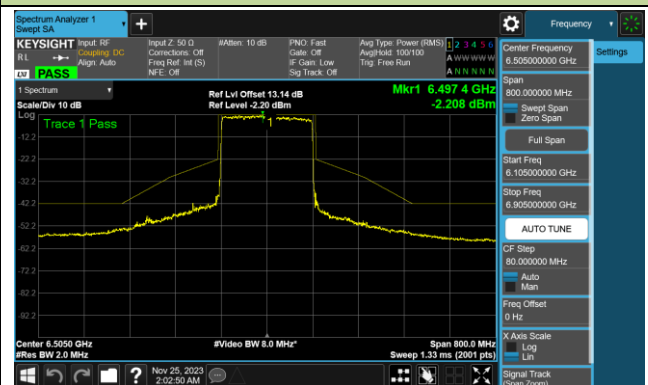

Channel 183 (6865MHz)

Channel 199 (6945MHz)

Channel 215 (7025MHz)

802.11ax-HE160 In-Band Emission (N_{SS}=4)

Channel 15 (6025MHz)

Channel 47 (6185MHz)

Channel 79 (6345MHz)

Channel 111 (6505MHz)

Channel 143 (6665MHz)

Channel 175 (6825MHz)

Channel 207 (6985MHz)

802.11be-EHT20 In-Band Emission (N_{ss}=4)

Channel 01 (5955MHz)

Channel 45 (6175MHz)

Channel 93 (6415MHz)

Channel 97 (6435MHz)