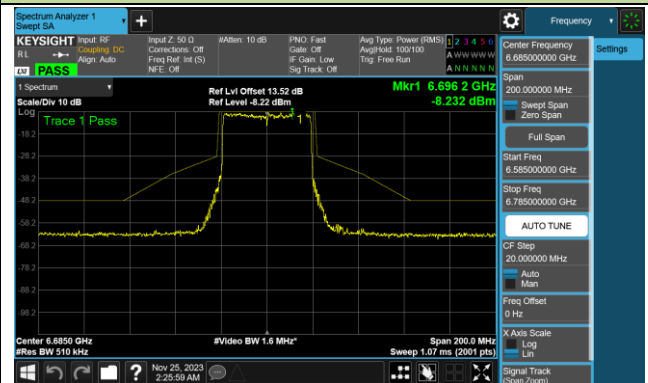

Channel 213 (7015MHz)

Channel 229 (7095MHz)

802.11be-EHT20 In-Band Emission (N_{ss}=4)

Channel 03 (5965MHz)

Channel 43 (6165MHz)

Channel 91 (6405MHz)

Channel 99 (6445MHz)

Channel 107 (6485MHz)

Channel 115 (6525MHz)

802.11be-EHT40 In-Band Emission (N_{ss}=4)

Channel 123 (6565MHz)

Channel 147 (6685MHz)

Channel 179 (6845MHz)

Channel 187 (6885MHz)

Channel 195 (6925MHz)

Channel 211 (7005MHz)

Channel 227 (7085MHz)

802.11be-EHT80 In-Band Emission (N_{ss}=4)

Channel 07 (5985MHz)

Channel 39 (6145MHz)

Channel 87 (6385MHz)

Channel 103 (6465MHz)

Channel 119 (6545MHz)

Channel 135 (6625MHz)