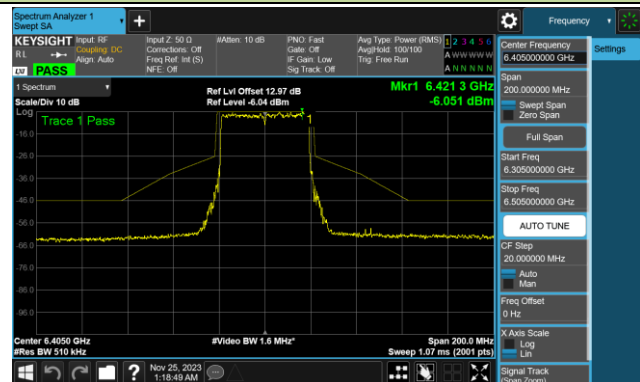

Channel 91 (6405MHz)