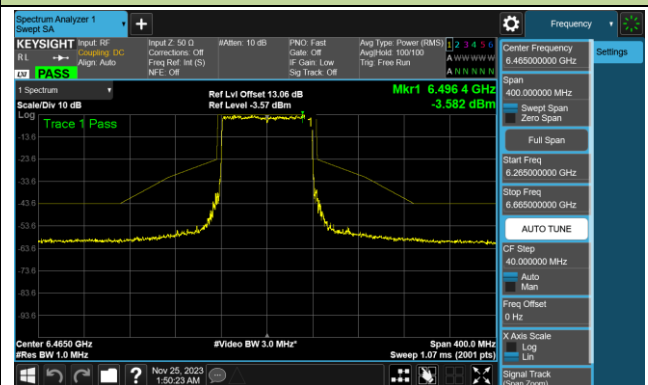

Channel 147 (6685MHz)

Channel 179 (6845MHz)

Channel 187 (6885MHz)

Channel 195 (6925MHz)

Channel 211 (7005MHz)

Channel 227 (7085MHz)

802.11ax-HE80 In-Band Emission (N_{ss}=4)

Channel 07 (5985MHz)

Channel 39 (6145MHz)

Channel 87 (6385MHz)

Channel 103 (6465MHz)

Channel 119 (6545MHz)

Channel 135 (6625MHz)

Channel 151 (6705MHz)

Channel 167 (6785MHz)

802.11ax-HE80 In-Band Emission (N_{SS}=4)