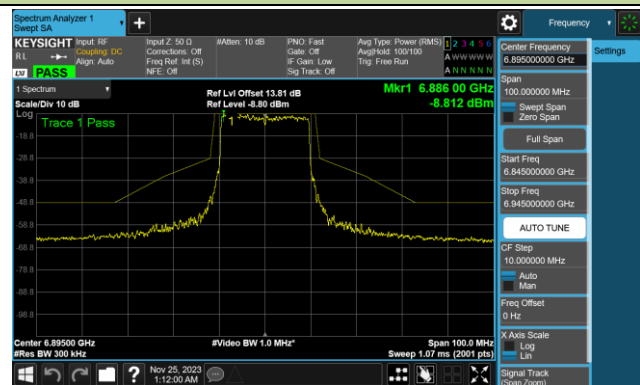

802.11ax-HE20 In-Band Emission (N_{ss}=4)

Channel 01 (5955MHz)

Channel 45 (6175MHz)

Channel 93 (6415MHz)

Channel 97 (6435MHz)

Channel 105 (6475MHz)

Channel 113 (6515MHz)

802.11ax-HE20 In-Band Emission (N_{ss}=4)

Channel 117 (6535MHz)

Channel 149 (6695MHz)

Channel 181 (6855MHz)

Channel 185 (6875MHz)

Channel 189 (6895MHz)

Channel 213 (7015MHz)

Channel 229 (7095MHz)

802.11ax-HE40 In-Band Emission (N_{ss}=4)

Channel 03 (5965MHz)

Channel 43 (6165MHz)

Channel 91 (6405MHz)

Channel 99 (6445MHz)

Channel 107 (6485MHz)

Channel 115 (6525MHz)

802.11ax-HE40 In-Band Emission (N_{SS}=4)

Channel 123 (6565MHz)