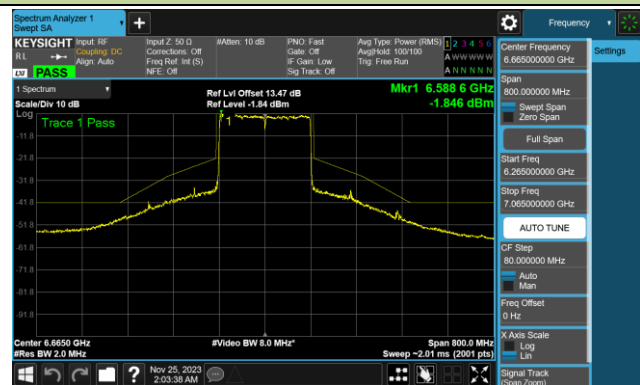

Channel 39 (6145MHz)

Channel 87 (6385MHz)

Channel 103 (6465MHz)

Channel 119 (6545MHz)

Channel 135 (6625MHz)

Channel 151 (6705MHz)

Channel 167 (6785MHz)

802.11ax-HE80 In-Band Emission (N_{SS}=4)

Channel 183 (6865MHz)

Channel 199 (6945MHz)

Channel 215 (7025MHz)

802.11ax-HE160 In-Band Emission (N_{SS}=4)

Channel 15 (6025MHz)

Channel 47 (6185MHz)

Channel 79 (6345MHz)

Channel 111 (6505MHz)

Channel 143 (6665MHz)

Channel 175 (6825MHz)

Channel 207 (6985MHz)

802.11be-EHT20 In-Band Emission (N_{ss}=4)

Channel 01 (5955MHz)

Channel 45 (6175MHz)

Channel 93 (6415MHz)

Channel 97 (6435MHz)