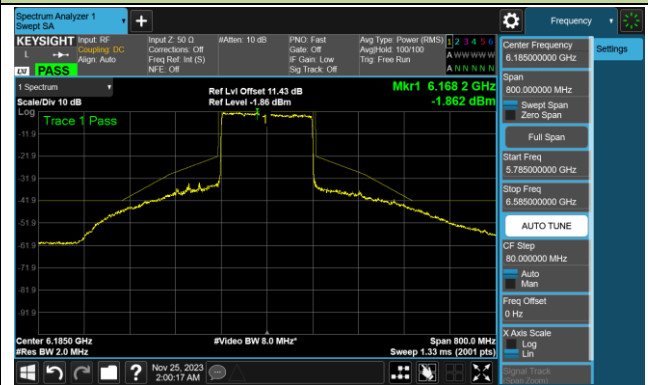

Channel 183 (6865MHz)

Channel 199 (6945MHz)

Channel 215 (7025MHz)

802.11ax-HE160 In-Band Emission (N_{SS}=4)

Channel 15 (6025MHz)

Channel 47 (6185MHz)

Channel 79 (6345MHz)

Channel 111 (6505MHz)

Channel 143 (6665MHz)

Channel 175 (6825MHz)

Channel 207 (6985MHz)

802.11be-EHT20 In-Band Emission (N_{ss}=4)

Channel 01 (5955MHz)

Channel 45 (6175MHz)

Channel 93 (6415MHz)

Channel 97 (6435MHz)