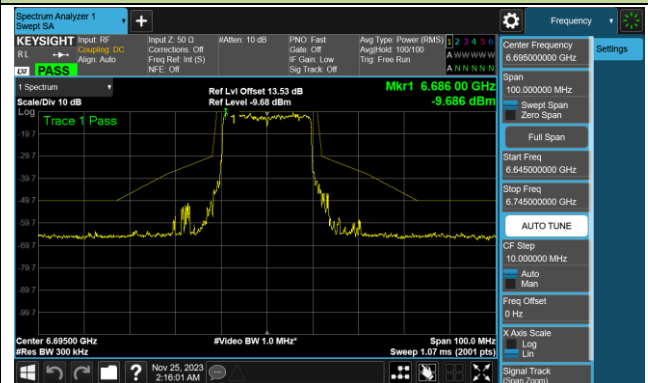

Channel 105 (6475MHz)

Channel 113 (6515MHz)

802.11be-EHT20 In-Band Emission (N_{ss}=4)

Channel 117 (6535MHz)

Channel 149 (6695MHz)

Channel 181 (6855MHz)

Channel 185 (6875MHz)

Channel 189 (6895MHz)

Channel 213 (7015MHz)

Channel 229 (7095MHz)

802.11be-EHT20 In-Band Emission (N_{ss}=4)

Channel 03 (5965MHz)

Channel 43 (6165MHz)

Channel 91 (6405MHz)

Channel 99 (6445MHz)

Channel 107 (6485MHz)