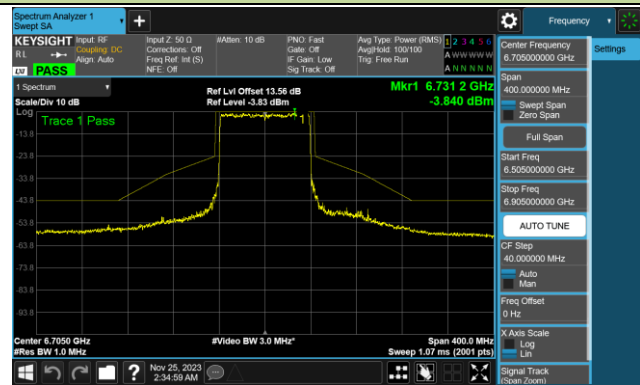

Channel 227 (7085MHz)

802.11be-EHT80 In-Band Emission (N_{ss}=4)

Channel 07 (5985MHz)

Channel 39 (6145MHz)

Channel 87 (6385MHz)

Channel 103 (6465MHz)

Channel 119 (6545MHz)

Channel 135 (6625MHz)

Channel 151 (6705MHz)

Channel 167 (6785MHz)