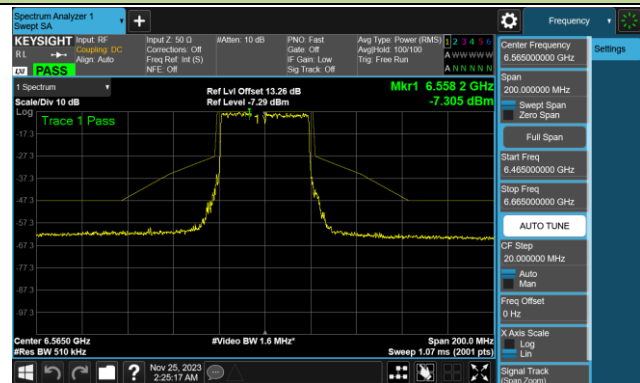

802.11be-EHT40 In-Band Emission (N_{ss}=4)

Channel 123 (6565MHz)