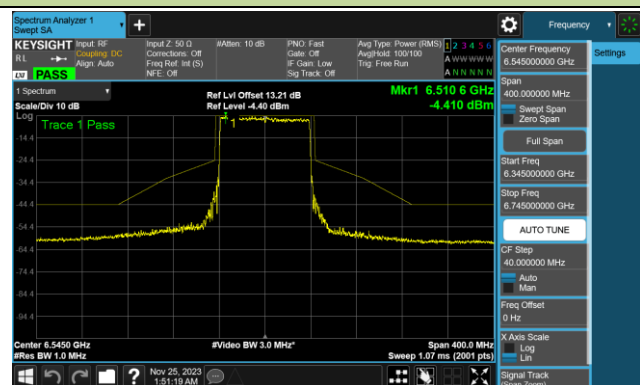

Channel 147 (6685MHz)

Channel 179 (6845MHz)

Channel 187 (6885MHz)

Channel 195 (6925MHz)

Channel 211 (7005MHz)

Channel 227 (7085MHz)

802.11ax-HE80 In-Band Emission (N_{ss}=4)

Channel 07 (5985MHz)

Channel 39 (6145MHz)

Channel 87 (6385MHz)

Channel 103 (6465MHz)

Channel 119 (6545MHz)

Channel 135 (6625MHz)

Channel 151 (6705MHz)

Channel 167 (6785MHz)

802.11ax-HE80 In-Band Emission (N_{SS}=4)

Channel 183 (6865MHz)

Channel 199 (6945MHz)

Channel 215 (7025MHz)

802.11ax-HE160 In-Band Emission (N_{SS}=4)

Channel 15 (6025MHz)

Channel 47 (6185MHz)

Channel 79 (6345MHz)

Channel 111 (6505MHz)