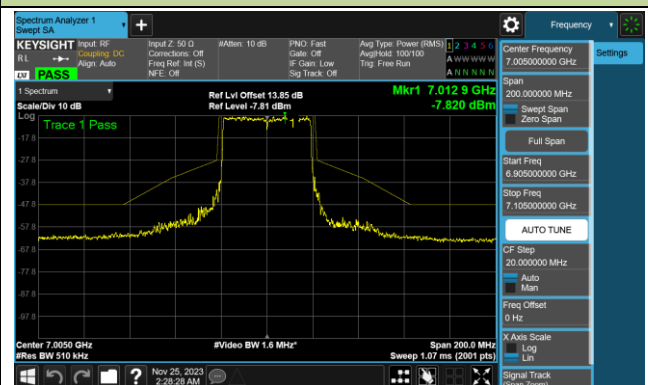

Channel 213 (7015MHz)

Channel 229 (7095MHz)

802.11be-EHT20 In-Band Emission (N_{ss}=4)

Channel 03 (5965MHz)

Channel 43 (6165MHz)

Channel 91 (6405MHz)

Channel 99 (6445MHz)

Channel 107 (6485MHz)

Channel 115 (6525MHz)

802.11be-EHT40 In-Band Emission (N_{ss}=4)

Channel 123 (6565MHz)

Channel 147 (6685MHz)

Channel 179 (6845MHz)

Channel 187 (6885MHz)

Channel 195 (6925MHz)

Channel 211 (7005MHz)

Channel 227 (7085MHz)

802.11be-EHT80 In-Band Emission (N_{ss}=4)

Channel 07 (5985MHz)

Channel 39 (6145MHz)

Channel 87 (6385MHz)

Channel 103 (6465MHz)

Channel 119 (6545MHz)

Channel 135 (6625MHz)