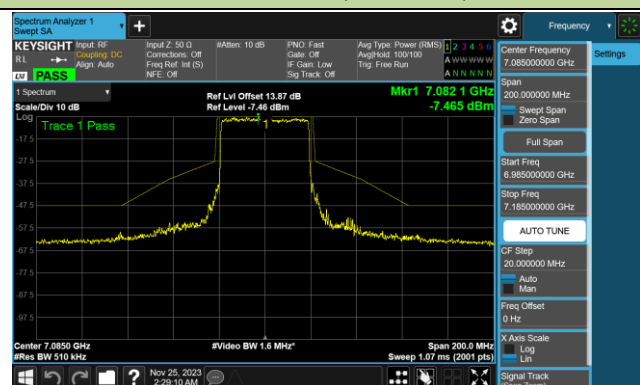

Channel 213 (7015MHz)

Channel 229 (7095MHz)

802.11be-EHT20 In-Band Emission (N_{ss}=4)

Channel 03 (5965MHz)

Channel 43 (6165MHz)

Channel 91 (6405MHz)

Channel 99 (6445MHz)

Channel 107 (6485MHz)

Channel 115 (6525MHz)

802.11be-EHT40 In-Band Emission (N_{ss}=4)

Channel 123 (6565MHz)

Channel 147 (6685MHz)

Channel 179 (6845MHz)

Channel 187 (6885MHz)

Channel 195 (6925MHz)

Channel 211 (7005MHz)

Channel 227 (7085MHz)

802.11be-EHT80 In-Band Emission (N_{ss}=4)

Channel 07 (5985MHz)

Channel 39 (6145MHz)

Channel 87 (6385MHz)

Channel 103 (6465MHz)

Channel 119 (6545MHz)

Channel 135 (6625MHz)