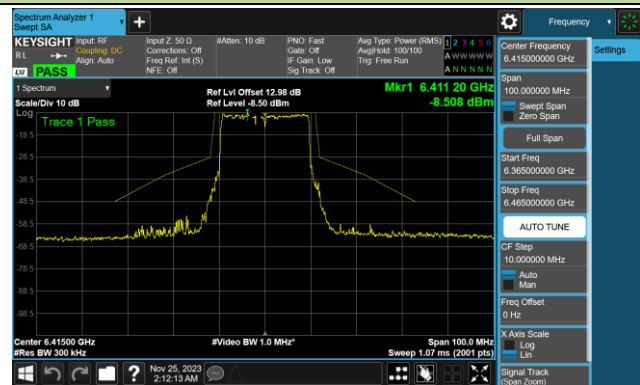

Channel 143 (6665MHz)

Channel 175 (6825MHz)

Channel 207 (6985MHz)

802.11be-EHT20 In-Band Emission (N_{ss}=4)

Channel 01 (5955MHz)

Channel 45 (6175MHz)

Channel 93 (6415MHz)

Channel 97 (6435MHz)

Channel 105 (6475MHz)

Channel 113 (6515MHz)

802.11be-EHT20 In-Band Emission (N_{ss}=4)

Channel 117 (6535MHz)

Channel 149 (6695MHz)

Channel 181 (6855MHz)

Channel 185 (6875MHz)

Channel 189 (6895MHz)