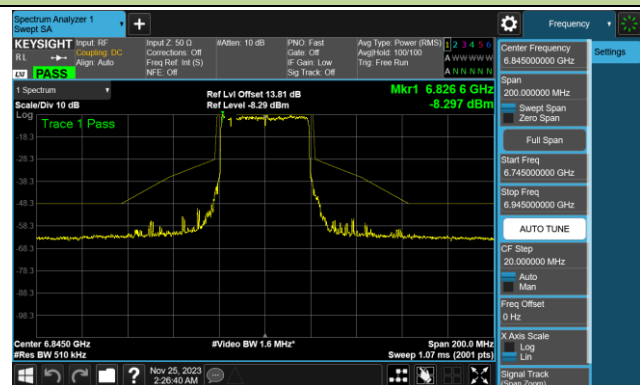

Channel 213 (7015MHz)

Channel 229 (7095MHz)

802.11be-EHT20 In-Band Emission (N_{ss}=4)

Channel 03 (5965MHz)

Channel 43 (6165MHz)

Channel 91 (6405MHz)

Channel 99 (6445MHz)

Channel 107 (6485MHz)

Channel 115 (6525MHz)

802.11be-EHT40 In-Band Emission (N_{ss}=4)

Channel 123 (6565MHz)

Channel 147 (6685MHz)

Channel 179 (6845MHz)

Channel 187 (6885MHz)

Channel 195 (6925MHz)

Channel 211 (7005MHz)

Channel 227 (7085MHz)

802.11be-EHT80 In-Band Emission (N_{ss}=4)

Channel 07 (5985MHz)

Channel 39 (6145MHz)

Channel 87 (6385MHz)

Channel 103 (6465MHz)

Channel 119 (6545MHz)

Channel 135 (6625MHz)