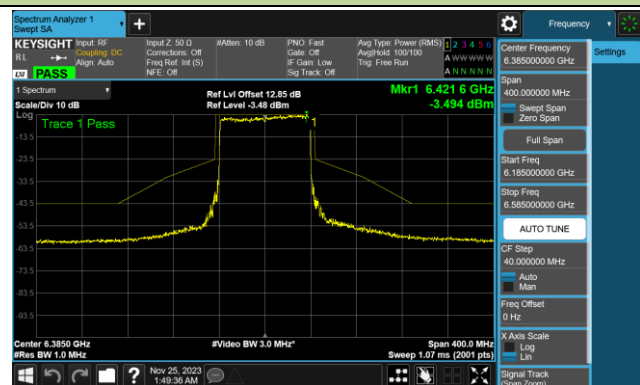

Channel 147 (6685MHz)

Channel 179 (6845MHz)

Channel 187 (6885MHz)

Channel 195 (6925MHz)

Channel 211 (7005MHz)

Channel 227 (7085MHz)

802.11ax-HE80 In-Band Emission (N_{ss}=4)

Channel 07 (5985MHz)

Channel 39 (6145MHz)

Channel 87 (6385MHz)

Channel 103 (6465MHz)

Channel 119 (6545MHz)

Channel 135 (6625MHz)

Channel 151 (6705MHz)

Channel 167 (6785MHz)

802.11ax-HE80 In-Band Emission (N_{SS}=4)