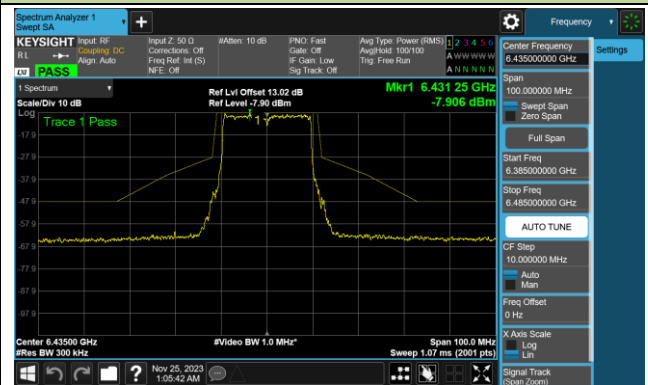

802.11ax-HE20 In-Band Emission (N_{ss}=4)

Channel 01 (5955MHz)

Channel 45 (6175MHz)

Channel 93 (6415MHz)

Channel 97 (6435MHz)

Channel 105 (6475MHz)

Channel 113 (6515MHz)

802.11ax-HE20 In-Band Emission (N_{ss}=4)

Channel 117 (6535MHz)

Channel 149 (6695MHz)

Channel 181 (6855MHz)

Channel 185 (6875MHz)

Channel 189 (6895MHz)

Channel 213 (7015MHz)

Channel 229 (7095MHz)

802.11ax-HE40 In-Band Emission (N_{ss}=4)