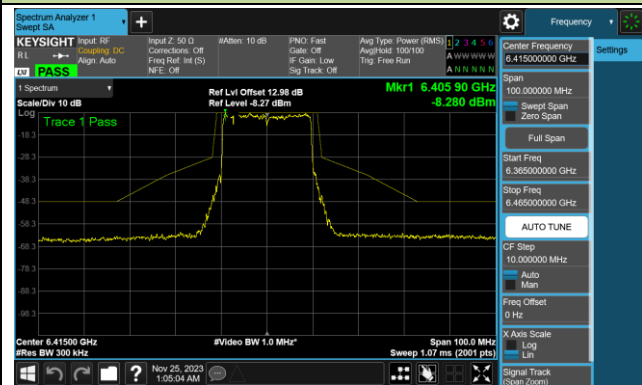

802.11ax-HE20 In-Band Emission (N_{ss}=4)

Channel 01 (5955MHz)

Channel 45 (6175MHz)

Channel 93 (6415MHz)

Channel 97 (6435MHz)

Channel 105 (6475MHz)

Channel 113 (6515MHz)

802.11ax-HE20 In-Band Emission (N_{ss}=4)

Channel 117 (6535MHz)

Channel 149 (6695MHz)

Channel 181 (6855MHz)

Channel 185 (6875MHz)

Channel 189 (6895MHz)

Channel 213 (7015MHz)

Channel 229 (7095MHz)

802.11ax-HE40 In-Band Emission (N_{ss}=4)