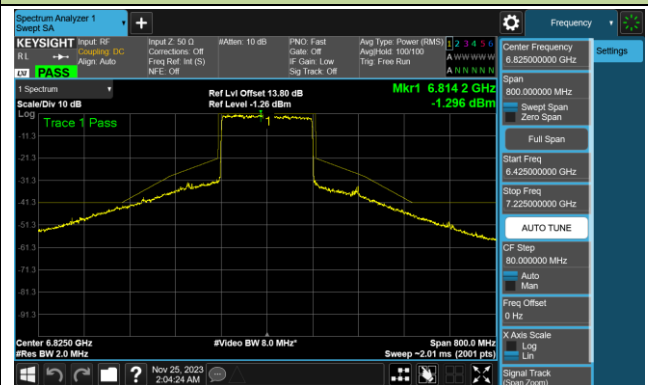

Channel 175 (6825MHz)