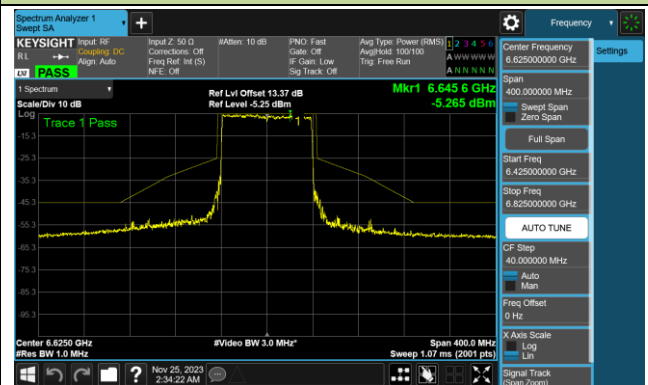

Channel 227 (7085MHz)

802.11be-EHT80 In-Band Emission (N_{ss}=4)

Channel 07 (5985MHz)

Channel 39 (6145MHz)

Channel 87 (6385MHz)

Channel 103 (6465MHz)

Channel 119 (6545MHz)

Channel 135 (6625MHz)

Channel 151 (6705MHz)

Channel 167 (6785MHz)