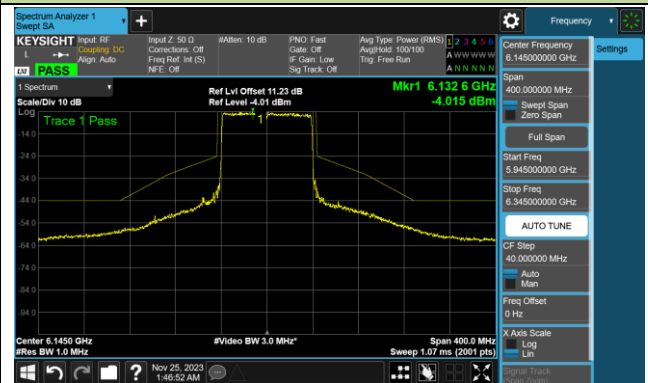

Channel 147 (6685MHz)

Channel 179 (6845MHz)

Channel 187 (6885MHz)

Channel 195 (6925MHz)

Channel 211 (7005MHz)

Channel 227 (7085MHz)

802.11ax-HE80 In-Band Emission (N_{ss}=4)

Channel 07 (5985MHz)

Channel 39 (6145MHz)

Channel 87 (6385MHz)

Channel 103 (6465MHz)

Channel 119 (6545MHz)

Channel 135 (6625MHz)

Channel 151 (6705MHz)

Channel 167 (6785MHz)

802.11ax-HE80 In-Band Emission (N_{SS}=4)