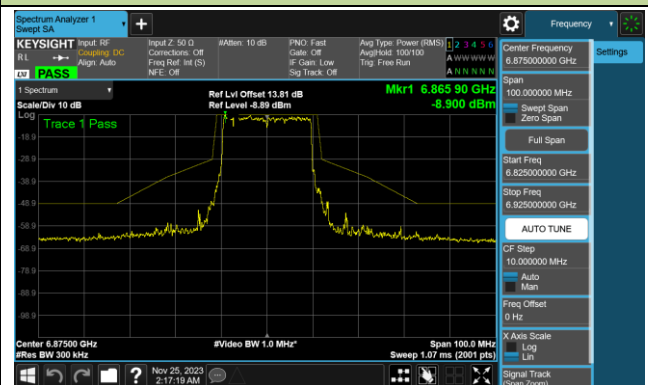

Channel 105 (6475MHz)

Channel 113 (6515MHz)

802.11be-EHT20 In-Band Emission (N_{ss}=4)

Channel 117 (6535MHz)

Channel 149 (6695MHz)

Channel 181 (6855MHz)

Channel 185 (6875MHz)

Channel 189 (6895MHz)

Channel 213 (7015MHz)

Channel 229 (7095MHz)

802.11be-EHT20 In-Band Emission (N_{ss}=4)

Channel 03 (5965MHz)

Channel 43 (6165MHz)

Channel 91 (6405MHz)

Channel 99 (6445MHz)

Channel 107 (6485MHz)