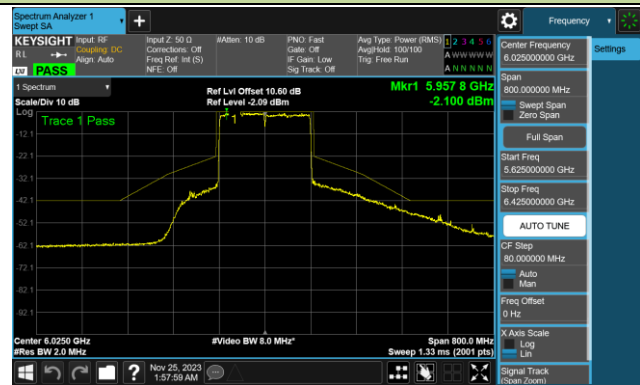

Channel 183 (6865MHz)

Channel 199 (6945MHz)

Channel 215 (7025MHz)

802.11ax-HE160 In-Band Emission (N_{SS}=4)

Channel 15 (6025MHz)

Channel 47 (6185MHz)

Channel 79 (6345MHz)

Channel 111 (6505MHz)

Channel 143 (6665MHz)

Channel 175 (6825MHz)

Channel 207 (6985MHz)

802.11be-EHT20 In-Band Emission (N_{ss}=4)

Channel 01 (5955MHz)

Channel 45 (6175MHz)

Channel 93 (6415MHz)

Channel 97 (6435MHz)