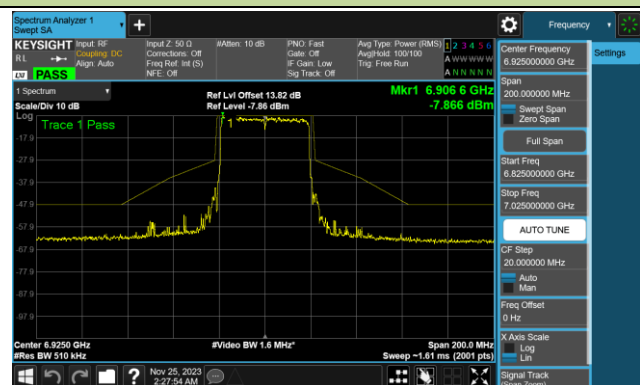

Channel 213 (7015MHz)

Channel 229 (7095MHz)

802.11be-EHT20 In-Band Emission (N_{ss}=4)

Channel 03 (5965MHz)

Channel 43 (6165MHz)

Channel 91 (6405MHz)

Channel 99 (6445MHz)

Channel 107 (6485MHz)

Channel 115 (6525MHz)

802.11be-EHT40 In-Band Emission (N_{ss}=4)

Channel 123 (6565MHz)

Channel 147 (6685MHz)

Channel 179 (6845MHz)

Channel 187 (6885MHz)

Channel 195 (6925MHz)

Channel 211 (7005MHz)

Channel 227 (7085MHz)

802.11be-EHT80 In-Band Emission (N_{ss}=4)

Channel 07 (5985MHz)

Channel 39 (6145MHz)

Channel 87 (6385MHz)

Channel 103 (6465MHz)

Channel 119 (6545MHz)

Channel 135 (6625MHz)