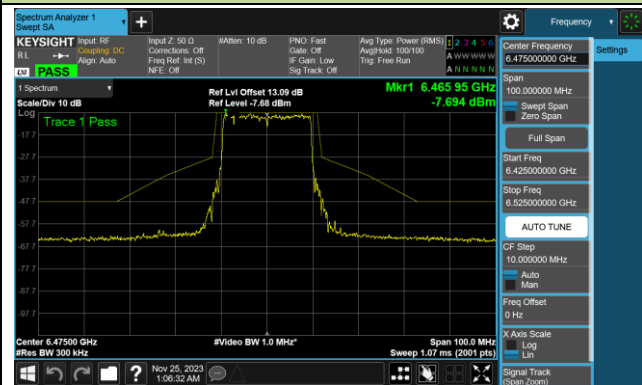

802.11ax-HE20 In-Band Emission (N_{ss}=4)

Channel 01 (5955MHz)

Channel 45 (6175MHz)

Channel 93 (6415MHz)

Channel 97 (6435MHz)

Channel 105 (6475MHz)

Channel 113 (6515MHz)

802.11ax-HE20 In-Band Emission (N_{ss}=4)

Channel 117 (6535MHz)

Channel 149 (6695MHz)

Channel 181 (6855MHz)

Channel 185 (6875MHz)

Channel 189 (6895MHz)

Channel 213 (7015MHz)

Channel 229 (7095MHz)

802.11ax-HE40 In-Band Emission (N_{ss}=4)