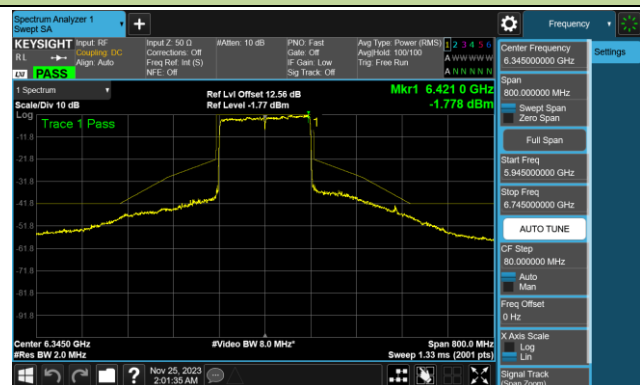

Channel 183 (6865MHz)

Channel 199 (6945MHz)

Channel 215 (7025MHz)

802.11ax-HE160 In-Band Emission (N_{SS}=4)

Channel 15 (6025MHz)

Channel 47 (6185MHz)

Channel 79 (6345MHz)

Channel 111 (6505MHz)

Channel 143 (6665MHz)

Channel 175 (6825MHz)

Channel 207 (6985MHz)

802.11be-EHT20 In-Band Emission (N_{ss}=4)

Channel 01 (5955MHz)

Channel 45 (6175MHz)

Channel 93 (6415MHz)

Channel 97 (6435MHz)