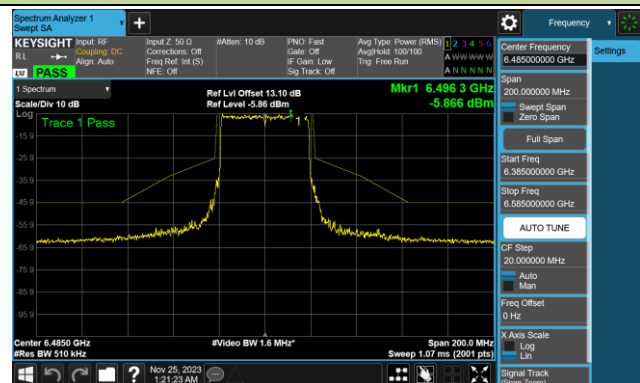

Channel 03 (5965MHz)

Channel 43 (6165MHz)

Channel 91 (6405MHz)

Channel 99 (6445MHz)

Channel 107 (6485MHz)

Channel 115 (6525MHz)

802.11ax-HE40 In-Band Emission (N_{SS}=4)

Channel 123 (6565MHz)

Channel 147 (6685MHz)

Channel 179 (6845MHz)

Channel 187 (6885MHz)

Channel 195 (6925MHz)

Channel 211 (7005MHz)

Channel 227 (7085MHz)

802.11ax-HE80 In-Band Emission (N_{ss}=4)

Channel 07 (5985MHz)