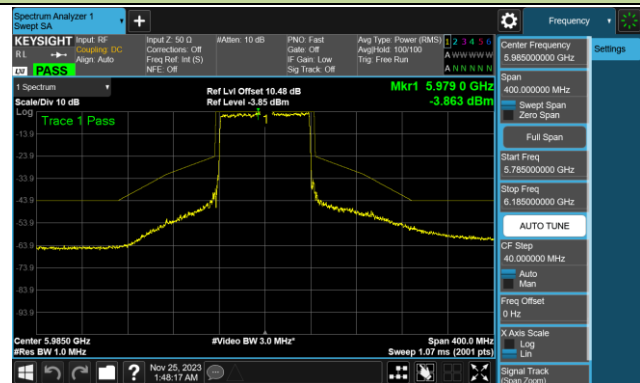

Channel 147 (6685MHz)

Channel 179 (6845MHz)

Channel 187 (6885MHz)

Channel 195 (6925MHz)

Channel 211 (7005MHz)

Channel 227 (7085MHz)

802.11ax-HE80 In-Band Emission (N_{ss}=4)

Channel 07 (5985MHz)

Channel 39 (6145MHz)

Channel 87 (6385MHz)

Channel 103 (6465MHz)

Channel 119 (6545MHz)

Channel 135 (6625MHz)

Channel 151 (6705MHz)

Channel 167 (6785MHz)

802.11ax-HE80 In-Band Emission (N_{SS}=4)