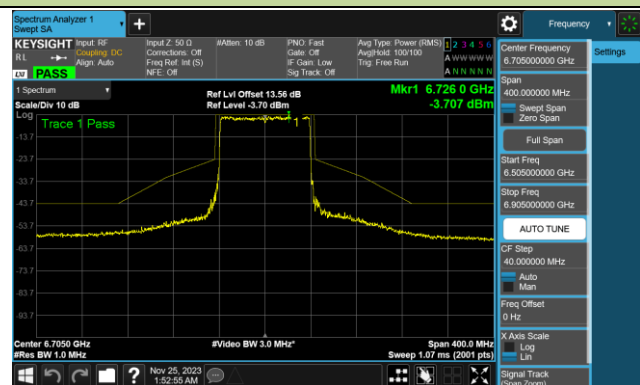

Channel 147 (6685MHz)

Channel 179 (6845MHz)

Channel 187 (6885MHz)

Channel 195 (6925MHz)

Channel 211 (7005MHz)

Channel 227 (7085MHz)

802.11ax-HE80 In-Band Emission (N_{ss}=4)

Channel 07 (5985MHz)

Channel 39 (6145MHz)

Channel 87 (6385MHz)

Channel 103 (6465MHz)

Channel 119 (6545MHz)

Channel 135 (6625MHz)

Channel 151 (6705MHz)

Channel 167 (6785MHz)

802.11ax-HE80 In-Band Emission (N_{SS}=4)

Channel 183 (6865MHz)

Channel 199 (6945MHz)

Channel 215 (7025MHz)

802.11ax-HE160 In-Band Emission (N_{SS}=4)

Channel 15 (6025MHz)

Channel 47 (6185MHz)

Channel 79 (6345MHz)

Channel 111 (6505MHz)