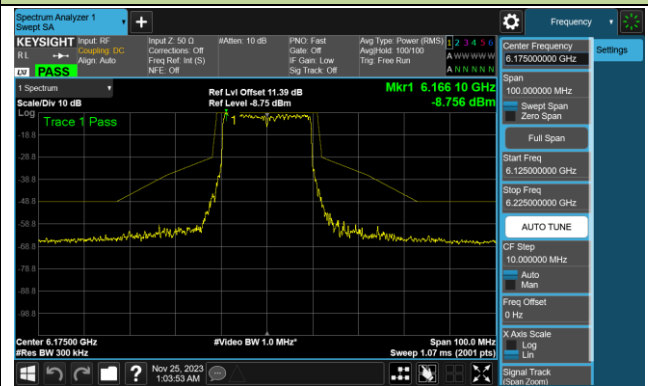

802.11ax-HE20 In-Band Emission (N_{ss}=4)

Channel 01 (5955MHz)

Channel 45 (6175MHz)

Channel 93 (6415MHz)

Channel 97 (6435MHz)

Channel 105 (6475MHz)

Channel 113 (6515MHz)

802.11ax-HE20 In-Band Emission (N_{ss}=4)

Channel 117 (6535MHz)

Channel 149 (6695MHz)

Channel 181 (6855MHz)

Channel 185 (6875MHz)

Channel 189 (6895MHz)

Channel 213 (7015MHz)

Channel 229 (7095MHz)

802.11ax-HE40 In-Band Emission (N_{ss}=4)