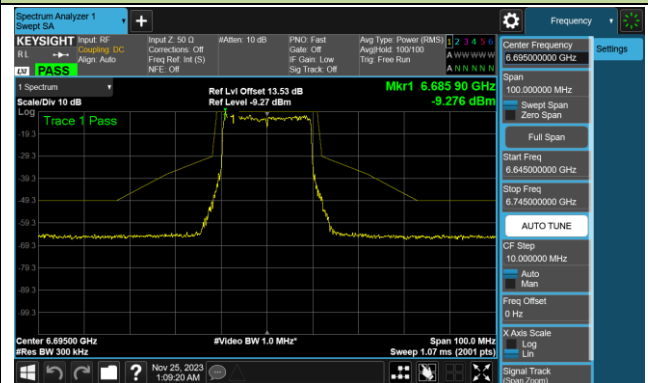

802.11ax-HE20 In-Band Emission (N_{ss}=4)

Channel 01 (5955MHz)

Channel 45 (6175MHz)

Channel 93 (6415MHz)

Channel 97 (6435MHz)

Channel 105 (6475MHz)

Channel 113 (6515MHz)

802.11ax-HE20 In-Band Emission (N_{ss}=4)

Channel 117 (6535MHz)

Channel 149 (6695MHz)

Channel 181 (6855MHz)

Channel 185 (6875MHz)

Channel 189 (6895MHz)

Channel 213 (7015MHz)

Channel 229 (7095MHz)

802.11ax-HE40 In-Band Emission (N_{ss}=4)