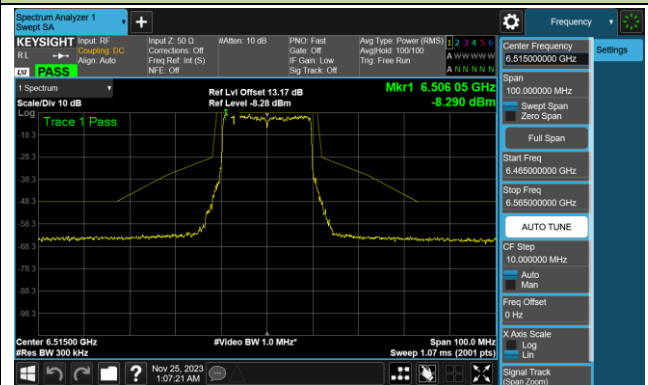

802.11ax-HE20 In-Band Emission (N_{ss}=4)

Channel 01 (5955MHz)

Channel 45 (6175MHz)

Channel 93 (6415MHz)

Channel 97 (6435MHz)

Channel 105 (6475MHz)

Channel 113 (6515MHz)

802.11ax-HE20 In-Band Emission (N_{ss}=4)

Channel 117 (6535MHz)

Channel 149 (6695MHz)

Channel 181 (6855MHz)

Channel 185 (6875MHz)

Channel 189 (6895MHz)

Channel 213 (7015MHz)

Channel 229 (7095MHz)

802.11ax-HE40 In-Band Emission (N_{ss}=4)