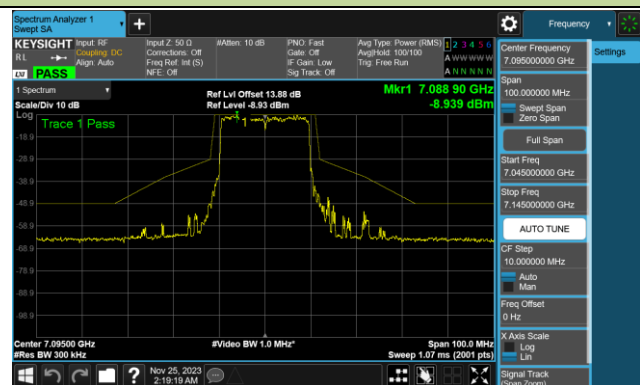

Channel 105 (6475MHz)

Channel 113 (6515MHz)

802.11be-EHT20 In-Band Emission (N_{ss}=4)

Channel 117 (6535MHz)

Channel 149 (6695MHz)

Channel 181 (6855MHz)

Channel 185 (6875MHz)

Channel 189 (6895MHz)

Channel 213 (7015MHz)

Channel 229 (7095MHz)

802.11be-EHT20 In-Band Emission (N_{ss}=4)

Channel 03 (5965MHz)

Channel 43 (6165MHz)

Channel 91 (6405MHz)

Channel 99 (6445MHz)

Channel 107 (6485MHz)