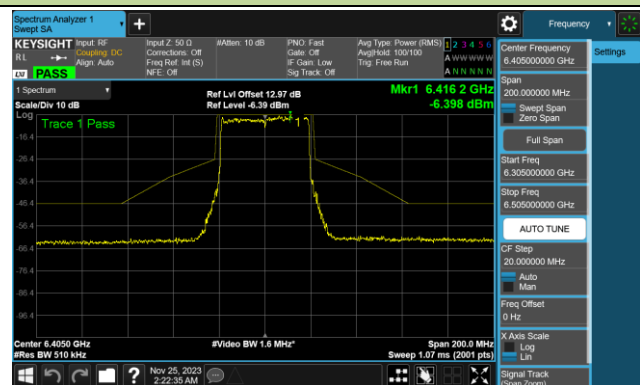

Channel 213 (7015MHz)

Channel 229 (7095MHz)

802.11be-EHT20 In-Band Emission (N_{ss}=4)

Channel 03 (5965MHz)

Channel 43 (6165MHz)

Channel 91 (6405MHz)

Channel 99 (6445MHz)

Channel 107 (6485MHz)