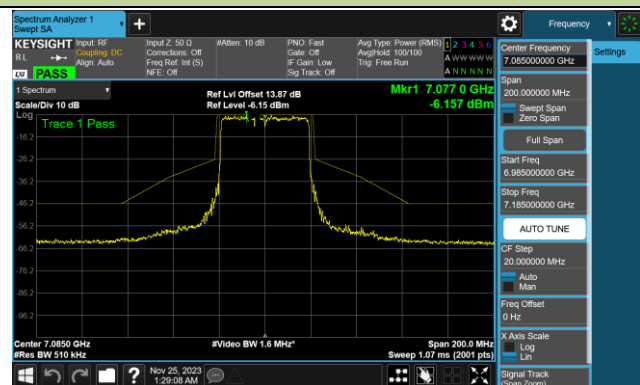

Channel 147 (6685MHz)

Channel 179 (6845MHz)

Channel 187 (6885MHz)

Channel 195 (6925MHz)

Channel 211 (7005MHz)

Channel 227 (7085MHz)

802.11ax-HE80 In-Band Emission (N_{ss}=4)

Channel 07 (5985MHz)

Channel 39 (6145MHz)

Channel 87 (6385MHz)

Channel 103 (6465MHz)

Channel 119 (6545MHz)

Channel 135 (6625MHz)

Channel 151 (6705MHz)

Channel 167 (6785MHz)

802.11ax-HE80 In-Band Emission (N_{SS}=4)