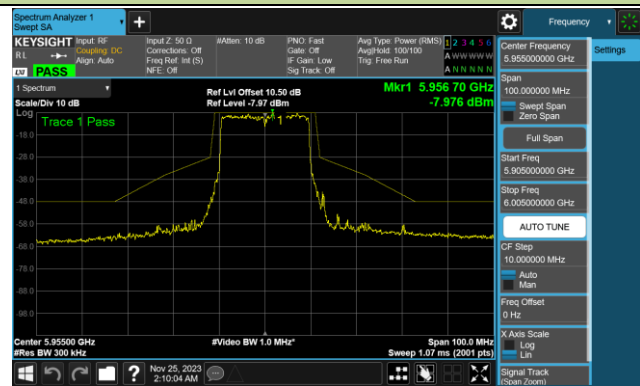

Channel 183 (6865MHz)

Channel 199 (6945MHz)

Channel 215 (7025MHz)

802.11ax-HE160 In-Band Emission (N_{SS}=4)

Channel 15 (6025MHz)

Channel 47 (6185MHz)

Channel 79 (6345MHz)

Channel 111 (6505MHz)

Channel 143 (6665MHz)

Channel 175 (6825MHz)

Channel 207 (6985MHz)

802.11be-EHT20 In-Band Emission (N_{ss}=4)

Channel 01 (5955MHz)

Channel 45 (6175MHz)

Channel 93 (6415MHz)

Channel 97 (6435MHz)

Channel 105 (6475MHz)

Channel 113 (6515MHz)

802.11be-EHT20 In-Band Emission (N_{ss}=4)

Channel 117 (6535MHz)

Channel 149 (6695MHz)

Channel 181 (6855MHz)

Channel 185 (6875MHz)

Channel 189 (6895MHz)