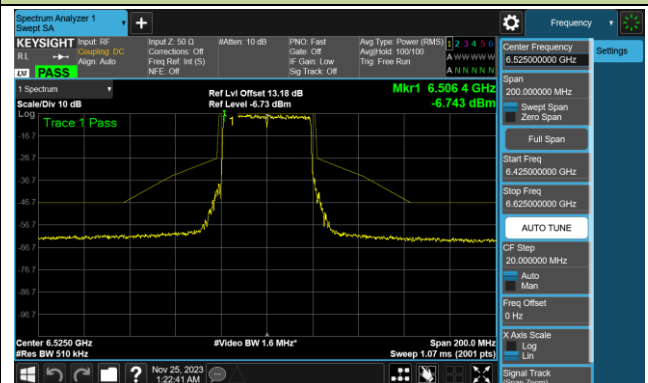

Channel 03 (5965MHz)

Channel 43 (6165MHz)

Channel 91 (6405MHz)

Channel 99 (6445MHz)

Channel 107 (6485MHz)

Channel 115 (6525MHz)

802.11ax-HE40 In-Band Emission (N_{SS}=4)

Channel 123 (6565MHz)

Channel 147 (6685MHz)

Channel 179 (6845MHz)

Channel 187 (6885MHz)

Channel 195 (6925MHz)

Channel 211 (7005MHz)

Channel 227 (7085MHz)

802.11ax-HE80 In-Band Emission (N_{ss}=4)

Channel 07 (5985MHz)