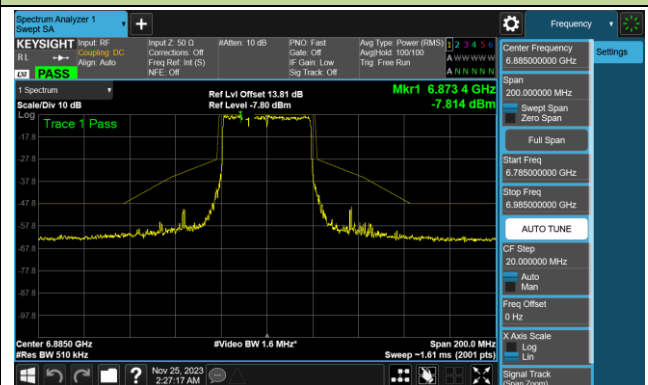

Channel 115 (6525MHz)

802.11be-EHT40 In-Band Emission (N_{ss}=4)

Channel 123 (6565MHz)

Channel 147 (6685MHz)

Channel 179 (6845MHz)

Channel 187 (6885MHz)

Channel 195 (6925MHz)

Channel 211 (7005MHz)

Channel 227 (7085MHz)

802.11be-EHT80 In-Band Emission (N_{ss}=4)

Channel 07 (5985MHz)

Channel 39 (6145MHz)

Channel 87 (6385MHz)

Channel 103 (6465MHz)

Channel 119 (6545MHz)

Channel 135 (6625MHz)