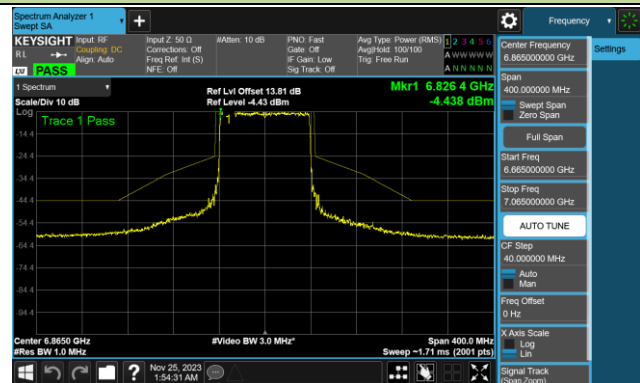

Channel 39 (6145MHz)

Channel 87 (6385MHz)

Channel 103 (6465MHz)

Channel 119 (6545MHz)

Channel 135 (6625MHz)

Channel 151 (6705MHz)

Channel 167 (6785MHz)

802.11ax-HE80 In-Band Emission (N_{SS}=4)

Channel 183 (6865MHz)

Channel 199 (6945MHz)

Channel 215 (7025MHz)

802.11ax-HE160 In-Band Emission (N_{SS}=4)

Channel 15 (6025MHz)

Channel 47 (6185MHz)

Channel 79 (6345MHz)

Channel 111 (6505MHz)