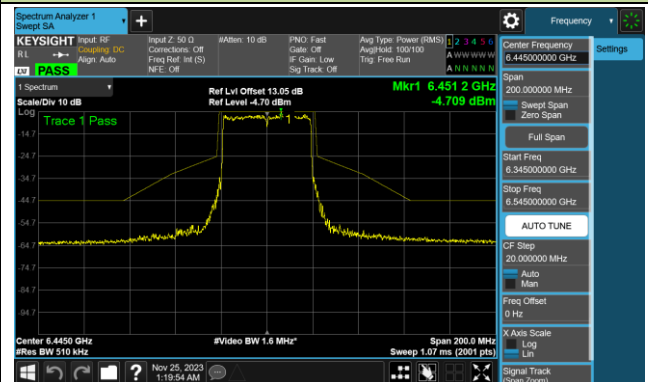

Channel 03 (5965MHz)

Channel 43 (6165MHz)

Channel 91 (6405MHz)

Channel 99 (6445MHz)

Channel 107 (6485MHz)

Channel 115 (6525MHz)

802.11ax-HE40 In-Band Emission (N_{SS}=4)

Channel 123 (6565MHz)

Channel 147 (6685MHz)

Channel 179 (6845MHz)

Channel 187 (6885MHz)

Channel 195 (6925MHz)

Channel 211 (7005MHz)

Channel 227 (7085MHz)

802.11ax-HE80 In-Band Emission (N_{ss}=4)

Channel 07 (5985MHz)