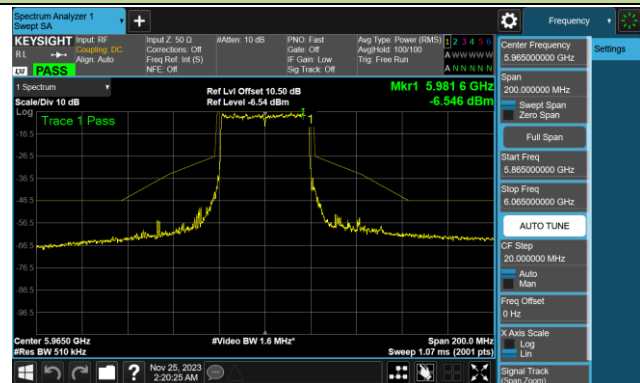

Channel 105 (6475MHz)

Channel 113 (6515MHz)

802.11be-EHT20 In-Band Emission (N_{ss}=4)

Channel 117 (6535MHz)

Channel 149 (6695MHz)

Channel 181 (6855MHz)

Channel 185 (6875MHz)

Channel 189 (6895MHz)

Channel 213 (7015MHz)

Channel 229 (7095MHz)

802.11be-EHT20 In-Band Emission (N_{ss}=4)

Channel 03 (5965MHz)

Channel 43 (6165MHz)

Channel 91 (6405MHz)

Channel 99 (6445MHz)

Channel 107 (6485MHz)