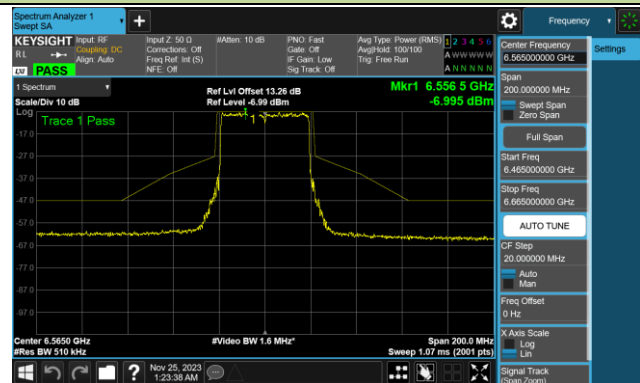

Channel 03 (5965MHz)

Channel 43 (6165MHz)

Channel 91 (6405MHz)

Channel 99 (6445MHz)

Channel 107 (6485MHz)

Channel 115 (6525MHz)

802.11ax-HE40 In-Band Emission (N_{SS}=4)

Channel 123 (6565MHz)

Channel 147 (6685MHz)

Channel 179 (6845MHz)

Channel 187 (6885MHz)

Channel 195 (6925MHz)

Channel 211 (7005MHz)

Channel 227 (7085MHz)

802.11ax-HE80 In-Band Emission (N_{ss}=4)

Channel 07 (5985MHz)