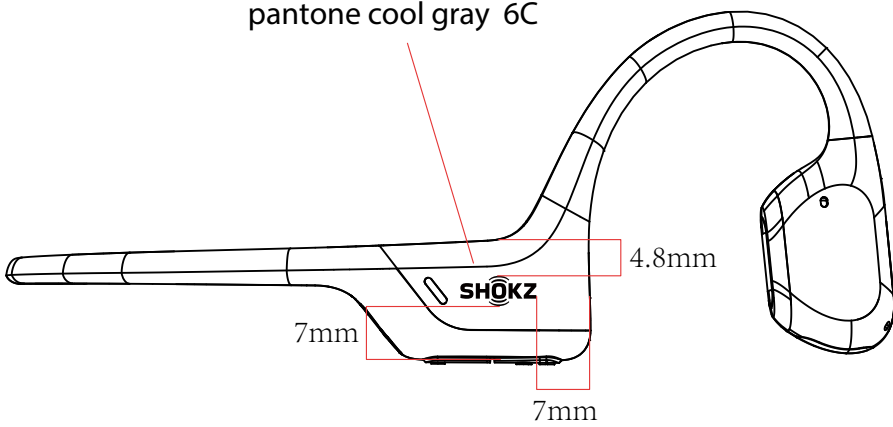

4.8mm

SHOKZ

7mm

7mm

pantone cool gray 6C

4.8mm

SHOKZ

7mm

7mm

PT Cool gray 11 U