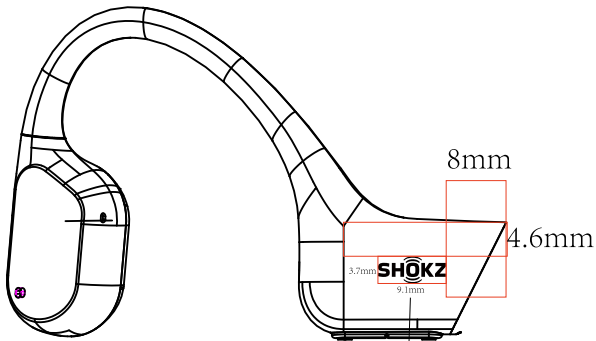

8mm
4.6mm

SHOKZ 3.7mm
9.1mm

pantone cool gray 6C

PT Cool gray 11 U

PT Cool gray 11 U

pantone cool gray 6C