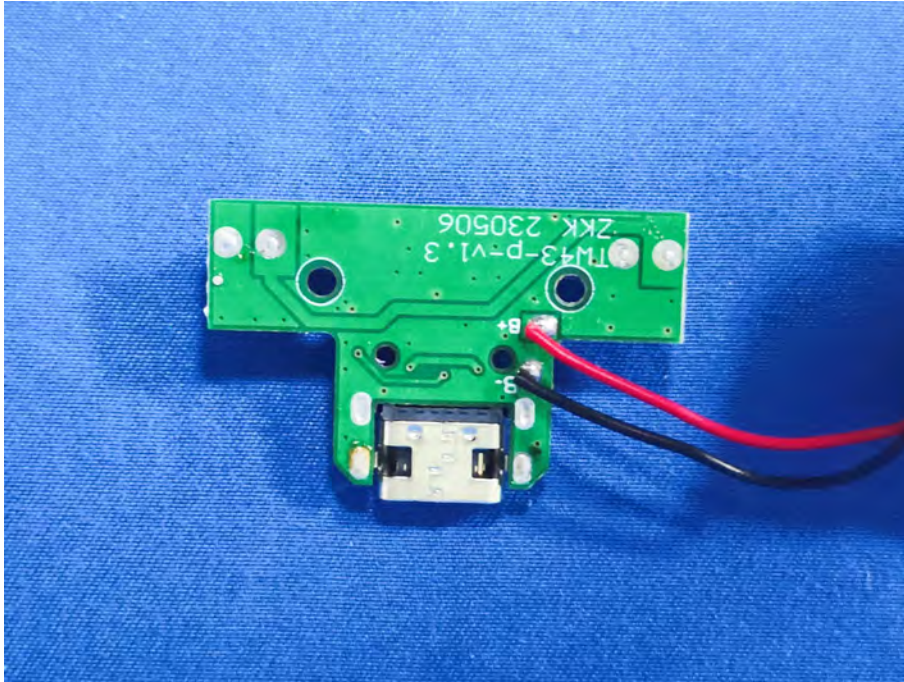

EUT PHOTOS(Internal Photos)

ZHONGHAN

FCC ID:2BCAA-JS-0098

\*\*\*\*\* END OF REPORT \*\*\*\*\*