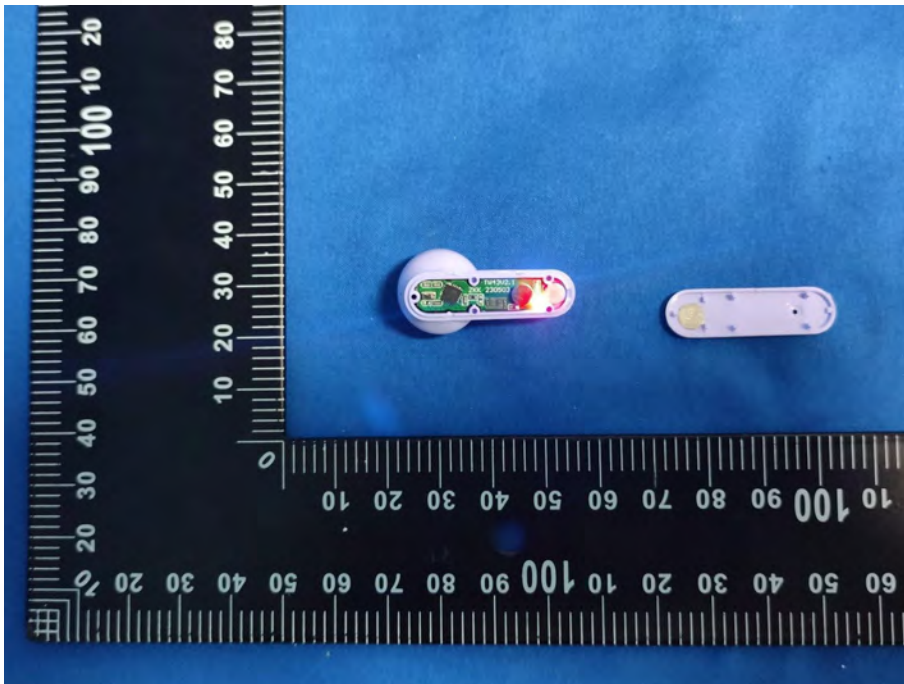

EUT PHOTOS(Internal Photos)

ZHONGHAN

FCC ID:2BCAA-JS-0098

\*\*\*\*\* END OF REPORT \*\*\*\*\*