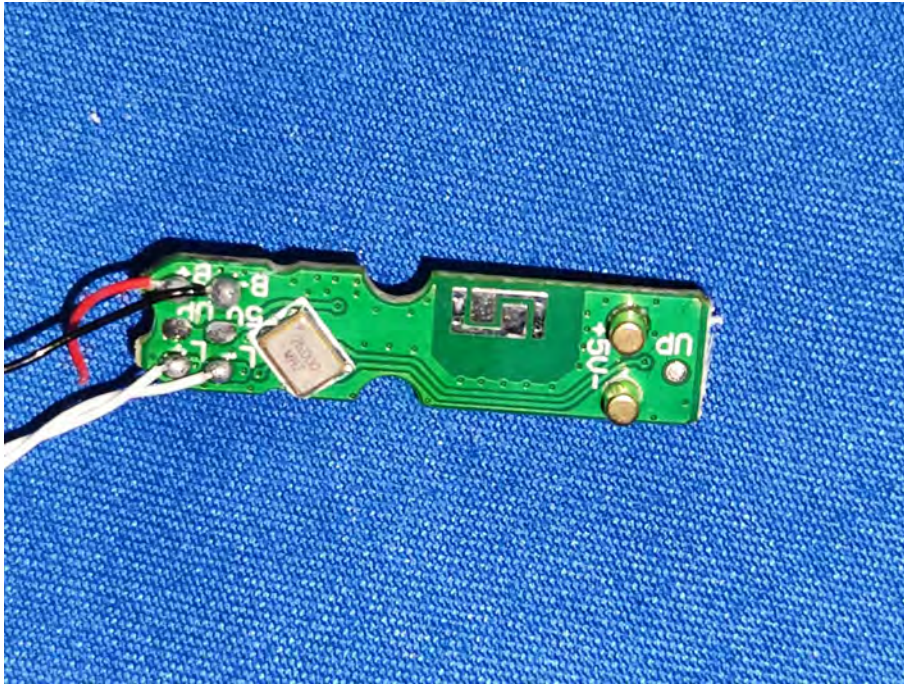

EUT PHOTOS(Internal Photos)

ZHONGHAN

FCC ID:2BCAA-JS-0098

\*\*\*\*\* END OF REPORT \*\*\*\*\*