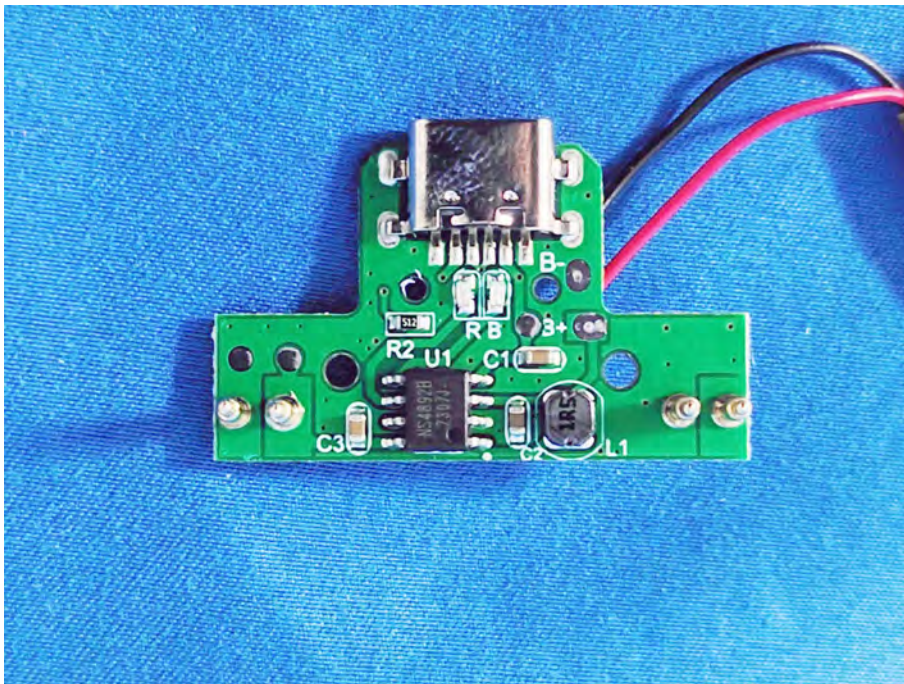

EUT PHOTOS(Internal Photos)

ZHONGHAN

FCC ID:2BCAA-JS-0098

\*\*\*\*\* END OF REPORT \*\*\*\*\*