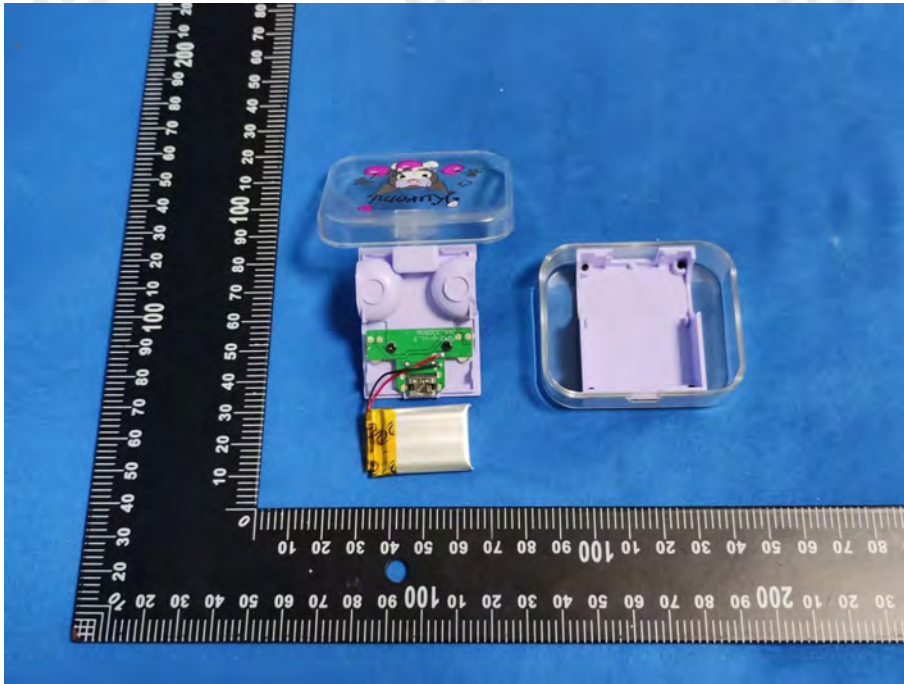

EUT PHOTOS(Internal Photos)

ZHONGHAN

FCC ID:2BCAA-JS-0098

\*\*\*\*\* END OF REPORT \*\*\*\*\*