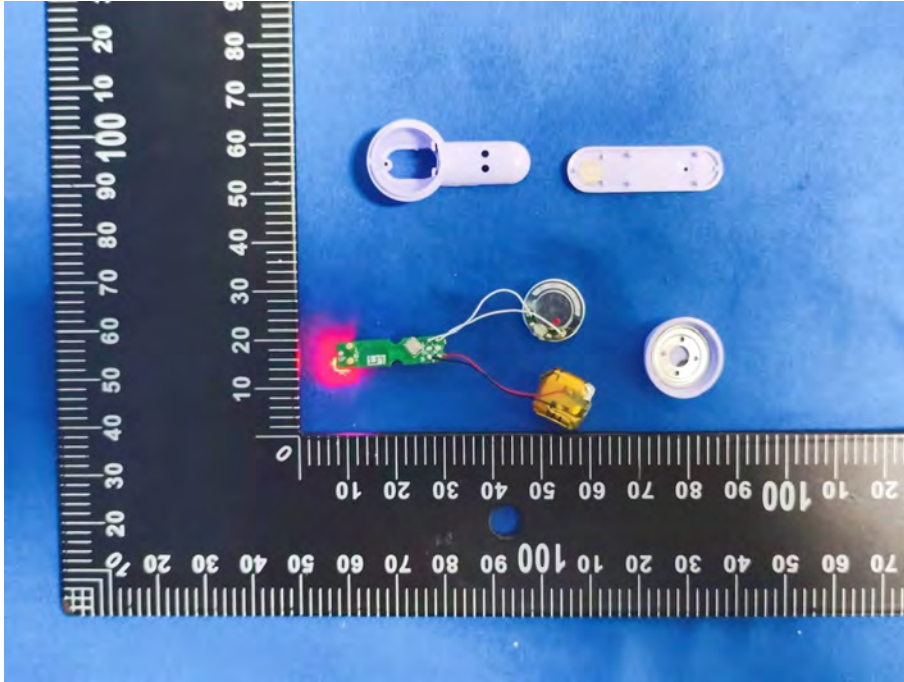

EUT PHOTOS(Internal Photos)

ZHONGHAN

FCC ID:2BCAA-JS-0098

\*\*\*\*\* END OF REPORT \*\*\*\*\*