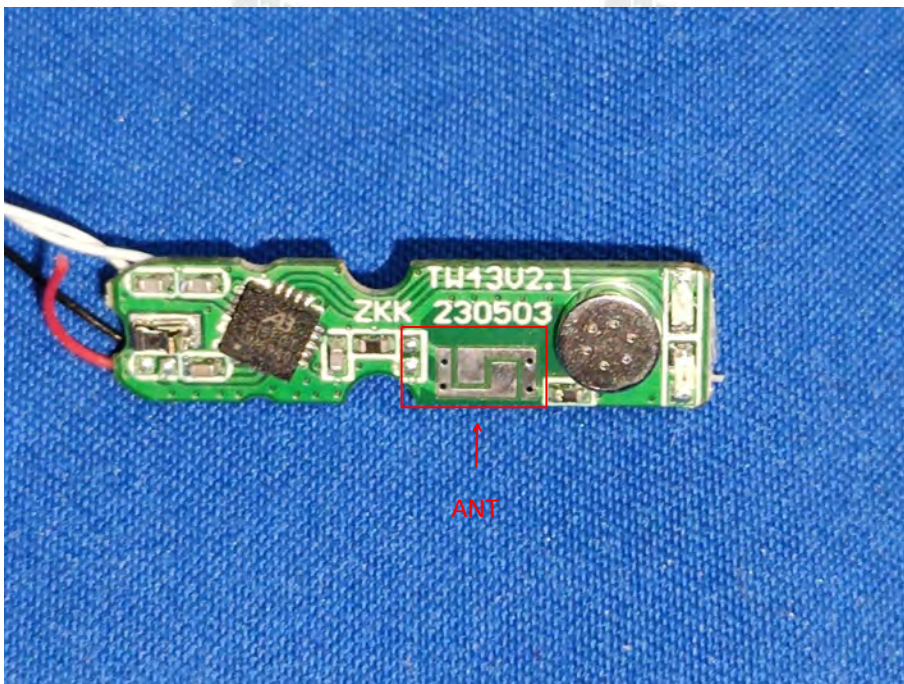

EUT PHOTOS(Internal Photos)

ZHONGHAN

FCC ID:2BCAA-JS-0098

\*\*\*\*\* END OF REPORT \*\*\*\*\*