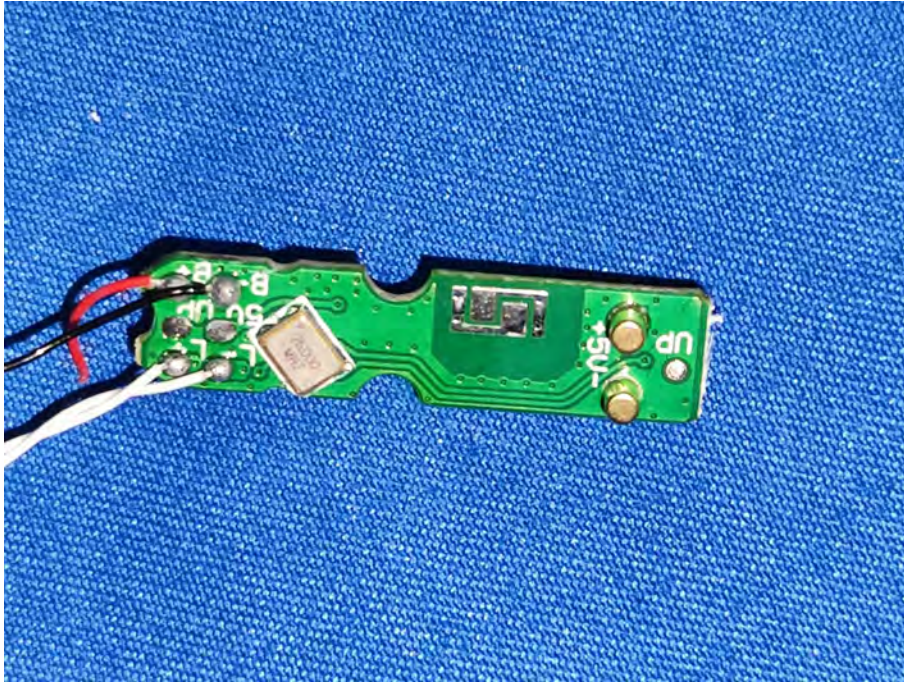

EUT PHOTOS(Internal Photos)

ZHONGHAN

FCC ID:2BCAA-JS-0098

\*\*\*\*\* END OF REPORT \*\*\*\*\*