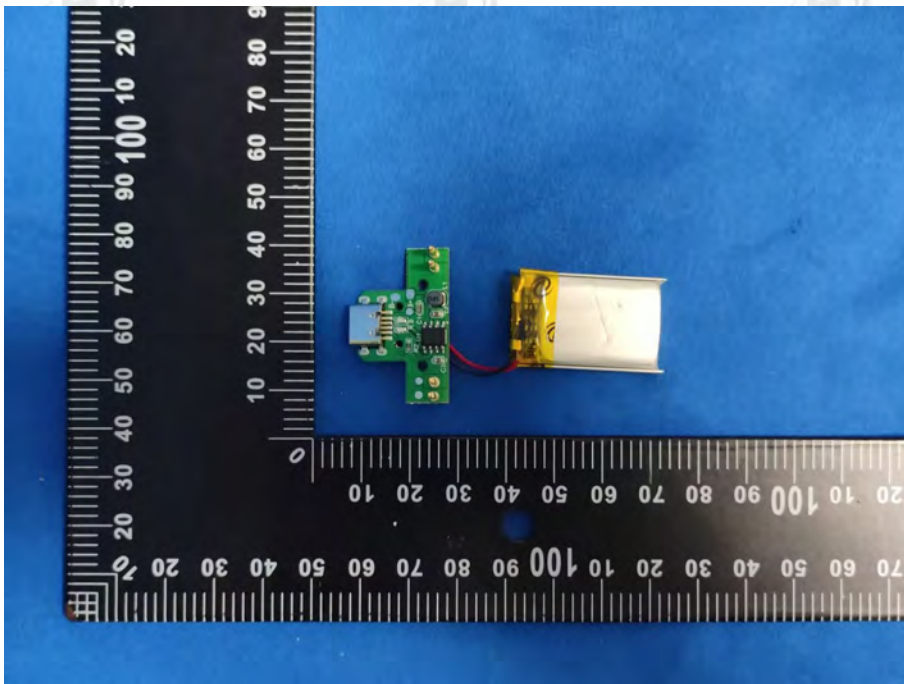

EUT PHOTOS(Internal Photos)

ZHONGHAN

FCC ID:2BCAA-JS-0098

\*\*\*\*\* END OF REPORT \*\*\*\*\*