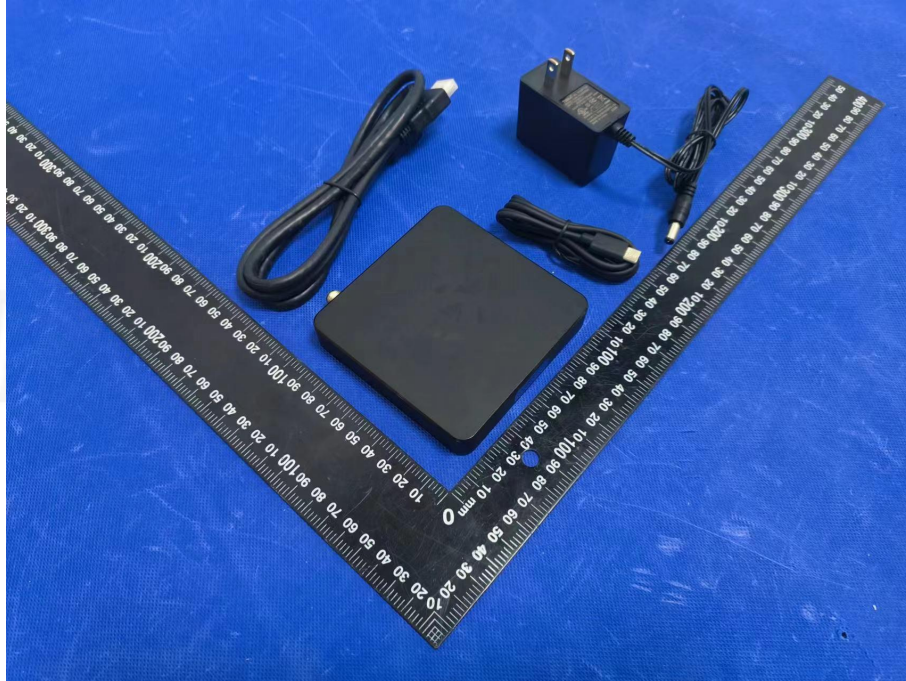

EUT PHOTO(External Photos)

Product name: TV BOX

Model:A02

***** END OF REPORT *****