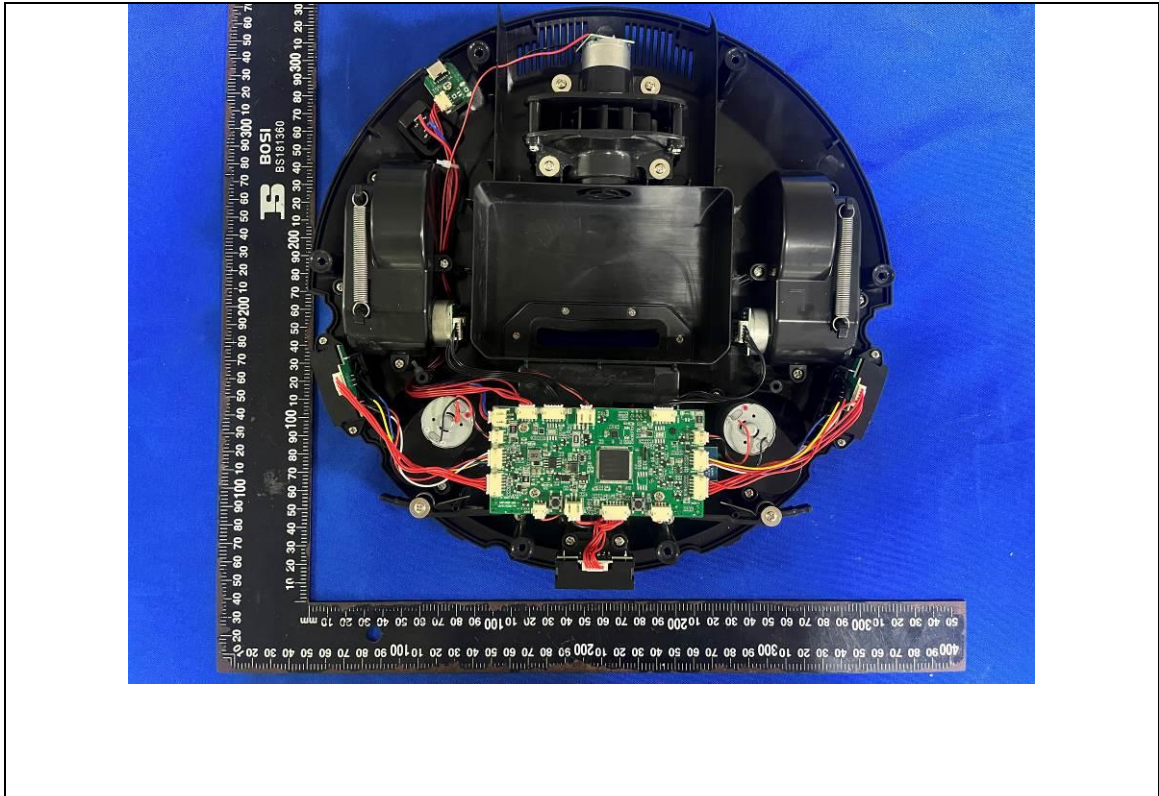

Product Name: Robot Vacuum Cleaner

Test Model No.: P1

Internal photos

-----END-----