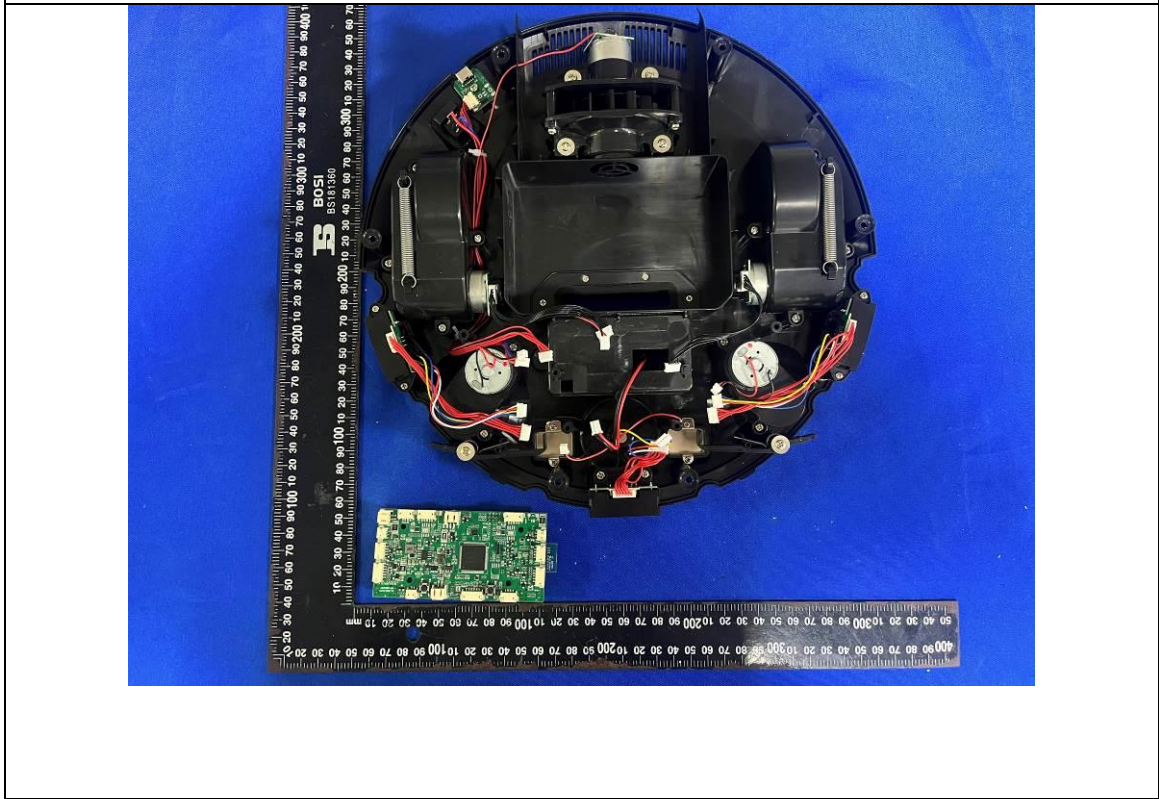

Product Name: Robot Vacuum Cleaner

Test Model No.: P1

Internal photos

-----END-----