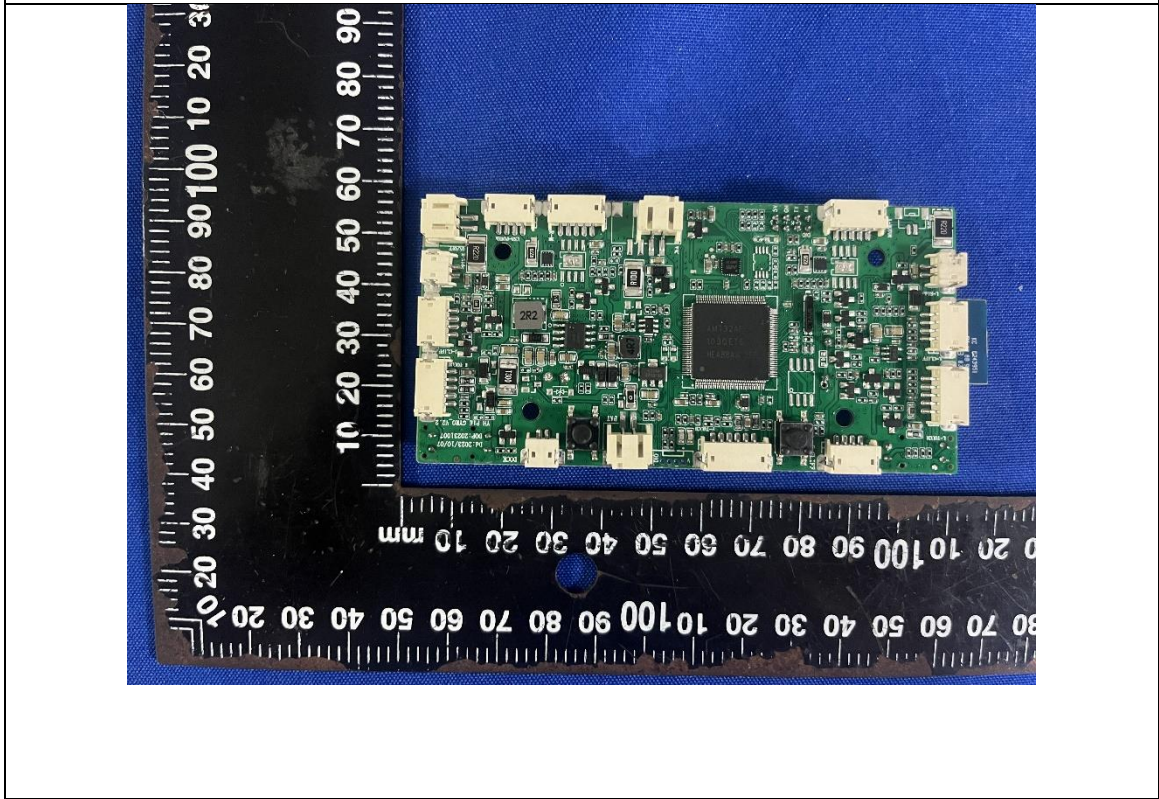

Product Name: Robot Vacuum Cleaner

Test Model No.: P1

Internal photos

-----END-----