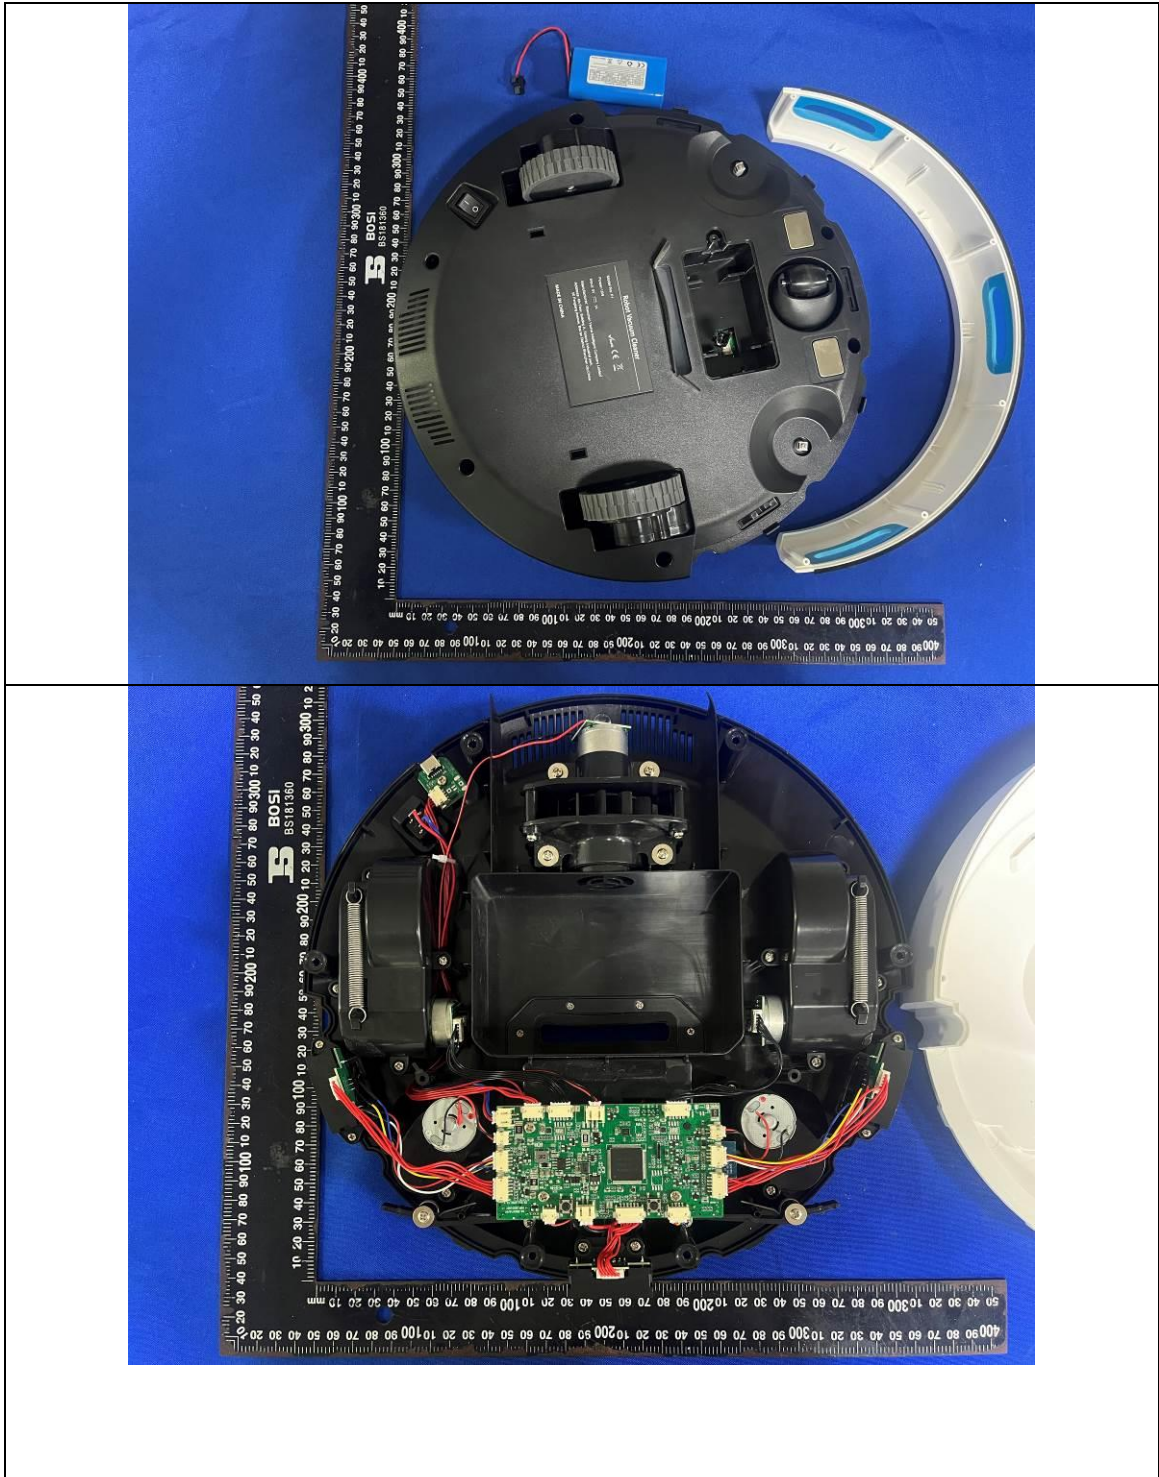

Product Name: Robot Vacuum Cleaner

Test Model No.: P1

Internal photos

-----END-----