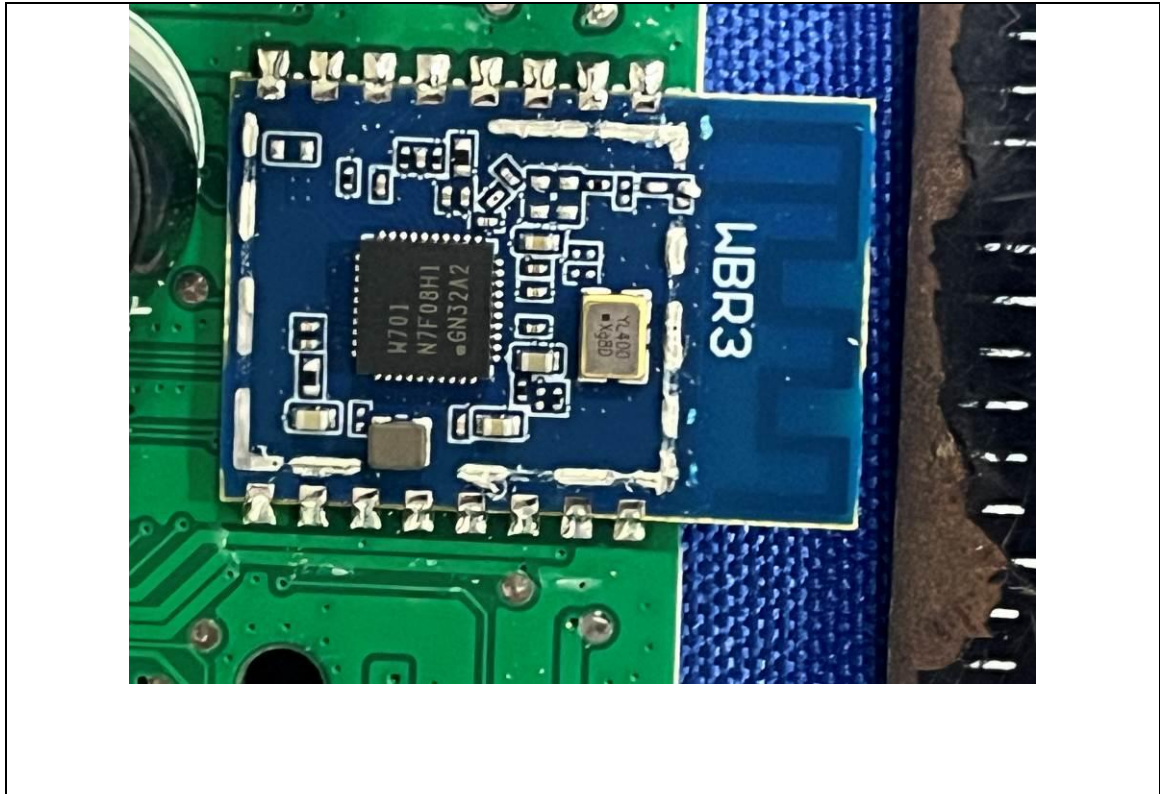

Product Name: Robot Vacuum Cleaner

Test Model No.: P1

Internal photos

-----END-----