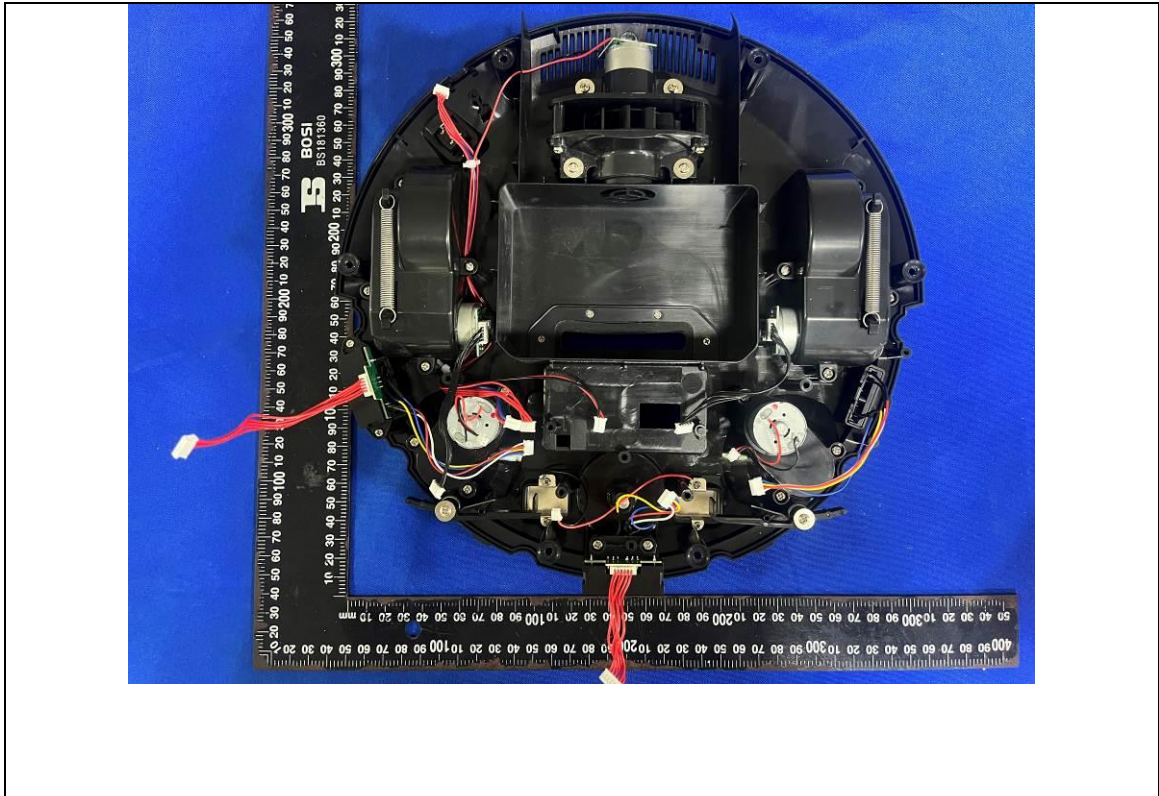

Product Name: Robot Vacuum Cleaner

Test Model No.: P1

Internal photos

-----END-----