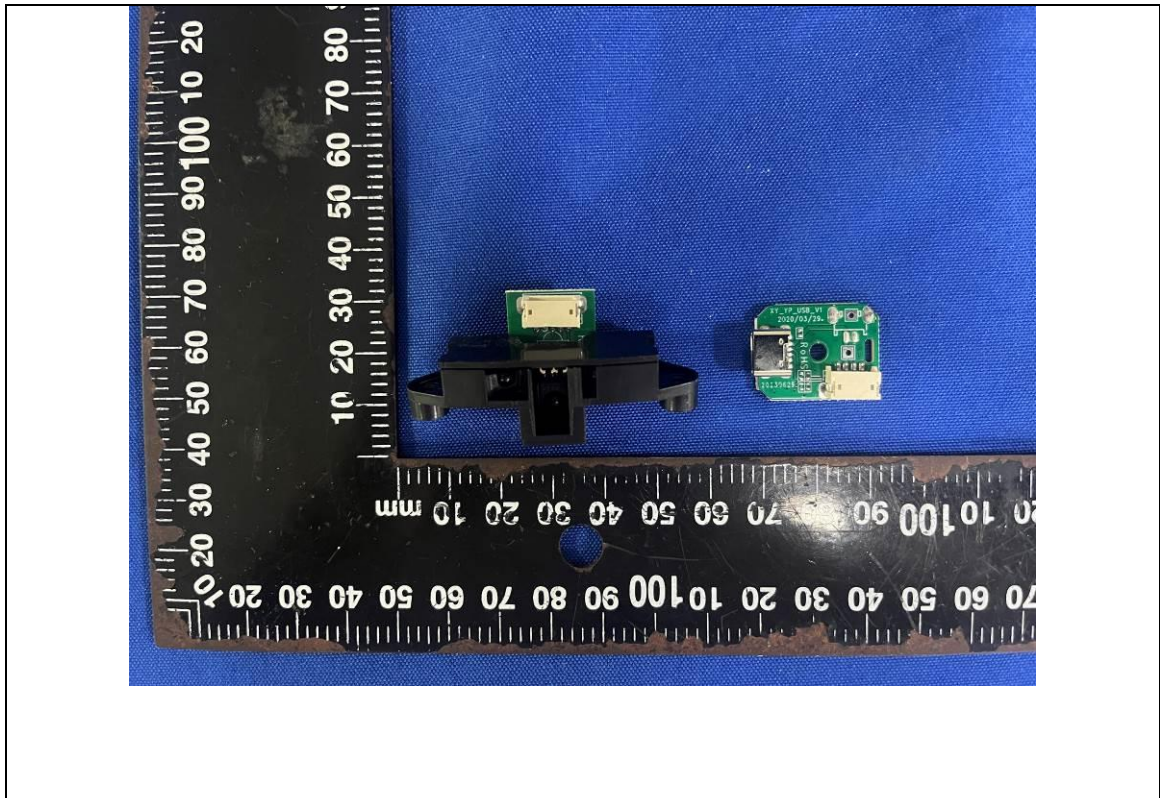

Product Name: Robot Vacuum Cleaner

Test Model No.: P1

Internal photos

-----END-----