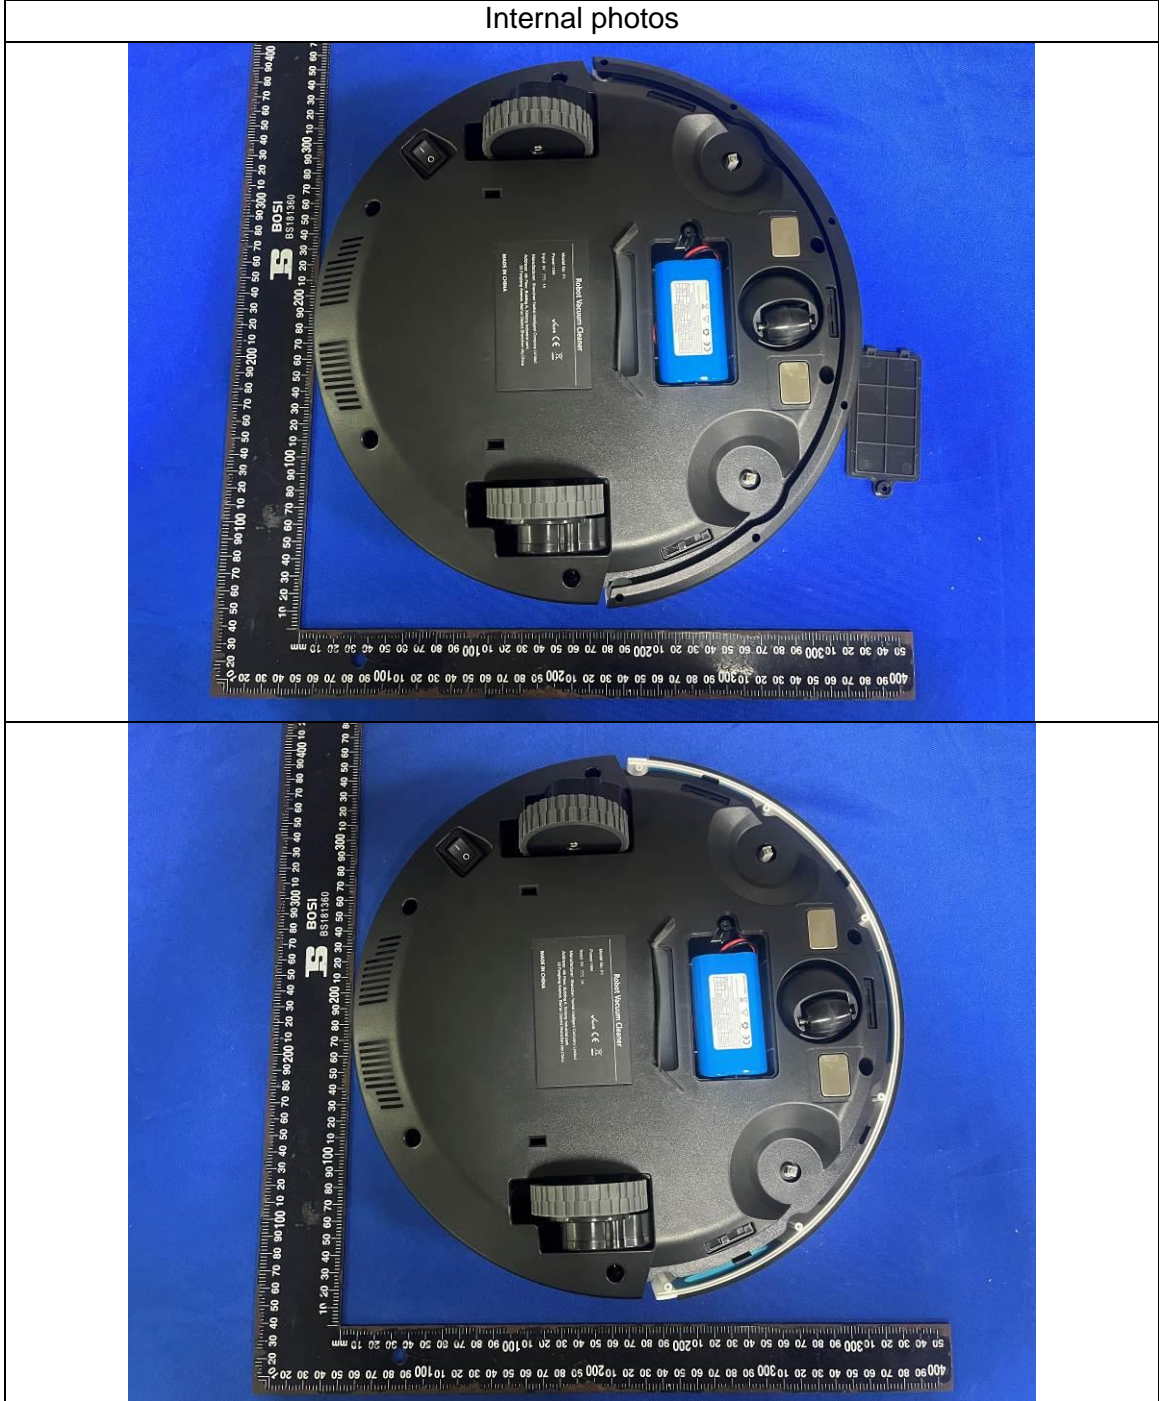

Product Name: Robot Vacuum Cleaner

Test Model No.: P1

Internal photos

-----END-----