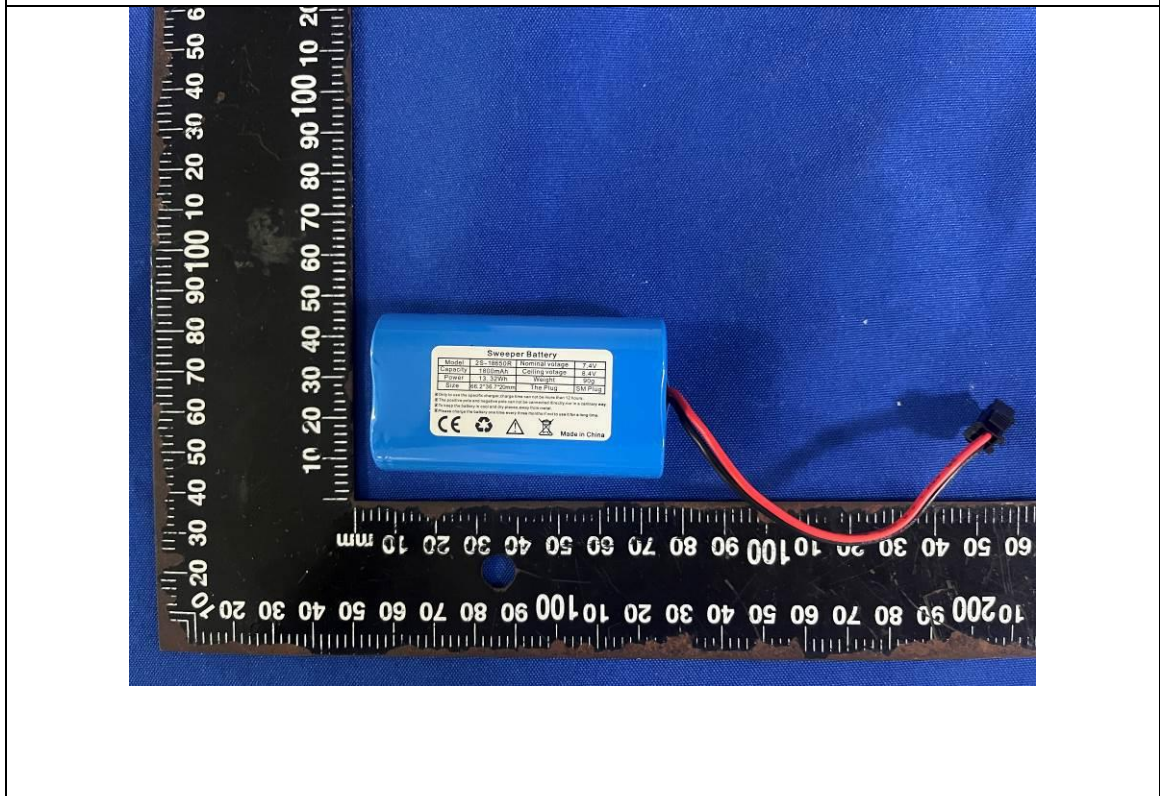

Product Name: Robot Vacuum Cleaner

Test Model No.: P1

Internal photos

-----END-----