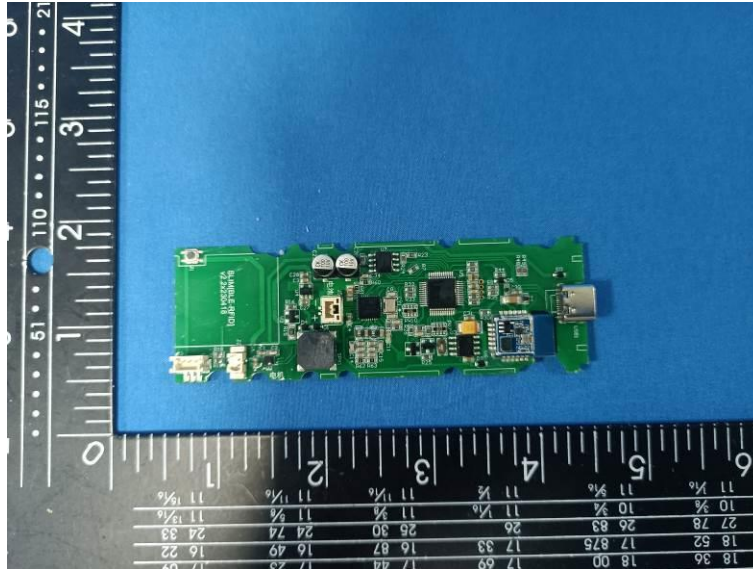

Internal Photos of the EUT

Photo 1

Photo 2

Photo 3

Photo 4

Photo 5

Photo 6

Photo 7

Photo 8

Photo 9

Photo 10

Photo11

BLE PCB Antenna

Photo12

13.56Hz PCB Antenna

Photo13