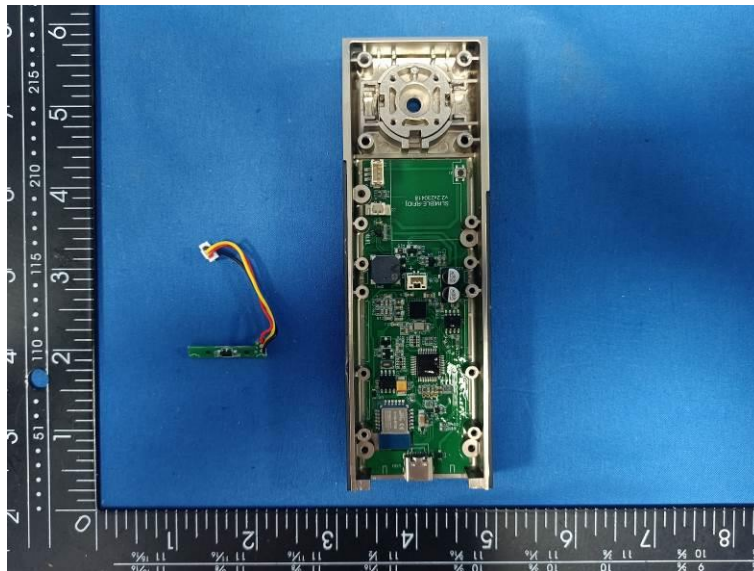

Internal Photos of the EUT

Photo 1

Photo 2

Photo 3

Photo 4

Photo 5

Photo 6

Photo 7

Photo 8

Photo 9

Photo 10

Photo11

BLE PCB Antenna

Photo12

13.56Hz PCB Antenna

Photo13