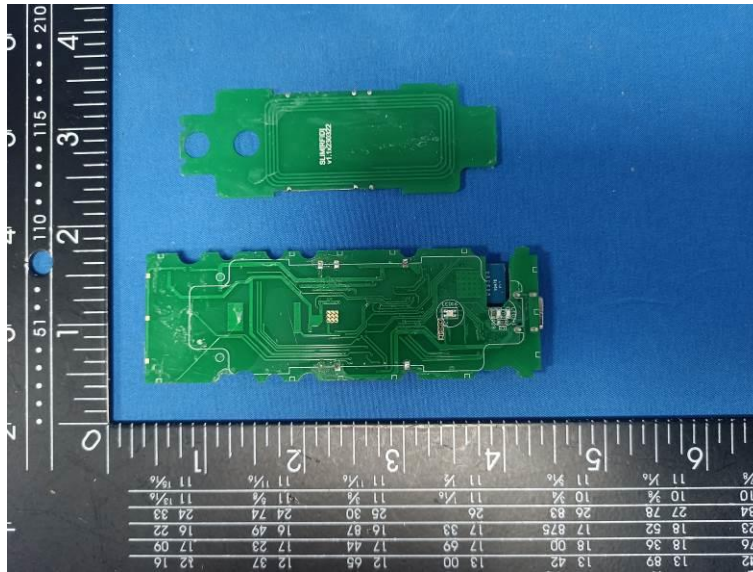

Internal Photos of the EUT

Photo 1

Photo 2

Photo 3

Photo 4

Photo 5

Photo 6

Photo 7

Photo 8

Photo 9

Photo 10

Photo11

BLE PCB Antenna

Photo12

13.56Hz PCB Antenna

Photo13