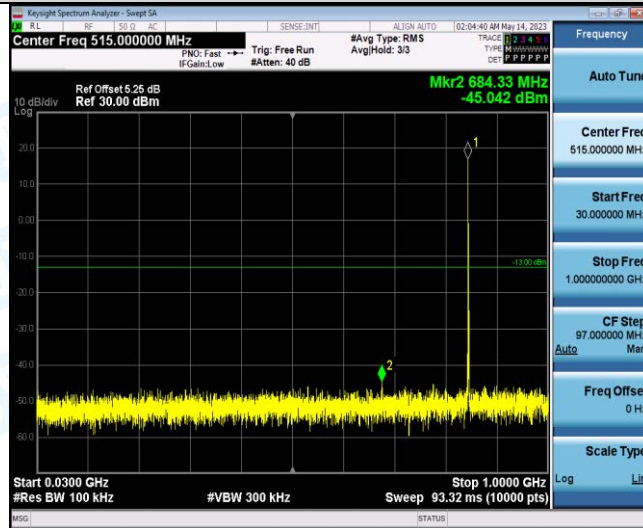

Band5-1.4MHz-16QAM-20643-1RB#0-Range2:1000~10000MHz