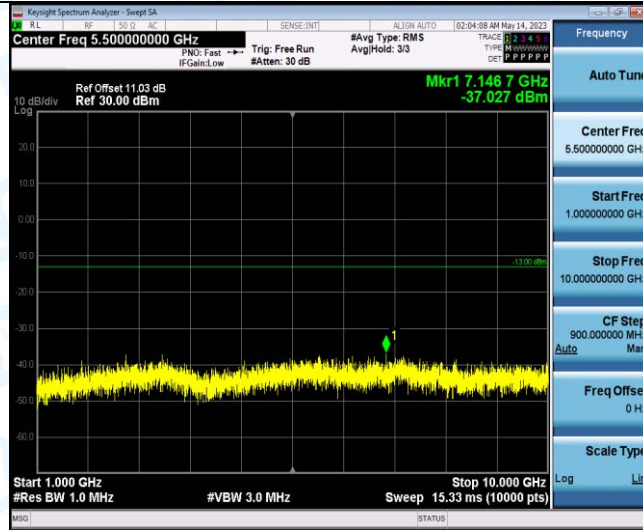

Band5-1.4MHz-16QAM-20643-1RB#0-Range1:30~1000MHz