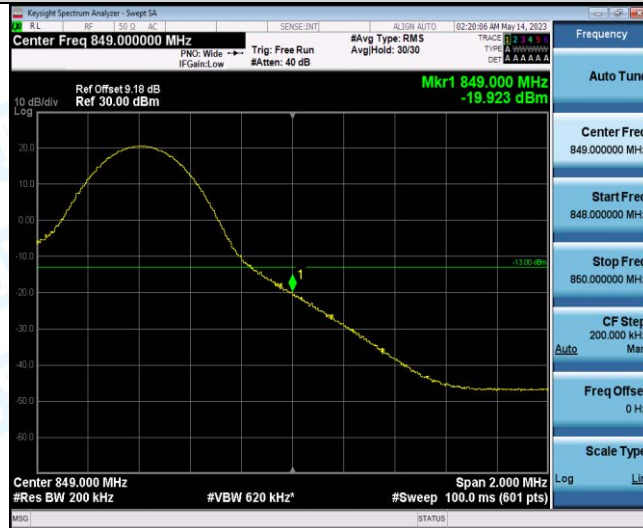

Band5-10MHz-QPSK-20600-1RB#49