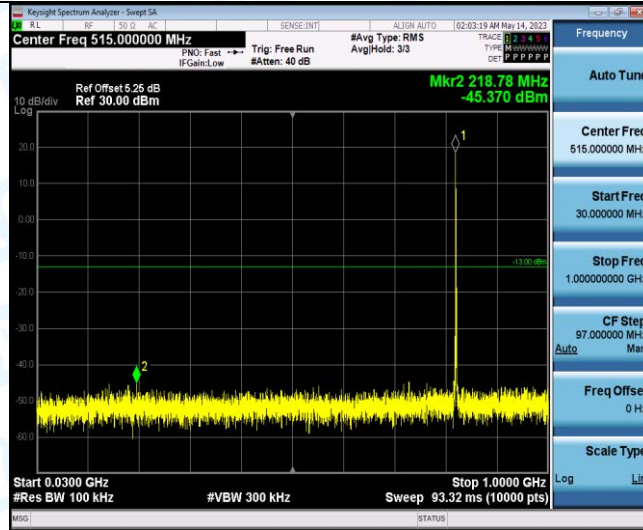

Band5-1.4MHz-16QAM-20407-1RB#0-Range2:1000~10000MHz