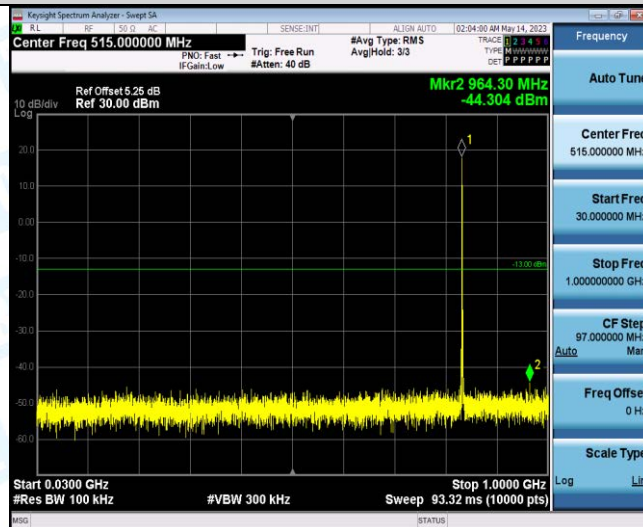

Band5-1.4MHz-QPSK-20643-1RB#0-Range1:30~1000MHz

Band5-1.4MHz-QPSK-20643-1RB#0-Range2:1000~10000MHz

Band5-1.4MHz-16QAM-20407-1RB#0-Range1:30~1000MHz

Band5-1.4MHz-16QAM-20407-1RB#0-Range2:1000~10000MHz

Band5-1.4MHz-16QAM-20525-1RB#0-Range1:30~10000MHz