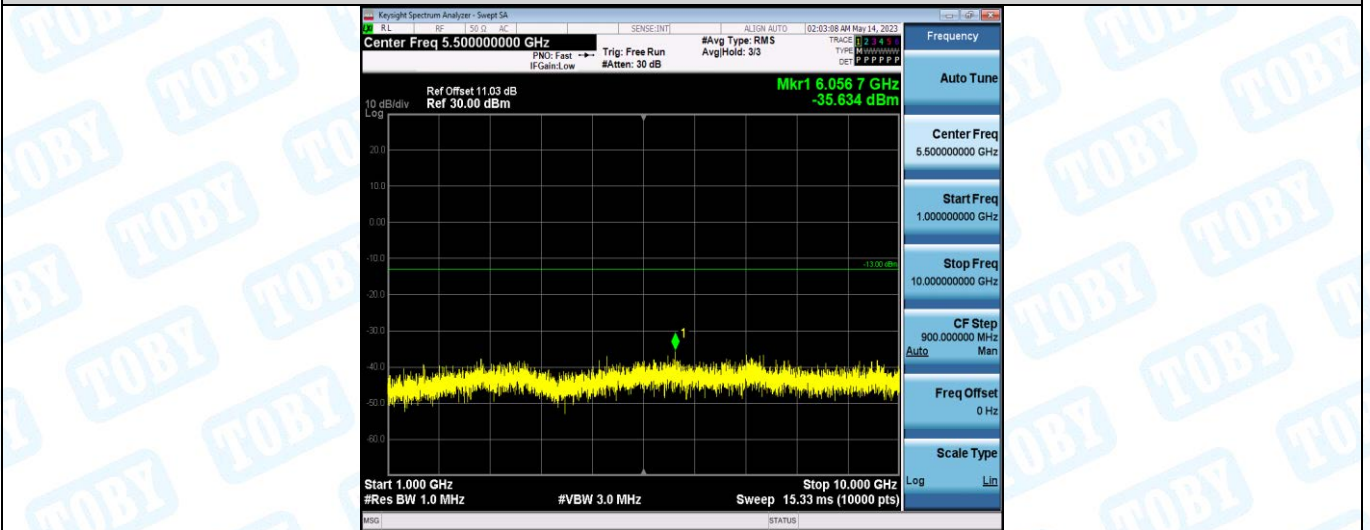

Band5-1.4MHz-QPSK-20407-1RB#0-Range2:1000~10000MHz