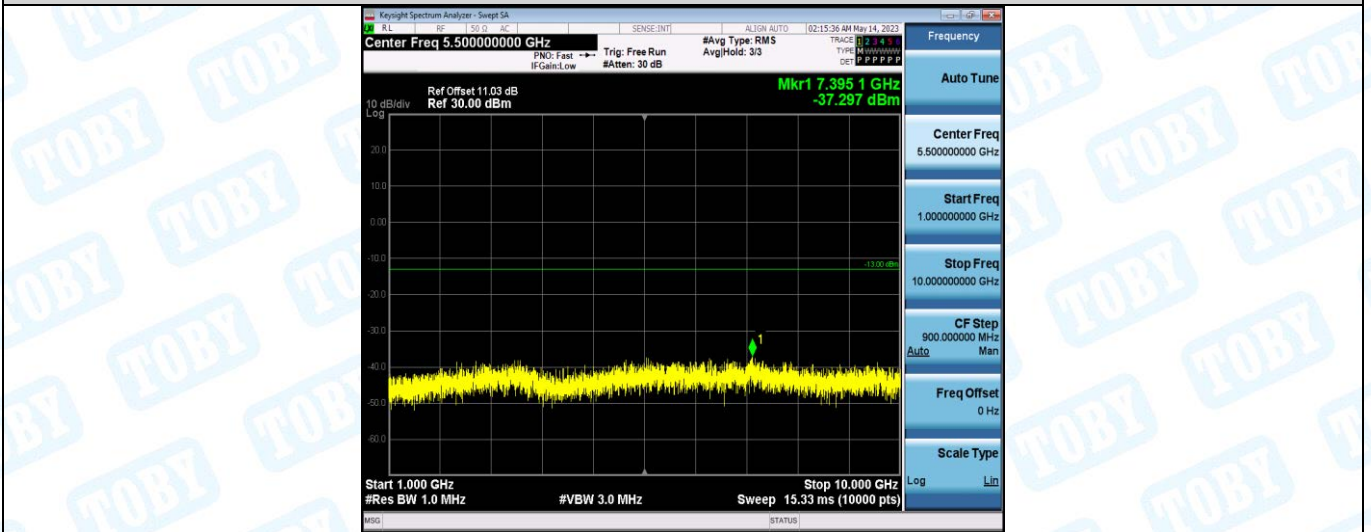

Band5-5MHz-16QAM-20525-1RB#0-Range1:30~1000MHz