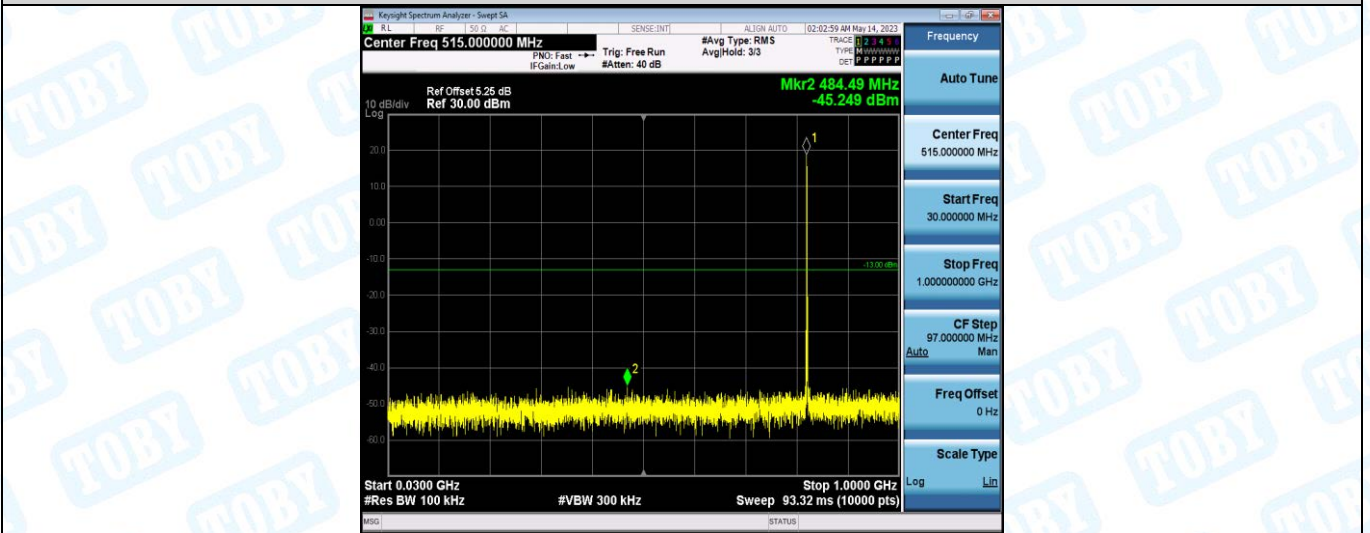

Test Graphs

Band5-1.4MHz-QPSK-20407-1RB#0-Range1:30~1000MHz