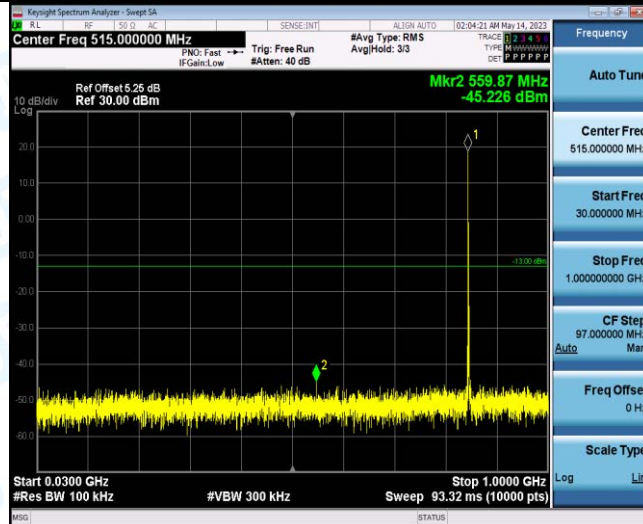

Band5-1.4MHz-QPSK-20643-1RB#0-Range1:30~1000MHz