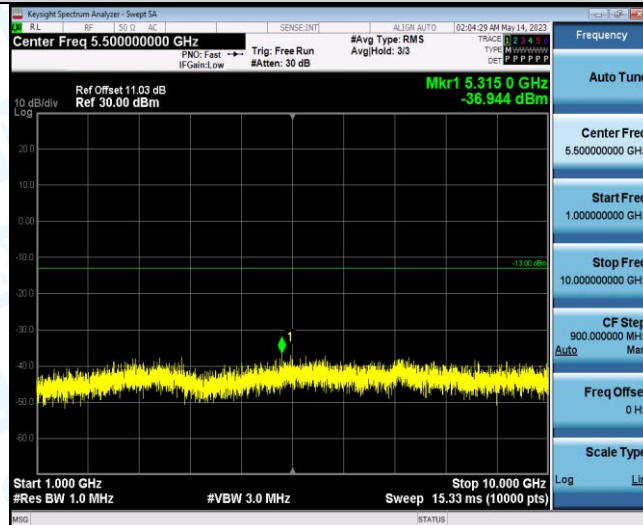

Band5-1.4MHz-QPSK-20643-1RB#0-Range2:1000~10000MHz

Band5-1.4MHz-16QAM-20407-1RB#0-Range1:30~1000MHz