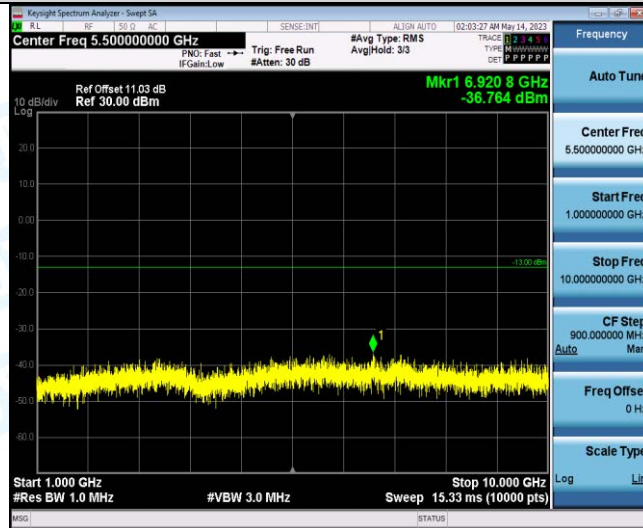

Band5-1.4MHz-QPSK-20643-1RB#0-Range1:30~1000MHz

Band5-1.4MHz-QPSK-20643-1RB#0-Range2:1000~10000MHz

Band5-1.4MHz-16QAM-20407-1RB#0-Range1:30~1000MHz

Band5-1.4MHz-16QAM-20407-1RB#0-Range2:1000~10000MHz

Band5-1.4MHz-16QAM-20525-1RB#0-Range1:30~10000MHz