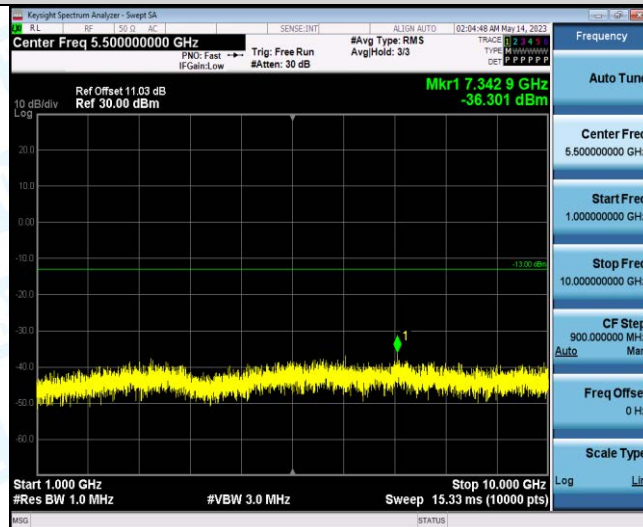

Band5-3MHz-QPSK-20415-1RB#0-Range1:30~1000MHz