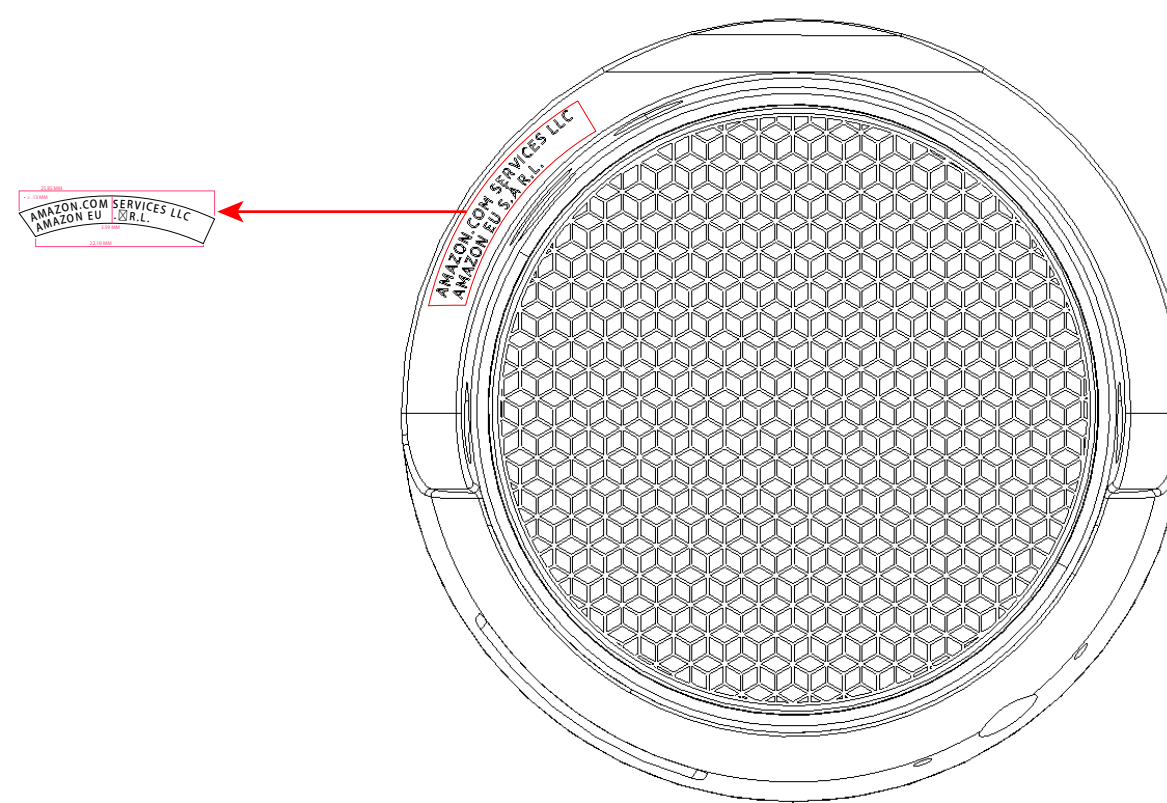

AMAZON.COM SERVICES LLC
AMAZON EU S.p.A.