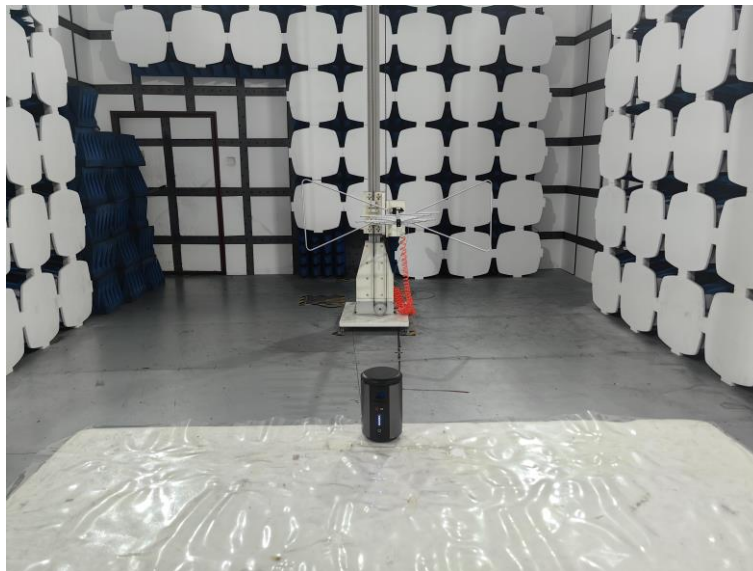

Product Name: Yice countertop scanner

Model No.: YC360

Test Setup Photo

Radiated Emission

Conducted Emission

-----End-----