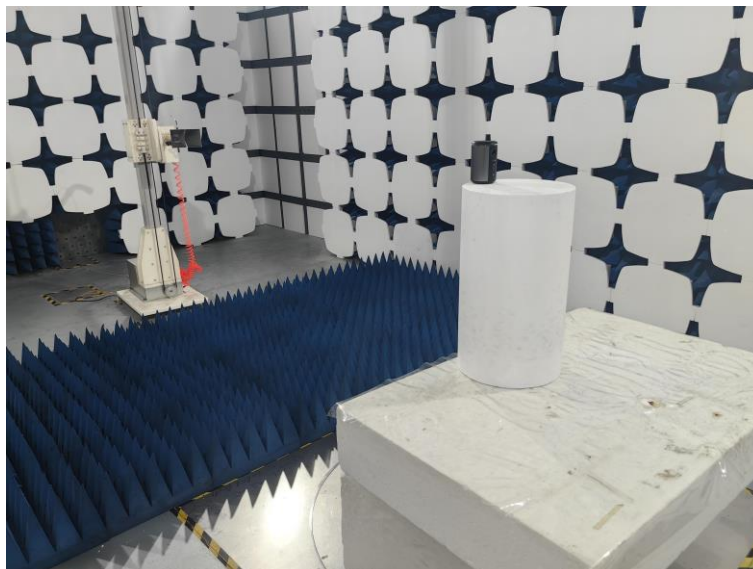

Product Name: Yice countertop scanner

Model No.: YC360

Test Setup Photo

Radiated Emission

Conducted Emission

-----End-----