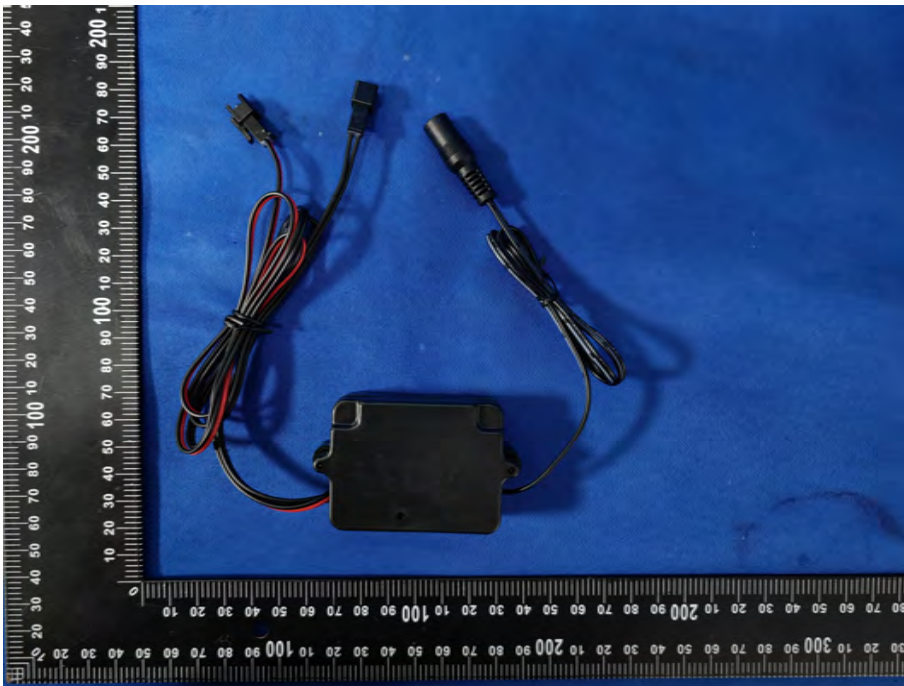

ZHONGHAN

FCC ID: 2BB3D-LN-M02