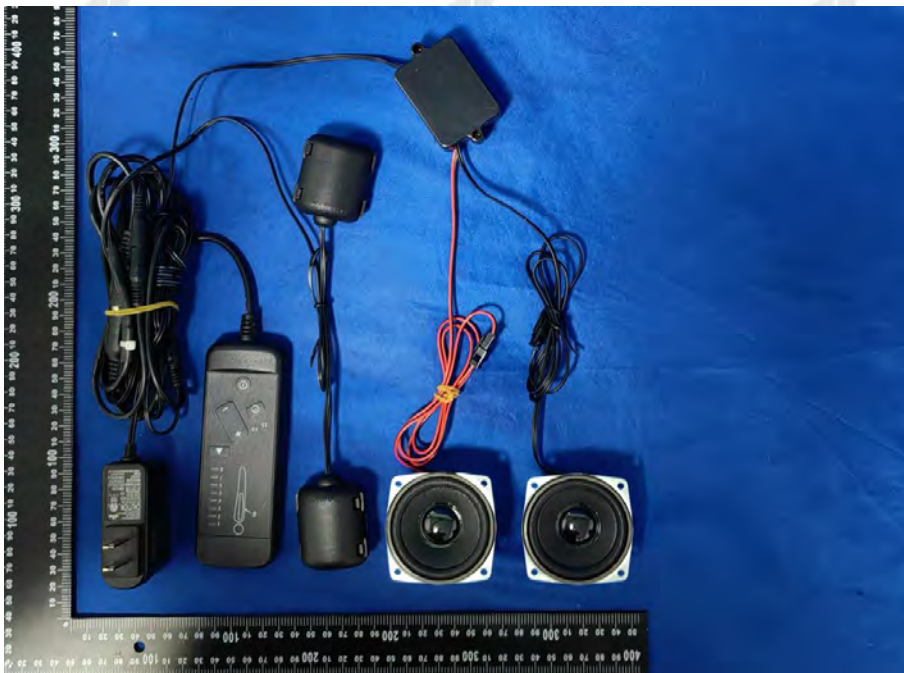

ZHONGHAN

FCC ID: 2BB3D-LN-M02

EUT PHOTOS(External Photos)

ZHONGHAN

FCC ID: 2BB3D-LN-M02

ZHONGHAN

FCC ID: 2BB3D-LN-M02

ZHONGHAN