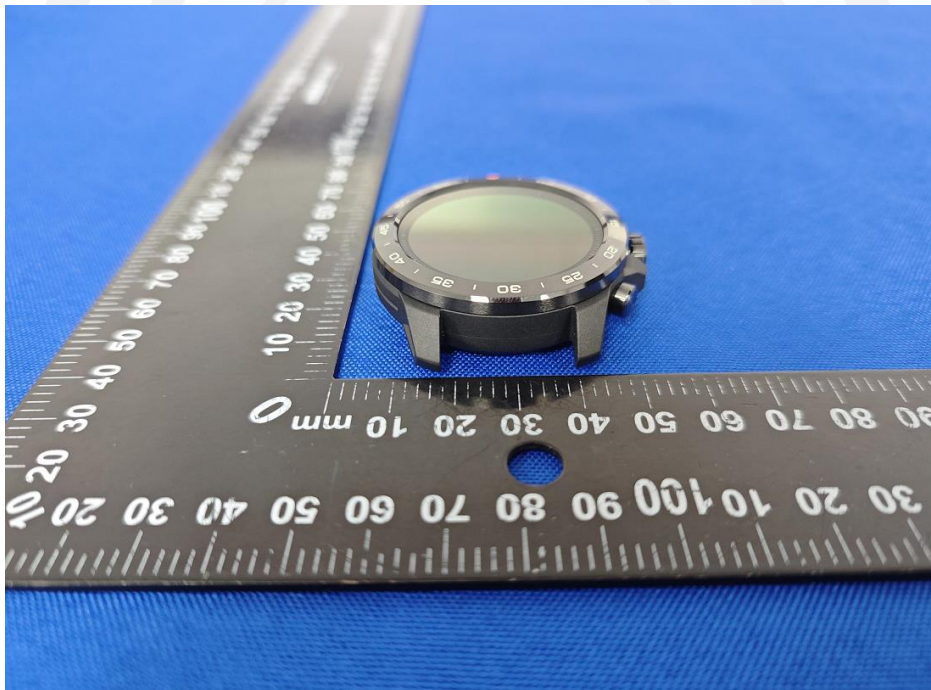

# external photos

FCC ID: 2BAYW-XPAW023-1

-----End-----