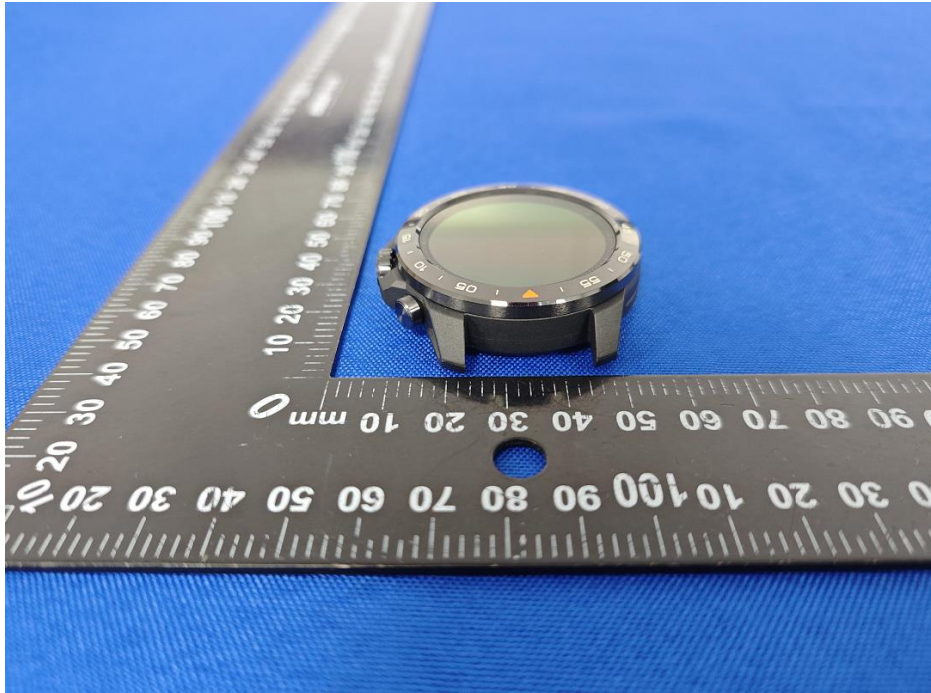

# external photos

FCC ID: 2BAYW-XPAW023-1

-----End-----