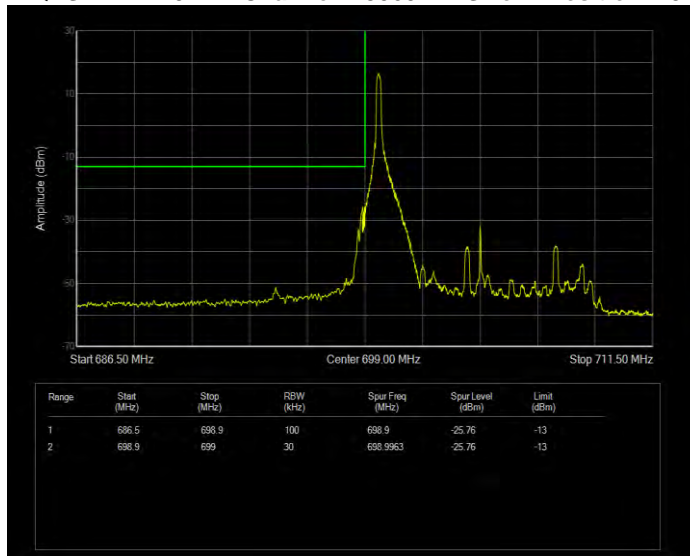

Band12 QPSK BW=10MHz Channel=23060 RB Size=1 Position=#0 Normal