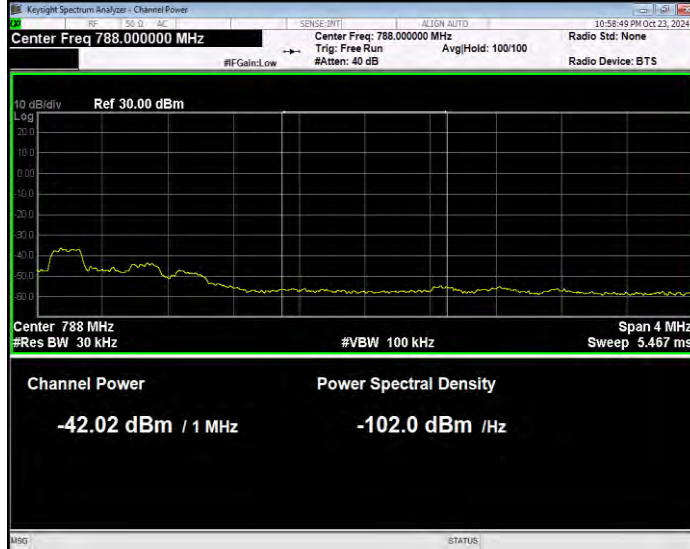

Band13 QPSK BW=5MHz Channel=23205 RB Size=1 Position=#Max Normal

Band13 QPSK BW=5MHz Channel=23205 RB Size=25 Position=#0 Extended

Band13 QPSK BW=5MHz Channel=23205 RB Size=25 Position=#0 Normal

Band13 QPSK BW=5MHz Channel=23255 RB Size=1 Position=#0 Extended