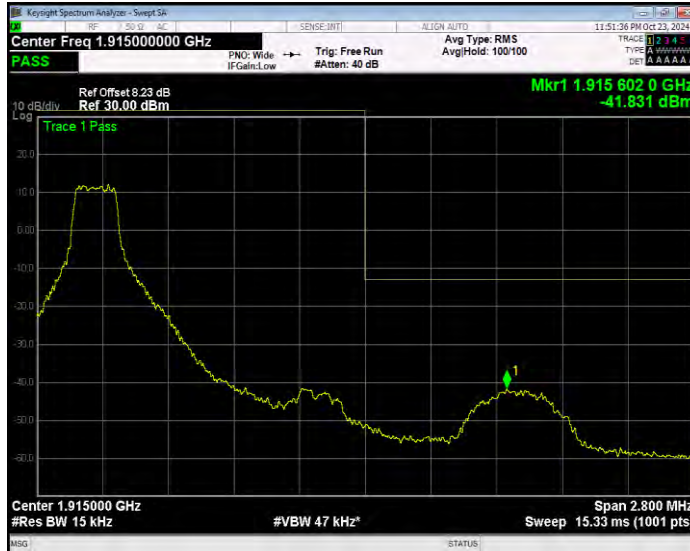

Band25 16QAM BW=1.4MHz Channel=26683 RB Size=1 Position=#0 Normal