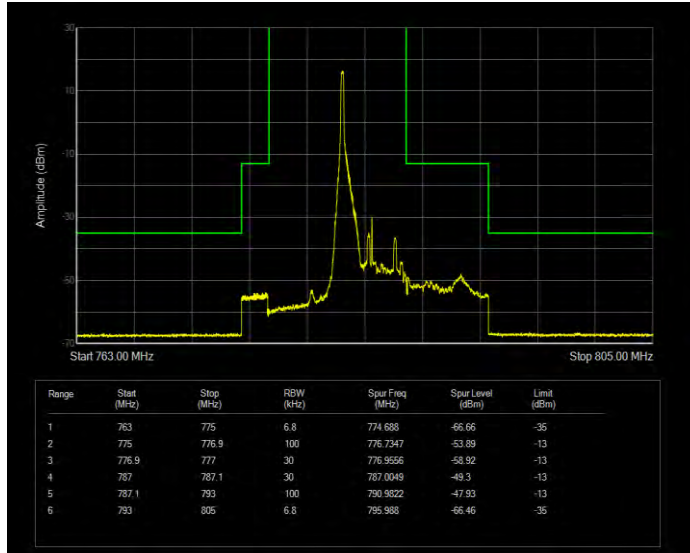

Band13 QPSK BW=5MHz Channel=23205 RB Size=1 Position=#Max Normal

Band13 QPSK BW=5MHz Channel=23205 RB Size=25 Position=#0 Extended

Band13 QPSK BW=5MHz Channel=23205 RB Size=25 Position=#0 Normal

Band13 QPSK BW=5MHz Channel=23255 RB Size=1 Position=#0 Extended

Band13 QPSK BW=5MHz Channel=23255 RB Size=1 Position=#0 Normal

Band13 QPSK BW=5MHz Channel=23255 RB Size=1 Position=#Max Extended

Band13 QPSK BW=5MHz Channel=23255 RB Size=1 Position=#Max Normal

Band13 QPSK BW=5MHz Channel=23255 RB Size=25 Position=#0 Extended