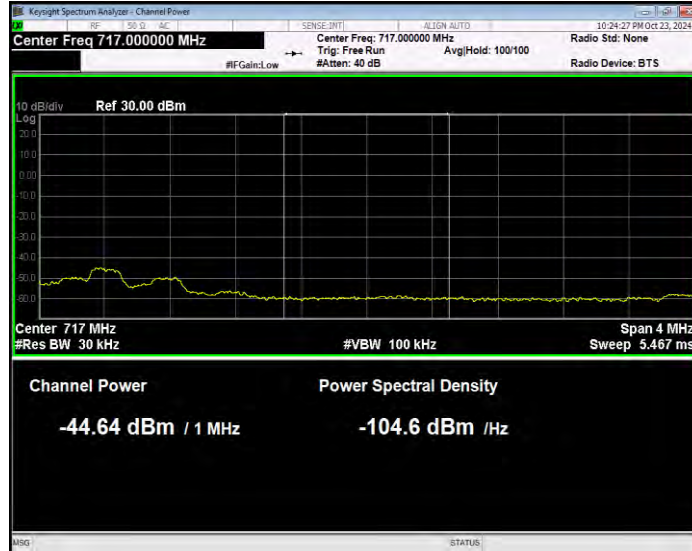

Band12 QPSK BW=10MHz Channel=23060 RB Size=1 Position=#Max Normal

Band12 QPSK BW=10MHz Channel=23060 RB Size=50 Position=#0 Extended

Band12 QPSK BW=10MHz Channel=23060 RB Size=50 Position=#0 Normal

Band12 QPSK BW=10MHz Channel=23130 RB Size=1 Position=#0 Extended