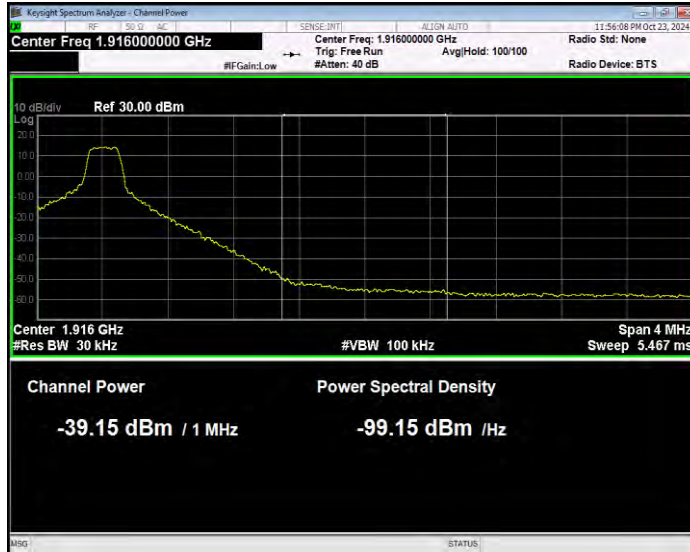

Band25 16QAM BW=10MHz Channel=26090 RB Size=50 Position=#0 Normal

Band25 16QAM BW=10MHz Channel=26640 RB Size=1 Position=#0 Extended

Band25 16QAM BW=10MHz Channel=26640 RB Size=1 Position=#0 Normal

Band25 16QAM BW=10MHz Channel=26640 RB Size=1 Position=#Max Extended