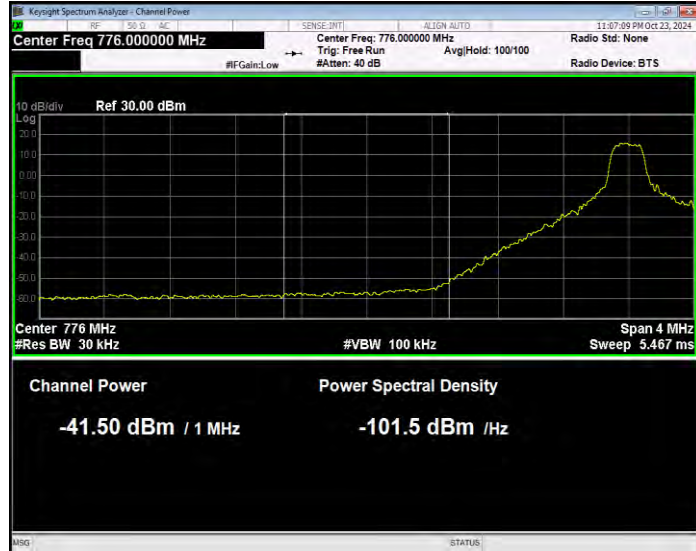

Band13 16QAM BW=5MHz Channel=23255 RB Size=1 Position=#Max Normal

Band13 16QAM BW=5MHz Channel=23255 RB Size=25 Position=#0 Extended

Band13 16QAM BW=5MHz Channel=23255 RB Size=25 Position=#0 Normal

Band13 QPSK BW=10MHz Channel=23230 RB Size=1 Position=#0 Extended