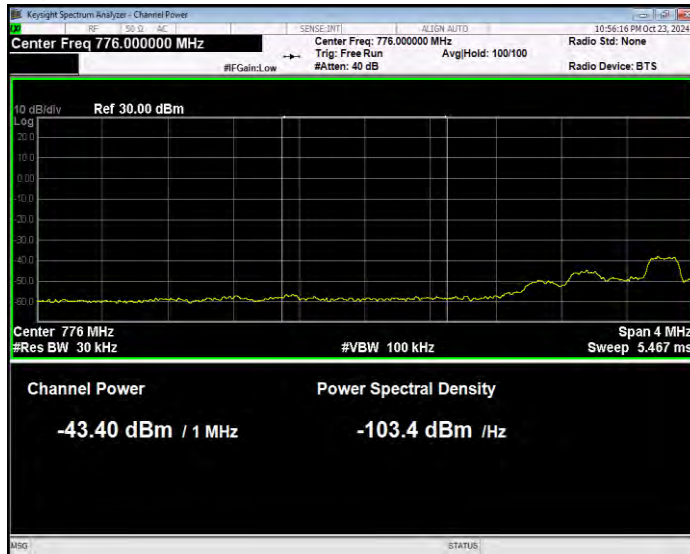

Band13 16QAM BW=5MHz Channel=23205 RB Size=1 Position=#Max Extended