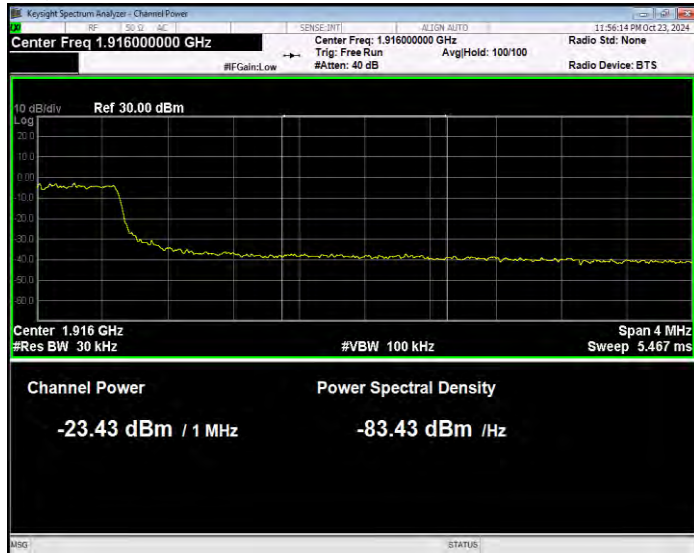

Band25 16QAM BW=10MHz Channel=26640 RB Size=50 Position=#0 Extended