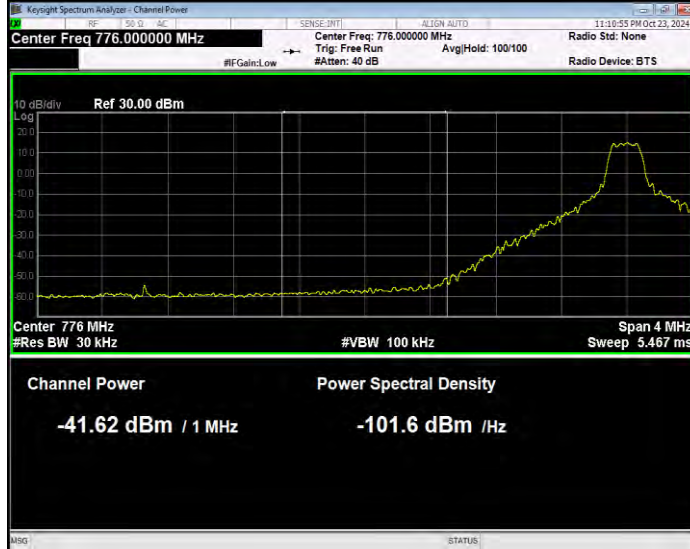

Band13 16QAM BW=10MHz Channel=23230 RB Size=1 Position=#0 Extended