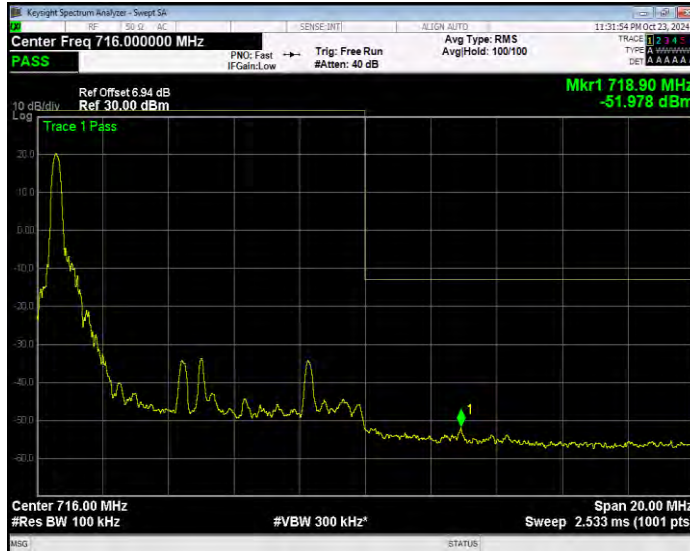

Band17 16QAM BW=10MHz Channel=23800 RB Size=1 Position=#0 Normal