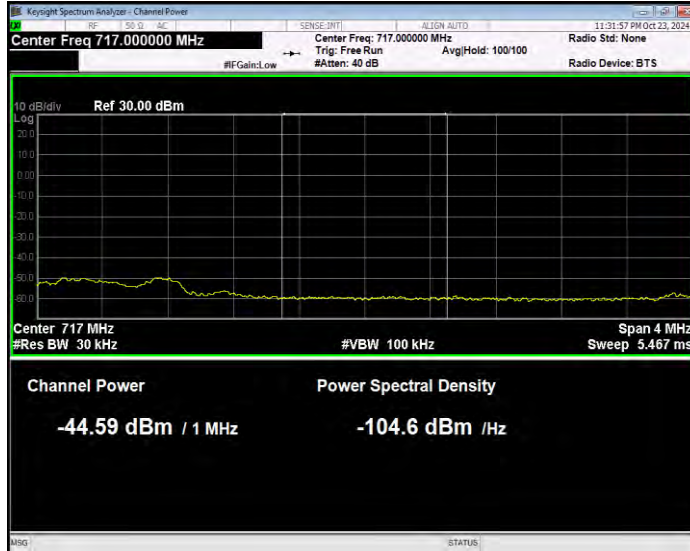

Band17 16QAM BW=10MHz Channel=23780 RB Size=1 Position=#Max Normal

Band17 16QAM BW=10MHz Channel=23780 RB Size=50 Position=#0 Extended

Band17 16QAM BW=10MHz Channel=23780 RB Size=50 Position=#0 Normal

Band17 16QAM BW=10MHz Channel=23800 RB Size=1 Position=#0 Extended