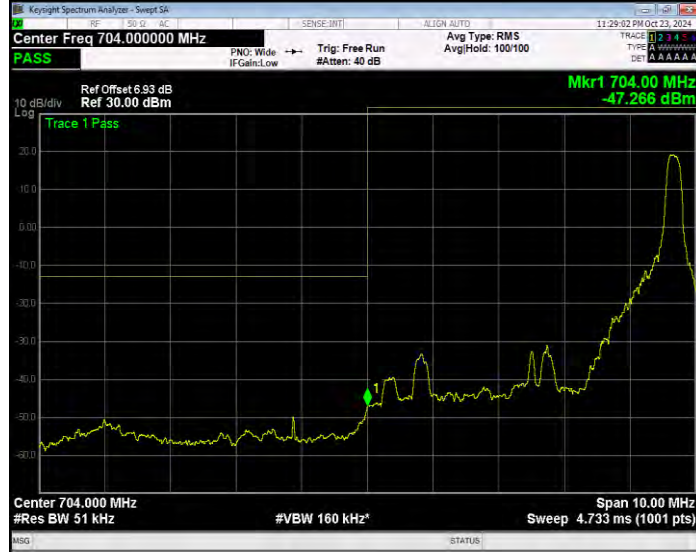

Band17 QPSK BW=5MHz Channel=23755 RB Size=1 Position=#Max Normal