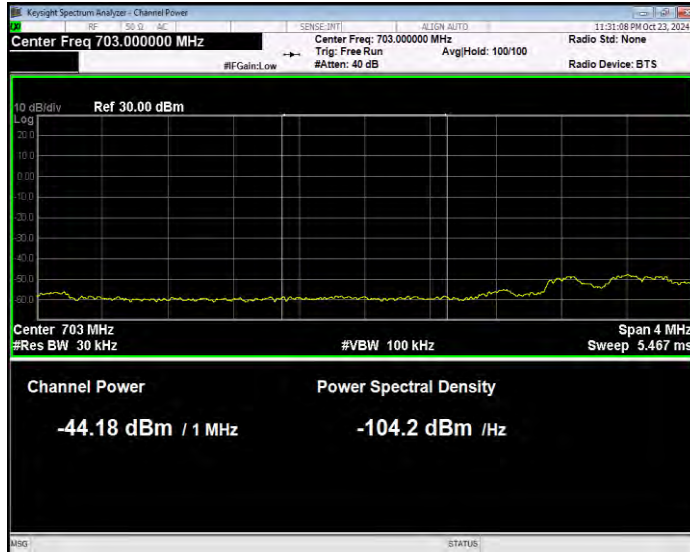

Band17 16QAM BW=5MHz Channel=23825 RB Size=25 Position=#0 Normal

Band17 QPSK BW=10MHz Channel=23780 RB Size=1 Position=#0 Extended

Band17 QPSK BW=10MHz Channel=23780 RB Size=1 Position=#0 Normal

Band17 QPSK BW=10MHz Channel=23780 RB Size=1 Position=#Max Extended