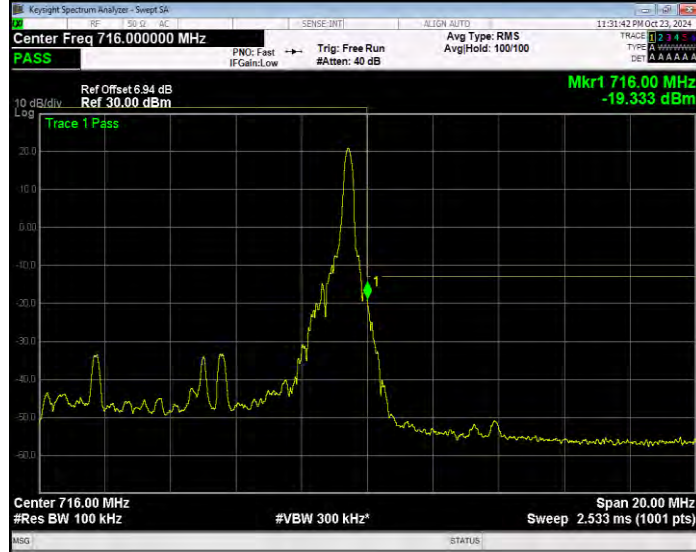

Band17 QPSK BW=10MHz Channel=23800 RB Size=1 Position=#Max Normal