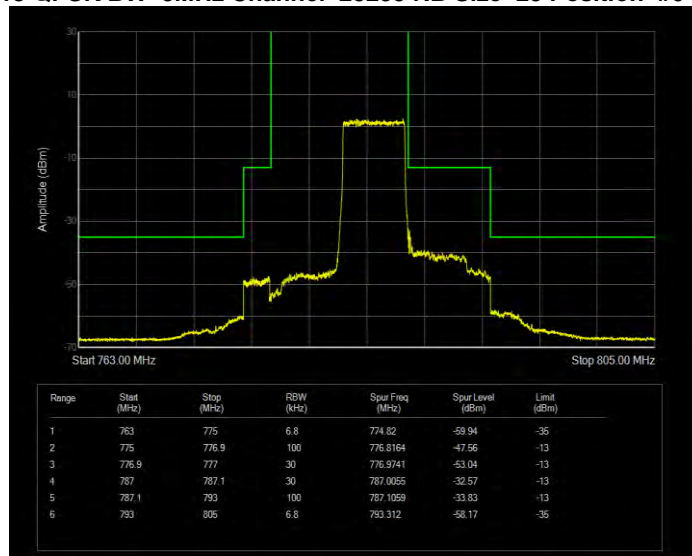

Band13 QPSK BW=5MHz Channel=23205 RB Size=1 Position=#Max Normal

Band13 QPSK BW=5MHz Channel=23205 RB Size=25 Position=#0 Extended

Band13 QPSK BW=5MHz Channel=23205 RB Size=25 Position=#0 Normal

Band13 QPSK BW=5MHz Channel=23255 RB Size=1 Position=#0 Extended

Band13 QPSK BW=5MHz Channel=23255 RB Size=1 Position=#0 Normal

Band13 QPSK BW=5MHz Channel=23255 RB Size=1 Position=#Max Extended

Band13 QPSK BW=5MHz Channel=23255 RB Size=1 Position=#Max Normal

Band13 QPSK BW=5MHz Channel=23255 RB Size=25 Position=#0 Extended

Band13 QPSK BW=5MHz Channel=23255 RB Size=25 Position=#0 Normal

Band17 16QAM BW=10MHz Channel=23780 RB Size=1 Position=#0 Extended

Band17 16QAM BW=10MHz Channel=23780 RB Size=1 Position=#0 Normal

Band17 16QAM BW=10MHz Channel=23780 RB Size=1 Position=#Max Extended