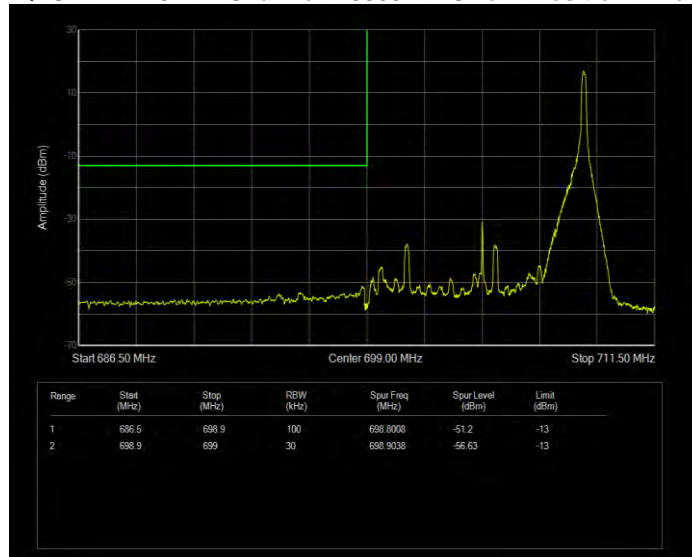

Band12 QPSK BW=10MHz Channel=23060 RB Size=1 Position=#Max Normal