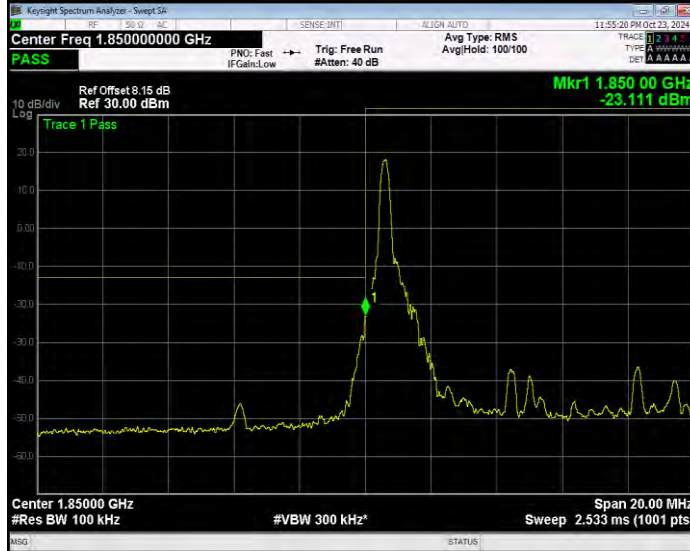

Band25 16QAM BW=1.4MHz Channel=26683 RB Size=6 Position=#0 Extended

Band25 16QAM BW=1.4MHz Channel=26683 RB Size=6 Position=#0 Normal

Band25 16QAM BW=10MHz Channel=26090 RB Size=1 Position=#0 Extended

Band25 16QAM BW=10MHz Channel=26090 RB Size=1 Position=#0 Normal