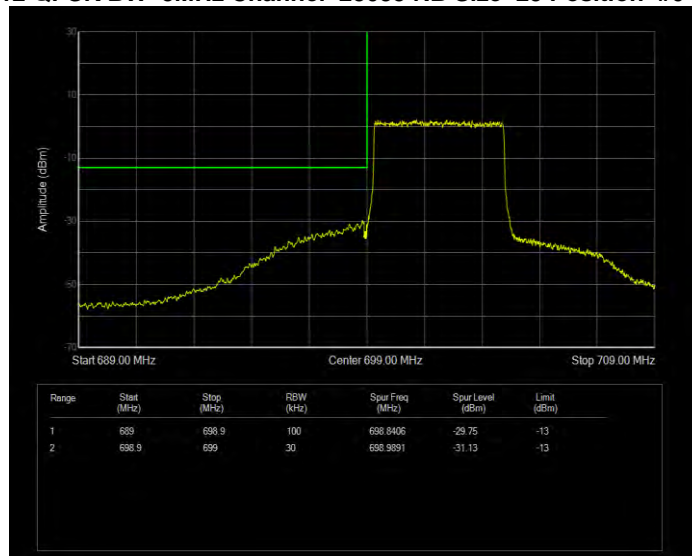

Band12 QPSK BW=3MHz Channel=23165 RB Size=15 Position=#0 Normal

Band12 QPSK BW=5MHz Channel=23035 RB Size=1 Position=#0 Extended

Band12 QPSK BW=5MHz Channel=23035 RB Size=1 Position=#0 Normal

Band12 QPSK BW=5MHz Channel=23035 RB Size=1 Position=#Max Extended

Band12 QPSK BW=5MHz Channel=23035 RB Size=1 Position=#Max Normal

Band12 QPSK BW=5MHz Channel=23035 RB Size=25 Position=#0 Extended

Band12 QPSK BW=5MHz Channel=23035 RB Size=25 Position=#0 Normal

Band12 QPSK BW=5MHz Channel=23155 RB Size=1 Position=#0 Extended