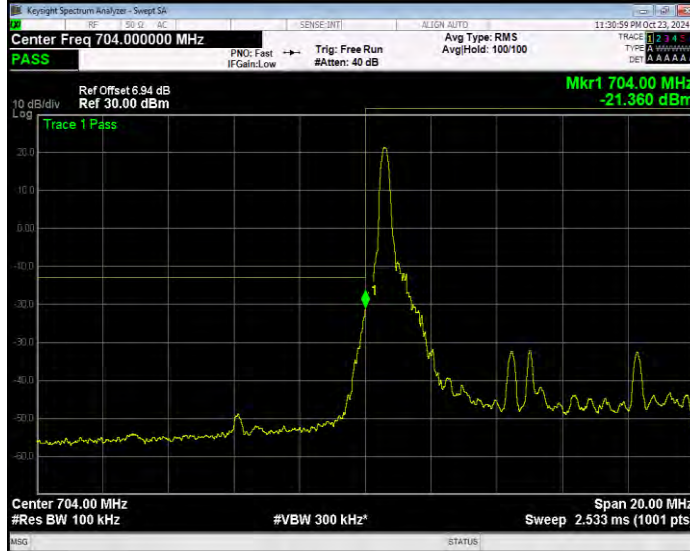

Band17 QPSK BW=10MHz Channel=23780 RB Size=1 Position=#0 Normal