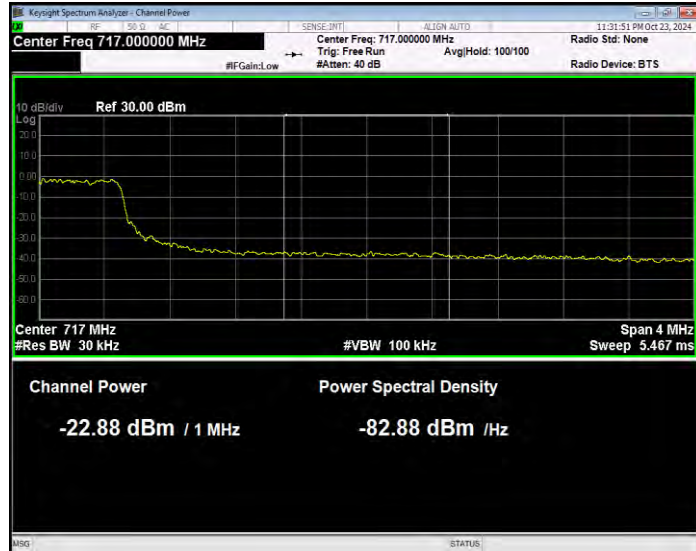

Band17 QPSK BW=10MHz Channel=23800 RB Size=1 Position=#0 Normal

Band17 QPSK BW=10MHz Channel=23800 RB Size=1 Position=#Max Extended

Band17 QPSK BW=10MHz Channel=23800 RB Size=1 Position=#Max Normal

Band17 QPSK BW=10MHz Channel=23800 RB Size=50 Position=#0 Extended