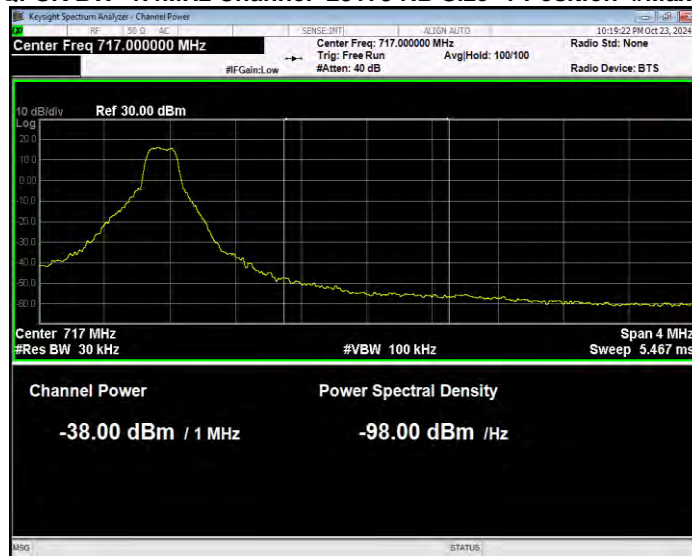

Band12 QPSK BW=1.4MHz Channel=23173 RB Size=1 Position=#Max Extended