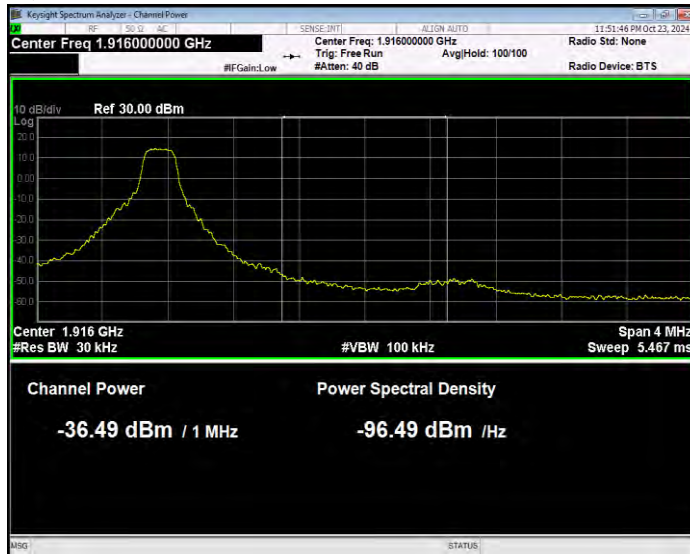

Band25 16QAM BW=1.4MHz Channel=26683 RB Size=1 Position=#Max Extended