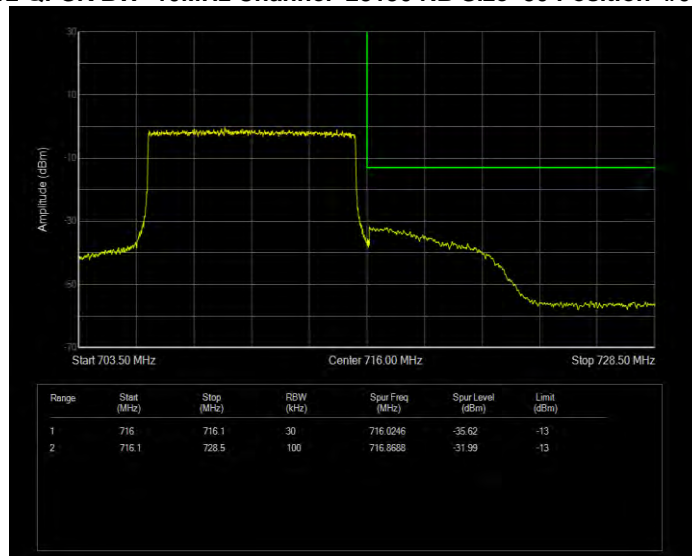

Band12 QPSK BW=10MHz Channel=23130 RB Size=1 Position=#0 Normal

Band12 QPSK BW=10MHz Channel=23130 RB Size=1 Position=#Max Extended

Band12 QPSK BW=10MHz Channel=23130 RB Size=1 Position=#Max Normal

Band12 QPSK BW=10MHz Channel=23130 RB Size=50 Position=#0 Extended

Band12 QPSK BW=10MHz Channel=23130 RB Size=50 Position=#0 Normal

Band12 QPSK BW=3MHz Channel=23025 RB Size=1 Position=#0 Extended

Band12 QPSK BW=3MHz Channel=23025 RB Size=1 Position=#0 Normal

Band12 QPSK BW=3MHz Channel=23025 RB Size=1 Position=#Max Extended