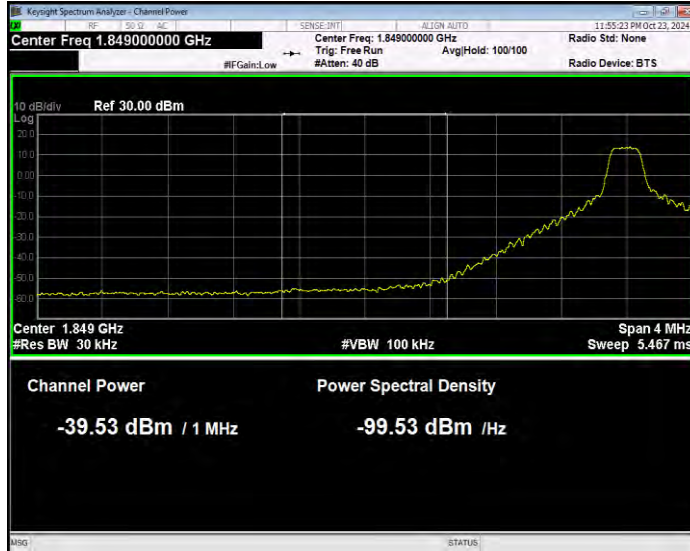

Band25 16QAM BW=10MHz Channel=26090 RB Size=1 Position=#0 Extended