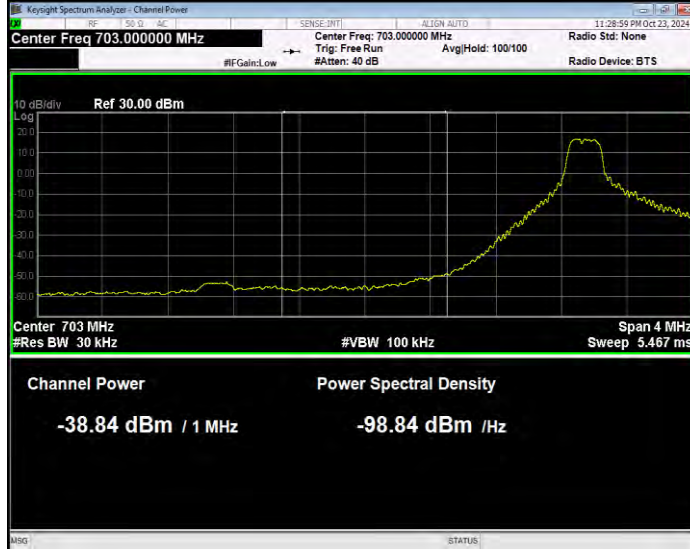

Band17 QPSK BW=5MHz Channel=23755 RB Size=1 Position=#0 Extended