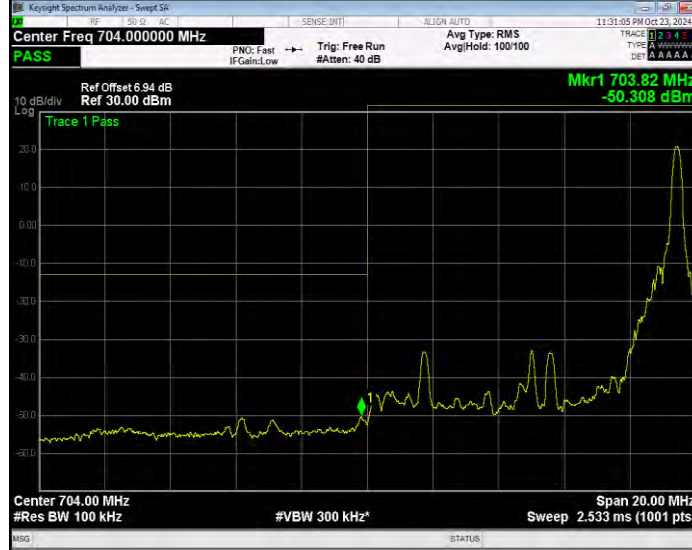

Band17 QPSK BW=10MHz Channel=23780 RB Size=1 Position=#Max Normal