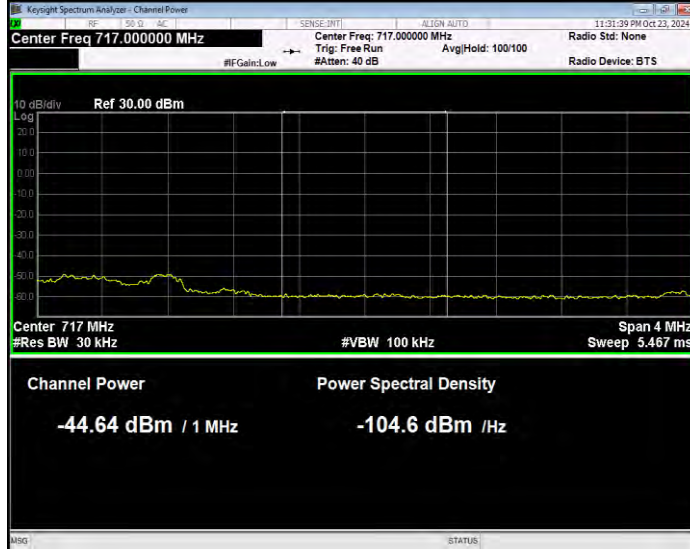

Band17 QPSK BW=10MHz Channel=23780 RB Size=1 Position=#Max Normal

Band17 QPSK BW=10MHz Channel=23780 RB Size=50 Position=#0 Extended

Band17 QPSK BW=10MHz Channel=23780 RB Size=50 Position=#0 Normal

Band17 QPSK BW=10MHz Channel=23800 RB Size=1 Position=#0 Extended