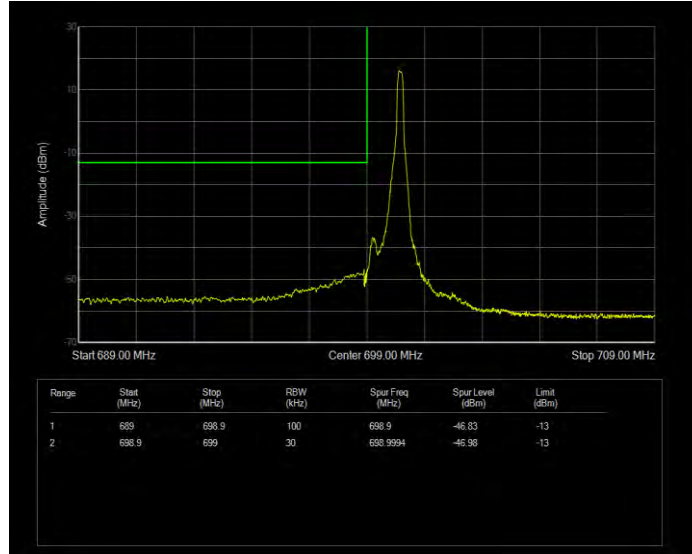

Band12 QPSK BW=1.4MHz Channel=23017 RB Size=1 Position=#Max Normal

Band12 QPSK BW=1.4MHz Channel=23017 RB Size=6 Position=#0 Extended

Band12 QPSK BW=1.4MHz Channel=23017 RB Size=6 Position=#0 Normal

Band12 QPSK BW=1.4MHz Channel=23173 RB Size=1 Position=#0 Extended