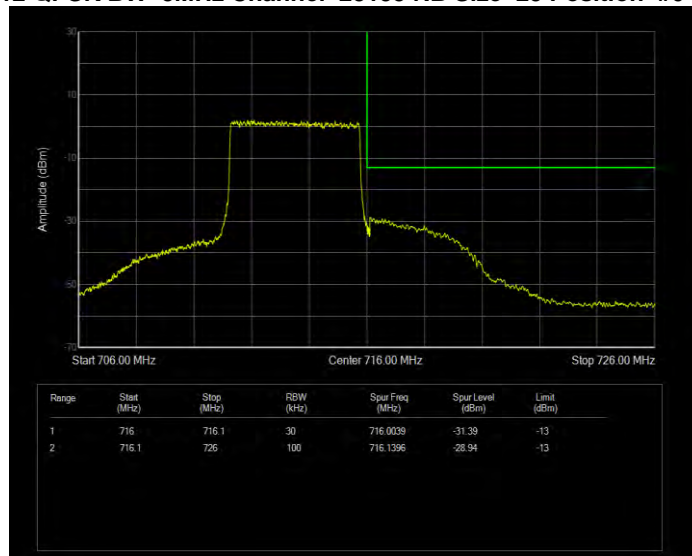

Band12 QPSK BW=5MHz Channel=23155 RB Size=25 Position=#0 Normal