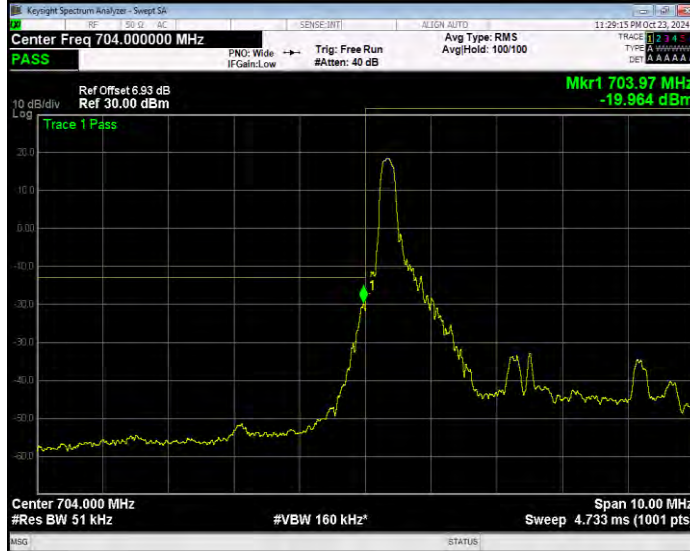

Band17 16QAM BW=5MHz Channel=23755 RB Size=1 Position=#0 Normal