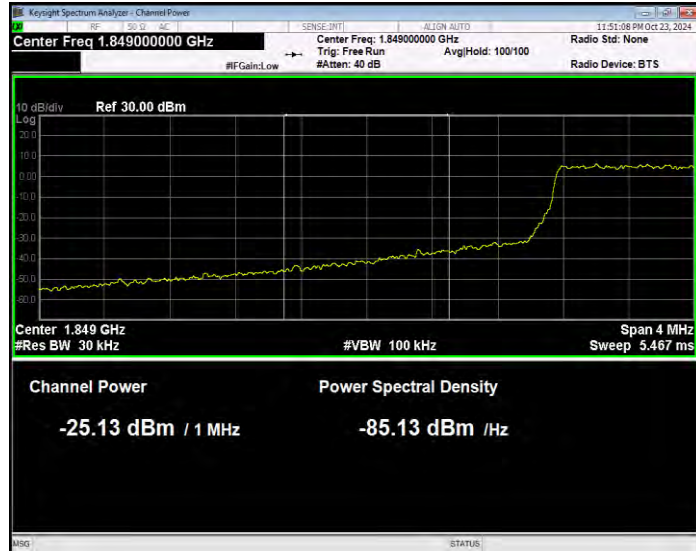

Band25 16QAM BW=1.4MHz Channel=26047 RB Size=6 Position=#0 Extended