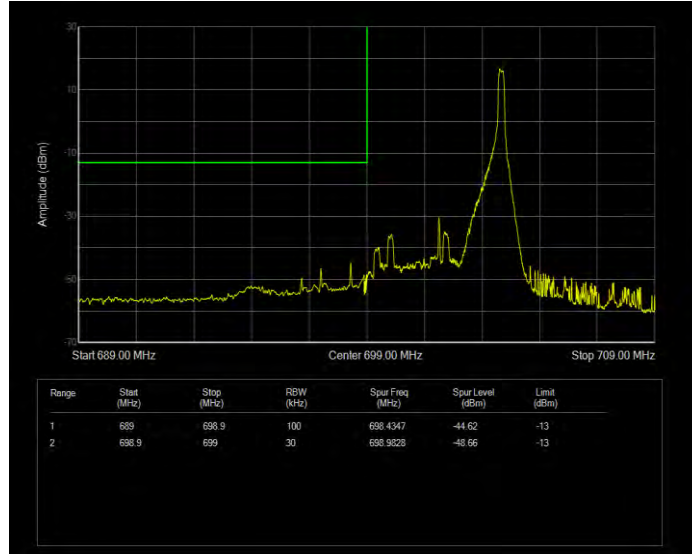

Band12 QPSK BW=5MHz Channel=23035 RB Size=1 Position=#Max Normal