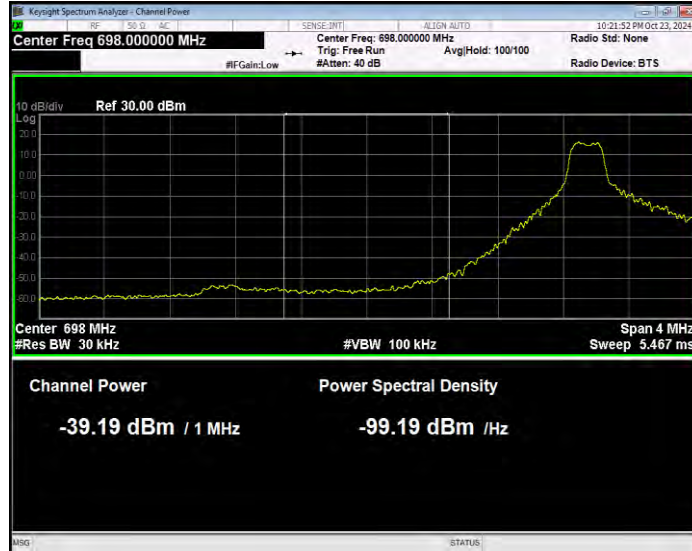

Band12 QPSK BW=5MHz Channel=23035 RB Size=1 Position=#0 Extended