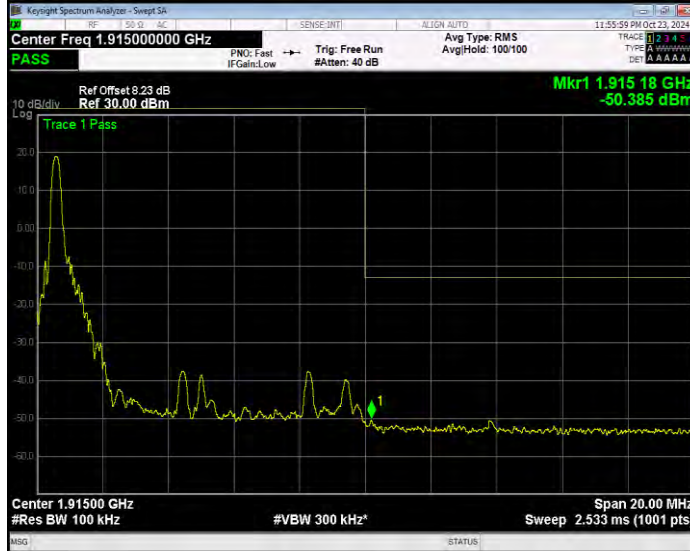

Band25 16QAM BW=10MHz Channel=26640 RB Size=1 Position=#0 Normal