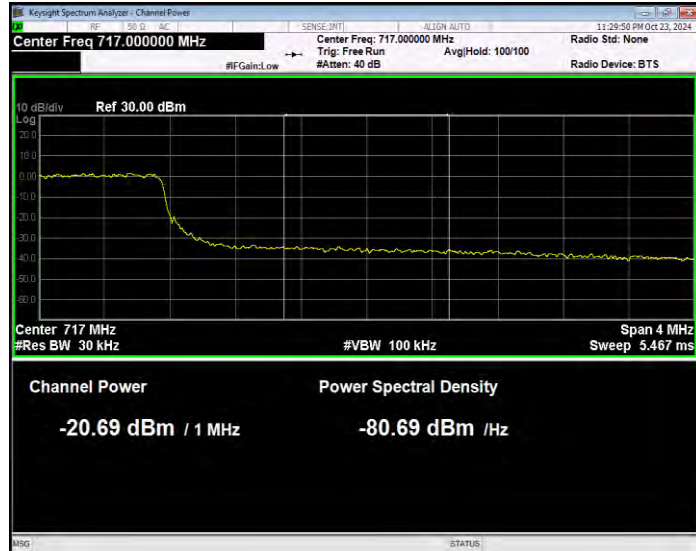

Band17 QPSK BW=5MHz Channel=23825 RB Size=1 Position=#0 Normal

Band17 QPSK BW=5MHz Channel=23825 RB Size=1 Position=#Max Extended

Band17 QPSK BW=5MHz Channel=23825 RB Size=1 Position=#Max Normal

Band17 QPSK BW=5MHz Channel=23825 RB Size=25 Position=#0 Extended