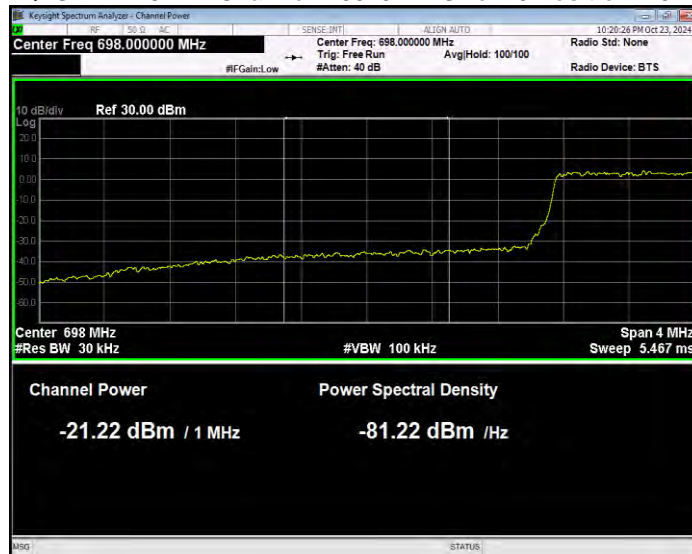

Band12 QPSK BW=3MHz Channel=23025 RB Size=15 Position=#0 Extended