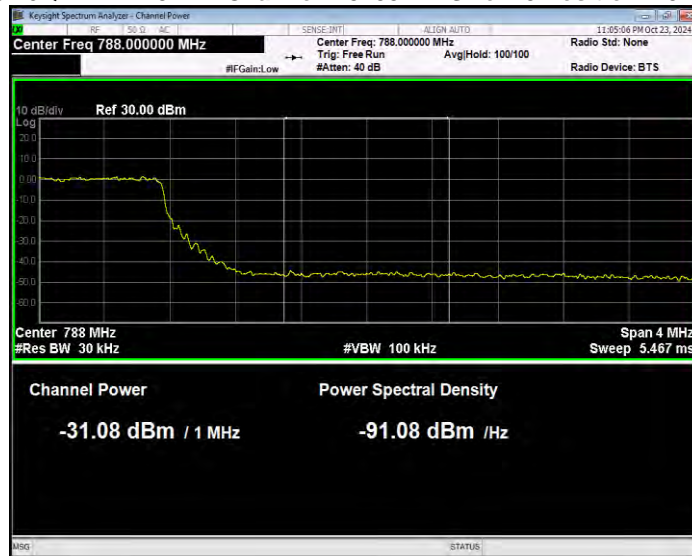

Band13 16QAM BW=5MHz Channel=23255 RB Size=25 Position=#0 Extended