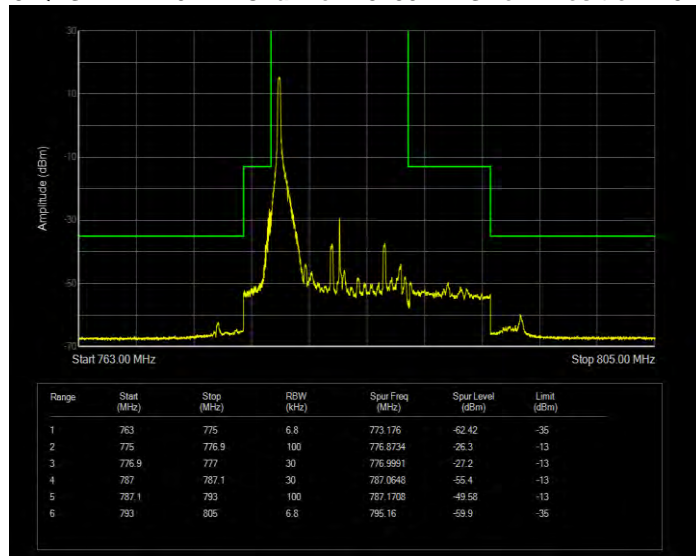

Band13 QPSK BW=10MHz Channel=23230 RB Size=1 Position=#0 Normal