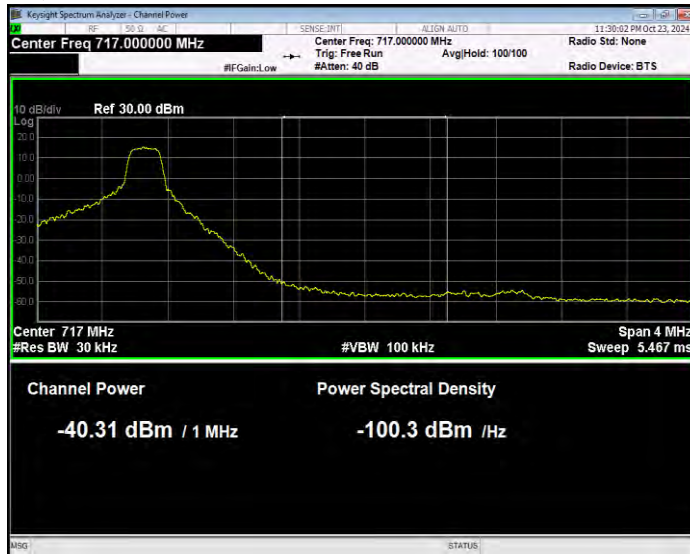

Band17 16QAM BW=5MHz Channel=23825 RB Size=1 Position=#Max Extended