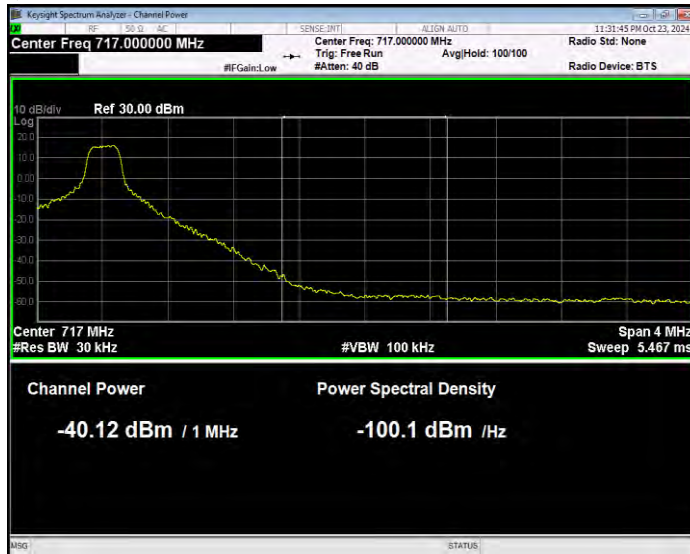

Band17 QPSK BW=10MHz Channel=23800 RB Size=1 Position=#Max Extended