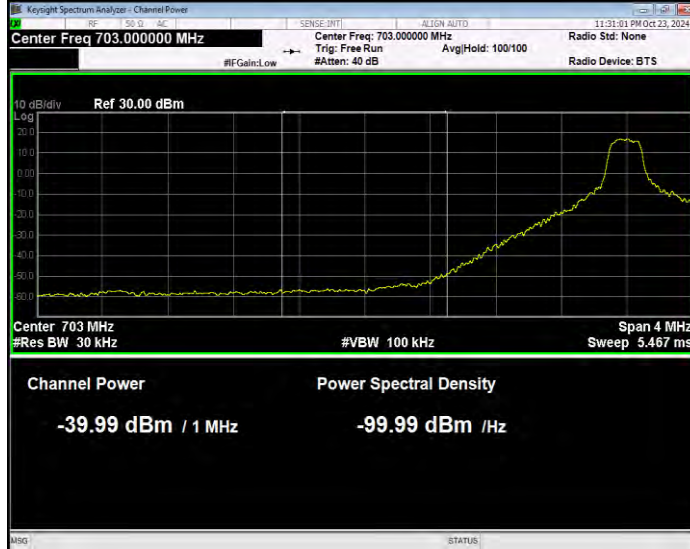

Band17 QPSK BW=10MHz Channel=23780 RB Size=1 Position=#0 Extended