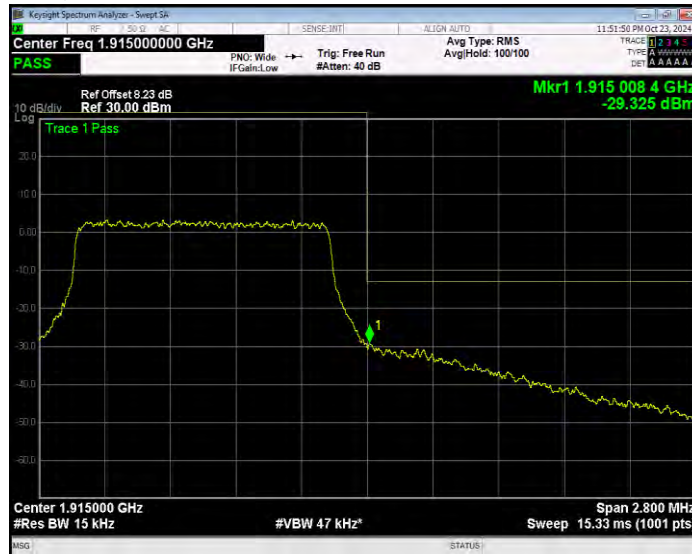

Band25 16QAM BW=1.4MHz Channel=26683 RB Size=6 Position=#0 Normal