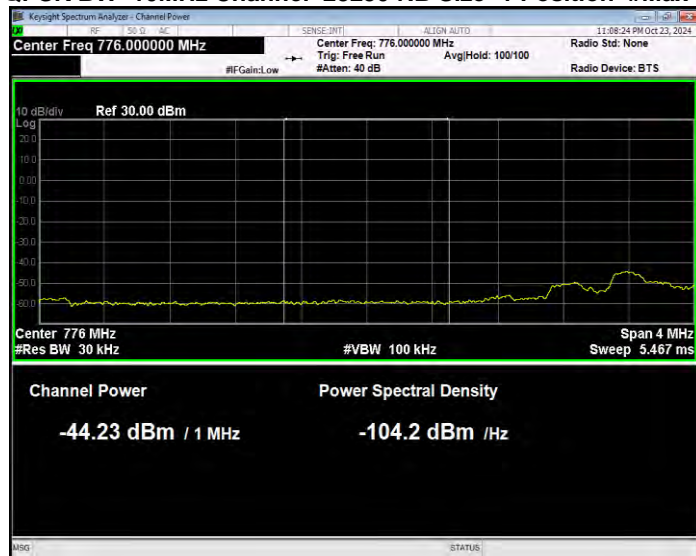

Band13 QPSK BW=10MHz Channel=23230 RB Size=1 Position=#Max Extended