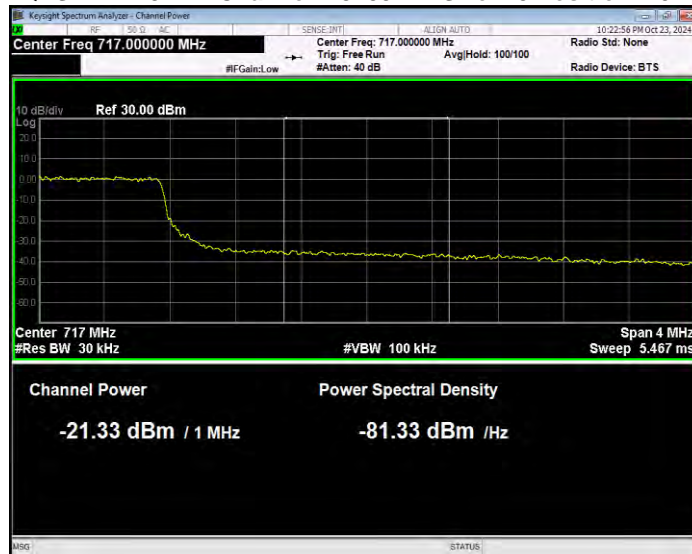

Band12 QPSK BW=5MHz Channel=23155 RB Size=1 Position=#0 Normal

Band12 QPSK BW=5MHz Channel=23155 RB Size=1 Position=#Max Extended

Band12 QPSK BW=5MHz Channel=23155 RB Size=1 Position=#Max Normal

Band12 QPSK BW=5MHz Channel=23155 RB Size=25 Position=#0 Extended