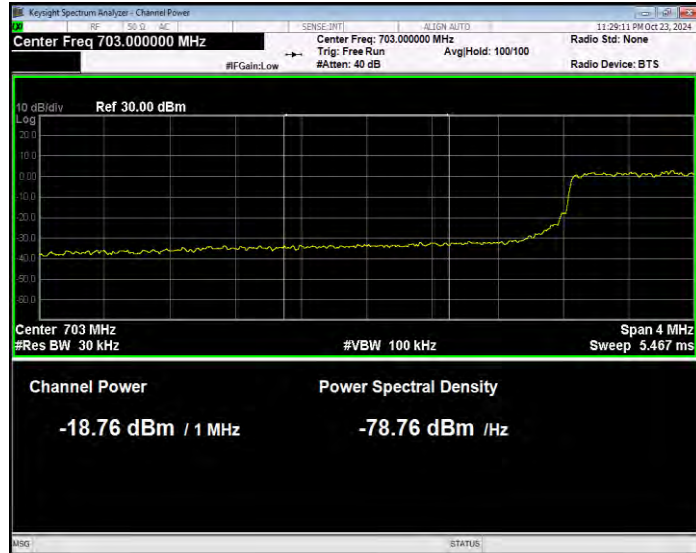

Band17 QPSK BW=5MHz Channel=23755 RB Size=25 Position=#0 Extended