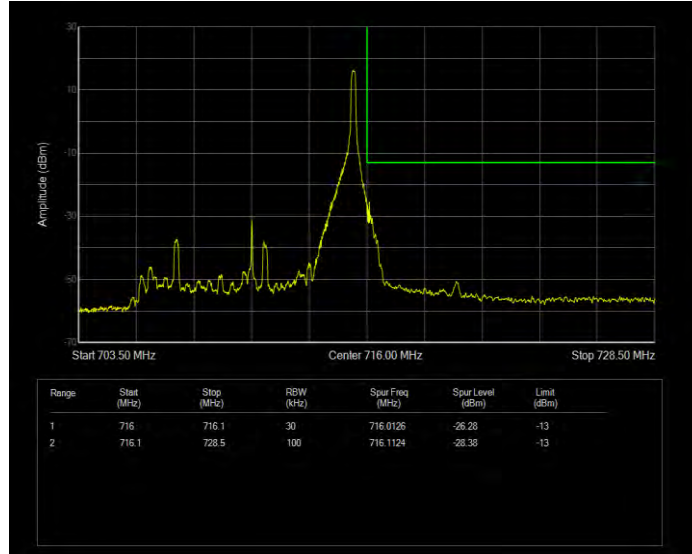

Band12 QPSK BW=10MHz Channel=23130 RB Size=1 Position=#Max Normal