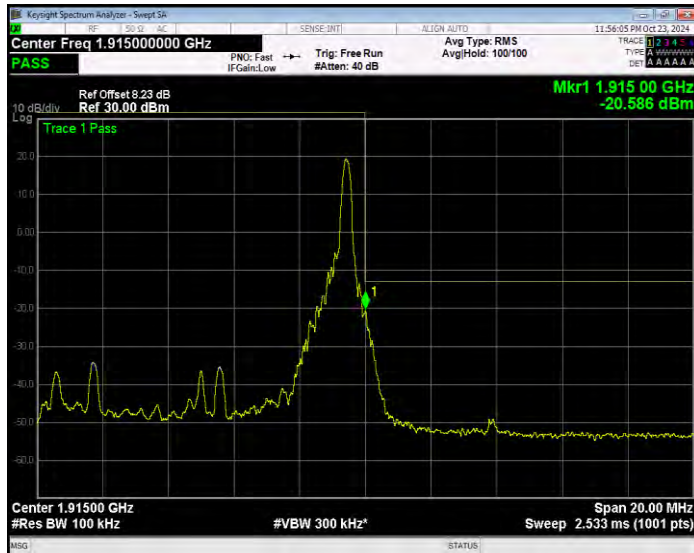

Band25 16QAM BW=10MHz Channel=26090 RB Size=50 Position=#0 Normal

Band25 16QAM BW=10MHz Channel=26640 RB Size=1 Position=#0 Extended

Band25 16QAM BW=10MHz Channel=26640 RB Size=1 Position=#0 Normal

Band25 16QAM BW=10MHz Channel=26640 RB Size=1 Position=#Max Extended