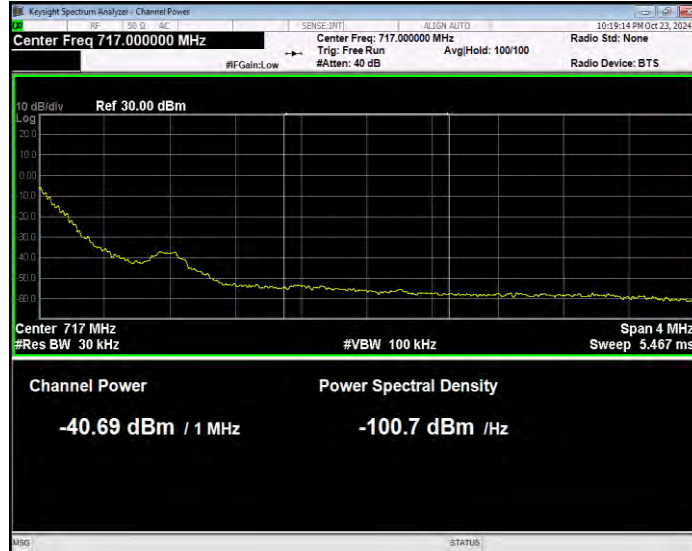

Band12 QPSK BW=1.4MHz Channel=23017 RB Size=1 Position=#Max Normal

Band12 QPSK BW=1.4MHz Channel=23017 RB Size=6 Position=#0 Extended

Band12 QPSK BW=1.4MHz Channel=23017 RB Size=6 Position=#0 Normal

Band12 QPSK BW=1.4MHz Channel=23173 RB Size=1 Position=#0 Extended