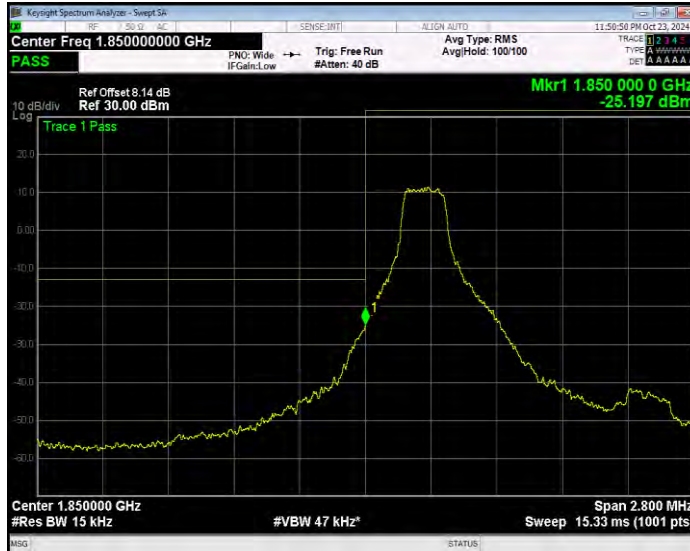

Band25 16QAM BW=1.4MHz Channel=26047 RB Size=1 Position=#0 Normal