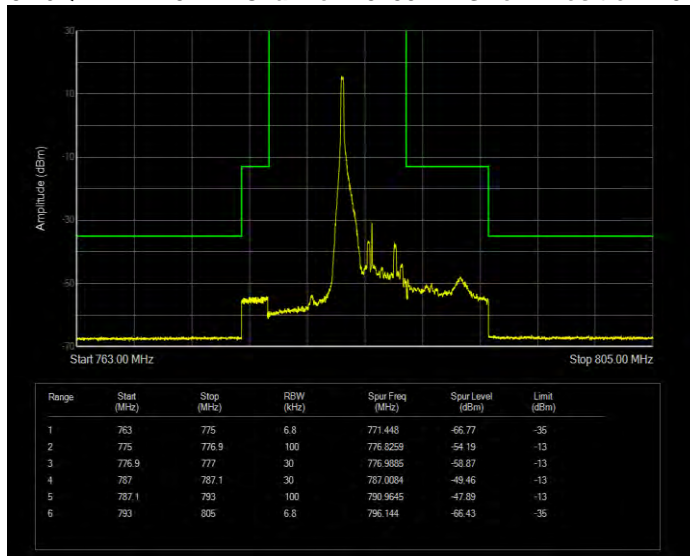

Band13 16QAM BW=5MHz Channel=23255 RB Size=1 Position=#0 Normal