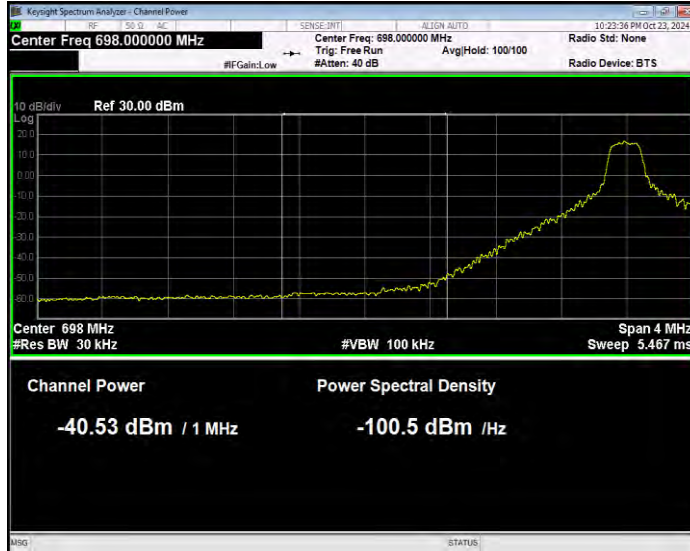

Band12 QPSK BW=10MHz Channel=23060 RB Size=1 Position=#0 Extended