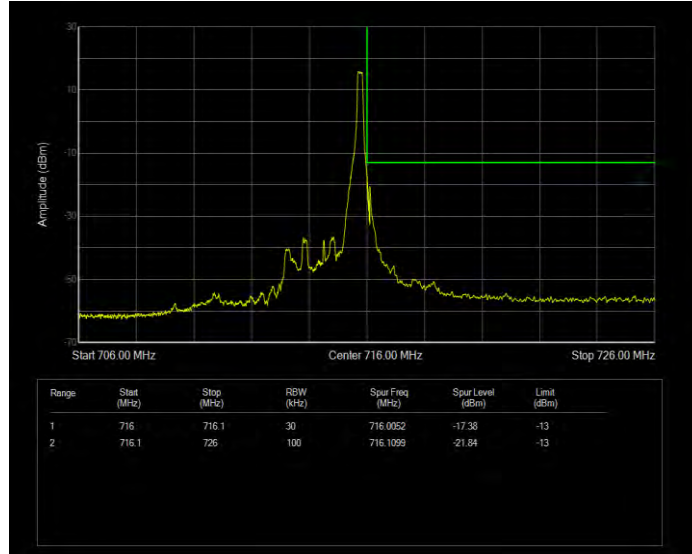

Band12 QPSK BW=3MHz Channel=23165 RB Size=1 Position=#Max Normal