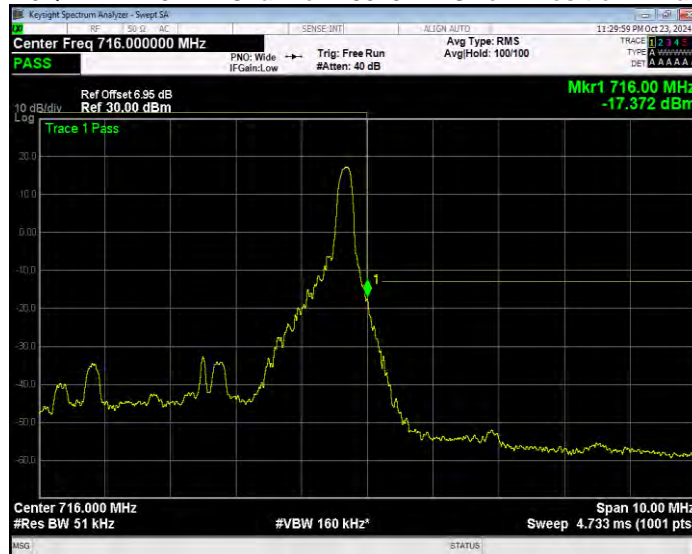

Band17 16QAM BW=5MHz Channel=23825 RB Size=1 Position=#Max Normal