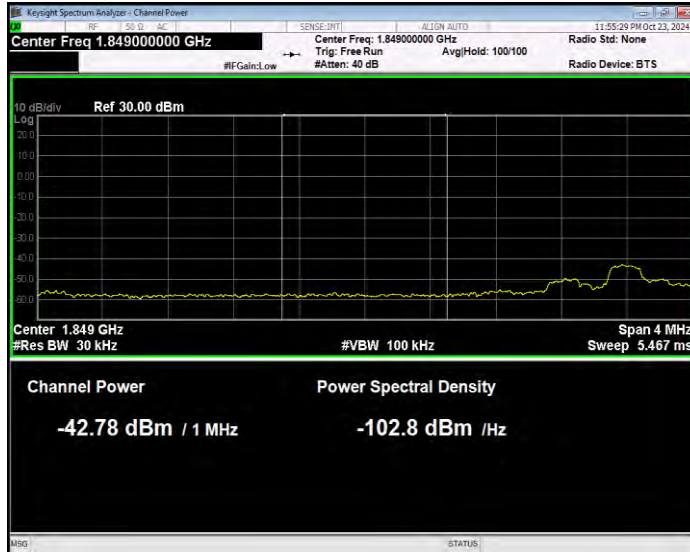

Band25 16QAM BW=10MHz Channel=26090 RB Size=1 Position=#Max Extended