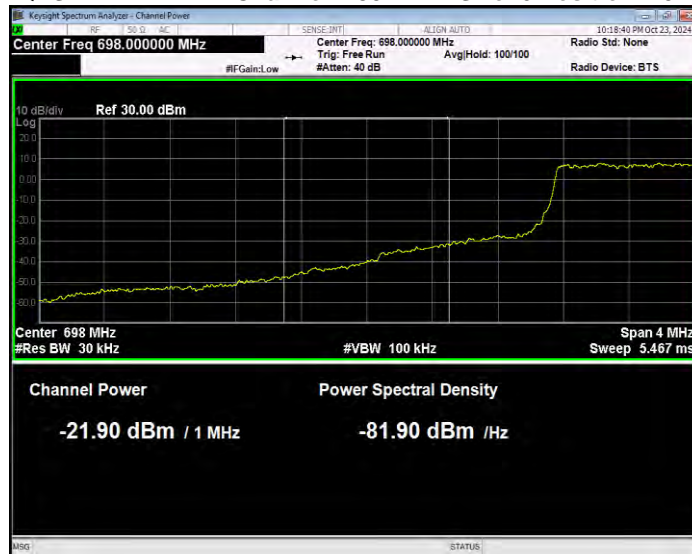

Band12 QPSK BW=1.4MHz Channel=23017 RB Size=1 Position=#Max Normal

Band12 QPSK BW=1.4MHz Channel=23017 RB Size=6 Position=#0 Extended

Band12 QPSK BW=1.4MHz Channel=23017 RB Size=6 Position=#0 Normal

Band12 QPSK BW=1.4MHz Channel=23173 RB Size=1 Position=#0 Extended