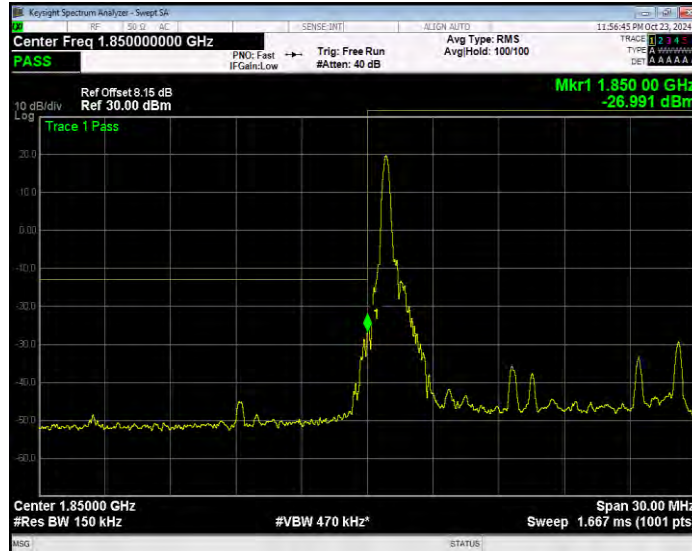

Band25 16QAM BW=10MHz Channel=26640 RB Size=50 Position=#0 Extended

Band25 16QAM BW=10MHz Channel=26640 RB Size=50 Position=#0 Normal

Band25 16QAM BW=15MHz Channel=26115 RB Size=1 Position=#0 Extended

Band25 16QAM BW=15MHz Channel=26115 RB Size=1 Position=#0 Normal