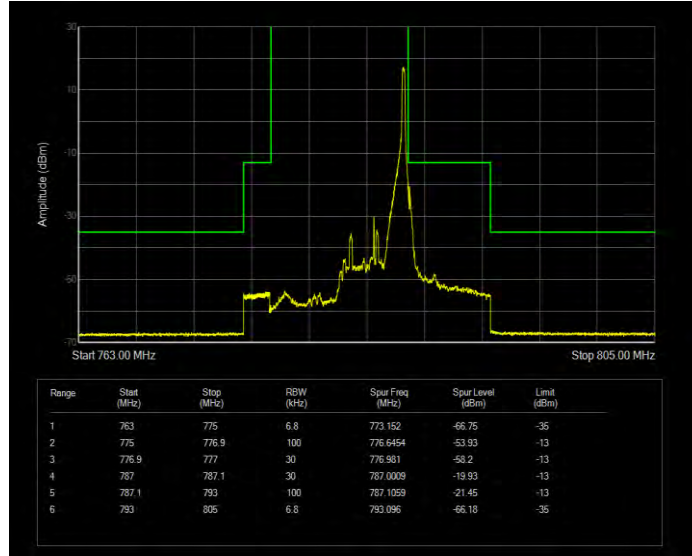

Band13 QPSK BW=5MHz Channel=23205 RB Size=1 Position=#Max Normal

Band13 QPSK BW=5MHz Channel=23205 RB Size=25 Position=#0 Extended

Band13 QPSK BW=5MHz Channel=23205 RB Size=25 Position=#0 Normal

Band13 QPSK BW=5MHz Channel=23255 RB Size=1 Position=#0 Extended

Band13 QPSK BW=5MHz Channel=23255 RB Size=1 Position=#0 Normal

Band13 QPSK BW=5MHz Channel=23255 RB Size=1 Position=#Max Extended

Band13 QPSK BW=5MHz Channel=23255 RB Size=1 Position=#Max Normal

Band13 QPSK BW=5MHz Channel=23255 RB Size=25 Position=#0 Extended