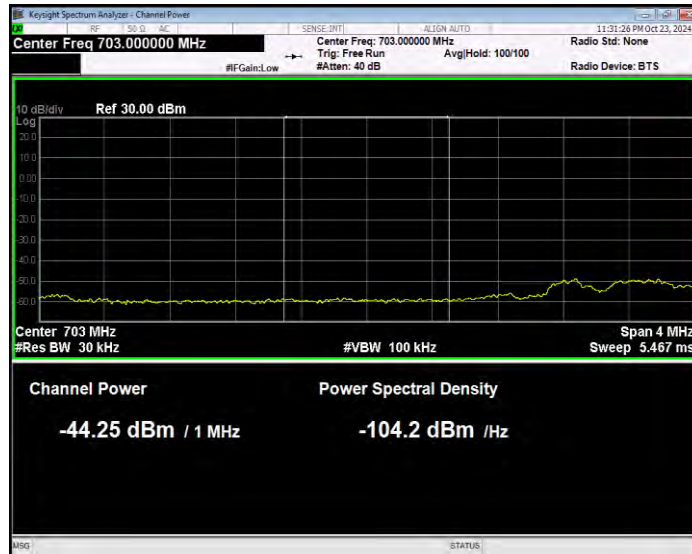

Band13 QPSK BW=5MHz Channel=23255 RB Size=25 Position=#0 Normal

Band17 16QAM BW=10MHz Channel=23780 RB Size=1 Position=#0 Extended

Band17 16QAM BW=10MHz Channel=23780 RB Size=1 Position=#0 Normal

Band17 16QAM BW=10MHz Channel=23780 RB Size=1 Position=#Max Extended