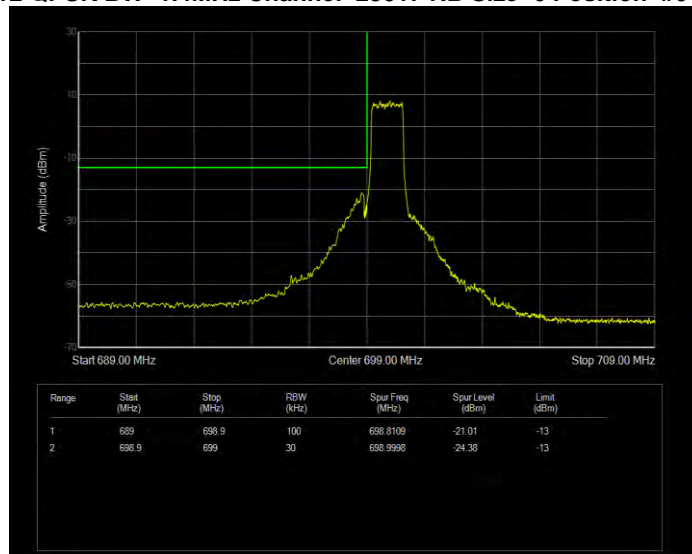

Band12 QPSK BW=1.4MHz Channel=23017 RB Size=1 Position=#Max Normal

Band12 QPSK BW=1.4MHz Channel=23017 RB Size=6 Position=#0 Extended

Band12 QPSK BW=1.4MHz Channel=23017 RB Size=6 Position=#0 Normal

Band12 QPSK BW=1.4MHz Channel=23173 RB Size=1 Position=#0 Extended