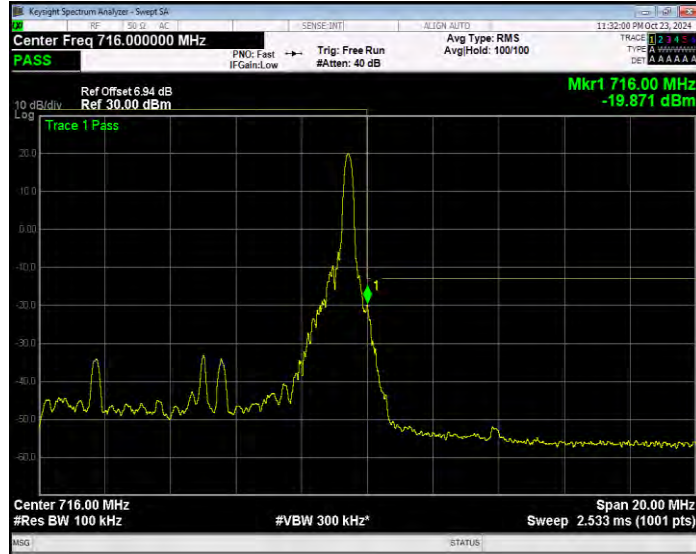

Band17 16QAM BW=10MHz Channel=23800 RB Size=1 Position=#Max Normal