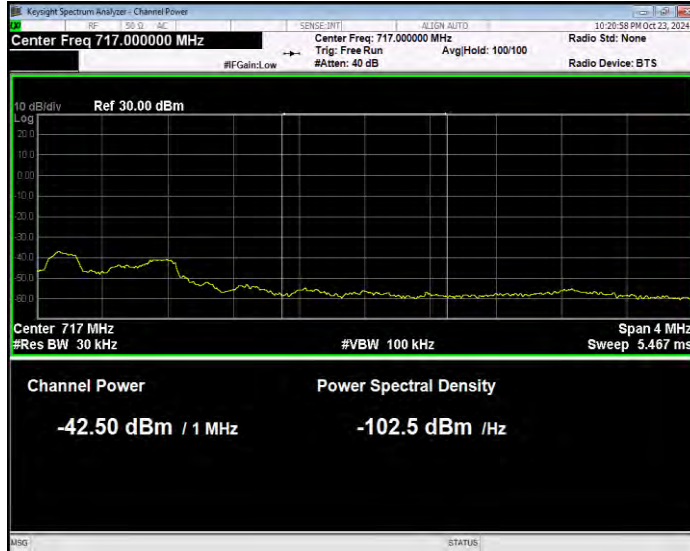

Band12 QPSK BW=3MHz Channel=23025 RB Size=1 Position=#Max Normal

Band12 QPSK BW=3MHz Channel=23025 RB Size=15 Position=#0 Extended

Band12 QPSK BW=3MHz Channel=23025 RB Size=15 Position=#0 Normal

Band12 QPSK BW=3MHz Channel=23165 RB Size=1 Position=#0 Extended