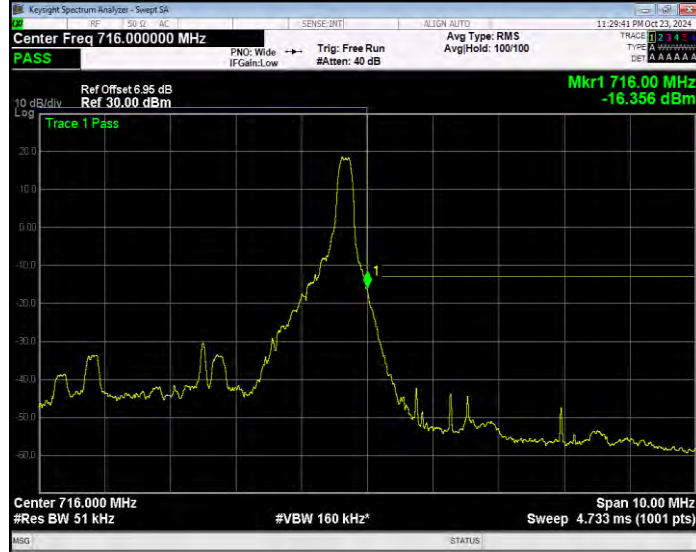

Band17 QPSK BW=5MHz Channel=23825 RB Size=1 Position=#Max Normal