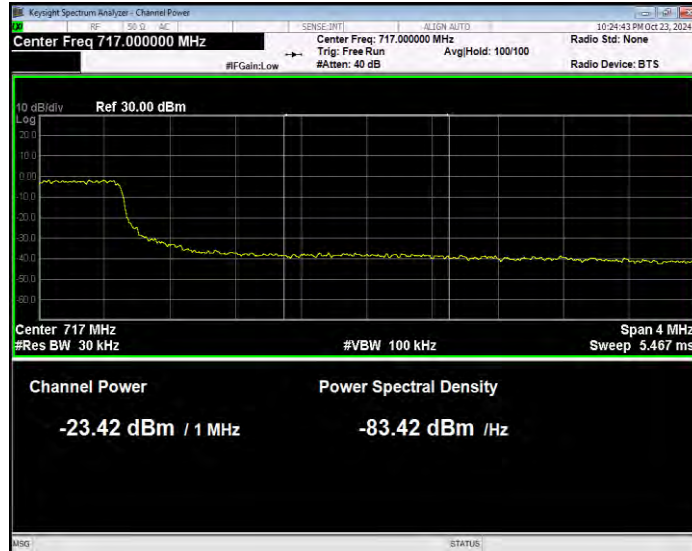

Band12 QPSK BW=10MHz Channel=23130 RB Size=1 Position=#0 Normal

Band12 QPSK BW=10MHz Channel=23130 RB Size=1 Position=#Max Extended

Band12 QPSK BW=10MHz Channel=23130 RB Size=1 Position=#Max Normal

Band12 QPSK BW=10MHz Channel=23130 RB Size=50 Position=#0 Extended