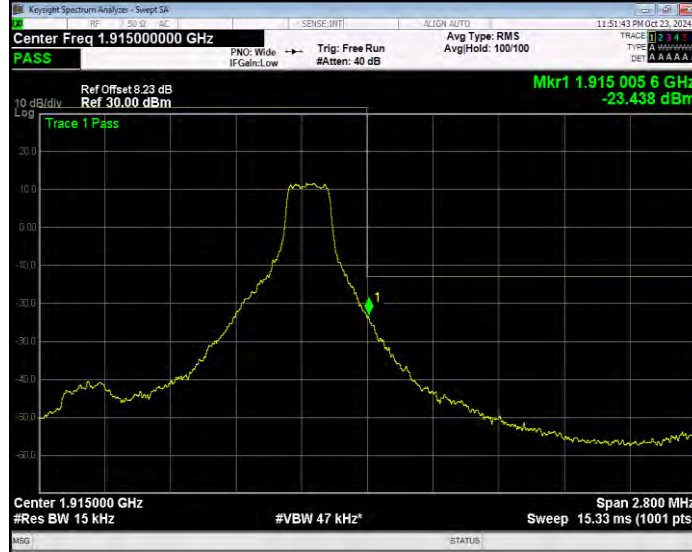

Band25 16QAM BW=1.4MHz Channel=26683 RB Size=1 Position=#Max Normal