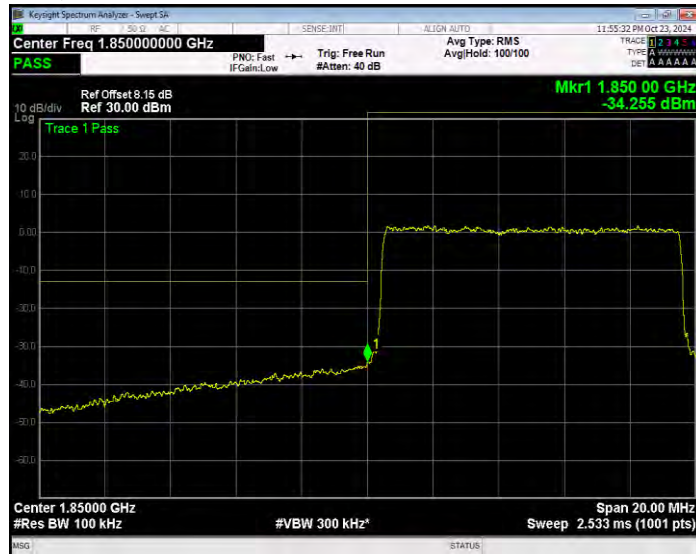

Band25 16QAM BW=10MHz Channel=26090 RB Size=50 Position=#0 Normal