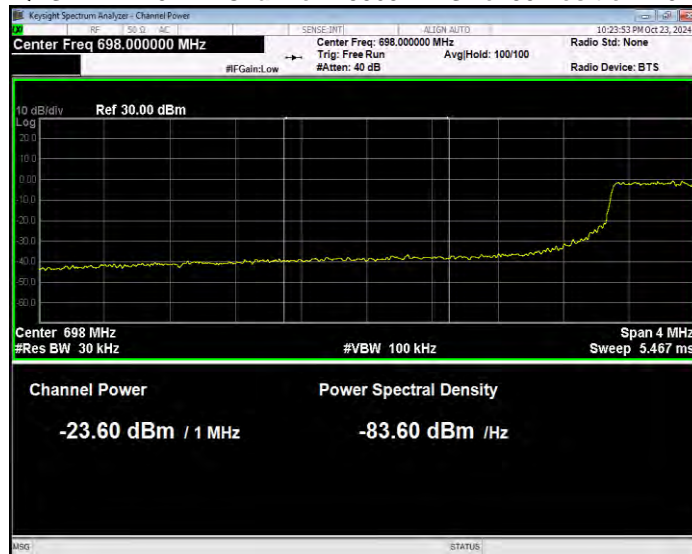

Band12 QPSK BW=10MHz Channel=23060 RB Size=50 Position=#0 Extended