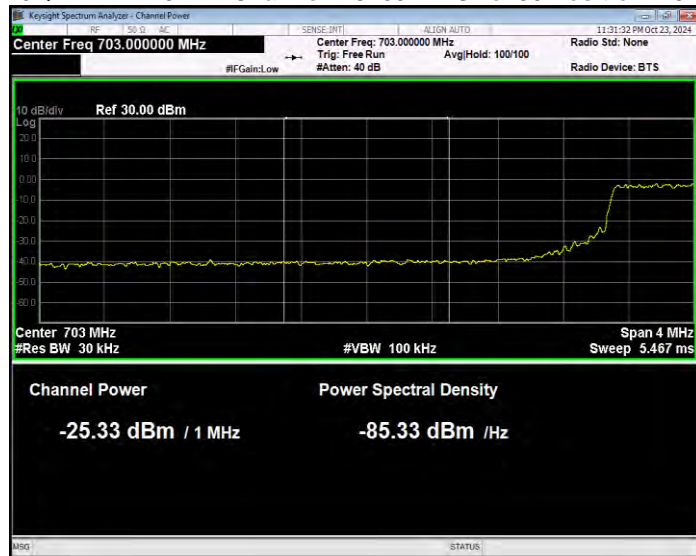

Band17 16QAM BW=10MHz Channel=23780 RB Size=50 Position=#0 Extended