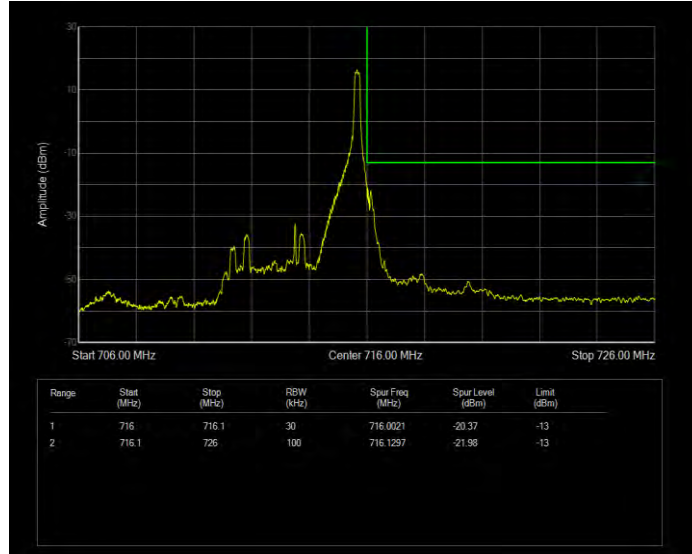

Band12 QPSK BW=5MHz Channel=23155 RB Size=1 Position=#Max Normal