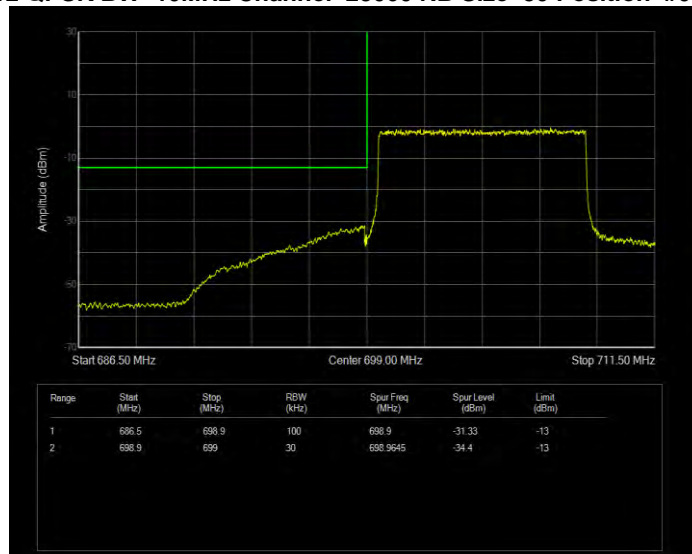

Band12 QPSK BW=1.4MHz Channel=23173 RB Size=6 Position=#0 Normal

Band12 QPSK BW=10MHz Channel=23060 RB Size=1 Position=#0 Extended

Band12 QPSK BW=10MHz Channel=23060 RB Size=1 Position=#0 Normal

Band12 QPSK BW=10MHz Channel=23060 RB Size=1 Position=#Max Extended

Band12 QPSK BW=10MHz Channel=23060 RB Size=1 Position=#Max Normal

Band12 QPSK BW=10MHz Channel=23060 RB Size=50 Position=#0 Extended

Band12 QPSK BW=10MHz Channel=23060 RB Size=50 Position=#0 Normal

Band12 QPSK BW=10MHz Channel=23130 RB Size=1 Position=#0 Extended