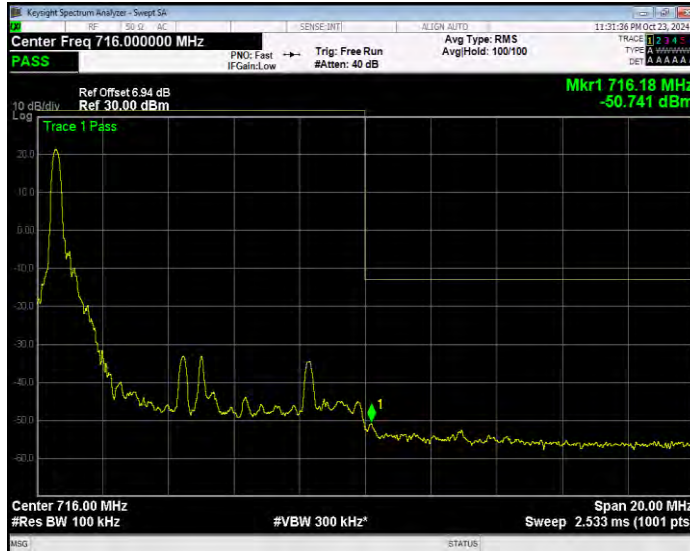

Band17 QPSK BW=10MHz Channel=23800 RB Size=1 Position=#0 Normal