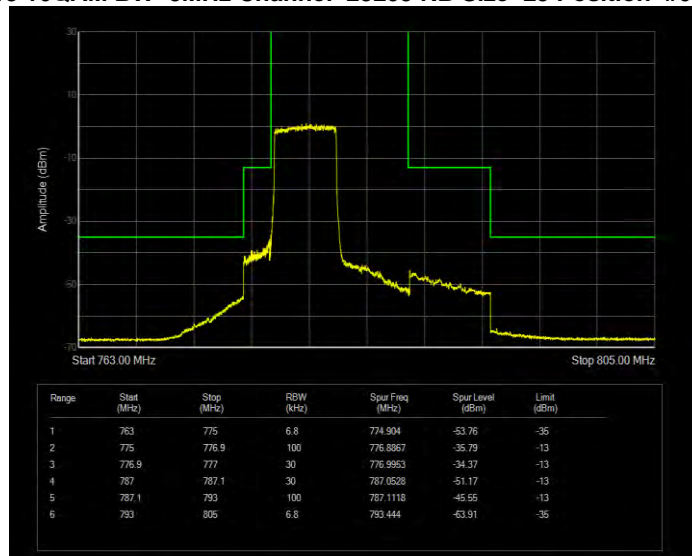

Band13 16QAM BW=5MHz Channel=23205 RB Size=1 Position=#0 Normal

Band13 16QAM BW=5MHz Channel=23205 RB Size=1 Position=#Max Extended

Band13 16QAM BW=5MHz Channel=23205 RB Size=1 Position=#Max Normal

Band13 16QAM BW=5MHz Channel=23205 RB Size=25 Position=#0 Extended

Band13 16QAM BW=5MHz Channel=23205 RB Size=25 Position=#0 Normal

Band13 16QAM BW=5MHz Channel=23255 RB Size=1 Position=#0 Extended

Band13 16QAM BW=5MHz Channel=23255 RB Size=1 Position=#0 Normal

Band13 16QAM BW=5MHz Channel=23255 RB Size=1 Position=#Max Extended