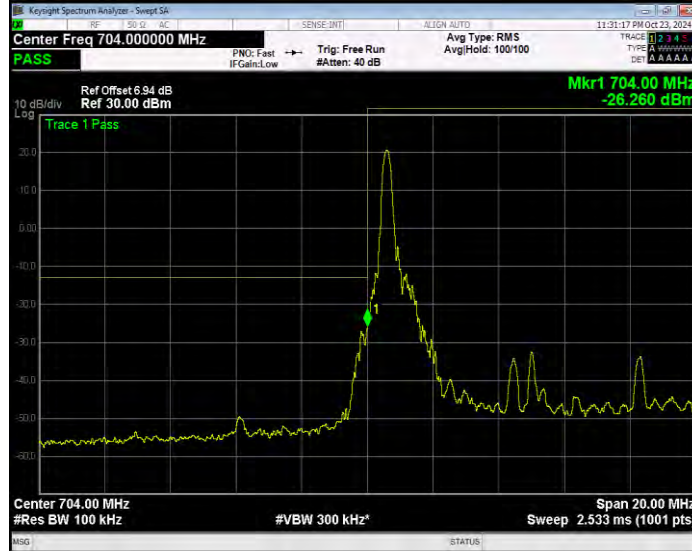

Band17 16QAM BW=10MHz Channel=23780 RB Size=1 Position=#0 Normal