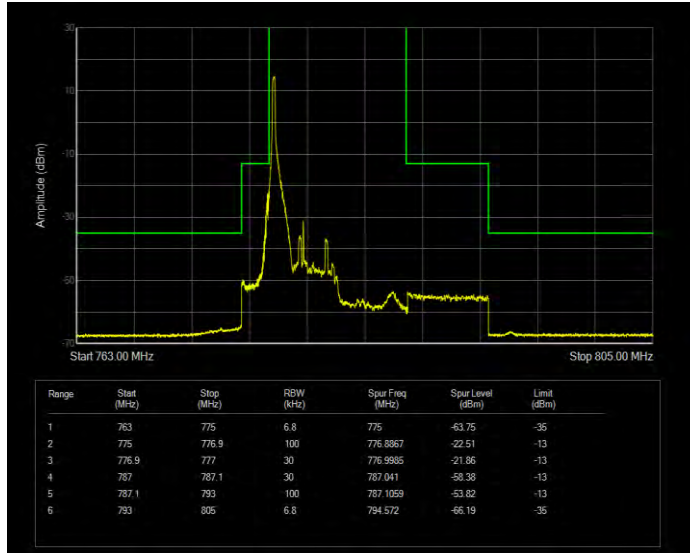

Band13 16QAM BW=5MHz Channel=23205 RB Size=1 Position=#0 Normal