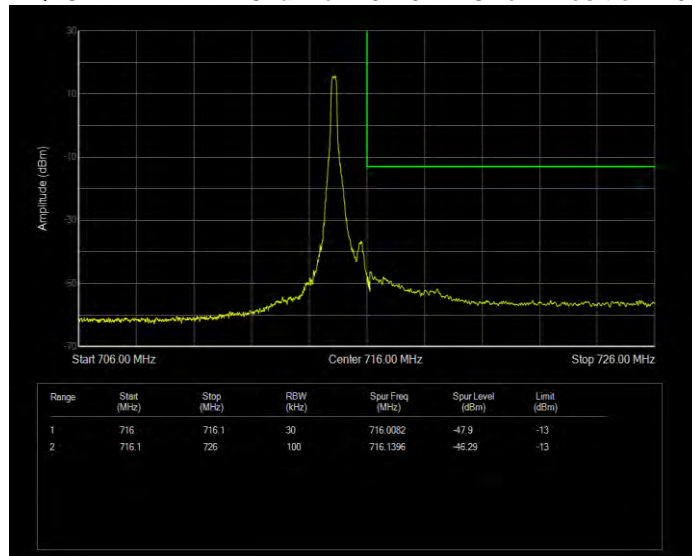

Band12 QPSK BW=1.4MHz Channel=23173 RB Size=1 Position=#0 Normal