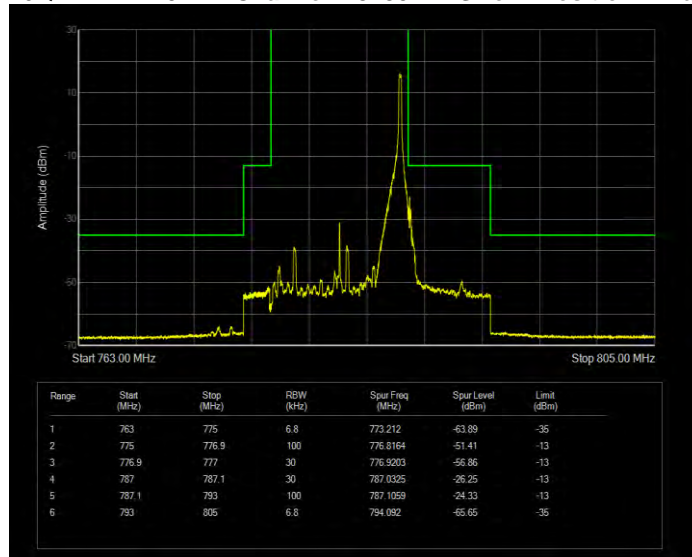

Band13 16QAM BW=10MHz Channel=23230 RB Size=1 Position=#Max Normal