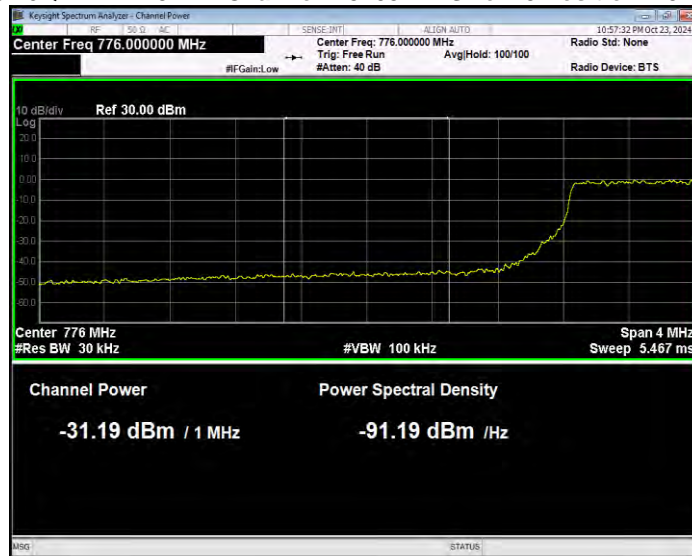

Band13 16QAM BW=5MHz Channel=23205 RB Size=1 Position=#0 Normal

Band13 16QAM BW=5MHz Channel=23205 RB Size=1 Position=#Max Extended

Band13 16QAM BW=5MHz Channel=23205 RB Size=1 Position=#Max Normal

Band13 16QAM BW=5MHz Channel=23205 RB Size=25 Position=#0 Extended