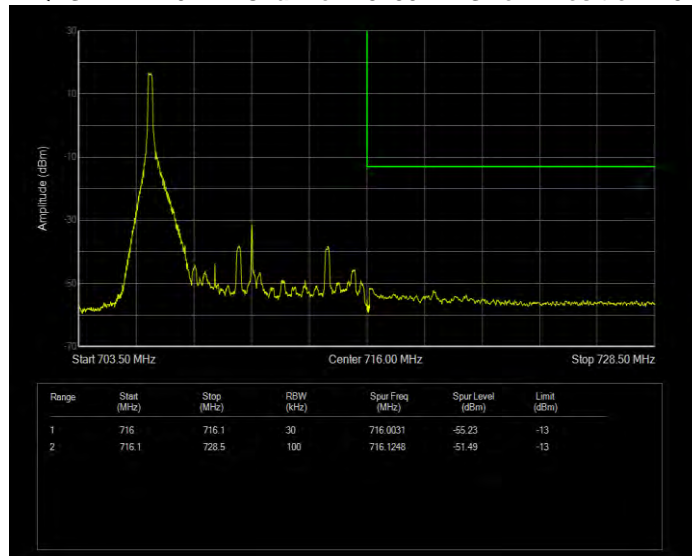

Band12 QPSK BW=10MHz Channel=23130 RB Size=1 Position=#0 Normal