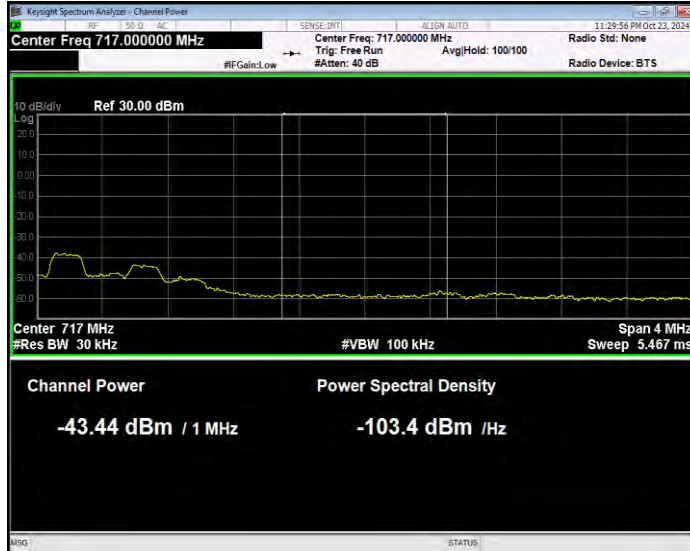

Band17 16QAM BW=5MHz Channel=23755 RB Size=1 Position=#Max Normal

Band17 16QAM BW=5MHz Channel=23755 RB Size=25 Position=#0 Extended

Band17 16QAM BW=5MHz Channel=23755 RB Size=25 Position=#0 Normal

Band17 16QAM BW=5MHz Channel=23825 RB Size=1 Position=#0 Extended