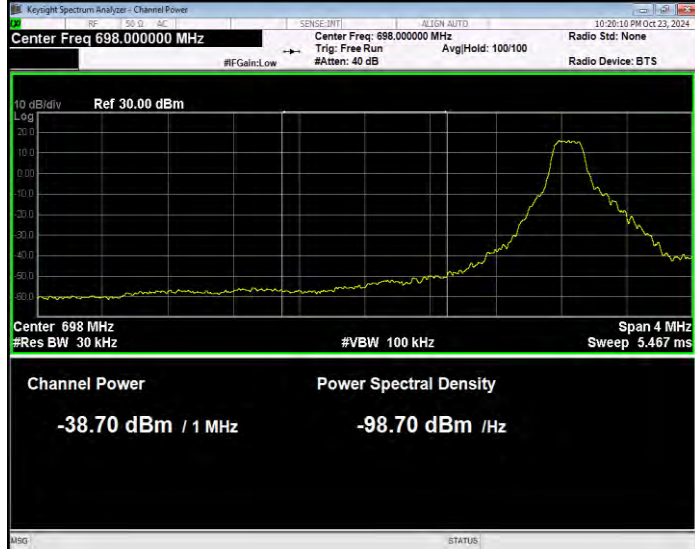

Band12 QPSK BW=3MHz Channel=23025 RB Size=1 Position=#0 Extended