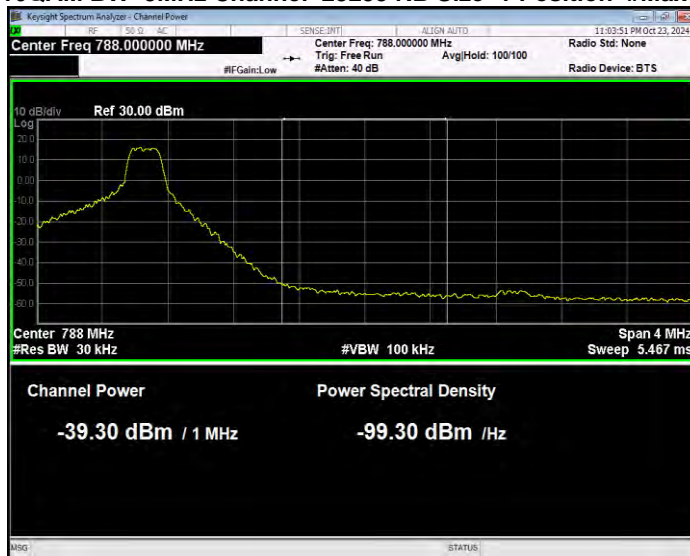

Band13 16QAM BW=5MHz Channel=23205 RB Size=25 Position=#0 Normal

Band13 16QAM BW=5MHz Channel=23255 RB Size=1 Position=#0 Extended

Band13 16QAM BW=5MHz Channel=23255 RB Size=1 Position=#0 Normal

Band13 16QAM BW=5MHz Channel=23255 RB Size=1 Position=#Max Extended