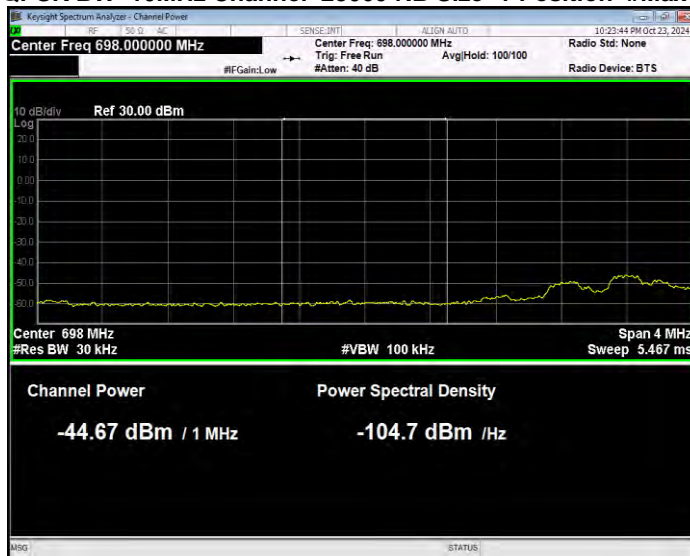

Band12 QPSK BW=1.4MHz Channel=23173 RB Size=6 Position=#0 Normal

Band12 QPSK BW=10MHz Channel=23060 RB Size=1 Position=#0 Extended

Band12 QPSK BW=10MHz Channel=23060 RB Size=1 Position=#0 Normal

Band12 QPSK BW=10MHz Channel=23060 RB Size=1 Position=#Max Extended