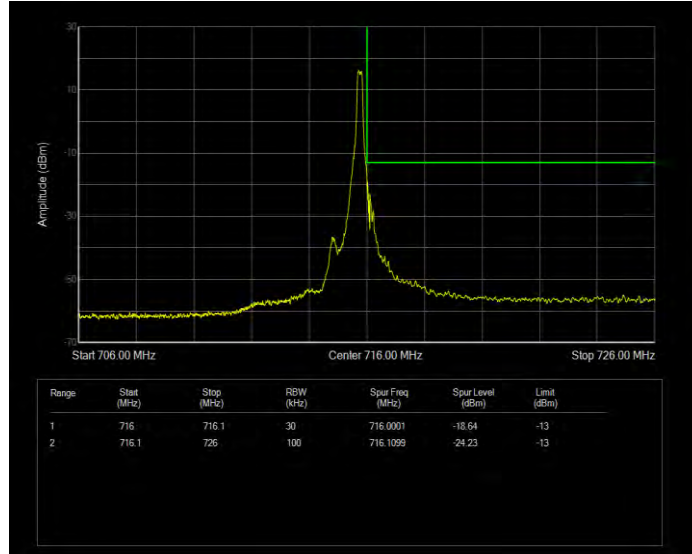

Band12 QPSK BW=1.4MHz Channel=23173 RB Size=1 Position=#Max Normal