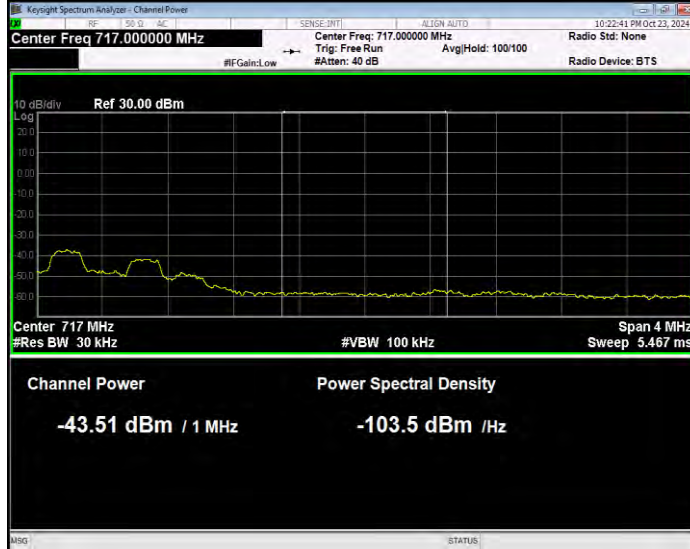

Band12 QPSK BW=5MHz Channel=23035 RB Size=1 Position=#Max Normal

Band12 QPSK BW=5MHz Channel=23035 RB Size=25 Position=#0 Extended

Band12 QPSK BW=5MHz Channel=23035 RB Size=25 Position=#0 Normal

Band12 QPSK BW=5MHz Channel=23155 RB Size=1 Position=#0 Extended