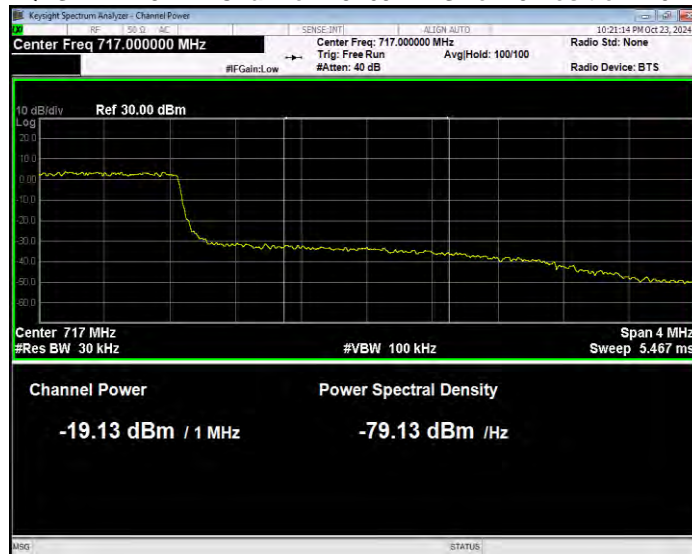

Band12 QPSK BW=3MHz Channel=23165 RB Size=1 Position=#0 Normal

Band12 QPSK BW=3MHz Channel=23165 RB Size=1 Position=#Max Extended

Band12 QPSK BW=3MHz Channel=23165 RB Size=1 Position=#Max Normal

Band12 QPSK BW=3MHz Channel=23165 RB Size=15 Position=#0 Extended