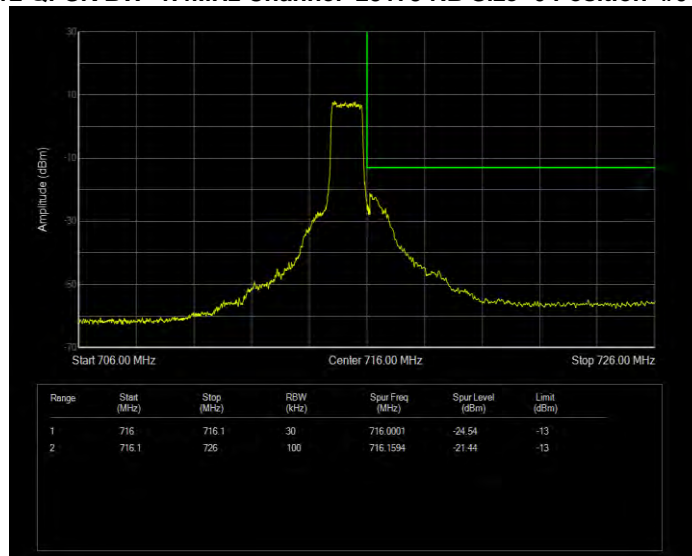

Band12 QPSK BW=1.4MHz Channel=23173 RB Size=1 Position=#0 Normal

Band12 QPSK BW=1.4MHz Channel=23173 RB Size=1 Position=#Max Extended

Band12 QPSK BW=1.4MHz Channel=23173 RB Size=1 Position=#Max Normal

Band12 QPSK BW=1.4MHz Channel=23173 RB Size=6 Position=#0 Extended

Band12 QPSK BW=1.4MHz Channel=23173 RB Size=6 Position=#0 Normal

Band12 QPSK BW=10MHz Channel=23060 RB Size=1 Position=#0 Extended

Band12 QPSK BW=10MHz Channel=23060 RB Size=1 Position=#0 Normal

Band12 QPSK BW=10MHz Channel=23060 RB Size=1 Position=#Max Extended