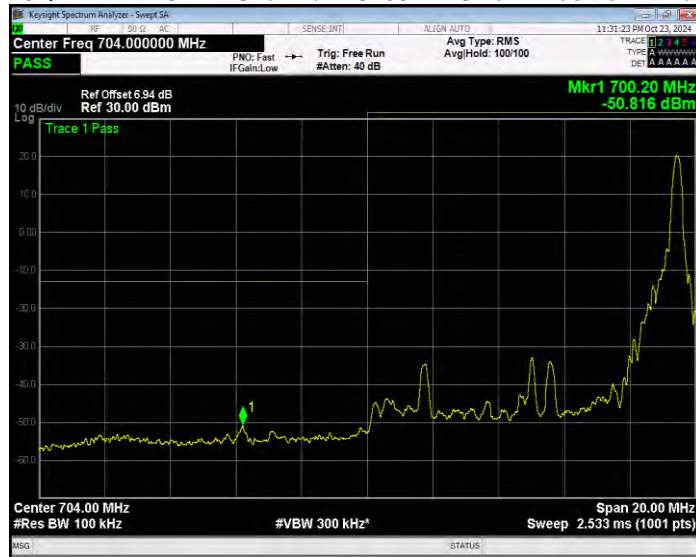

Band17 16QAM BW=10MHz Channel=23780 RB Size=1 Position=#Max Normal