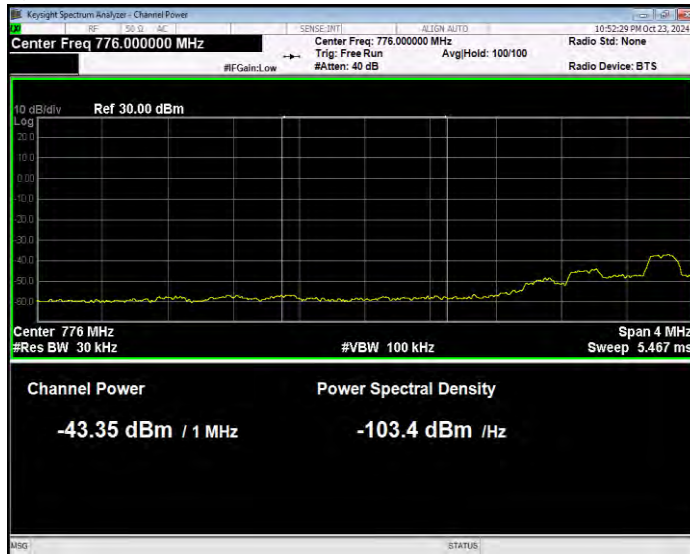

Band13 QPSK BW=10MHz Channel=23230 RB Size=50 Position=#0 Normal

Band13 QPSK BW=5MHz Channel=23205 RB Size=1 Position=#0 Extended

Band13 QPSK BW=5MHz Channel=23205 RB Size=1 Position=#0 Normal

Band13 QPSK BW=5MHz Channel=23205 RB Size=1 Position=#Max Extended