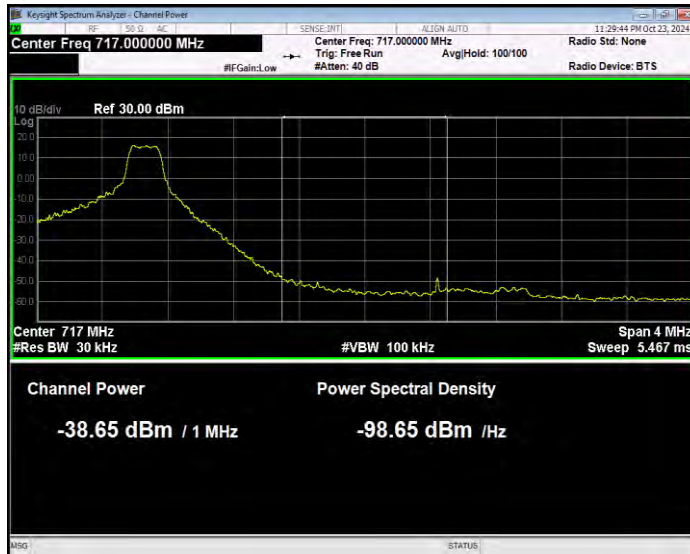

Band17 QPSK BW=5MHz Channel=23825 RB Size=1 Position=#Max Extended