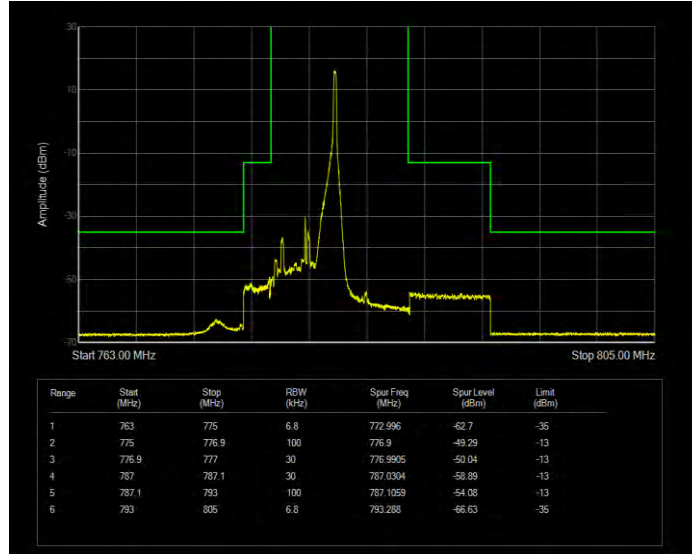

Band13 QPSK BW=10MHz Channel=23230 RB Size=50 Position=#0 Normal

Band13 QPSK BW=5MHz Channel=23205 RB Size=1 Position=#0 Extended

Band13 QPSK BW=5MHz Channel=23205 RB Size=1 Position=#0 Normal

Band13 QPSK BW=5MHz Channel=23205 RB Size=1 Position=#Max Extended

Band13 QPSK BW=5MHz Channel=23205 RB Size=1 Position=#Max Normal

Band13 QPSK BW=5MHz Channel=23205 RB Size=25 Position=#0 Extended

Band13 QPSK BW=5MHz Channel=23205 RB Size=25 Position=#0 Normal

Band13 QPSK BW=5MHz Channel=23255 RB Size=1 Position=#0 Extended