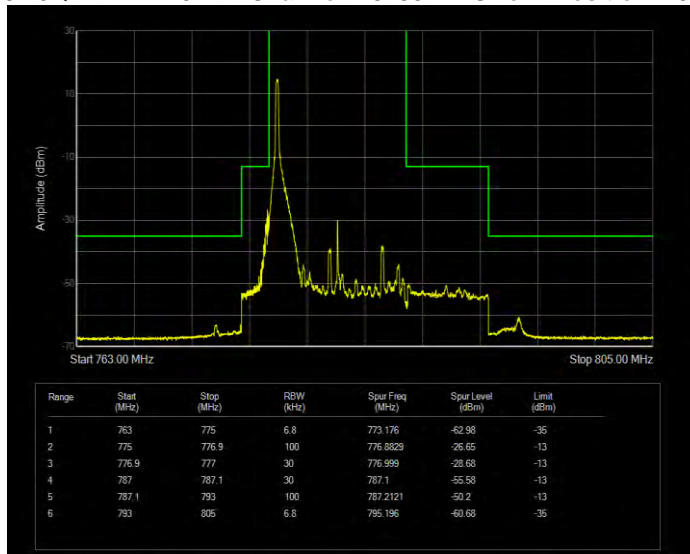

Band13 16QAM BW=10MHz Channel=23230 RB Size=1 Position=#0 Normal