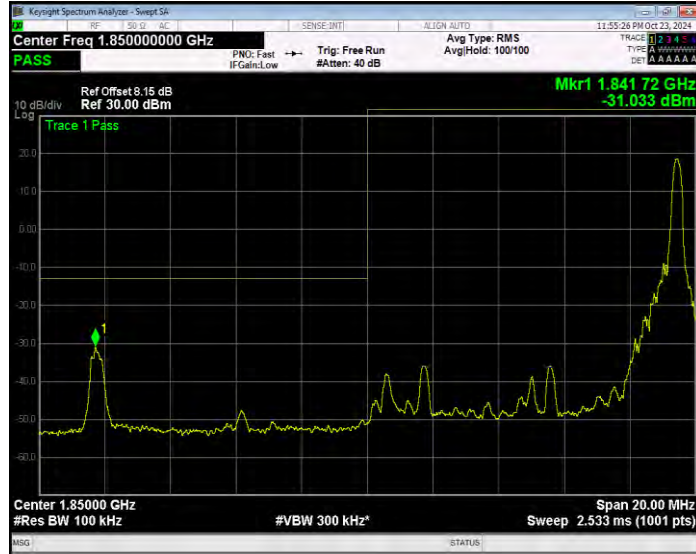

Band25 16QAM BW=10MHz Channel=26090 RB Size=1 Position=#Max Normal