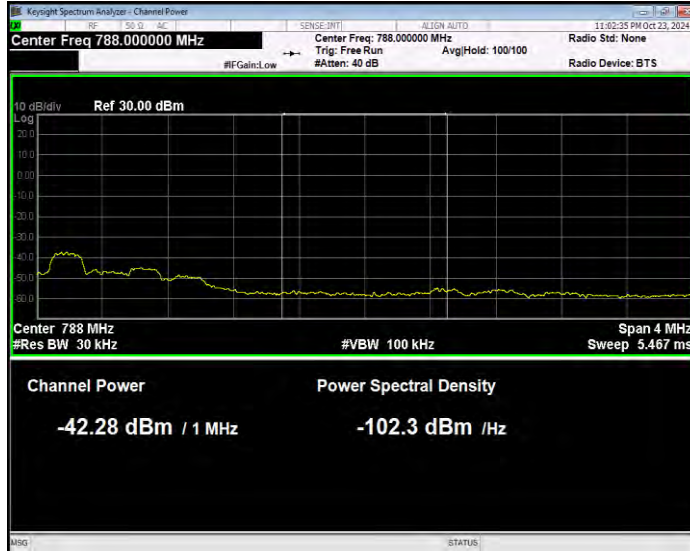

Band13 16QAM BW=5MHz Channel=23255 RB Size=1 Position=#0 Extended