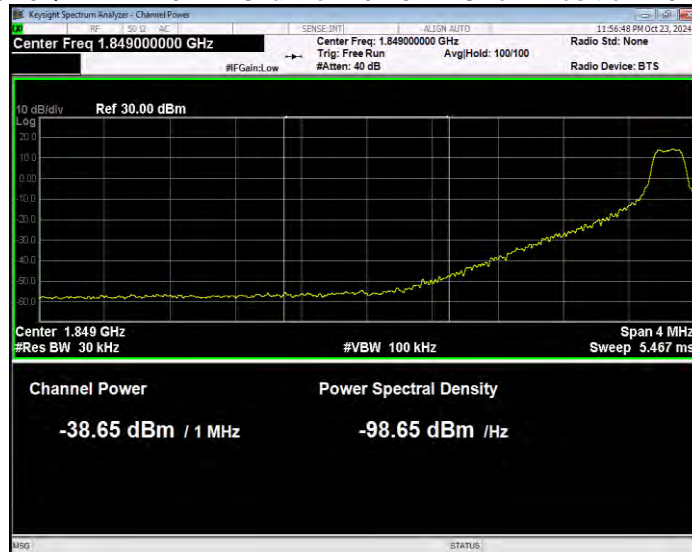

Band25 16QAM BW=15MHz Channel=26115 RB Size=1 Position=#0 Extended