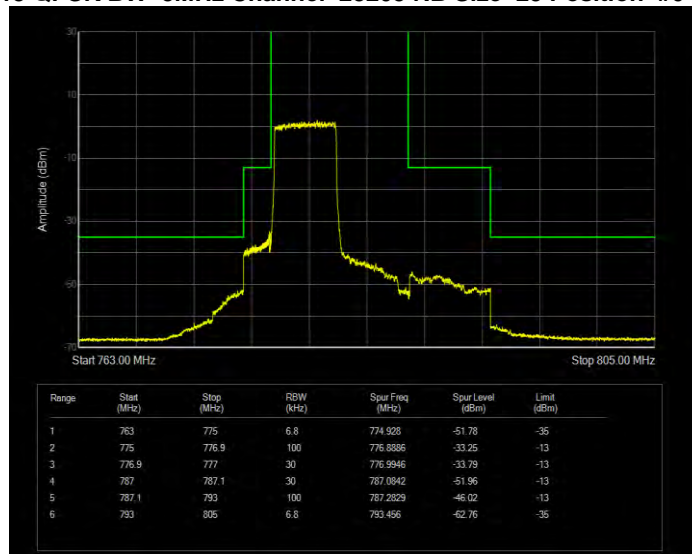

Band13 QPSK BW=10MHz Channel=23230 RB Size=50 Position=#0 Normal

Band13 QPSK BW=5MHz Channel=23205 RB Size=1 Position=#0 Extended

Band13 QPSK BW=5MHz Channel=23205 RB Size=1 Position=#0 Normal

Band13 QPSK BW=5MHz Channel=23205 RB Size=1 Position=#Max Extended

Band13 QPSK BW=5MHz Channel=23205 RB Size=1 Position=#Max Normal

Band13 QPSK BW=5MHz Channel=23205 RB Size=25 Position=#0 Extended

Band13 QPSK BW=5MHz Channel=23205 RB Size=25 Position=#0 Normal

Band13 QPSK BW=5MHz Channel=23255 RB Size=1 Position=#0 Extended