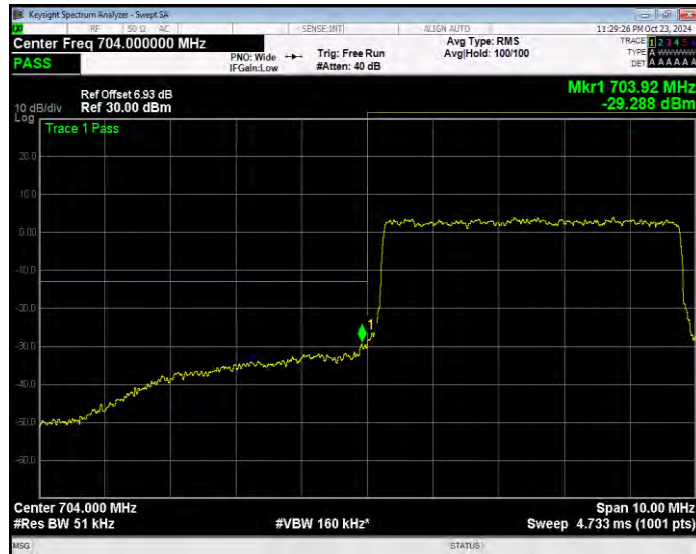

Band17 16QAM BW=5MHz Channel=23755 RB Size=25 Position=#0 Normal