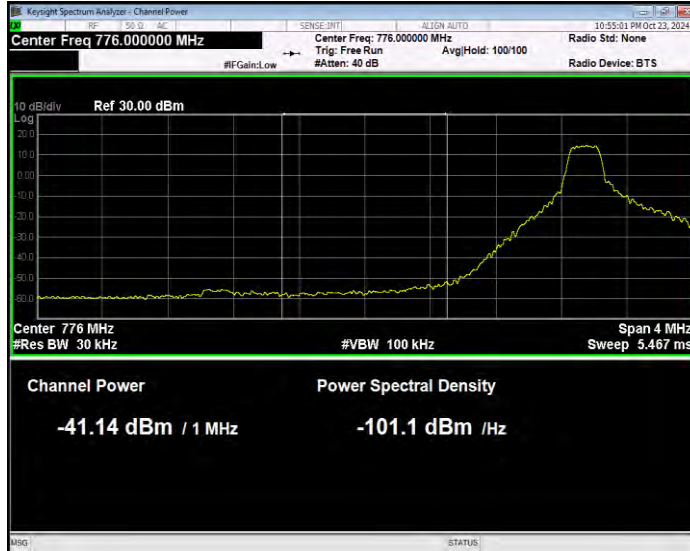

Band13 16QAM BW=10MHz Channel=23230 RB Size=1 Position=#Max Normal

Band13 16QAM BW=10MHz Channel=23230 RB Size=50 Position=#0 Extended

Band13 16QAM BW=10MHz Channel=23230 RB Size=50 Position=#0 Normal

Band13 16QAM BW=5MHz Channel=23205 RB Size=1 Position=#0 Extended