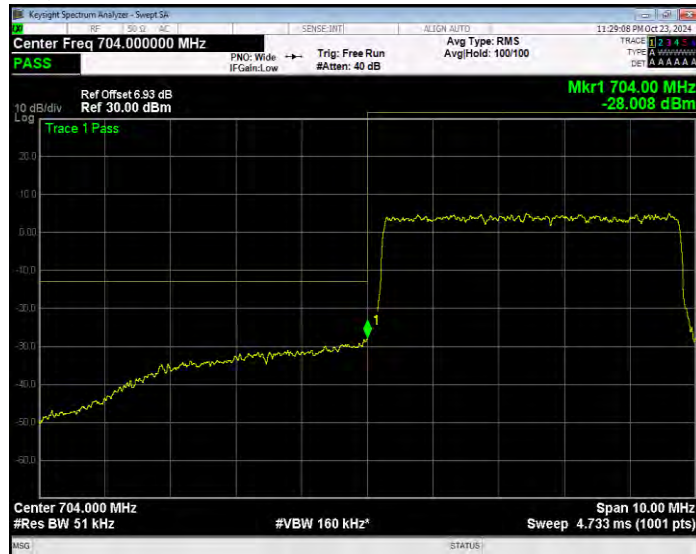

Band17 QPSK BW=5MHz Channel=23755 RB Size=25 Position=#0 Normal