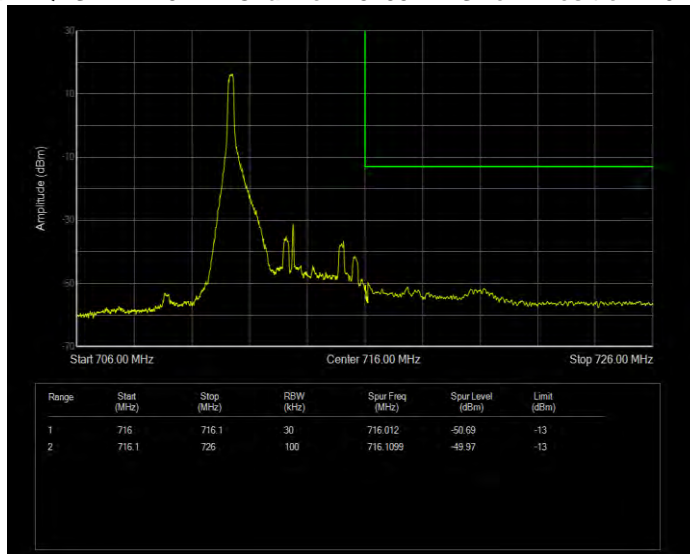

Band12 QPSK BW=5MHz Channel=23035 RB Size=1 Position=#Max Normal

Band12 QPSK BW=5MHz Channel=23035 RB Size=25 Position=#0 Extended

Band12 QPSK BW=5MHz Channel=23035 RB Size=25 Position=#0 Normal

Band12 QPSK BW=5MHz Channel=23155 RB Size=1 Position=#0 Extended

Band12 QPSK BW=5MHz Channel=23155 RB Size=1 Position=#0 Normal

Band12 QPSK BW=5MHz Channel=23155 RB Size=1 Position=#Max Extended

Band12 QPSK BW=5MHz Channel=23155 RB Size=1 Position=#Max Normal

Band12 QPSK BW=5MHz Channel=23155 RB Size=25 Position=#0 Extended