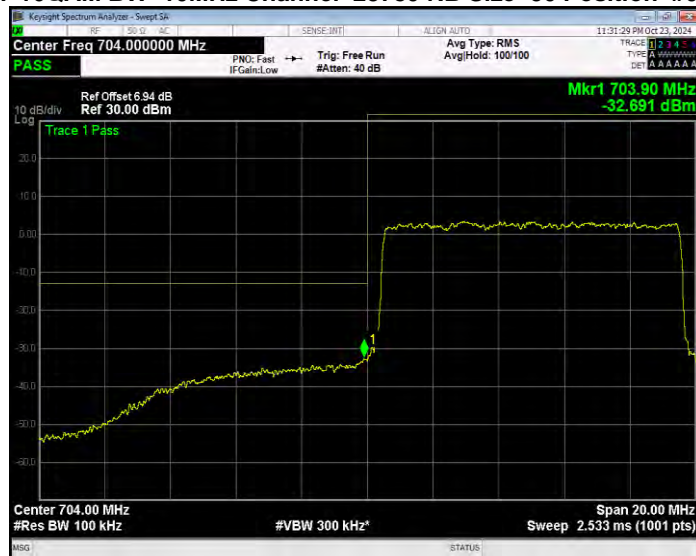

Band17 16QAM BW=10MHz Channel=23780 RB Size=50 Position=#0 Normal