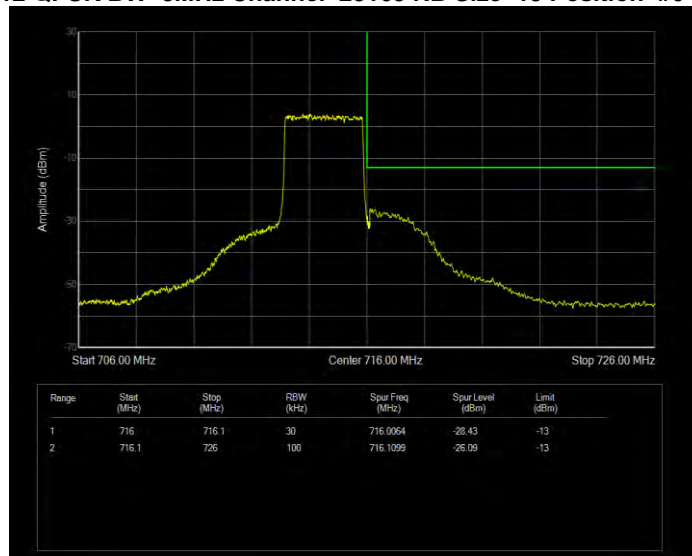

Band12 QPSK BW=3MHz Channel=23165 RB Size=15 Position=#0 Normal