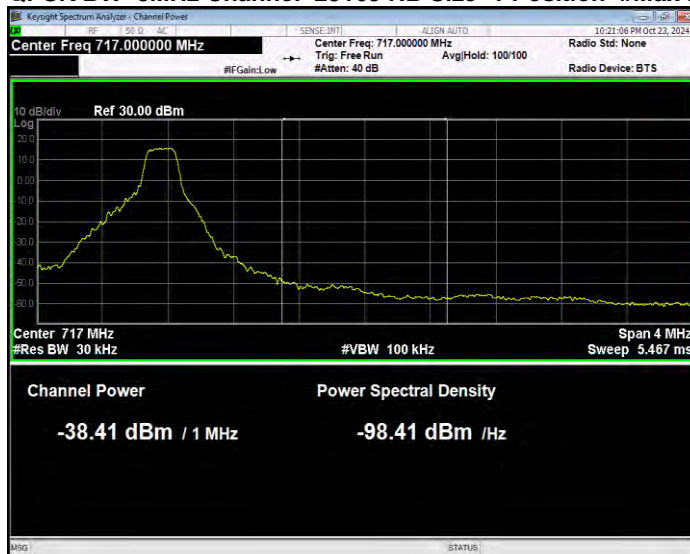

Band12 QPSK BW=3MHz Channel=23165 RB Size=1 Position=#Max Extended