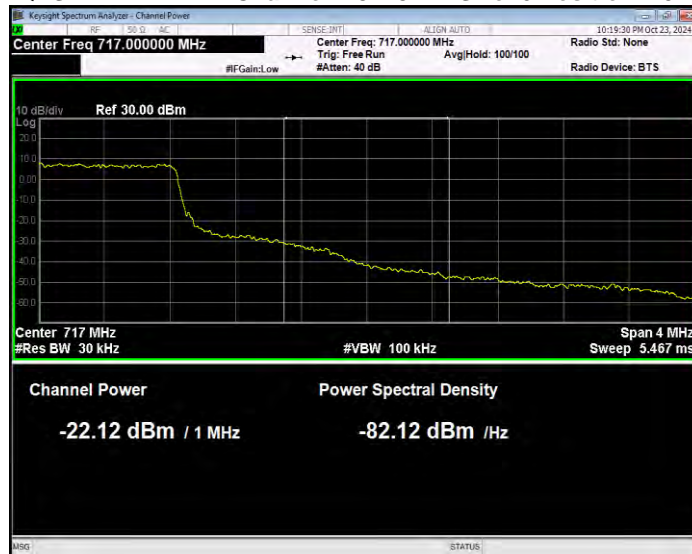

Band12 QPSK BW=1.4MHz Channel=23173 RB Size=1 Position=#0 Normal

Band12 QPSK BW=1.4MHz Channel=23173 RB Size=1 Position=#Max Extended

Band12 QPSK BW=1.4MHz Channel=23173 RB Size=1 Position=#Max Normal

Band12 QPSK BW=1.4MHz Channel=23173 RB Size=6 Position=#0 Extended