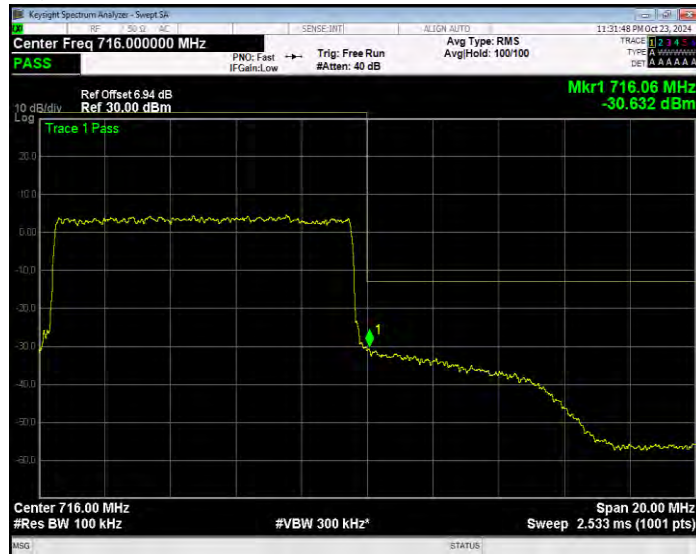

Band17 QPSK BW=10MHz Channel=23800 RB Size=50 Position=#0 Normal