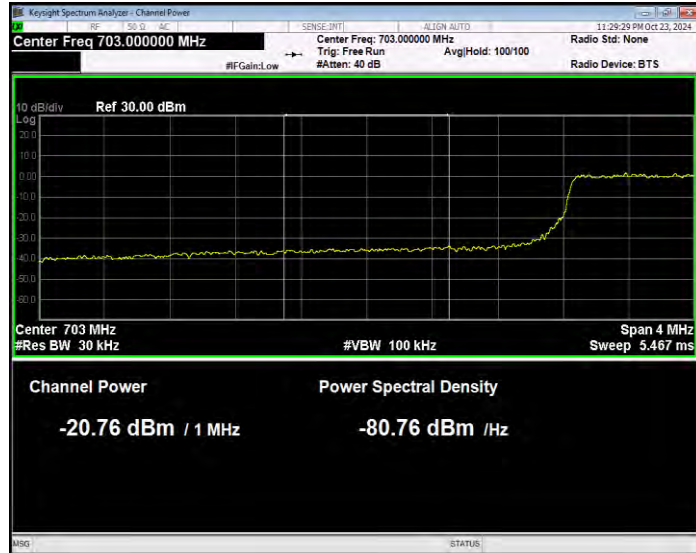

Band17 16QAM BW=5MHz Channel=23755 RB Size=25 Position=#0 Extended