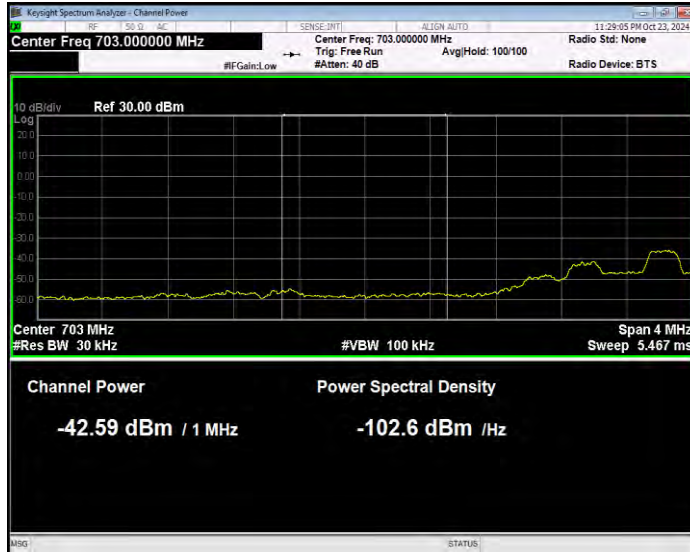

Band17 QPSK BW=10MHz Channel=23800 RB Size=50 Position=#0 Normal

Band17 QPSK BW=5MHz Channel=23755 RB Size=1 Position=#0 Extended

Band17 QPSK BW=5MHz Channel=23755 RB Size=1 Position=#0 Normal

Band17 QPSK BW=5MHz Channel=23755 RB Size=1 Position=#Max Extended