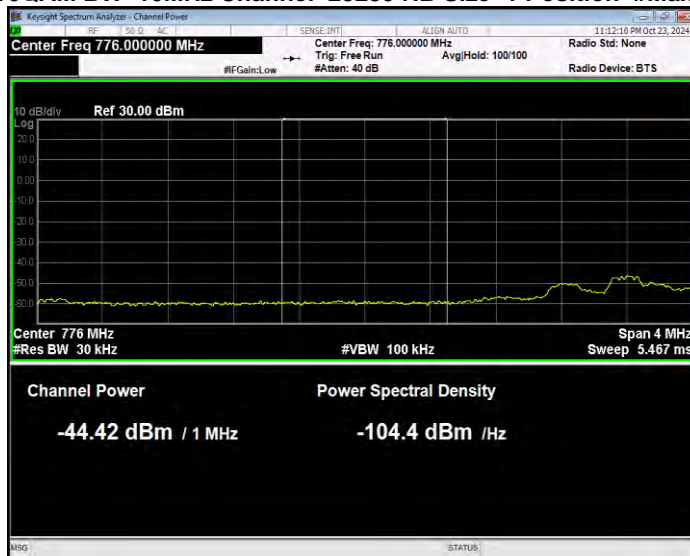

Band12 QPSK BW=5MHz Channel=23155 RB Size=25 Position=#0 Normal

Band13 16QAM BW=10MHz Channel=23230 RB Size=1 Position=#0 Extended

Band13 16QAM BW=10MHz Channel=23230 RB Size=1 Position=#0 Normal

Band13 16QAM BW=10MHz Channel=23230 RB Size=1 Position=#Max Extended