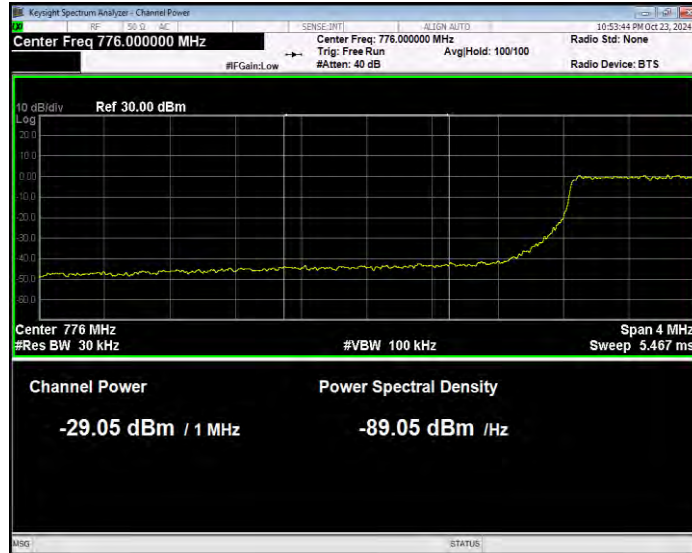

Band13 QPSK BW=5MHz Channel=23205 RB Size=25 Position=#0 Extended