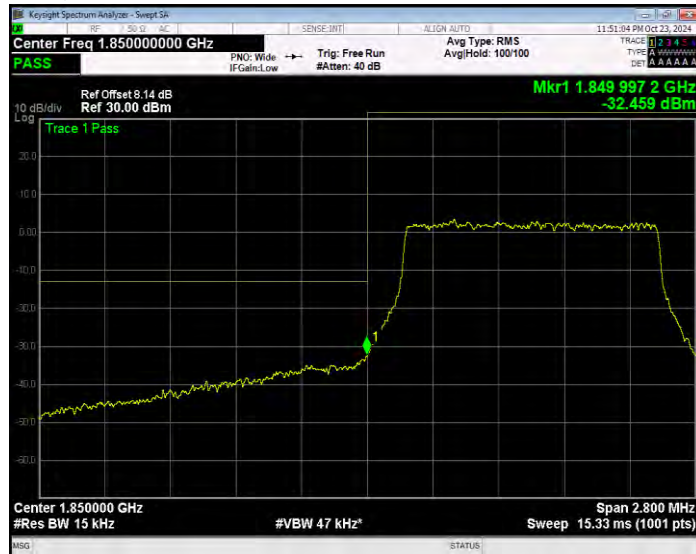

Band25 16QAM BW=1.4MHz Channel=26047 RB Size=6 Position=#0 Normal