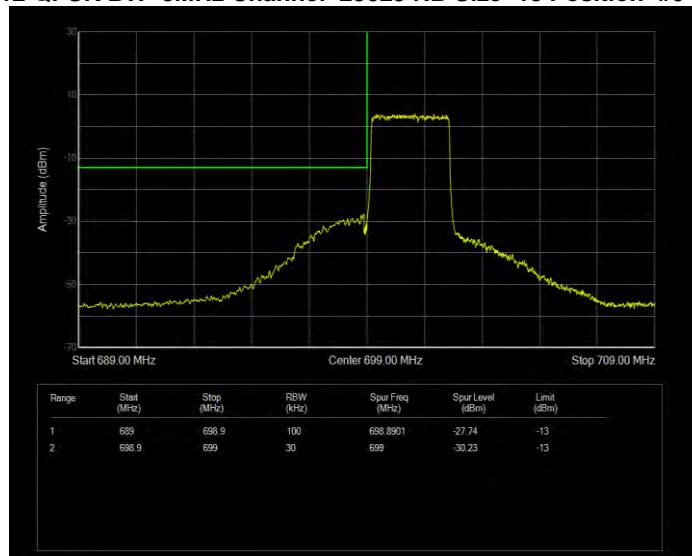

Band12 QPSK BW=3MHz Channel=23025 RB Size=15 Position=#0 Normal