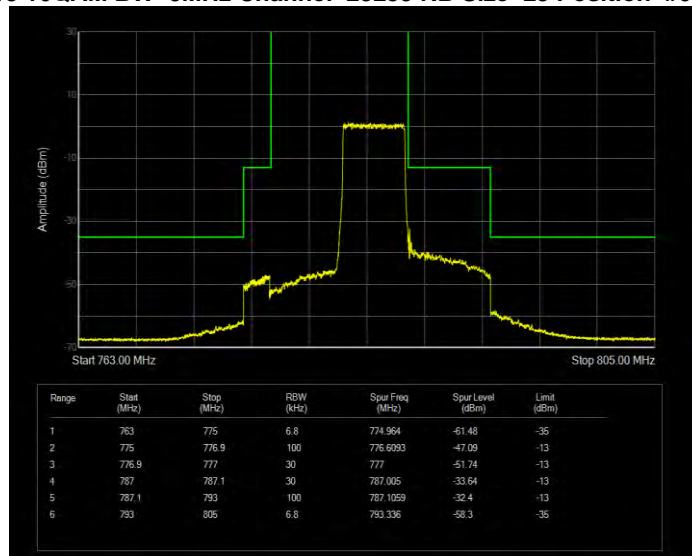

Band13 16QAM BW=5MHz Channel=23205 RB Size=25 Position=#0 Normal

Band13 16QAM BW=5MHz Channel=23255 RB Size=1 Position=#0 Extended

Band13 16QAM BW=5MHz Channel=23255 RB Size=1 Position=#0 Normal

Band13 16QAM BW=5MHz Channel=23255 RB Size=1 Position=#Max Extended

Band13 16QAM BW=5MHz Channel=23255 RB Size=1 Position=#Max Normal

Band13 16QAM BW=5MHz Channel=23255 RB Size=25 Position=#0 Extended

Band13 16QAM BW=5MHz Channel=23255 RB Size=25 Position=#0 Normal

Band13 QPSK BW=10MHz Channel=23230 RB Size=1 Position=#0 Extended