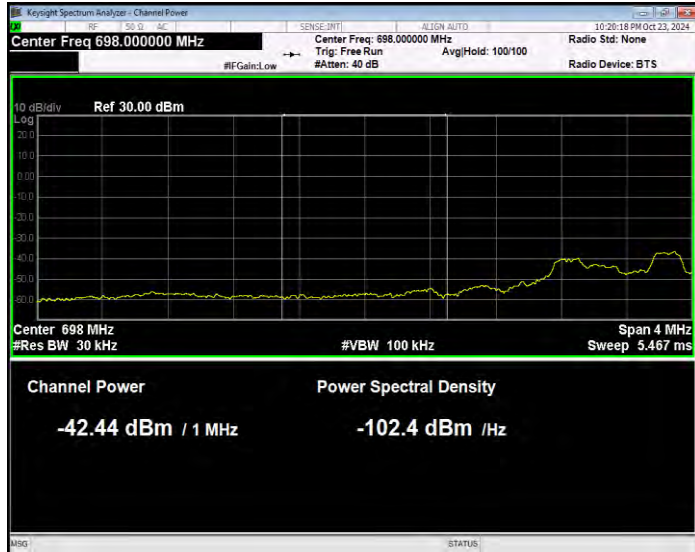

Band12 QPSK BW=10MHz Channel=23130 RB Size=50 Position=#0 Normal

Band12 QPSK BW=3MHz Channel=23025 RB Size=1 Position=#0 Extended

Band12 QPSK BW=3MHz Channel=23025 RB Size=1 Position=#0 Normal

Band12 QPSK BW=3MHz Channel=23025 RB Size=1 Position=#Max Extended