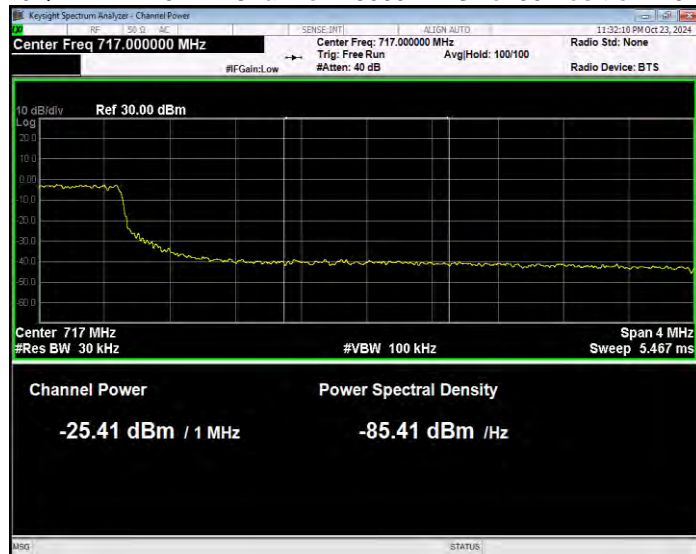

Band17 16QAM BW=10MHz Channel=23800 RB Size=1 Position=#0 Normal

Band17 16QAM BW=10MHz Channel=23800 RB Size=1 Position=#Max Extended

Band17 16QAM BW=10MHz Channel=23800 RB Size=1 Position=#Max Normal

Band17 16QAM BW=10MHz Channel=23800 RB Size=50 Position=#0 Extended