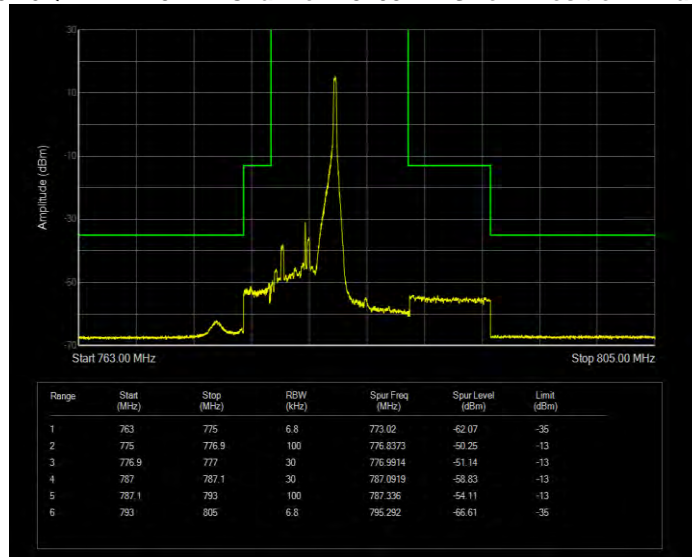

Band13 16QAM BW=5MHz Channel=23205 RB Size=1 Position=#Max Normal