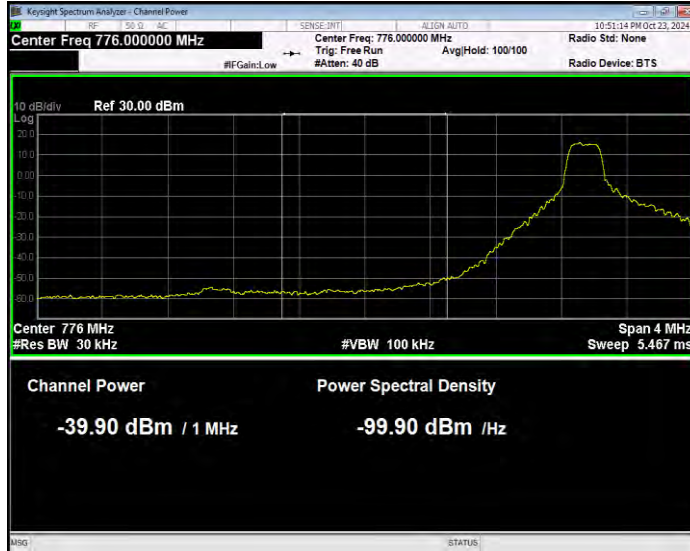

Band13 QPSK BW=5MHz Channel=23205 RB Size=1 Position=#0 Extended