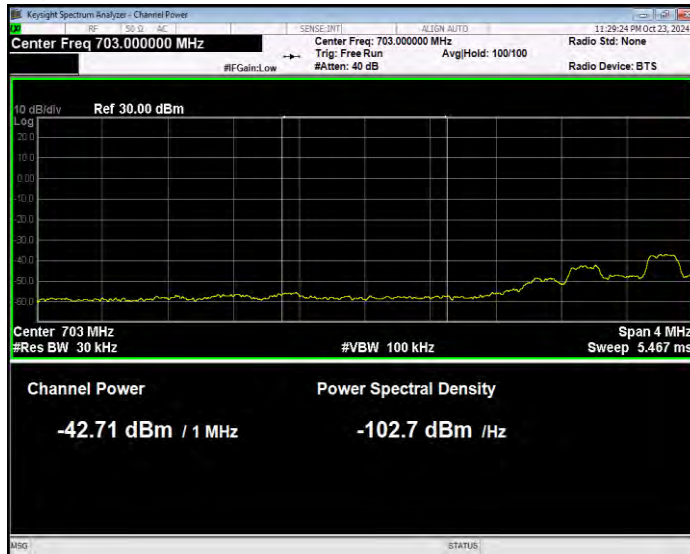

Band17 16QAM BW=10MHz Channel=23800 RB Size=50 Position=#0 Normal

Band17 16QAM BW=5MHz Channel=23755 RB Size=1 Position=#0 Extended

Band17 16QAM BW=5MHz Channel=23755 RB Size=1 Position=#0 Normal

Band17 16QAM BW=5MHz Channel=23755 RB Size=1 Position=#Max Extended