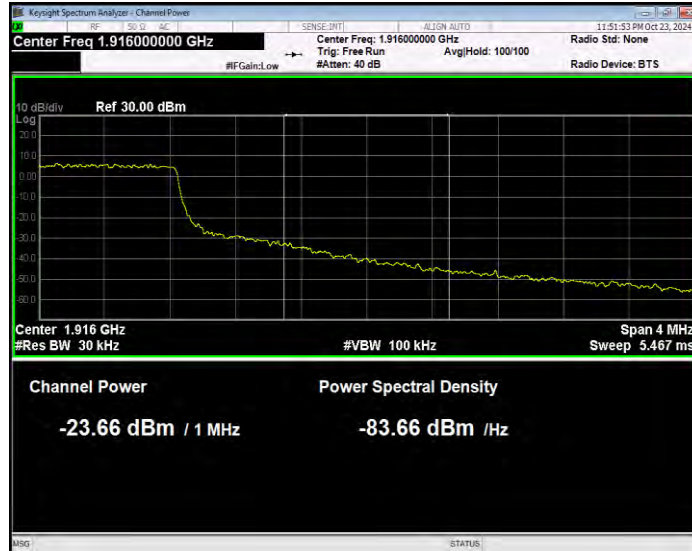

Band25 16QAM BW=1.4MHz Channel=26683 RB Size=6 Position=#0 Extended