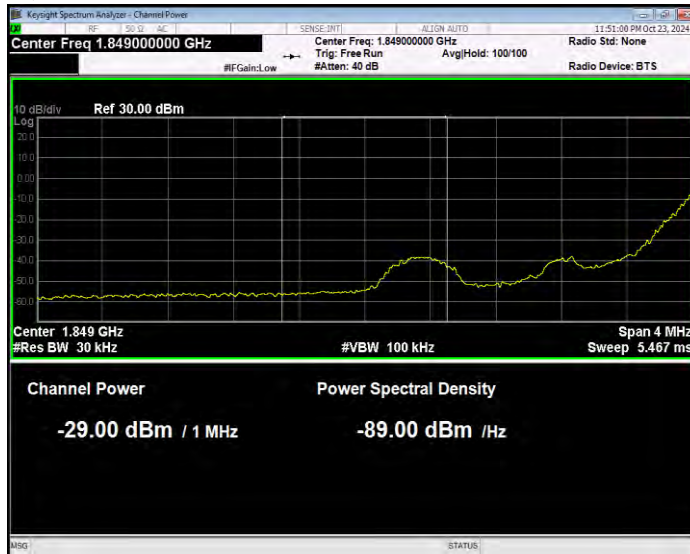

Band17 QPSK BW=5MHz Channel=23825 RB Size=25 Position=#0 Normal

Band25 16QAM BW=1.4MHz Channel=26047 RB Size=1 Position=#0 Extended

Band25 16QAM BW=1.4MHz Channel=26047 RB Size=1 Position=#0 Normal

Band25 16QAM BW=1.4MHz Channel=26047 RB Size=1 Position=#Max Extended