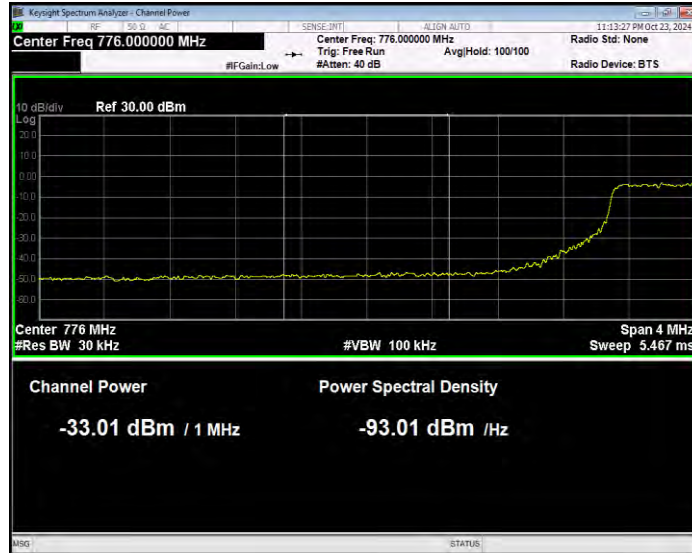

Band13 16QAM BW=10MHz Channel=23230 RB Size=50 Position=#0 Extended