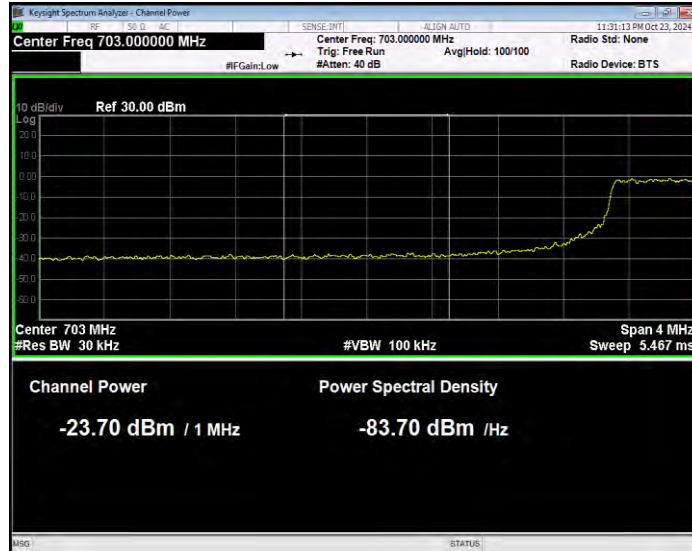

Band17 QPSK BW=10MHz Channel=23780 RB Size=50 Position=#0 Extended