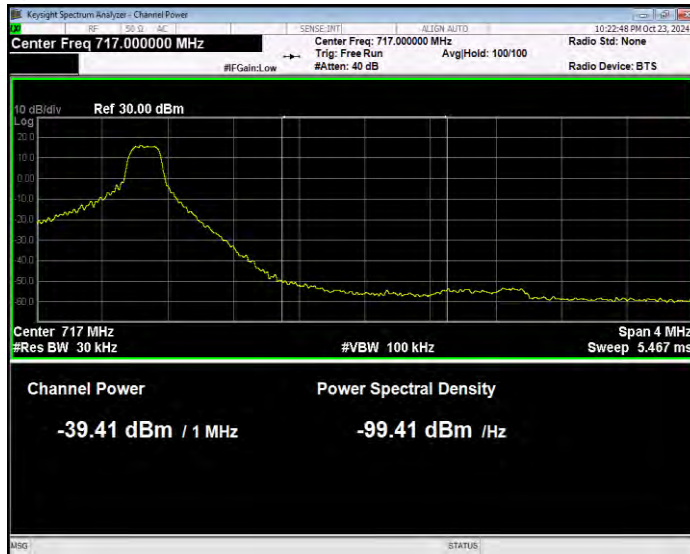

Band12 QPSK BW=5MHz Channel=23155 RB Size=1 Position=#Max Extended