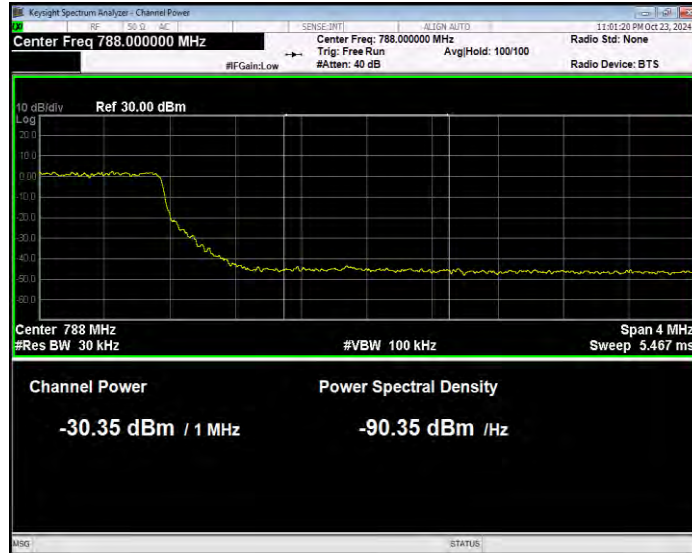

Band13 QPSK BW=5MHz Channel=23255 RB Size=1 Position=#0 Normal

Band13 QPSK BW=5MHz Channel=23255 RB Size=1 Position=#Max Extended

Band13 QPSK BW=5MHz Channel=23255 RB Size=1 Position=#Max Normal

Band13 QPSK BW=5MHz Channel=23255 RB Size=25 Position=#0 Extended