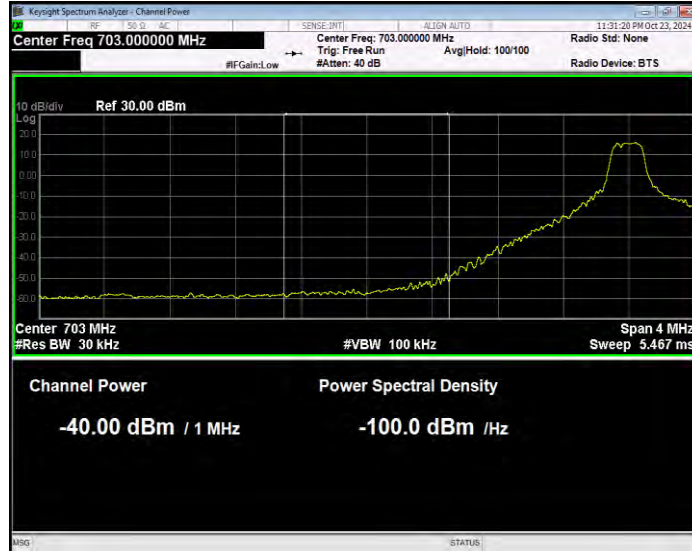

Band17 16QAM BW=10MHz Channel=23780 RB Size=1 Position=#0 Extended