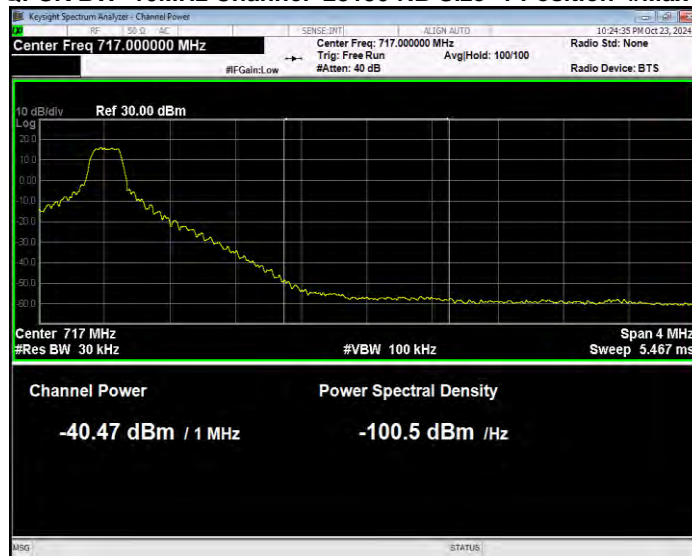

Band12 QPSK BW=10MHz Channel=23130 RB Size=1 Position=#Max Extended