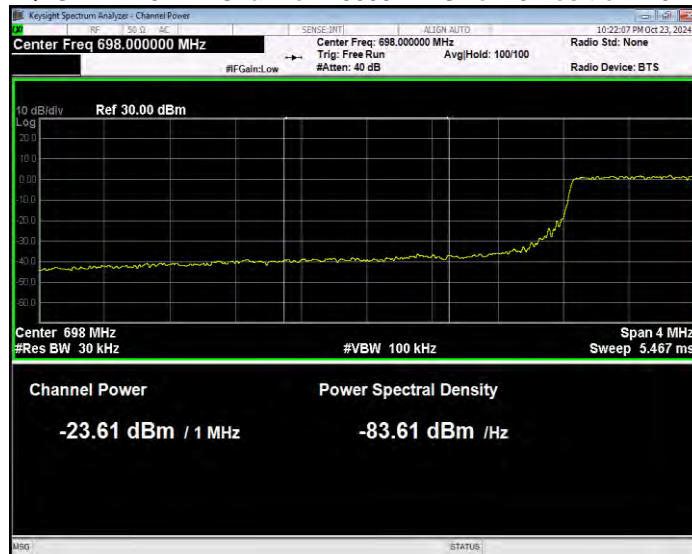

Band12 QPSK BW=5MHz Channel=23035 RB Size=25 Position=#0 Extended