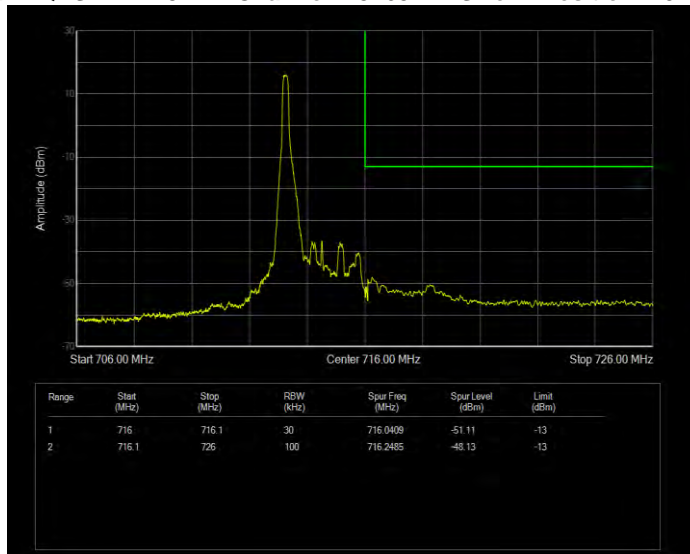

Band12 QPSK BW=3MHz Channel=23165 RB Size=1 Position=#0 Normal