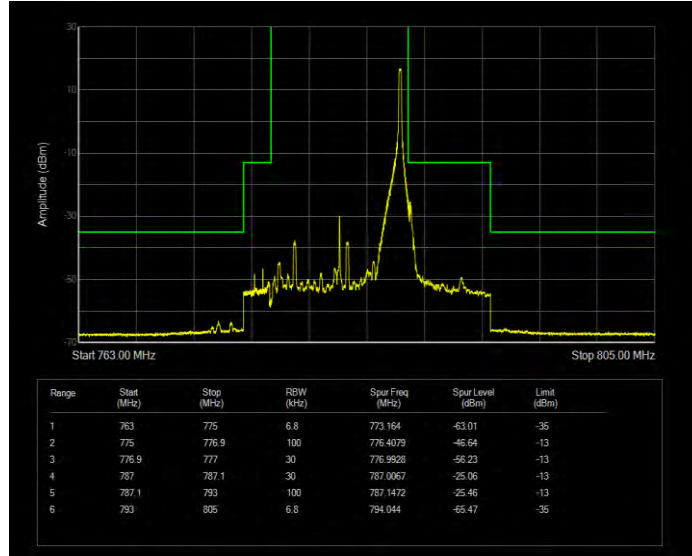

Band13 QPSK BW=10MHz Channel=23230 RB Size=1 Position=#Max Normal