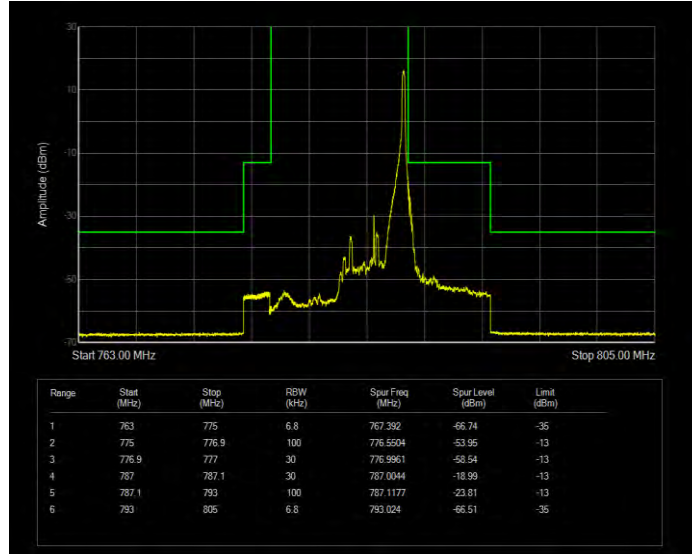

Band13 16QAM BW=5MHz Channel=23205 RB Size=25 Position=#0 Normal

Band13 16QAM BW=5MHz Channel=23255 RB Size=1 Position=#0 Extended

Band13 16QAM BW=5MHz Channel=23255 RB Size=1 Position=#0 Normal

Band13 16QAM BW=5MHz Channel=23255 RB Size=1 Position=#Max Extended

Band13 16QAM BW=5MHz Channel=23255 RB Size=1 Position=#Max Normal

Band13 16QAM BW=5MHz Channel=23255 RB Size=25 Position=#0 Extended

Band13 16QAM BW=5MHz Channel=23255 RB Size=25 Position=#0 Normal

Band13 QPSK BW=10MHz Channel=23230 RB Size=1 Position=#0 Extended