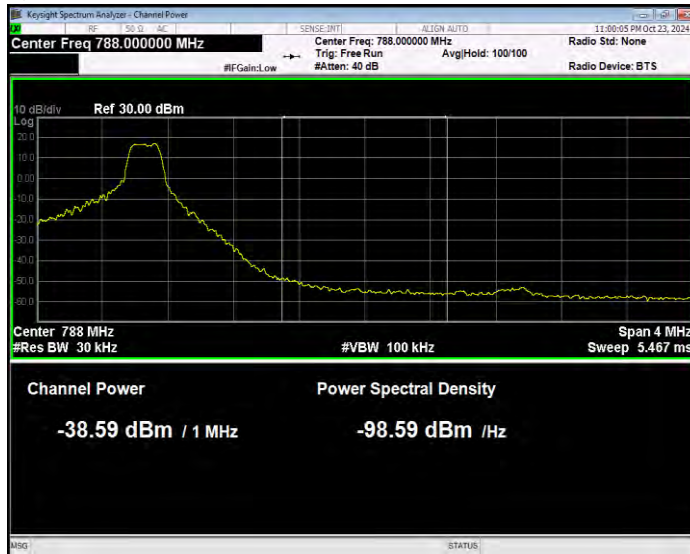

Band13 QPSK BW=5MHz Channel=23255 RB Size=1 Position=#Max Extended