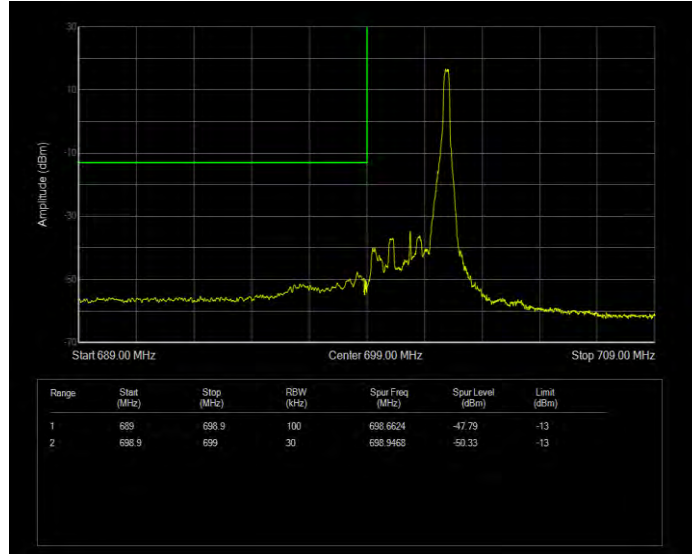

Band12 QPSK BW=3MHz Channel=23025 RB Size=1 Position=#Max Normal