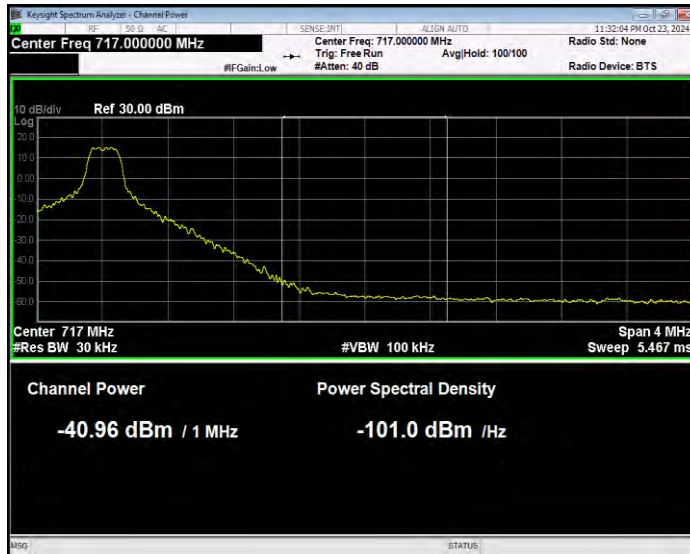

Band17 16QAM BW=10MHz Channel=23800 RB Size=1 Position=#Max Extended