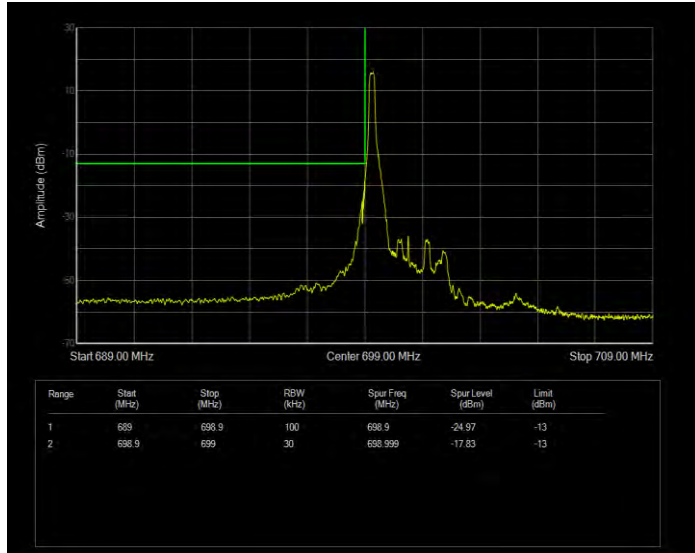

Band12 QPSK BW=10MHz Channel=23130 RB Size=1 Position=#0 Normal

Band12 QPSK BW=10MHz Channel=23130 RB Size=1 Position=#Max Extended

Band12 QPSK BW=10MHz Channel=23130 RB Size=1 Position=#Max Normal

Band12 QPSK BW=10MHz Channel=23130 RB Size=50 Position=#0 Extended

Band12 QPSK BW=10MHz Channel=23130 RB Size=50 Position=#0 Normal

Band12 QPSK BW=3MHz Channel=23025 RB Size=1 Position=#0 Extended

Band12 QPSK BW=3MHz Channel=23025 RB Size=1 Position=#0 Normal

Band12 QPSK BW=3MHz Channel=23025 RB Size=1 Position=#Max Extended