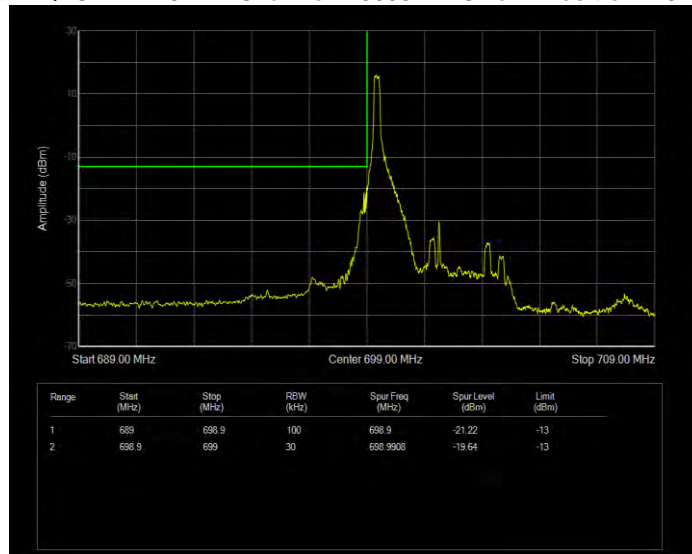

Band12 QPSK BW=5MHz Channel=23035 RB Size=1 Position=#0 Normal