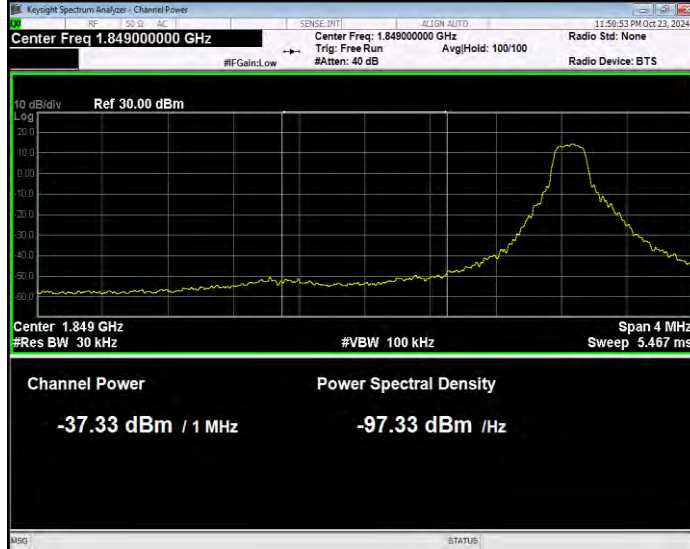

Band25 16QAM BW=1.4MHz Channel=26047 RB Size=1 Position=#0 Extended