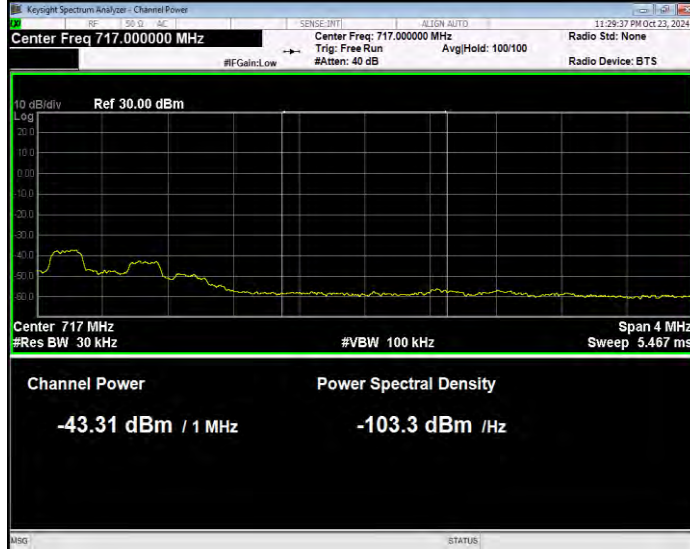

Band17 QPSK BW=5MHz Channel=23755 RB Size=1 Position=#Max Normal

Band17 QPSK BW=5MHz Channel=23755 RB Size=25 Position=#0 Extended

Band17 QPSK BW=5MHz Channel=23755 RB Size=25 Position=#0 Normal

Band17 QPSK BW=5MHz Channel=23825 RB Size=1 Position=#0 Extended