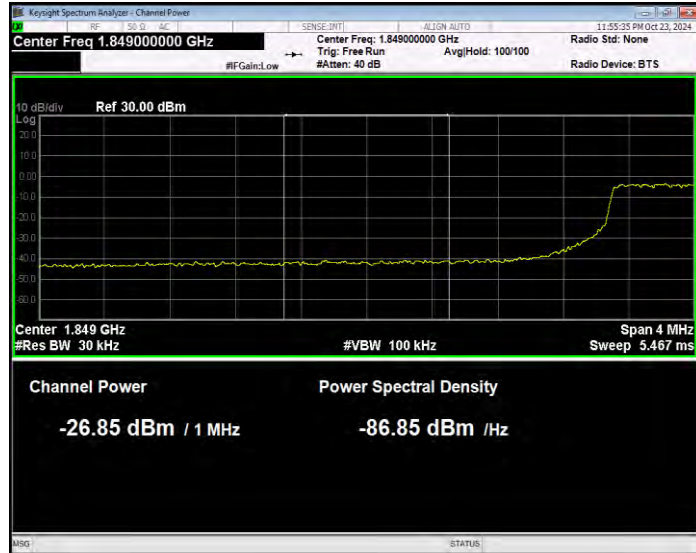

Band25 16QAM BW=10MHz Channel=26090 RB Size=50 Position=#0 Extended