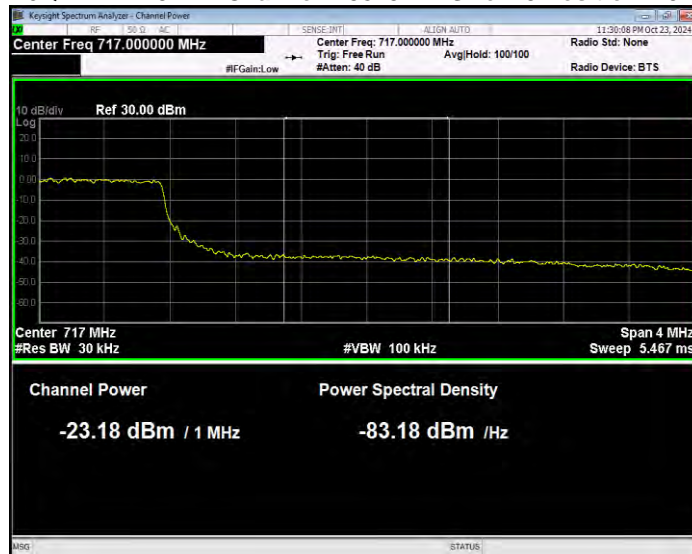

Band17 16QAM BW=5MHz Channel=23825 RB Size=1 Position=#0 Normal

Band17 16QAM BW=5MHz Channel=23825 RB Size=1 Position=#Max Extended

Band17 16QAM BW=5MHz Channel=23825 RB Size=1 Position=#Max Normal

Band17 16QAM BW=5MHz Channel=23825 RB Size=25 Position=#0 Extended