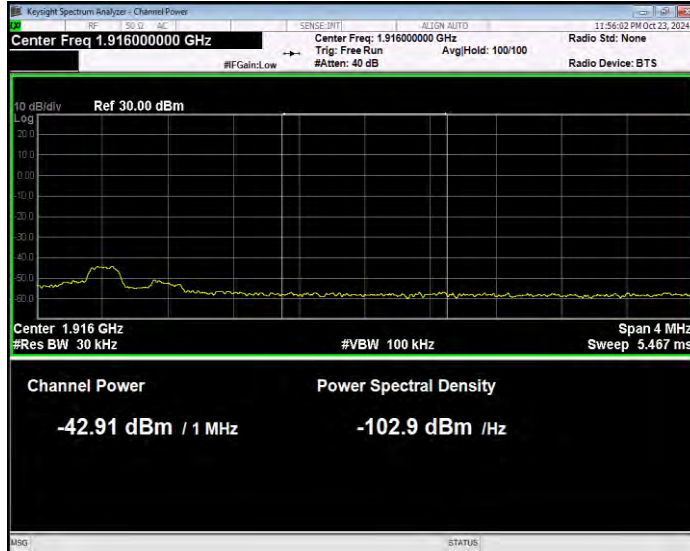

Band25 16QAM BW=10MHz Channel=26640 RB Size=1 Position=#0 Extended