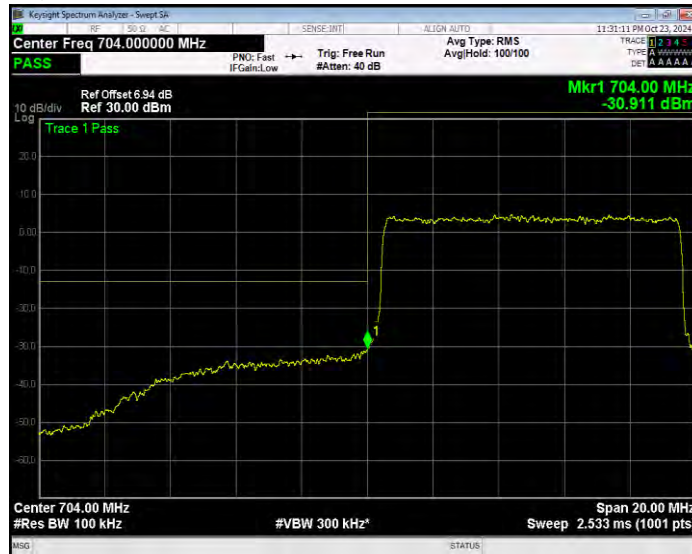

Band17 QPSK BW=10MHz Channel=23780 RB Size=50 Position=#0 Normal