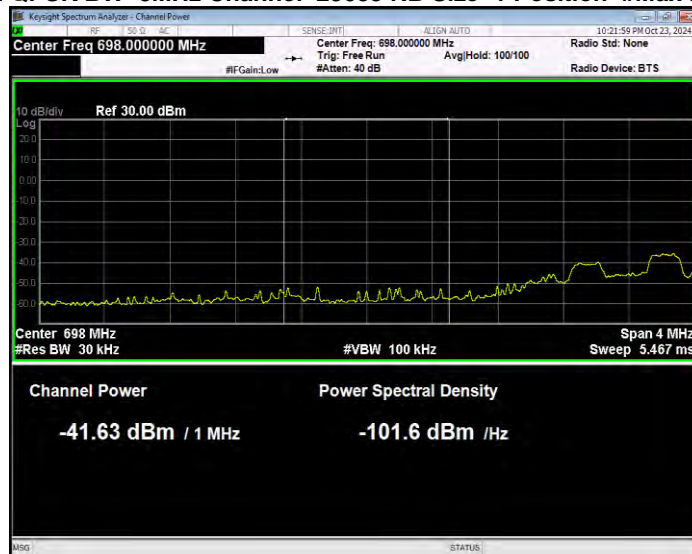

Band12 QPSK BW=3MHz Channel=23165 RB Size=15 Position=#0 Normal

Band12 QPSK BW=5MHz Channel=23035 RB Size=1 Position=#0 Extended

Band12 QPSK BW=5MHz Channel=23035 RB Size=1 Position=#0 Normal

Band12 QPSK BW=5MHz Channel=23035 RB Size=1 Position=#Max Extended