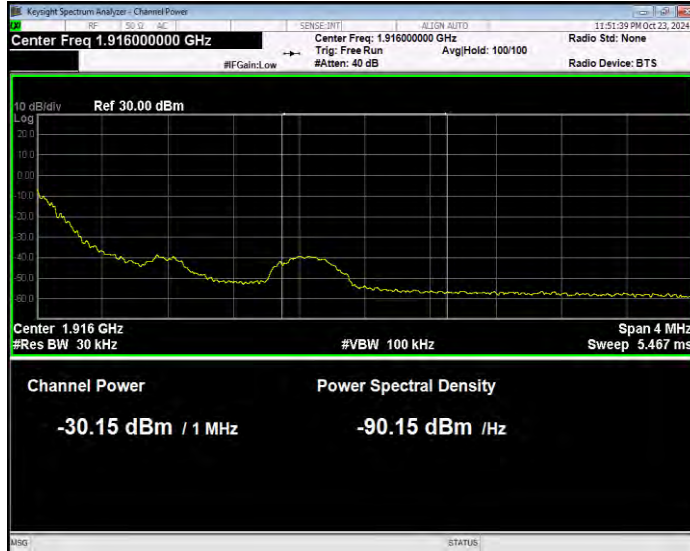

Band25 16QAM BW=1.4MHz Channel=26047 RB Size=1 Position=#Max Normal

Band25 16QAM BW=1.4MHz Channel=26047 RB Size=6 Position=#0 Extended

Band25 16QAM BW=1.4MHz Channel=26047 RB Size=6 Position=#0 Normal

Band25 16QAM BW=1.4MHz Channel=26683 RB Size=1 Position=#0 Extended