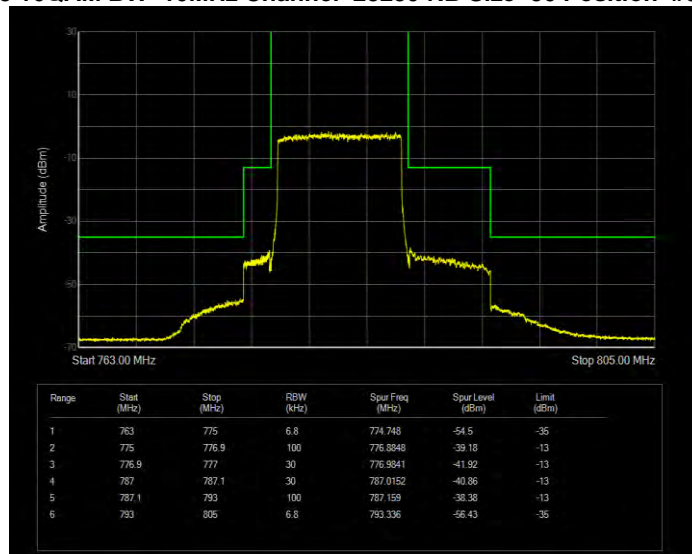

Band12 QPSK BW=5MHz Channel=23155 RB Size=25 Position=#0 Normal

Band13 16QAM BW=10MHz Channel=23230 RB Size=1 Position=#0 Extended

Band13 16QAM BW=10MHz Channel=23230 RB Size=1 Position=#0 Normal

Band13 16QAM BW=10MHz Channel=23230 RB Size=1 Position=#Max Extended

Band13 16QAM BW=10MHz Channel=23230 RB Size=1 Position=#Max Normal

Band13 16QAM BW=10MHz Channel=23230 RB Size=50 Position=#0 Extended

Band13 16QAM BW=10MHz Channel=23230 RB Size=50 Position=#0 Normal

Band13 16QAM BW=5MHz Channel=23205 RB Size=1 Position=#0 Extended