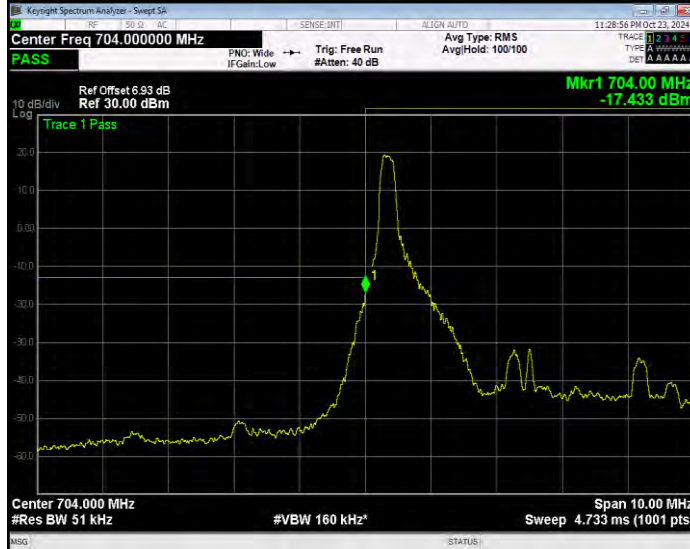

Band17 QPSK BW=5MHz Channel=23755 RB Size=1 Position=#0 Normal