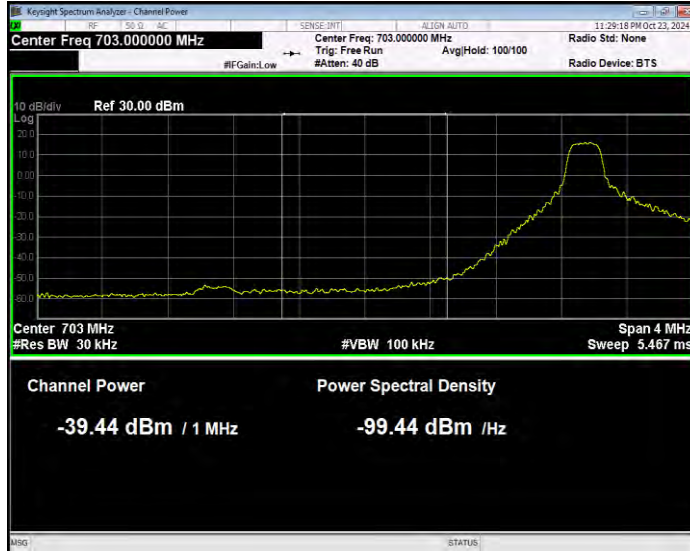

Band17 16QAM BW=5MHz Channel=23755 RB Size=1 Position=#0 Extended