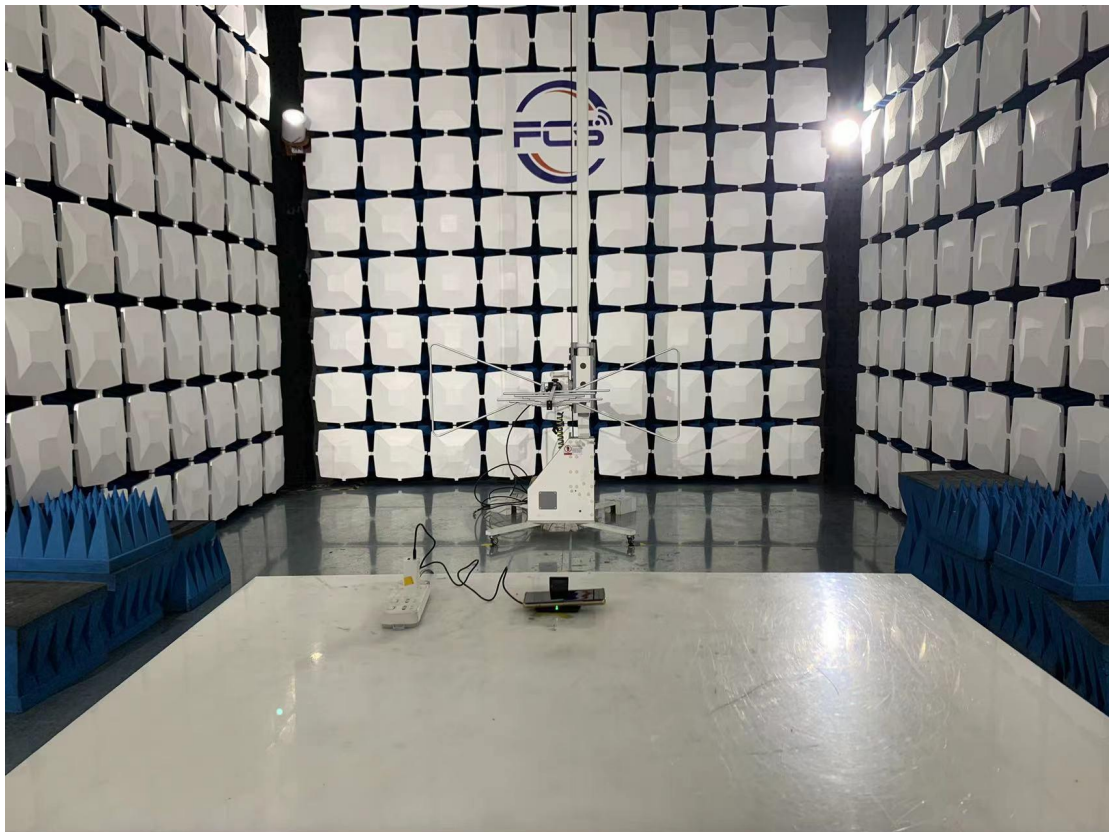

Blow 1GHz for radiated emission test setup

Conducted emission test setup

MPE test photos