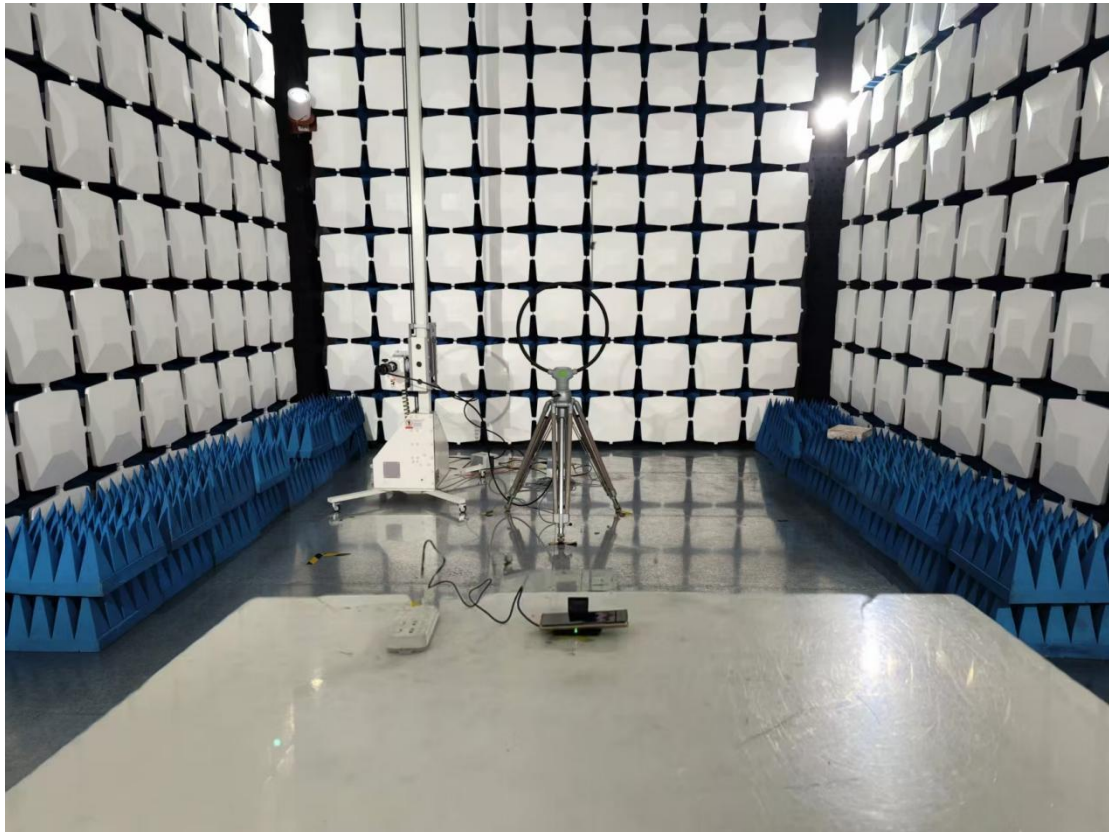

Blow 1GHz for radiated emission test setup

Conducted emission test setup

MPE test photos