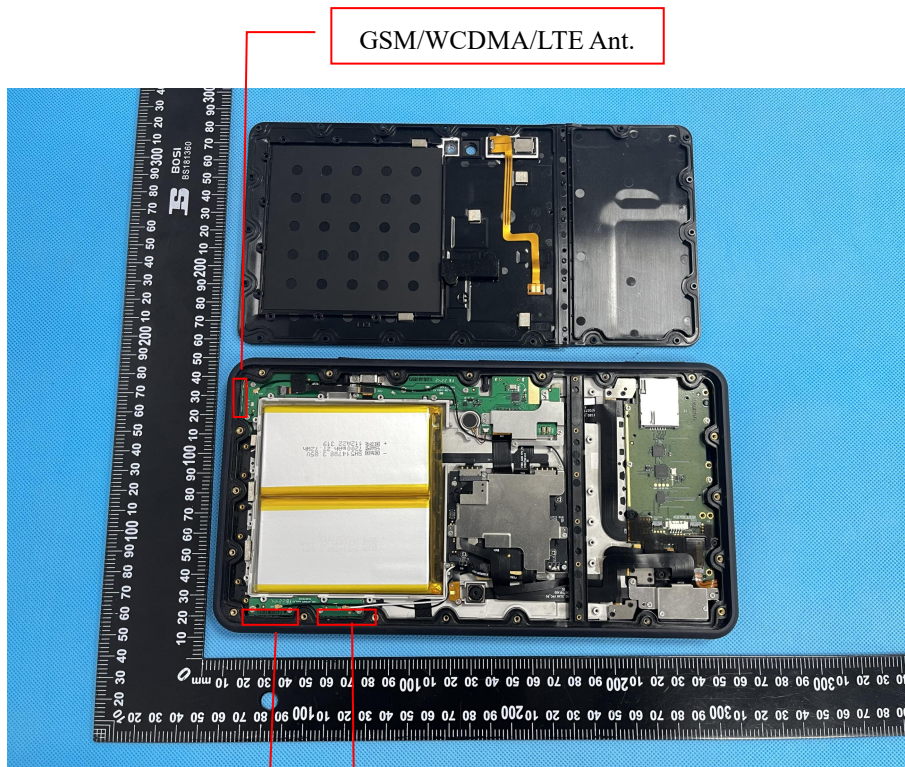

Antenna View

LTE RX Ant.

Wi-Fi/BT/GPS Ant

NFC Ant.

Annex D. Test Setup Photos

Body mode Exposure Conditions
Test distance: 0mm

Body Front

Body Back

Body Left

Body Top

Body Bottom

Annex E. Calibration Certificate

Please refer to the exhibit for the calibration certificate

******* END OF REPORT *******