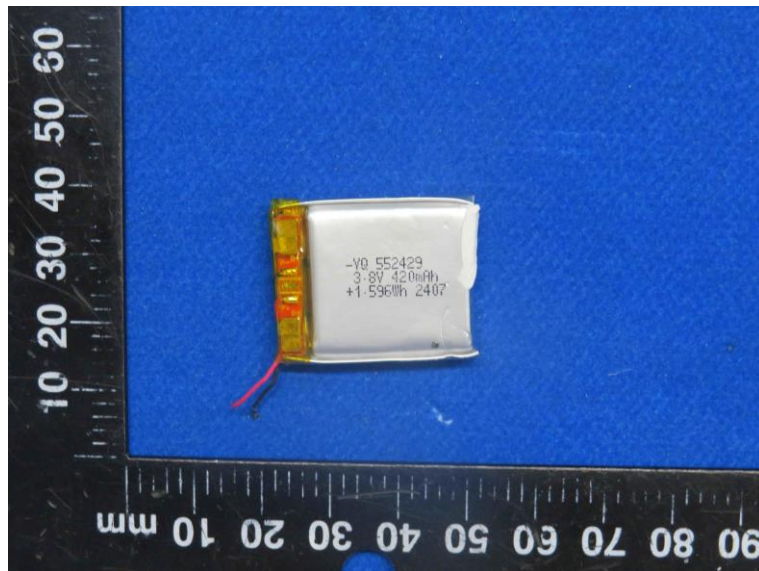

Product Name: Smart Watch

Model No.: TF-H01

EUT Constructional Details

Internal Photo

ANTENNA

-----End-----