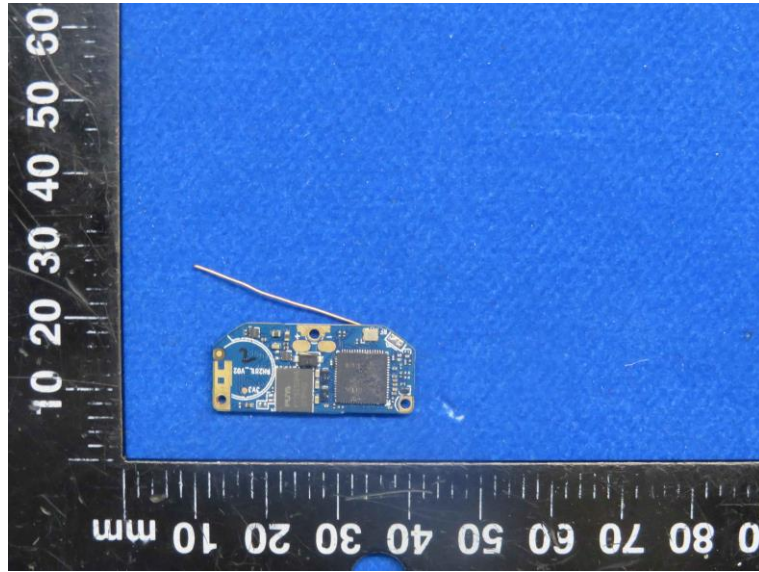

Product Name: Smart Watch

Model No.: TF-H01

EUT Constructional Details

Internal Photo

ANTENNA

-----End-----