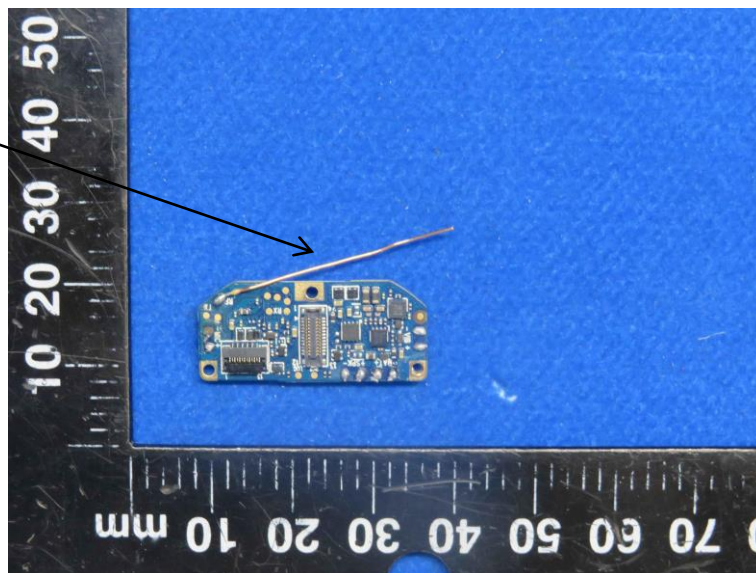

Product Name: Smart Watch

Model No.: TF-H01

EUT Constructional Details

Internal Photo

ANTENNA

-----End-----