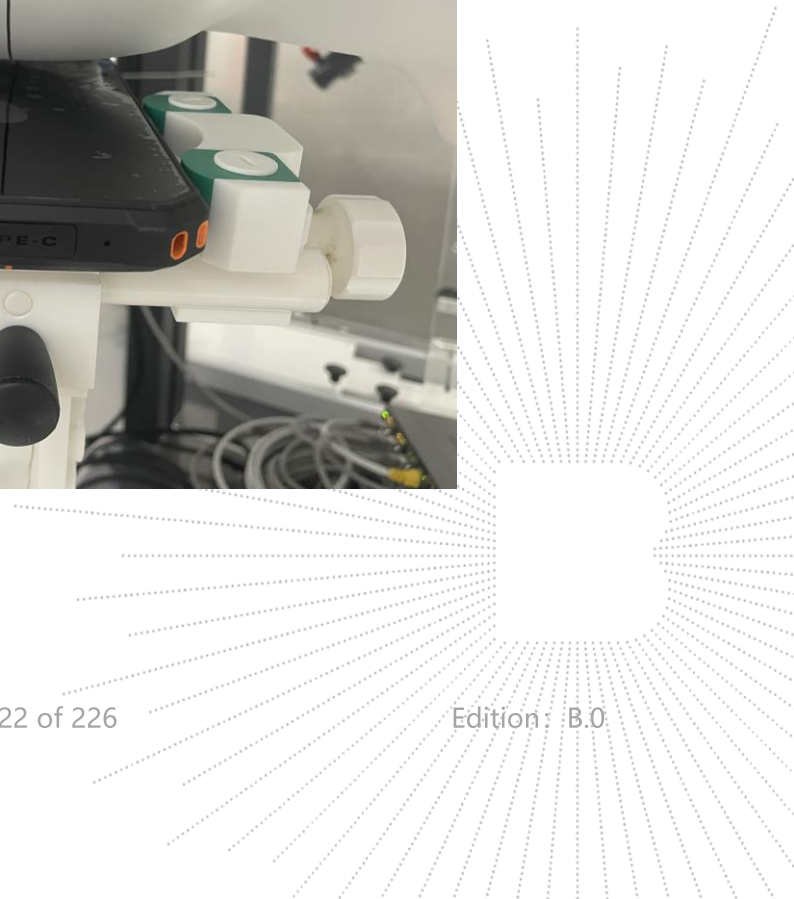

### Head mode Exposure Conditions

**Left Cheek**

**Left Tilt**

**Right Cheek**

**Right Tilt**

**Body mode Exposure Conditions**  
Test distance: 10mm

**Front**

**Back**

**Left**

**Right**

**Top**

**Bottom**