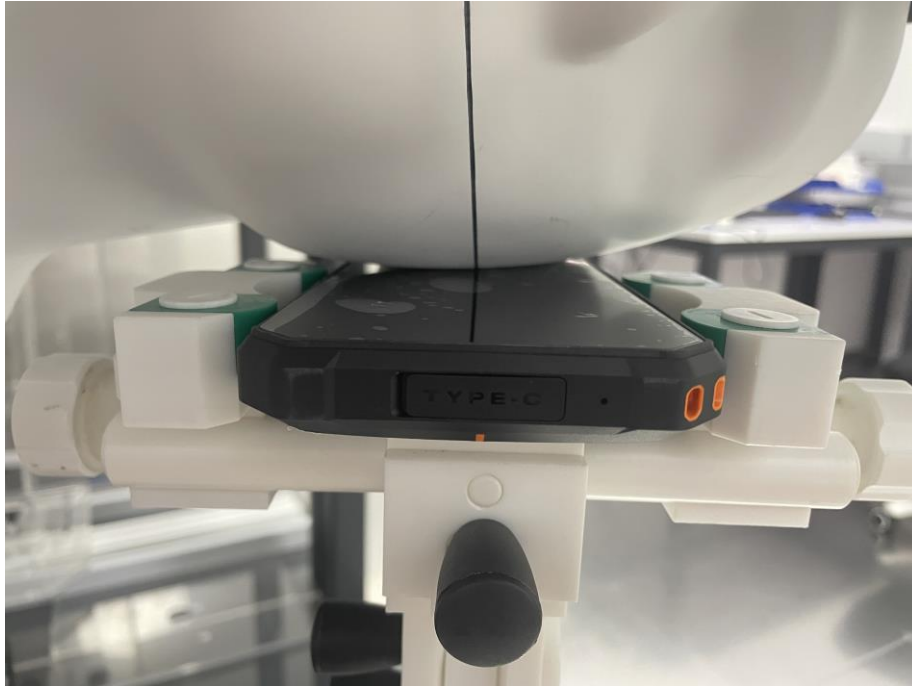

## 19. EUT Test Setup Photographs

### Head mode Exposure Conditions

**Left Cheek**

**Left Tilt**

**Right Cheek**

**Right Tilt**

**Body mode Exposure Conditions**  
Test distance: 10mm

**Front**

**Back**