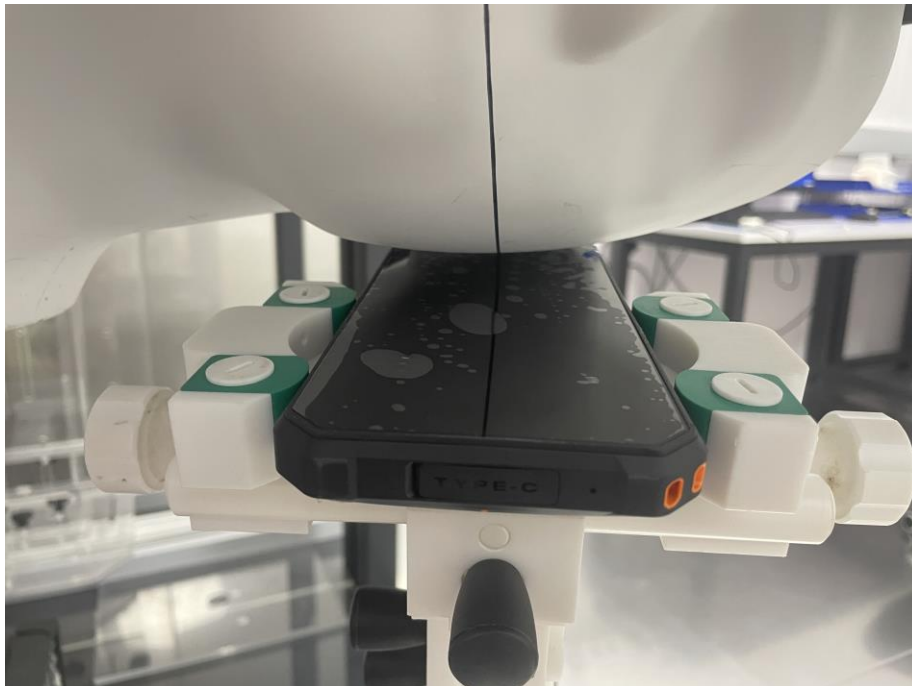

## 19. EUT Test Setup Photographs

### Head mode Exposure Conditions

**Left Cheek**

**Left Tilt**

**Right Cheek**

**Right Tilt**

**Body mode Exposure Conditions**  
Test distance: 10mm

**Front**

**Back**