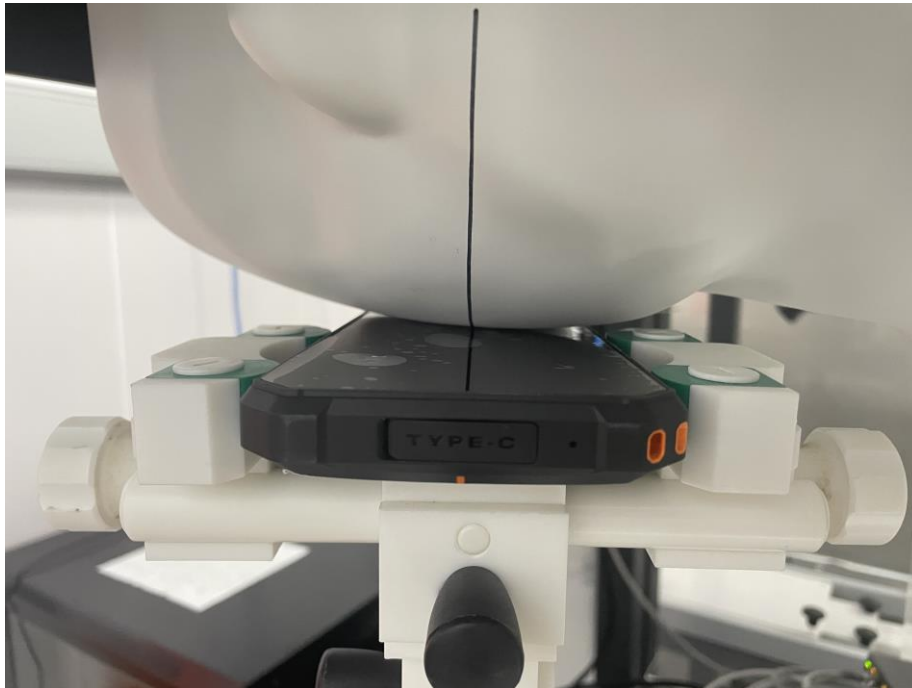

### Head mode Exposure Conditions

**Left Cheek**

**Left Tilt**

**Right Cheek**

**Right Tilt**

**Body mode Exposure Conditions**  
Test distance: 10mm

**Front**

**Back**