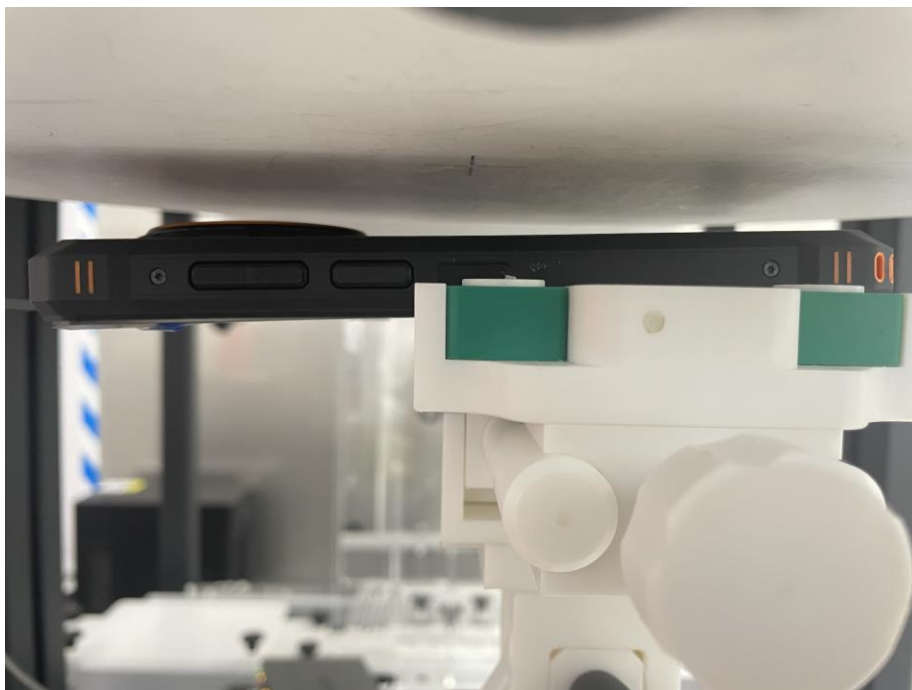

## 19. EUT Test Setup Photographs

### Head mode Exposure Conditions

**Left Cheek**

**Left Tilt**

**Right Cheek**

**Right Tilt**

**Body mode Exposure Conditions**  
Test distance: 10mm

**Front**

**Back**