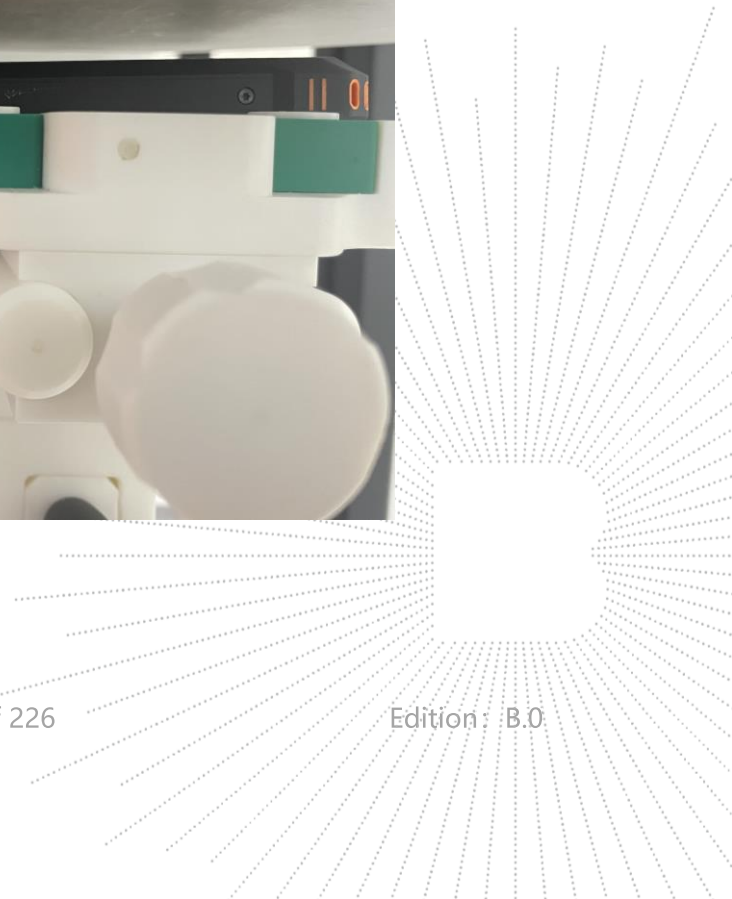

### Head mode Exposure Conditions

**Left Cheek**

**Left Tilt**

**Right Cheek**

**Right Tilt**

**Body mode Exposure Conditions**  
Test distance: 10mm

**Front**

**Back**

**Left**

**Right**

**Top**

**Bottom**