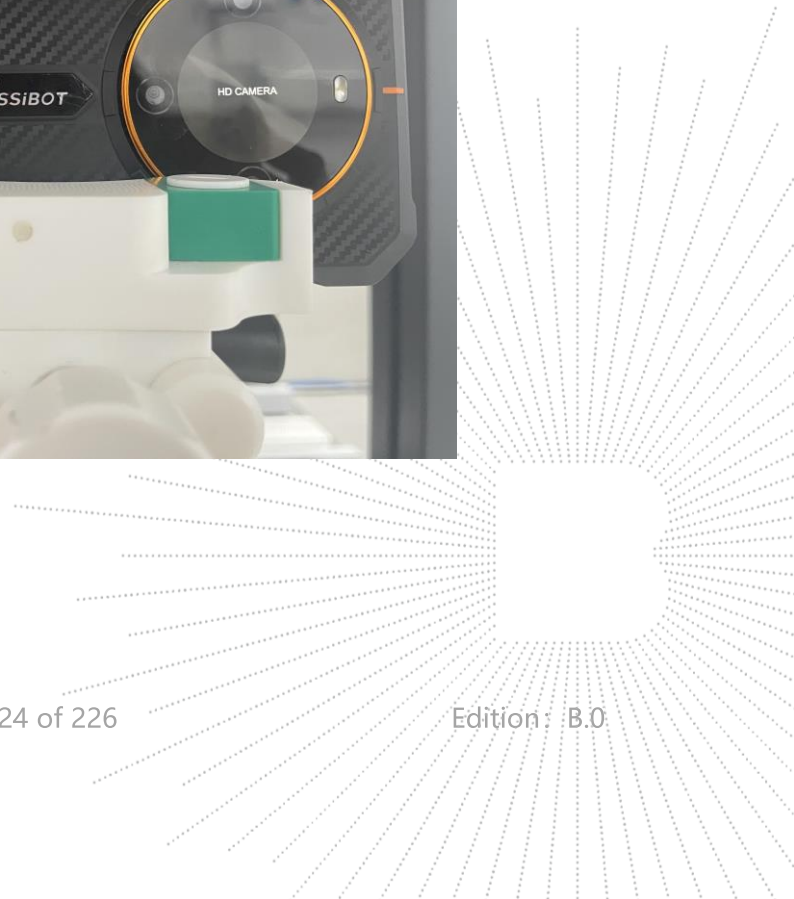

### Head mode Exposure Conditions

**Left Cheek**

**Left Tilt**

**Right Cheek**

**Right Tilt**

**Body mode Exposure Conditions**  
Test distance: 10mm

**Front**

**Back**

**Left**

**Right**

**Top**

**Bottom**