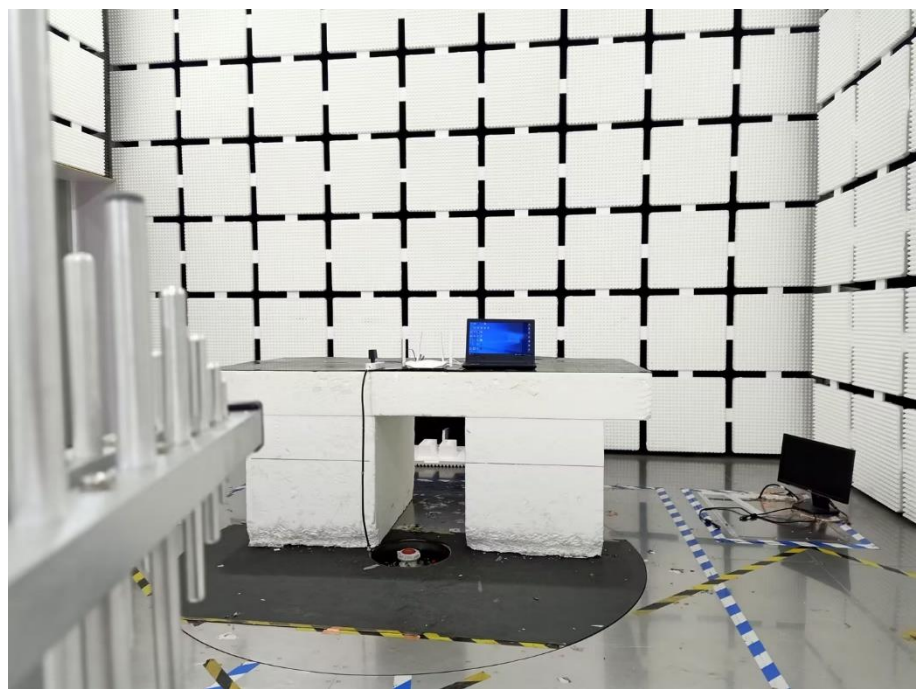

EXHIBIT 4 - TEST SETUP PHOTOGRAPHS

Conducted Emission Test Setup

Radiation Emission Test Setup (Below 30MHz)

Radiation Emission Test Setup (30MHz to 1GHz)

Radiation Emission Test Setup (1GHz to 18GHz)

**Radiation Emission Test
Setup (Above 18GHz)**