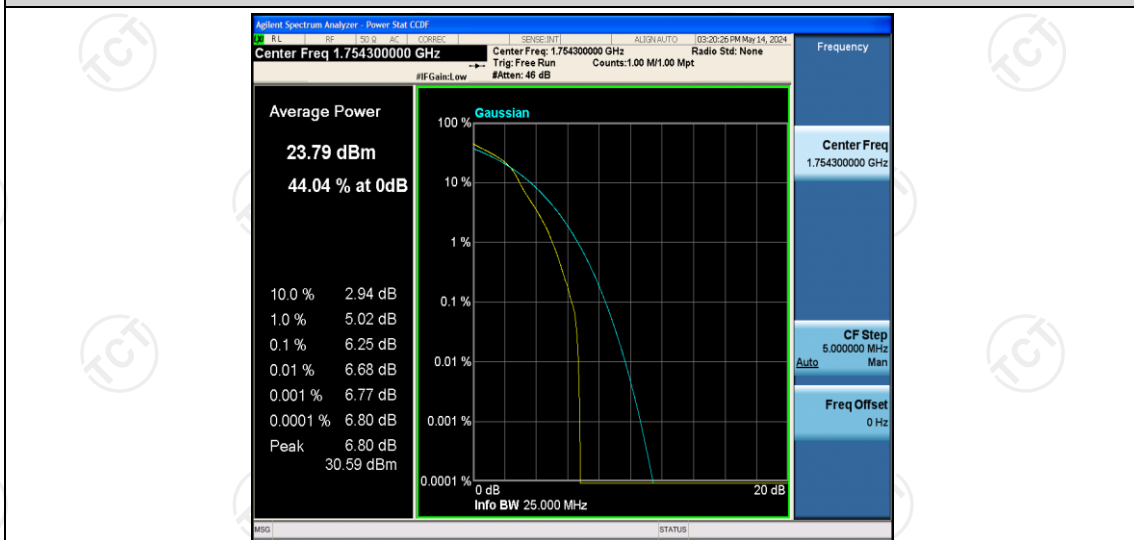

Band4-1.4MHz-16QAM-20175-6RB#0

Band4-1.4MHz-16QAM-20393-1RB#0