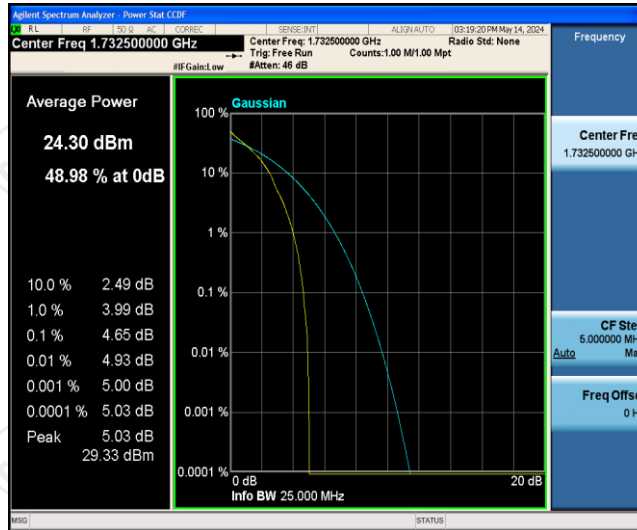

Band4-1.4MHz-QPSK-20175-1RB#0