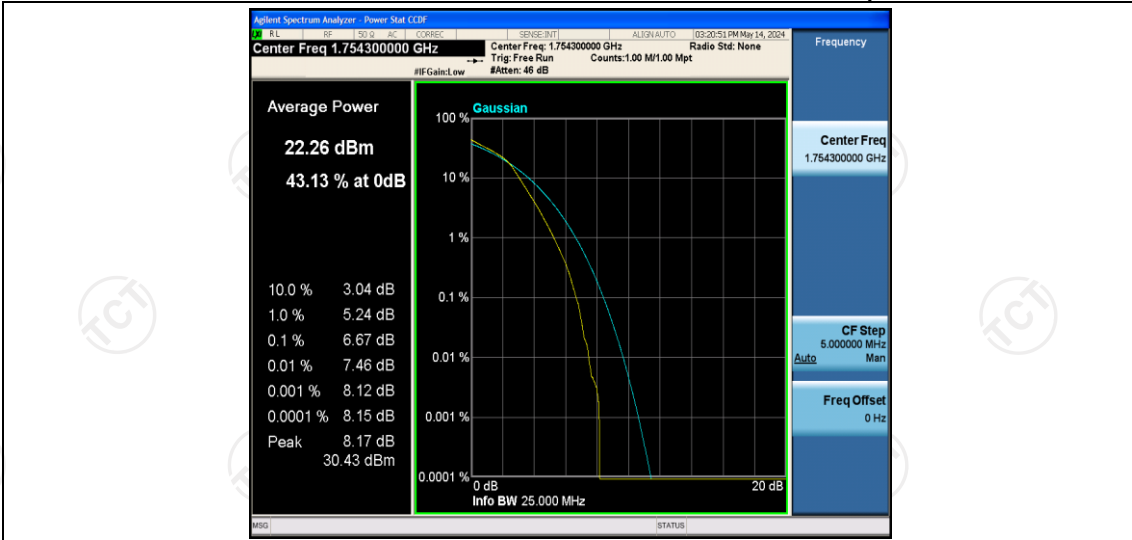

Band4-1.4MHz-16QAM-20393-1RB#0

Band4-1.4MHz-16QAM-20393-6RB#0