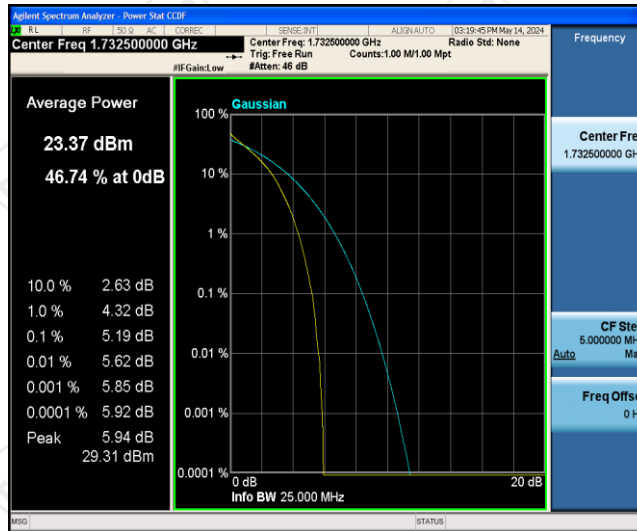

Band4-1.4MHz-QPSK-20175-1RB#0

Band4-1.4MHz-QPSK-20175-6RB#0