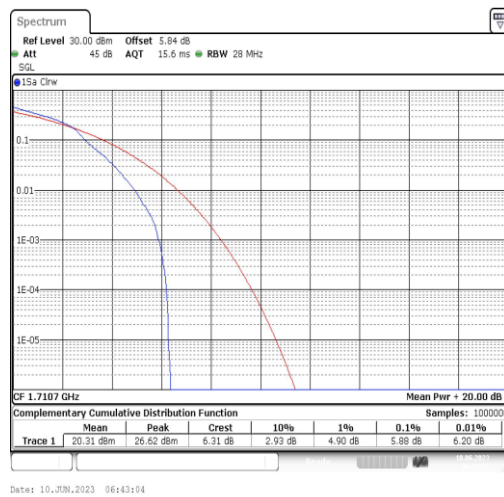

Band66-1.4MHz-16QAM-131979-1RB#0