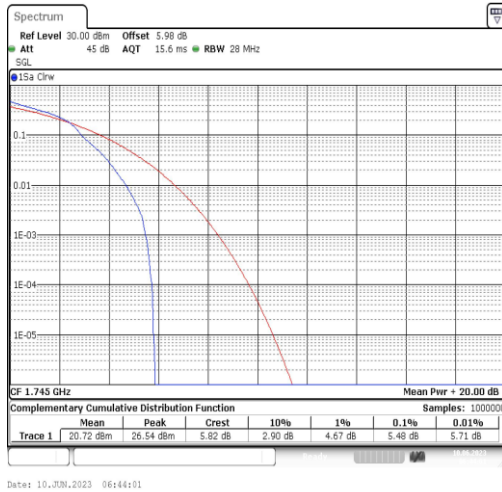

Test Graphs

Band66-1.4MHz-QPSK-131979-1RB#0

Band66-1.4MHz-16QAM-131979-1RB#0

Band66-1.4MHz-QPSK-131979-6RB#0

Band66-1.4MHz-16QAM-131979-6RB#0

Band66-1.4MHz-QPSK-132322-1RB#0

Band66-1.4MHz-16QAM-132322-1RB#0