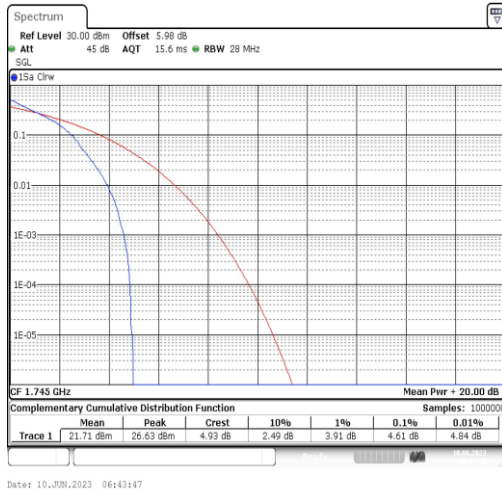

Test Graphs

Band66-1.4MHz-QPSK-131979-1RB#0

Band66-1.4MHz-16QAM-131979-1RB#0

Band66-1.4MHz-QPSK-131979-6RB#0

Band66-1.4MHz-16QAM-131979-6RB#0

Band66-1.4MHz-QPSK-132322-1RB#0

Band66-1.4MHz-16QAM-132322-1RB#0