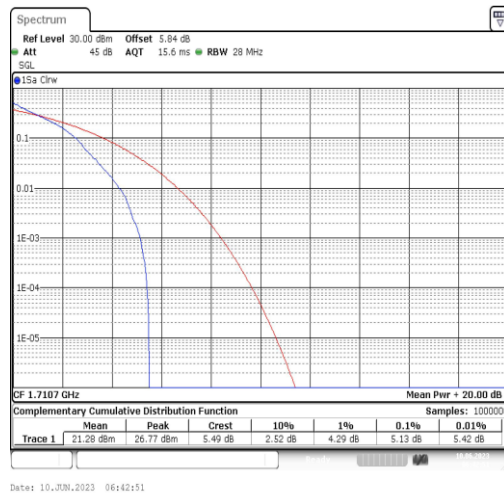

Test Graphs

Band66-1.4MHz-QPSK-131979-1RB#0