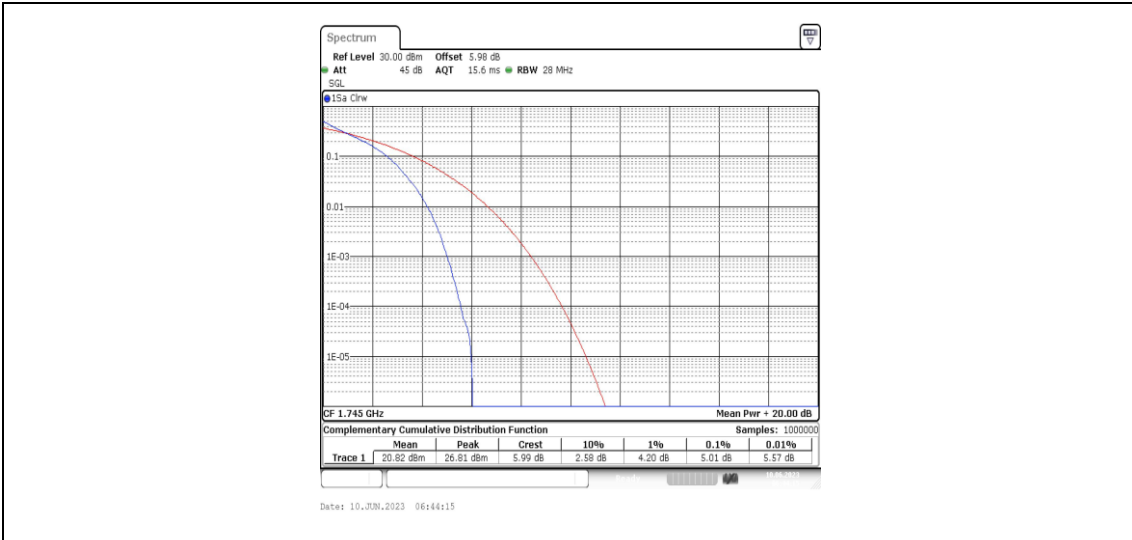

Test Graphs

Band66-1.4MHz-QPSK-131979-1RB#0

Band66-1.4MHz-16QAM-131979-1RB#0

Band66-1.4MHz-QPSK-131979-6RB#0

Band66-1.4MHz-16QAM-131979-6RB#0

Band66-1.4MHz-QPSK-132322-1RB#0

Band66-1.4MHz-16QAM-132322-1RB#0