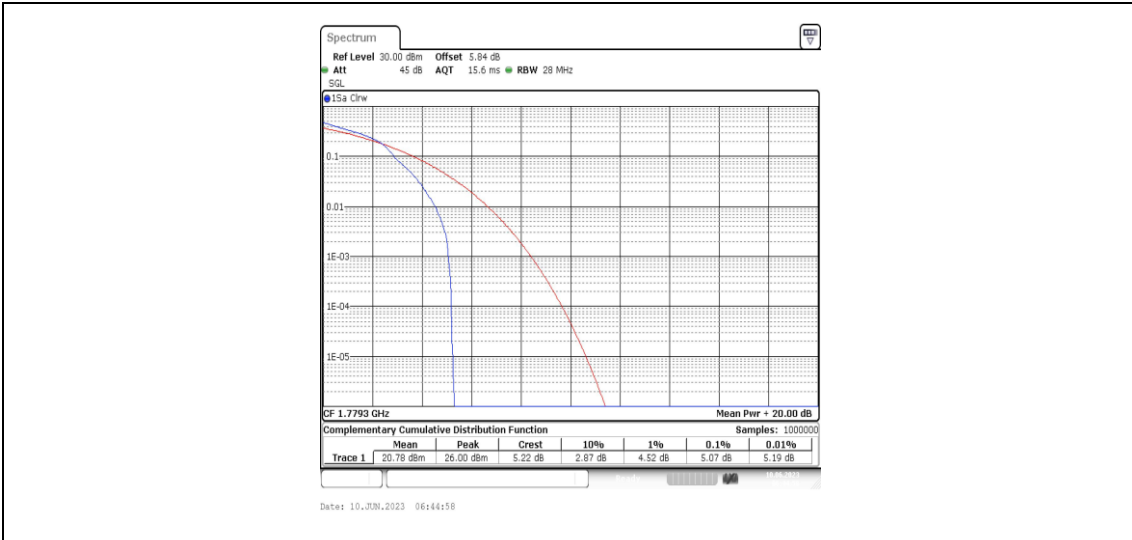

Band66-1.4MHz-16QAM-132665-1RB#0