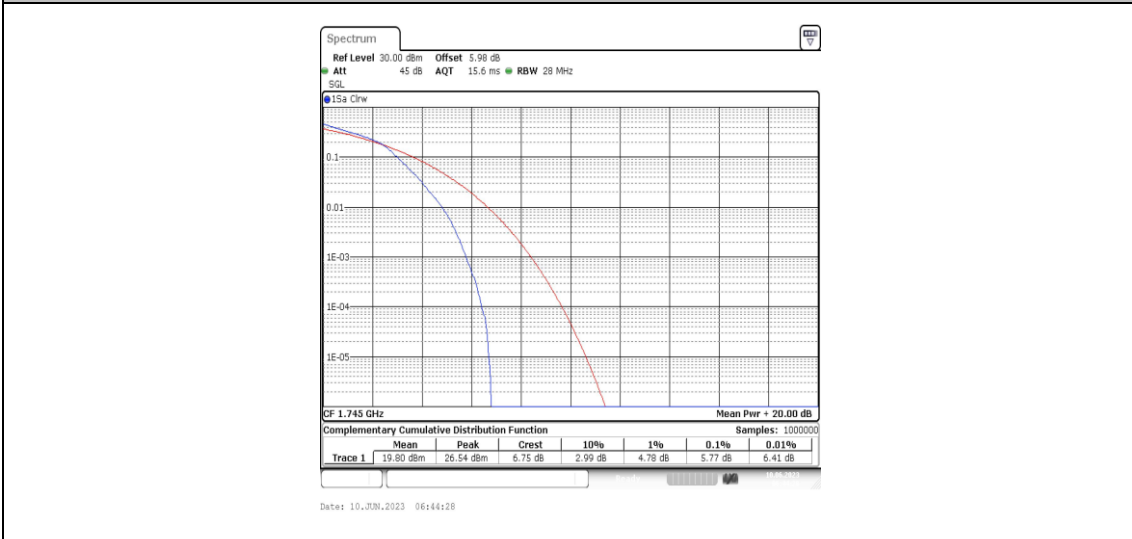

Band66-1.4MHz-16QAM-132322-6RB#0