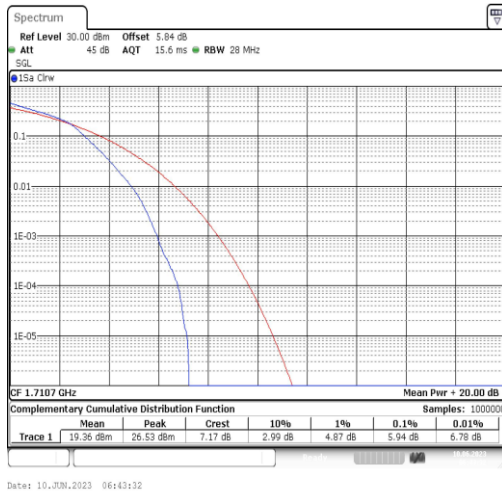

Test Graphs

Band66-1.4MHz-QPSK-131979-1RB#0

Band66-1.4MHz-16QAM-131979-1RB#0

Band66-1.4MHz-QPSK-131979-6RB#0

Band66-1.4MHz-16QAM-131979-6RB#0

Band66-1.4MHz-QPSK-132322-1RB#0

Band66-1.4MHz-16QAM-132322-1RB#0