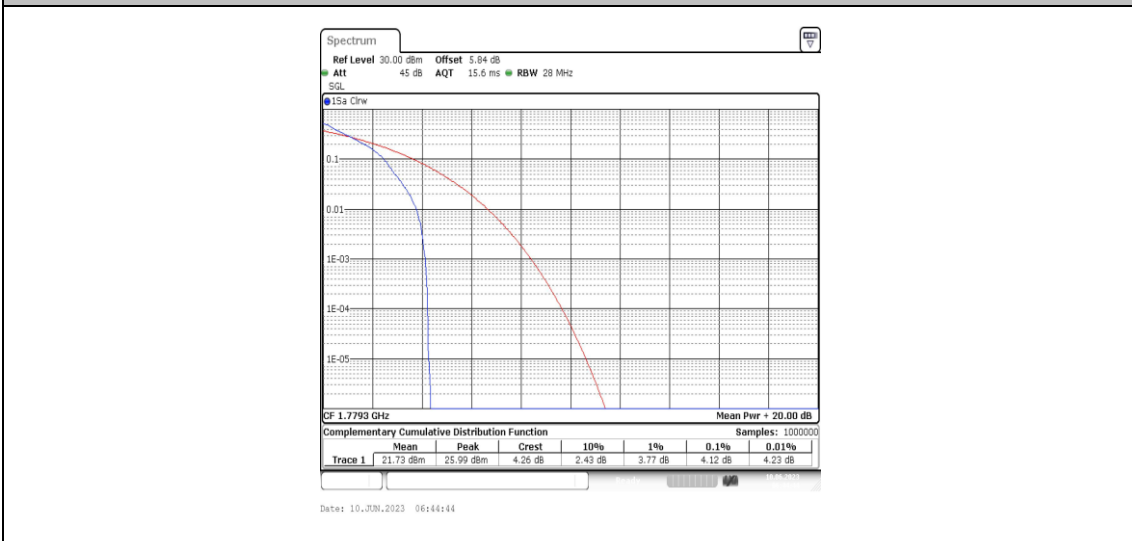

Band66-1.4MHz-QPSK-132665-1RB#0