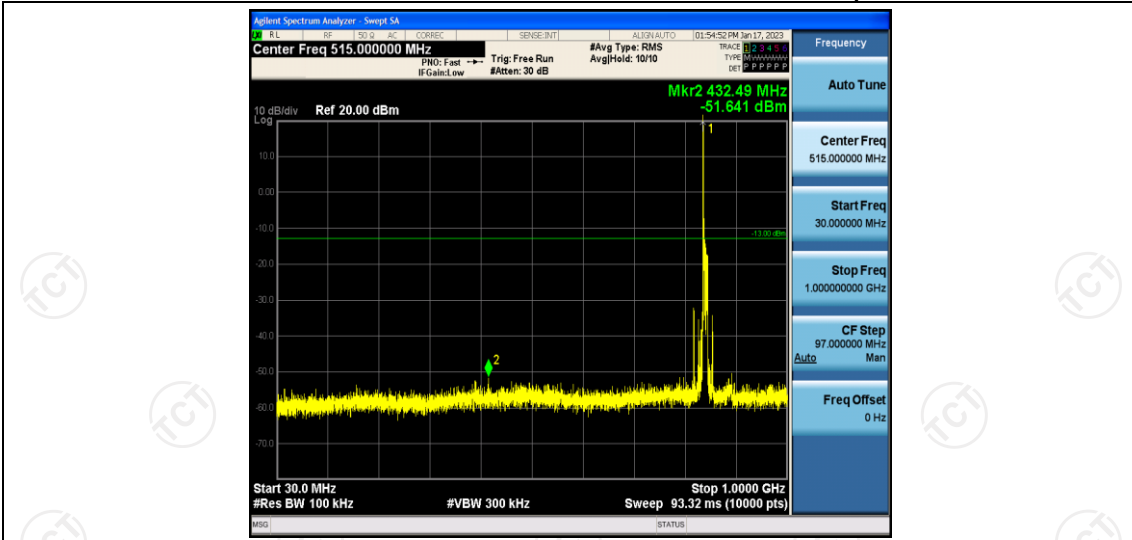

Band5-10MHz-16QAM-20600-1RB#0-Range1:30~1000MHz