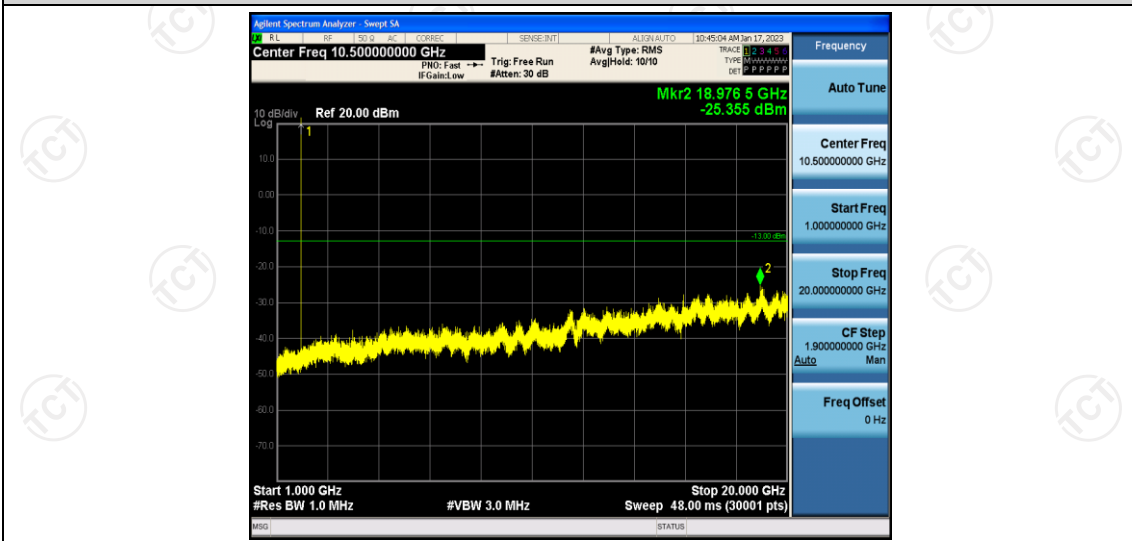

Band2-1.4MHz-16QAM-18607-1RB#0-Range1:30~1000MHz