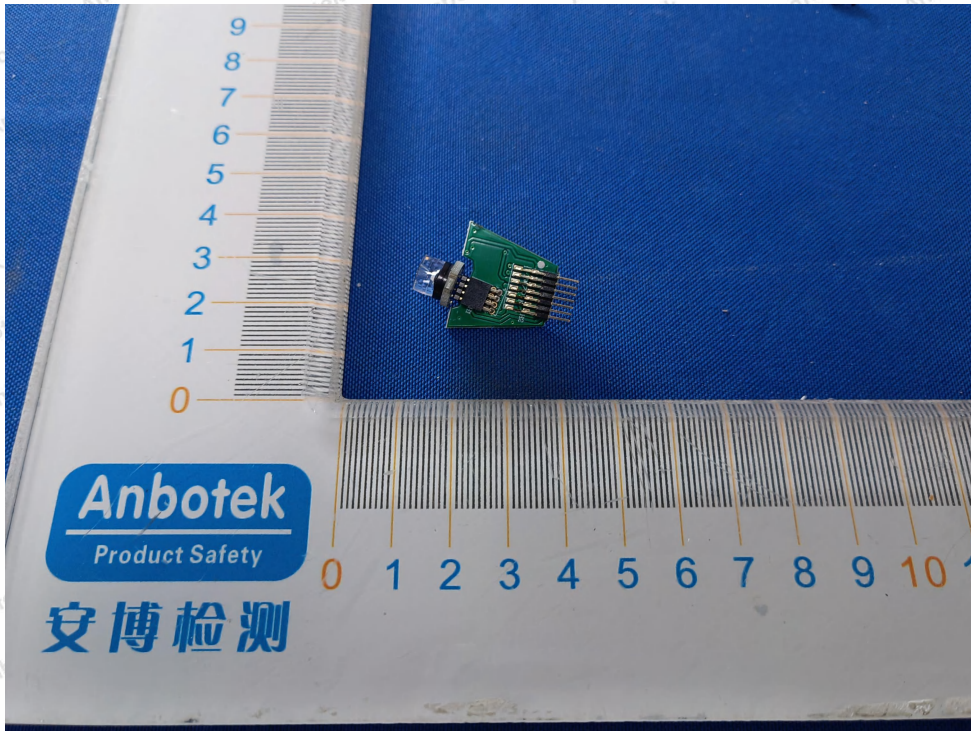

Anbotek

Product Safety

Shenzhen Anbotek Compliance Laboratory Limited

Address: 1/F., Building D, Sogood Science and Technology Park, Sanwei Community, Hangcheng Street, Bao'an District, Shenzhen, Guangdong, China.
Tel: (86) 0755-26066440 Fax: (86) 0755-26014772 Email: service@anbotek.com