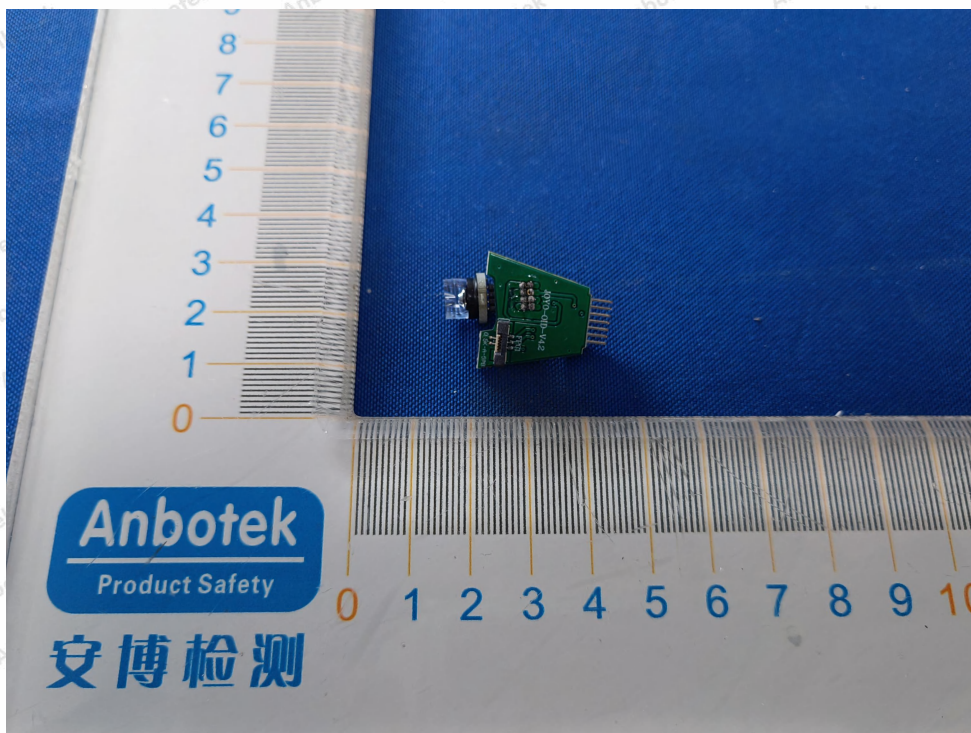

Code: AB-RF-05-b

Hotline

400-003-0500

www.anbotek.com.cn

Anbotek

Product Safety

Shenzhen Anbotek Compliance Laboratory Limited

Address: 1/F., Building D, Sogood Science and Technology Park, Sanwei Community, Hangcheng Street, Bao'an District, Shenzhen, Guangdong, China.
Tel: (86) 0755-26066440 Fax: (86) 0755-26014772 Email: service@anbotek.com