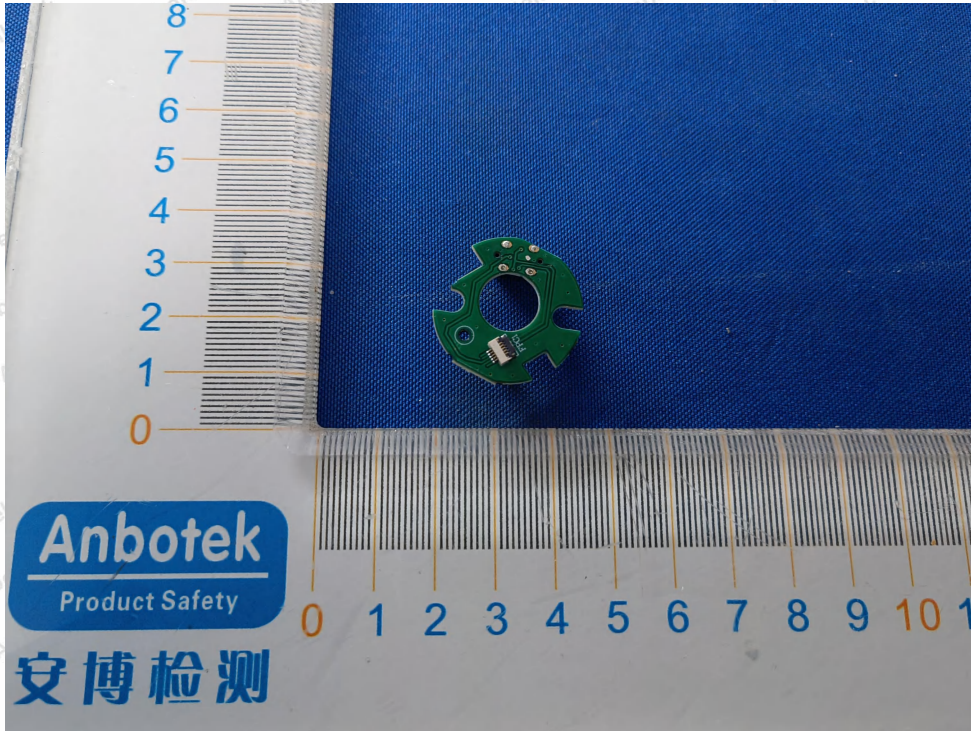

Code: AB-RF-05-b

Hotline

400-003-0500

www.anbotek.com.cn

安博检测

Anbotek

Product Safety

Shenzhen Anbotek Compliance Laboratory Limited