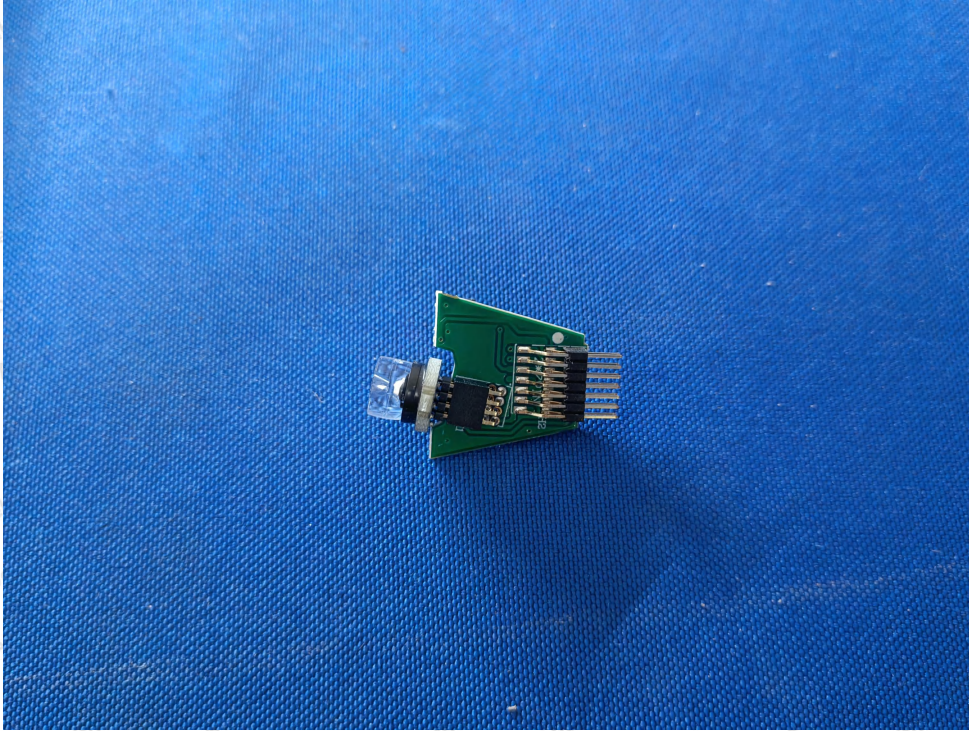

Code: AB-RF-05-b

Hotline

400-003-0500

www.anbotek.com.cn

安博检测

Anbotek

Product Safety

Shenzhen Anbotek Compliance Laboratory Limited