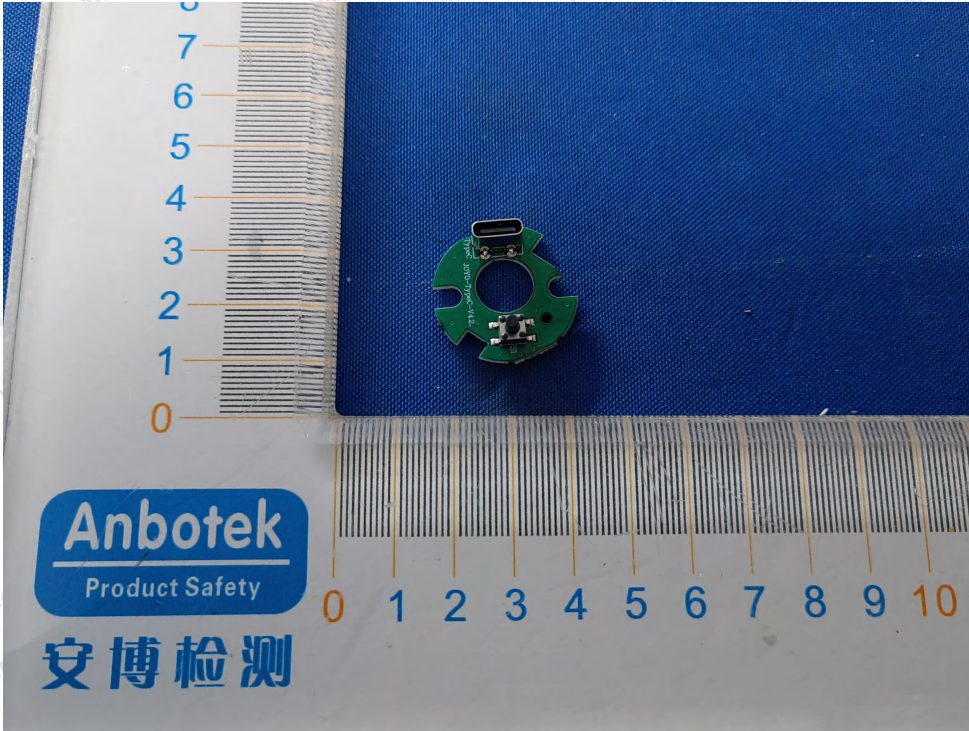

Code: AB-RF-05-b

Hotline

400-003-0500

www.anbotek.com.cn

安博检测

Anbotek

Product Safety

Shenzhen Anbotek Compliance Laboratory Limited