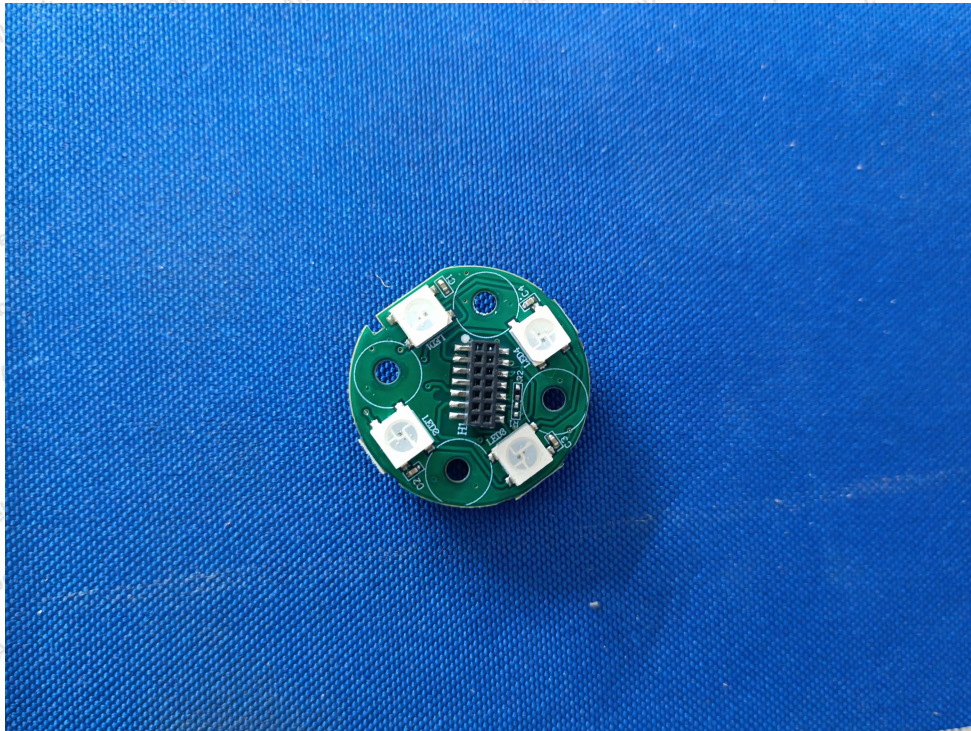

Anbotek

Product Safety

Shenzhen Anbotek Compliance Laboratory Limited

Address: 1/F., Building D, Sogood Science and Technology Park, Sanwei Community, Hangcheng Street, Bao'an District, Shenzhen, Guangdong, China.
Tel: (86) 0755-26066440 Fax: (86) 0755-26014772 Email: service@anbotek.com

Code: AB-RF-05-b

Hotline

400-003-0500

www.anbotek.com.cn