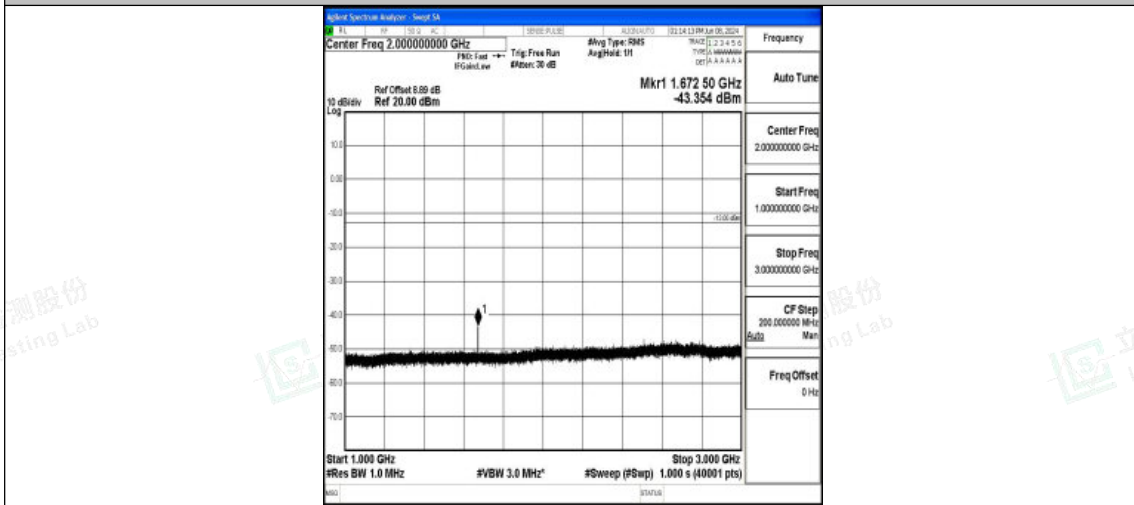

Band5_1.4MHz_QPSK_20525_1RB#0_3000~10000_3000~10000

Band5_1.4MHz_16QAM_20525_1RB#0_0.009~0.15_0.009~0.15

Band5_1.4MHz_16QAM_20525_1RB#0_0.15~30_0.15~30

Band5_1.4MHz_16QAM_20525_1RB#0_30~1000_30~1000

Band5_1.4MHz_16QAM_20525_1RB#0_1000~3000_1000~3000