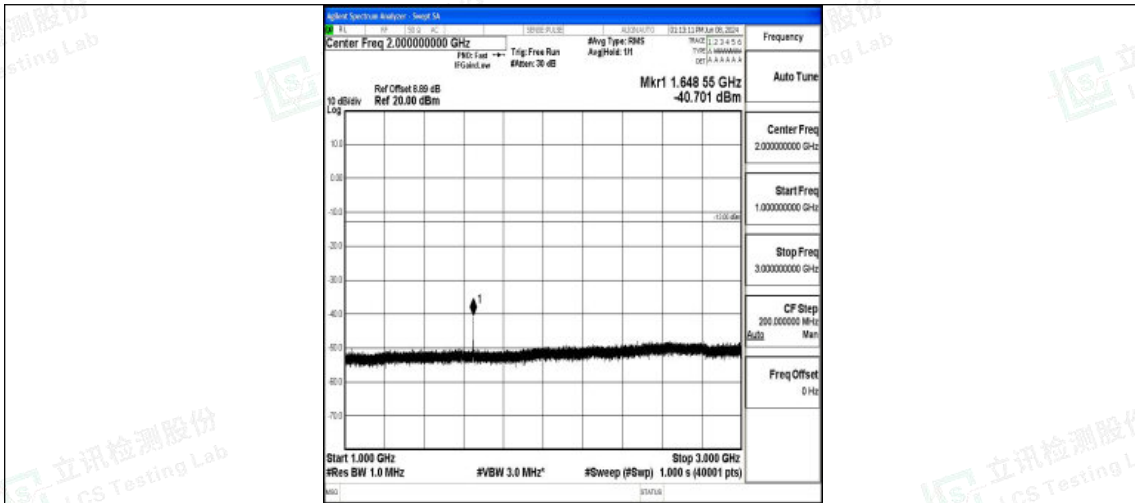

Band5_1.4MHz_16QAM_20407_1RB#0_1000~3000_1000~3000