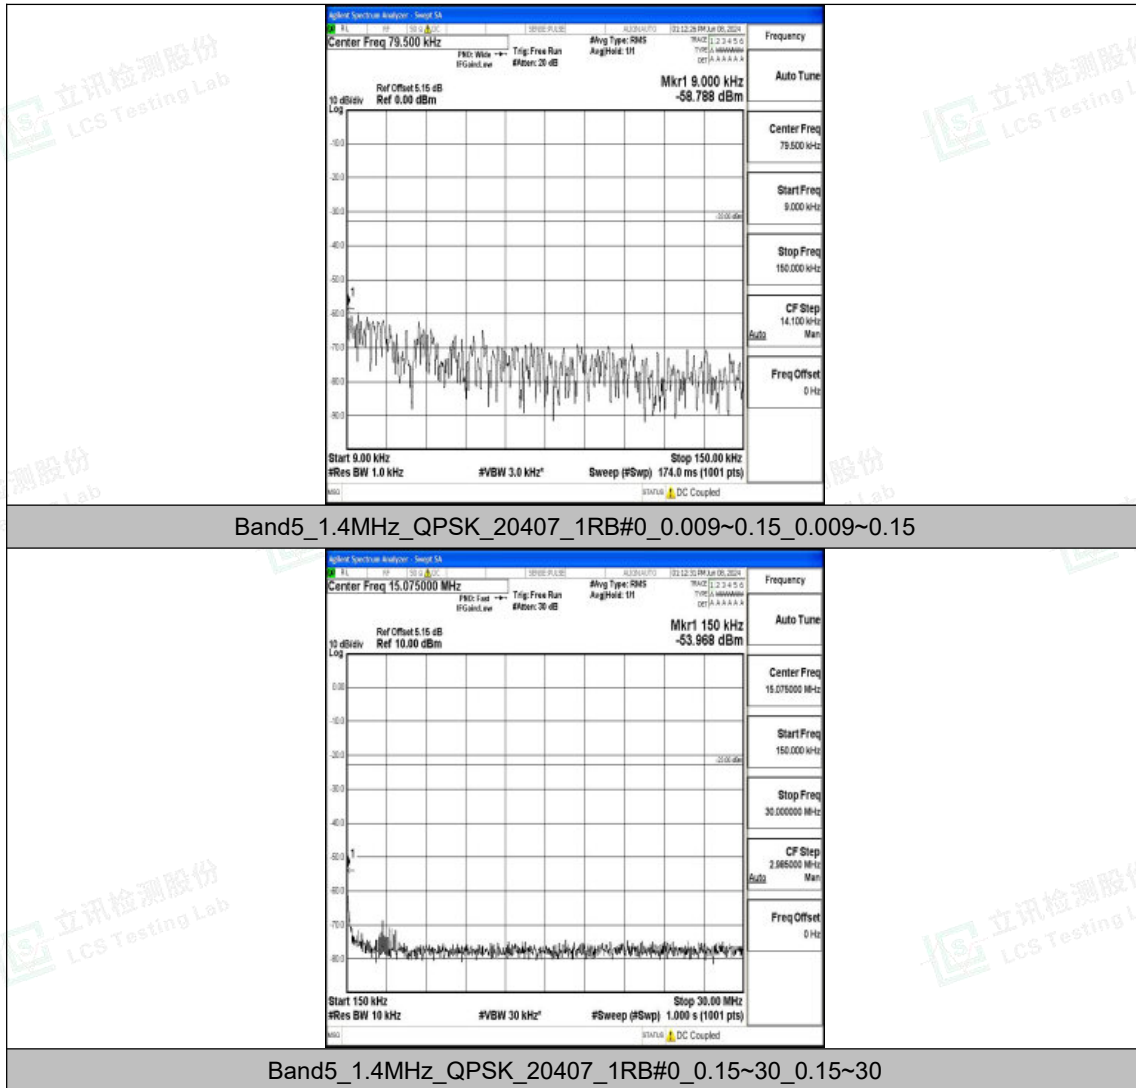

Band5	10MHz	QPSK	20600	1RB#0	3000~10000	-43.87	PASS
Band5	10MHz	16QAM	20600	1RB#0	0.009~0.15	-57.35	PASS
Band5	10MHz	16QAM	20600	1RB#0	0.15~30	-51.31	PASS
Band5	10MHz	16QAM	20600	1RB#0	30~1000	-62.36	PASS
Band5	10MHz	16QAM	20600	1RB#0	1000~3000	-45.20	PASS
Band5	10MHz	16QAM	20600	1RB#0	3000~10000	-44.09	PASS

Test Graphs

Band5_1.4MHz_QPSK_20407_1RB#0_0.009~0.15_0.009~0.15

Band5_1.4MHz_QPSK_20407_1RB#0_0.15~30_0.15~30