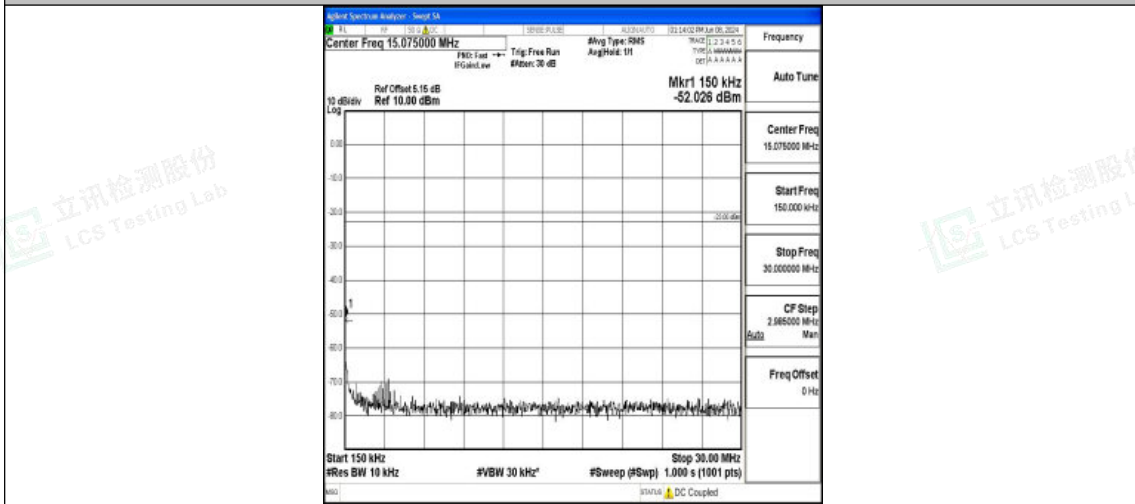

Band5_1.4MHz_16QAM_20525_1RB#0_0.15~30_0.15~30