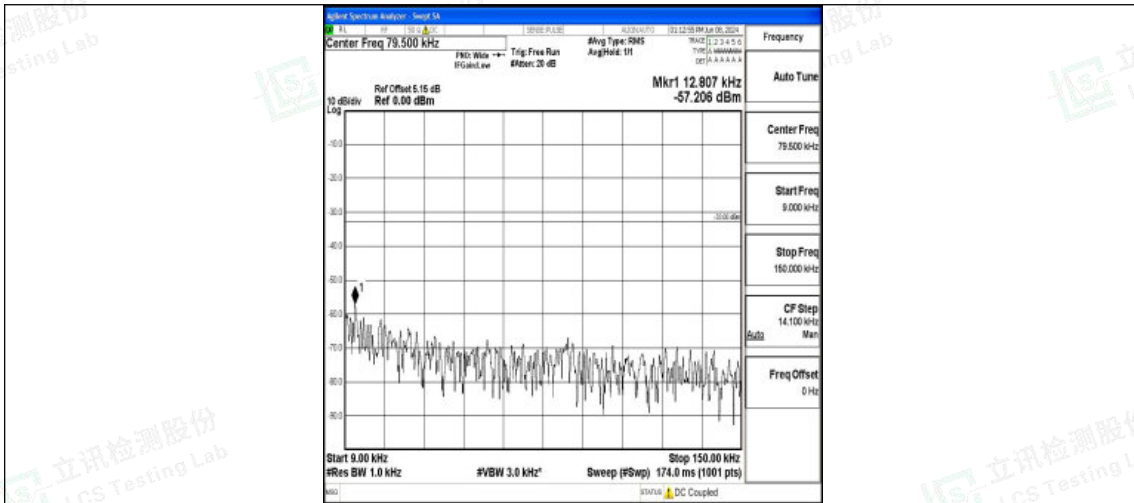

Band5_1.4MHz_16QAM_20407_1RB#0_0.009~0.15_0.009~0.15