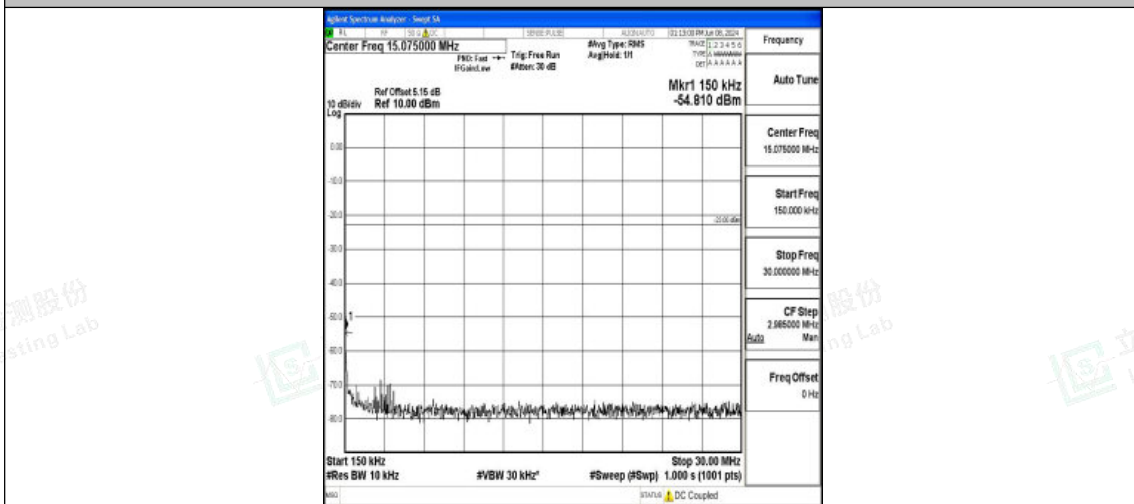

Band5_1.4MHz_16QAM_20407_1RB#0_0.15~30_0.15~30