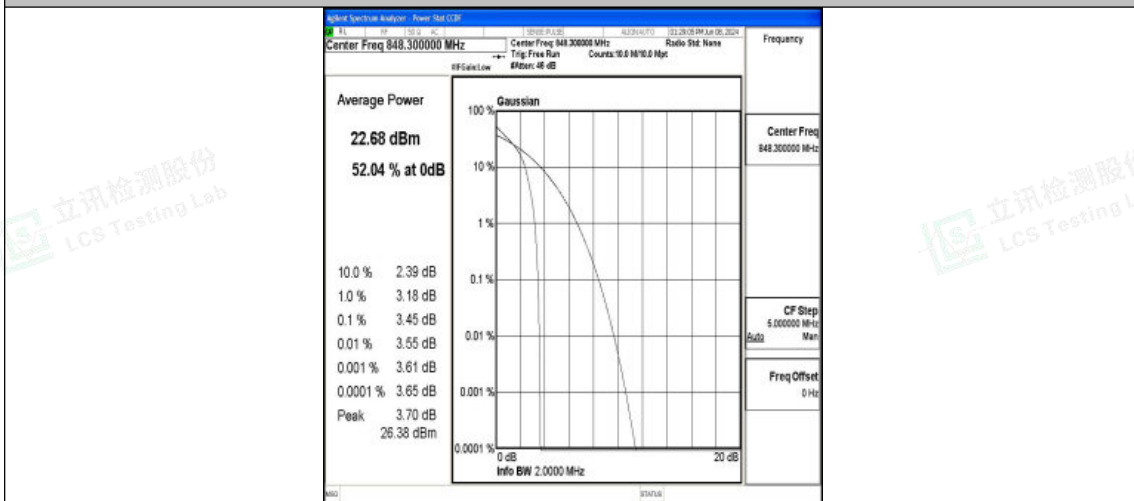

Band5-1.4MHz-QPSK-20643-1RB#0-PASS