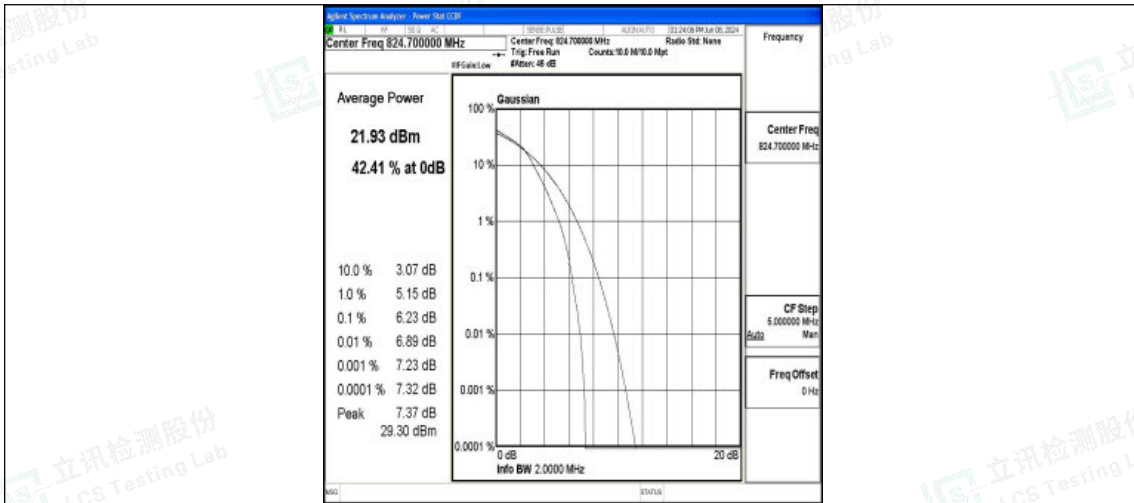

Test Graphs

Band5-1.4MHz-QPSK-20407-1RB#0-PASS

Band5-1.4MHz-16QAM-20407-1RB#0-PASS

Band5-1.4MHz-QPSK-20407-6RB#0-PASS

Band5-1.4MHz-16QAM-20407-6RB#0-PASS

Band5-1.4MHz-QPSK-20525-1RB#0-PASS

Band5-1.4MHz-16QAM-20525-1RB#0-PASS