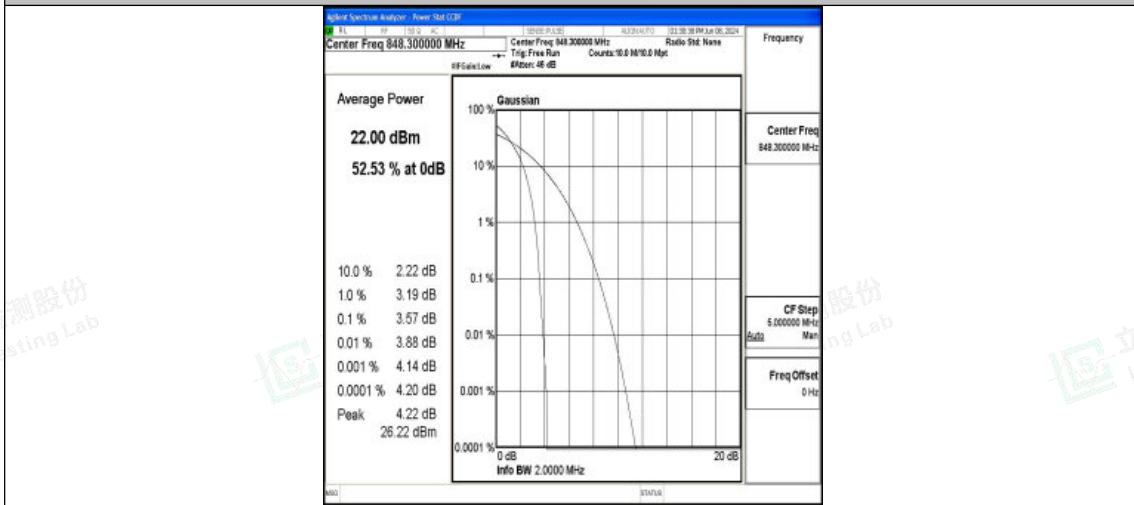

Band5-1.4MHz-QPSK-20525-6RB#0-PASS

Band5-1.4MHz-16QAM-20525-6RB#0-PASS

Band5-1.4MHz-QPSK-20643-1RB#0-PASS

Band5-1.4MHz-16QAM-20643-1RB#0-PASS

Band5-1.4MHz-QPSK-20643-6RB#0-PASS

Band5-1.4MHz-16QAM-20643-6RB#0-PASS