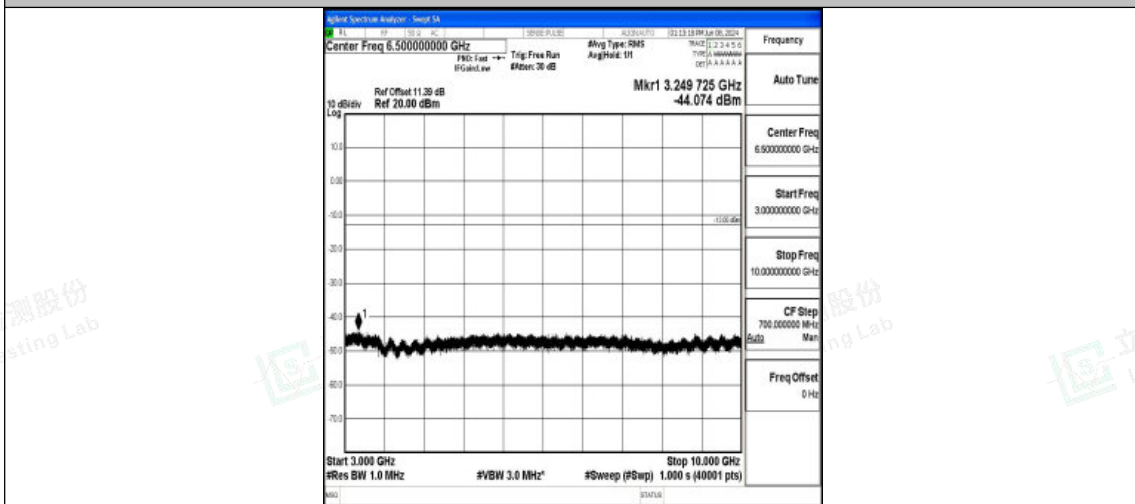

Band5_1.4MHz_16QAM_20407_1RB#0_3000~10000_3000~10000