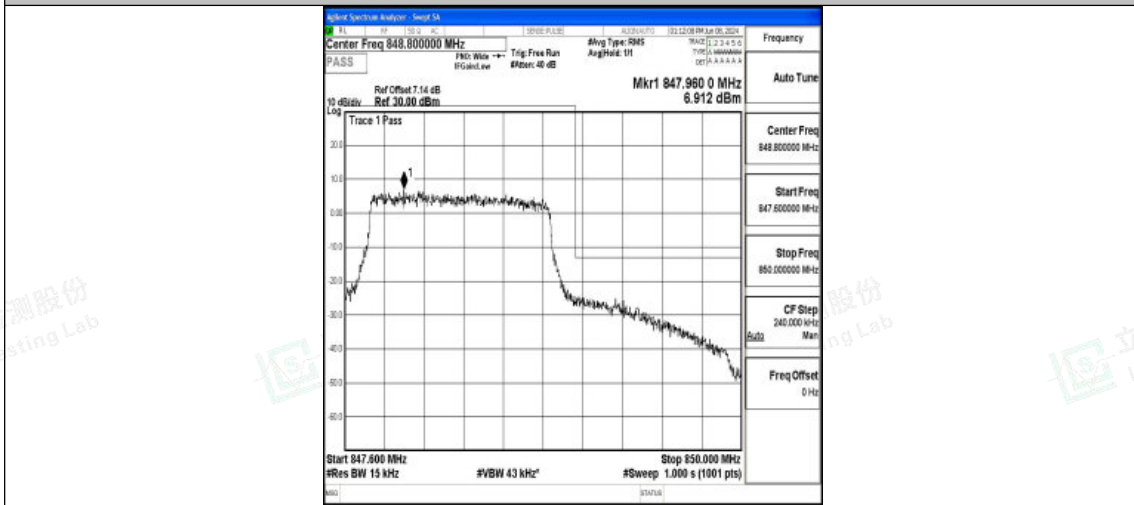

Band5_1.4MHz_QPSK_20643_6RB#0