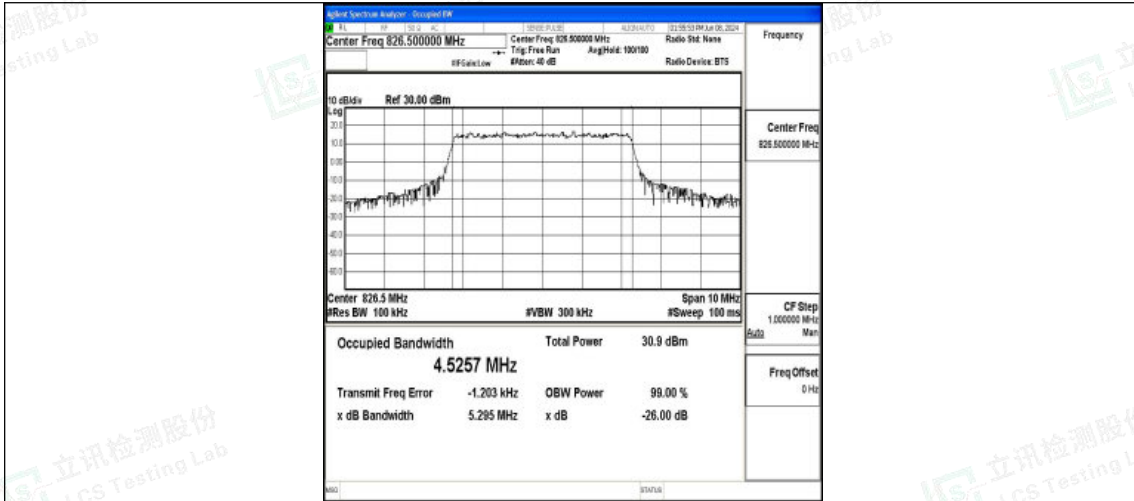

Band5-5MHz-QPSK-20425-25RB#0-PASS