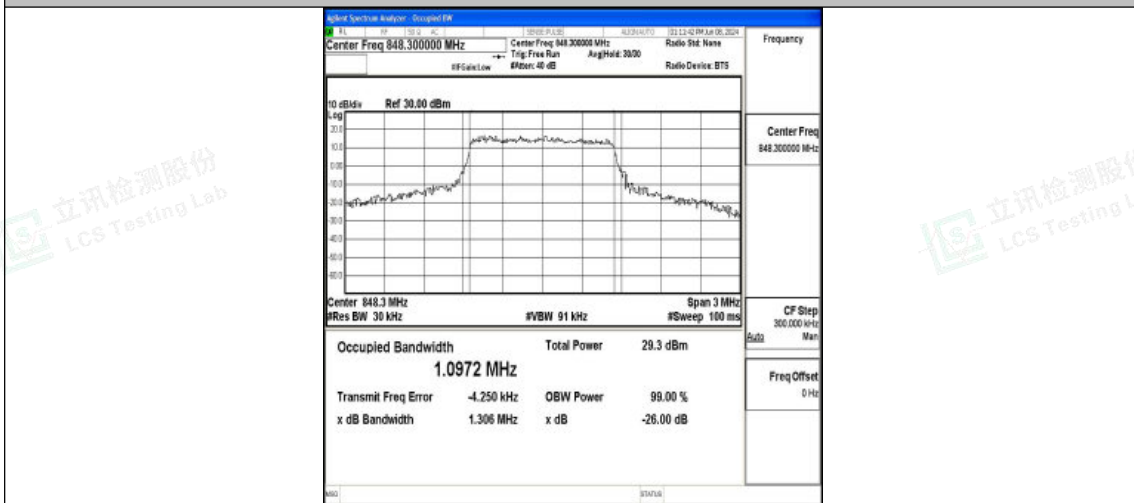

Test Graphs

Band5-1.4MHz-QPSK-20407-6RB#0-PASS

Band5-1.4MHz-16QAM-20407-6RB#0-PASS

Band5-1.4MHz-QPSK-20525-6RB#0-PASS

Band5-1.4MHz-16QAM-20525-6RB#0-PASS

Band5-1.4MHz-QPSK-20643-6RB#0-PASS

Band5-1.4MHz-16QAM-20643-6RB#0-PASS