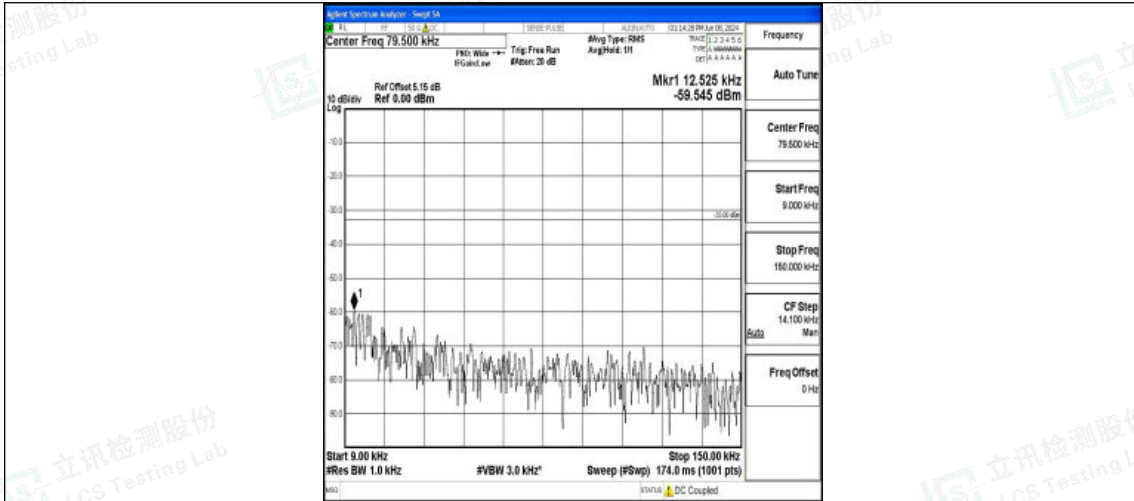

Band5_1.4MHz_QPSK_20643_1RB#0_0.009~0.15_0.009~0.15