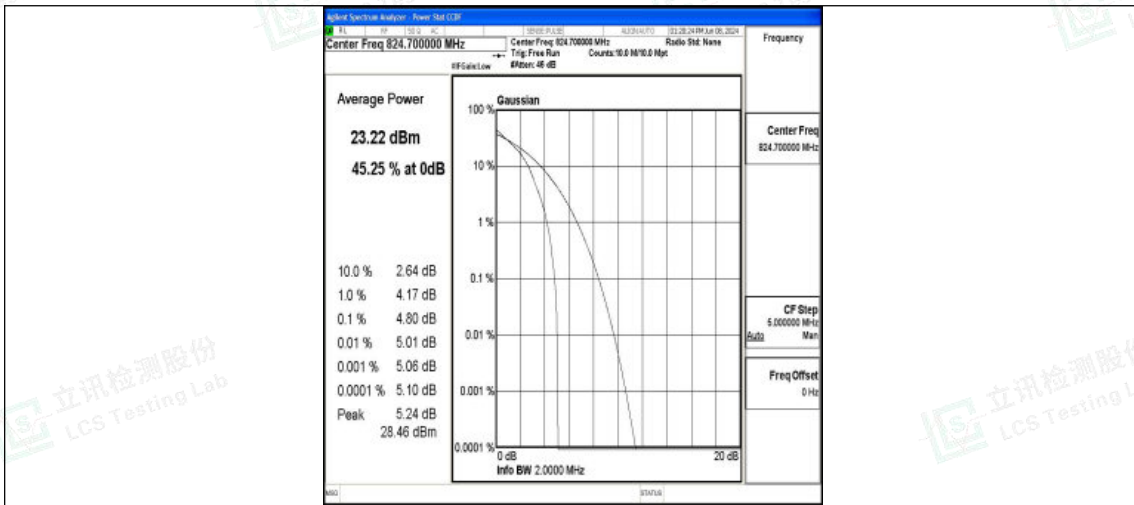

Test Graphs

Band5-1.4MHz-QPSK-20407-1RB#0-PASS