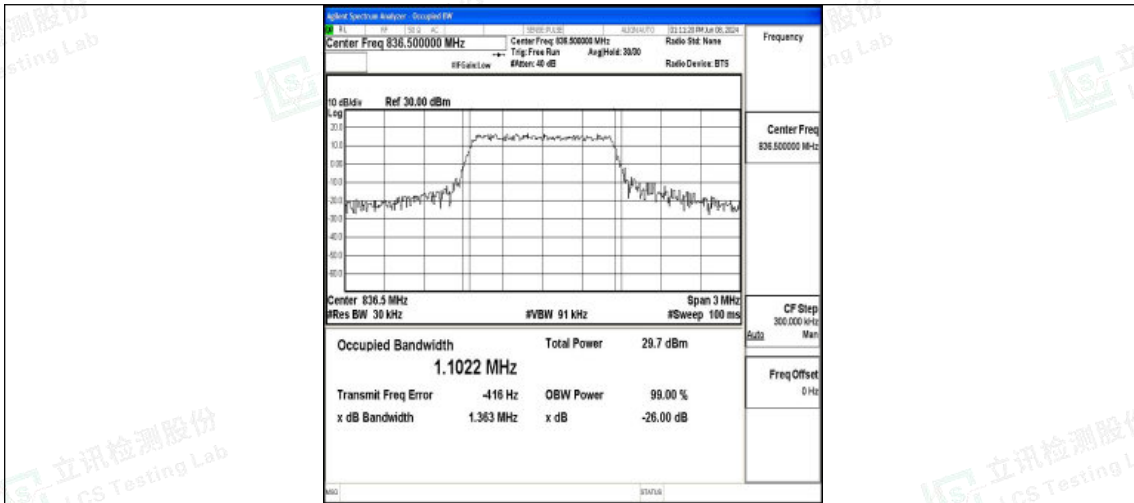

Test Graphs

Band5-1.4MHz-QPSK-20407-6RB#0-PASS

Band5-1.4MHz-16QAM-20407-6RB#0-PASS

Band5-1.4MHz-QPSK-20525-6RB#0-PASS

Band5-1.4MHz-16QAM-20525-6RB#0-PASS

Band5-1.4MHz-QPSK-20643-6RB#0-PASS

Band5-1.4MHz-16QAM-20643-6RB#0-PASS