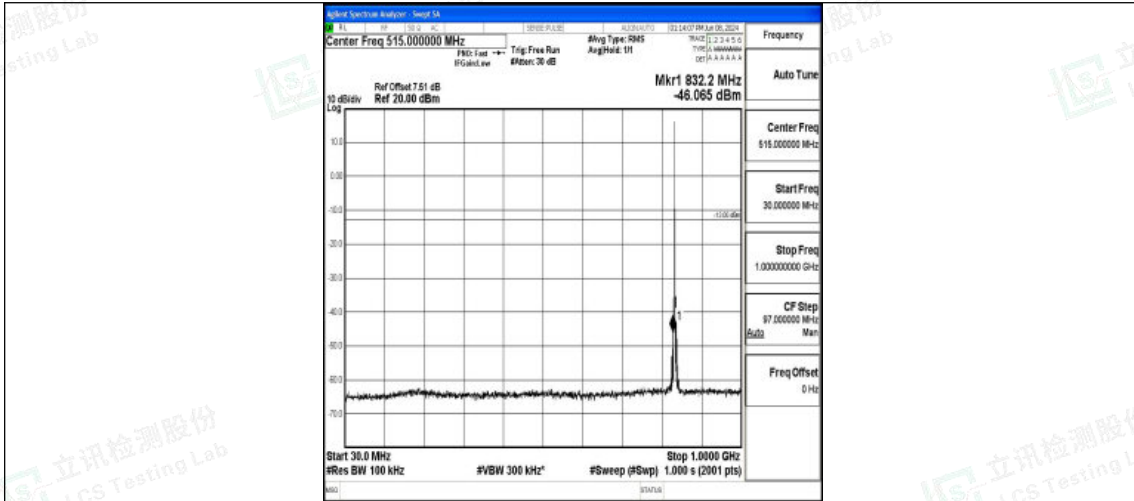

Band5_1.4MHz_QPSK_20525_1RB#0_3000~10000_3000~10000

Band5_1.4MHz_16QAM_20525_1RB#0_0.009~0.15_0.009~0.15

Band5_1.4MHz_16QAM_20525_1RB#0_0.15~30_0.15~30

Band5_1.4MHz_16QAM_20525_1RB#0_30~1000_30~1000

Band5_1.4MHz_16QAM_20525_1RB#0_1000~3000_1000~3000