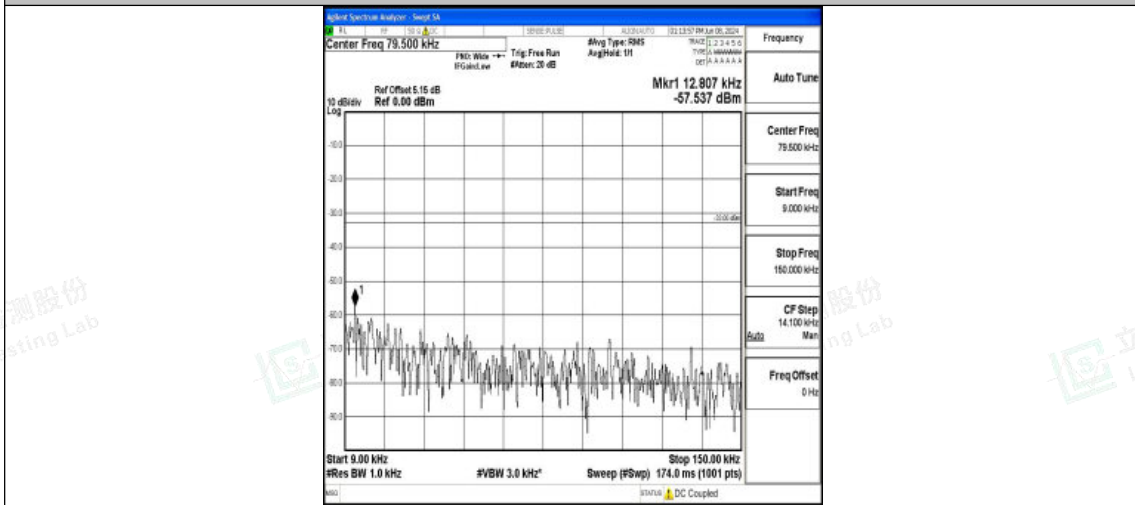

Band5_1.4MHz_16QAM_20525_1RB#0_0.009~0.15_0.009~0.15