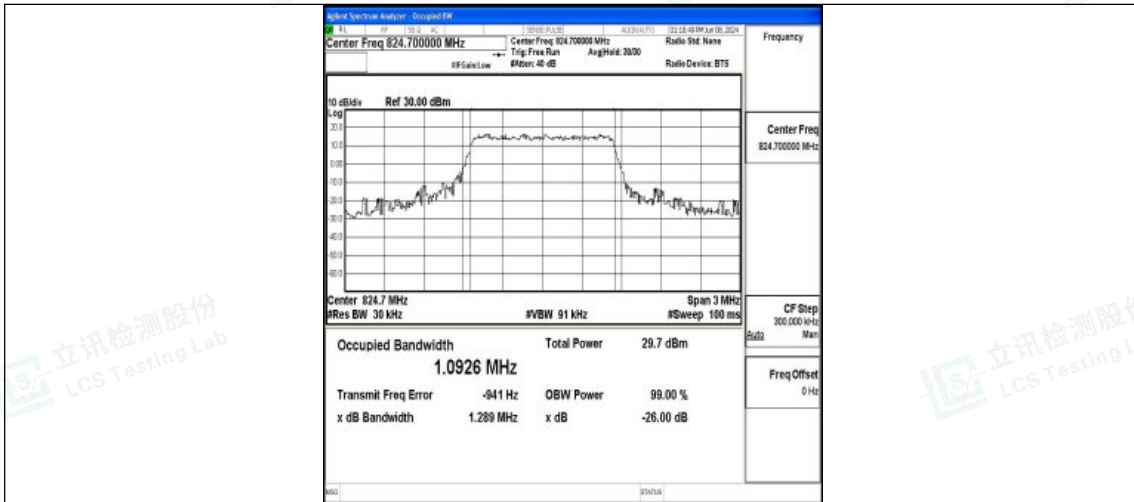

Test Graphs

Band5-1.4MHz-QPSK-20407-6RB#0-PASS