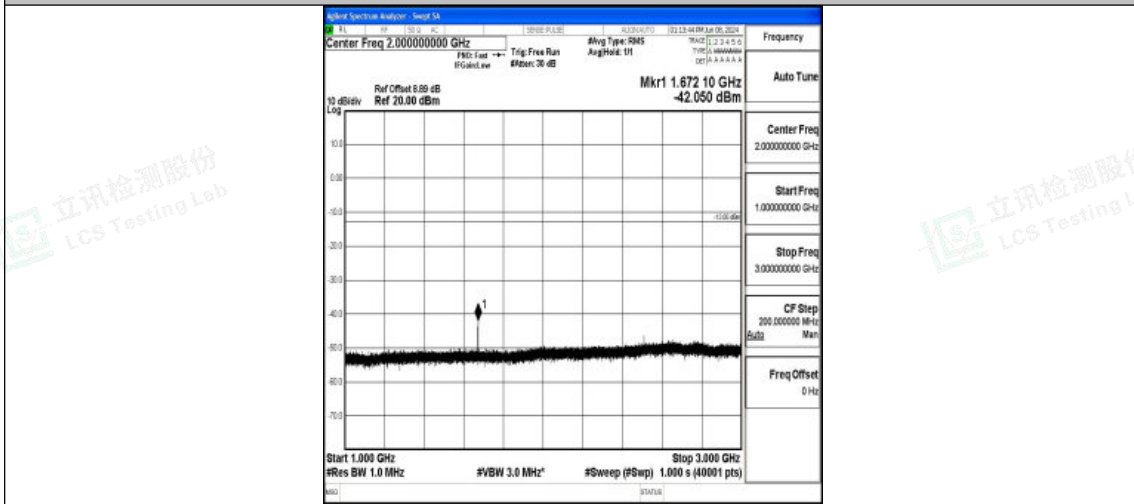

Band5_1.4MHz_16QAM_20407_1RB#0_3000~10000_3000~10000

Band5_1.4MHz_QPSK_20525_1RB#0_0.009~0.15_0.009~0.15

Band5_1.4MHz_QPSK_20525_1RB#0_0.15~30_0.15~30

Band5_1.4MHz_QPSK_20525_1RB#0_30~1000_30~1000

Band5_1.4MHz_QPSK_20525_1RB#0_1000~3000_1000~3000