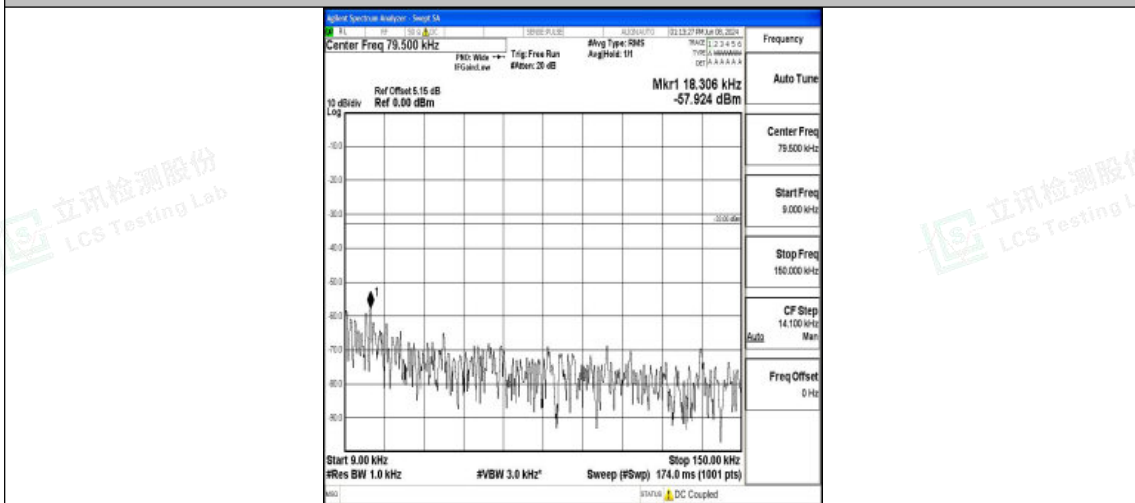

Band5_1.4MHz_QPSK_20525_1RB#0_0.009~0.15_0.009~0.15