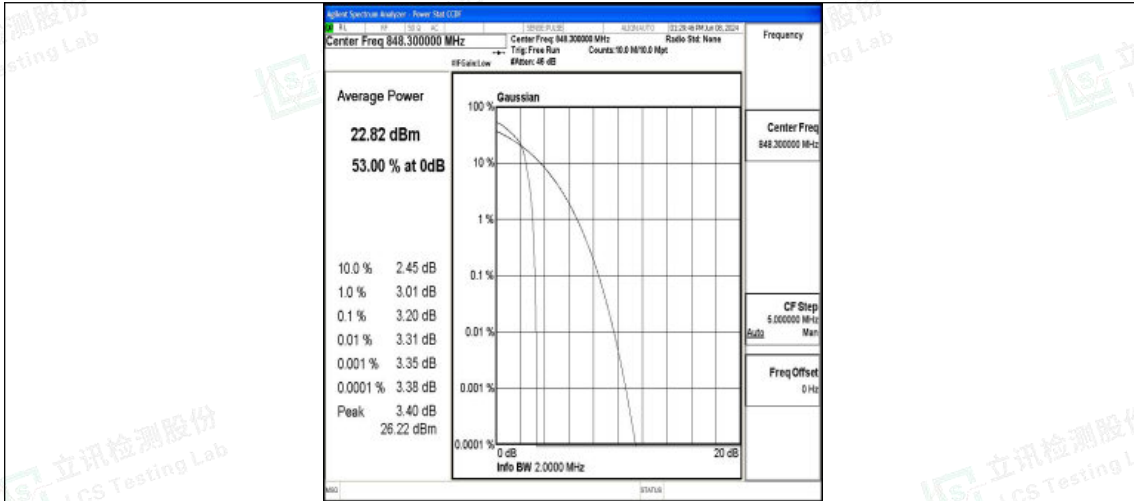

Band5-1.4MHz-QPSK-20525-6RB#0-PASS

Band5-1.4MHz-16QAM-20525-6RB#0-PASS

Band5-1.4MHz-QPSK-20643-1RB#0-PASS

Band5-1.4MHz-16QAM-20643-1RB#0-PASS

Band5-1.4MHz-QPSK-20643-6RB#0-PASS

Band5-1.4MHz-16QAM-20643-6RB#0-PASS