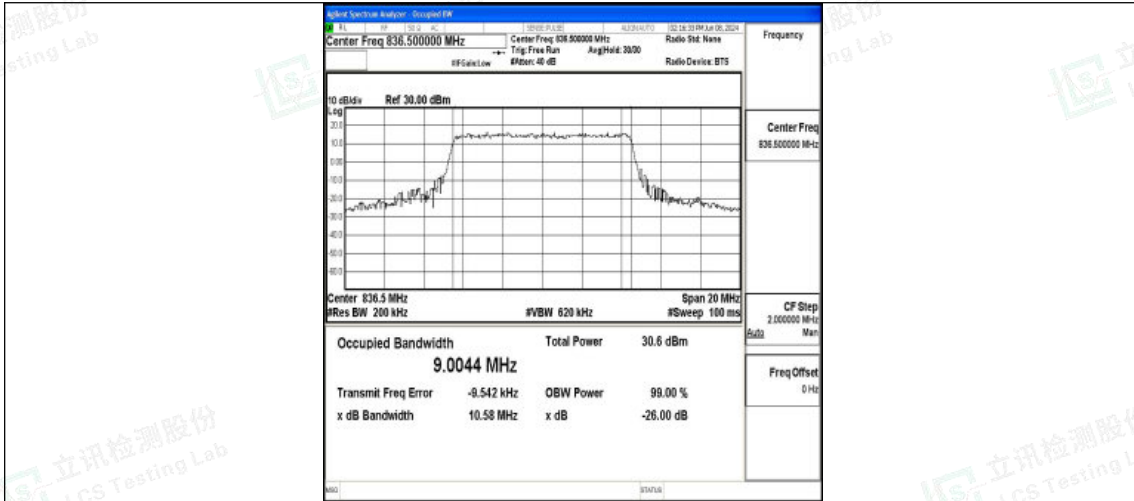

Band5-10MHz-16QAM-20525-50RB#0-PASS