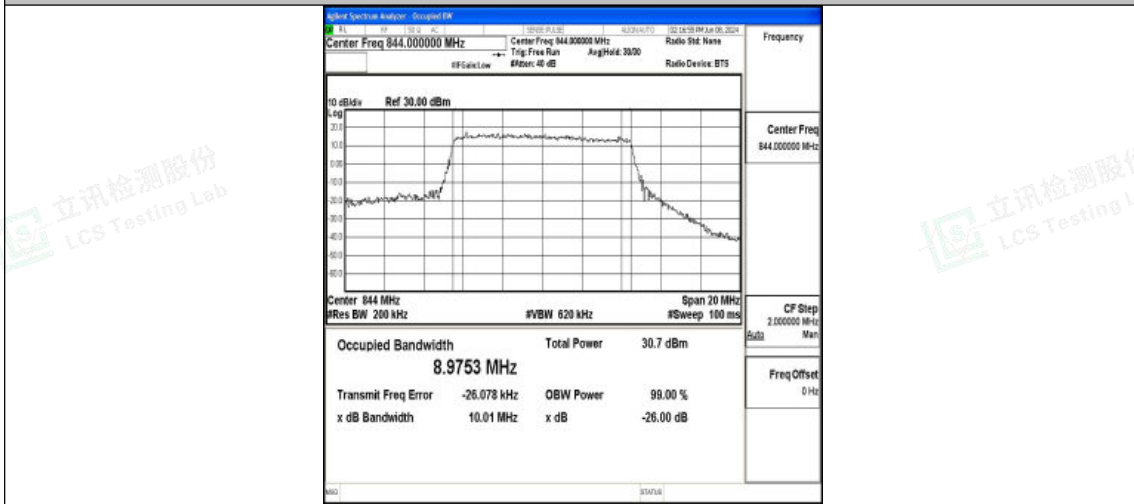

Band5-10MHz-16QAM-20600-50RB#0-PASS