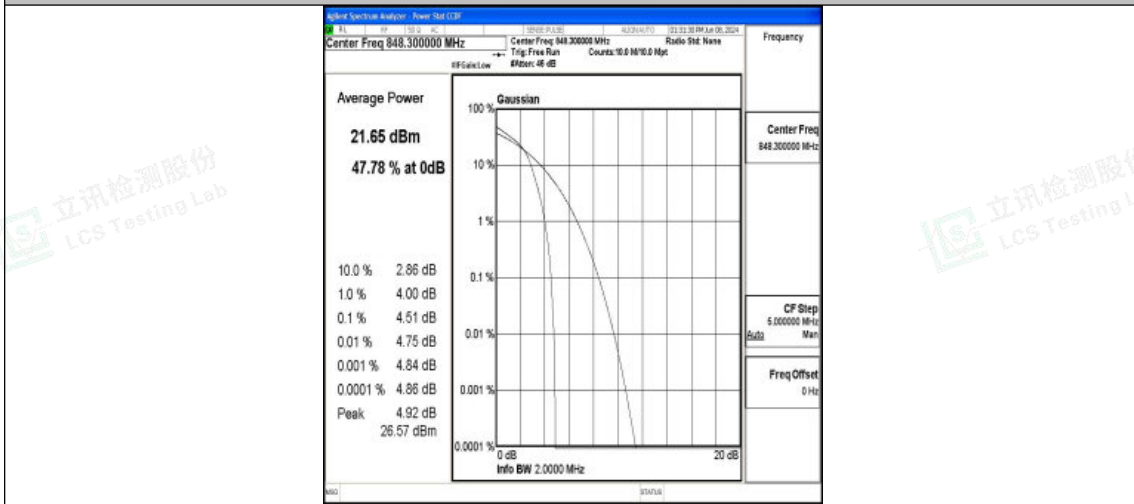

Band5-1.4MHz-QPSK-20525-6RB#0-PASS

Band5-1.4MHz-16QAM-20525-6RB#0-PASS

Band5-1.4MHz-QPSK-20643-1RB#0-PASS

Band5-1.4MHz-16QAM-20643-1RB#0-PASS

Band5-1.4MHz-QPSK-20643-6RB#0-PASS

Band5-1.4MHz-16QAM-20643-6RB#0-PASS