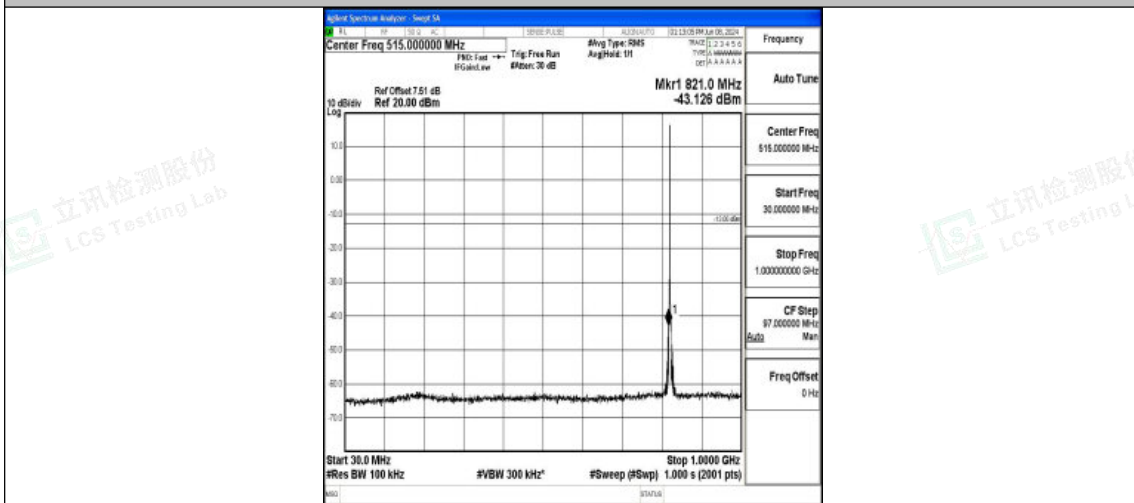

Band5_1.4MHz_16QAM_20407_1RB#0_30~1000_30~1000