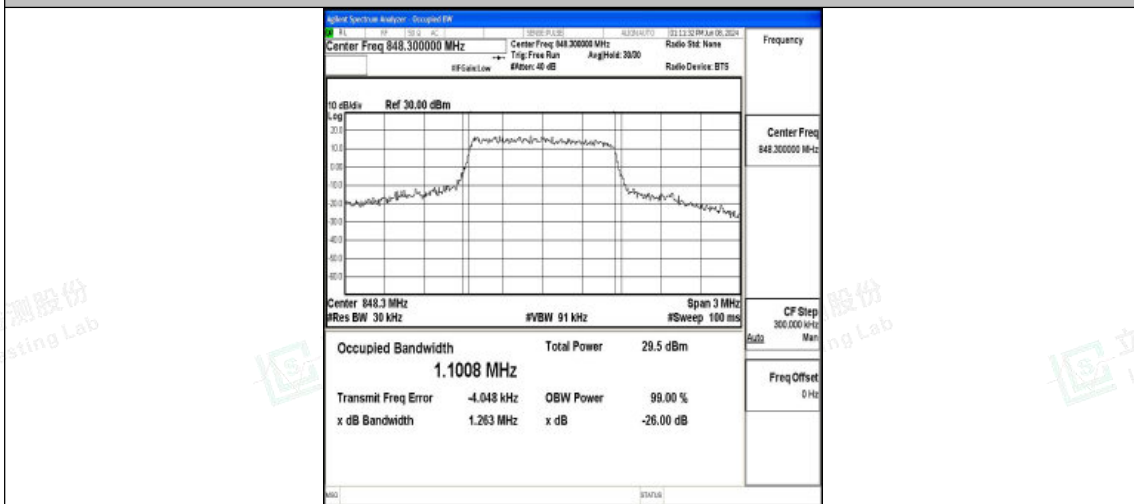

Test Graphs

Band5-1.4MHz-QPSK-20407-6RB#0-PASS

Band5-1.4MHz-16QAM-20407-6RB#0-PASS

Band5-1.4MHz-QPSK-20525-6RB#0-PASS

Band5-1.4MHz-16QAM-20525-6RB#0-PASS

Band5-1.4MHz-QPSK-20643-6RB#0-PASS

Band5-1.4MHz-16QAM-20643-6RB#0-PASS