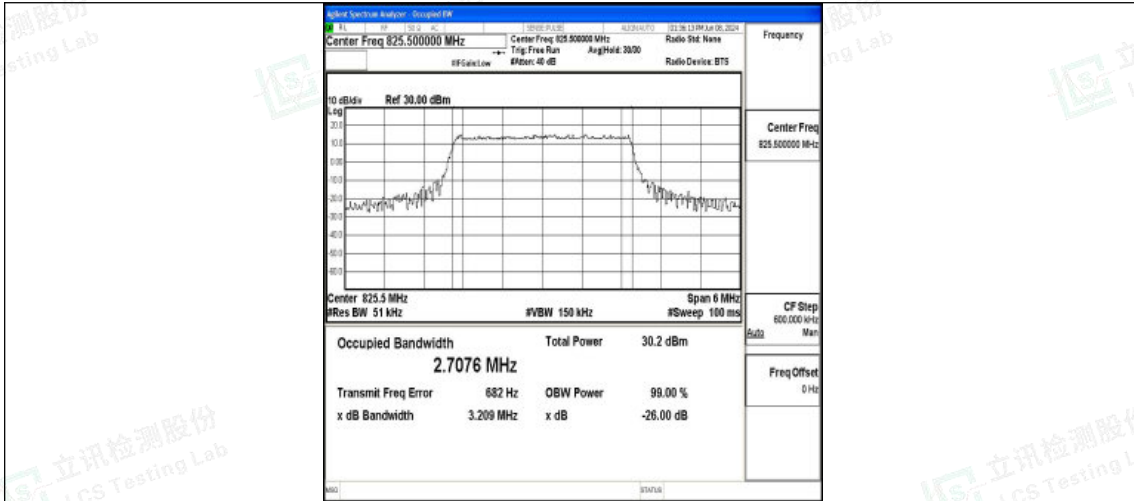

Test Graphs

Band5-1.4MHz-QPSK-20407-6RB#0-PASS

Band5-1.4MHz-16QAM-20407-6RB#0-PASS

Band5-1.4MHz-QPSK-20525-6RB#0-PASS

Band5-1.4MHz-16QAM-20525-6RB#0-PASS

Band5-1.4MHz-QPSK-20643-6RB#0-PASS

Band5-1.4MHz-16QAM-20643-6RB#0-PASS