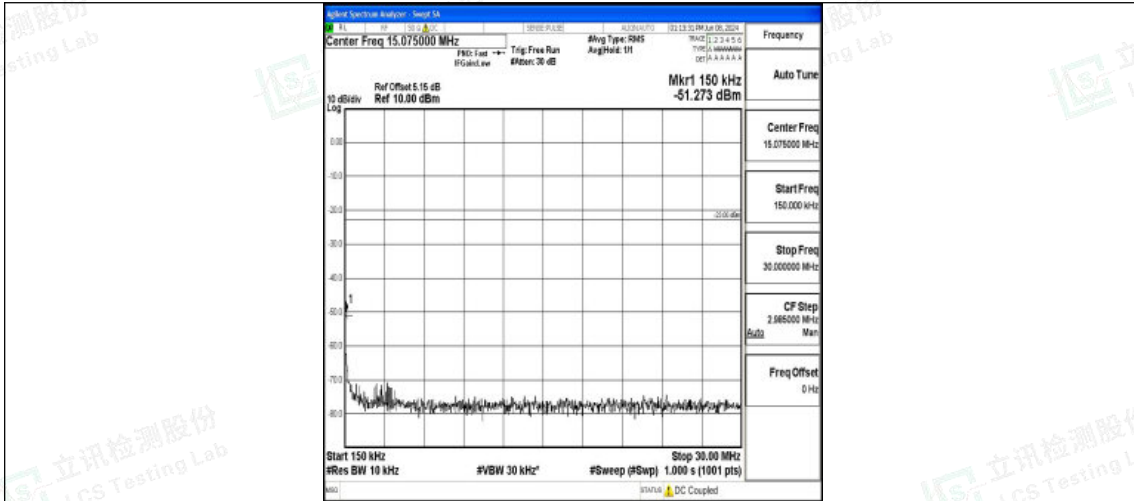

Band5_1.4MHz_QPSK_20525_1RB#0_0.15~30_0.15~30