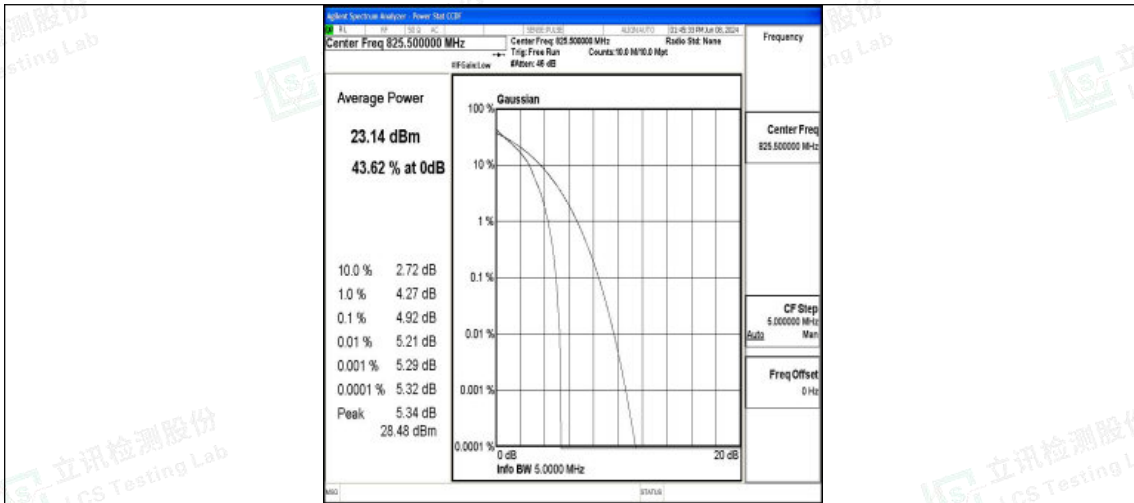

Band5-1.4MHz-QPSK-20525-6RB#0-PASS

Band5-1.4MHz-16QAM-20525-6RB#0-PASS

Band5-1.4MHz-QPSK-20643-1RB#0-PASS

Band5-1.4MHz-16QAM-20643-1RB#0-PASS

Band5-1.4MHz-QPSK-20643-6RB#0-PASS

Band5-1.4MHz-16QAM-20643-6RB#0-PASS