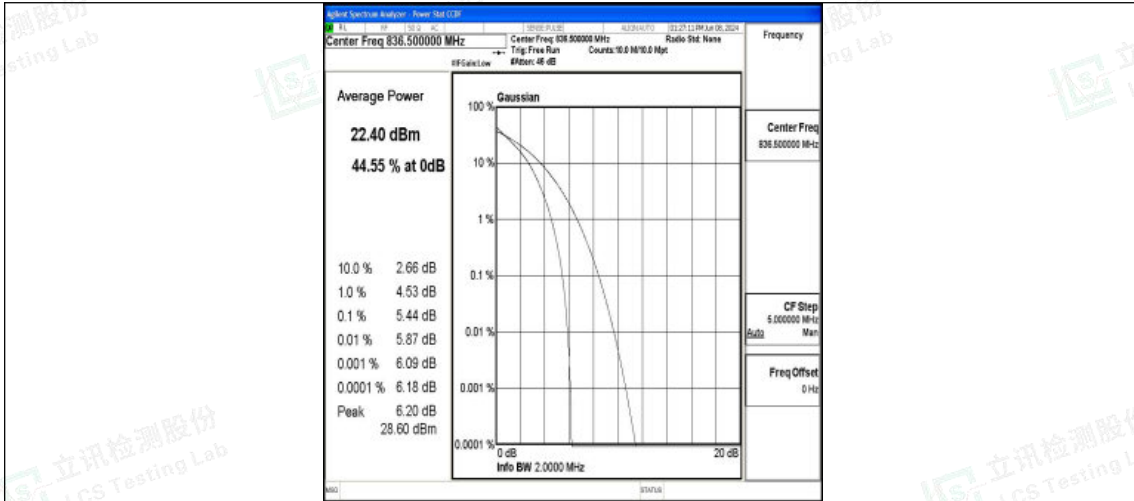

Test Graphs

Band5-1.4MHz-QPSK-20407-1RB#0-PASS

Band5-1.4MHz-16QAM-20407-1RB#0-PASS

Band5-1.4MHz-QPSK-20407-6RB#0-PASS

Band5-1.4MHz-16QAM-20407-6RB#0-PASS

Band5-1.4MHz-QPSK-20525-1RB#0-PASS

Band5-1.4MHz-16QAM-20525-1RB#0-PASS