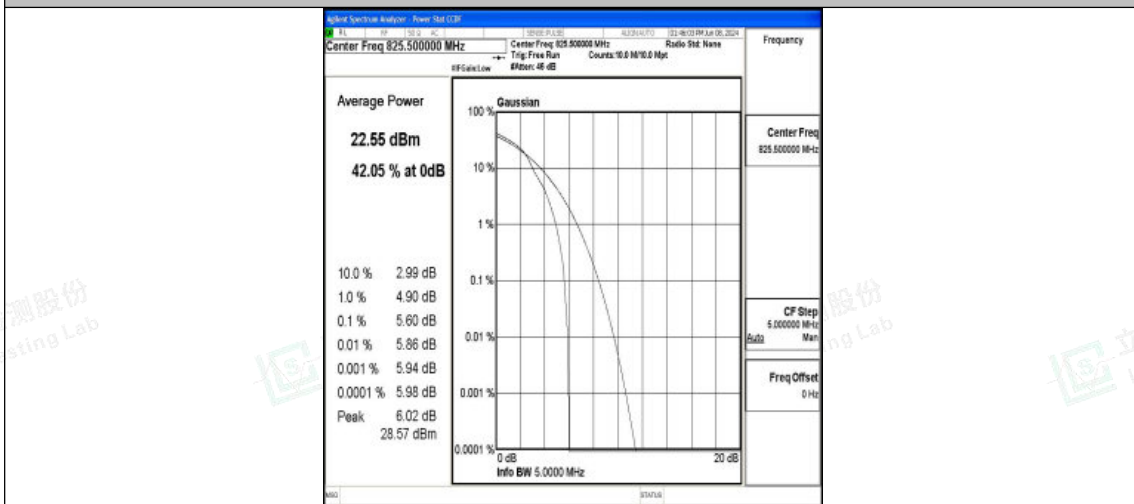

Band5-3MHz-QPSK-20415-1RB#0-PASS