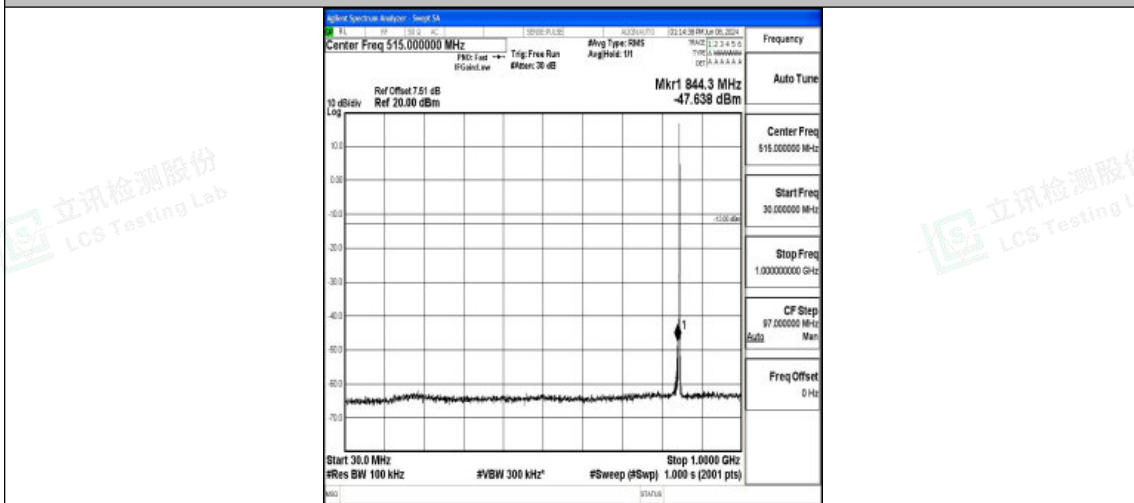

Band5_1.4MHz_16QAM_20525_1RB#0_3000~10000_3000~10000

Band5_1.4MHz_QPSK_20643_1RB#0_0.009~0.15_0.009~0.15

Band5_1.4MHz_QPSK_20643_1RB#0_0.15~30_0.15~30

Band5_1.4MHz_QPSK_20643_1RB#0_30~1000_30~1000