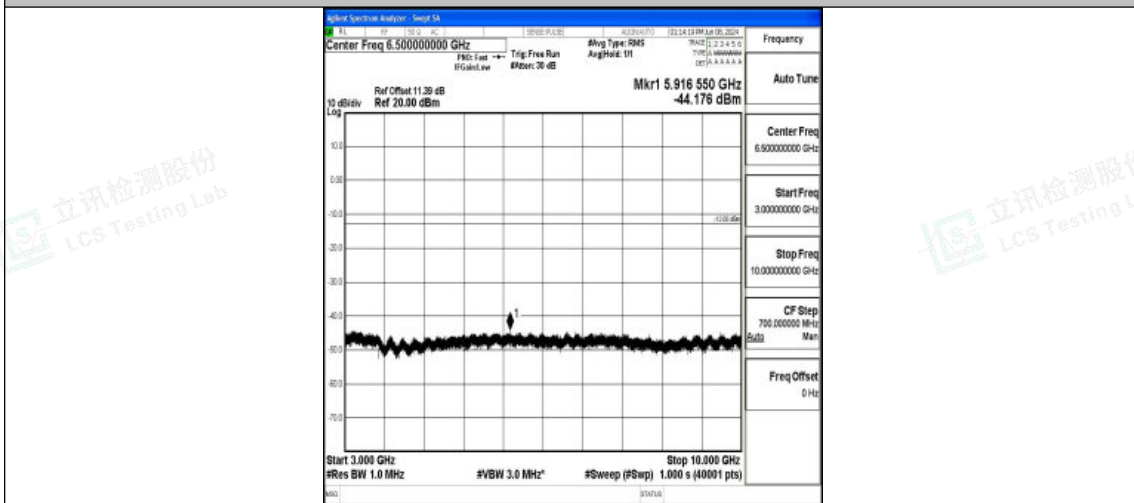

Band5_1.4MHz_QPSK_20525_1RB#0_3000~10000_3000~10000

Band5_1.4MHz_16QAM_20525_1RB#0_0.009~0.15_0.009~0.15

Band5_1.4MHz_16QAM_20525_1RB#0_0.15~30_0.15~30

Band5_1.4MHz_16QAM_20525_1RB#0_30~1000_30~1000

Band5_1.4MHz_16QAM_20525_1RB#0_1000~3000_1000~3000