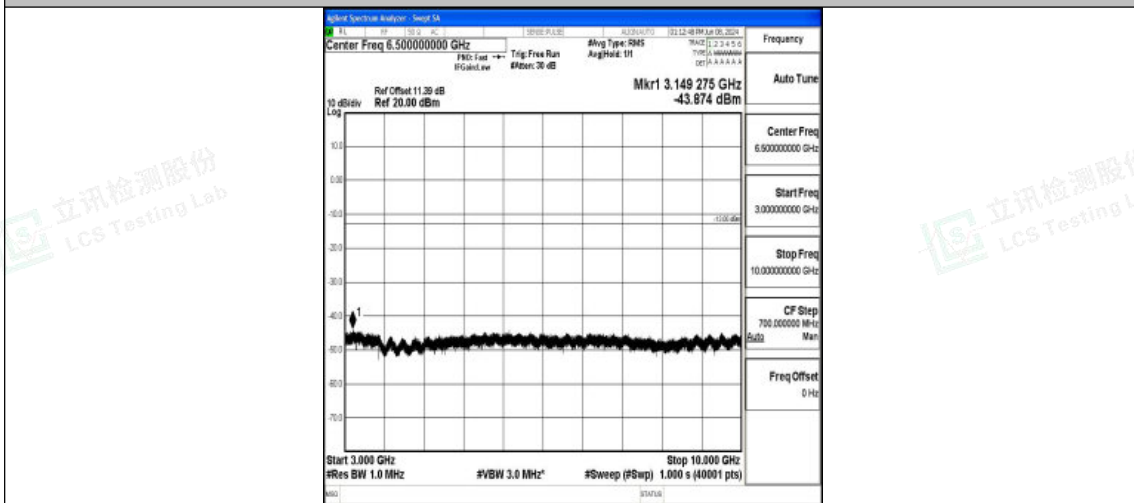

Test Graphs

Band5_1.4MHz_QPSK_20407_1RB#0_0.009~0.15_0.009~0.15

Band5_1.4MHz_QPSK_20407_1RB#0_0.15~30_0.15~30

Band5_1.4MHz_QPSK_20407_1RB#0_30~1000_30~1000

Band5_1.4MHz_QPSK_20407_1RB#0_1000~3000_1000~3000