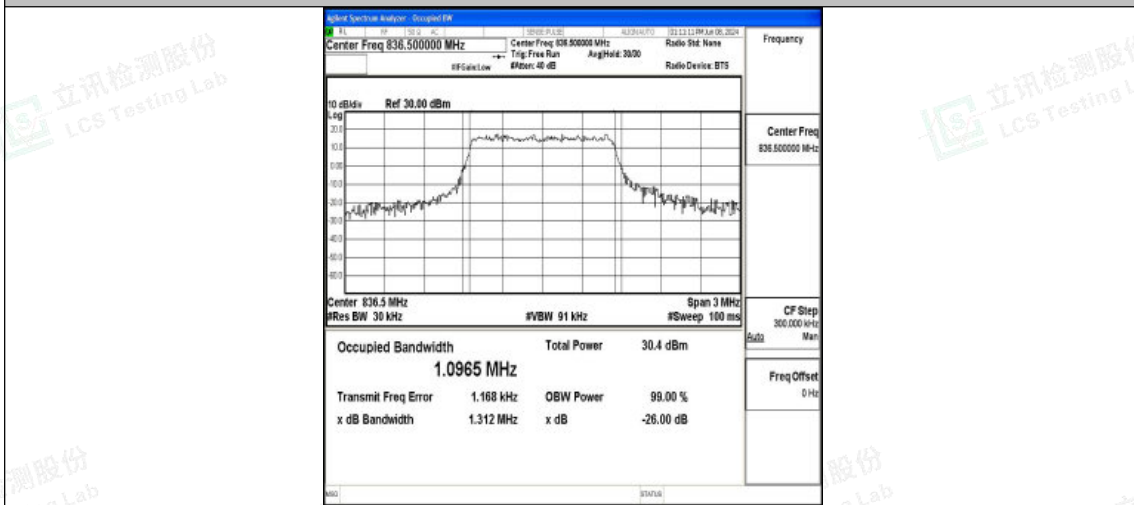

Band5-1.4MHz-QPSK-20525-6RB#0-PASS