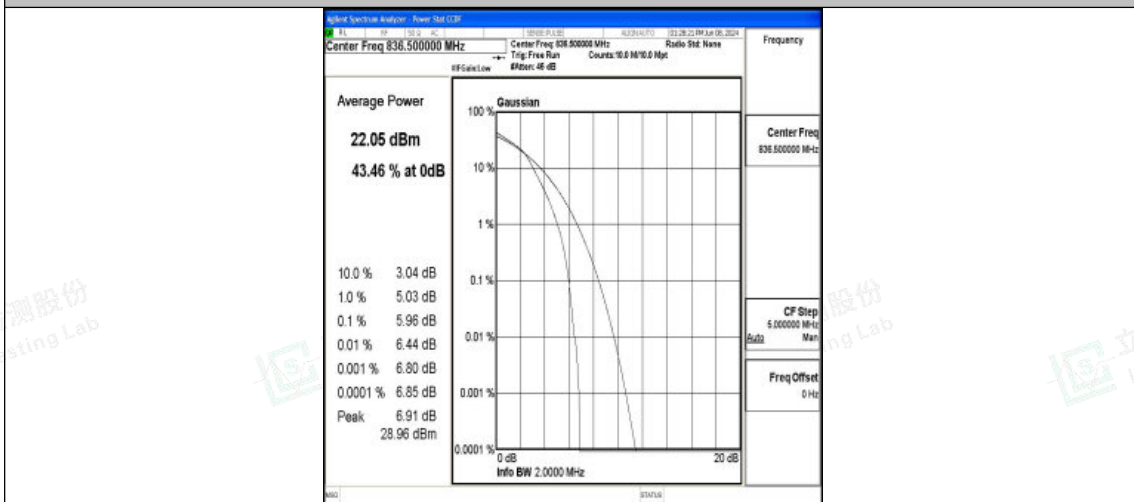

Band5-1.4MHz-16QAM-20525-6RB#0-PASS