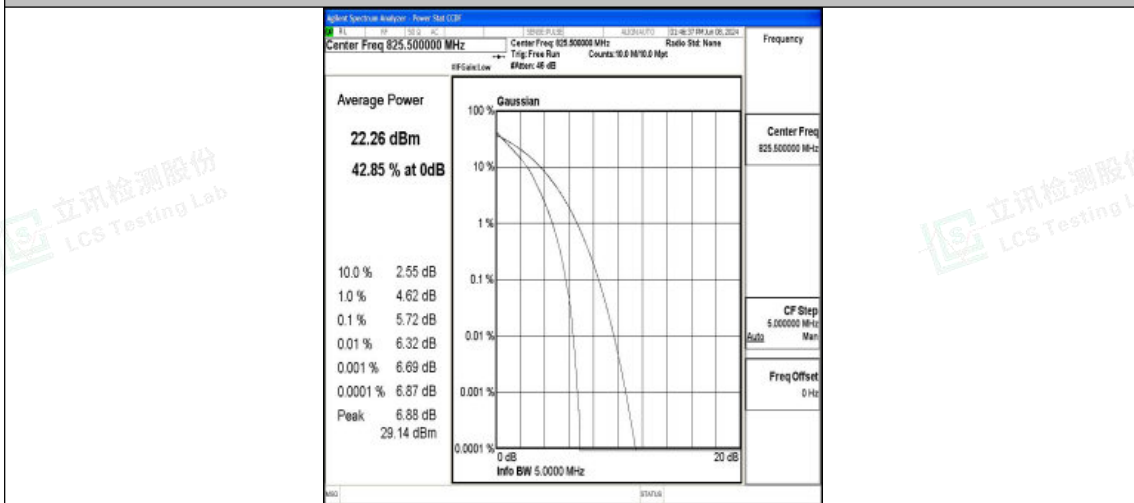

Band5-3MHz-16QAM-20415-1RB#0-PASS

Band5-3MHz-QPSK-20415-15RB#0-PASS