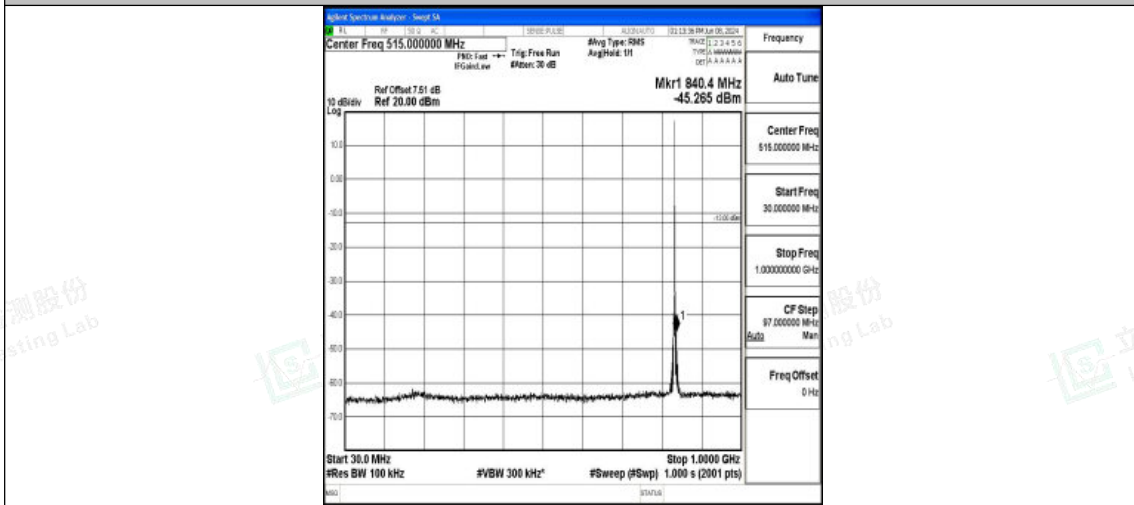

Band5_1.4MHz_16QAM_20407_1RB#0_3000~10000_3000~10000

Band5_1.4MHz_QPSK_20525_1RB#0_0.009~0.15_0.009~0.15

Band5_1.4MHz_QPSK_20525_1RB#0_0.15~30_0.15~30

Band5_1.4MHz_QPSK_20525_1RB#0_30~1000_30~1000

Band5_1.4MHz_QPSK_20525_1RB#0_1000~3000_1000~3000