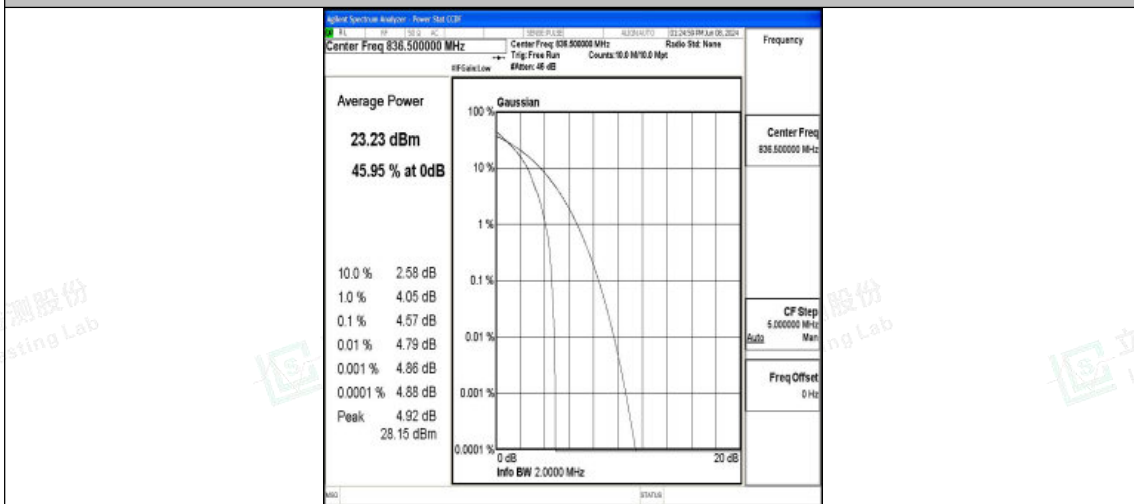

Test Graphs

Band5-1.4MHz-QPSK-20407-1RB#0-PASS

Band5-1.4MHz-16QAM-20407-1RB#0-PASS

Band5-1.4MHz-QPSK-20407-6RB#0-PASS

Band5-1.4MHz-16QAM-20407-6RB#0-PASS

Band5-1.4MHz-QPSK-20525-1RB#0-PASS

Band5-1.4MHz-16QAM-20525-1RB#0-PASS