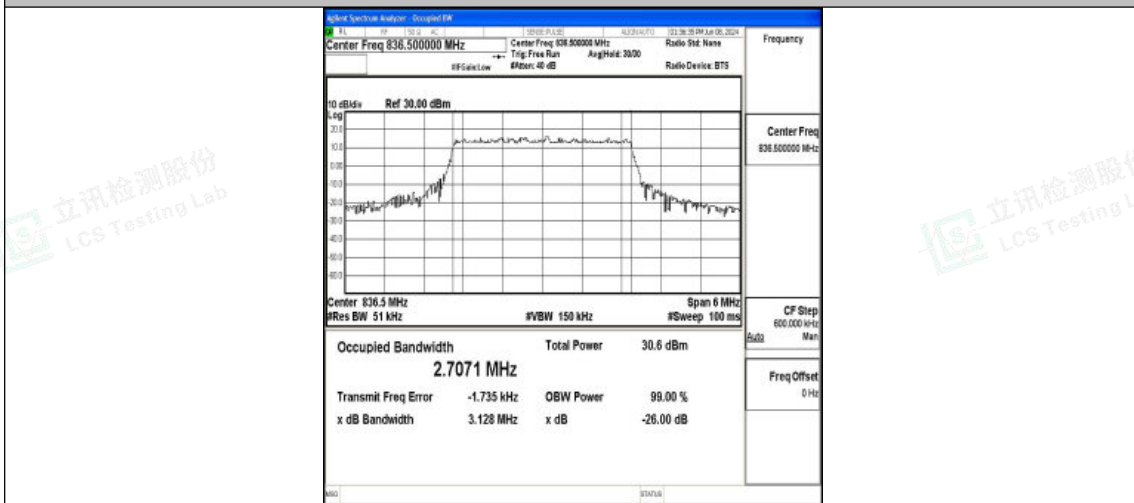

Band5-3MHz-QPSK-20525-15RB#0-PASS