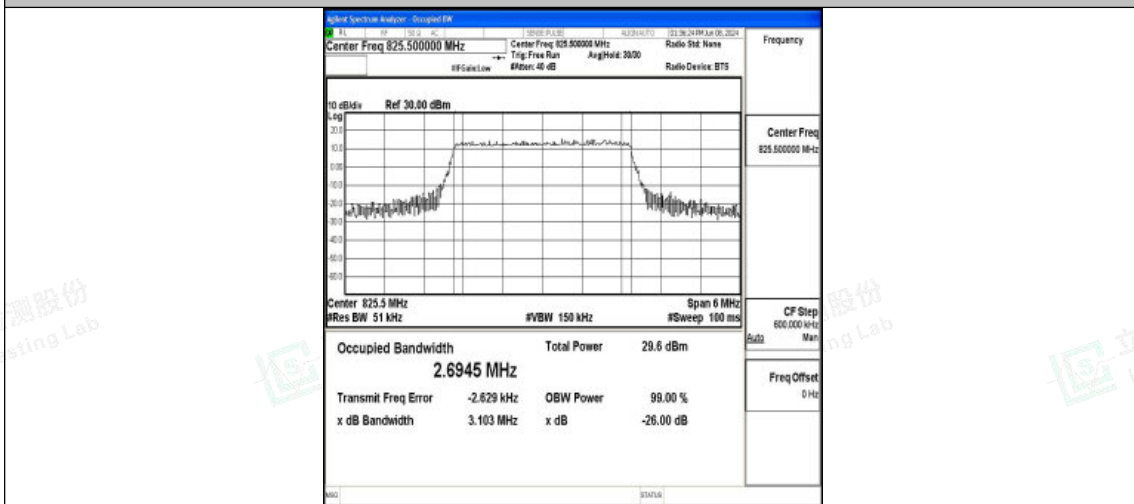

Band5-3MHz-16QAM-20415-15RB#0-PASS