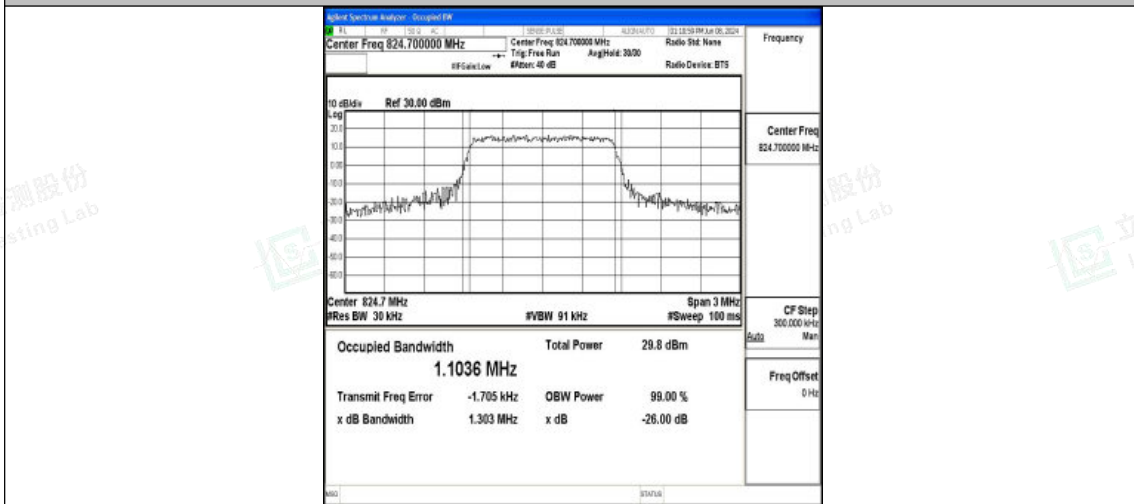

Band5-1.4MHz-16QAM-20407-6RB#0-PASS