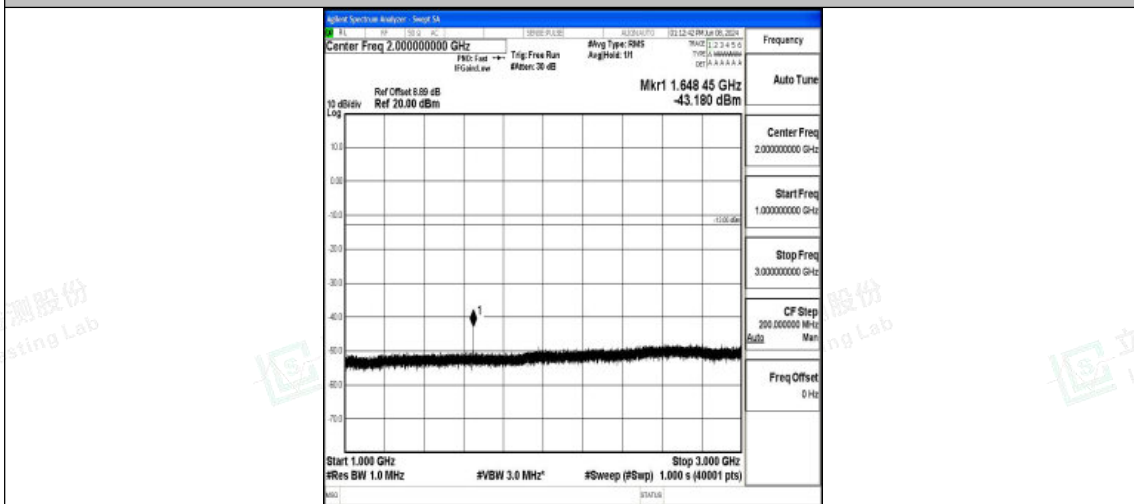

Test Graphs

Band5_1.4MHz_QPSK_20407_1RB#0_0.009~0.15_0.009~0.15

Band5_1.4MHz_QPSK_20407_1RB#0_0.15~30_0.15~30

Band5_1.4MHz_QPSK_20407_1RB#0_30~1000_30~1000

Band5_1.4MHz_QPSK_20407_1RB#0_1000~3000_1000~3000