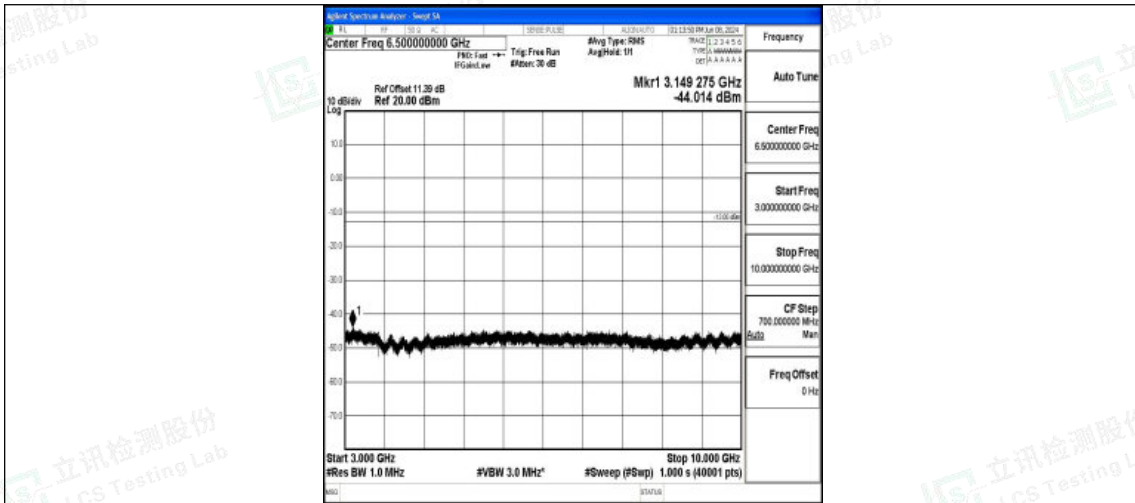

Band5_1.4MHz_16QAM_20407_1RB#0_3000~10000_3000~10000

Band5_1.4MHz_QPSK_20525_1RB#0_0.009~0.15_0.009~0.15

Band5_1.4MHz_QPSK_20525_1RB#0_0.15~30_0.15~30

Band5_1.4MHz_QPSK_20525_1RB#0_30~1000_30~1000

Band5_1.4MHz_QPSK_20525_1RB#0_1000~3000_1000~3000