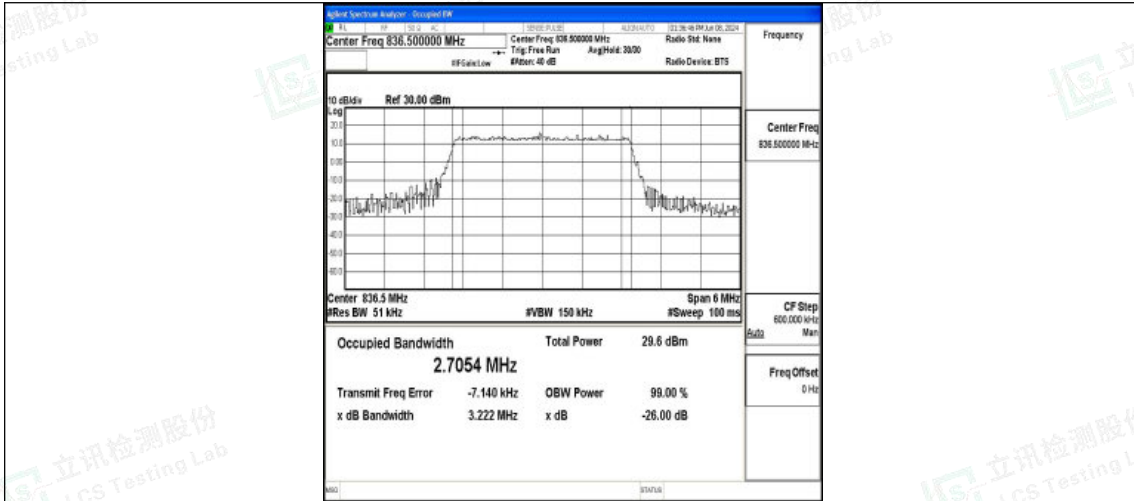

Band5-3MHz-16QAM-20525-15RB#0-PASS

Band5-3MHz-QPSK-20635-15RB#0-PASS

Band5-3MHz-16QAM-20635-15RB#0-PASS