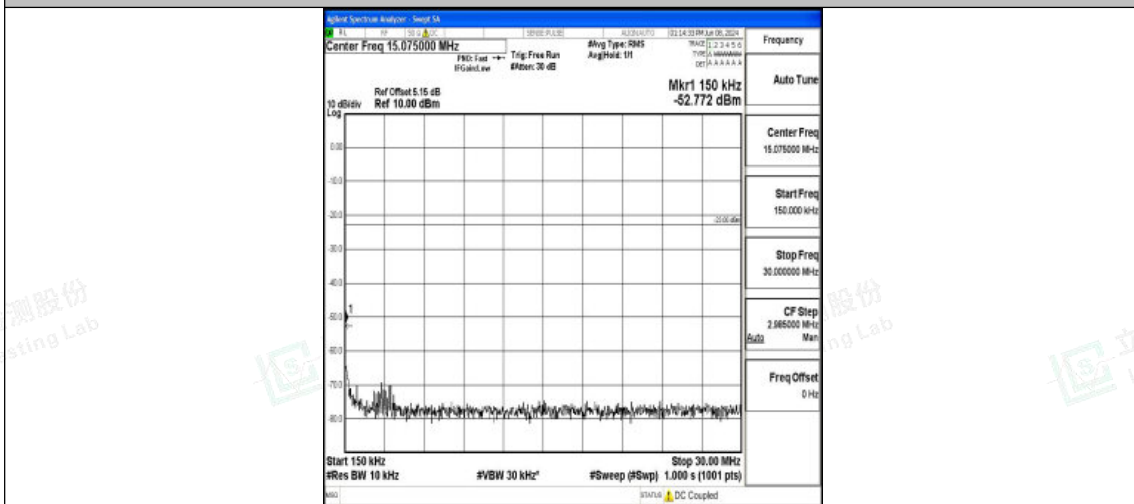

Band5_1.4MHz_QPSK_20643_1RB#0_0.15~30_0.15~30