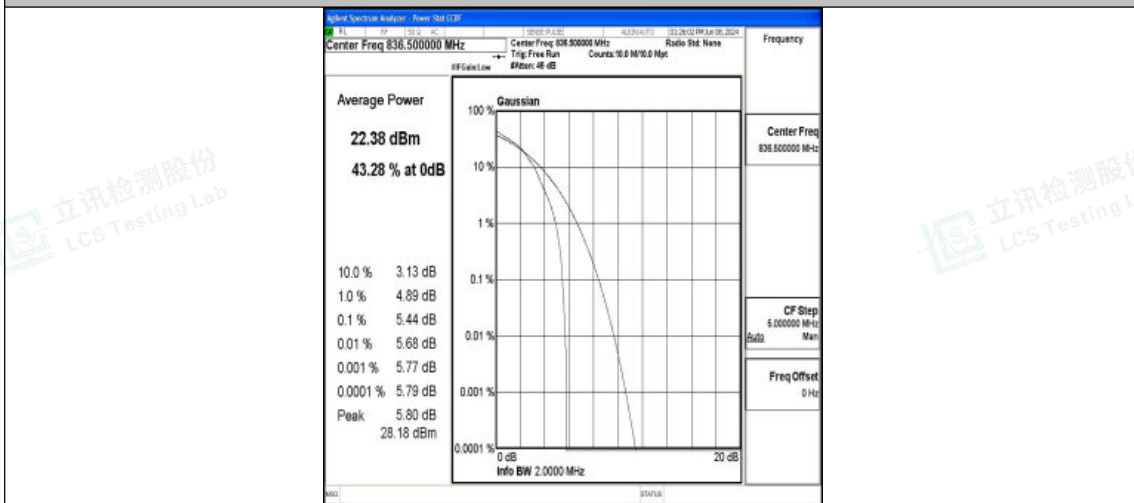

Test Graphs

Band5-1.4MHz-QPSK-20407-1RB#0-PASS

Band5-1.4MHz-16QAM-20407-1RB#0-PASS

Band5-1.4MHz-QPSK-20407-6RB#0-PASS

Band5-1.4MHz-16QAM-20407-6RB#0-PASS

Band5-1.4MHz-QPSK-20525-1RB#0-PASS

Band5-1.4MHz-16QAM-20525-1RB#0-PASS