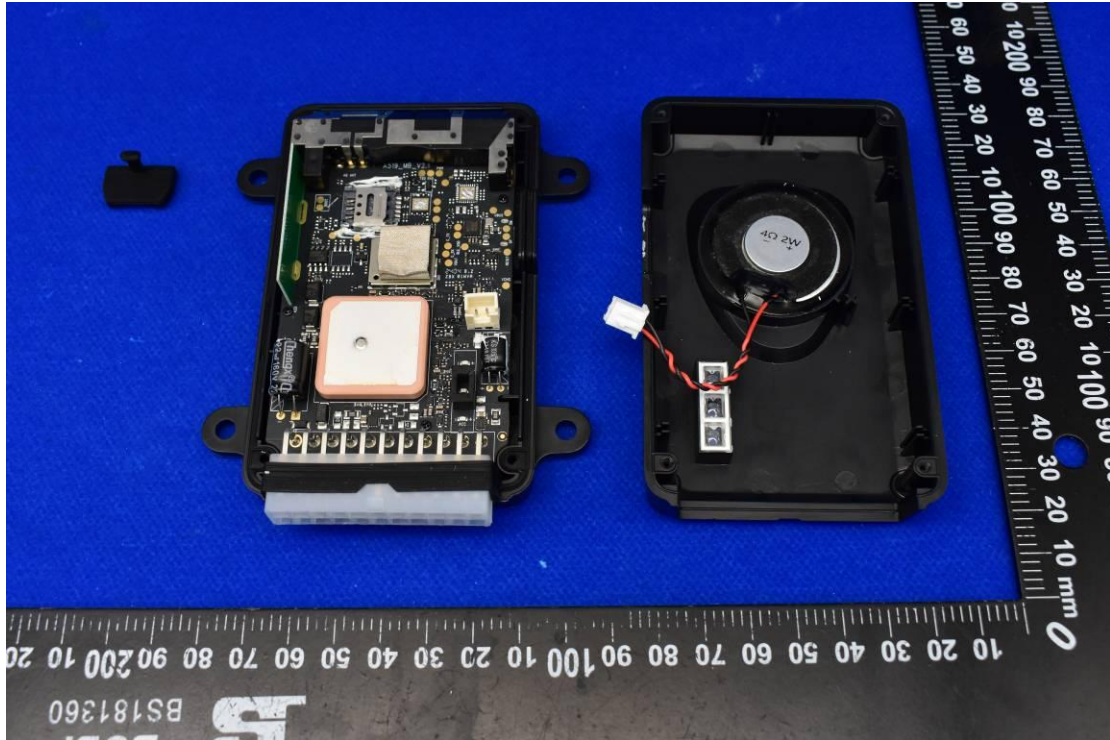

FCC ID: 2BAAA-JW01VCU

Internal Photos

1. EUT uncover view

2. Antenna view