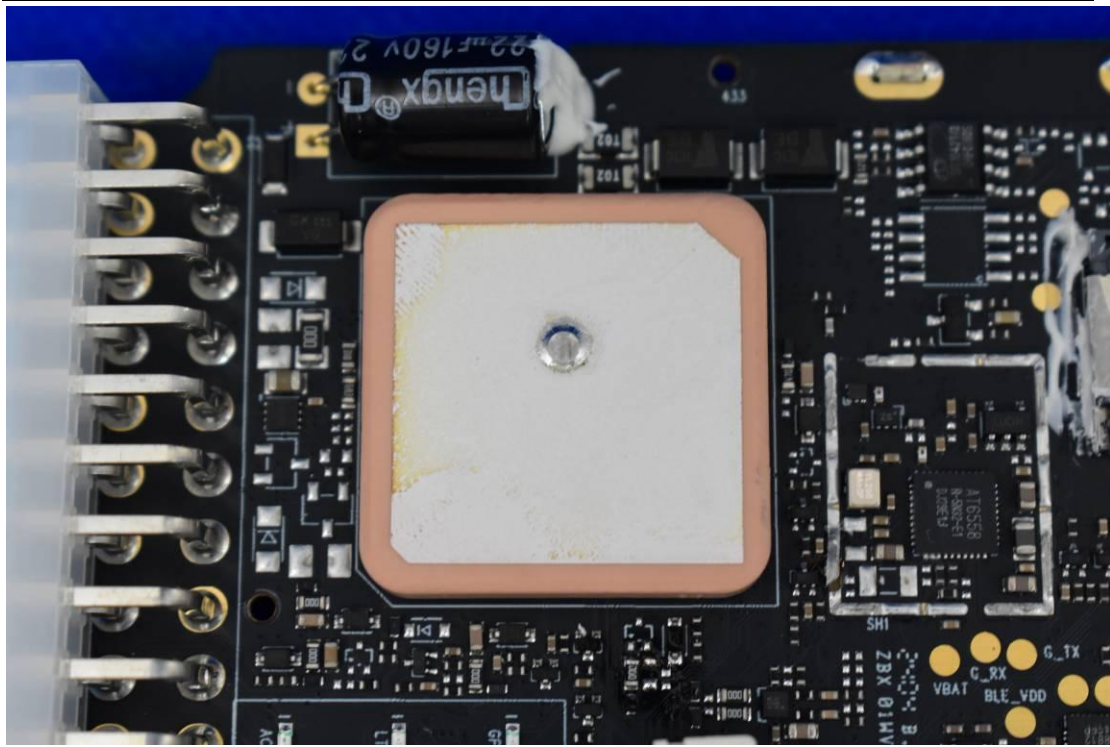

FCC ID: 2BAAA-JW01VCU

Internal Photos

1. EUT uncover view

2. Antenna view