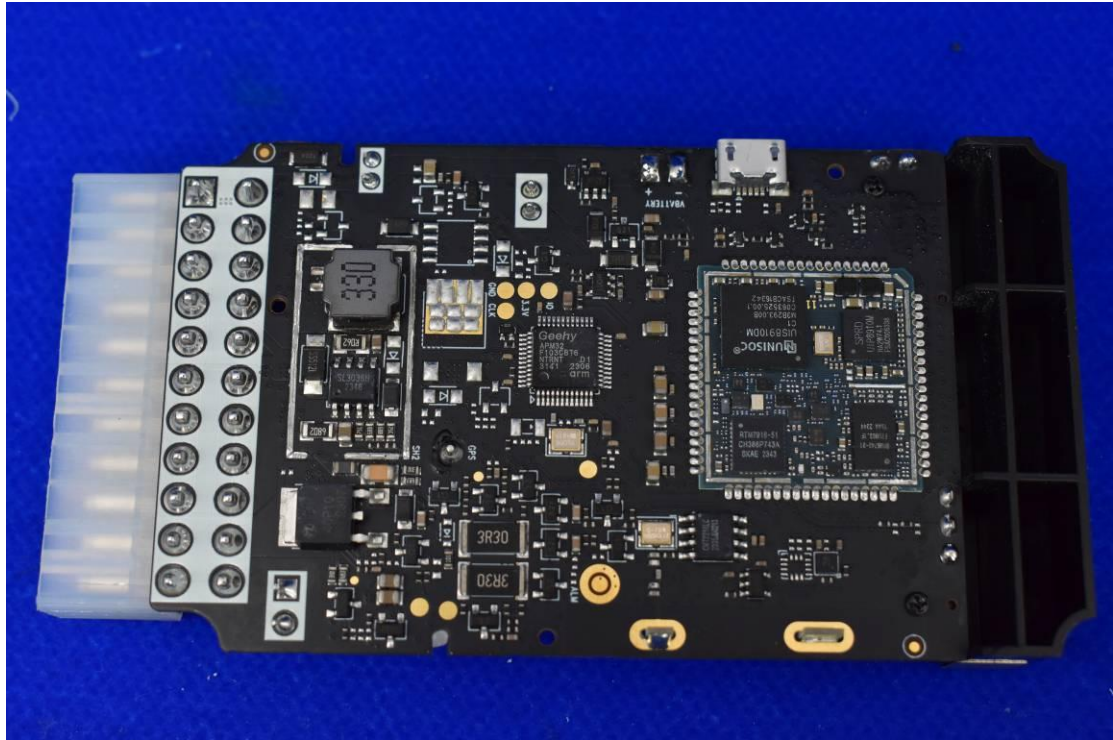

FCC ID: 2BAAA-JW01VCU

Internal Photos

1. EUT uncover view

2. Antenna view