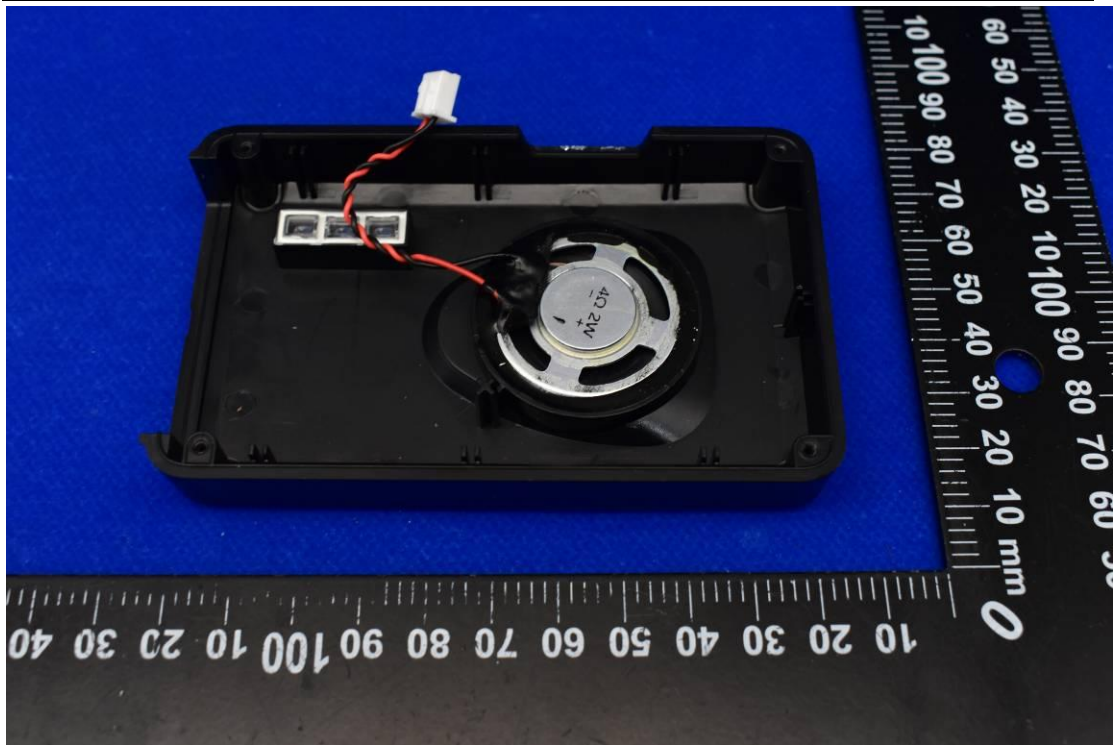

FCC ID: 2BAAA-JW01VCU

Internal Photos

1. EUT uncover view

2. Antenna view