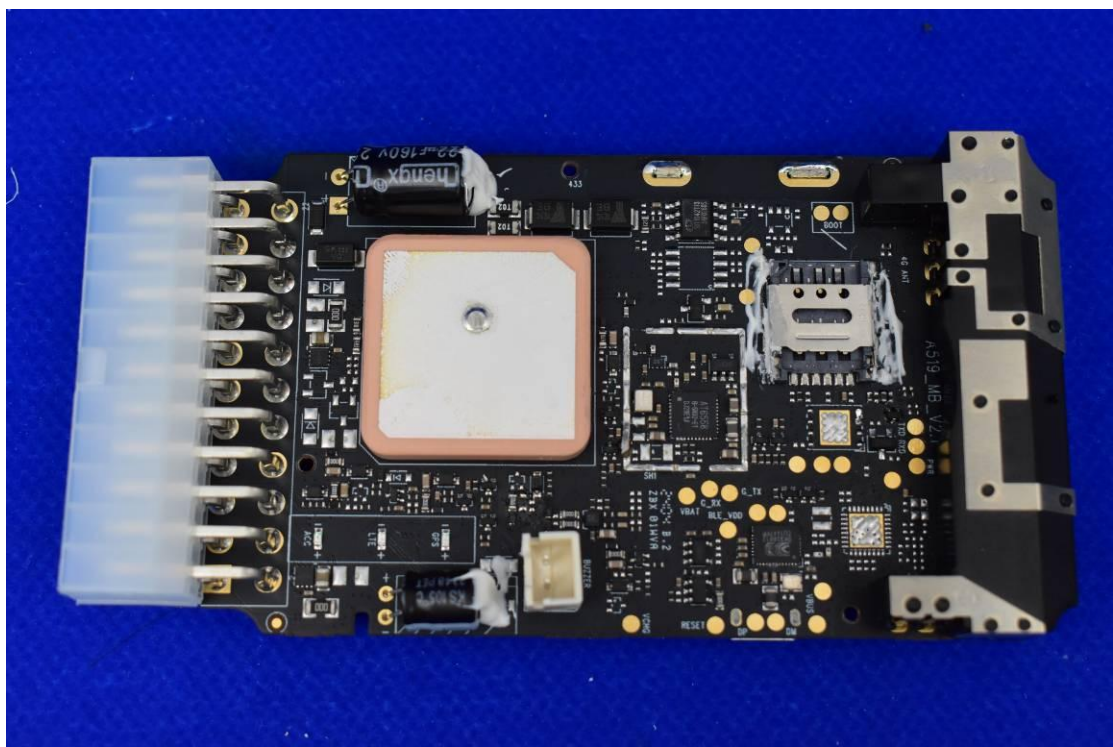

FCC ID: 2BAAA-JW01VCU

Internal Photos

1. EUT uncover view

2. Antenna view