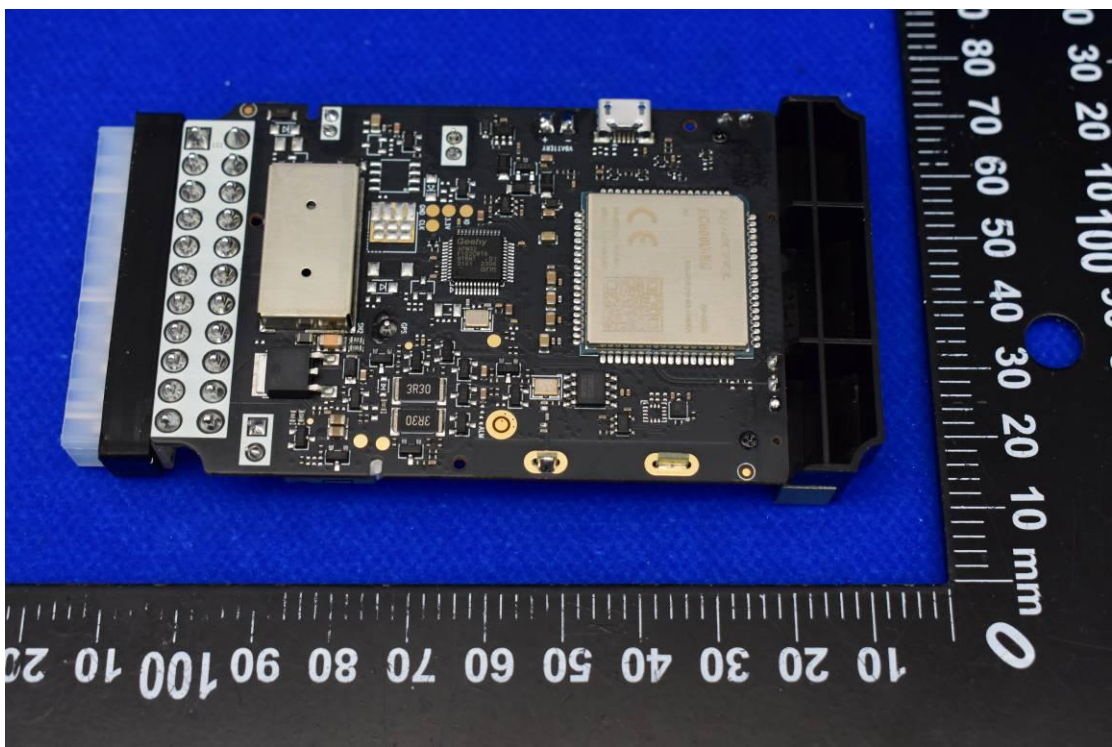

FCC ID: 2BAAA-JW01VCU

Internal Photos

1. EUT uncover view

2. Antenna view