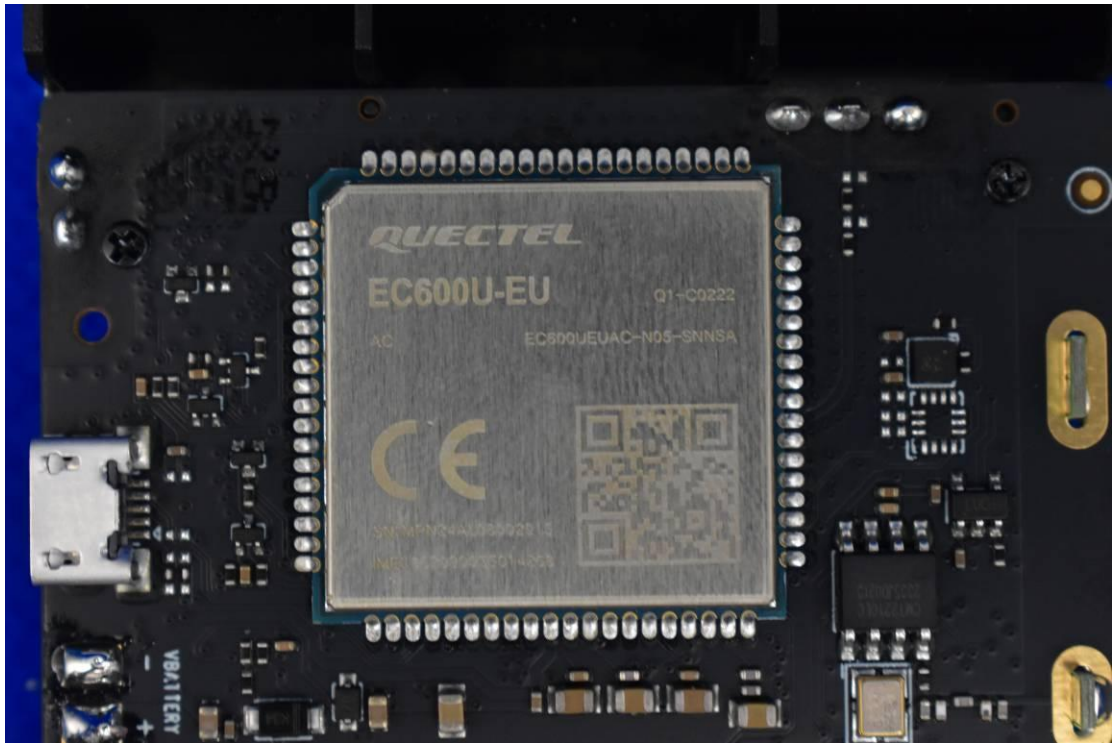

FCC ID: 2BAAA-JW01VCU

Internal Photos

1. EUT uncover view

2. Antenna view