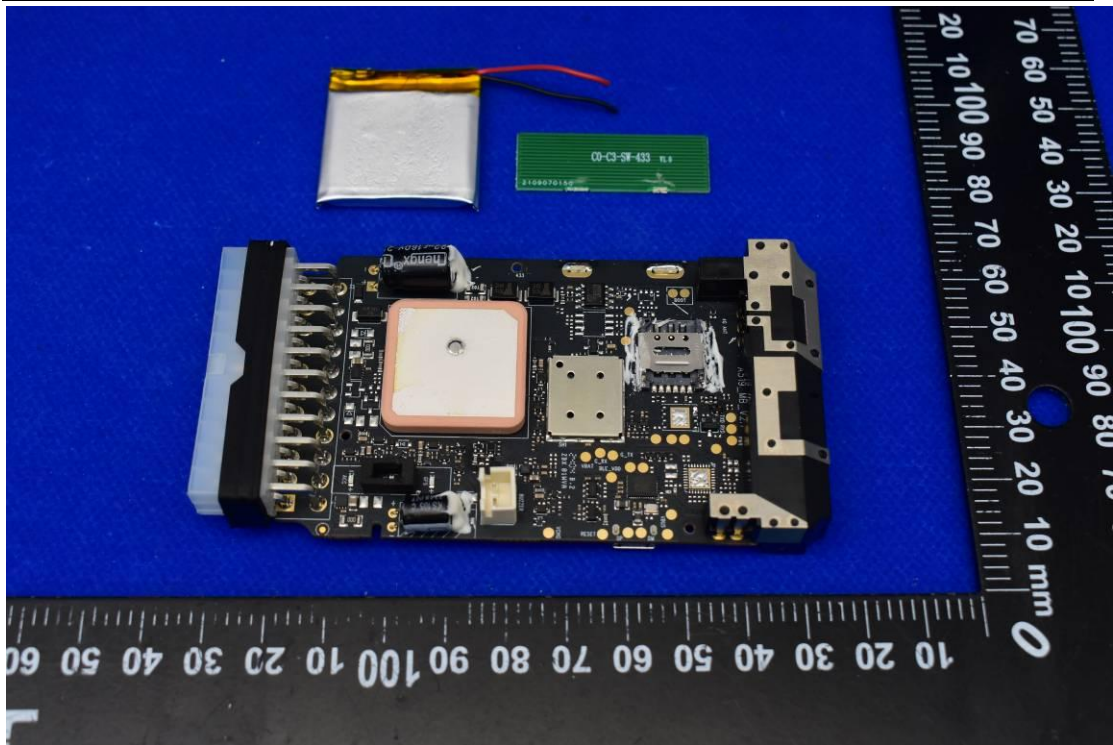

FCC ID: 2BAAA-JW01VCU

Internal Photos

1. EUT uncover view

2. Antenna view