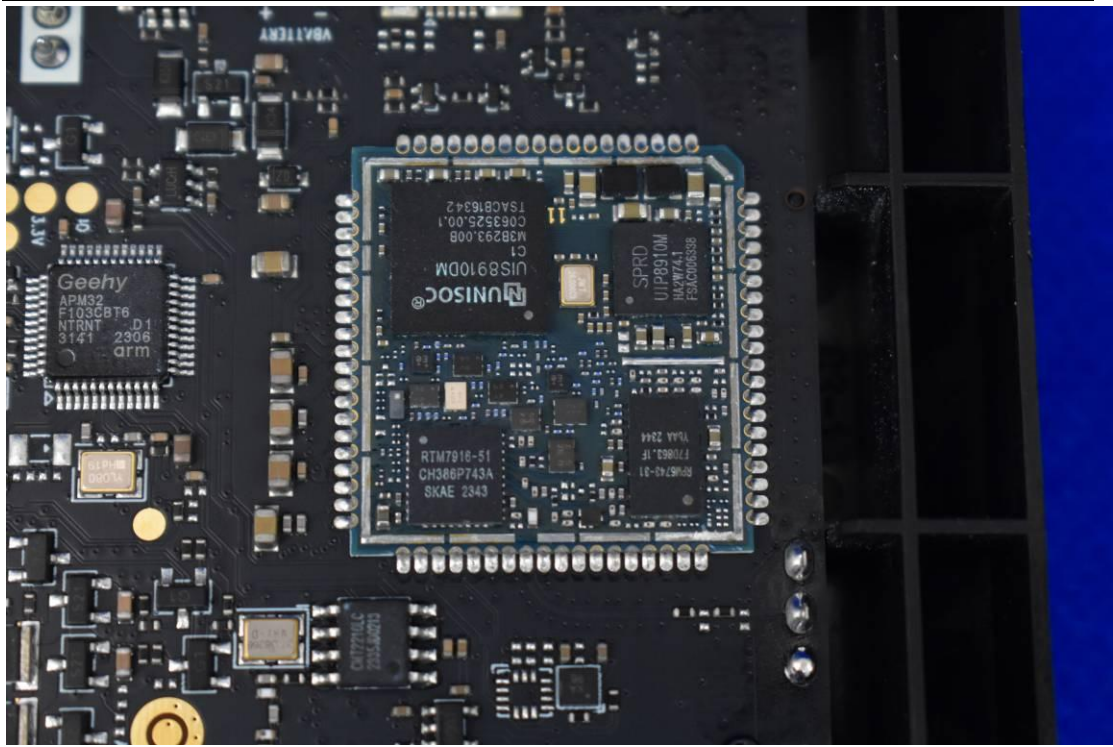

FCC ID: 2BAAA-JW01VCU

Internal Photos

1. EUT uncover view

2. Antenna view