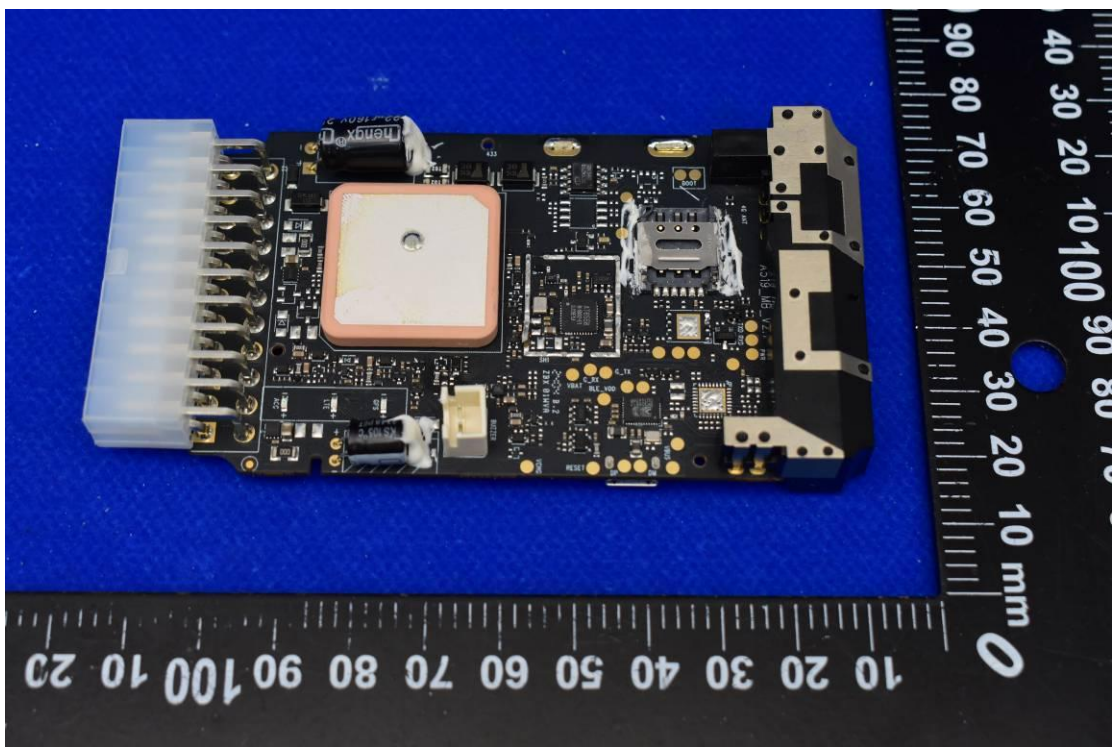

FCC ID: 2BAAA-JW01VCU

Internal Photos

1. EUT uncover view

2. Antenna view