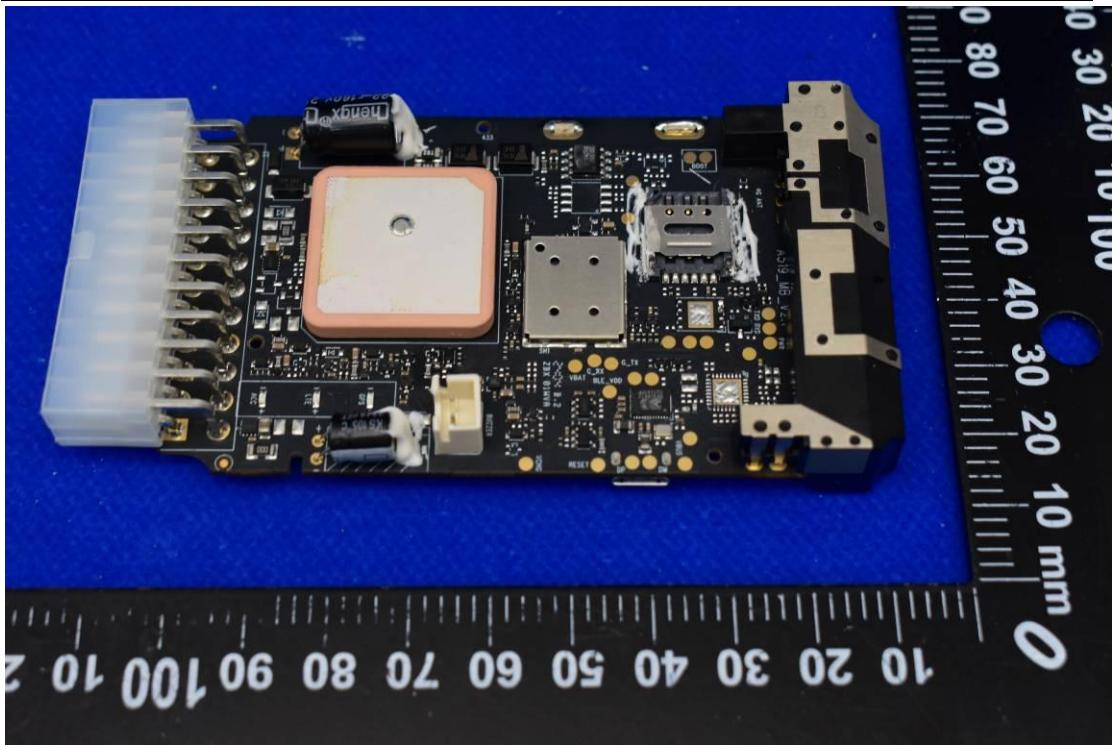

FCC ID: 2BAAA-JW01VCU

Internal Photos

1. EUT uncover view

2. Antenna view