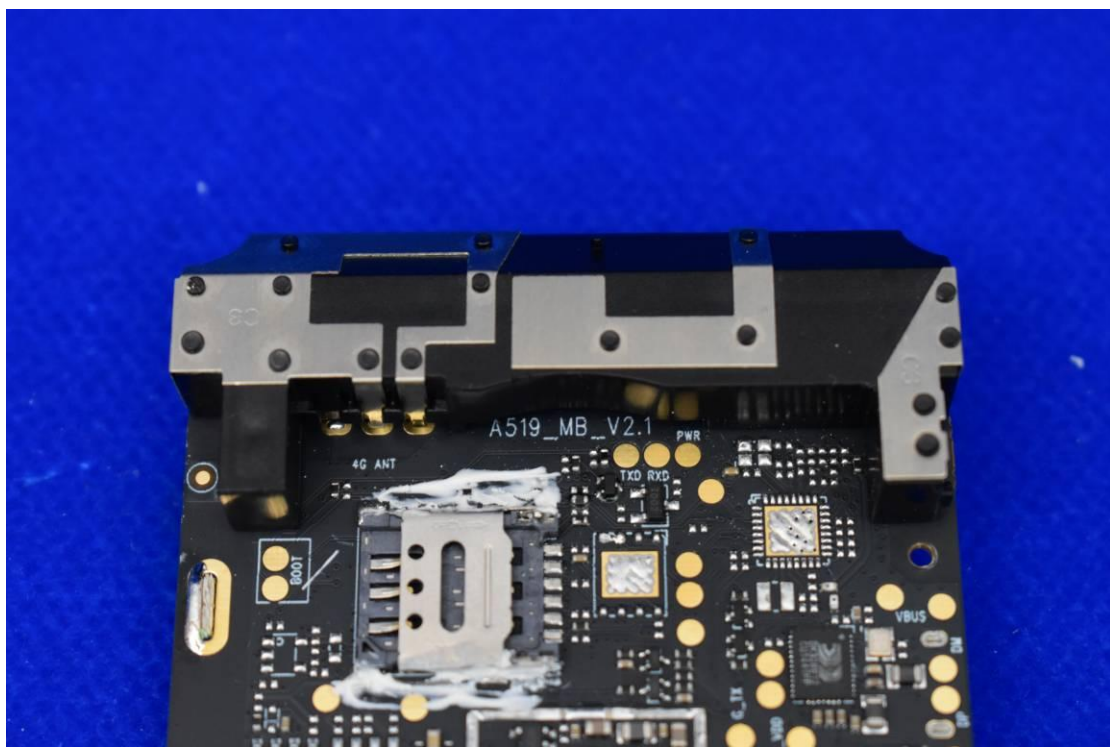

FCC ID: 2BAAA-JW01VCU

Internal Photos

1. EUT uncover view

2. Antenna view