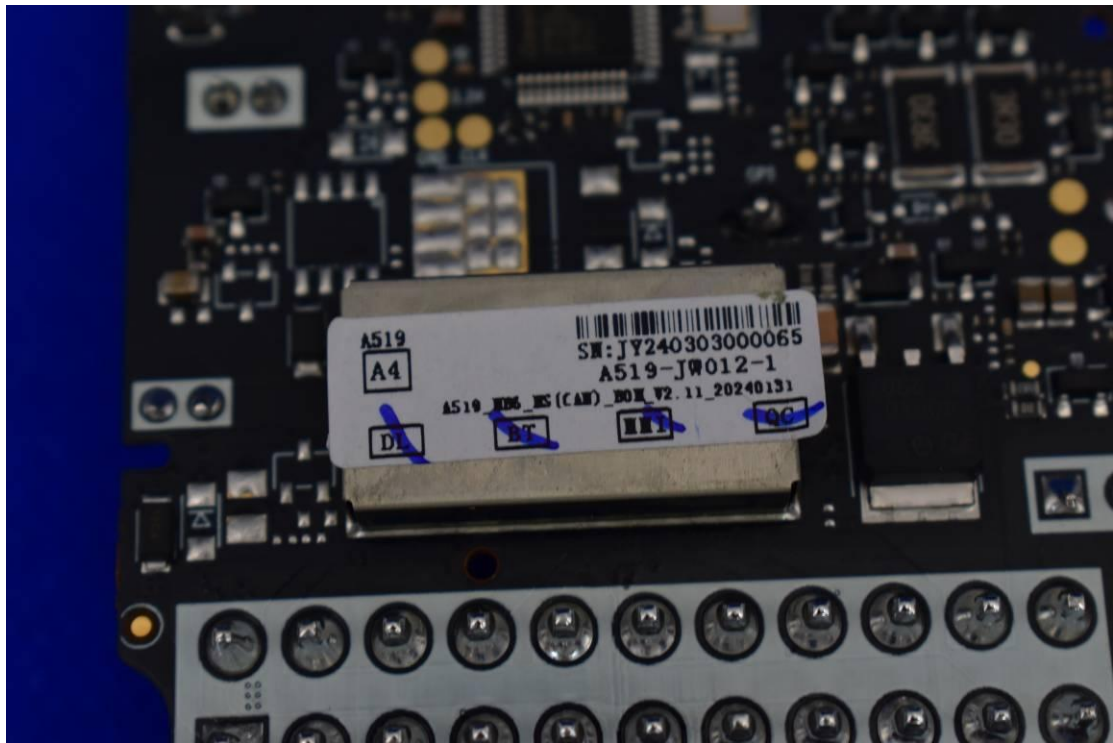

FCC ID: 2BAAA-JW01VCU

Internal Photos

1. EUT uncover view

2. Antenna view