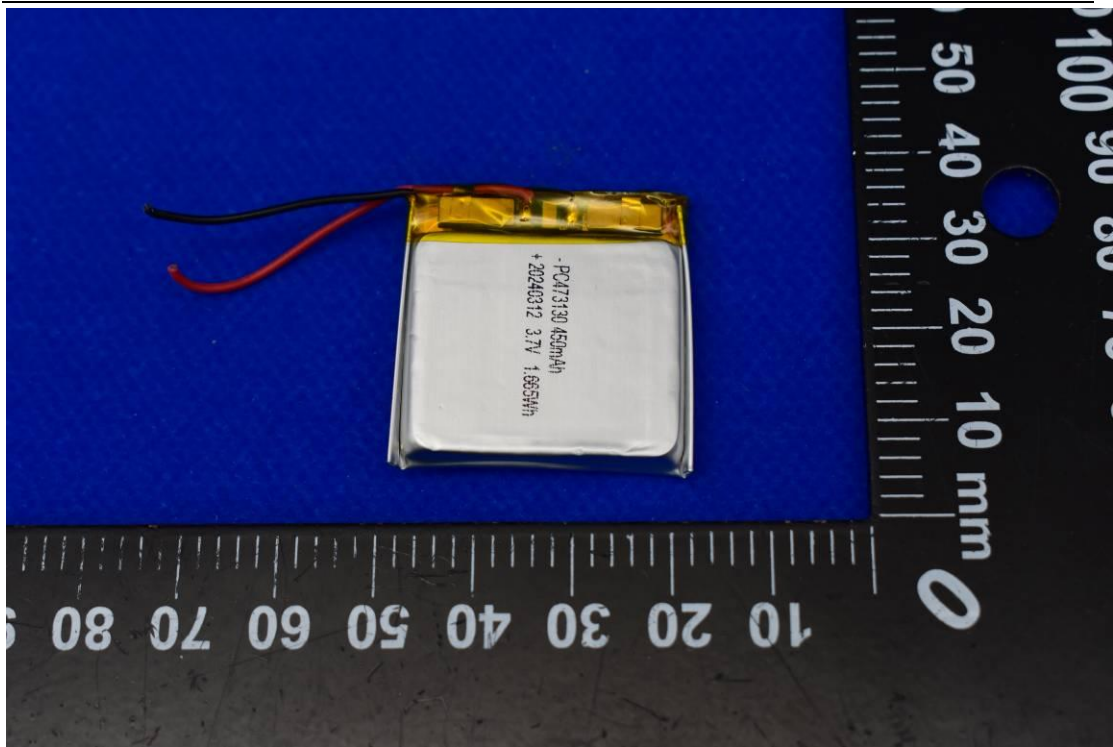

FCC ID: 2BAAA-JW01VCU

Internal Photos

1. EUT uncover view

2. Antenna view