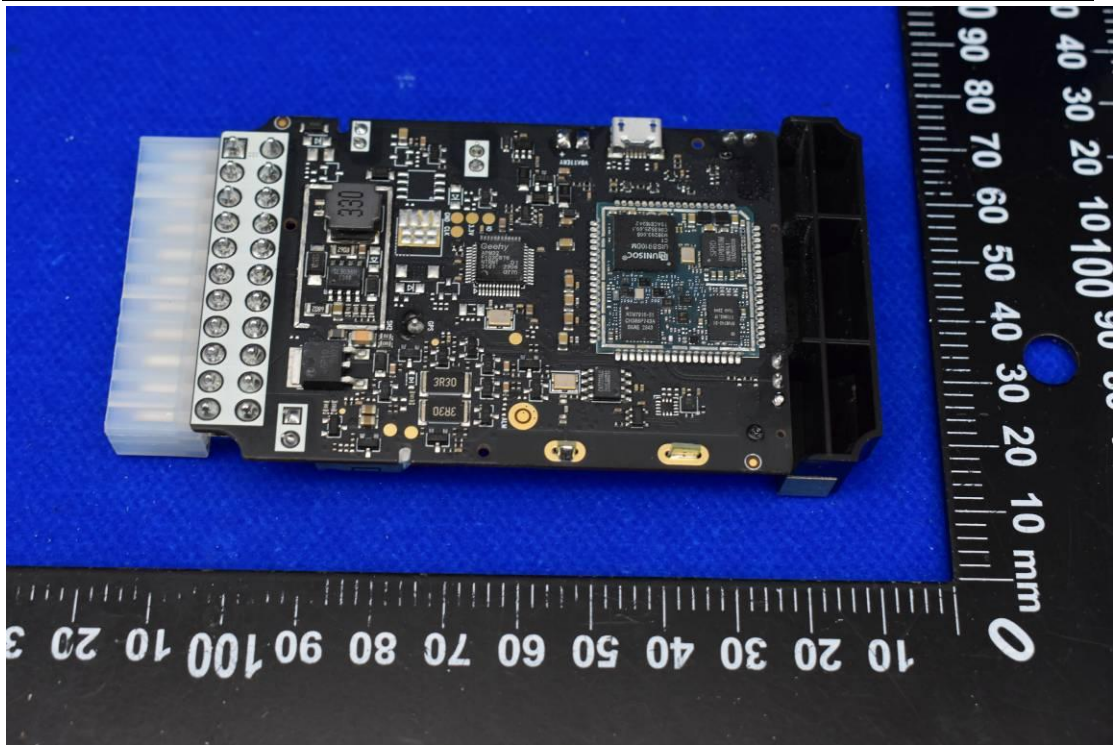

FCC ID: 2BAAA-JW01VCU

Internal Photos

1. EUT uncover view

2. Antenna view