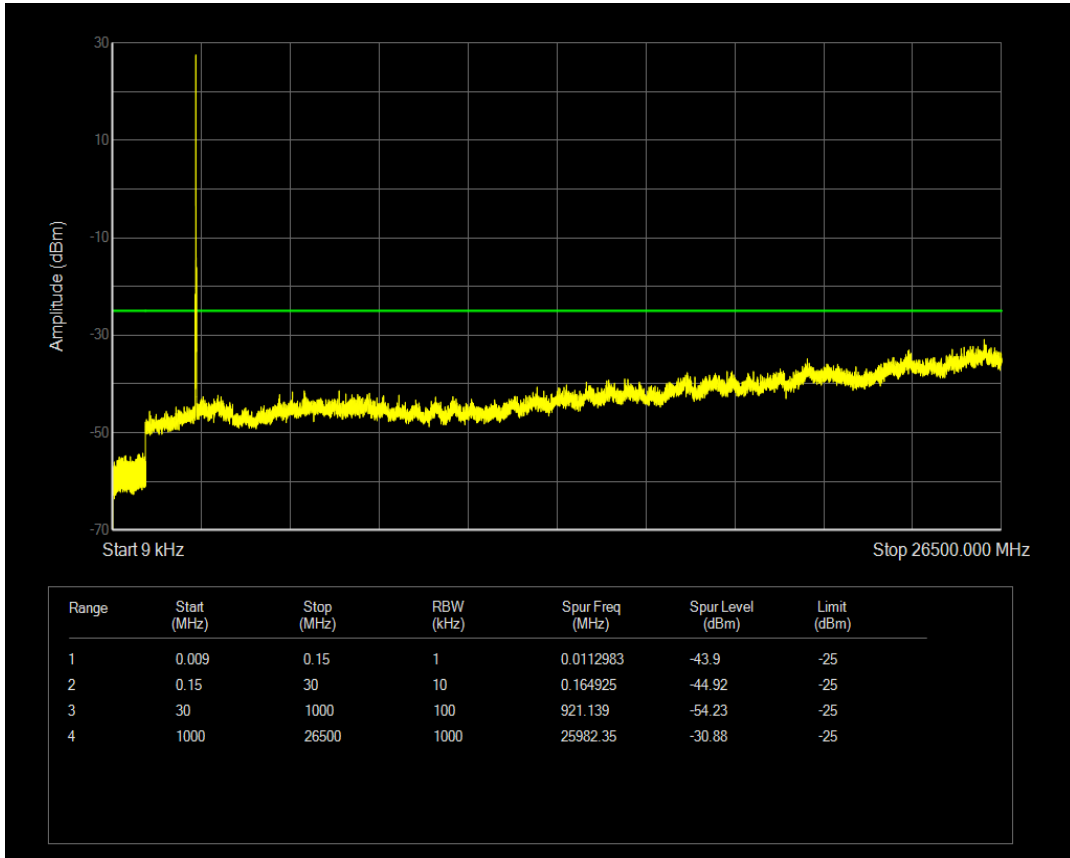

Band7 QPSK BW=5MHz Channel=21425 RB Size=25 Position=#0

Band7 QAM16 BW=5MHz Channel=21425 RB Size=1 Position=#0

Band7 QAM16 BW=5MHz Channel=21425 RB Size=25 Position=#0

Band7 QPSK BW=10MHz Channel=20800 RB Size=1 Position=#0

Band7 QAM16 BW=10MHz Channel=20800 RB Size=1 Position=#0

Band7 QPSK BW=10MHz Channel=20800 RB Size=50 Position=#0

Band7 QAM16 BW=10MHz Channel=20800 RB Size=50 Position=#0

Band7 QPSK BW=10MHz Channel=21100 RB Size=1 Position=#0