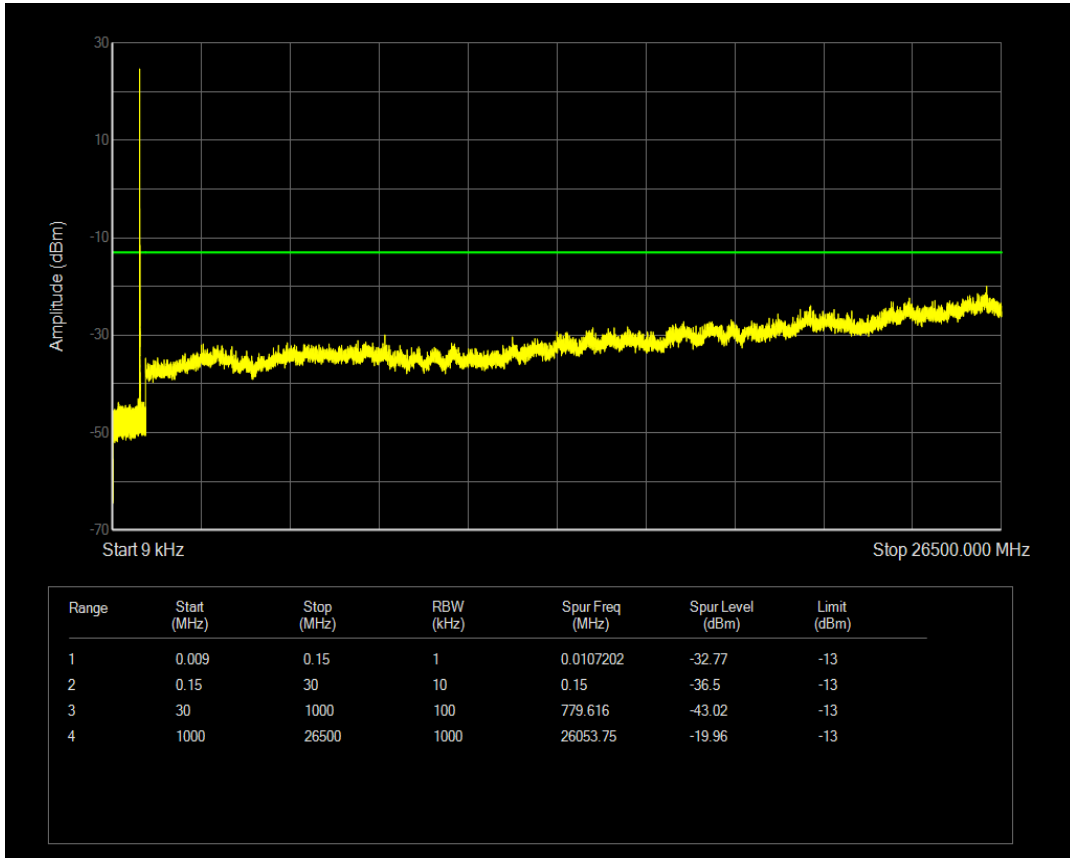

Band5 QAM16 BW=1.4MHz Channel=20643 RB Size=1 Position=#0

Band5 QPSK BW=1.4MHz Channel=20643 RB Size=6 Position=#0

Band5 QAM16 BW=1.4MHz Channel=20643 RB Size=6 Position=#0

Band5 QPSK BW=3MHz Channel=20415 RB Size=1 Position=#0