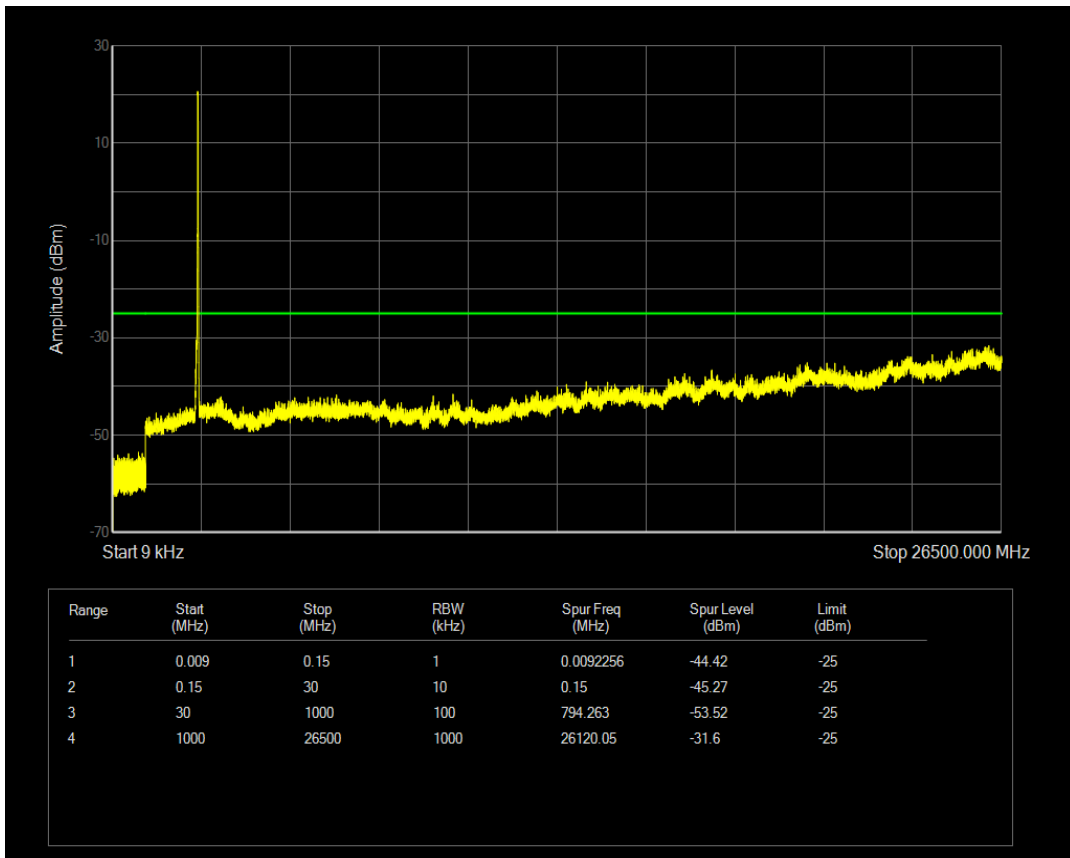

Band7 QPSK BW=15MHz Channel=21375 RB Size=75 Position=#0

Band7 QAM16 BW=15MHz Channel=21375 RB Size=1 Position=#0