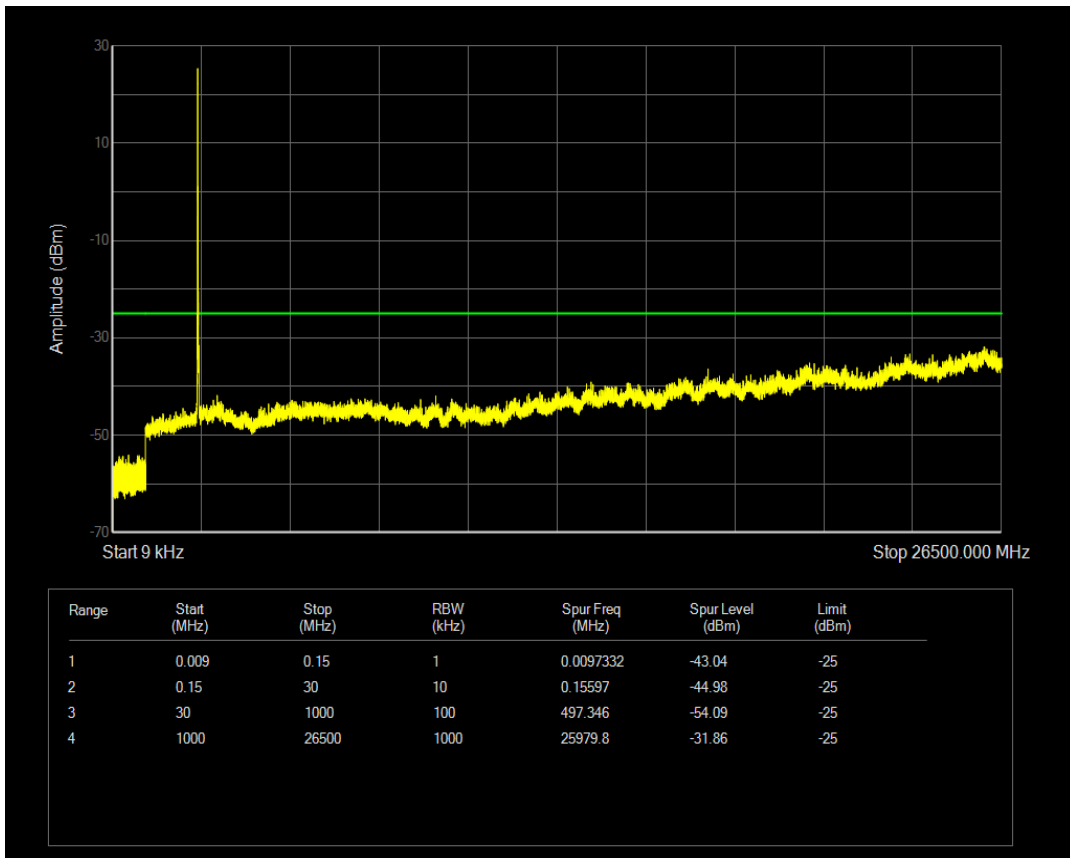

Band41 QAM16 BW=20MHz Channel=40340 RB Size=1 Position=#0

Band41 QPSK BW=20MHz Channel=40340 RB Size=100 Position=#0