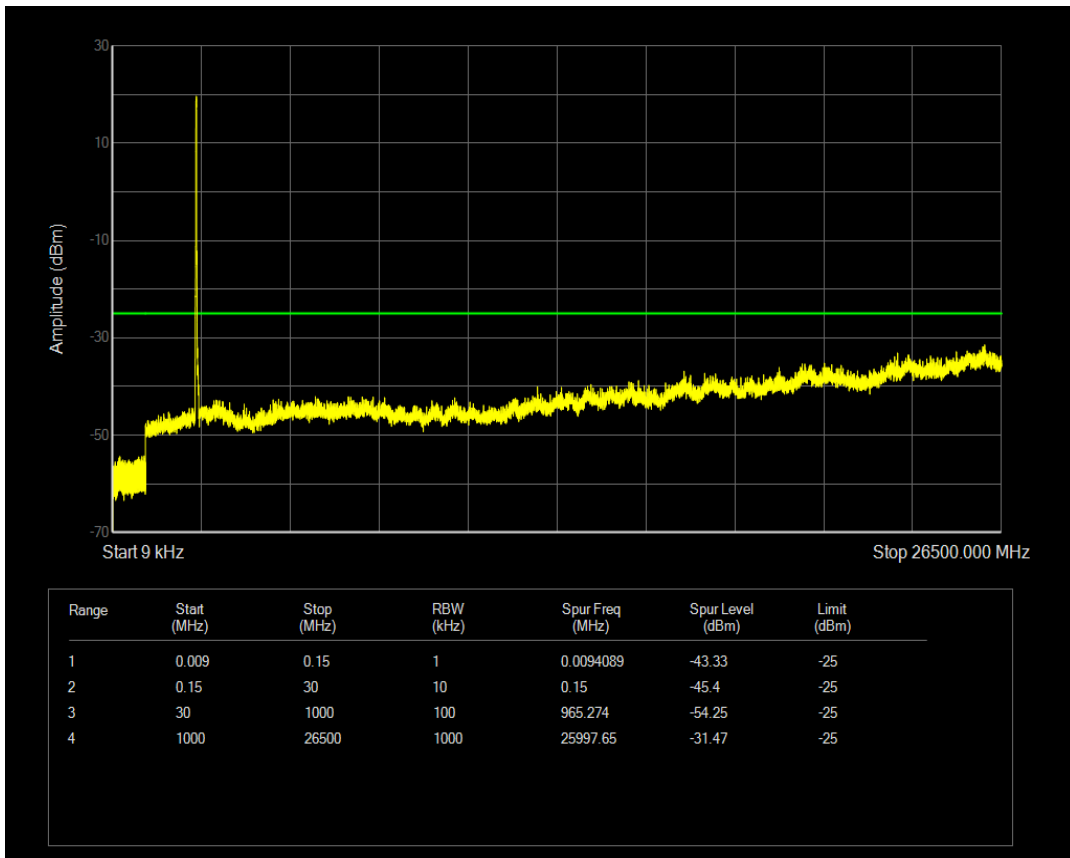

Band7 QPSK BW=15MHz Channel=21375 RB Size=75 Position=#0

Band7 QAM16 BW=15MHz Channel=21375 RB Size=1 Position=#0

Band7 QAM16 BW=15MHz Channel=21375 RB Size=75 Position=#0

Band7 QPSK BW=20MHz Channel=20850 RB Size=1 Position=#0

Band7 QPSK BW=20MHz Channel=20850 RB Size=100 Position=#0

Band7 QAM16 BW=20MHz Channel=20850 RB Size=1 Position=#0

Band7 QAM16 BW=20MHz Channel=20850 RB Size=100 Position=#0

Band7 QPSK BW=20MHz Channel=21100 RB Size=1 Position=#0