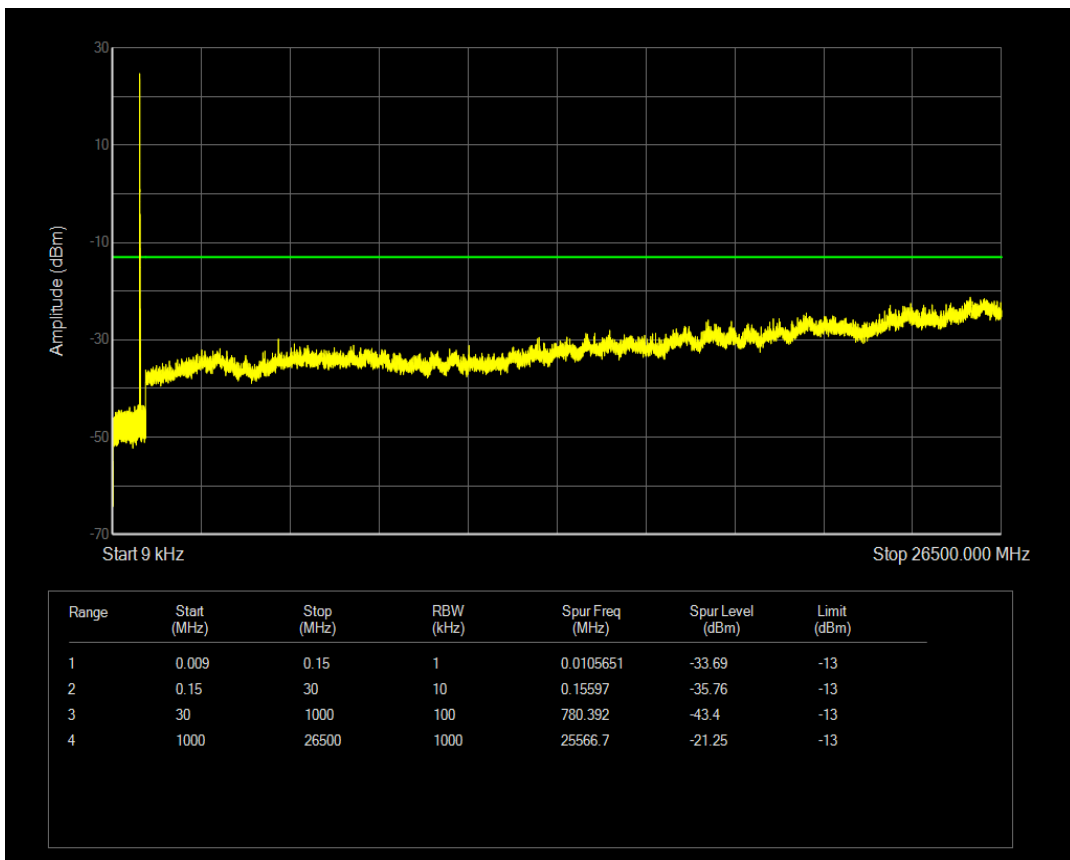

Band5 QPSK BW=5MHz Channel=20625 RB Size=25 Position=#0

Band5 QAM16 BW=5MHz Channel=20625 RB Size=1 Position=#0

Band5 QPSK BW=10MHz Channel=20450 RB Size=1 Position=#0

Band5 QAM16 BW=5MHz Channel=20625 RB Size=25 Position=#0

Band5 QPSK BW=10MHz Channel=20450 RB Size=50 Position=#0

Band5 QAM16 BW=10MHz Channel=20450 RB Size=50 Position=#0

Band5 QAM16 BW=10MHz Channel=20450 RB Size=1 Position=#0

Band5 QPSK BW=10MHz Channel=20525 RB Size=1 Position=#0