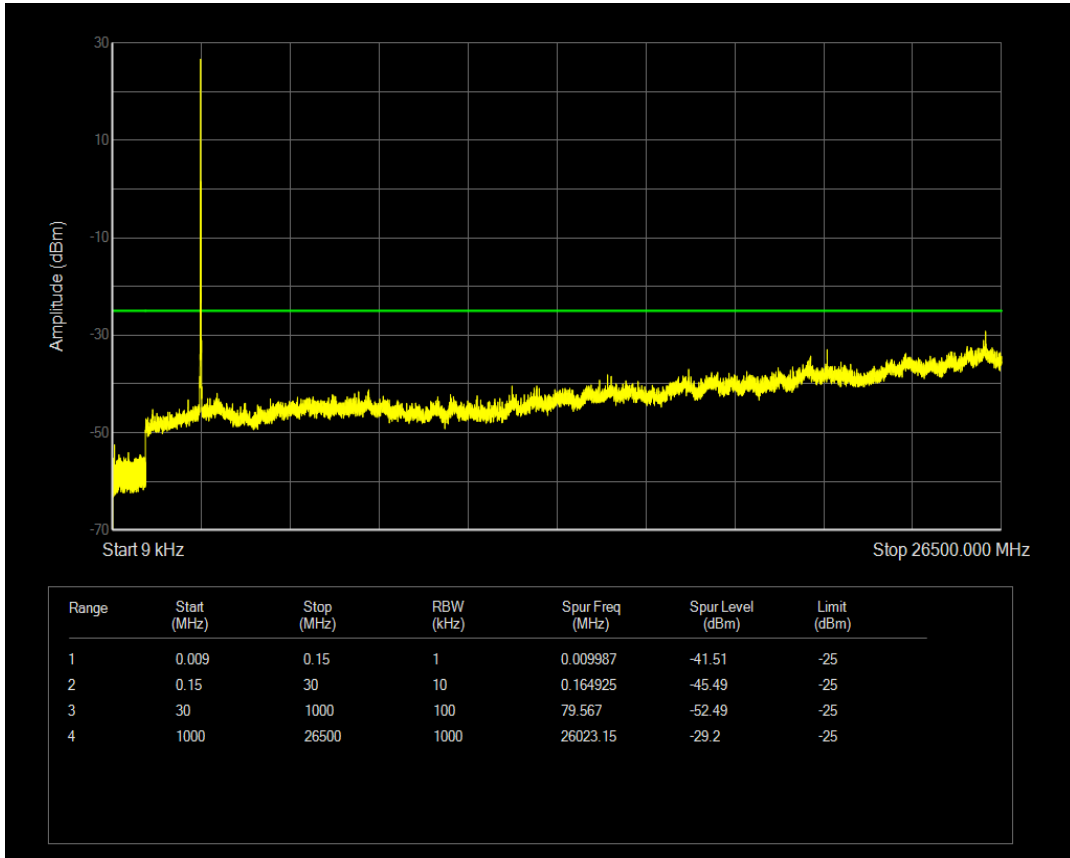

Band41 QPSK BW=15MHz Channel=40620 RB Size=75 Position=#0

Band41 QAM16 BW=15MHz Channel=40620 RB Size=1 Position=#0

Band41 QAM16 BW=15MHz Channel=40620 RB Size=75 Position=#0

Band41 QPSK BW=15MHz Channel=41165 RB Size=1 Position=#0