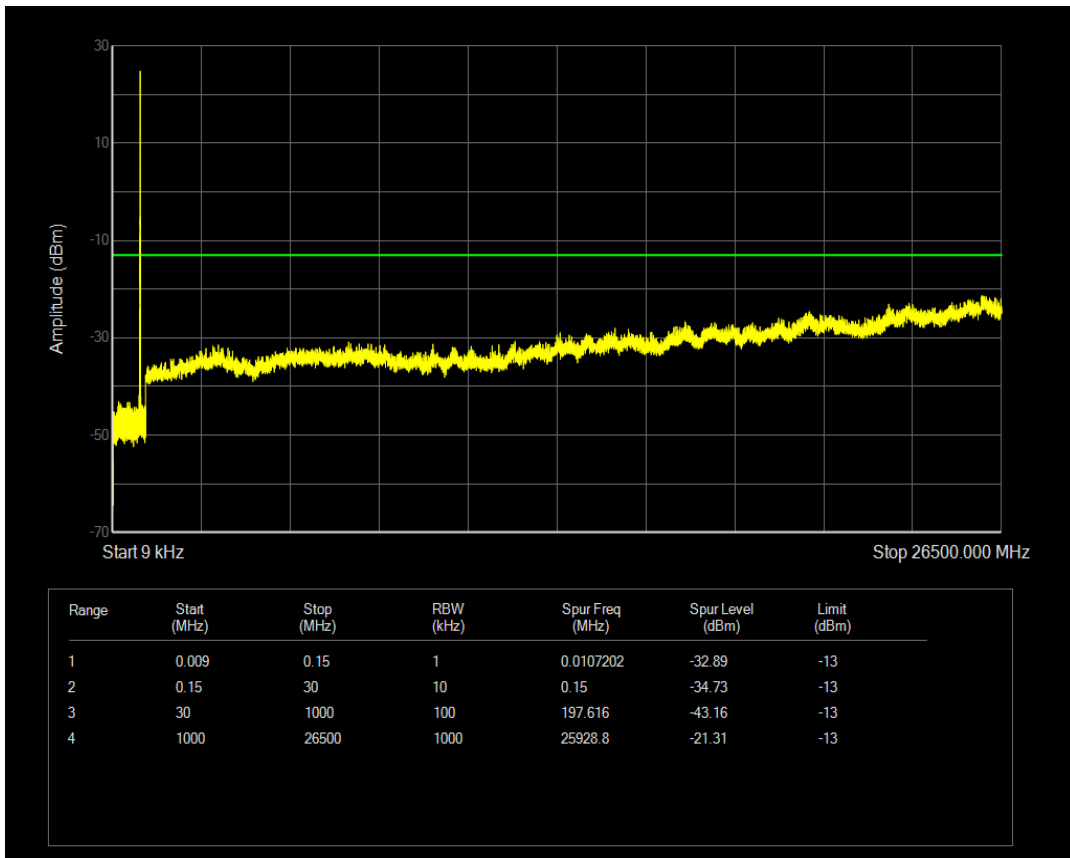

Band5 QAM16 BW=10MHz Channel=20525 RB Size=1 Position=#0

Band5 QPSK BW=10MHz Channel=20525 RB Size=50 Position=#0

Band5 QAM16 BW=10MHz Channel=20525 RB Size=50 Position=#0

Band5 QPSK BW=10MHz Channel=20600 RB Size=50 Position=#0

Band5 QPSK BW=10MHz Channel=20600 RB Size=1 Position=#0

Band5 QAM16 BW=10MHz Channel=20600 RB Size=1 Position=#0

Band5 QAM16 BW=10MHz Channel=20600 RB Size=50 Position=#0

Band7 QPSK BW=5MHz Channel=20775 RB Size=25 Position=#0