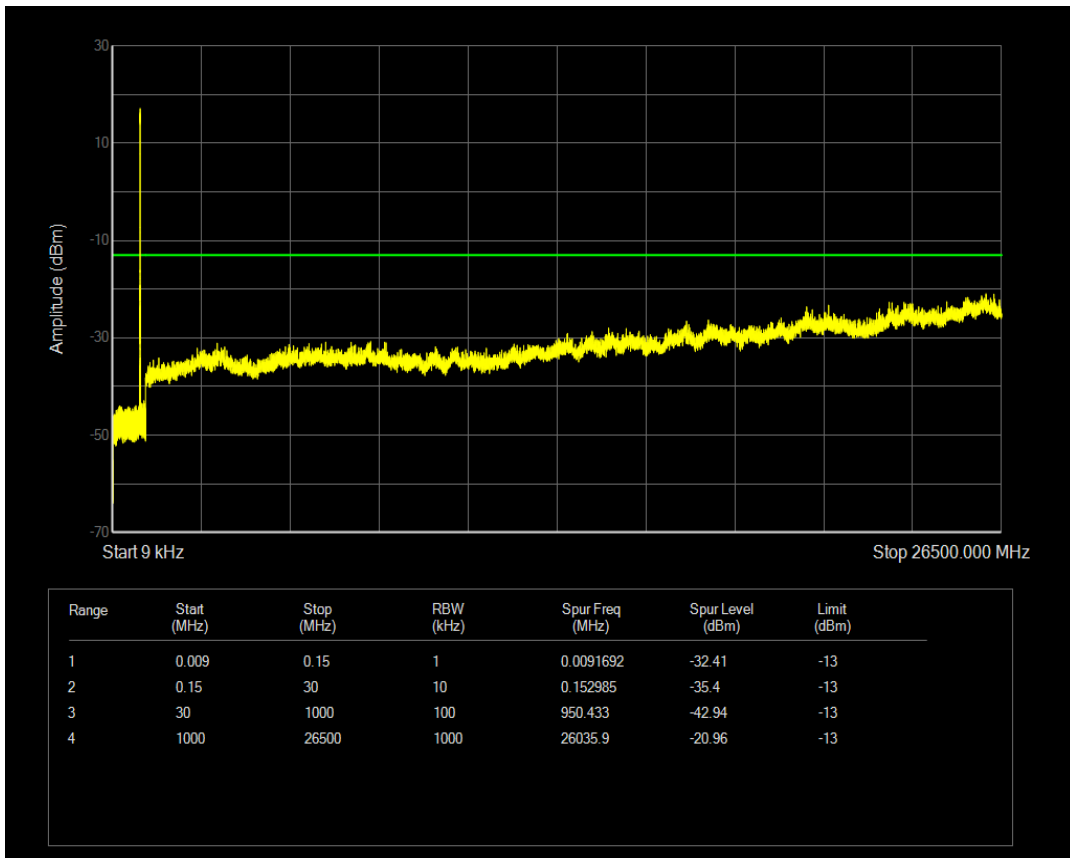

Band5 QPSK BW=3MHz Channel=20525 RB Size=15 Position=#0

Band5 QAM16 BW=3MHz Channel=20525 RB Size=1 Position=#0