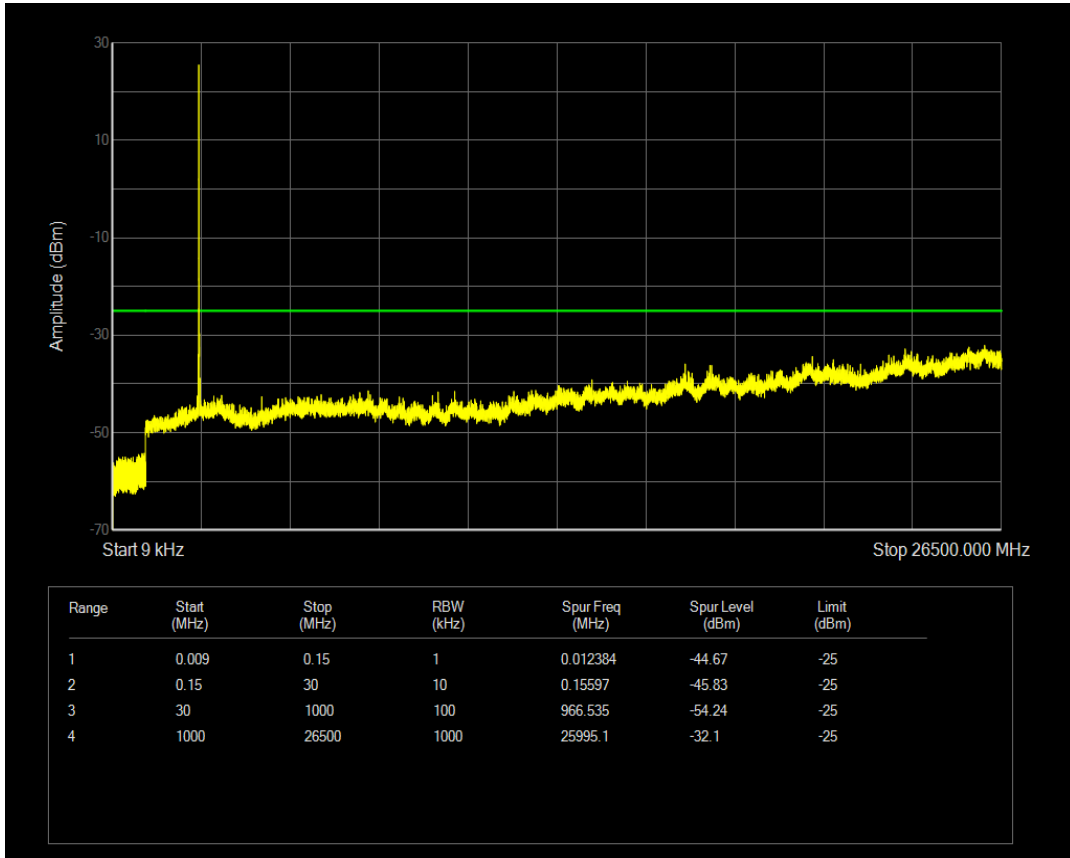

Band41 QPSK BW=10MHz Channel=40290 RB Size=50 Position=#0

Band41 QAM16 BW=10MHz Channel=40290 RB Size=1 Position=#0

Band41 QAM16 BW=10MHz Channel=40290 RB Size=50 Position=#0

Band41 QPSK BW=10MHz Channel=40620 RB Size=50 Position=#0

Band41 QPSK BW=10MHz Channel=40620 RB Size=1 Position=#0

Band41 QAM16 BW=10MHz Channel=40620 RB Size=1 Position=#0

Band41 QPSK BW=10MHz Channel=41190 RB Size=1 Position=#0

Band41 QAM16 BW=10MHz Channel=40620 RB Size=50 Position=#0