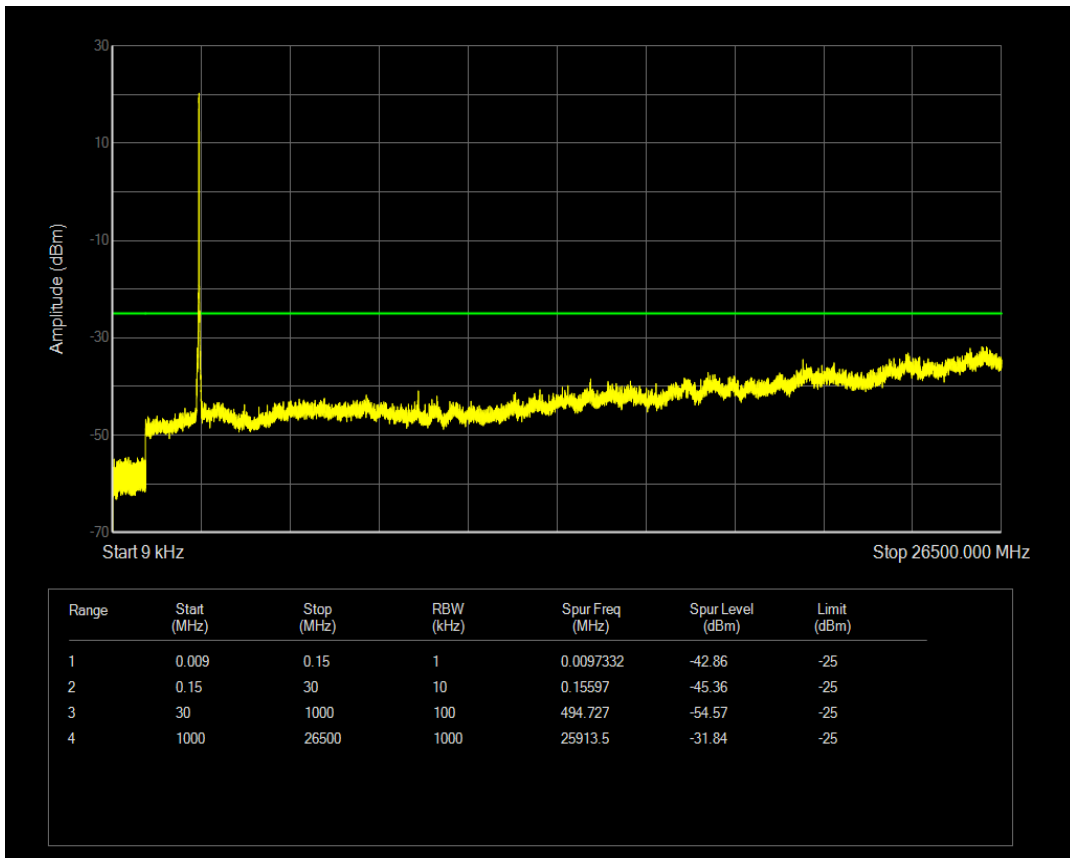

Band41 QPSK BW=15MHz Channel=40620 RB Size=75 Position=#0

Band41 QAM16 BW=15MHz Channel=40620 RB Size=1 Position=#0