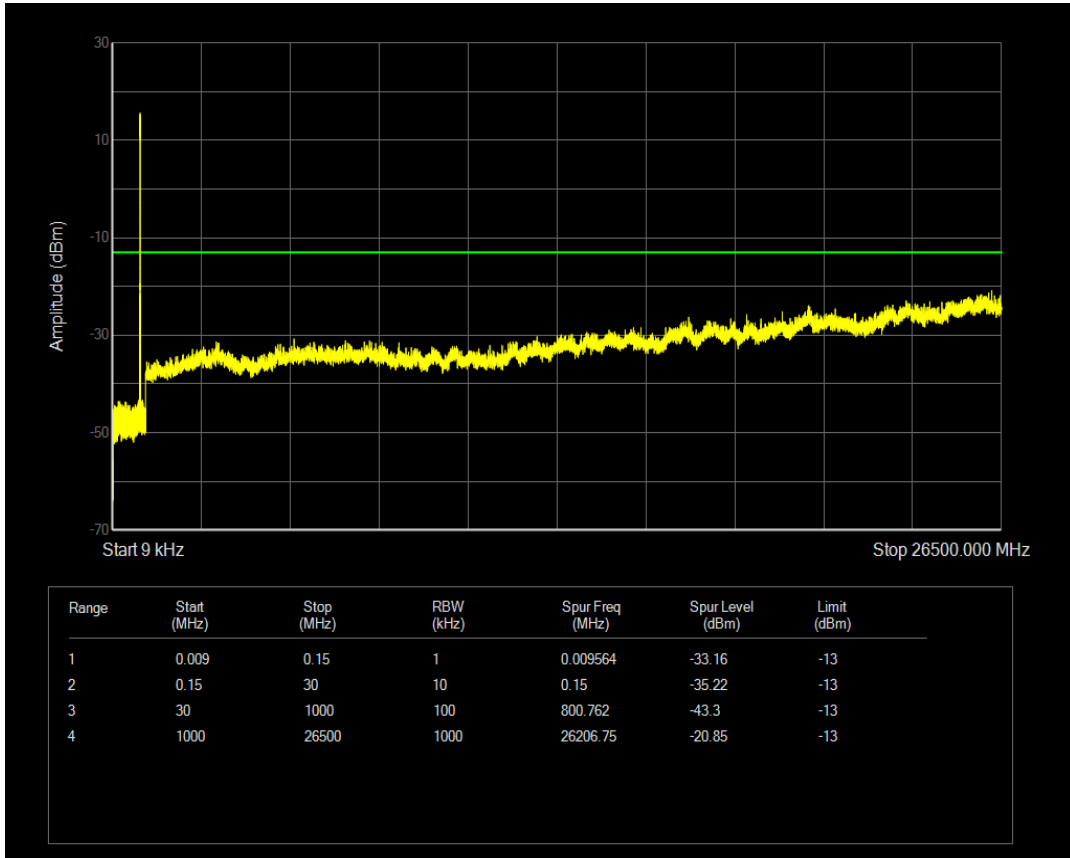

Band5 QAM16 BW=5MHz Channel=20425 RB Size=1 Position=#0

Band5 QPSK BW=5MHz Channel=20425 RB Size=25 Position=#0

Band5 QAM16 BW=5MHz Channel=20425 RB Size=25 Position=#0

Band5 QPSK BW=5MHz Channel=20525 RB Size=25 Position=#0

Band5 QPSK BW=5MHz Channel=20525 RB Size=1 Position=#0

Band5 QAM16 BW=5MHz Channel=20525 RB Size=25 Position=#0

Band5 QAM16 BW=5MHz Channel=20525 RB Size=1 Position=#0

Band5 QPSK BW=5MHz Channel=20625 RB Size=1 Position=#0