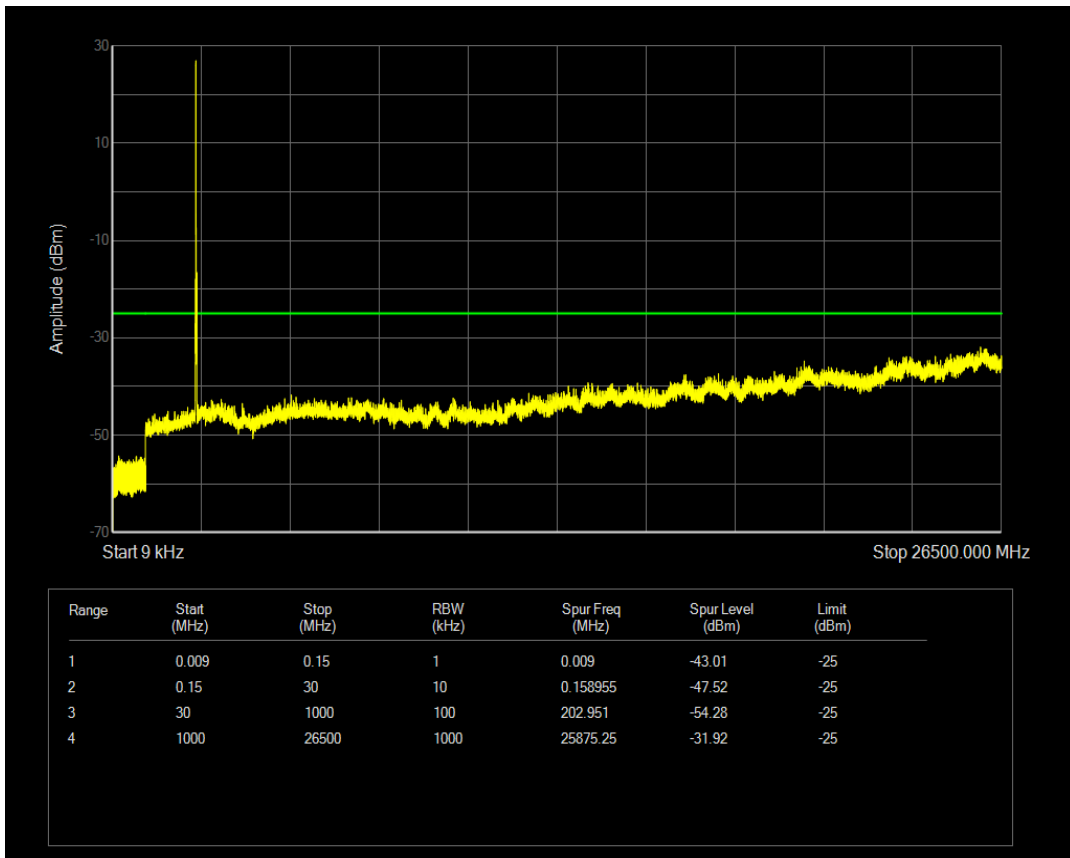

Band7 QPSK BW=15MHz Channel=20825 RB Size=1 Position=#0

Band7 QAM16 BW=15MHz Channel=20825 RB Size=75 Position=#0