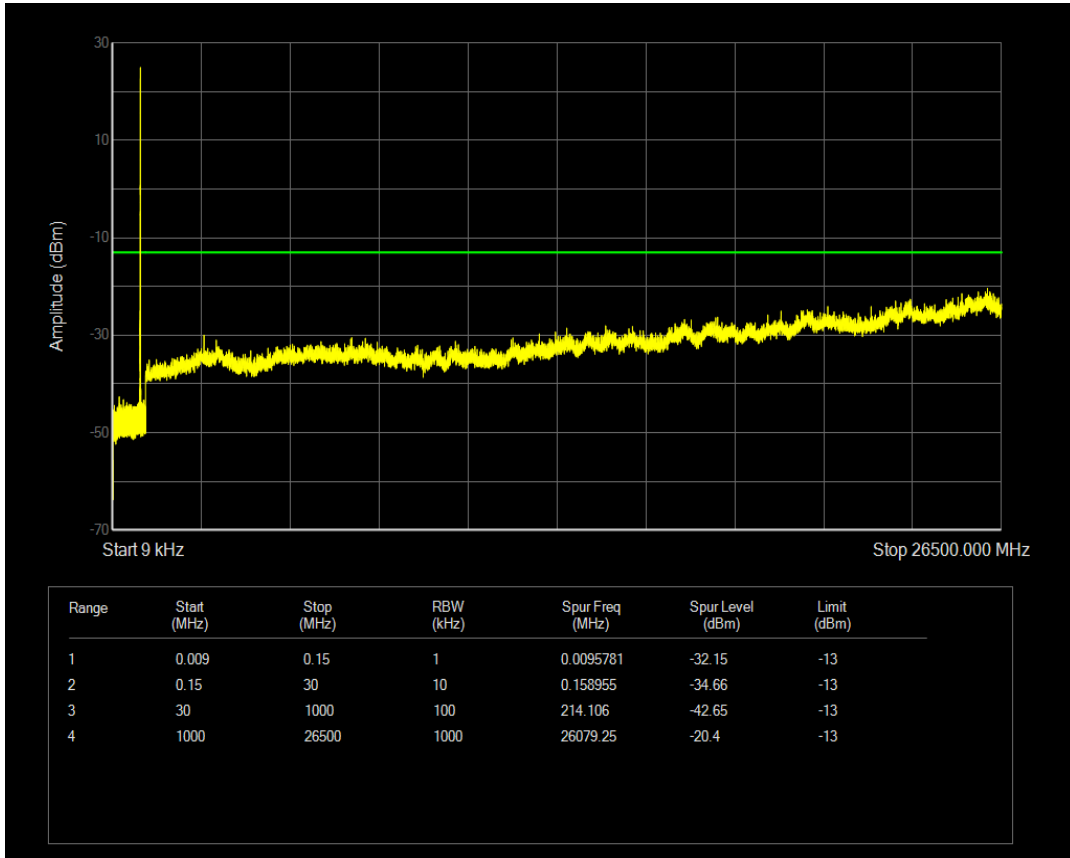

Band5 QPSK BW=5MHz Channel=20525 RB Size=1 Position=#0

Band5 QAM16 BW=5MHz Channel=20525 RB Size=25 Position=#0

Band5 QAM16 BW=5MHz Channel=20525 RB Size=1 Position=#0

Band5 QPSK BW=5MHz Channel=20625 RB Size=1 Position=#0

Band5 QPSK BW=5MHz Channel=20625 RB Size=25 Position=#0

Band5 QAM16 BW=5MHz Channel=20625 RB Size=1 Position=#0

Band5 QPSK BW=10MHz Channel=20450 RB Size=1 Position=#0

Band5 QAM16 BW=5MHz Channel=20625 RB Size=25 Position=#0