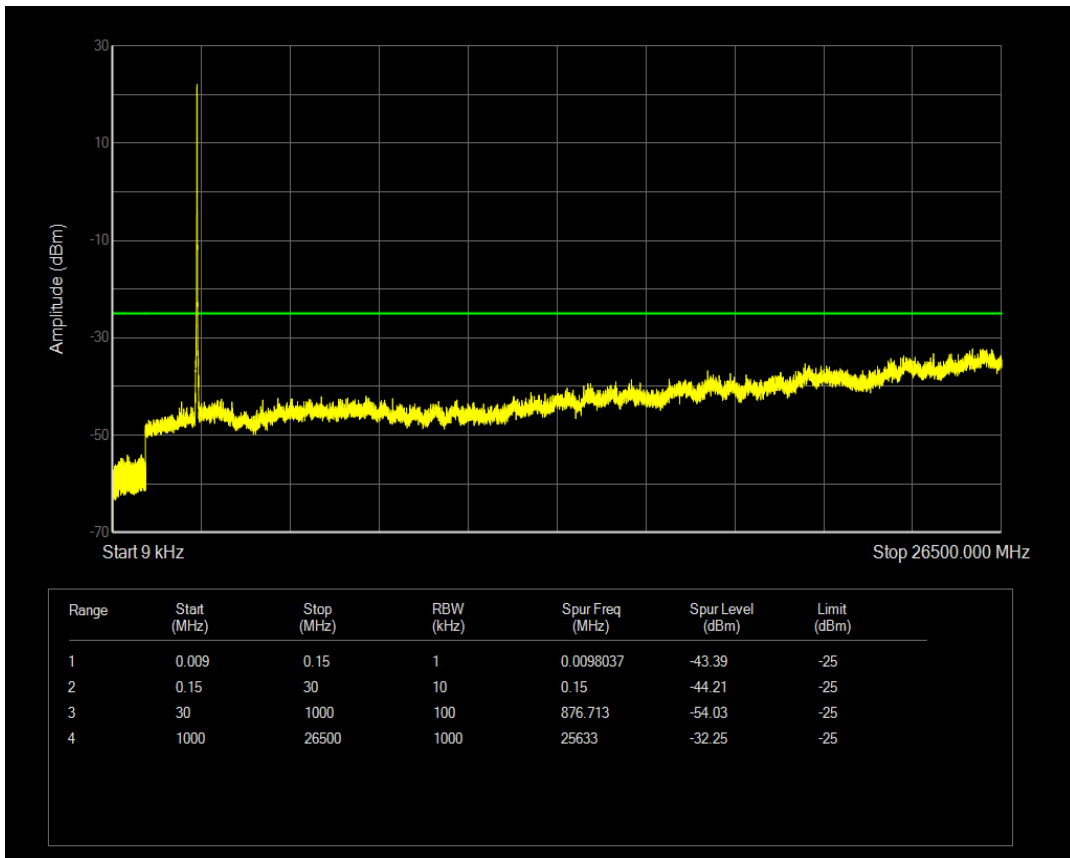

Band7 QAM16 BW=10MHz Channel=20800 RB Size=1 Position=#0

Band7 QPSK BW=10MHz Channel=20800 RB Size=50 Position=#0

Band7 QAM16 BW=10MHz Channel=20800 RB Size=50 Position=#0

Band7 QPSK BW=10MHz Channel=21100 RB Size=1 Position=#0

Band7 QPSK BW=10MHz Channel=21100 RB Size=50 Position=#0

Band7 QAM16 BW=10MHz Channel=21100 RB Size=50 Position=#0

Band7 QAM16 BW=10MHz Channel=21100 RB Size=1 Position=#0

Band7 QPSK BW=10MHz Channel=21400 RB Size=1 Position=#0