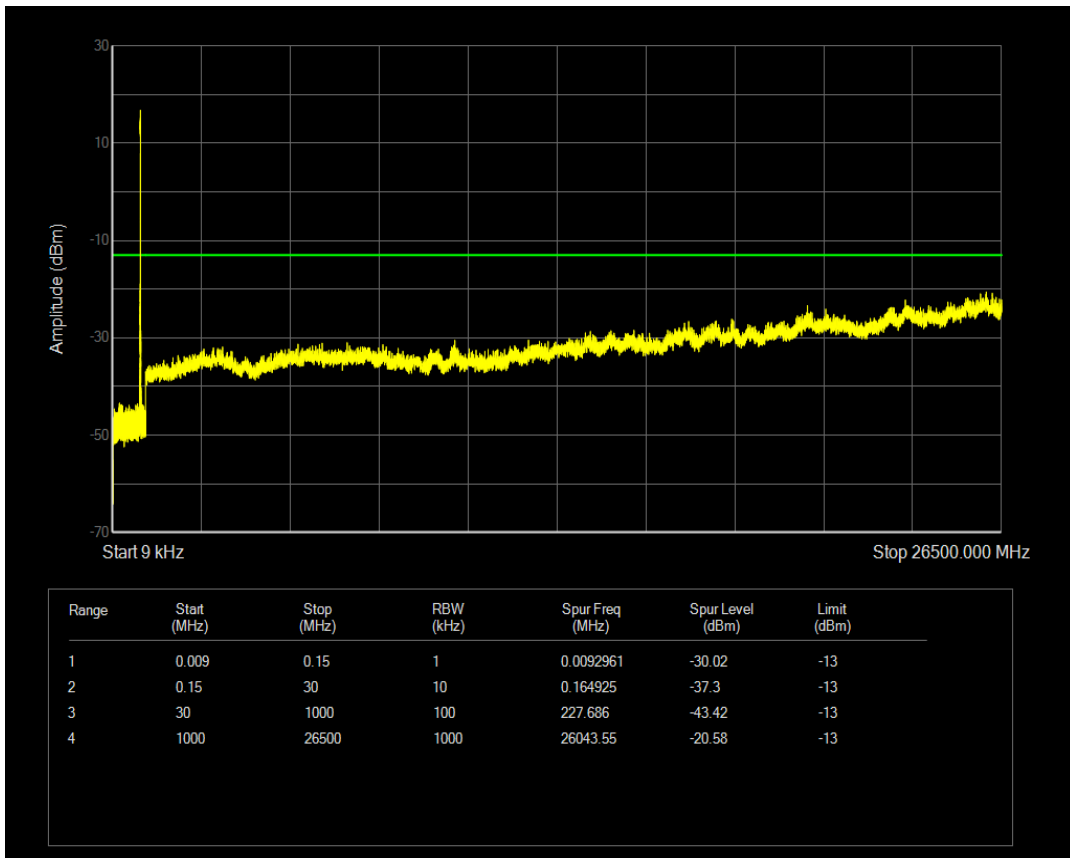

Band5 QPSK BW=5MHz Channel=20525 RB Size=1 Position=#0

Band5 QAM16 BW=5MHz Channel=20525 RB Size=25 Position=#0

Band5 QAM16 BW=5MHz Channel=20525 RB Size=1 Position=#0

Band5 QPSK BW=5MHz Channel=20625 RB Size=1 Position=#0

Band5 QPSK BW=5MHz Channel=20625 RB Size=25 Position=#0

Band5 QAM16 BW=5MHz Channel=20625 RB Size=1 Position=#0

Band5 QPSK BW=10MHz Channel=20450 RB Size=1 Position=#0

Band5 QAM16 BW=5MHz Channel=20625 RB Size=25 Position=#0