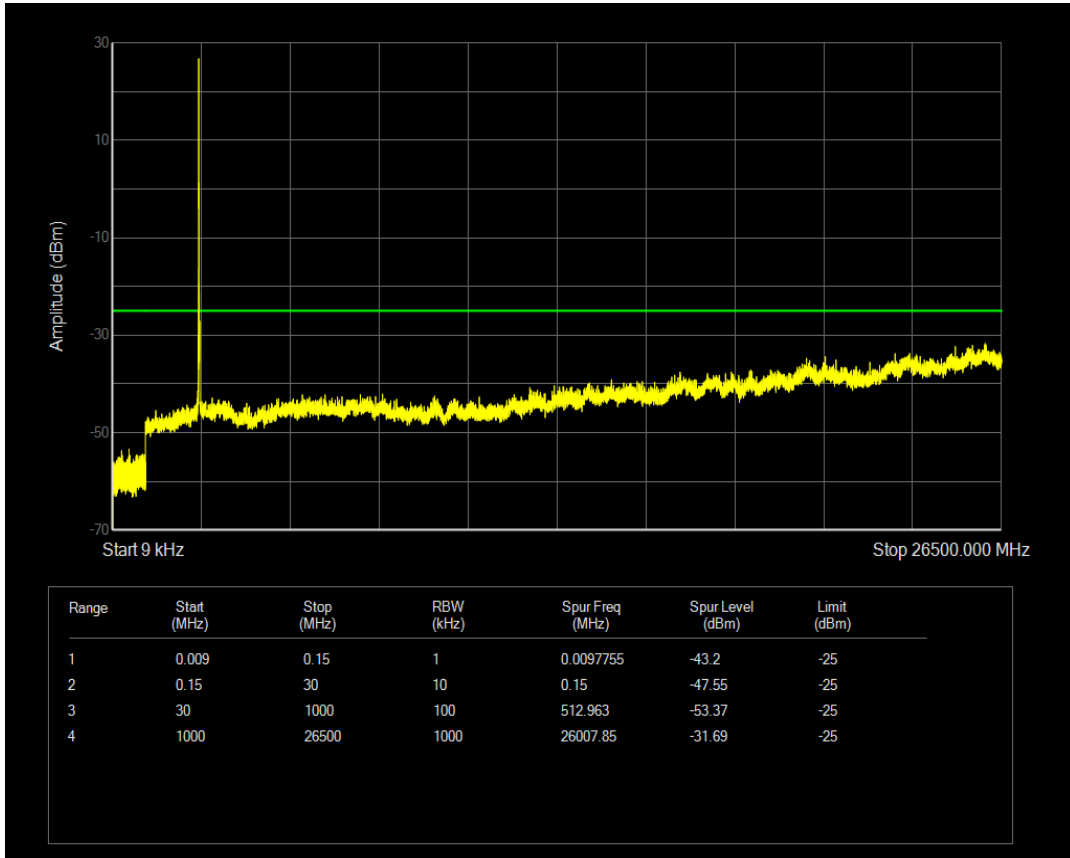

Band41 QAM16 BW=15MHz Channel=40620 RB Size=1 Position=#0

Band41 QAM16 BW=15MHz Channel=40620 RB Size=75 Position=#0