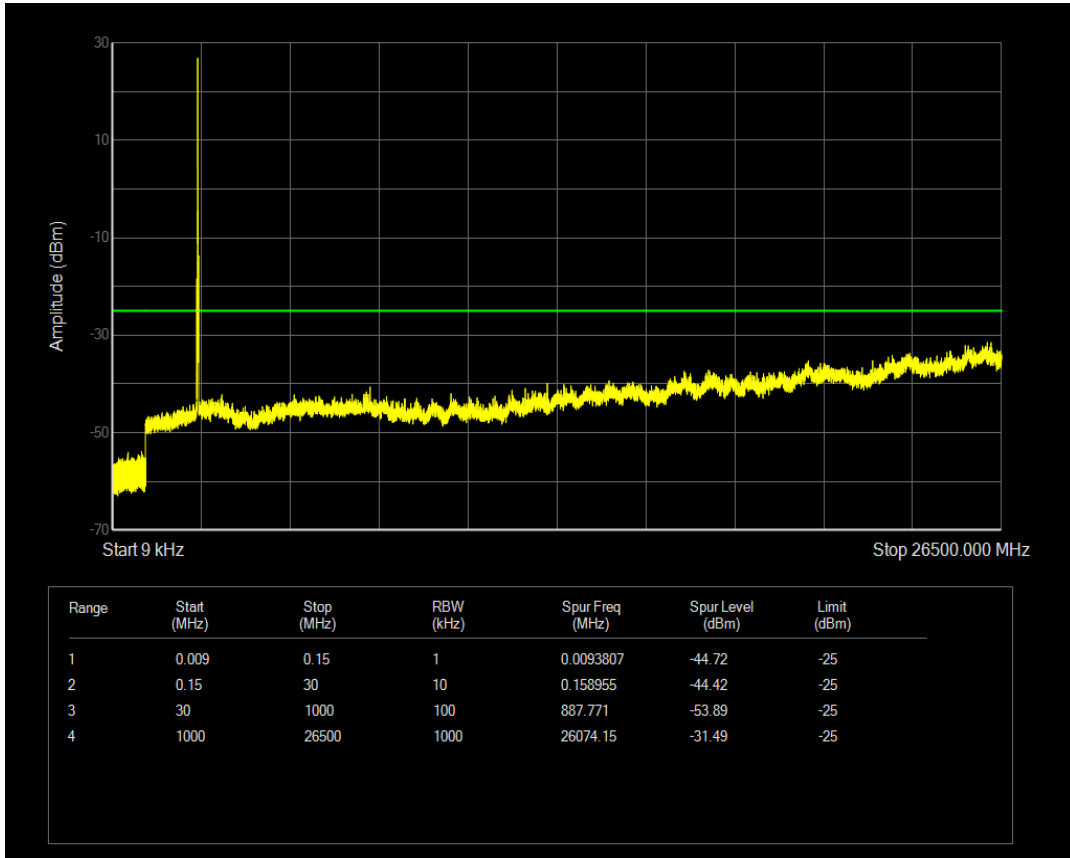

Band7 QAM16 BW=15MHz Channel=21375 RB Size=1 Position=#0

Band7 QAM16 BW=15MHz Channel=21375 RB Size=75 Position=#0