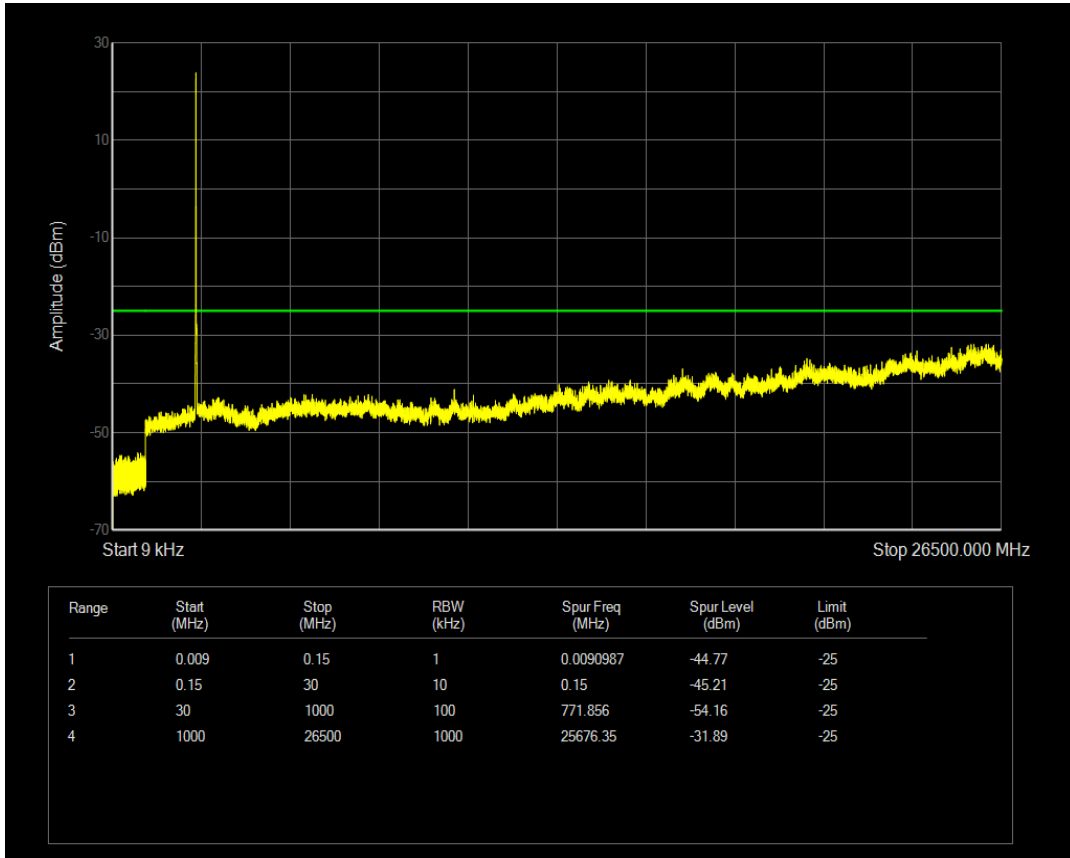

Band5 QAM16 BW=10MHz Channel=20525 RB Size=1 Position=#0

Band5 QPSK BW=10MHz Channel=20525 RB Size=50 Position=#0

Band5 QAM16 BW=10MHz Channel=20525 RB Size=50 Position=#0

Band5 QPSK BW=10MHz Channel=20600 RB Size=50 Position=#0

Band5 QPSK BW=10MHz Channel=20600 RB Size=1 Position=#0

Band5 QAM16 BW=10MHz Channel=20600 RB Size=1 Position=#0

Band5 QAM16 BW=10MHz Channel=20600 RB Size=50 Position=#0

Band7 QPSK BW=5MHz Channel=20775 RB Size=25 Position=#0

Band7 QPSK BW=5MHz Channel=20775 RB Size=1 Position=#0

Band7 QAM16 BW=5MHz Channel=20775 RB Size=1 Position=#0

Band7 QAM16 BW=5MHz Channel=20775 RB Size=25 Position=#0

Band7 QPSK BW=5MHz Channel=21100 RB Size=1 Position=#0