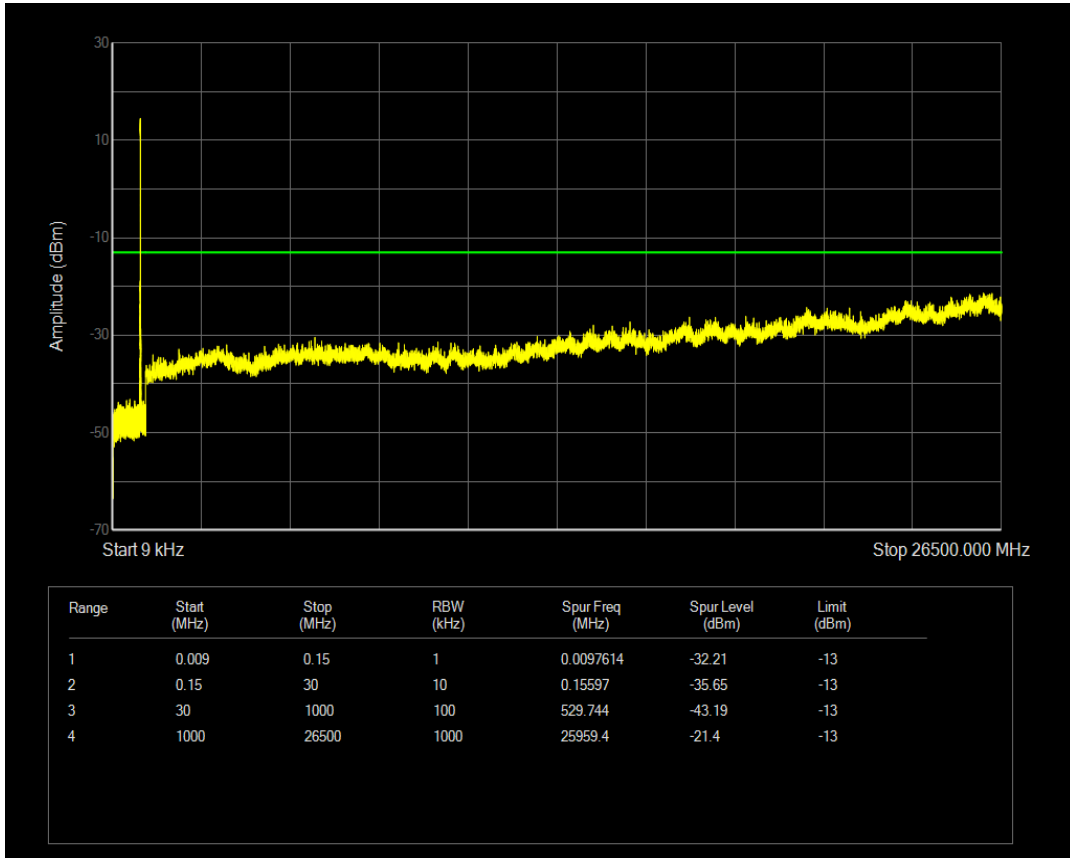

Band5 QPSK BW=5MHz Channel=20625 RB Size=25 Position=#0

Band5 QAM16 BW=5MHz Channel=20625 RB Size=1 Position=#0

Band5 QPSK BW=10MHz Channel=20450 RB Size=1 Position=#0

Band5 QAM16 BW=5MHz Channel=20625 RB Size=25 Position=#0

Band5 QPSK BW=10MHz Channel=20450 RB Size=50 Position=#0

Band5 QAM16 BW=10MHz Channel=20450 RB Size=50 Position=#0

Band5 QAM16 BW=10MHz Channel=20450 RB Size=1 Position=#0

Band5 QPSK BW=10MHz Channel=20525 RB Size=1 Position=#0