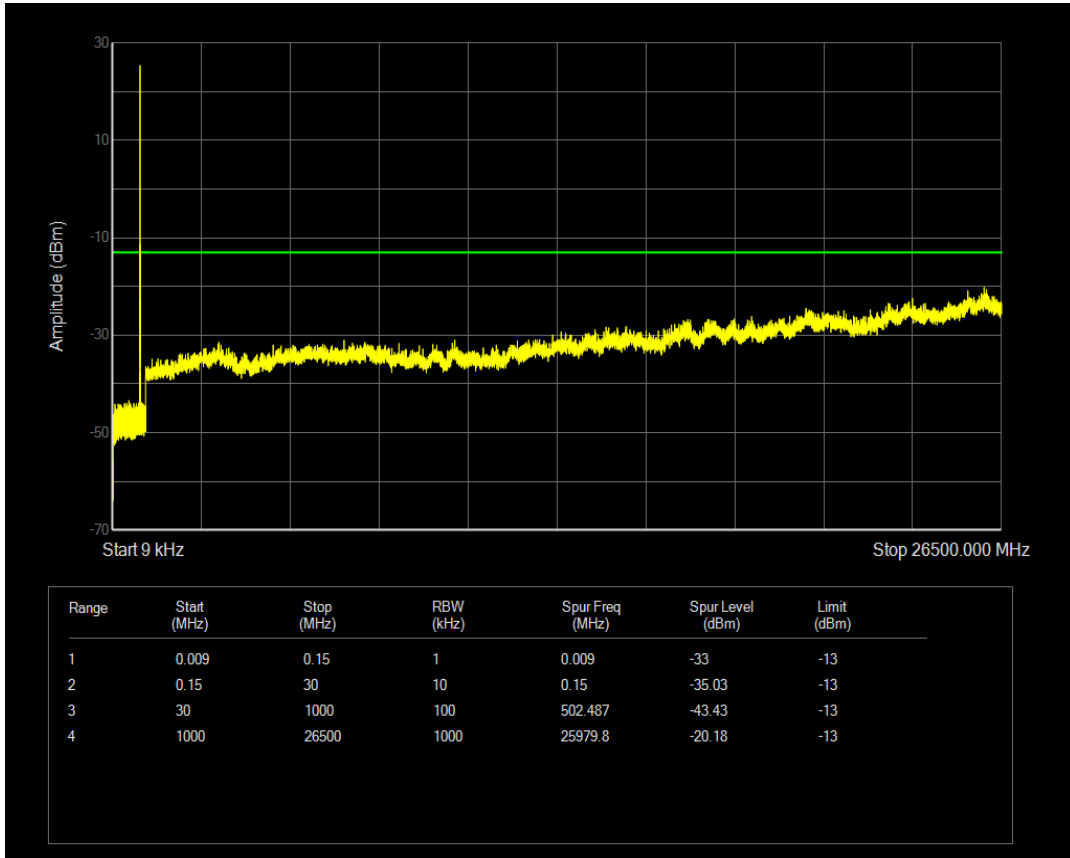

Band5 QAM16 BW=3MHz Channel=20525 RB Size=1 Position=#0

Band5 QAM16 BW=3MHz Channel=20525 RB Size=15 Position=#0