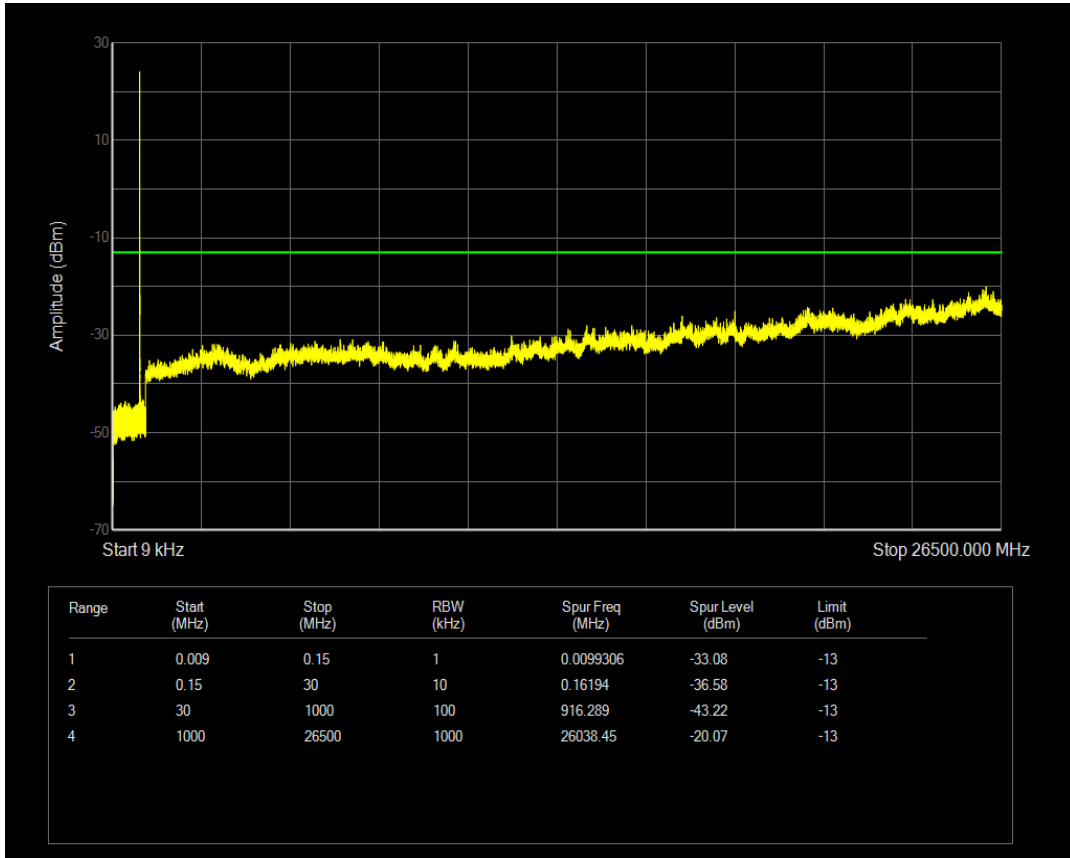

Band41 QPSK BW=20MHz Channel=41140 RB Size=100 Position=#0

Band41 QAM16 BW=20MHz Channel=41140 RB Size=1 Position=#0

Band41 QAM16 BW=20MHz Channel=41140 RB Size=100 Position=#0

Band5 QPSK BW=1.4MHz Channel=20407 RB Size=1 Position=#0

Band5 QAM16 BW=1.4MHz Channel=20407 RB Size=1 Position=#0

Band5 QPSK BW=1.4MHz Channel=20407 RB Size=6 Position=#0

Band5 QAM16 BW=1.4MHz Channel=20407 RB Size=6 Position=#0

Band5 QPSK BW=1.4MHz Channel=20525 RB Size=6 Position=#0