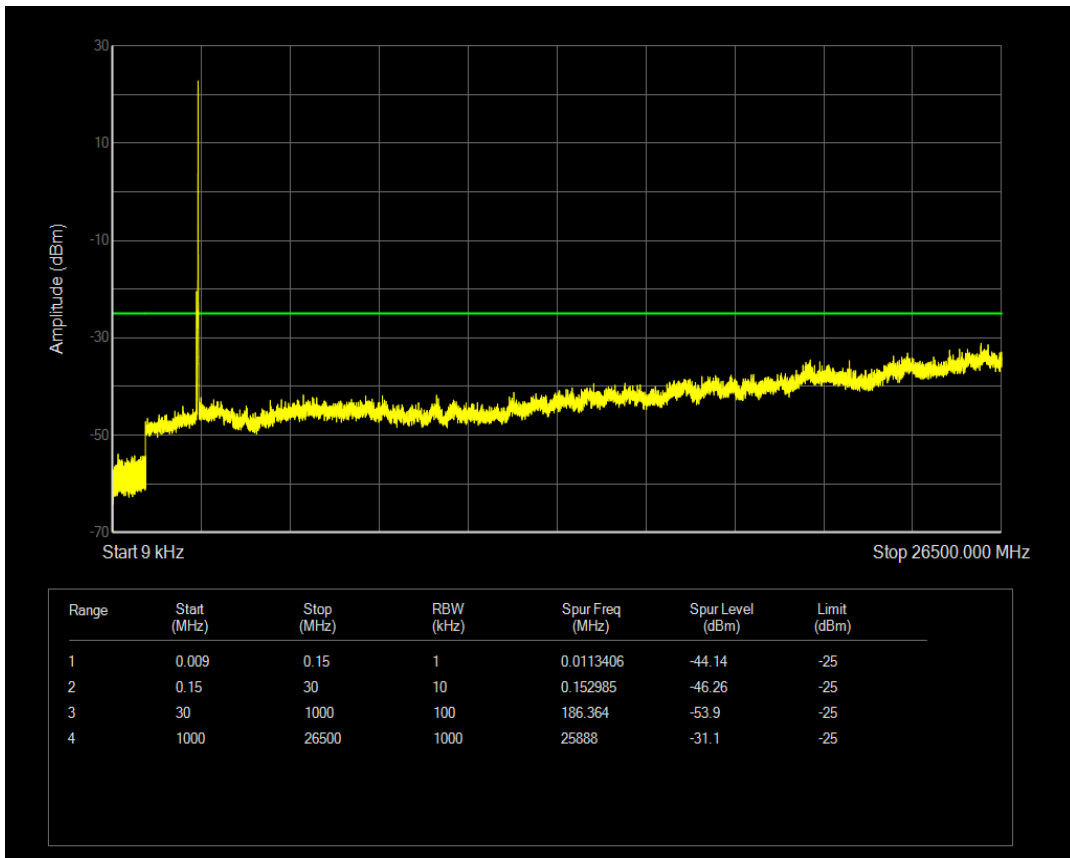

Band7 QPSK BW=5MHz Channel=21425 RB Size=25 Position=#0

Band7 QAM16 BW=5MHz Channel=21425 RB Size=1 Position=#0