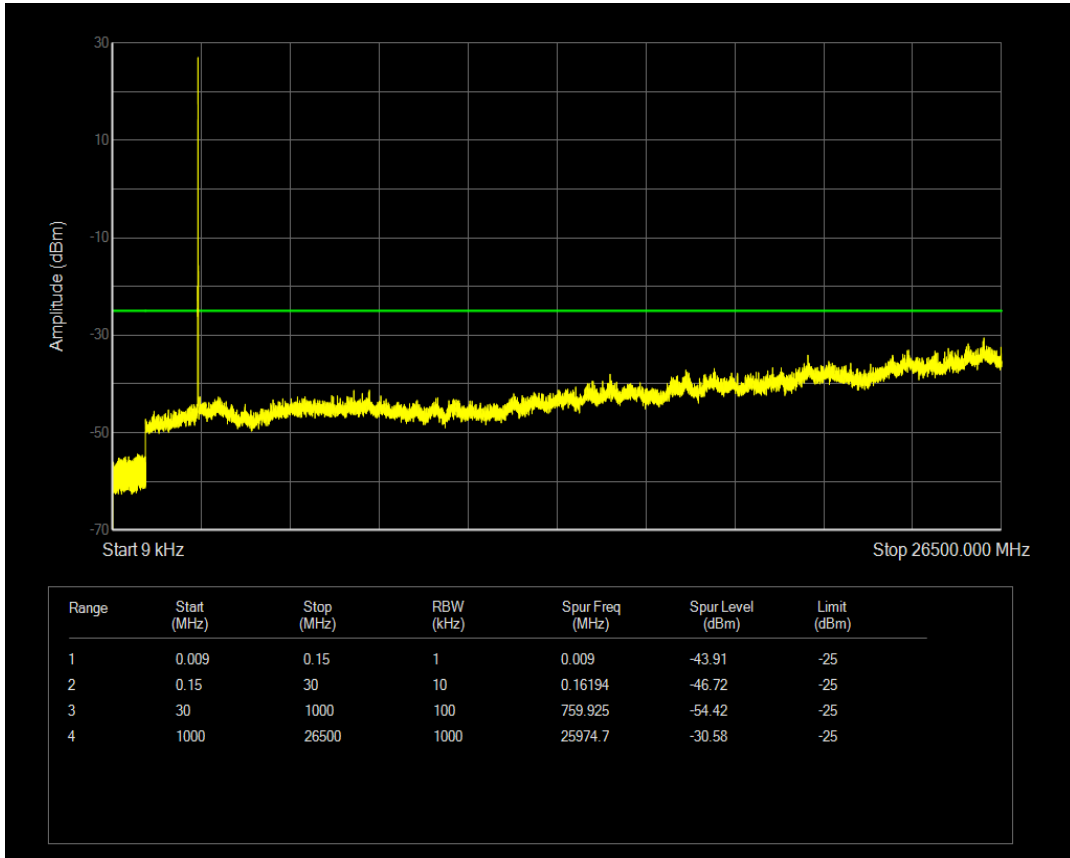

Band7 QPSK BW=5MHz Channel=21100 RB Size=25 Position=#0

Band7 QAM16 BW=5MHz Channel=21100 RB Size=25 Position=#0

Band7 QAM16 BW=5MHz Channel=21100 RB Size=1 Position=#0

Band7 QPSK BW=5MHz Channel=21425 RB Size=1 Position=#0

Band7 QPSK BW=5MHz Channel=21425 RB Size=25 Position=#0

Band7 QAM16 BW=5MHz Channel=21425 RB Size=1 Position=#0

Band7 QAM16 BW=5MHz Channel=21425 RB Size=25 Position=#0

Band7 QPSK BW=10MHz Channel=20800 RB Size=1 Position=#0