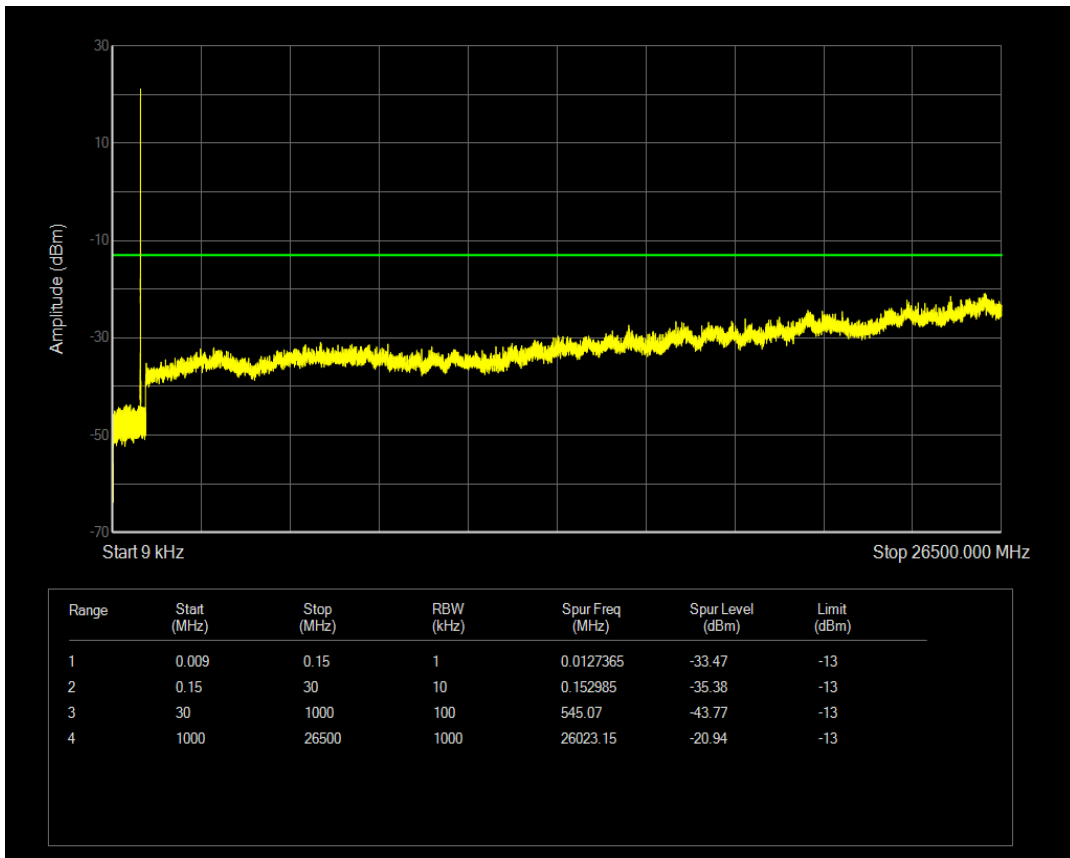

Band5 QAM16 BW=1.4MHz Channel=20643 RB Size=6 Position=#0

Band5 QPSK BW=3MHz Channel=20415 RB Size=1 Position=#0