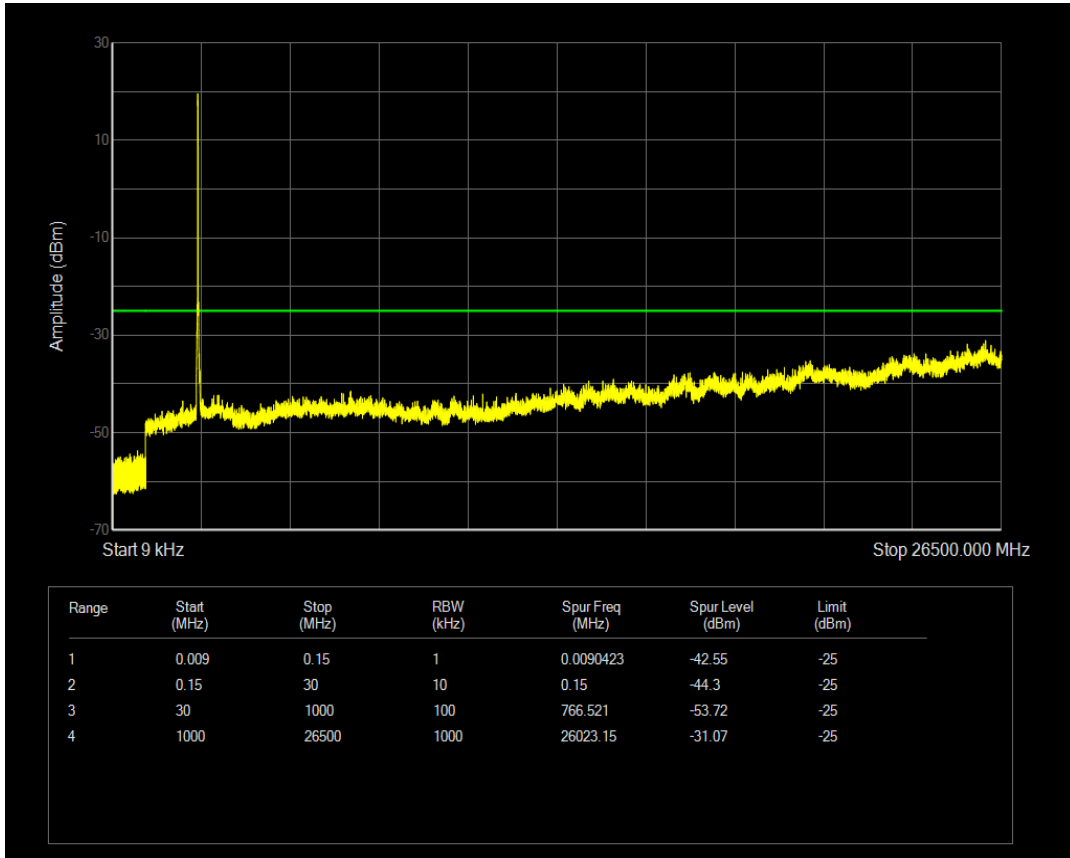

Band41 QPSK BW=15MHz Channel=40315 RB Size=1 Position=#0

Band41 QAM16 BW=15MHz Channel=40315 RB Size=1 Position=#0

Band41 QPSK BW=15MHz Channel=40620 RB Size=1 Position=#0

Band41 QAM16 BW=15MHz Channel=40315 RB Size=75 Position=#0