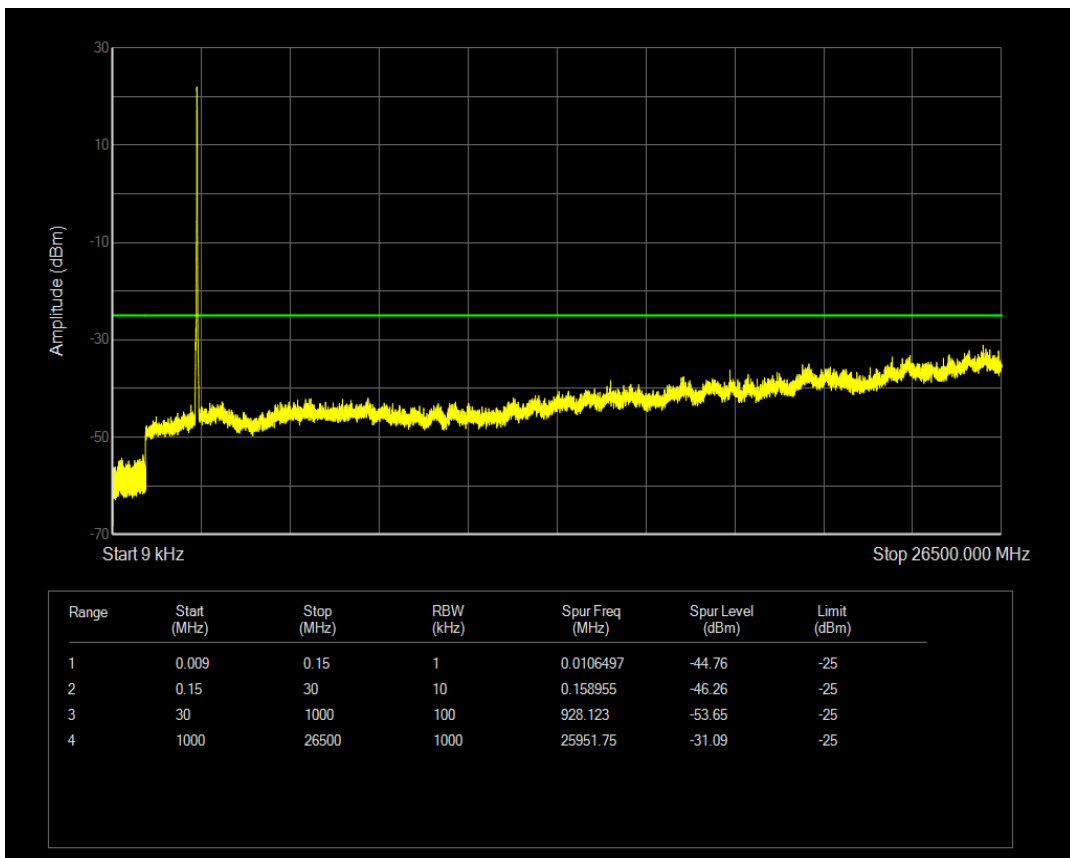

Band7 QPSK BW=15MHz Channel=21100 RB Size=75 Position=#0

Band7 QAM16 BW=15MHz Channel=21100 RB Size=1 Position=#0