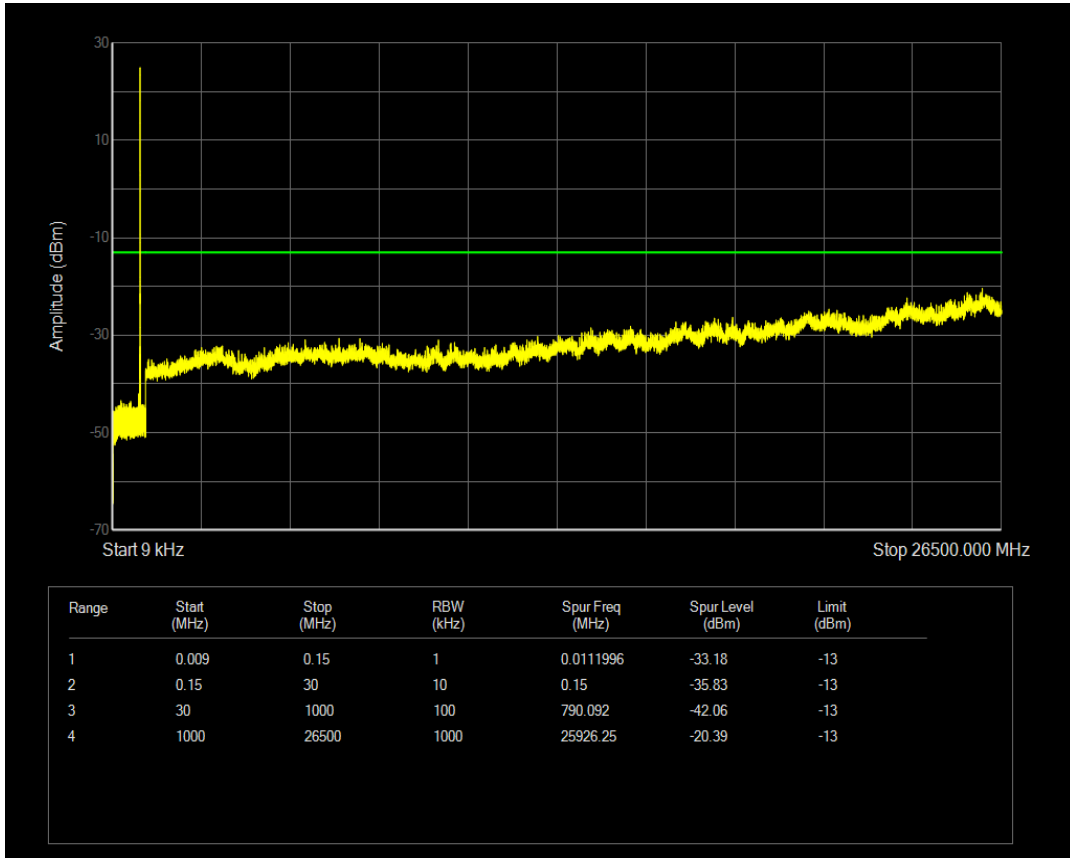

Band5 QAM16 BW=1.4MHz Channel=20407 RB Size=1 Position=#0

Band5 QPSK BW=1.4MHz Channel=20407 RB Size=6 Position=#0

Band5 QAM16 BW=1.4MHz Channel=20407 RB Size=6 Position=#0

Band5 QPSK BW=1.4MHz Channel=20525 RB Size=6 Position=#0

Band5 QPSK BW=1.4MHz Channel=20525 RB Size=1 Position=#0

Band5 QAM16 BW=1.4MHz Channel=20525 RB Size=1 Position=#0

Band5 QPSK BW=1.4MHz Channel=20643 RB Size=1 Position=#0

Band5 QAM16 BW=1.4MHz Channel=20525 RB Size=6 Position=#0