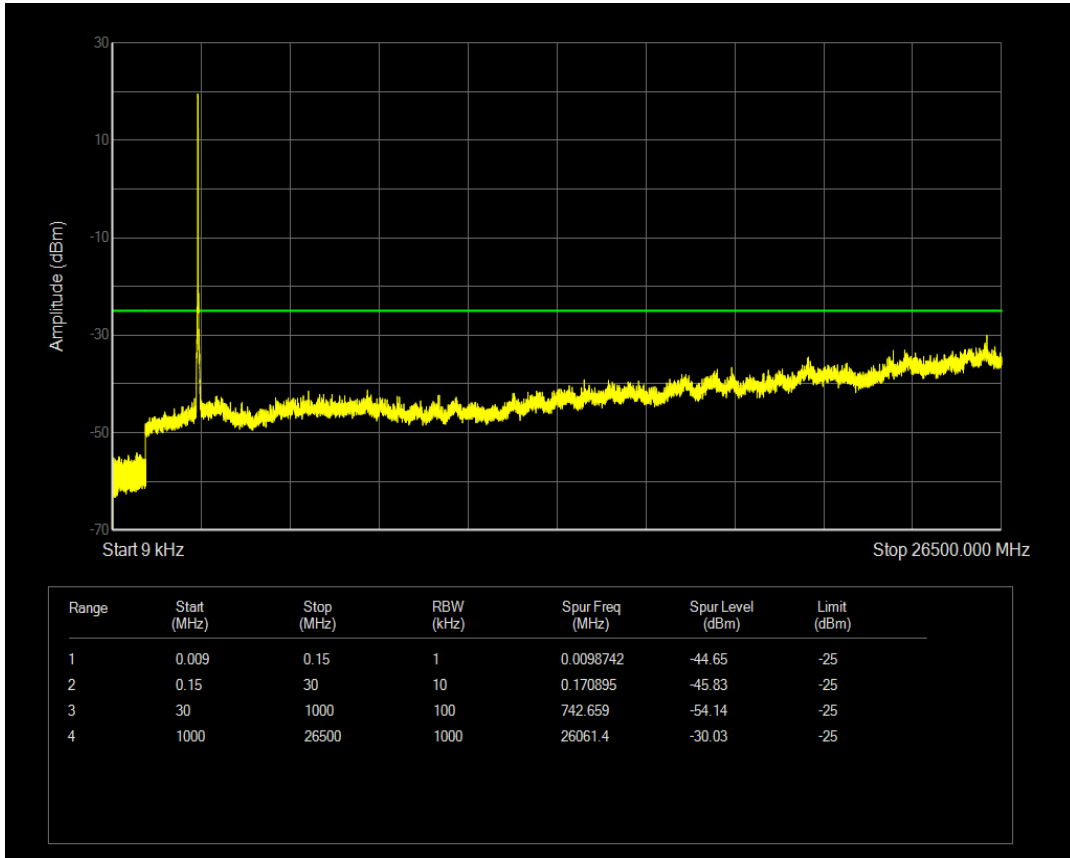

Band41 QAM16 BW=10MHz Channel=41190 RB Size=1 Position=#0

Band41 QPSK BW=10MHz Channel=41190 RB Size=50 Position=#0

Band41 QAM16 BW=10MHz Channel=41190 RB Size=50 Position=#0

Band41 QPSK BW=15MHz Channel=40315 RB Size=75 Position=#0