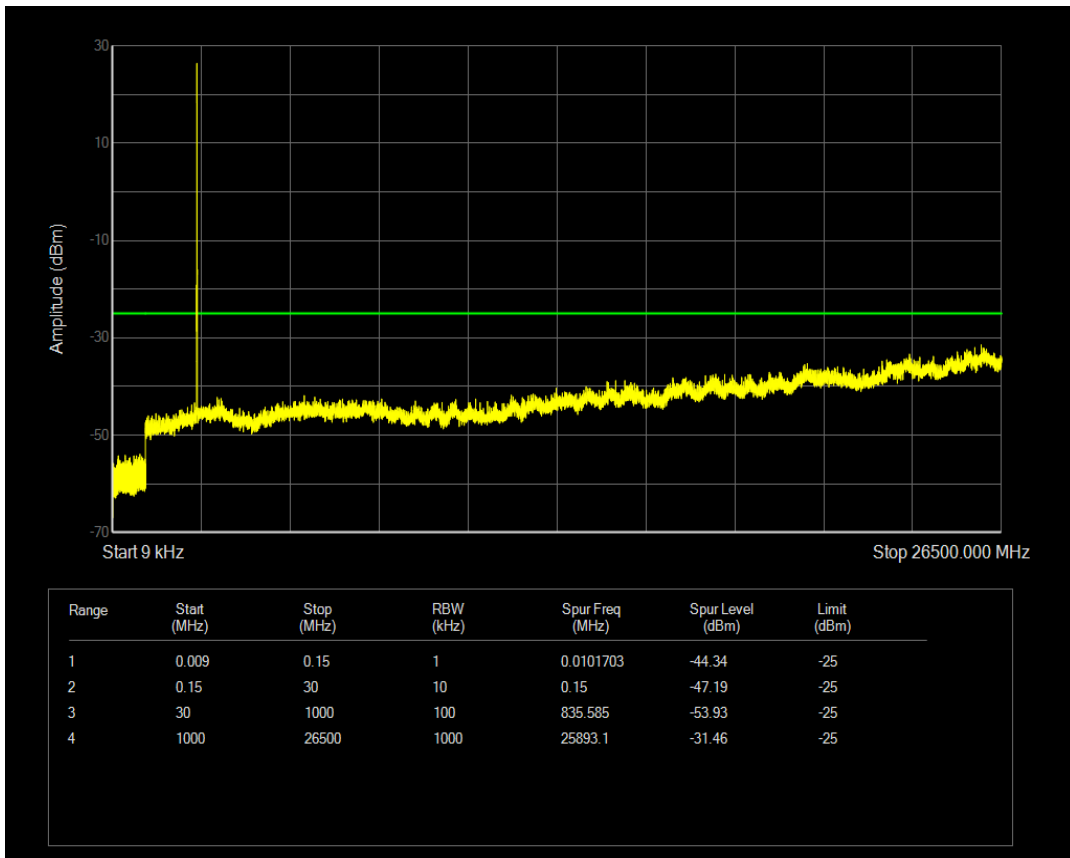

Band7 QAM16 BW=5MHz Channel=21100 RB Size=1 Position=#0

Band7 QPSK BW=5MHz Channel=21425 RB Size=1 Position=#0