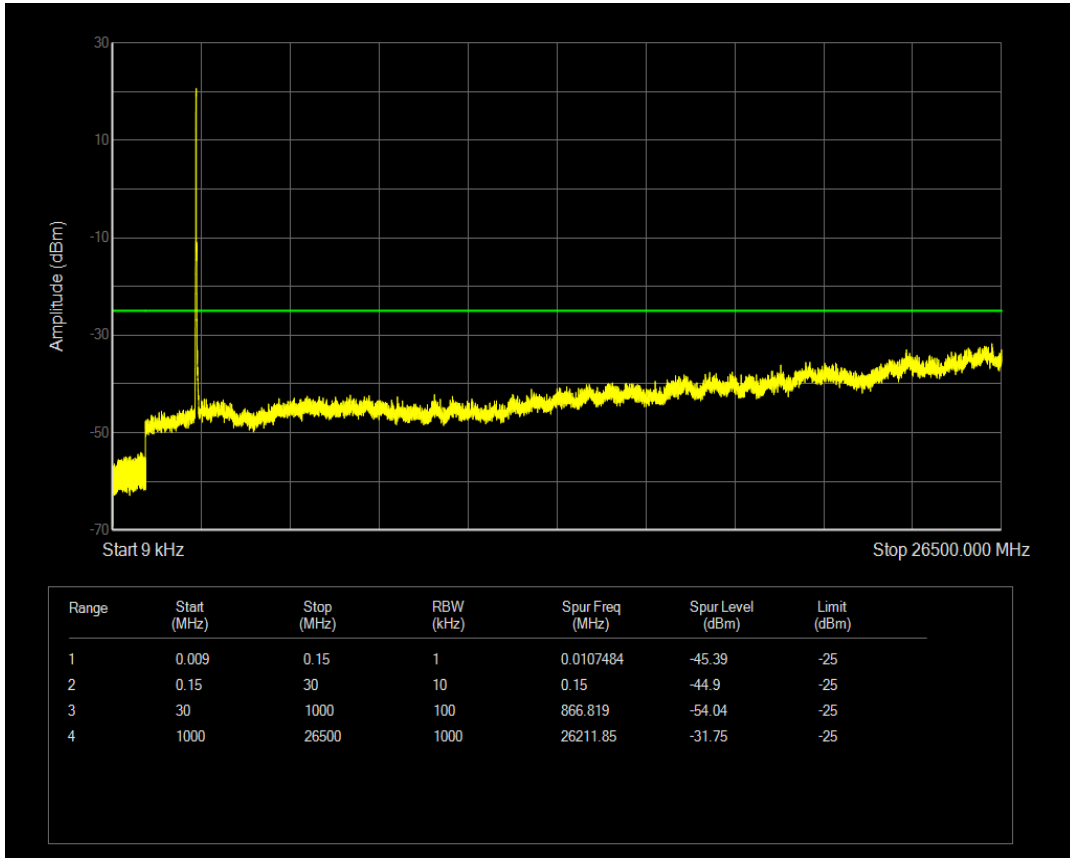

Band7 QAM16 BW=15MHz Channel=20825 RB Size=75 Position=#0

Band7 QAM16 BW=15MHz Channel=20825 RB Size=1 Position=#0