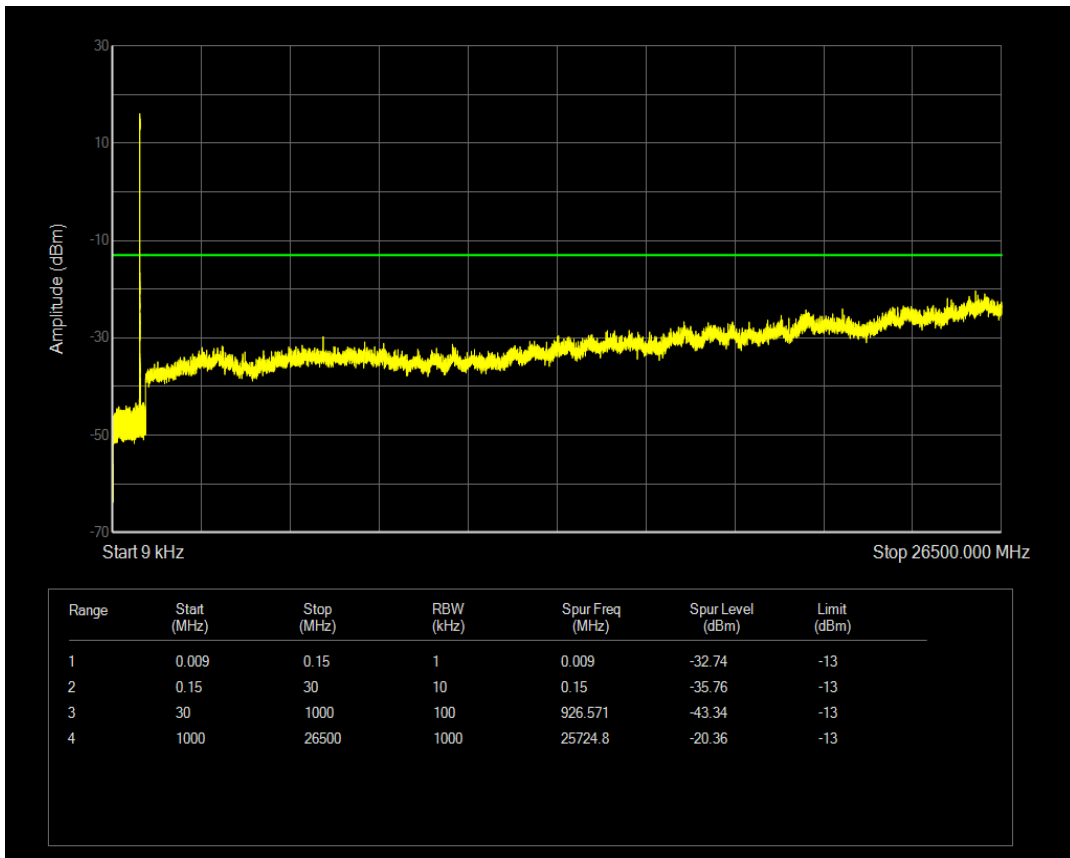

Band5 QAM16 BW=3MHz Channel=20415 RB Size=15 Position=#0

Band5 QPSK BW=3MHz Channel=20525 RB Size=1 Position=#0