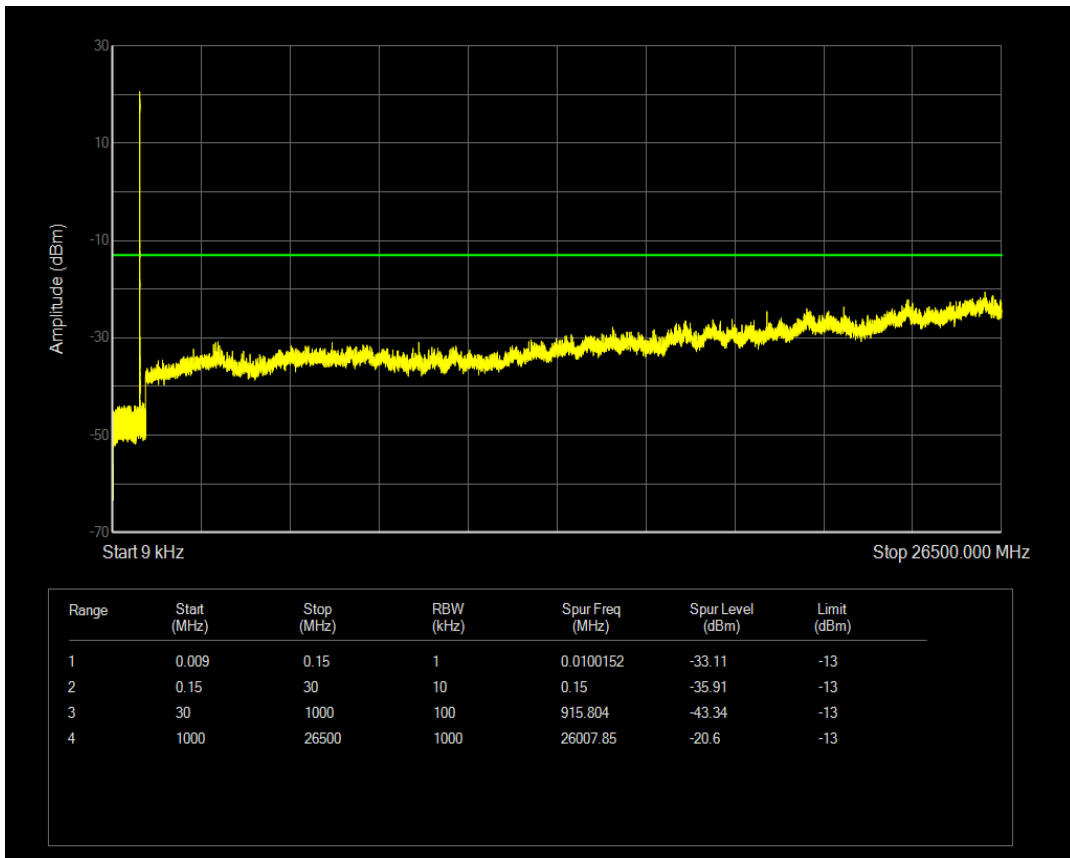

Band5 QAM16 BW=1.4MHz Channel=20407 RB Size=6 Position=#0

Band5 QPSK BW=1.4MHz Channel=20525 RB Size=6 Position=#0