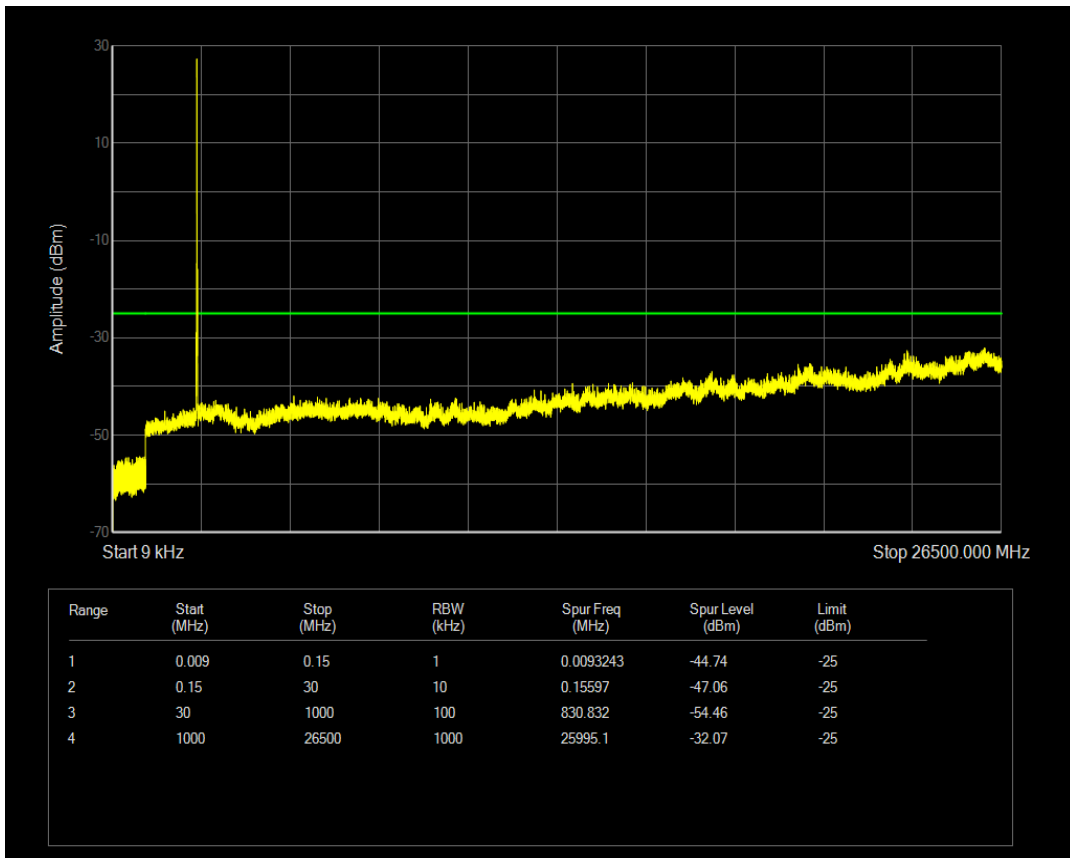

Band7 QAM16 BW=10MHz Channel=20800 RB Size=1 Position=#0

Band7 QPSK BW=10MHz Channel=20800 RB Size=50 Position=#0

Band7 QAM16 BW=10MHz Channel=20800 RB Size=50 Position=#0

Band7 QPSK BW=10MHz Channel=21100 RB Size=1 Position=#0

Band7 QPSK BW=10MHz Channel=21100 RB Size=50 Position=#0

Band7 QAM16 BW=10MHz Channel=21100 RB Size=50 Position=#0

Band7 QAM16 BW=10MHz Channel=21100 RB Size=1 Position=#0

Band7 QPSK BW=10MHz Channel=21400 RB Size=1 Position=#0