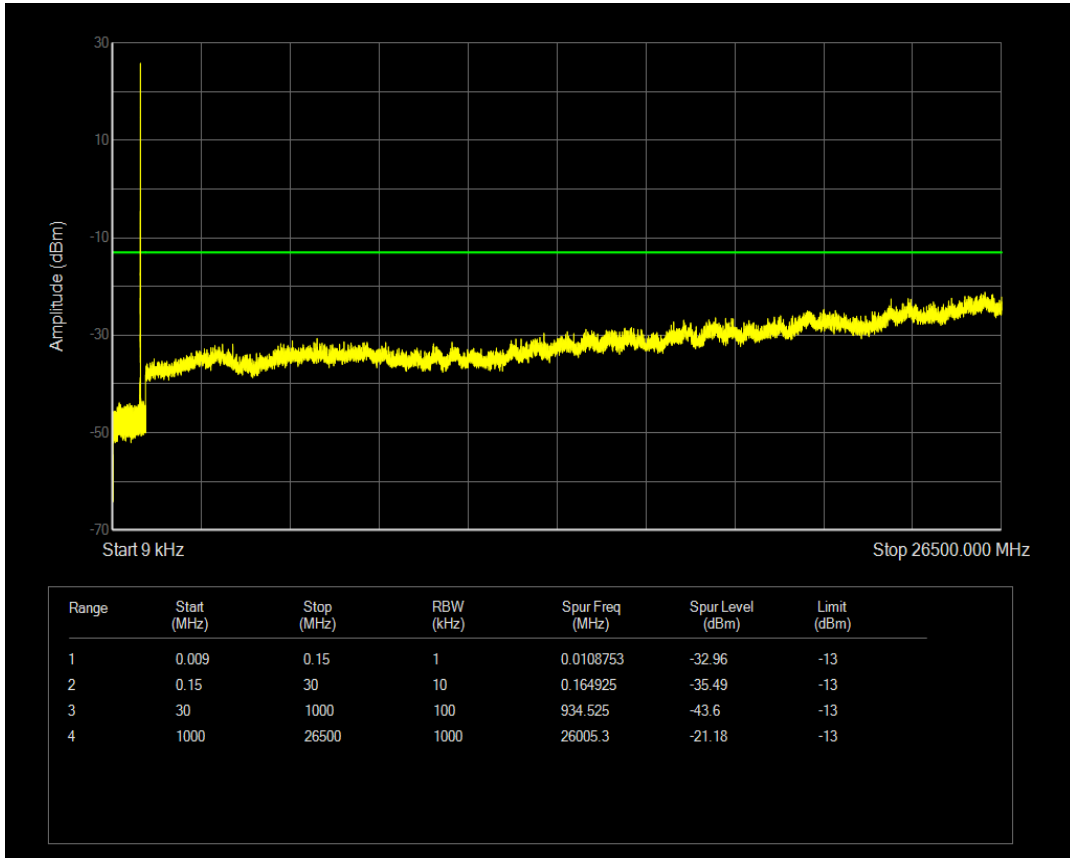

Band5 QAM16 BW=3MHz Channel=20635 RB Size=1 Position=#0

Band5 QPSK BW=5MHz Channel=20425 RB Size=1 Position=#0