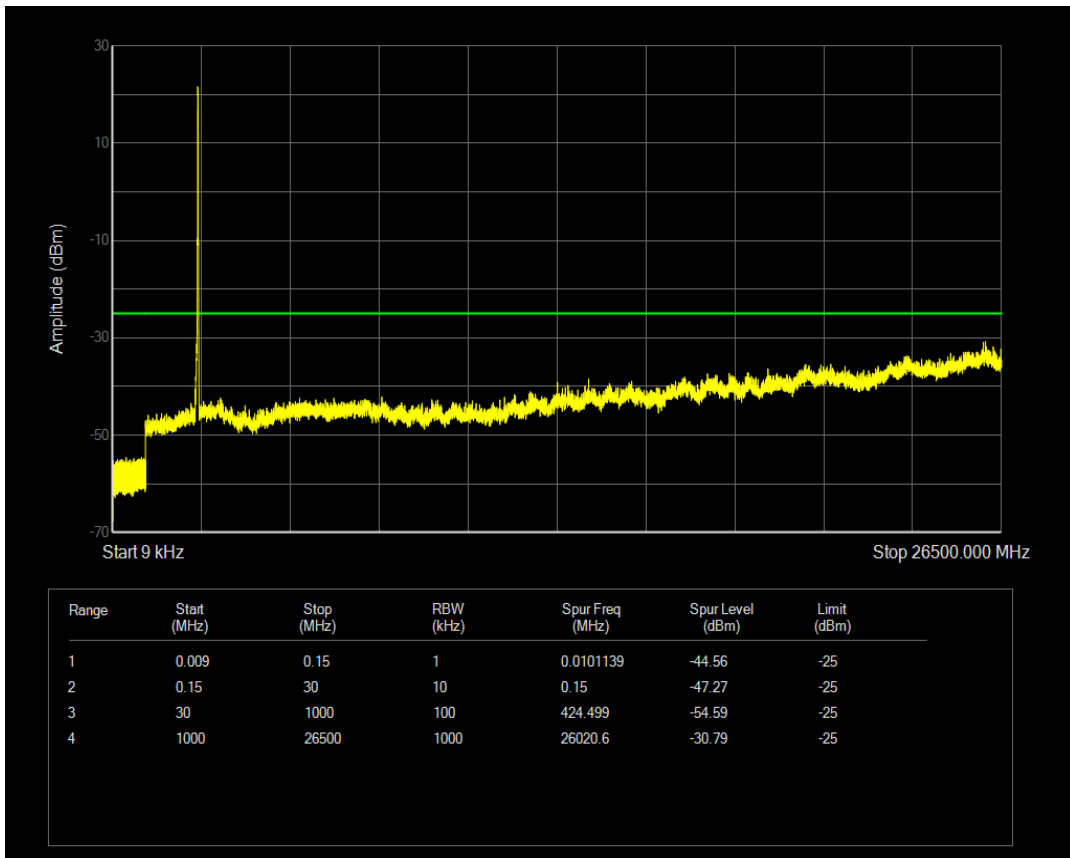

Band7 QAM16 BW=15MHz Channel=21375 RB Size=75 Position=#0

Band7 QPSK BW=20MHz Channel=20850 RB Size=1 Position=#0