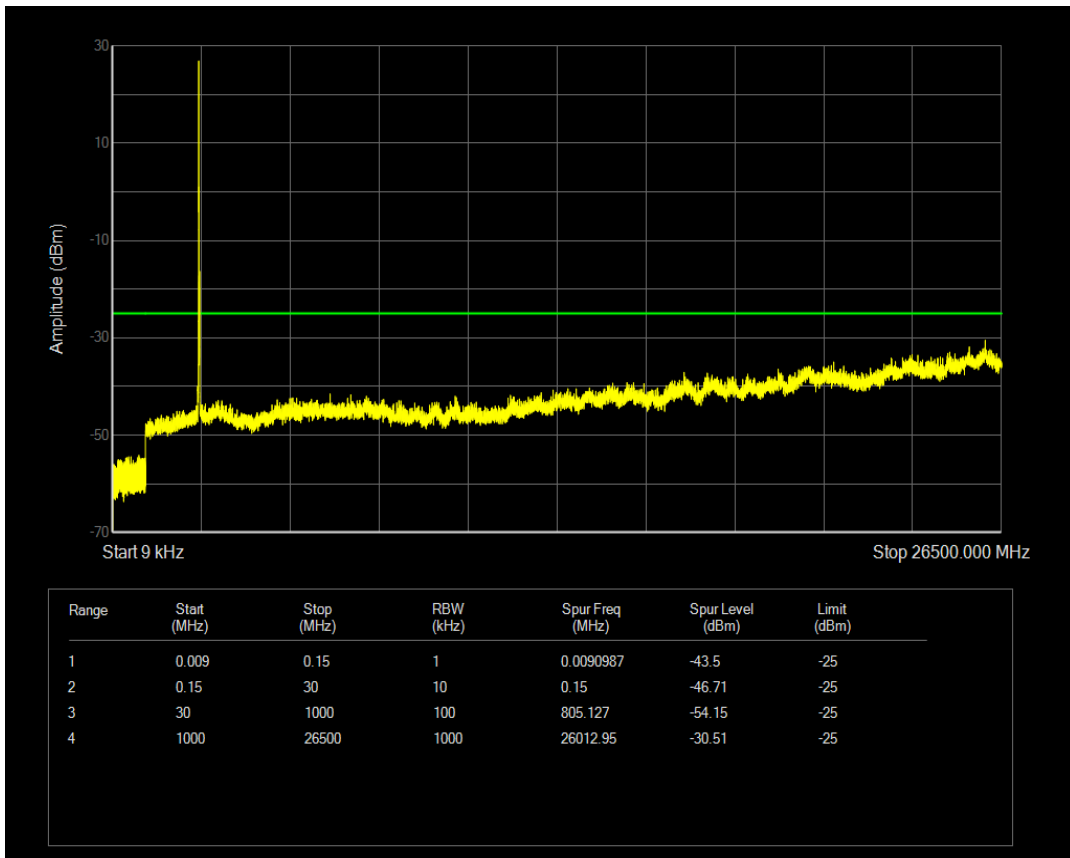

Band41 QPSK BW=15MHz Channel=40620 RB Size=1 Position=#0

Band41 QAM16 BW=15MHz Channel=40315 RB Size=75 Position=#0