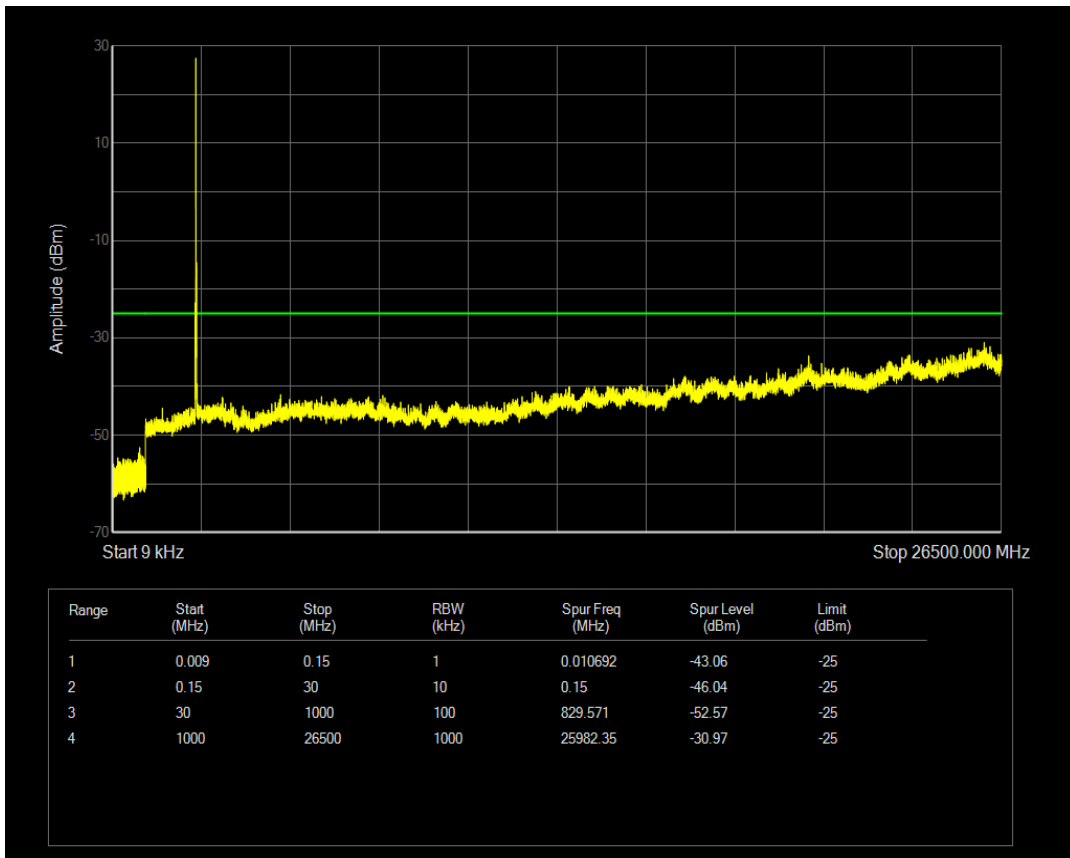

Band7 QPSK BW=5MHz Channel=21425 RB Size=25 Position=#0

Band7 QAM16 BW=5MHz Channel=21425 RB Size=1 Position=#0

Band7 QAM16 BW=5MHz Channel=21425 RB Size=25 Position=#0

Band7 QPSK BW=10MHz Channel=20800 RB Size=1 Position=#0

Band7 QAM16 BW=10MHz Channel=20800 RB Size=1 Position=#0

Band7 QPSK BW=10MHz Channel=20800 RB Size=50 Position=#0

Band7 QAM16 BW=10MHz Channel=20800 RB Size=50 Position=#0

Band7 QPSK BW=10MHz Channel=21100 RB Size=1 Position=#0