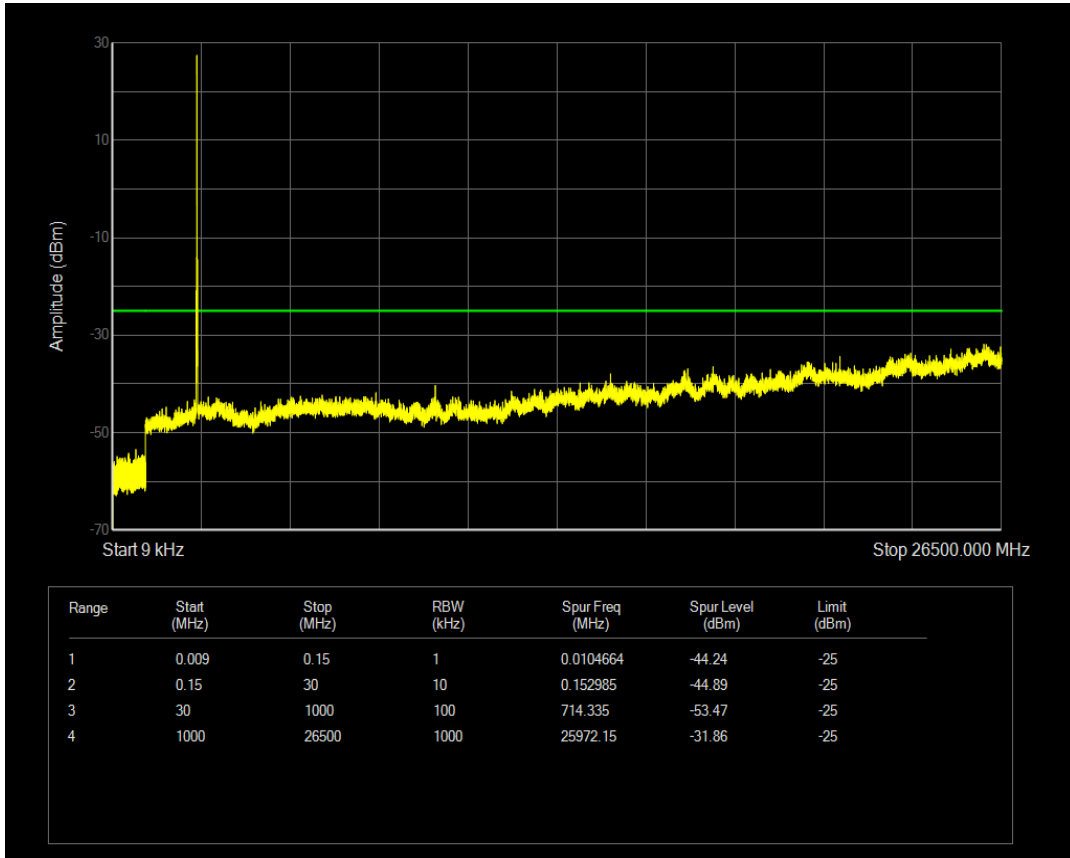

Band7 QAM16 BW=10MHz Channel=20800 RB Size=1 Position=#0

Band7 QPSK BW=10MHz Channel=20800 RB Size=50 Position=#0

Band7 QAM16 BW=10MHz Channel=20800 RB Size=50 Position=#0

Band7 QPSK BW=10MHz Channel=21100 RB Size=1 Position=#0

Band7 QPSK BW=10MHz Channel=21100 RB Size=50 Position=#0

Band7 QAM16 BW=10MHz Channel=21100 RB Size=50 Position=#0

Band7 QAM16 BW=10MHz Channel=21100 RB Size=1 Position=#0

Band7 QPSK BW=10MHz Channel=21400 RB Size=1 Position=#0