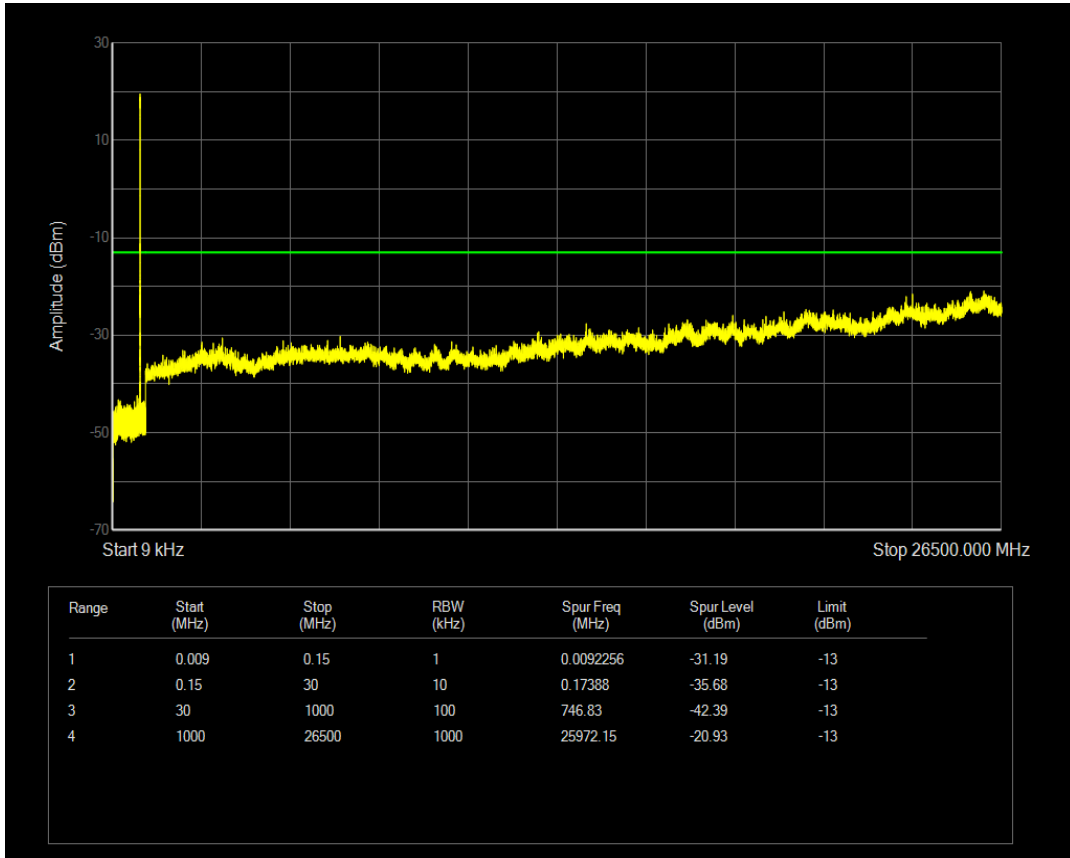

Band5 QPSK BW=1.4MHz Channel=20525 RB Size=1 Position=#0

Band5 QAM16 BW=1.4MHz Channel=20525 RB Size=1 Position=#0

Band5 QPSK BW=1.4MHz Channel=20643 RB Size=1 Position=#0

Band5 QAM16 BW=1.4MHz Channel=20525 RB Size=6 Position=#0