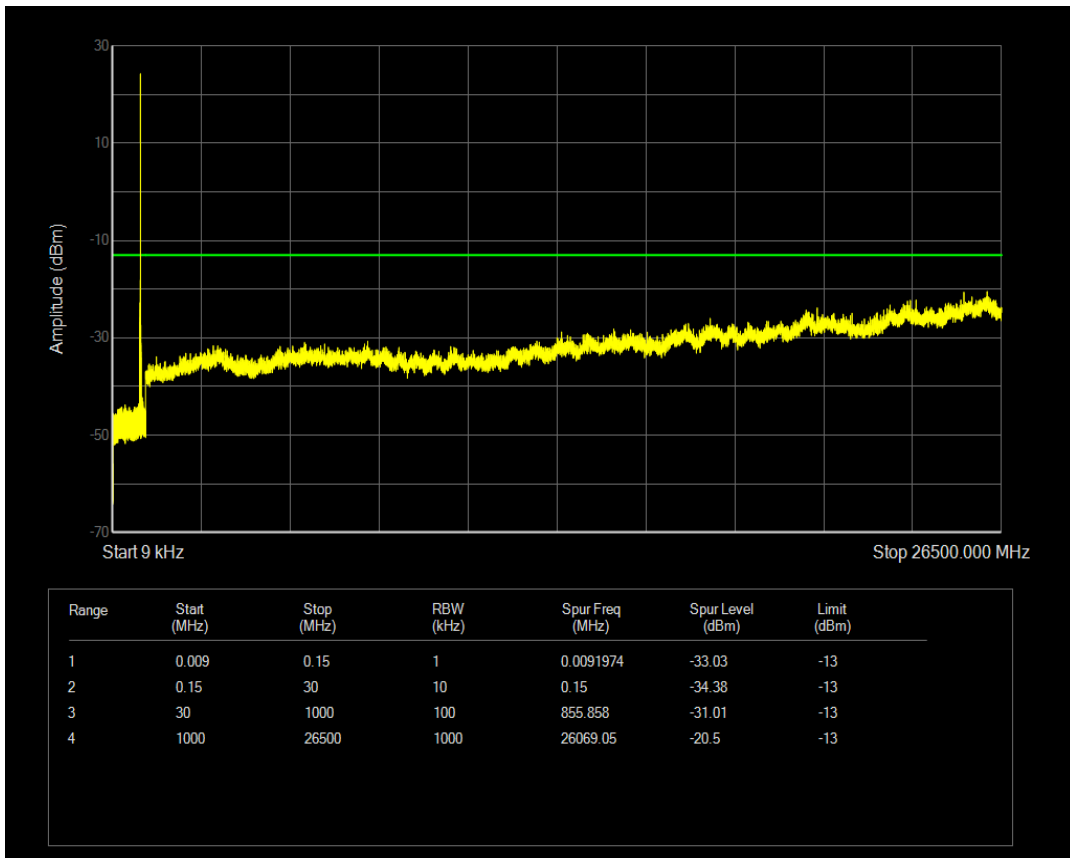

Band5 QAM16 BW=1.4MHz Channel=20643 RB Size=1 Position=#0

Band5 QPSK BW=1.4MHz Channel=20643 RB Size=6 Position=#0