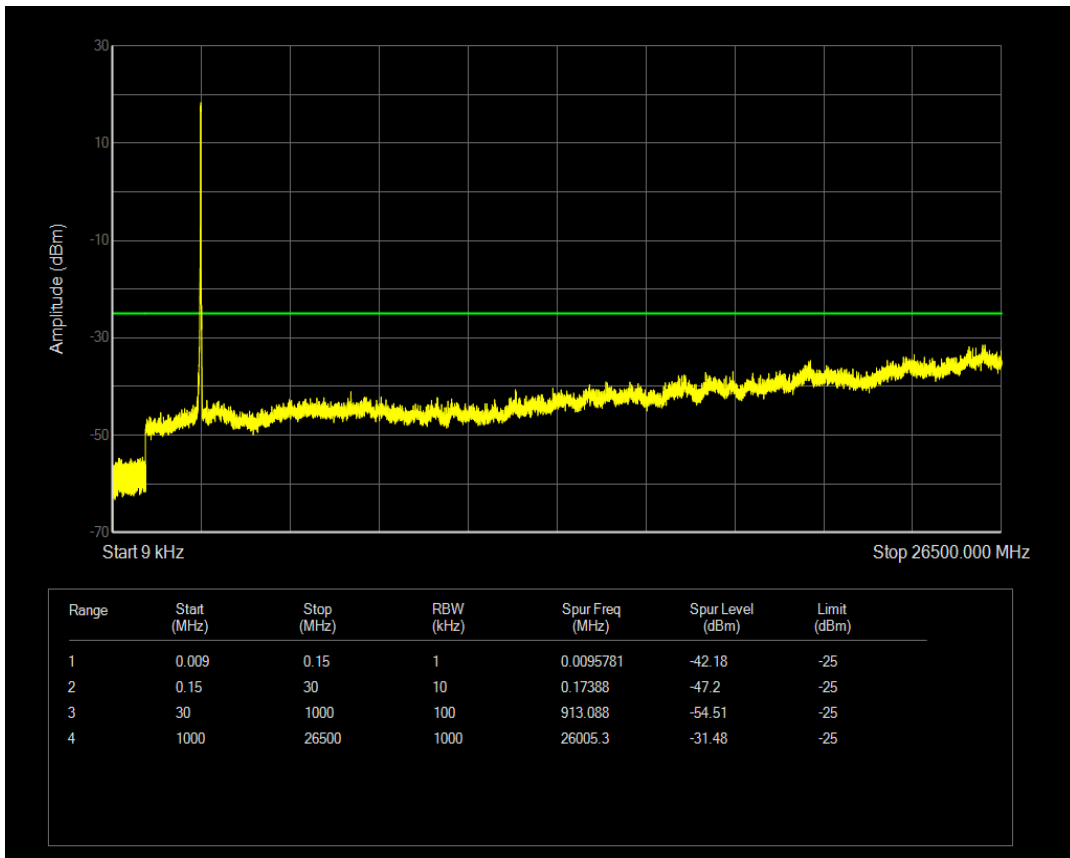

Band41 QAM16 BW=20MHz Channel=41140 RB Size=100 Position=#0

Band5 QPSK BW=1.4MHz Channel=20407 RB Size=1 Position=#0