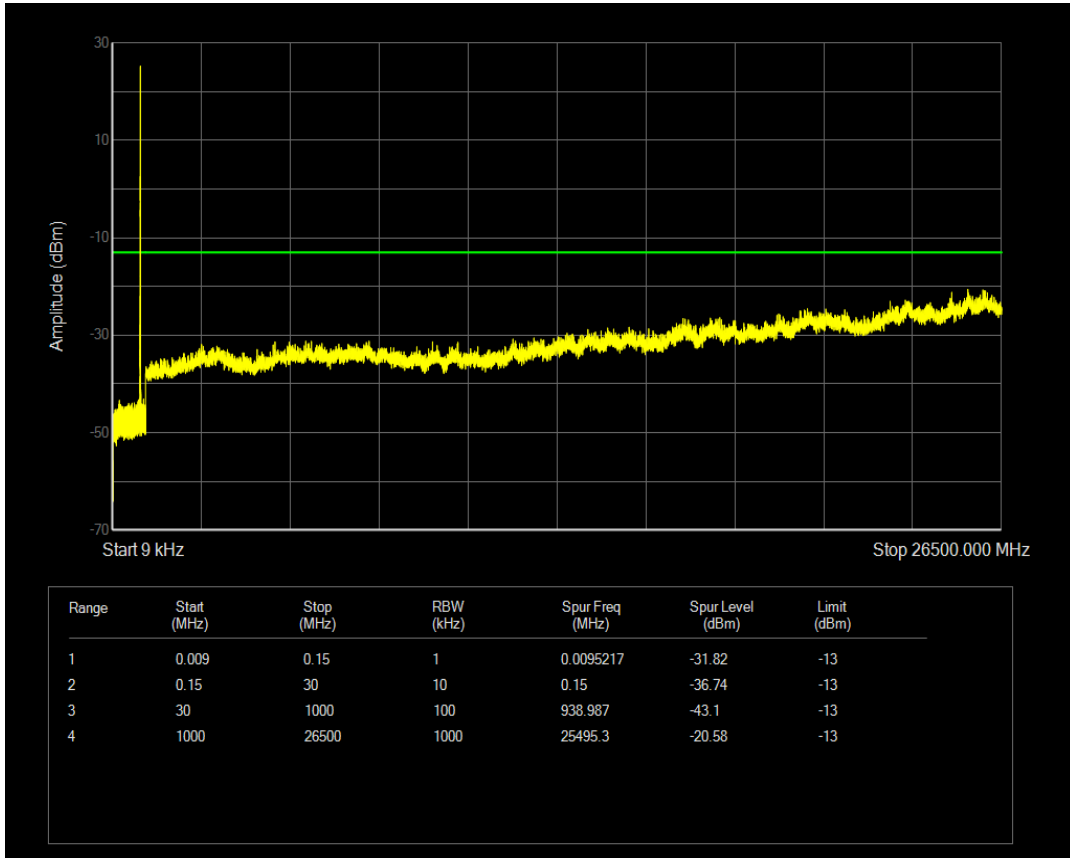

Band5 QPSK BW=5MHz Channel=20525 RB Size=1 Position=#0

Band5 QAM16 BW=5MHz Channel=20525 RB Size=25 Position=#0

Band5 QAM16 BW=5MHz Channel=20525 RB Size=1 Position=#0

Band5 QPSK BW=5MHz Channel=20625 RB Size=1 Position=#0

Band5 QPSK BW=5MHz Channel=20625 RB Size=25 Position=#0

Band5 QAM16 BW=5MHz Channel=20625 RB Size=1 Position=#0

Band5 QPSK BW=10MHz Channel=20450 RB Size=1 Position=#0

Band5 QAM16 BW=5MHz Channel=20625 RB Size=25 Position=#0