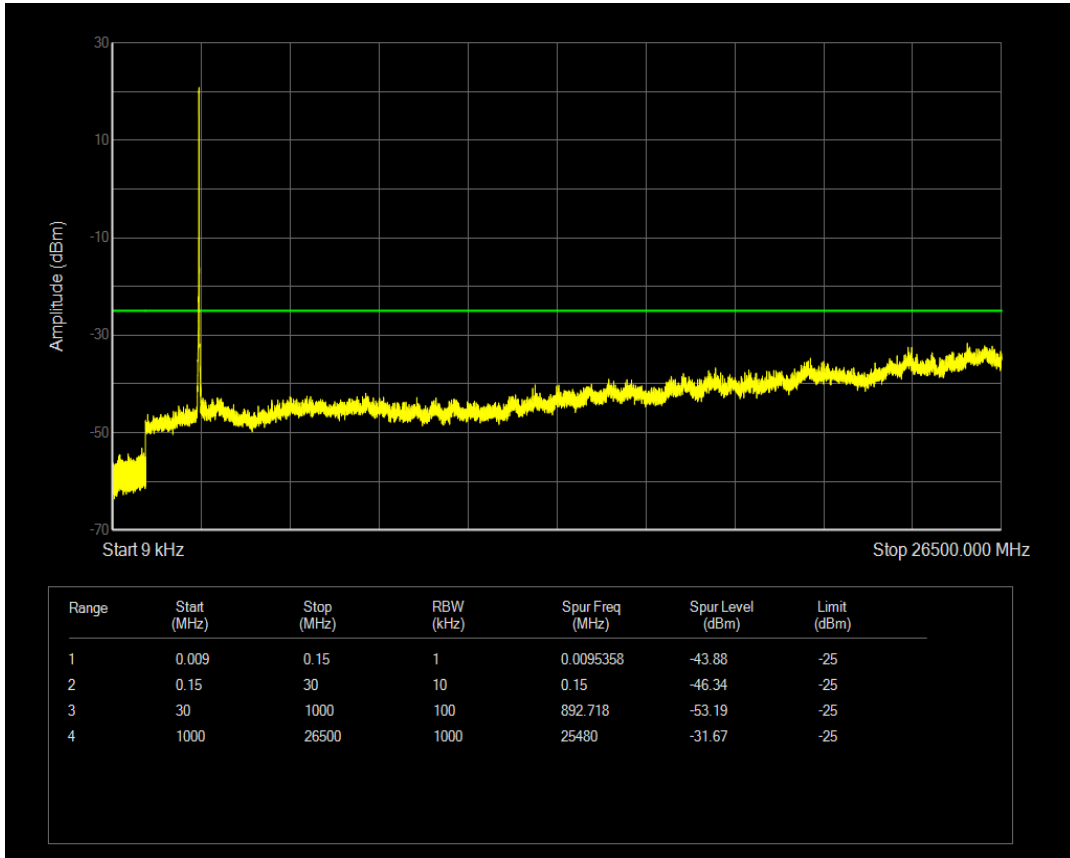

Band41 QPSK BW=10MHz Channel=40290 RB Size=50 Position=#0

Band41 QAM16 BW=10MHz Channel=40290 RB Size=1 Position=#0

Band41 QAM16 BW=10MHz Channel=40290 RB Size=50 Position=#0

Band41 QPSK BW=10MHz Channel=40620 RB Size=50 Position=#0

Band41 QPSK BW=10MHz Channel=40620 RB Size=1 Position=#0

Band41 QAM16 BW=10MHz Channel=40620 RB Size=1 Position=#0

Band41 QPSK BW=10MHz Channel=41190 RB Size=1 Position=#0

Band41 QAM16 BW=10MHz Channel=40620 RB Size=50 Position=#0

Band41 QAM16 BW=10MHz Channel=41190 RB Size=1 Position=#0

Band41 QPSK BW=10MHz Channel=41190 RB Size=50 Position=#0

Band41 QAM16 BW=10MHz Channel=41190 RB Size=50 Position=#0

Band41 QPSK BW=15MHz Channel=40315 RB Size=75 Position=#0