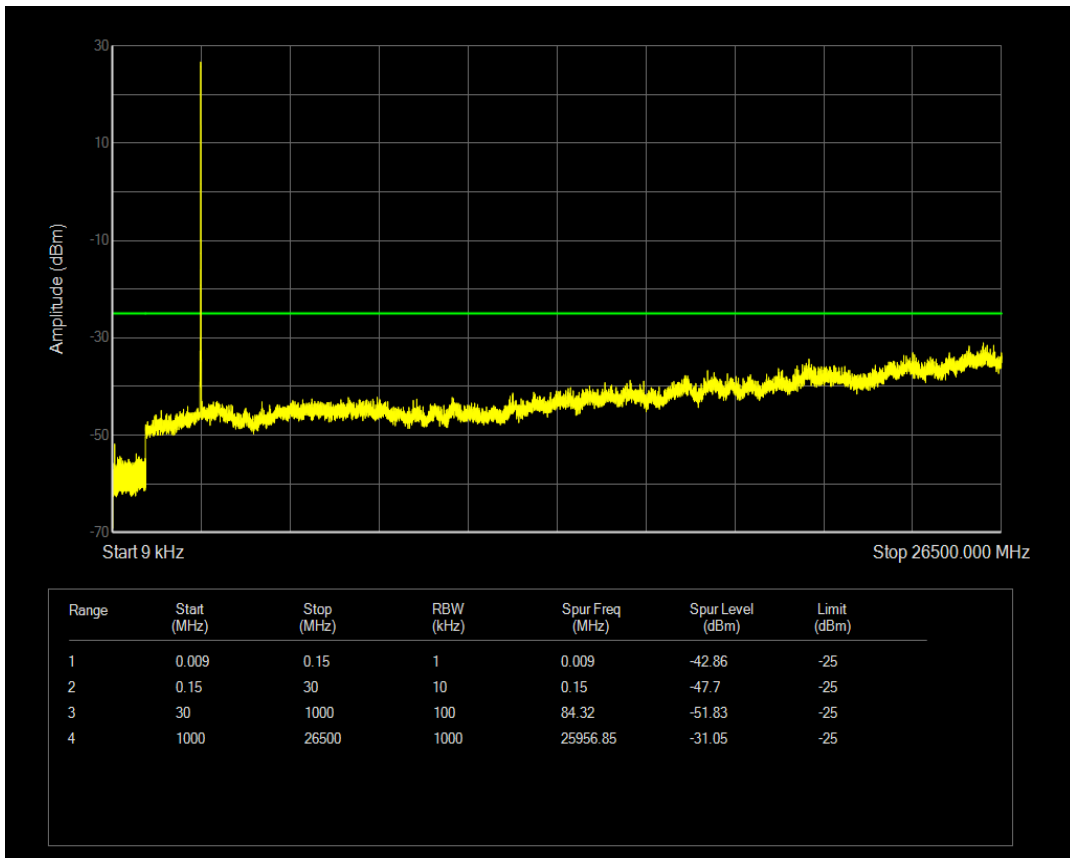

Band41 QPSK BW=10MHz Channel=41190 RB Size=1 Position=#0

Band41 QAM16 BW=10MHz Channel=40620 RB Size=50 Position=#0