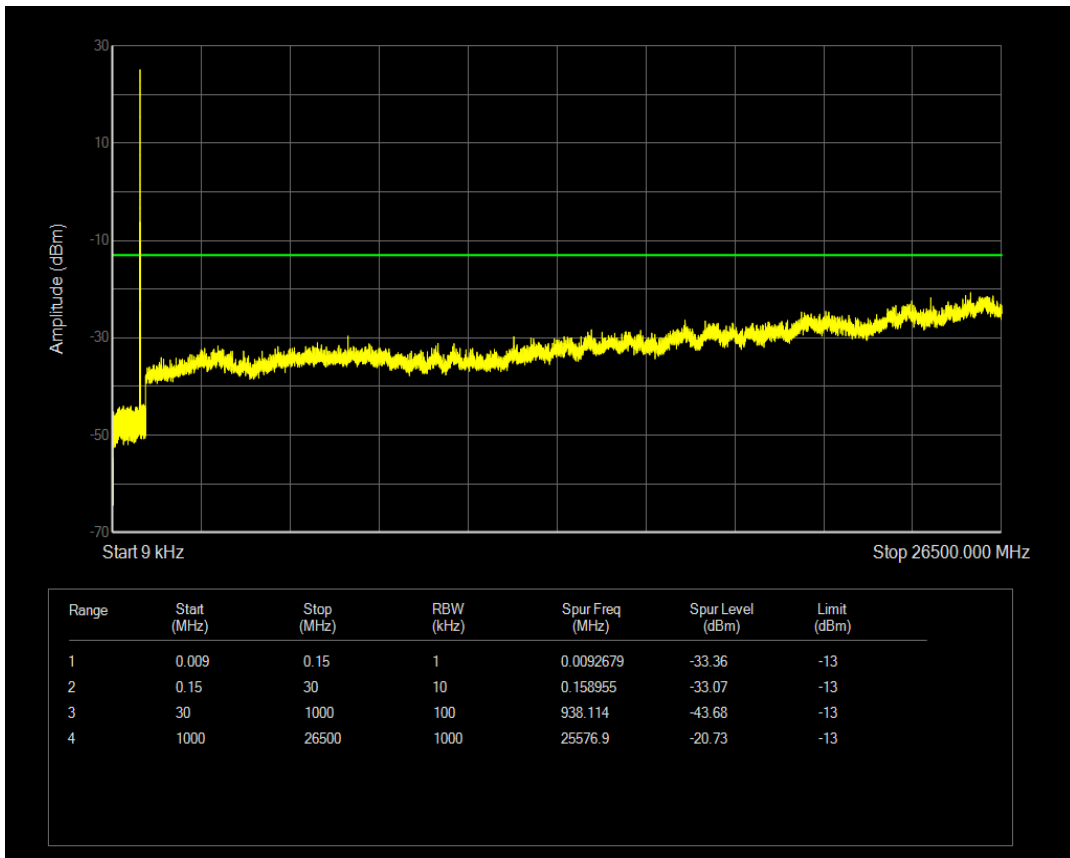

Band5 QPSK BW=5MHz Channel=20525 RB Size=1 Position=#0

Band5 QAM16 BW=5MHz Channel=20525 RB Size=25 Position=#0