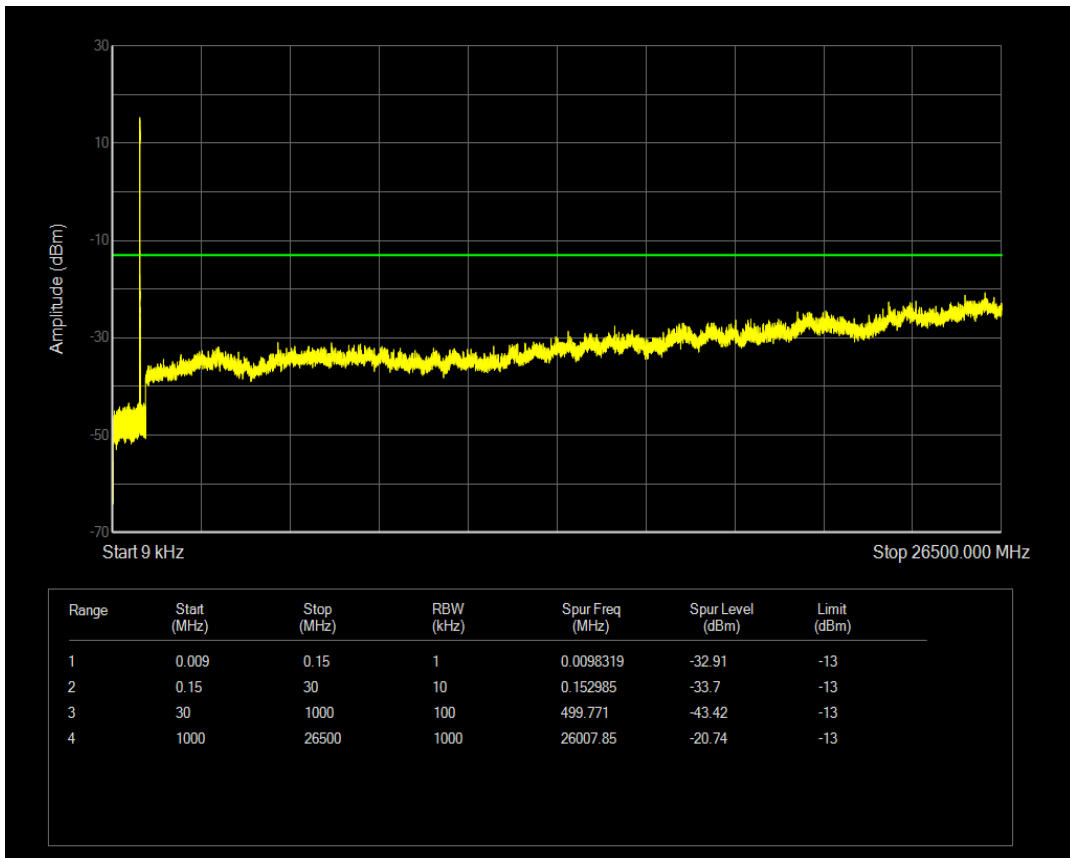

Band5 QAM16 BW=5MHz Channel=20425 RB Size=25 Position=#0

Band5 QPSK BW=5MHz Channel=20525 RB Size=25 Position=#0