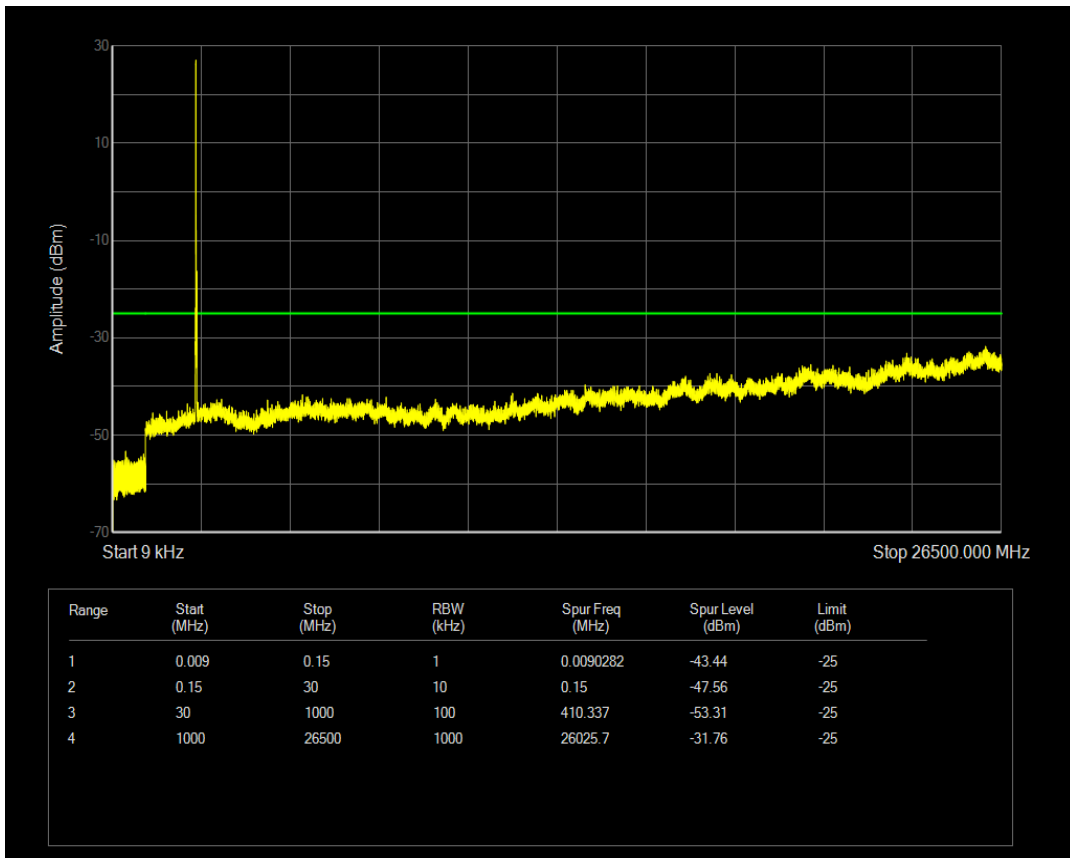

Band7 QAM16 BW=15MHz Channel=20825 RB Size=1 Position=#0

Band7 QPSK BW=15MHz Channel=21100 RB Size=1 Position=#0