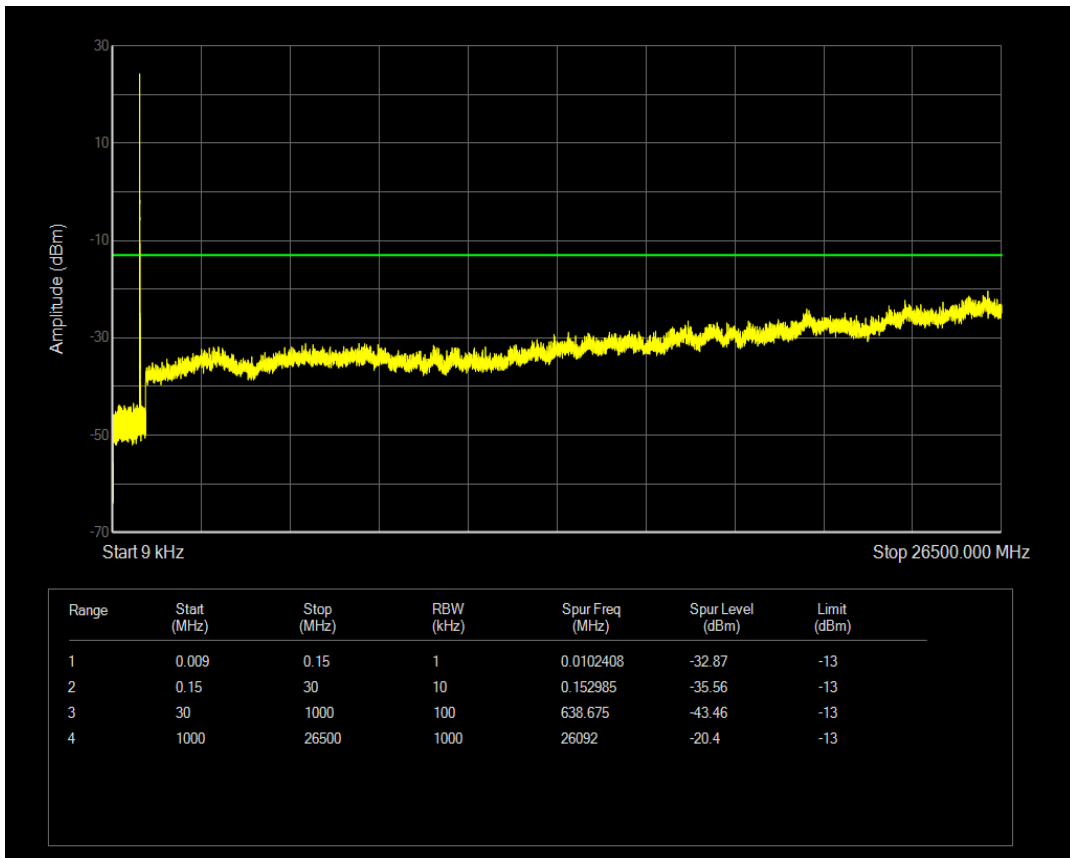

Band5 QAM16 BW=5MHz Channel=20425 RB Size=1 Position=#0

Band5 QPSK BW=5MHz Channel=20425 RB Size=25 Position=#0