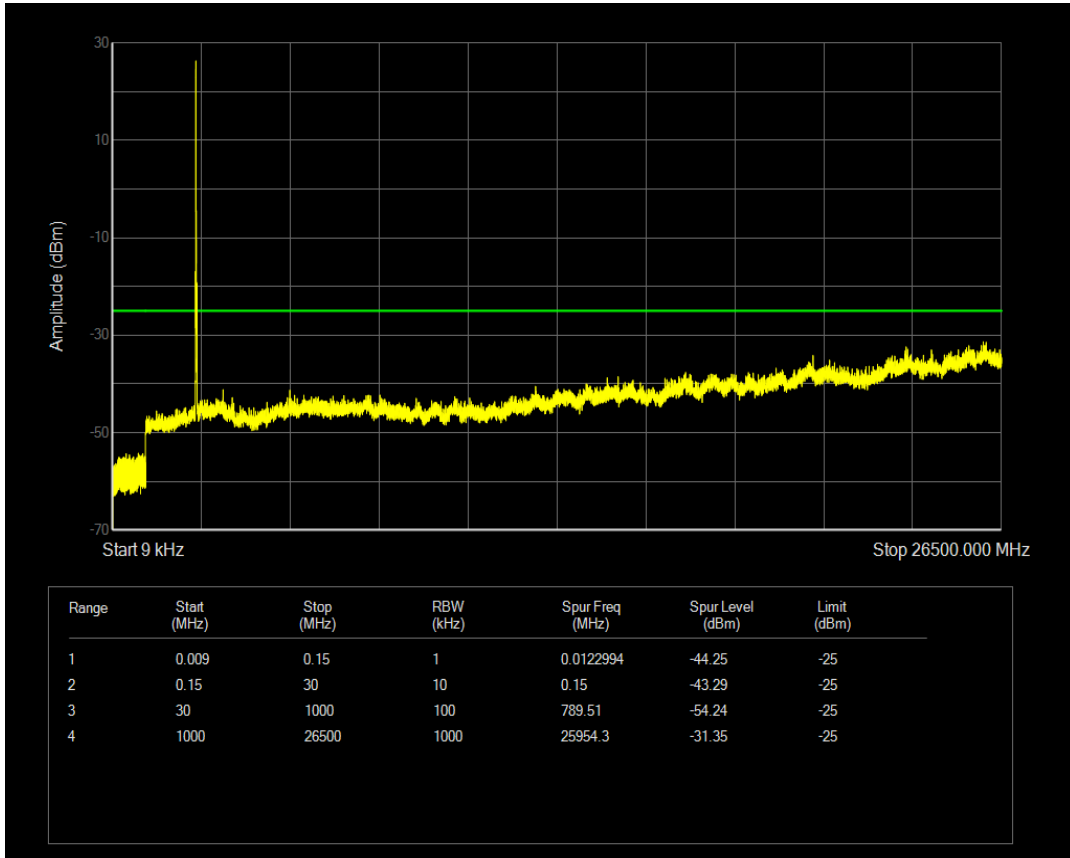

Band7 QPSK BW=15MHz Channel=21375 RB Size=75 Position=#0

Band7 QAM16 BW=15MHz Channel=21375 RB Size=1 Position=#0

Band7 QAM16 BW=15MHz Channel=21375 RB Size=75 Position=#0

Band7 QPSK BW=20MHz Channel=20850 RB Size=1 Position=#0

Band7 QPSK BW=20MHz Channel=20850 RB Size=100 Position=#0

Band7 QAM16 BW=20MHz Channel=20850 RB Size=1 Position=#0

Band7 QAM16 BW=20MHz Channel=20850 RB Size=100 Position=#0

Band7 QPSK BW=20MHz Channel=21100 RB Size=1 Position=#0