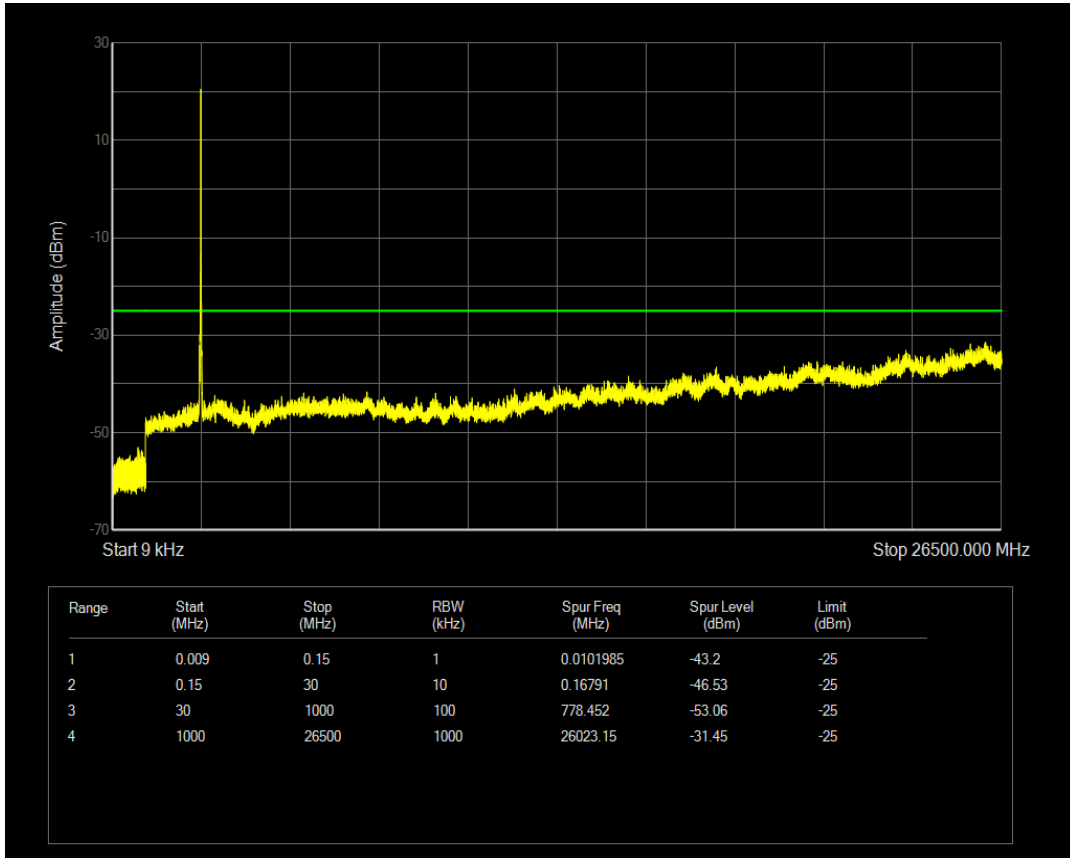

Band41 QPSK BW=10MHz Channel=40290 RB Size=50 Position=#0

Band41 QAM16 BW=10MHz Channel=40290 RB Size=1 Position=#0

Band41 QAM16 BW=10MHz Channel=40290 RB Size=50 Position=#0

Band41 QPSK BW=10MHz Channel=40620 RB Size=50 Position=#0

Band41 QPSK BW=10MHz Channel=40620 RB Size=1 Position=#0

Band41 QAM16 BW=10MHz Channel=40620 RB Size=1 Position=#0

Band41 QPSK BW=10MHz Channel=41190 RB Size=1 Position=#0

Band41 QAM16 BW=10MHz Channel=40620 RB Size=50 Position=#0

Band41 QAM16 BW=10MHz Channel=41190 RB Size=1 Position=#0

Band41 QPSK BW=10MHz Channel=41190 RB Size=50 Position=#0

Band41 QAM16 BW=10MHz Channel=41190 RB Size=50 Position=#0

Band41 QPSK BW=15MHz Channel=40315 RB Size=75 Position=#0