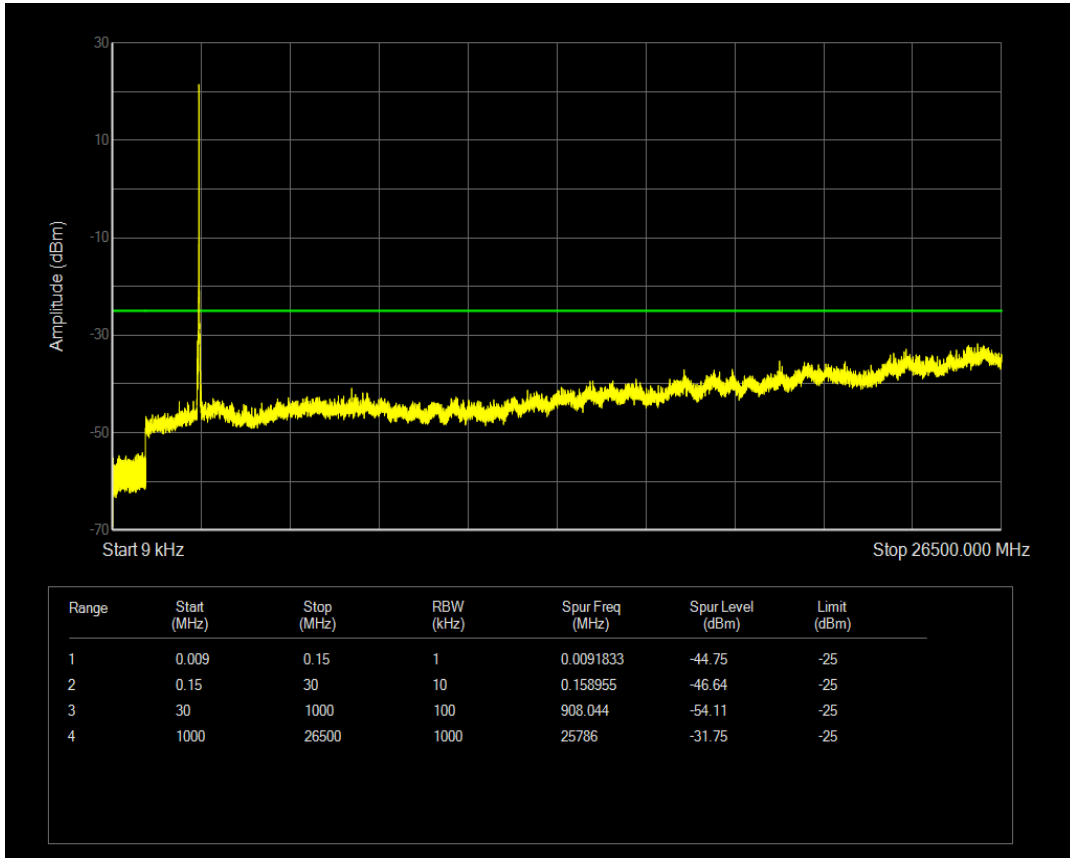

Band41 QPSK BW=10MHz Channel=40290 RB Size=50 Position=#0

Band41 QAM16 BW=10MHz Channel=40290 RB Size=1 Position=#0

Band41 QAM16 BW=10MHz Channel=40290 RB Size=50 Position=#0

Band41 QPSK BW=10MHz Channel=40620 RB Size=50 Position=#0

Band41 QPSK BW=10MHz Channel=40620 RB Size=1 Position=#0

Band41 QAM16 BW=10MHz Channel=40620 RB Size=1 Position=#0

Band41 QPSK BW=10MHz Channel=41190 RB Size=1 Position=#0

Band41 QAM16 BW=10MHz Channel=40620 RB Size=50 Position=#0