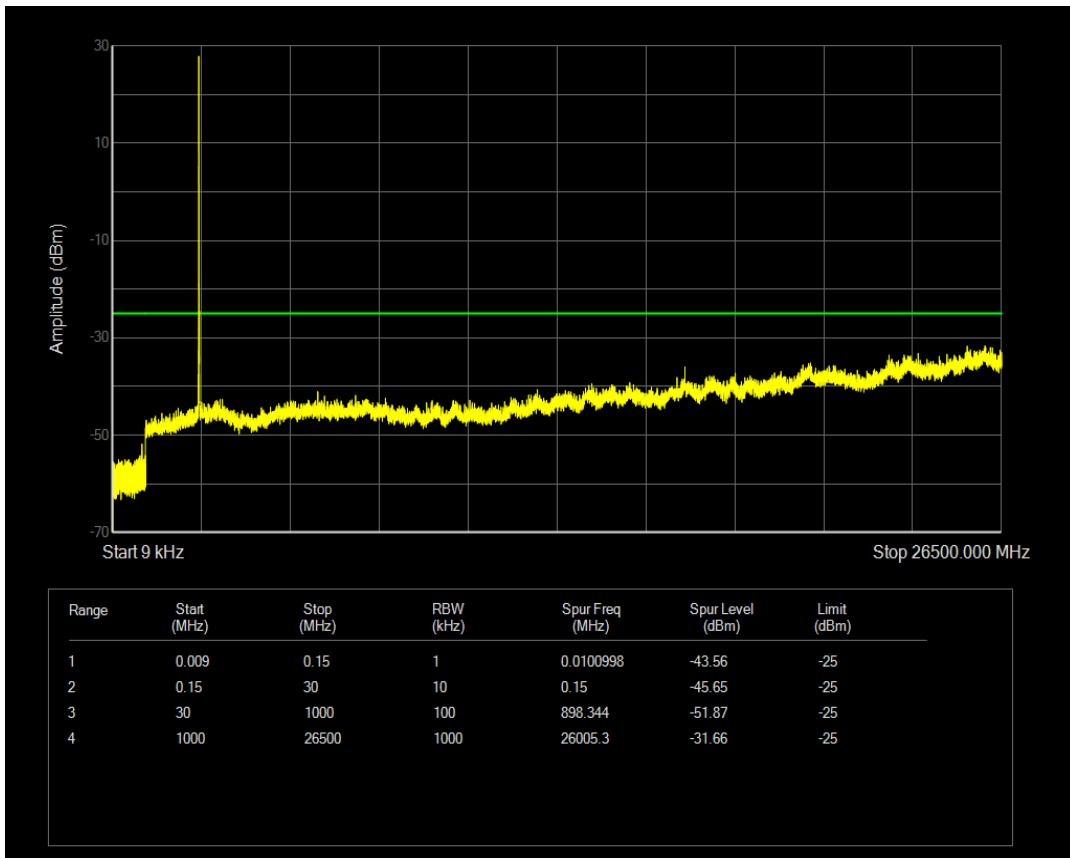

Band41 QPSK BW=10MHz Channel=40290 RB Size=50 Position=#0

Band41 QAM16 BW=10MHz Channel=40290 RB Size=1 Position=#0

Band41 QAM16 BW=10MHz Channel=40290 RB Size=50 Position=#0

Band41 QPSK BW=10MHz Channel=40620 RB Size=50 Position=#0

Band41 QPSK BW=10MHz Channel=40620 RB Size=1 Position=#0

Band41 QAM16 BW=10MHz Channel=40620 RB Size=1 Position=#0

Band41 QPSK BW=10MHz Channel=41190 RB Size=1 Position=#0

Band41 QAM16 BW=10MHz Channel=40620 RB Size=50 Position=#0