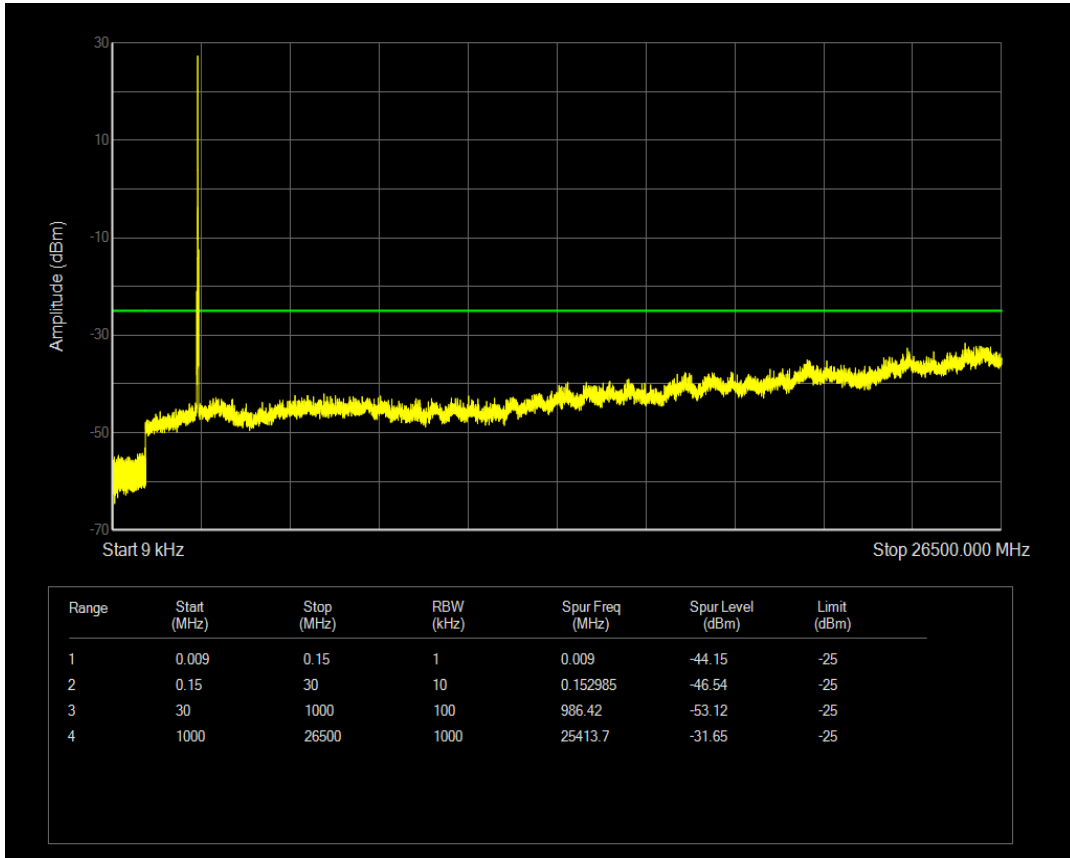

Band7 QPSK BW=15MHz Channel=21100 RB Size=75 Position=#0

Band7 QAM16 BW=15MHz Channel=21100 RB Size=1 Position=#0

Band7 QAM16 BW=15MHz Channel=21100 RB Size=75 Position=#0

Band7 QPSK BW=15MHz Channel=21375 RB Size=1 Position=#0