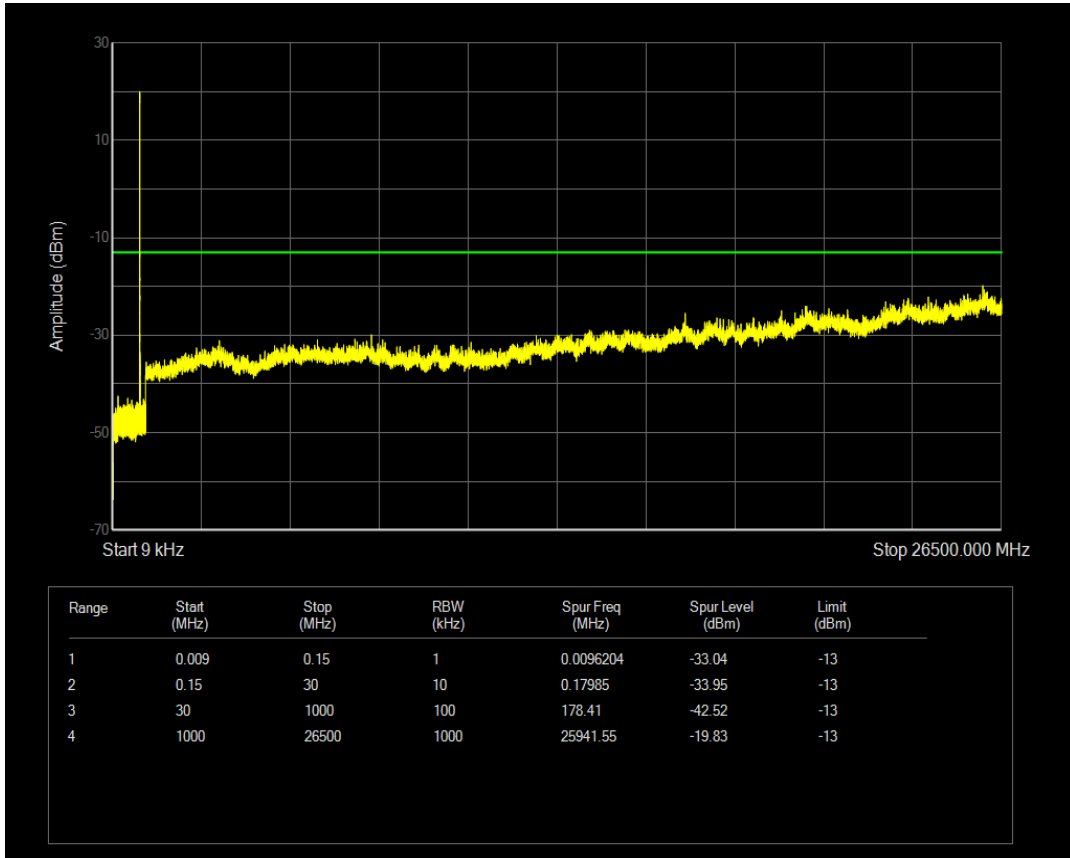

Band41 QPSK BW=20MHz Channel=41140 RB Size=100 Position=#0

Band41 QAM16 BW=20MHz Channel=41140 RB Size=1 Position=#0

Band41 QAM16 BW=20MHz Channel=41140 RB Size=100 Position=#0

Band5 QPSK BW=1.4MHz Channel=20407 RB Size=1 Position=#0

Band5 QAM16 BW=1.4MHz Channel=20407 RB Size=1 Position=#0

Band5 QPSK BW=1.4MHz Channel=20407 RB Size=6 Position=#0

Band5 QAM16 BW=1.4MHz Channel=20407 RB Size=6 Position=#0

Band5 QPSK BW=1.4MHz Channel=20525 RB Size=6 Position=#0