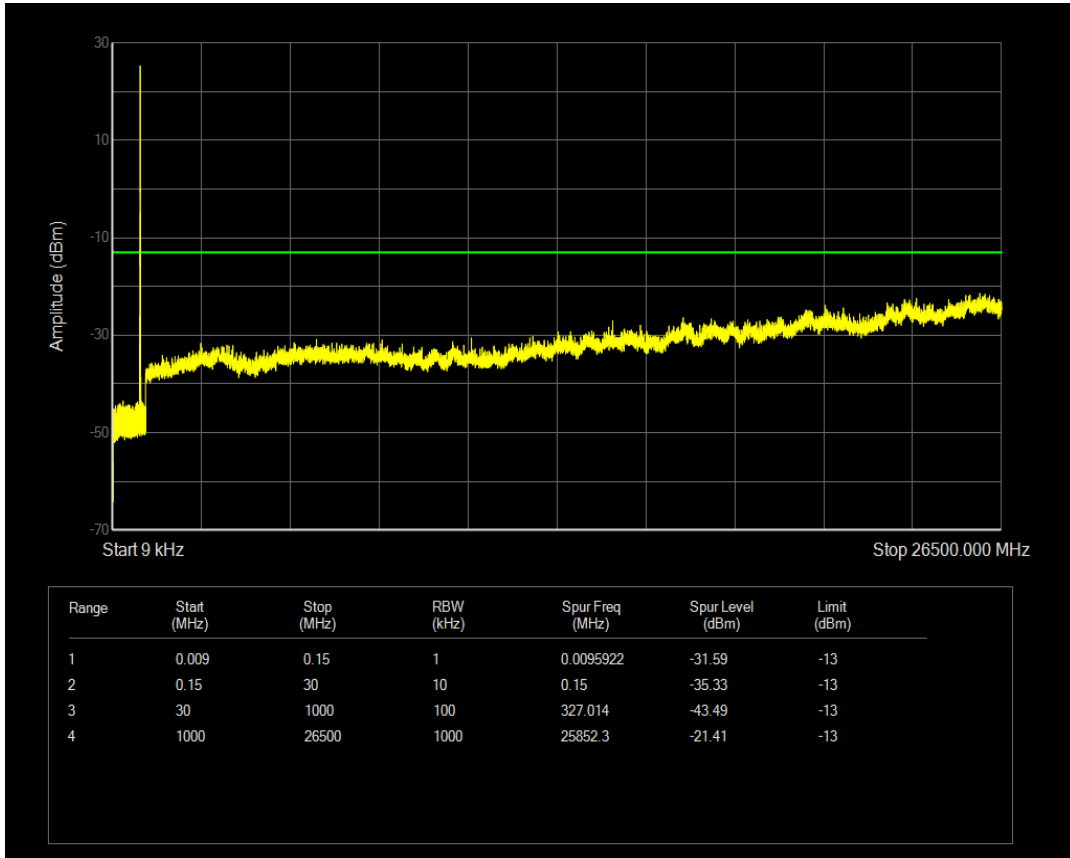

Band5 QAM16 BW=10MHz Channel=20525 RB Size=1 Position=#0

Band5 QPSK BW=10MHz Channel=20525 RB Size=50 Position=#0

Band5 QAM16 BW=10MHz Channel=20525 RB Size=50 Position=#0

Band5 QPSK BW=10MHz Channel=20600 RB Size=50 Position=#0

Band5 QPSK BW=10MHz Channel=20600 RB Size=1 Position=#0

Band5 QAM16 BW=10MHz Channel=20600 RB Size=1 Position=#0

Band5 QAM16 BW=10MHz Channel=20600 RB Size=50 Position=#0

Band7 QPSK BW=5MHz Channel=20775 RB Size=25 Position=#0