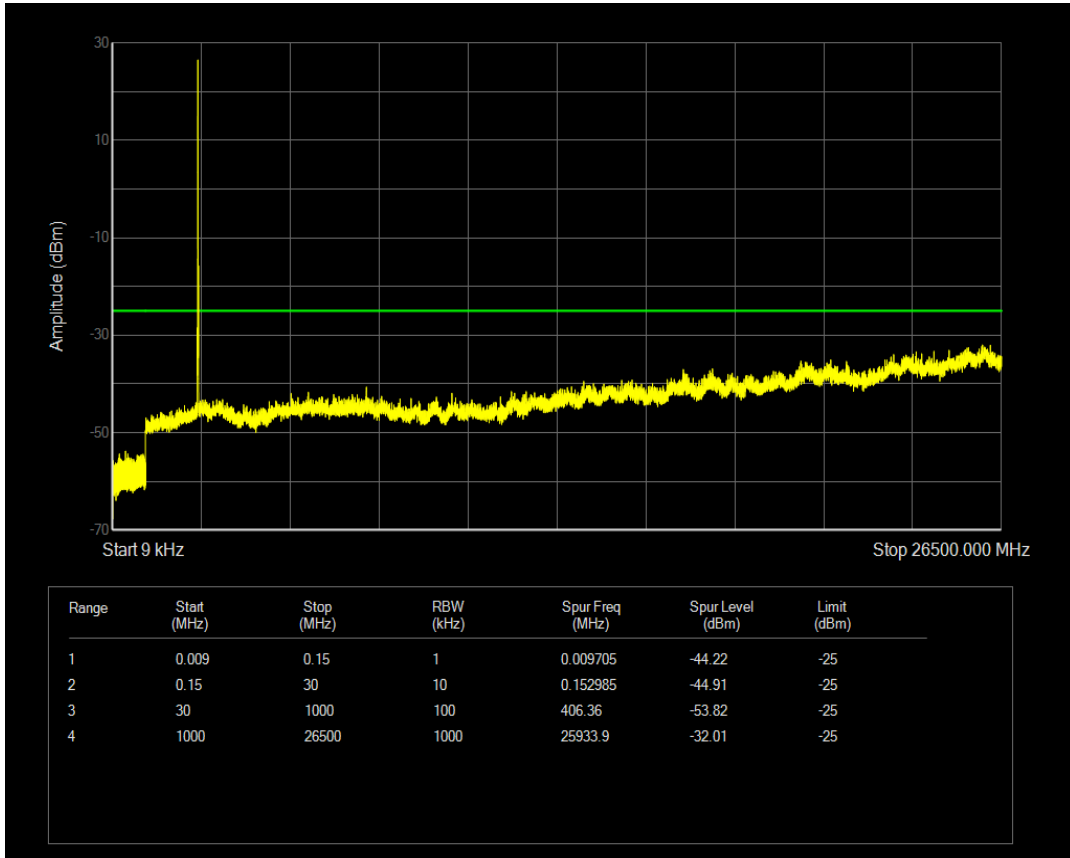

Band7 QAM16 BW=10MHz Channel=21400 RB Size=1 Position=#0

Band7 QAM16 BW=10MHz Channel=21400 RB Size=50 Position=#0