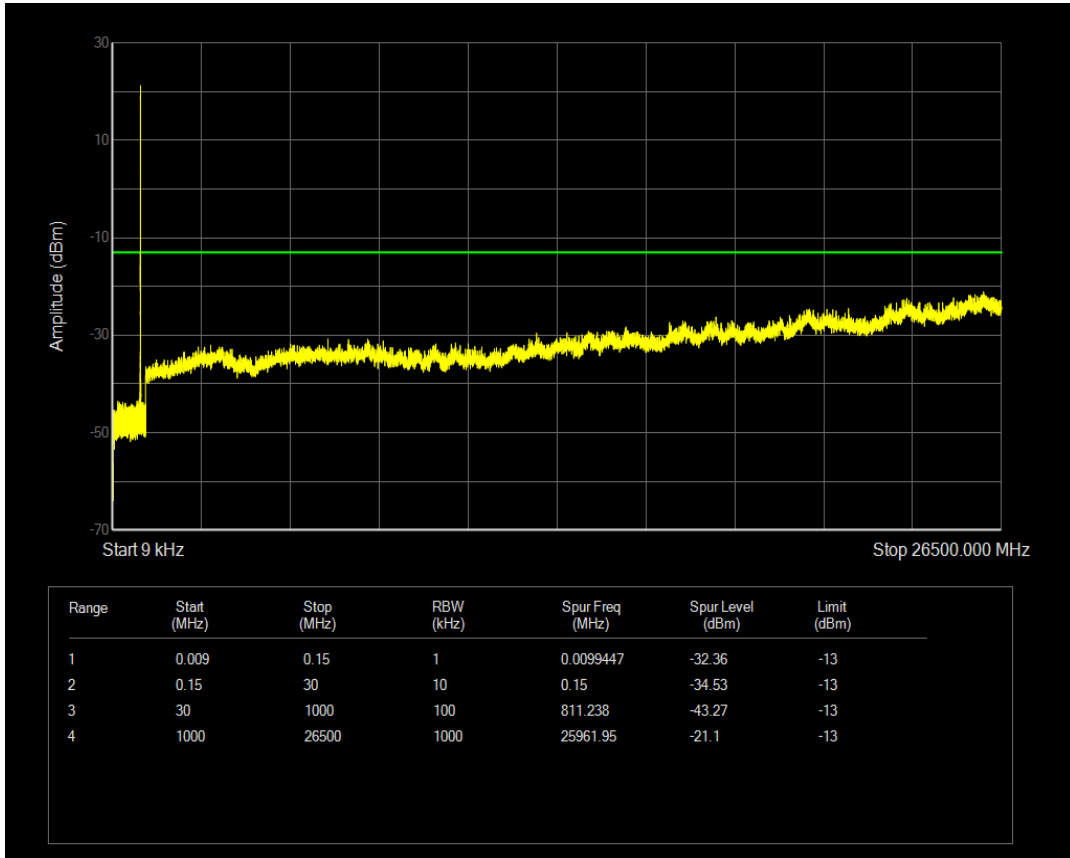

Band5 QPSK BW=1.4MHz Channel=20643 RB Size=6 Position=#0

Band5 QAM16 BW=1.4MHz Channel=20643 RB Size=6 Position=#0