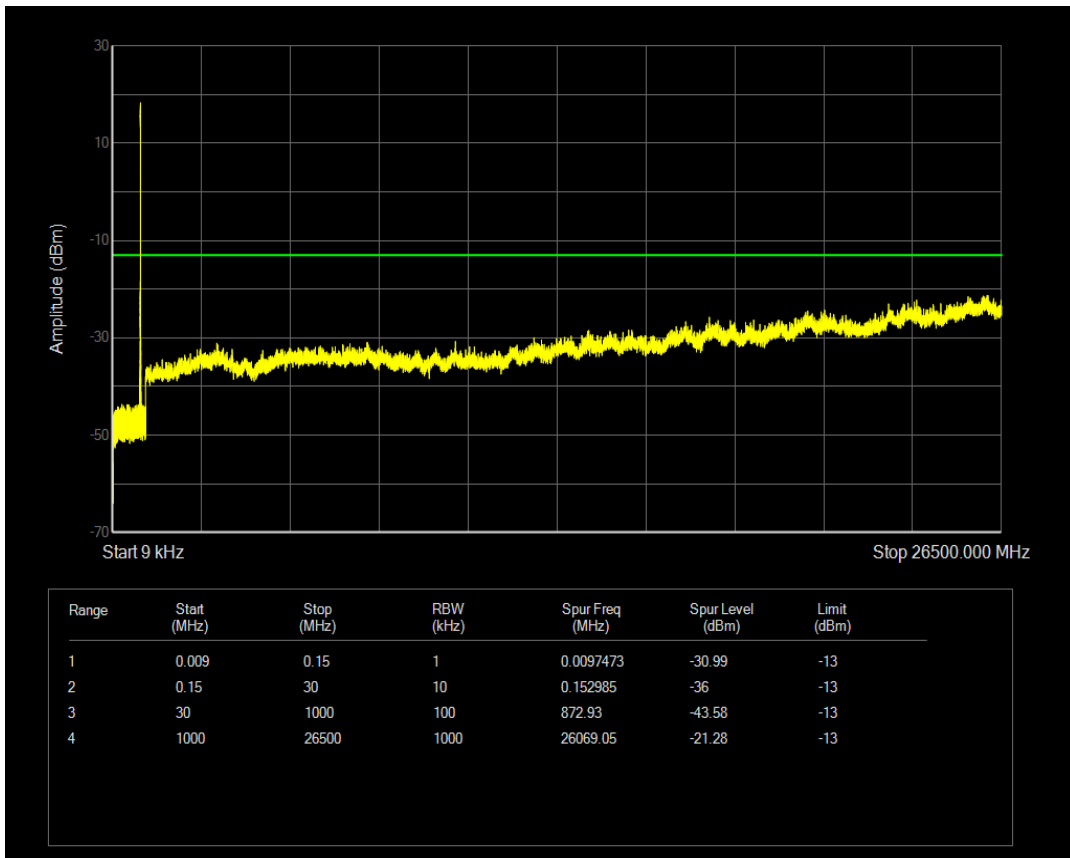

Band5 QPSK BW=3MHz Channel=20635 RB Size=15 Position=#0

Band5 QAM16 BW=3MHz Channel=20635 RB Size=1 Position=#0