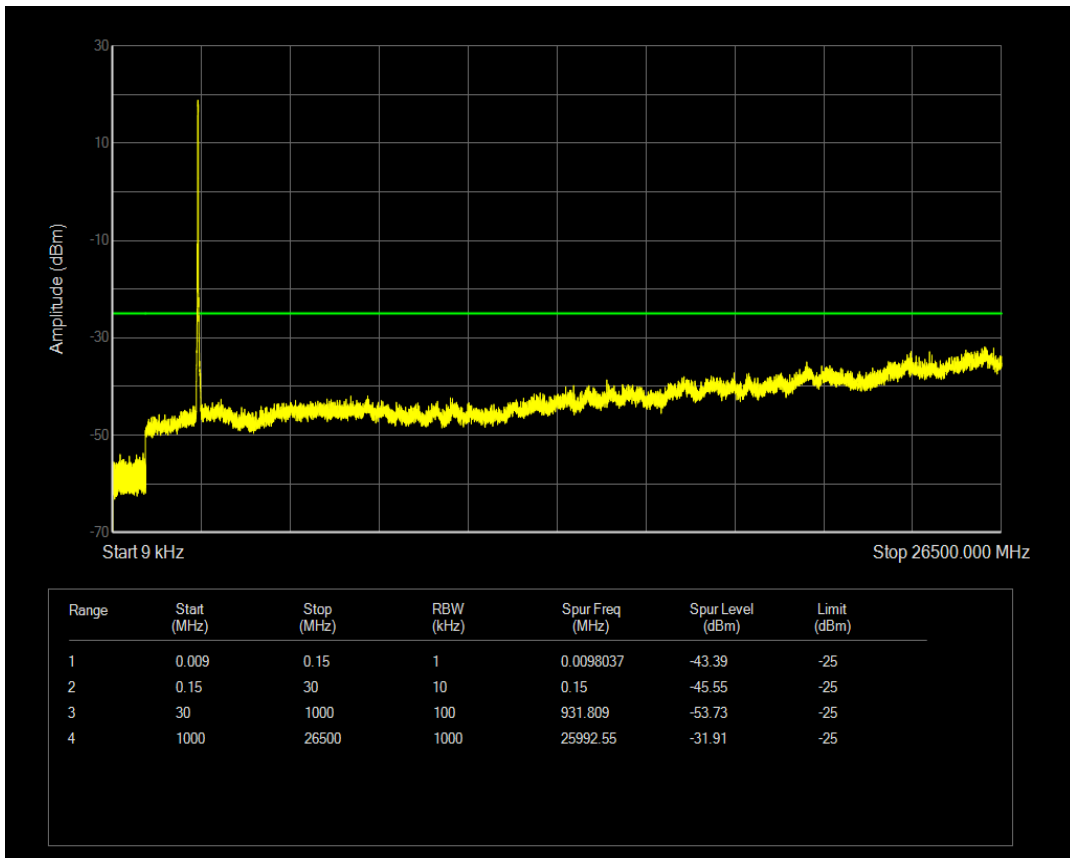

Band41 QAM16 BW=20MHz Channel=40340 RB Size=100 Position=#0

Band41 QPSK BW=20MHz Channel=40620 RB Size=100 Position=#0