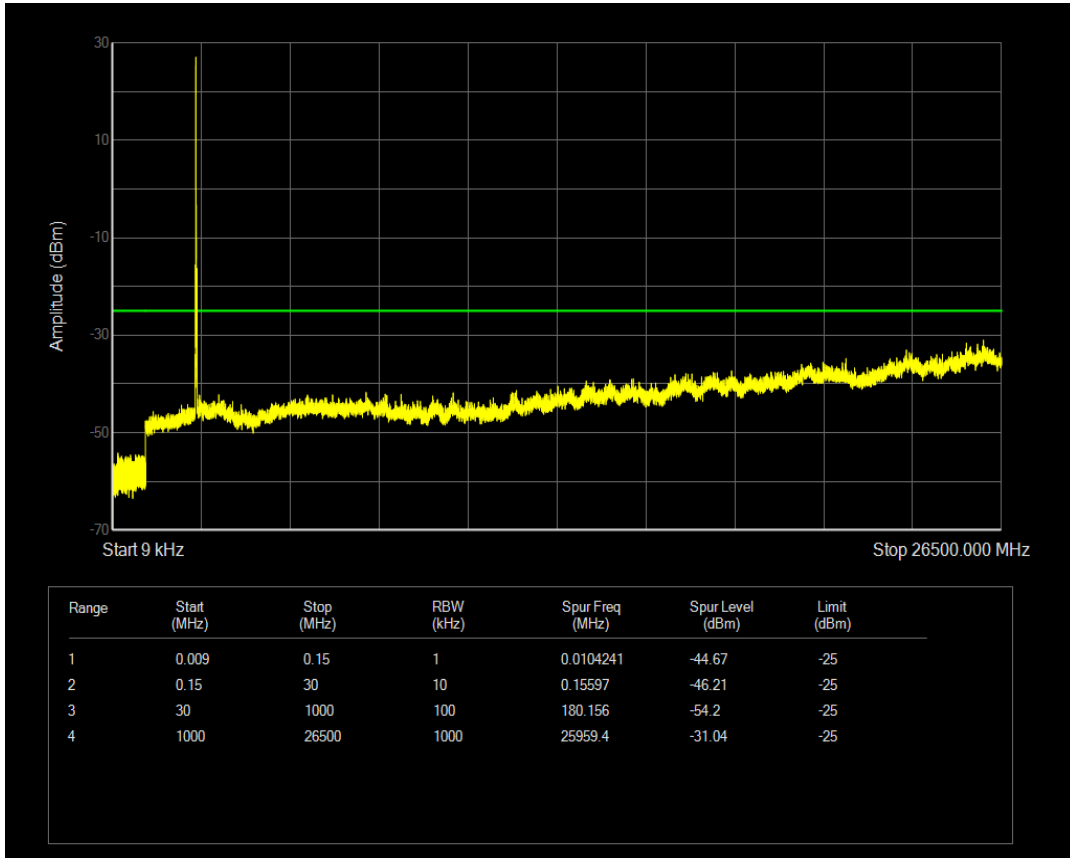

Band7 QPSK BW=15MHz Channel=21375 RB Size=75 Position=#0

Band7 QAM16 BW=15MHz Channel=21375 RB Size=1 Position=#0

Band7 QAM16 BW=15MHz Channel=21375 RB Size=75 Position=#0

Band7 QPSK BW=20MHz Channel=20850 RB Size=1 Position=#0

Band7 QPSK BW=20MHz Channel=20850 RB Size=100 Position=#0

Band7 QAM16 BW=20MHz Channel=20850 RB Size=1 Position=#0

Band7 QAM16 BW=20MHz Channel=20850 RB Size=100 Position=#0

Band7 QPSK BW=20MHz Channel=21100 RB Size=1 Position=#0