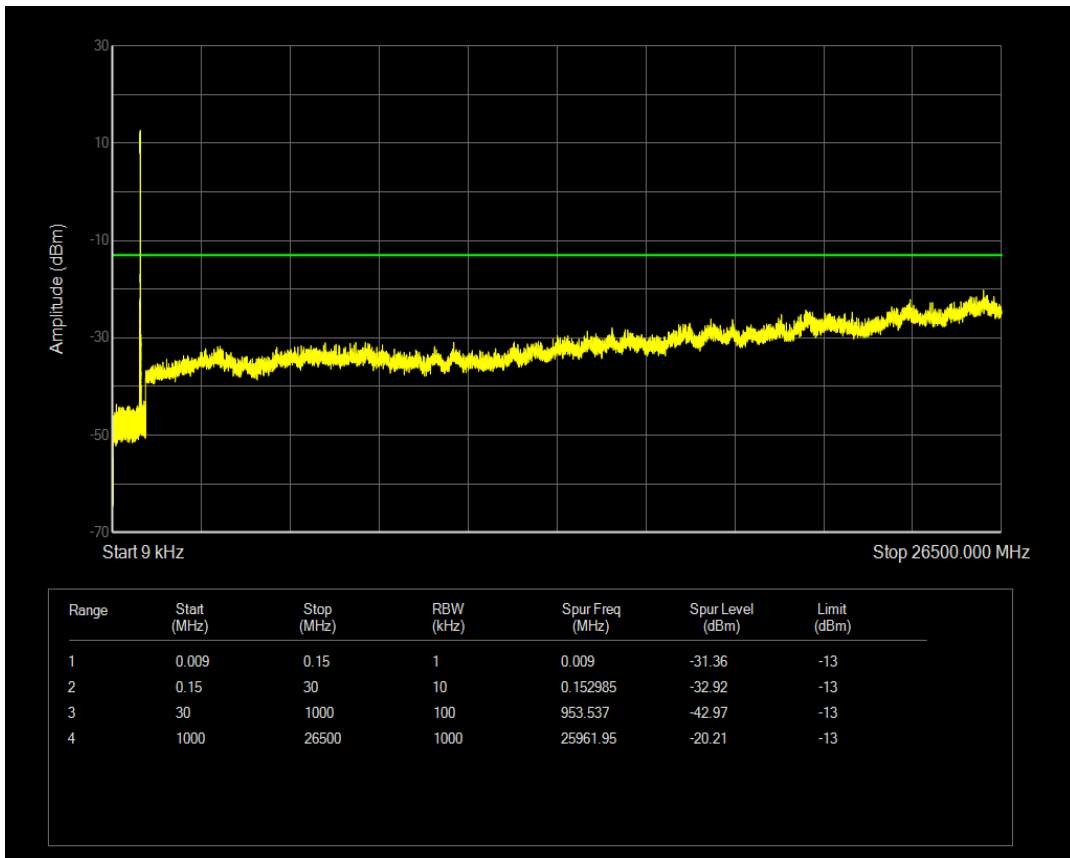

Band5 QAM16 BW=10MHz Channel=20525 RB Size=1 Position=#0

Band5 QPSK BW=10MHz Channel=20525 RB Size=50 Position=#0

Band5 QAM16 BW=10MHz Channel=20525 RB Size=50 Position=#0

Band5 QPSK BW=10MHz Channel=20600 RB Size=50 Position=#0

Band5 QPSK BW=10MHz Channel=20600 RB Size=1 Position=#0

Band5 QAM16 BW=10MHz Channel=20600 RB Size=1 Position=#0

Band5 QAM16 BW=10MHz Channel=20600 RB Size=50 Position=#0

Band7 QPSK BW=5MHz Channel=20775 RB Size=25 Position=#0