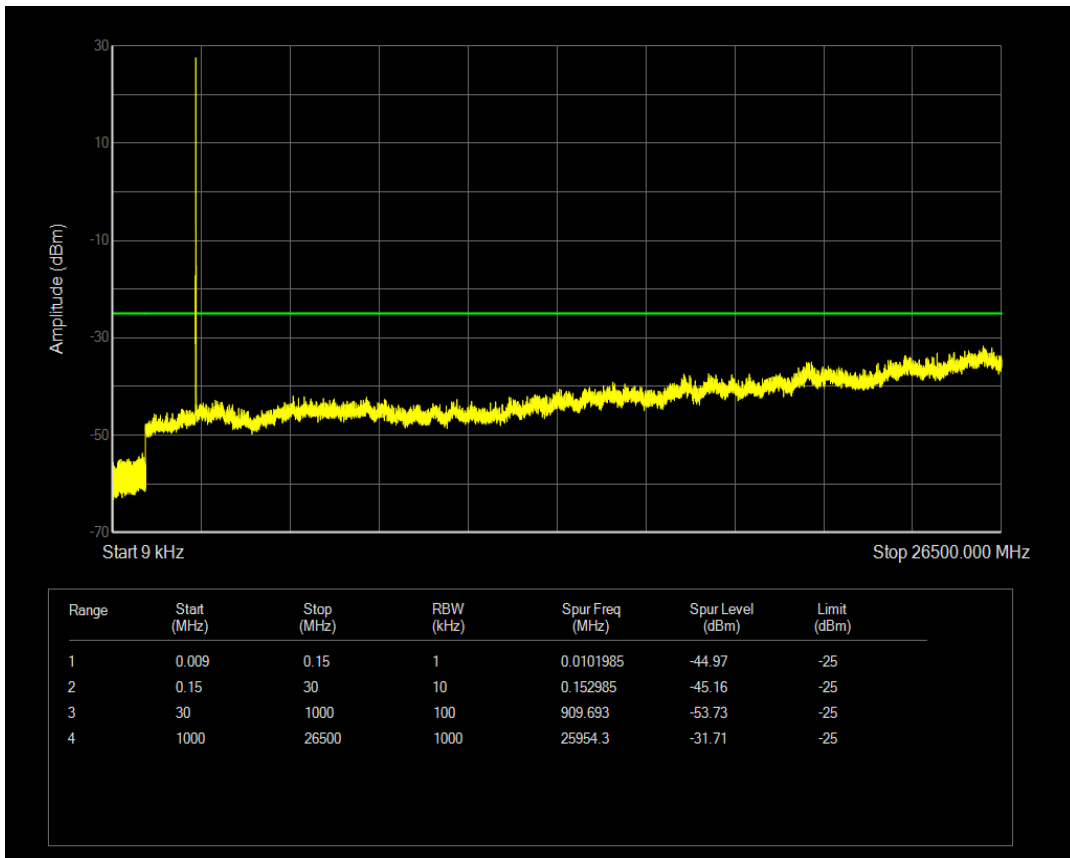

Band5 QAM16 BW=10MHz Channel=20525 RB Size=1 Position=#0

Band5 QPSK BW=10MHz Channel=20525 RB Size=50 Position=#0

Band5 QAM16 BW=10MHz Channel=20525 RB Size=50 Position=#0

Band5 QPSK BW=10MHz Channel=20600 RB Size=50 Position=#0

Band5 QPSK BW=10MHz Channel=20600 RB Size=1 Position=#0

Band5 QAM16 BW=10MHz Channel=20600 RB Size=1 Position=#0

Band5 QAM16 BW=10MHz Channel=20600 RB Size=50 Position=#0

Band7 QPSK BW=5MHz Channel=20775 RB Size=25 Position=#0

Band7 QPSK BW=5MHz Channel=20775 RB Size=1 Position=#0

Band7 QAM16 BW=5MHz Channel=20775 RB Size=1 Position=#0

Band7 QAM16 BW=5MHz Channel=20775 RB Size=25 Position=#0

Band7 QPSK BW=5MHz Channel=21100 RB Size=1 Position=#0