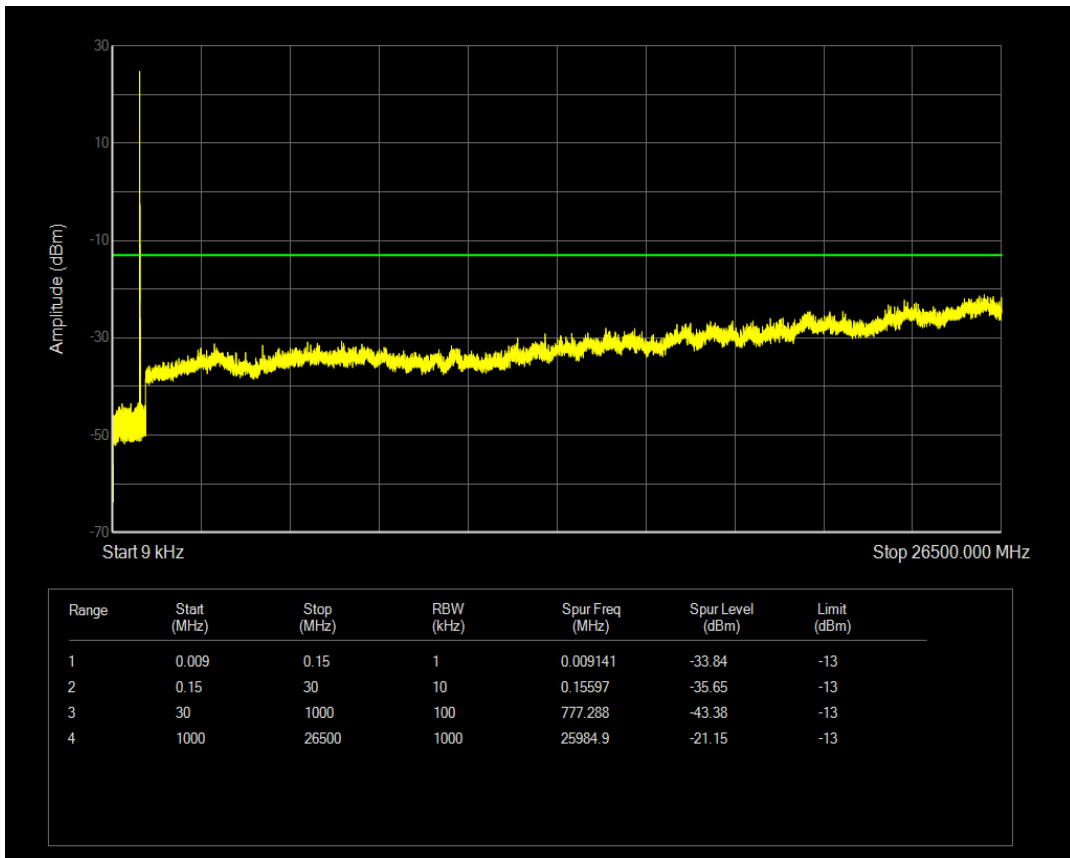

Band5 QPSK BW=5MHz Channel=20425 RB Size=1 Position=#0

Band5 QAM16 BW=3MHz Channel=20635 RB Size=15 Position=#0