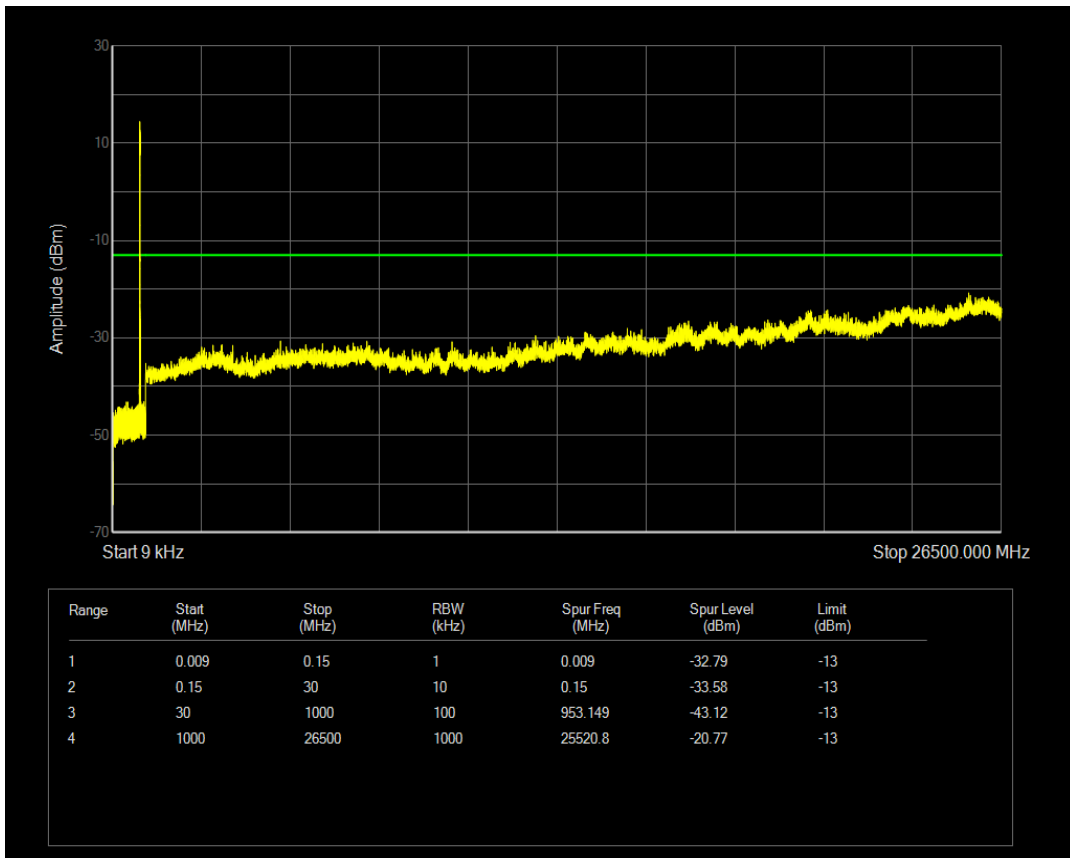

Band5 QPSK BW=5MHz Channel=20625 RB Size=25 Position=#0

Band5 QAM16 BW=5MHz Channel=20625 RB Size=1 Position=#0

Band5 QPSK BW=10MHz Channel=20450 RB Size=1 Position=#0

Band5 QAM16 BW=5MHz Channel=20625 RB Size=25 Position=#0

Band5 QPSK BW=10MHz Channel=20450 RB Size=50 Position=#0

Band5 QAM16 BW=10MHz Channel=20450 RB Size=50 Position=#0

Band5 QAM16 BW=10MHz Channel=20450 RB Size=1 Position=#0

Band5 QPSK BW=10MHz Channel=20525 RB Size=1 Position=#0