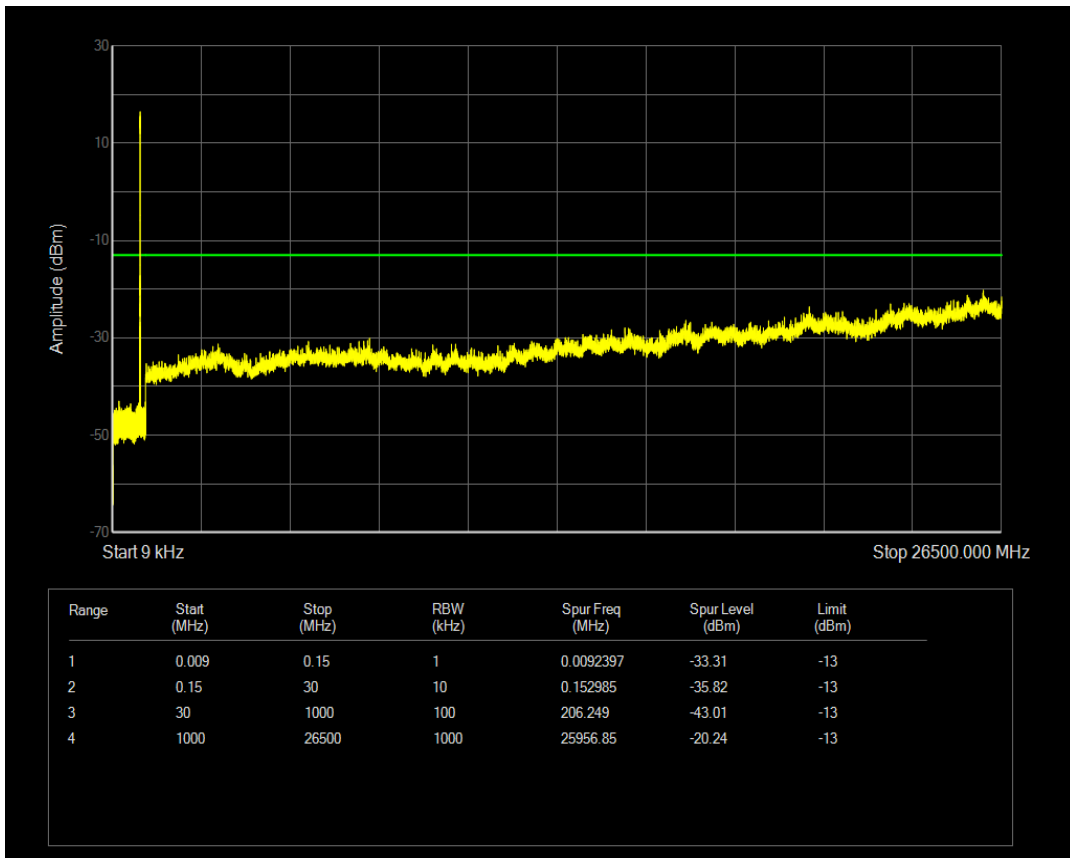

Band5 QAM16 BW=3MHz Channel=20525 RB Size=15 Position=#0

Band5 QPSK BW=3MHz Channel=20635 RB Size=1 Position=#0