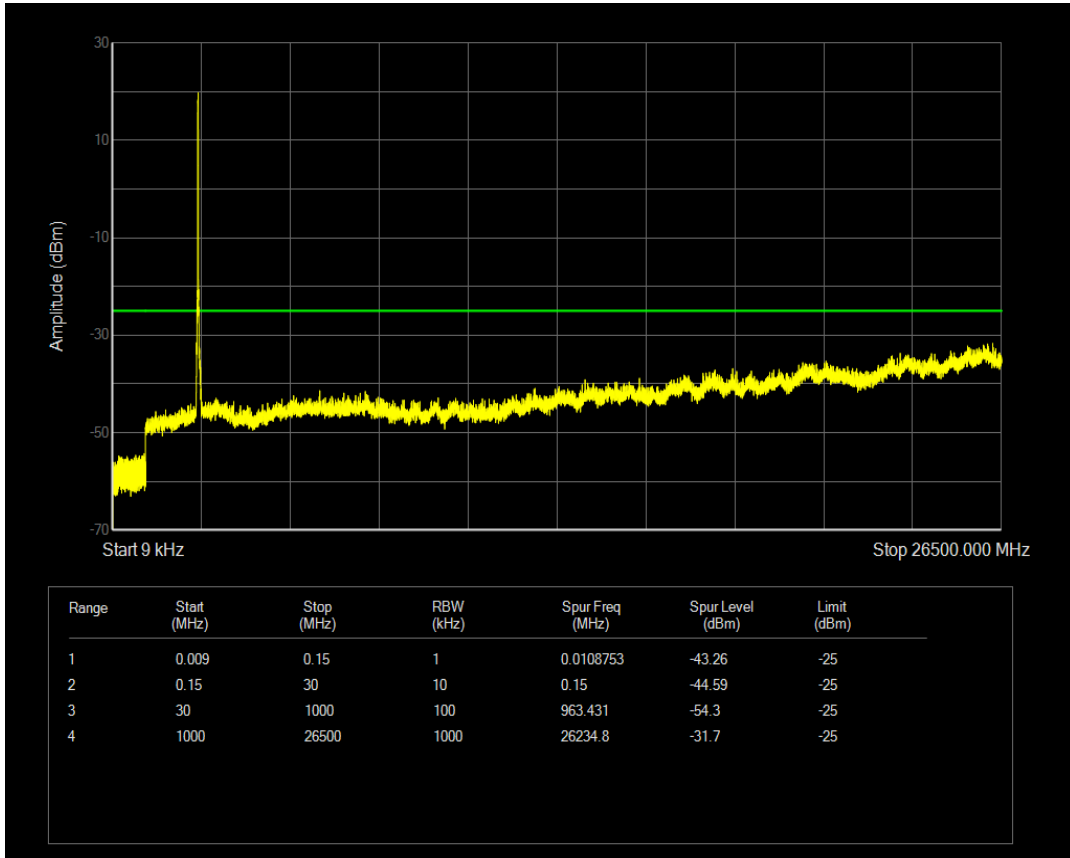

Band41 QPSK BW=20MHz Channel=40340 RB Size=100 Position=#0

Band41 QAM16 BW=20MHz Channel=40340 RB Size=100 Position=#0