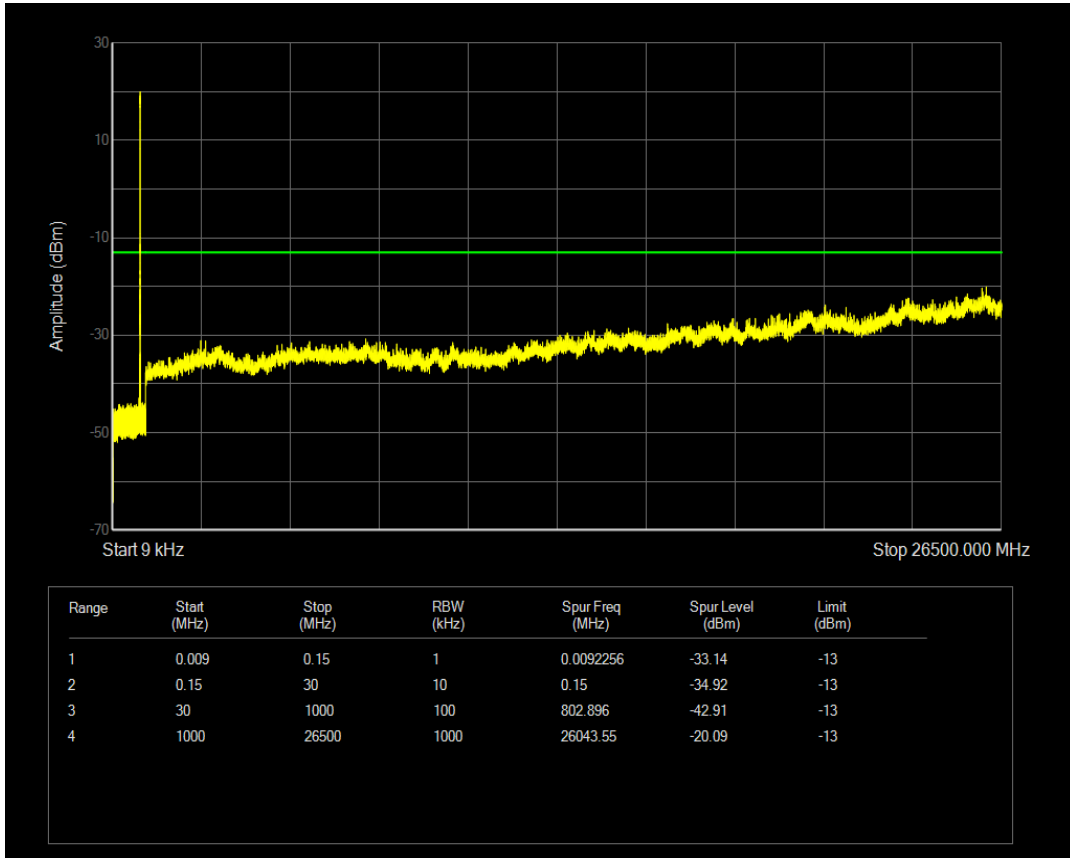

Band5 QAM16 BW=1.4MHz Channel=20407 RB Size=1 Position=#0

Band5 QPSK BW=1.4MHz Channel=20407 RB Size=6 Position=#0

Band5 QAM16 BW=1.4MHz Channel=20407 RB Size=6 Position=#0

Band5 QPSK BW=1.4MHz Channel=20525 RB Size=6 Position=#0

Band5 QPSK BW=1.4MHz Channel=20525 RB Size=1 Position=#0

Band5 QAM16 BW=1.4MHz Channel=20525 RB Size=1 Position=#0

Band5 QPSK BW=1.4MHz Channel=20643 RB Size=1 Position=#0

Band5 QAM16 BW=1.4MHz Channel=20525 RB Size=6 Position=#0