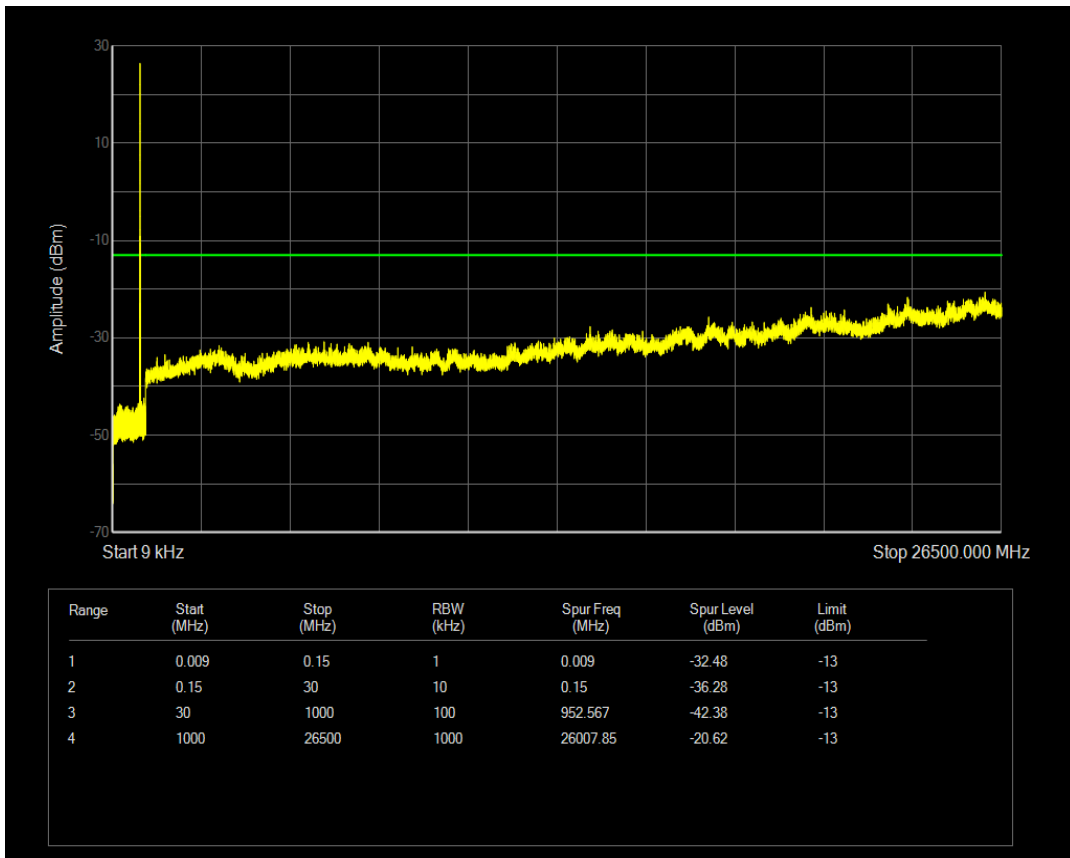

Band5 QAM16 BW=5MHz Channel=20525 RB Size=1 Position=#0

Band5 QPSK BW=5MHz Channel=20625 RB Size=1 Position=#0