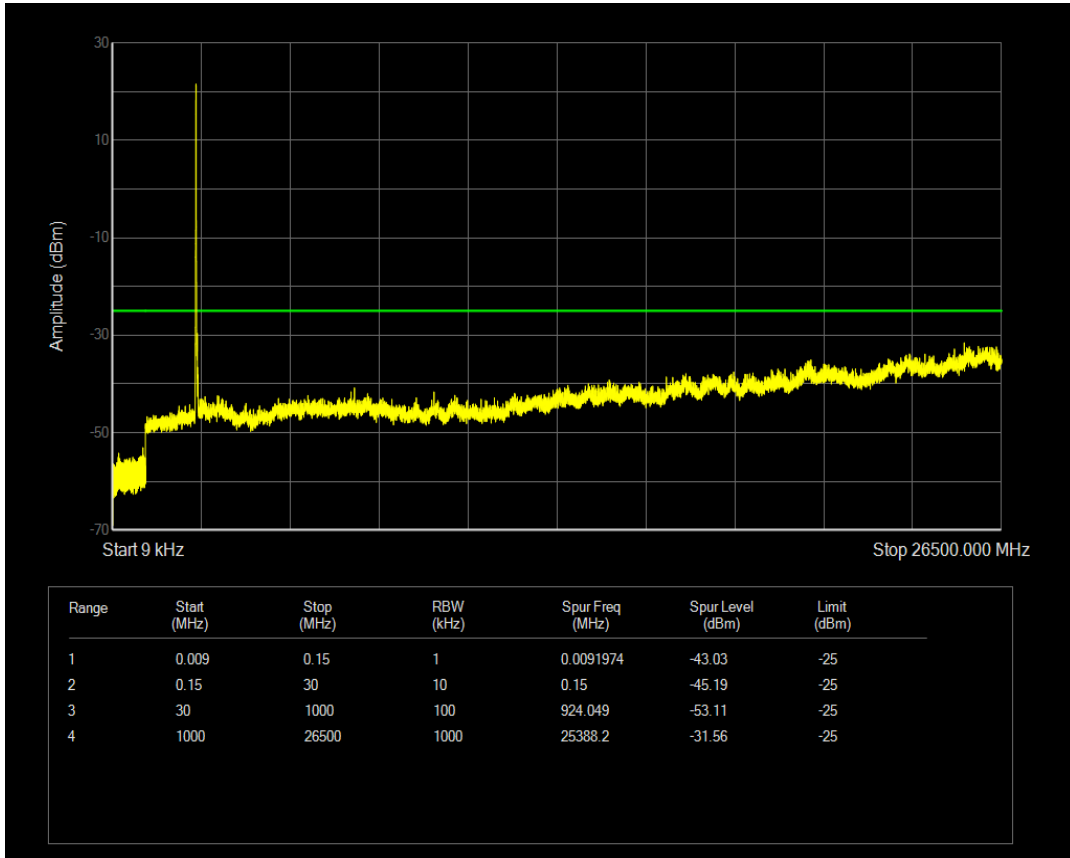

Band7 QPSK BW=5MHz Channel=21425 RB Size=25 Position=#0

Band7 QAM16 BW=5MHz Channel=21425 RB Size=1 Position=#0

Band7 QAM16 BW=5MHz Channel=21425 RB Size=25 Position=#0

Band7 QPSK BW=10MHz Channel=20800 RB Size=1 Position=#0

Band7 QAM16 BW=10MHz Channel=20800 RB Size=1 Position=#0

Band7 QPSK BW=10MHz Channel=20800 RB Size=50 Position=#0

Band7 QAM16 BW=10MHz Channel=20800 RB Size=50 Position=#0

Band7 QPSK BW=10MHz Channel=21100 RB Size=1 Position=#0