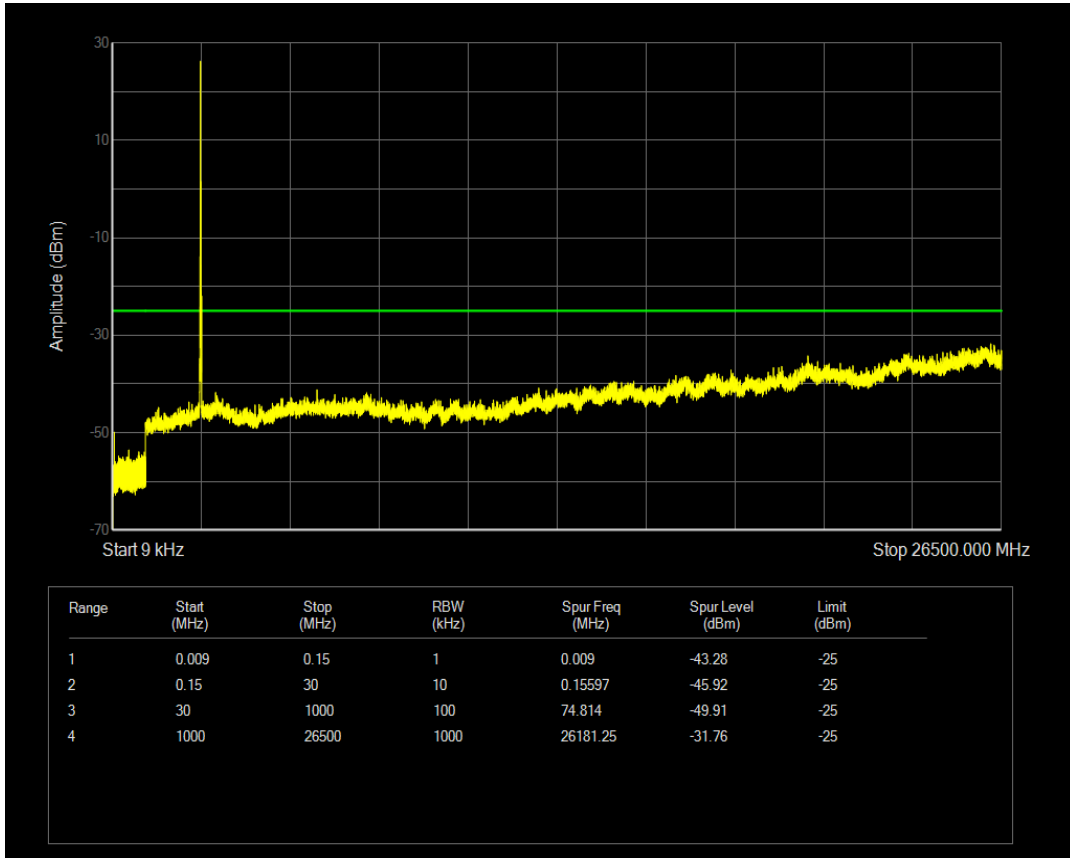

Band41 QPSK BW=20MHz Channel=40620 RB Size=1 Position=#0

Band41 QAM16 BW=20MHz Channel=40620 RB Size=1 Position=#0

Band41 QAM16 BW=20MHz Channel=40620 RB Size=100 Position=#0

Band41 QPSK BW=20MHz Channel=41140 RB Size=1 Position=#0