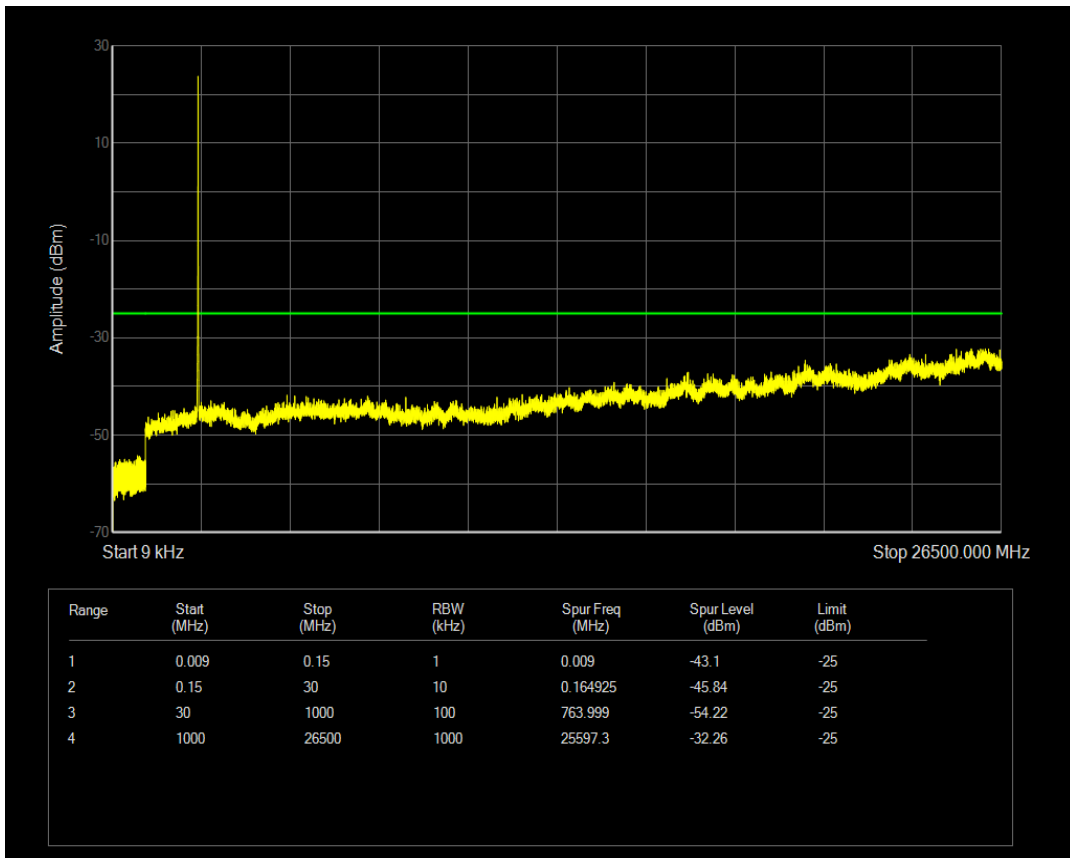

Band7 QPSK BW=5MHz Channel=21100 RB Size=25 Position=#0

Band7 QAM16 BW=5MHz Channel=21100 RB Size=25 Position=#0

Band7 QAM16 BW=5MHz Channel=21100 RB Size=1 Position=#0

Band7 QPSK BW=5MHz Channel=21425 RB Size=1 Position=#0

Band7 QPSK BW=5MHz Channel=21425 RB Size=25 Position=#0

Band7 QAM16 BW=5MHz Channel=21425 RB Size=1 Position=#0

Band7 QAM16 BW=5MHz Channel=21425 RB Size=25 Position=#0

Band7 QPSK BW=10MHz Channel=20800 RB Size=1 Position=#0