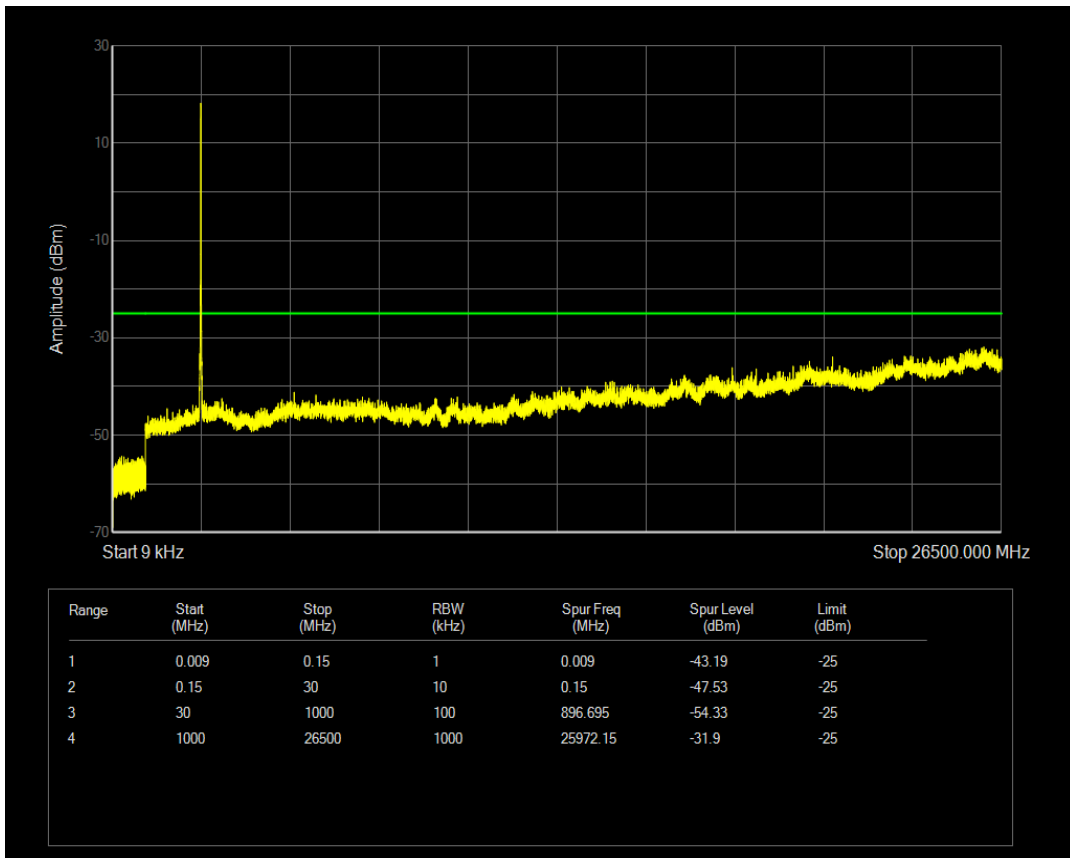

Band41 QAM16 BW=10MHz Channel=41190 RB Size=50 Position=#0

Band41 QPSK BW=15MHz Channel=40315 RB Size=75 Position=#0