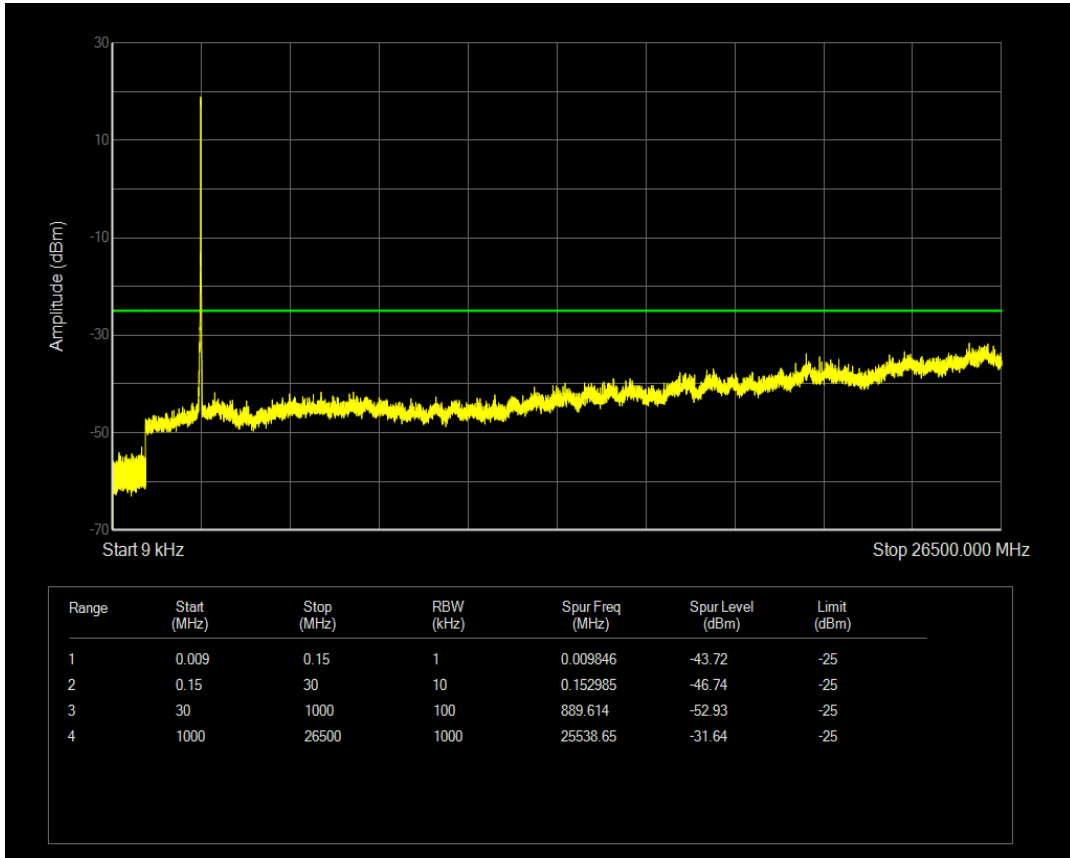

Band41 QPSK BW=15MHz Channel=41165 RB Size=75 Position=#0

Band41 QAM16 BW=15MHz Channel=41165 RB Size=1 Position=#0

Band41 QPSK BW=20MHz Channel=40340 RB Size=1 Position=#0

Band41 QAM16 BW=15MHz Channel=41165 RB Size=75 Position=#0