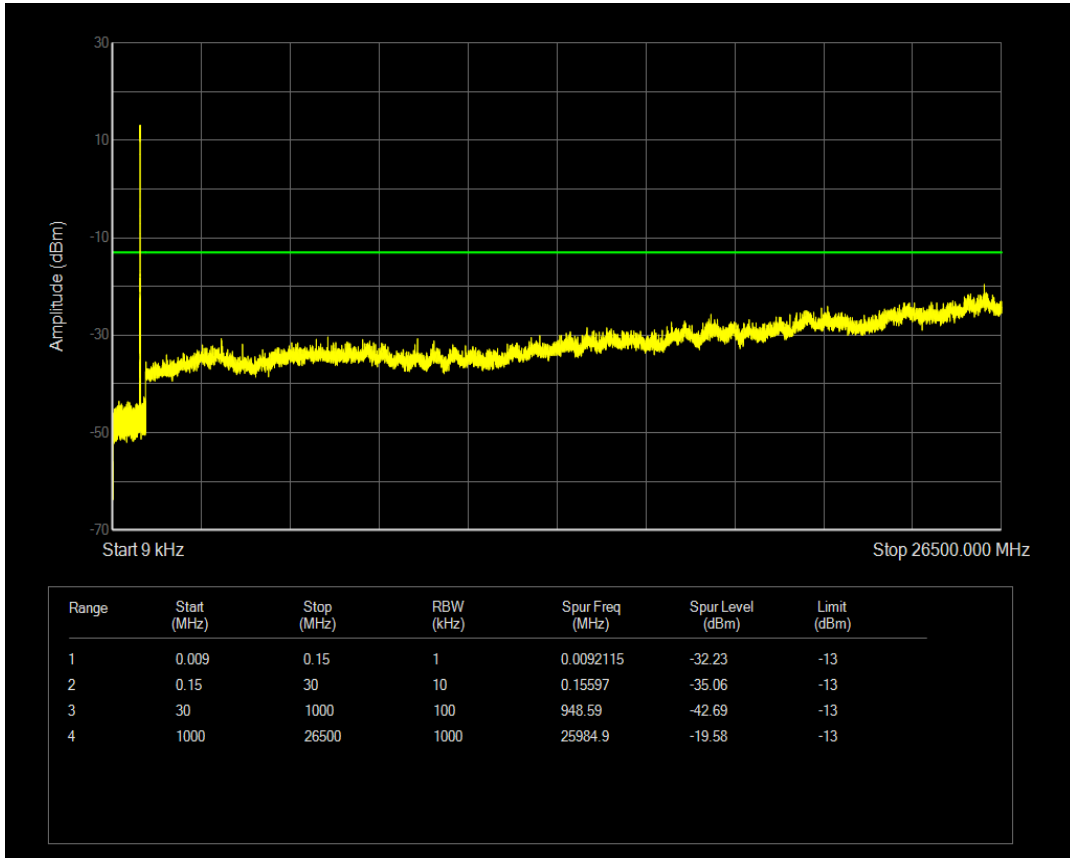

Band5 QAM16 BW=5MHz Channel=20425 RB Size=1 Position=#0

Band5 QPSK BW=5MHz Channel=20425 RB Size=25 Position=#0

Band5 QAM16 BW=5MHz Channel=20425 RB Size=25 Position=#0

Band5 QPSK BW=5MHz Channel=20525 RB Size=25 Position=#0

Band5 QPSK BW=5MHz Channel=20525 RB Size=1 Position=#0

Band5 QAM16 BW=5MHz Channel=20525 RB Size=25 Position=#0

Band5 QAM16 BW=5MHz Channel=20525 RB Size=1 Position=#0

Band5 QPSK BW=5MHz Channel=20625 RB Size=1 Position=#0