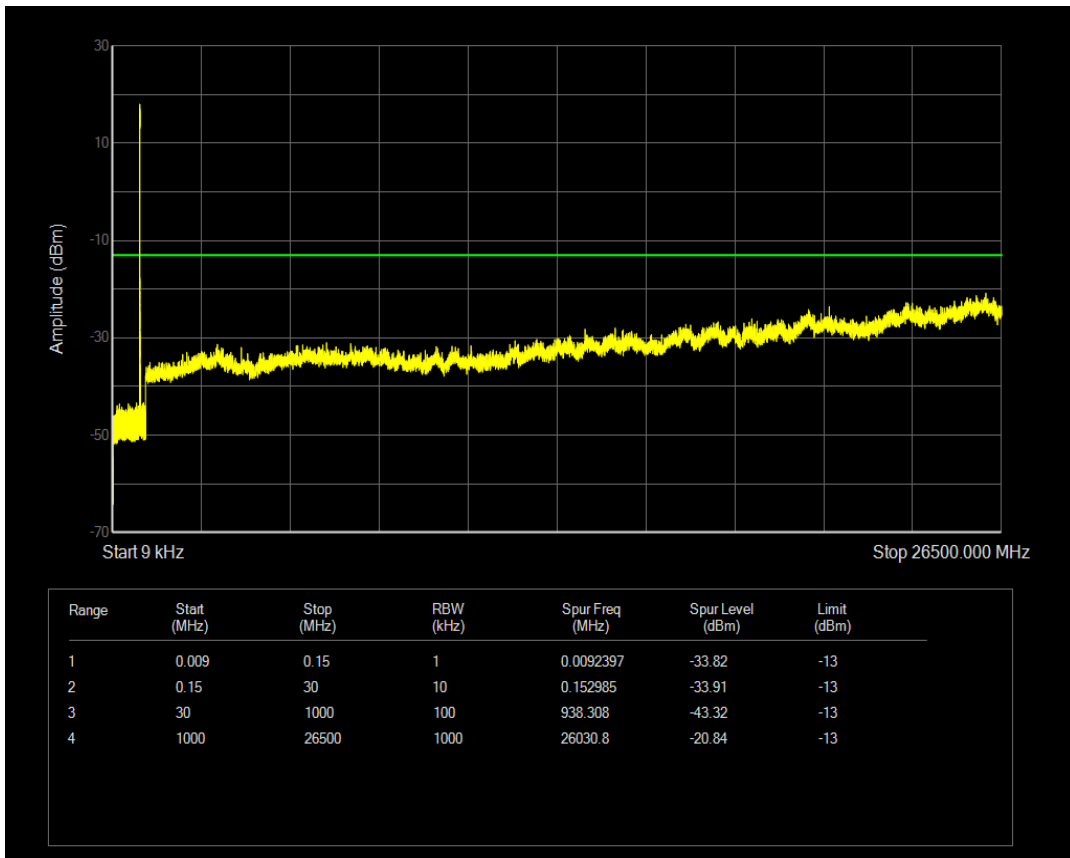

Band5 QPSK BW=3MHz Channel=20415 RB Size=15 Position=#0

Band5 QAM16 BW=3MHz Channel=20415 RB Size=1 Position=#0