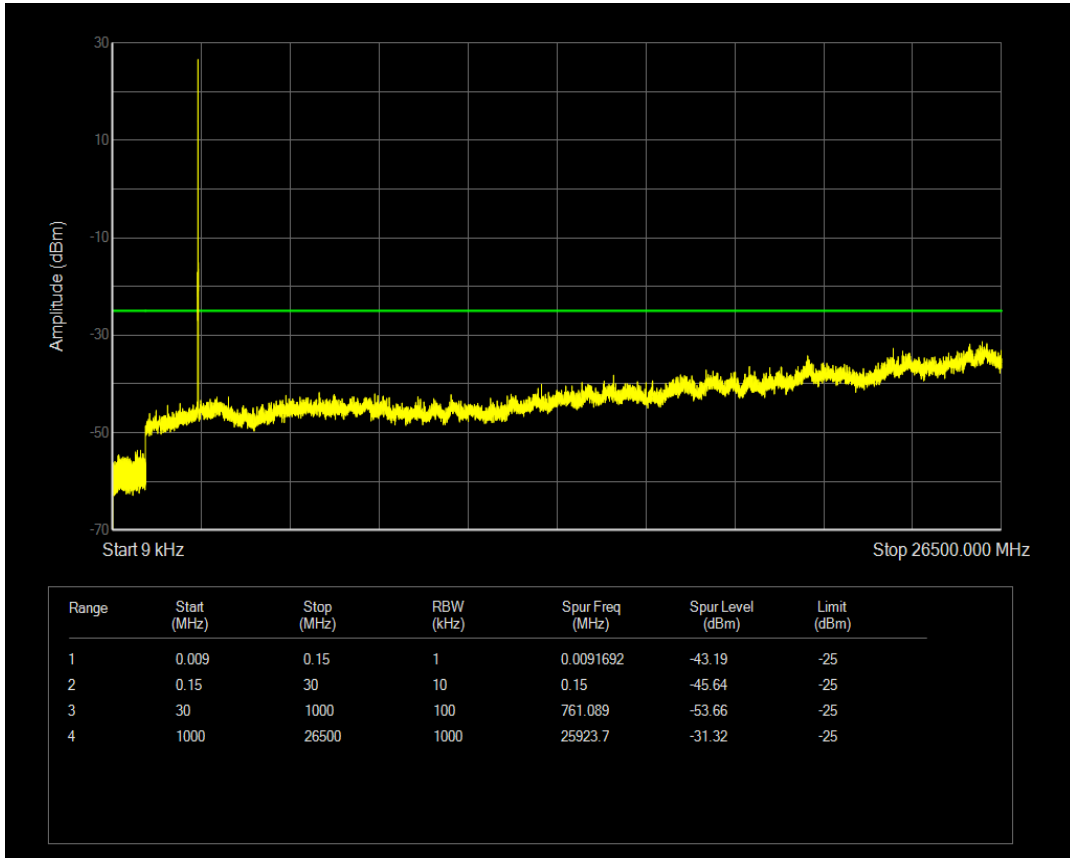

Band7 QAM16 BW=5MHz Channel=21425 RB Size=1 Position=#0

Band7 QAM16 BW=5MHz Channel=21425 RB Size=25 Position=#0