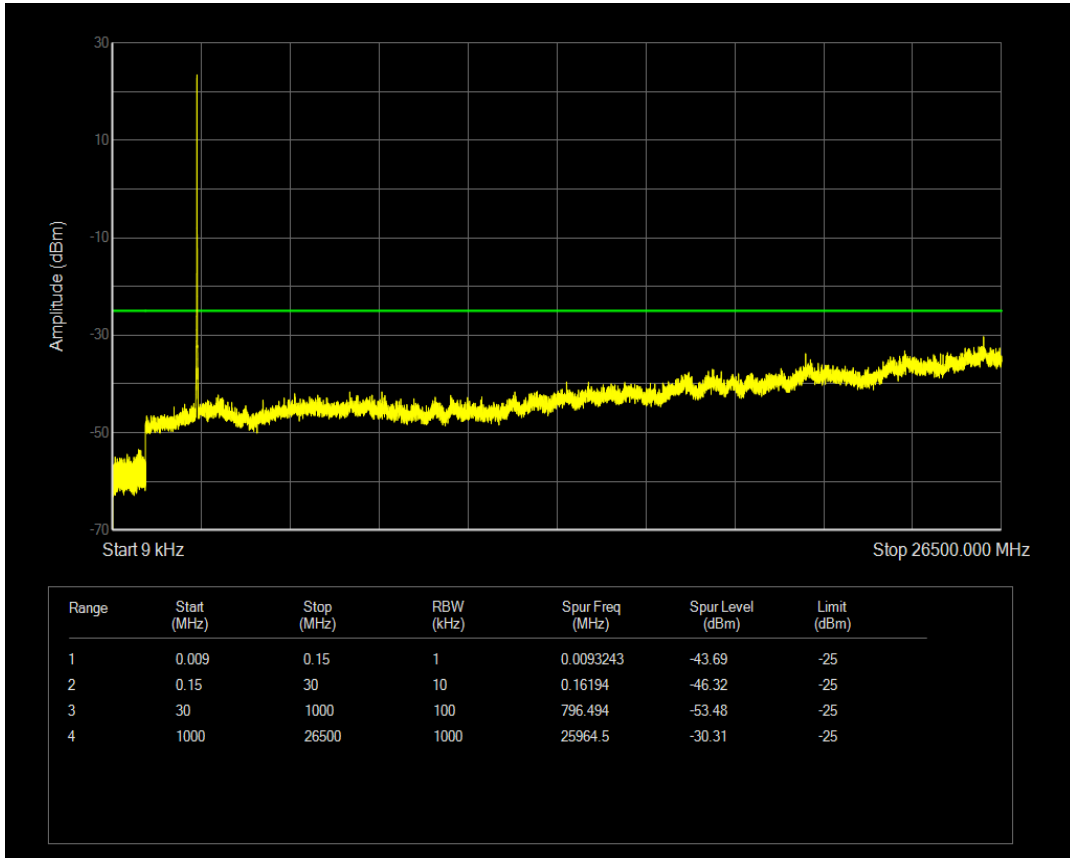

Band5 QPSK BW=10MHz Channel=20600 RB Size=1 Position=#0

Band5 QAM16 BW=10MHz Channel=20600 RB Size=1 Position=#0

Band5 QAM16 BW=10MHz Channel=20600 RB Size=50 Position=#0

Band7 QPSK BW=5MHz Channel=20775 RB Size=25 Position=#0

Band7 QPSK BW=5MHz Channel=20775 RB Size=1 Position=#0

Band7 QAM16 BW=5MHz Channel=20775 RB Size=1 Position=#0

Band7 QAM16 BW=5MHz Channel=20775 RB Size=25 Position=#0

Band7 QPSK BW=5MHz Channel=21100 RB Size=1 Position=#0

Band7 QPSK BW=5MHz Channel=21100 RB Size=25 Position=#0

Band7 QAM16 BW=5MHz Channel=21100 RB Size=25 Position=#0

Band7 QAM16 BW=5MHz Channel=21100 RB Size=1 Position=#0

Band7 QPSK BW=5MHz Channel=21425 RB Size=1 Position=#0