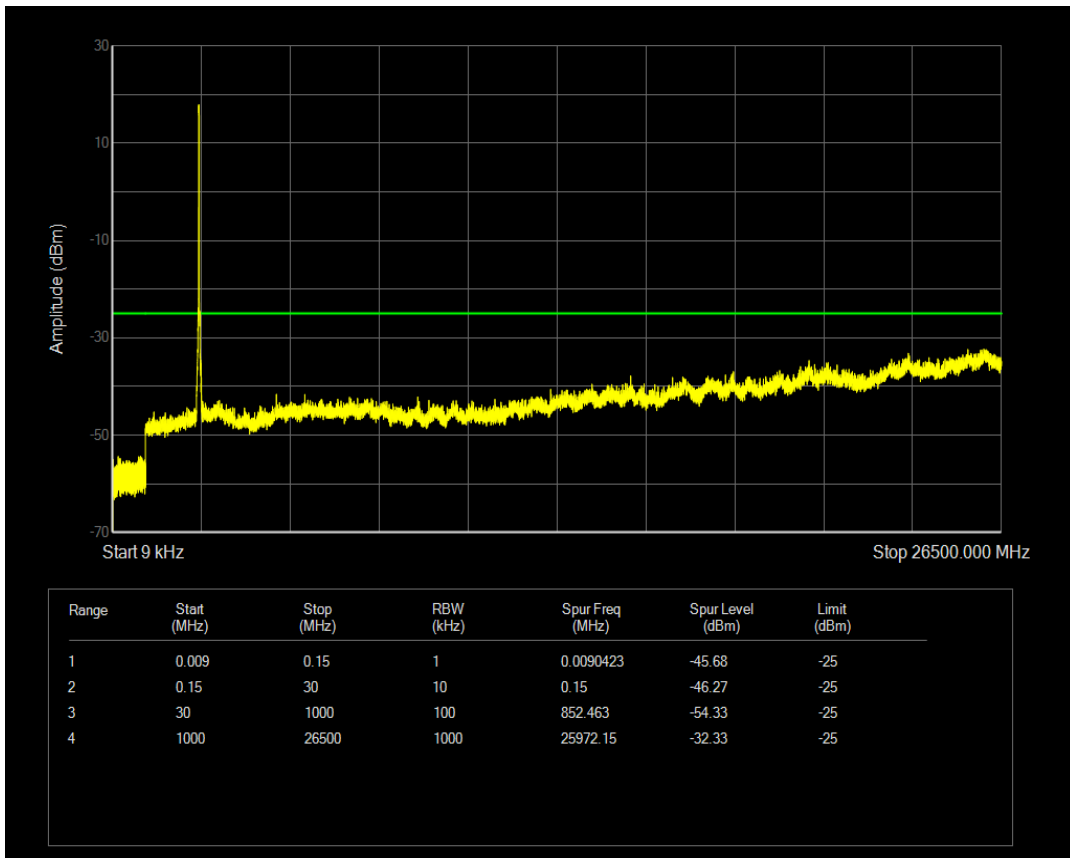

Band41 QAM16 BW=20MHz Channel=40620 RB Size=100 Position=#0

Band41 QPSK BW=20MHz Channel=41140 RB Size=1 Position=#0