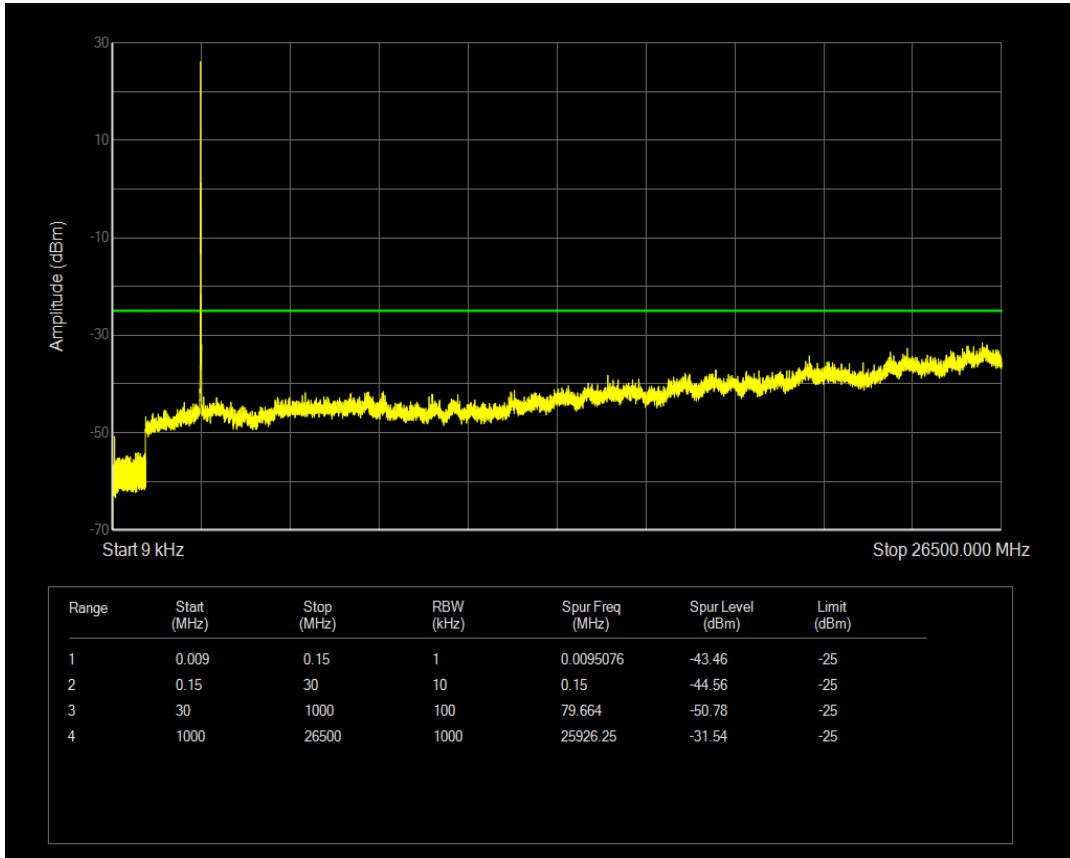

Band41 QAM16 BW=15MHz Channel=41165 RB Size=1 Position=#0

Band41 QPSK BW=20MHz Channel=40340 RB Size=1 Position=#0