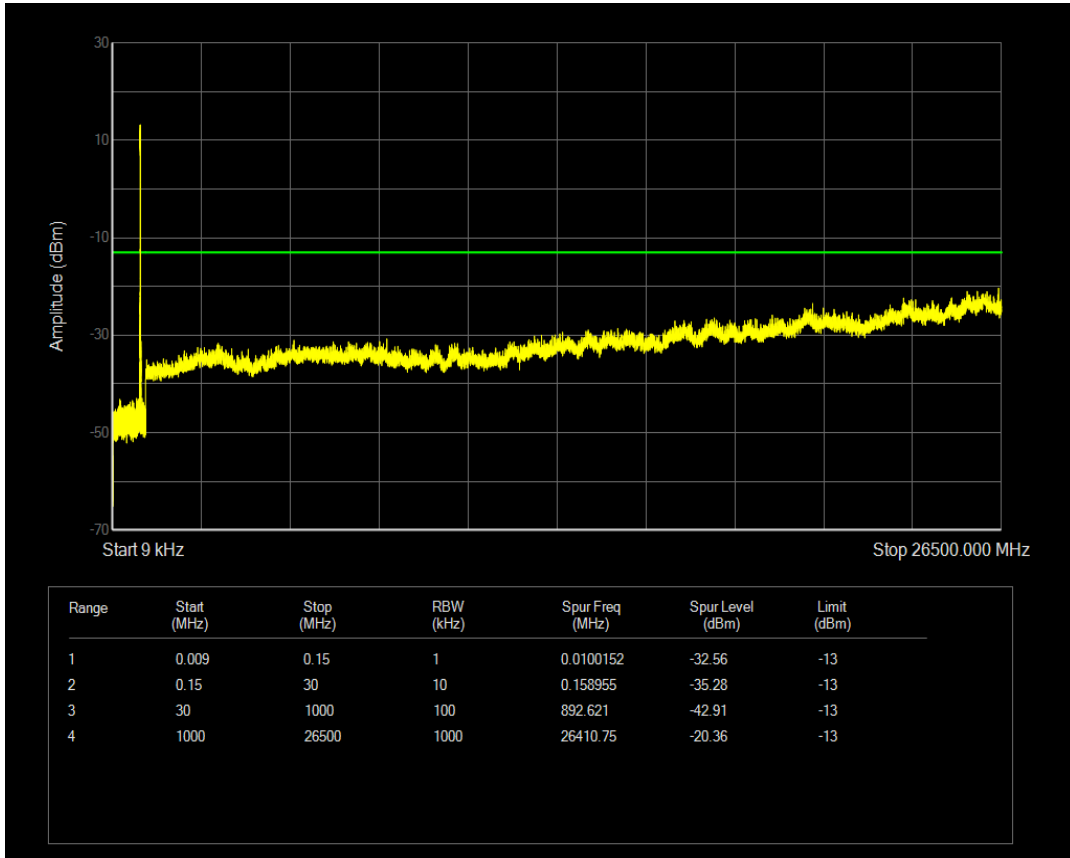

Band5 QAM16 BW=10MHz Channel=20525 RB Size=1 Position=#0

Band5 QPSK BW=10MHz Channel=20525 RB Size=50 Position=#0

Band5 QAM16 BW=10MHz Channel=20525 RB Size=50 Position=#0

Band5 QPSK BW=10MHz Channel=20600 RB Size=50 Position=#0

Band5 QPSK BW=10MHz Channel=20600 RB Size=1 Position=#0

Band5 QAM16 BW=10MHz Channel=20600 RB Size=1 Position=#0

Band5 QAM16 BW=10MHz Channel=20600 RB Size=50 Position=#0

Band7 QPSK BW=5MHz Channel=20775 RB Size=25 Position=#0