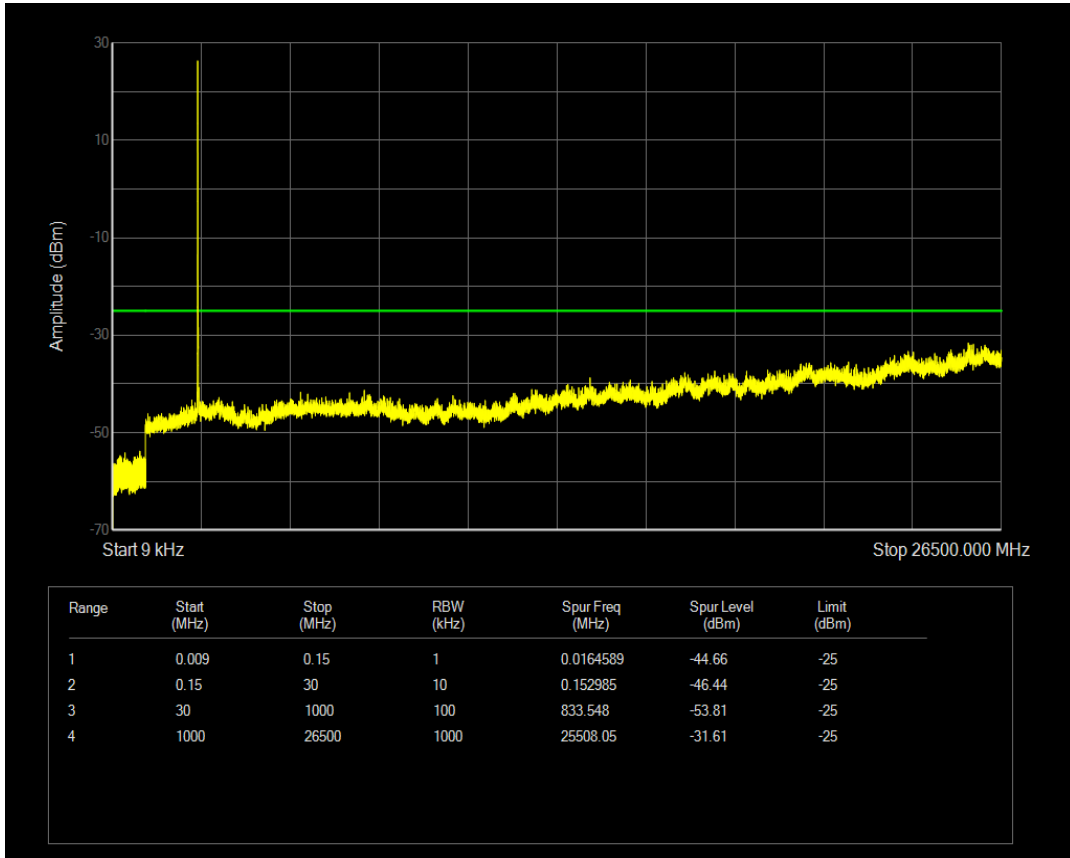

Band41 QPSK BW=10MHz Channel=40290 RB Size=50 Position=#0

Band41 QAM16 BW=10MHz Channel=40290 RB Size=1 Position=#0

Band41 QAM16 BW=10MHz Channel=40290 RB Size=50 Position=#0

Band41 QPSK BW=10MHz Channel=40620 RB Size=50 Position=#0

Band41 QPSK BW=10MHz Channel=40620 RB Size=1 Position=#0

Band41 QAM16 BW=10MHz Channel=40620 RB Size=1 Position=#0

Band41 QPSK BW=10MHz Channel=41190 RB Size=1 Position=#0

Band41 QAM16 BW=10MHz Channel=40620 RB Size=50 Position=#0