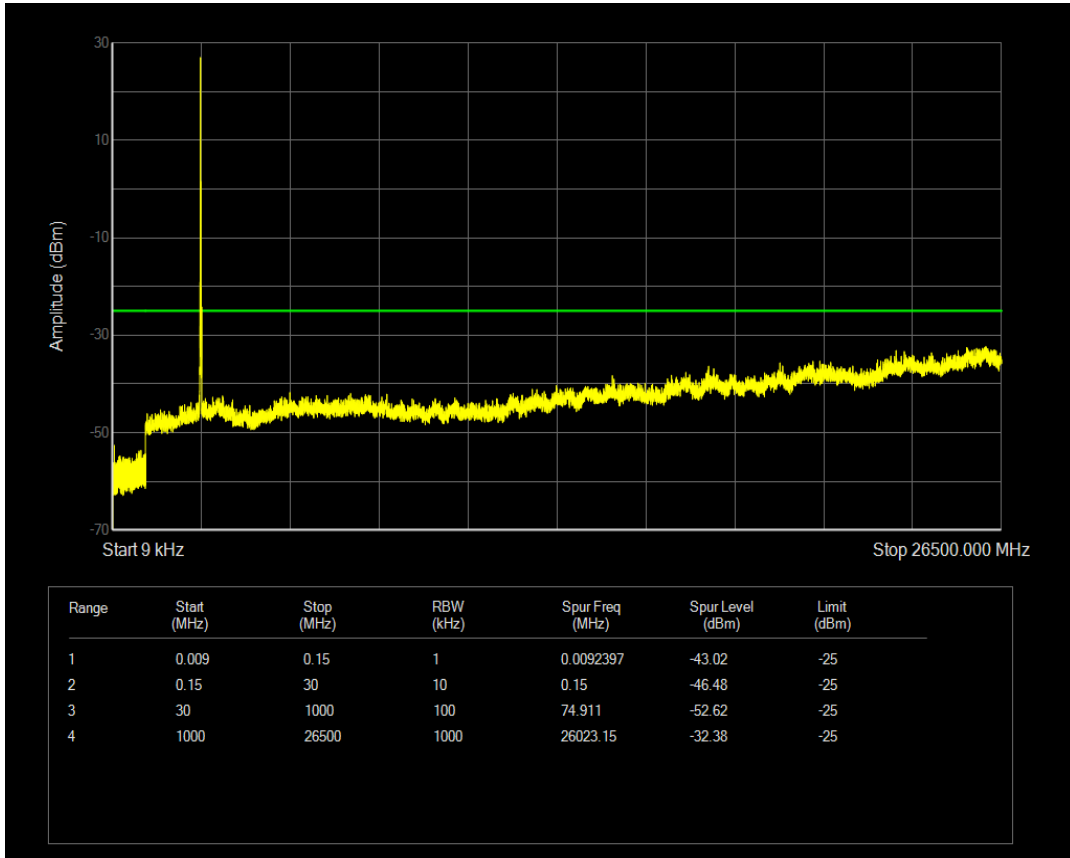

Band41 QAM16 BW=20MHz Channel=41140 RB Size=1 Position=#0

Band41 QAM16 BW=20MHz Channel=41140 RB Size=100 Position=#0