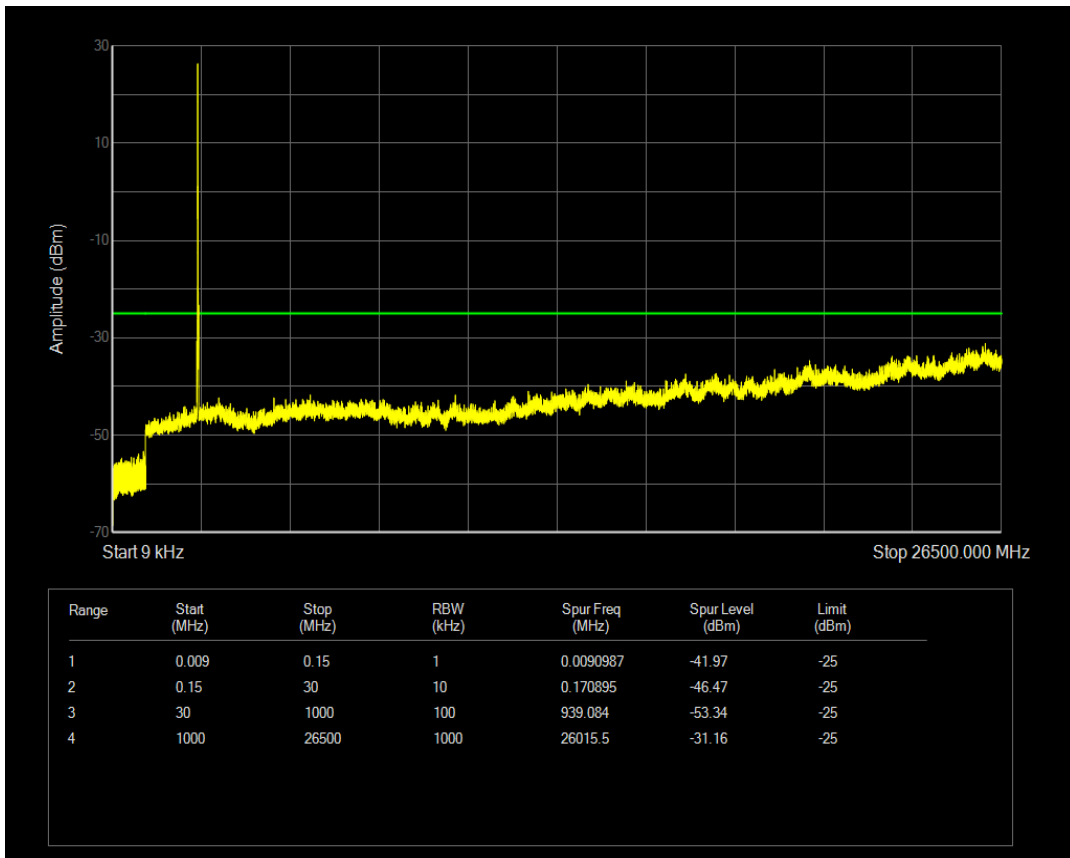

Band41 QPSK BW=15MHz Channel=40315 RB Size=1 Position=#0

Band41 QAM16 BW=15MHz Channel=40315 RB Size=1 Position=#0