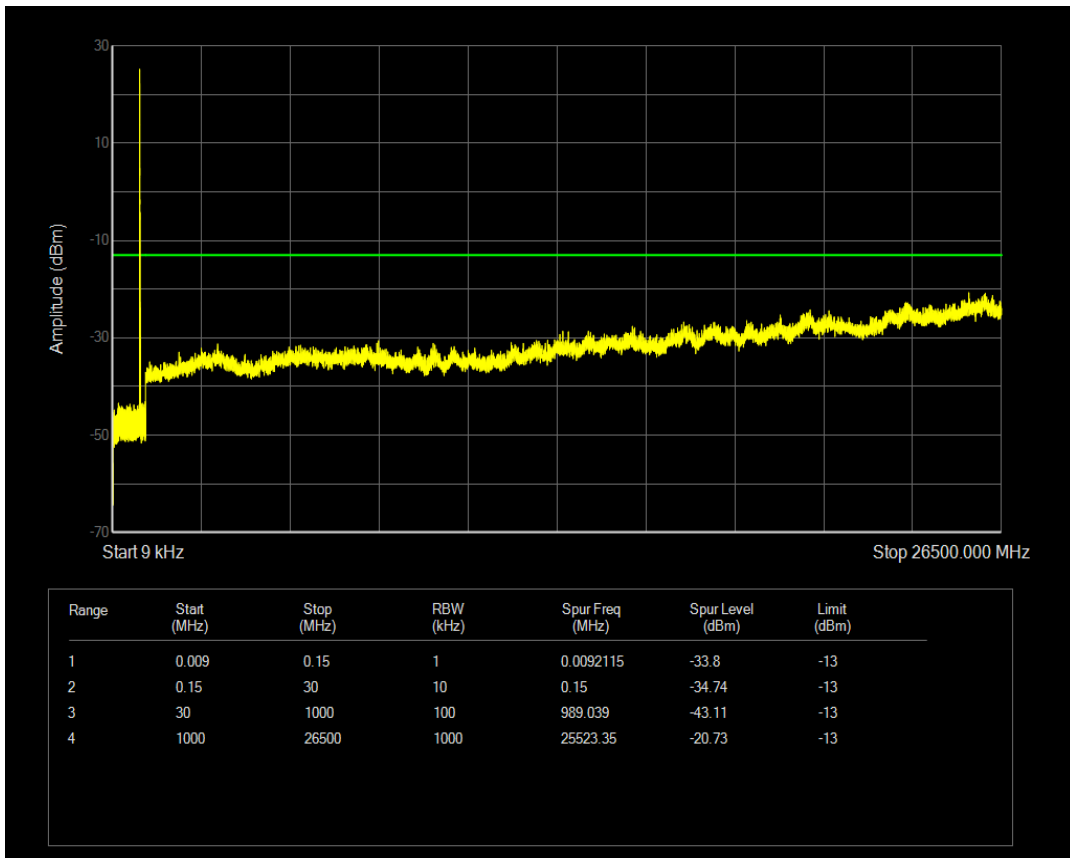

Band5 QPSK BW=10MHz Channel=20450 RB Size=1 Position=#0

Band5 QAM16 BW=5MHz Channel=20625 RB Size=25 Position=#0