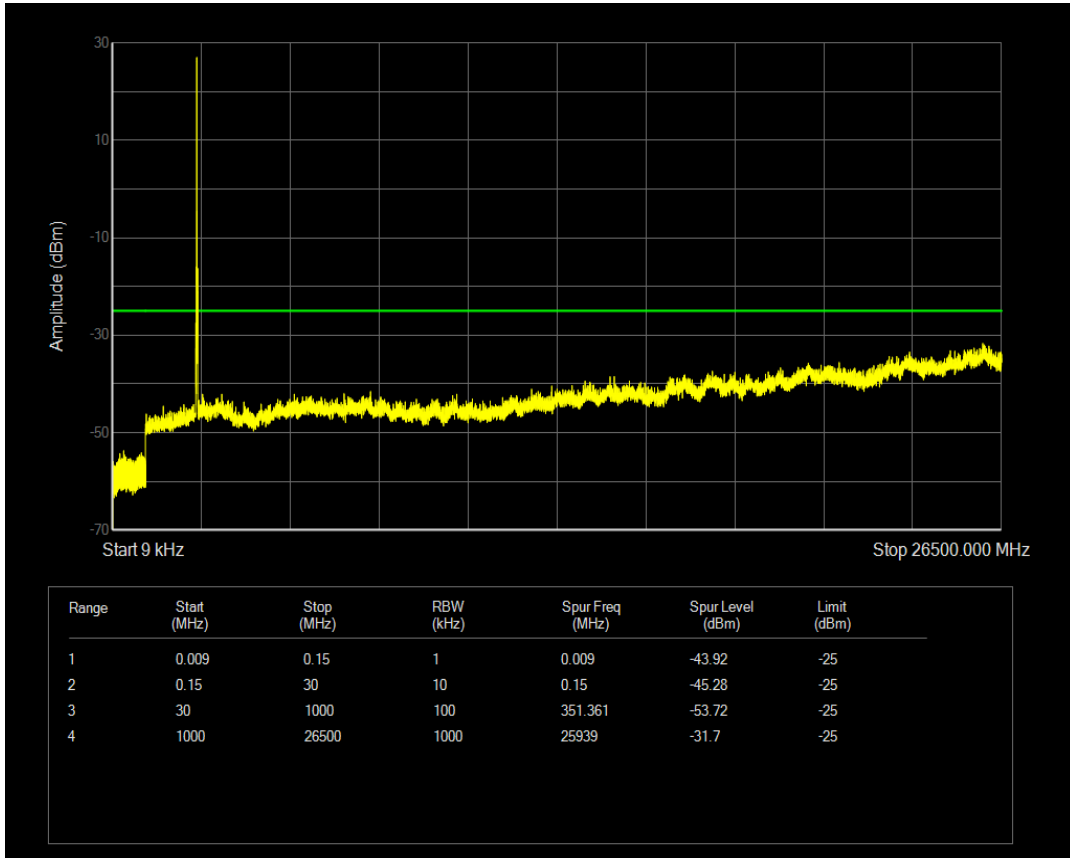

Band7 QPSK BW=15MHz Channel=20825 RB Size=1 Position=#0

Band7 QAM16 BW=15MHz Channel=20825 RB Size=75 Position=#0

Band7 QAM16 BW=15MHz Channel=20825 RB Size=1 Position=#0

Band7 QPSK BW=15MHz Channel=21100 RB Size=1 Position=#0