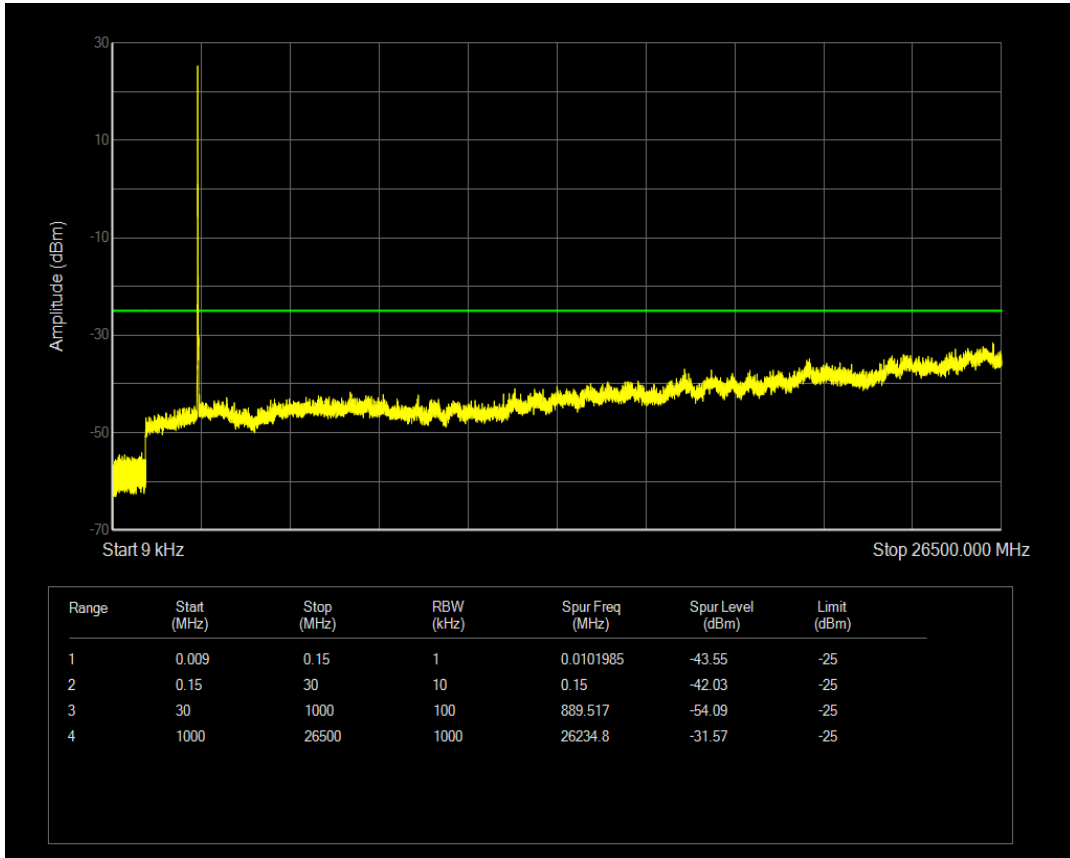

Band41 QAM16 BW=15MHz Channel=40315 RB Size=1 Position=#0

Band41 QPSK BW=15MHz Channel=40620 RB Size=1 Position=#0