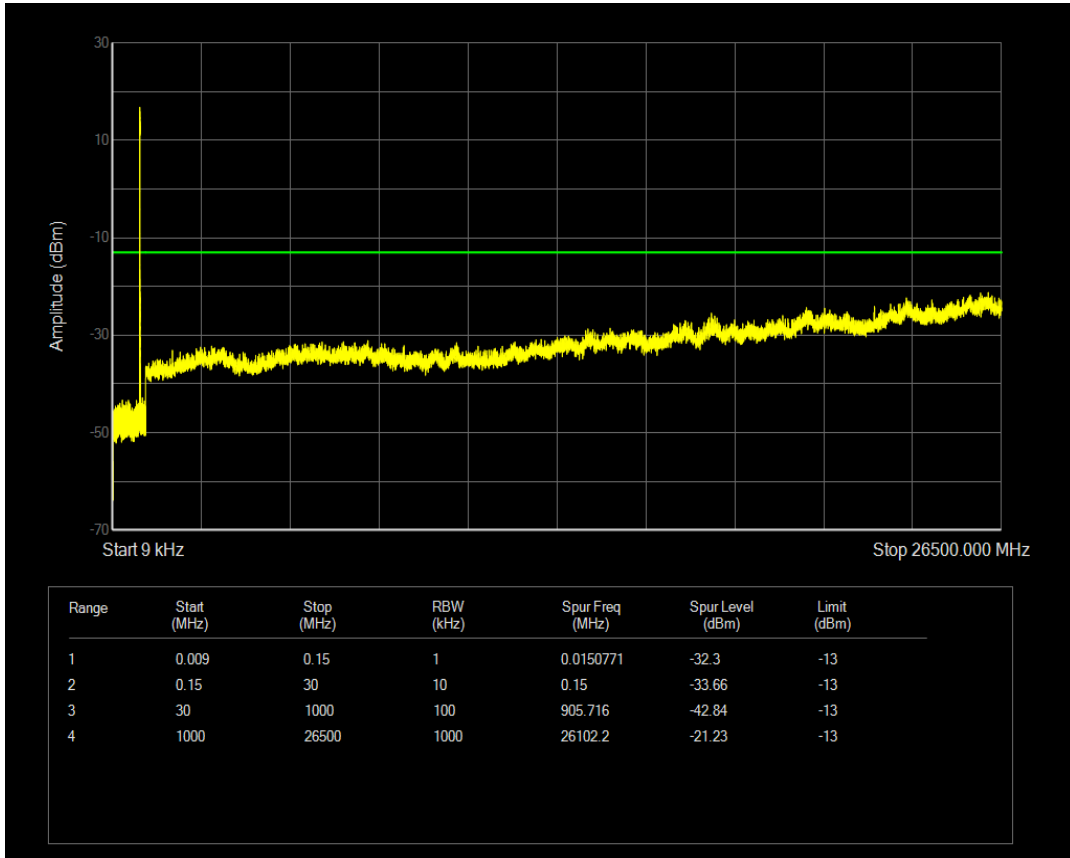

Band5 QPSK BW=5MHz Channel=20425 RB Size=25 Position=#0

Band5 QAM16 BW=5MHz Channel=20425 RB Size=25 Position=#0