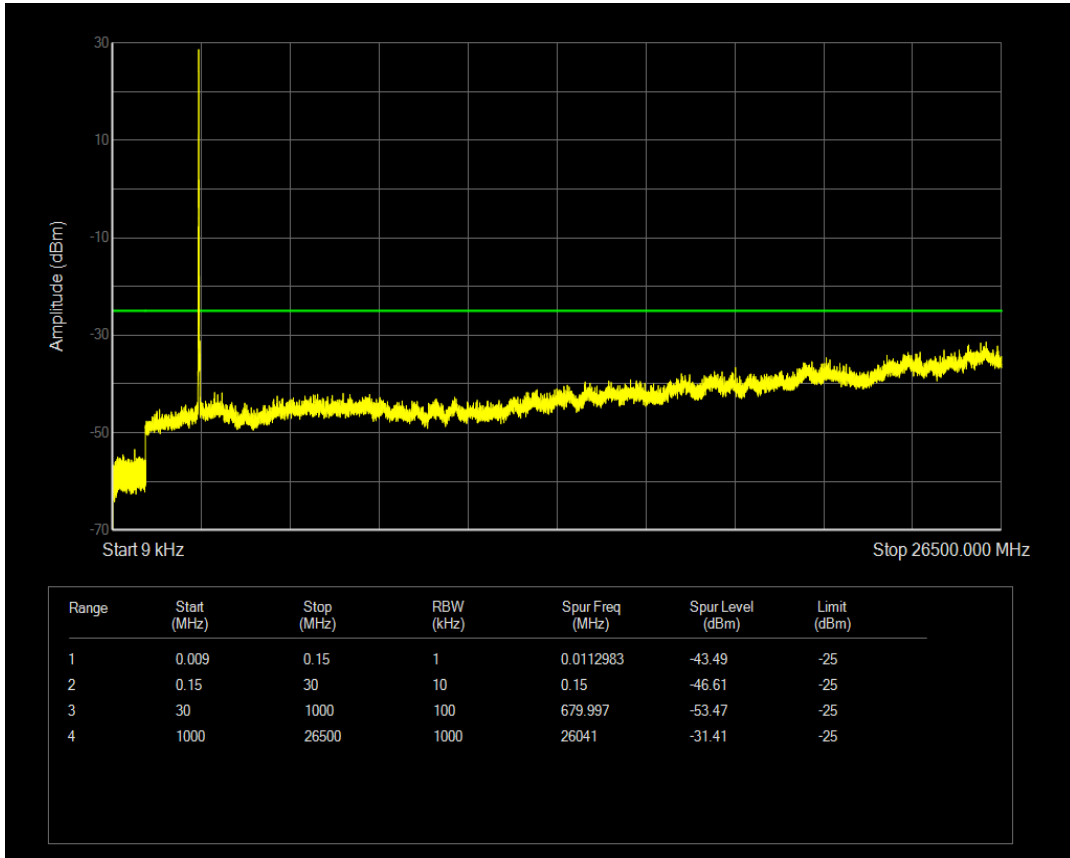

Band41 QAM16 BW=20MHz Channel=40620 RB Size=1 Position=#0

Band41 QAM16 BW=20MHz Channel=40620 RB Size=100 Position=#0