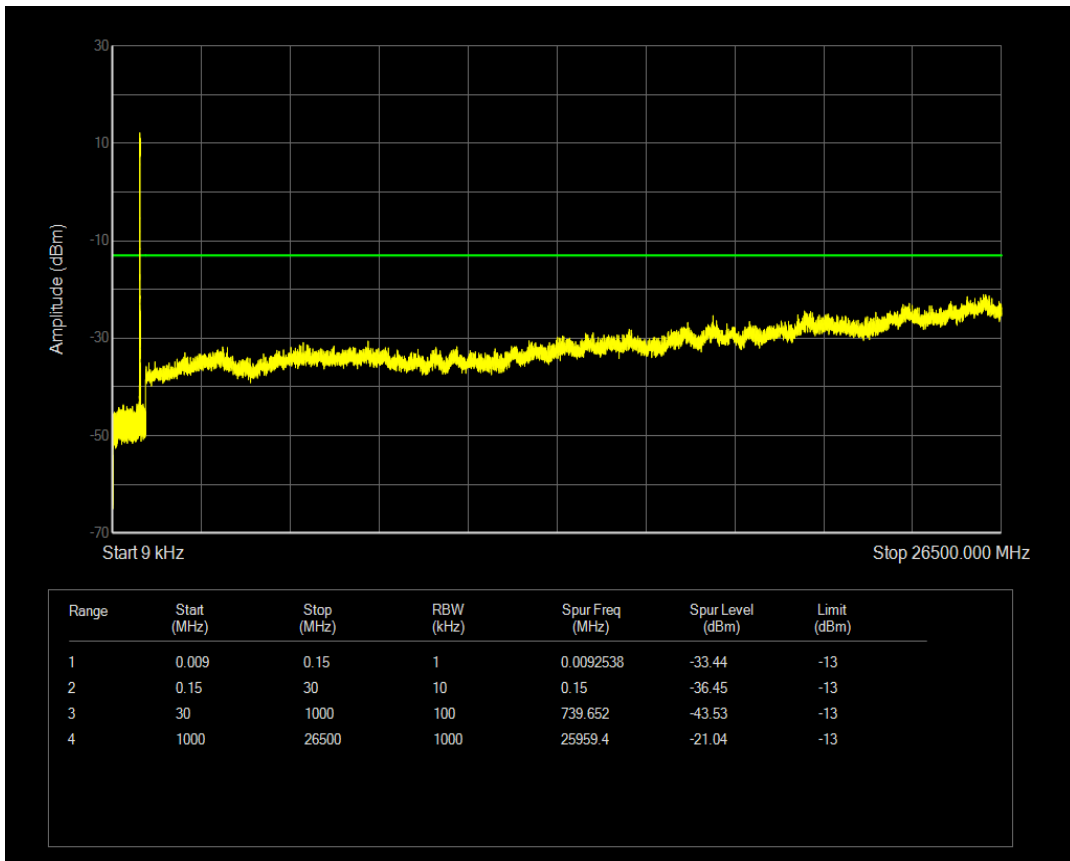

Band5 QPSK BW=5MHz Channel=20625 RB Size=25 Position=#0

Band5 QAM16 BW=5MHz Channel=20625 RB Size=1 Position=#0

Band5 QPSK BW=10MHz Channel=20450 RB Size=1 Position=#0

Band5 QAM16 BW=5MHz Channel=20625 RB Size=25 Position=#0

Band5 QPSK BW=10MHz Channel=20450 RB Size=50 Position=#0

Band5 QAM16 BW=10MHz Channel=20450 RB Size=50 Position=#0

Band5 QAM16 BW=10MHz Channel=20450 RB Size=1 Position=#0

Band5 QPSK BW=10MHz Channel=20525 RB Size=1 Position=#0