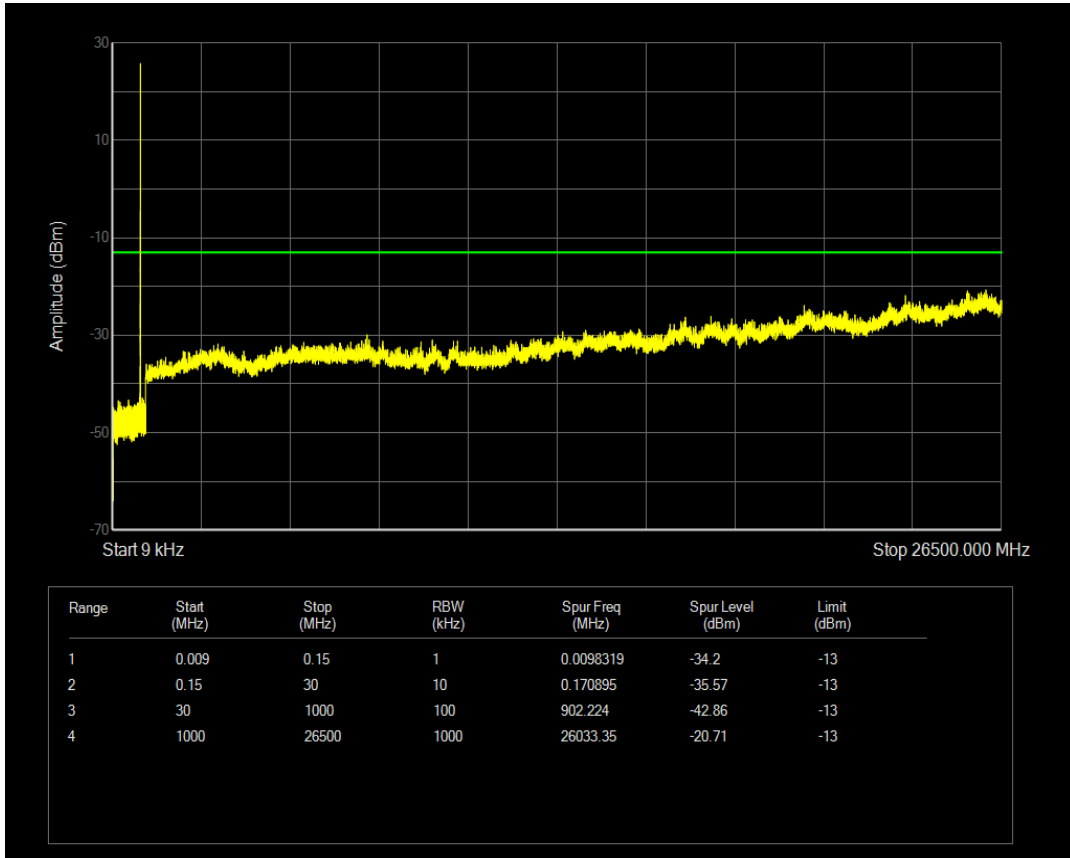

Band5 QPSK BW=3MHz Channel=20525 RB Size=15 Position=#0

Band5 QAM16 BW=3MHz Channel=20525 RB Size=1 Position=#0

Band5 QAM16 BW=3MHz Channel=20525 RB Size=15 Position=#0

Band5 QPSK BW=3MHz Channel=20635 RB Size=1 Position=#0