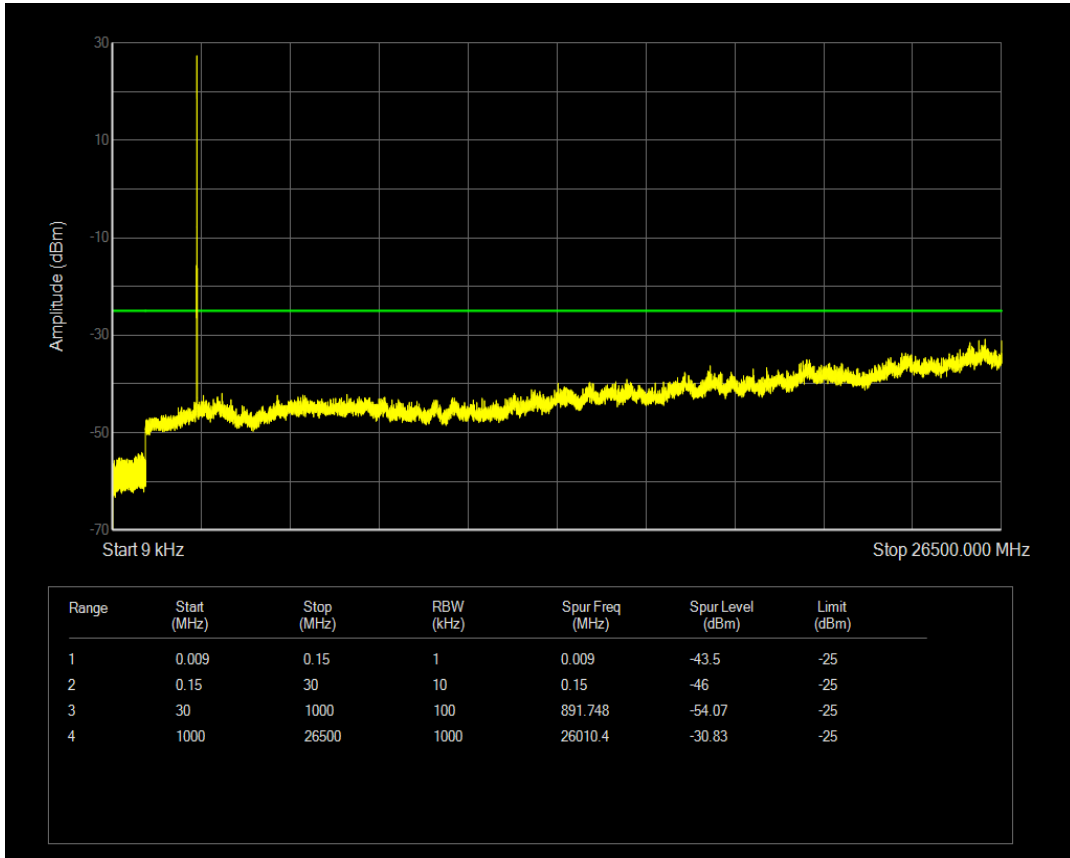

Band5 QPSK BW=10MHz Channel=20600 RB Size=1 Position=#0

Band5 QAM16 BW=10MHz Channel=20600 RB Size=1 Position=#0

Band5 QAM16 BW=10MHz Channel=20600 RB Size=50 Position=#0

Band7 QPSK BW=5MHz Channel=20775 RB Size=25 Position=#0

Band7 QPSK BW=5MHz Channel=20775 RB Size=1 Position=#0

Band7 QAM16 BW=5MHz Channel=20775 RB Size=1 Position=#0

Band7 QAM16 BW=5MHz Channel=20775 RB Size=25 Position=#0

Band7 QPSK BW=5MHz Channel=21100 RB Size=1 Position=#0