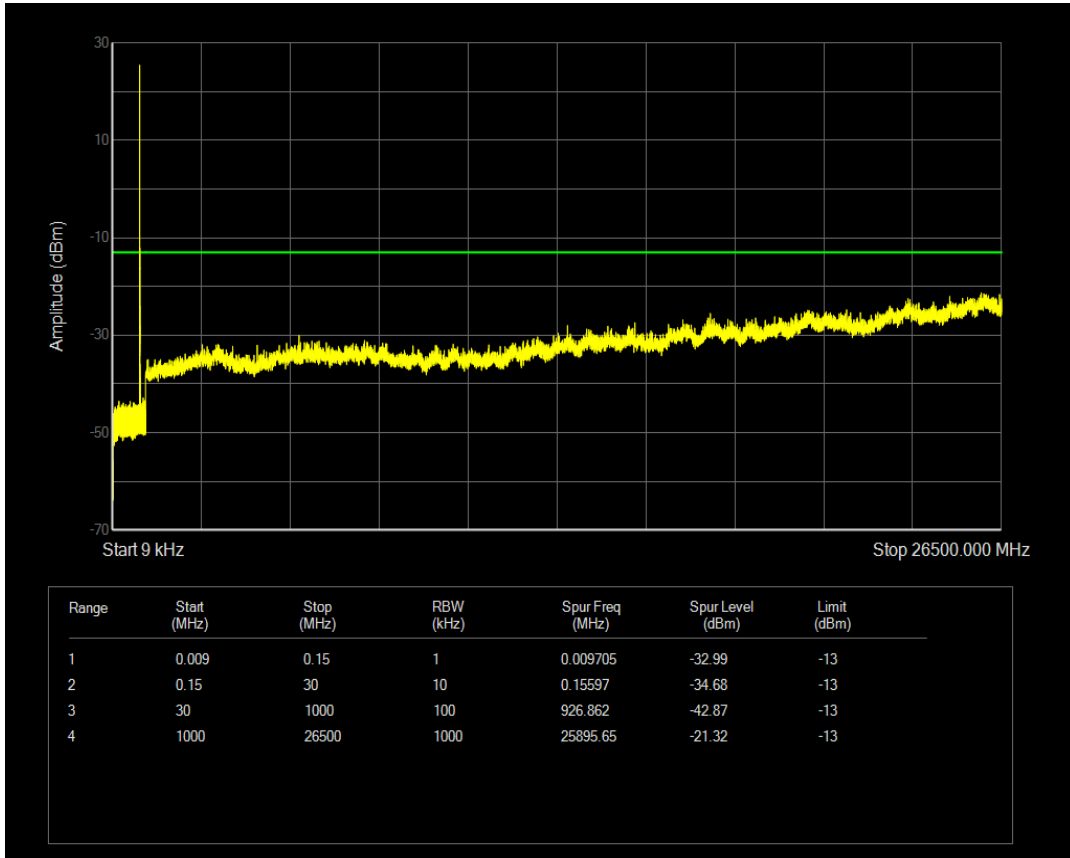

Band5 QAM16 BW=3MHz Channel=20415 RB Size=1 Position=#0

Band5 QAM16 BW=3MHz Channel=20415 RB Size=15 Position=#0