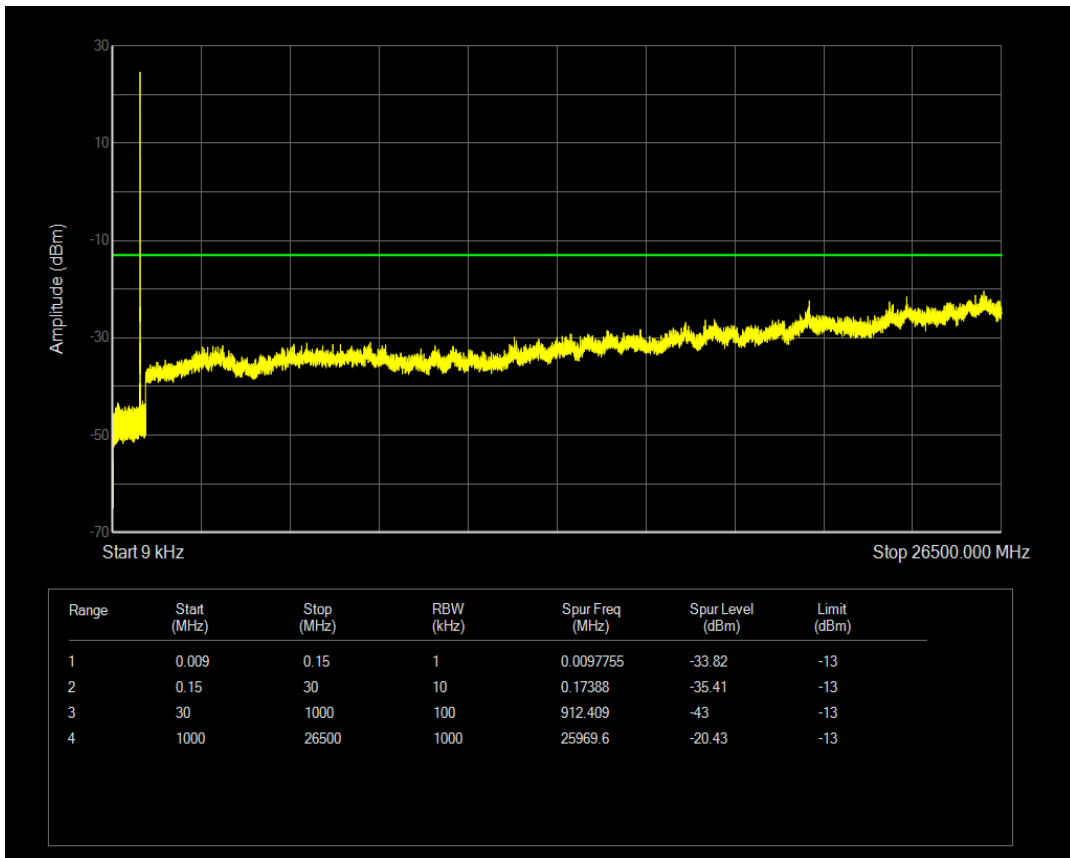

Band5 QAM16 BW=1.4MHz Channel=20407 RB Size=1 Position=#0

Band5 QPSK BW=1.4MHz Channel=20407 RB Size=6 Position=#0

Band5 QAM16 BW=1.4MHz Channel=20407 RB Size=6 Position=#0

Band5 QPSK BW=1.4MHz Channel=20525 RB Size=6 Position=#0

Band5 QPSK BW=1.4MHz Channel=20525 RB Size=1 Position=#0

Band5 QAM16 BW=1.4MHz Channel=20525 RB Size=1 Position=#0

Band5 QPSK BW=1.4MHz Channel=20643 RB Size=1 Position=#0

Band5 QAM16 BW=1.4MHz Channel=20525 RB Size=6 Position=#0