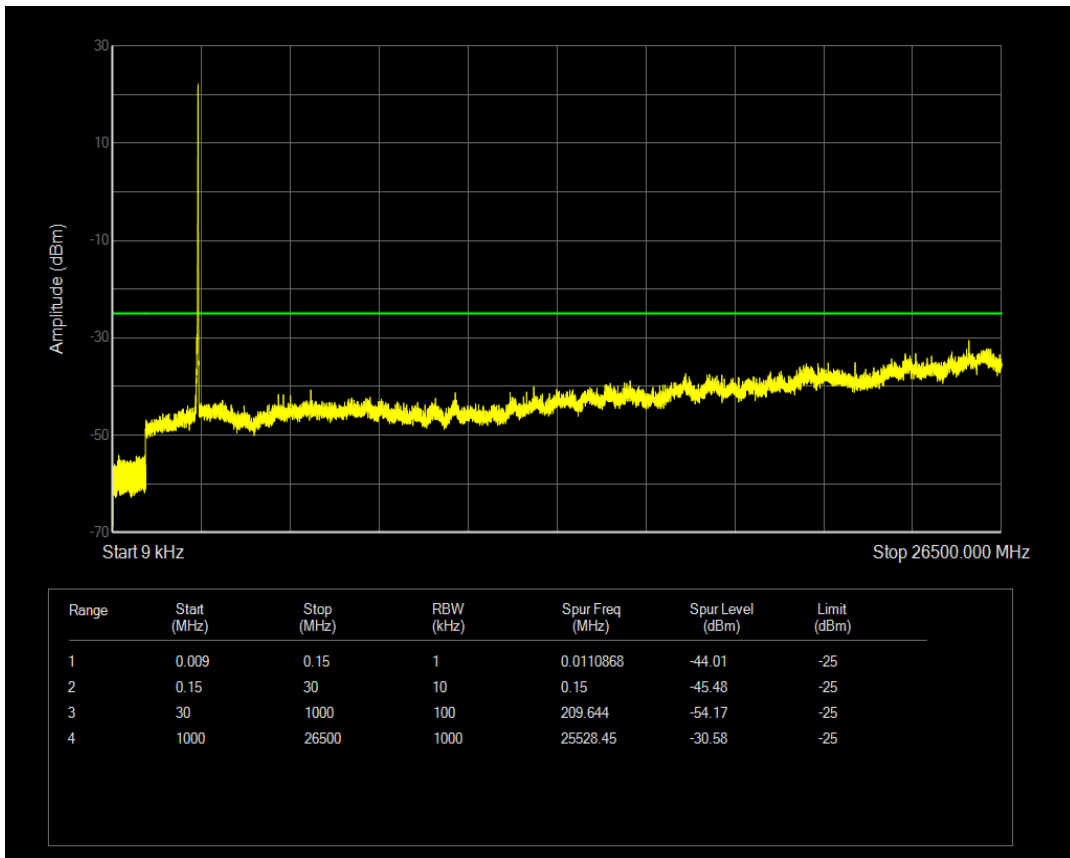

Band7 QPSK BW=10MHz Channel=21400 RB Size=50 Position=#0

Band7 QAM16 BW=10MHz Channel=21400 RB Size=1 Position=#0