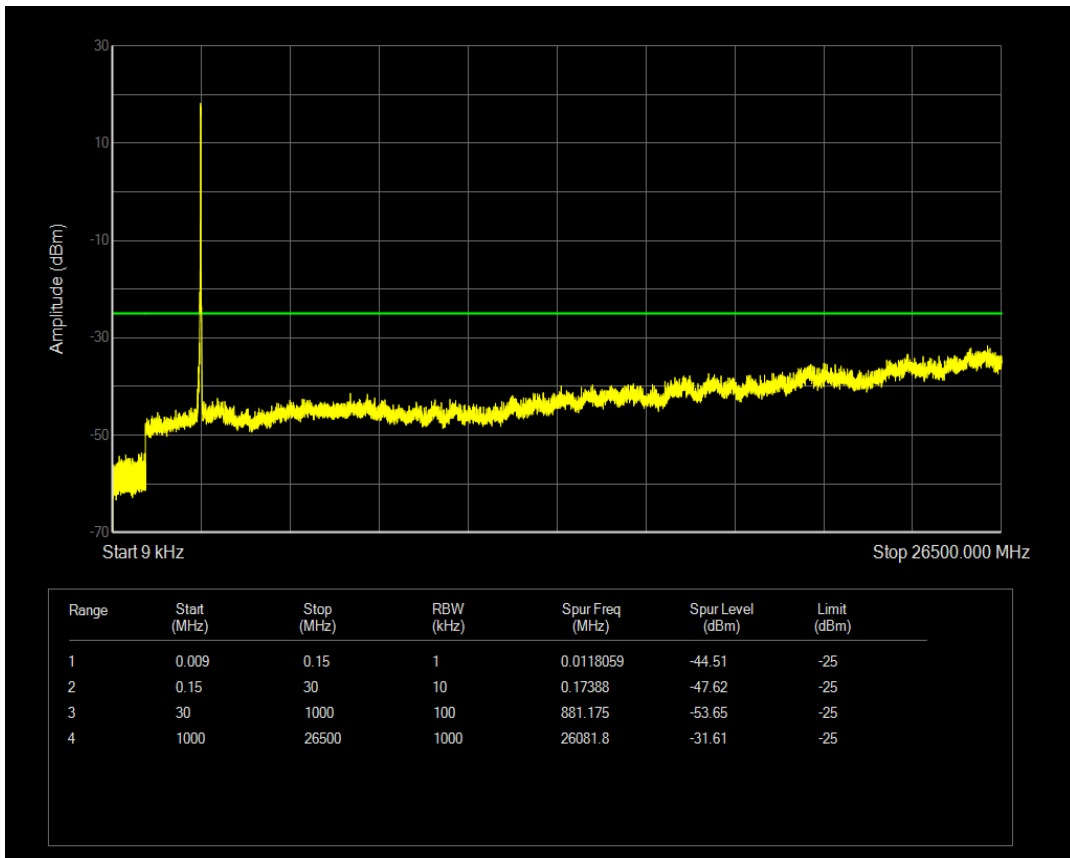

Band41 QPSK BW=20MHz Channel=41140 RB Size=100 Position=#0

Band41 QAM16 BW=20MHz Channel=41140 RB Size=1 Position=#0