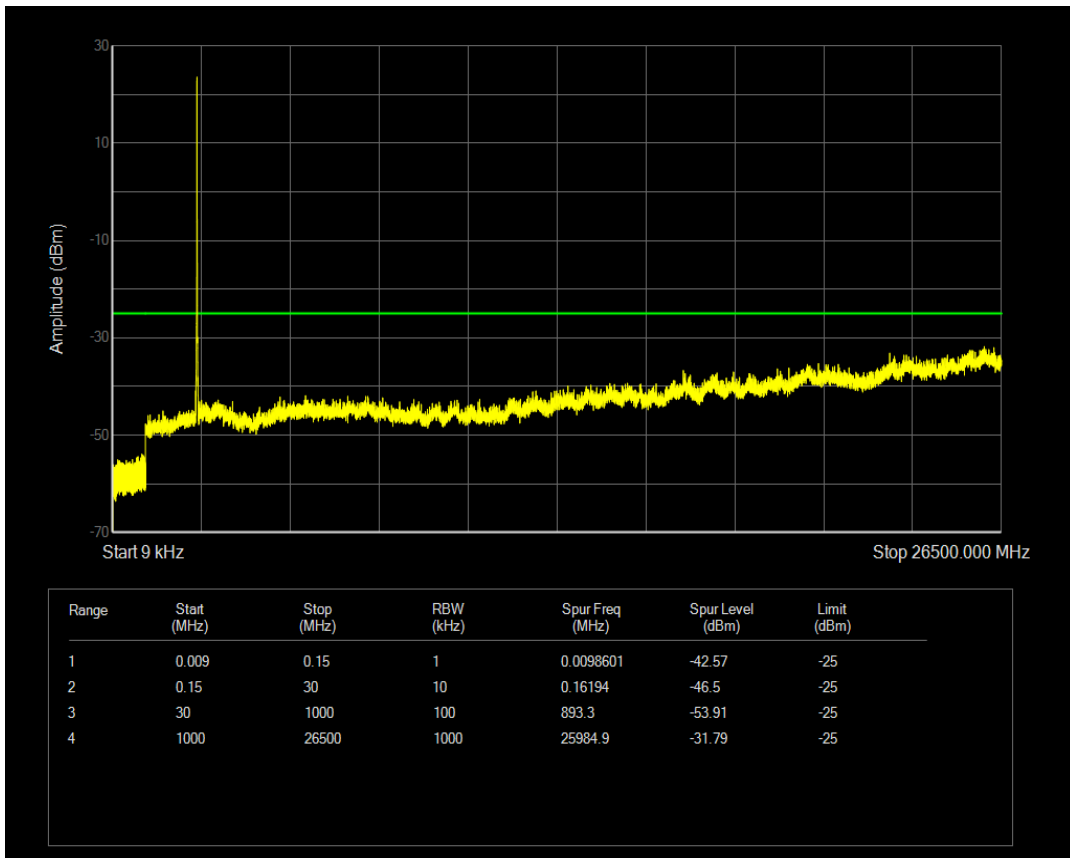

Band7 QPSK BW=5MHz Channel=21100 RB Size=25 Position=#0

Band7 QAM16 BW=5MHz Channel=21100 RB Size=25 Position=#0