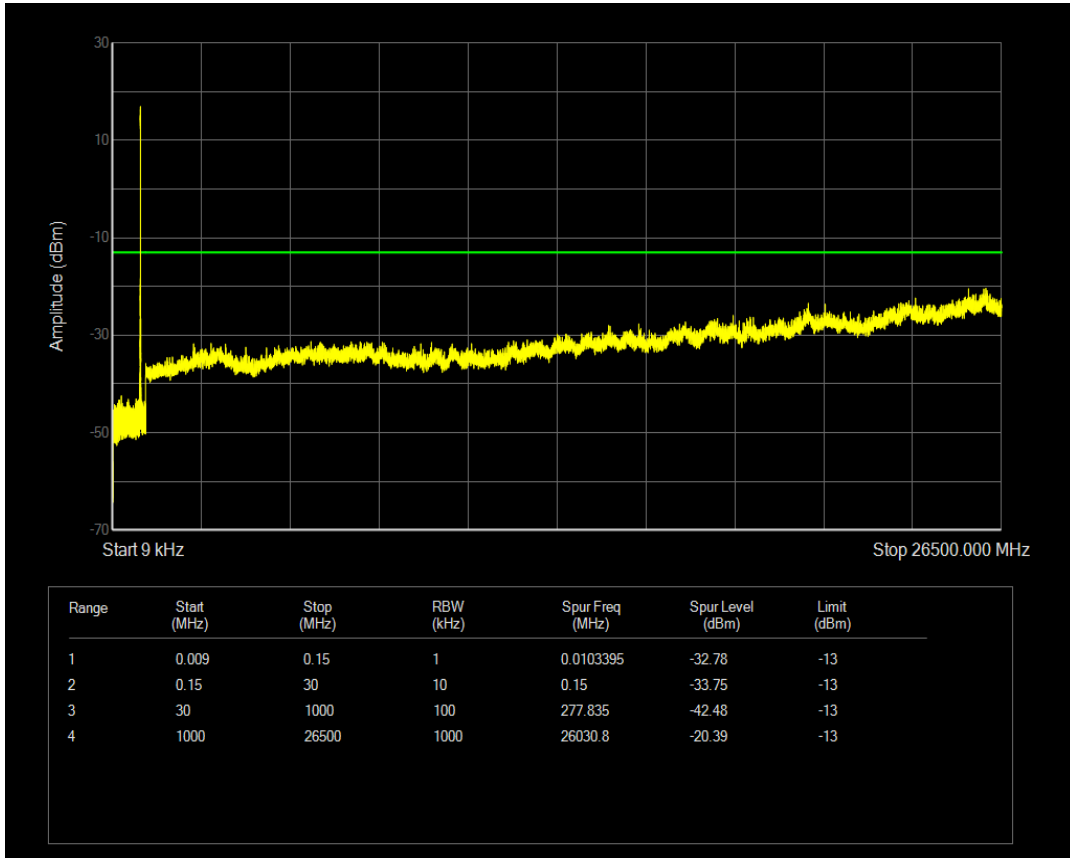

Band5 QPSK BW=3MHz Channel=20635 RB Size=15 Position=#0

Band5 QAM16 BW=3MHz Channel=20635 RB Size=1 Position=#0

Band5 QPSK BW=5MHz Channel=20425 RB Size=1 Position=#0

Band5 QAM16 BW=3MHz Channel=20635 RB Size=15 Position=#0