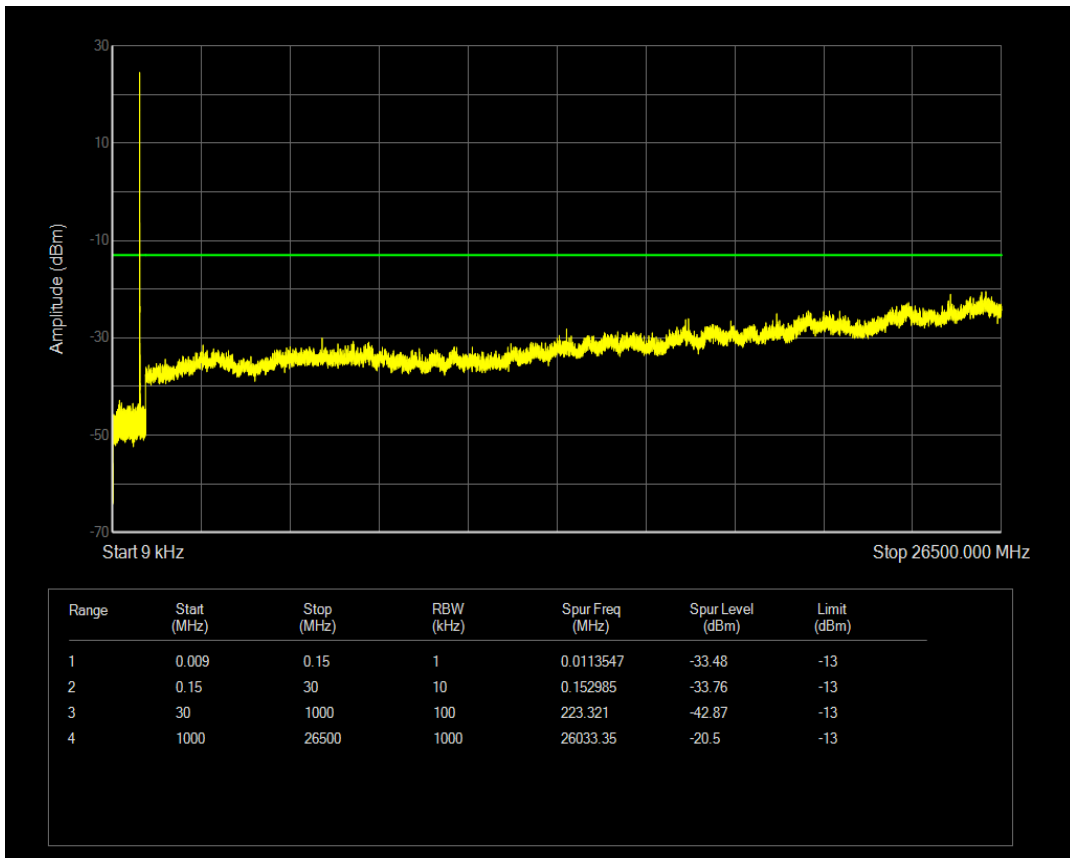

Band41 QPSK BW=20MHz Channel=41140 RB Size=100 Position=#0

Band41 QAM16 BW=20MHz Channel=41140 RB Size=1 Position=#0

Band41 QAM16 BW=20MHz Channel=41140 RB Size=100 Position=#0

Band5 QPSK BW=1.4MHz Channel=20407 RB Size=1 Position=#0

Band5 QAM16 BW=1.4MHz Channel=20407 RB Size=1 Position=#0

Band5 QPSK BW=1.4MHz Channel=20407 RB Size=6 Position=#0

Band5 QAM16 BW=1.4MHz Channel=20407 RB Size=6 Position=#0

Band5 QPSK BW=1.4MHz Channel=20525 RB Size=6 Position=#0