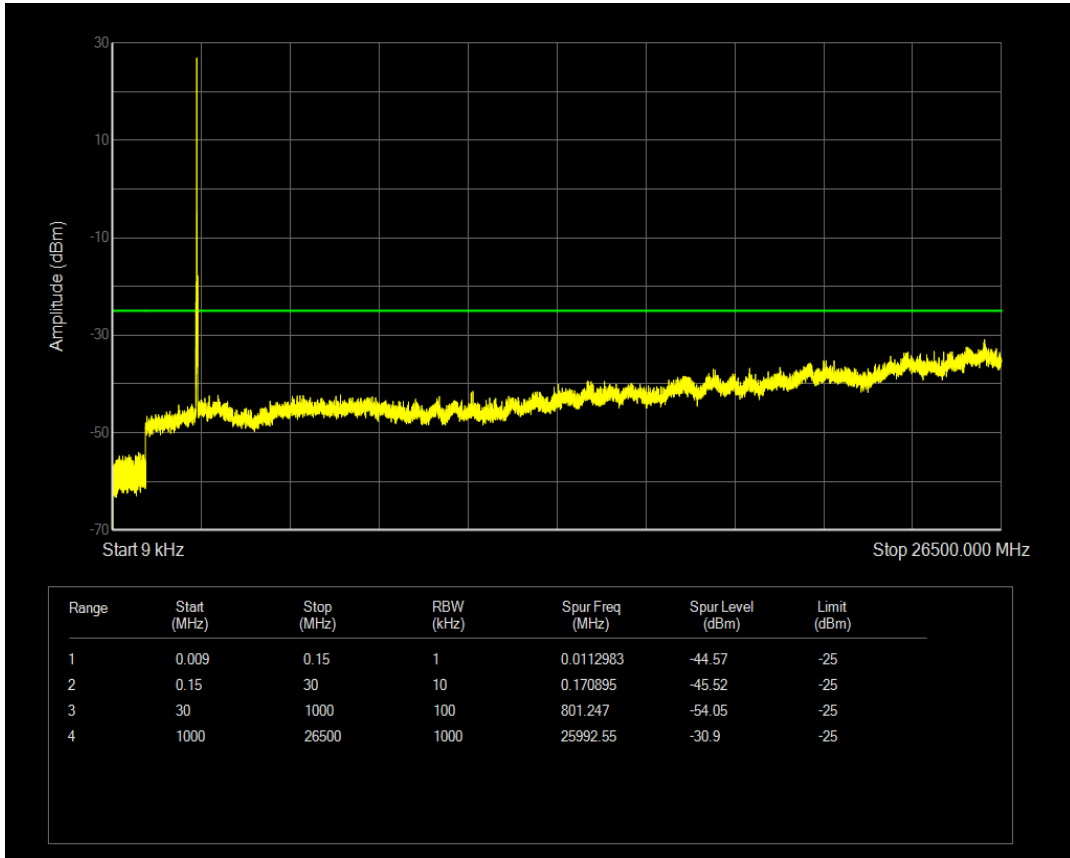

Band7 QAM16 BW=15MHz Channel=21100 RB Size=1 Position=#0

Band7 QAM16 BW=15MHz Channel=21100 RB Size=75 Position=#0