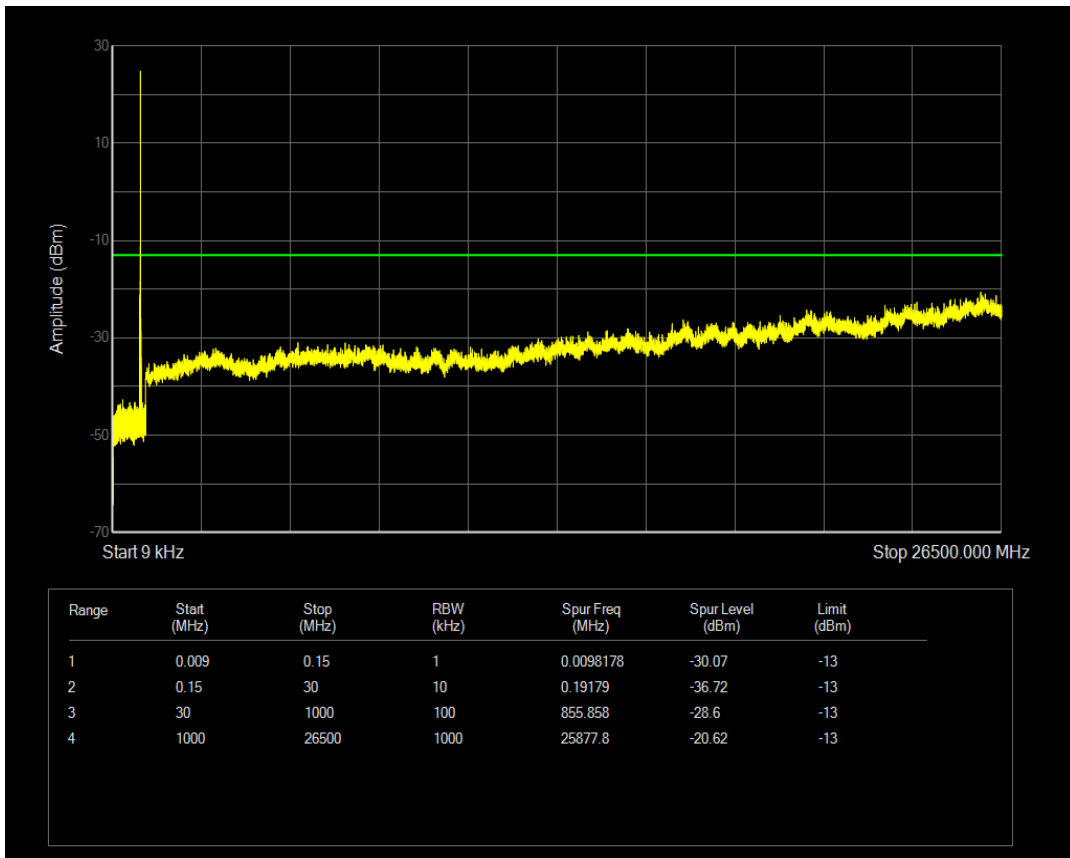

Band5 QPSK BW=1.4MHz Channel=20643 RB Size=1 Position=#0

Band5 QAM16 BW=1.4MHz Channel=20525 RB Size=6 Position=#0