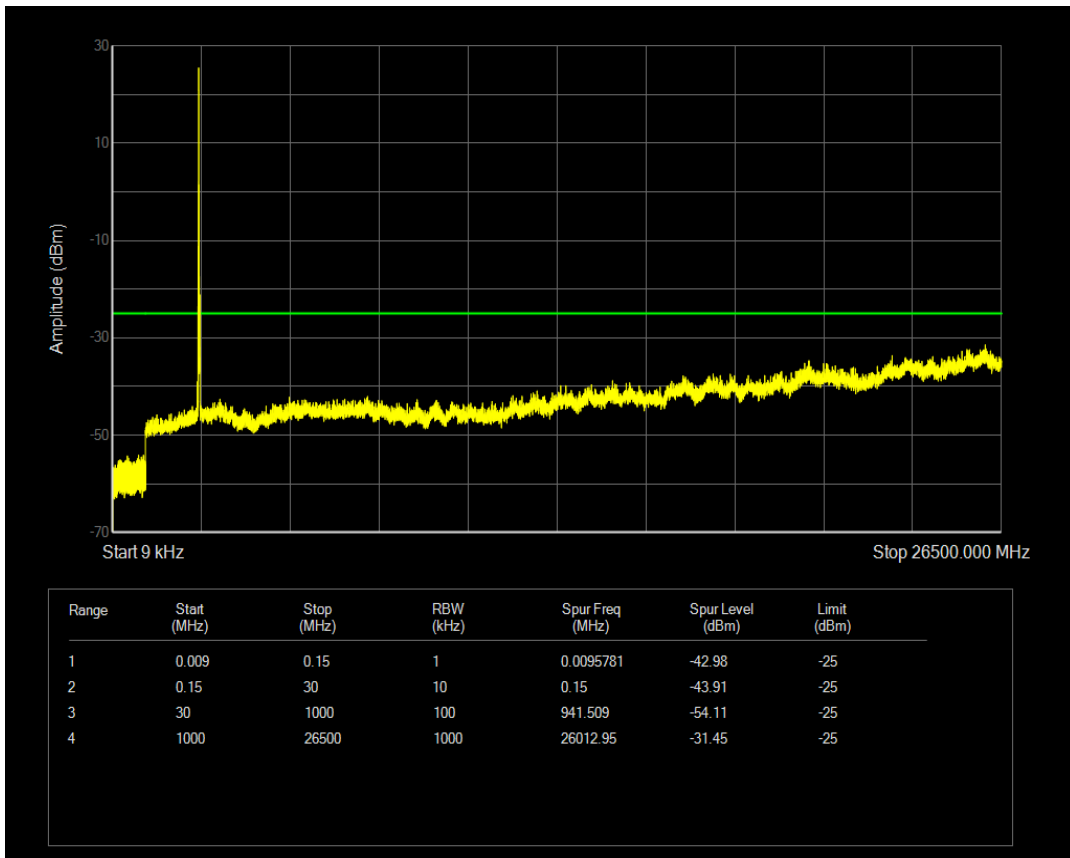

Band41 QPSK BW=20MHz Channel=40620 RB Size=1 Position=#0

Band41 QAM16 BW=20MHz Channel=40620 RB Size=1 Position=#0