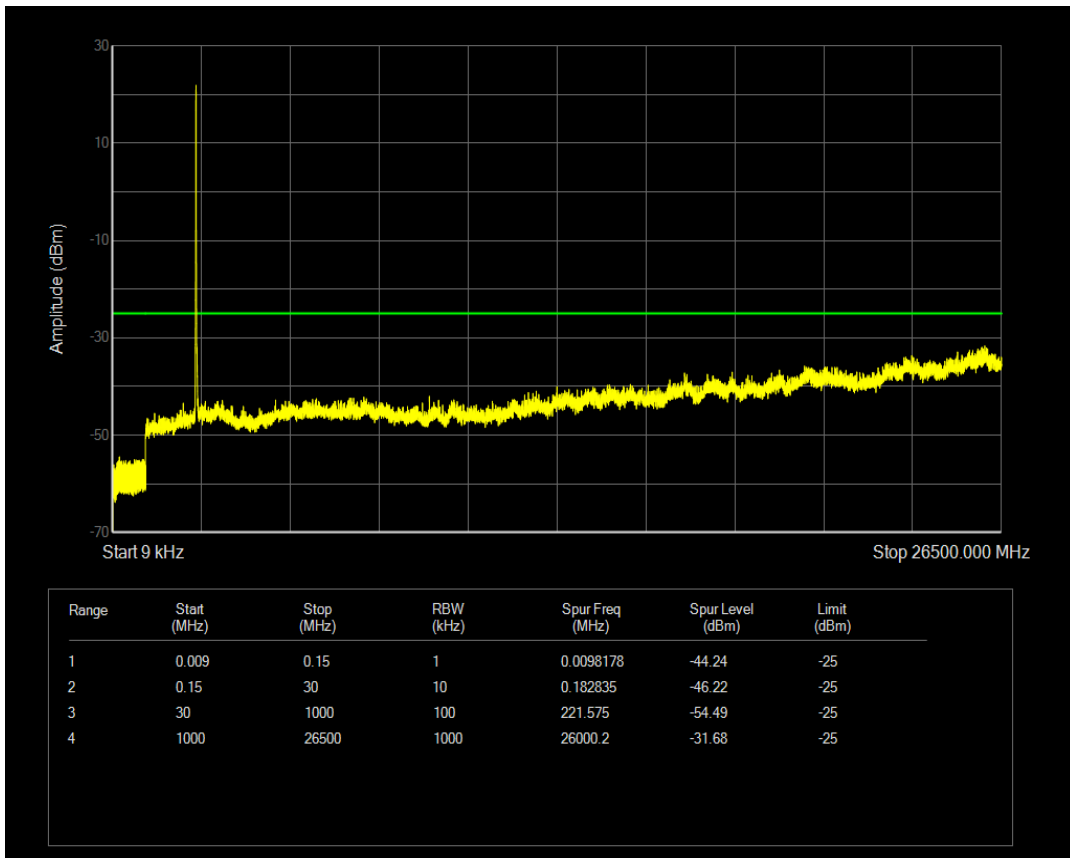

Band7 QPSK BW=5MHz Channel=21425 RB Size=25 Position=#0

Band7 QAM16 BW=5MHz Channel=21425 RB Size=1 Position=#0

Band7 QAM16 BW=5MHz Channel=21425 RB Size=25 Position=#0

Band7 QPSK BW=10MHz Channel=20800 RB Size=1 Position=#0

Band7 QAM16 BW=10MHz Channel=20800 RB Size=1 Position=#0

Band7 QPSK BW=10MHz Channel=20800 RB Size=50 Position=#0

Band7 QAM16 BW=10MHz Channel=20800 RB Size=50 Position=#0

Band7 QPSK BW=10MHz Channel=21100 RB Size=1 Position=#0