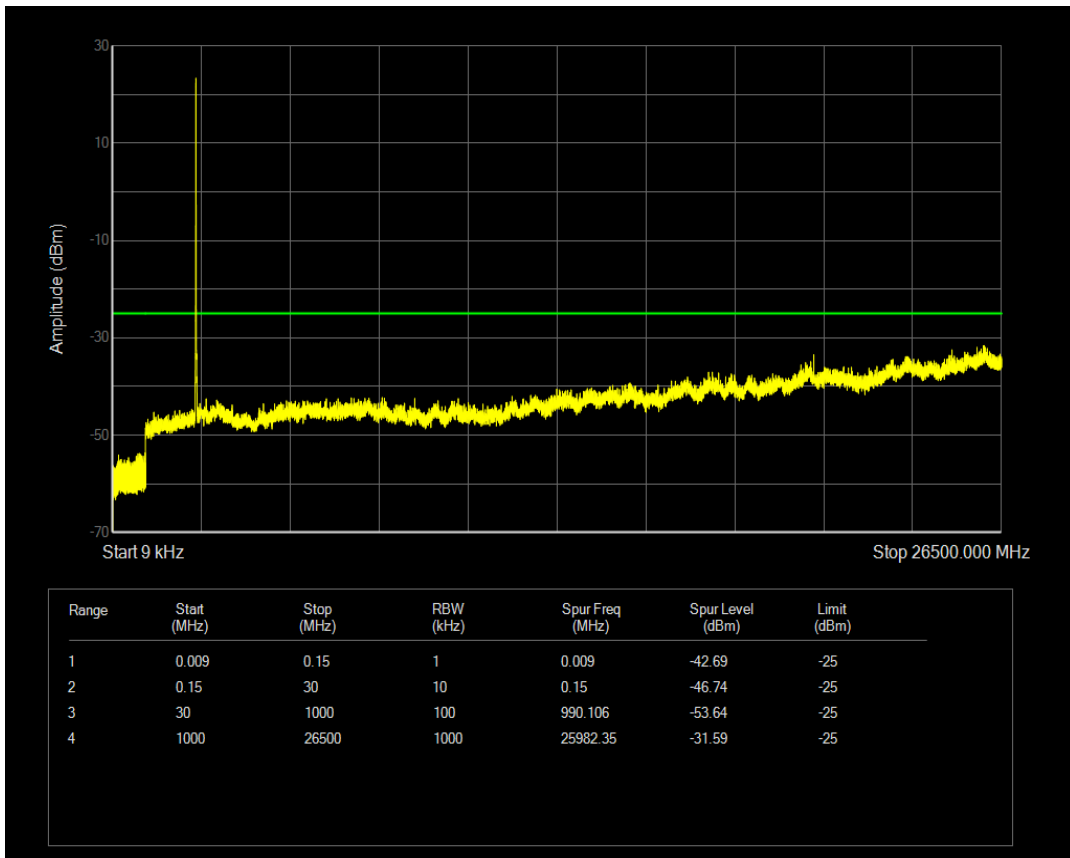

Band7 QAM16 BW=5MHz Channel=20775 RB Size=25 Position=#0

Band7 QPSK BW=5MHz Channel=21100 RB Size=1 Position=#0