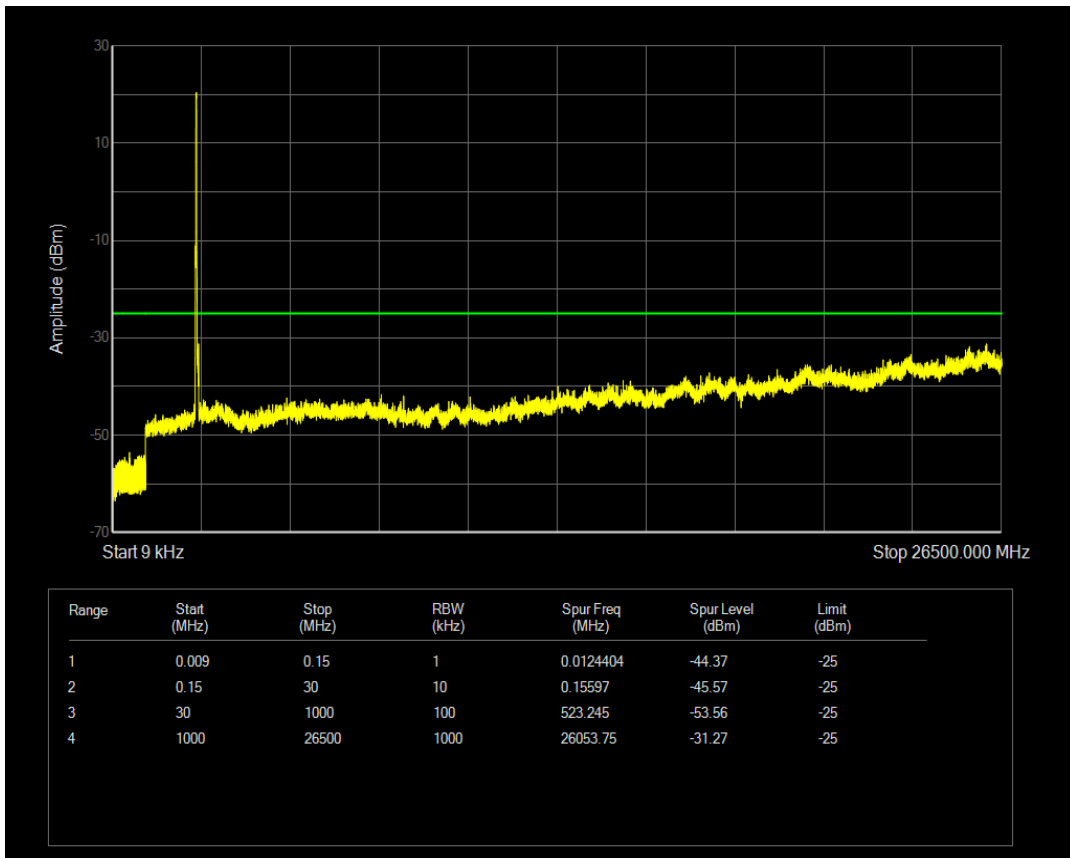

Band7 QPSK BW=15MHz Channel=21375 RB Size=75 Position=#0

Band7 QAM16 BW=15MHz Channel=21375 RB Size=1 Position=#0

Band7 QAM16 BW=15MHz Channel=21375 RB Size=75 Position=#0

Band7 QPSK BW=20MHz Channel=20850 RB Size=1 Position=#0

Band7 QPSK BW=20MHz Channel=20850 RB Size=100 Position=#0

Band7 QAM16 BW=20MHz Channel=20850 RB Size=1 Position=#0

Band7 QAM16 BW=20MHz Channel=20850 RB Size=100 Position=#0

Band7 QPSK BW=20MHz Channel=21100 RB Size=1 Position=#0