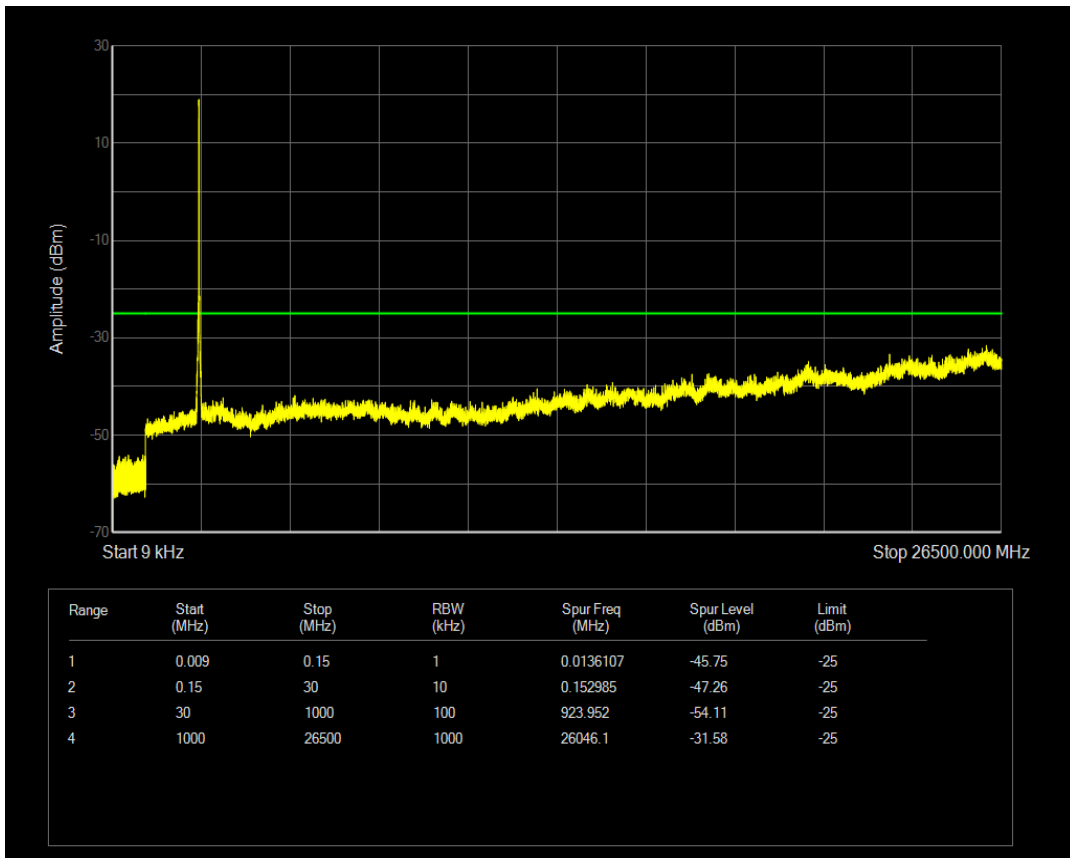

Band41 QAM16 BW=15MHz Channel=40620 RB Size=75 Position=#0

Band41 QPSK BW=15MHz Channel=41165 RB Size=1 Position=#0