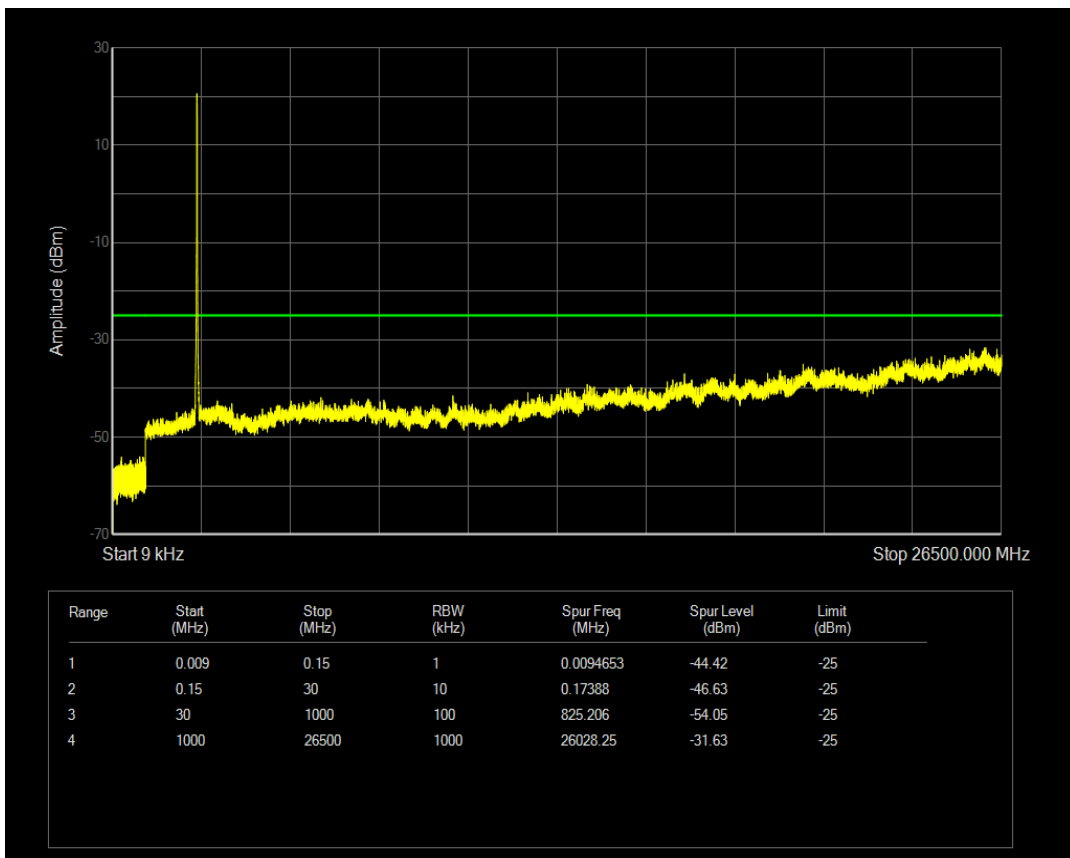

Band7 QAM16 BW=15MHz Channel=21100 RB Size=75 Position=#0

Band7 QPSK BW=15MHz Channel=21375 RB Size=1 Position=#0