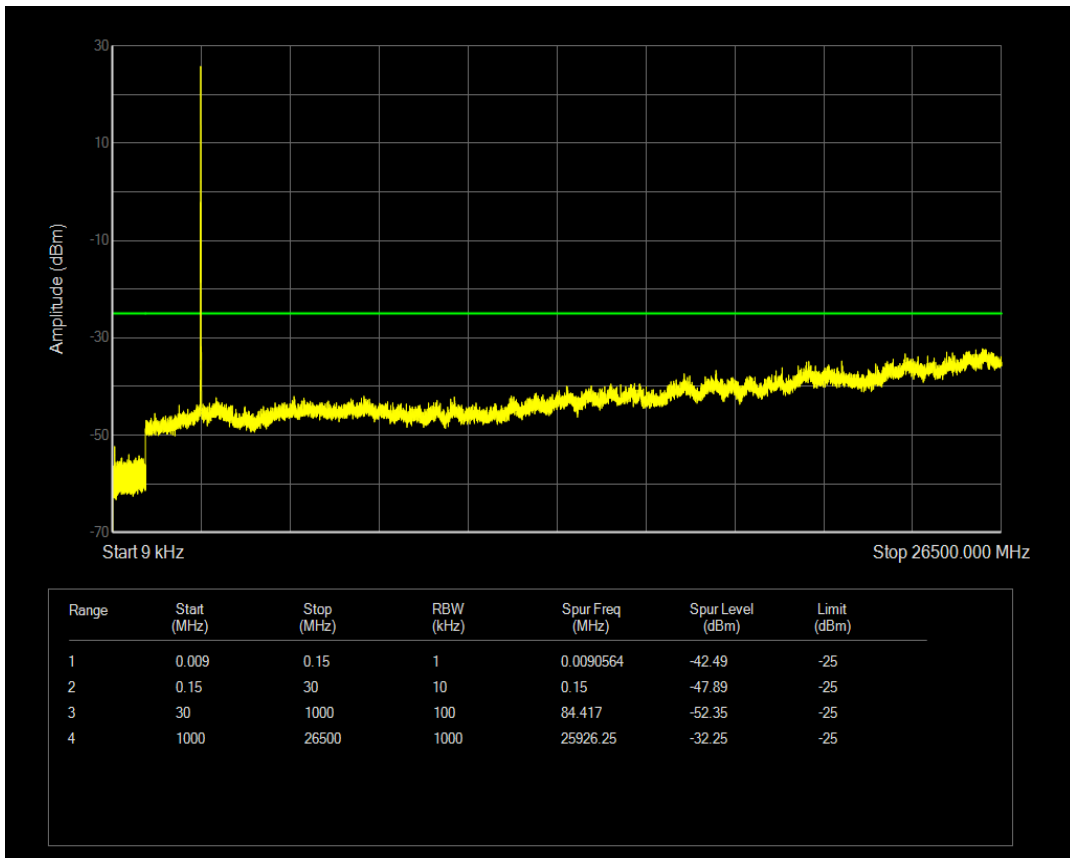

Band41 QAM16 BW=10MHz Channel=41190 RB Size=1 Position=#0

Band41 QPSK BW=10MHz Channel=41190 RB Size=50 Position=#0