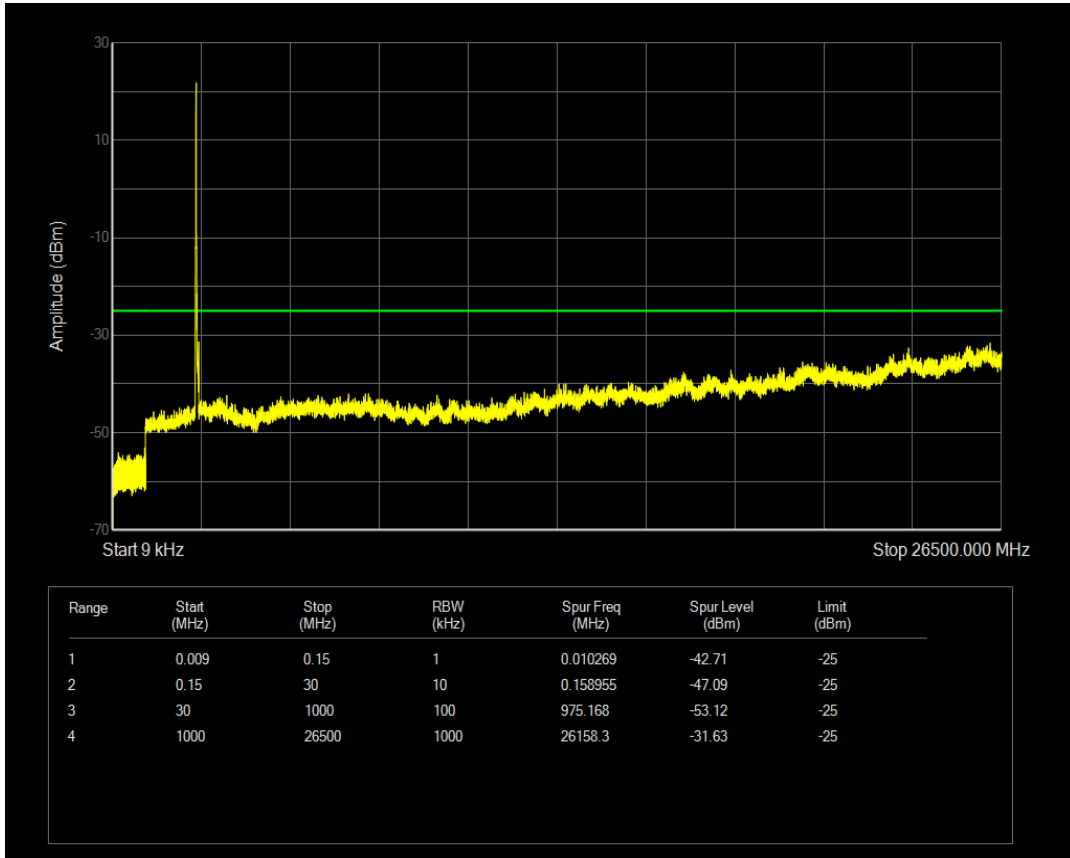

Band7 QPSK BW=10MHz Channel=21400 RB Size=50 Position=#0

Band7 QAM16 BW=10MHz Channel=21400 RB Size=1 Position=#0

Band7 QAM16 BW=10MHz Channel=21400 RB Size=50 Position=#0

Band7 QPSK BW=15MHz Channel=20825 RB Size=75 Position=#0