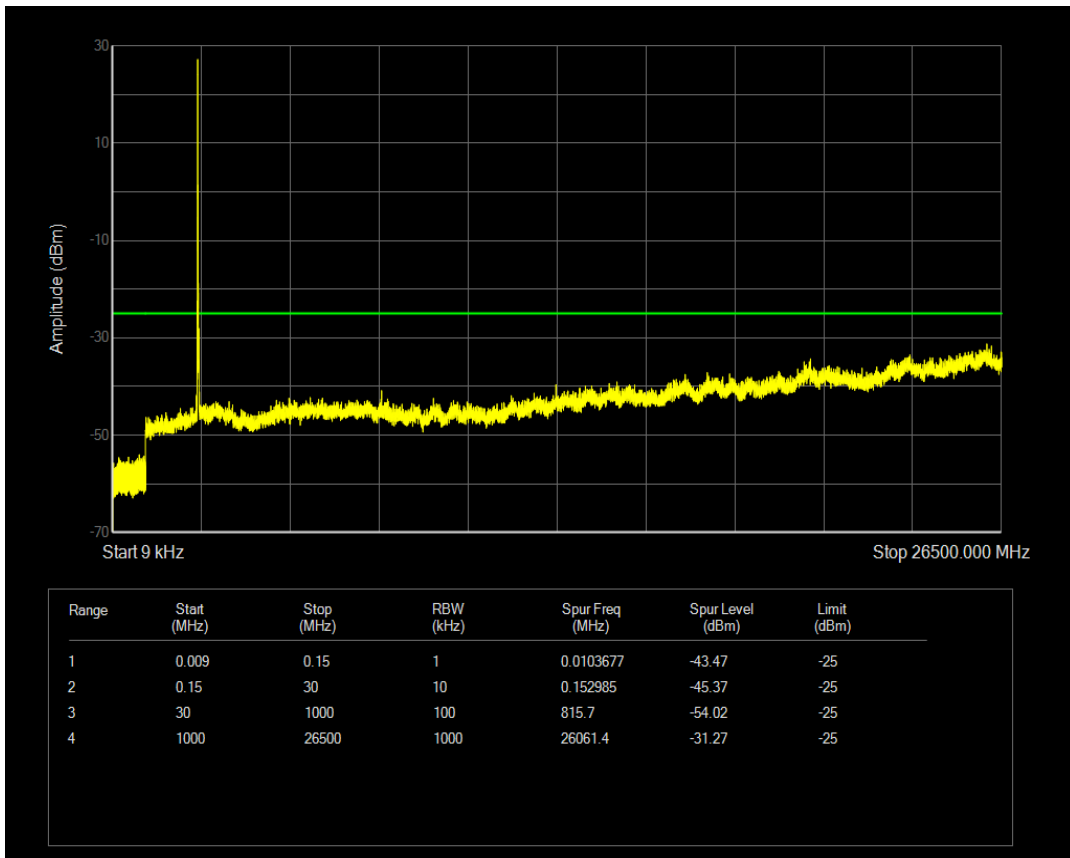

Band41 QPSK BW=20MHz Channel=40340 RB Size=1 Position=#0

Band41 QAM16 BW=15MHz Channel=41165 RB Size=75 Position=#0