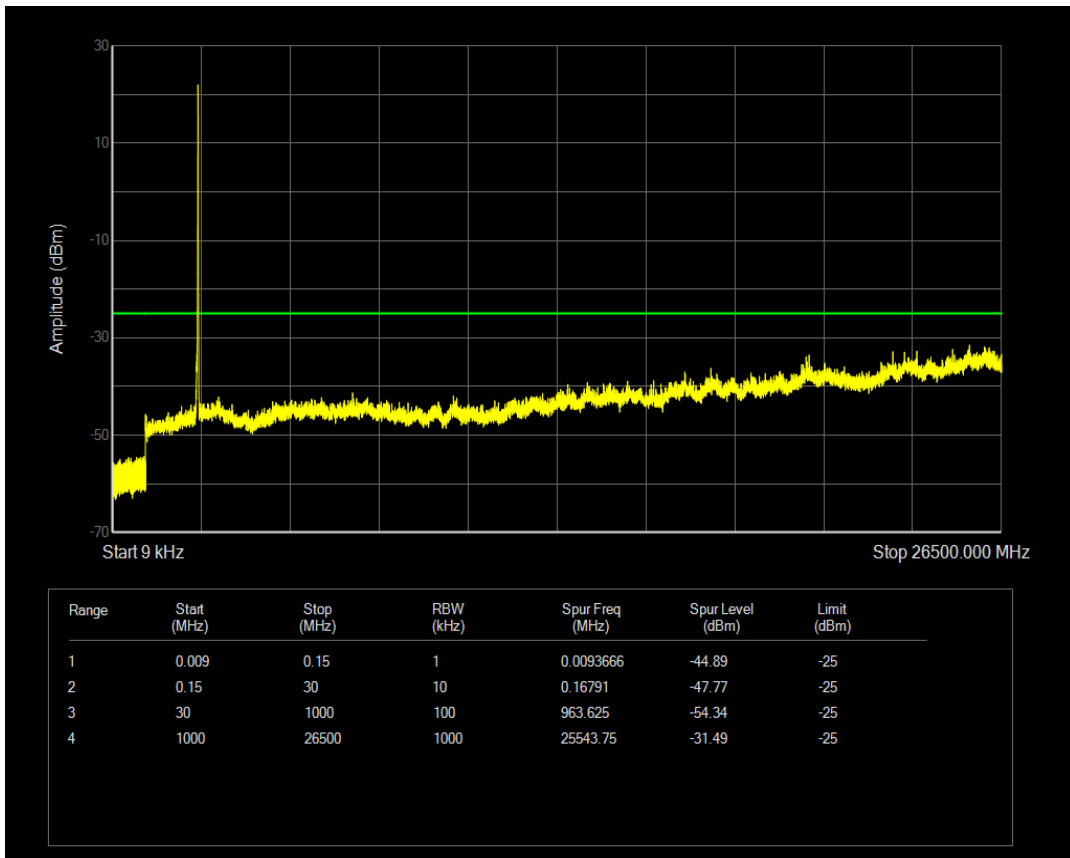

Band7 QAM16 BW=10MHz Channel=21400 RB Size=50 Position=#0

Band7 QPSK BW=15MHz Channel=20825 RB Size=75 Position=#0