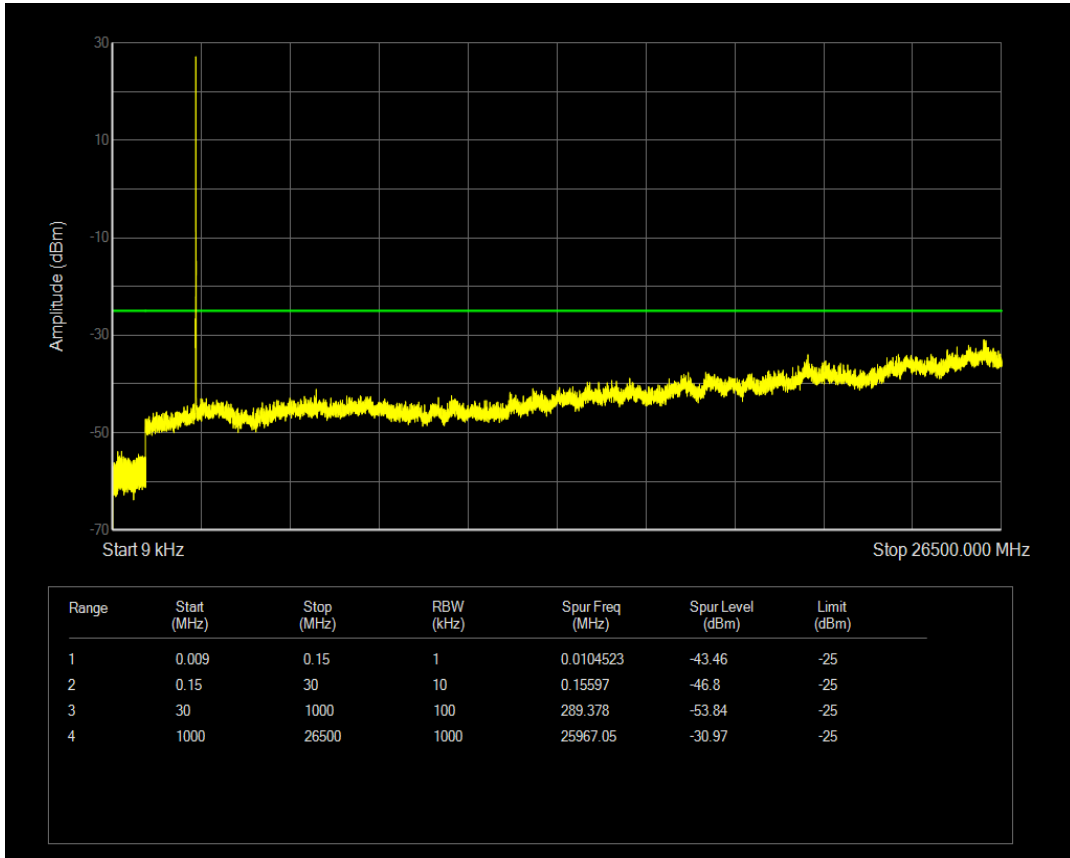

Band5 QAM16 BW=10MHz Channel=20525 RB Size=1 Position=#0

Band5 QPSK BW=10MHz Channel=20525 RB Size=50 Position=#0

Band5 QAM16 BW=10MHz Channel=20525 RB Size=50 Position=#0

Band5 QPSK BW=10MHz Channel=20600 RB Size=50 Position=#0

Band5 QPSK BW=10MHz Channel=20600 RB Size=1 Position=#0

Band5 QAM16 BW=10MHz Channel=20600 RB Size=1 Position=#0

Band5 QAM16 BW=10MHz Channel=20600 RB Size=50 Position=#0

Band7 QPSK BW=5MHz Channel=20775 RB Size=25 Position=#0

Band7 QPSK BW=5MHz Channel=20775 RB Size=1 Position=#0

Band7 QAM16 BW=5MHz Channel=20775 RB Size=1 Position=#0

Band7 QAM16 BW=5MHz Channel=20775 RB Size=25 Position=#0

Band7 QPSK BW=5MHz Channel=21100 RB Size=1 Position=#0