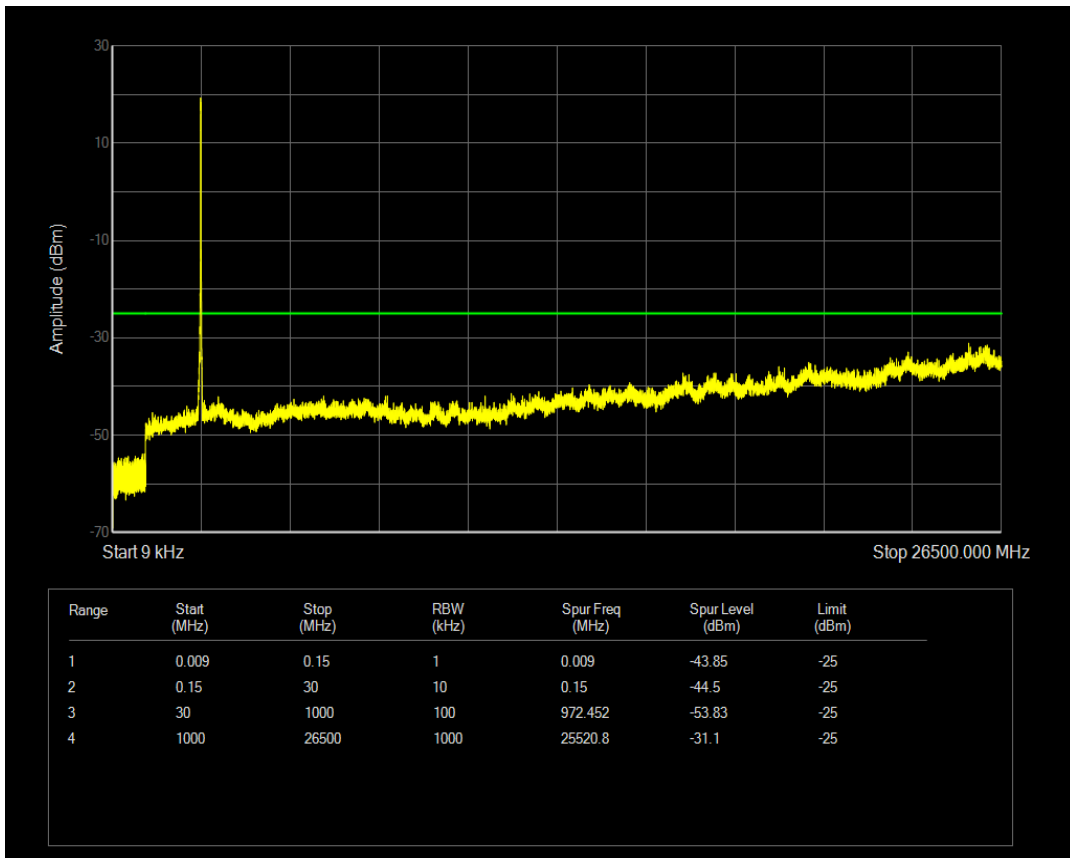

Band41 QPSK BW=15MHz Channel=41165 RB Size=75 Position=#0

Band41 QAM16 BW=15MHz Channel=41165 RB Size=1 Position=#0