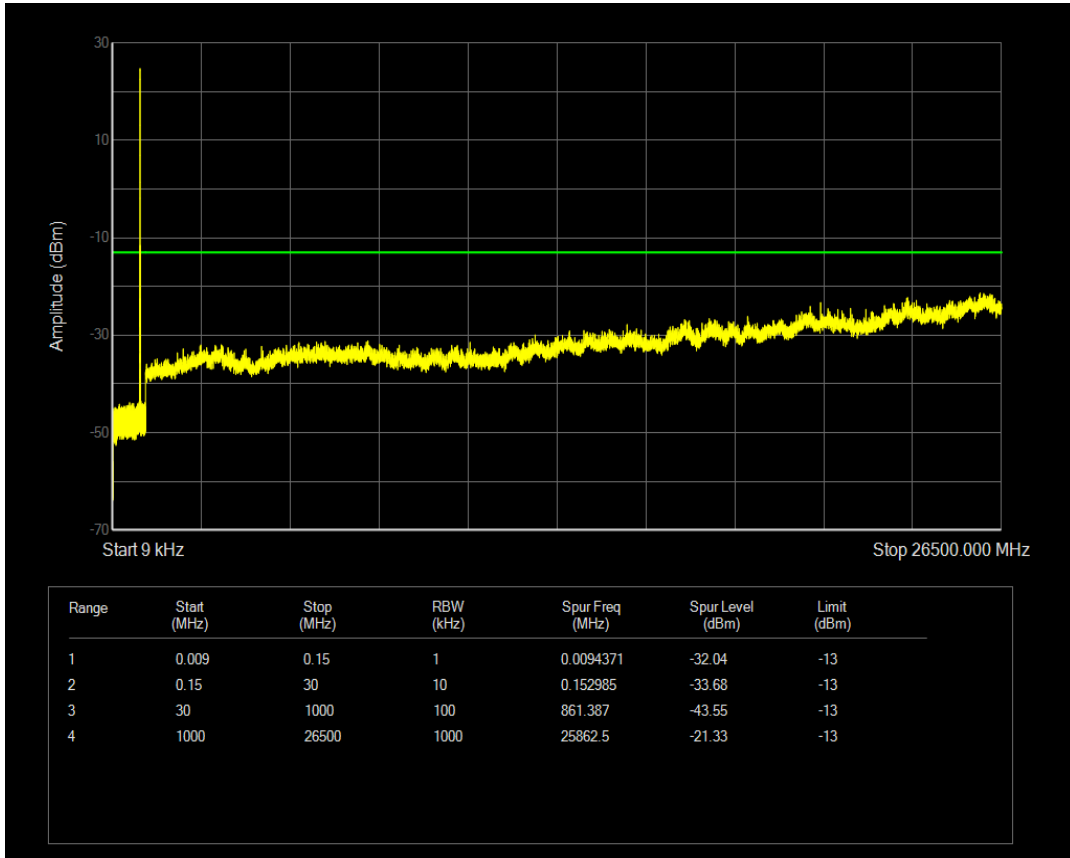

Band5 QPSK BW=3MHz Channel=20415 RB Size=15 Position=#0

Band5 QAM16 BW=3MHz Channel=20415 RB Size=1 Position=#0

Band5 QAM16 BW=3MHz Channel=20415 RB Size=15 Position=#0

Band5 QPSK BW=3MHz Channel=20525 RB Size=1 Position=#0