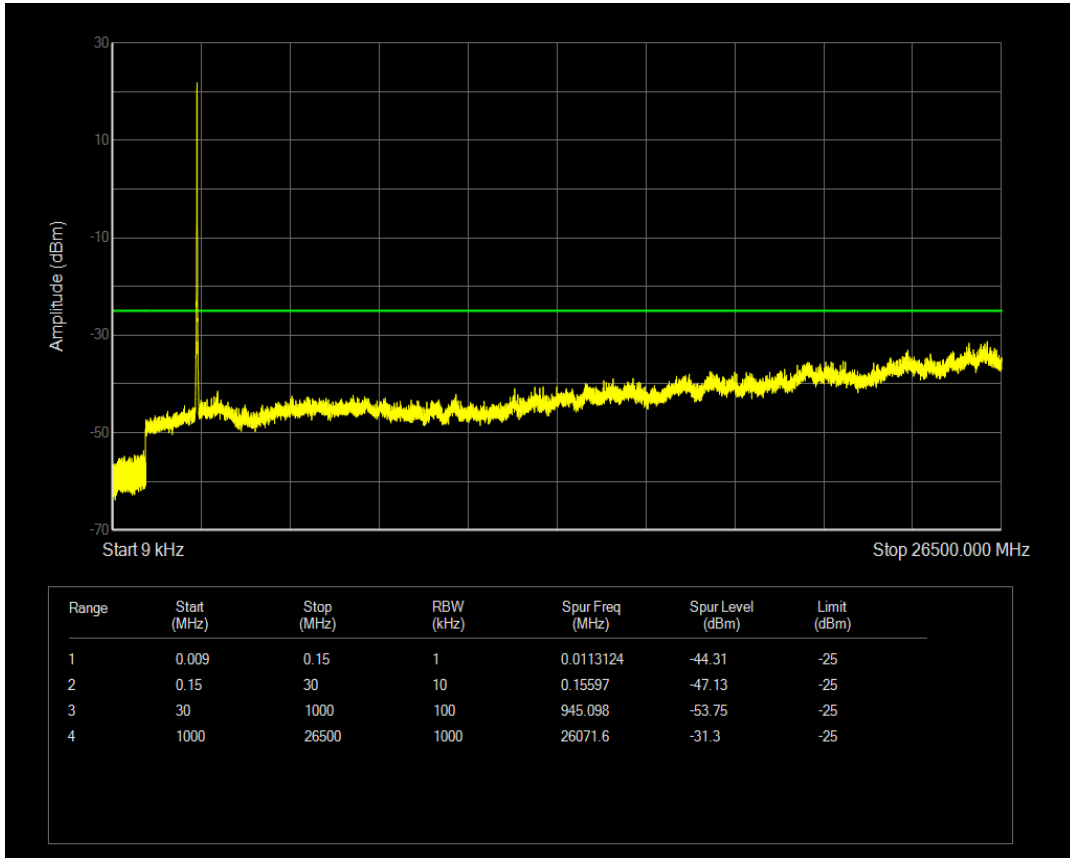

Band7 QAM16 BW=10MHz Channel=20800 RB Size=1 Position=#0

Band7 QPSK BW=10MHz Channel=20800 RB Size=50 Position=#0

Band7 QAM16 BW=10MHz Channel=20800 RB Size=50 Position=#0

Band7 QPSK BW=10MHz Channel=21100 RB Size=1 Position=#0

Band7 QPSK BW=10MHz Channel=21100 RB Size=50 Position=#0

Band7 QAM16 BW=10MHz Channel=21100 RB Size=50 Position=#0

Band7 QAM16 BW=10MHz Channel=21100 RB Size=1 Position=#0

Band7 QPSK BW=10MHz Channel=21400 RB Size=1 Position=#0