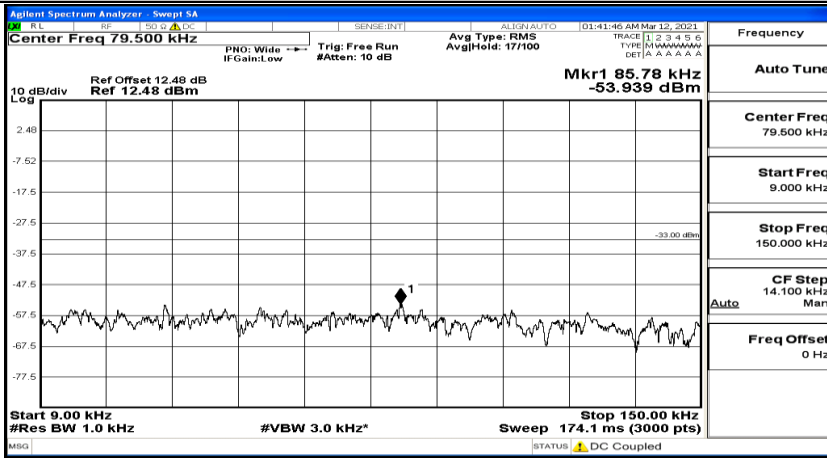

(Channel Bandwidth: 3 MHz)_MCH_16QAM_1RB#14