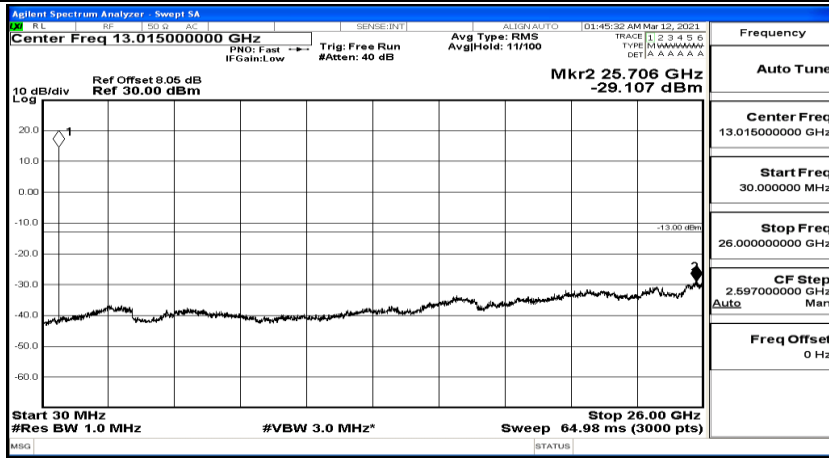

(Channel Bandwidth: 5 MHz)_LCH_16QAM_1RB#24