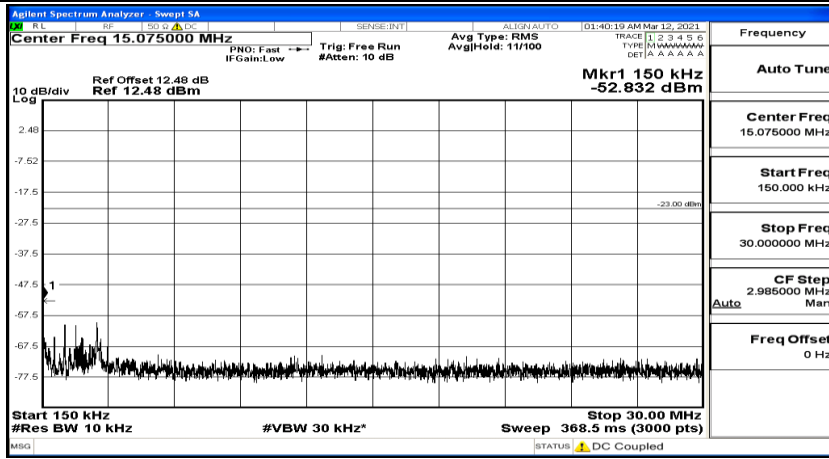

(Channel Bandwidth: 3 MHz)_LCH_QPSK_1RB#14

Frequency
Auto Tune
Center Freq 79.500 kHz
Start Freq 9.000 kHz
Stop Freq 150.000 kHz
CF Step 14.100 kHz Man
Freq Offset 0 Hz

(Channel Bandwidth: 3 MHz)_MCH_QPSK_1RB#0