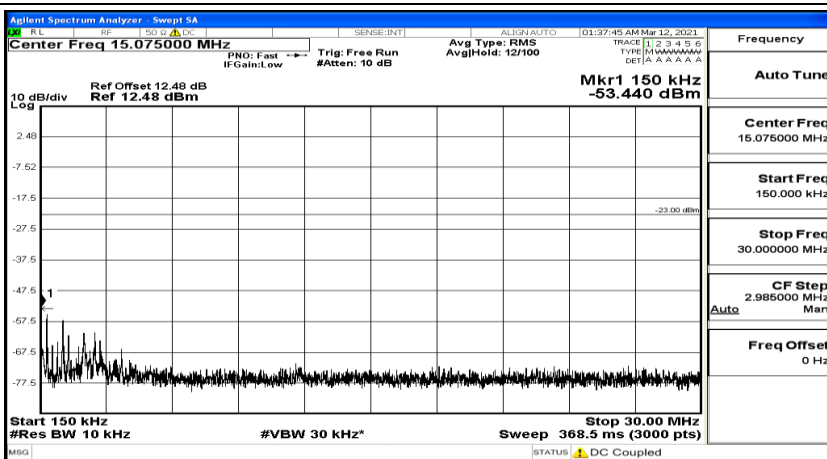

(Channel Bandwidth: 1.4 MHz)_HCH_16QAM_1RB#3

(Channel Bandwidth: 1.4 MHz)_HCH_16QAM_1RB#5

Channel Bandwidth: 3 MHz

(Channel Bandwidth: 3 MHz)_LCH_QPSK_1RB#0

(Channel Bandwidth: 3 MHz)_LCH_QPSK_1RB#7

Frequency
Auto Tune
Center Freq 79.500 kHz
Start Freq 9.000 kHz
Stop Freq 150.000 kHz
CF Step 14.100 kHz Man
Freq Offset 0 Hz