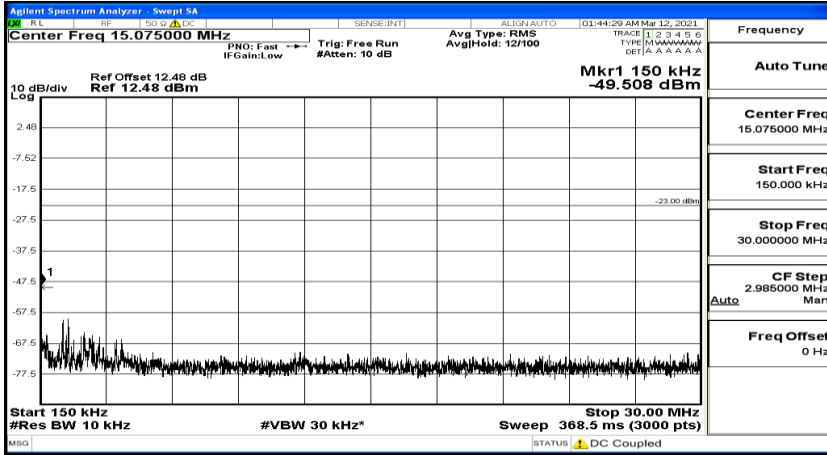

Channel Bandwidth: 5 MHz

(Channel Bandwidth: 5 MHz)_LCH_QPSK_1RB#0

(Channel Bandwidth: 5 MHz)_LCH_QPSK_1RB#12

Frequency
Auto Tune
Center Freq 79.500 kHz
Start Freq 9.000 kHz
Stop Freq 150.000 kHz
CF Step 14.100 kHz Man
Freq Offset 0 Hz