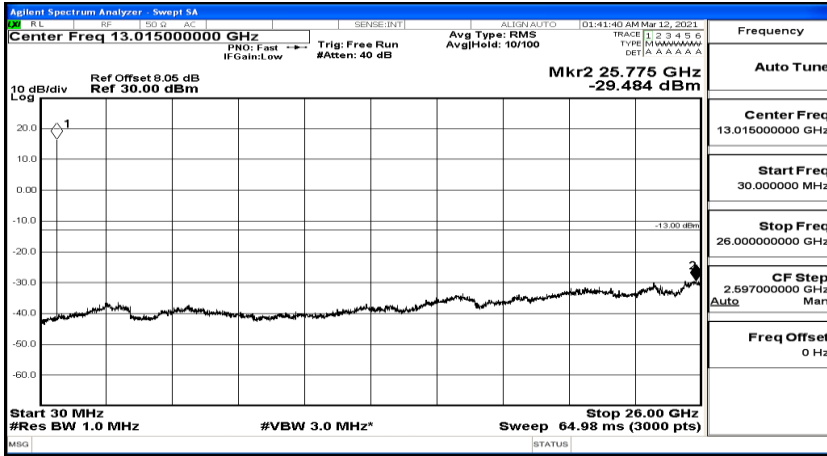

(Channel Bandwidth: 3 MHz)_MCH_16QAM_1RB#14