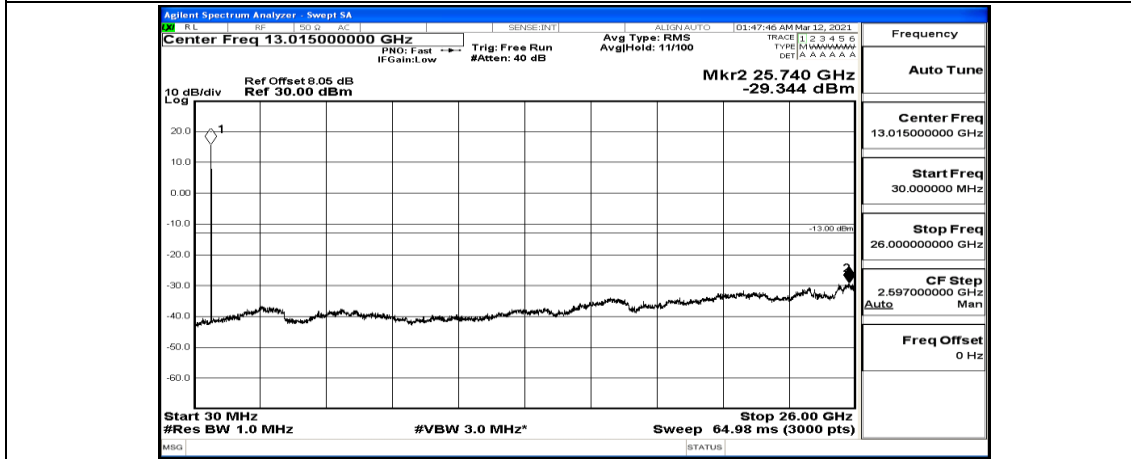

(Channel Bandwidth: 5 MHz)_HCH_16QAM_1RB#0