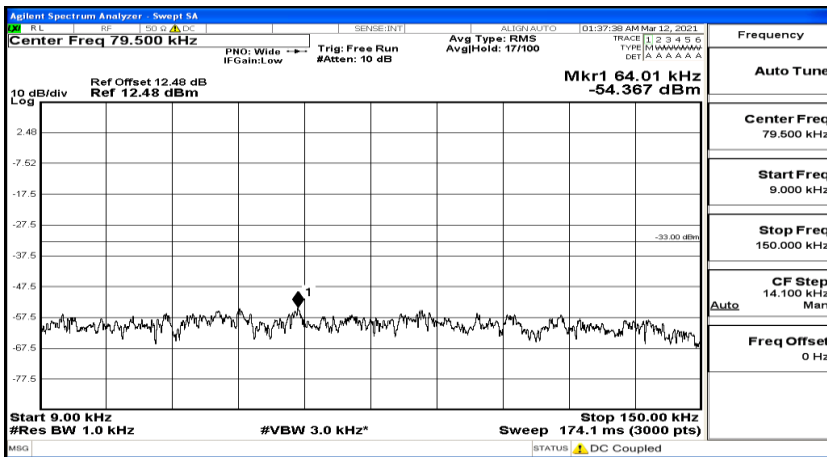

(Channel Bandwidth: 1.4 MHz)_HCH_16QAM_1RB#3

(Channel Bandwidth: 1.4 MHz)_HCH_16QAM_1RB#5

Channel Bandwidth: 3 MHz

(Channel Bandwidth: 3 MHz)_LCH_QPSK_1RB#0

(Channel Bandwidth: 3 MHz)_LCH_QPSK_1RB#7

Frequency
Auto Tune
Center Freq 79.500 kHz
Start Freq 9.000 kHz
Stop Freq 150.000 kHz
CF Step 14.100 kHz Man
Freq Offset 0 Hz

Frequency
Auto Tune
Center Freq 15.075000 MHz
Start Freq 150.000 kHz
Stop Freq 30.000000 MHz
CF Step 2.985000 MHz Man
Freq Offset 0 Hz

Frequency
Auto Tune
Center Freq 13.015000000 GHz
Start Freq 30.000000 MHz
Stop Freq 26.000000000 GHz
CF Step 2.597000000 GHz Man
Freq Offset 0 Hz