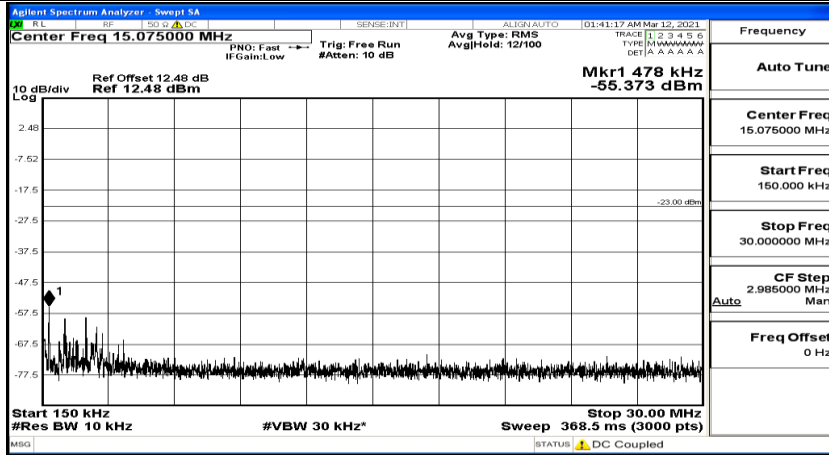

(Channel Bandwidth: 3 MHz)_MCH_16QAM_1RB#0

(Channel Bandwidth: 3 MHz)_MCH_16QAM_1RB#7