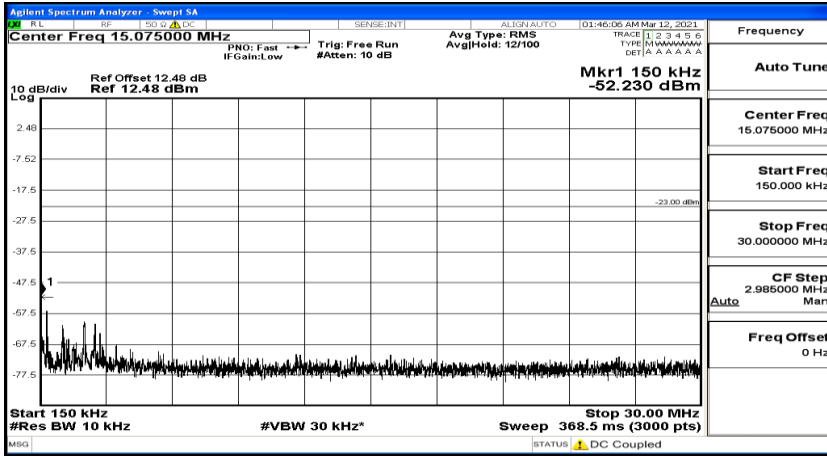

(Channel Bandwidth: 5 MHz)_LCH_QPSK_1RB#24

Frequency
Auto Tune
Center Freq 79.500 kHz
Start Freq 9.000 kHz
Stop Freq 150.000 kHz
CF Step 14.100 kHz Man
Freq Offset 0 Hz

(Channel Bandwidth: 5 MHz)_MCH_QPSK_1RB#0