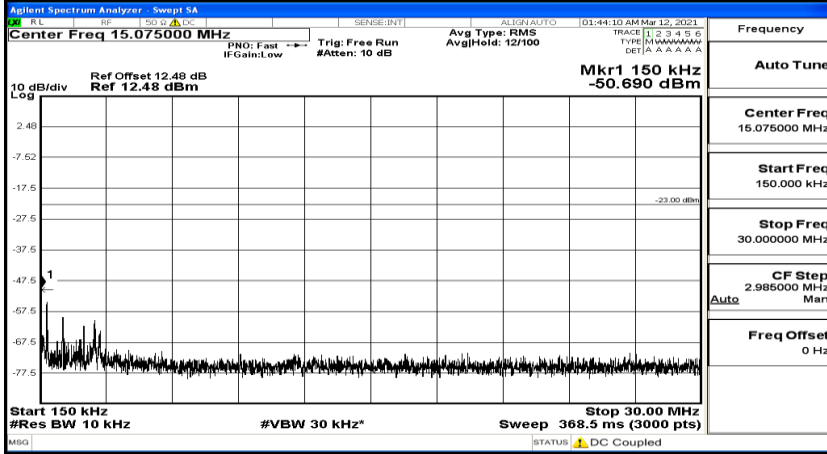

Channel Bandwidth: 5 MHz

(Channel Bandwidth: 5 MHz)_LCH_QPSK_1RB#0

(Channel Bandwidth: 5 MHz)_LCH_QPSK_1RB#12

Frequency
Auto Tune
Center Freq 79.500 kHz
Start Freq 9.000 kHz
Stop Freq 150.000 kHz
CF Step 14.100 kHz Man
Freq Offset 0 Hz