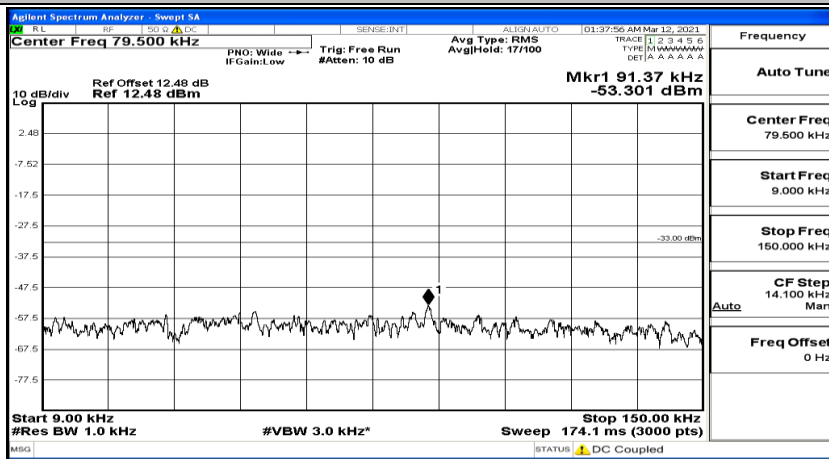

(Channel Bandwidth: 1.4 MHz)_HCH_16QAM_1RB#3

(Channel Bandwidth: 1.4 MHz)_HCH_16QAM_1RB#5

Channel Bandwidth: 3 MHz

(Channel Bandwidth: 3 MHz)_LCH_QPSK_1RB#0

(Channel Bandwidth: 3 MHz)_LCH_QPSK_1RB#7

Frequency
Auto Tune
Center Freq 79.500 kHz
Start Freq 9.000 kHz
Stop Freq 150.000 kHz
CF Step 14.100 kHz Man
Freq Offset 0 Hz