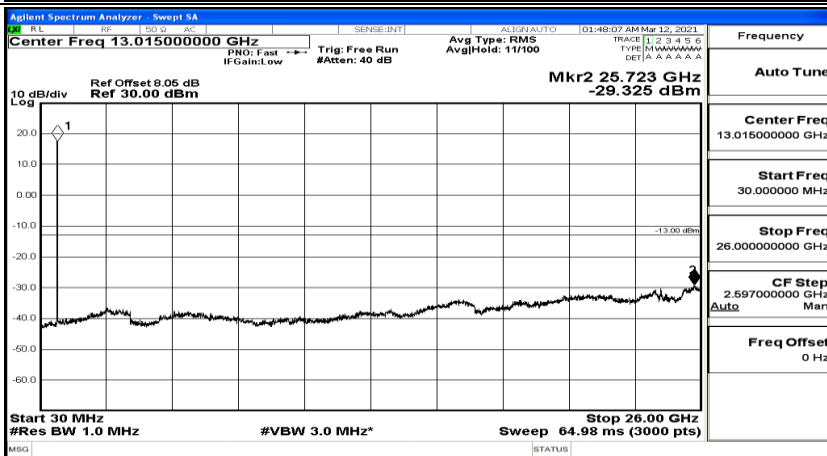

(Channel Bandwidth: 5 MHz)_HCH_QPSK_1RB#0

(Channel Bandwidth: 5 MHz)_HCH_QPSK_1RB#12