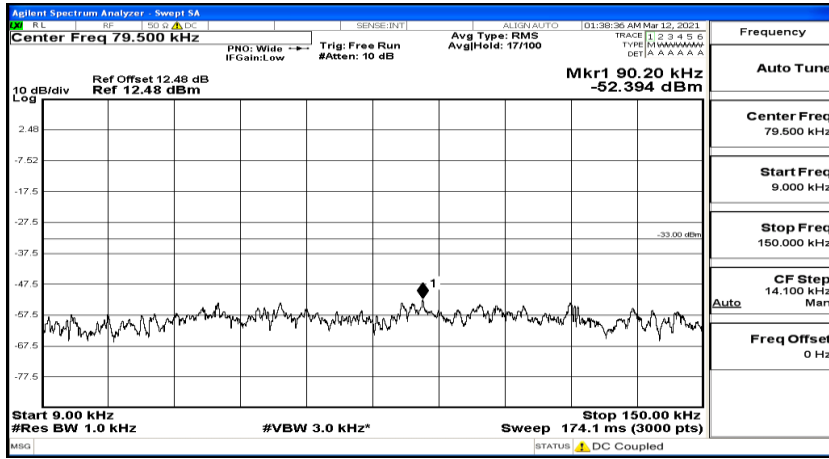

(Channel Bandwidth: 1.4 MHz)_HCH_16QAM_1RB#3

(Channel Bandwidth: 1.4 MHz)_HCH_16QAM_1RB#5

Channel Bandwidth: 3 MHz

(Channel Bandwidth: 3 MHz)_LCH_QPSK_1RB#0

(Channel Bandwidth: 3 MHz)_LCH_QPSK_1RB#7

Frequency
Auto Tune
Center Freq 79.500 kHz
Start Freq 9.000 kHz
Stop Freq 150.000 kHz
CF Step 14.100 kHz Man
Freq Offset 0 Hz

Frequency
Auto Tune
Center Freq 15.075000 MHz
Start Freq 150.000 kHz
Stop Freq 30.000000 MHz
CF Step 2.985000 MHz Man
Freq Offset 0 Hz

Frequency
Auto Tune
Center Freq 13.015000000 GHz
Start Freq 30.000000 MHz
Stop Freq 26.000000000 GHz
CF Step 2.597000000 GHz Man
Freq Offset 0 Hz