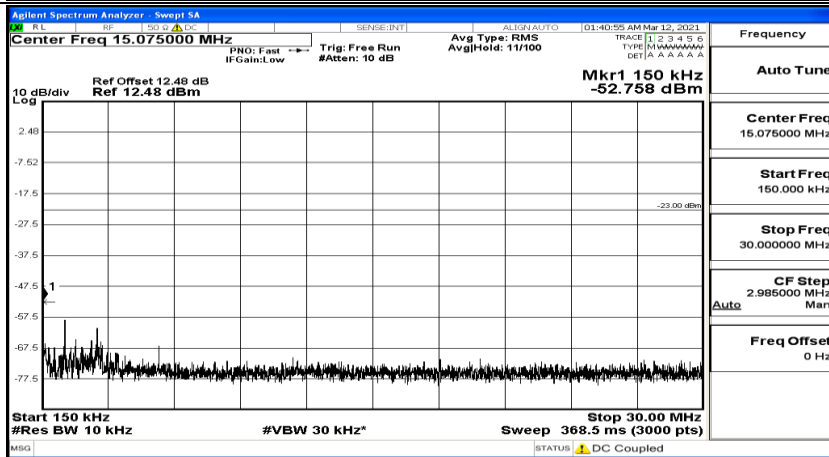

(Channel Bandwidth: 3 MHz)_MCH_QPSK_1RB#14