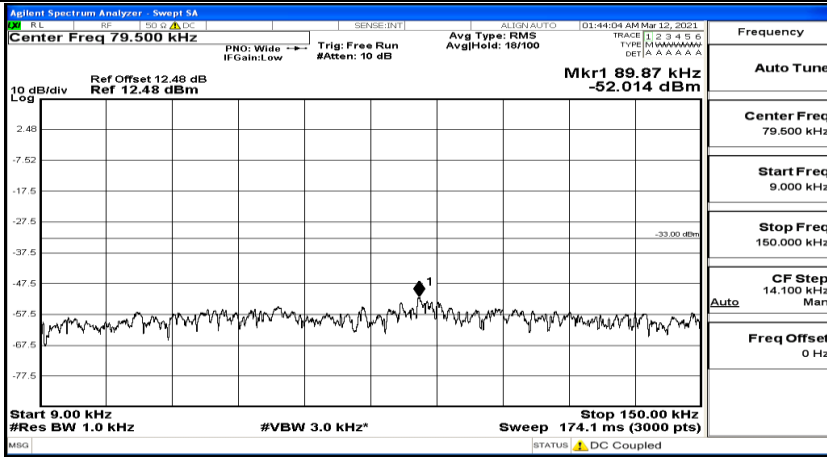

Channel Bandwidth: 5 MHz

(Channel Bandwidth: 5 MHz)_LCH_QPSK_1RB#0

(Channel Bandwidth: 5 MHz)_LCH_QPSK_1RB#12

Frequency
Auto Tune
Center Freq 79.500 kHz
Start Freq 9.000 kHz
Stop Freq 150.000 kHz
CF Step 14.100 kHz Man
Freq Offset 0 Hz