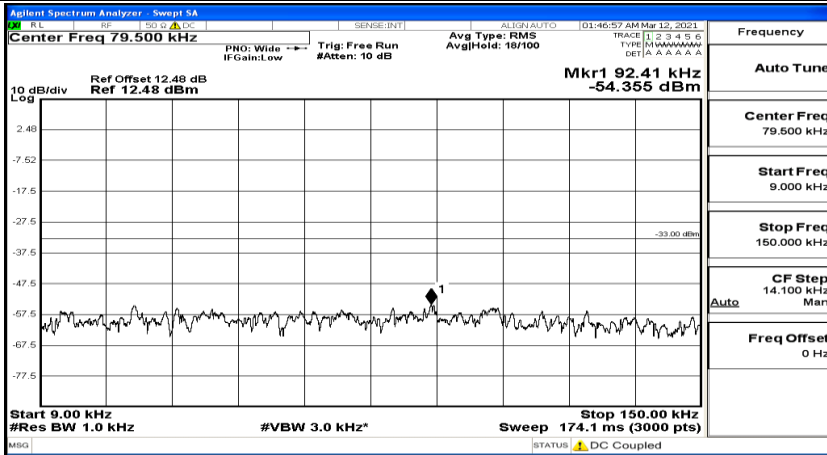

(Channel Bandwidth: 5 MHz)_MCH_16QAM_1RB#0

Frequency
Auto Tune
Center Freq 79.500 kHz
Start Freq 9.000 kHz
Stop Freq 150.000 kHz
CF Step 14.100 kHz Man
Freq Offset 0 Hz