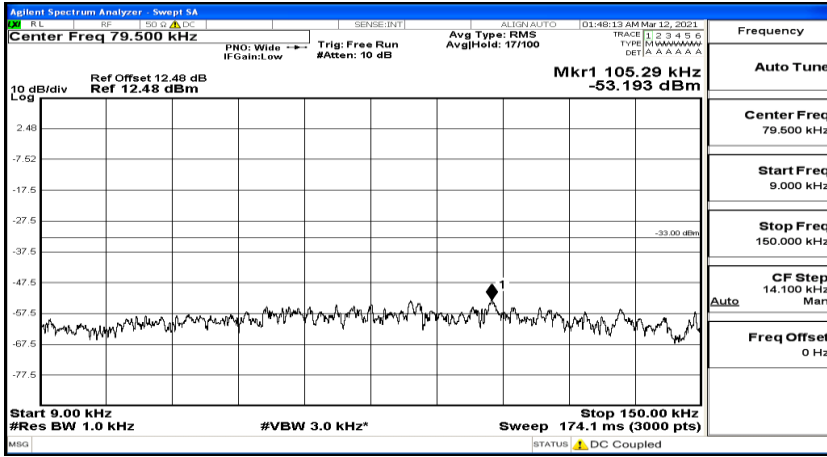

Frequency
Auto Tune
Center Freq 79.500 kHz
Start Freq 9.000 kHz
Stop Freq 150.000 kHz
CF Step 14.100 kHz Man
Freq Offset 0 Hz