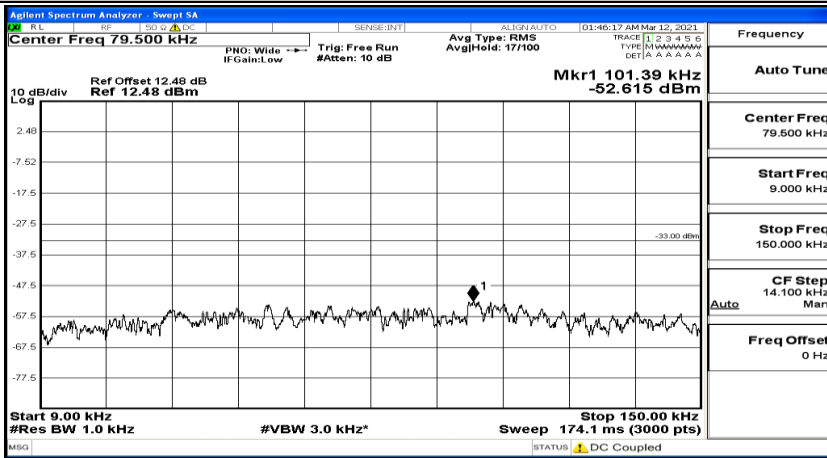

Frequency
Auto Tune
Center Freq 79.500 kHz
Start Freq 9.000 kHz
Stop Freq 160.000 kHz
CF Step 14.100 kHz Man
Freq Offset 0 Hz