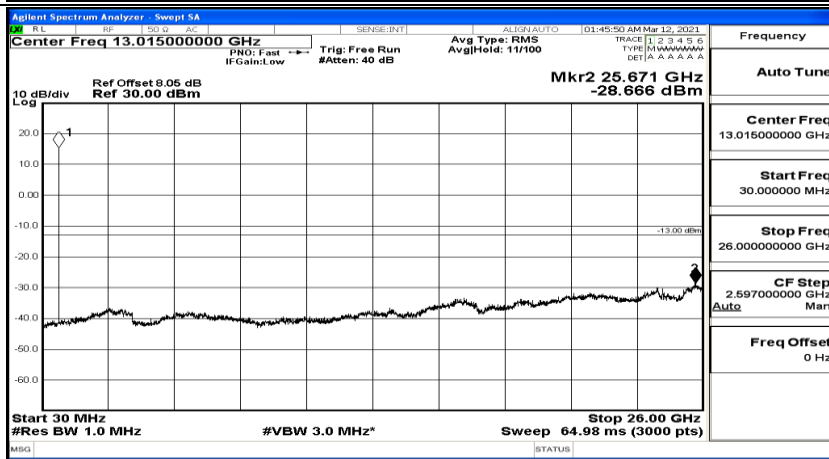

(Channel Bandwidth: 5 MHz)_LCH_16QAM_1RB#24