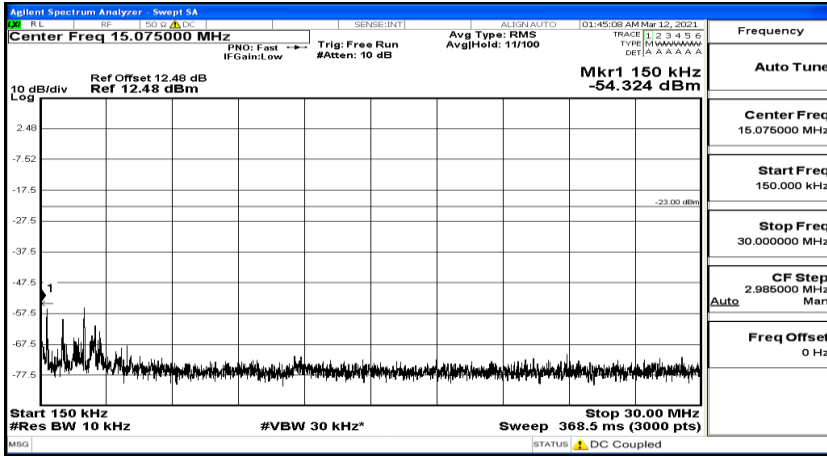

(Channel Bandwidth: 5 MHz)_HCH_QPSK_1RB#24

Frequency
Auto Tune
Center Freq 79.500 kHz
Start Freq 9.000 kHz
Stop Freq 150.000 kHz
CF Step 14.100 kHz Man
Freq Offset 0 Hz

(Channel Bandwidth: 5 MHz)_LCH_16QAM_1RB#0

Frequency
Auto Tune
Center Freq 15.075000 MHz
Start Freq 150.000 kHz
Stop Freq 30.000000 MHz
CF Step 2.985000 MHz Man
Freq Offset 0 Hz

Frequency
Auto Tune
Center Freq 13.01500000 GHz
Start Freq 30.000000 MHz
Stop Freq 26.00000000 GHz
CF Step 2.59700000 GHz Man
Freq Offset 0 Hz