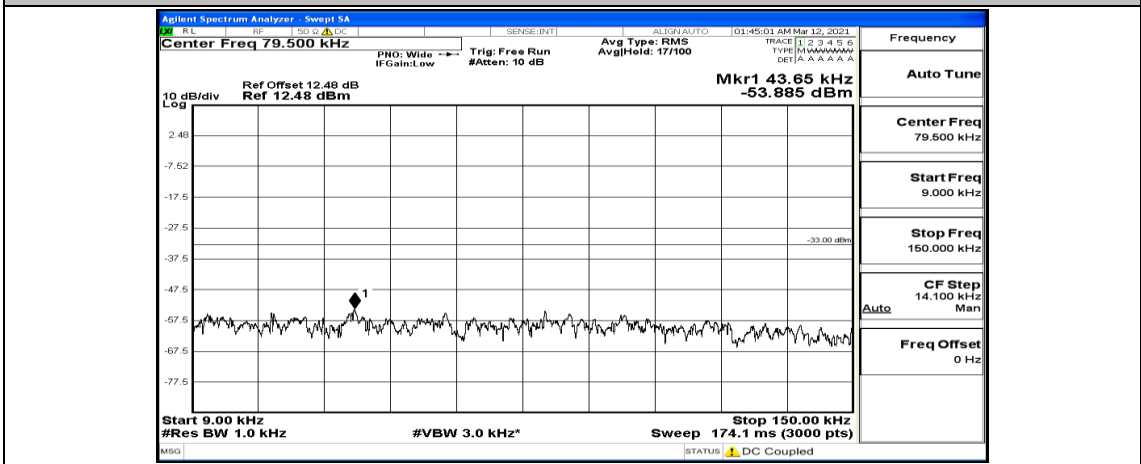

Frequency
Auto Tune
Center Freq 15.075000 MHz
Start Freq 150.000 kHz
Stop Freq 30.000000 MHz
CF Step 2.985000 MHz Man
Freq Offset 0 Hz

Frequency
Auto Tune
Center Freq 13.015000000 GHz
Start Freq 30.000000 MHz
Stop Freq 26.000000000 GHz
CF Step 2.597000000 GHz Man
Freq Offset 0 Hz

(Channel Bandwidth: 5 MHz)_HCH_QPSK_1RB#24

Frequency
Auto Tune
Center Freq 79.500 kHz
Start Freq 9.000 kHz
Stop Freq 150.000 kHz
CF Step 14.100 kHz Man
Freq Offset 0 Hz

(Channel Bandwidth: 5 MHz)_LCH_16QAM_1RB#0