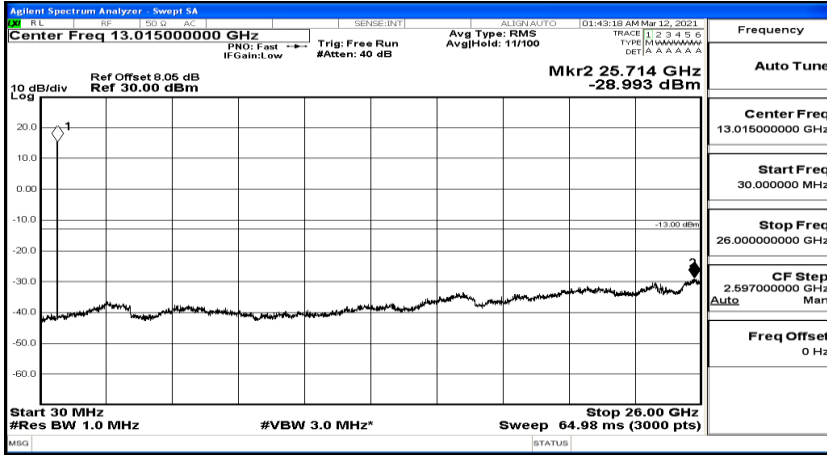

(Channel Bandwidth: 3 MHz)_HCH_16QAM_1RB#7