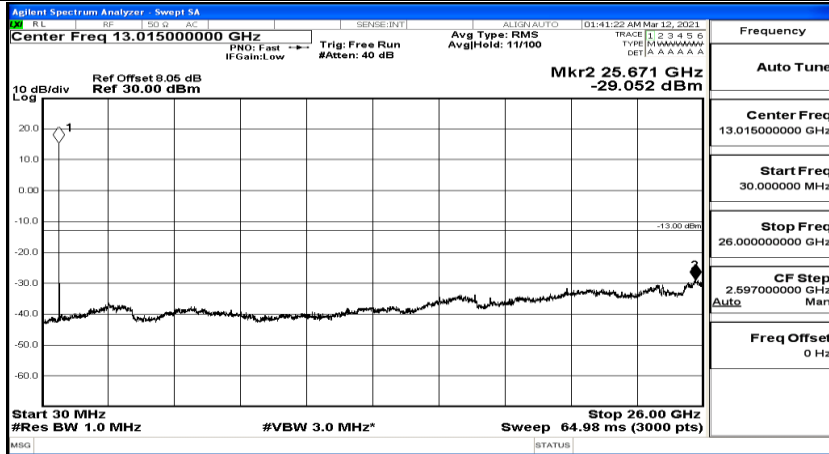

(Channel Bandwidth: 3 MHz)_MCH_16QAM_1RB#0

(Channel Bandwidth: 3 MHz)_MCH_16QAM_1RB#7