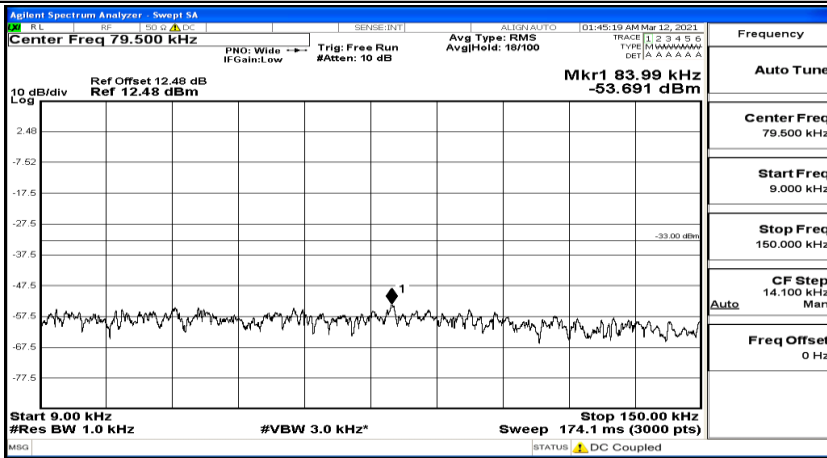

Frequency
Auto Tune
Center Freq 79.500 kHz
Start Freq 9.000 kHz
Stop Freq 160.000 kHz
CF Step 14.100 kHz Man
Freq Offset 0 Hz