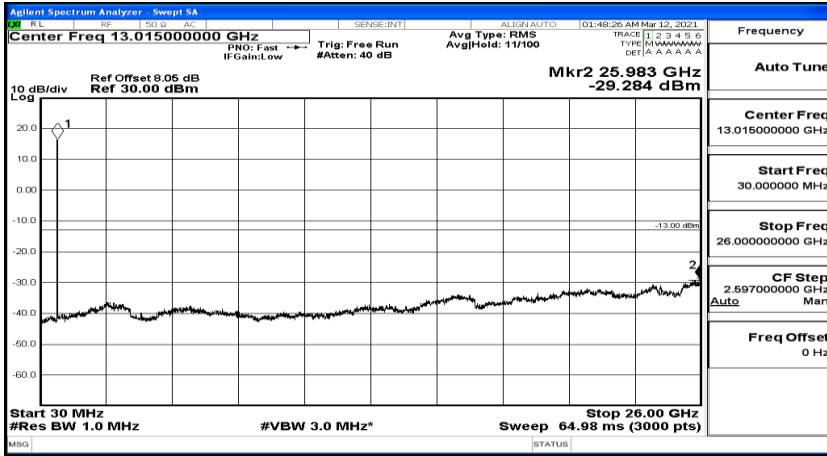

Frequency
Auto Tune
Center Freq 13.015000000 GHz
Start Freq 30.000000 MHz
Stop Freq 26.000000000 GHz
CF Step 2.597000000 GHz Man
Freq Offset 0 Hz

(Channel Bandwidth: 5 MHz)_HCH_QPSK_1RB#24