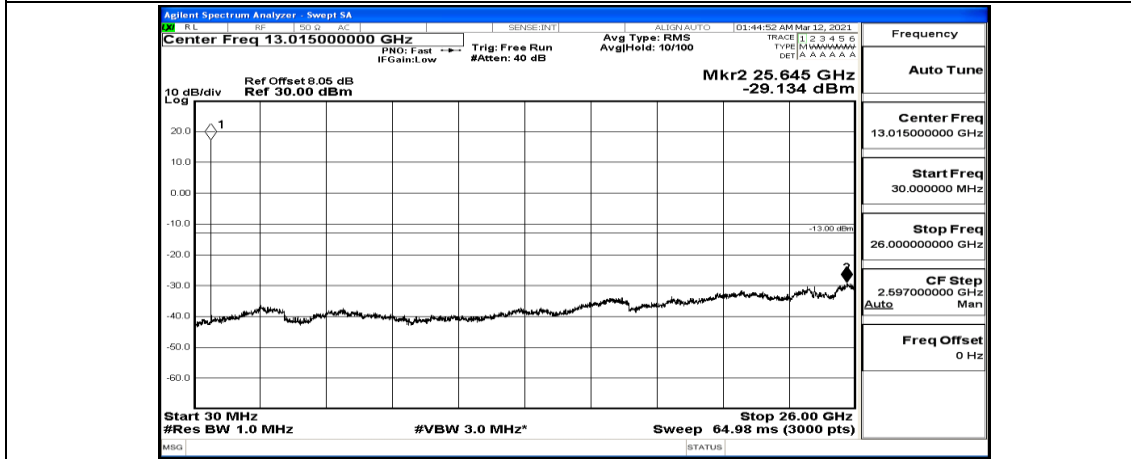

Channel Bandwidth: 5 MHz

(Channel Bandwidth: 5 MHz)_LCH_QPSK_1RB#0

(Channel Bandwidth: 5 MHz)_LCH_QPSK_1RB#12

Frequency
Auto Tune
Center Freq 79.500 kHz
Start Freq 9.000 kHz
Stop Freq 150.000 kHz
CF Step 14.100 kHz Man
Freq Offset 0 Hz

Frequency
Auto Tune
Center Freq 15.075000 MHz
Start Freq 150.000 kHz
Stop Freq 30.000000 MHz
CF Step 2.985000 MHz Man
Freq Offset 0 Hz

Frequency
Auto Tune
Center Freq 13.015000000 GHz
Start Freq 30.000000 MHz
Stop Freq 26.00000000 GHz
CF Step 2.597000000 GHz Man
Freq Offset 0 Hz

(Channel Bandwidth: 5 MHz)_LCH_QPSK_1RB#24

Frequency
Auto Tune
Center Freq 79.500 kHz
Start Freq 9.000 kHz
Stop Freq 150.000 kHz
CF Step 14.100 kHz Man
Freq Offset 0 Hz

(Channel Bandwidth: 5 MHz)_MCH_QPSK_1RB#0