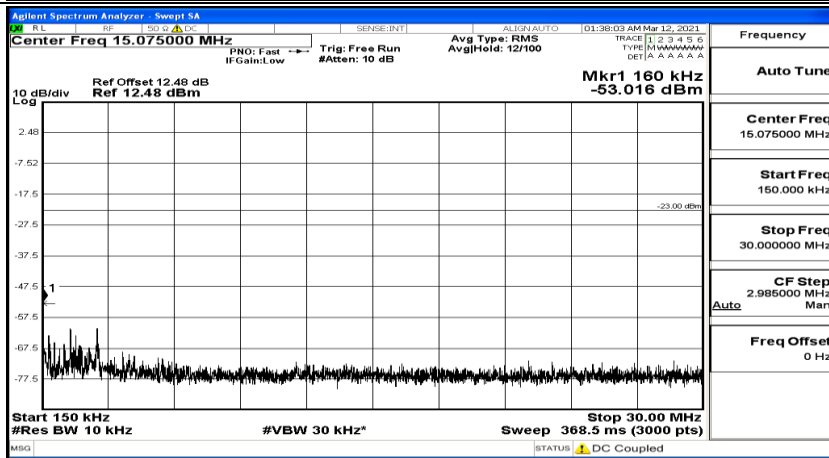

(Channel Bandwidth: 1.4 MHz)_HCH_16QAM_1RB#3

(Channel Bandwidth: 1.4 MHz)_HCH_16QAM_1RB#5

Channel Bandwidth: 3 MHz

(Channel Bandwidth: 3 MHz)_LCH_QPSK_1RB#0

(Channel Bandwidth: 3 MHz)_LCH_QPSK_1RB#7

Frequency
Auto Tune
Center Freq 79.500 kHz
Start Freq 9.000 kHz
Stop Freq 150.000 kHz
CF Step 14.100 kHz Man
Freq Offset 0 Hz