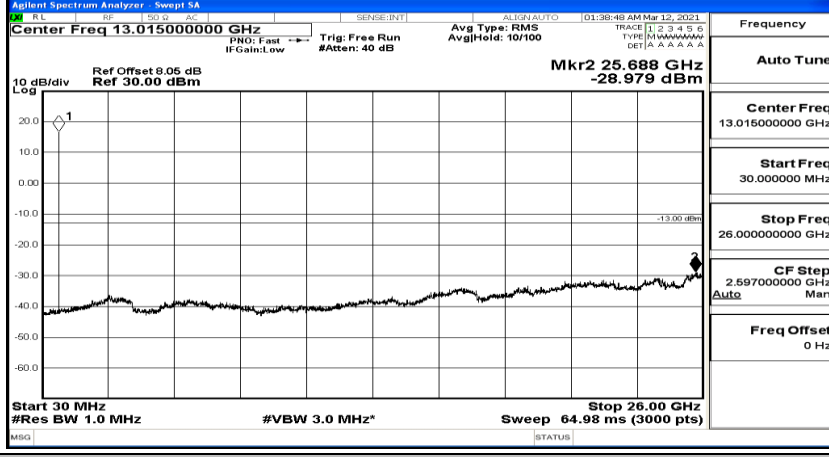

(Channel Bandwidth: 1.4 MHz)_HCH_16QAM_1RB#3

(Channel Bandwidth: 1.4 MHz)_HCH_16QAM_1RB#5

Channel Bandwidth: 3 MHz

(Channel Bandwidth: 3 MHz)_LCH_QPSK_1RB#0

(Channel Bandwidth: 3 MHz)_LCH_QPSK_1RB#7

Frequency
Auto Tune
Center Freq 79.500 kHz
Start Freq 9.000 kHz
Stop Freq 150.000 kHz
CF Step 14.100 kHz Man
Freq Offset 0 Hz

Frequency
Auto Tune
Center Freq 15.075000 MHz
Start Freq 150.000 kHz
Stop Freq 30.000000 MHz
CF Step 2.985000 MHz Man
Freq Offset 0 Hz

Frequency
Auto Tune
Center Freq 13.015000000 GHz
Start Freq 30.000000 MHz
Stop Freq 26.000000000 GHz
CF Step 2.597000000 GHz Man
Freq Offset 0 Hz