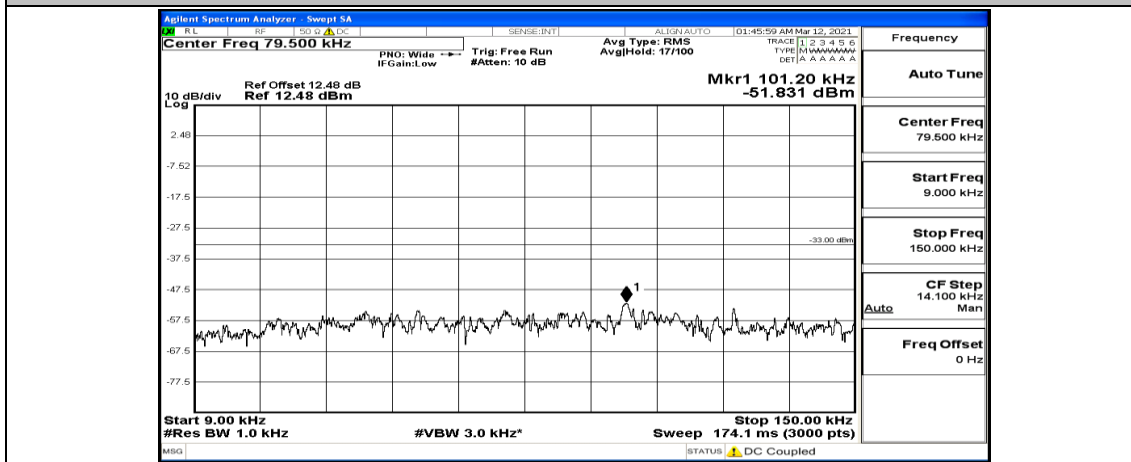

Channel Bandwidth: 5 MHz

(Channel Bandwidth: 5 MHz)_LCH_QPSK_1RB#0

(Channel Bandwidth: 5 MHz)_LCH_QPSK_1RB#12

Frequency
Auto Tune
Center Freq 79.500 kHz
Start Freq 9.000 kHz
Stop Freq 150.000 kHz
CF Step 14.100 kHz Man
Freq Offset 0 Hz

Frequency
Auto Tune
Center Freq 15.075000 MHz
Start Freq 150.000 kHz
Stop Freq 30.000000 MHz
CF Step 2.985000 MHz Man
Freq Offset 0 Hz

Frequency
Auto Tune
Center Freq 13.015000000 GHz
Start Freq 30.000000 MHz
Stop Freq 26.00000000 GHz
CF Step 2.597000000 GHz Man
Freq Offset 0 Hz

(Channel Bandwidth: 5 MHz)_LCH_QPSK_1RB#24

Frequency
Auto Tune
Center Freq 79.500 kHz
Start Freq 9.000 kHz
Stop Freq 150.000 kHz
CF Step 14.100 kHz Man
Freq Offset 0 Hz

(Channel Bandwidth: 5 MHz)_MCH_QPSK_1RB#0