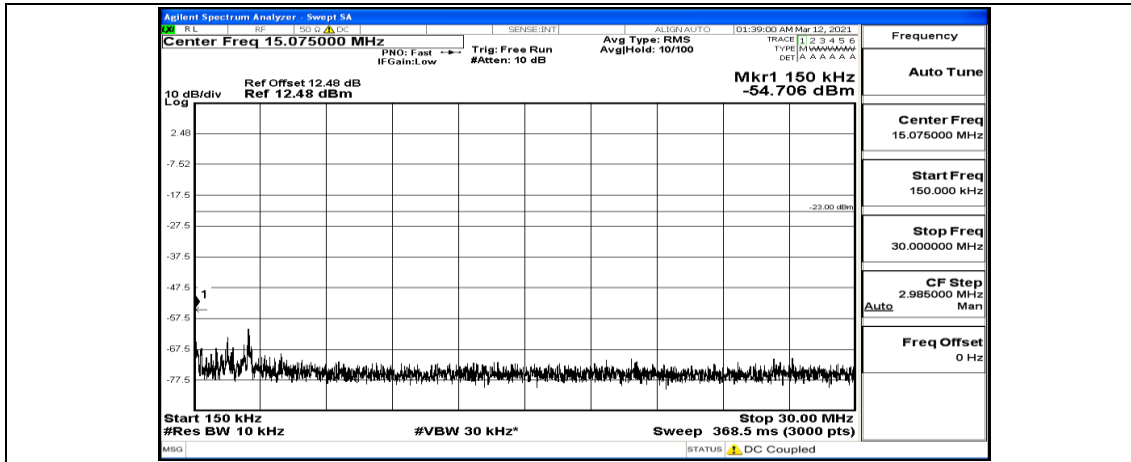

Frequency
Auto Tune
Center Freq 15.075000 MHz
Start Freq 150.000 kHz
Stop Freq 30.000000 MHz
CF Step 2.985000 MHz Man
Freq Offset 0 Hz

Frequency
Auto Tune
Center Freq 13.015000000 GHz
Start Freq 30.000000 MHz
Stop Freq 26.000000000 GHz
CF Step 2.597000000 GHz Man
Freq Offset 0 Hz

(Channel Bandwidth: 3 MHz)_LCH_QPSK_1RB#14

Frequency
Auto Tune
Center Freq 79.500 kHz
Start Freq 9.000 kHz
Stop Freq 150.000 kHz
CF Step 14.100 kHz Man
Freq Offset 0 Hz

(Channel Bandwidth: 3 MHz)_MCH_QPSK_1RB#0