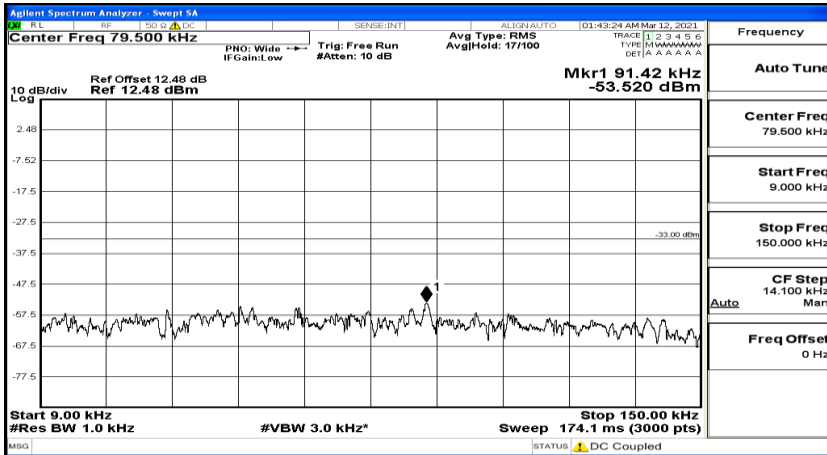

(Channel Bandwidth: 3 MHz)_HCH_16QAM_1RB#7