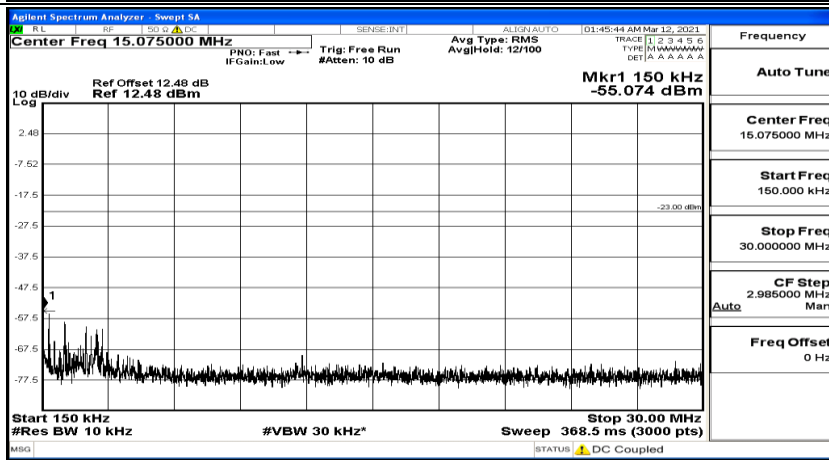

(Channel Bandwidth: 5 MHz)_LCH_16QAM_1RB#24