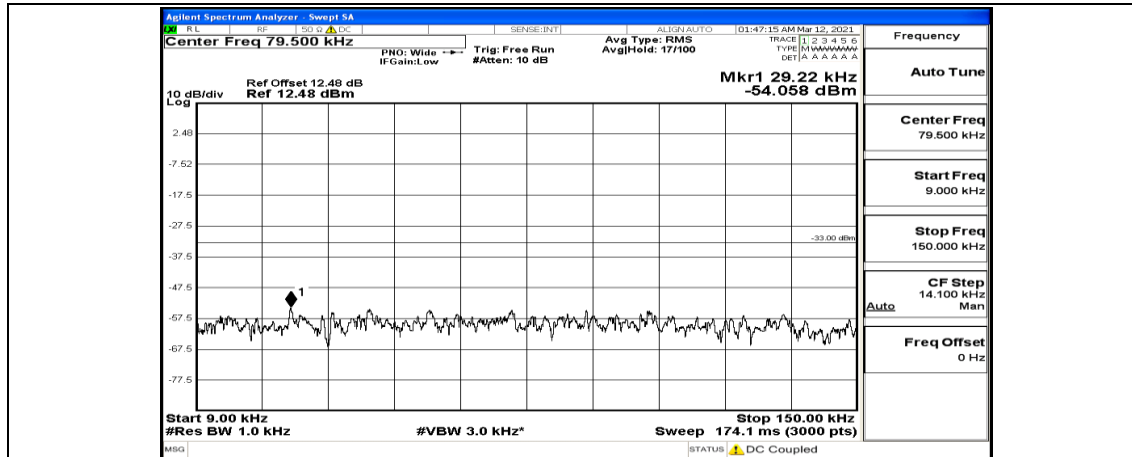

(Channel Bandwidth: 5 MHz)_MCH_16QAM_1RB#24