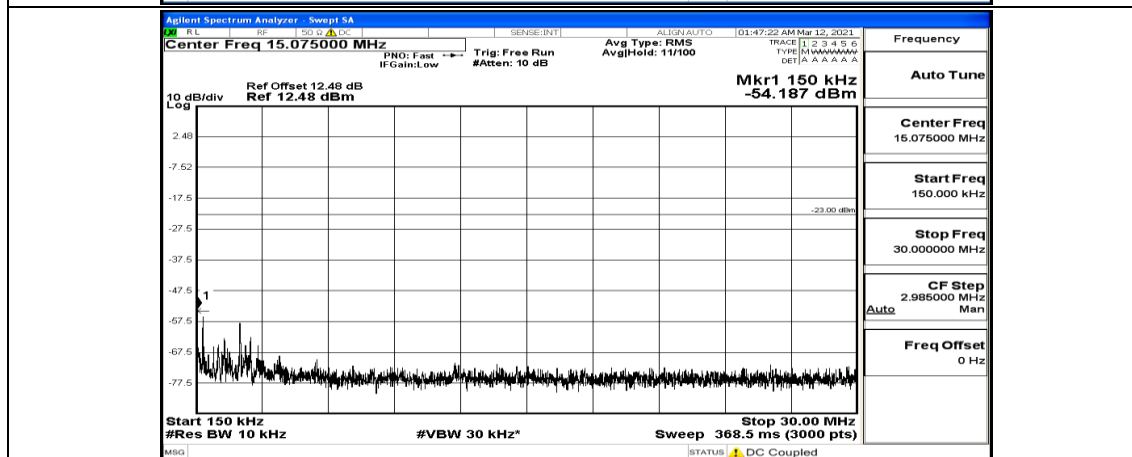

(Channel Bandwidth: 5 MHz)_MCH_16QAM_1RB#24