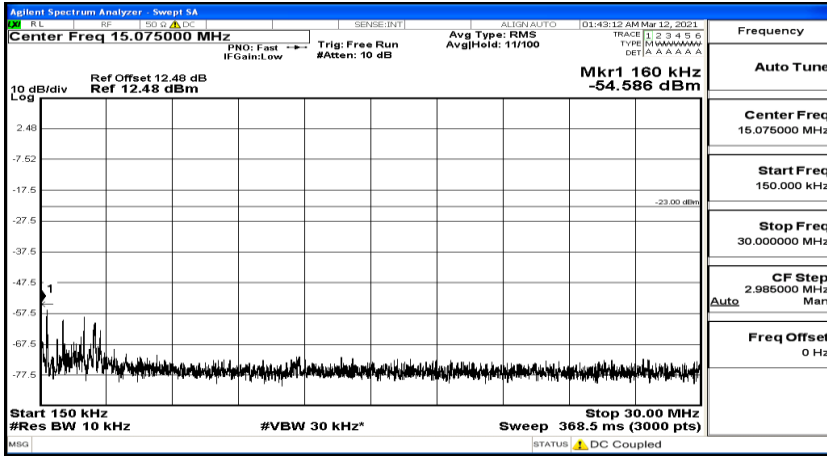

(Channel Bandwidth: 3 MHz)_HCH_16QAM_1RB#7