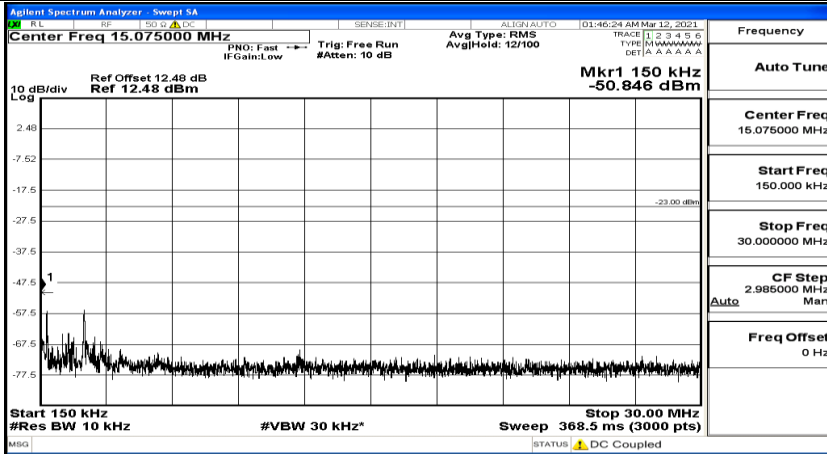

Frequency
Auto Tune
Center Freq 15.075000 MHz
Start Freq 150.000 kHz
Stop Freq 30.000000 MHz
CF Step 2.985000 MHz Man
Freq Offset 0 Hz