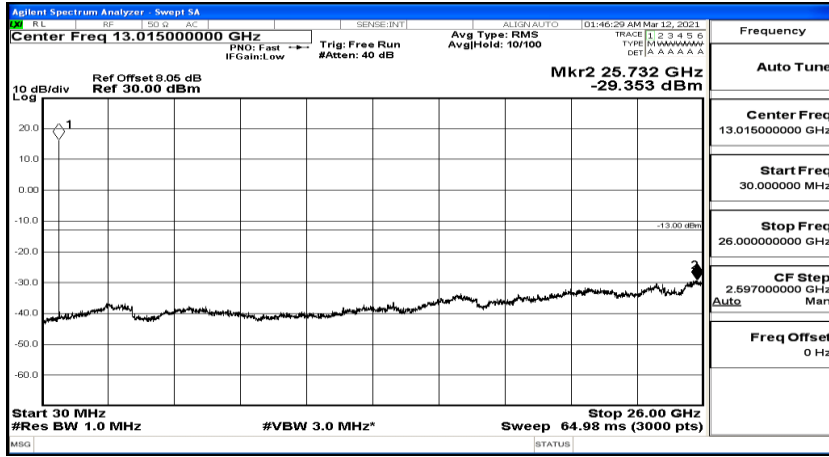

Frequency
Auto Tune
Center Freq 15.075000 MHz
Start Freq 150.000 kHz
Stop Freq 30.000000 MHz
CF Step 2.985000 MHz Man
Freq Offset 0 Hz

Frequency
Auto Tune
Center Freq 13.01500000 GHz
Start Freq 30.000000 MHz
Stop Freq 26.00000000 GHz
CF Step 2.59700000 GHz Man
Freq Offset 0 Hz

(Channel Bandwidth: 5 MHz)_MCH_QPSK_1RB#12

Frequency
Auto Tune
Center Freq 79.500 kHz
Start Freq 9.000 kHz
Stop Freq 160.000 kHz
CF Step 14.100 kHz Man
Freq Offset 0 Hz

Frequency
Auto Tune
Center Freq 15.075000 MHz
Start Freq 150.000 kHz
Stop Freq 30.000000 MHz
CF Step 2.985000 MHz Man
Freq Offset 0 Hz