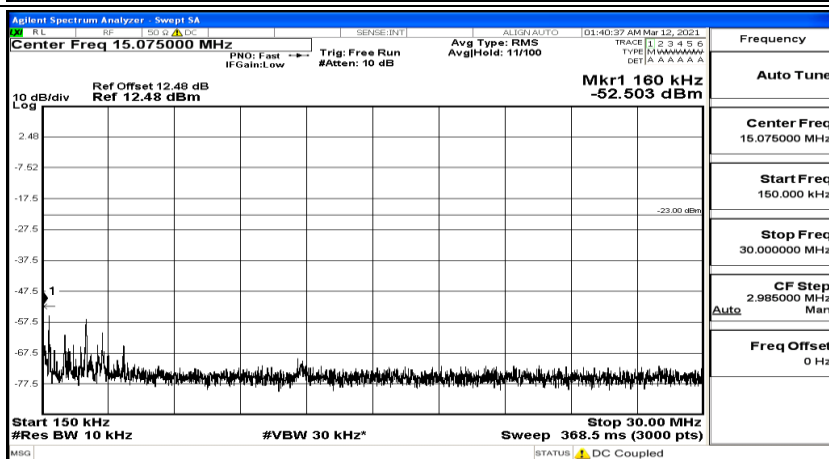

(Channel Bandwidth: 3 MHz)_MCH_QPSK_1RB#7