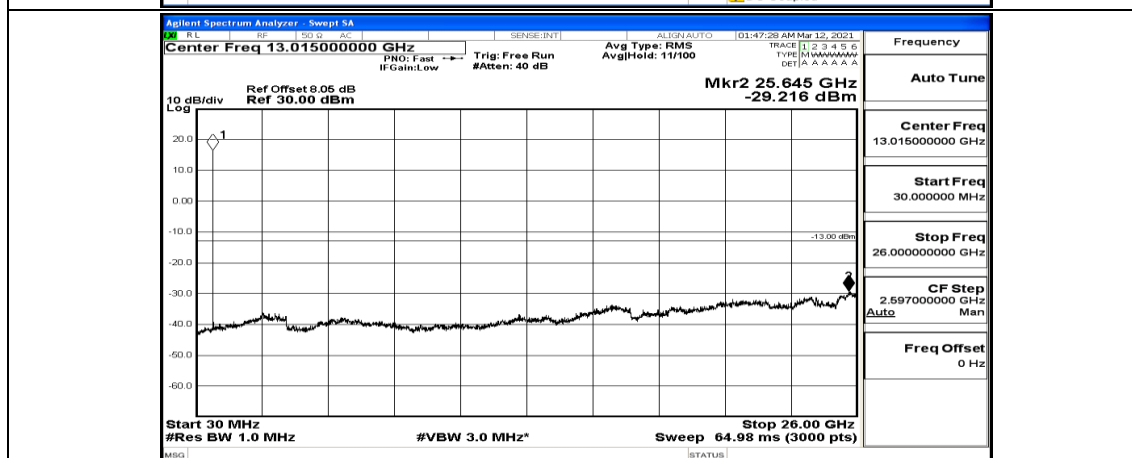

(Channel Bandwidth: 5 MHz)_MCH_16QAM_1RB#24