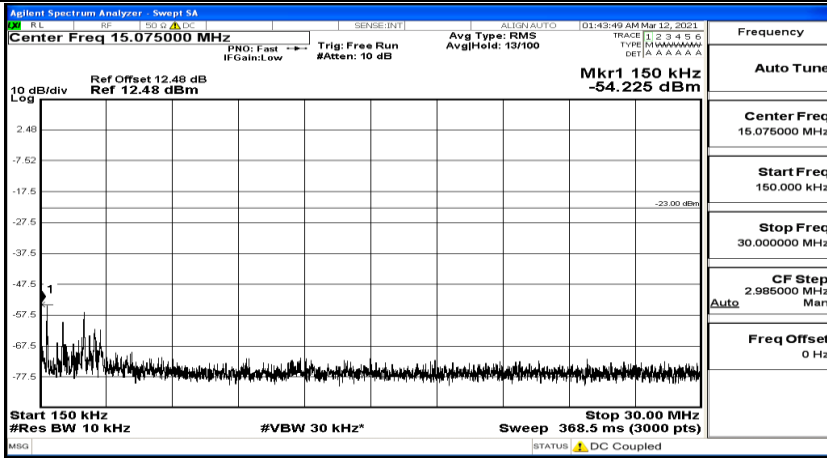

Channel Bandwidth: 5 MHz

(Channel Bandwidth: 5 MHz)_LCH_QPSK_1RB#0

(Channel Bandwidth: 5 MHz)_LCH_QPSK_1RB#12

Frequency
Auto Tune
Center Freq 79.500 kHz
Start Freq 9.000 kHz
Stop Freq 150.000 kHz
CF Step 14.100 kHz Man
Freq Offset 0 Hz