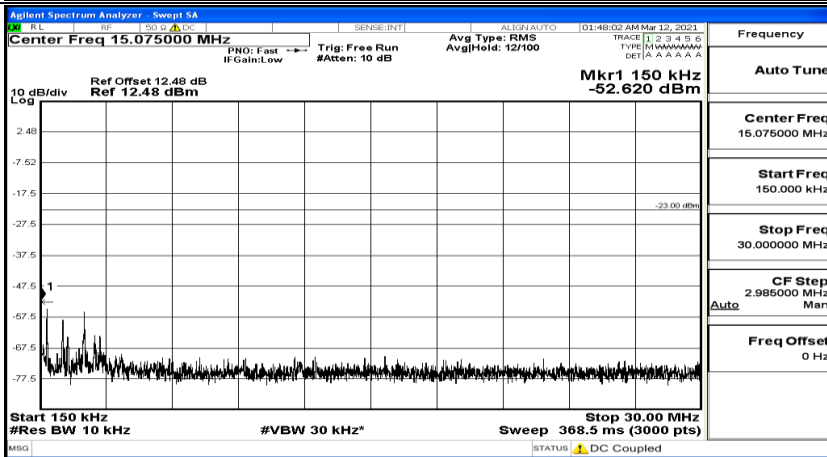

(Channel Bandwidth: 5 MHz)_HCH_QPSK_1RB#0

(Channel Bandwidth: 5 MHz)_HCH_QPSK_1RB#12