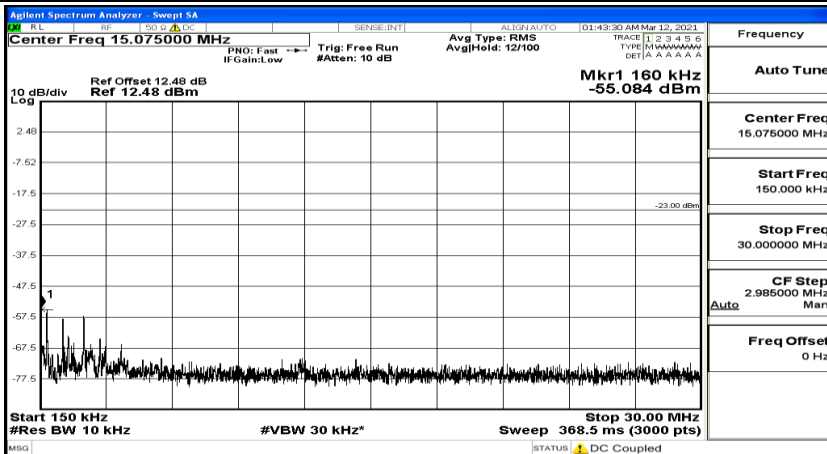

(Channel Bandwidth: 3 MHz)_HCH_16QAM_1RB#7