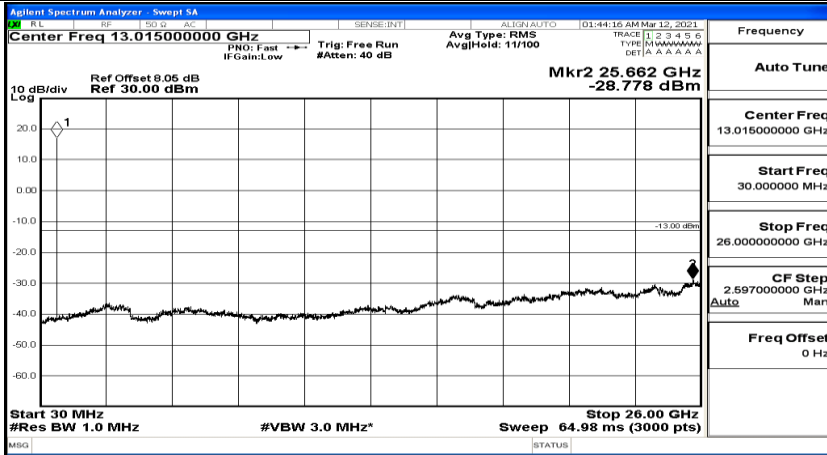

Channel Bandwidth: 5 MHz

(Channel Bandwidth: 5 MHz)_LCH_QPSK_1RB#0

(Channel Bandwidth: 5 MHz)_LCH_QPSK_1RB#12

Frequency
Auto Tune
Center Freq 79.500 kHz
Start Freq 9.000 kHz
Stop Freq 150.000 kHz
CF Step 14.100 kHz Man
Freq Offset 0 Hz