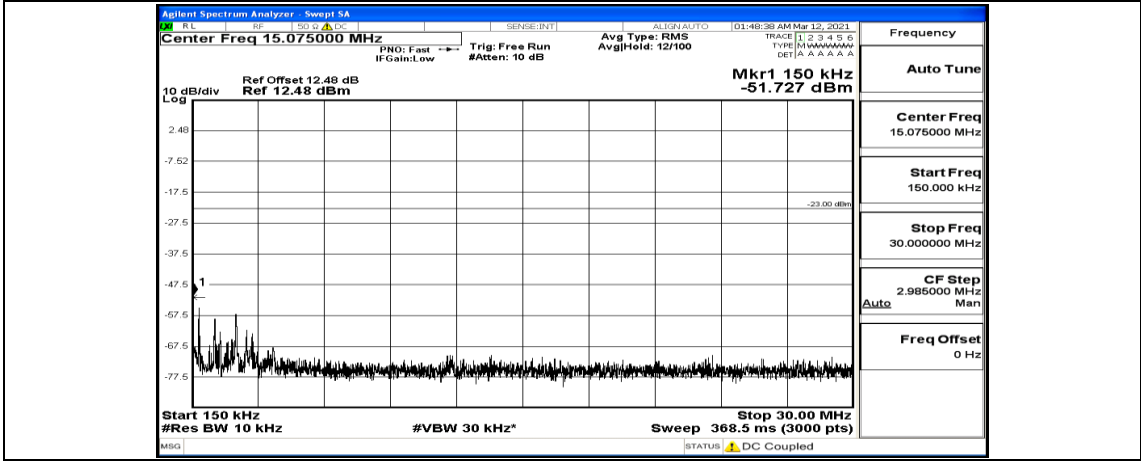

Frequency
Auto Tune
Center Freq 15.075000 MHz
Start Freq 150.000 kHz
Stop Freq 30.000000 MHz
CF Step 2.985000 MHz Man
Freq Offset 0 Hz

Frequency
Auto Tune
Center Freq 13.015000000 GHz
Start Freq 30.000000 MHz
Stop Freq 26.000000000 GHz
CF Step 2.597000000 GHz Man
Freq Offset 0 Hz

(Channel Bandwidth: 5 MHz)_HCH_QPSK_1RB#24

Frequency
Auto Tune
Center Freq 79.500 kHz
Start Freq 9.000 kHz
Stop Freq 150.000 kHz
CF Step 14.100 kHz Man
Freq Offset 0 Hz

(Channel Bandwidth: 5 MHz)_LCH_16QAM_1RB#0