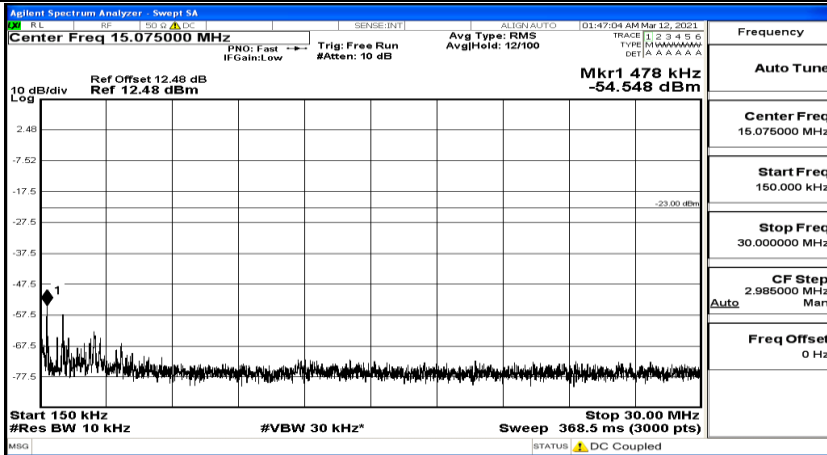

Frequency
Auto Tune
Center Freq 15.075000 MHz
Start Freq 150.000 kHz
Stop Freq 30.000000 MHz
CF Step 2.985000 MHz Man
Freq Offset 0 Hz