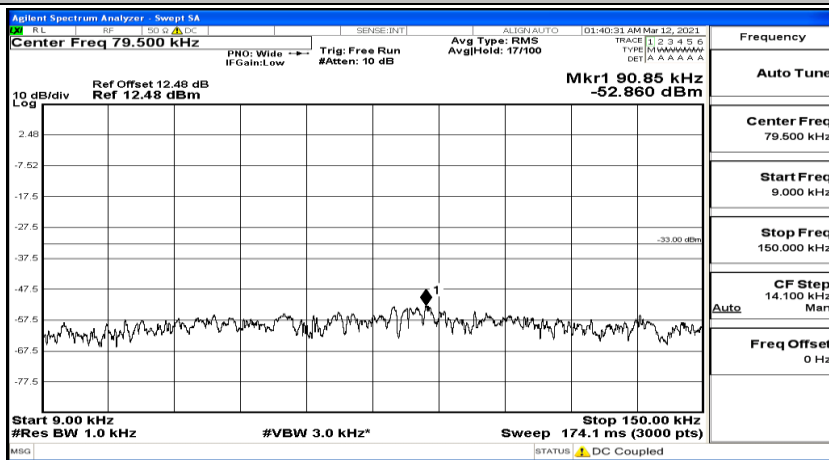

(Channel Bandwidth: 3 MHz)_MCH_QPSK_1RB#7