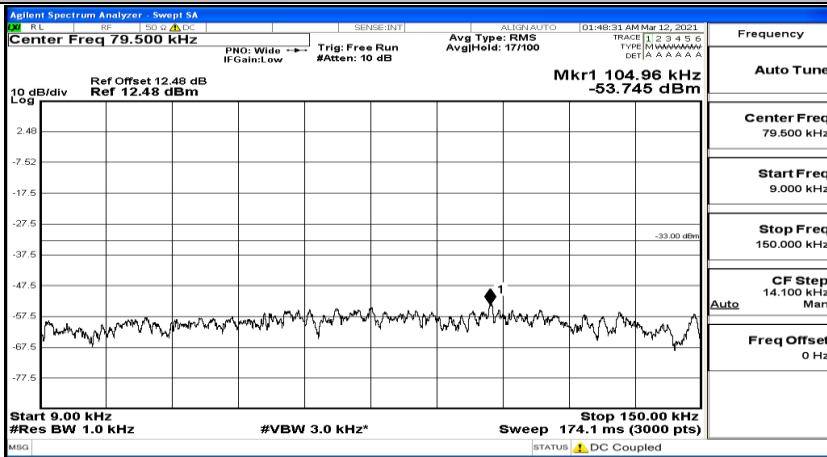

Frequency
Auto Tune
Center Freq 79.500 kHz
Start Freq 9.000 kHz
Stop Freq 150.000 kHz
CF Step 14.100 kHz Man
Freq Offset 0 Hz