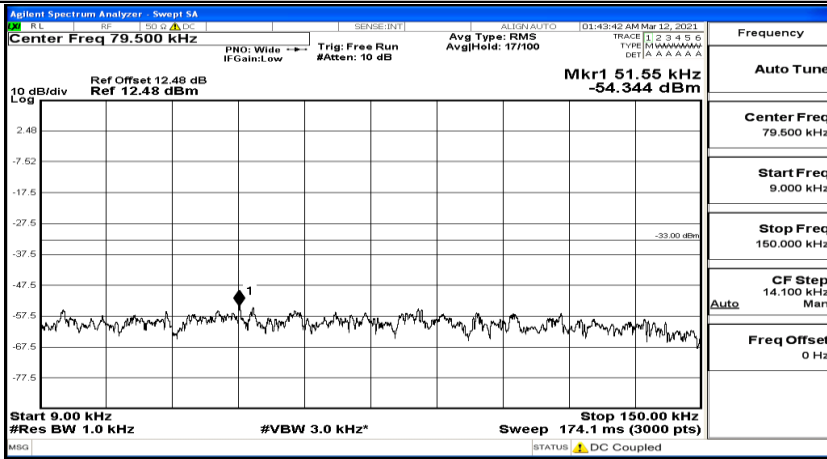

Channel Bandwidth: 5 MHz

(Channel Bandwidth: 5 MHz)_LCH_QPSK_1RB#0

(Channel Bandwidth: 5 MHz)_LCH_QPSK_1RB#12

Frequency
Auto Tune
Center Freq 79.500 kHz
Start Freq 9.000 kHz
Stop Freq 150.000 kHz
CF Step 14.100 kHz Man
Freq Offset 0 Hz