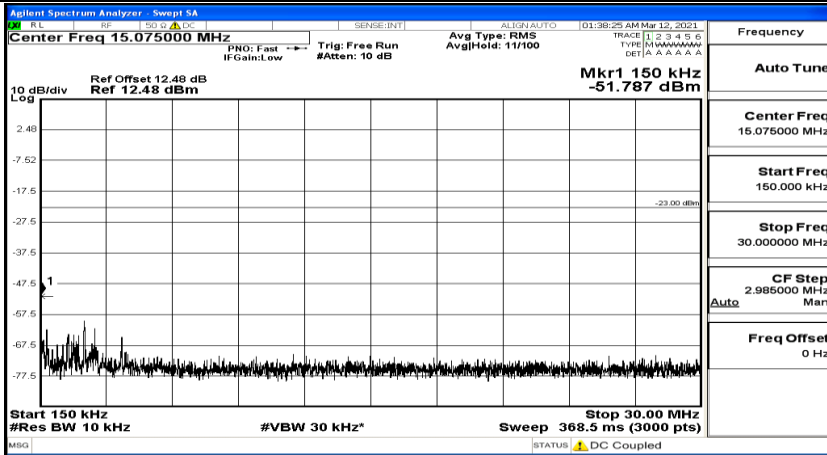

(Channel Bandwidth: 1.4 MHz)_HCH_16QAM_1RB#3

(Channel Bandwidth: 1.4 MHz)_HCH_16QAM_1RB#5

Channel Bandwidth: 3 MHz

(Channel Bandwidth: 3 MHz)_LCH_QPSK_1RB#0

(Channel Bandwidth: 3 MHz)_LCH_QPSK_1RB#7

Frequency
Auto Tune
Center Freq 79.500 kHz
Start Freq 9.000 kHz
Stop Freq 150.000 kHz
CF Step 14.100 kHz Man
Freq Offset 0 Hz