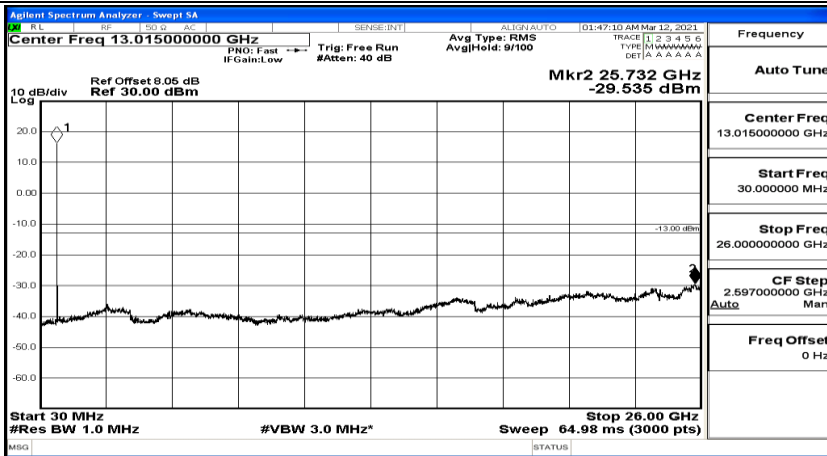

(Channel Bandwidth: 5 MHz)_LCH_16QAM_1RB#24

(Channel Bandwidth: 5 MHz)_MCH_16QAM_1RB#0

Frequency
Auto Tune
Center Freq 79.500 kHz
Start Freq 9.000 kHz
Stop Freq 150.000 kHz
CF Step 14.100 kHz Man
Freq Offset 0 Hz

Frequency
Auto Tune
Center Freq 15.075000 MHz
Start Freq 150.000 kHz
Stop Freq 30.000000 MHz
CF Step 2.985000 MHz Man
Freq Offset 0 Hz

Frequency
Auto Tune
Center Freq 13.01500000 GHz
Start Freq 30.000000 MHz
Stop Freq 26.00000000 GHz
CF Step 2.597000000 GHz Auto
Freq Offset 0 Hz