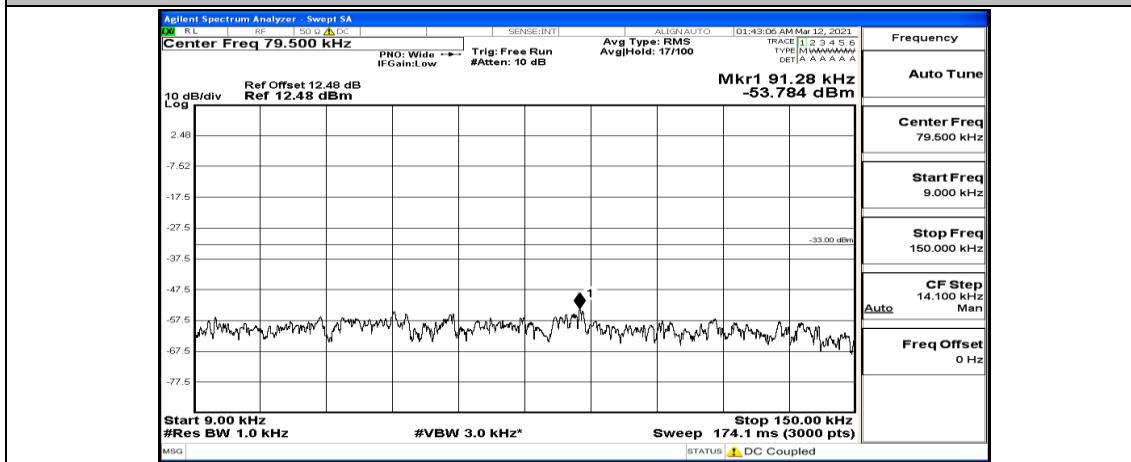

(Channel Bandwidth: 3 MHz)_HCH_16QAM_1RB#0