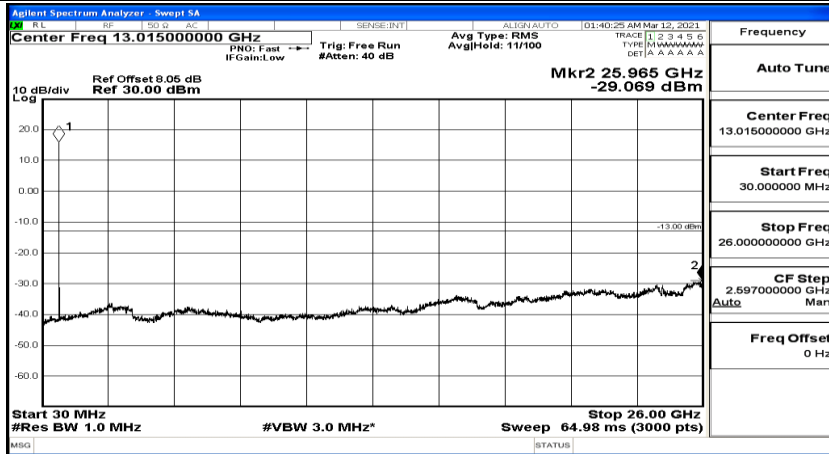

(Channel Bandwidth: 3 MHz)_LCH_QPSK_1RB#14

Frequency
Auto Tune
Center Freq 79.500 kHz
Start Freq 9.000 kHz
Stop Freq 150.000 kHz
CF Step 14.100 kHz Man
Freq Offset 0 Hz

(Channel Bandwidth: 3 MHz)_MCH_QPSK_1RB#0