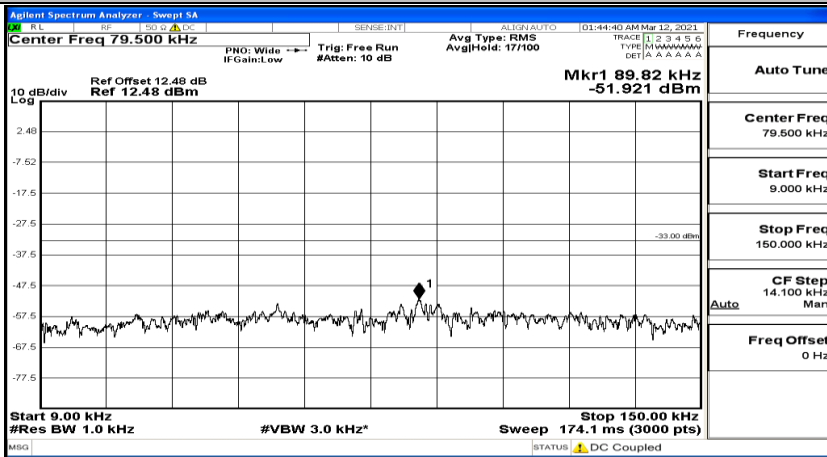

Frequency
Auto Tune
Center Freq 79.500 kHz
Start Freq 9.000 kHz
Stop Freq 150.000 kHz
CF Step 14.100 kHz Man
Freq Offset 0 Hz