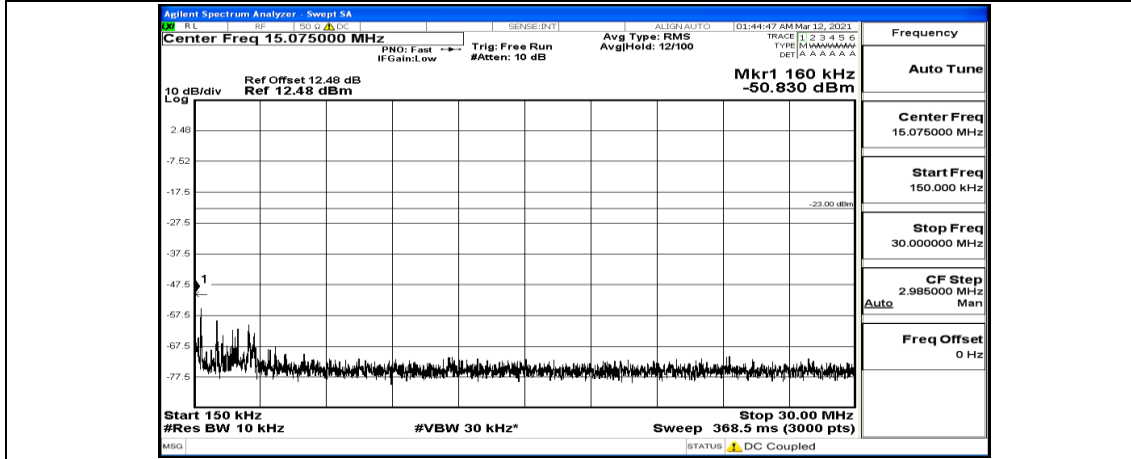

Frequency
Auto Tune
Center Freq 15.075000 MHz
Start Freq 150.000 kHz
Stop Freq 30.000000 MHz
CF Step 2.985000 MHz Man
Freq Offset 0 Hz

Frequency
Auto Tune
Center Freq 13.015000000 GHz
Start Freq 30.000000 MHz
Stop Freq 26.00000000 GHz
CF Step 2.597000000 GHz Man
Freq Offset 0 Hz

(Channel Bandwidth: 5 MHz)_LCH_QPSK_1RB#24

Frequency
Auto Tune
Center Freq 79.500 kHz
Start Freq 9.000 kHz
Stop Freq 150.000 kHz
CF Step 14.100 kHz Man
Freq Offset 0 Hz

(Channel Bandwidth: 5 MHz)_MCH_QPSK_1RB#0