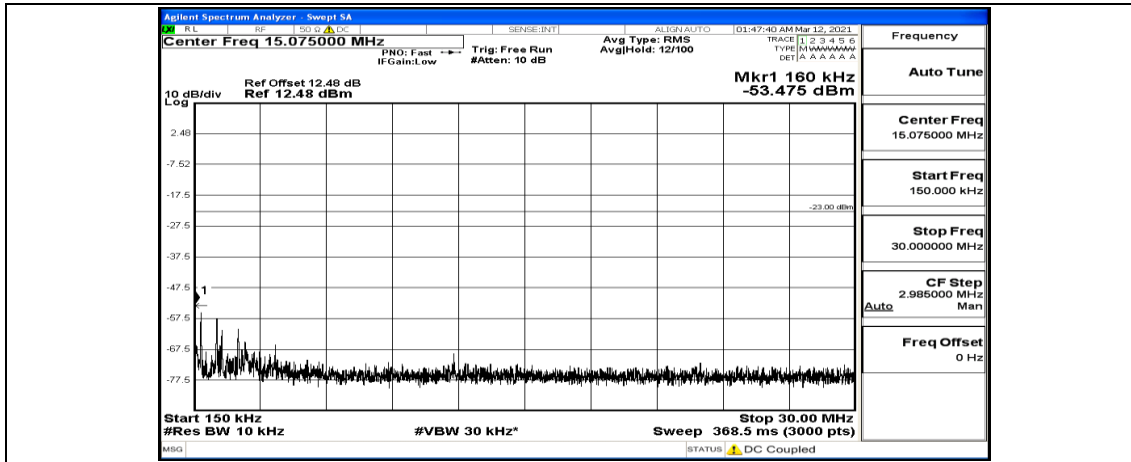

(Channel Bandwidth: 5 MHz)_HCH_16QAM_1RB#0