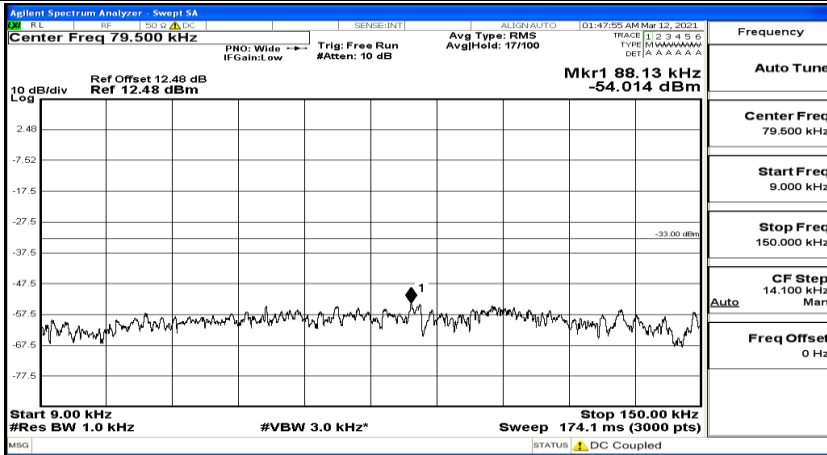

(Channel Bandwidth: 5 MHz)_HCH_QPSK_1RB#0

(Channel Bandwidth: 5 MHz)_HCH_QPSK_1RB#12