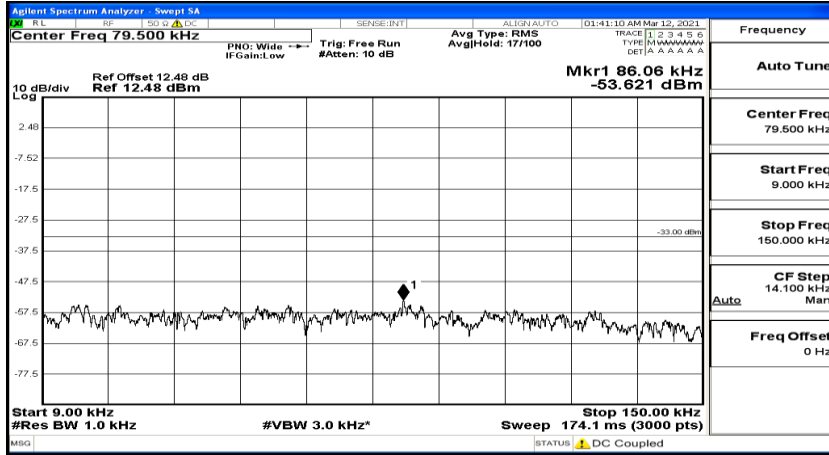

(Channel Bandwidth: 3 MHz)_MCH_16QAM_1RB#0

(Channel Bandwidth: 3 MHz)_MCH_16QAM_1RB#7