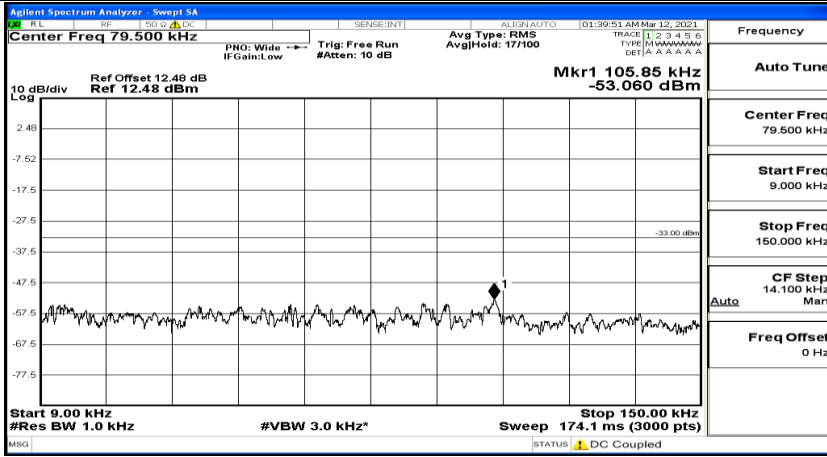

Frequency
Auto Tune
Center Freq 79.500 kHz
Start Freq 9.000 kHz
Stop Freq 150.000 kHz
CF Step 14.100 kHz Man
Freq Offset 0 Hz