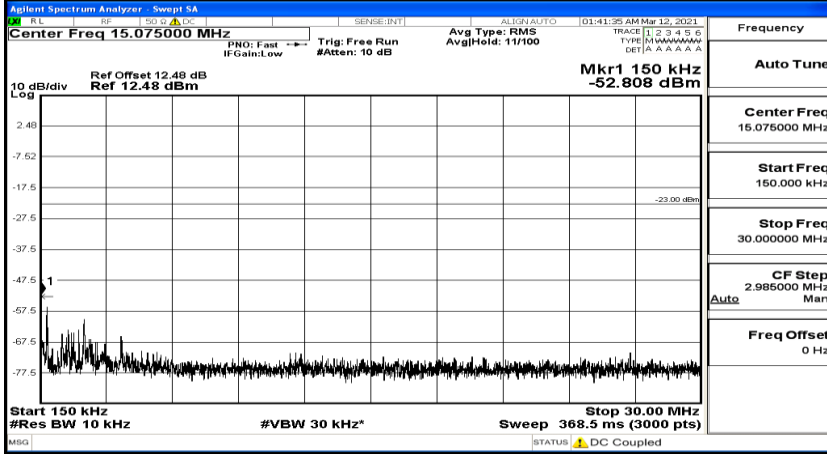

(Channel Bandwidth: 3 MHz)_MCH_16QAM_1RB#14