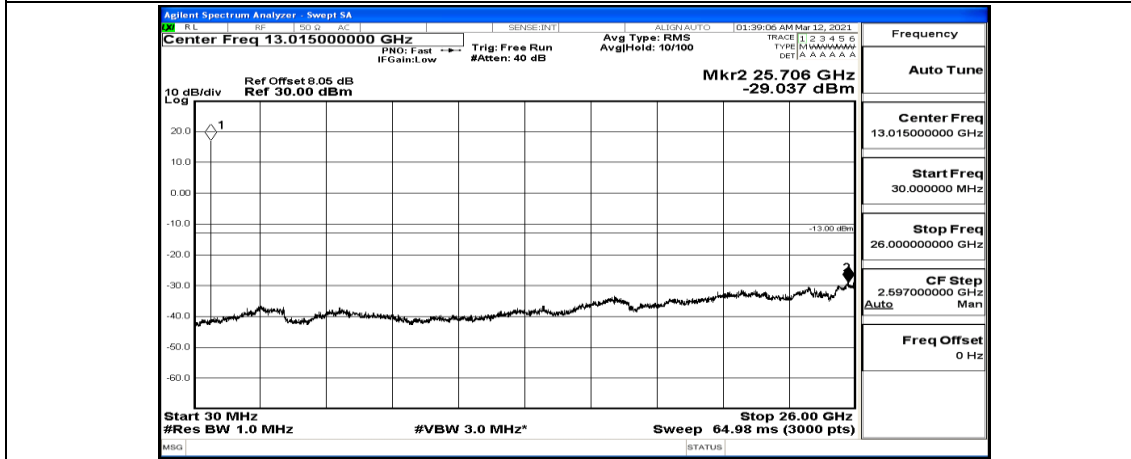

Frequency
Auto Tune
Center Freq 15.075000 MHz
Start Freq 150.000 kHz
Stop Freq 30.000000 MHz
CF Step 2.985000 MHz Man
Freq Offset 0 Hz

Frequency
Auto Tune
Center Freq 13.015000000 GHz
Start Freq 30.000000 MHz
Stop Freq 26.000000000 GHz
CF Step 2.597000000 GHz Man
Freq Offset 0 Hz

(Channel Bandwidth: 3 MHz)_LCH_QPSK_1RB#14

Frequency
Auto Tune
Center Freq 79.500 kHz
Start Freq 9.000 kHz
Stop Freq 150.000 kHz
CF Step 14.100 kHz Man
Freq Offset 0 Hz

(Channel Bandwidth: 3 MHz)_MCH_QPSK_1RB#0