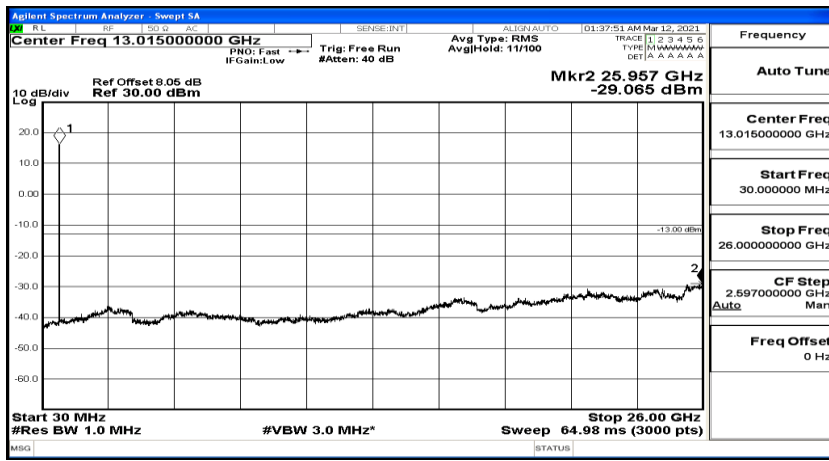

(Channel Bandwidth: 1.4 MHz)_HCH_16QAM_1RB#3

(Channel Bandwidth: 1.4 MHz)_HCH_16QAM_1RB#5

Channel Bandwidth: 3 MHz

(Channel Bandwidth: 3 MHz)_LCH_QPSK_1RB#0

(Channel Bandwidth: 3 MHz)_LCH_QPSK_1RB#7

Frequency
Auto Tune
Center Freq 79.500 kHz
Start Freq 9.000 kHz
Stop Freq 150.000 kHz
CF Step 14.100 kHz Man
Freq Offset 0 Hz

Frequency
Auto Tune
Center Freq 15.075000 MHz
Start Freq 150.000 kHz
Stop Freq 30.000000 MHz
CF Step 2.985000 MHz Man
Freq Offset 0 Hz

Frequency
Auto Tune
Center Freq 13.015000000 GHz
Start Freq 30.000000 MHz
Stop Freq 26.000000000 GHz
CF Step 2.597000000 GHz Man
Freq Offset 0 Hz