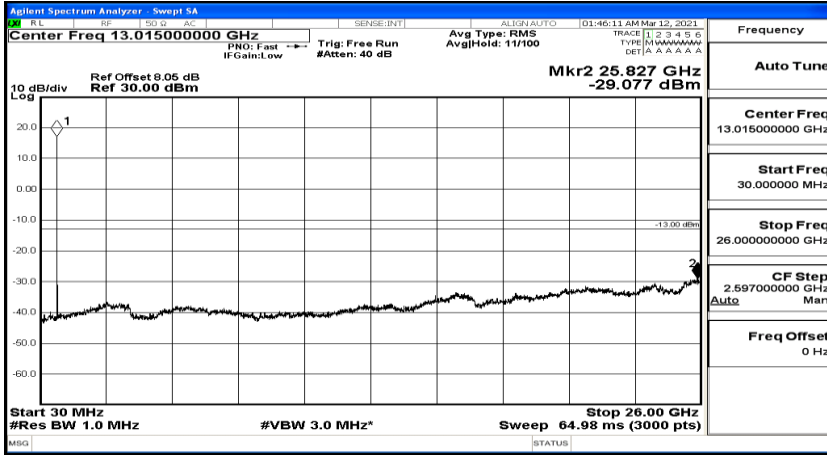

Frequency
Auto Tune
Center Freq 13.01500000 GHz
Start Freq 30.000000 MHz
Stop Freq 26.00000000 GHz
CF Step 2.59700000 GHz Man
Freq Offset 0 Hz

(Channel Bandwidth: 5 MHz)_MCH_QPSK_1RB#12