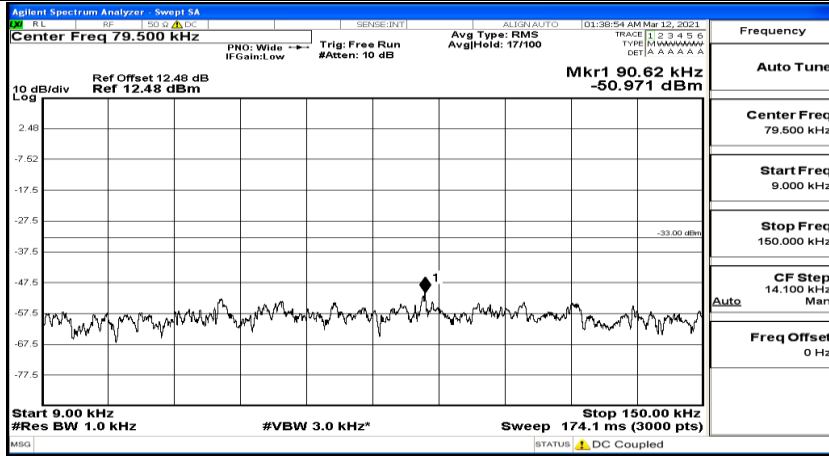

Frequency
Auto Tune
Center Freq 79.500 kHz
Start Freq 9.000 kHz
Stop Freq 150.000 kHz
CF Step 14.100 kHz Man
Freq Offset 0 Hz