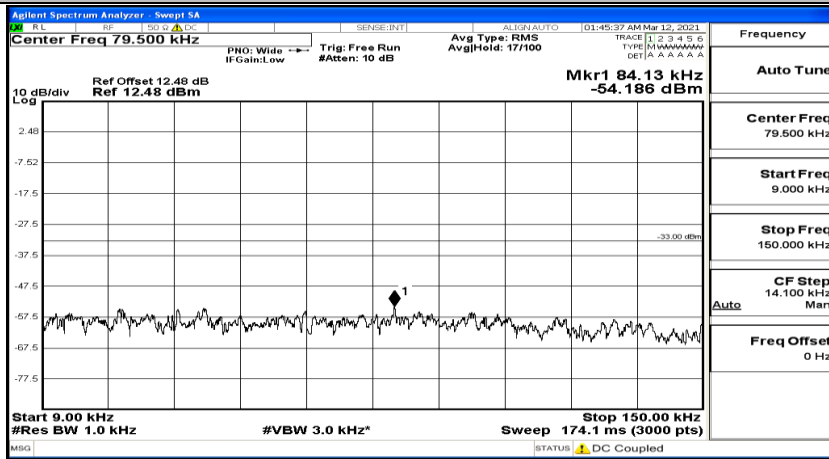

(Channel Bandwidth: 5 MHz)_LCH_16QAM_1RB#24