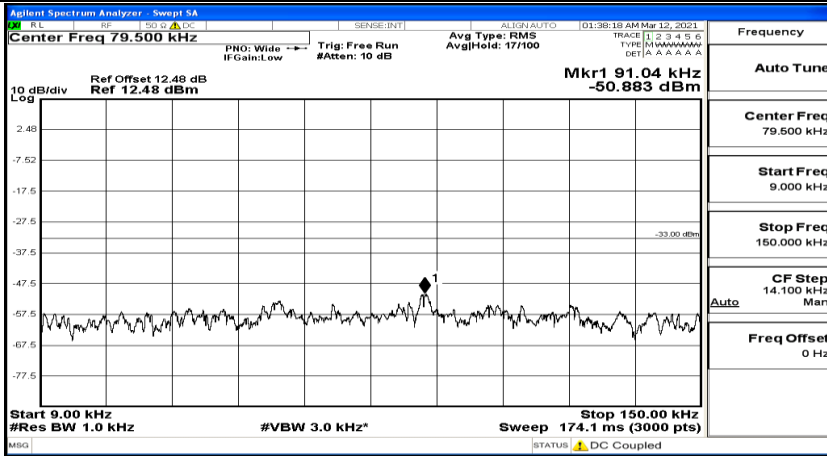

(Channel Bandwidth: 1.4 MHz)_HCH_16QAM_1RB#3

(Channel Bandwidth: 1.4 MHz)_HCH_16QAM_1RB#5

Channel Bandwidth: 3 MHz

(Channel Bandwidth: 3 MHz)_LCH_QPSK_1RB#0

(Channel Bandwidth: 3 MHz)_LCH_QPSK_1RB#7

Frequency
Auto Tune
Center Freq 79.500 kHz
Start Freq 9.000 kHz
Stop Freq 150.000 kHz
CF Step 14.100 kHz Man
Freq Offset 0 Hz

Frequency
Auto Tune
Center Freq 15.075000 MHz
Start Freq 150.000 kHz
Stop Freq 30.000000 MHz
CF Step 2.985000 MHz Man
Freq Offset 0 Hz

Frequency
Auto Tune
Center Freq 13.015000000 GHz
Start Freq 30.000000 MHz
Stop Freq 26.000000000 GHz
CF Step 2.597000000 GHz Man
Freq Offset 0 Hz