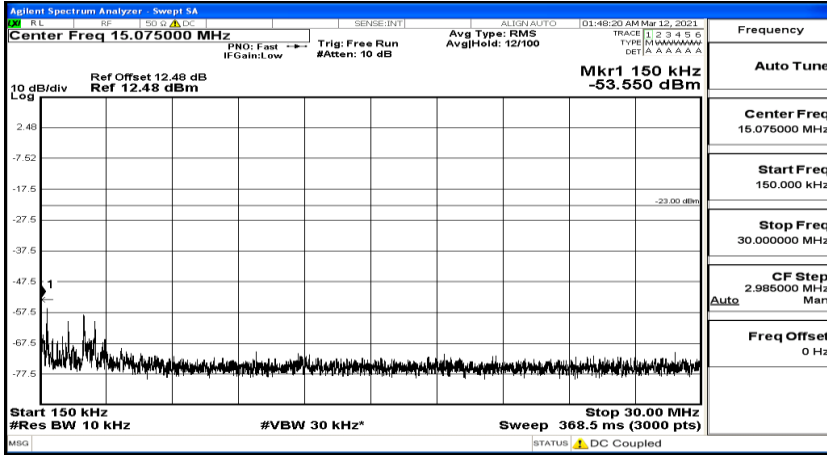

(Channel Bandwidth: 5 MHz)_MCH_QPSK_1RB#24

(Channel Bandwidth: 5 MHz)_HCH_QPSK_1RB#0

(Channel Bandwidth: 5 MHz)_HCH_QPSK_1RB#12

Frequency
Auto Tune
Center Freq 79.500 kHz
Start Freq 9.000 kHz
Stop Freq 150.000 kHz
CF Step 14.100 kHz Man
Freq Offset 0 Hz