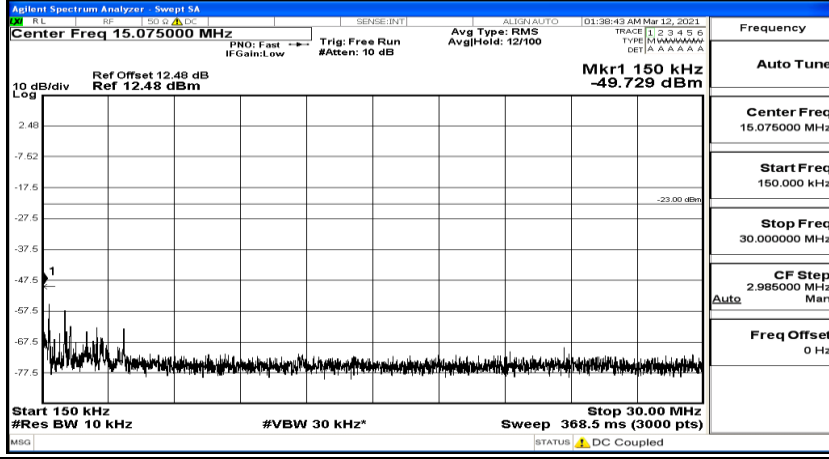

(Channel Bandwidth: 1.4 MHz)_HCH_16QAM_1RB#3

(Channel Bandwidth: 1.4 MHz)_HCH_16QAM_1RB#5

Channel Bandwidth: 3 MHz

(Channel Bandwidth: 3 MHz)_LCH_QPSK_1RB#0

(Channel Bandwidth: 3 MHz)_LCH_QPSK_1RB#7

Frequency
Auto Tune
Center Freq 79.500 kHz
Start Freq 9.000 kHz
Stop Freq 150.000 kHz
CF Step 14.100 kHz Man
Freq Offset 0 Hz