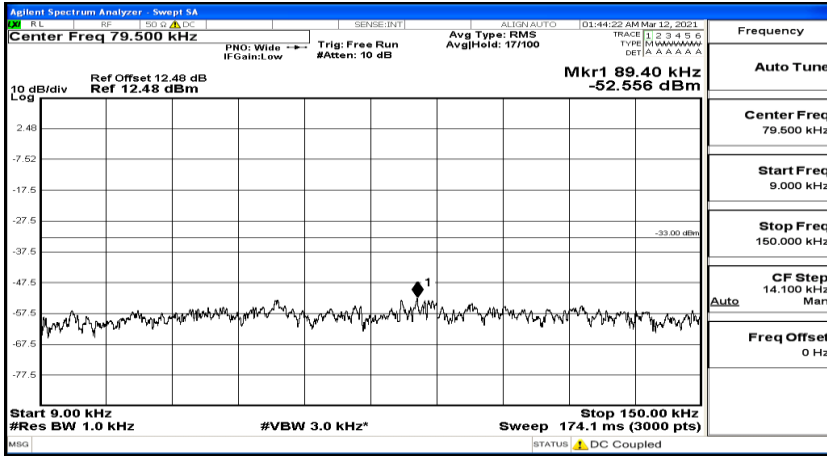

Channel Bandwidth: 5 MHz

(Channel Bandwidth: 5 MHz)_LCH_QPSK_1RB#0

(Channel Bandwidth: 5 MHz)_LCH_QPSK_1RB#12

Frequency
Auto Tune
Center Freq 79.500 kHz
Start Freq 9.000 kHz
Stop Freq 150.000 kHz
CF Step 14.100 kHz Man
Freq Offset 0 Hz