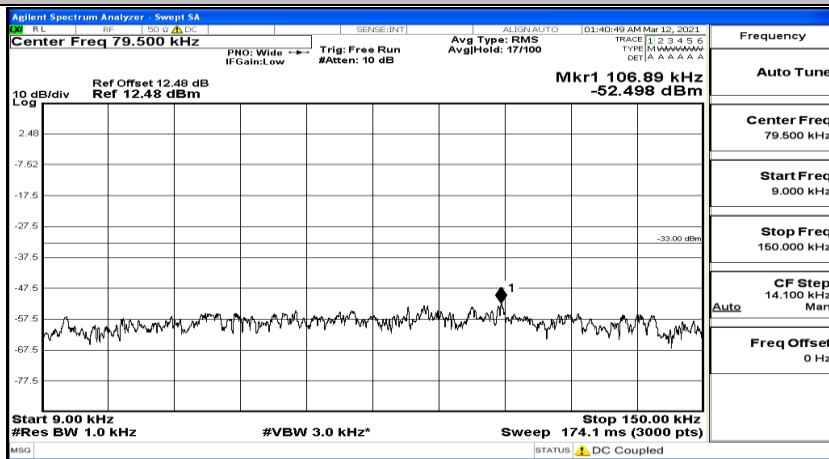

(Channel Bandwidth: 3 MHz)_MCH_QPSK_1RB#14