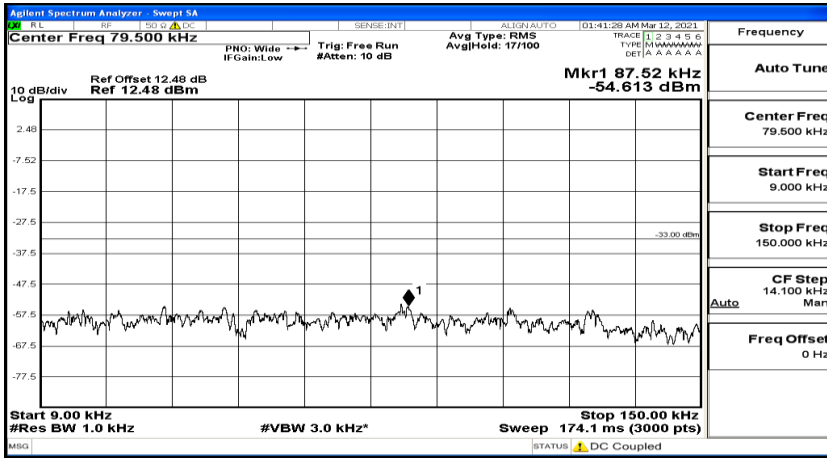

(Channel Bandwidth: 3 MHz)_MCH_16QAM_1RB#14