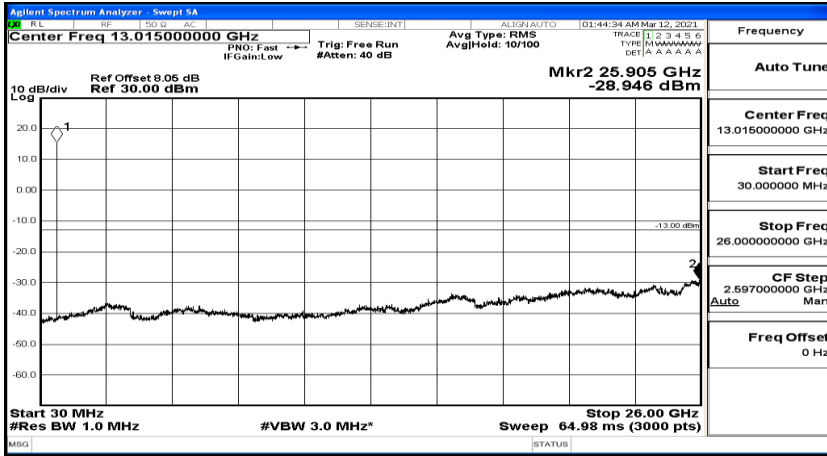

Frequency
Auto Tune
Center Freq 13.015000000 GHz
Start Freq 30.000000 MHz
Stop Freq 26.00000000 GHz
CF Step 2.597000000 GHz Man
Freq Offset 0 Hz

(Channel Bandwidth: 5 MHz)_LCH_QPSK_1RB#24