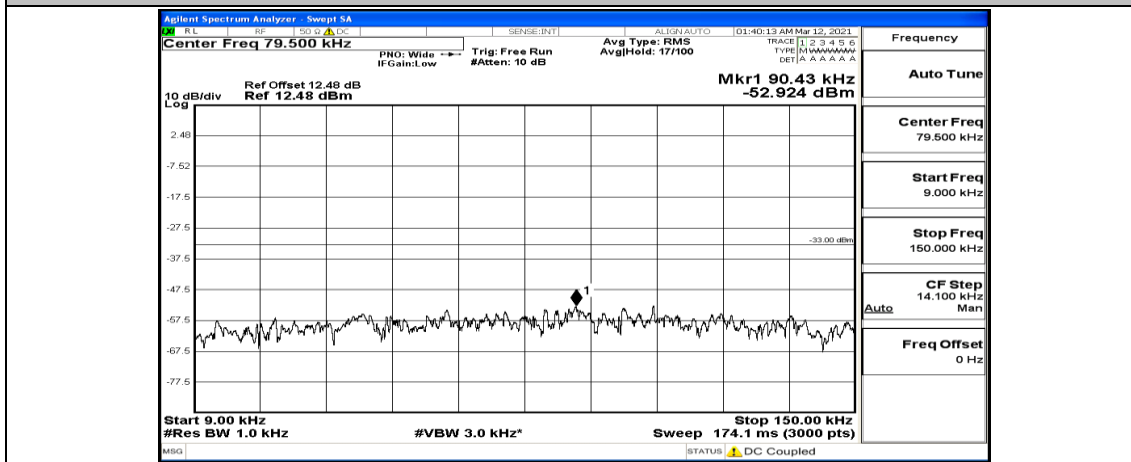

Frequency
Auto Tune
Center Freq 15.075000 MHz
Start Freq 150.000 kHz
Stop Freq 30.000000 MHz
CF Step 2.985000 MHz Man
Freq Offset 0 Hz

Frequency
Auto Tune
Center Freq 13.015000000 GHz
Start Freq 30.000000 MHz
Stop Freq 26.000000000 GHz
CF Step 2.597000000 GHz Man
Freq Offset 0 Hz

(Channel Bandwidth: 3 MHz)_LCH_QPSK_1RB#14

Frequency
Auto Tune
Center Freq 79.500 kHz
Start Freq 9.000 kHz
Stop Freq 150.000 kHz
CF Step 14.100 kHz Man
Freq Offset 0 Hz

(Channel Bandwidth: 3 MHz)_MCH_QPSK_1RB#0