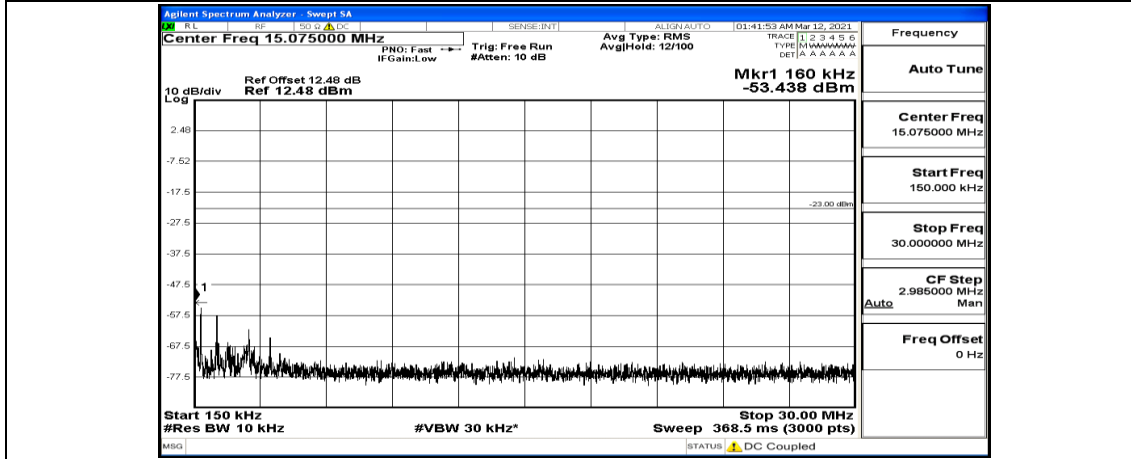

(Channel Bandwidth: 3 MHz)_HCH_16QAM_1RB#0