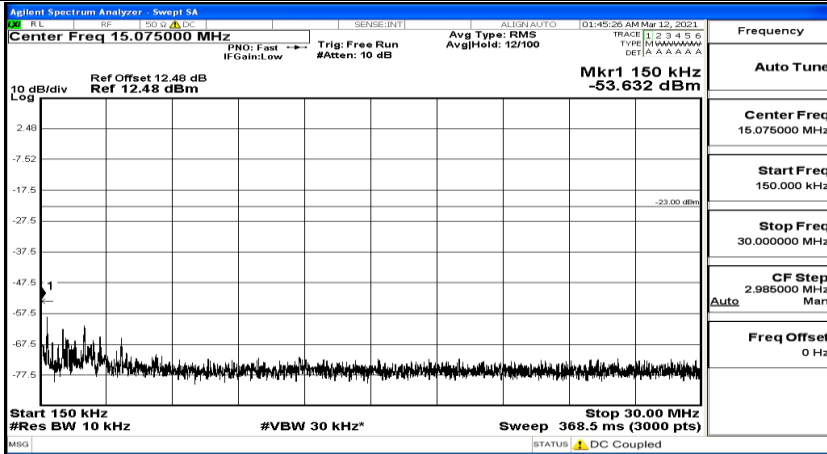

Frequency
Auto Tune
Center Freq 15.075000 MHz
Start Freq 150.000 kHz
Stop Freq 30.000000 MHz
CF Step 2.985000 MHz Man
Freq Offset 0 Hz