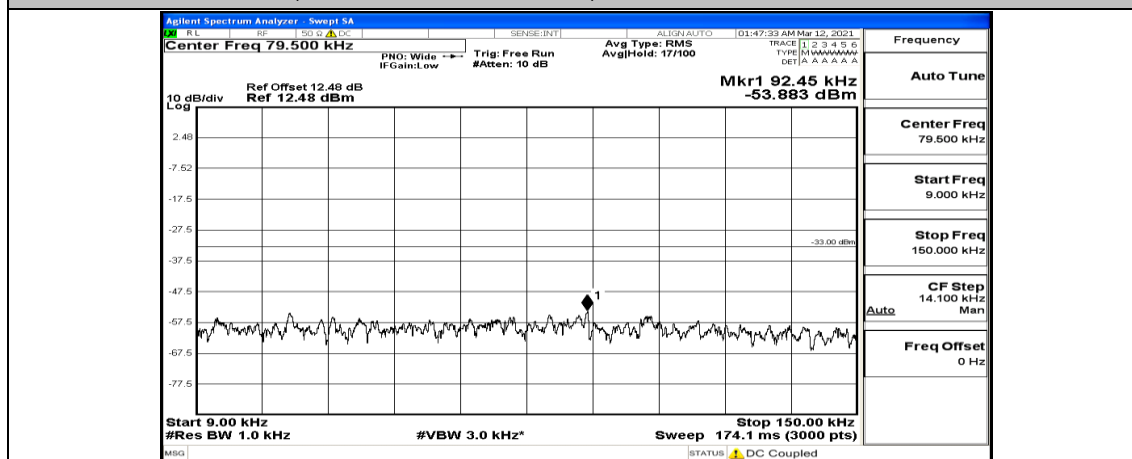

(Channel Bandwidth: 5 MHz)_MCH_16QAM_1RB#24