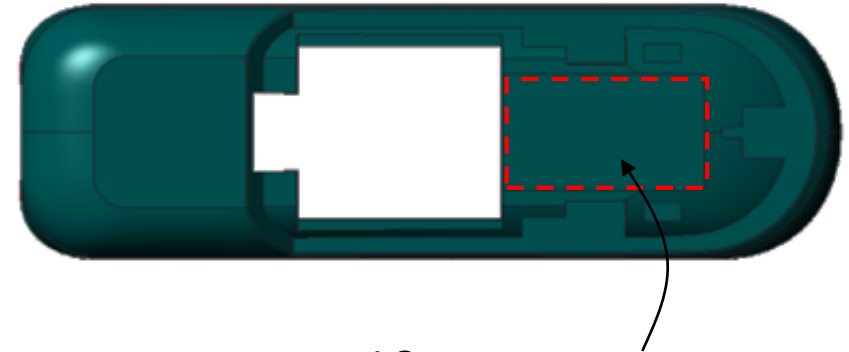

Label Definition

Model Name:
NCT9610

FCC

CERT Label Size :25*9mm
Font Size :4

NCC

Model Name:
NCT8610

IMEI Label Size :16*8mm
Font Size :4