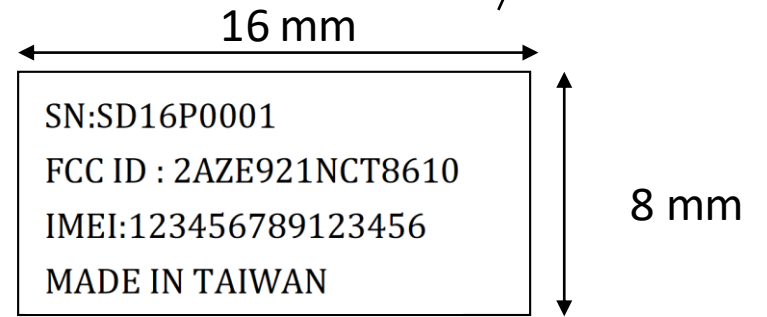

Label Definition

Model Name:
NCT9610

FCC

CERT Label Size :25*9mm
Font Size :4

NCC

Model Name:
NCT8610

IMEI Label Size :16*8mm
Font Size :4