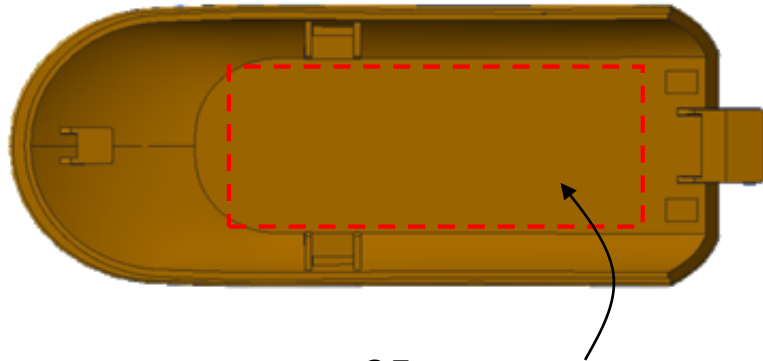

Label Definition

Model Name:
NCT9610

FCC

CERT Label Size :25*9mm
Font Size :4

NCC

Model Name:
NCT8610

IMEI Label Size :16*8mm
Font Size :4