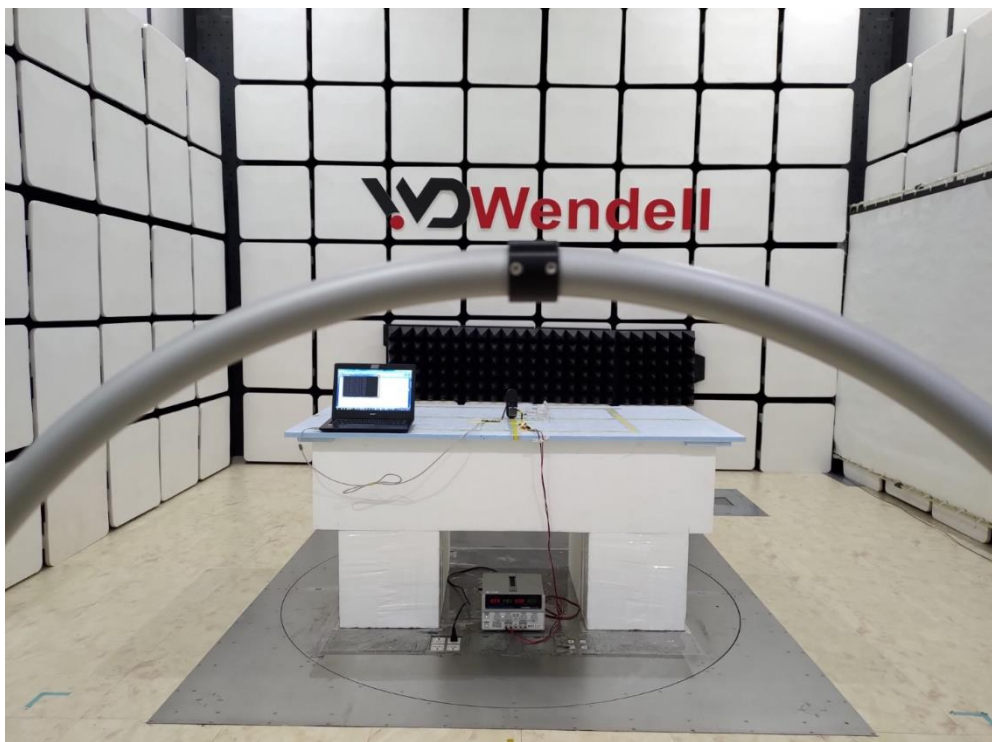

Attachment 1 : EUT Test Photographs

Radiated Emission for below 30 MHz

Trade Name : rhombus

Model Name : DR20

Trade Name : rhombus

Model Name : DR20

Radiated Emission for 30 M ~ 1 GHz

Trade Name : rhombus

Model Name : DR20

Trade Name : rhombus

Model Name : DR20

Radiated Emission for above 1 GHz

Trade Name : rhombus

Model Name : DR20

Trade Name : rhombus

Model Name : DR20