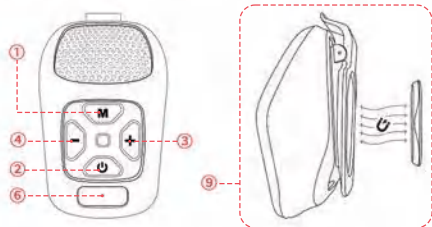

- ① "M": Bluetooth Pairing Control / Voice Assistant Control
- ② "⏻": Power Control / Device Reset Control
- ③ "+": Volume Control Buttons / Next Track Buttons
- ④ "-": Volume Control Buttons / Previous Track Buttons

PRODUCT COMPONENT

- ⑤ Indicators:
 - Charging ———— ■
 - Connected ———— ■
 - Pairing Mode ———— ■ ■
- ⑥ Microphone Pickup Hole
- ⑦ TYPE-C Charging Port
- ⑧ Strong Clip
- ⑨ Magnetic Clip

INSTRUCTIONS FOR USE