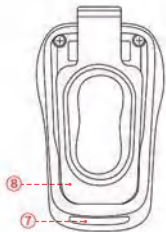

- ① "M": Bluetooth Pairing Control / Voice Assistant Control
- ② "⏻": Power Control / Device Reset Control
- ③ "+": Volume Control Buttons / Next Track Buttons
- ④ "-": Volume Control Buttons / Previous Track Buttons

PRODUCT COMPONENT

- ⑤ Indicators:
 - Charging ———— ■
 - Connected ———— ■
 - Pairing Mode ———— ■ ■
- ⑥ Microphone Pickup Hole
- ⑦ TYPE-C Charging Port
- ⑧ Strong Clip
- ⑨ Magnetic Clip

INSTRUCTIONS FOR USE