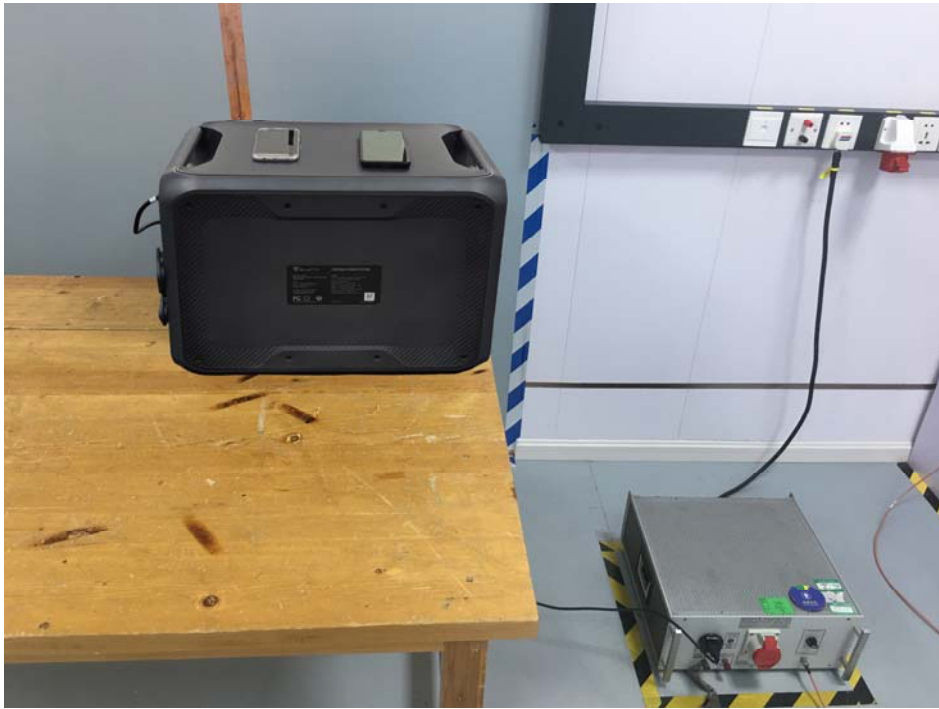

Appendix A: Photographs of Test Setup

Product: PORTABLE POWER STATION

Model: AC300

WPT Radiated Emission

WPT Conducted Emission

BLE/WiFi Radiated Emission

BLE/WiFi Conducted Emission