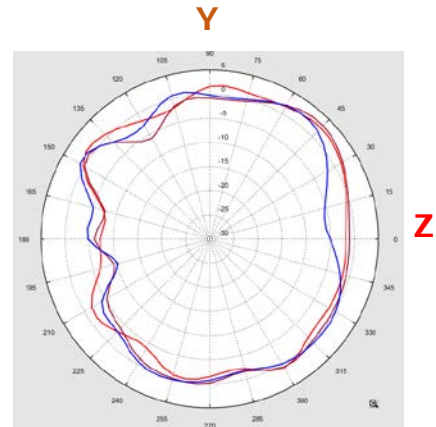

WRTQ-388AX BT Antenna Test Report

2023/05/22

Gemtek Technology Co., Ltd.

No. 15-1, Zhonghua Road, Hsinchu Industrial Zone, Hukou Township, Hsinchu County

2400MHz ———

2450MHz ———

2500MHz ———

BT Antenna Efficiency (%)