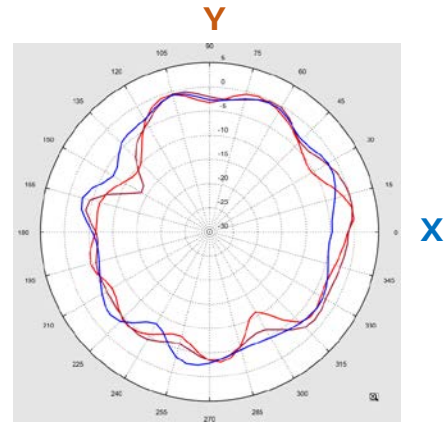

WRTQ-388AX BT Antenna Test Report

2023/05/22

Gemtek Technology Co., Ltd.

No. 15-1, Zhonghua Road, Hsinchu Industrial Zone, Hukou Township, Hsinchu County

2400MHz ———

2450MHz ———

2500MHz ———

BT Antenna Efficiency (%)