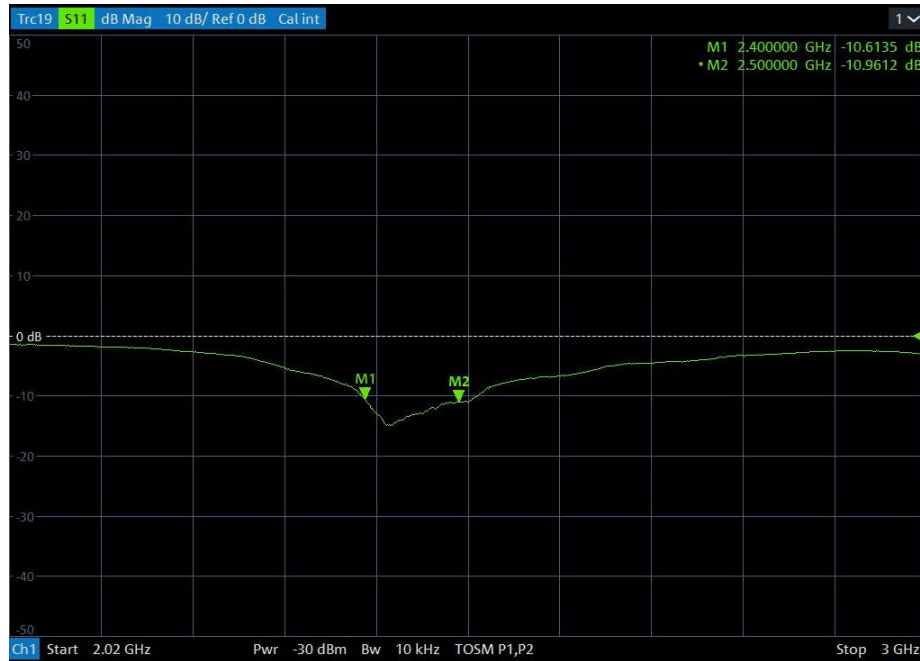

WRTQ-388AX BT Antenna Test Report

2023/05/22

Gemtek Technology Co., Ltd.

No. 15-1, Zhonghua Road, Hsinchu Industrial Zone, Hukou Township, Hsinchu County

2400MHz ———

2450MHz ———

2500MHz ———

BT Antenna Efficiency (%)

Frequency (MHz)	2400	2450	2500
BT_ANT	68.47	69.76	67.92

BT Antenna Peak Gain (dB)

Frequency (MHz)	2400	2450	2500
BT_ANT	2.68	2.86	2.69