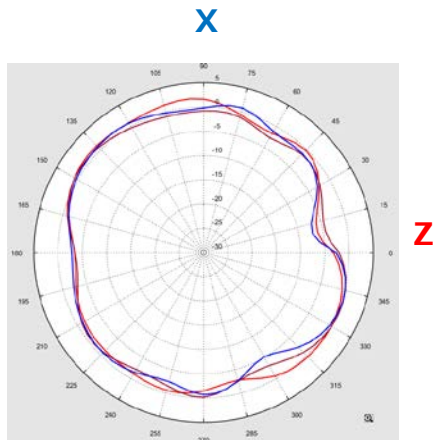

WRTQ-388AX BT Antenna Test Report

2023/05/22

Gemtek Technology Co., Ltd.

No. 15-1, Zhonghua Road, Hsinchu Industrial Zone, Hukou Township, Hsinchu County

2400MHz ———

2450MHz ———

2500MHz ———

BT Antenna Efficiency (%)