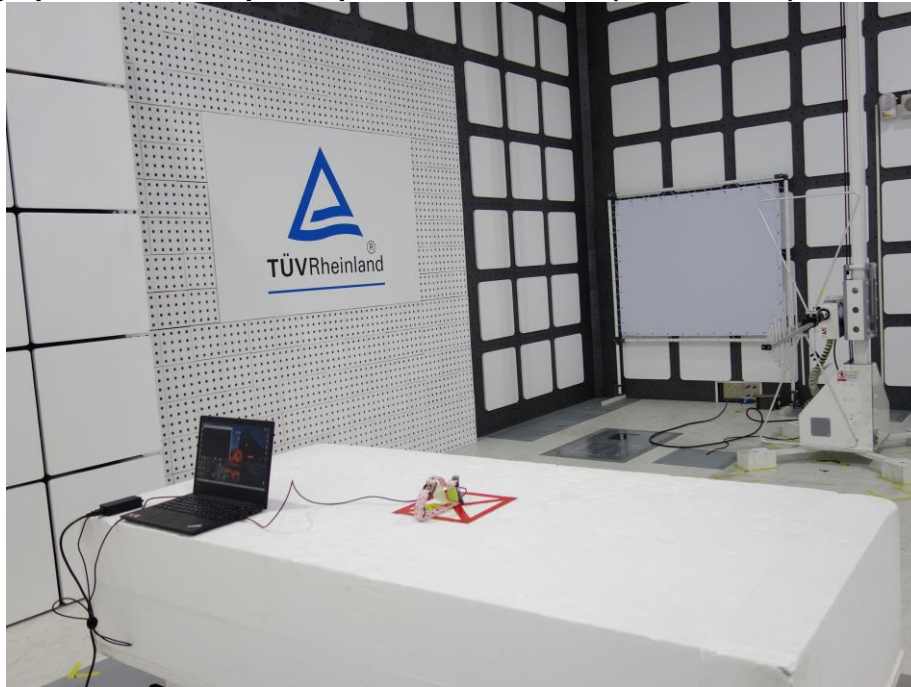

Product: Whistle Switch

Type Identification: Switch

Photograph 1: Test Setup for Spurious Emissions (Front View 1)

Photograph 2: Test Setup for Spurious Emissions (Front View 2)

Product: Whistle Switch

Type Identification: Switch

Photograph 3: Test Setup for Spurious Emissions (Back View 1)

Photograph 4: Test Setup for Spurious Emissions (Back View 2)

Product: Whistle Switch

Type Identification: Switch

Photograph 5: Test Setup for Spurious Emissions (Back View 3)

Photograph 6: Test Setup for Spurious Emissions (Back View 4)

Product: Whistle Switch

Type Identification: Switch

Photograph 7: Test Setup for Mains Conducted Emissions (Front View)

Photograph 8: Test Setup for Mains Conducted Emissions (Back View)