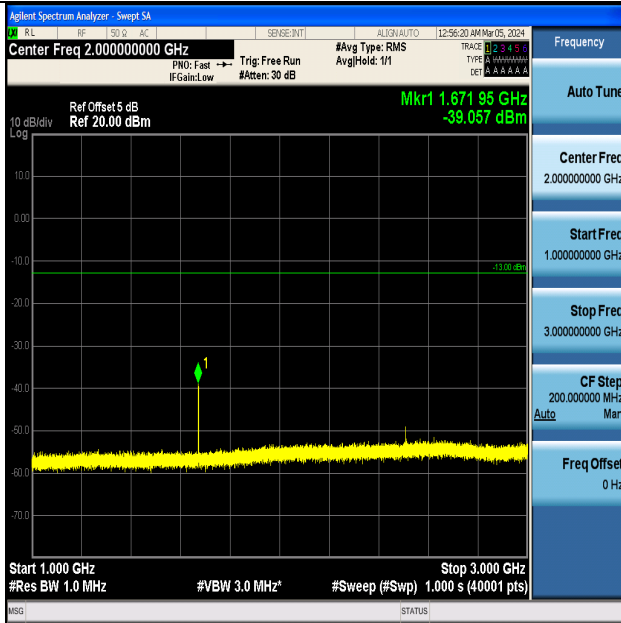

Band5_1.4MHz_16QAM_20525_1RB#0_0.15~30_0.15~30

Band5_1.4MHz_16QAM_20525_1RB#0_30~1000_30~1000

Band5_1.4MHz_16QAM_20525_1RB#0_1000~3000_1000~3000

Band5_1.4MHz_16QAM_20525_1RB#0_3000~10000_3000~10000

Band5_1.4MHz_QPSK_20643_1RB#0_0.009~0.15_0.009~0.15