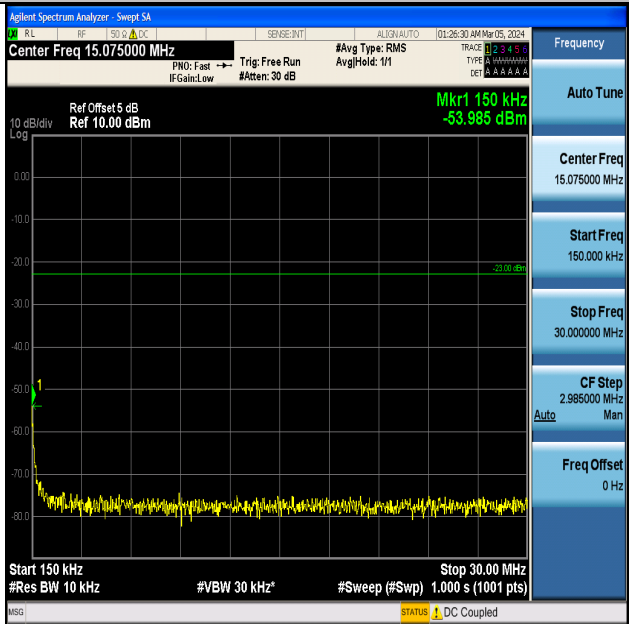

Band5_3MHz_16QAM_20415_1RB#0_0.15~30_0.15~30

Band5_3MHz_16QAM_20415_1RB#0_30~1000_30~1000

Band5_3MHz_16QAM_20415_1RB#0_1000~3000_1000~3000

Band5_3MHz_16QAM_20415_1RB#0_3000~10000_3000~10000

Band5_3MHz_QPSK_20525_1RB#0_0.009~0.15_0.009~0.15