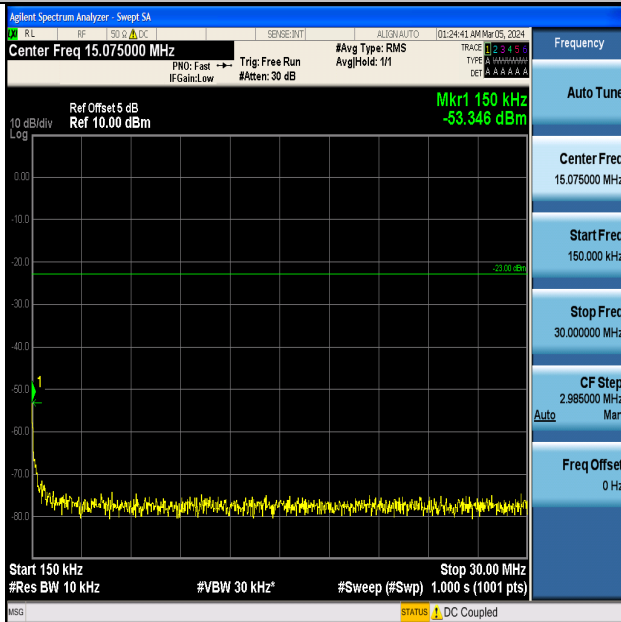

Band5_1.4MHz_16QAM_20643_1RB#0_0.15~30_0.15~30

Band5_1.4MHz_16QAM_20643_1RB#0_30~1000_30~1000

Band5_1.4MHz_16QAM_20643_1RB#0_1000~3000_1000~3000

Band5_1.4MHz_16QAM_20643_1RB#0_3000~10000_3000~10000

Band5_3MHz_QPSK_20415_1RB#0_0.009~0.15_0.009~0.15