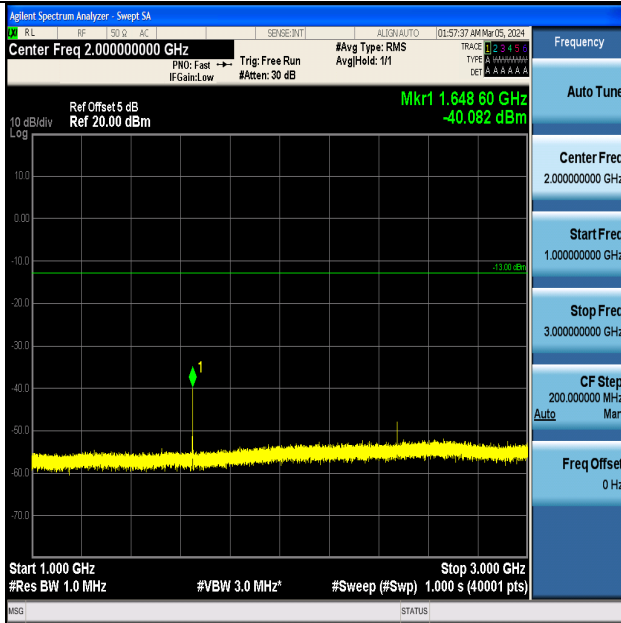

Band5_5MHz_16QAM_20425_1RB#0_1000~3000_1000~3000