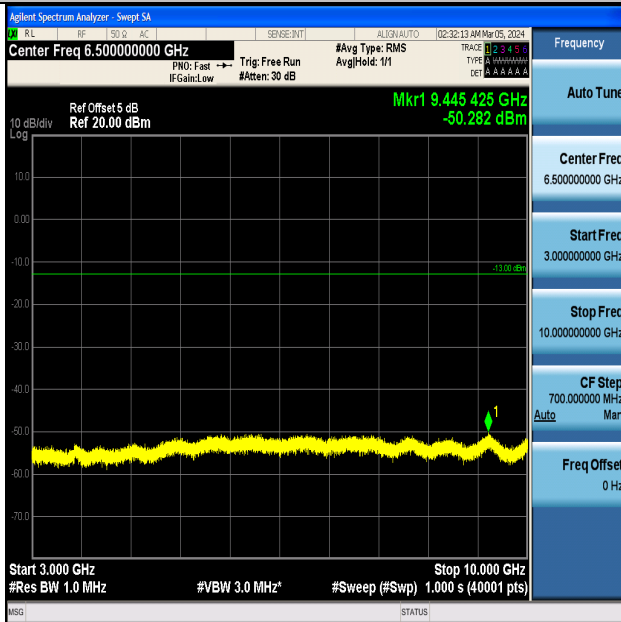

Band5_10MHz_16QAM_20600_1RB#0_3000~10000_3000~10000