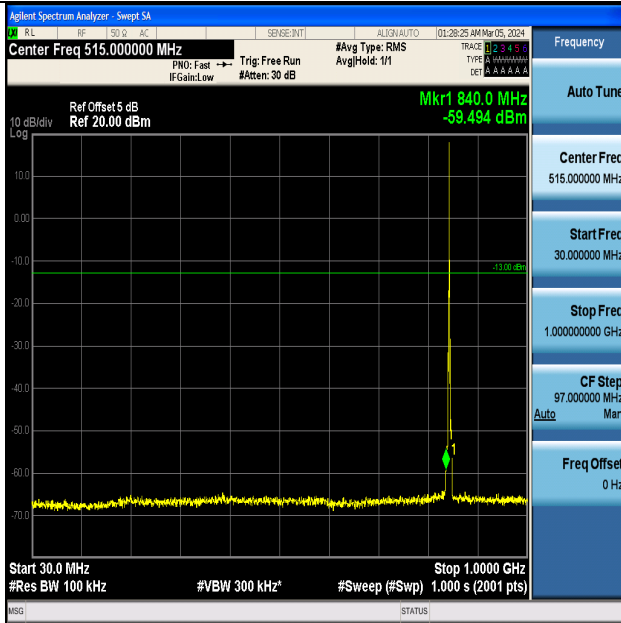

Band5_3MHz_QPSK_20635_1RB#0_30~1000_30~1000