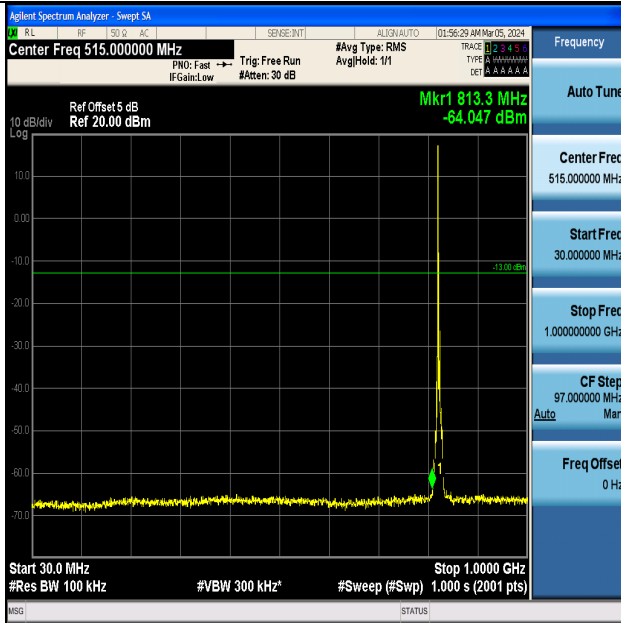

Band5_5MHz_QPSK_20425_1RB#0_30~1000_30~1000