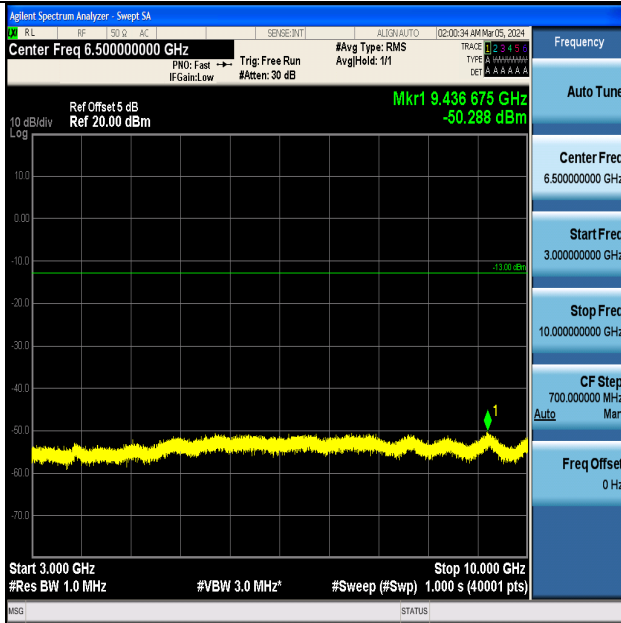

Band5_5MHz_QPSK_20625_1RB#0_3000~10000_3000~10000