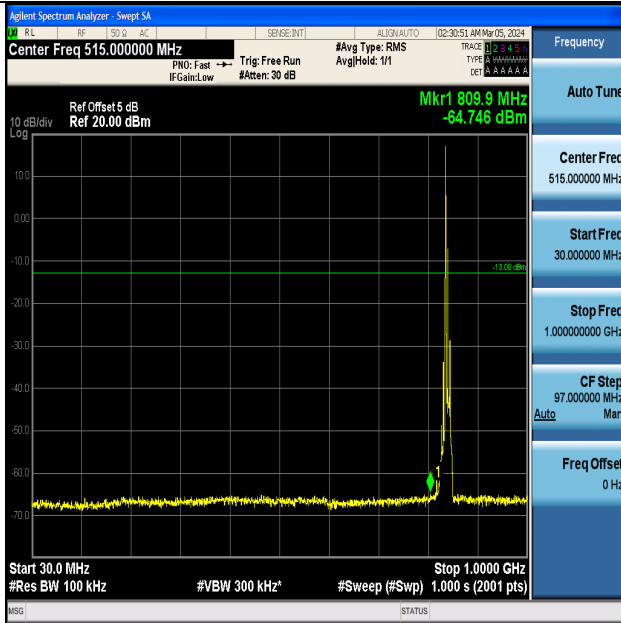

Band5_10MHz_QPSK_20600_1RB#0_30~1000_30~1000