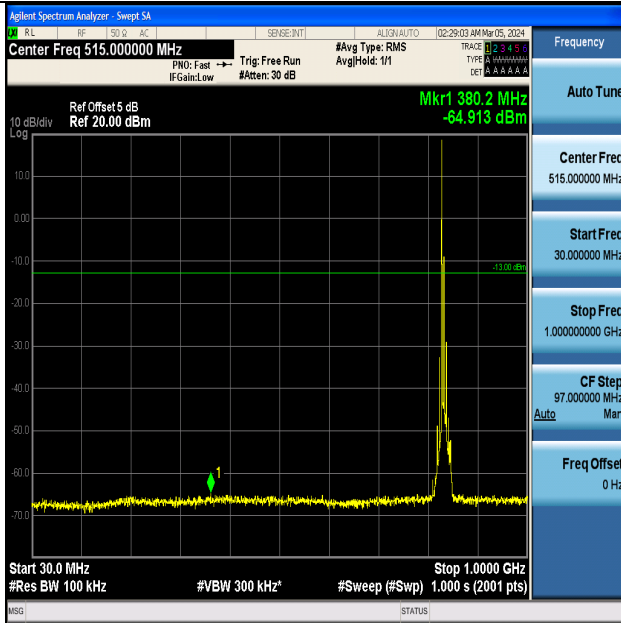

Band5_10MHz_QPSK_20525_1RB#0_30~1000_30~1000