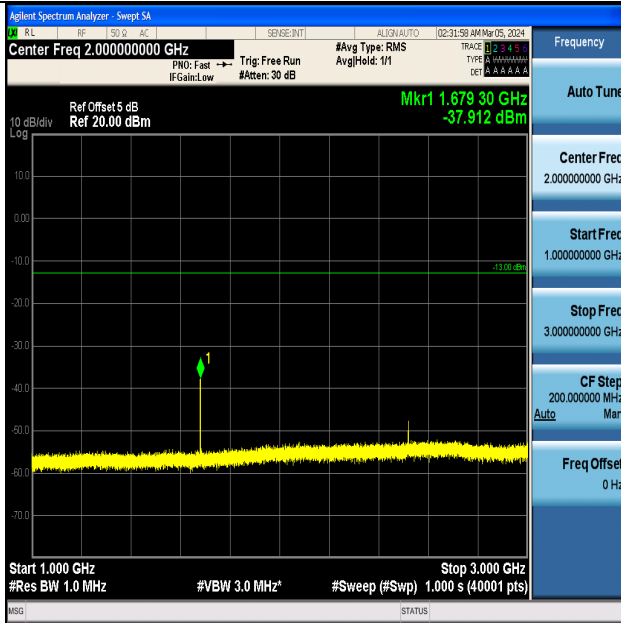

Band5_10MHz_16QAM_20600_1RB#0_1000~3000_1000~3000