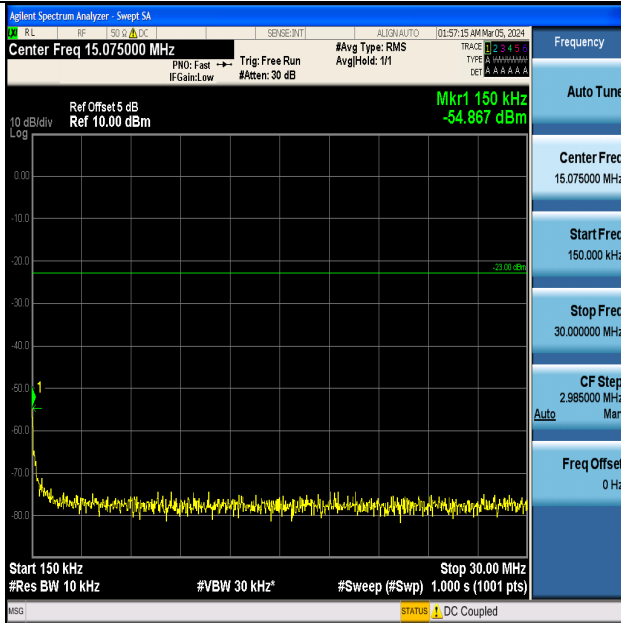

Band5_5MHz_QPSK_20425_1RB#0_0.15~30_0.15~30

Band5_5MHz_QPSK_20425_1RB#0_30~1000_30~1000

Band5_5MHz_QPSK_20425_1RB#0_1000~3000_1000~3000

Band5_5MHz_QPSK_20425_1RB#0_3000~10000_3000~10000

Band5_5MHz_16QAM_20425_1RB#0_0.009~0.15_0.009~0.15