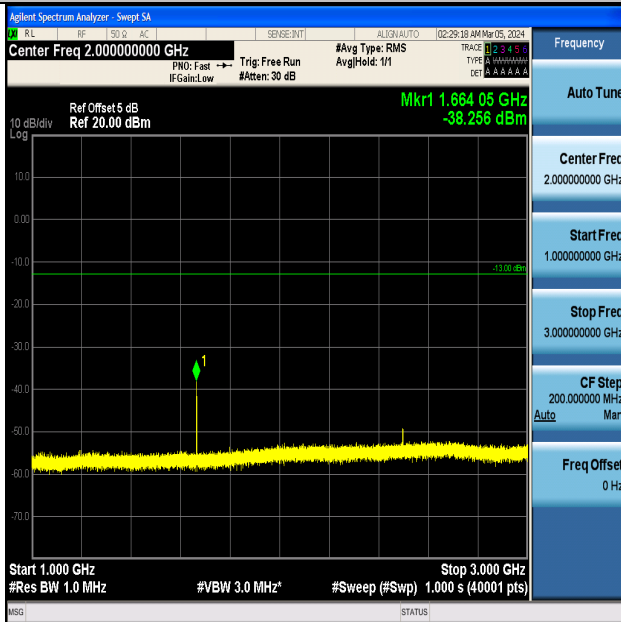

Band5_10MHz_QPSK_20525_1RB#0_1000~3000_1000~3000