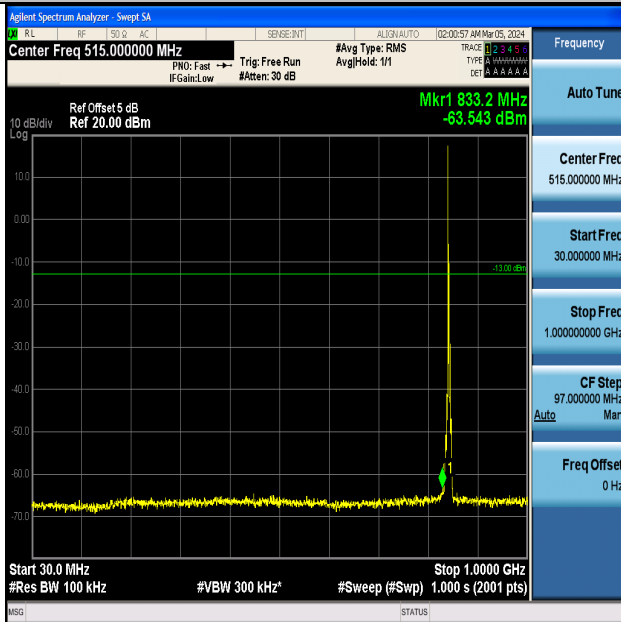

Band5_5MHz_16QAM_20625_1RB#0_30~1000_30~1000