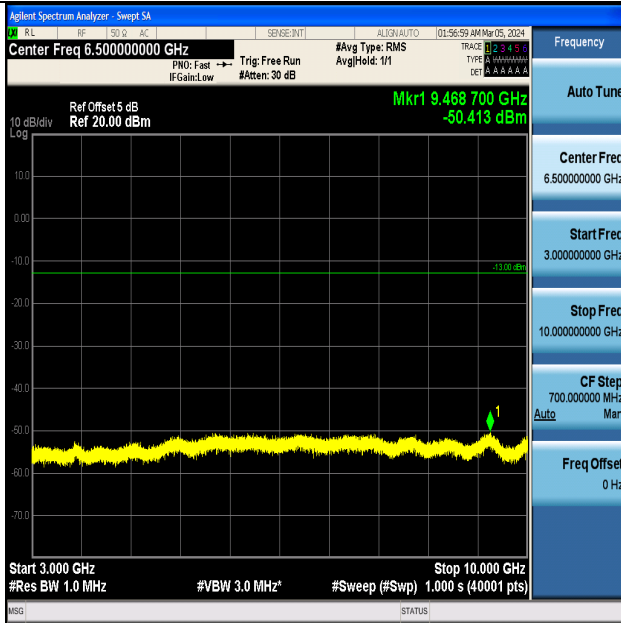

Band5_5MHz_QPSK_20425_1RB#0_3000~10000_3000~10000