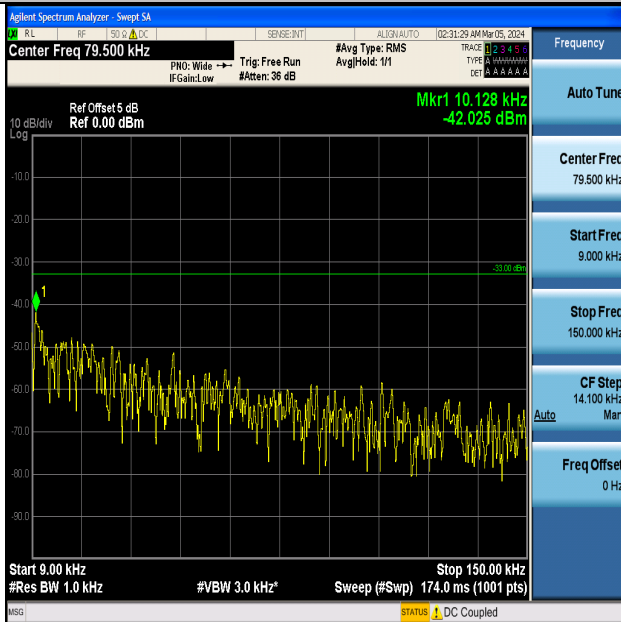

Band5_10MHz_QPSK_20600_1RB#0_0.15~30_0.15~30

Band5_10MHz_QPSK_20600_1RB#0_30~1000_30~1000

Band5_10MHz_QPSK_20600_1RB#0_1000~3000_1000~3000

Band5_10MHz_QPSK_20600_1RB#0_3000~10000_3000~10000

Band5_10MHz_16QAM_20600_1RB#0_0.009~0.15_0.009~0.15