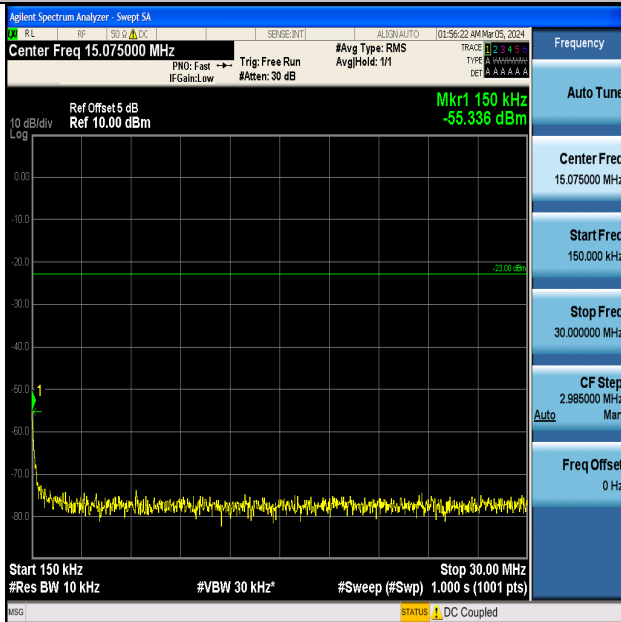

Band5_3MHz_16QAM_20635_1RB#0_0.15~30_0.15~30

Band5_3MHz_16QAM_20635_1RB#0_30~1000_30~1000

Band5_3MHz_16QAM_20635_1RB#0_1000~3000_1000~3000

Band5_3MHz_16QAM_20635_1RB#0_3000~10000_3000~10000

Band5_5MHz_QPSK_20425_1RB#0_0.009~0.15_0.009~0.15