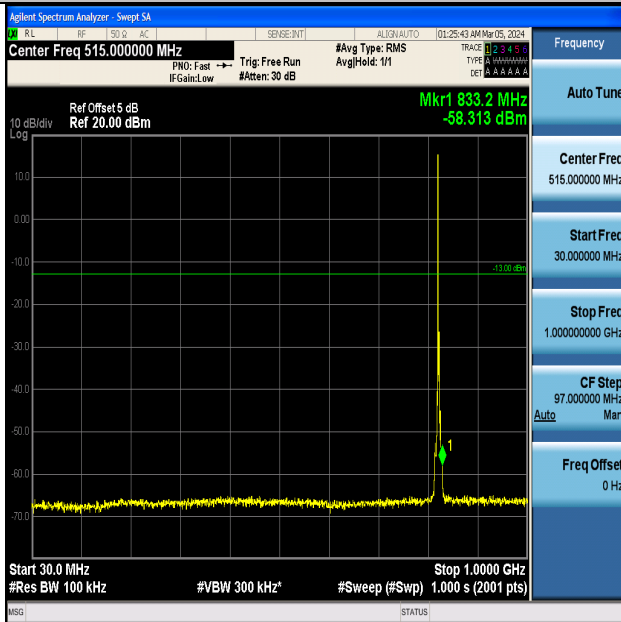

Band5_3MHz_16QAM_20415_1RB#0_30~1000_30~1000