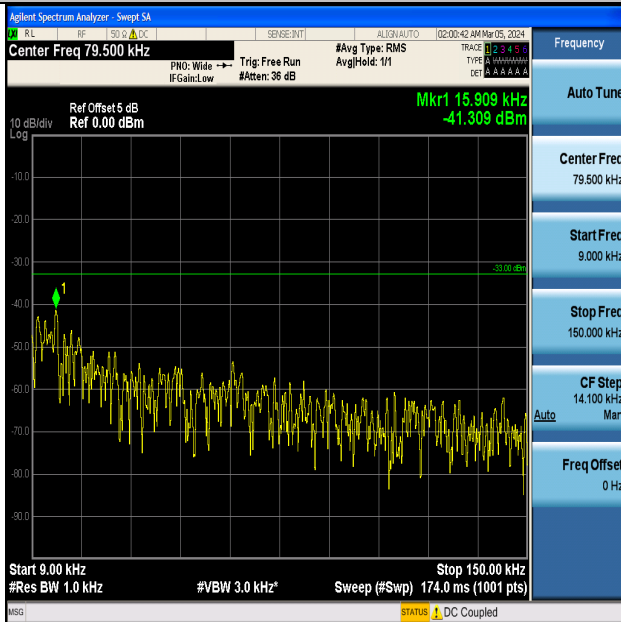

Band5_5MHz_QPSK_20625_1RB#0_0.15~30_0.15~30

Band5_5MHz_QPSK_20625_1RB#0_30~1000_30~1000

Band5_5MHz_QPSK_20625_1RB#0_1000~3000_1000~3000

Band5_5MHz_QPSK_20625_1RB#0_3000~10000_3000~10000

Band5_5MHz_16QAM_20625_1RB#0_0.009~0.15_0.009~0.15