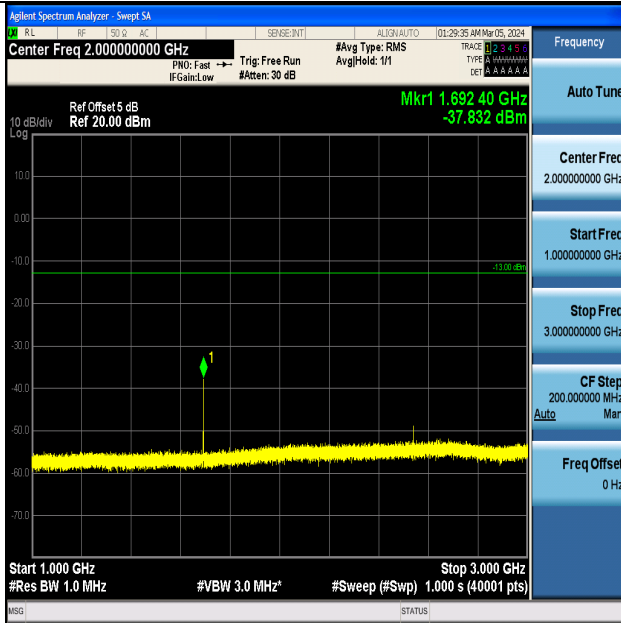

Band5_3MHz_16QAM_20635_1RB#0_1000~3000_1000~3000