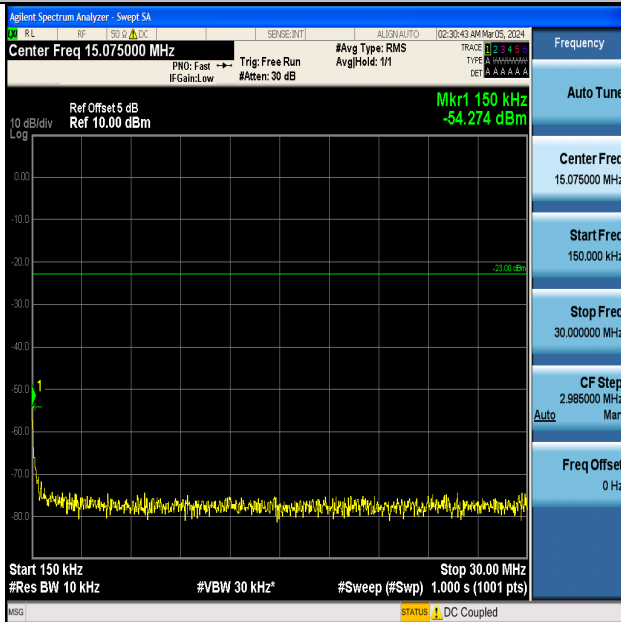

Band5_10MHz_16QAM_20525_1RB#0_0.15~30_0.15~30

Band5_10MHz_16QAM_20525_1RB#0_30~1000_30~1000

Band5_10MHz_16QAM_20525_1RB#0_1000~3000_1000~3000

Band5_10MHz_16QAM_20525_1RB#0_3000~10000_3000~10000

Band5_10MHz_QPSK_20600_1RB#0_0.009~0.15_0.009~0.15