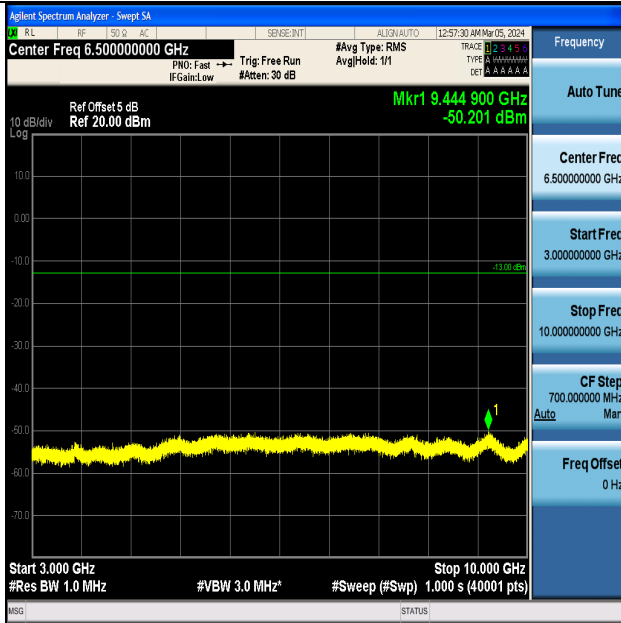

Band5_1.4MHz_16QAM_20525_1RB#0_0.15~30_0.15~30

Band5_1.4MHz_16QAM_20525_1RB#0_30~1000_30~1000

Band5_1.4MHz_16QAM_20525_1RB#0_1000~3000_1000~3000

Band5_1.4MHz_16QAM_20525_1RB#0_3000~10000_3000~10000

Band5_1.4MHz_QPSK_20643_1RB#0_0.009~0.15_0.009~0.15

Band5_1.4MHz_QPSK_20643_1RB#0_0.15~30_0.15~30

Band5_1.4MHz_QPSK_20643_1RB#0_30~1000_30~1000

Band5_1.4MHz_QPSK_20643_1RB#0_1000~3000_1000~3000

Band5_1.4MHz_QPSK_20643_1RB#0_3000~10000_3000~10000

Band5_1.4MHz_16QAM_20643_1RB#0_0.009~0.15_0.009~0.15