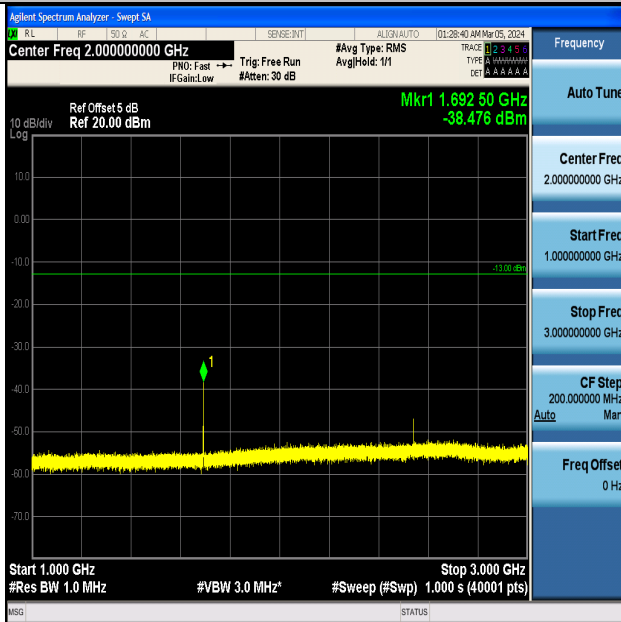

Band5_3MHz_QPSK_20635_1RB#0_1000~3000_1000~3000