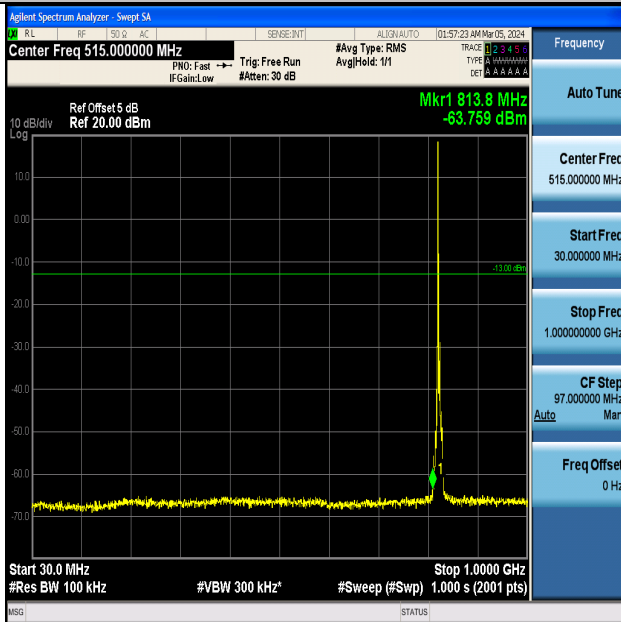

Band5_5MHz_16QAM_20425_1RB#0_30~1000_30~1000