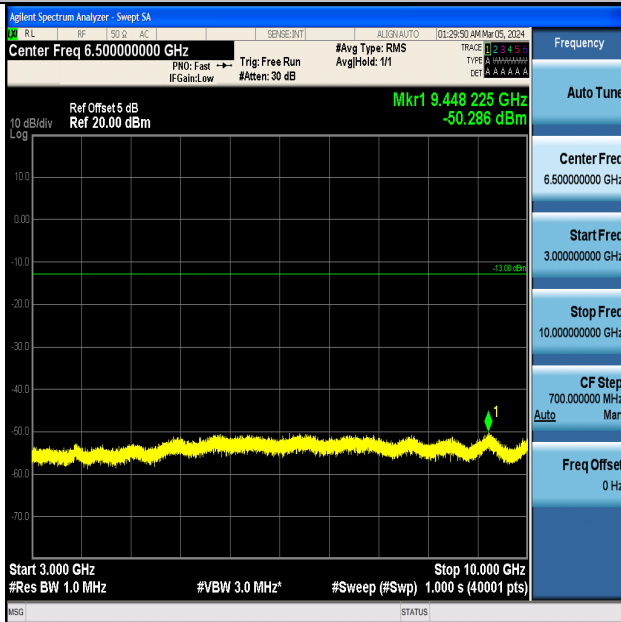

Band5_3MHz_16QAM_20635_1RB#0_3000~10000_3000~10000