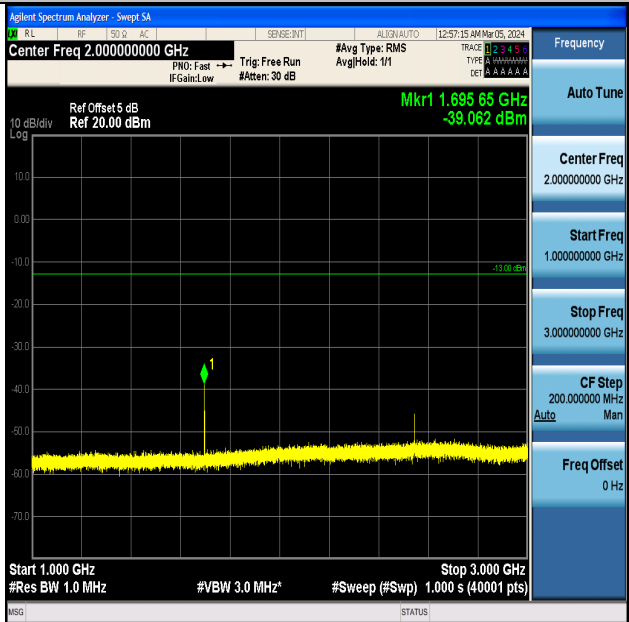

Band5_1.4MHz_QPSK_20643_1RB#0_1000~3000_1000~3000