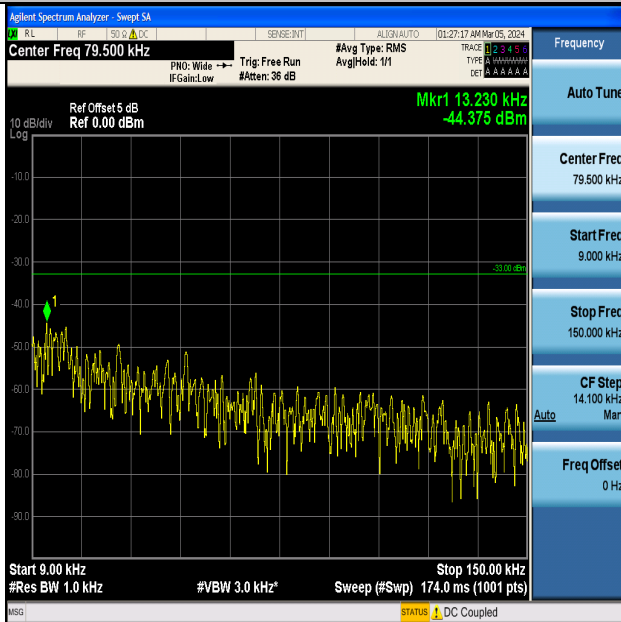

Band5_3MHz_QPSK_20525_1RB#0_0.15~30_0.15~30

Band5_3MHz_QPSK_20525_1RB#0_30~1000_30~1000

Band5_3MHz_QPSK_20525_1RB#0_1000~3000_1000~3000

Band5_3MHz_QPSK_20525_1RB#0_3000~10000_3000~10000

Band5_3MHz_16QAM_20525_1RB#0_0.009~0.15_0.009~0.15