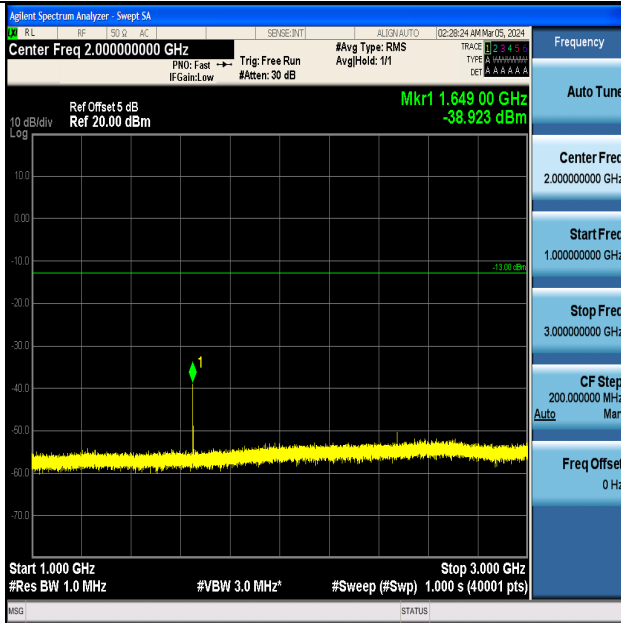

Band5_10MHz_16QAM_20450_1RB#0_1000~3000_1000~3000