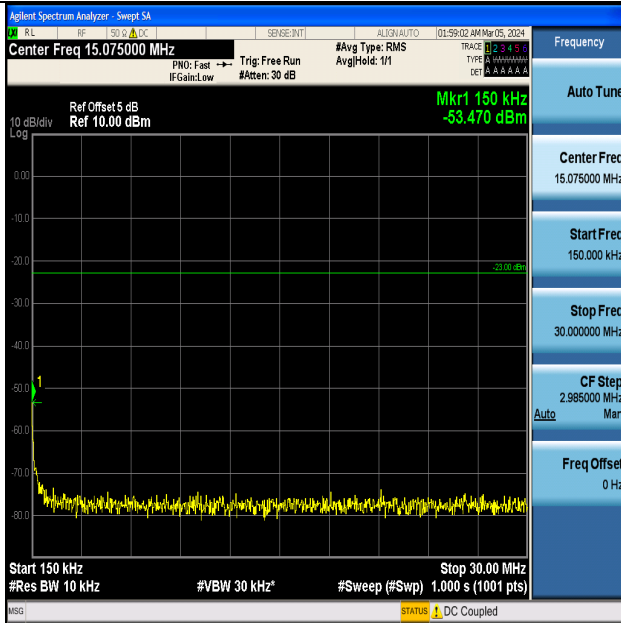

Band5_5MHz_QPSK_20525_1RB#0_0.15~30_0.15~30

Band5_5MHz_QPSK_20525_1RB#0_30~1000_30~1000

Band5_5MHz_QPSK_20525_1RB#0_1000~3000_1000~3000

Band5_5MHz_QPSK_20525_1RB#0_3000~10000_3000~10000

Band5_5MHz_16QAM_20525_1RB#0_0.009~0.15_0.009~0.15