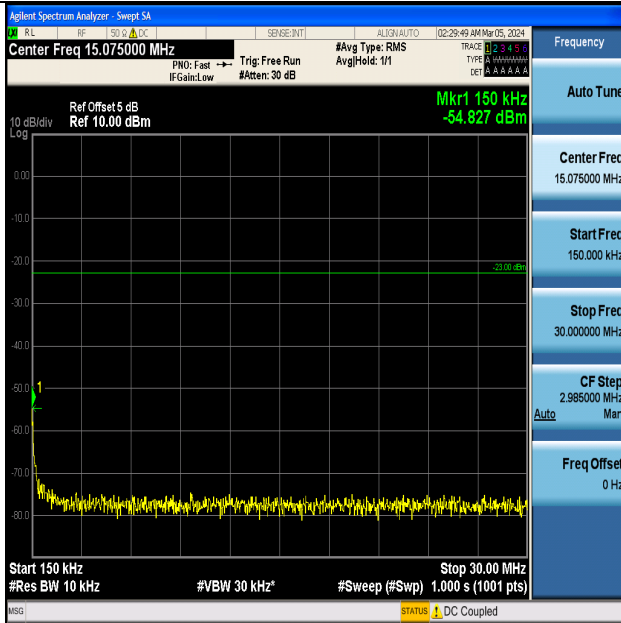

Band5_10MHz_QPSK_20525_1RB#0_0.15~30_0.15~30

Band5_10MHz_QPSK_20525_1RB#0_30~1000_30~1000

Band5_10MHz_QPSK_20525_1RB#0_1000~3000_1000~3000

Band5_10MHz_QPSK_20525_1RB#0_3000~10000_3000~10000

Band5_10MHz_16QAM_20525_1RB#0_0.009~0.15_0.009~0.15