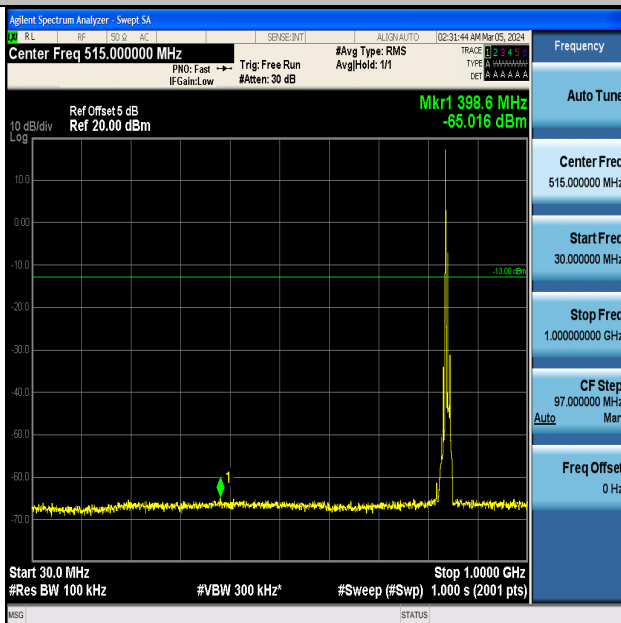

Band5_10MHz_16QAM_20600_1RB#0_30~1000_30~1000