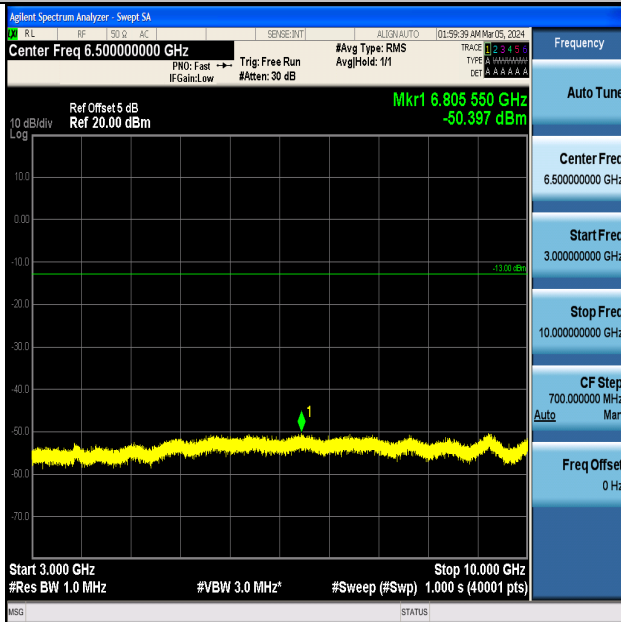

Band5_5MHz_16QAM_20525_1RB#0_3000~10000_3000~10000