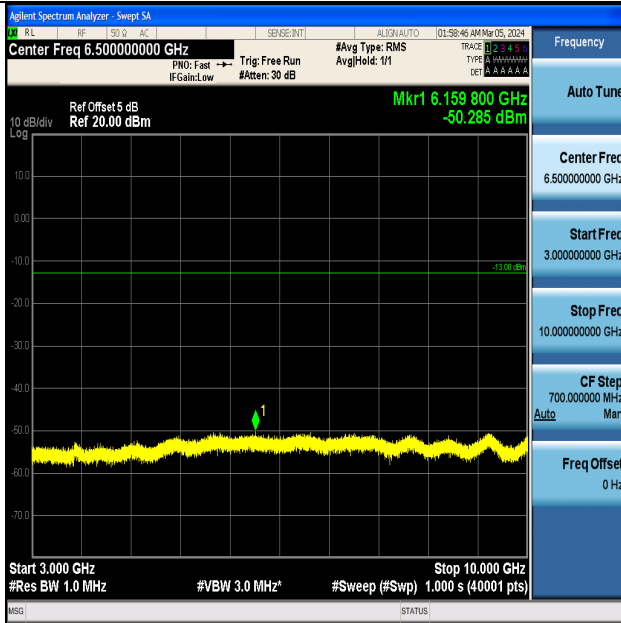

Band5_5MHz_QPSK_20525_1RB#0_3000~10000_3000~10000