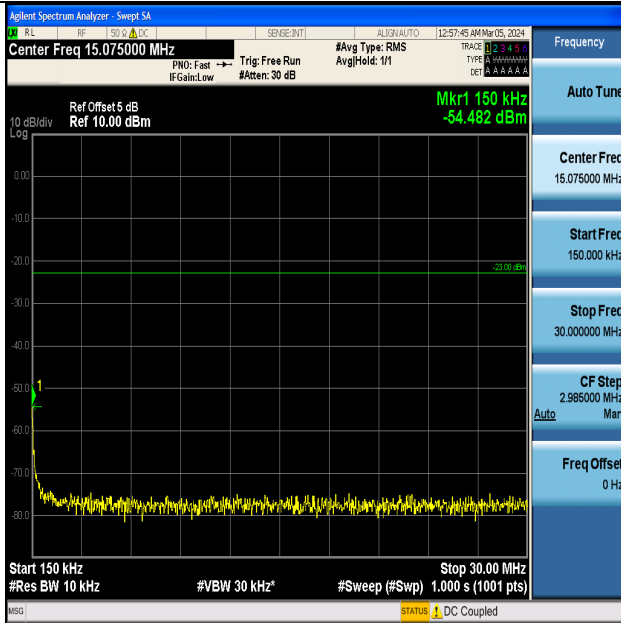

Band5_1.4MHz_QPSK_20643_1RB#0_0.15~30_0.15~30

Band5_1.4MHz_QPSK_20643_1RB#0_30~1000_30~1000

Band5_1.4MHz_QPSK_20643_1RB#0_1000~3000_1000~3000

Band5_1.4MHz_QPSK_20643_1RB#0_3000~10000_3000~10000

Band5_1.4MHz_16QAM_20643_1RB#0_0.009~0.15_0.009~0.15