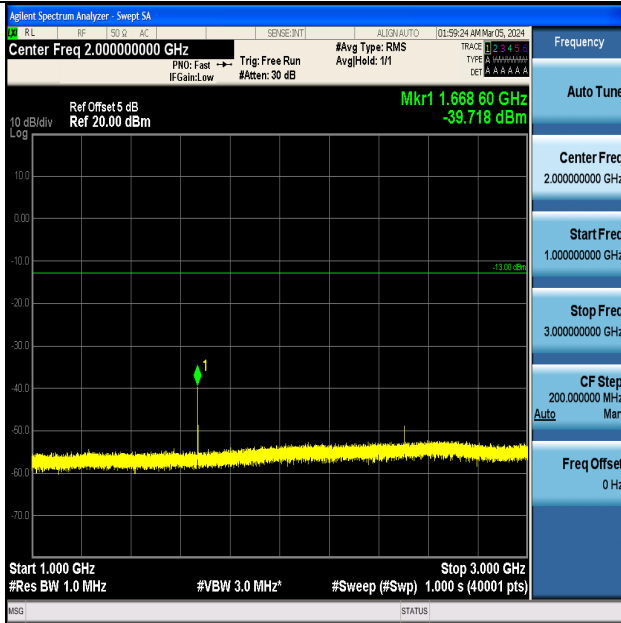

Band5_5MHz_16QAM_20525_1RB#0_1000~3000_1000~3000