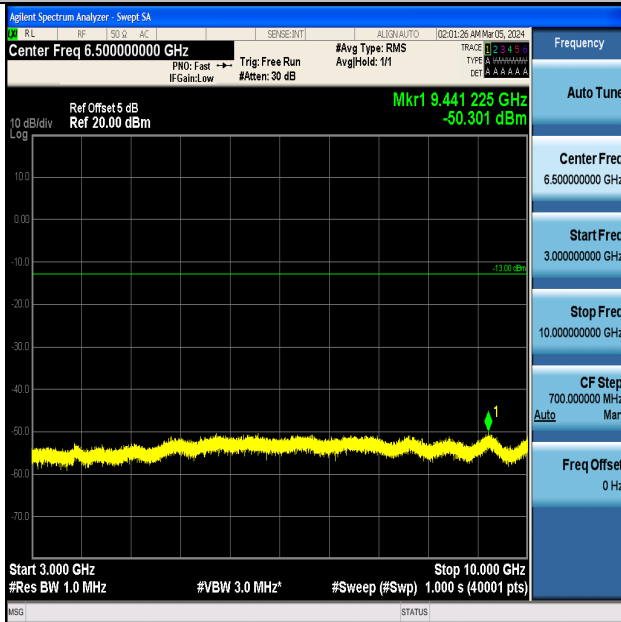

Band5_5MHz_16QAM_20625_1RB#0_3000~10000_3000~10000