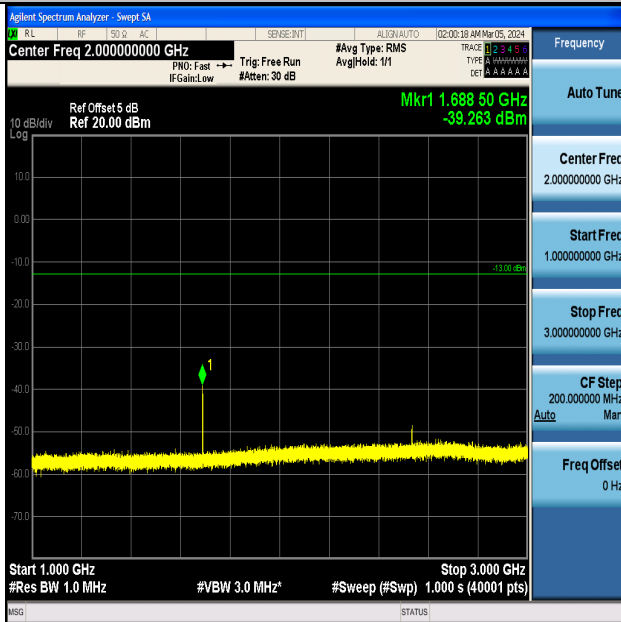

Band5_5MHz_QPSK_20625_1RB#0_1000~3000_1000~3000