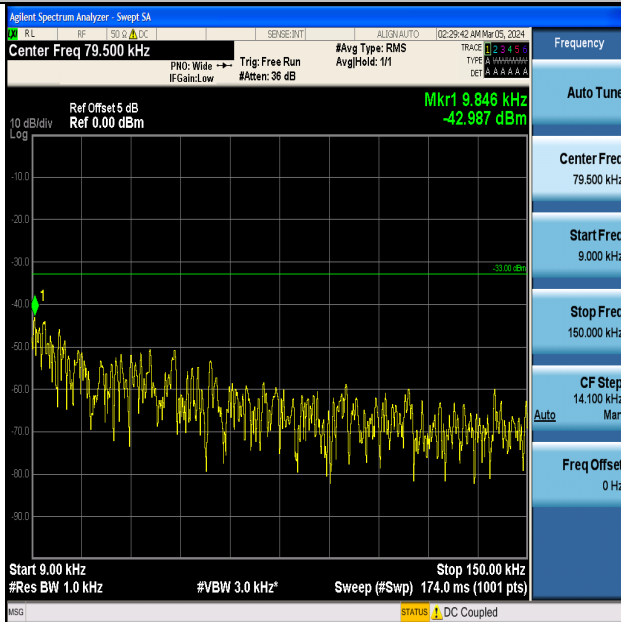

Band5_10MHz_QPSK_20525_1RB#0_0.15~30_0.15~30

Band5_10MHz_QPSK_20525_1RB#0_30~1000_30~1000

Band5_10MHz_QPSK_20525_1RB#0_1000~3000_1000~3000

Band5_10MHz_QPSK_20525_1RB#0_3000~10000_3000~10000

Band5_10MHz_16QAM_20525_1RB#0_0.009~0.15_0.009~0.15