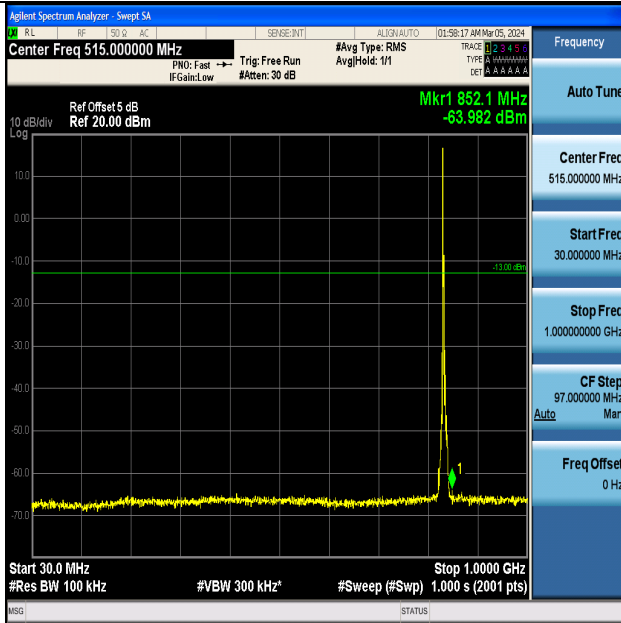

Band5_5MHz_QPSK_20525_1RB#0_30~1000_30~1000