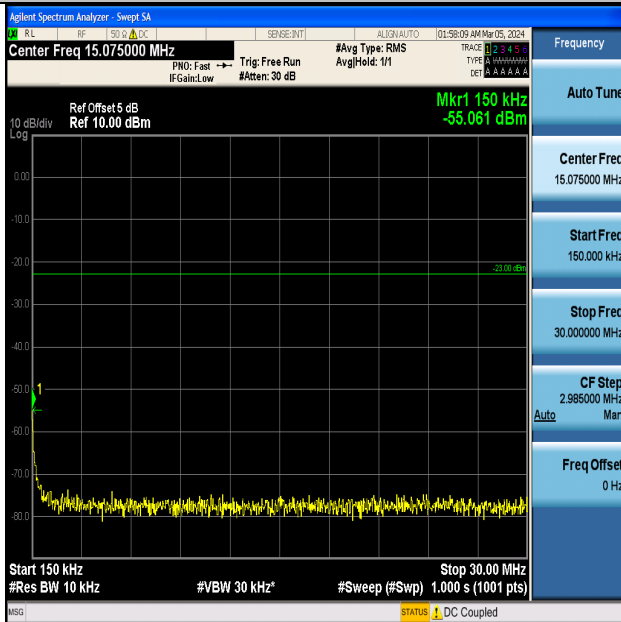

Band5_5MHz_16QAM_20425_1RB#0_0.15~30_0.15~30

Band5_5MHz_16QAM_20425_1RB#0_30~1000_30~1000

Band5_5MHz_16QAM_20425_1RB#0_1000~3000_1000~3000

Band5_5MHz_16QAM_20425_1RB#0_3000~10000_3000~10000

Band5_5MHz_QPSK_20525_1RB#0_0.009~0.15_0.009~0.15