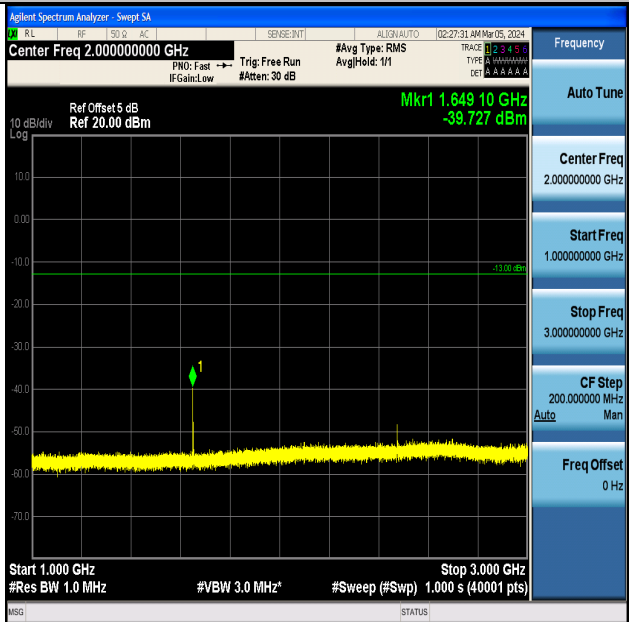

Band5_10MHz_QPSK_20450_1RB#0_1000~3000_1000~3000