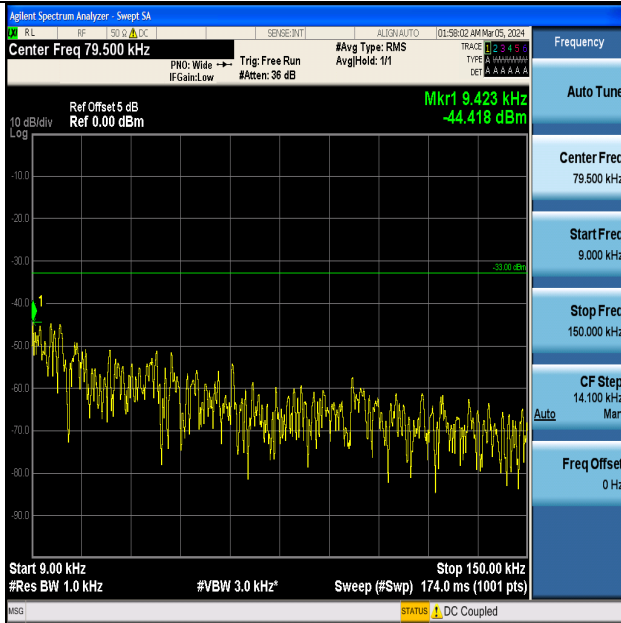

Band5_5MHz_16QAM_20425_1RB#0_0.15~30_0.15~30

Band5_5MHz_16QAM_20425_1RB#0_30~1000_30~1000

Band5_5MHz_16QAM_20425_1RB#0_1000~3000_1000~3000

Band5_5MHz_16QAM_20425_1RB#0_3000~10000_3000~10000

Band5_5MHz_QPSK_20525_1RB#0_0.009~0.15_0.009~0.15