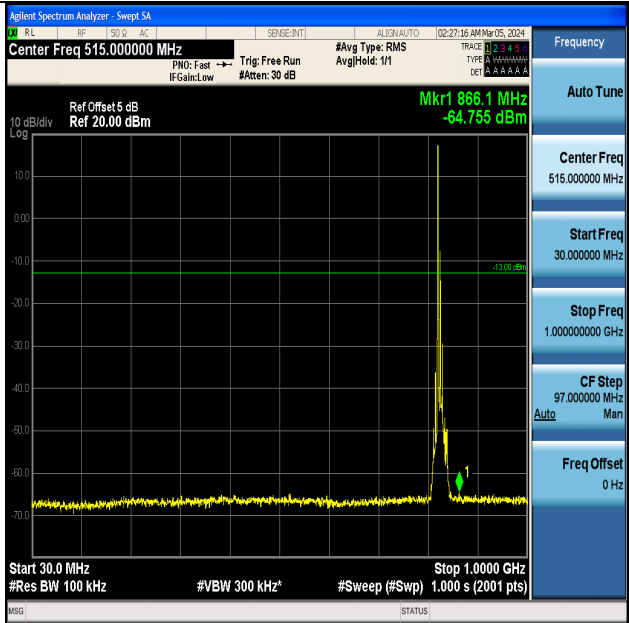

Band5_10MHz_QPSK_20450_1RB#0_30~1000_30~1000