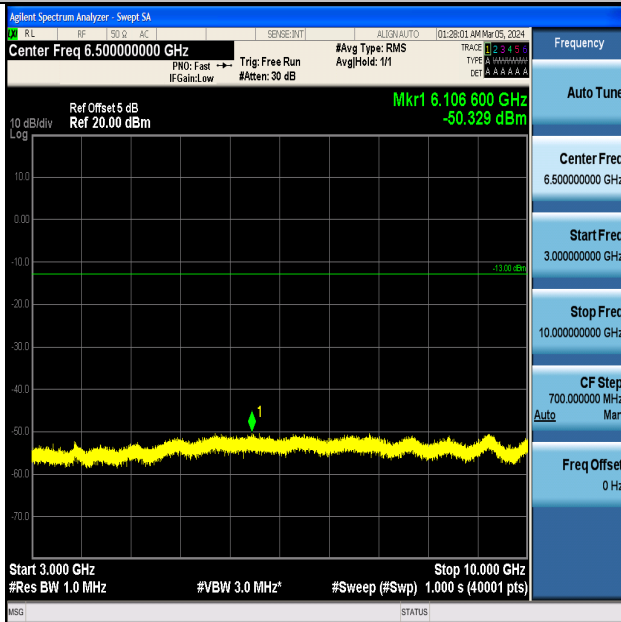

Band5_3MHz_16QAM_20525_1RB#0_3000~10000_3000~10000