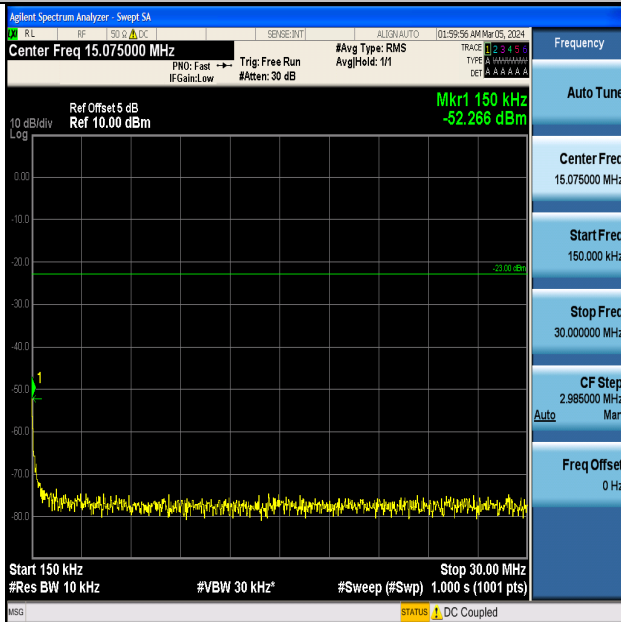

Band5_5MHz_16QAM_20525_1RB#0_0.15~30_0.15~30

Band5_5MHz_16QAM_20525_1RB#0_30~1000_30~1000

Band5_5MHz_16QAM_20525_1RB#0_1000~3000_1000~3000

Band5_5MHz_16QAM_20525_1RB#0_3000~10000_3000~10000

Band5_5MHz_QPSK_20625_1RB#0_0.009~0.15_0.009~0.15