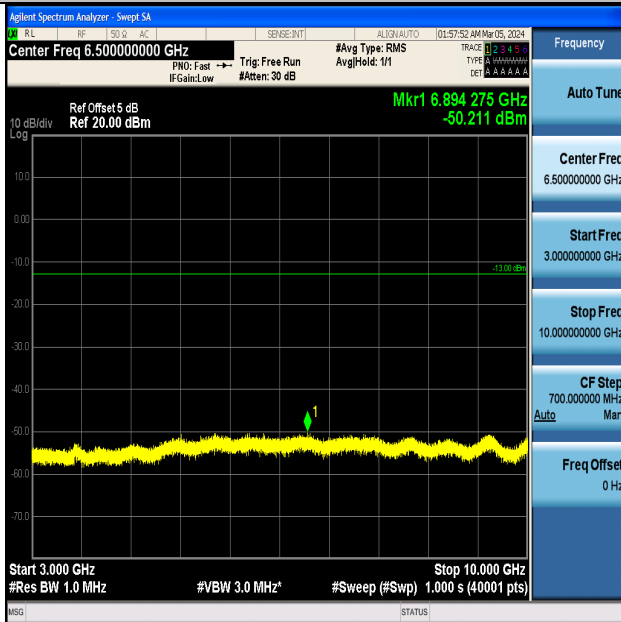

Band5_5MHz_16QAM_20425_1RB#0_3000~10000_3000~10000