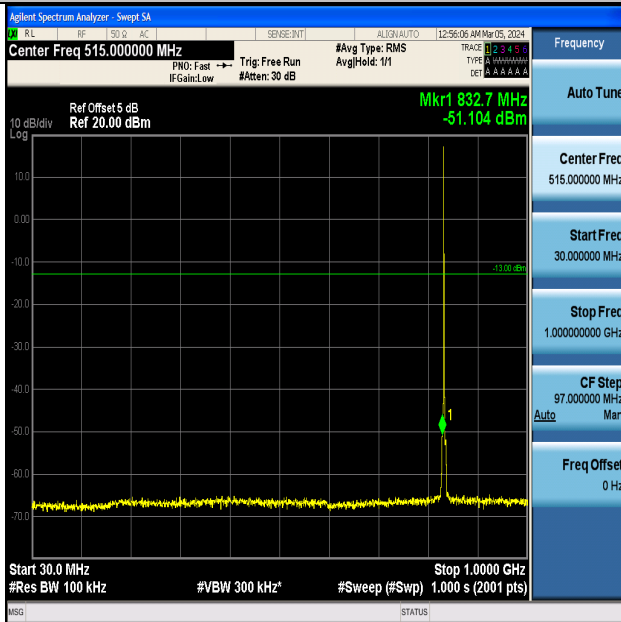

Band5_1.4MHz_16QAM_20525_1RB#0_0.15~30_0.15~30

Band5_1.4MHz_16QAM_20525_1RB#0_30~1000_30~1000

Band5_1.4MHz_16QAM_20525_1RB#0_1000~3000_1000~3000

Band5_1.4MHz_16QAM_20525_1RB#0_3000~10000_3000~10000

Band5_1.4MHz_QPSK_20643_1RB#0_0.009~0.15_0.009~0.15