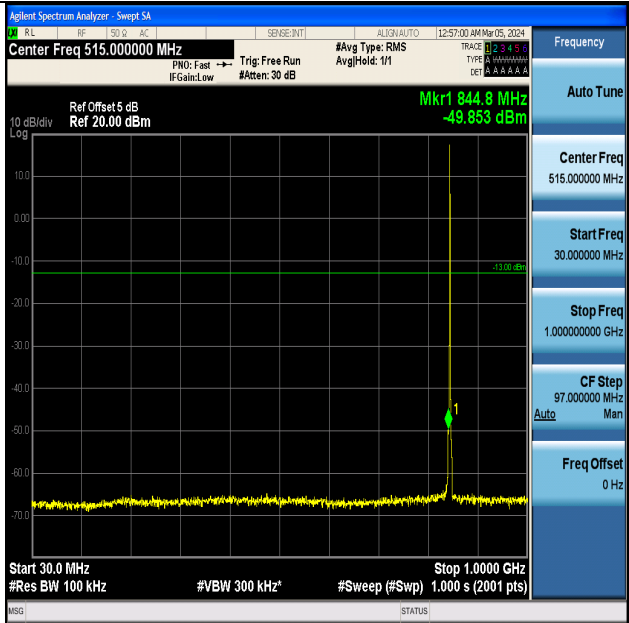

Band5_1.4MHz_QPSK_20643_1RB#0_30~1000_30~1000