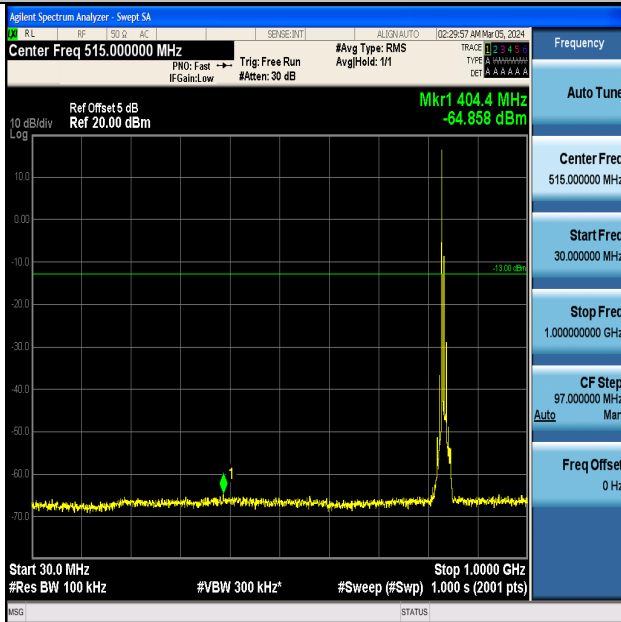

Band5_10MHz_16QAM_20525_1RB#0_30~1000_30~1000