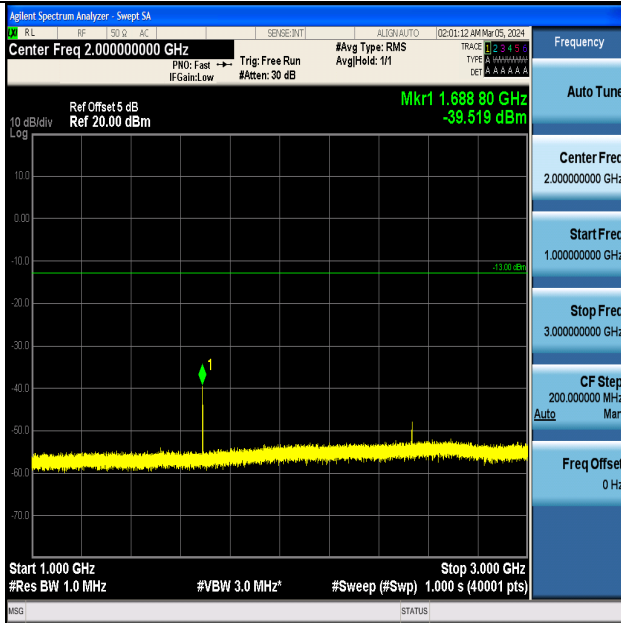

Band5_5MHz_16QAM_20625_1RB#0_1000~3000_1000~3000