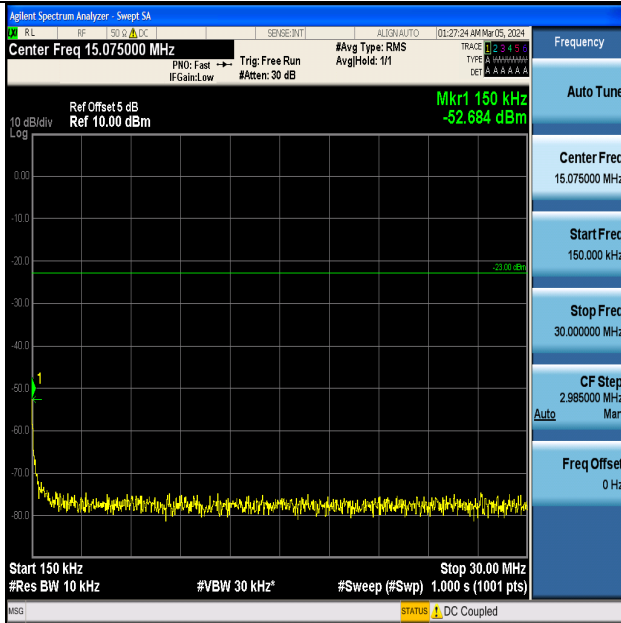

Band5_3MHz_QPSK_20525_1RB#0_0.15~30_0.15~30

Band5_3MHz_QPSK_20525_1RB#0_30~1000_30~1000

Band5_3MHz_QPSK_20525_1RB#0_1000~3000_1000~3000

Band5_3MHz_QPSK_20525_1RB#0_3000~10000_3000~10000

Band5_3MHz_16QAM_20525_1RB#0_0.009~0.15_0.009~0.15