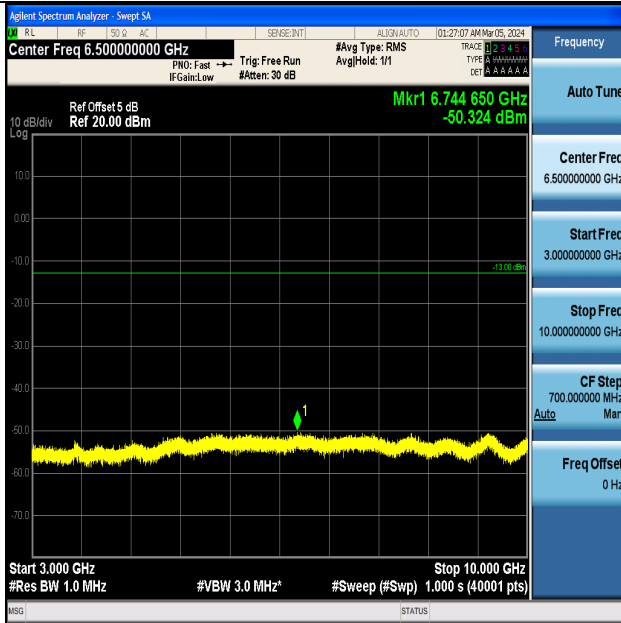

Band5_3MHz_QPSK_20525_1RB#0_3000~10000_3000~10000