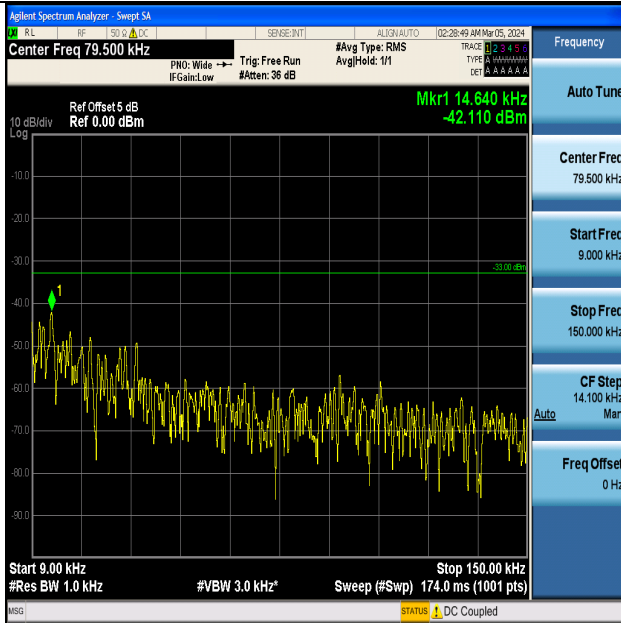

Band5_10MHz_16QAM_20450_1RB#0_0.15~30_0.15~30

Band5_10MHz_16QAM_20450_1RB#0_30~1000_30~1000

Band5_10MHz_16QAM_20450_1RB#0_1000~3000_1000~3000

Band5_10MHz_16QAM_20450_1RB#0_3000~10000_3000~10000

Band5_10MHz_QPSK_20525_1RB#0_0.009~0.15_0.009~0.15