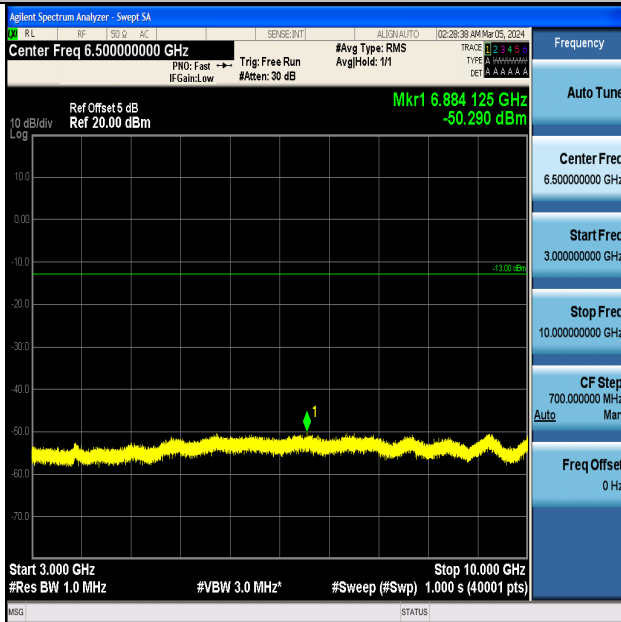

Band5_10MHz_16QAM_20450_1RB#0_3000~10000_3000~10000