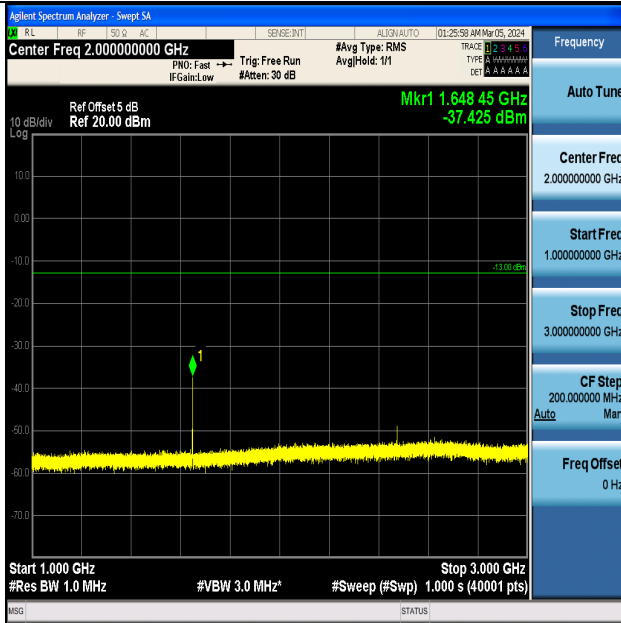

Band5_3MHz_16QAM_20415_1RB#0_1000~3000_1000~3000