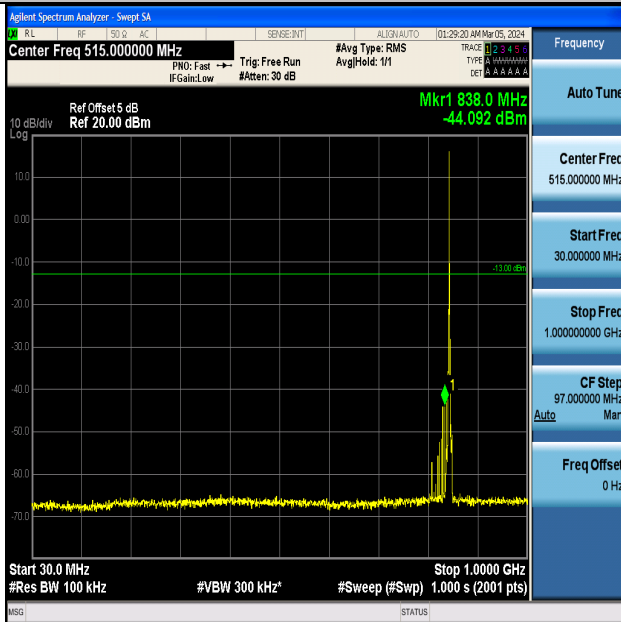

Band5_3MHz_16QAM_20635_1RB#0_30~1000_30~1000