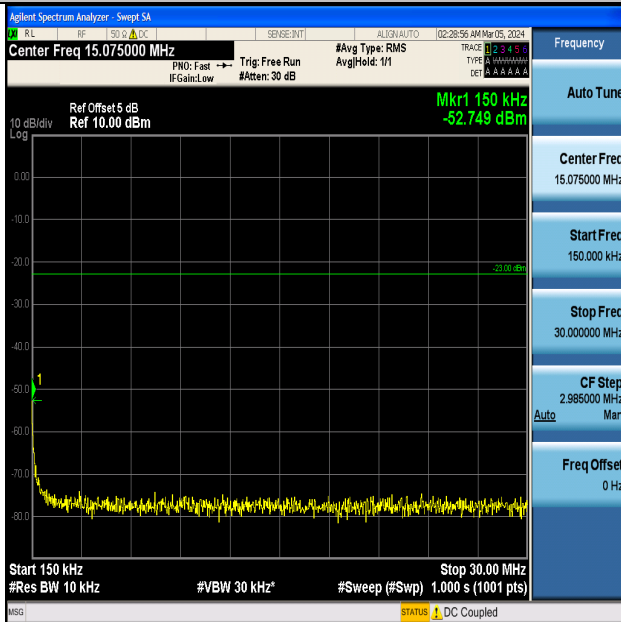

Band5_10MHz_16QAM_20450_1RB#0_0.15~30_0.15~30

Band5_10MHz_16QAM_20450_1RB#0_30~1000_30~1000

Band5_10MHz_16QAM_20450_1RB#0_1000~3000_1000~3000

Band5_10MHz_16QAM_20450_1RB#0_3000~10000_3000~10000

Band5_10MHz_QPSK_20525_1RB#0_0.009~0.15_0.009~0.15