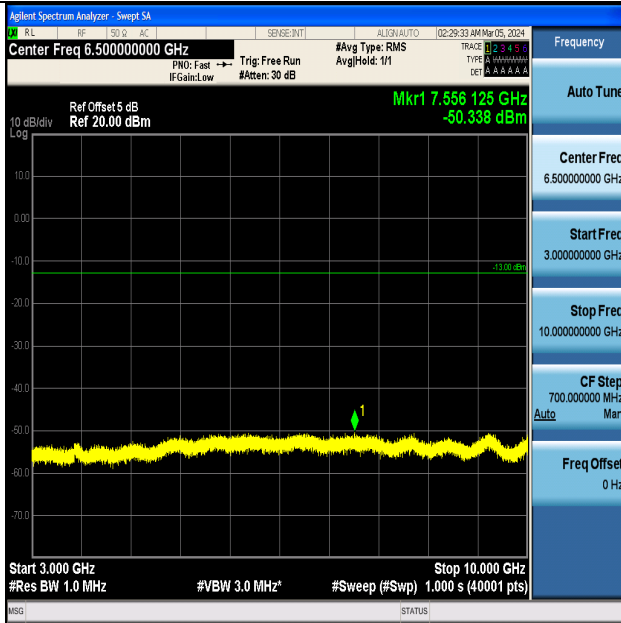

Band5_10MHz_QPSK_20525_1RB#0_3000~10000_3000~10000