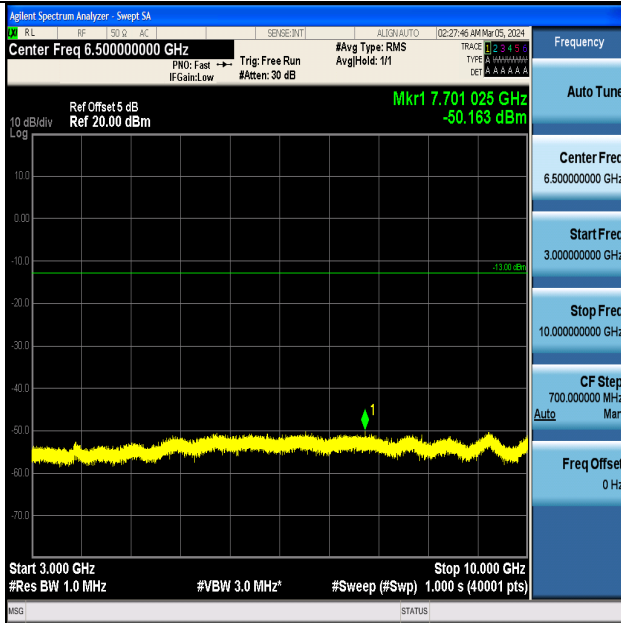

Band5_10MHz_QPSK_20450_1RB#0_3000~10000_3000~10000