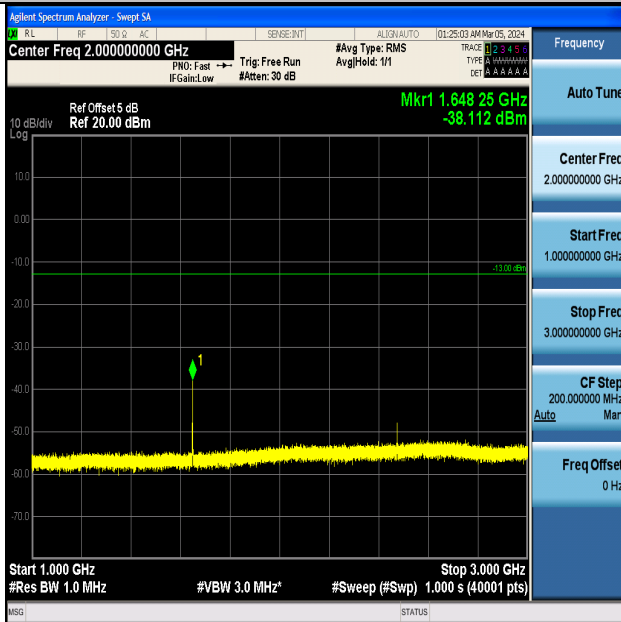

Band5_3MHz_QPSK_20415_1RB#0_1000~3000_1000~3000