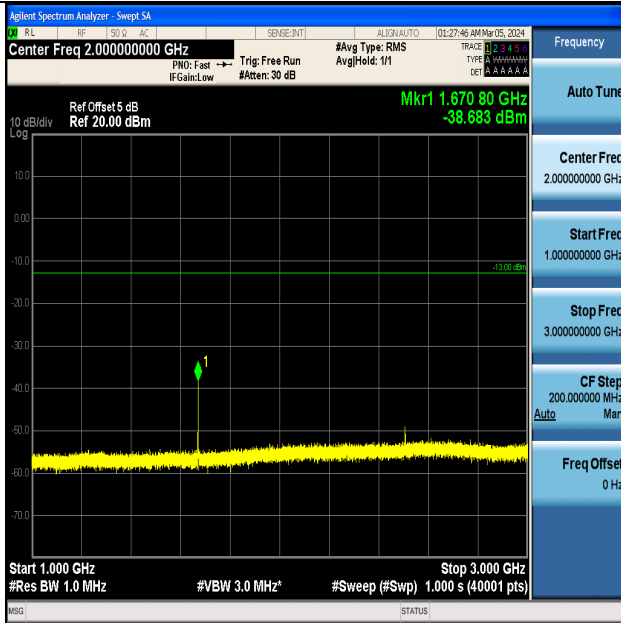

Band5_3MHz_16QAM_20525_1RB#0_1000~3000_1000~3000