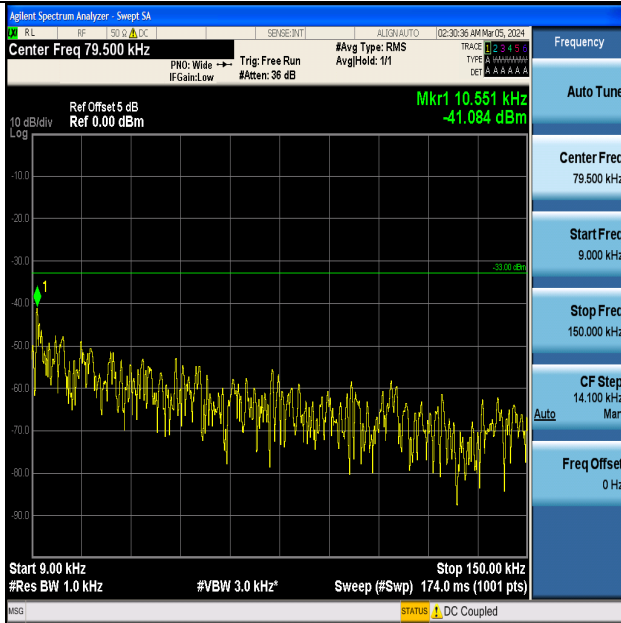

Band5_10MHz_16QAM_20525_1RB#0_0.15~30_0.15~30

Band5_10MHz_16QAM_20525_1RB#0_30~1000_30~1000

Band5_10MHz_16QAM_20525_1RB#0_1000~3000_1000~3000

Band5_10MHz_16QAM_20525_1RB#0_3000~10000_3000~10000

Band5_10MHz_QPSK_20600_1RB#0_0.009~0.15_0.009~0.15