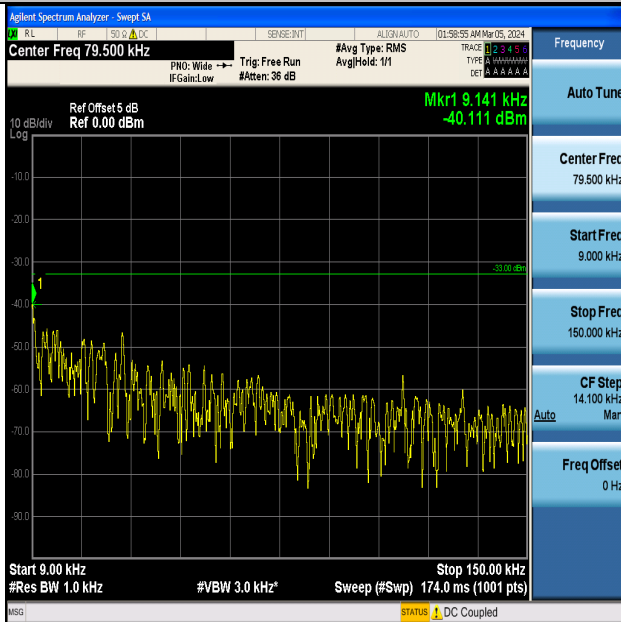

Band5_5MHz_QPSK_20525_1RB#0_0.15~30_0.15~30

Band5_5MHz_QPSK_20525_1RB#0_30~1000_30~1000

Band5_5MHz_QPSK_20525_1RB#0_1000~3000_1000~3000

Band5_5MHz_QPSK_20525_1RB#0_3000~10000_3000~10000

Band5_5MHz_16QAM_20525_1RB#0_0.009~0.15_0.009~0.15