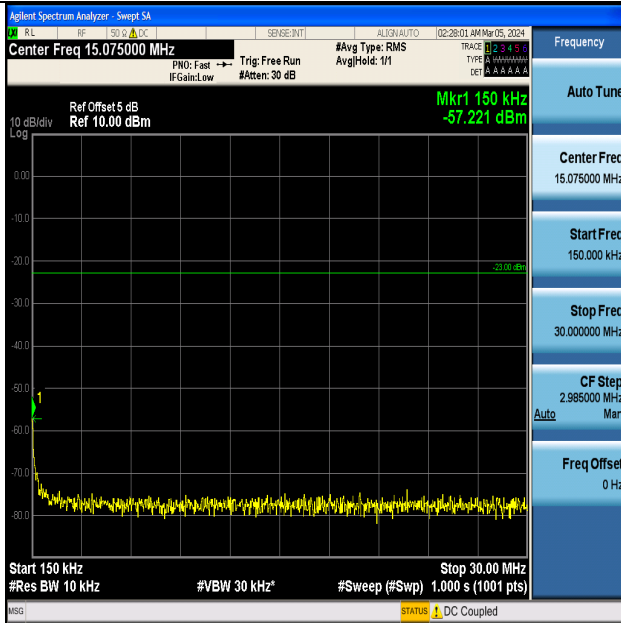

Band5_10MHz_QPSK_20450_1RB#0_0.15~30_0.15~30

Band5_10MHz_QPSK_20450_1RB#0_30~1000_30~1000

Band5_10MHz_QPSK_20450_1RB#0_1000~3000_1000~3000

Band5_10MHz_QPSK_20450_1RB#0_3000~10000_3000~10000

Band5_10MHz_16QAM_20450_1RB#0_0.009~0.15_0.009~0.15