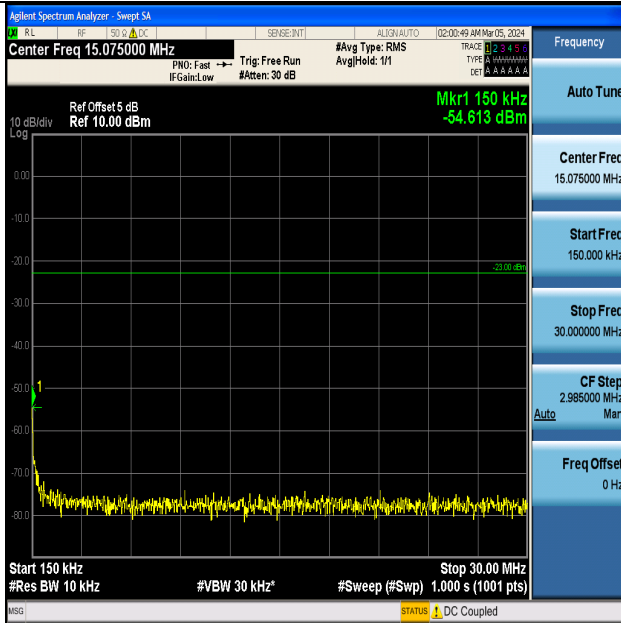

Band5_5MHz_QPSK_20625_1RB#0_0.15~30_0.15~30

Band5_5MHz_QPSK_20625_1RB#0_30~1000_30~1000

Band5_5MHz_QPSK_20625_1RB#0_1000~3000_1000~3000

Band5_5MHz_QPSK_20625_1RB#0_3000~10000_3000~10000

Band5_5MHz_16QAM_20625_1RB#0_0.009~0.15_0.009~0.15