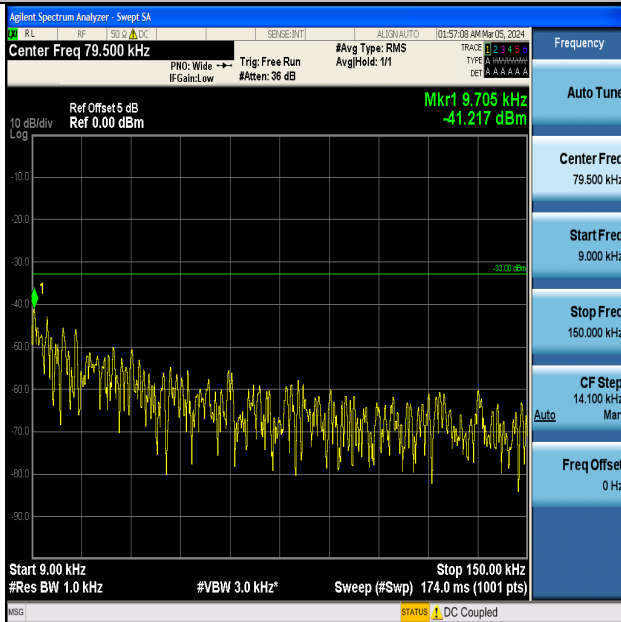

Band5_5MHz_QPSK_20425_1RB#0_0.15~30_0.15~30

Band5_5MHz_QPSK_20425_1RB#0_30~1000_30~1000

Band5_5MHz_QPSK_20425_1RB#0_1000~3000_1000~3000

Band5_5MHz_QPSK_20425_1RB#0_3000~10000_3000~10000

Band5_5MHz_16QAM_20425_1RB#0_0.009~0.15_0.009~0.15