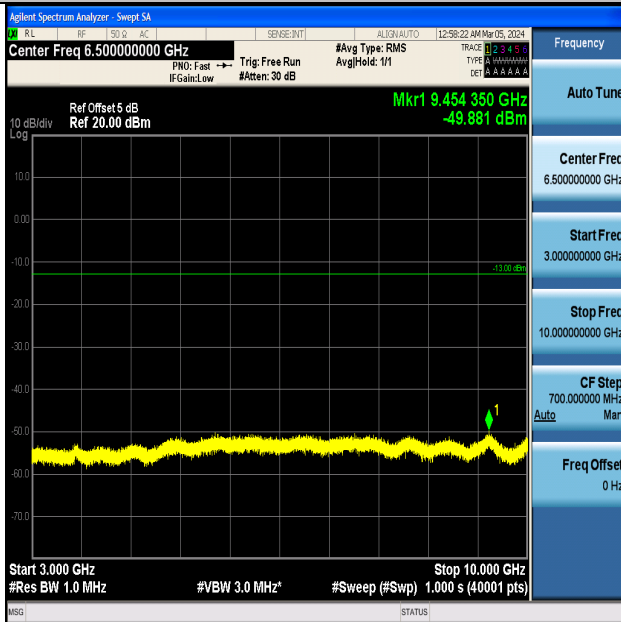

Band5_1.4MHz_16QAM_20643_1RB#0_3000~10000_3000~10000