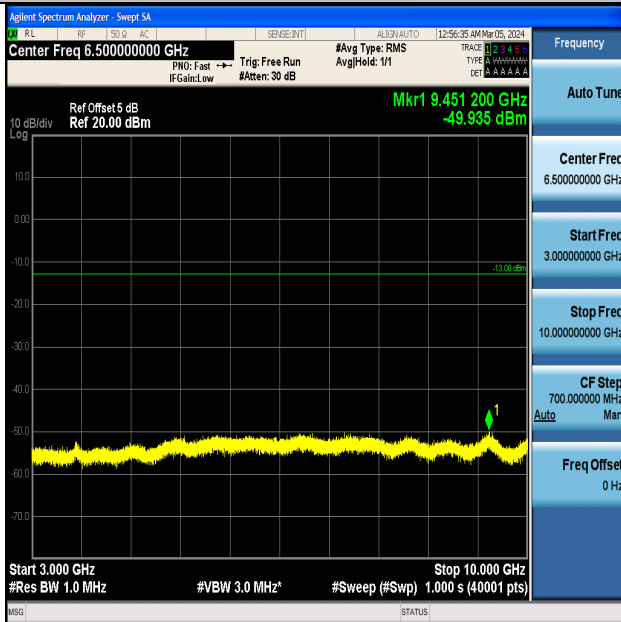

Band5_1.4MHz_16QAM_20525_1RB#0_0.15~30_0.15~30

Band5_1.4MHz_16QAM_20525_1RB#0_30~1000_30~1000

Band5_1.4MHz_16QAM_20525_1RB#0_1000~3000_1000~3000

Band5_1.4MHz_16QAM_20525_1RB#0_3000~10000_3000~10000

Band5_1.4MHz_QPSK_20643_1RB#0_0.009~0.15_0.009~0.15