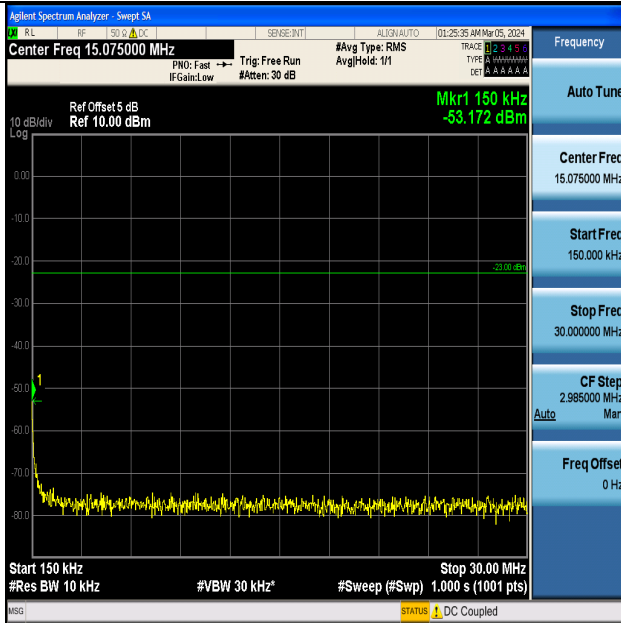

Band5_3MHz_QPSK_20415_1RB#0_0.15~30_0.15~30

Band5_3MHz_QPSK_20415_1RB#0_30~1000_30~1000

Band5_3MHz_QPSK_20415_1RB#0_1000~3000_1000~3000

Band5_3MHz_QPSK_20415_1RB#0_3000~10000_3000~10000

Band5_3MHz_16QAM_20415_1RB#0_0.009~0.15_0.009~0.15