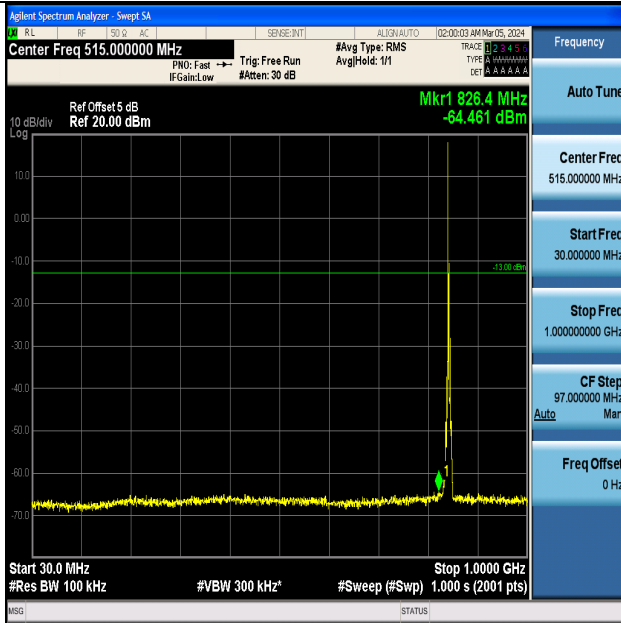

Band5_5MHz_QPSK_20625_1RB#0_30~1000_30~1000