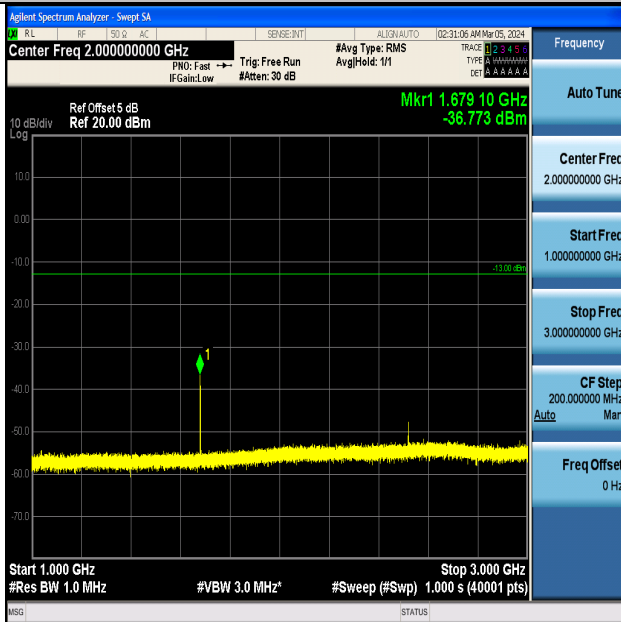

Band5_10MHz_QPSK_20600_1RB#0_1000~3000_1000~3000