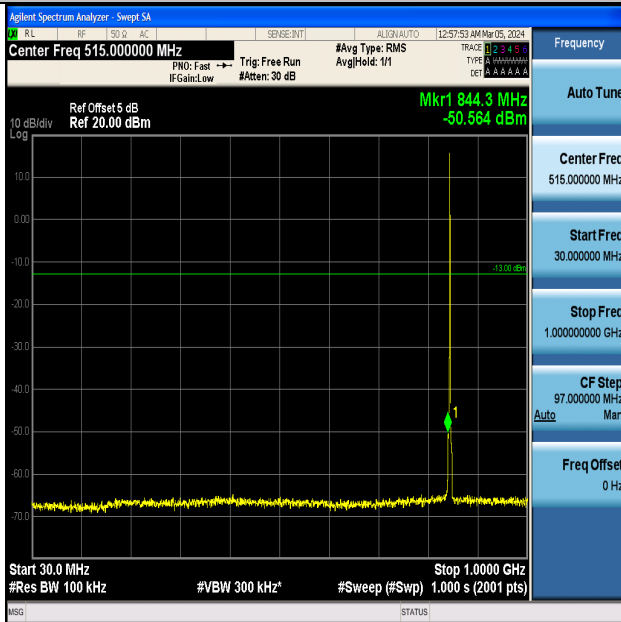

Band5_1.4MHz_16QAM_20643_1RB#0_30~1000_30~1000