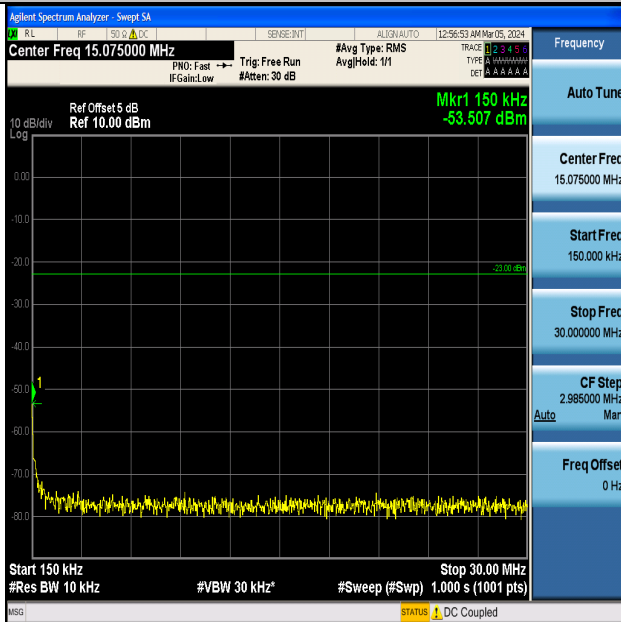

Band5_1.4MHz_16QAM_20525_1RB#0_0.15~30_0.15~30

Band5_1.4MHz_16QAM_20525_1RB#0_30~1000_30~1000

Band5_1.4MHz_16QAM_20525_1RB#0_1000~3000_1000~3000

Band5_1.4MHz_16QAM_20525_1RB#0_3000~10000_3000~10000

Band5_1.4MHz_QPSK_20643_1RB#0_0.009~0.15_0.009~0.15