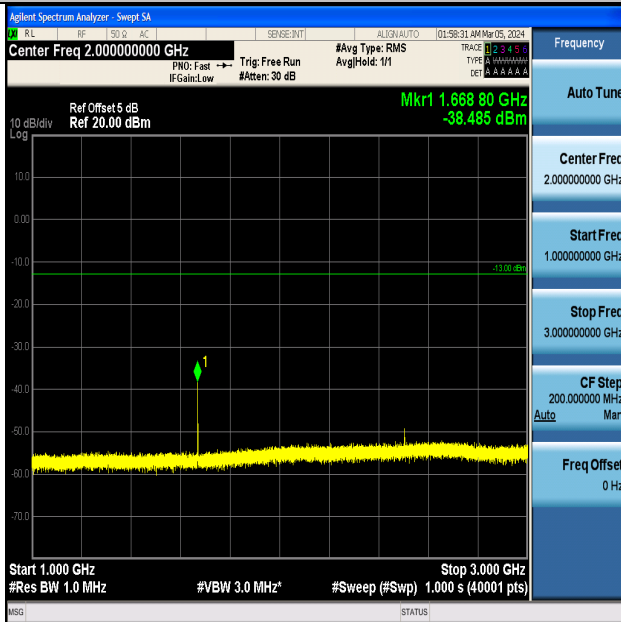

Band5_5MHz_QPSK_20525_1RB#0_1000~3000_1000~3000