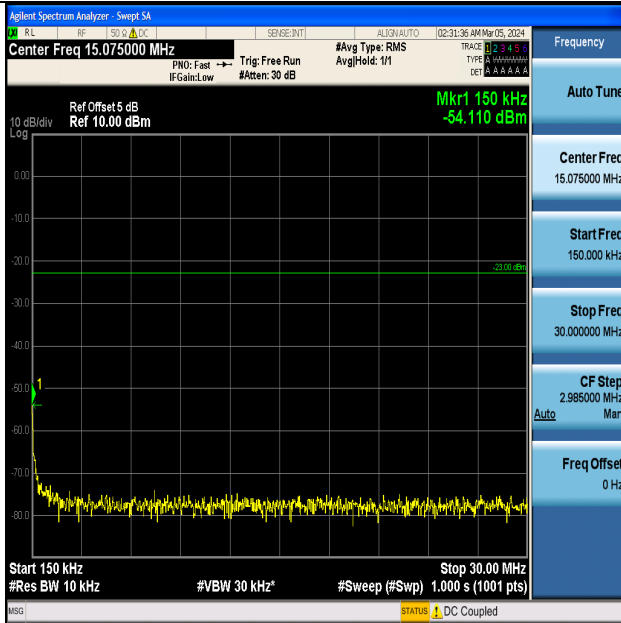

Band5_10MHz_QPSK_20600_1RB#0_0.15~30_0.15~30

Band5_10MHz_QPSK_20600_1RB#0_30~1000_30~1000

Band5_10MHz_QPSK_20600_1RB#0_1000~3000_1000~3000

Band5_10MHz_QPSK_20600_1RB#0_3000~10000_3000~10000

Band5_10MHz_16QAM_20600_1RB#0_0.009~0.15_0.009~0.15