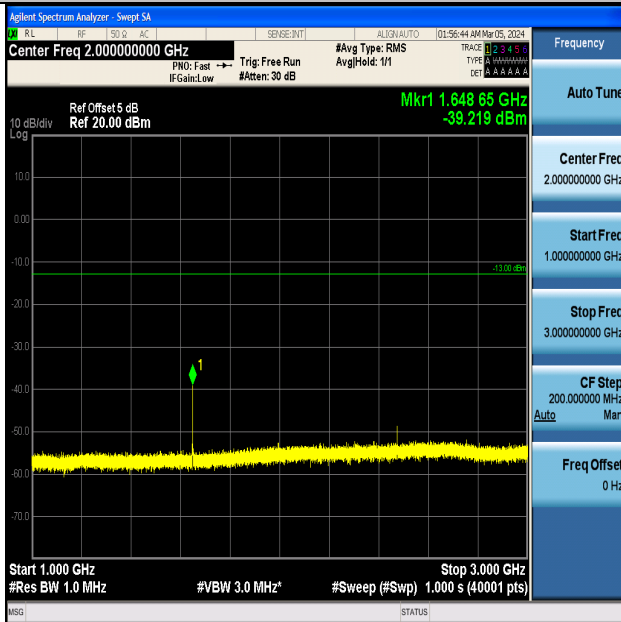

Band5_5MHz_QPSK_20425_1RB#0_1000~3000_1000~3000