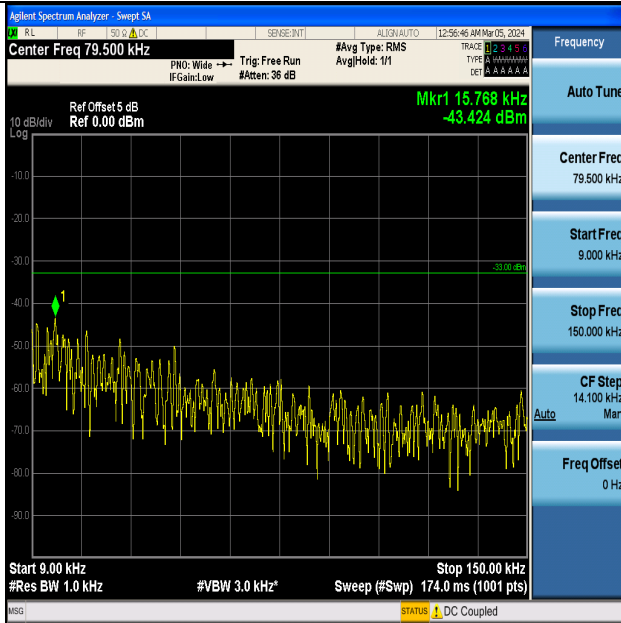

Band5_1.4MHz_16QAM_20525_1RB#0_0.15~30_0.15~30

Band5_1.4MHz_16QAM_20525_1RB#0_30~1000_30~1000

Band5_1.4MHz_16QAM_20525_1RB#0_1000~3000_1000~3000

Band5_1.4MHz_16QAM_20525_1RB#0_3000~10000_3000~10000

Band5_1.4MHz_QPSK_20643_1RB#0_0.009~0.15_0.009~0.15