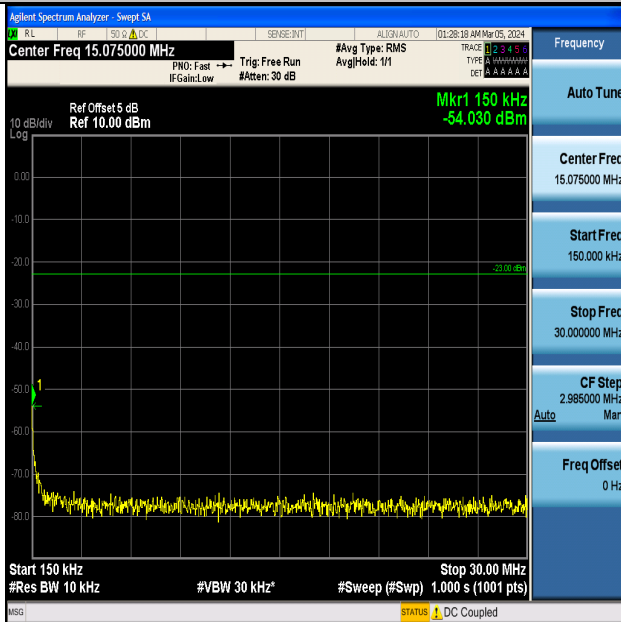

Band5_3MHz_16QAM_20525_1RB#0_0.15~30_0.15~30

Band5_3MHz_16QAM_20525_1RB#0_30~1000_30~1000

Band5_3MHz_16QAM_20525_1RB#0_1000~3000_1000~3000

Band5_3MHz_16QAM_20525_1RB#0_3000~10000_3000~10000

Band5_3MHz_QPSK_20635_1RB#0_0.009~0.15_0.009~0.15