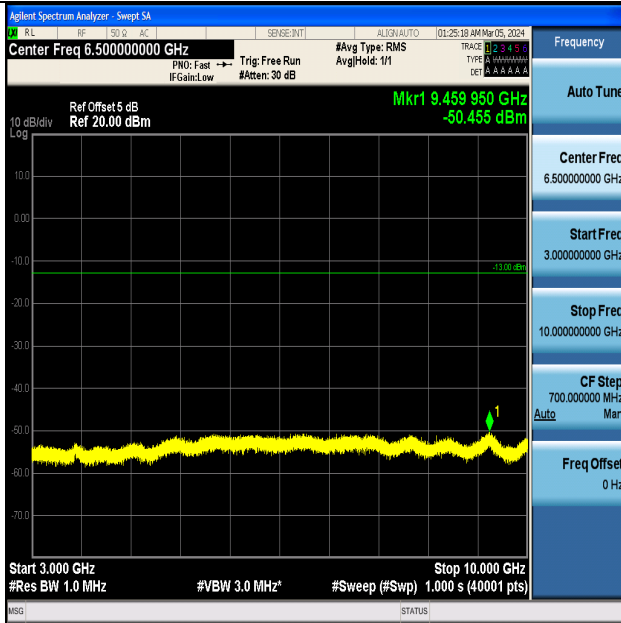

Band5_3MHz_QPSK_20415_1RB#0_3000~10000_3000~10000