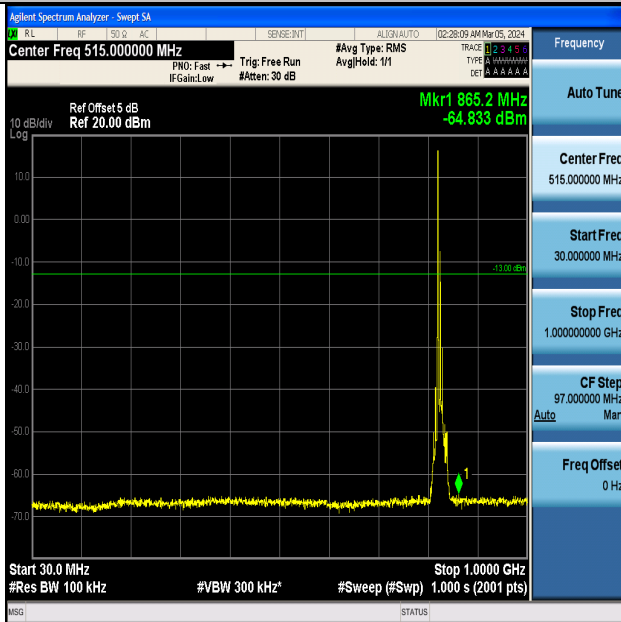

Band5_10MHz_16QAM_20450_1RB#0_30~1000_30~1000