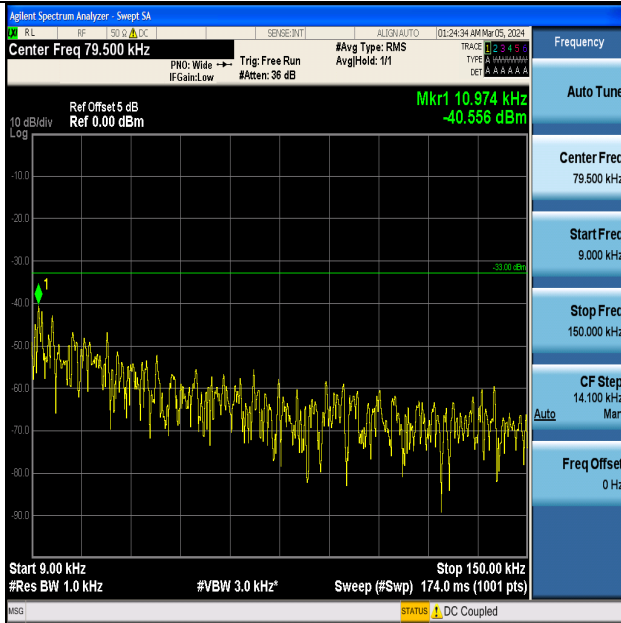

Band5_1.4MHz_16QAM_20643_1RB#0_0.15~30_0.15~30

Band5_1.4MHz_16QAM_20643_1RB#0_30~1000_30~1000

Band5_1.4MHz_16QAM_20643_1RB#0_1000~3000_1000~3000

Band5_1.4MHz_16QAM_20643_1RB#0_3000~10000_3000~10000

Band5_3MHz_QPSK_20415_1RB#0_0.009~0.15_0.009~0.15