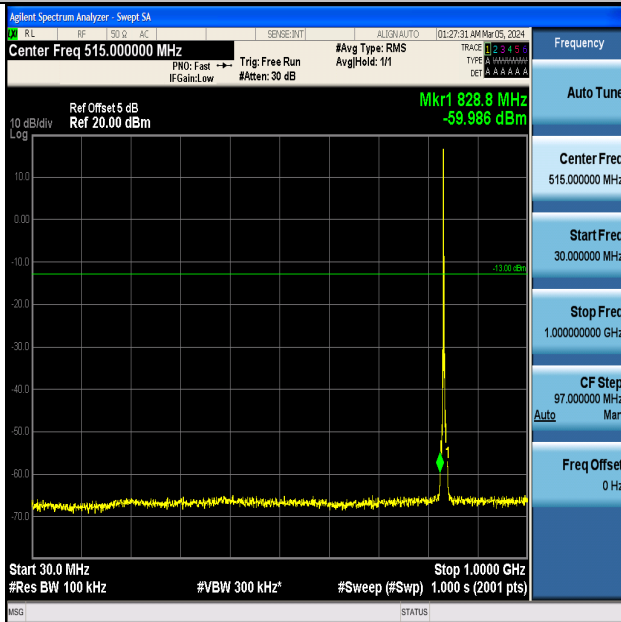

Band5_3MHz_16QAM_20525_1RB#0_30~1000_30~1000