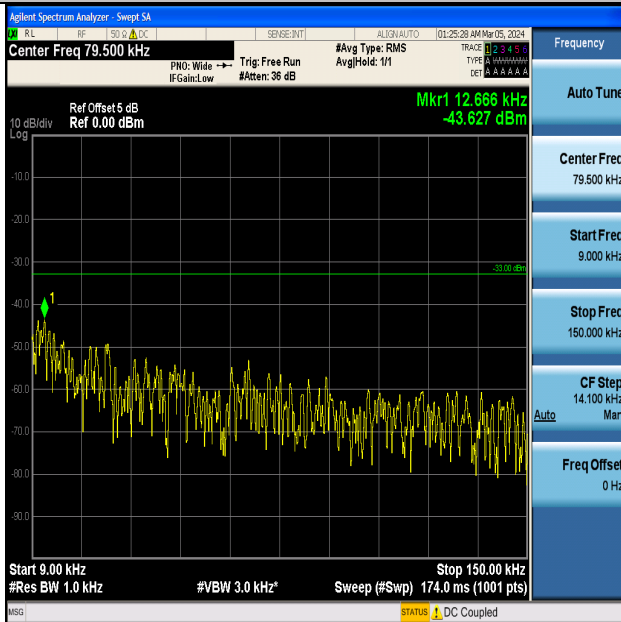

Band5_3MHz_QPSK_20415_1RB#0_0.15~30_0.15~30

Band5_3MHz_QPSK_20415_1RB#0_30~1000_30~1000

Band5_3MHz_QPSK_20415_1RB#0_1000~3000_1000~3000

Band5_3MHz_QPSK_20415_1RB#0_3000~10000_3000~10000

Band5_3MHz_16QAM_20415_1RB#0_0.009~0.15_0.009~0.15