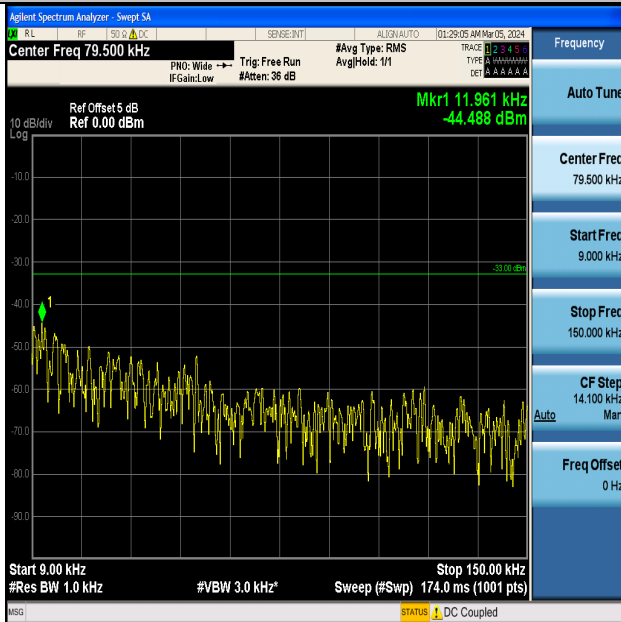

Band5_3MHz_QPSK_20635_1RB#0_0.15~30_0.15~30

Band5_3MHz_QPSK_20635_1RB#0_30~1000_30~1000

Band5_3MHz_QPSK_20635_1RB#0_1000~3000_1000~3000

Band5_3MHz_QPSK_20635_1RB#0_3000~10000_3000~10000

Band5_3MHz_16QAM_20635_1RB#0_0.009~0.15_0.009~0.15