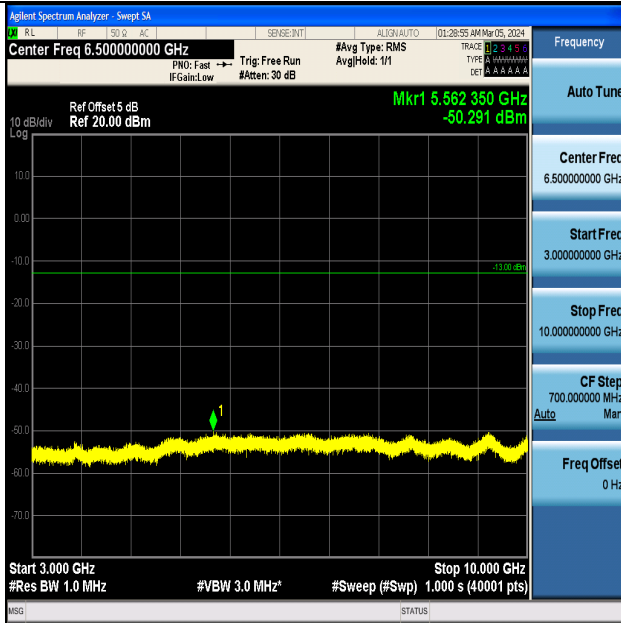

Band5_3MHz_QPSK_20635_1RB#0_3000~10000_3000~10000