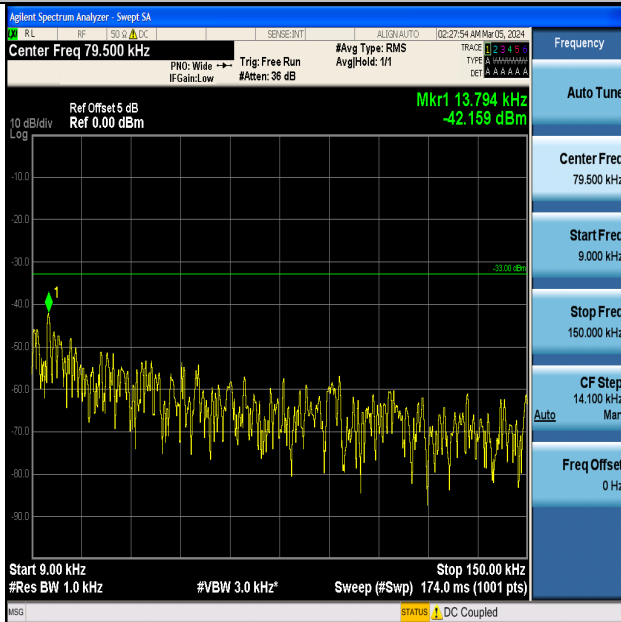

Band5_10MHz_QPSK_20450_1RB#0_0.15~30_0.15~30

Band5_10MHz_QPSK_20450_1RB#0_30~1000_30~1000

Band5_10MHz_QPSK_20450_1RB#0_1000~3000_1000~3000

Band5_10MHz_QPSK_20450_1RB#0_3000~10000_3000~10000

Band5_10MHz_16QAM_20450_1RB#0_0.009~0.15_0.009~0.15