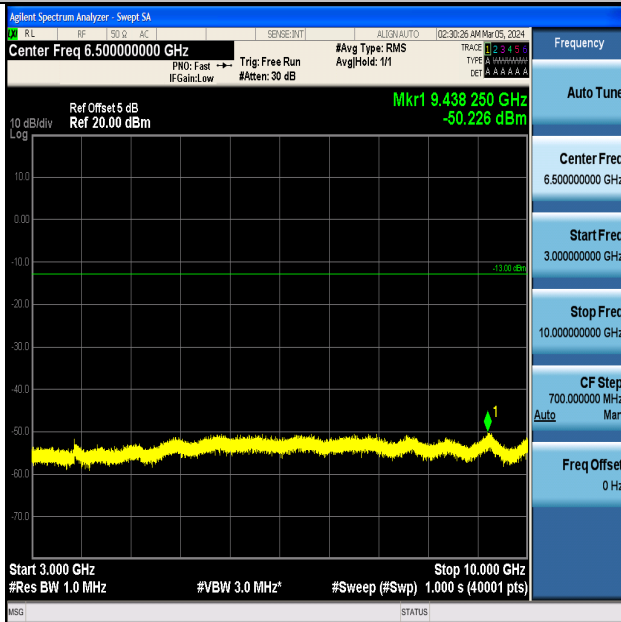

Band5_10MHz_16QAM_20525_1RB#0_3000~10000_3000~10000