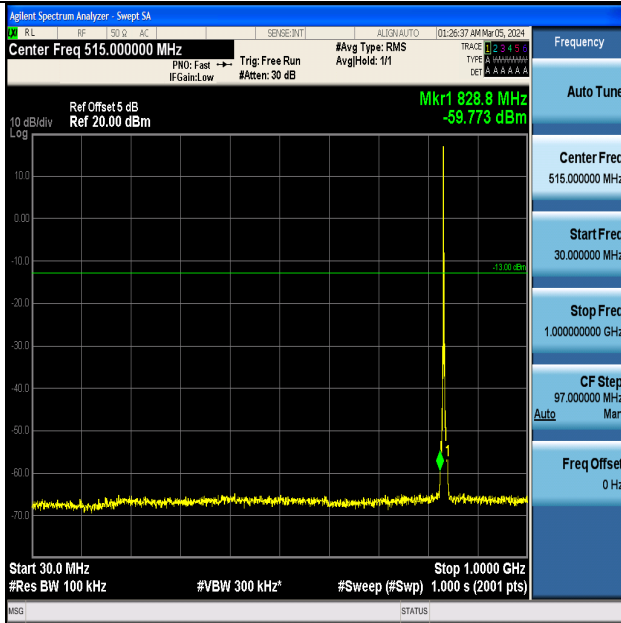

Band5_3MHz_QPSK_20525_1RB#0_30~1000_30~1000