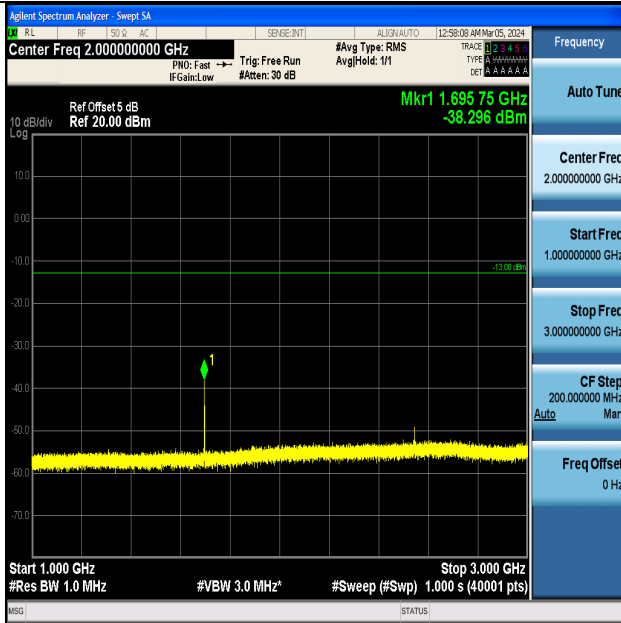

Band5_1.4MHz_16QAM_20643_1RB#0_1000~3000_1000~3000