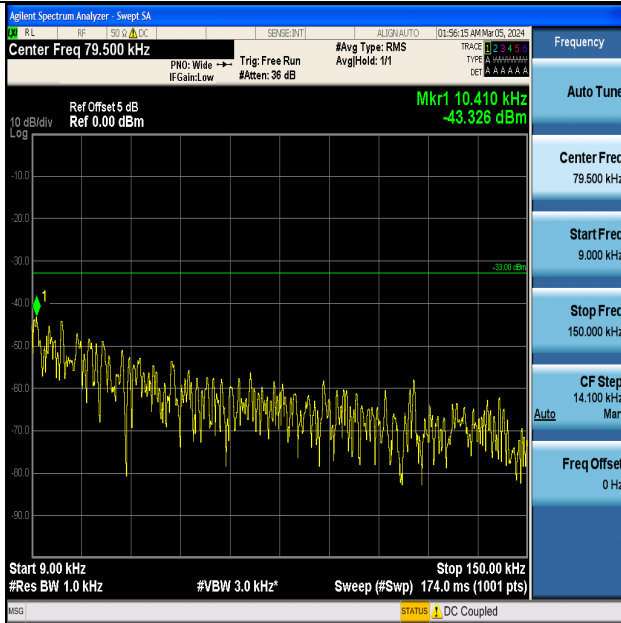

Band5_3MHz_16QAM_20635_1RB#0_0.15~30_0.15~30

Band5_3MHz_16QAM_20635_1RB#0_30~1000_30~1000

Band5_3MHz_16QAM_20635_1RB#0_1000~3000_1000~3000

Band5_3MHz_16QAM_20635_1RB#0_3000~10000_3000~10000

Band5_5MHz_QPSK_20425_1RB#0_0.009~0.15_0.009~0.15