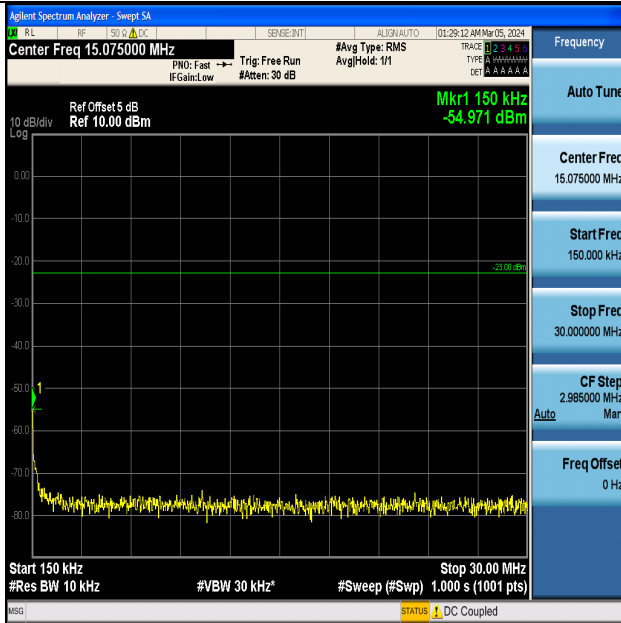

Band5_3MHz_QPSK_20635_1RB#0_0.15~30_0.15~30

Band5_3MHz_QPSK_20635_1RB#0_30~1000_30~1000

Band5_3MHz_QPSK_20635_1RB#0_1000~3000_1000~3000

Band5_3MHz_QPSK_20635_1RB#0_3000~10000_3000~10000

Band5_3MHz_16QAM_20635_1RB#0_0.009~0.15_0.009~0.15