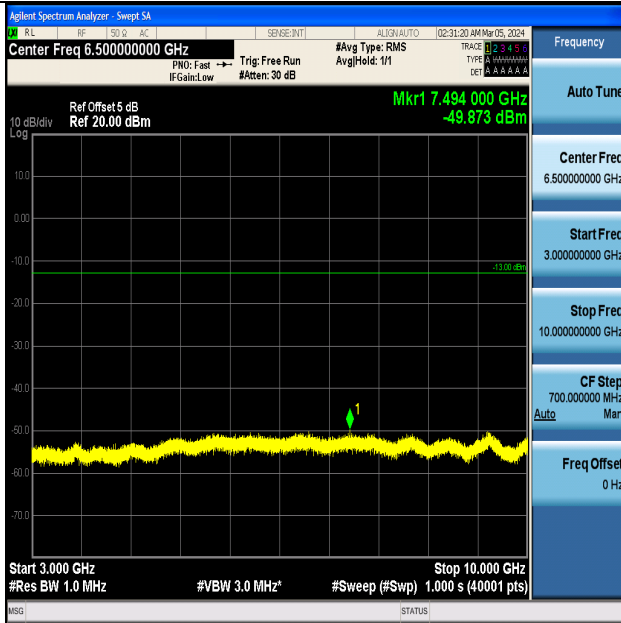

Band5_10MHz_QPSK_20600_1RB#0_3000~10000_3000~10000