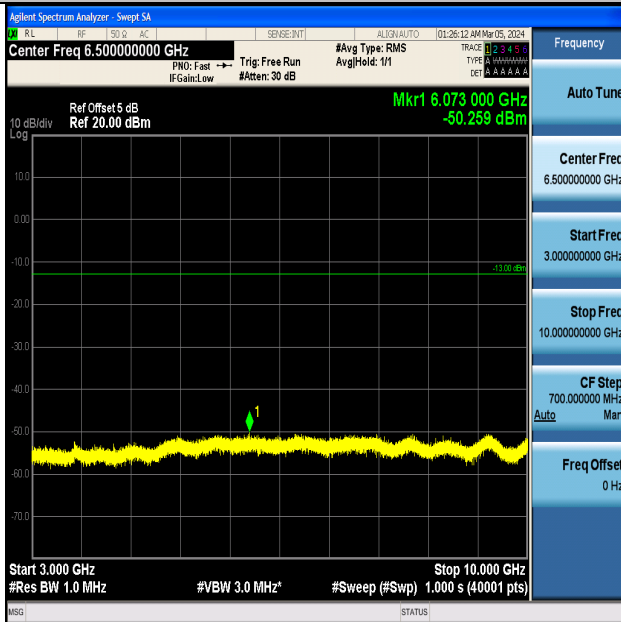

Band5_3MHz_16QAM_20415_1RB#0_3000~10000_3000~10000