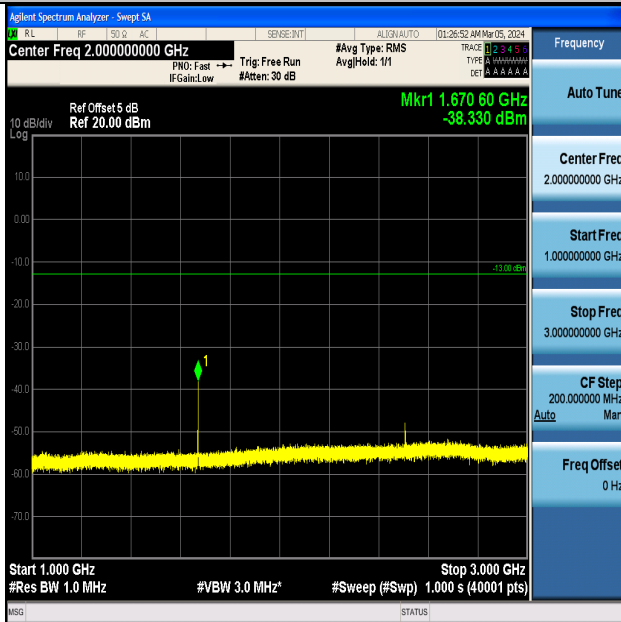

Band5_3MHz_QPSK_20525_1RB#0_1000~3000_1000~3000