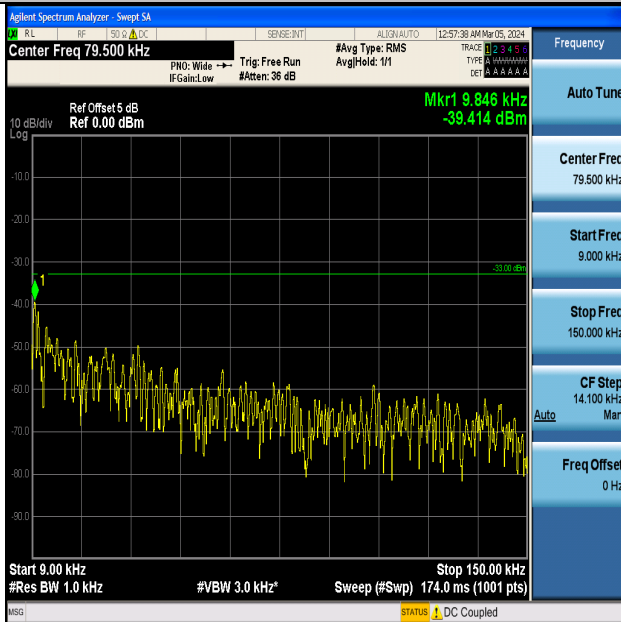

Band5_1.4MHz_QPSK_20643_1RB#0_0.15~30_0.15~30

Band5_1.4MHz_QPSK_20643_1RB#0_30~1000_30~1000

Band5_1.4MHz_QPSK_20643_1RB#0_1000~3000_1000~3000

Band5_1.4MHz_QPSK_20643_1RB#0_3000~10000_3000~10000

Band5_1.4MHz_16QAM_20643_1RB#0_0.009~0.15_0.009~0.15