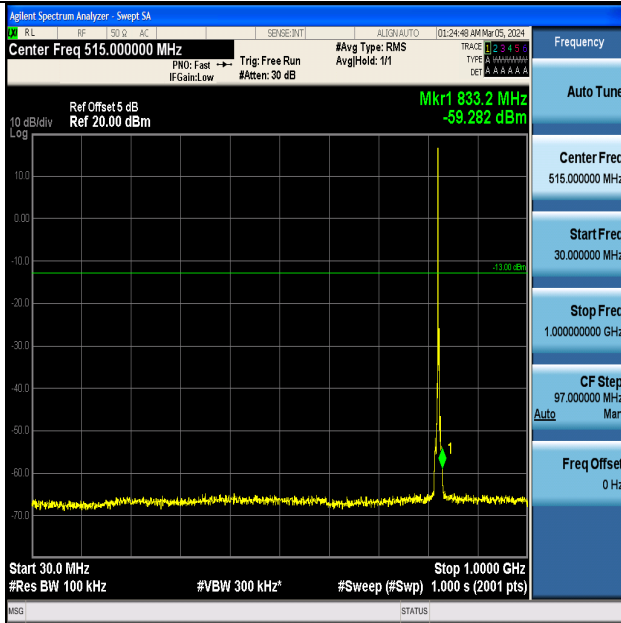

Band5_3MHz_QPSK_20415_1RB#0_30~1000_30~1000