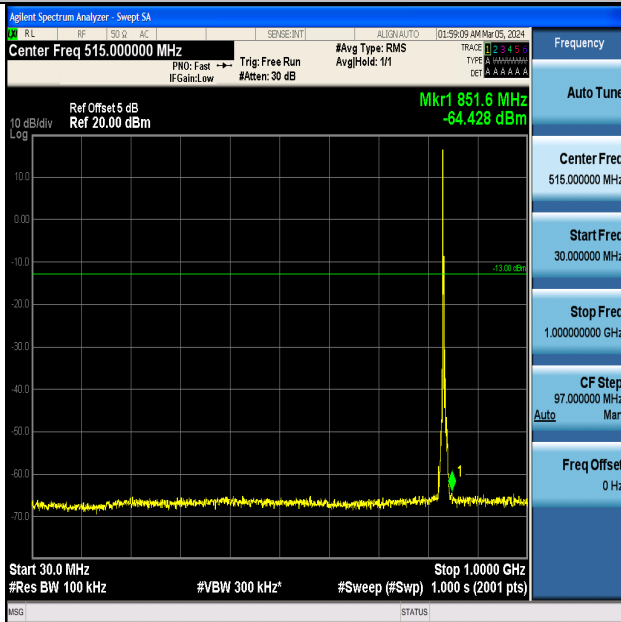

Band5_5MHz_16QAM_20525_1RB#0_30~1000_30~1000