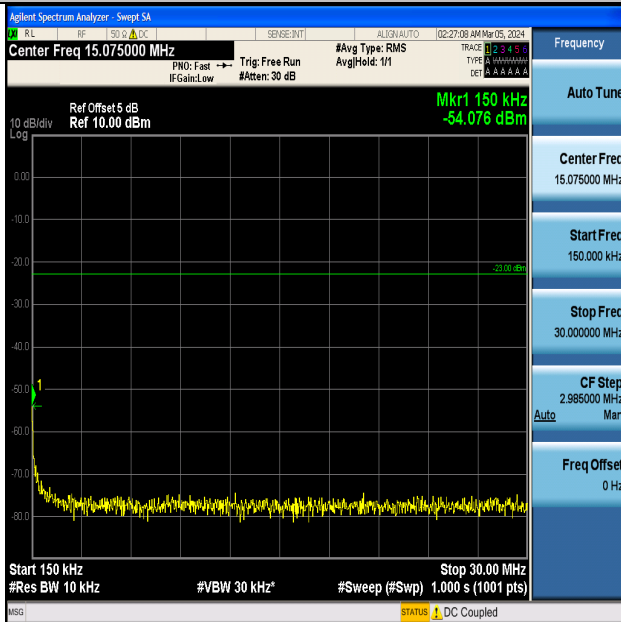

Band5_5MHz_16QAM_20625_1RB#0_0.15~30_0.15~30

Band5_5MHz_16QAM_20625_1RB#0_30~1000_30~1000

Band5_5MHz_16QAM_20625_1RB#0_1000~3000_1000~3000

Band5_5MHz_16QAM_20625_1RB#0_3000~10000_3000~10000

Band5_10MHz_QPSK_20450_1RB#0_0.009~0.15_0.009~0.15