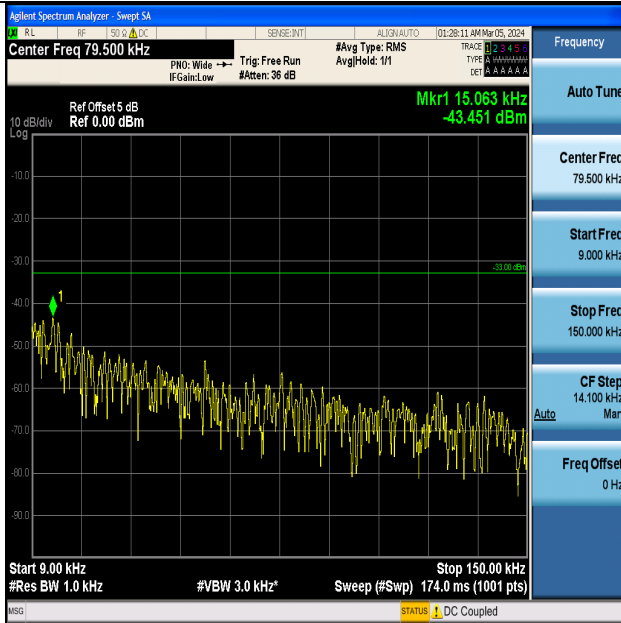

Band5_3MHz_16QAM_20525_1RB#0_0.15~30_0.15~30

Band5_3MHz_16QAM_20525_1RB#0_30~1000_30~1000

Band5_3MHz_16QAM_20525_1RB#0_1000~3000_1000~3000

Band5_3MHz_16QAM_20525_1RB#0_3000~10000_3000~10000

Band5_3MHz_QPSK_20635_1RB#0_0.009~0.15_0.009~0.15