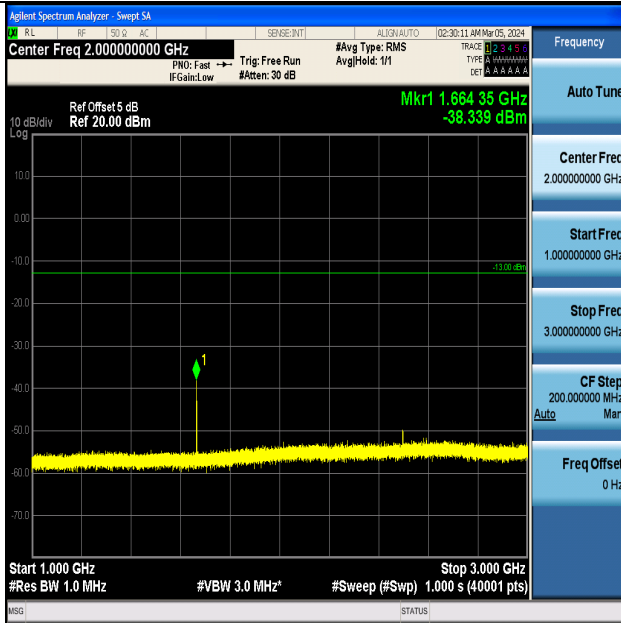

Band5_10MHz_16QAM_20525_1RB#0_1000~3000_1000~3000