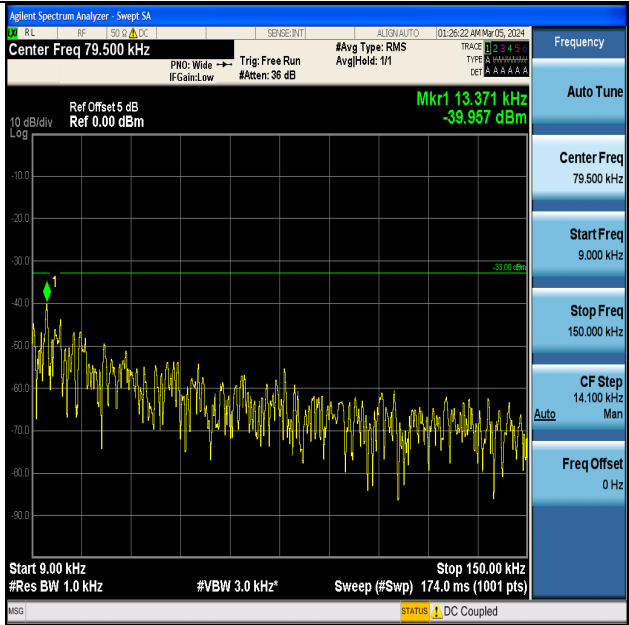

Band5_3MHz_16QAM_20415_1RB#0_0.15~30_0.15~30

Band5_3MHz_16QAM_20415_1RB#0_30~1000_30~1000

Band5_3MHz_16QAM_20415_1RB#0_1000~3000_1000~3000

Band5_3MHz_16QAM_20415_1RB#0_3000~10000_3000~10000

Band5_3MHz_QPSK_20525_1RB#0_0.009~0.15_0.009~0.15