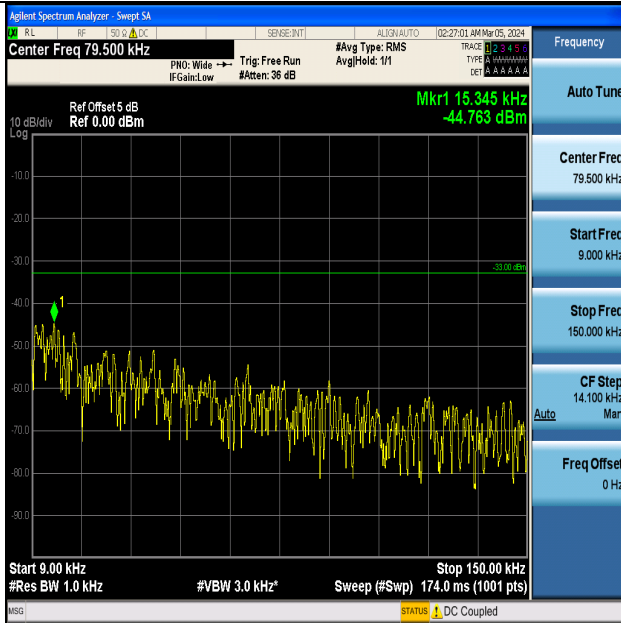

Band5_5MHz_16QAM_20625_1RB#0_0.15~30_0.15~30

Band5_5MHz_16QAM_20625_1RB#0_30~1000_30~1000

Band5_5MHz_16QAM_20625_1RB#0_1000~3000_1000~3000

Band5_5MHz_16QAM_20625_1RB#0_3000~10000_3000~10000

Band5_10MHz_QPSK_20450_1RB#0_0.009~0.15_0.009~0.15