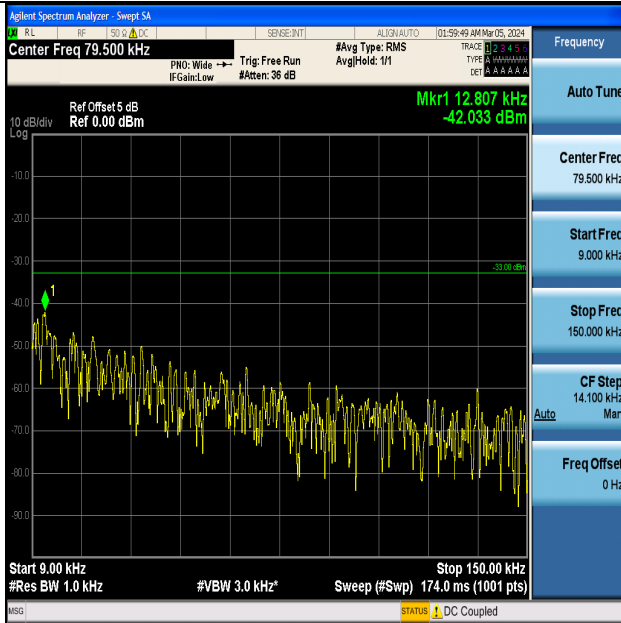

Band5_5MHz_16QAM_20525_1RB#0_0.15~30_0.15~30

Band5_5MHz_16QAM_20525_1RB#0_30~1000_30~1000

Band5_5MHz_16QAM_20525_1RB#0_1000~3000_1000~3000

Band5_5MHz_16QAM_20525_1RB#0_3000~10000_3000~10000

Band5_5MHz_QPSK_20625_1RB#0_0.009~0.15_0.009~0.15