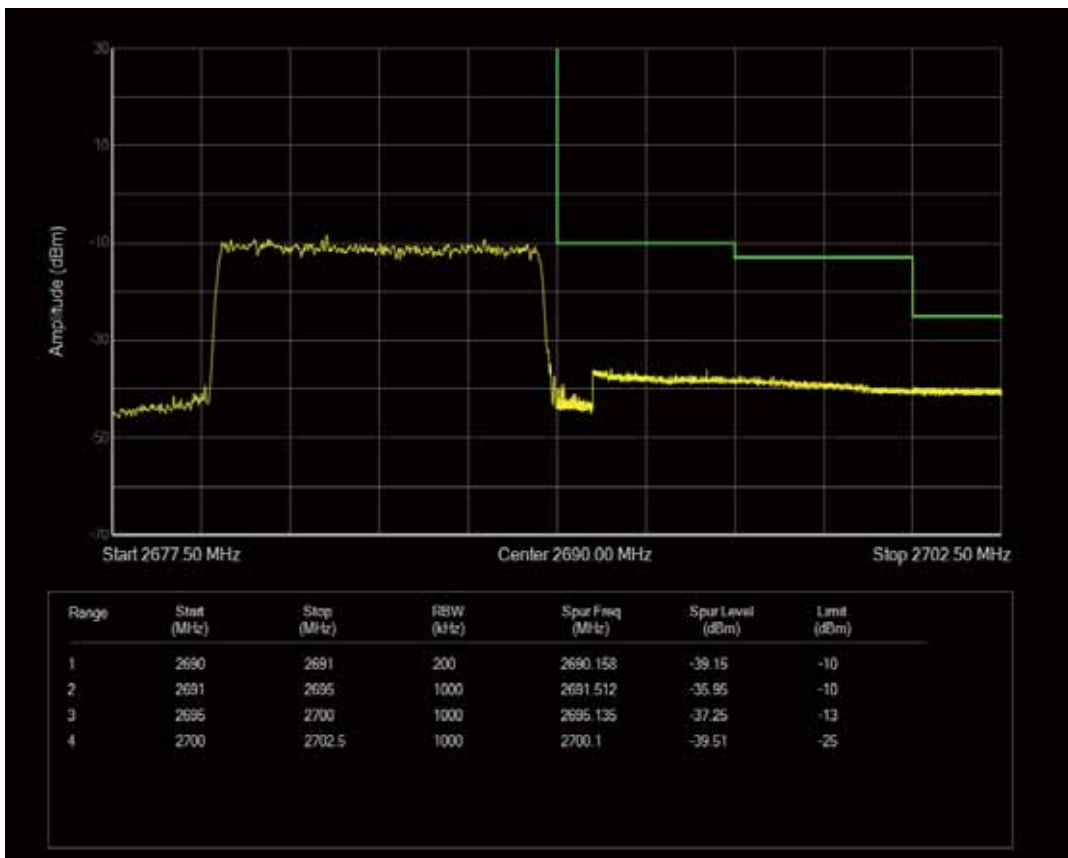

Band41 QPSK BW=10MHz Channel=41540 RB Size=50 Position=#0

Band41 QAM16 BW=10MHz Channel=41540 RB Size=1 Position=#0