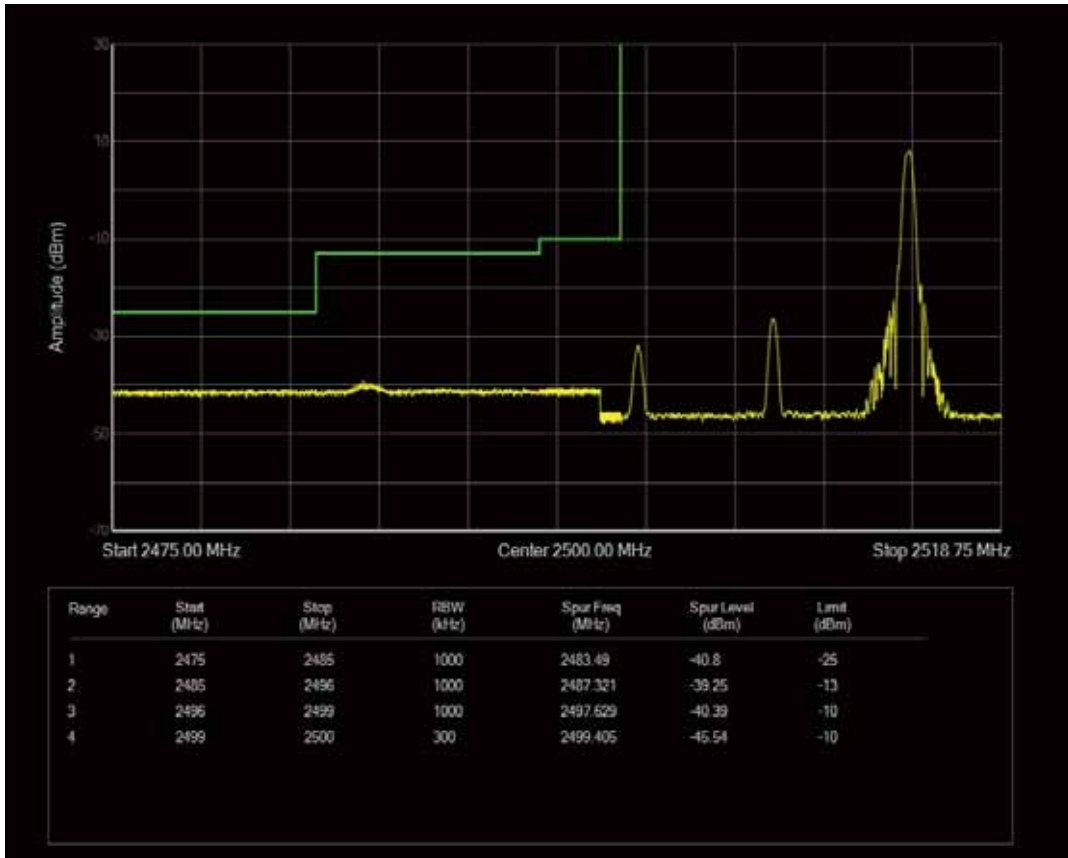

Band7 QPSK BW=15MHz Channel=20825 RB Size=75 Position=#0

Band7 QAM16 BW=15MHz Channel=20825 RB Size=1 Position=#0

Band7 QAM16 BW=15MHz Channel=20825 RB Size=75 Position=#0

Band7 QAM16 BW=15MHz Channel=20825 RB Size=1 Position=#Max