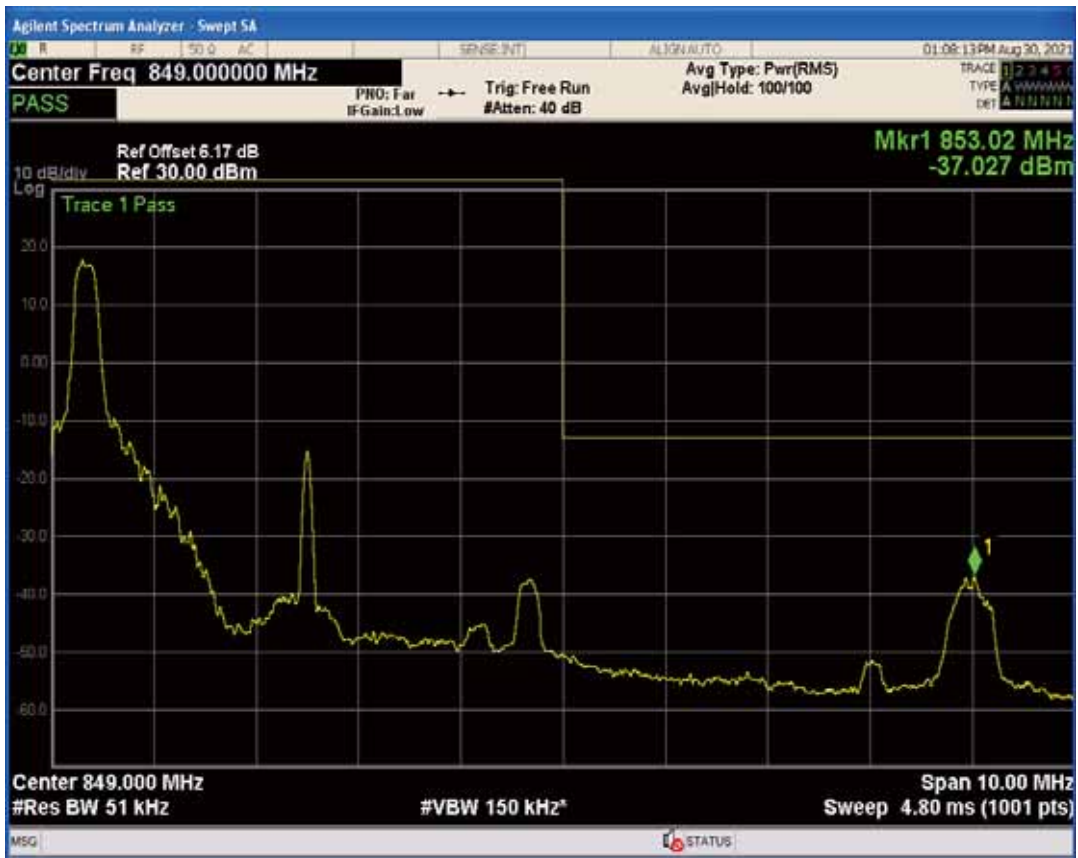

Band5 QPSK BW=5MHz Channel=20625 RB Size=1 Position=#0

Band5 QPSK BW=5MHz Channel=20625 RB Size=1 Position=#Max