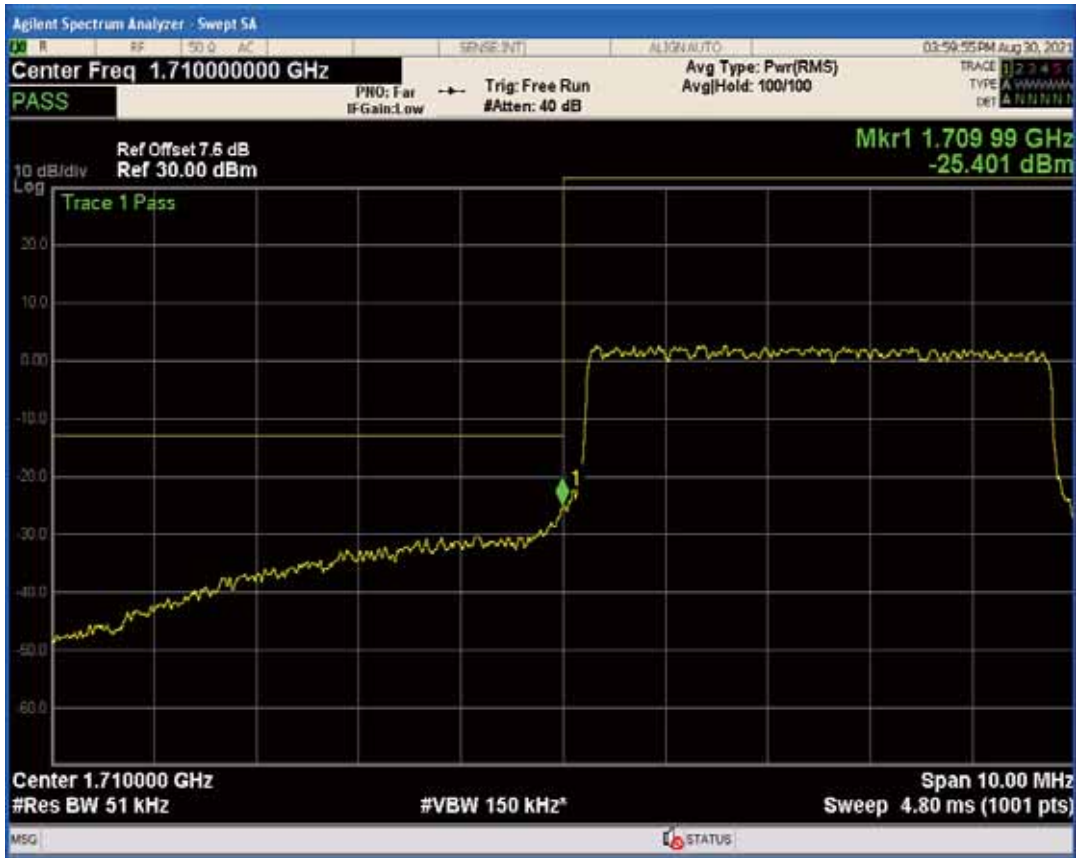

Band66 QPSK BW=5MHz Channel=131997 RB Size=25 Position=#0

Band66 QAM16 BW=5MHz Channel=131997 RB Size=1 Position=#0

Band66 QAM16 BW=5MHz Channel=131997 RB Size=1 Position=#Max

Band66 QAM16 BW=5MHz Channel=131997 RB Size=25 Position=#0