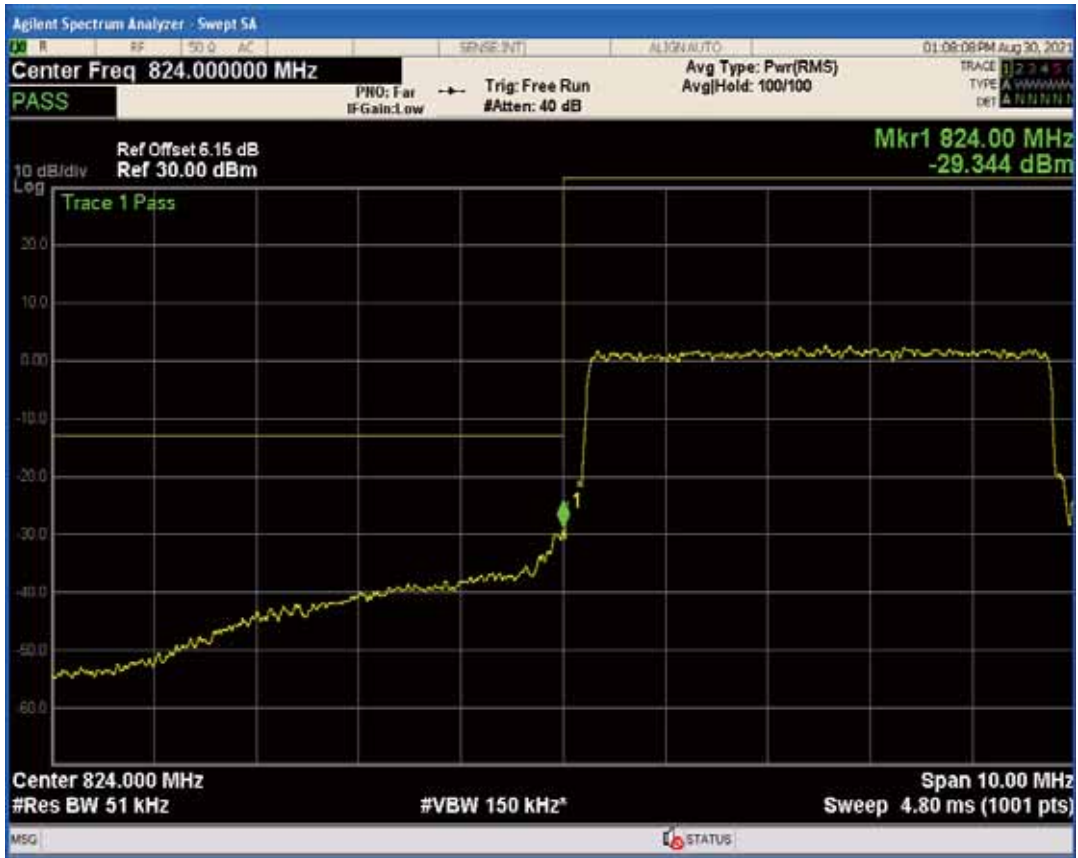

Band5 QAM16 BW=5MHz Channel=20425 RB Size=1 Position=#0

Band5 QPSK BW=5MHz Channel=20425 RB Size=25 Position=#0

Band5 QAM16 BW=5MHz Channel=20425 RB Size=1 Position=#Max

Band5 QAM16 BW=5MHz Channel=20425 RB Size=25 Position=#0