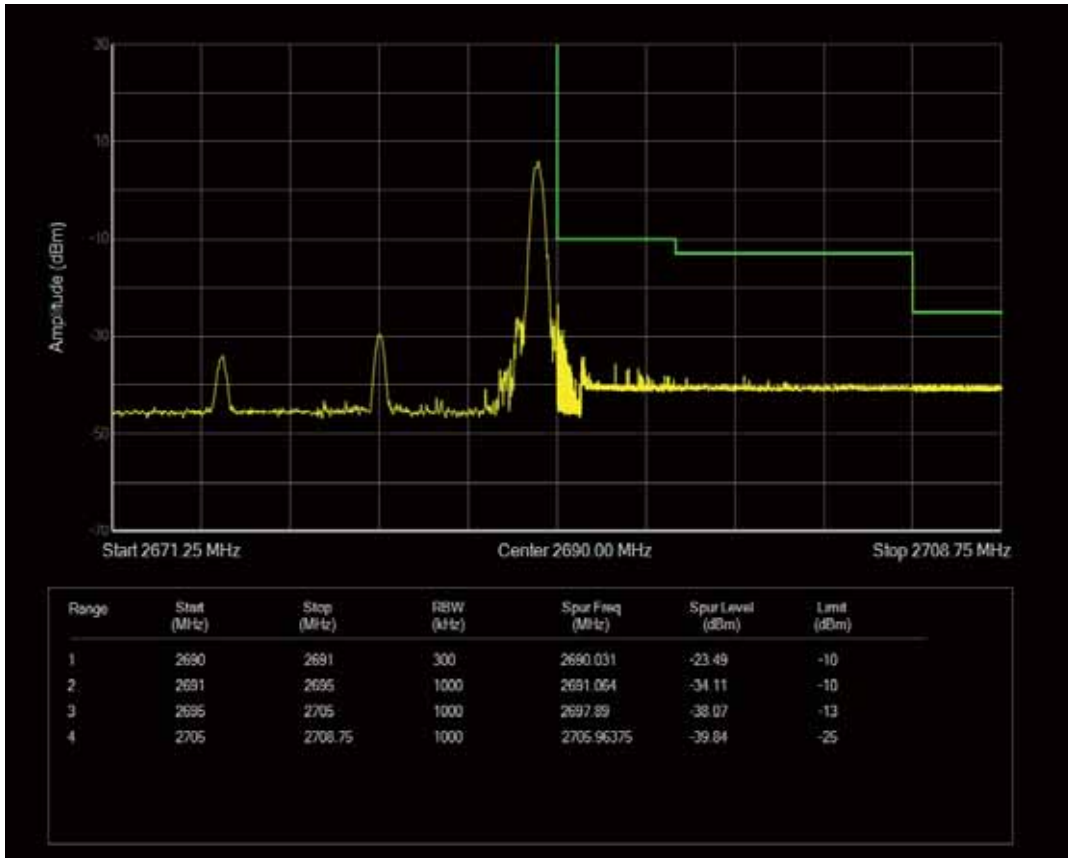

Band41 QPSK BW=15MHz Channel=41515 RB Size=1 Position=#Max

Band41 QAM16 BW=15MHz Channel=41515 RB Size=1 Position=#0