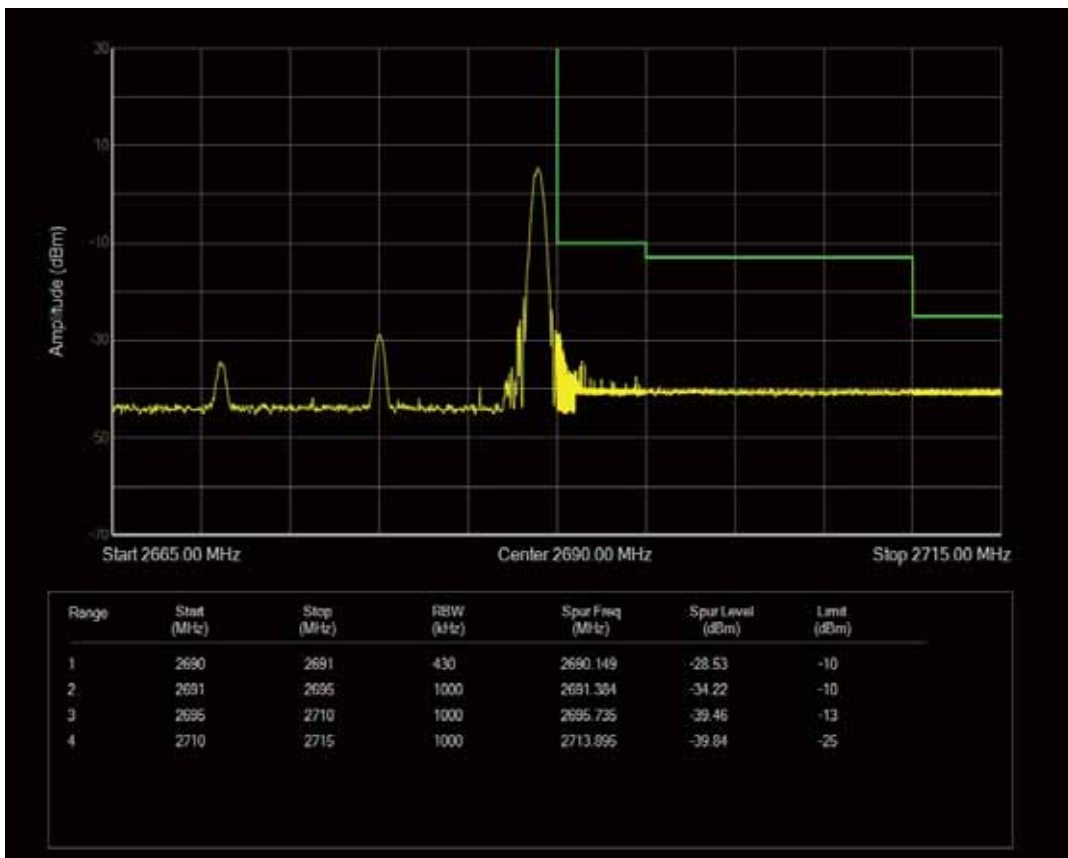

Band41 QPSK BW=20MHz Channel=41490 RB Size=1 Position=#Max

Band41 QAM16 BW=20MHz Channel=41490 RB Size=1 Position=#0