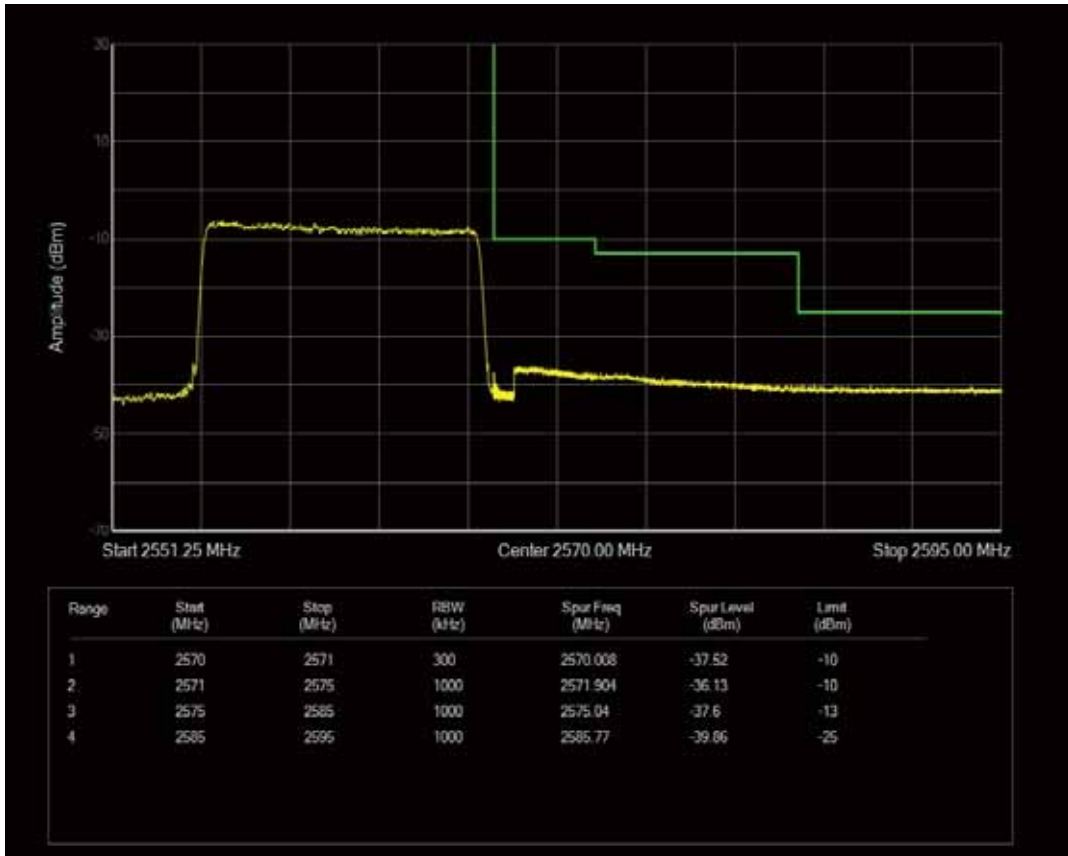

Band7 QAM16 BW=15MHz Channel=21375 RB Size=75 Position=#0

Band7 QPSK BW=20MHz Channel=20850 RB Size=1 Position=#Max