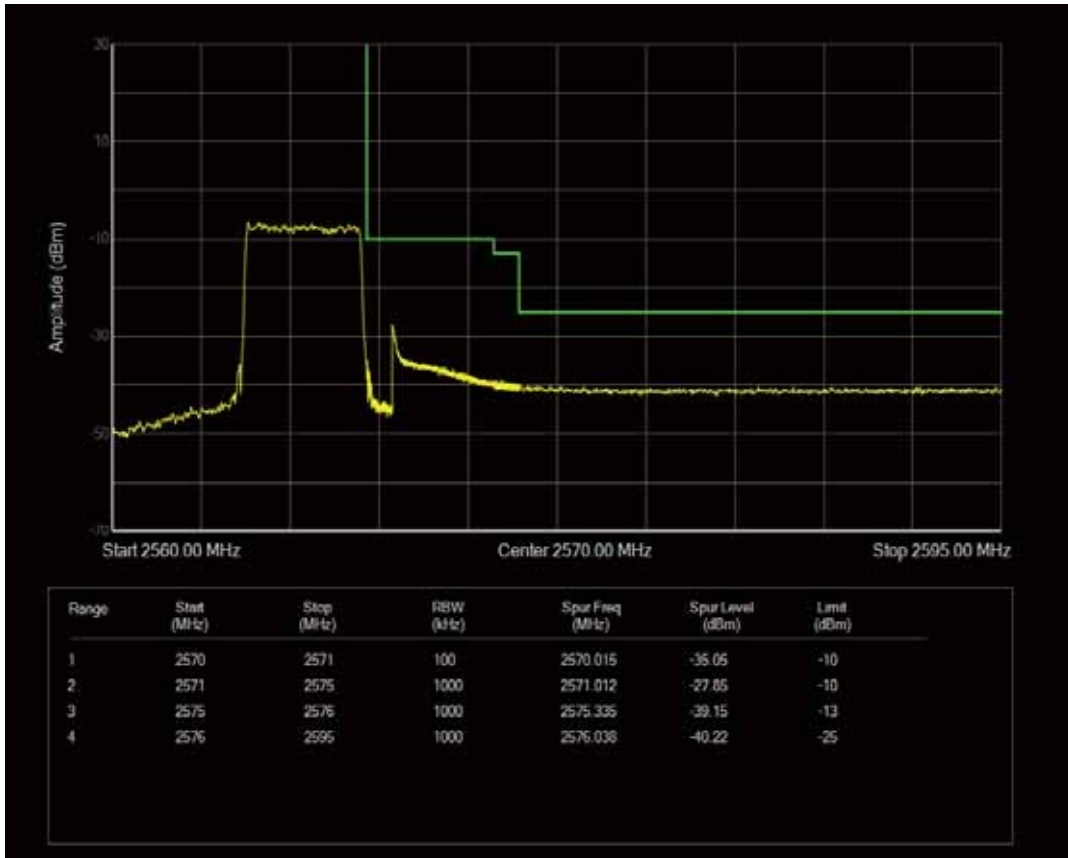

Band7 QAM16 BW=5MHz Channel=21425 RB Size=25 Position=#0

Band7 QPSK BW=10MHz Channel=20800 RB Size=1 Position=#0