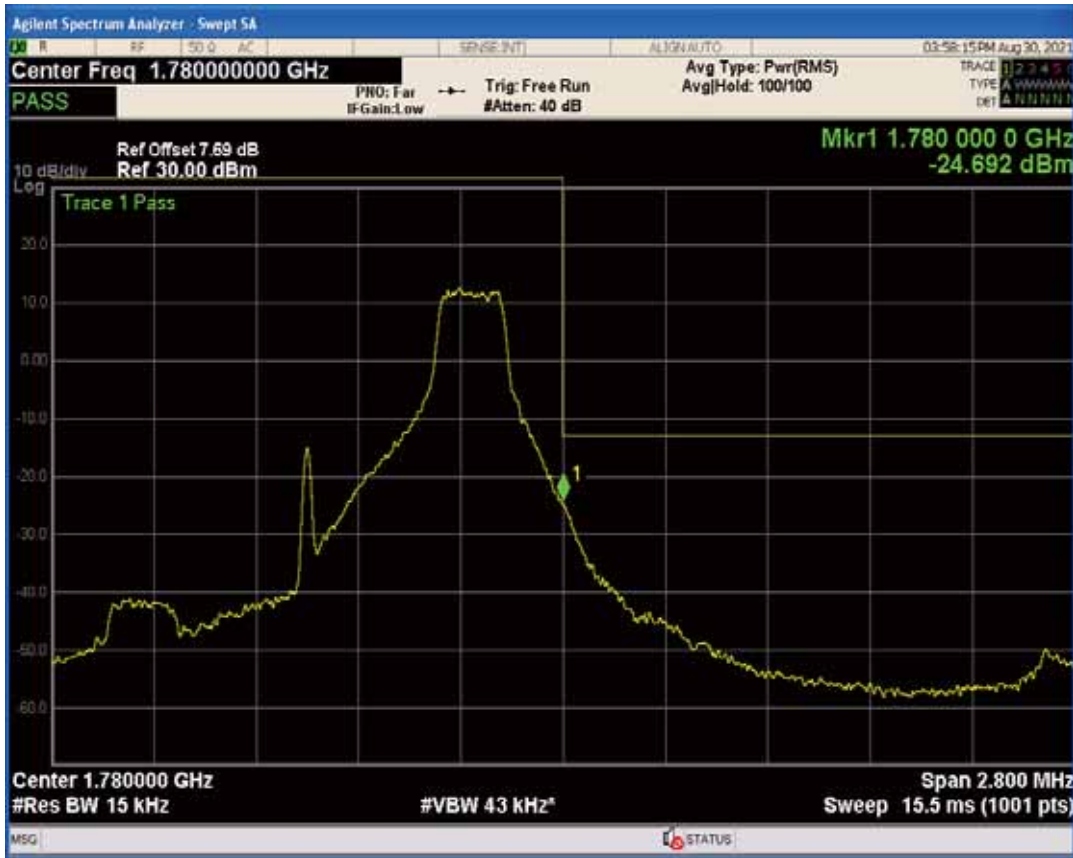

Band66 QPSK BW=1.4MHz Channel=132665 RB Size=1 Position=#Max

Band66 QPSK BW=1.4MHz Channel=132665 RB Size=6 Position=#0