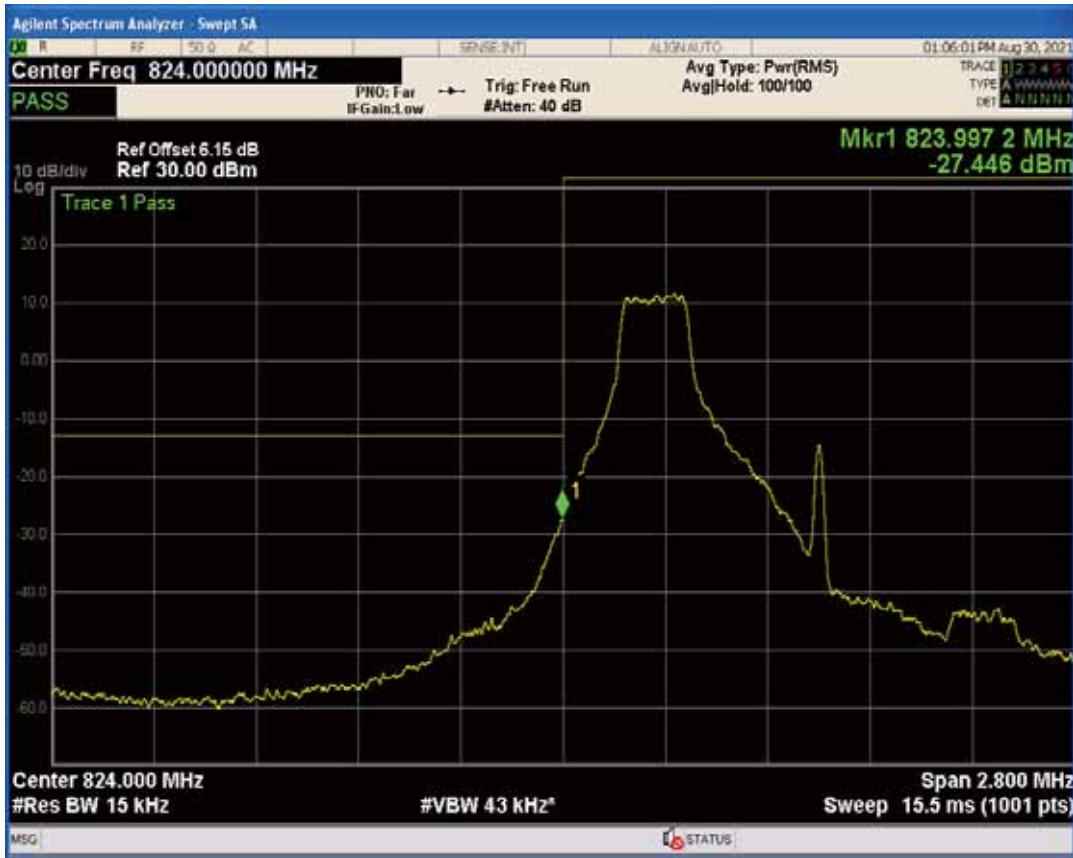

Band5 QAM16 BW=1.4MHz Channel=20407 RB Size=1 Position=#0

Band5 QAM16 BW=1.4MHz Channel=20407 RB Size=1 Position=#Max