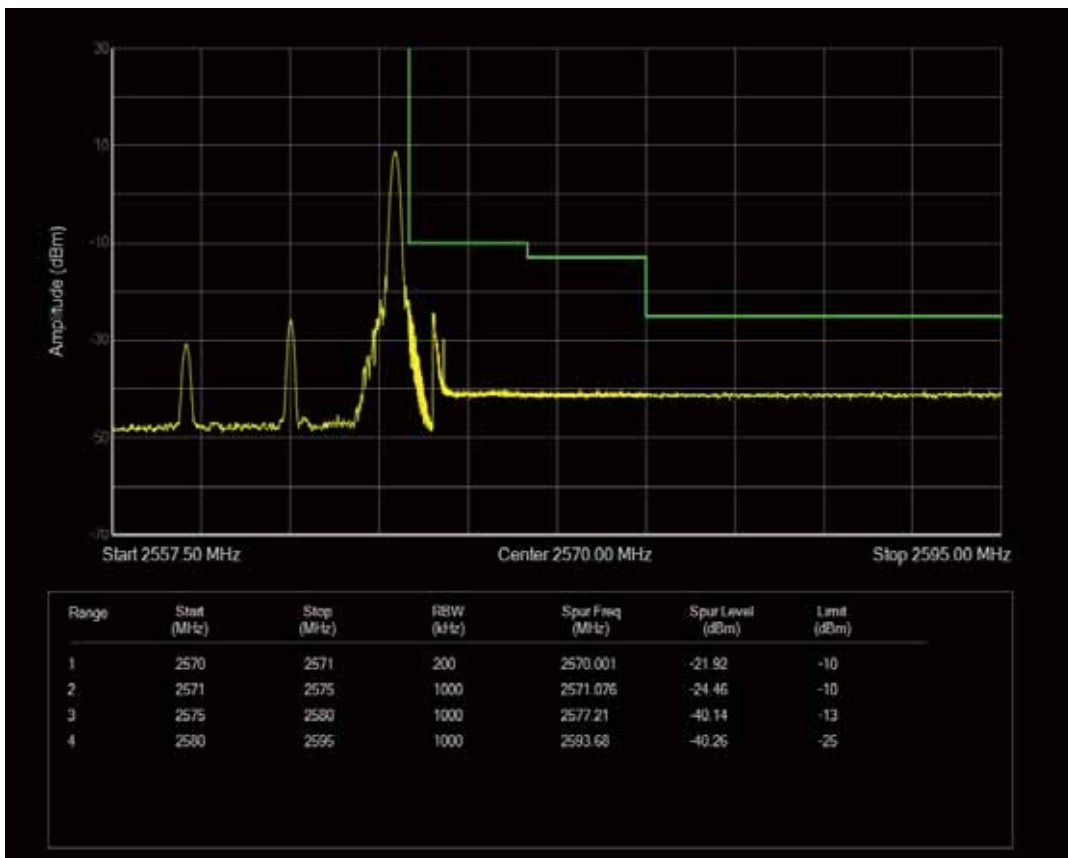

Band7 QAM16 BW=10MHz Channel=21400 RB Size=1 Position=#Max

Band7 QAM16 BW=10MHz Channel=21400 RB Size=50 Position=#0