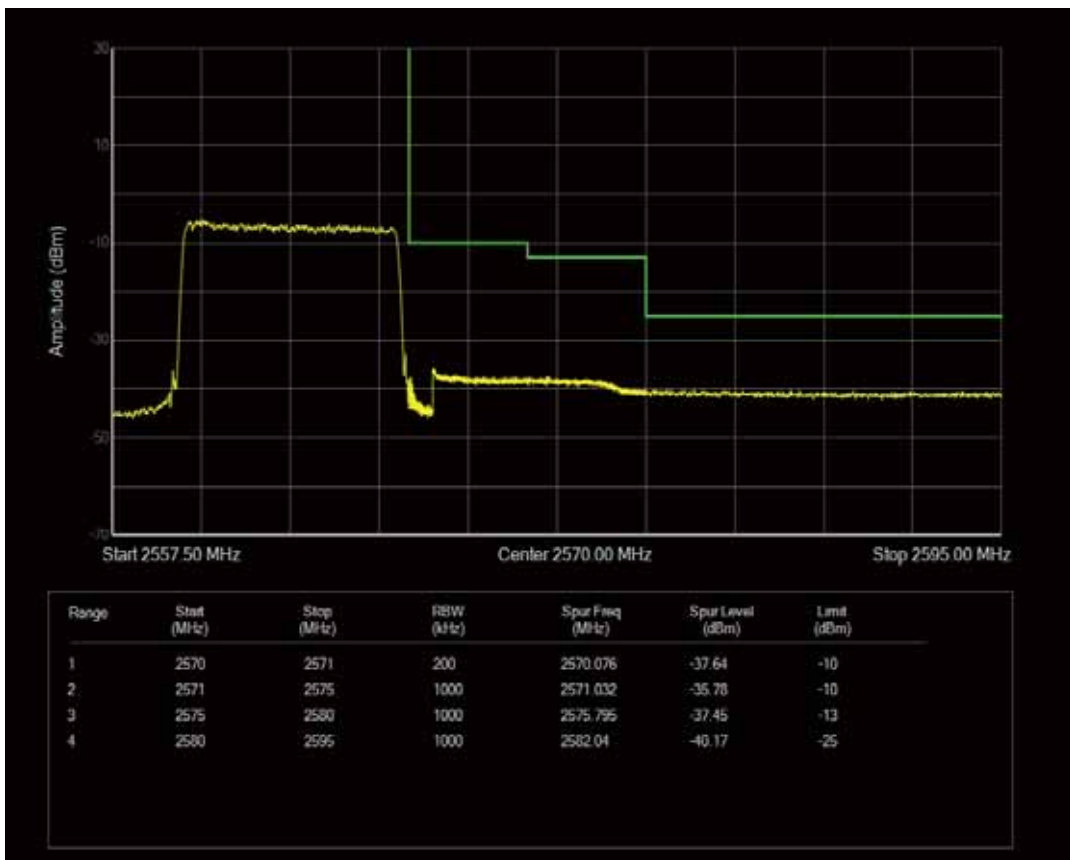

Band7 QPSK BW=10MHz Channel=21400 RB Size=50 Position=#0

Band7 QAM16 BW=10MHz Channel=21400 RB Size=1 Position=#0