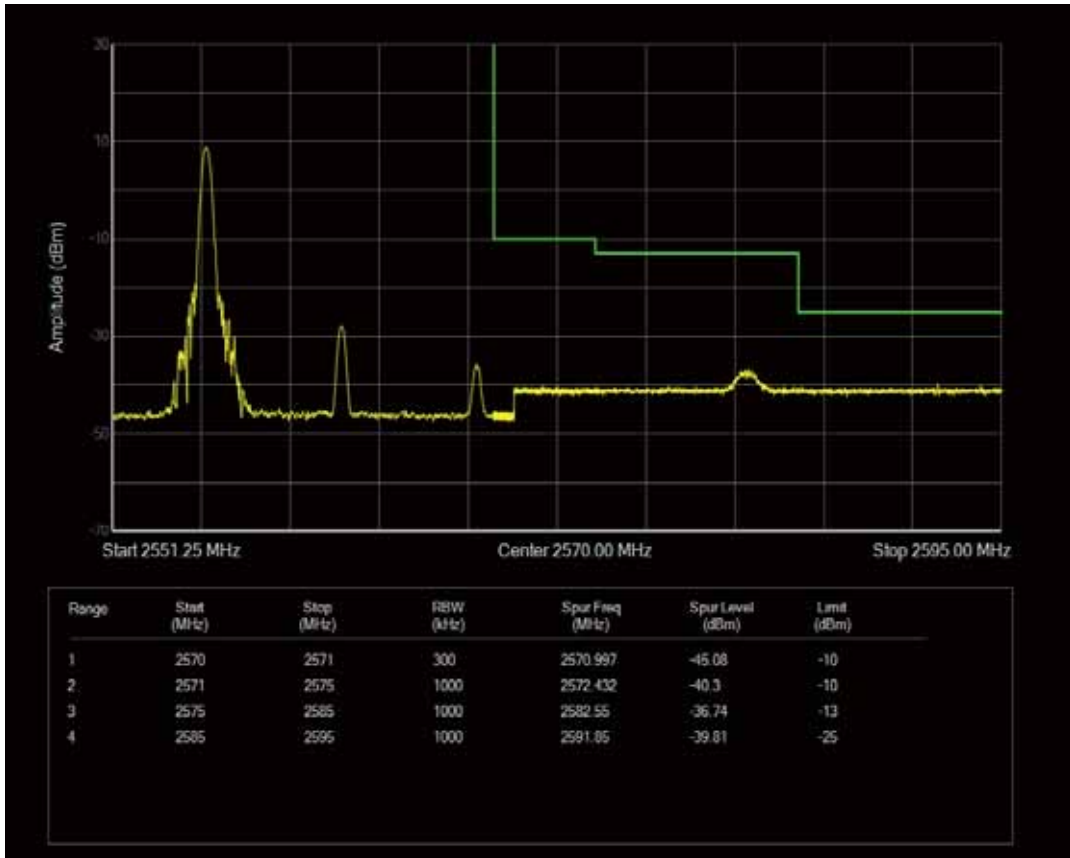

Band7 QPSK BW=15MHz Channel=21375 RB Size=1 Position=#0

Band7 QPSK BW=15MHz Channel=21375 RB Size=75 Position=#0

Band7 QPSK BW=15MHz Channel=21375 RB Size=1 Position=#Max

Band7 QAM16 BW=15MHz Channel=21375 RB Size=1 Position=#0