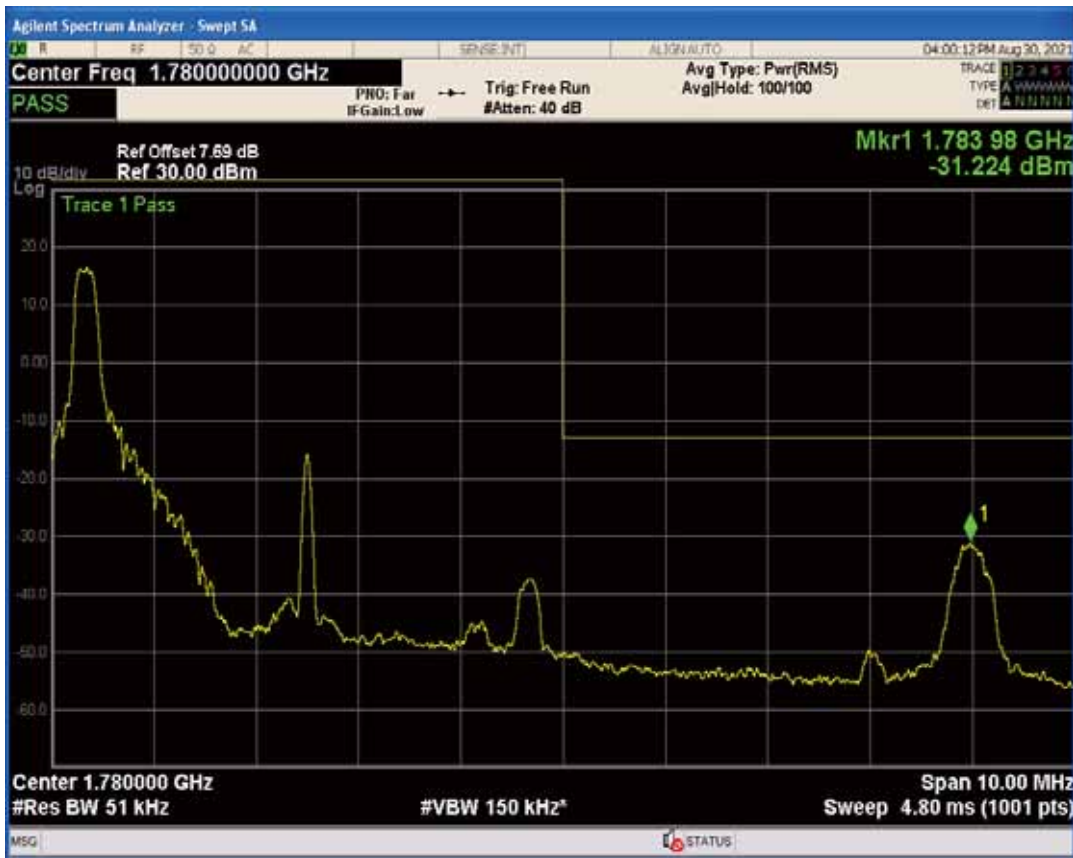

Band66 QAM16 BW=5MHz Channel=132647 RB Size=1 Position=#0

Band66 QAM16 BW=5MHz Channel=132647 RB Size=25 Position=#0