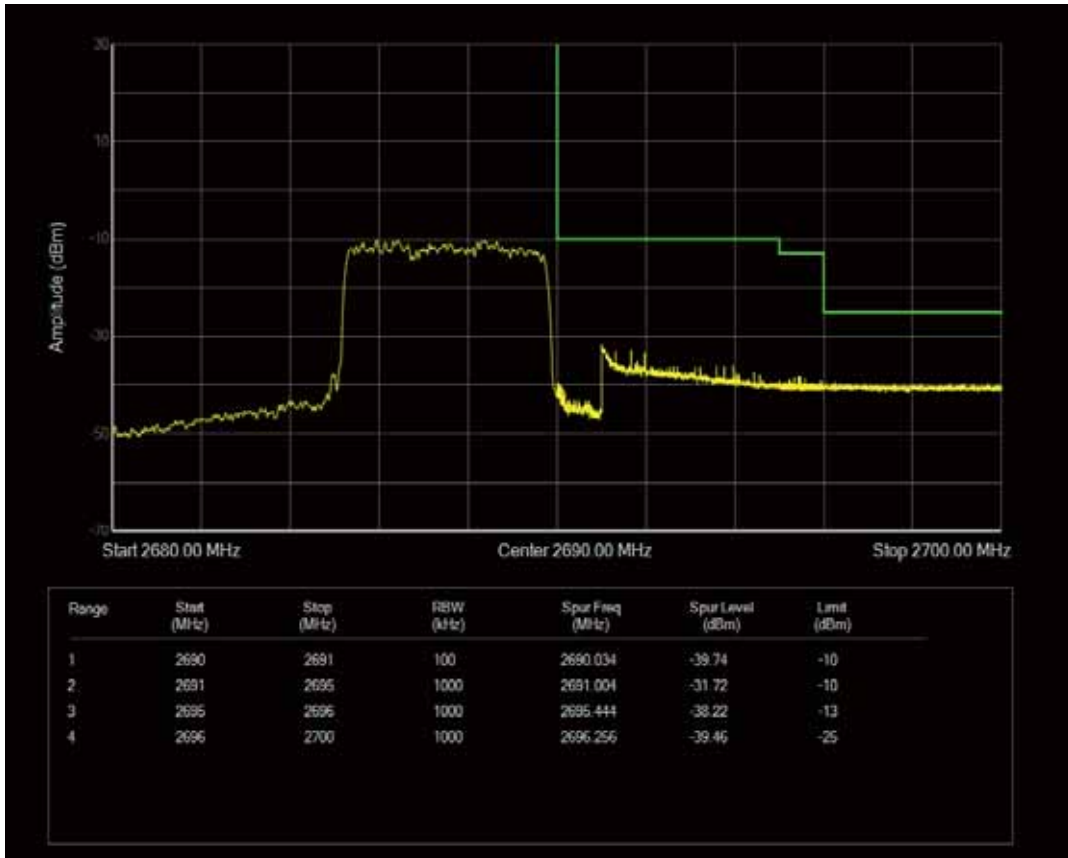

Band41 QAM16 BW=5MHz Channel=41565 RB Size=25 Position=#0

Band41 QPSK BW=10MHz Channel=39700 RB Size=1 Position=#Max