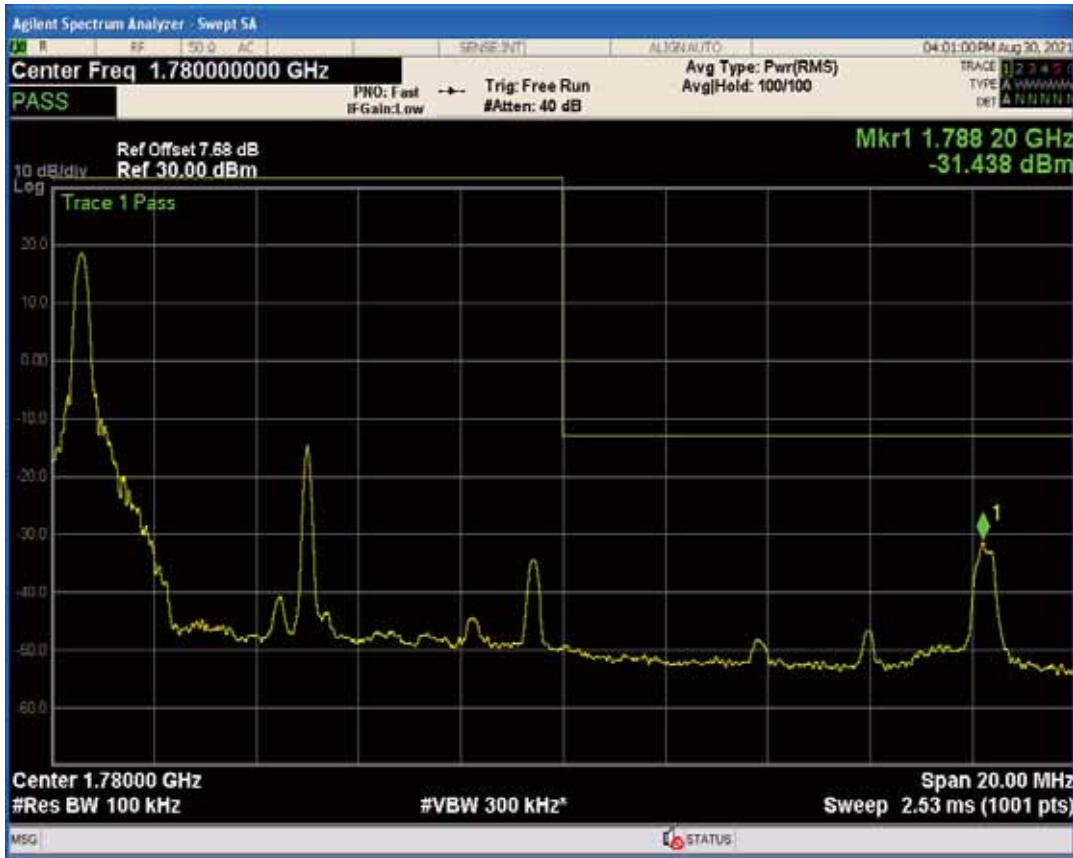

Band66 QAM16 BW=10MHz Channel=132022 RB Size=50 Position=#0

Band66 QPSK BW=10MHz Channel=132622 RB Size=1 Position=#Max

Band66 QPSK BW=10MHz Channel=132622 RB Size=50 Position=#0

Band66 QAM16 BW=10MHz Channel=132622 RB Size=1 Position=#0