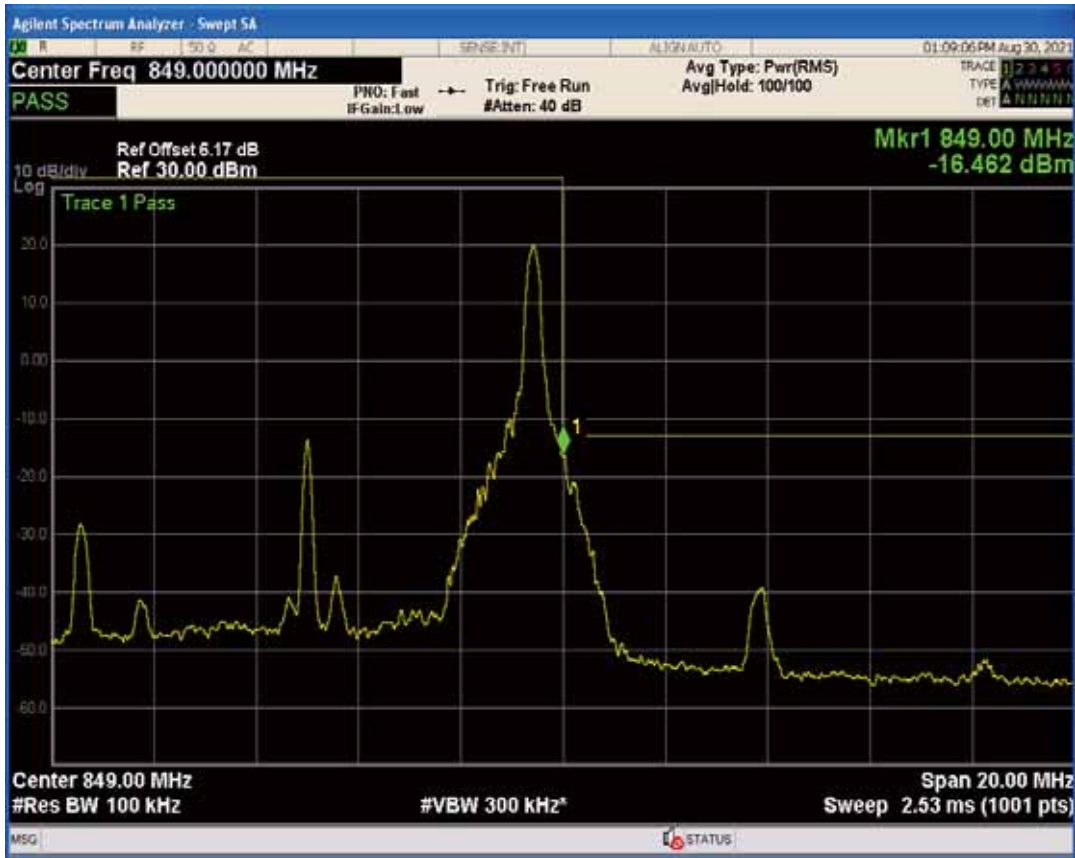

Band5 QPSK BW=10MHz Channel=20600 RB Size=1 Position=#Max

Band5 QPSK BW=10MHz Channel=20600 RB Size=50 Position=#0