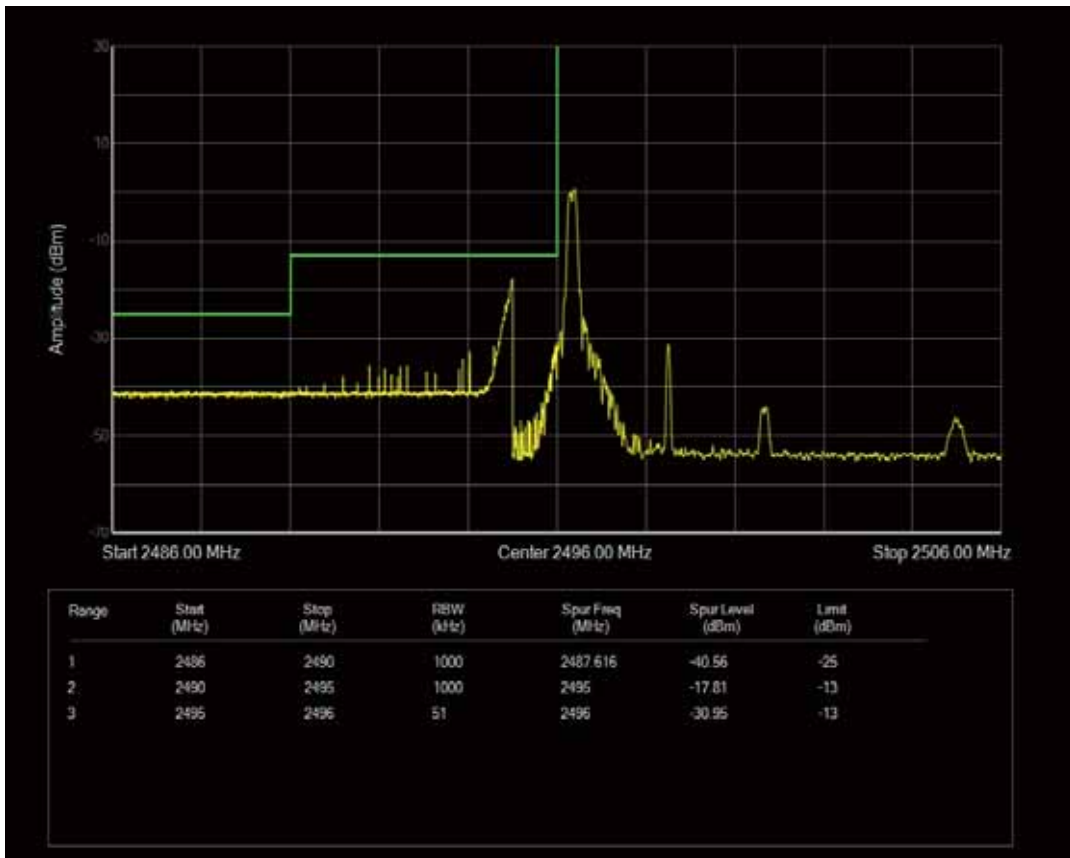

Band4 QAM16 BW=20MHz Channel=20300 RB Size=1 Position=#0

Band4 QAM16 BW=20MHz Channel=20300 RB Size=100 Position=#0

Band41 QPSK BW=5MHz Channel=39675 RB Size=1 Position=#0

Band41 QPSK BW=5MHz Channel=39675 RB Size=25 Position=#0