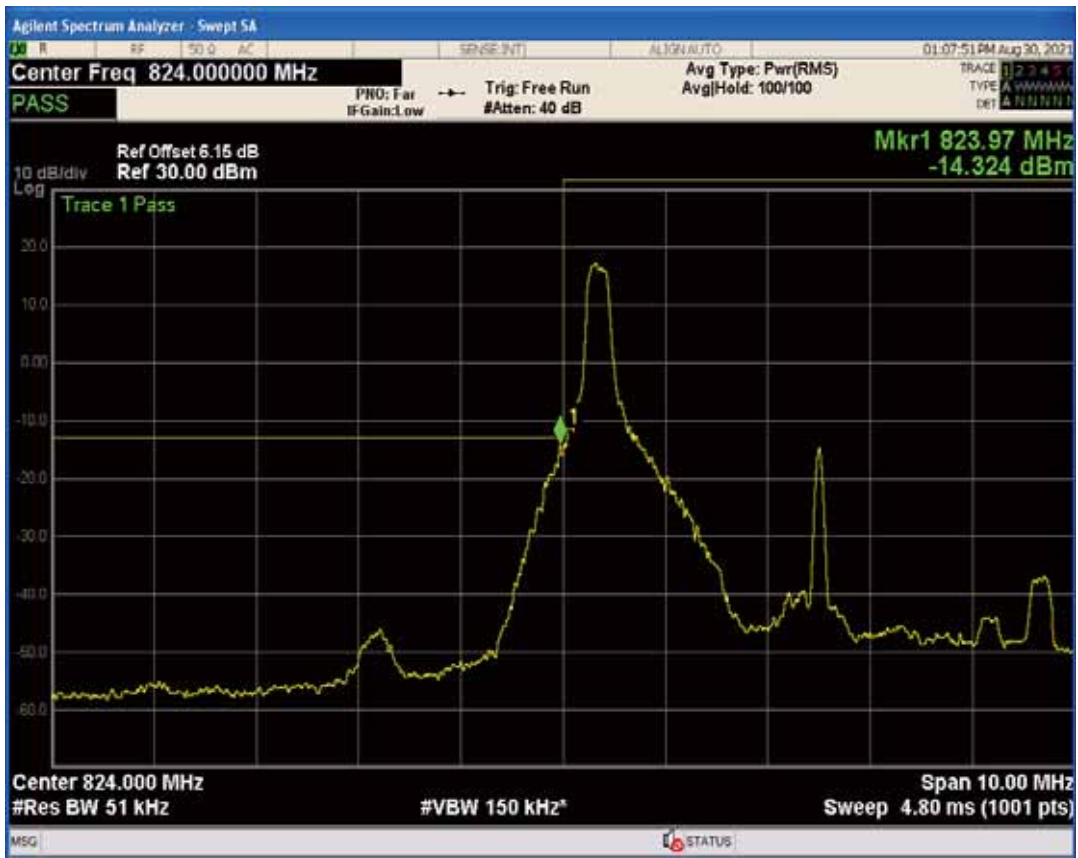

Band5 QPSK BW=5MHz Channel=20425 RB Size=1 Position=#0

Band5 QPSK BW=5MHz Channel=20425 RB Size=1 Position=#Max