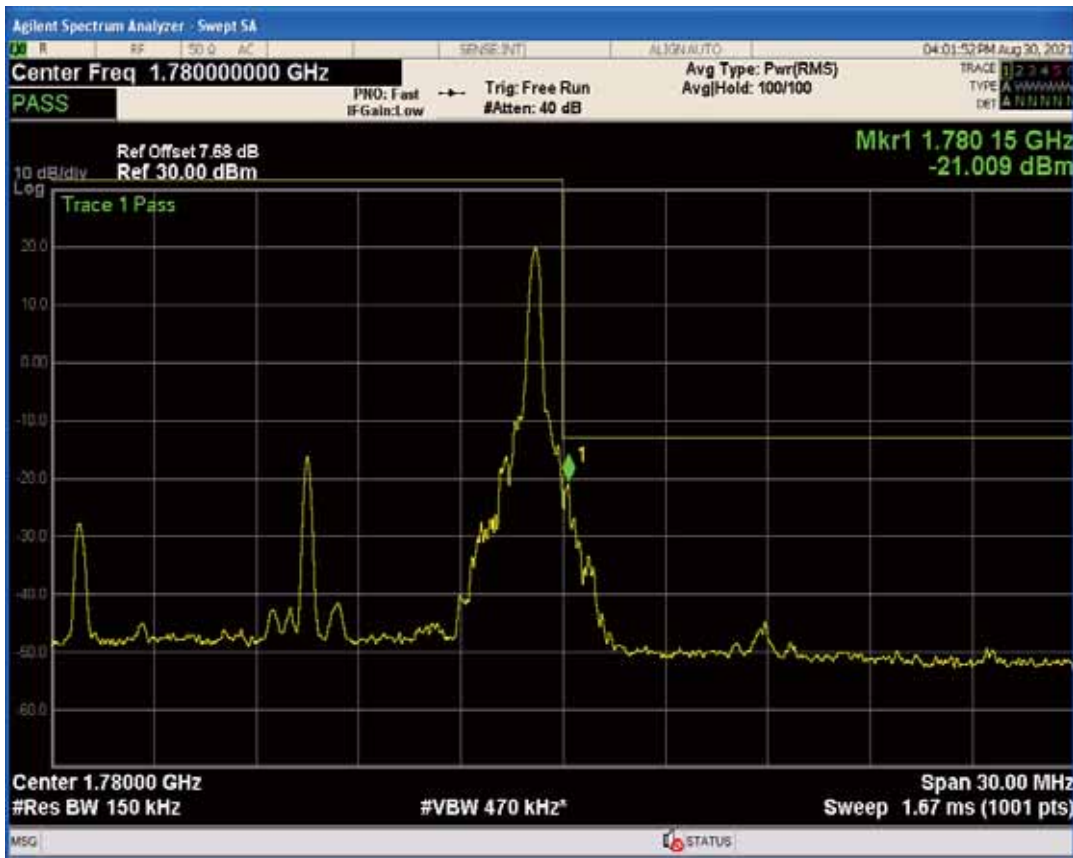

Band66 QAM16 BW=15MHz Channel=132597 RB Size=1 Position=#Max

Band66 QAM16 BW=15MHz Channel=132597 RB Size=75 Position=#0