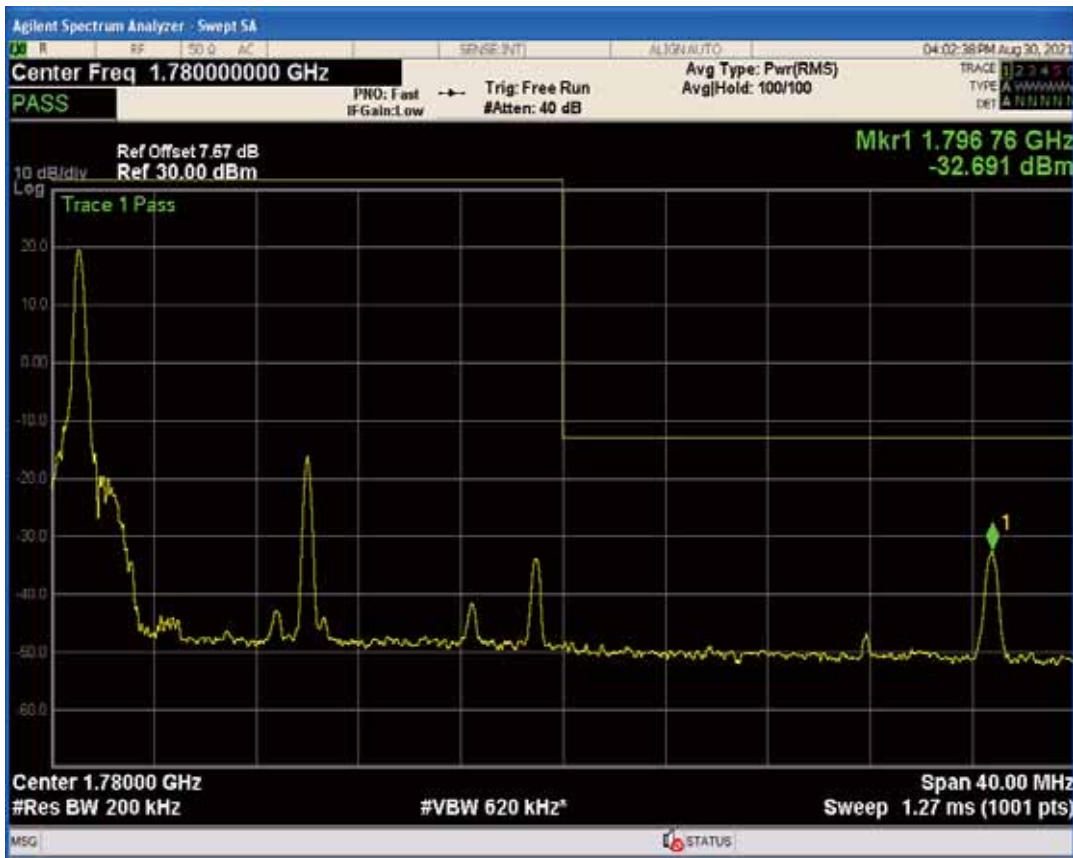

Band66 QAM16 BW=20MHz Channel=132572 RB Size=1 Position=#0

Band66 QAM16 BW=20MHz Channel=132572 RB Size=100 Position=#0