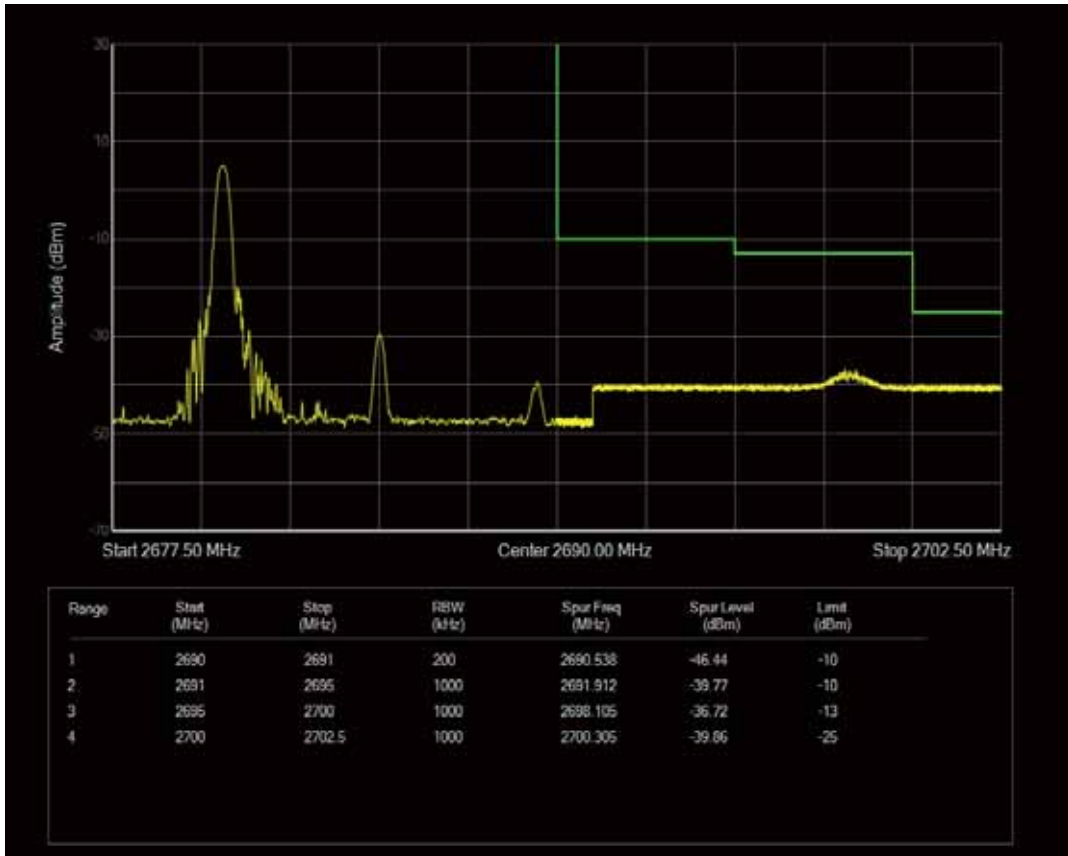

Band41 QPSK BW=10MHz Channel=41540 RB Size=1 Position=#0

Band41 QPSK BW=10MHz Channel=41540 RB Size=50 Position=#0