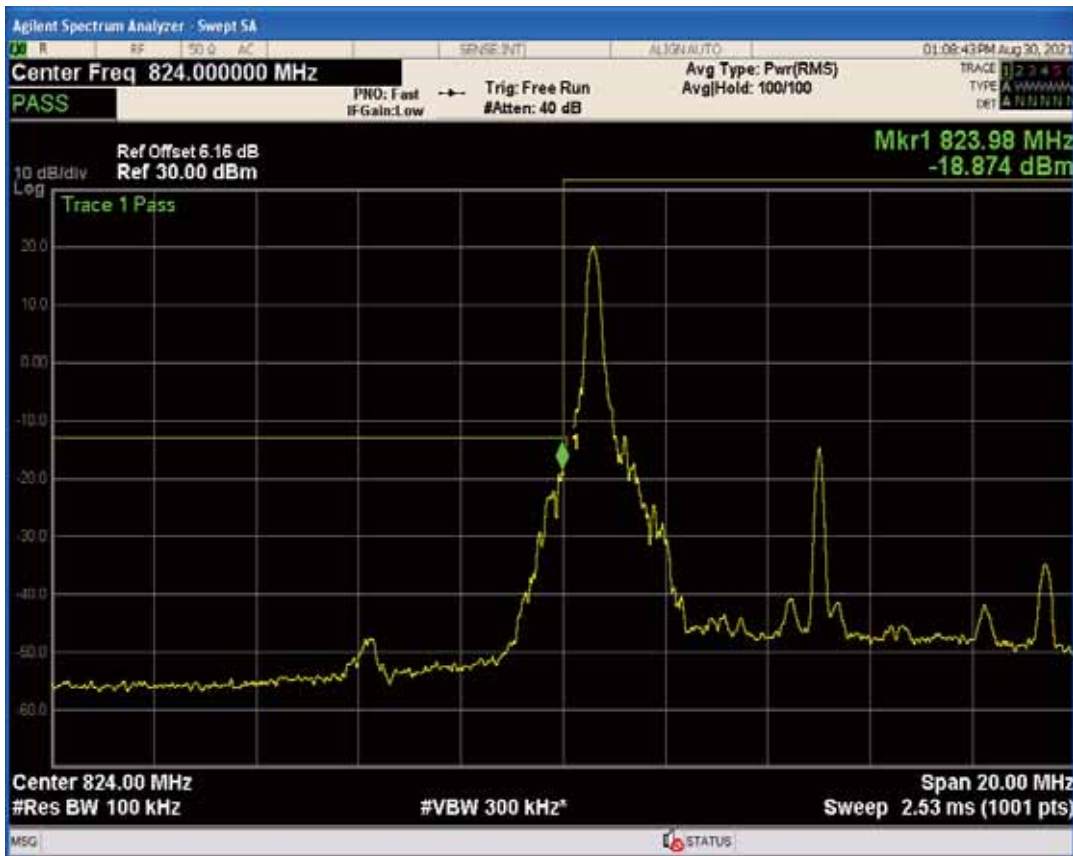

Band5 QPSK BW=10MHz Channel=20450 RB Size=1 Position=#0

Band5 QPSK BW=10MHz Channel=20450 RB Size=50 Position=#0