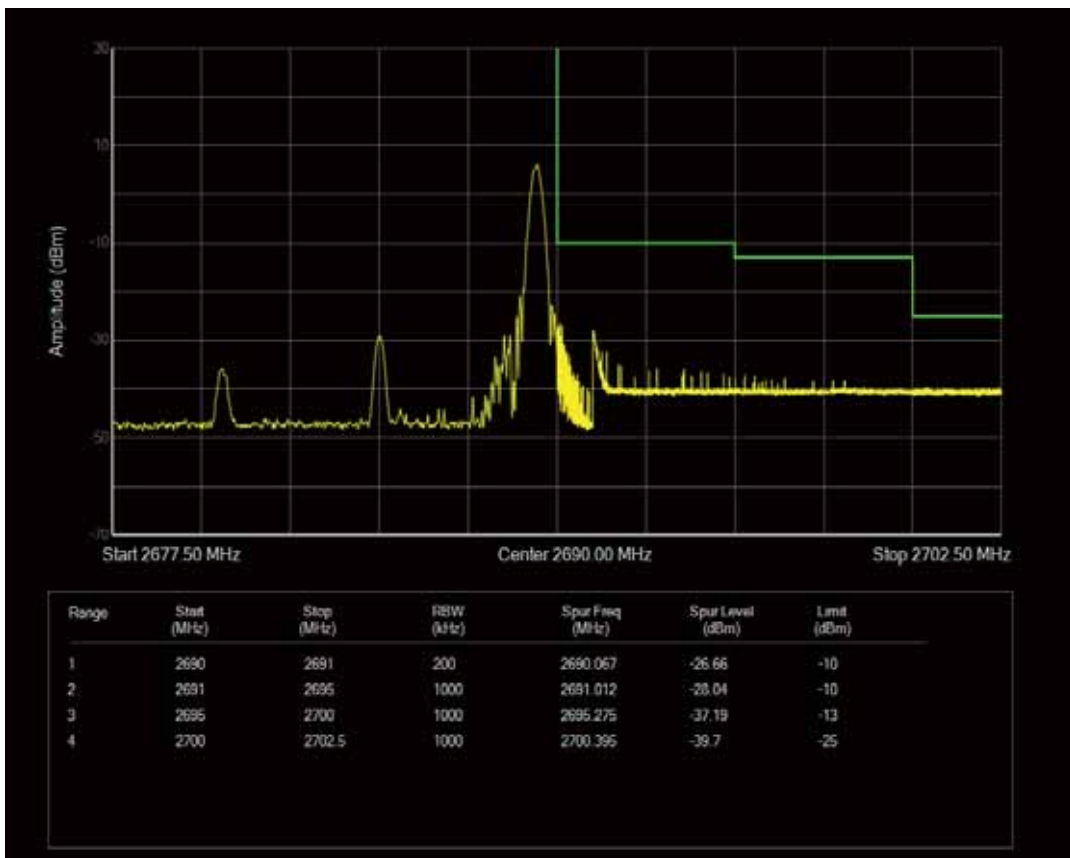

Band41 QPSK BW=10MHz Channel=41540 RB Size=1 Position=#Max

Band41 QPSK BW=10MHz Channel=41540 RB Size=1 Position=#0