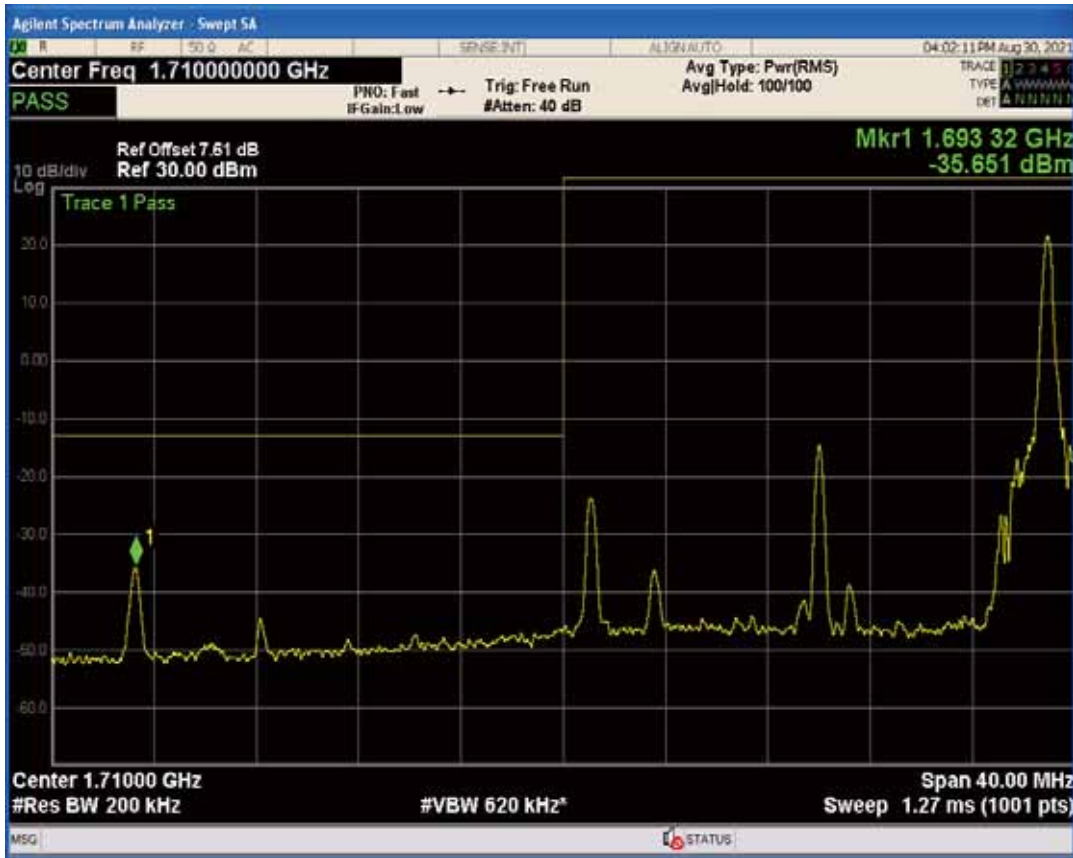

Band66 QAM16 BW=15MHz Channel=132597 RB Size=1 Position=#Max

Band66 QAM16 BW=15MHz Channel=132597 RB Size=75 Position=#0

Band66 QPSK BW=20MHz Channel=132072 RB Size=1 Position=#0

Band66 QPSK BW=20MHz Channel=132072 RB Size=1 Position=#Max