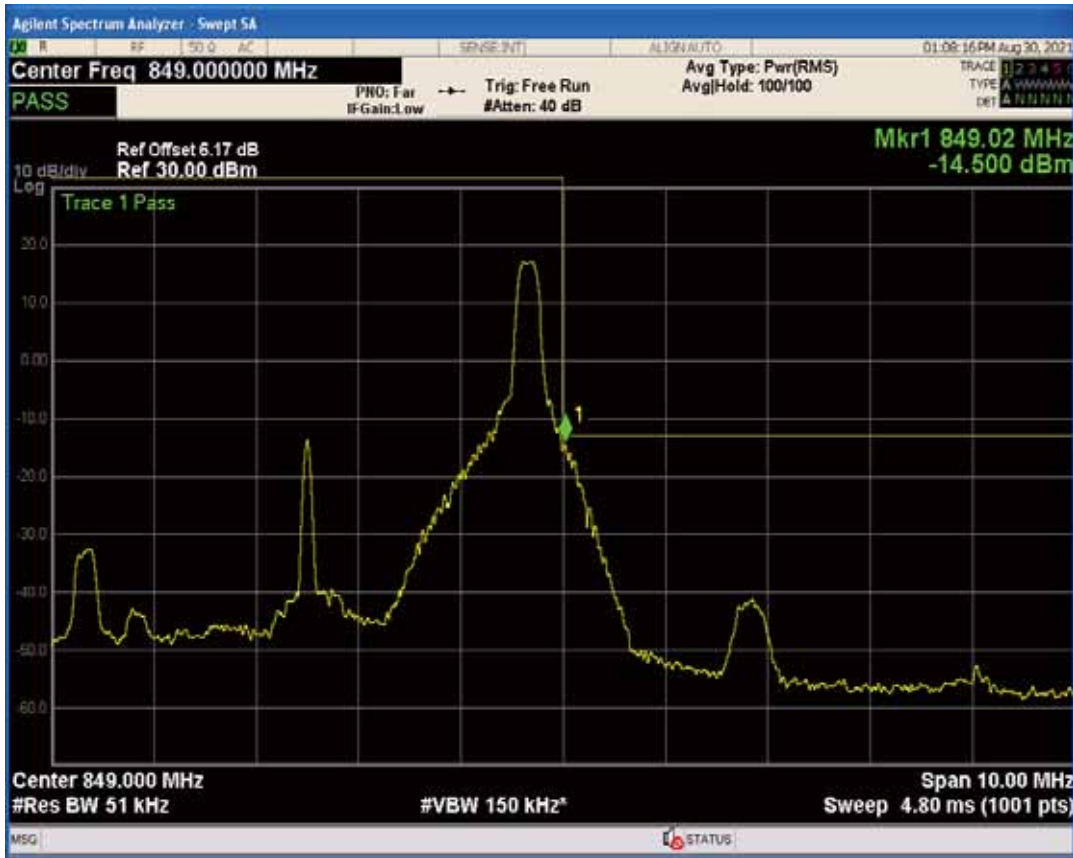

Band5 QPSK BW=5MHz Channel=20625 RB Size=1 Position=#Max

Band5 QPSK BW=5MHz Channel=20625 RB Size=25 Position=#0