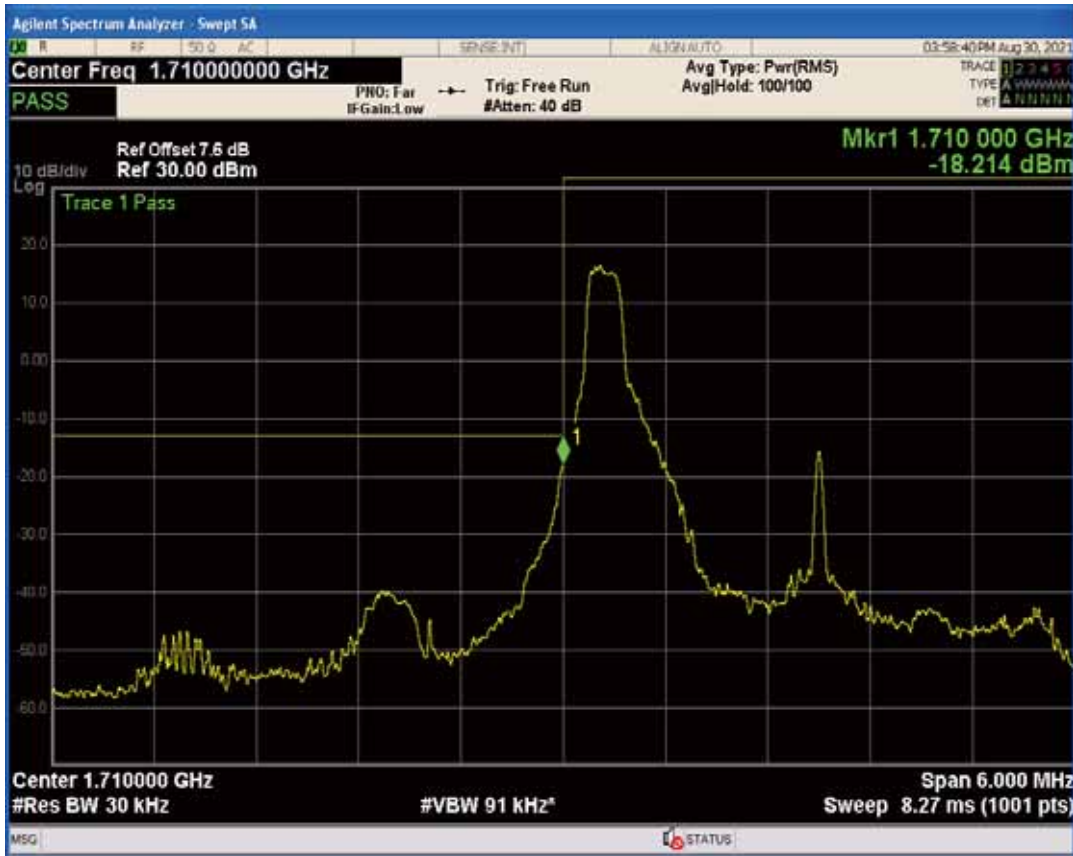

Band66 QAM16 BW=1.4MHz Channel=132665 RB Size=1 Position=#Max

Band66 QAM16 BW=1.4MHz Channel=132665 RB Size=6 Position=#0

Band66 QPSK BW=3MHz Channel=131987 RB Size=1 Position=#Max

Band66 QPSK BW=3MHz Channel=131987 RB Size=1 Position=#0