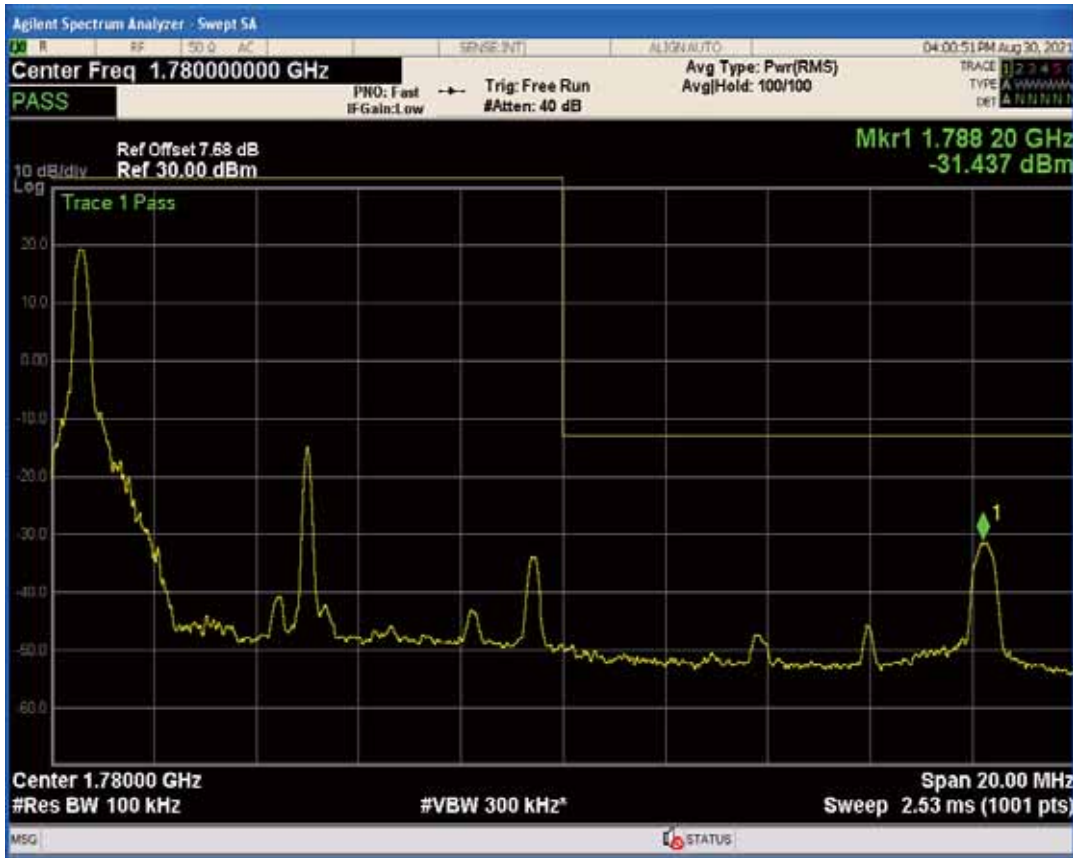

Band66 QPSK BW=10MHz Channel=132022 RB Size=50 Position=#0

Band66 QAM16 BW=10MHz Channel=132022 RB Size=1 Position=#Max

Band66 QAM16 BW=10MHz Channel=132022 RB Size=1 Position=#0

Band66 QPSK BW=10MHz Channel=132622 RB Size=1 Position=#0