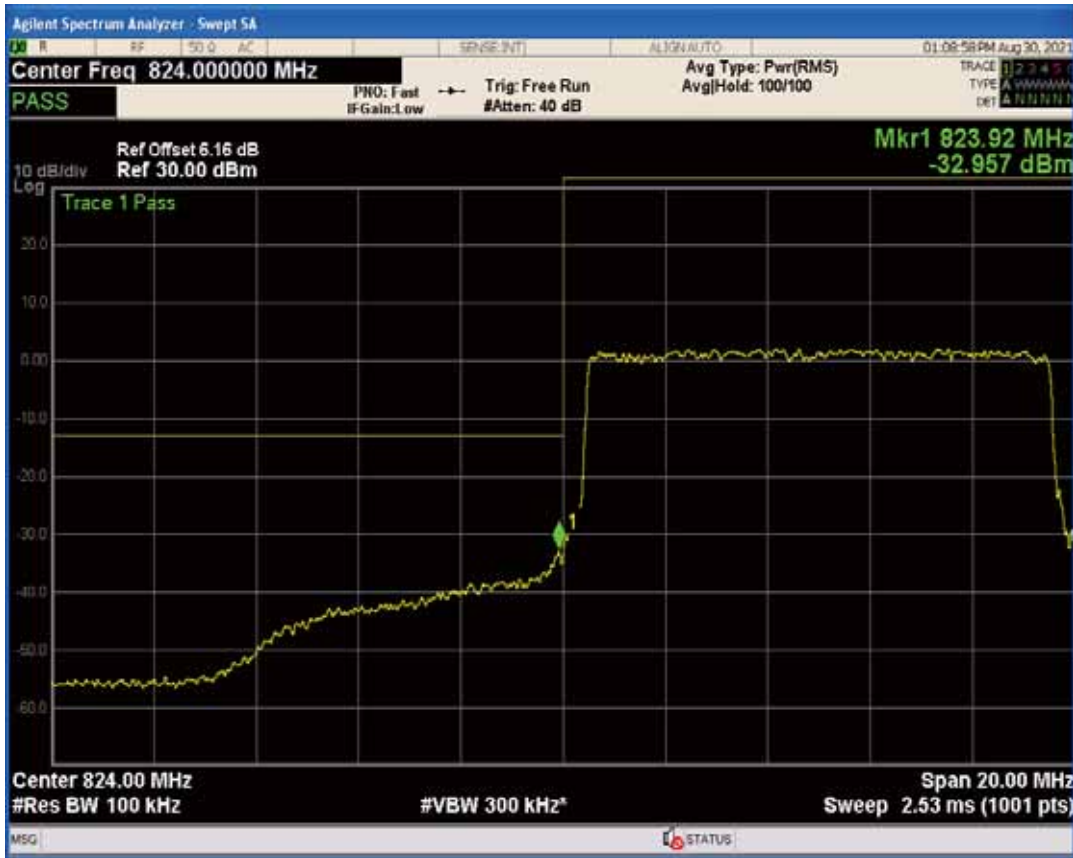

Band5 QPSK BW=10MHz Channel=20450 RB Size=1 Position=#Max

Band5 QAM16 BW=10MHz Channel=20450 RB Size=1 Position=#0

Band5 QAM16 BW=10MHz Channel=20450 RB Size=1 Position=#Max

Band5 QAM16 BW=10MHz Channel=20450 RB Size=50 Position=#0