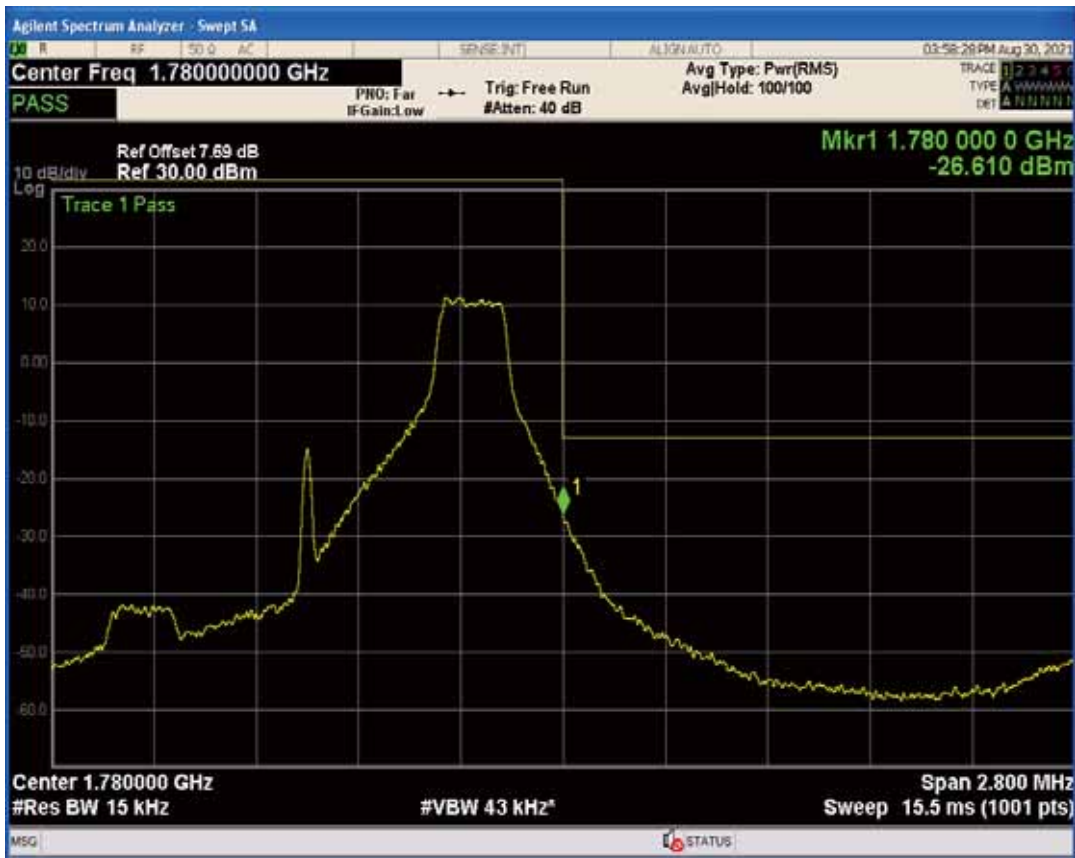

Band66 QAM16 BW=1.4MHz Channel=132665 RB Size=1 Position=#Max

Band66 QAM16 BW=1.4MHz Channel=132665 RB Size=6 Position=#0