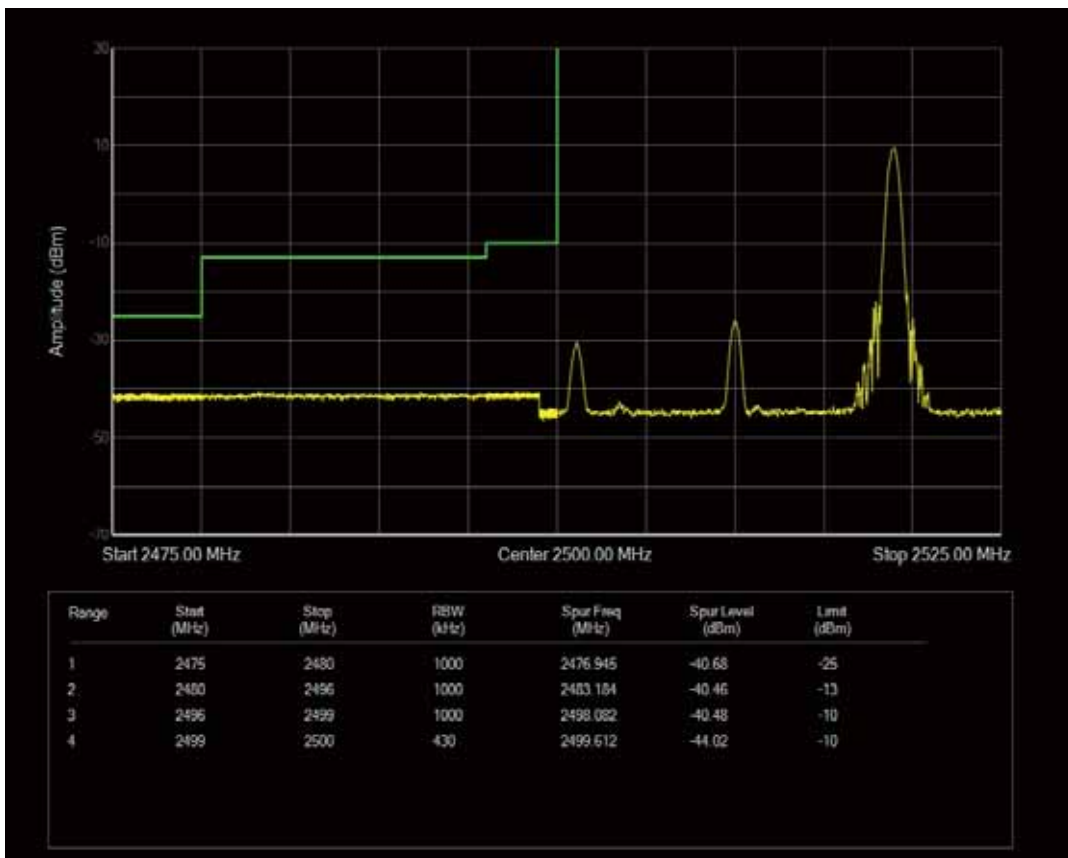

Band7 QPSK BW=20MHz Channel=20850 RB Size=1 Position=#Max

Band7 QPSK BW=20MHz Channel=20850 RB Size=1 Position=#0