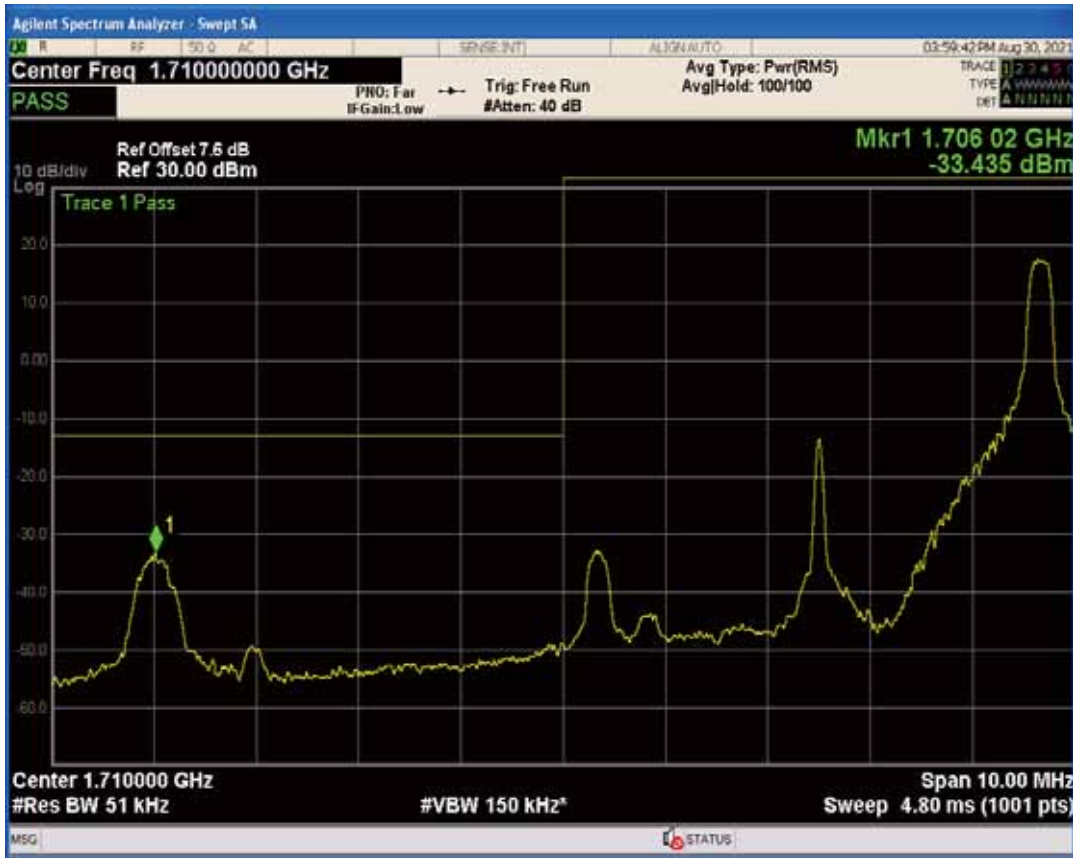

Band66 QAM16 BW=3MHz Channel=132657 RB Size=15 Position=#0

Band66 QAM16 BW=3MHz Channel=132657 RB Size=1 Position=#Max

Band66 QPSK BW=5MHz Channel=131997 RB Size=1 Position=#0

Band66 QPSK BW=5MHz Channel=131997 RB Size=1 Position=#Max