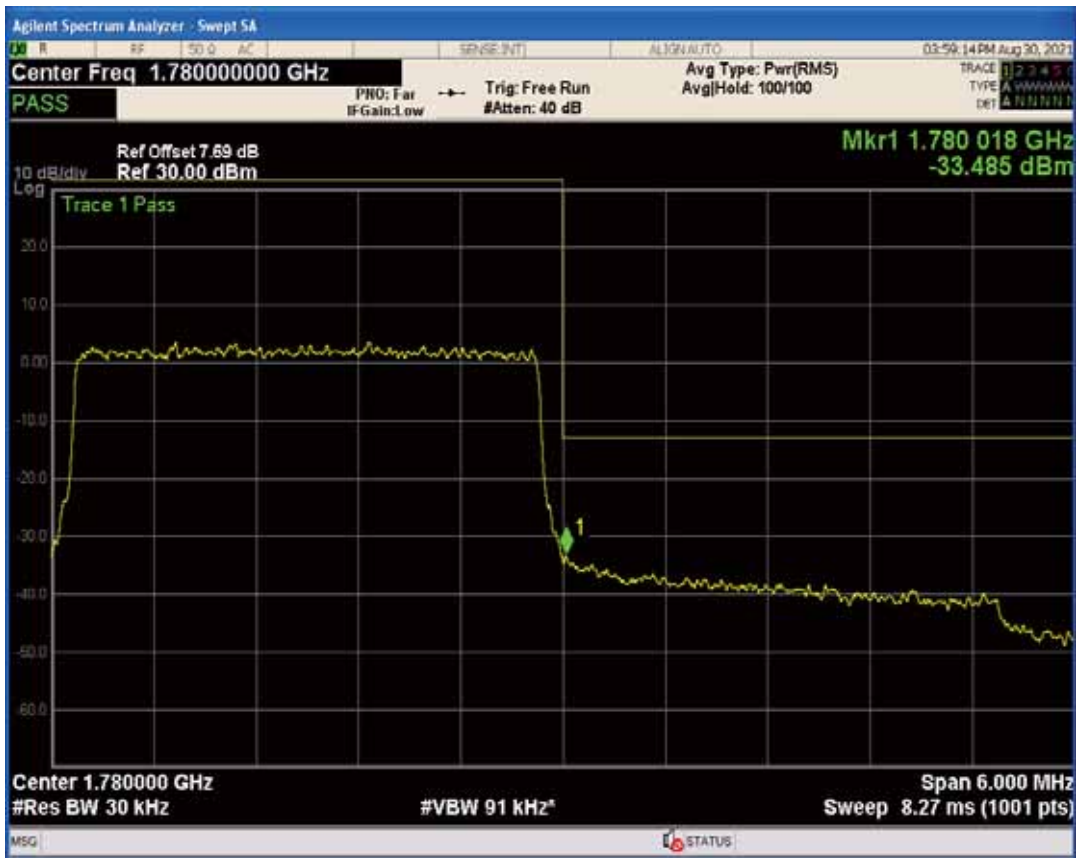

Band66 QPSK BW=3MHz Channel=132657 RB Size=15 Position=#0

Band66 QAM16 BW=3MHz Channel=132657 RB Size=1 Position=#0