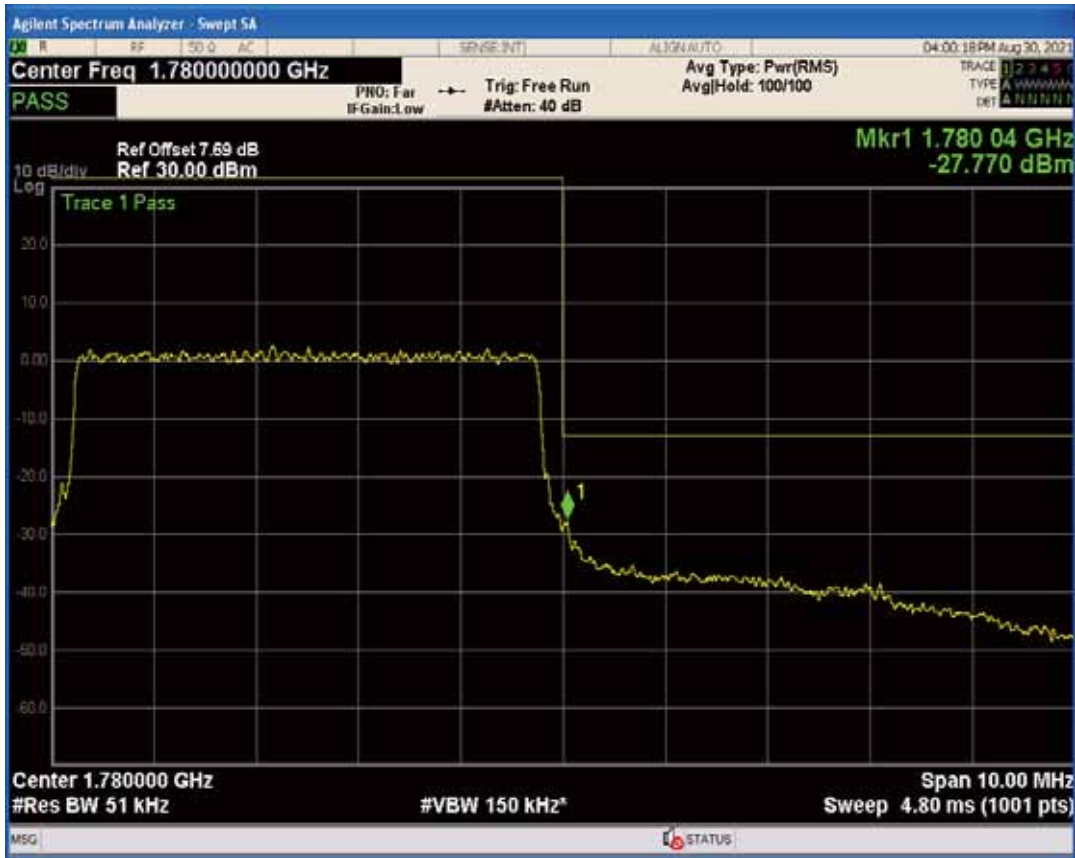

Band66 QAM16 BW=5MHz Channel=132647 RB Size=25 Position=#0

Band66 QPSK BW=10MHz Channel=132022 RB Size=1 Position=#Max