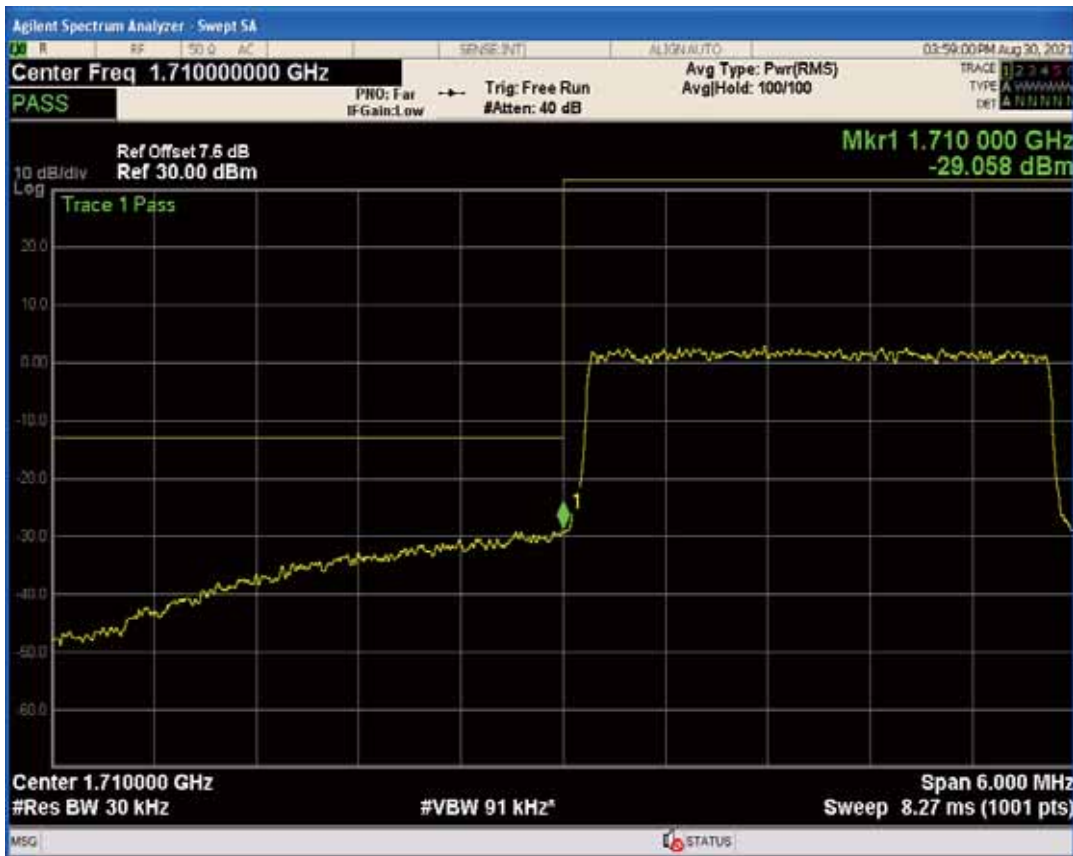

Band66 QAM16 BW=3MHz Channel=131987 RB Size=15 Position=#0

Band66 QPSK BW=3MHz Channel=132657 RB Size=1 Position=#Max