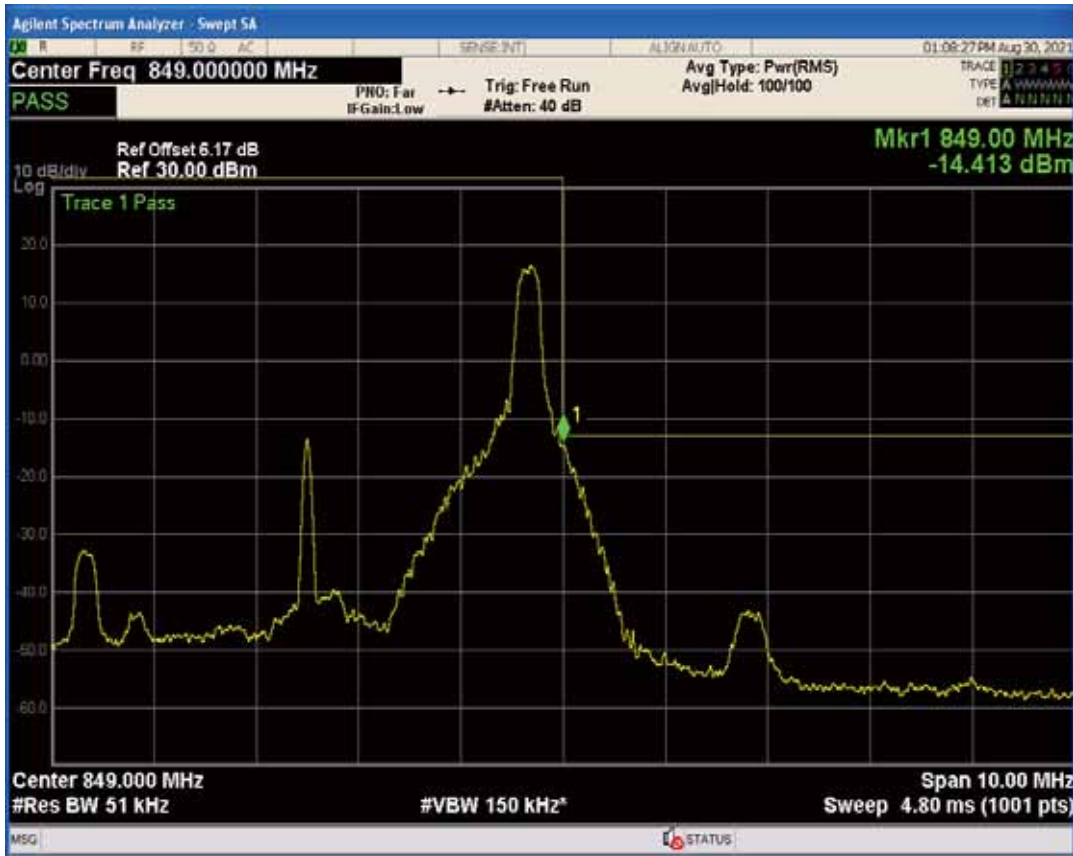

Band5 QAM16 BW=5MHz Channel=20625 RB Size=1 Position=#Max

Band5 QPSK BW=10MHz Channel=20450 RB Size=1 Position=#0