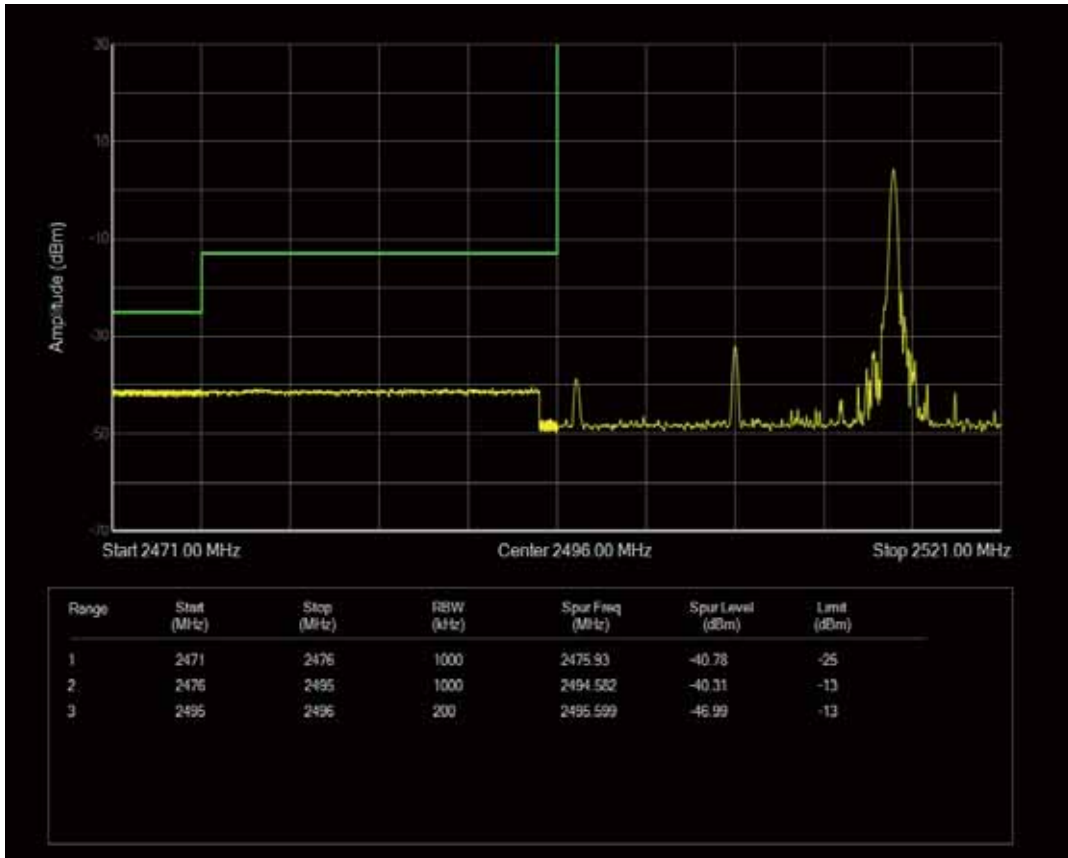

Band41 QPSK BW=20MHz Channel=39750 RB Size=1 Position=#Max

Band41 QAM16 BW=20MHz Channel=39750 RB Size=1 Position=#0

Band41 QAM16 BW=20MHz Channel=39750 RB Size=100 Position=#0

Band41 QAM16 BW=20MHz Channel=39750 RB Size=1 Position=#Max