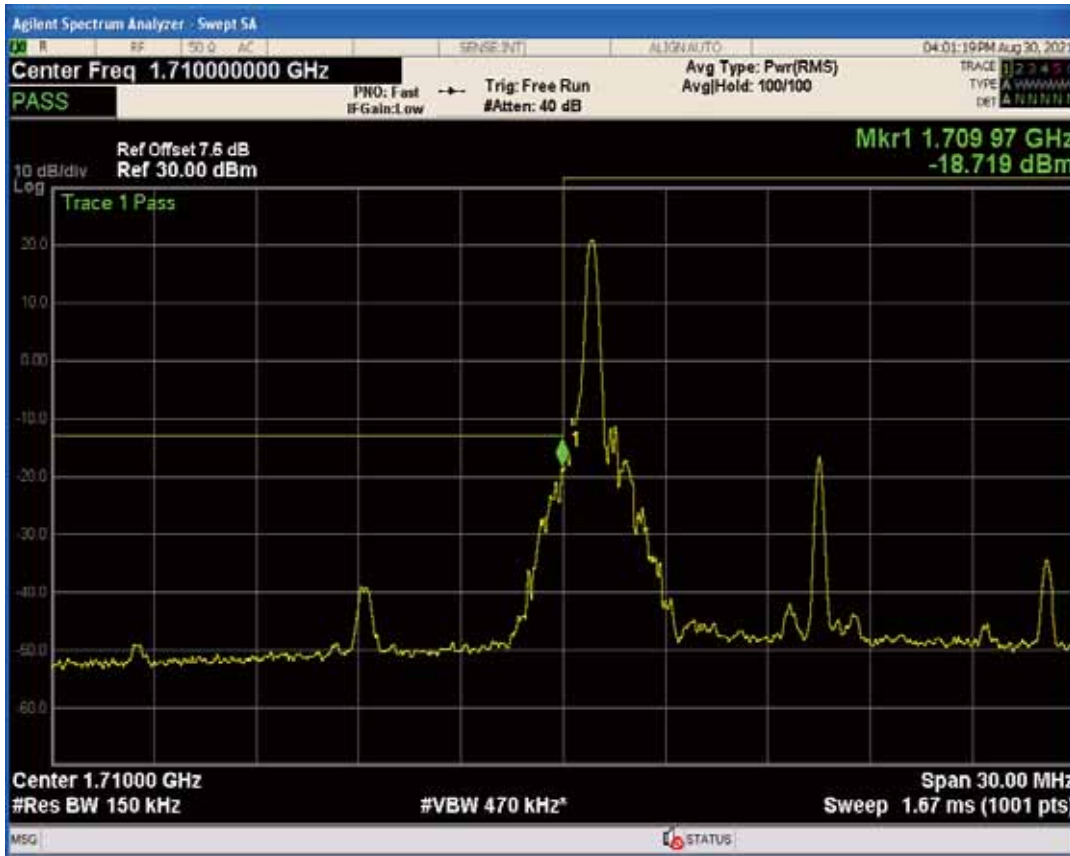

Band66 QPSK BW=15MHz Channel=132047 RB Size=1 Position=#0

Band66 QAM16 BW=10MHz Channel=132622 RB Size=50 Position=#0