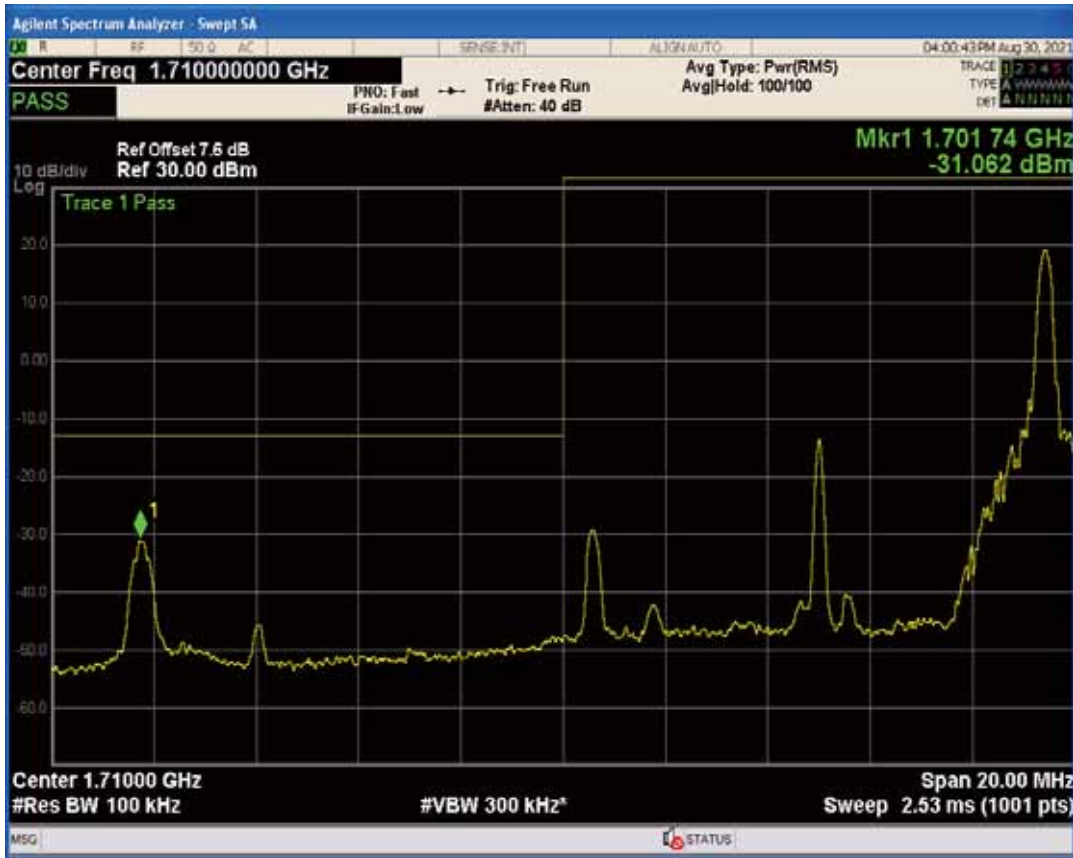

Band66 QAM16 BW=10MHz Channel=132022 RB Size=1 Position=#Max

Band66 QAM16 BW=10MHz Channel=132022 RB Size=1 Position=#0