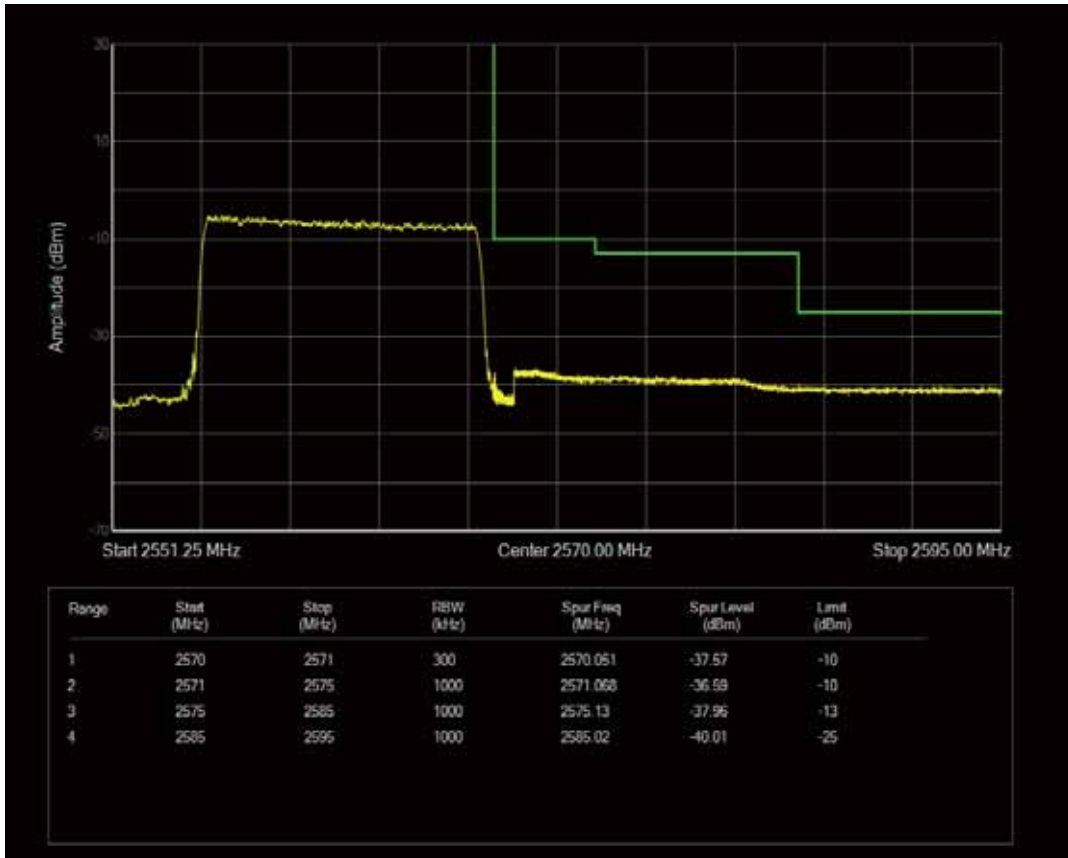

Band7 QPSK BW=15MHz Channel=21375 RB Size=75 Position=#0

Band7 QPSK BW=15MHz Channel=21375 RB Size=1 Position=#Max