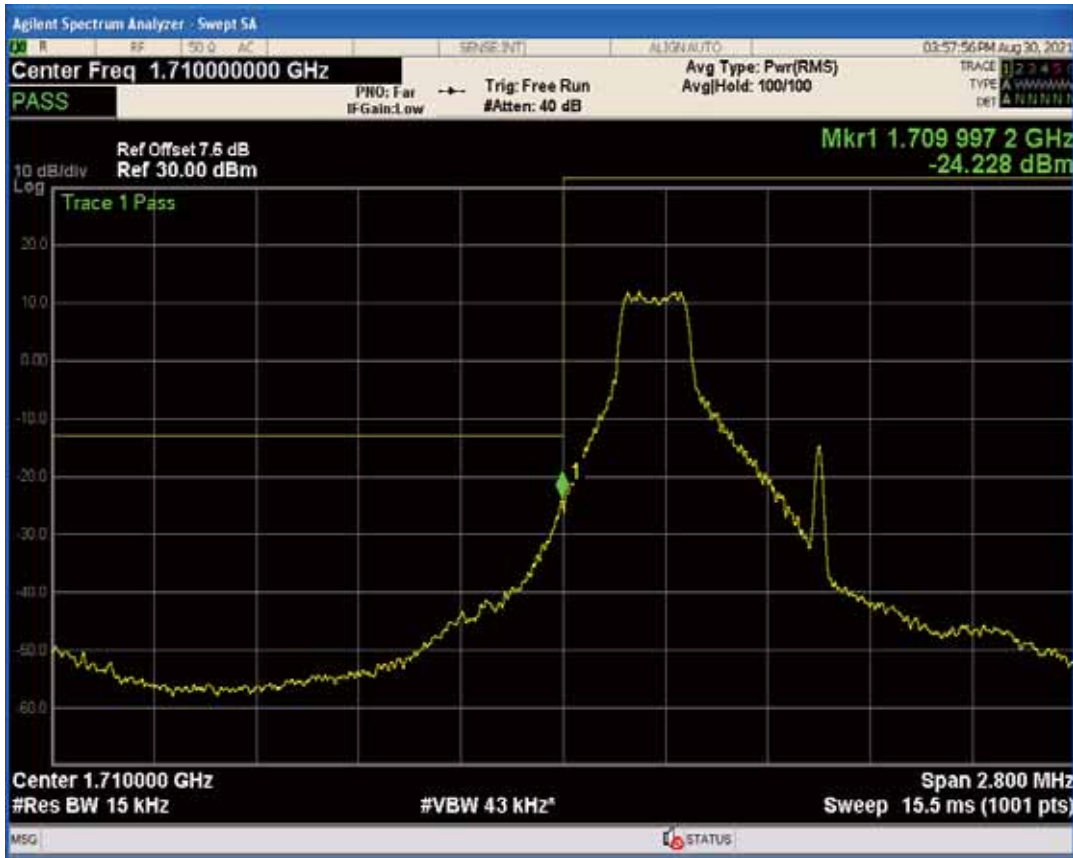

Band66 QAM16 BW=1.4MHz Channel=131979 RB Size=1 Position=#0

Band66 QAM16 BW=1.4MHz Channel=131979 RB Size=6 Position=#0