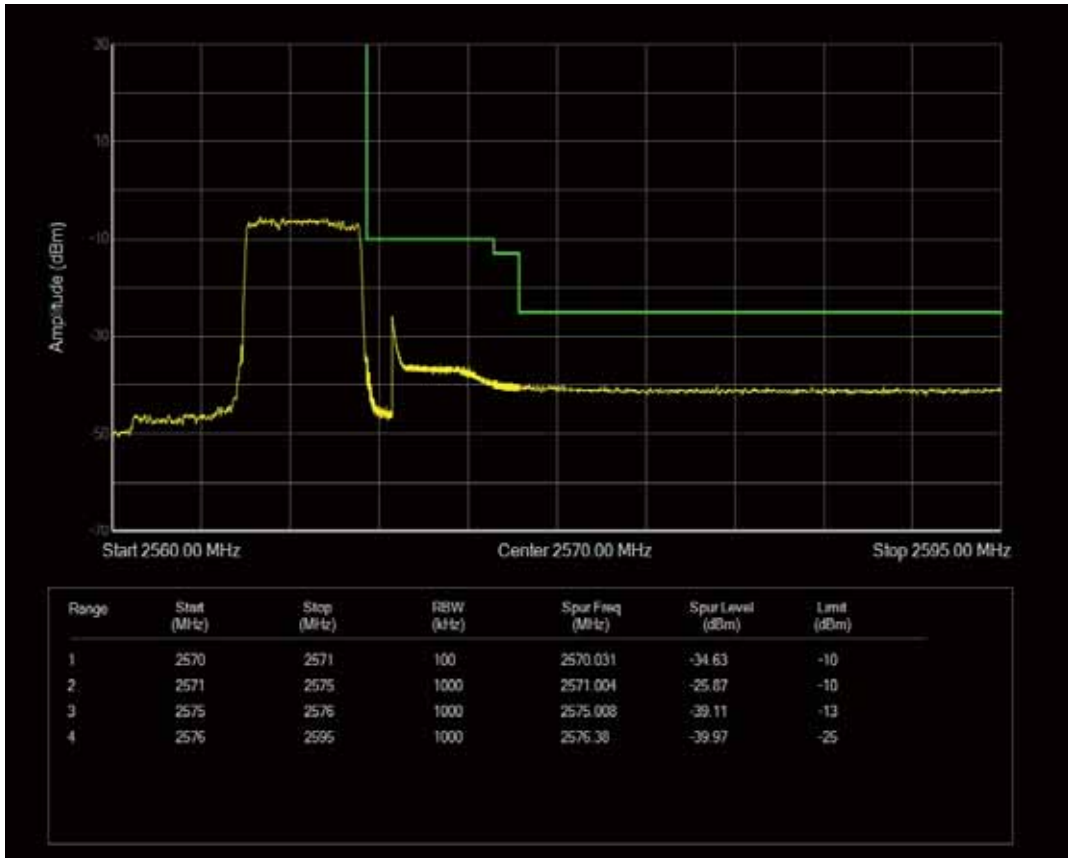

Band7 QPSK BW=5MHz Channel=21425 RB Size=25 Position=#0

Band7 QPSK BW=5MHz Channel=21425 RB Size=1 Position=#Max