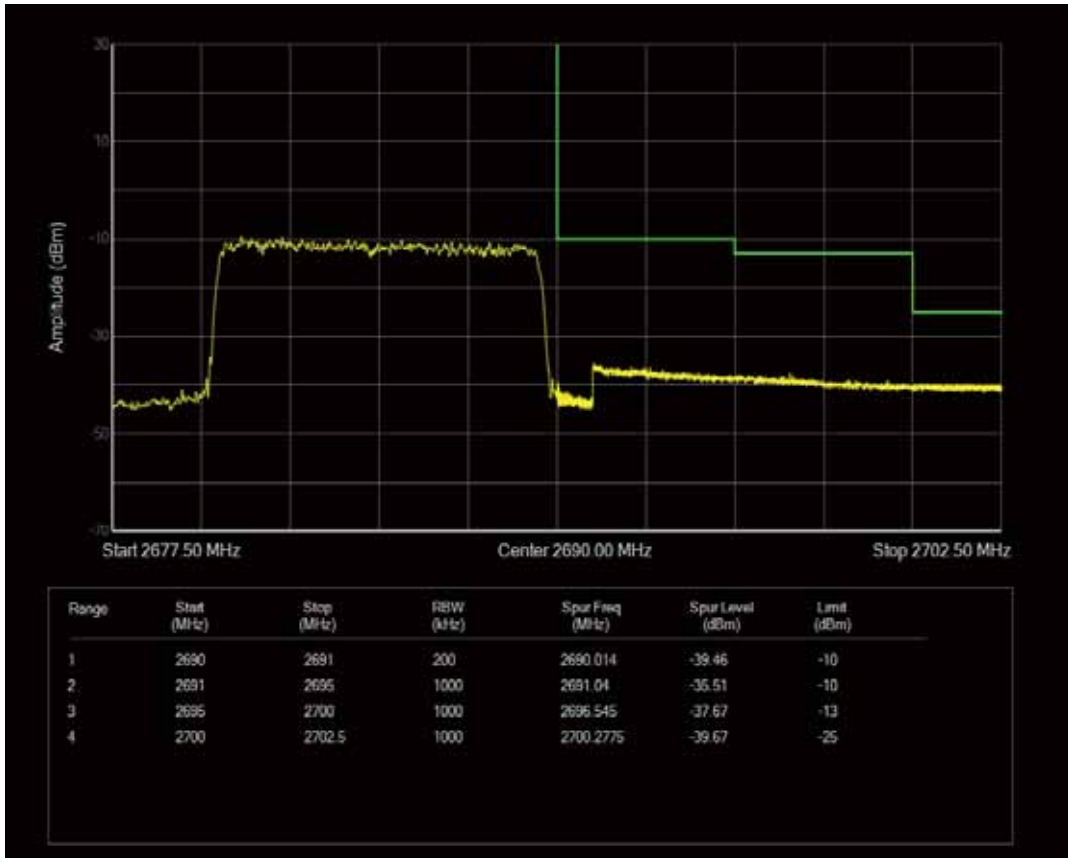

Band41 QAM16 BW=10MHz Channel=41540 RB Size=50 Position=#0

Band41 QPSK BW=15MHz Channel=39725 RB Size=1 Position=#Max