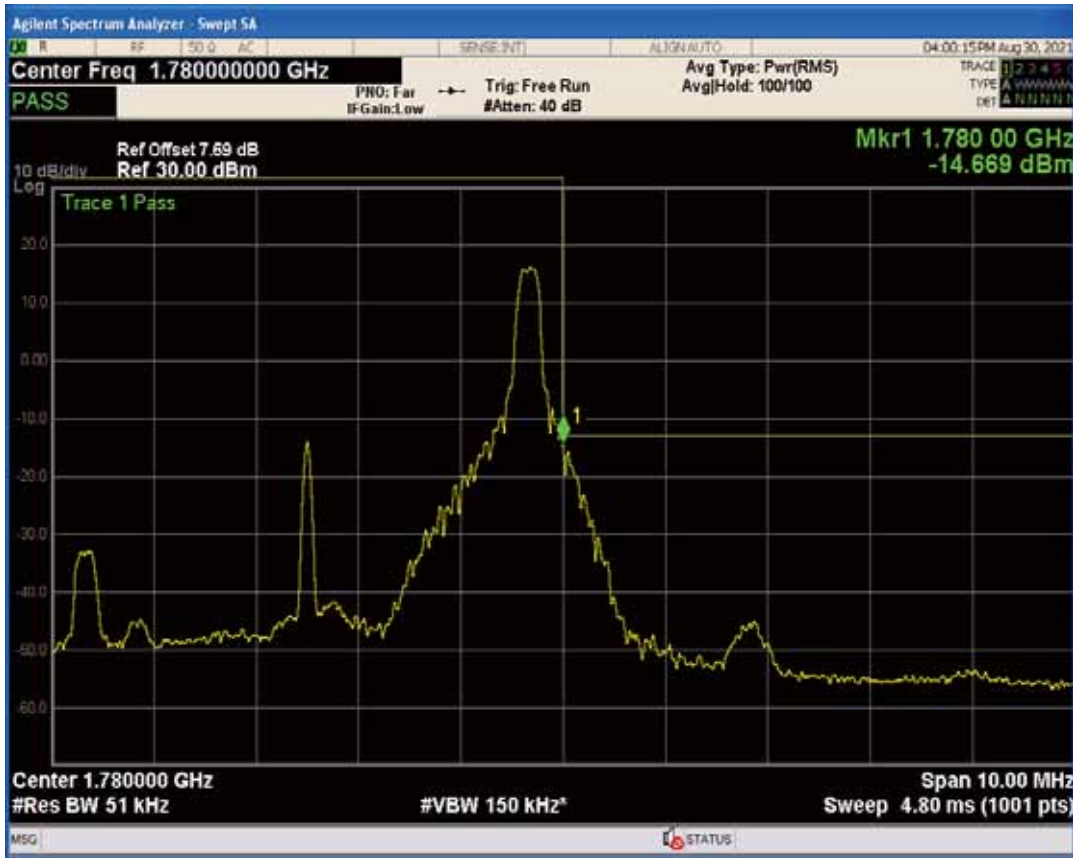

Band66 QPSK BW=5MHz Channel=132647 RB Size=1 Position=#0

Band66 QPSK BW=5MHz Channel=132647 RB Size=25 Position=#0

Band66 QPSK BW=5MHz Channel=132647 RB Size=1 Position=#Max

Band66 QAM16 BW=5MHz Channel=132647 RB Size=1 Position=#Max