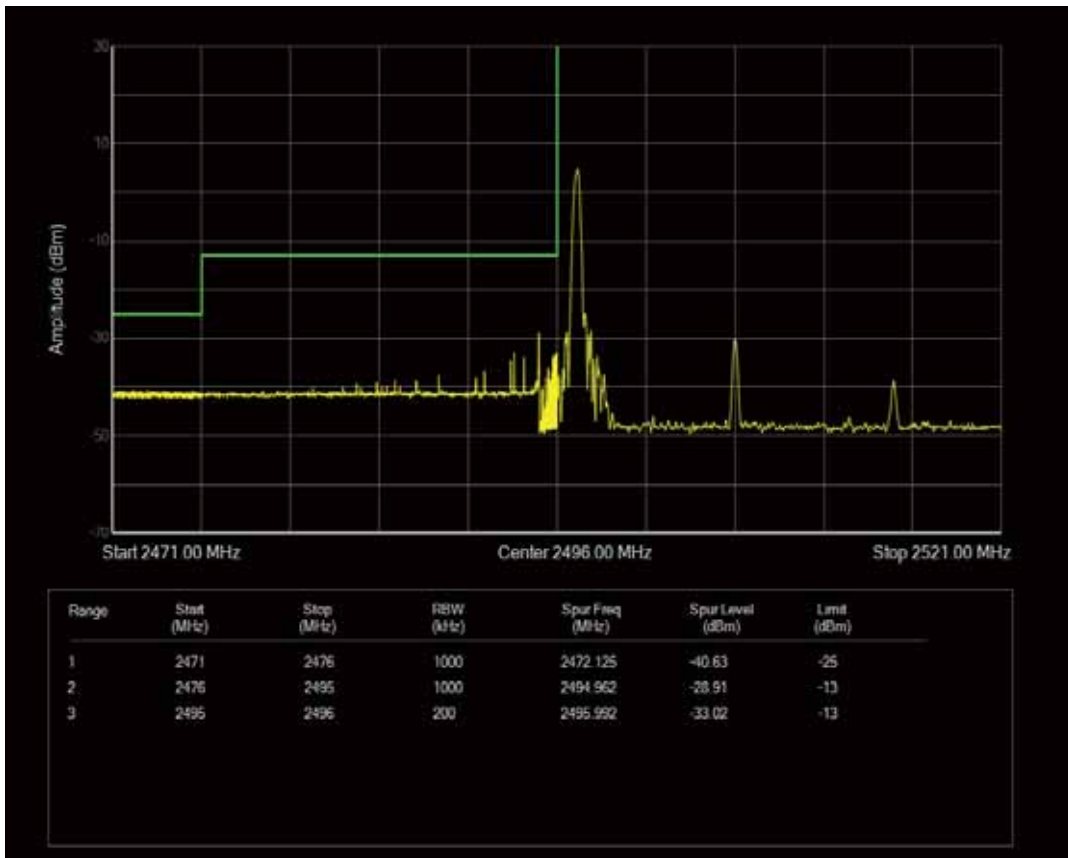

Band41 QPSK BW=20MHz Channel=39750 RB Size=1 Position=#0

Band41 QPSK BW=20MHz Channel=39750 RB Size=100 Position=#0