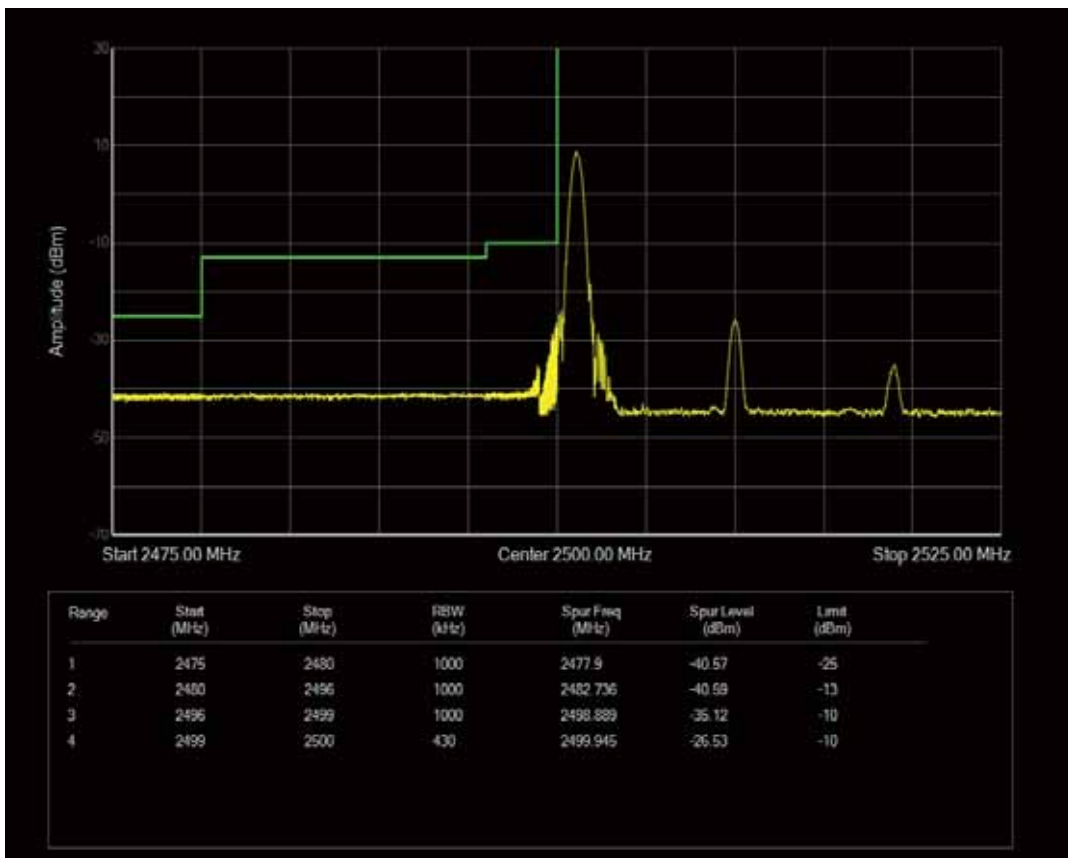

Band7 QAM16 BW=20MHz Channel=20850 RB Size=1 Position=#0

Band7 QPSK BW=20MHz Channel=21350 RB Size=1 Position=#0