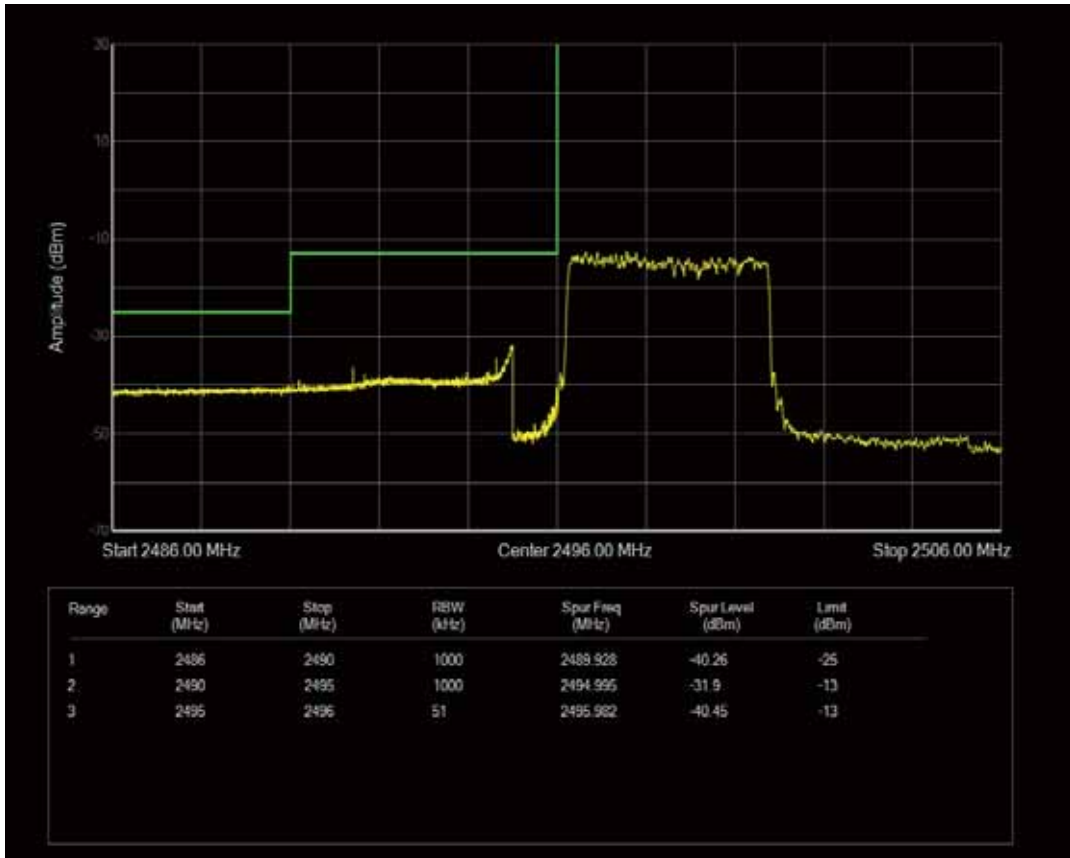

Band4 QAM16 BW=20MHz Channel=20300 RB Size=1 Position=#0

Band4 QAM16 BW=20MHz Channel=20300 RB Size=100 Position=#0

Band41 QPSK BW=5MHz Channel=39675 RB Size=1 Position=#0

Band41 QPSK BW=5MHz Channel=39675 RB Size=25 Position=#0