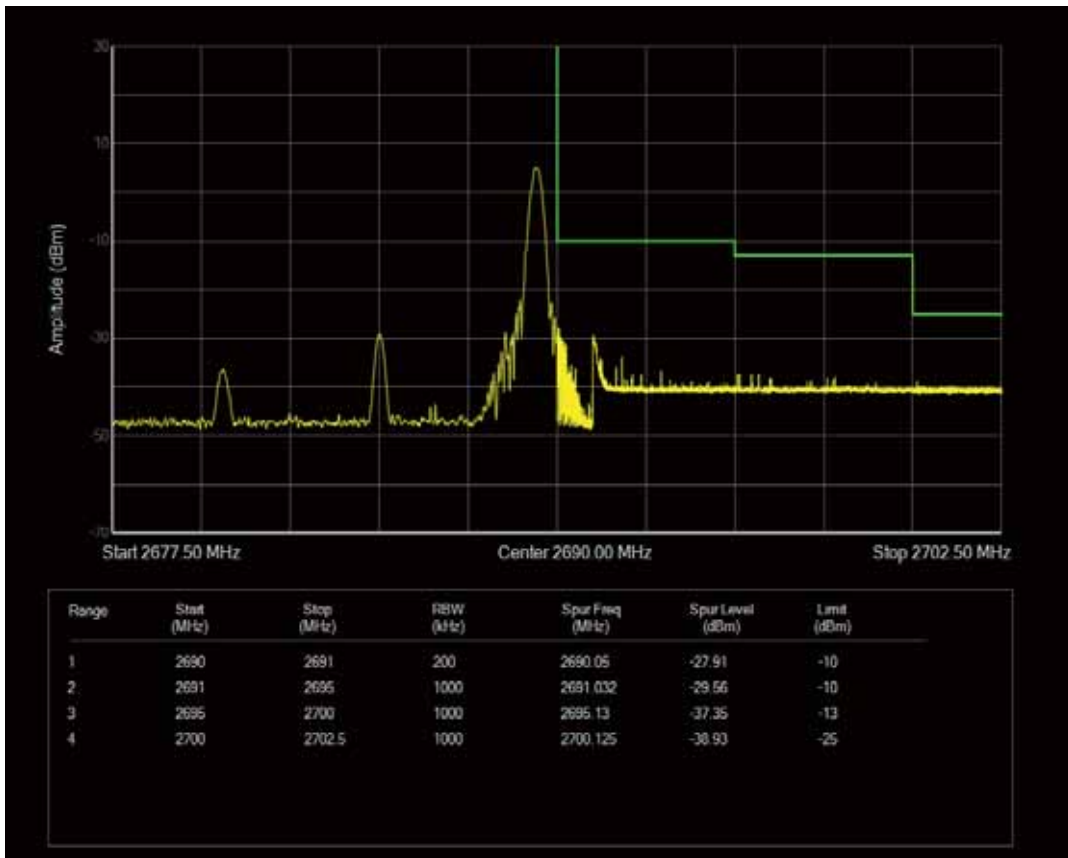

Band41 QAM16 BW=10MHz Channel=41540 RB Size=1 Position=#Max

Band41 QAM16 BW=10MHz Channel=41540 RB Size=50 Position=#0