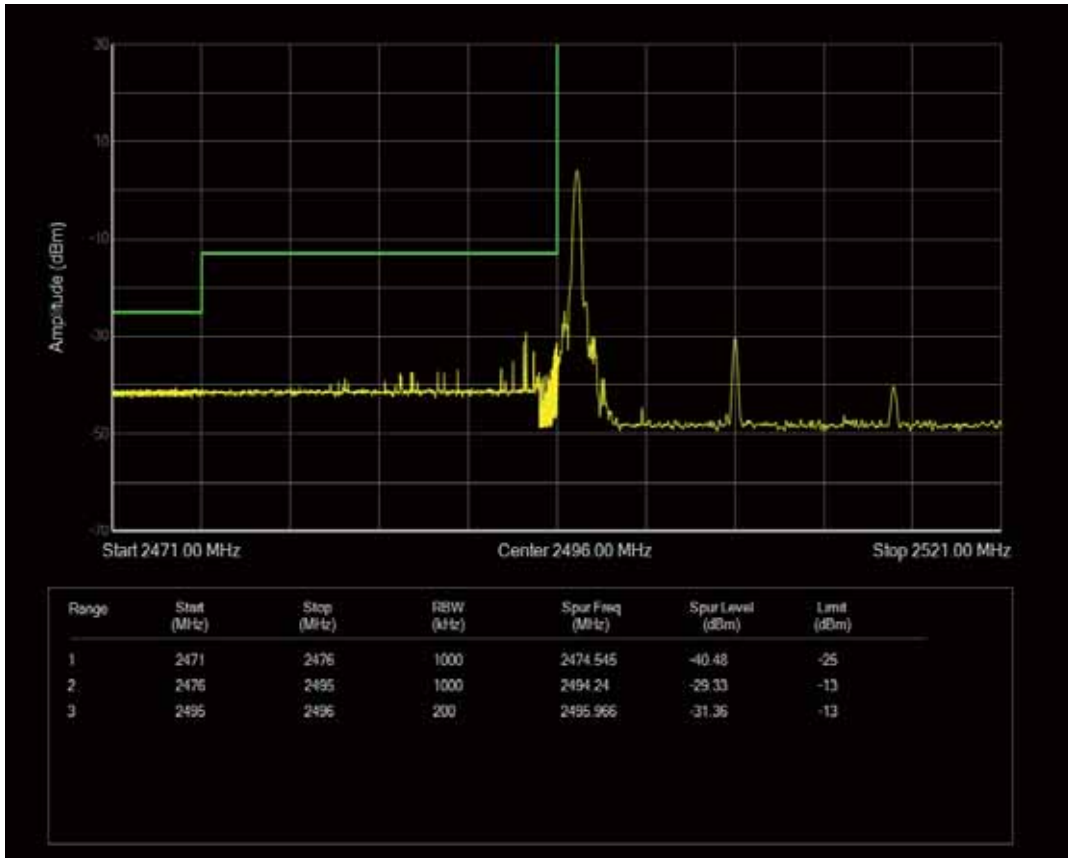

Band41 QAM16 BW=20MHz Channel=39750 RB Size=1 Position=#0

Band41 QAM16 BW=20MHz Channel=39750 RB Size=100 Position=#0