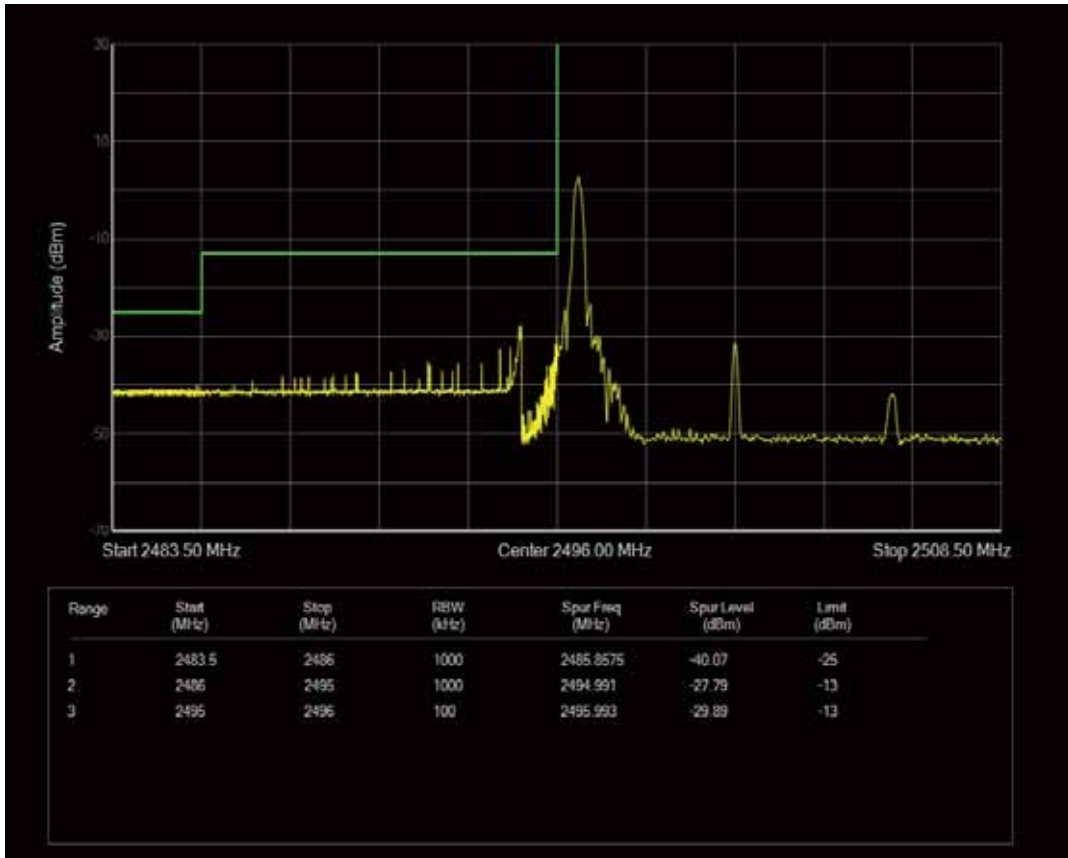

Band41 QAM16 BW=10MHz Channel=39700 RB Size=1 Position=#0

Band41 QAM16 BW=10MHz Channel=39700 RB Size=1 Position=#Max