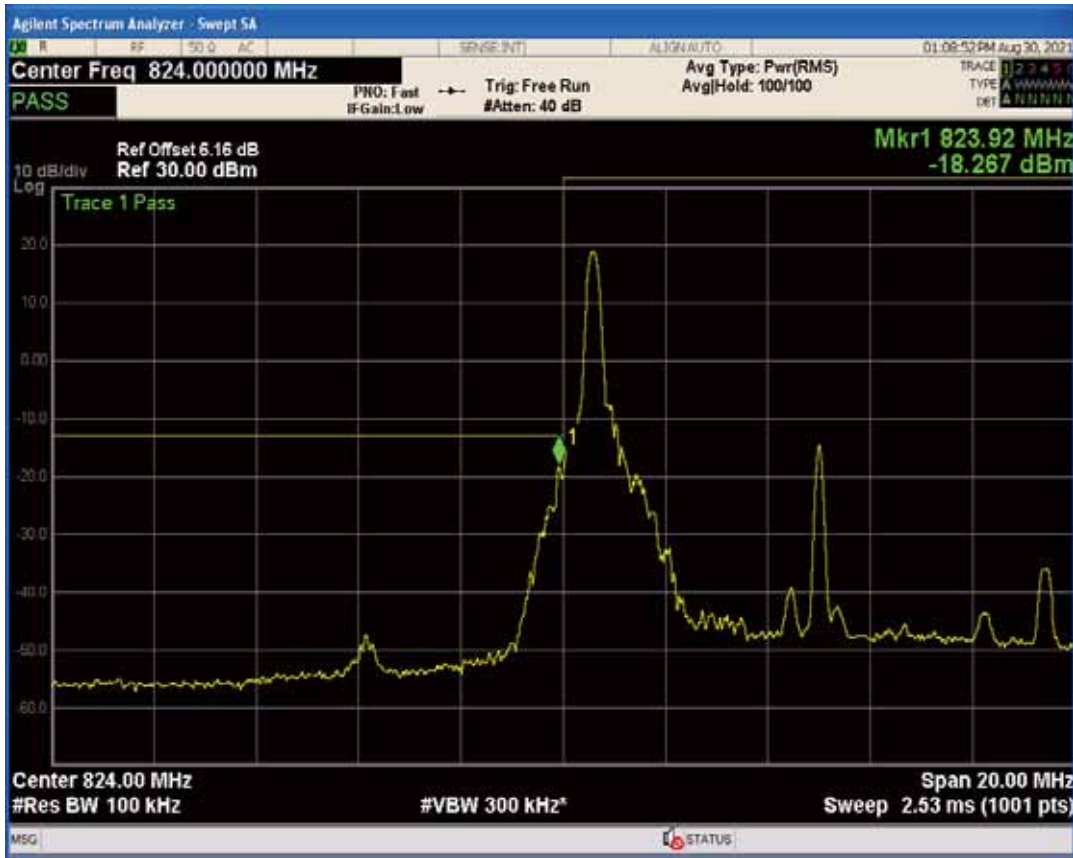

Band5 QAM16 BW=10MHz Channel=20450 RB Size=1 Position=#0

Band5 QAM16 BW=10MHz Channel=20450 RB Size=1 Position=#Max