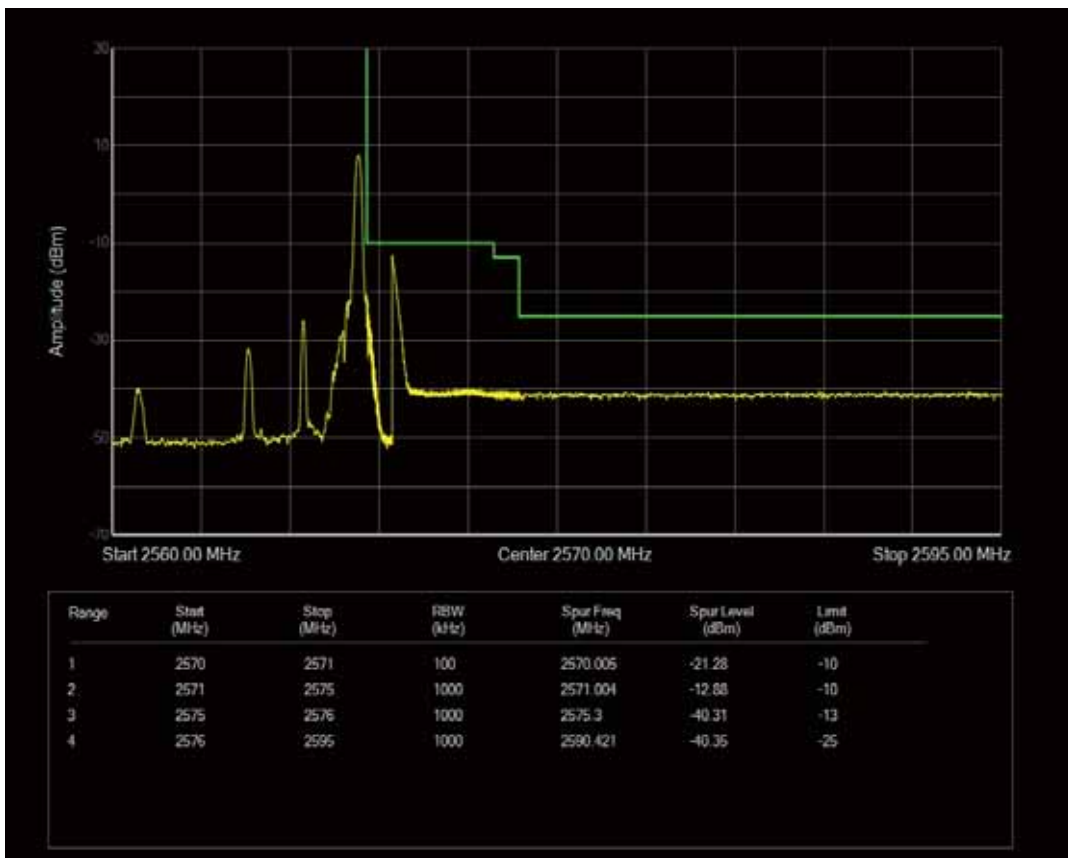

Band7 QPSK BW=5MHz Channel=21425 RB Size=1 Position=#Max

Band7 QAM16 BW=5MHz Channel=21425 RB Size=1 Position=#0