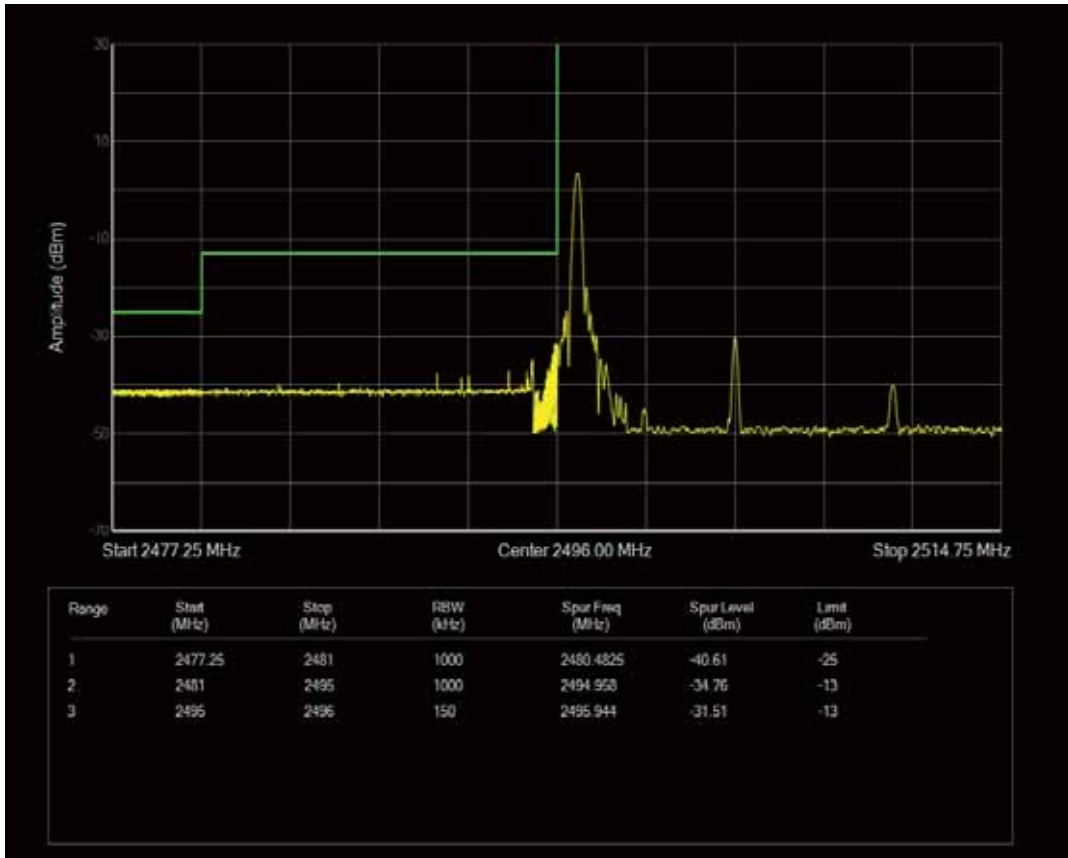

Band41 QAM16 BW=10MHz Channel=41540 RB Size=1 Position=#Max

Band41 QAM16 BW=10MHz Channel=41540 RB Size=50 Position=#0

Band41 QPSK BW=15MHz Channel=39725 RB Size=1 Position=#Max

Band41 QPSK BW=15MHz Channel=39725 RB Size=1 Position=#0