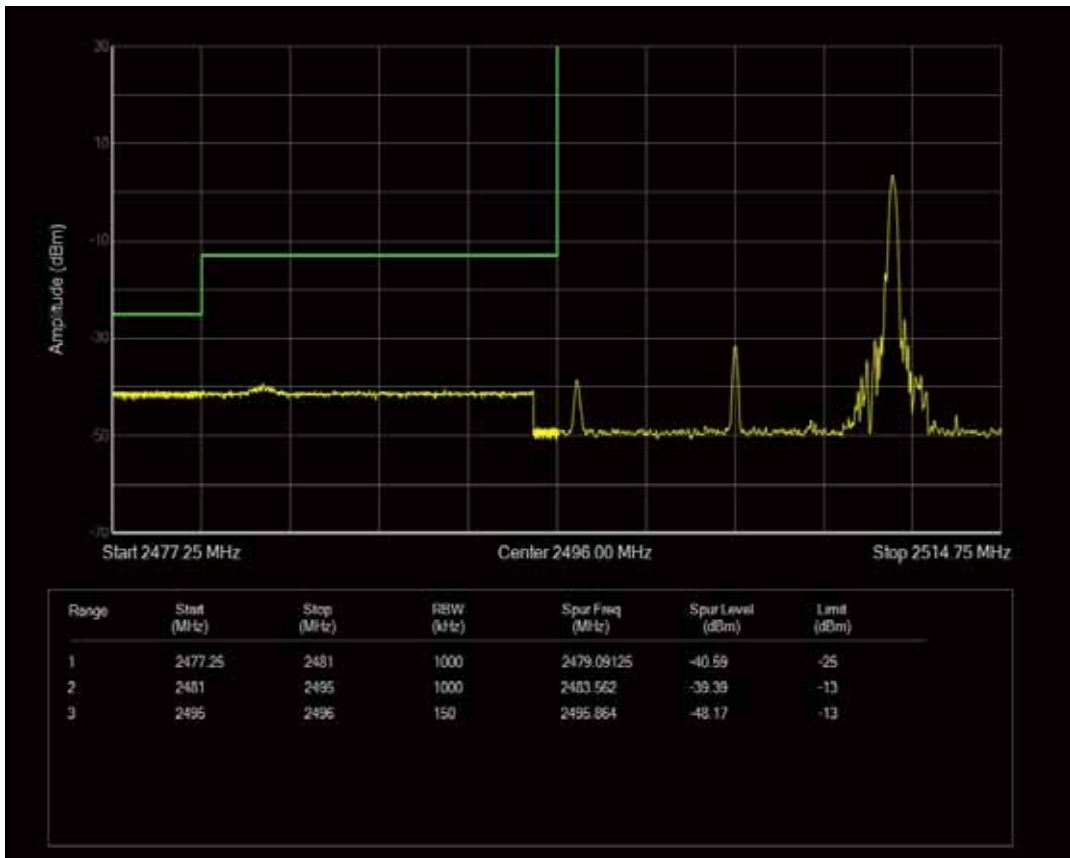

Band41 QAM16 BW=15MHz Channel=39725 RB Size=1 Position=#Max

Band41 QAM16 BW=15MHz Channel=39725 RB Size=75 Position=#0