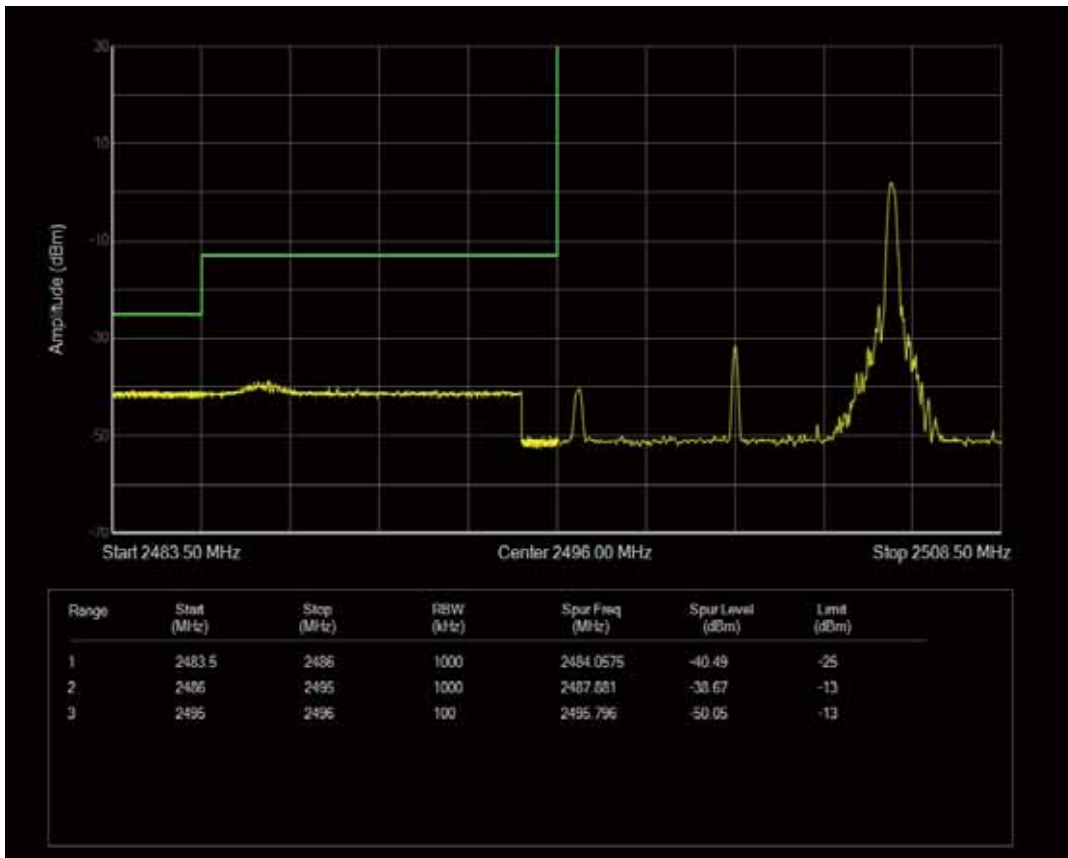

Band41 QAM16 BW=10MHz Channel=39700 RB Size=1 Position=#Max

Band41 QAM16 BW=10MHz Channel=39700 RB Size=50 Position=#0