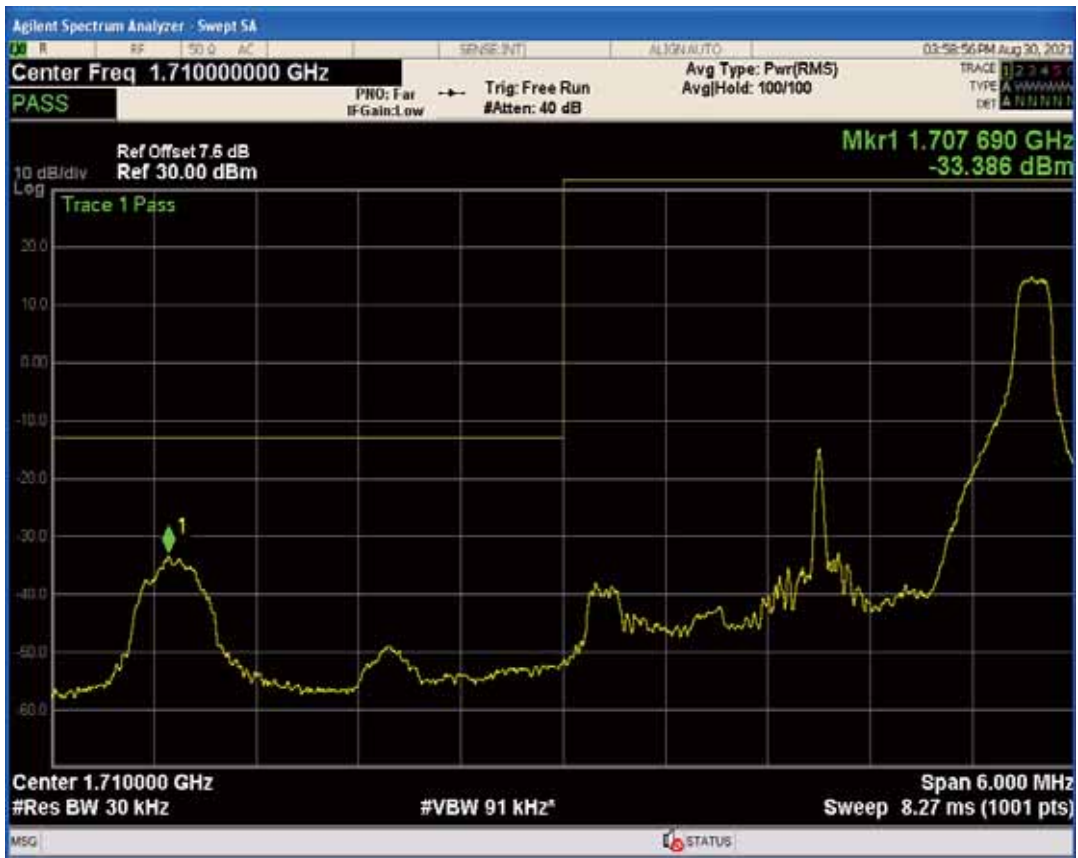

Band66 QAM16 BW=3MHz Channel=131987 RB Size=1 Position=#Max

Band66 QPSK BW=3MHz Channel=132657 RB Size=1 Position=#0