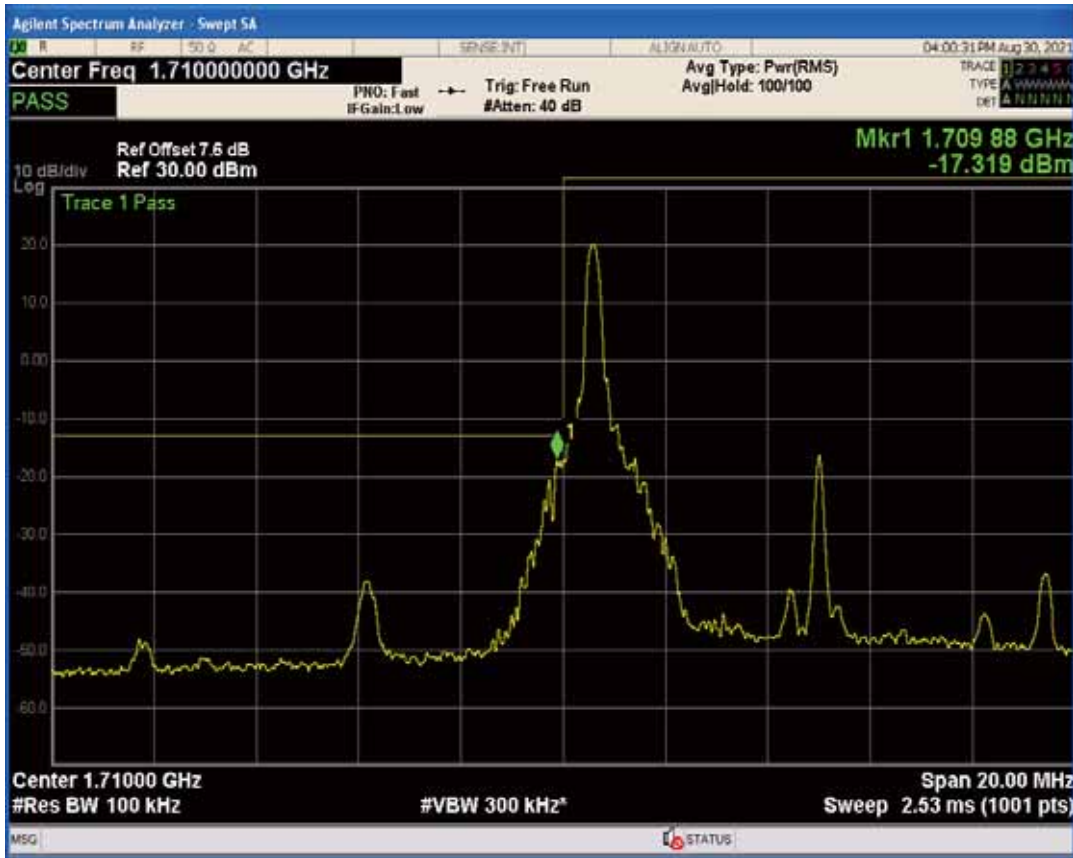

Band66 QAM16 BW=5MHz Channel=132647 RB Size=1 Position=#0

Band66 QAM16 BW=5MHz Channel=132647 RB Size=25 Position=#0

Band66 QPSK BW=10MHz Channel=132022 RB Size=1 Position=#Max

Band66 QPSK BW=10MHz Channel=132022 RB Size=1 Position=#0