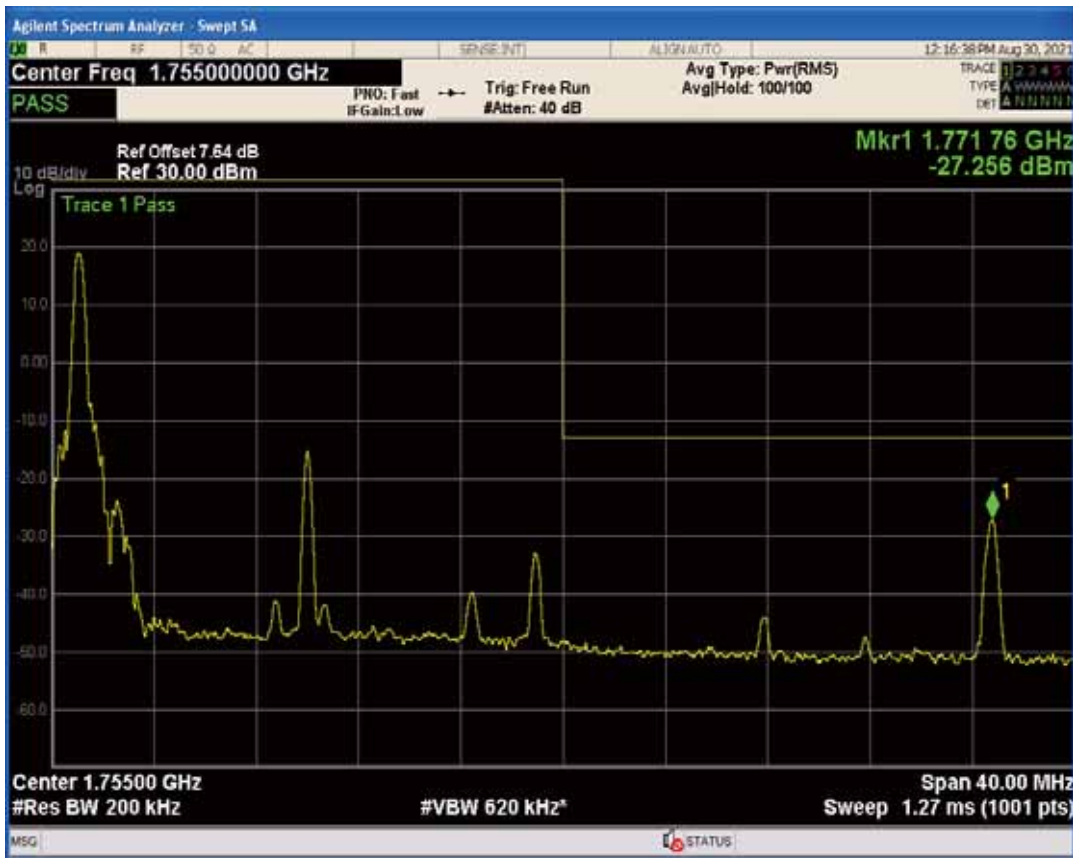

Band4 QAM16 BW=20MHz Channel=20300 RB Size=1 Position=#0

Band4 QAM16 BW=20MHz Channel=20300 RB Size=100 Position=#0

Band41 QPSK BW=5MHz Channel=39675 RB Size=1 Position=#0

Band41 QPSK BW=5MHz Channel=39675 RB Size=25 Position=#0