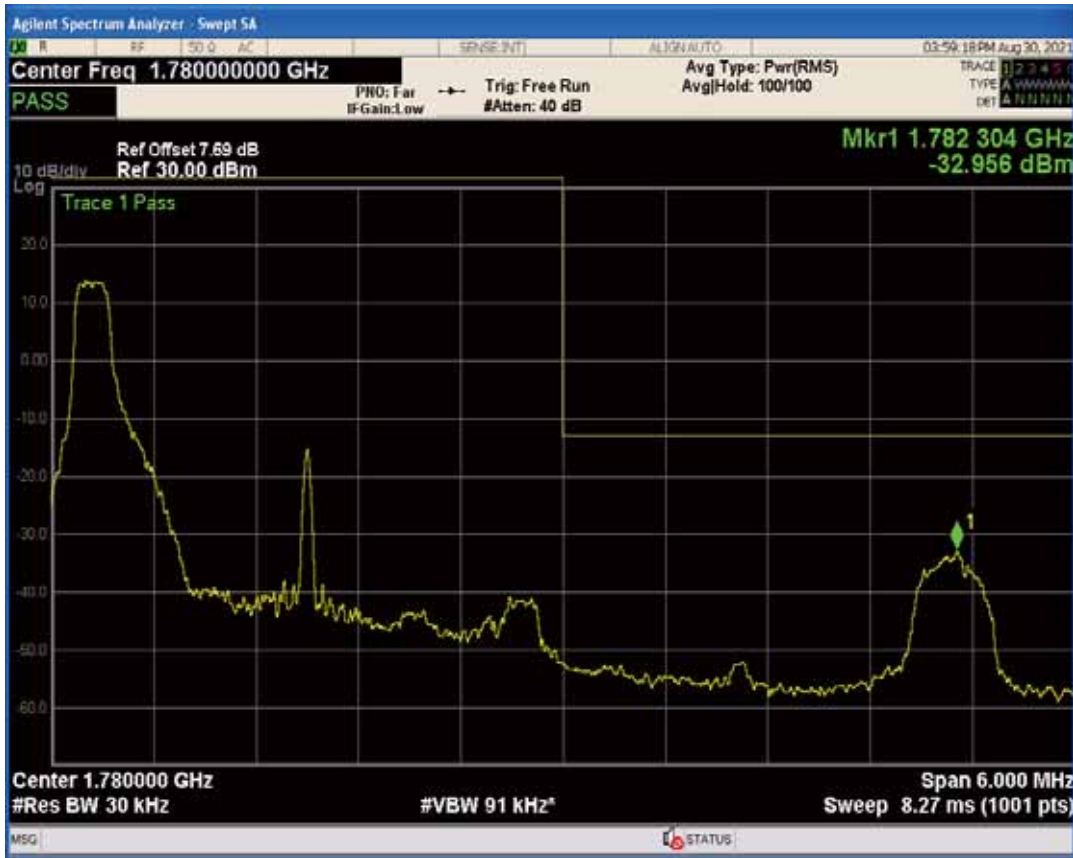

Band66 QAM16 BW=3MHz Channel=131987 RB Size=15 Position=#0

Band66 QPSK BW=3MHz Channel=132657 RB Size=1 Position=#Max

Band66 QPSK BW=3MHz Channel=132657 RB Size=15 Position=#0

Band66 QAM16 BW=3MHz Channel=132657 RB Size=1 Position=#0