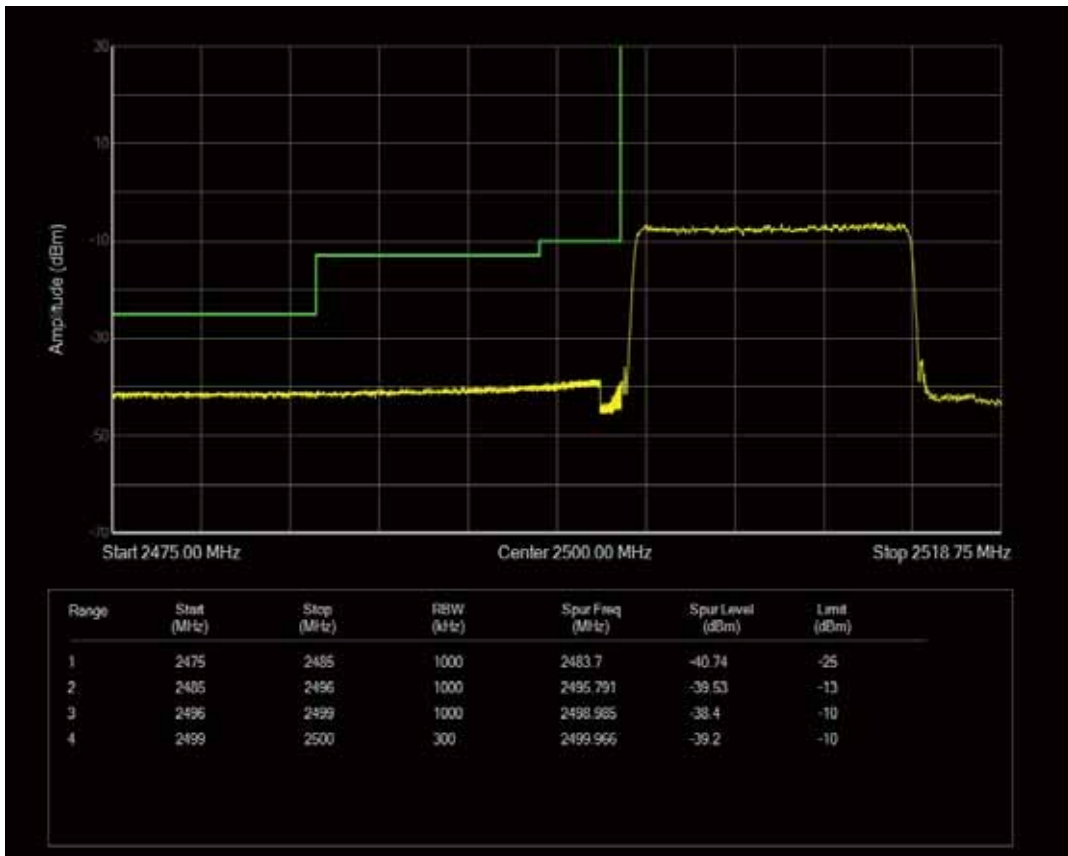

Band7 QPSK BW=15MHz Channel=20825 RB Size=75 Position=#0

Band7 QAM16 BW=15MHz Channel=20825 RB Size=1 Position=#0