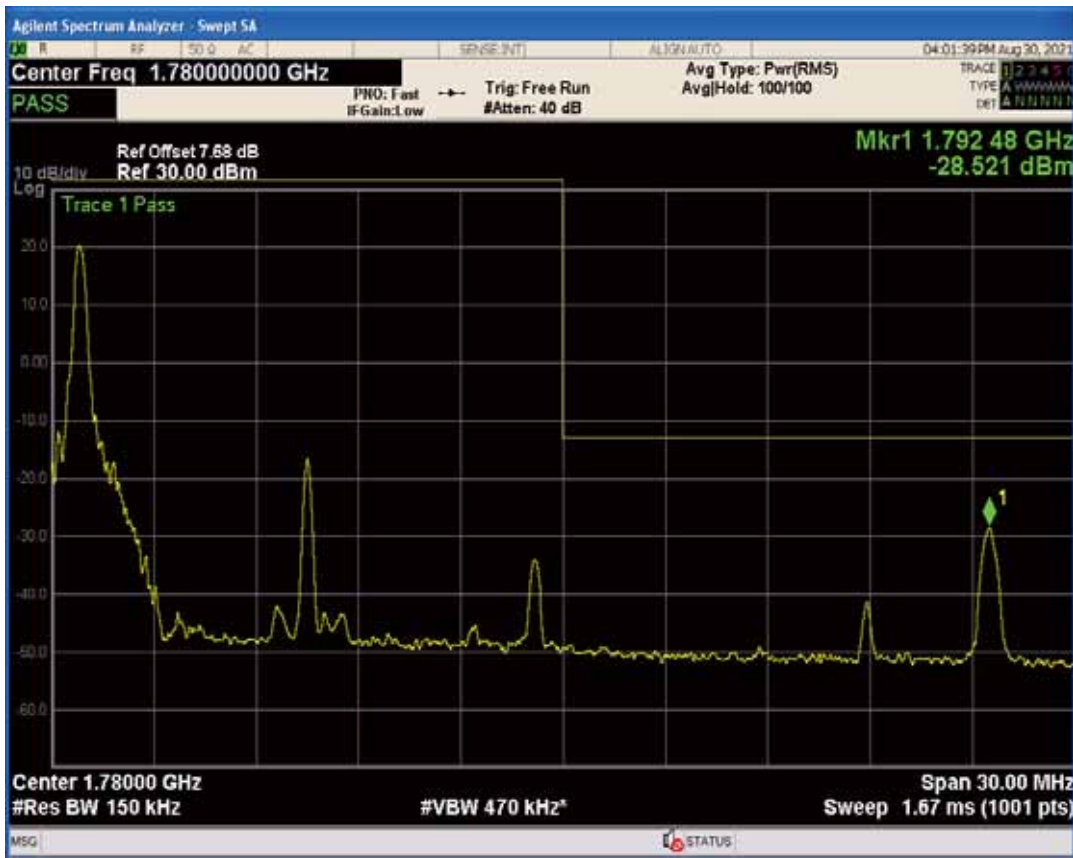

Band66 QPSK BW=15MHz Channel=132597 RB Size=1 Position=#0

Band66 QPSK BW=15MHz Channel=132597 RB Size=75 Position=#0