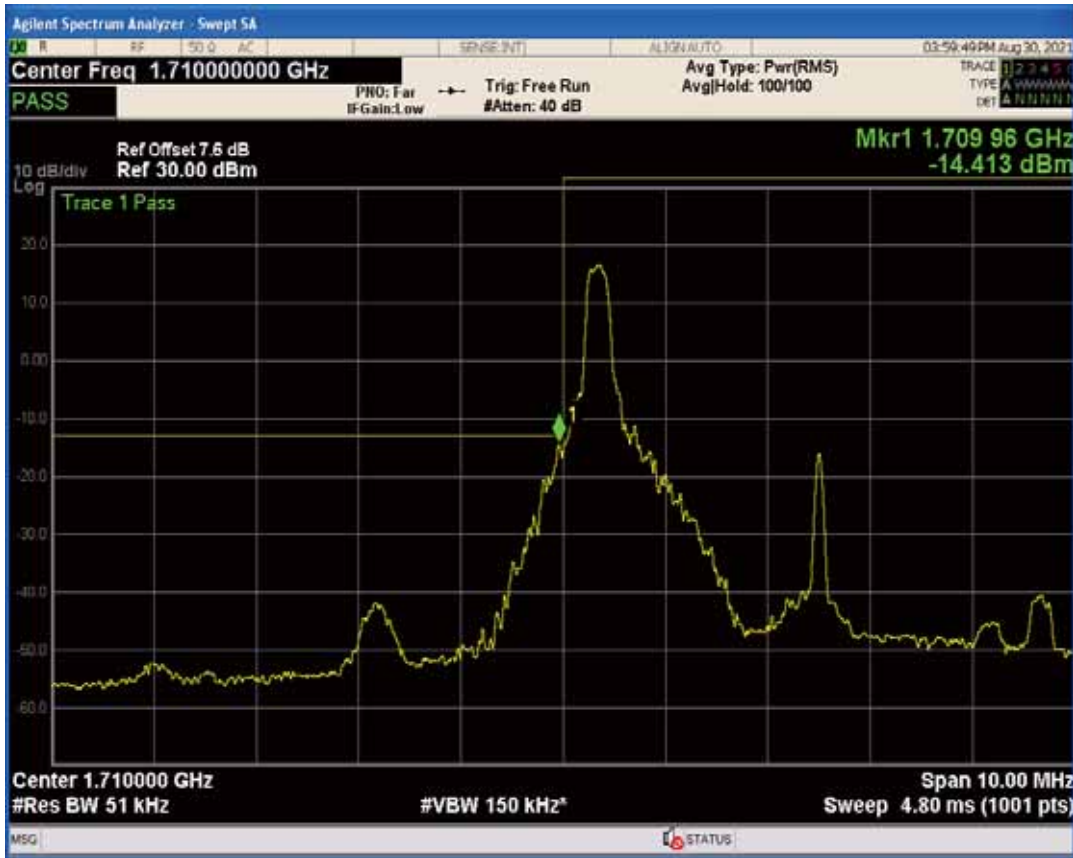

Band66 QAM16 BW=5MHz Channel=131997 RB Size=1 Position=#0

Band66 QAM16 BW=5MHz Channel=131997 RB Size=1 Position=#Max