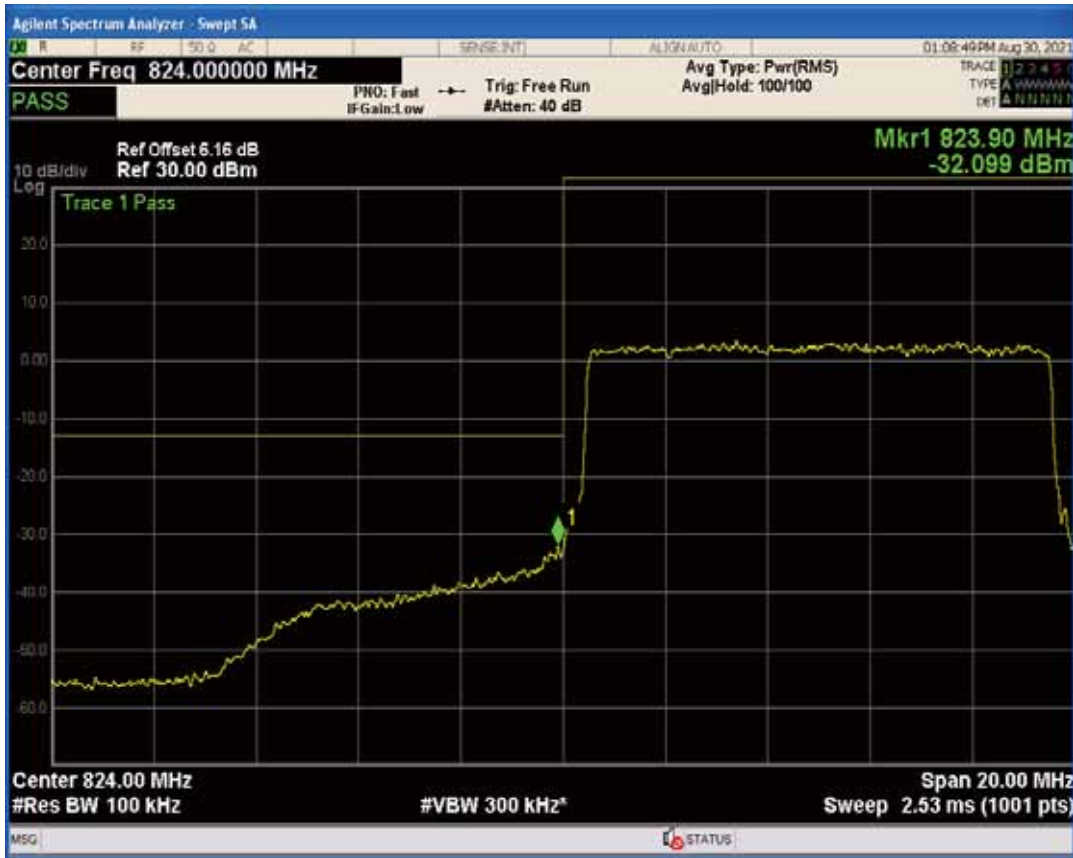

Band5 QAM16 BW=5MHz Channel=20625 RB Size=25 Position=#0

Band5 QAM16 BW=5MHz Channel=20625 RB Size=1 Position=#Max

Band5 QPSK BW=10MHz Channel=20450 RB Size=1 Position=#0

Band5 QPSK BW=10MHz Channel=20450 RB Size=50 Position=#0