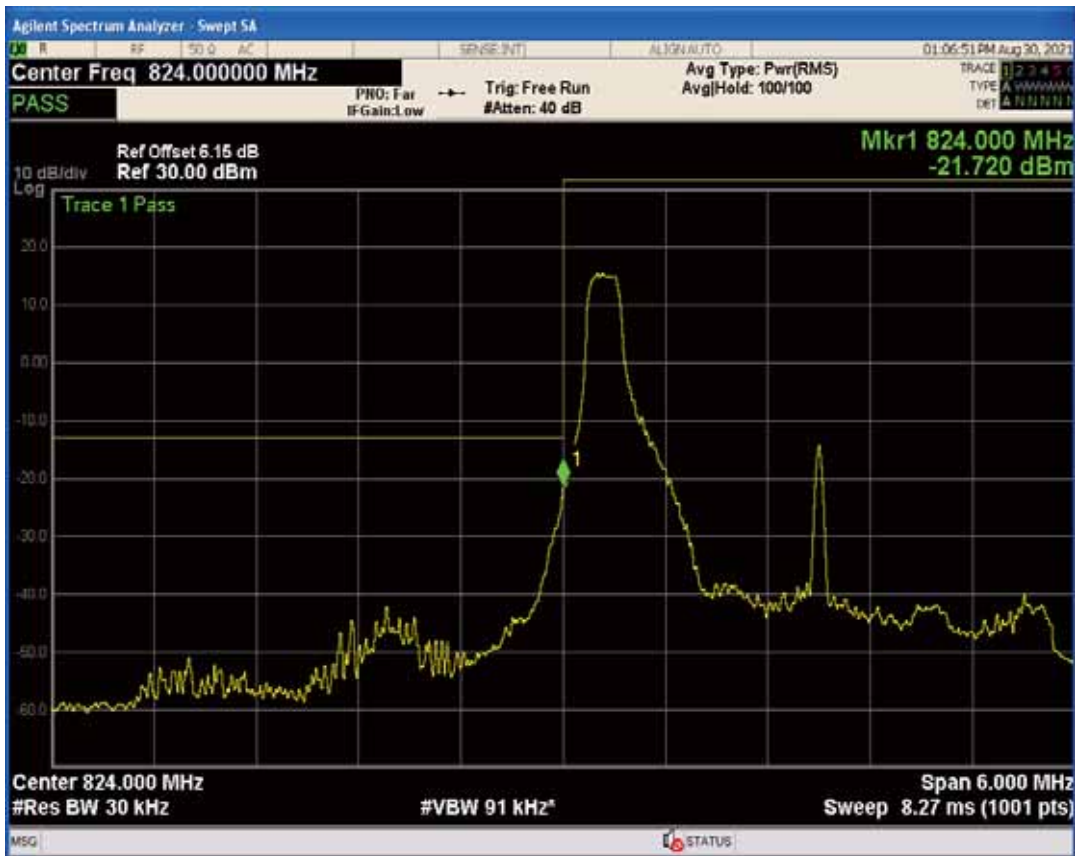

Band5 QPSK BW=3MHz Channel=20415 RB Size=1 Position=#0

Band5 QPSK BW=3MHz Channel=20415 RB Size=1 Position=#Max