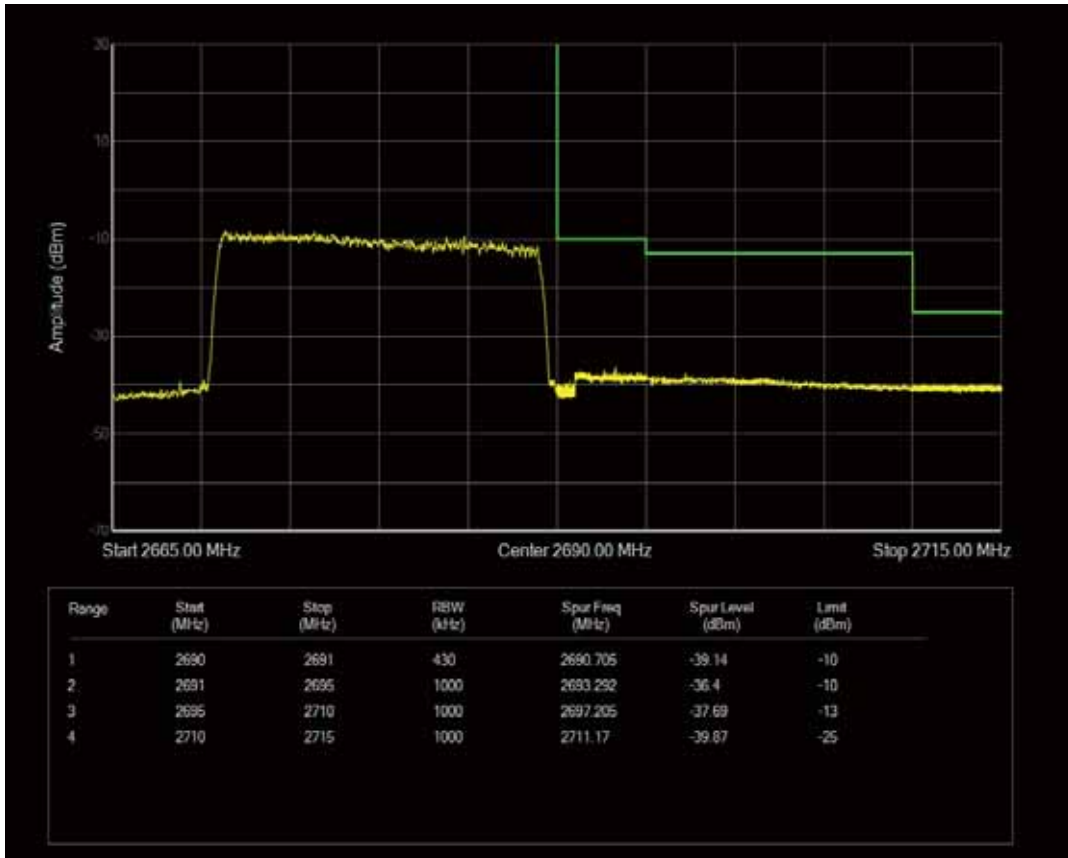

Band41 QPSK BW=20MHz Channel=41490 RB Size=100 Position=#0

Band41 QPSK BW=20MHz Channel=41490 RB Size=1 Position=#Max