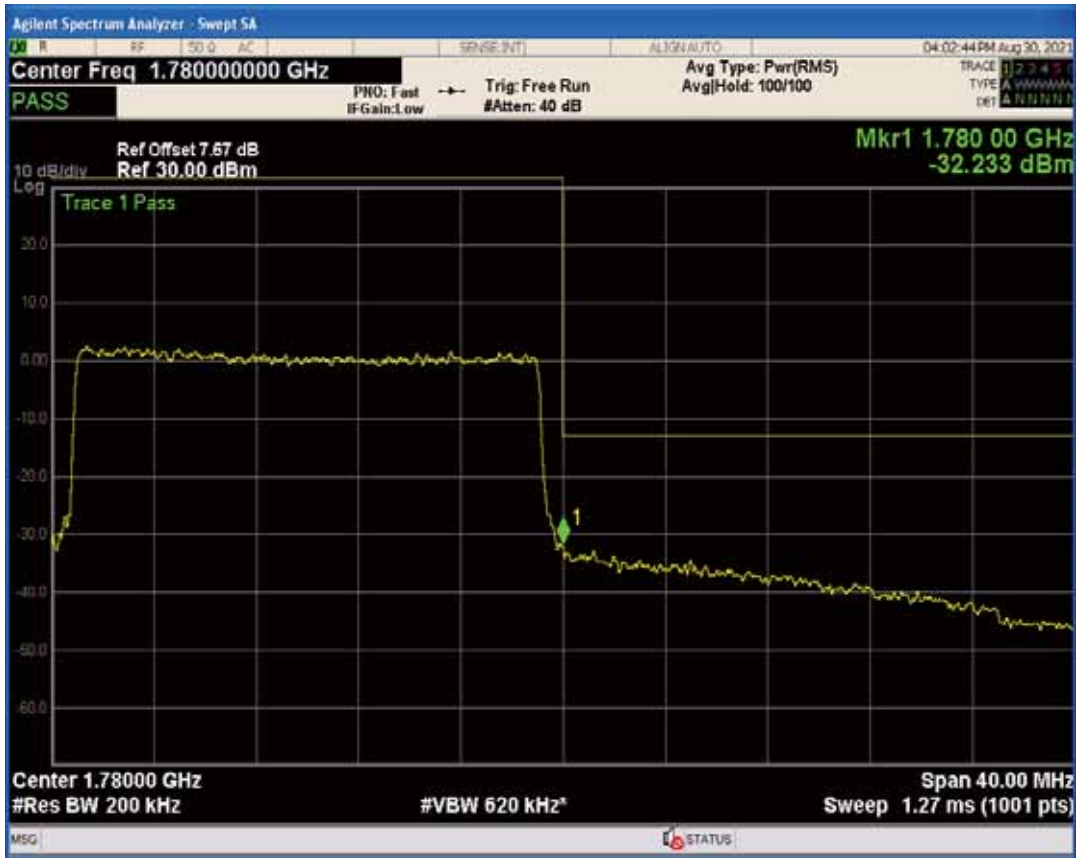

Band66 QAM16 BW=20MHz Channel=132572 RB Size=100 Position=#0

Band7 QPSK BW=5MHz Channel=20775 RB Size=1 Position=#0