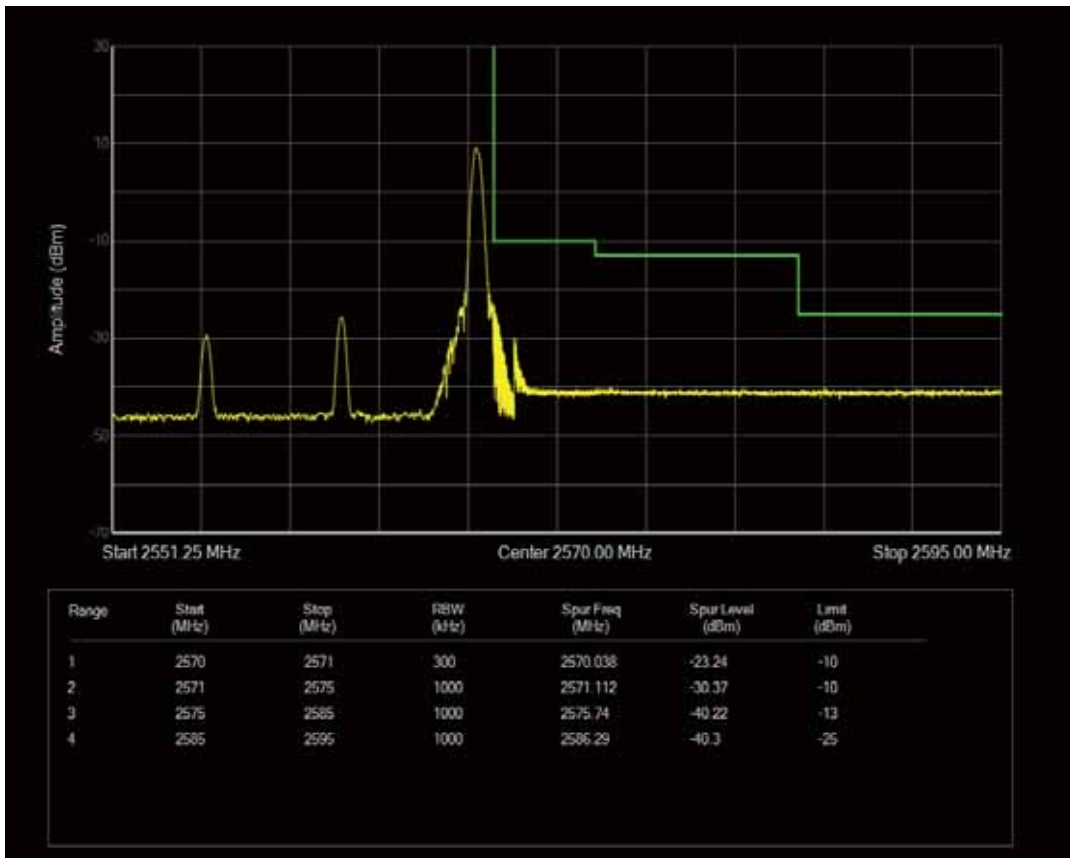

Band7 QAM16 BW=15MHz Channel=21375 RB Size=1 Position=#Max

Band7 QAM16 BW=15MHz Channel=21375 RB Size=75 Position=#0