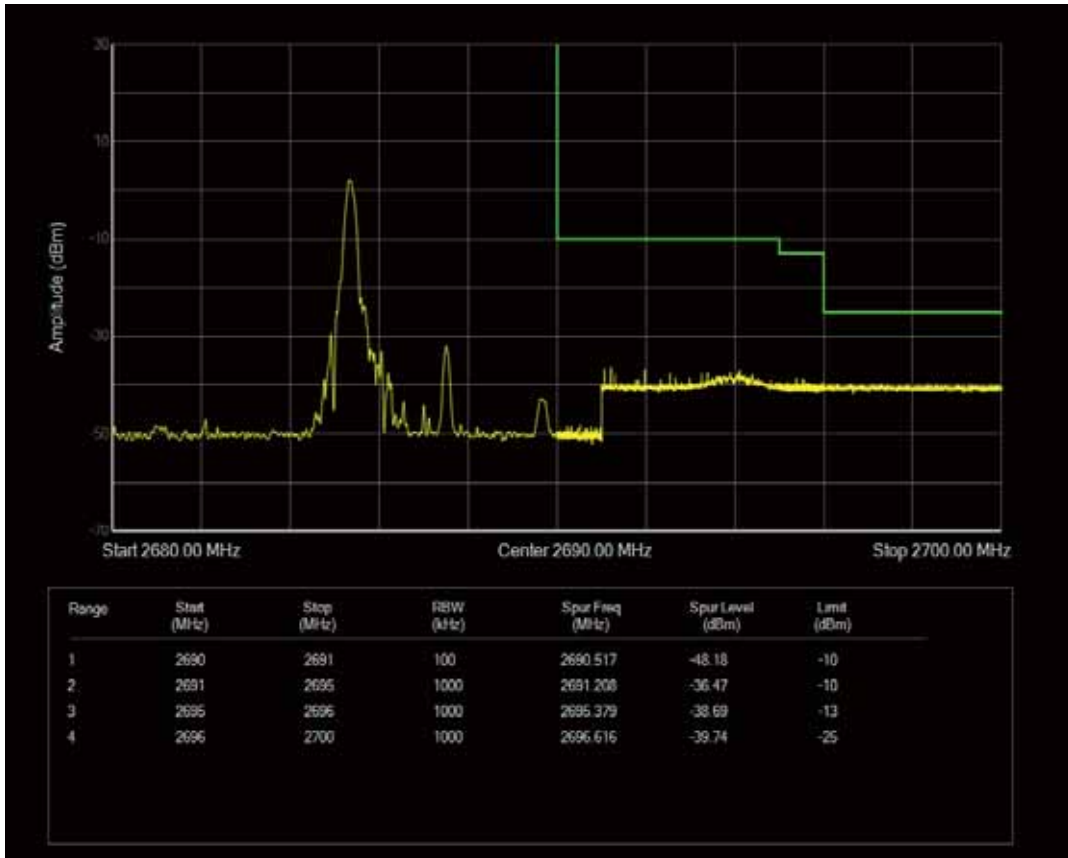

Band41 QPSK BW=5MHz Channel=41565 RB Size=1 Position=#0

Band41 QPSK BW=5MHz Channel=41565 RB Size=1 Position=#Max

Band41 QPSK BW=5MHz Channel=41565 RB Size=25 Position=#0

Band41 QAM16 BW=5MHz Channel=41565 RB Size=1 Position=#0