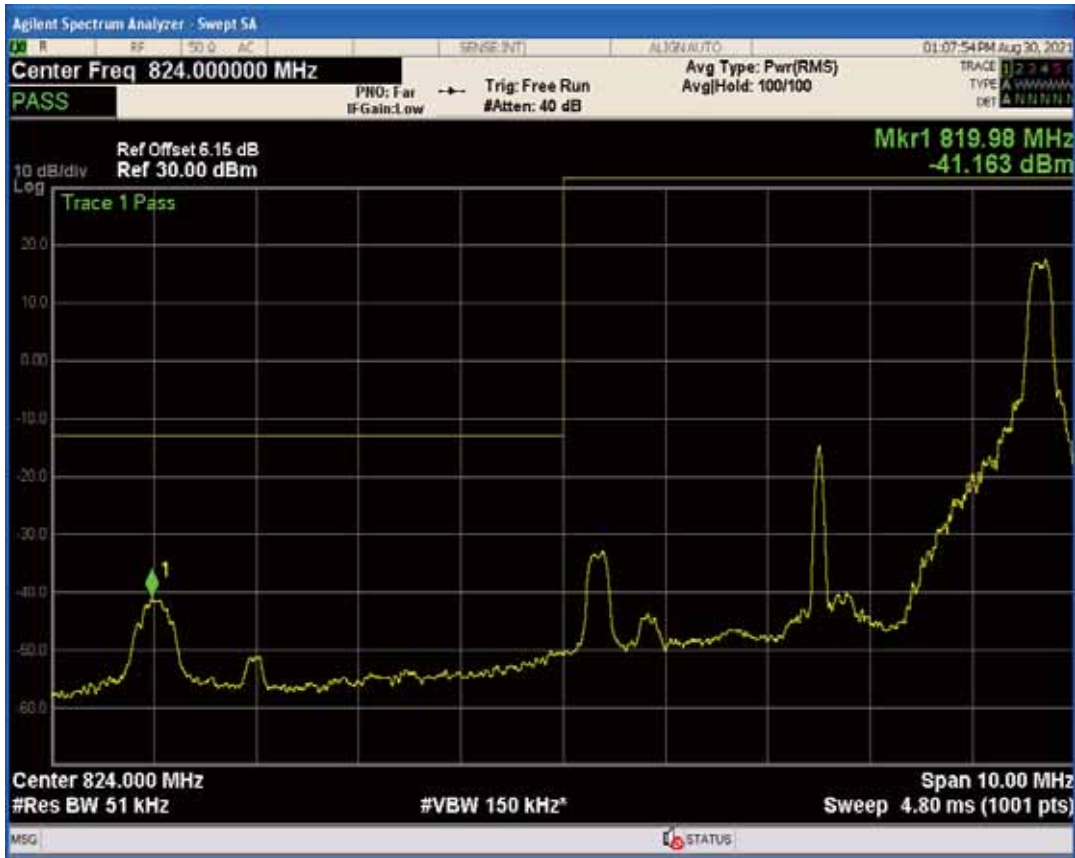

Band5 QAM16 BW=3MHz Channel=20635 RB Size=1 Position=#0

Band5 QAM16 BW=3MHz Channel=20635 RB Size=15 Position=#0

Band5 QPSK BW=5MHz Channel=20425 RB Size=1 Position=#0

Band5 QPSK BW=5MHz Channel=20425 RB Size=1 Position=#Max