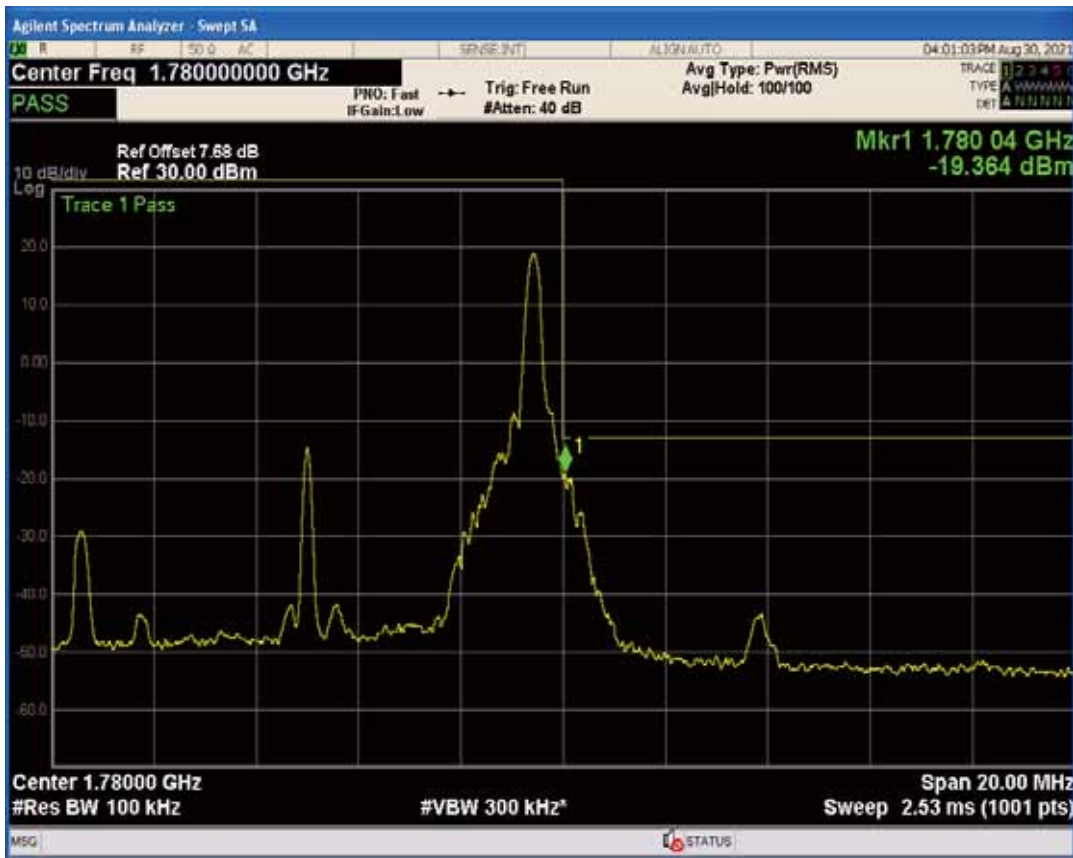

Band66 QAM16 BW=10MHz Channel=132622 RB Size=1 Position=#Max

Band66 QPSK BW=15MHz Channel=132047 RB Size=1 Position=#0