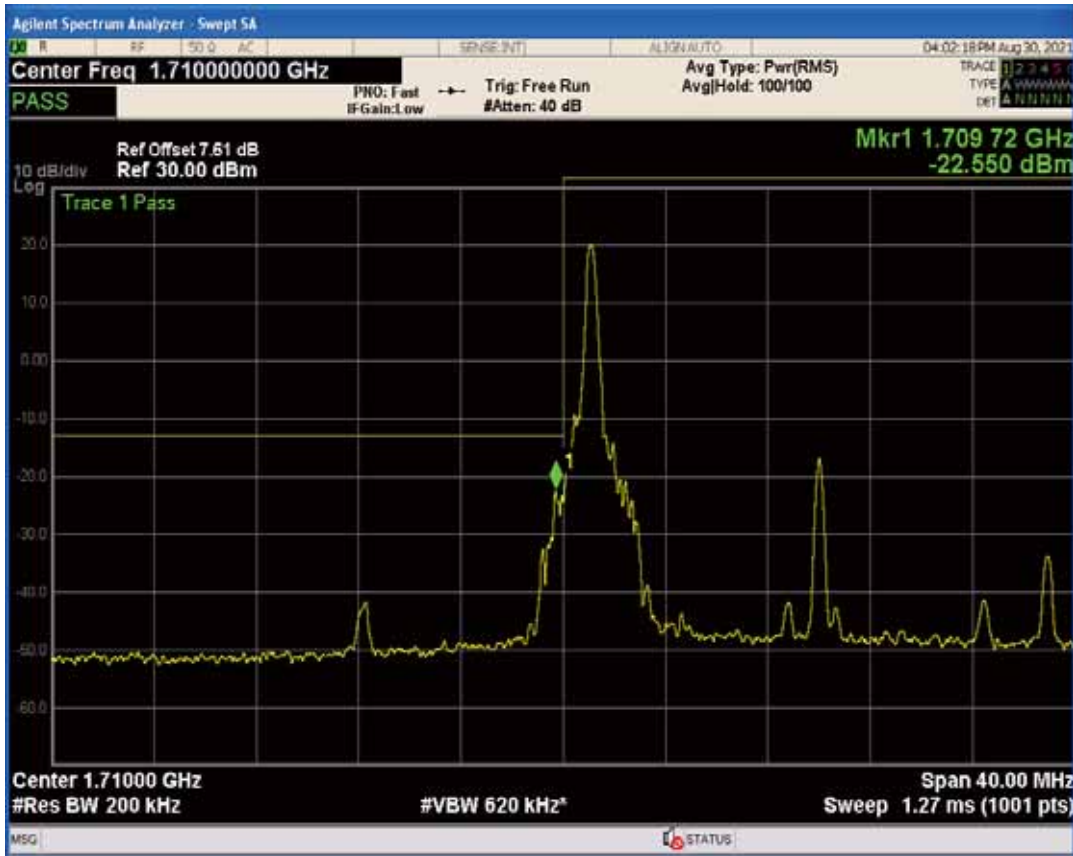

Band66 QAM16 BW=20MHz Channel=132072 RB Size=1 Position=#0

Band66 QAM16 BW=20MHz Channel=132072 RB Size=1 Position=#Max