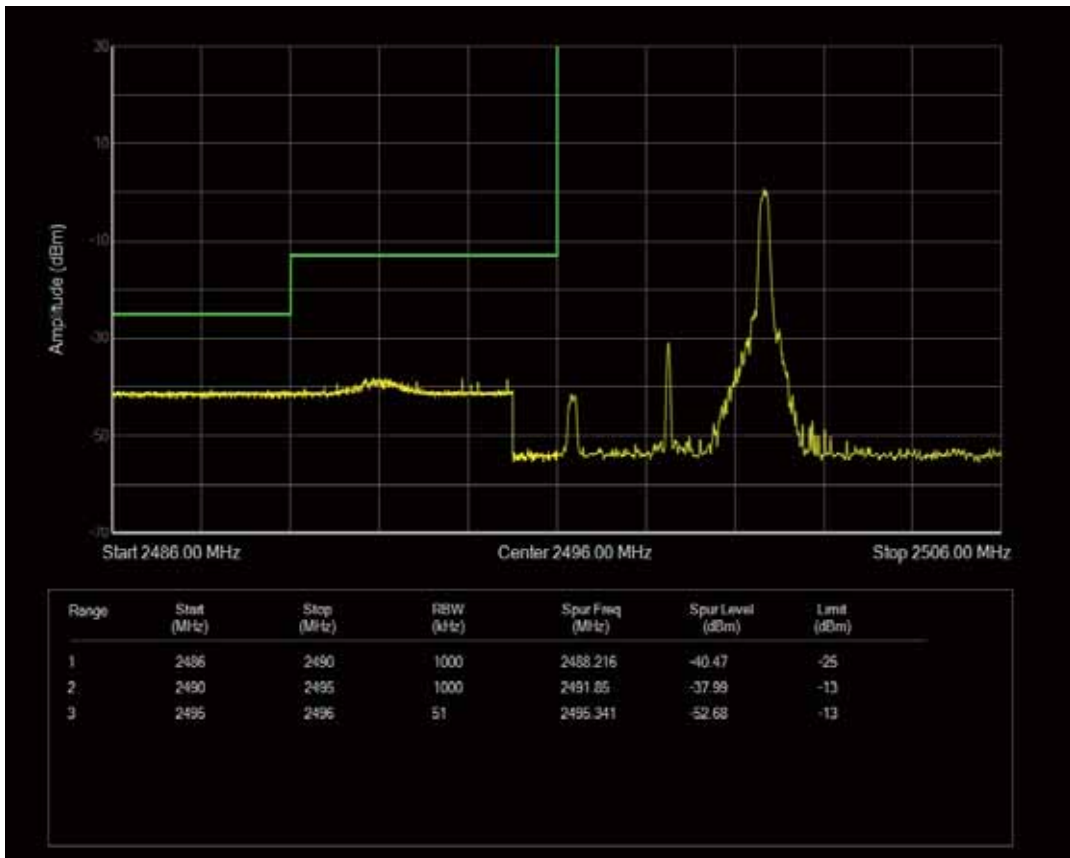

Band41 QPSK BW=5MHz Channel=39675 RB Size=1 Position=#Max

Band41 QAM16 BW=5MHz Channel=39675 RB Size=1 Position=#0