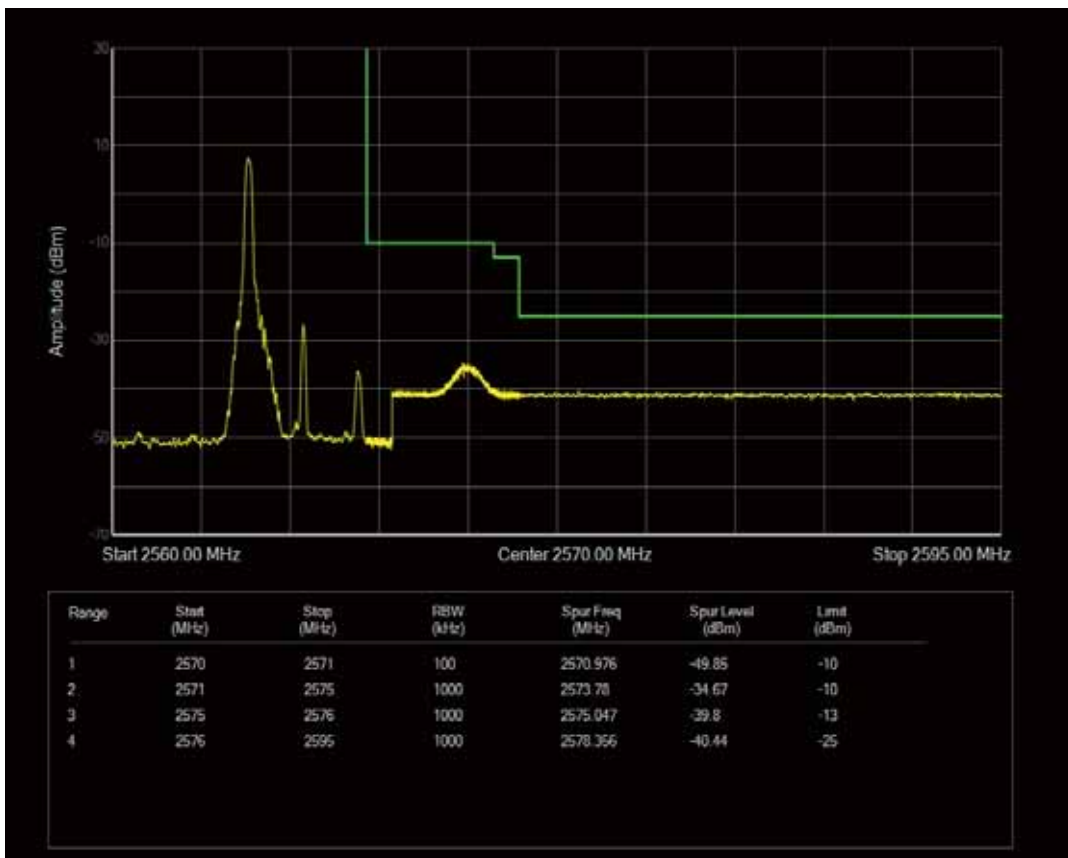

Band7 QPSK BW=5MHz Channel=21425 RB Size=1 Position=#0

Band7 QPSK BW=5MHz Channel=21425 RB Size=25 Position=#0