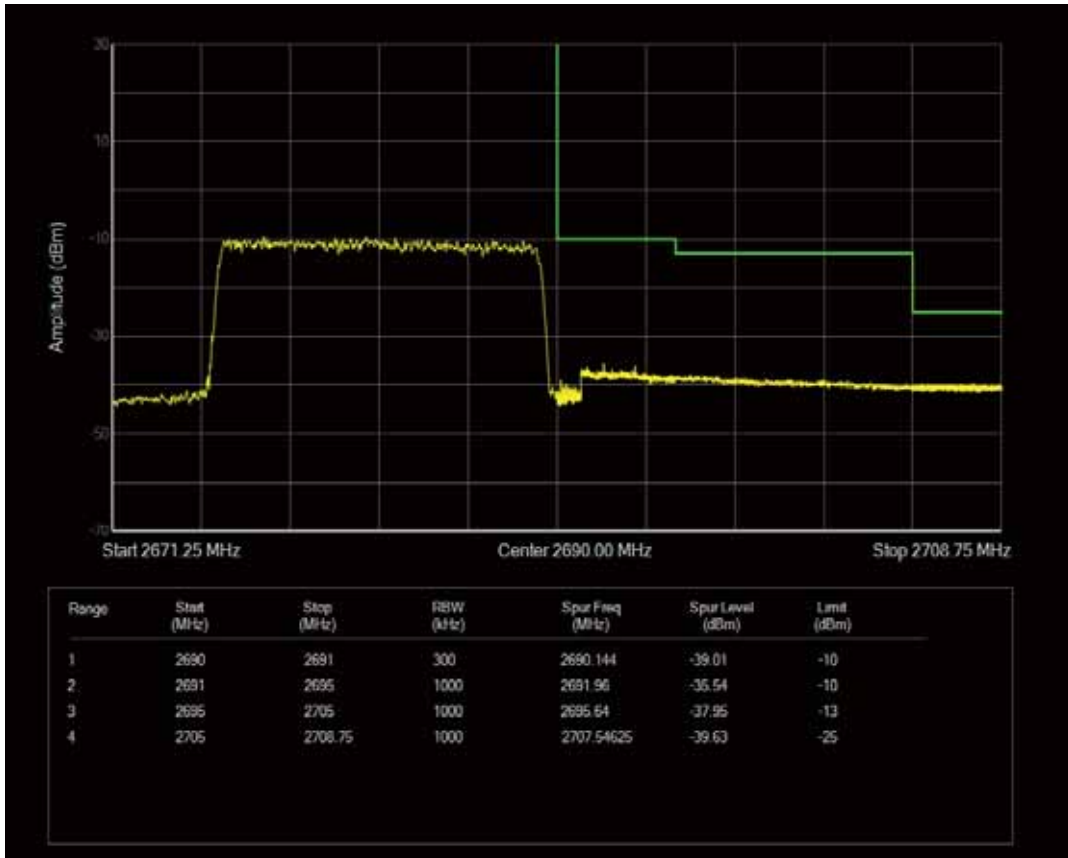

Band41 QPSK BW=15MHz Channel=41515 RB Size=1 Position=#0

Band41 QPSK BW=15MHz Channel=41515 RB Size=1 Position=#Max

Band41 QAM16 BW=15MHz Channel=41515 RB Size=1 Position=#0

Band41 QPSK BW=15MHz Channel=41515 RB Size=75 Position=#0