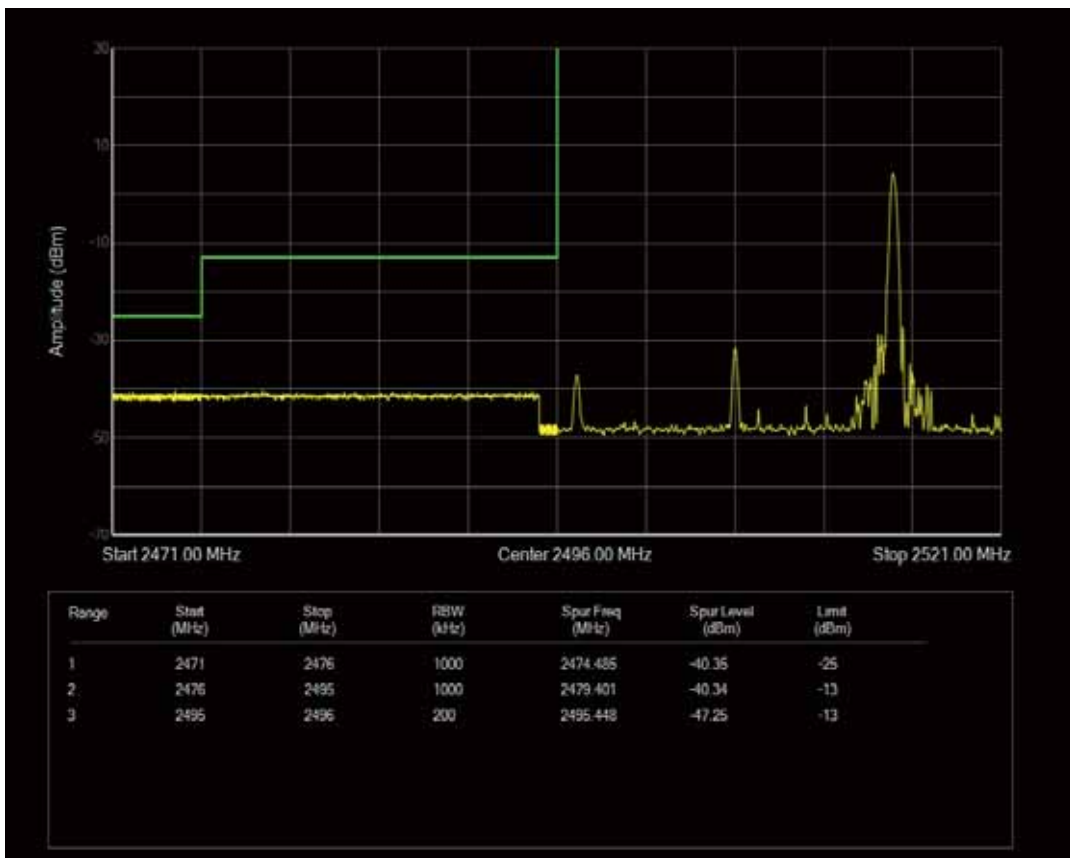

Band41 QPSK BW=20MHz Channel=39750 RB Size=1 Position=#Max

Band41 QAM16 BW=20MHz Channel=39750 RB Size=1 Position=#0