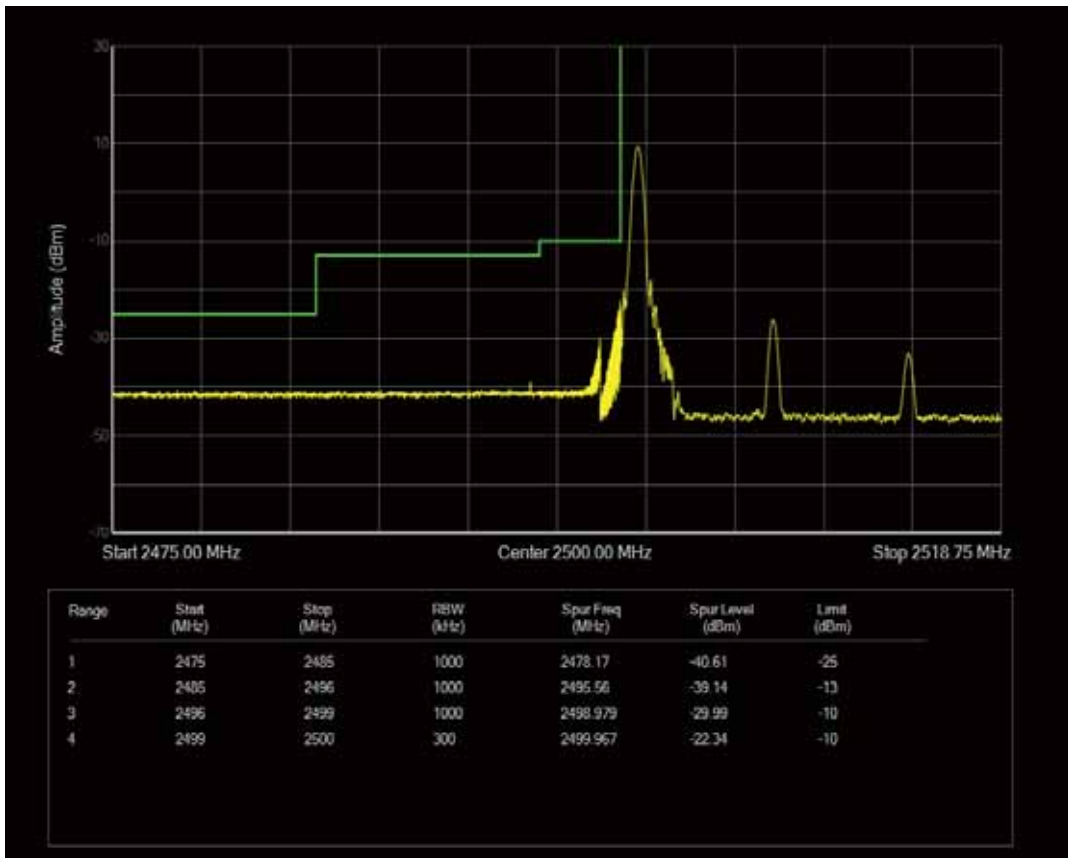

Band7 QPSK BW=15MHz Channel=20825 RB Size=1 Position=#0

Band7 QPSK BW=15MHz Channel=20825 RB Size=1 Position=#Max