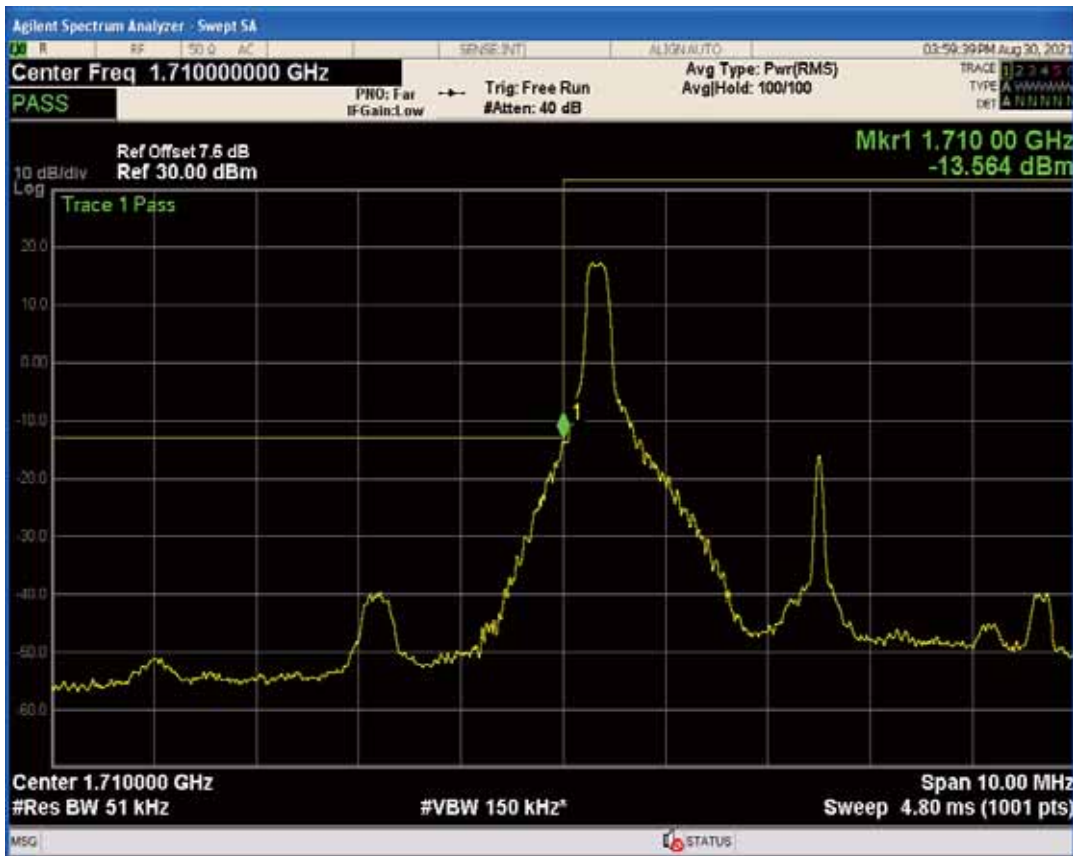

Band66 QPSK BW=5MHz Channel=131997 RB Size=1 Position=#0

Band66 QPSK BW=5MHz Channel=131997 RB Size=1 Position=#Max