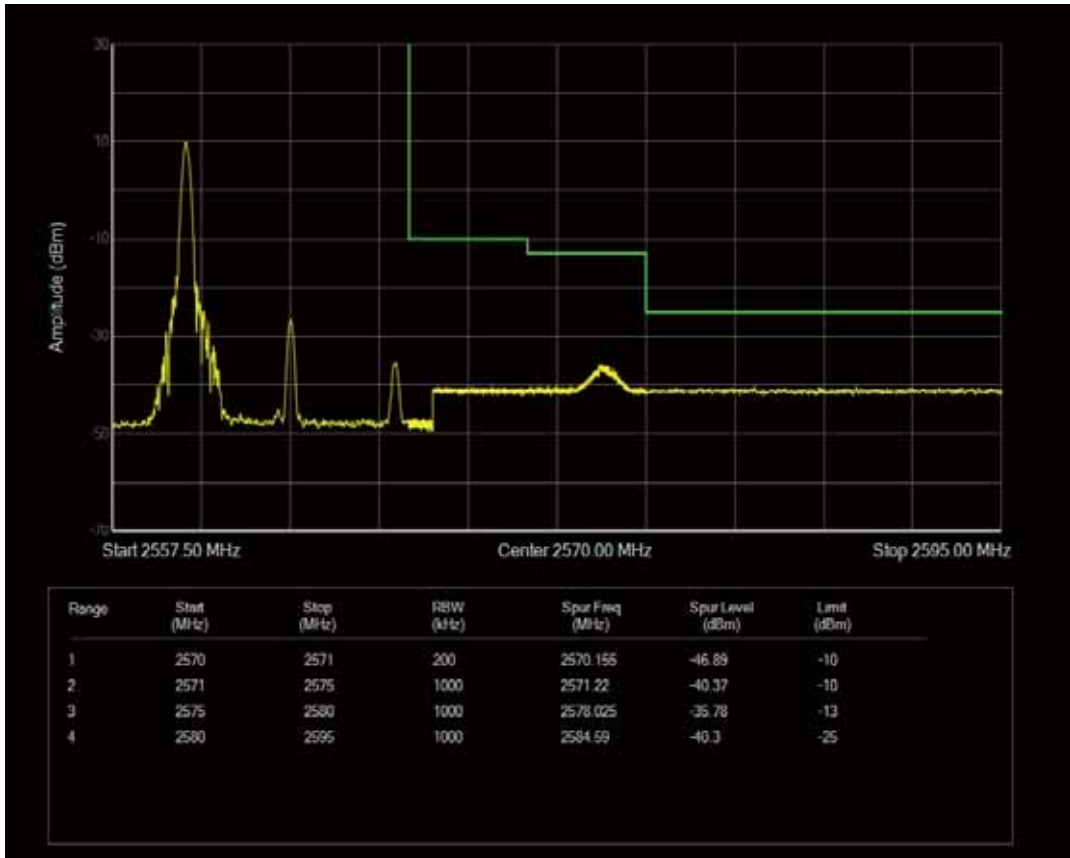

Band7 QPSK BW=10MHz Channel=21400 RB Size=1 Position=#0

Band7 QPSK BW=10MHz Channel=21400 RB Size=50 Position=#0