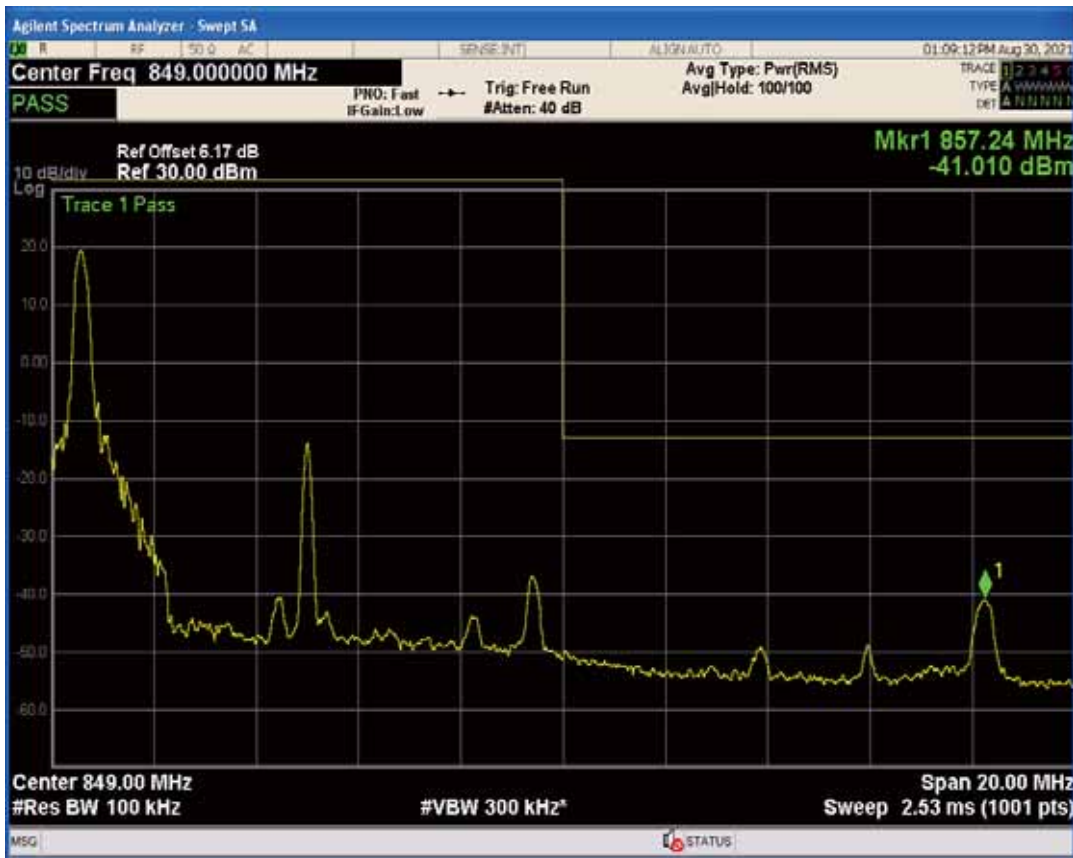

Band5 QAM16 BW=10MHz Channel=20600 RB Size=1 Position=#0

Band5 QAM16 BW=10MHz Channel=20600 RB Size=50 Position=#0