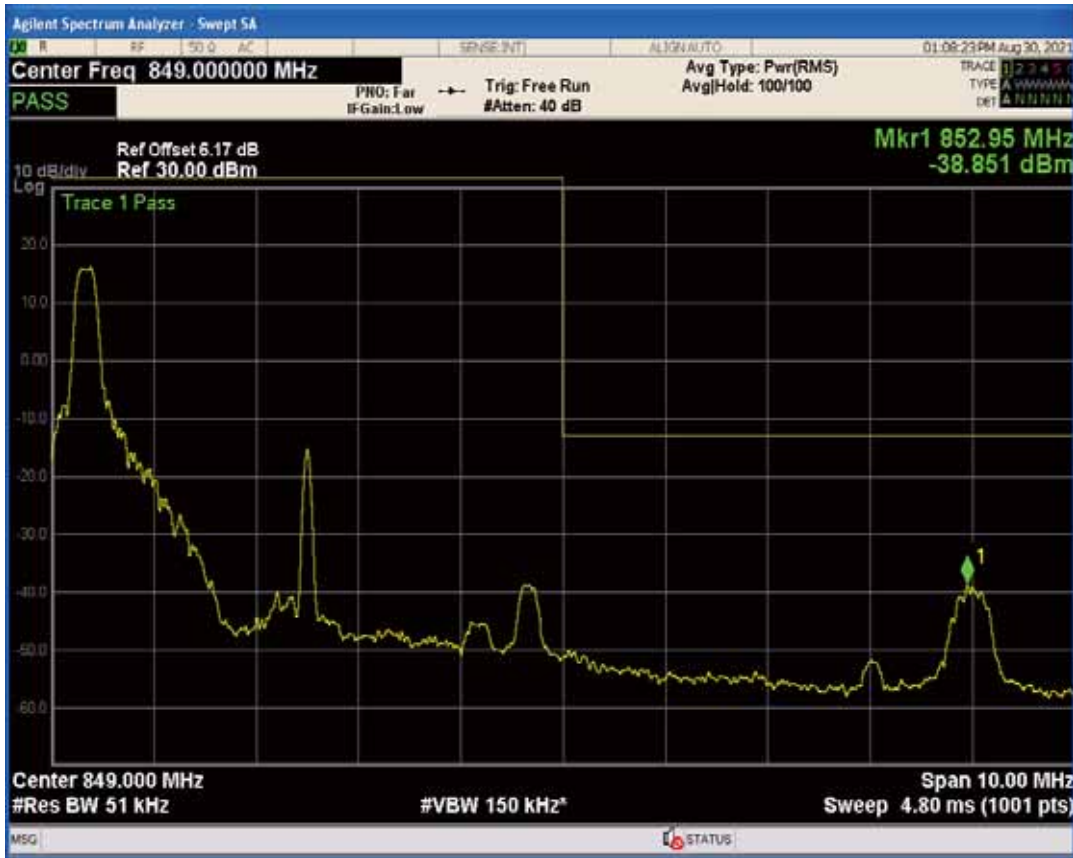

Band5 QPSK BW=5MHz Channel=20625 RB Size=1 Position=#0

Band5 QPSK BW=5MHz Channel=20625 RB Size=1 Position=#Max

Band5 QPSK BW=5MHz Channel=20625 RB Size=25 Position=#0

Band5 QAM16 BW=5MHz Channel=20625 RB Size=1 Position=#0