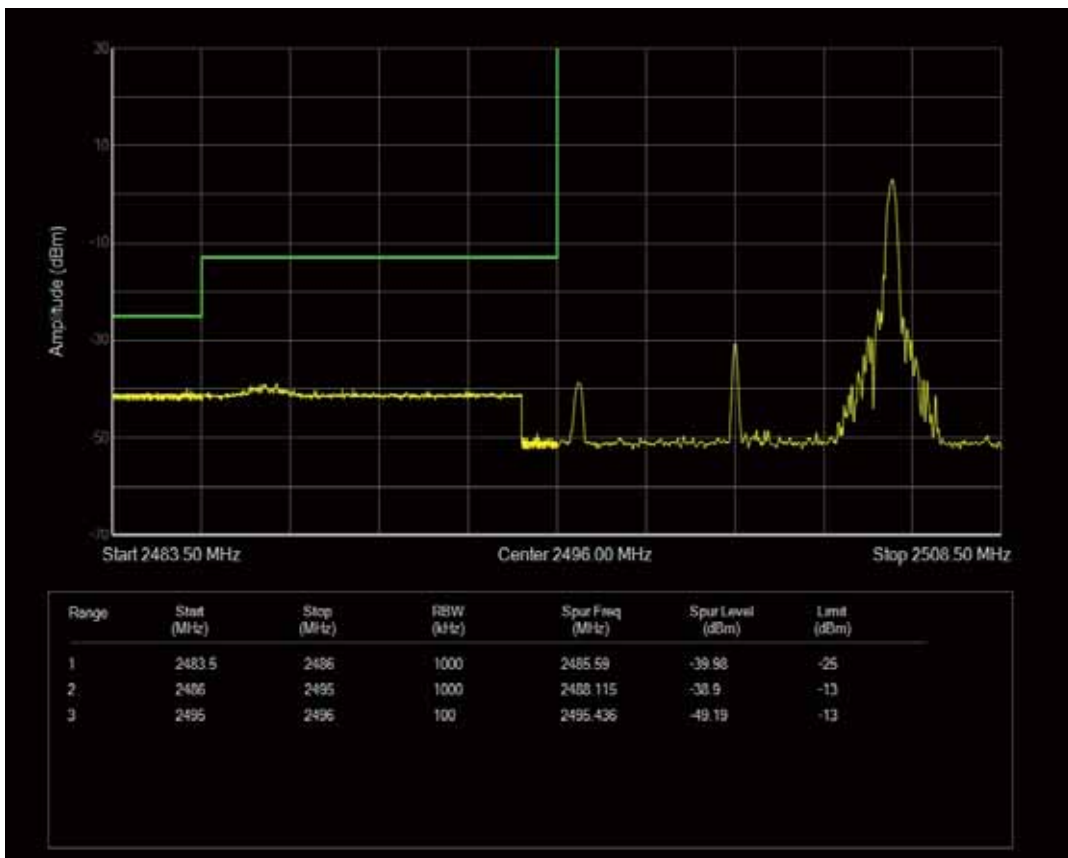

Band41 QPSK BW=10MHz Channel=39700 RB Size=1 Position=#Max

Band41 QPSK BW=10MHz Channel=39700 RB Size=1 Position=#0