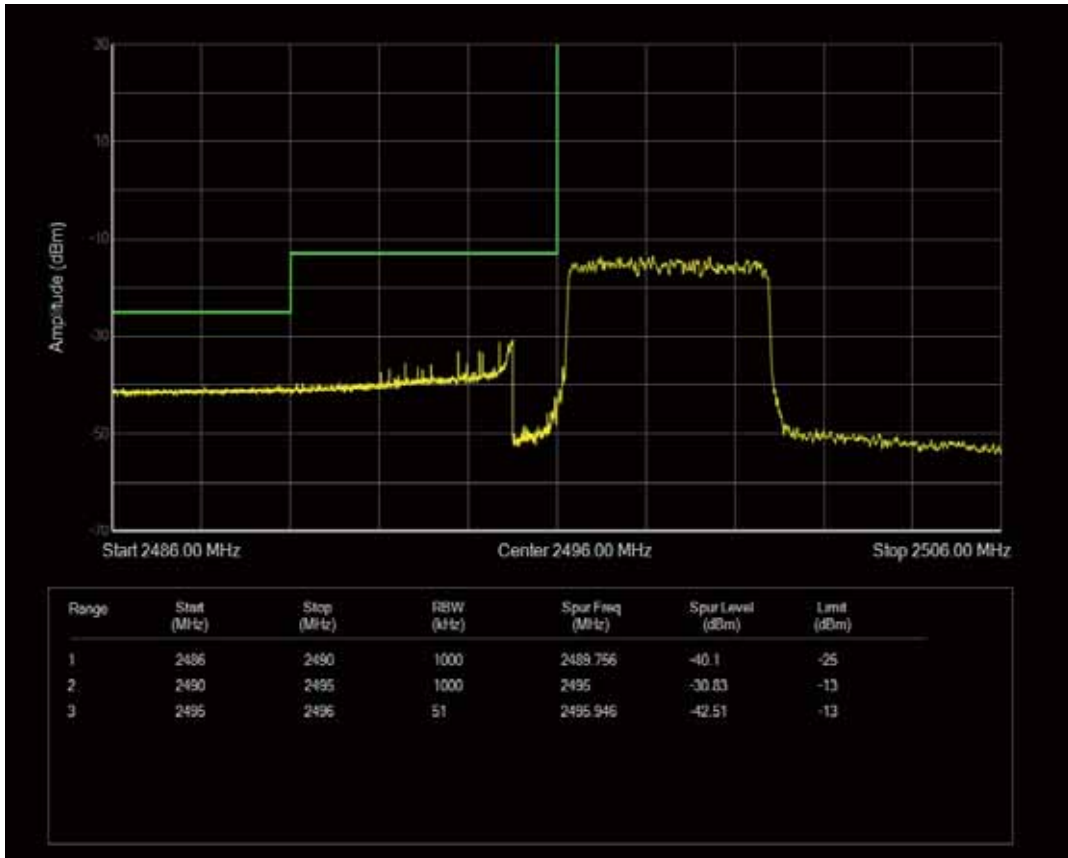

Band41 QPSK BW=5MHz Channel=39675 RB Size=1 Position=#Max

Band41 QAM16 BW=5MHz Channel=39675 RB Size=1 Position=#0

Band41 QAM16 BW=5MHz Channel=39675 RB Size=1 Position=#Max

Band41 QAM16 BW=5MHz Channel=39675 RB Size=25 Position=#0