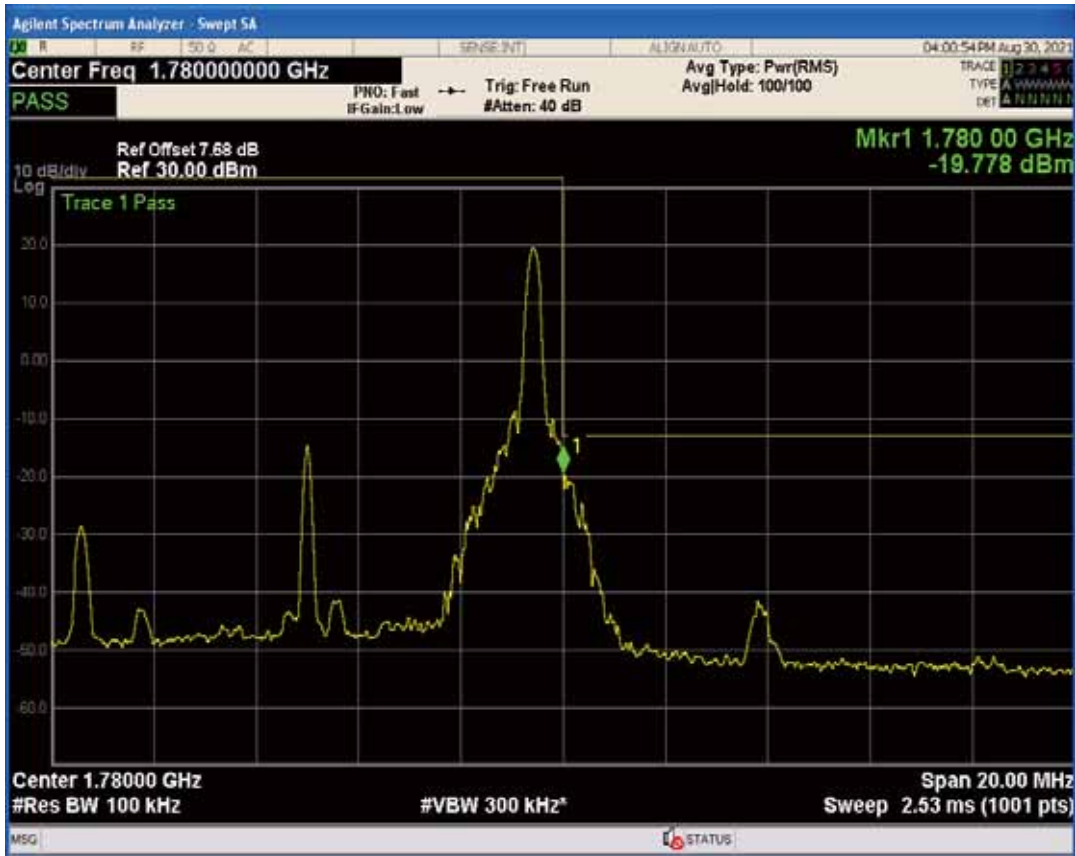

Band66 QPSK BW=10MHz Channel=132622 RB Size=1 Position=#Max

Band66 QPSK BW=10MHz Channel=132622 RB Size=50 Position=#0