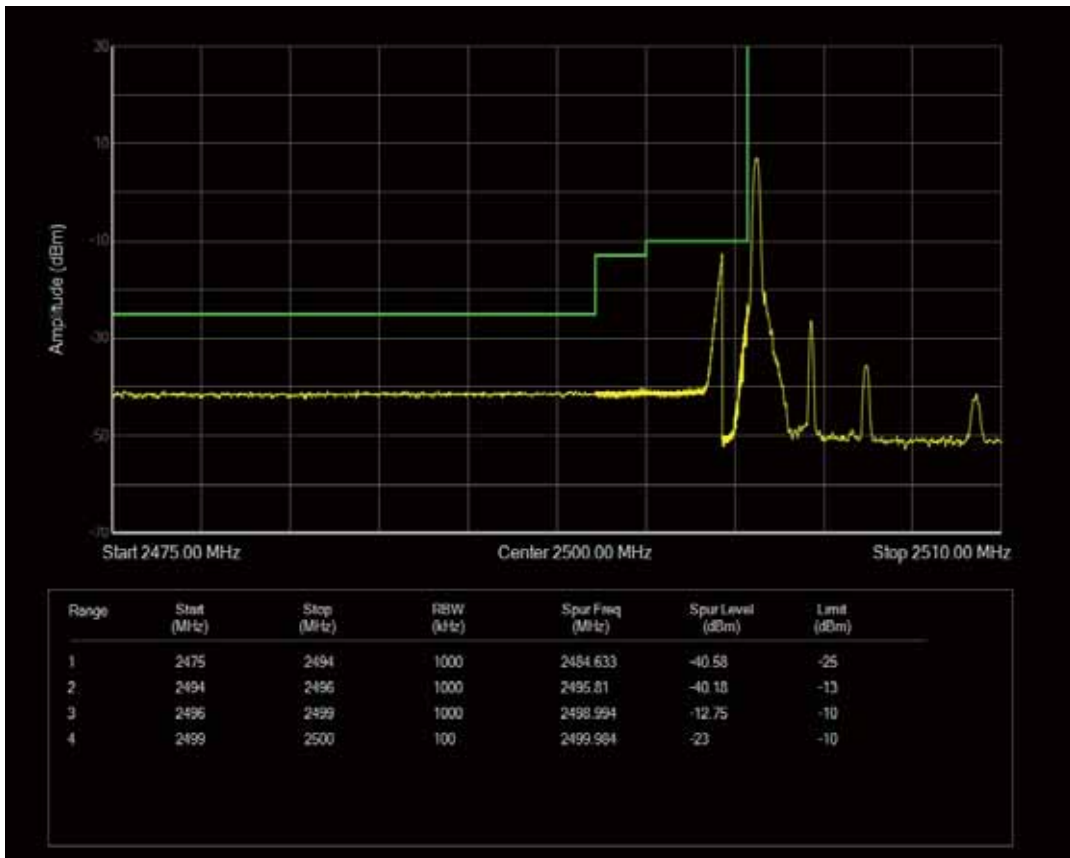

Band7 QPSK BW=5MHz Channel=20775 RB Size=1 Position=#0

Band7 QPSK BW=5MHz Channel=20775 RB Size=1 Position=#Max