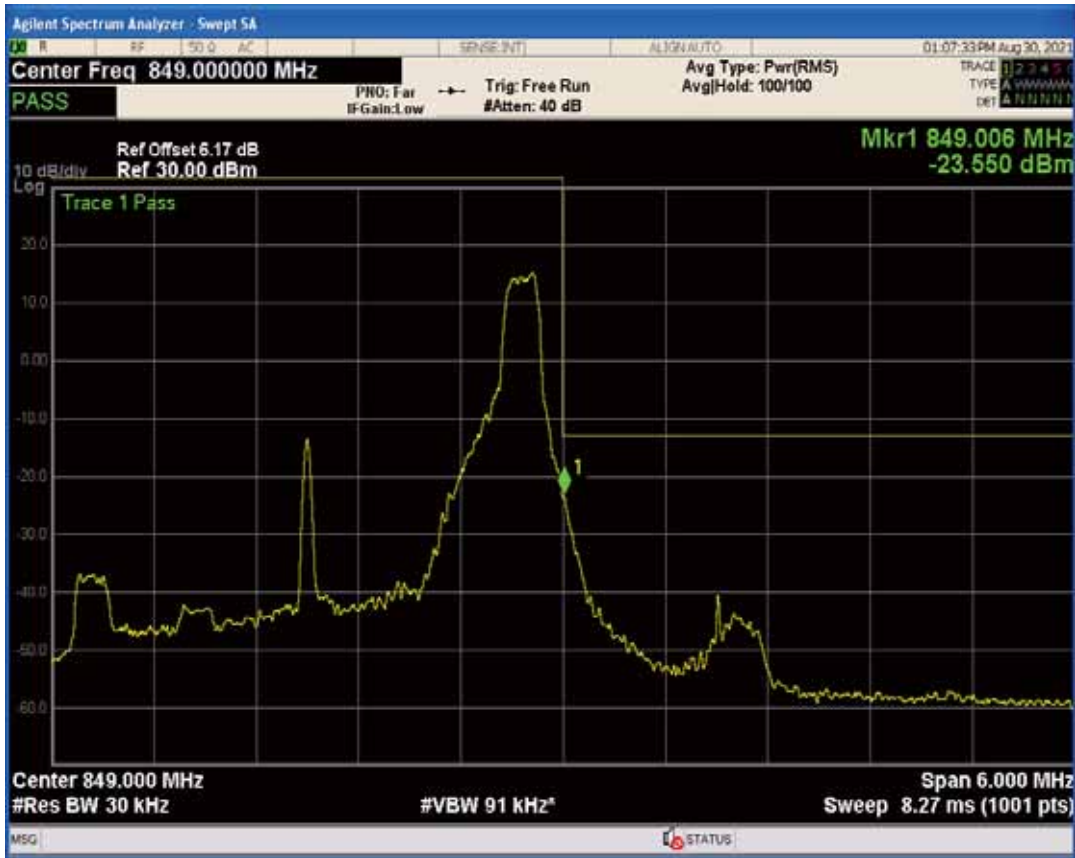

Band5 QAM16 BW=3MHz Channel=20415 RB Size=15 Position=#0

Band5 QPSK BW=3MHz Channel=20635 RB Size=1 Position=#Max

Band5 QPSK BW=3MHz Channel=20635 RB Size=15 Position=#0

Band5 QAM16 BW=3MHz Channel=20635 RB Size=1 Position=#Max