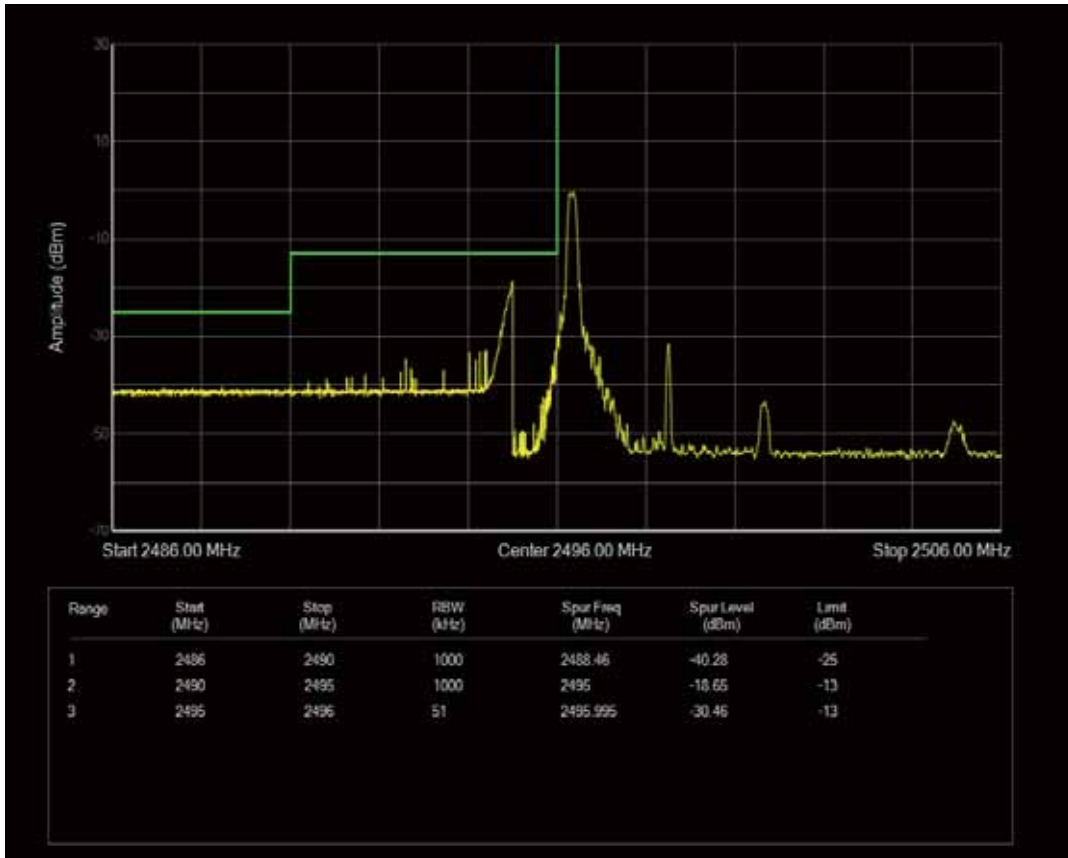

Band41 QAM16 BW=5MHz Channel=39675 RB Size=1 Position=#0

Band41 QAM16 BW=5MHz Channel=39675 RB Size=1 Position=#Max