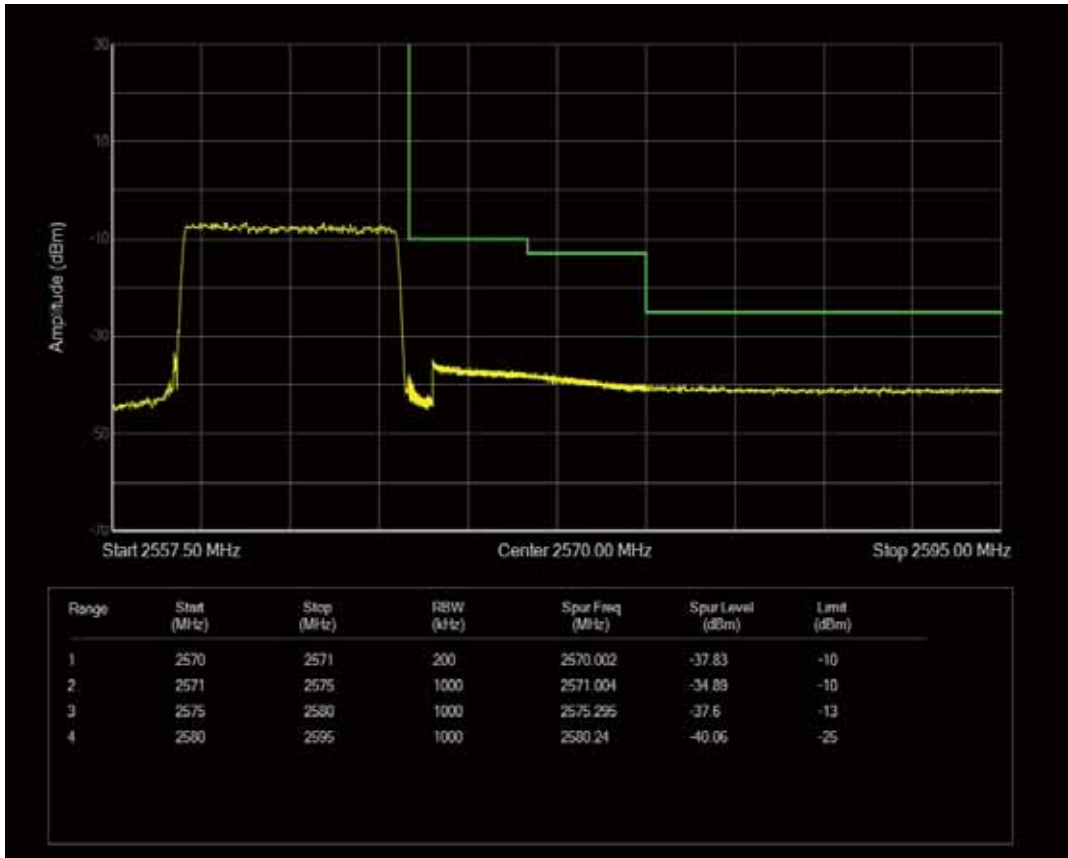

Band7 QAM16 BW=10MHz Channel=21400 RB Size=50 Position=#0

Band7 QPSK BW=15MHz Channel=20825 RB Size=1 Position=#0