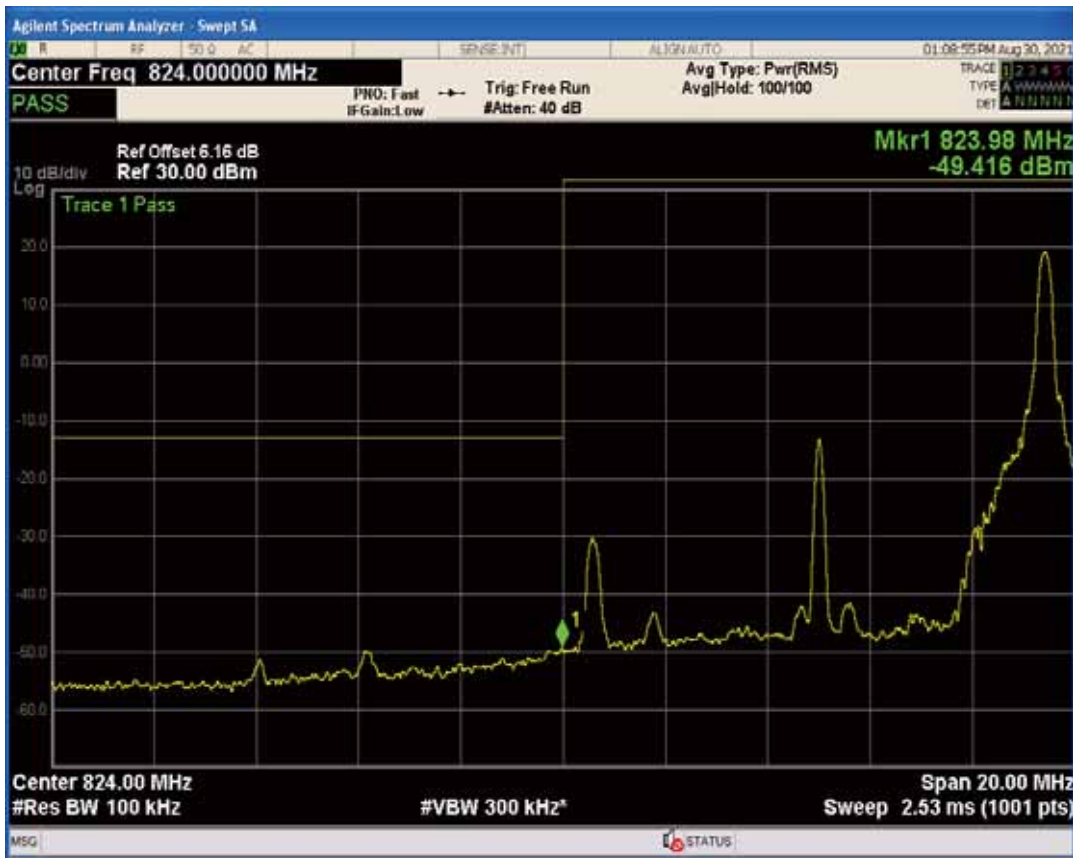

Band5 QAM16 BW=10MHz Channel=20450 RB Size=1 Position=#Max

Band5 QAM16 BW=10MHz Channel=20450 RB Size=50 Position=#0