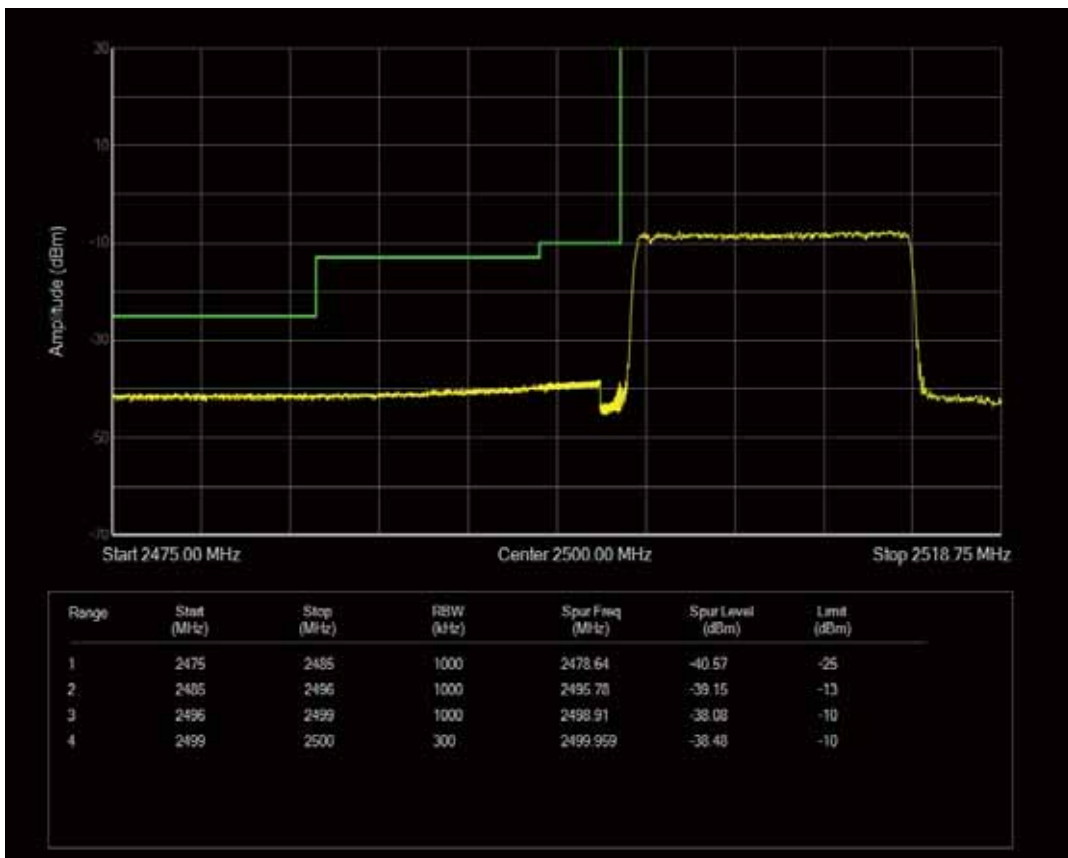

Band7 QAM16 BW=15MHz Channel=20825 RB Size=75 Position=#0

Band7 QAM16 BW=15MHz Channel=20825 RB Size=1 Position=#Max