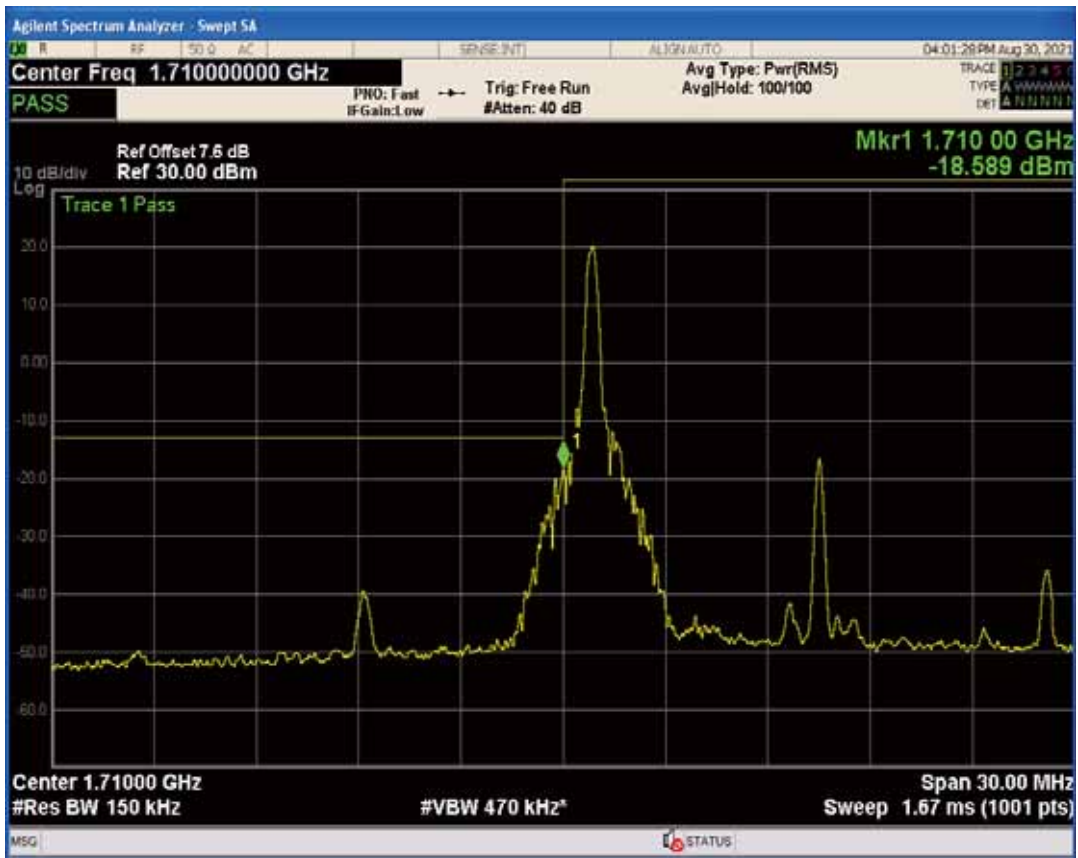

Band66 QAM16 BW=15MHz Channel=132047 RB Size=1 Position=#0

Band66 QPSK BW=15MHz Channel=132047 RB Size=75 Position=#0