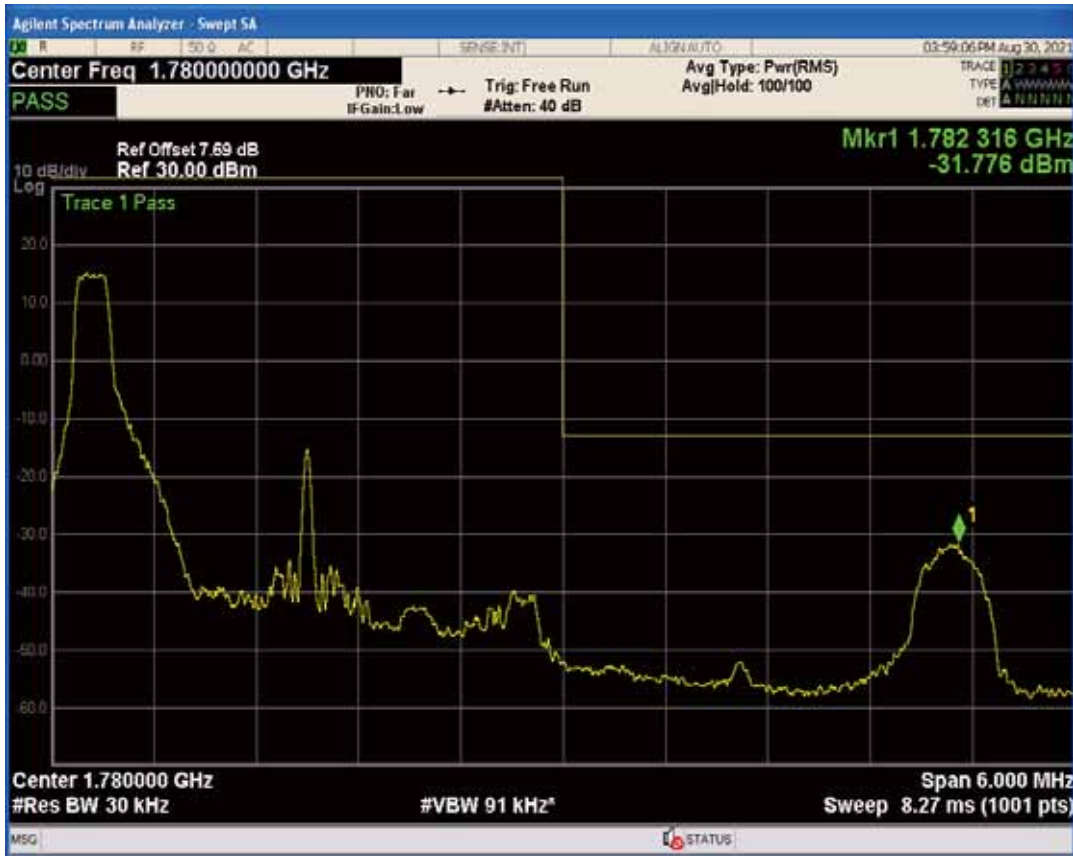

Band66 QAM16 BW=3MHz Channel=131987 RB Size=1 Position=#0

Band66 QPSK BW=3MHz Channel=131987 RB Size=15 Position=#0

Band66 QAM16 BW=3MHz Channel=131987 RB Size=1 Position=#Max

Band66 QPSK BW=3MHz Channel=132657 RB Size=1 Position=#0