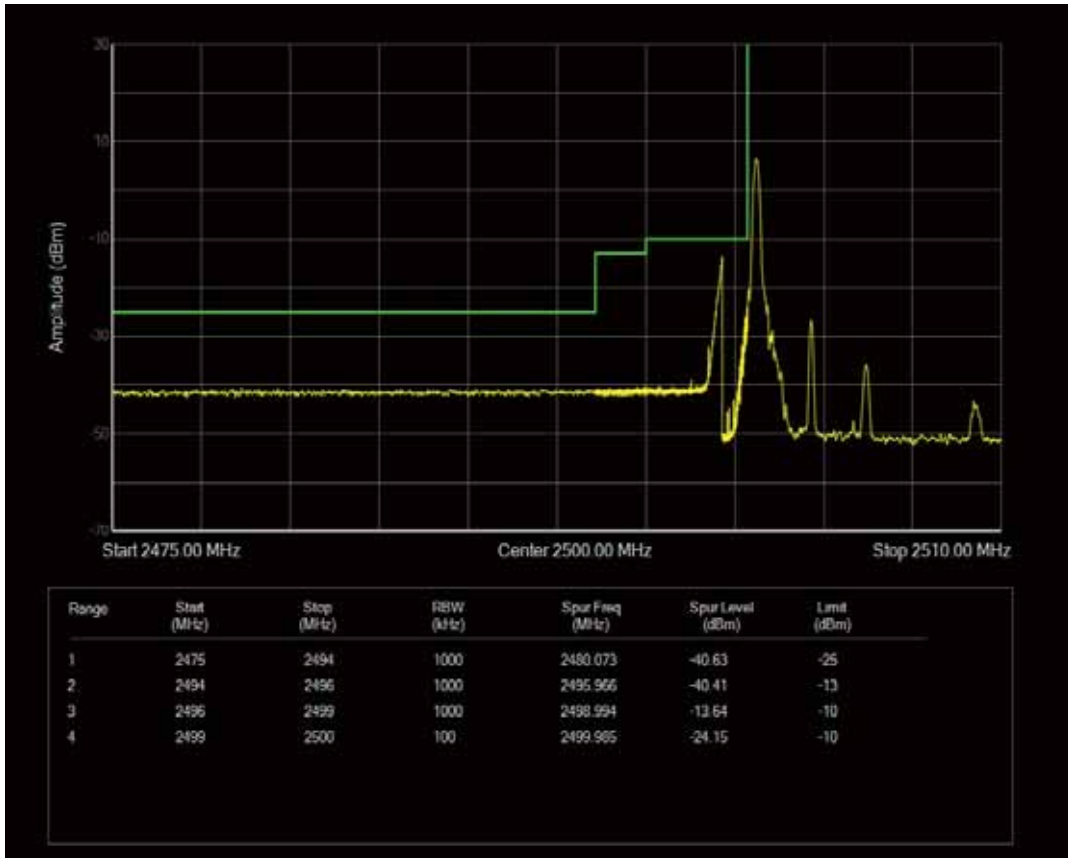

Band7 QAM16 BW=5MHz Channel=20775 RB Size=1 Position=#0

Band7 QAM16 BW=5MHz Channel=20775 RB Size=25 Position=#0