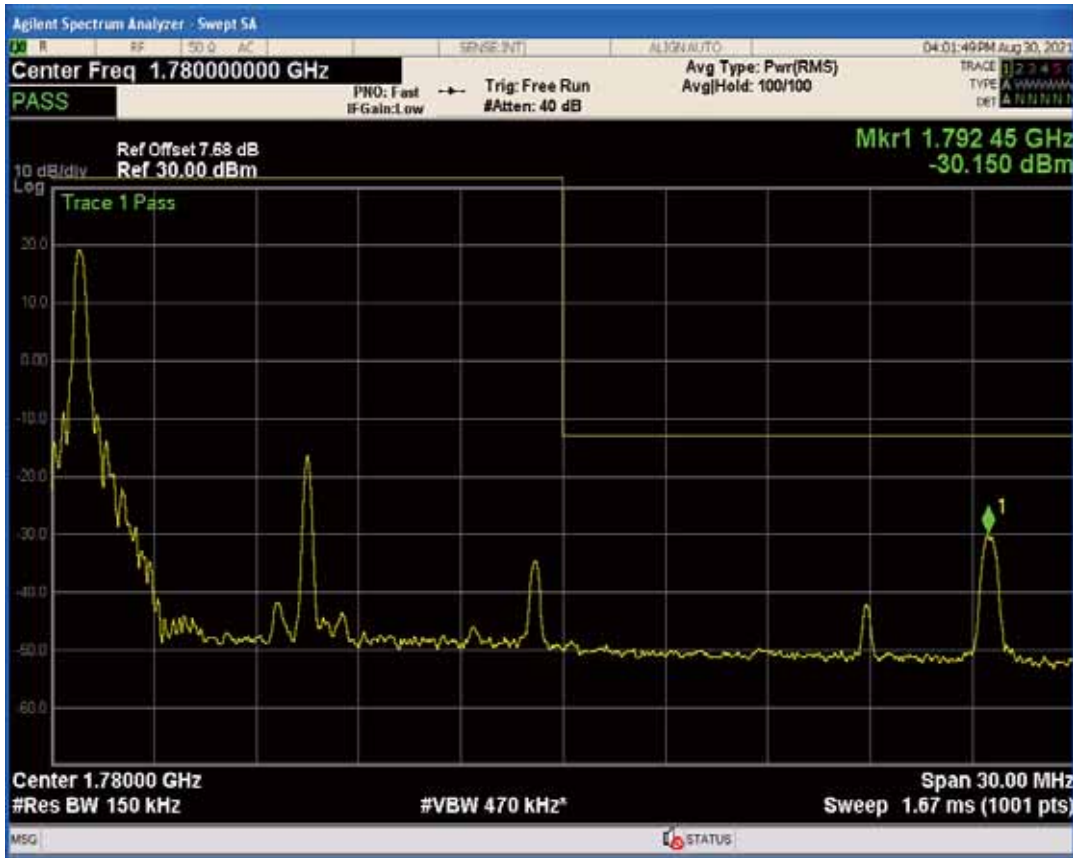

Band66 QPSK BW=15MHz Channel=132597 RB Size=1 Position=#0

Band66 QPSK BW=15MHz Channel=132597 RB Size=75 Position=#0

Band66 QPSK BW=15MHz Channel=132597 RB Size=1 Position=#Max

Band66 QAM16 BW=15MHz Channel=132597 RB Size=1 Position=#0