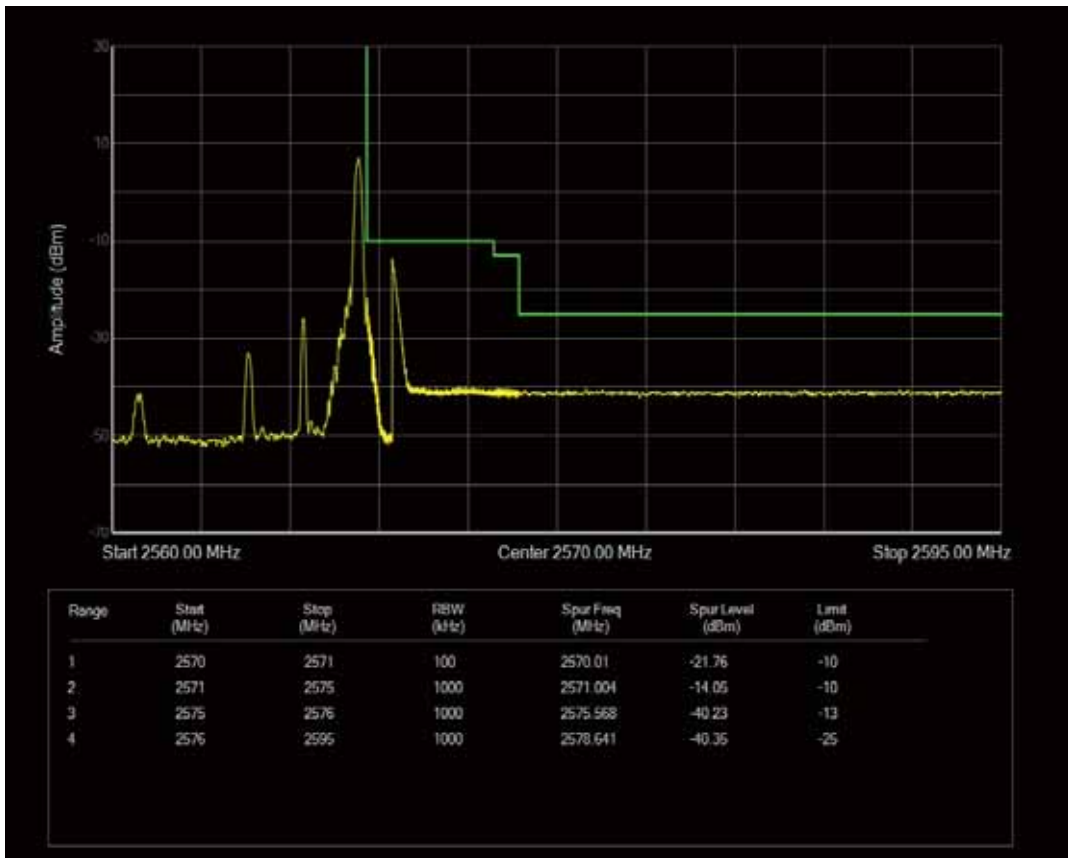

Band7 QAM16 BW=5MHz Channel=21425 RB Size=1 Position=#Max

Band7 QAM16 BW=5MHz Channel=21425 RB Size=25 Position=#0