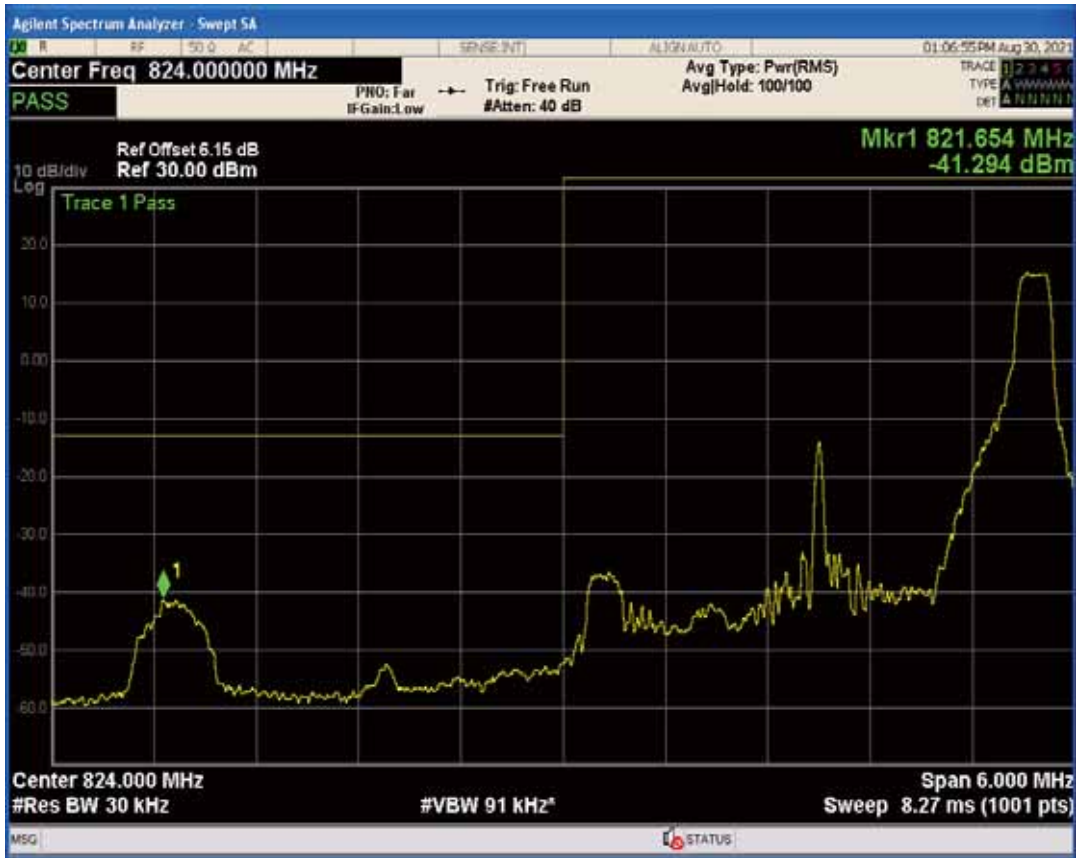

Band5 QAM16 BW=1.4MHz Channel=20643 RB Size=1 Position=#Max

Band5 QAM16 BW=1.4MHz Channel=20643 RB Size=6 Position=#0

Band5 QPSK BW=3MHz Channel=20415 RB Size=1 Position=#0

Band5 QPSK BW=3MHz Channel=20415 RB Size=1 Position=#Max