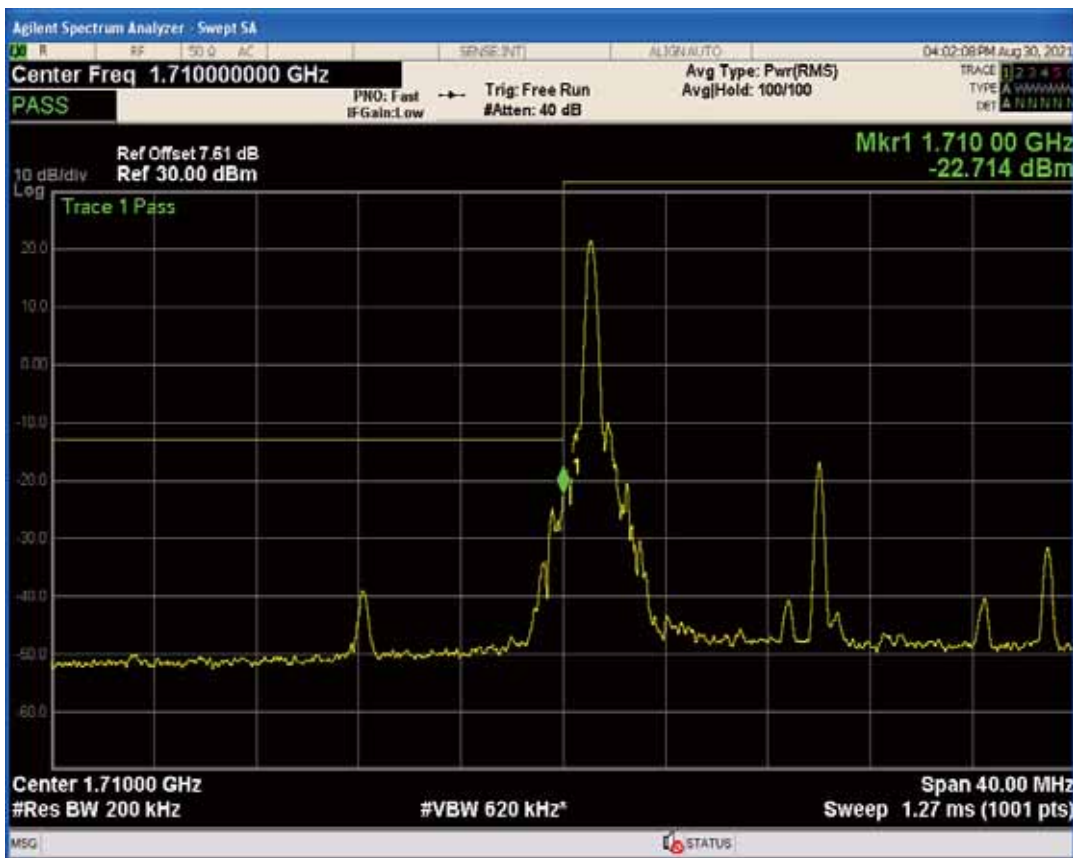

Band66 QPSK BW=20MHz Channel=132072 RB Size=1 Position=#0

Band66 QPSK BW=20MHz Channel=132072 RB Size=1 Position=#Max