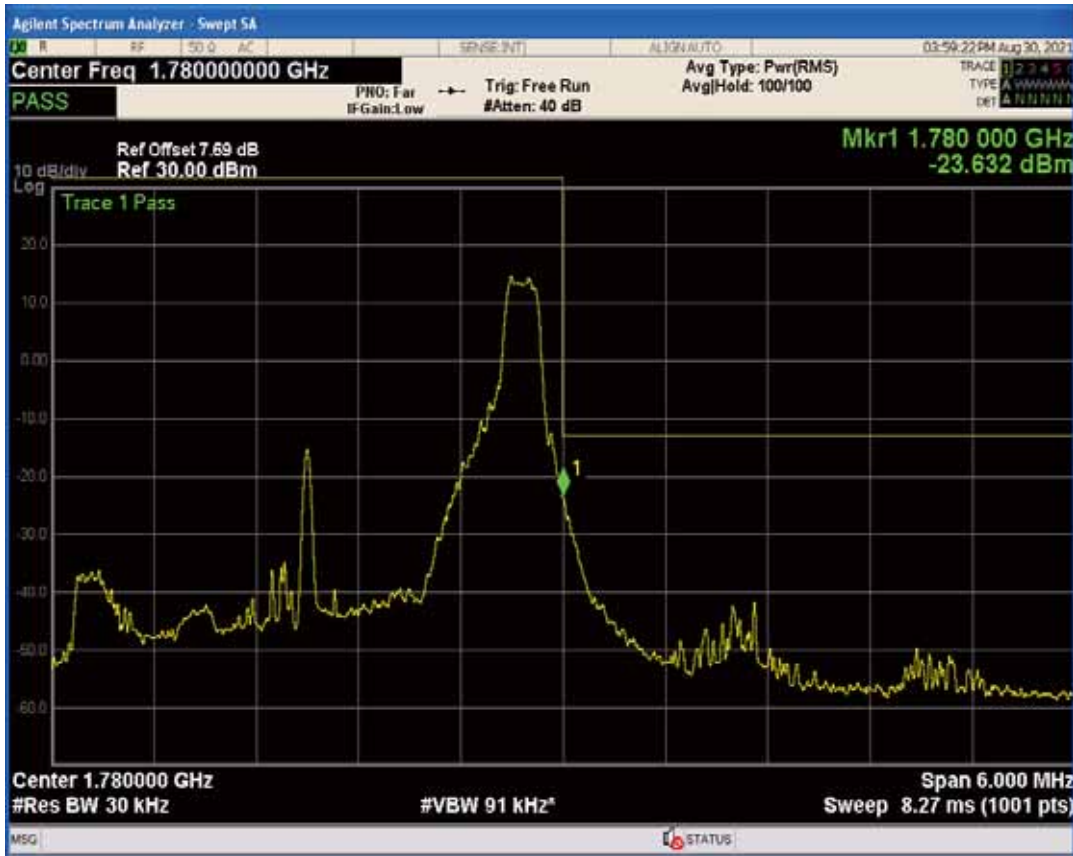

Band66 QAM16 BW=3MHz Channel=132657 RB Size=1 Position=#Max

Band66 QPSK BW=5MHz Channel=131997 RB Size=1 Position=#0