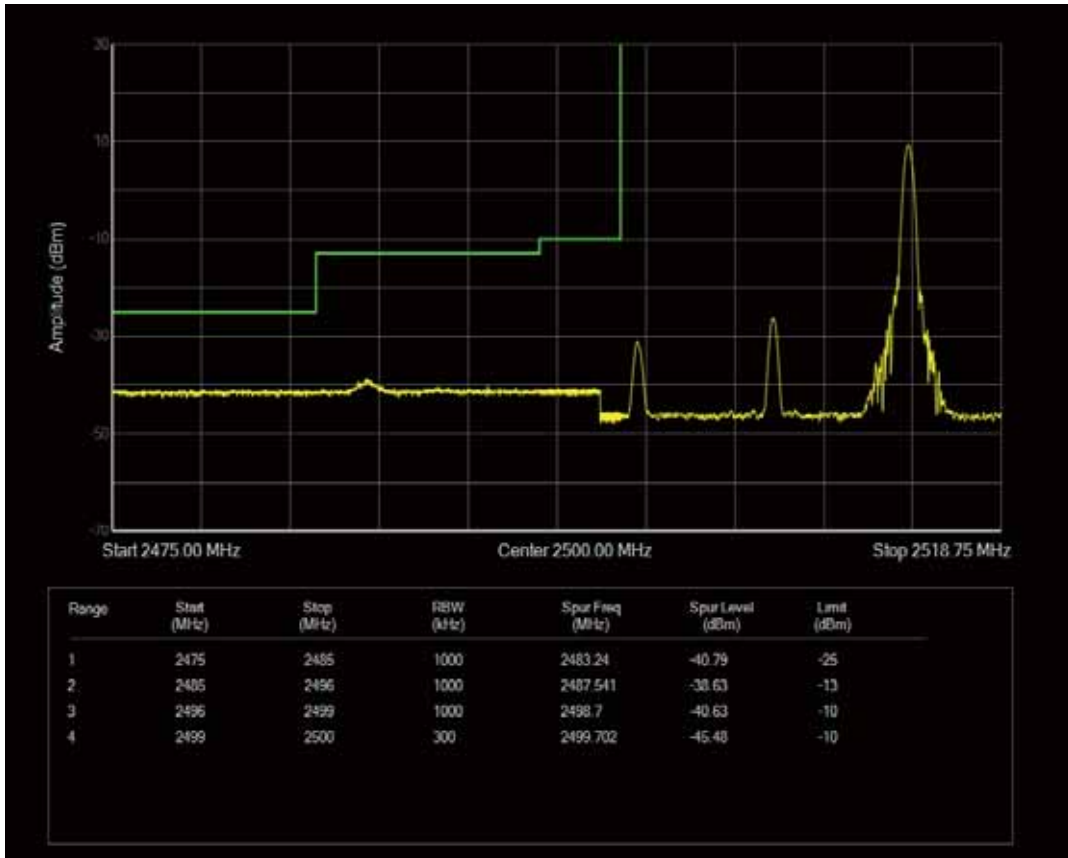

Band7 QAM16 BW=10MHz Channel=21400 RB Size=1 Position=#Max

Band7 QAM16 BW=10MHz Channel=21400 RB Size=50 Position=#0

Band7 QPSK BW=15MHz Channel=20825 RB Size=1 Position=#0

Band7 QPSK BW=15MHz Channel=20825 RB Size=1 Position=#Max