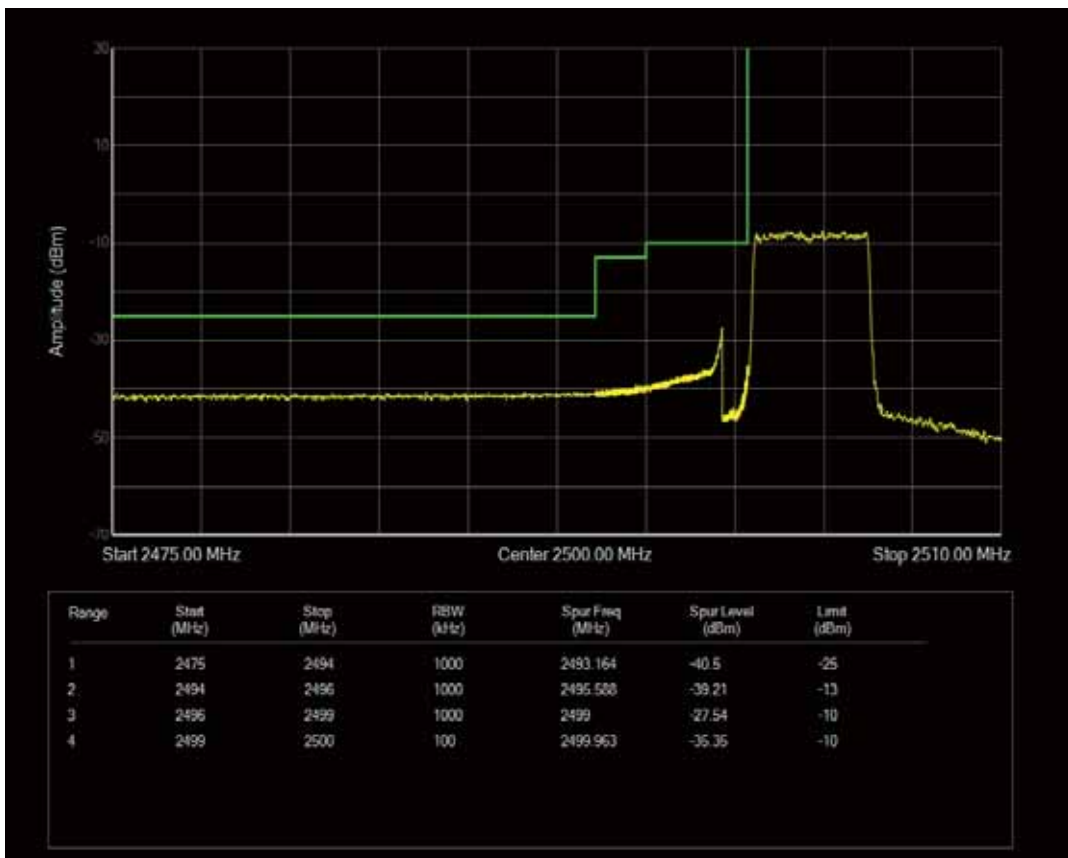

Band7 QAM16 BW=5MHz Channel=20775 RB Size=25 Position=#0

Band7 QAM16 BW=5MHz Channel=20775 RB Size=1 Position=#Max