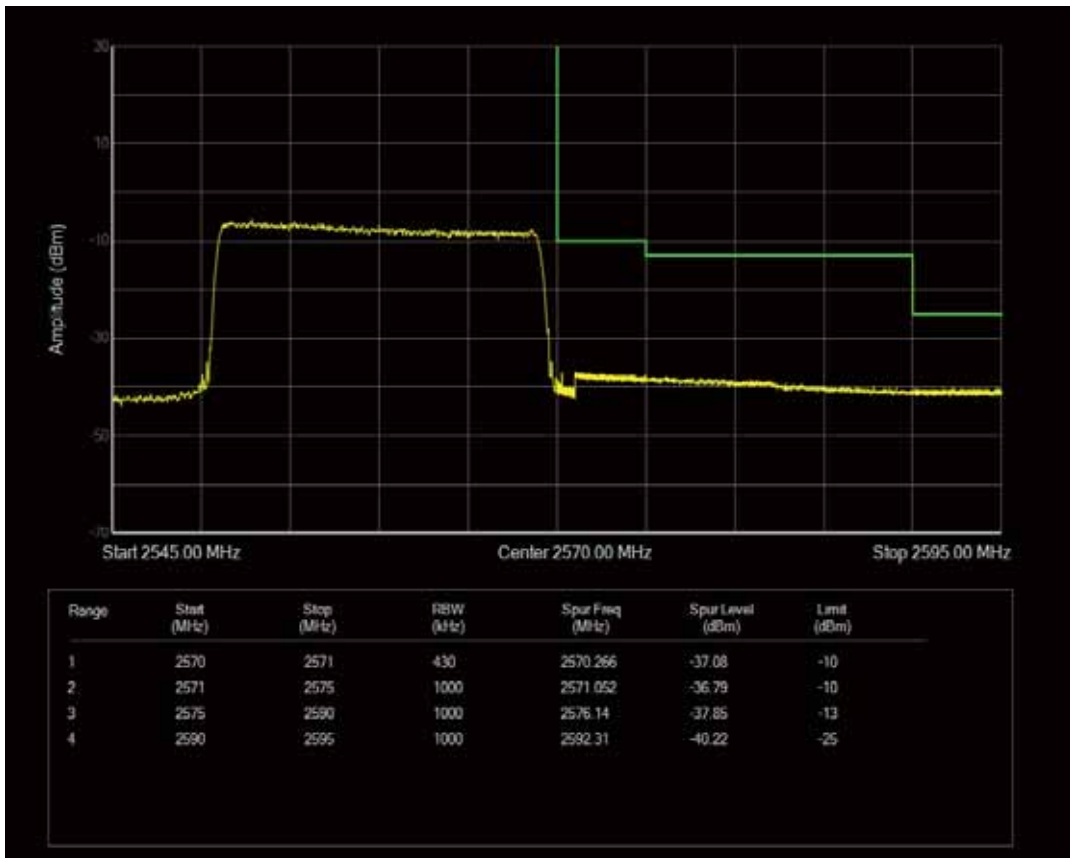

Band7 QAM16 BW=20MHz Channel=21350 RB Size=100 Position=#0

Band7 QAM16 BW=20MHz Channel=21350 RB Size=1 Position=#Max