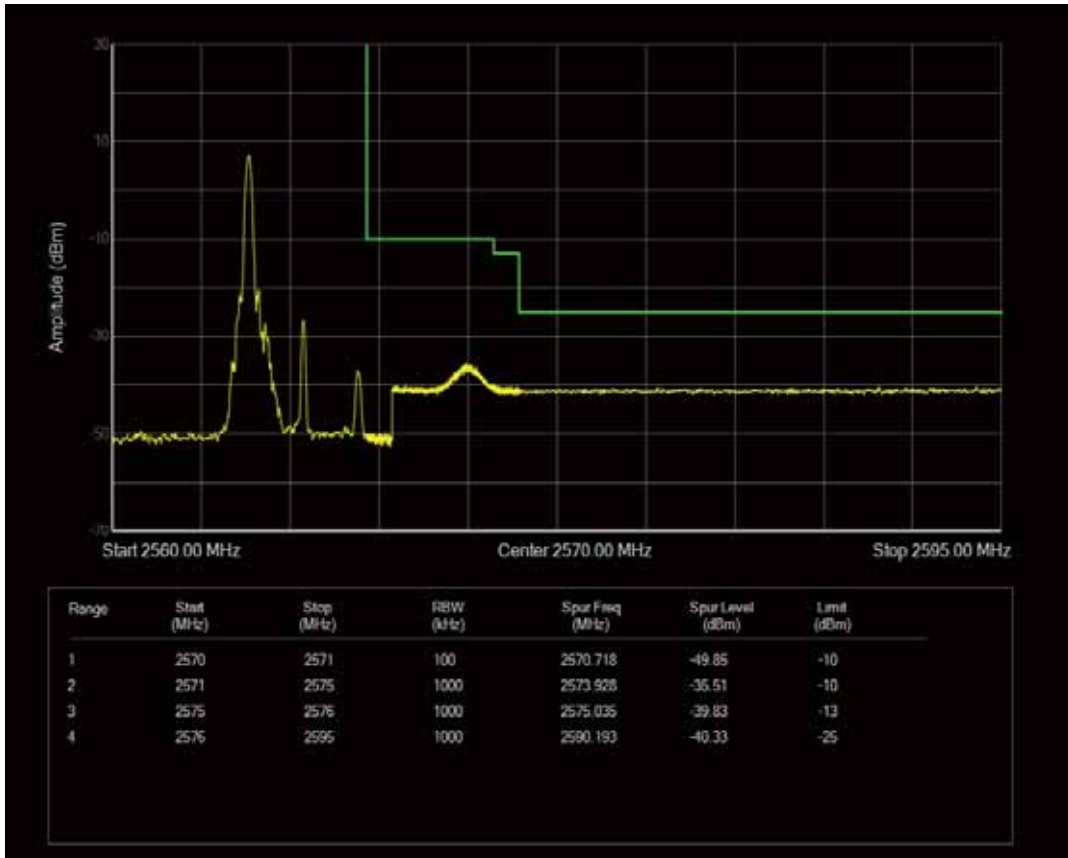

Band7 QPSK BW=5MHz Channel=21425 RB Size=1 Position=#0

Band7 QPSK BW=5MHz Channel=21425 RB Size=25 Position=#0

Band7 QPSK BW=5MHz Channel=21425 RB Size=1 Position=#Max

Band7 QAM16 BW=5MHz Channel=21425 RB Size=1 Position=#0