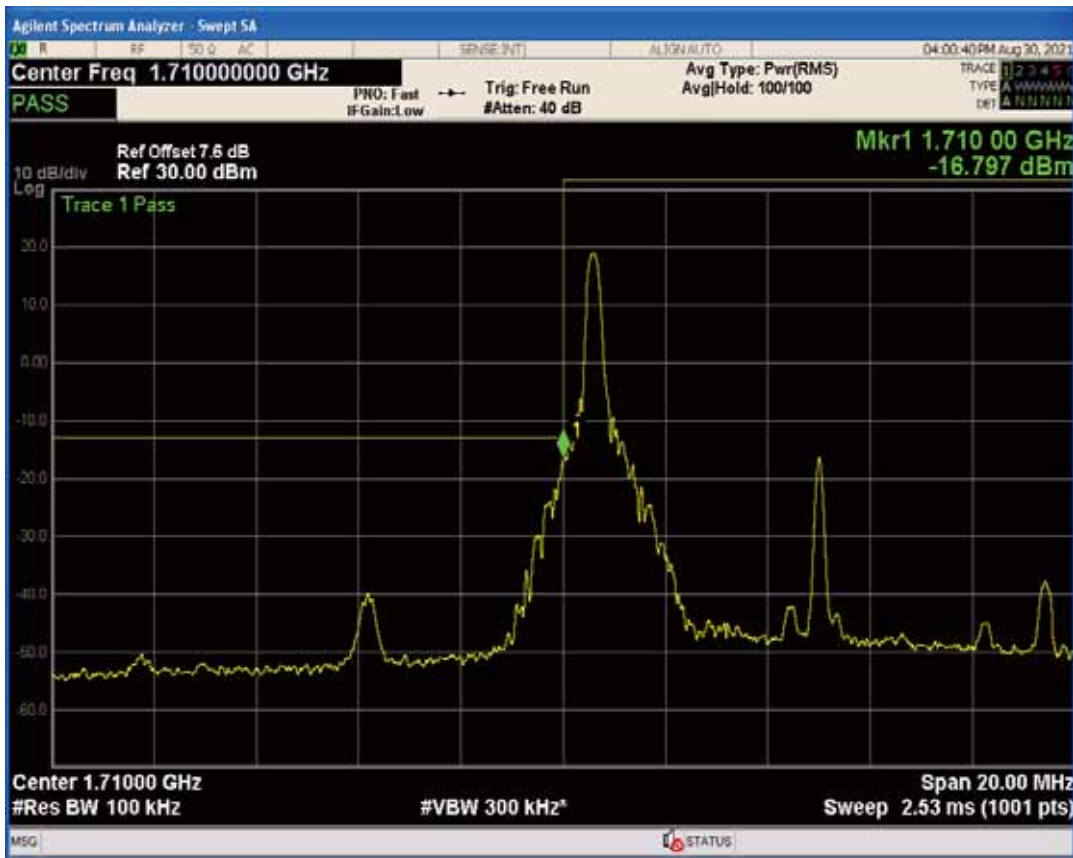

Band66 QAM16 BW=10MHz Channel=132022 RB Size=1 Position=#0

Band66 QPSK BW=10MHz Channel=132622 RB Size=1 Position=#0