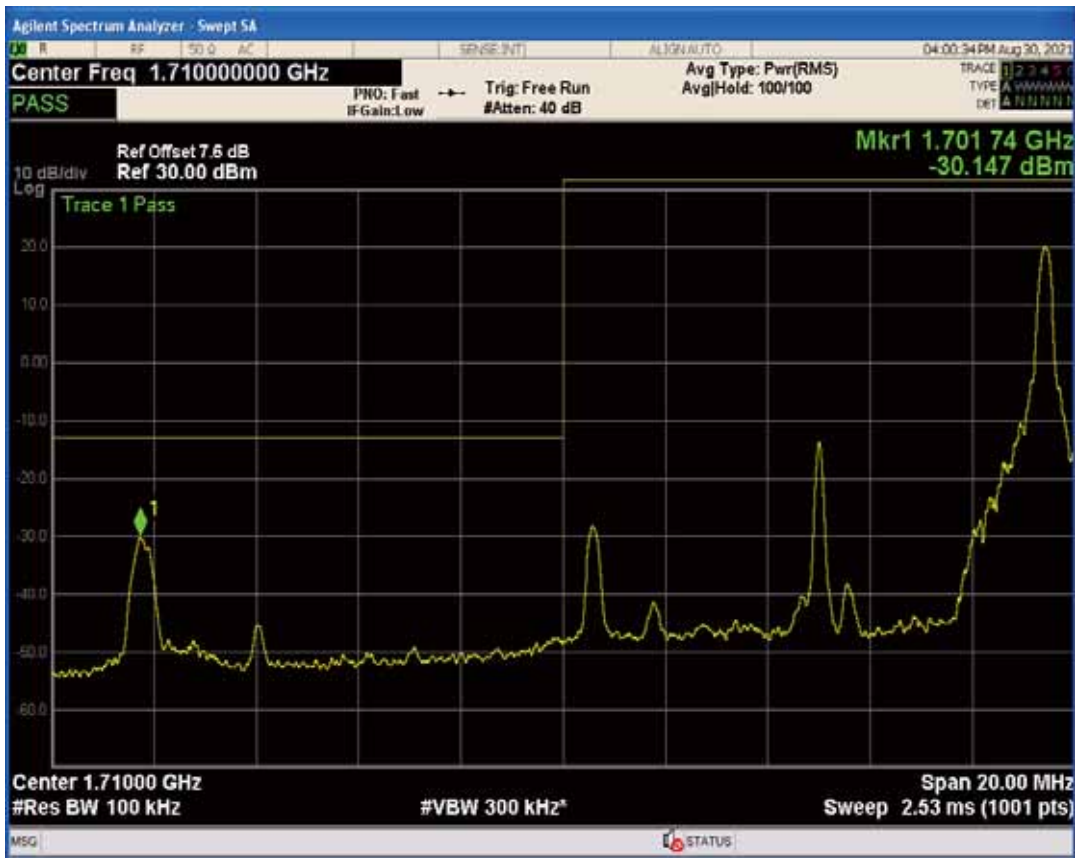

Band66 QPSK BW=10MHz Channel=132022 RB Size=1 Position=#Max

Band66 QPSK BW=10MHz Channel=132022 RB Size=1 Position=#0