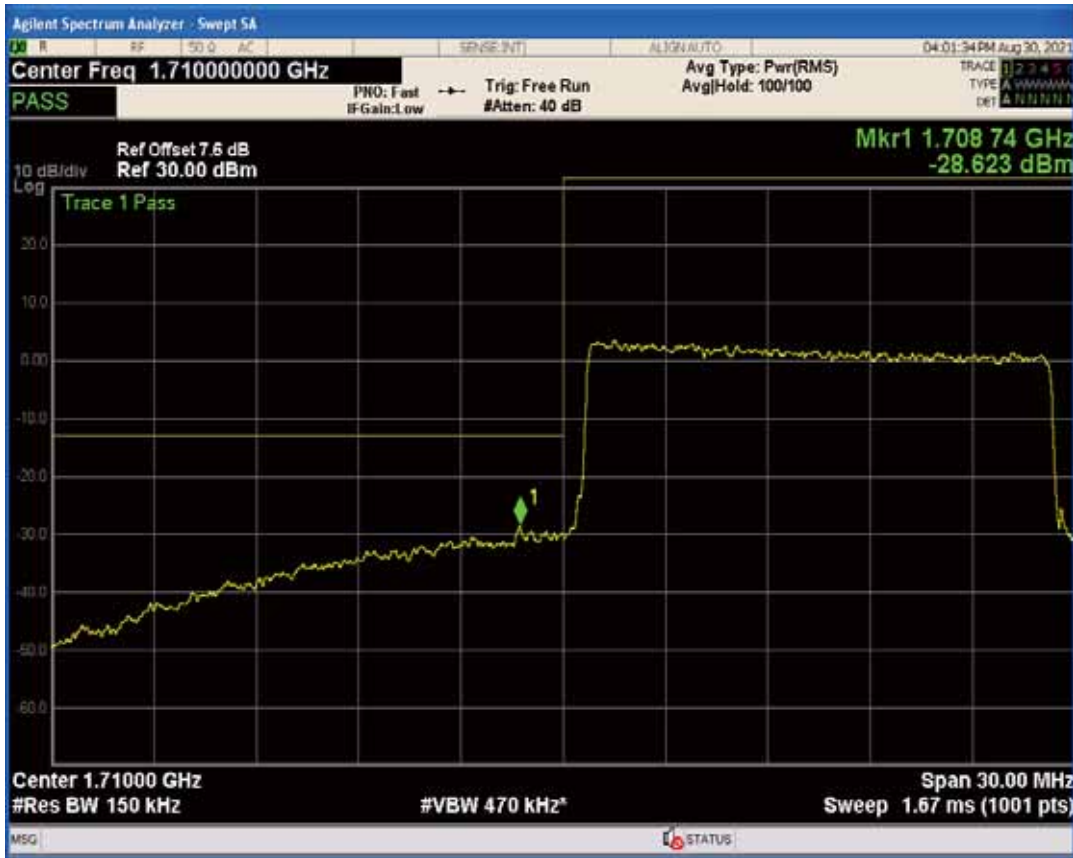

Band66 QAM16 BW=15MHz Channel=132047 RB Size=1 Position=#0

Band66 QPSK BW=15MHz Channel=132047 RB Size=75 Position=#0

Band66 QAM16 BW=15MHz Channel=132047 RB Size=1 Position=#Max

Band66 QAM16 BW=15MHz Channel=132047 RB Size=75 Position=#0