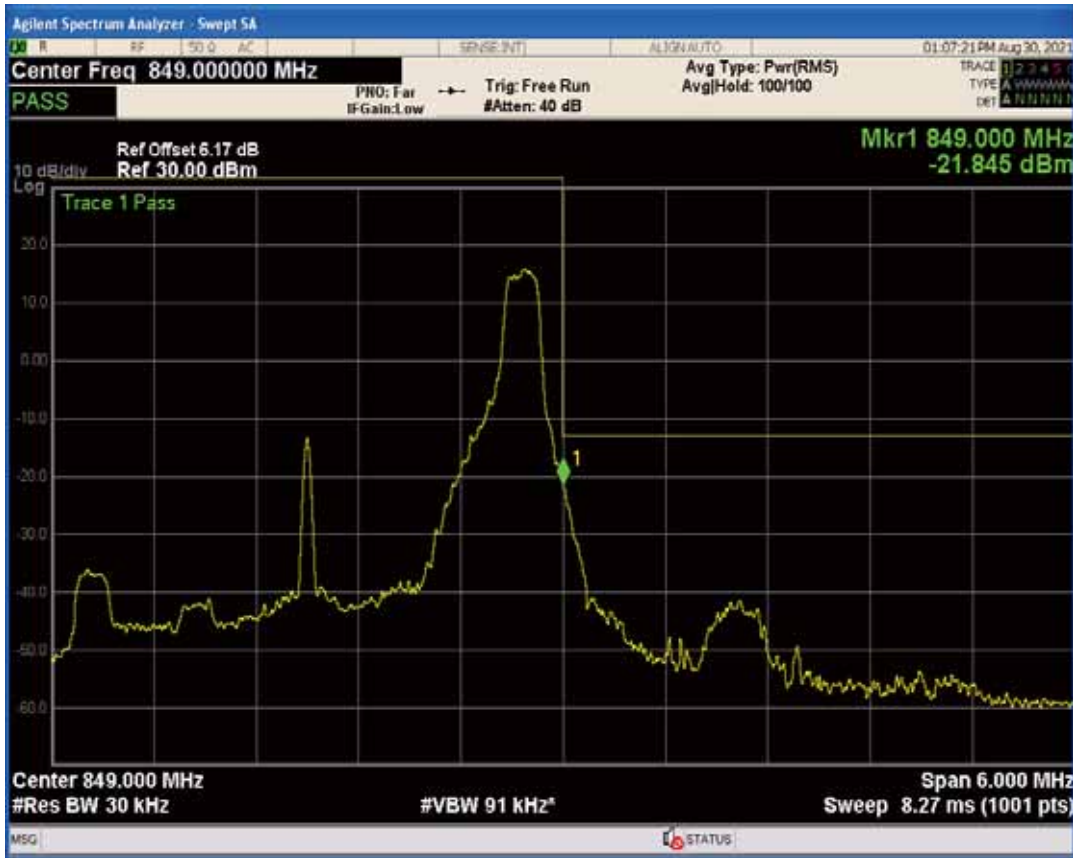

Band5 QPSK BW=3MHz Channel=20635 RB Size=1 Position=#Max

Band5 QPSK BW=3MHz Channel=20635 RB Size=15 Position=#0