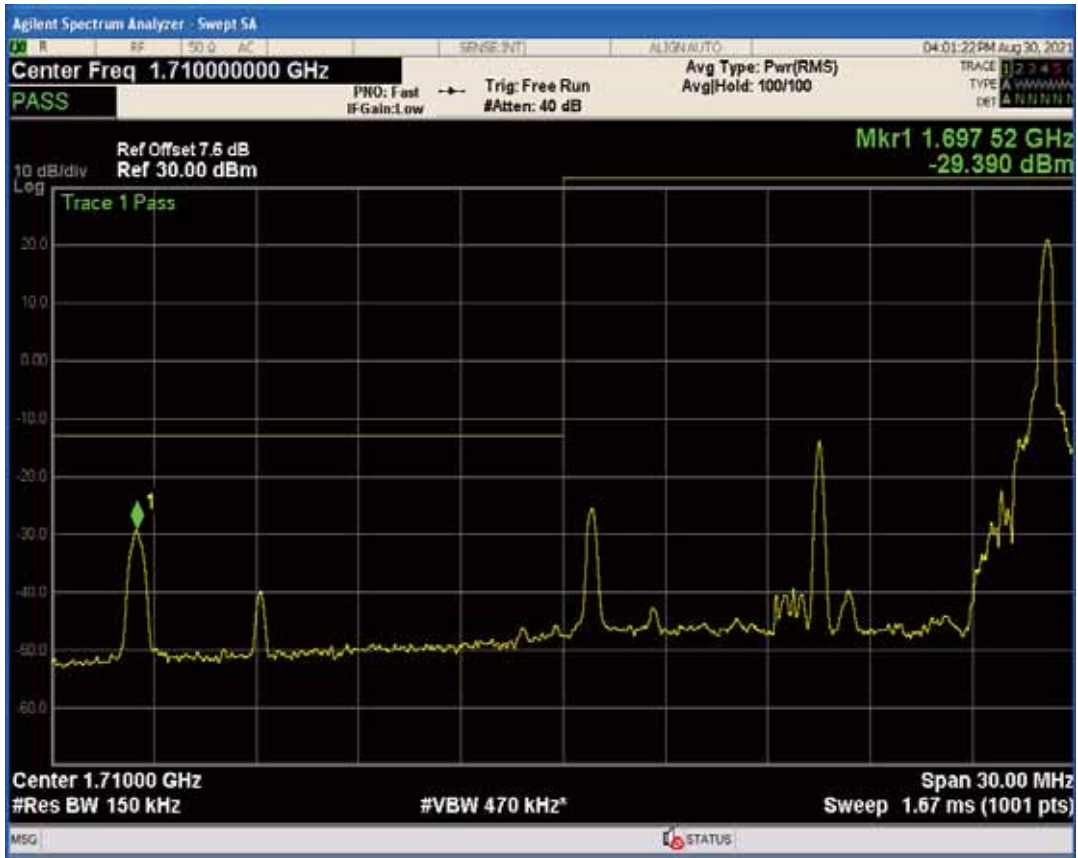

Band66 QAM16 BW=10MHz Channel=132622 RB Size=1 Position=#Max

Band66 QPSK BW=15MHz Channel=132047 RB Size=1 Position=#0

Band66 QAM16 BW=10MHz Channel=132622 RB Size=50 Position=#0

Band66 QPSK BW=15MHz Channel=132047 RB Size=1 Position=#Max