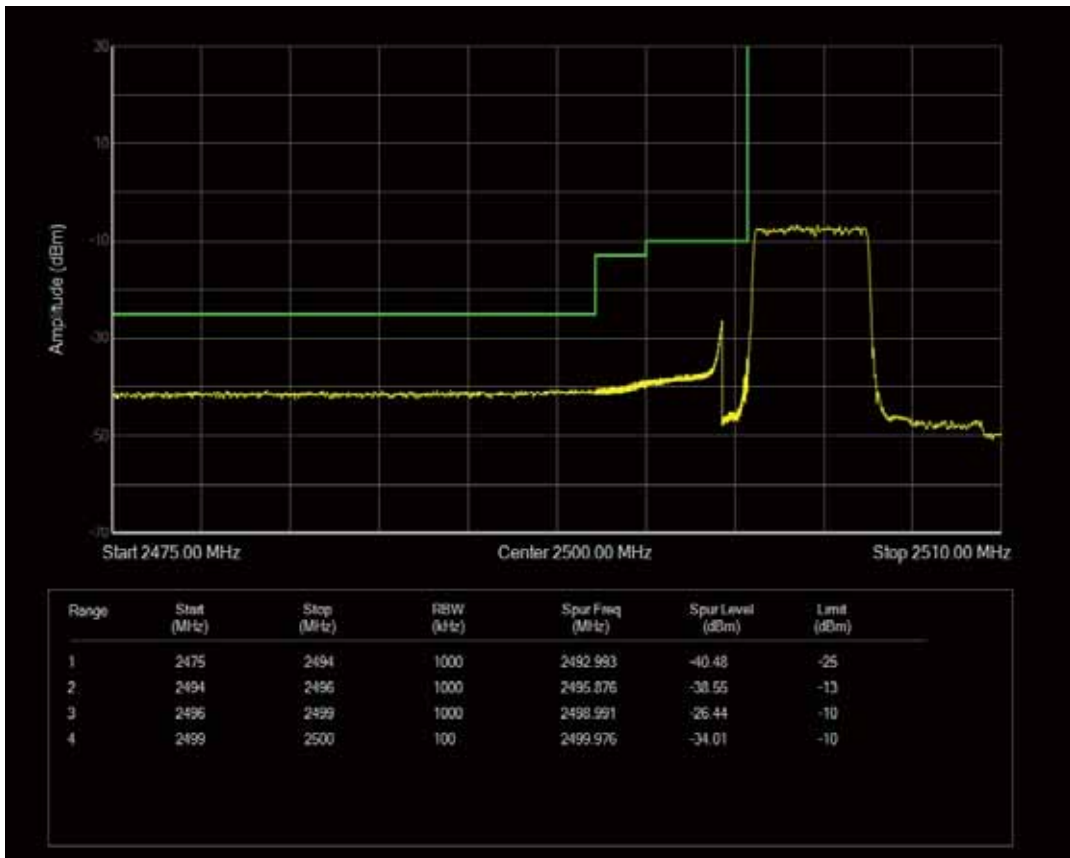

Band7 QPSK BW=5MHz Channel=20775 RB Size=25 Position=#0

Band7 QAM16 BW=5MHz Channel=20775 RB Size=1 Position=#0