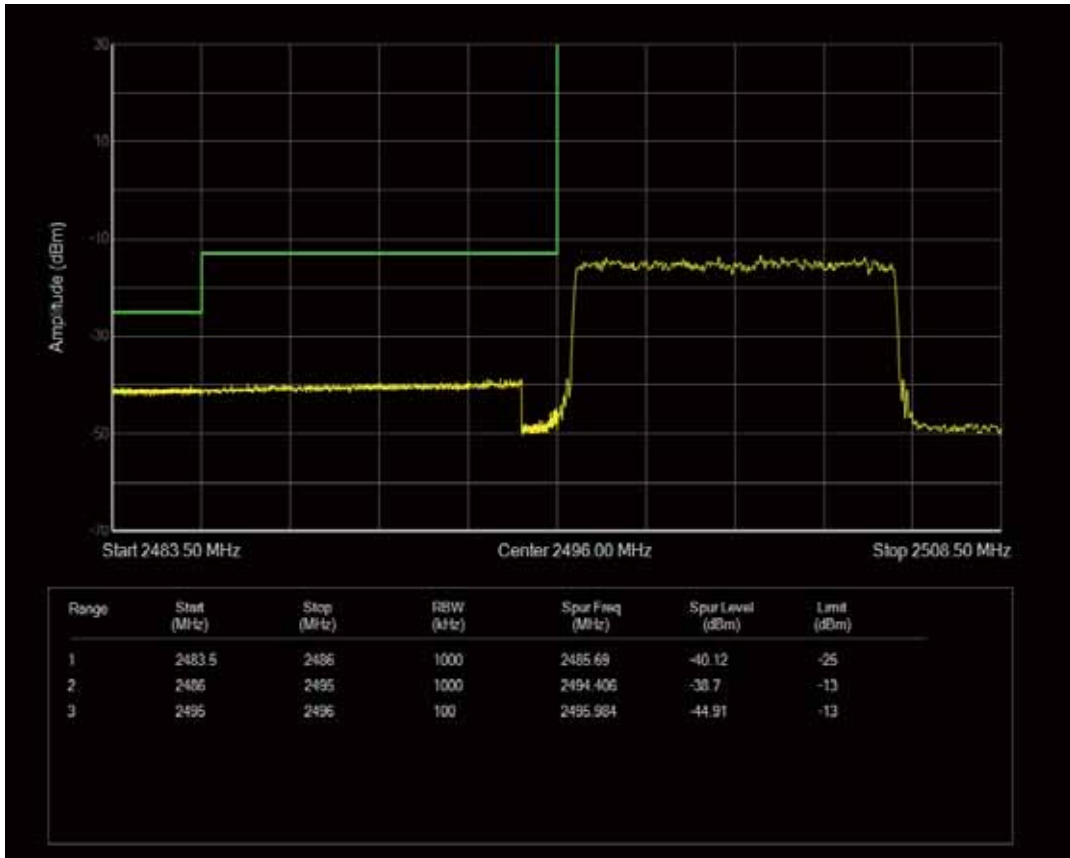

Band41 QPSK BW=10MHz Channel=39700 RB Size=50 Position=#0

Band41 QAM16 BW=10MHz Channel=39700 RB Size=1 Position=#0

Band41 QAM16 BW=10MHz Channel=39700 RB Size=1 Position=#Max

Band41 QAM16 BW=10MHz Channel=39700 RB Size=50 Position=#0