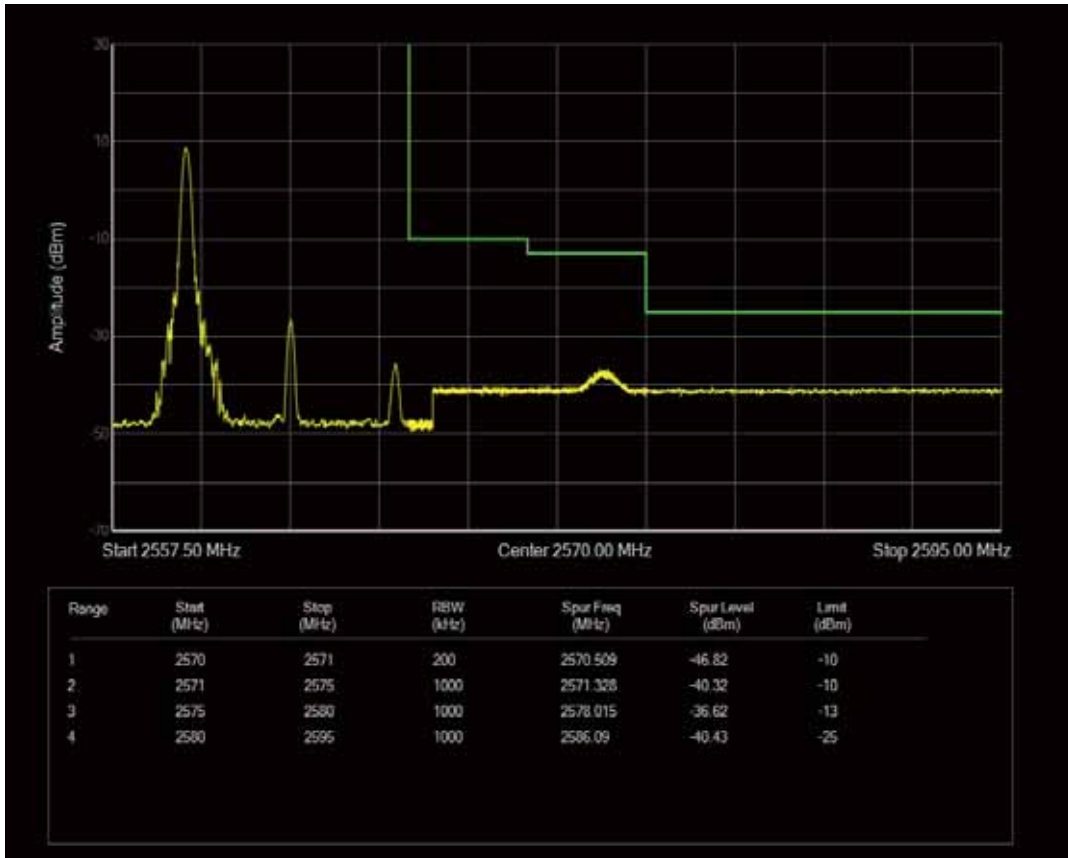

Band7 QPSK BW=10MHz Channel=21400 RB Size=1 Position=#Max

Band7 QPSK BW=10MHz Channel=21400 RB Size=1 Position=#0

Band7 QPSK BW=10MHz Channel=21400 RB Size=50 Position=#0

Band7 QAM16 BW=10MHz Channel=21400 RB Size=1 Position=#0