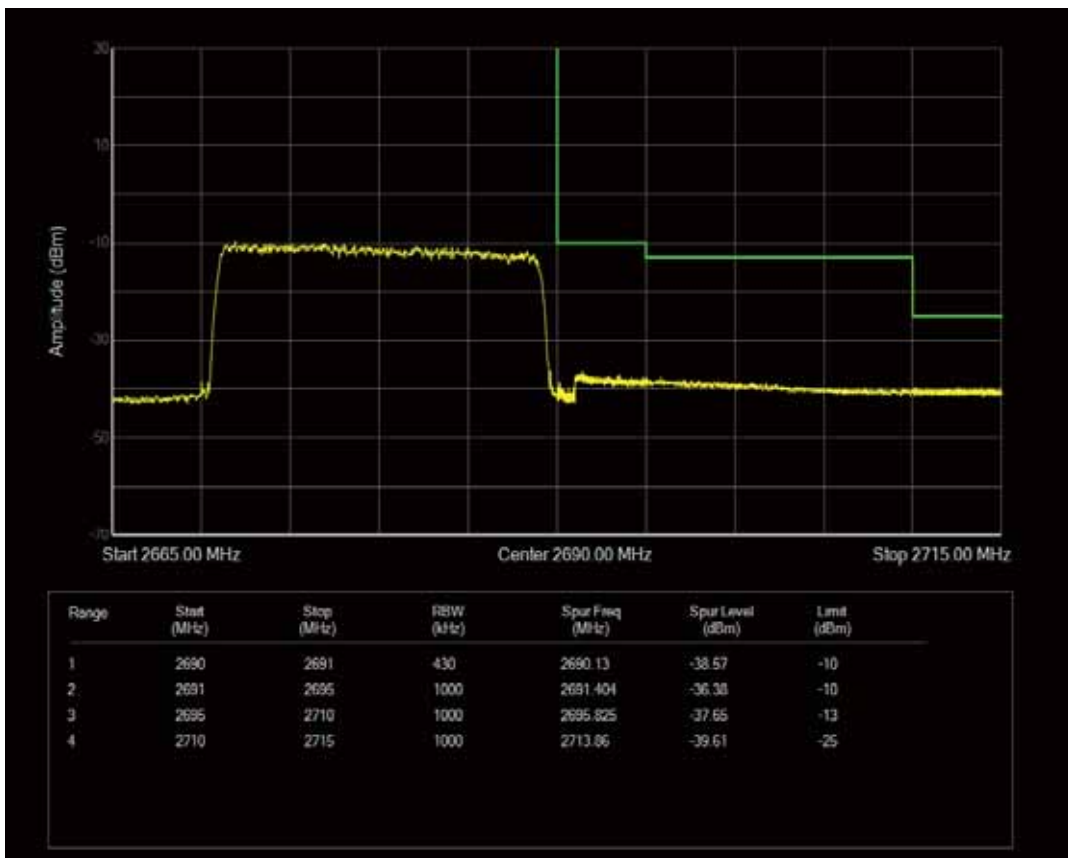

Band41 QAM16 BW=20MHz Channel=41490 RB Size=100 Position=#0

Band41 QAM16 BW=20MHz Channel=41490 RB Size=1 Position=#Max