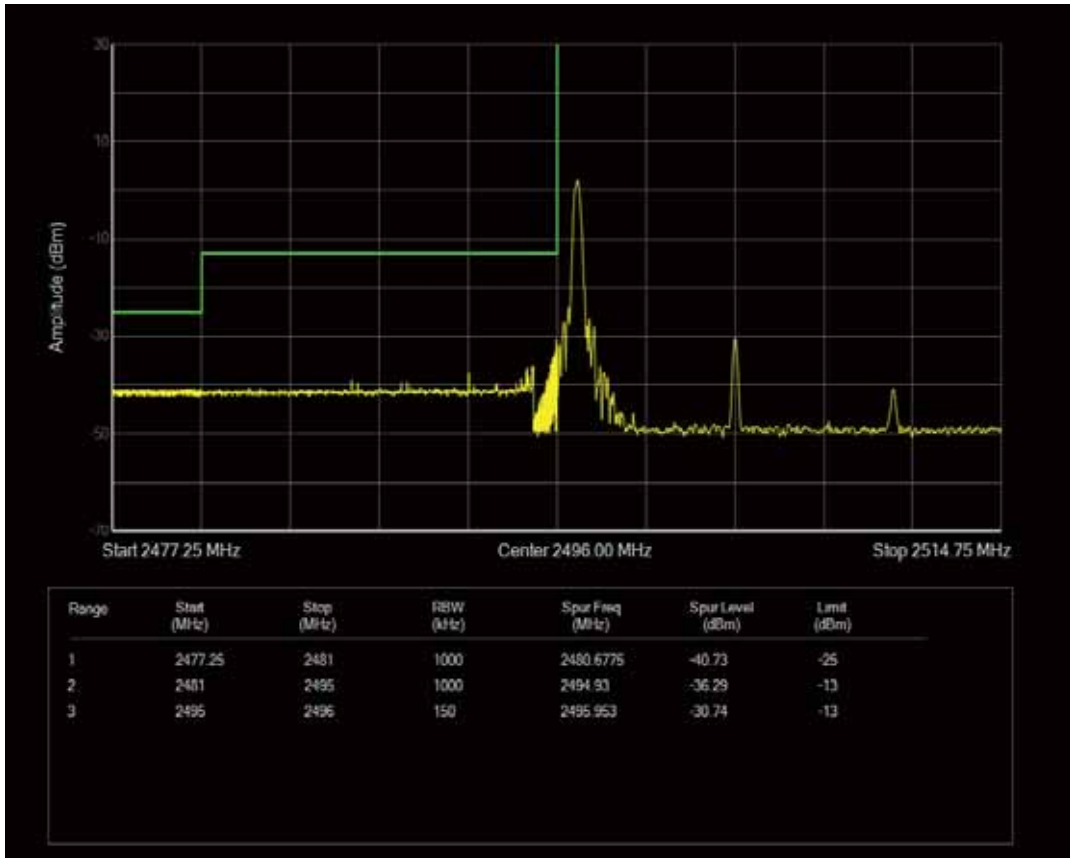

Band41 QAM16 BW=15MHz Channel=39725 RB Size=1 Position=#0

Band41 QAM16 BW=15MHz Channel=39725 RB Size=1 Position=#Max