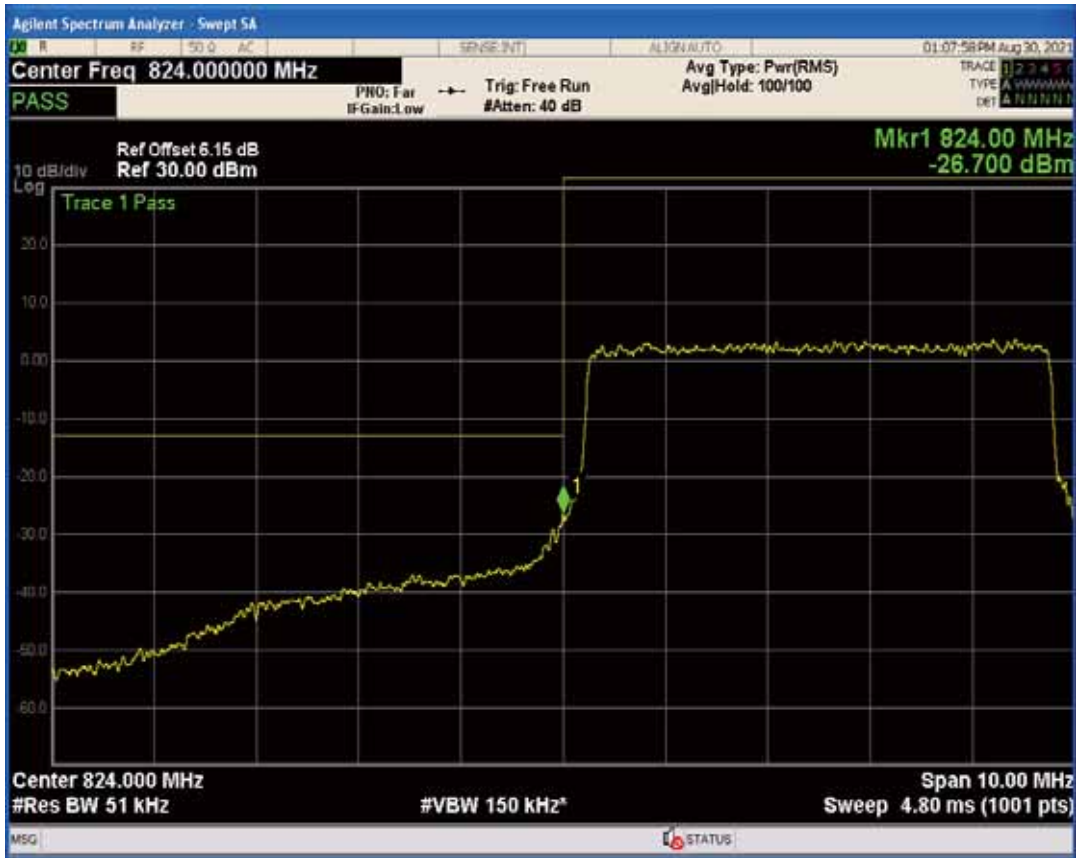

Band5 QPSK BW=5MHz Channel=20425 RB Size=25 Position=#0

Band5 QAM16 BW=5MHz Channel=20425 RB Size=1 Position=#Max