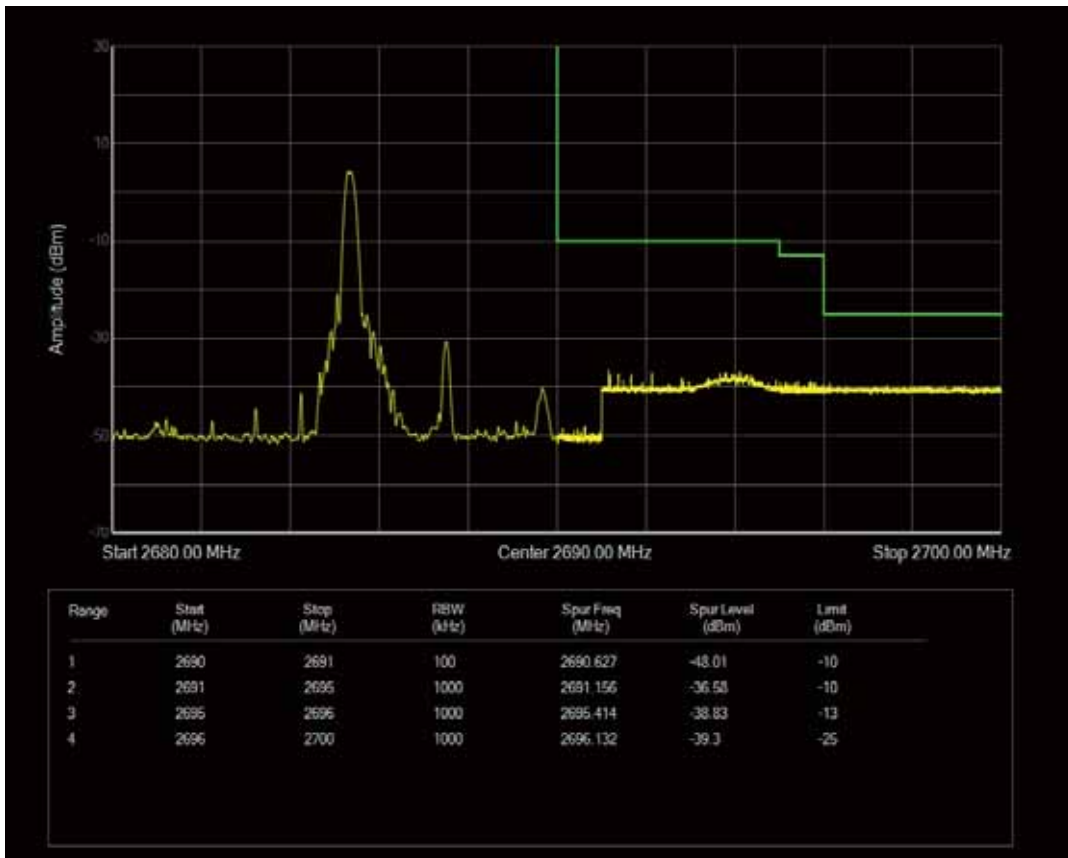

Band41 QPSK BW=5MHz Channel=41565 RB Size=1 Position=#0

Band41 QPSK BW=5MHz Channel=41565 RB Size=1 Position=#Max