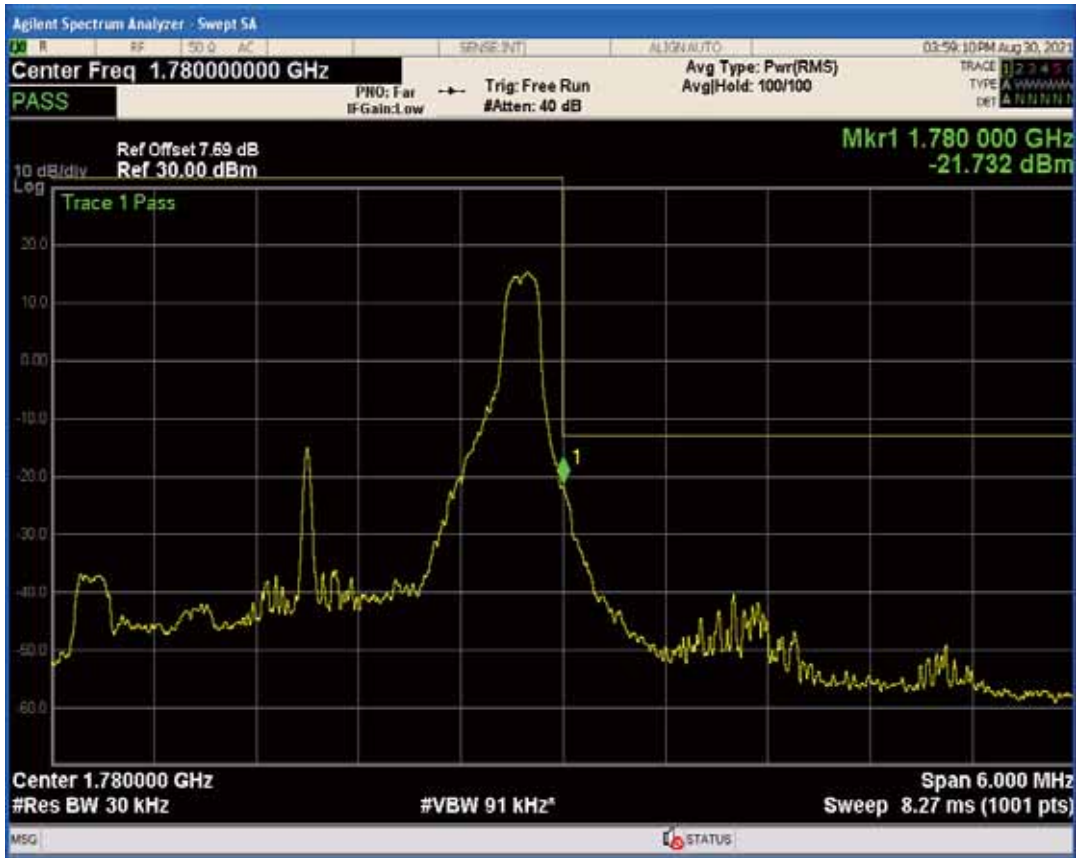

Band66 QPSK BW=3MHz Channel=132657 RB Size=1 Position=#Max

Band66 QPSK BW=3MHz Channel=132657 RB Size=15 Position=#0