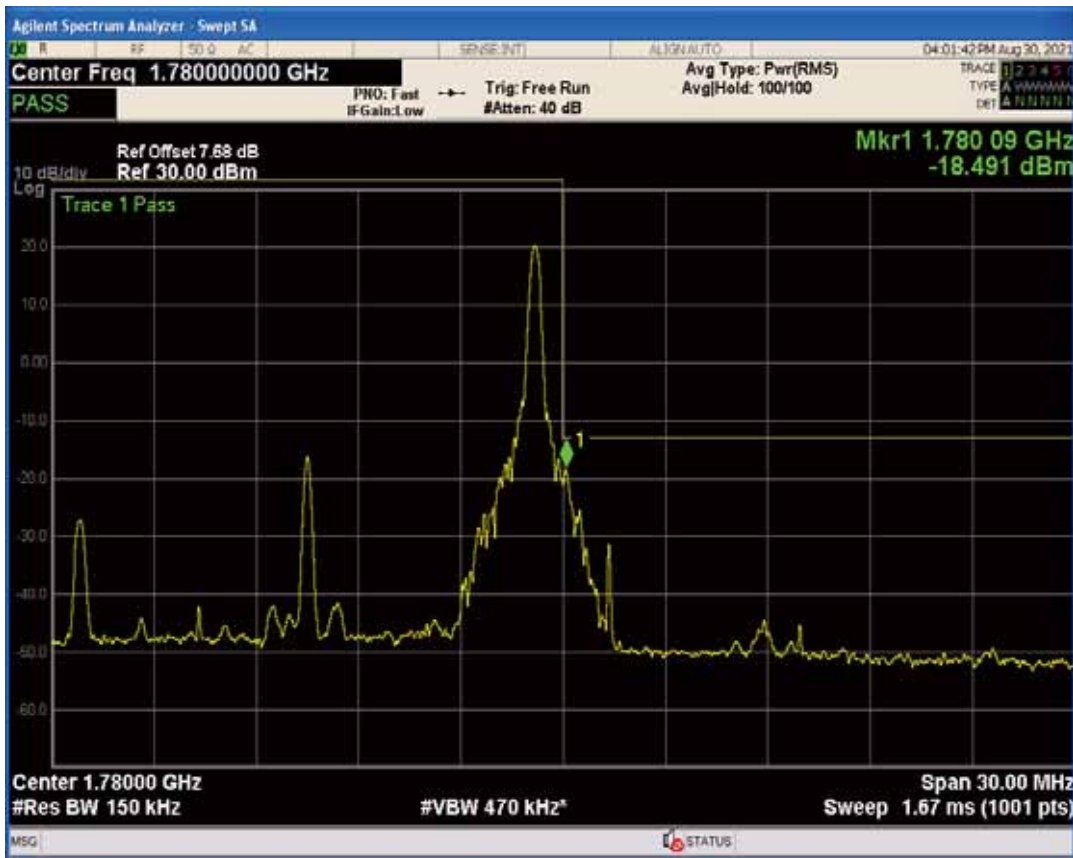

Band66 QPSK BW=15MHz Channel=132597 RB Size=1 Position=#Max

Band66 QAM16 BW=15MHz Channel=132597 RB Size=1 Position=#0