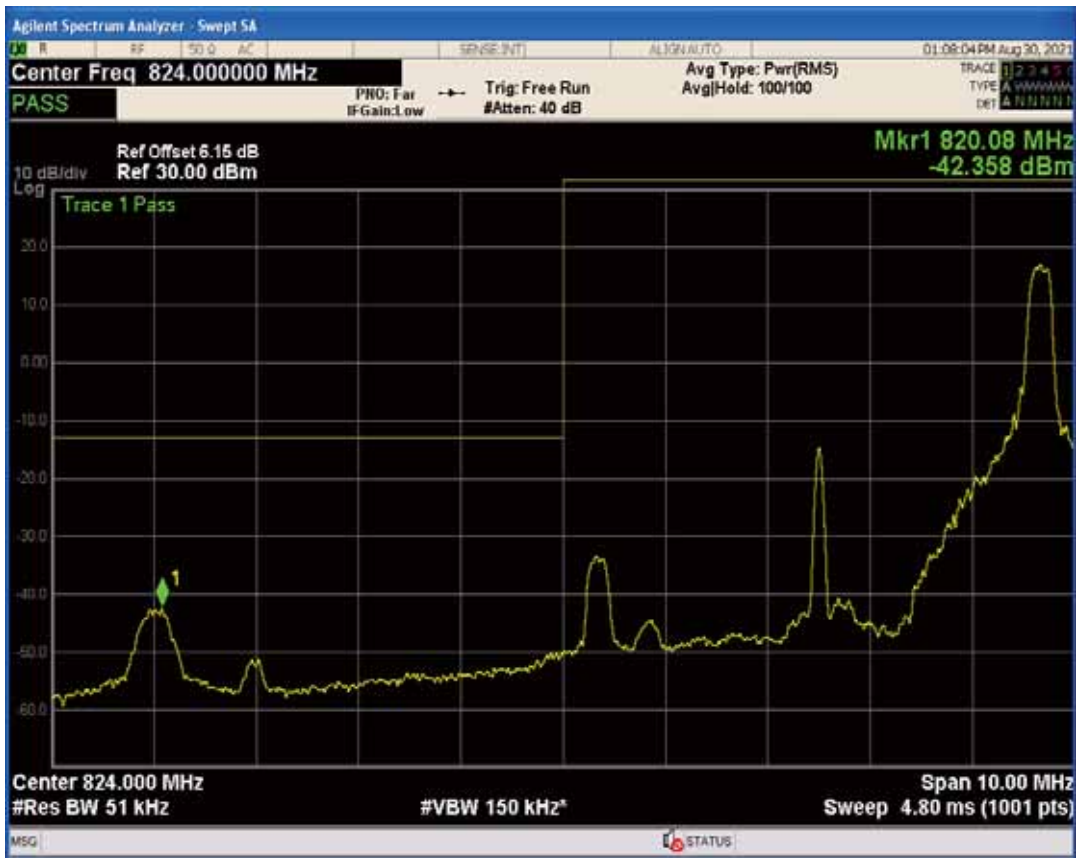

Band5 QAM16 BW=5MHz Channel=20425 RB Size=1 Position=#Max

Band5 QAM16 BW=5MHz Channel=20425 RB Size=25 Position=#0