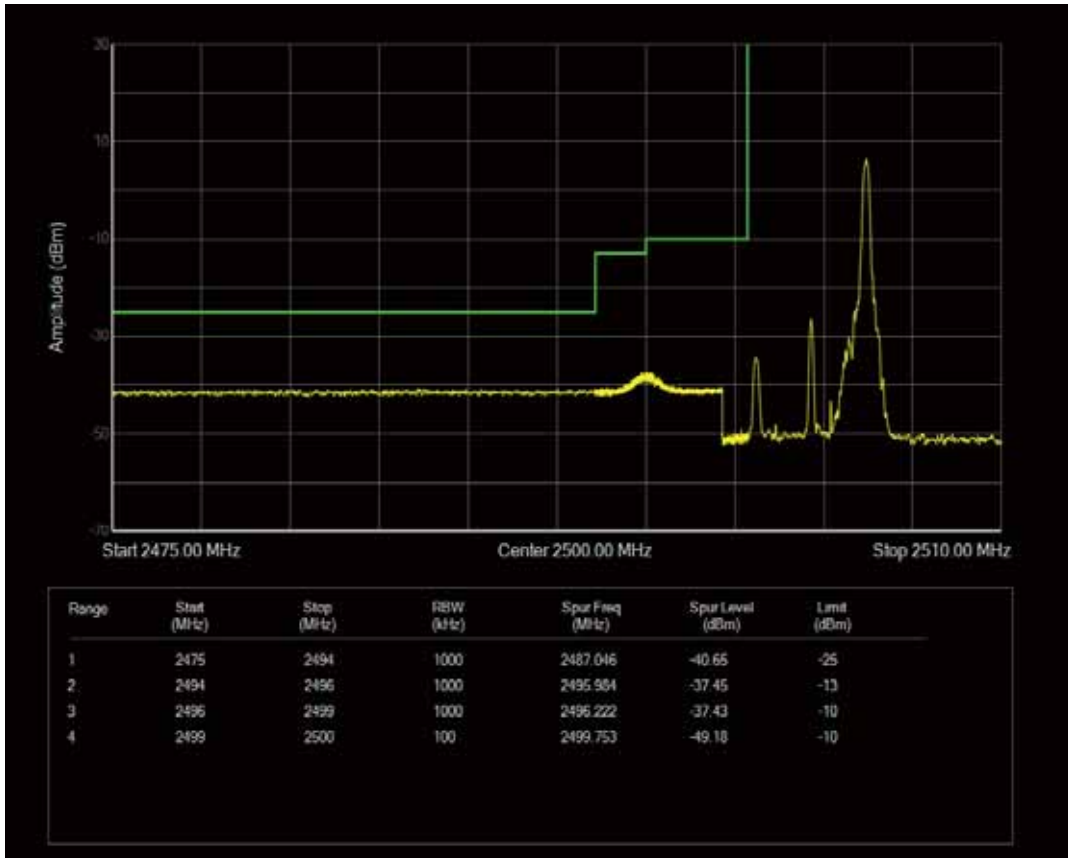

Band7 QPSK BW=5MHz Channel=20775 RB Size=25 Position=#0

Band7 QAM16 BW=5MHz Channel=20775 RB Size=1 Position=#0

Band7 QAM16 BW=5MHz Channel=20775 RB Size=25 Position=#0

Band7 QAM16 BW=5MHz Channel=20775 RB Size=1 Position=#Max