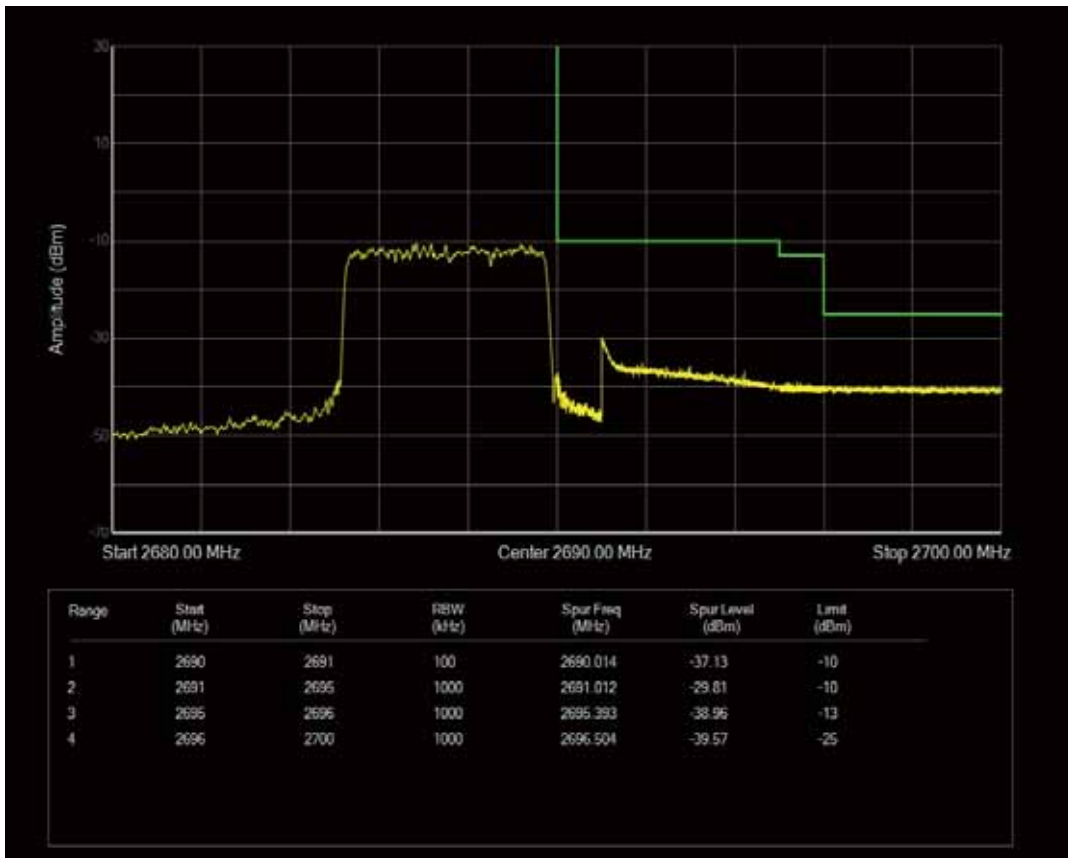

Band41 QPSK BW=5MHz Channel=41565 RB Size=25 Position=#0

Band41 QAM16 BW=5MHz Channel=41565 RB Size=1 Position=#0