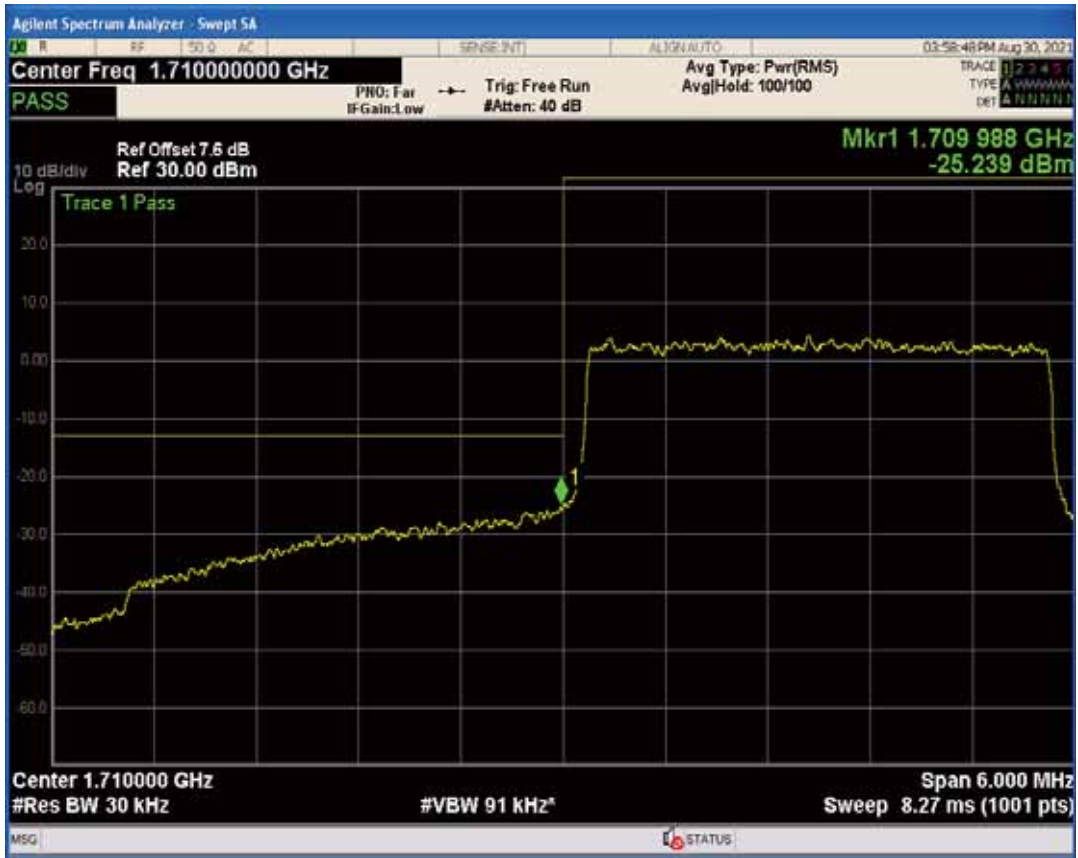

Band66 QPSK BW=3MHz Channel=131987 RB Size=15 Position=#0

Band66 QAM16 BW=3MHz Channel=131987 RB Size=1 Position=#Max