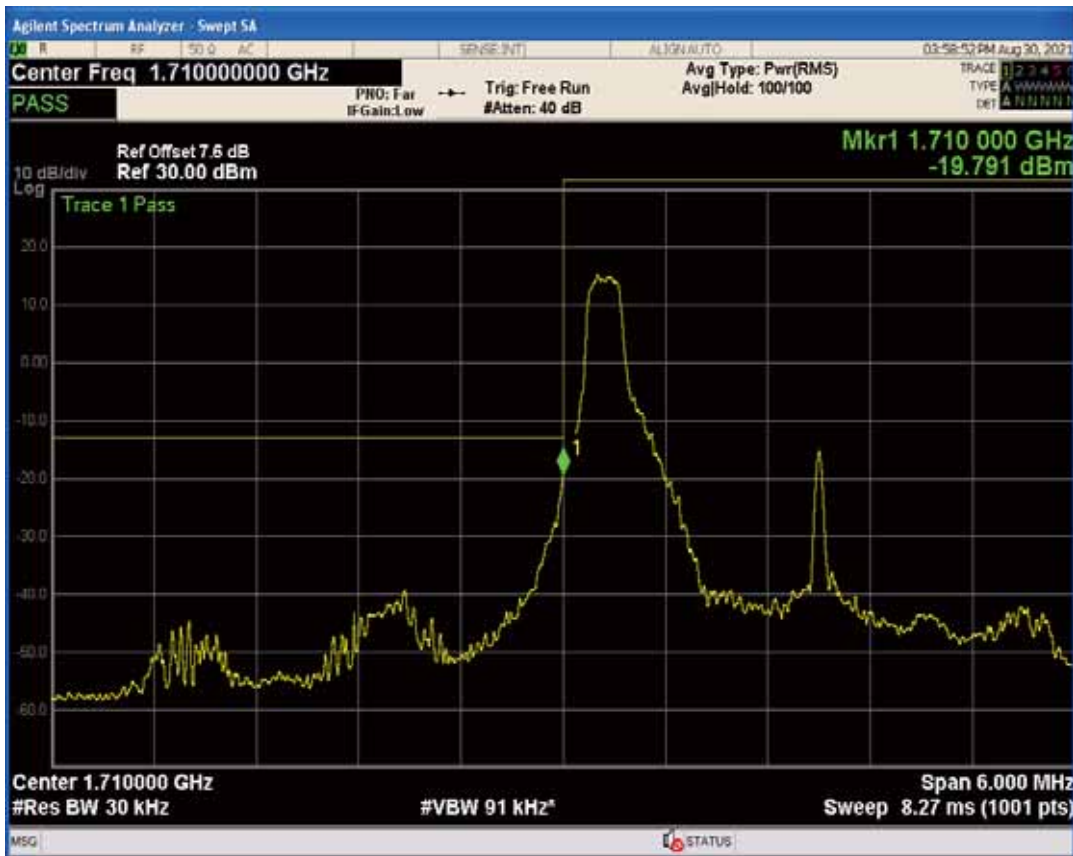

Band66 QAM16 BW=3MHz Channel=131987 RB Size=1 Position=#0

Band66 QPSK BW=3MHz Channel=131987 RB Size=15 Position=#0