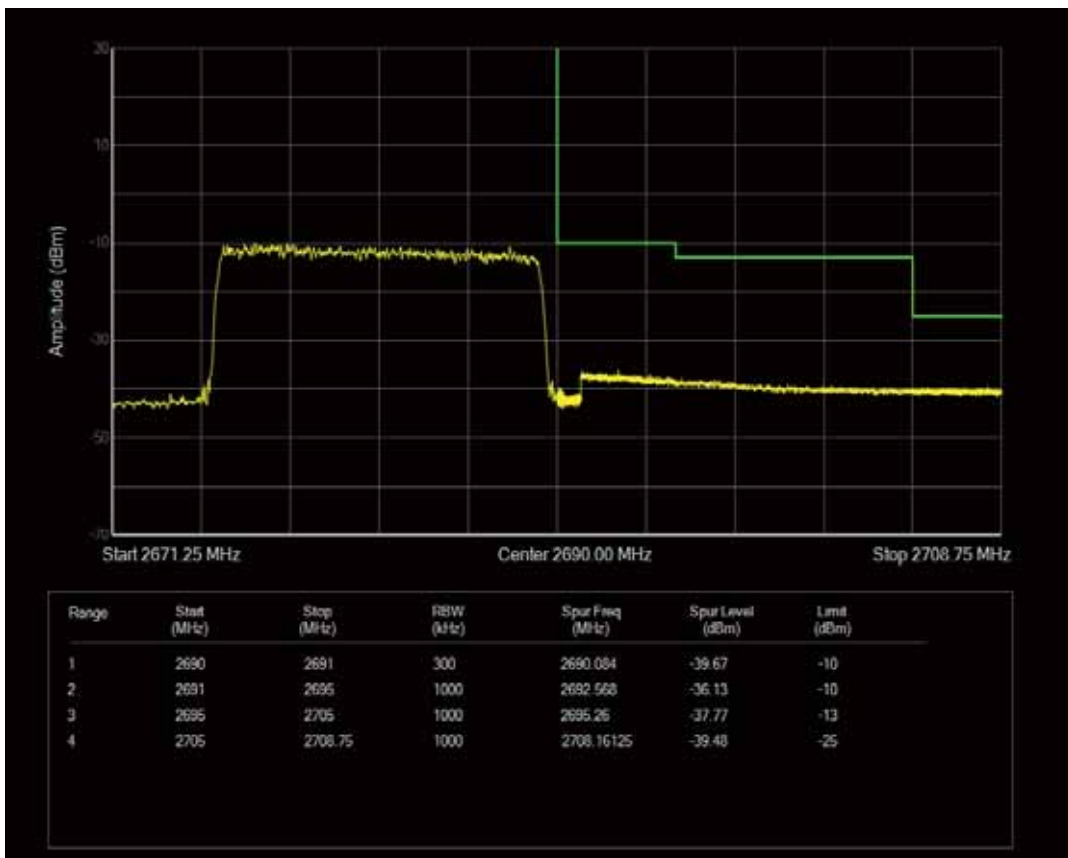

Band41 QAM16 BW=15MHz Channel=41515 RB Size=75 Position=#0

Band41 QAM16 BW=15MHz Channel=41515 RB Size=1 Position=#Max