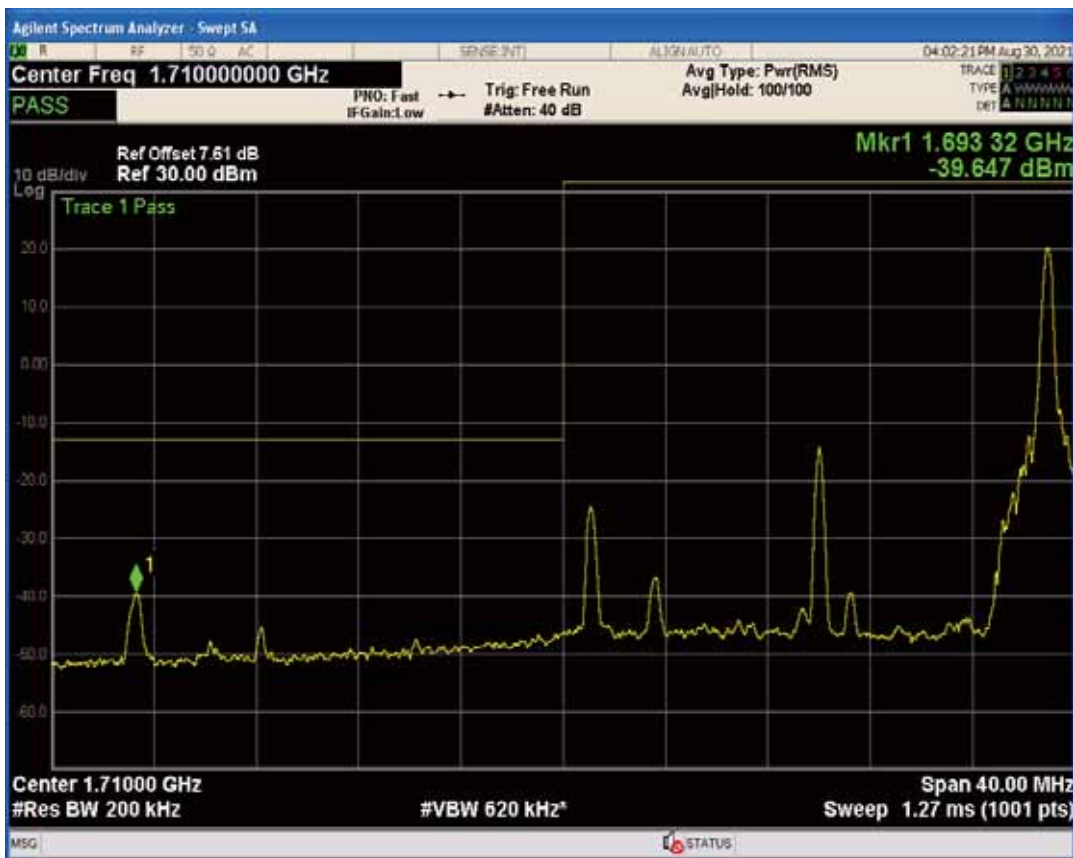

Band66 QAM16 BW=20MHz Channel=132072 RB Size=1 Position=#Max

Band66 QAM16 BW=20MHz Channel=132072 RB Size=100 Position=#0