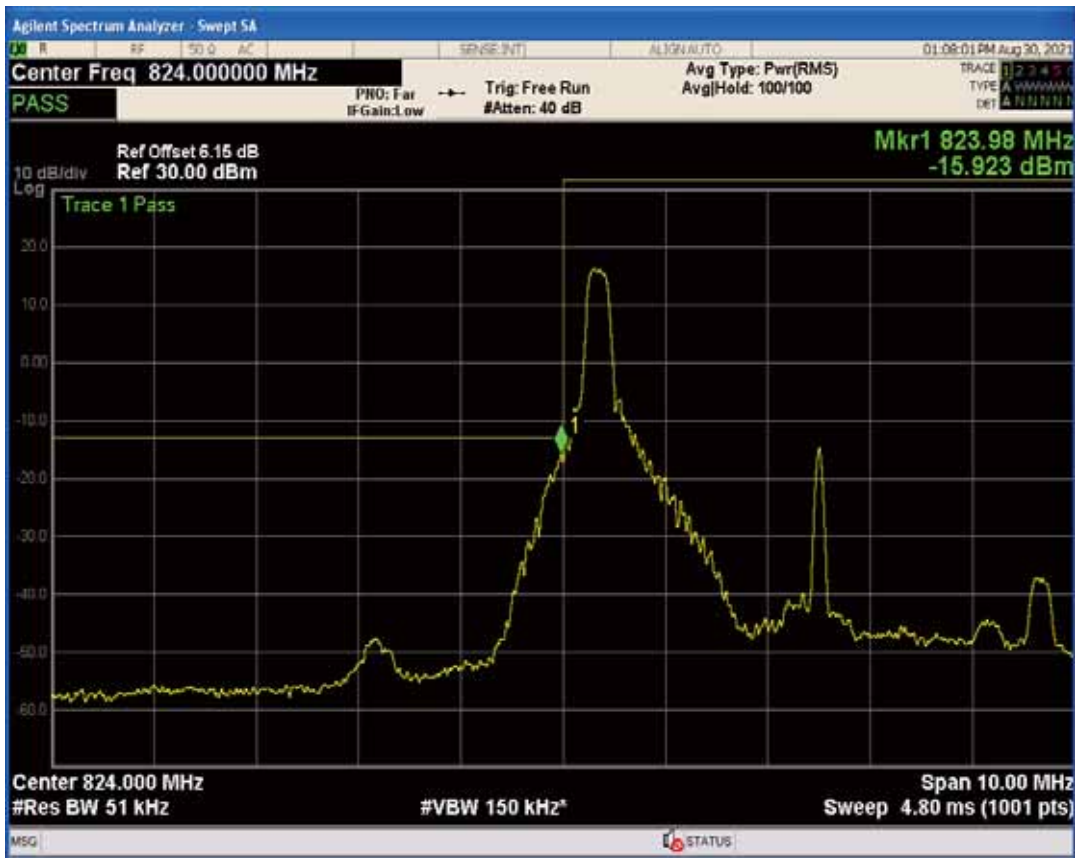

Band5 QAM16 BW=5MHz Channel=20425 RB Size=1 Position=#0

Band5 QPSK BW=5MHz Channel=20425 RB Size=25 Position=#0