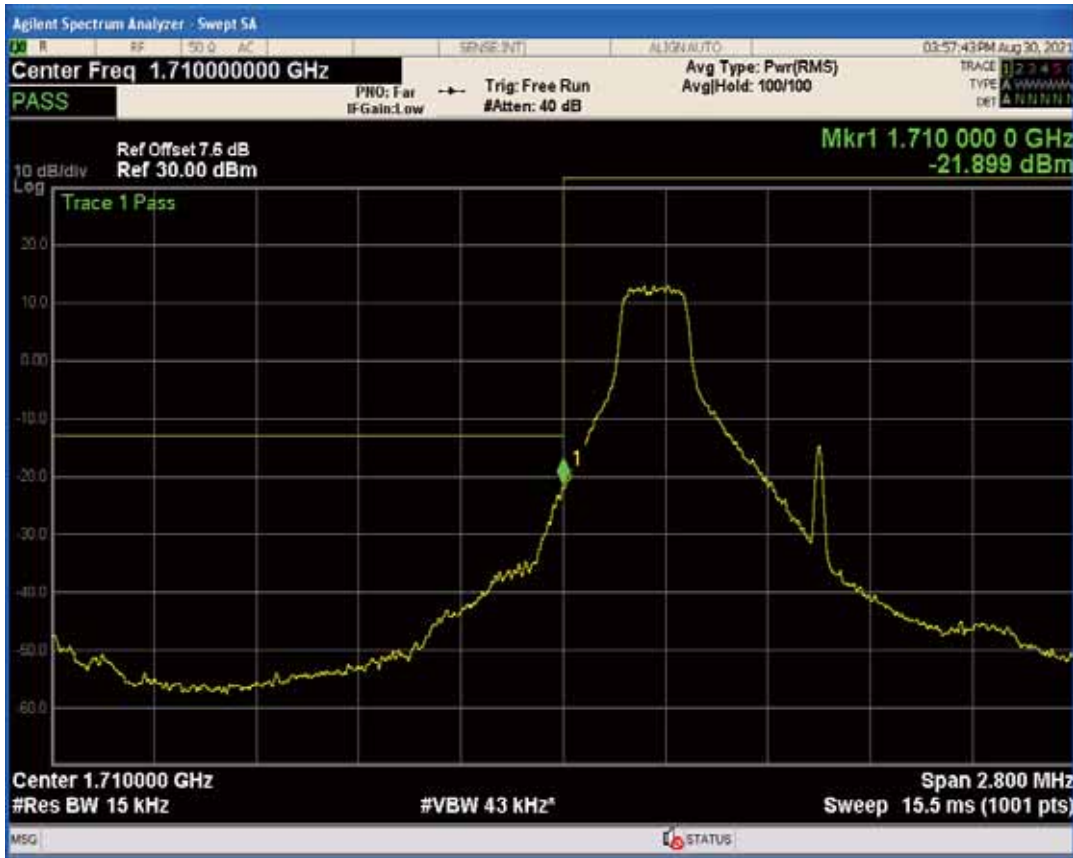

Band5 QAM16 BW=10MHz Channel=20600 RB Size=1 Position=#0

Band5 QAM16 BW=10MHz Channel=20600 RB Size=50 Position=#0

Band66 QPSK BW=1.4MHz Channel=131979 RB Size=1 Position=#Max

Band66 QPSK BW=1.4MHz Channel=131979 RB Size=1 Position=#0