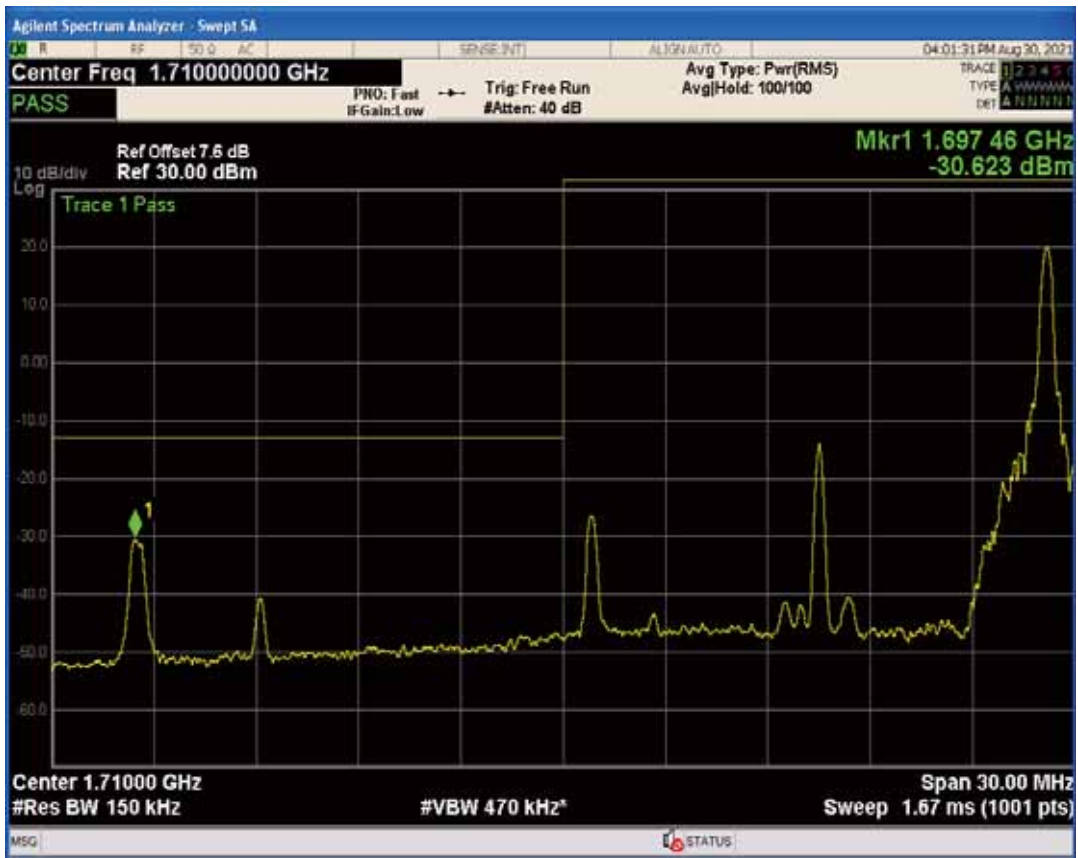

Band66 QAM16 BW=15MHz Channel=132047 RB Size=1 Position=#Max

Band66 QAM16 BW=15MHz Channel=132047 RB Size=75 Position=#0