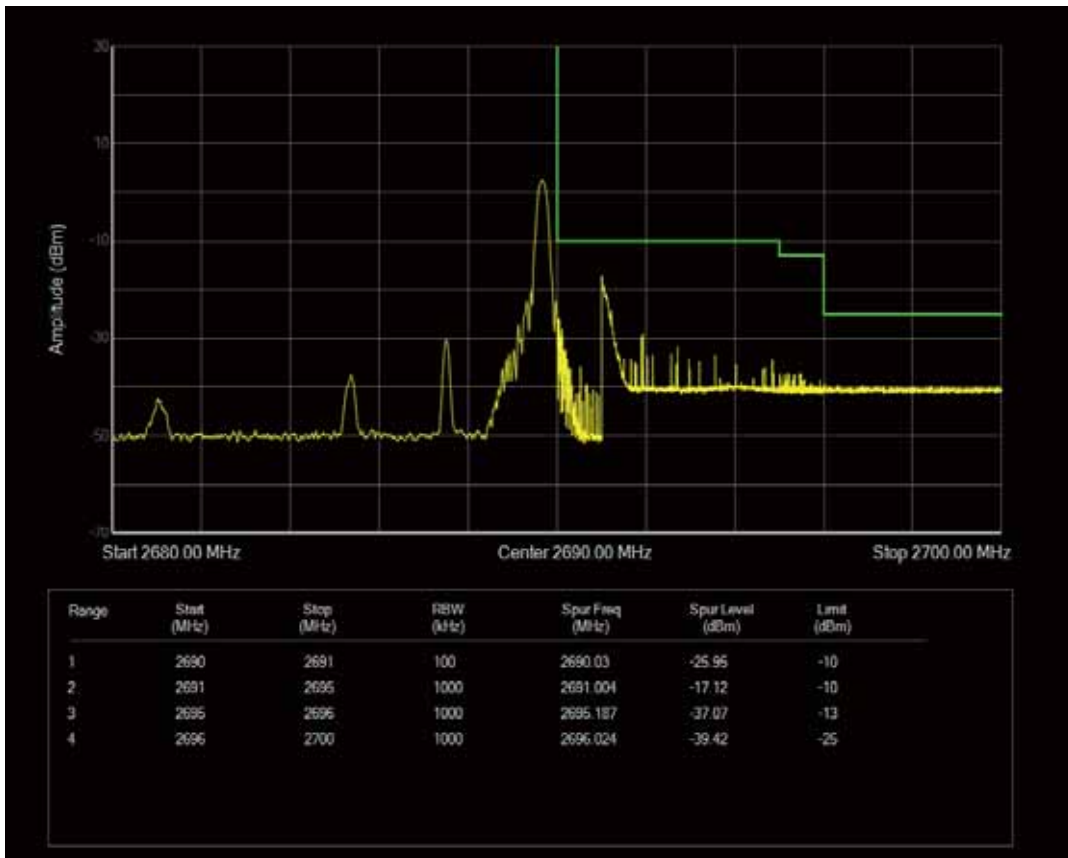

Band41 QAM16 BW=5MHz Channel=41565 RB Size=1 Position=#Max

Band41 QAM16 BW=5MHz Channel=41565 RB Size=25 Position=#0