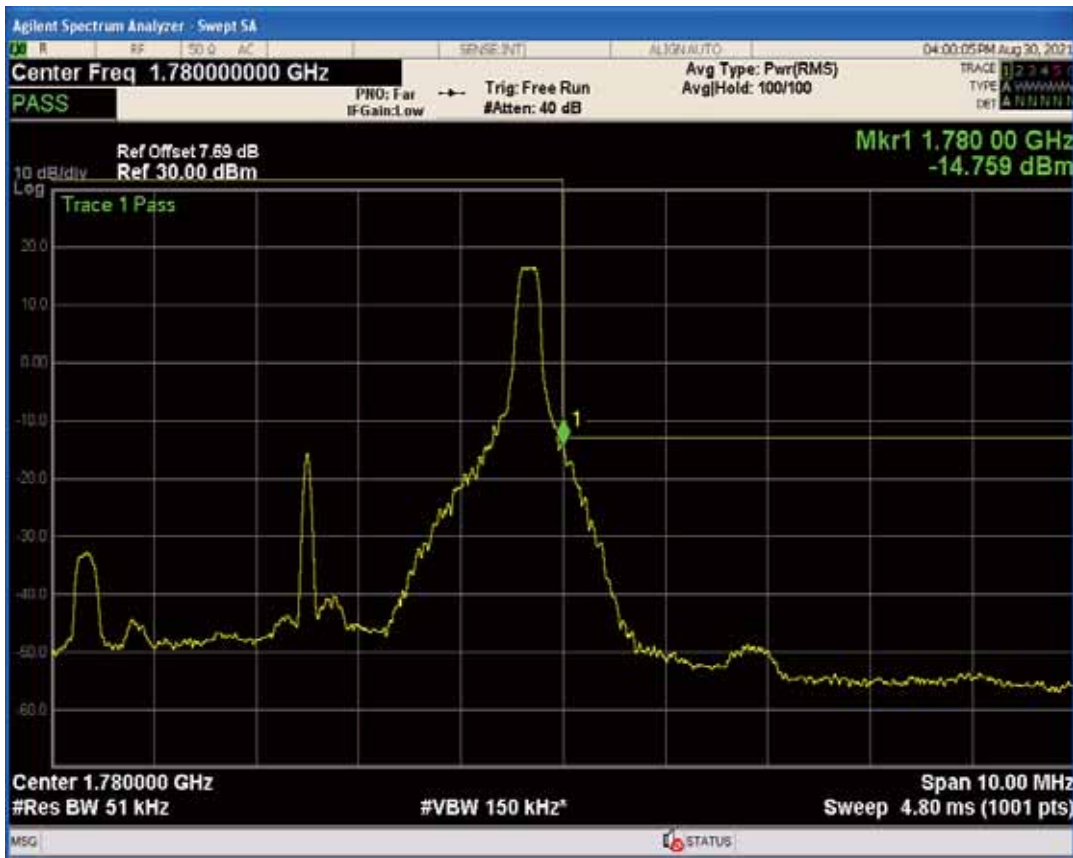

Band66 QPSK BW=5MHz Channel=132647 RB Size=1 Position=#Max

Band66 QAM16 BW=5MHz Channel=132647 RB Size=1 Position=#Max