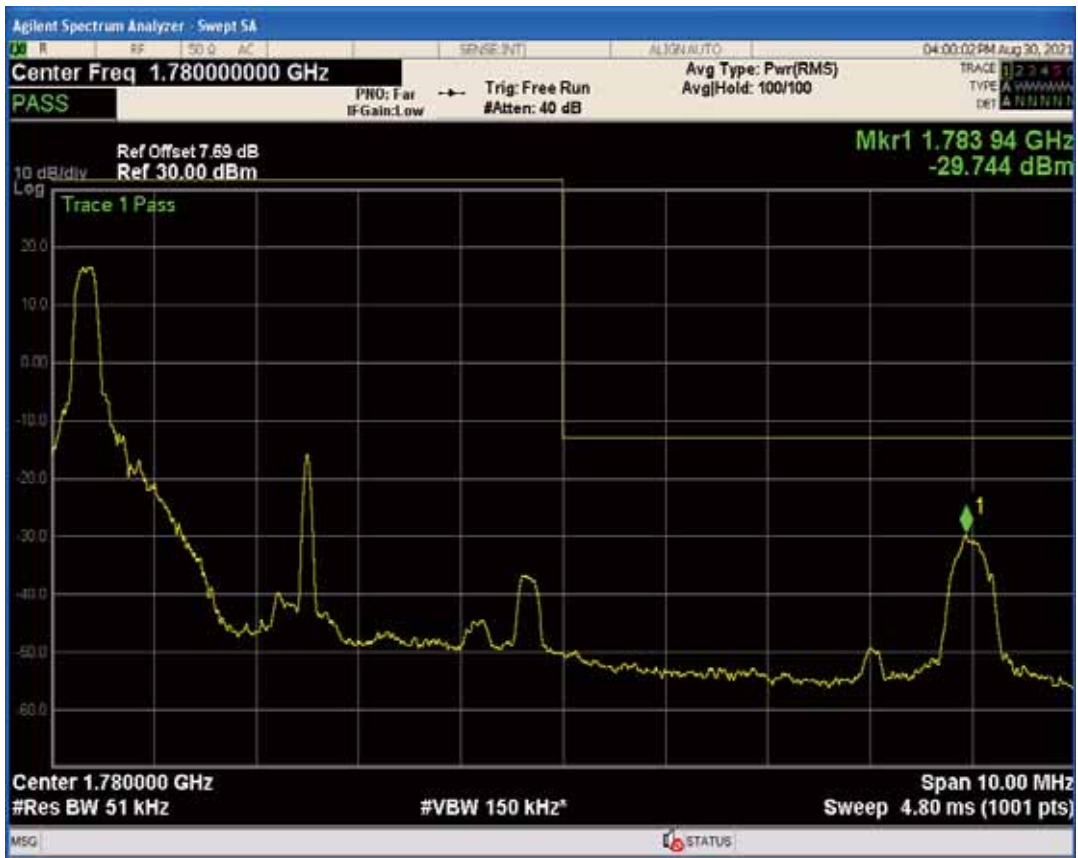

Band66 QPSK BW=5MHz Channel=132647 RB Size=1 Position=#0

Band66 QPSK BW=5MHz Channel=132647 RB Size=25 Position=#0