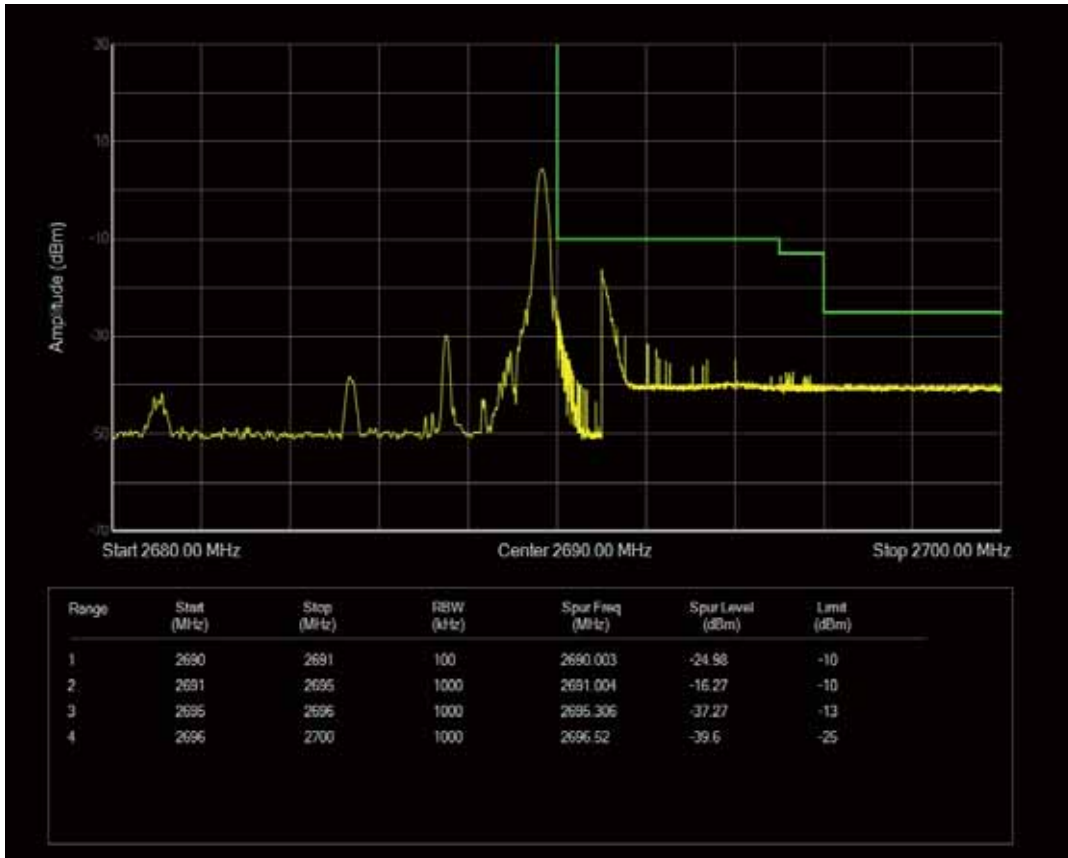

Band41 QPSK BW=5MHz Channel=41565 RB Size=1 Position=#Max

Band41 QPSK BW=5MHz Channel=41565 RB Size=25 Position=#0