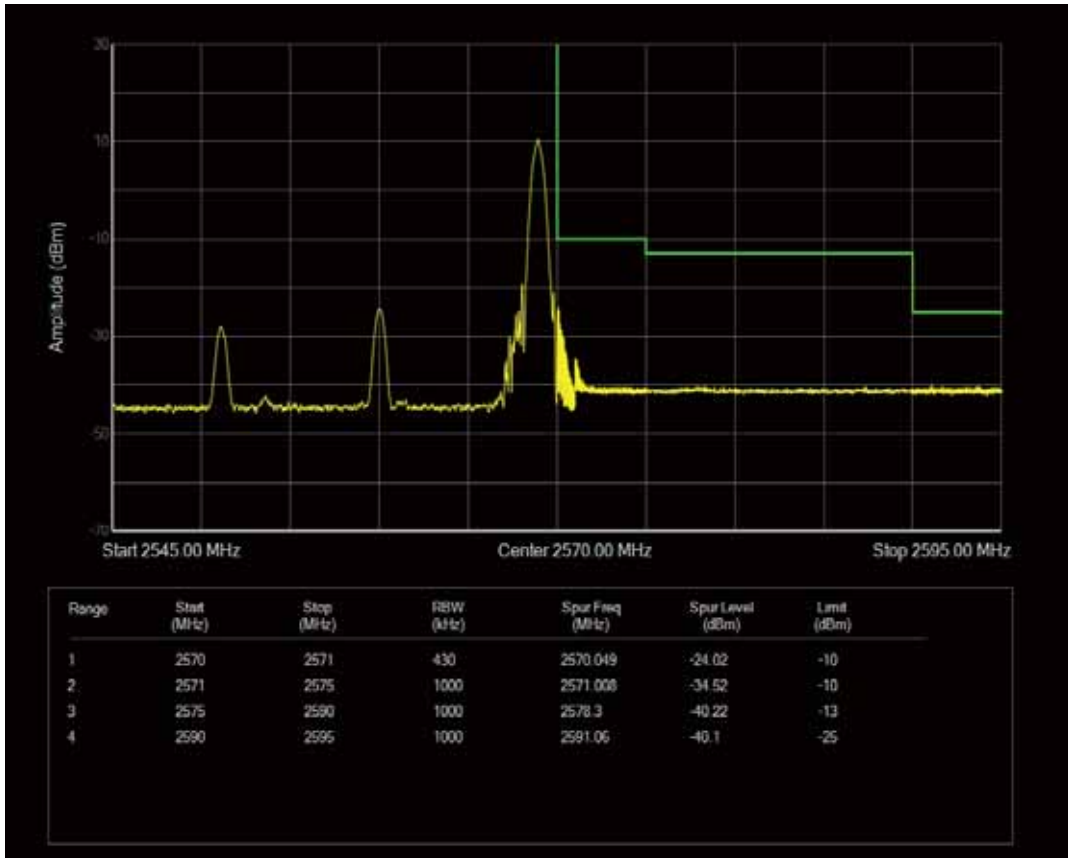

Band7 QPSK BW=20MHz Channel=21350 RB Size=1 Position=#Max

Band7 QAM16 BW=20MHz Channel=21350 RB Size=1 Position=#0