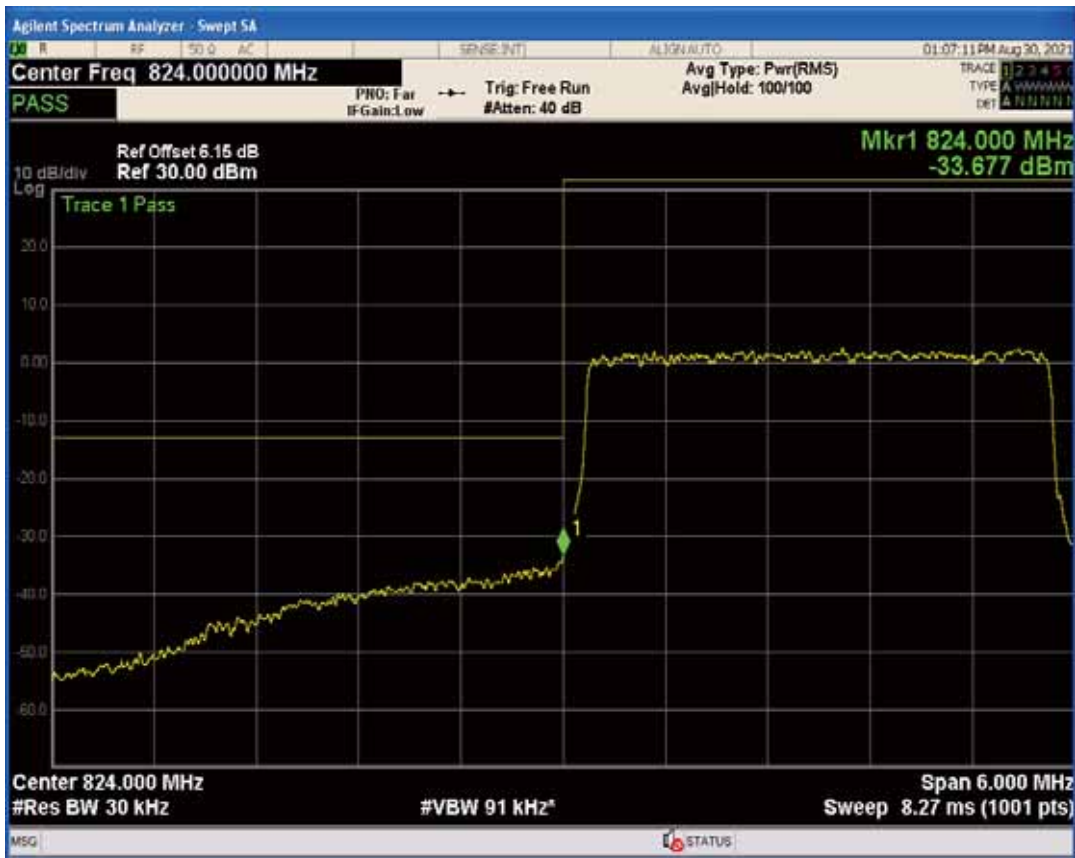

Band5 QAM16 BW=3MHz Channel=20415 RB Size=15 Position=#0

Band5 QPSK BW=3MHz Channel=20635 RB Size=1 Position=#Max