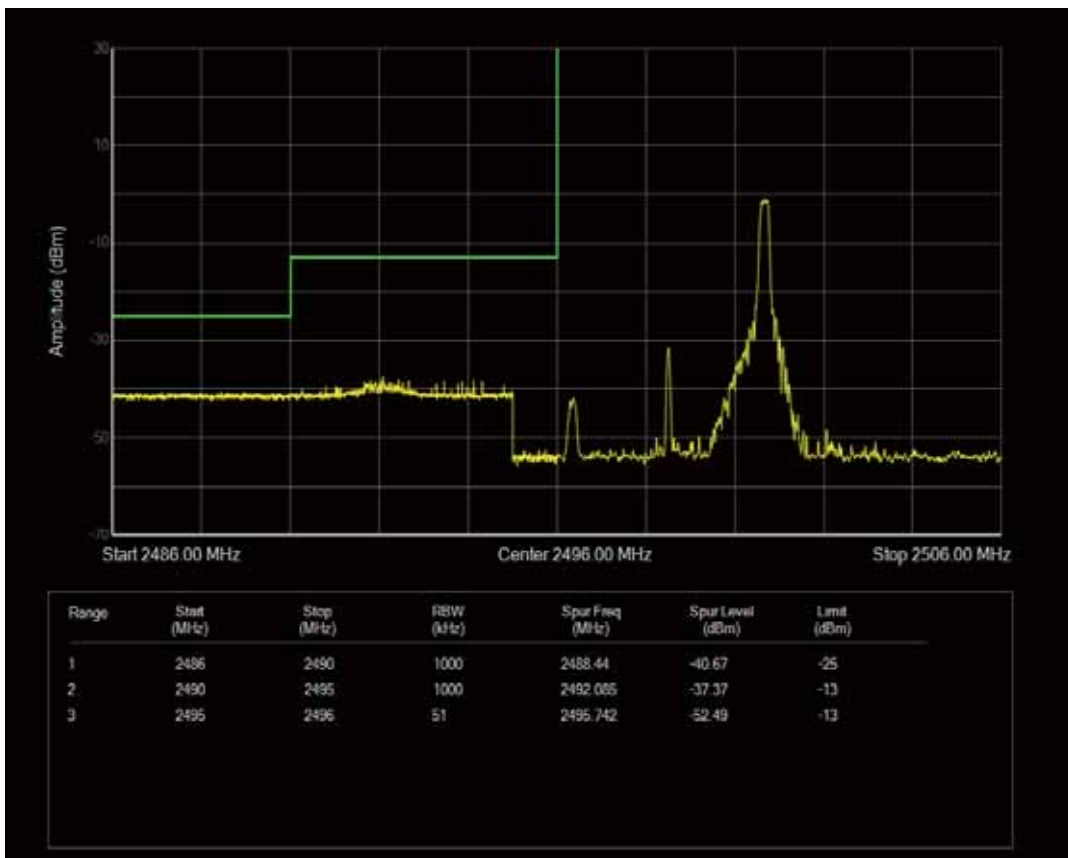

Band41 QAM16 BW=5MHz Channel=39675 RB Size=1 Position=#Max

Band41 QAM16 BW=5MHz Channel=39675 RB Size=25 Position=#0