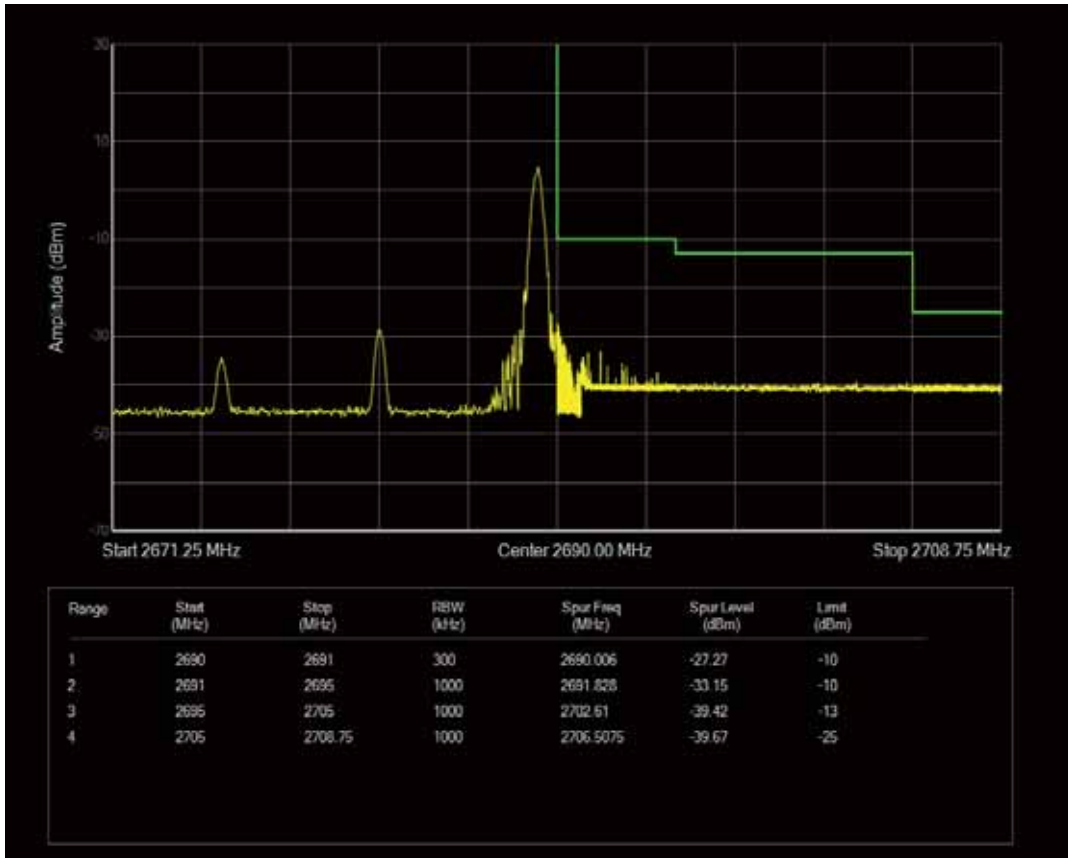

Band41 QAM16 BW=15MHz Channel=41515 RB Size=1 Position=#Max

Band41 QPSK BW=20MHz Channel=39750 RB Size=1 Position=#0