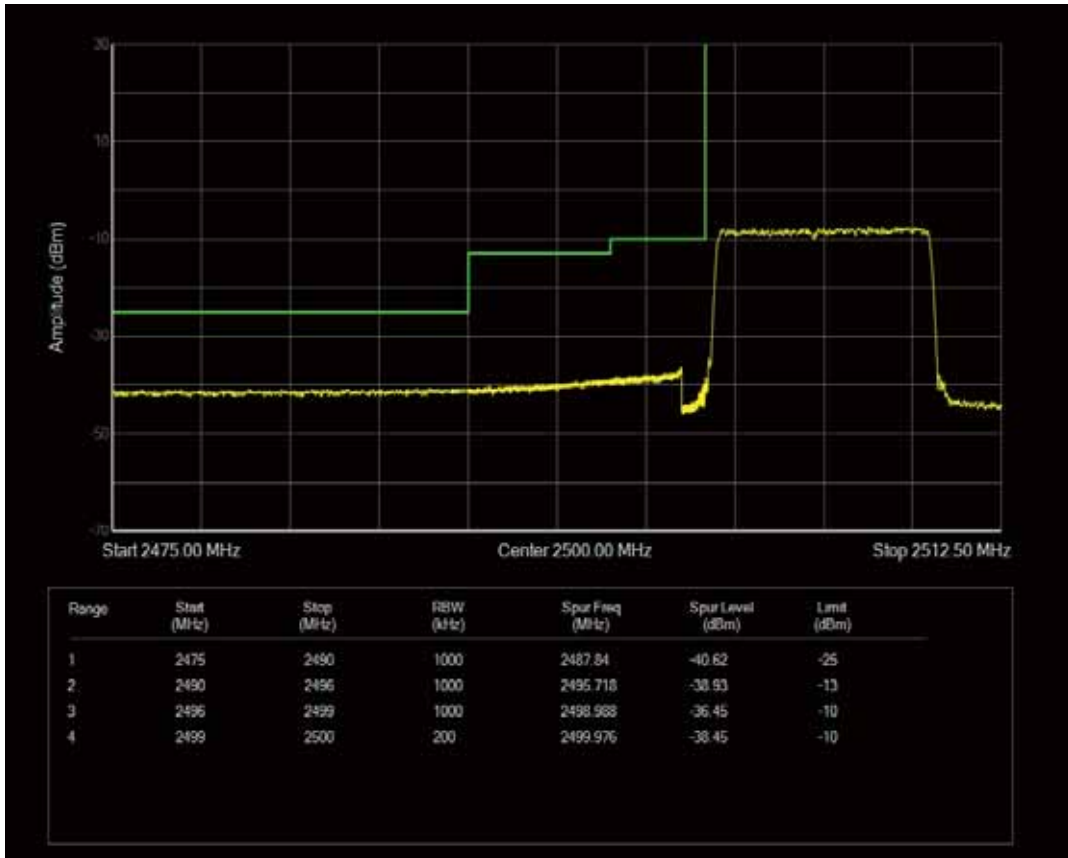

Band7 QPSK BW=10MHz Channel=20800 RB Size=1 Position=#Max

Band7 QAM16 BW=10MHz Channel=20800 RB Size=1 Position=#0

Band7 QAM16 BW=10MHz Channel=20800 RB Size=1 Position=#Max

Band7 QAM16 BW=10MHz Channel=20800 RB Size=50 Position=#0