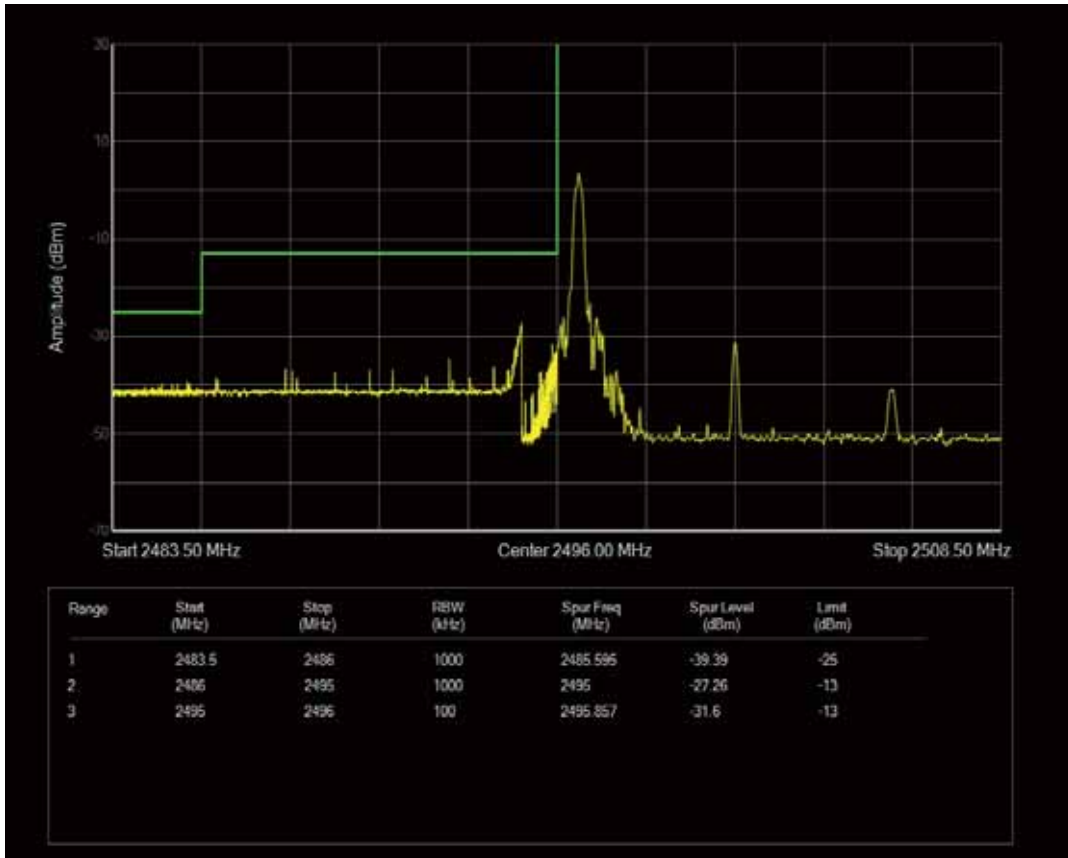

Band41 QAM16 BW=5MHz Channel=41565 RB Size=1 Position=#Max

Band41 QAM16 BW=5MHz Channel=41565 RB Size=25 Position=#0

Band41 QPSK BW=10MHz Channel=39700 RB Size=1 Position=#Max

Band41 QPSK BW=10MHz Channel=39700 RB Size=1 Position=#0