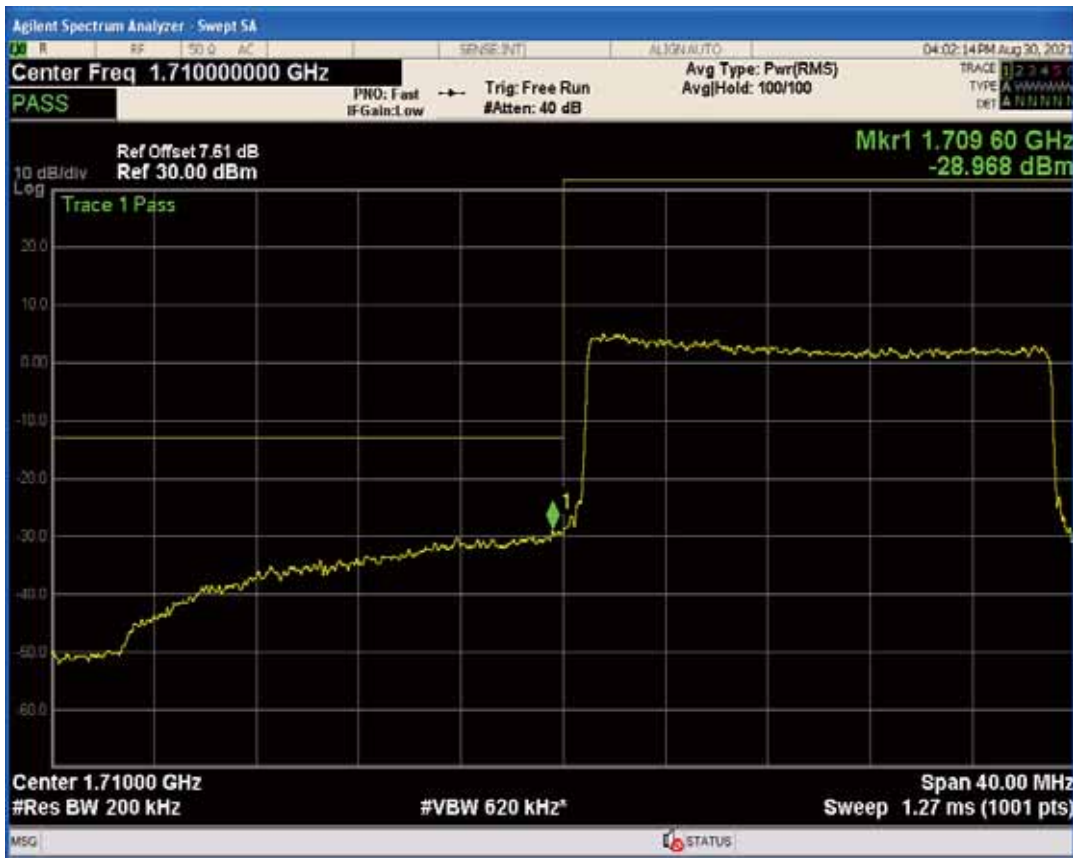

Band66 QPSK BW=20MHz Channel=132072 RB Size=100 Position=#0

Band66 QAM16 BW=20MHz Channel=132072 RB Size=1 Position=#0