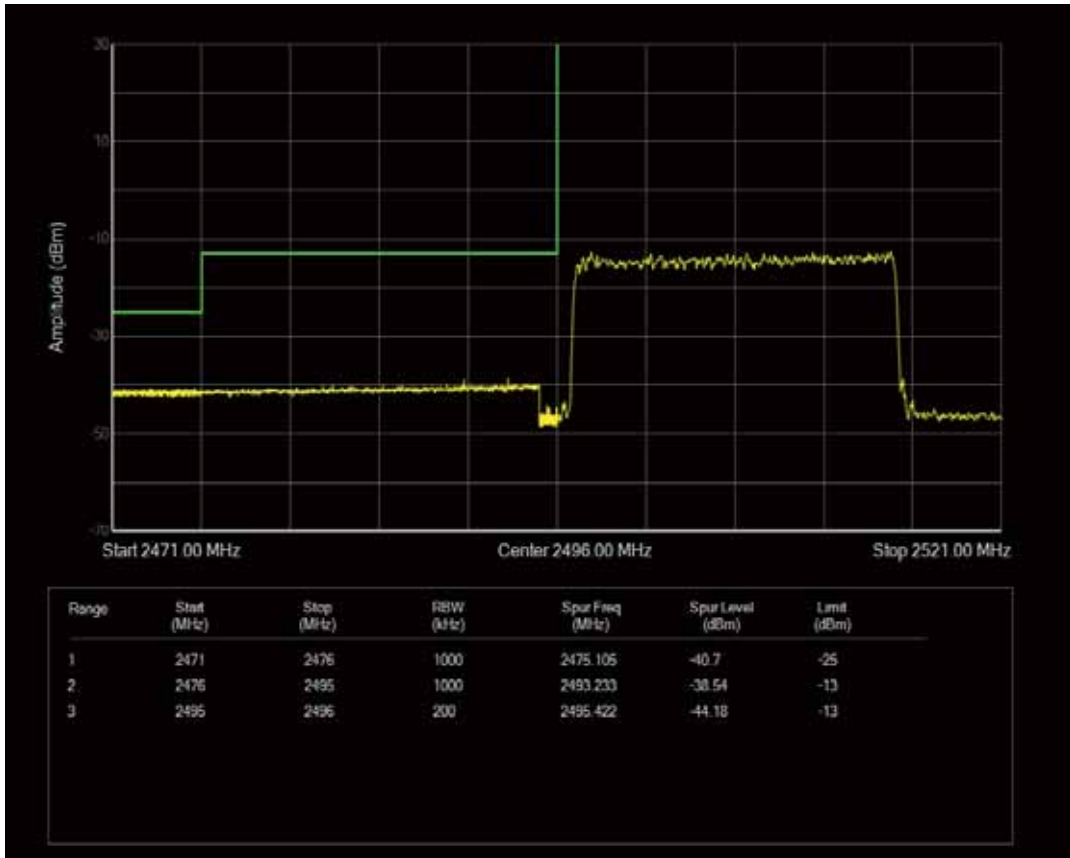

Band41 QAM16 BW=15MHz Channel=41515 RB Size=75 Position=#0

Band41 QAM16 BW=15MHz Channel=41515 RB Size=1 Position=#Max

Band41 QPSK BW=20MHz Channel=39750 RB Size=1 Position=#0

Band41 QPSK BW=20MHz Channel=39750 RB Size=100 Position=#0