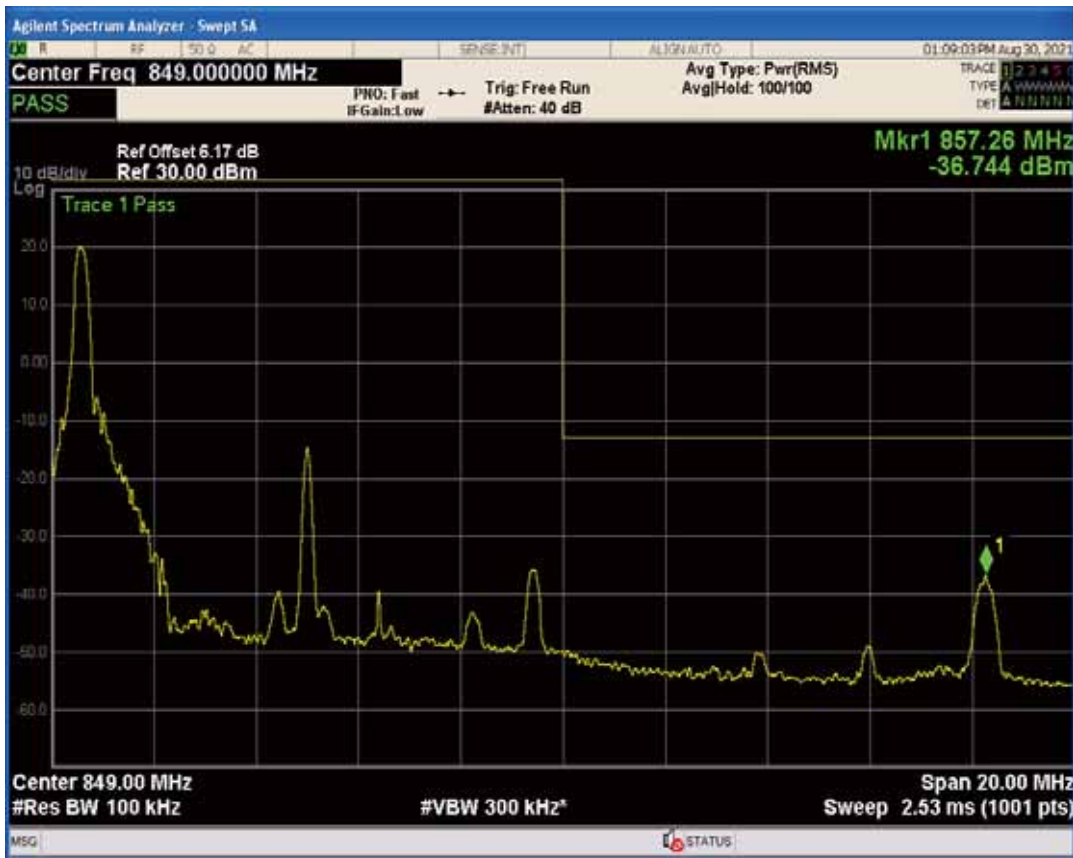

Band5 QPSK BW=10MHz Channel=20600 RB Size=1 Position=#0

Band5 QPSK BW=10MHz Channel=20600 RB Size=1 Position=#Max