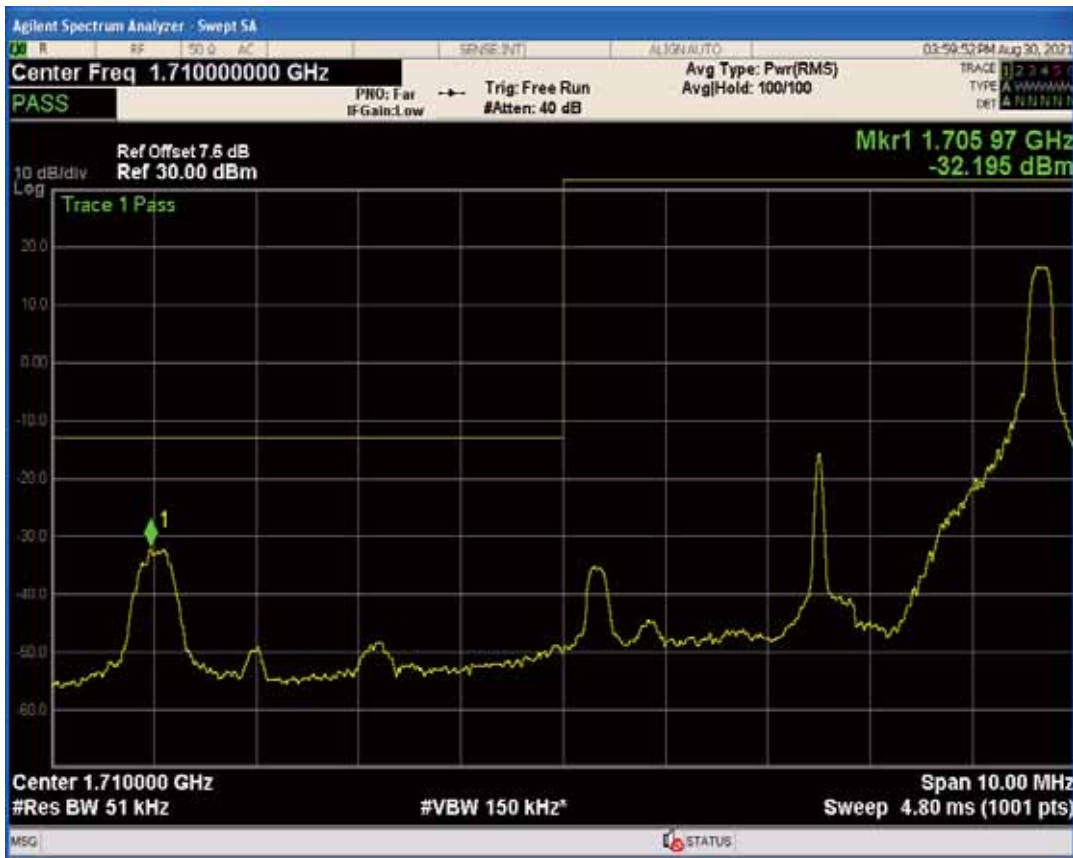

Band66 QAM16 BW=5MHz Channel=131997 RB Size=1 Position=#Max

Band66 QAM16 BW=5MHz Channel=131997 RB Size=25 Position=#0