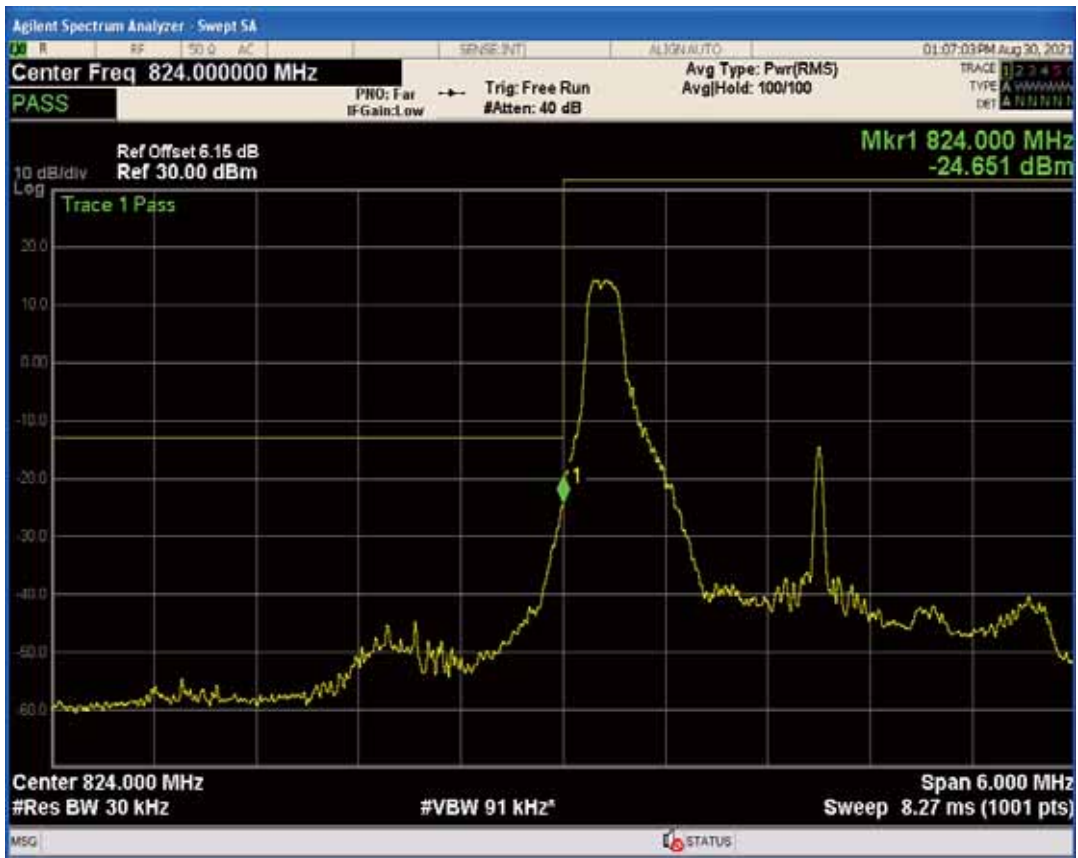

Band5 QAM16 BW=3MHz Channel=20415 RB Size=1 Position=#0

Band5 QPSK BW=3MHz Channel=20635 RB Size=1 Position=#0