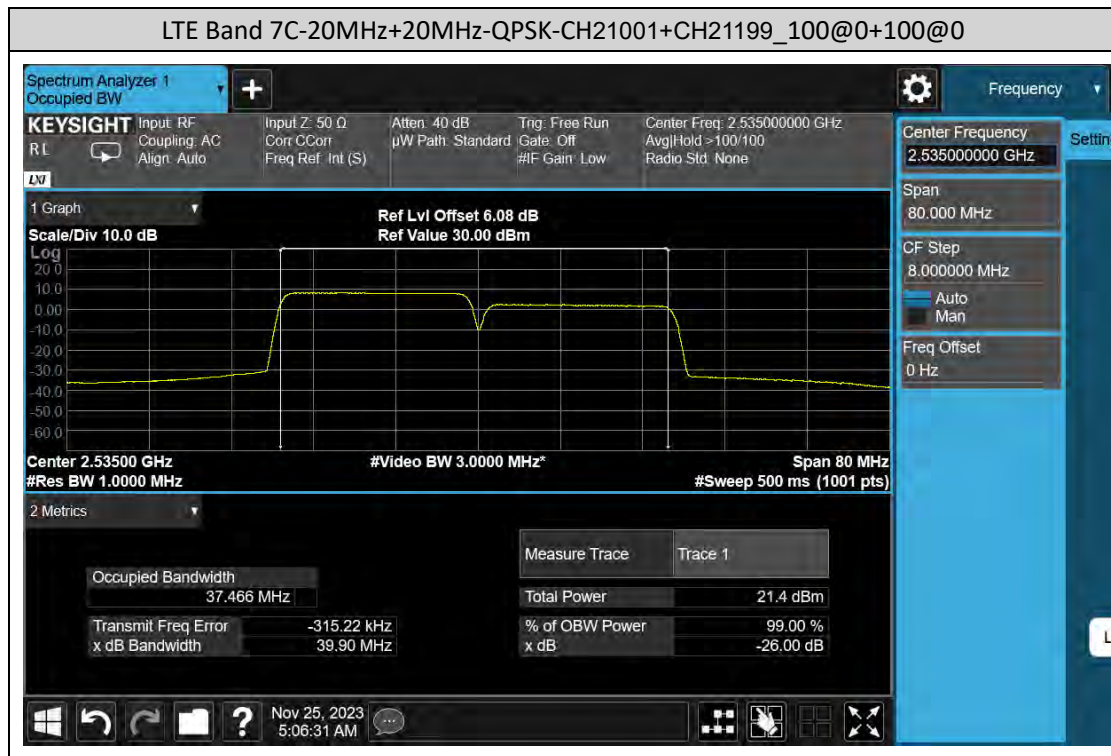

Appendix C. Test Results_LTE

B: 26dB Bandwidth and Occupied Bandwidth

Test Result

Band	Bandwidth (MHz)	Modulation	Channel	RB Configuration	Occupied Bandwidth (MHz)	26dB Bandwidth (MHz)	Verdict
Band7C	20+20	QPSK	20850+21048	100@0+100@0	37.437	39.88	PASS
Band7C	20+20	QPSK	21001+21199	100@0+100@0	37.466	39.90	PASS
Band7C	20+20	QPSK	21152+21350	100@0+100@0	37.503	39.91	PASS
Band38C	20+20	QPSK	37850+38048	100@0+100@0	37.676	40.02	PASS
Band38C	20+20	QPSK	37901+38099	100@0+100@0	37.681	40.02	PASS
Band38C	20+20	QPSK	37952+38150	100@0+100@0	37.713	40.03	PASS
Band41C	20+20	QPSK	39750+39948	100@0+100@0	37.685	40.03	PASS
Band41C	20+20	QPSK	40521+40719	100@0+100@0	37.666	40.01	PASS
Band41C	20+20	QPSK	41292+41490	100@0+100@0	37.659	40.01	PASS
Band66B	15+5	QPSK	132047+132140	75@0+25@0	18.607	20.56	PASS
Band66B	15+5	QPSK	132398+132491	75@0+25@0	18.609	20.56	PASS
Band66B	15+5	QPSK	132549+132642	75@0+25@0	18.685	20.58	PASS
Band66C	20+20	QPSK	132072+132270	100@0+100@0	37.546	39.91	PASS
Band66C	20+20	QPSK	132323+132521	100@0+100@0	37.420	39.88	PASS
Band66C	20+20	QPSK	132374+132572	100@0+100@0	37.458	39.89	PASS

LTE Band 7C Test Graphs

LTE Band 38C Test Graphs

LTE Band 41C Test Graphs

LTE Band 66B Test Graphs

LTE Band 66C Test Graphs