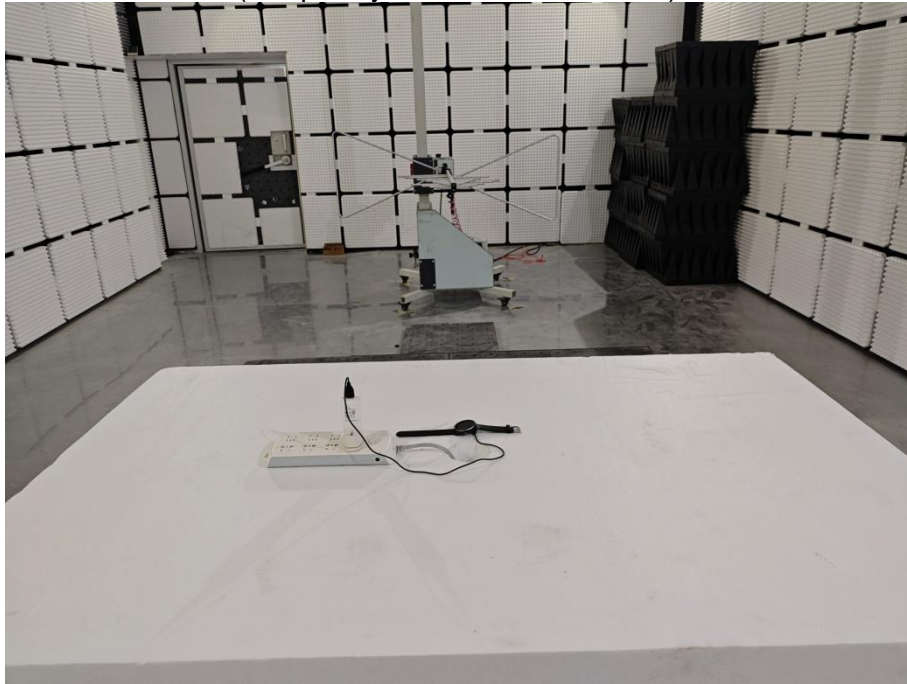

RADIATED EMISSION TEST  
(Frequency from 30MHz to 1GHz)

RADIATED EMISSION TEST  
RADIATED EMISSION TEST ABOVE 1GHz