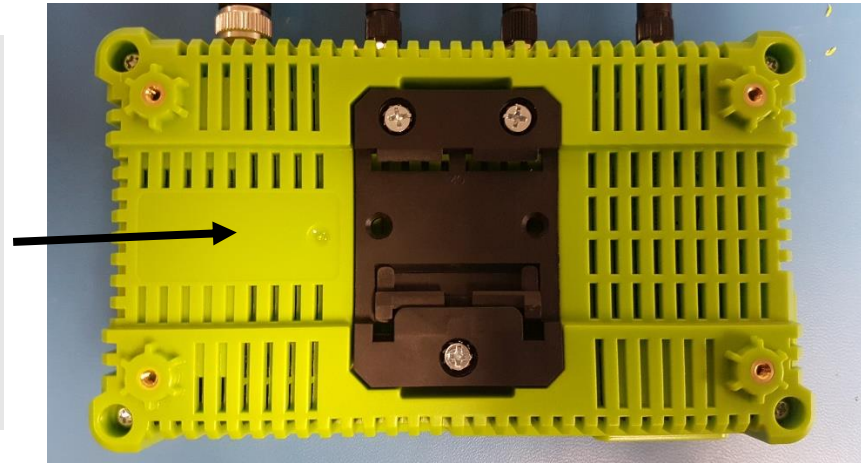

Label Information for GTW-200

Manufacturer: Zebra
Series: Z-Ultimate 2000T 10011977
Colour: White
Dimensions: 1.0" (L) × 1.0" (W)

Manufacturer: Zebra
Series: Z-Ultimate 3000T 10011694
Colour: White
Dimensions: 1.75" (L) × 0.75" (W)

Manufacturer: Zebra
Series: Z-Ultimate 2000T 10022988
Colour: White
Dimensions: 1.375" (L) × 0.25" (W)