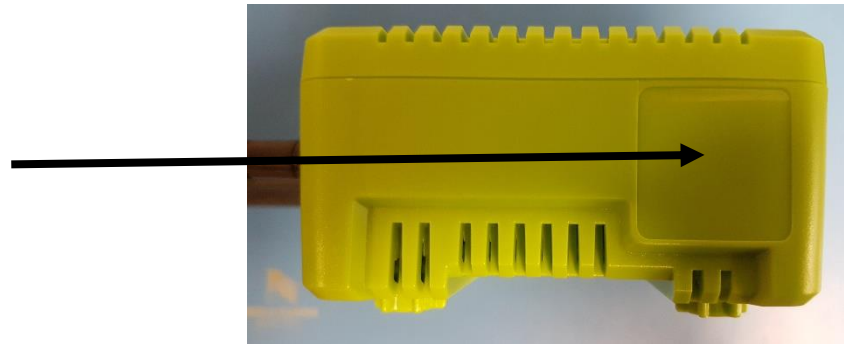

Label Information for GTW-200

Manufacturer: Zebra
Series: Z-Ultimate 2000T 10011977
Colour: White
Dimensions: 1.0" (L) × 1.0" (W)

Manufacturer: Zebra
Series: Z-Ultimate 3000T 10011694
Colour: White
Dimensions: 1.75" (L) × 0.75" (W)

Manufacturer: Zebra
Series: Z-Ultimate 2000T 10022988
Colour: White
Dimensions: 1.375" (L) × 0.25" (W)