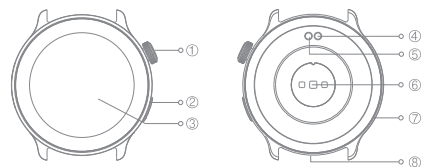

Mibro Watch Lite2 User Manual

mibro

EN

Product description

Packing list: Mibro Watch Lite2 (including Leather strap) X 1, Quick Guide X 1, User manual X 1, Magnetic charger X 1, Silicone strap X 1.

- ① Home button
  Turning On: Long press the button for 2 seconds until the screen lights up
  Turning Off: Long press the button for 2 seconds until the screen turns off
  Return: Click
  Rotating: menu scrolling operations
- ② Shortcut Button
- ③ Full touch display
- ④ Charging port (Positive)
- ⑤ Charging port (Negative)
- ⑥ Heart rate sensor
- ⑦ Sound outlet
- ⑧ Mspicrophone