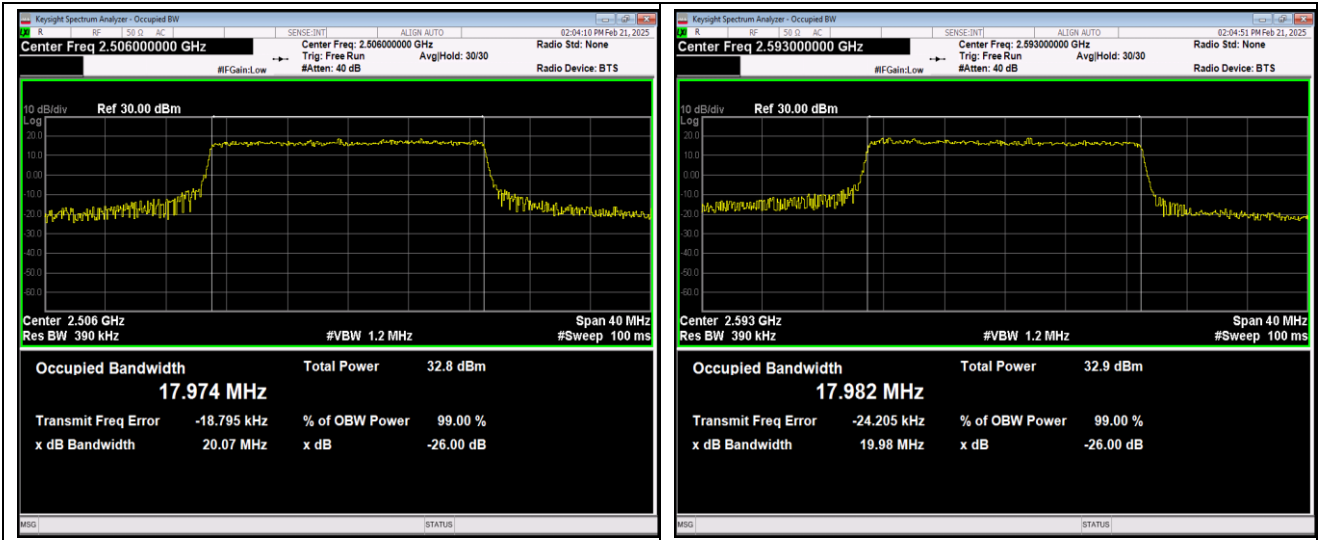

Band41-15MHz-16QAM-41515-75RB#0

Band41-15MHz-64QAM-39725-75RB#0

Band41-15MHz-64QAM-40620-75RB#0

Band41-15MHz-64QAM-41515-75RB#0

Band41-20MHz-QPSK-39750-100RB#0

Band41-20MHz-QPSK-40620-100RB#0

Band41-20MHz-QPSK-41490-100RB#0