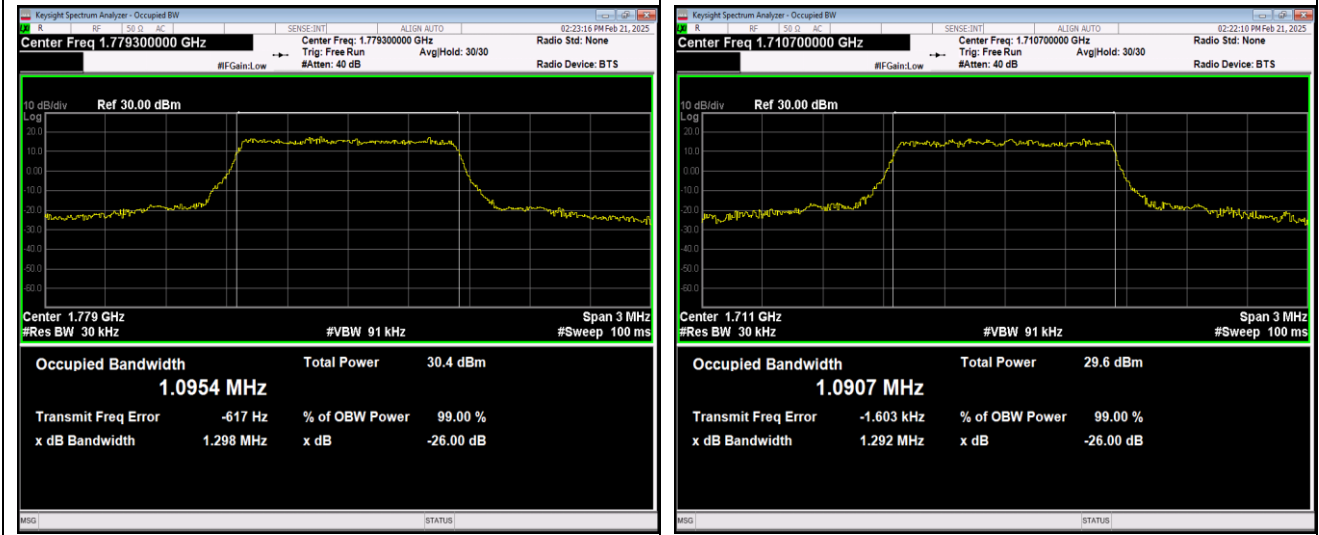

Band66-1.4MHz-QPSK-132322-6RB#0

Band66-1.4MHz-QPSK-132665-6RB#0

Band66-1.4MHz-16QAM-131979-6RB#0

Band66-1.4MHz-16QAM-132322-6RB#0

Band66-1.4MHz-16QAM-132665-6RB#0

Band66-1.4MHz-64QAM-131979-6RB#0

Band66-1.4MHz-64QAM-132322-6RB#0