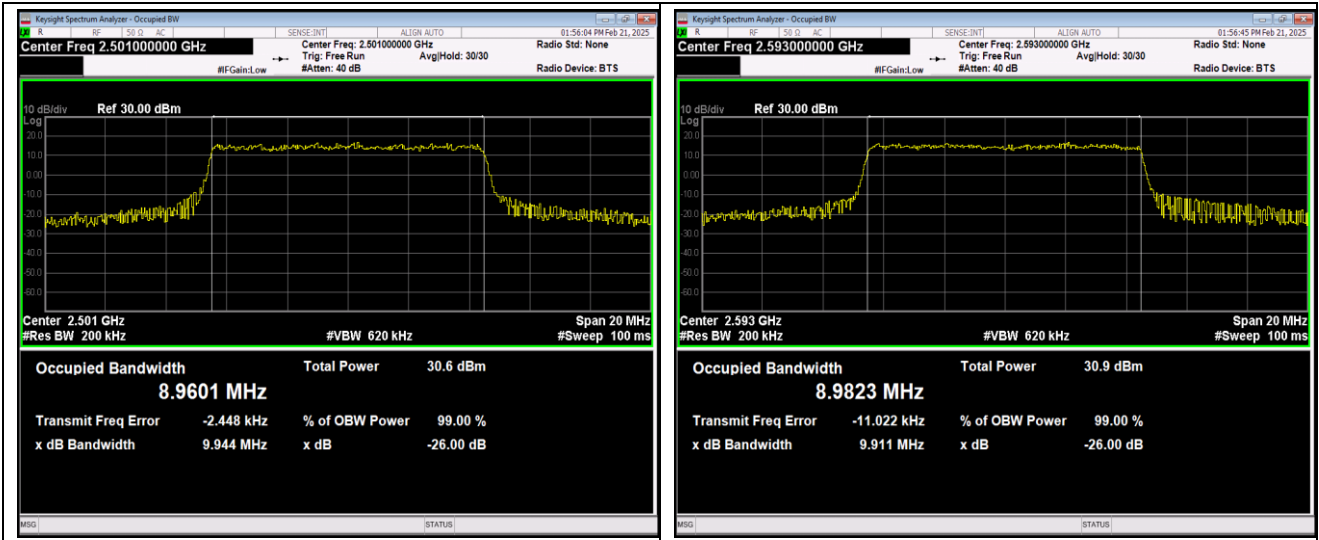

Band41-10MHz-64QAM-39700-50RB#0

Band41-10MHz-64QAM-40620-50RB#0

Band41-10MHz-64QAM-41540-50RB#0

Band41-15MHz-QPSK-39725-75RB#0