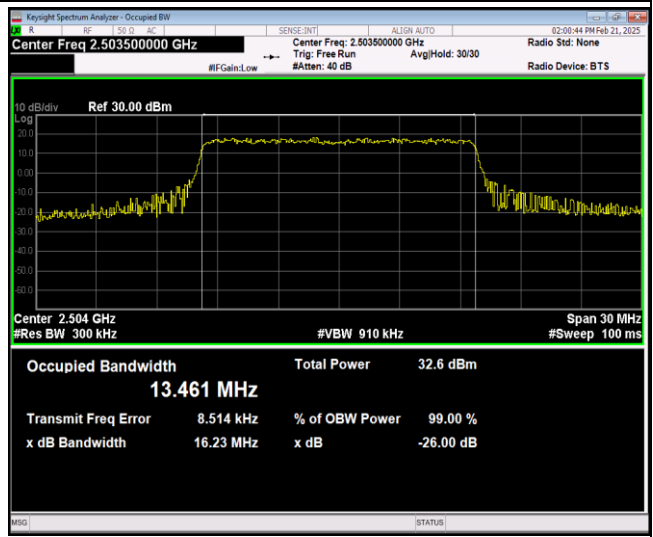

Band41-10MHz-64QAM-40620-50RB#0

Band41-10MHz-64QAM-41540-50RB#0

Band41-15MHz-QPSK-39725-75RB#0

Band41-15MHz-QPSK-40620-75RB#0

Band41-15MHz-QPSK-41515-75RB#0

Band41-15MHz-16QAM-39725-75RB#0

Band41-15MHz-16QAM-40620-75RB#0