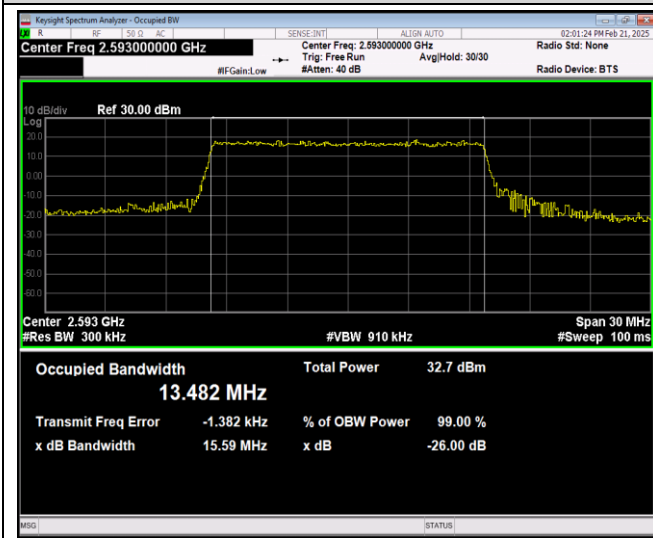

Band41-10MHz-64QAM-40620-50RB#0

Band41-10MHz-64QAM-41540-50RB#0

Band41-15MHz-QPSK-39725-75RB#0

Band41-15MHz-QPSK-40620-75RB#0

Band41-15MHz-QPSK-41515-75RB#0

Band41-15MHz-16QAM-39725-75RB#0

Band41-15MHz-16QAM-40620-75RB#0