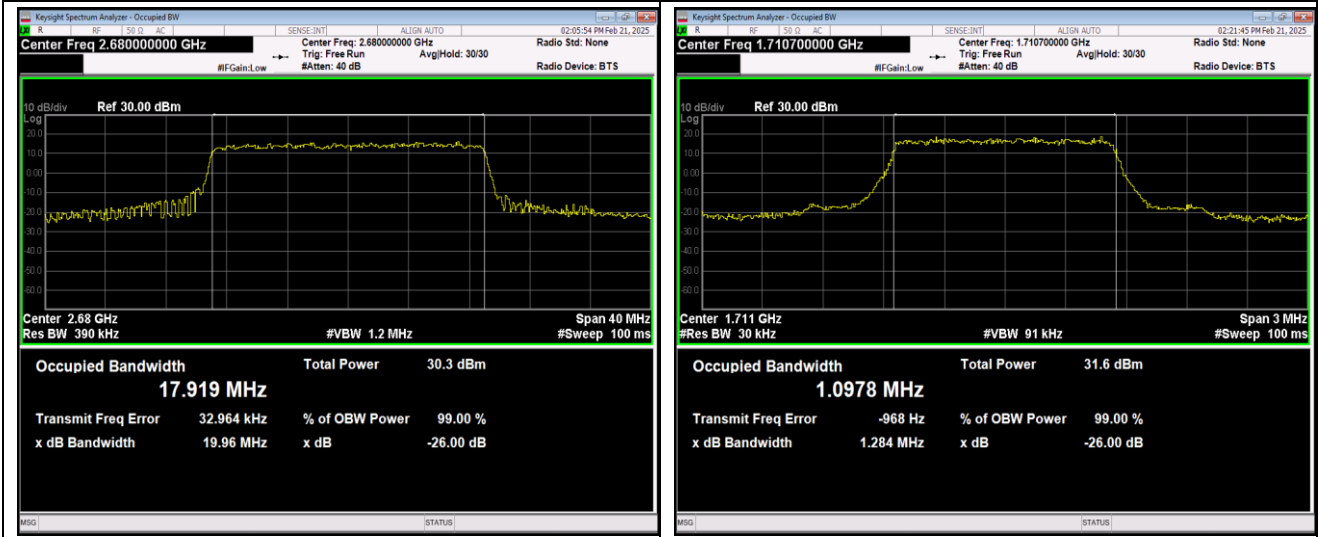

Band41-20MHz-16QAM-39750-100RB#0

Band41-20MHz-16QAM-40620-100RB#0

Band41-20MHz-16QAM-41490-100RB#0

Band41-20MHz-64QAM-39750-100RB#0

Band41-20MHz-64QAM-40620-100RB#0

Band41-20MHz-64QAM-41490-100RB#0

Band66-1.4MHz-QPSK-131979-6RB#0