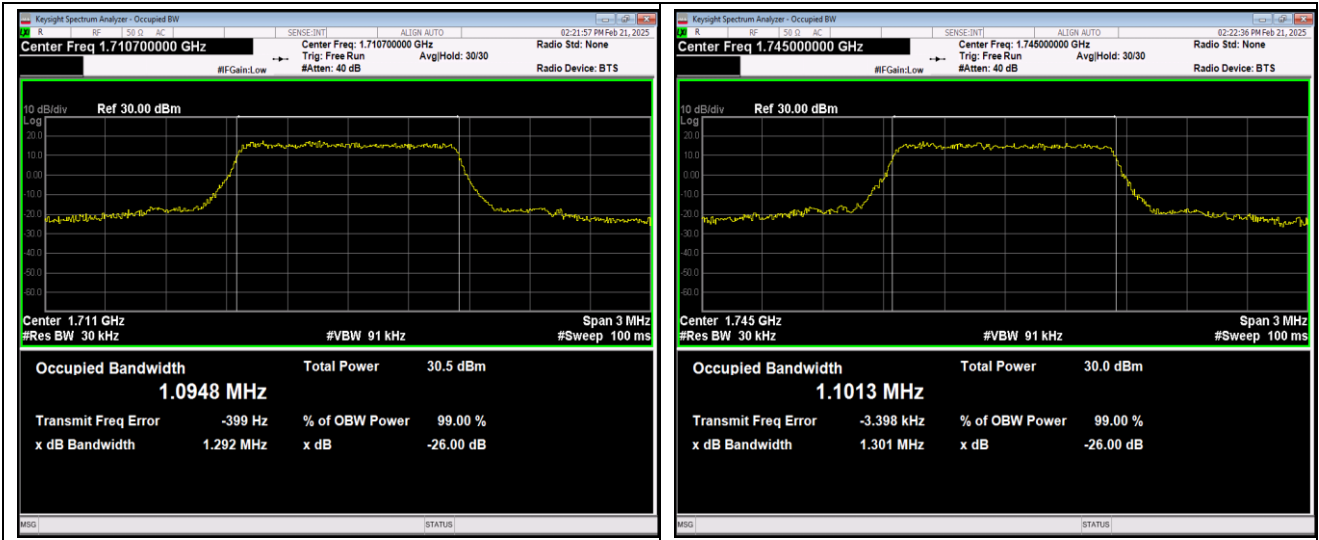

Band66-1.4MHz-16QAM-131979-6RB#0

Band66-1.4MHz-16QAM-132322-6RB#0

Band66-1.4MHz-16QAM-132665-6RB#0

Band66-1.4MHz-64QAM-131979-6RB#0