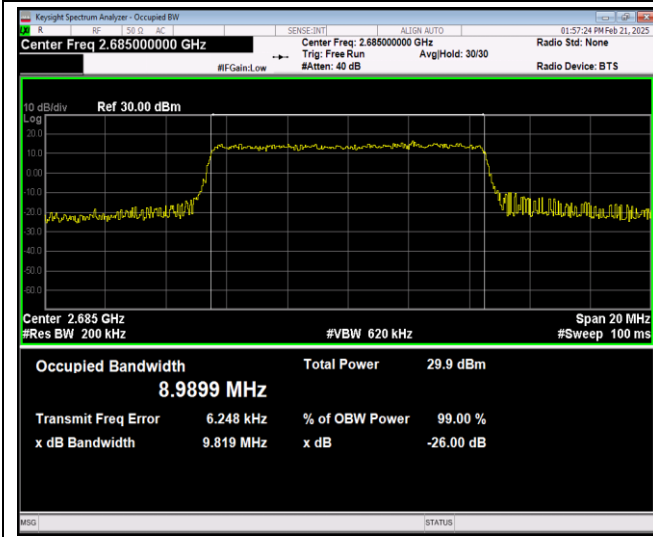

Band41-10MHz-64QAM-41540-50RB#0

Band41-15MHz-QPSK-40620-75RB#0