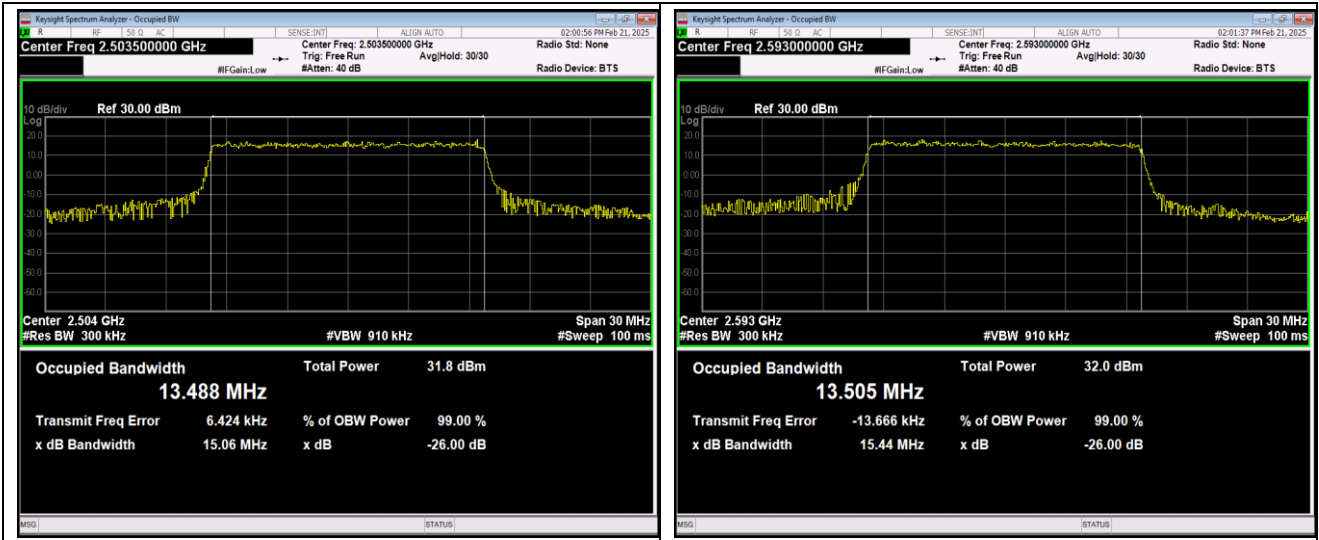

Band41-10MHz-64QAM-40620-50RB#0

Band41-10MHz-64QAM-41540-50RB#0

Band41-15MHz-QPSK-39725-75RB#0

Band41-15MHz-QPSK-40620-75RB#0

Band41-15MHz-QPSK-41515-75RB#0

Band41-15MHz-16QAM-39725-75RB#0

Band41-15MHz-16QAM-40620-75RB#0