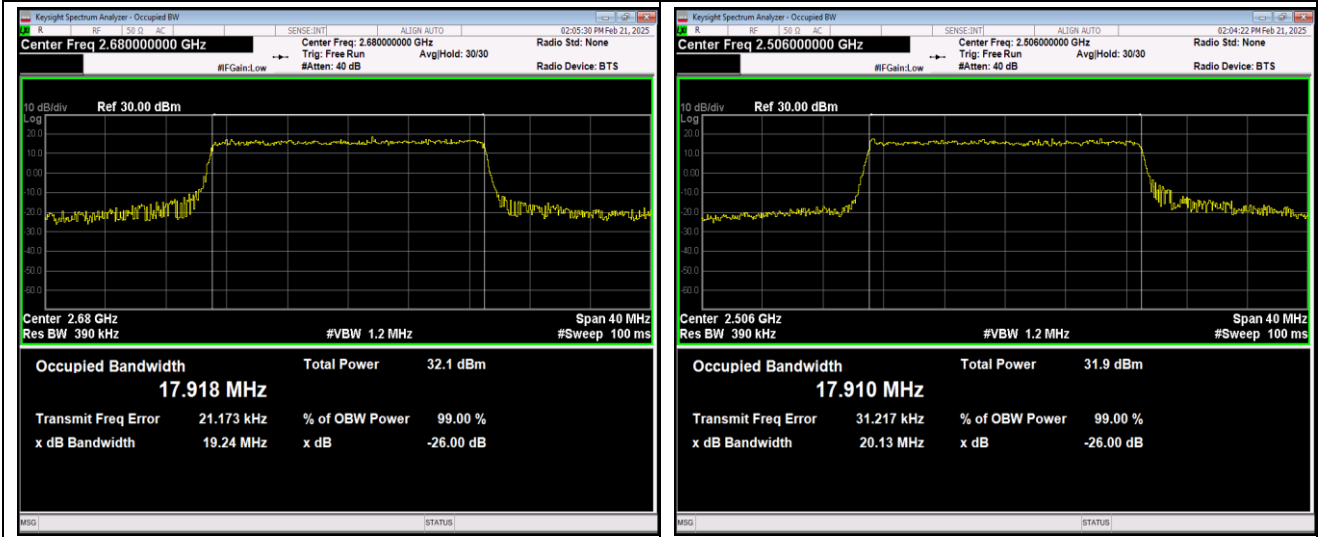

Band41-20MHz-QPSK-41490-100RB#0

Band41-20MHz-16QAM-39750-100RB#0

Band41-20MHz-16QAM-40620-100RB#0

Band41-20MHz-16QAM-41490-100RB#0