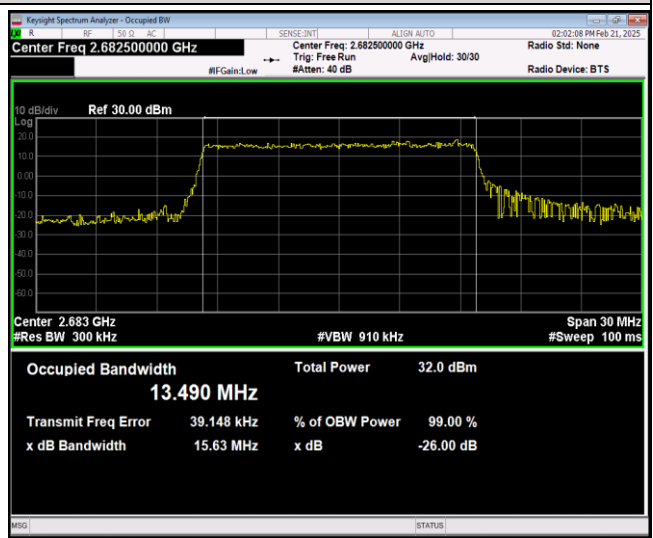

Band41-10MHz-64QAM-40620-50RB#0

Band41-10MHz-64QAM-41540-50RB#0

Band41-15MHz-QPSK-39725-75RB#0

Band41-15MHz-QPSK-40620-75RB#0

Band41-15MHz-QPSK-41515-75RB#0

Band41-15MHz-16QAM-39725-75RB#0

Band41-15MHz-16QAM-40620-75RB#0