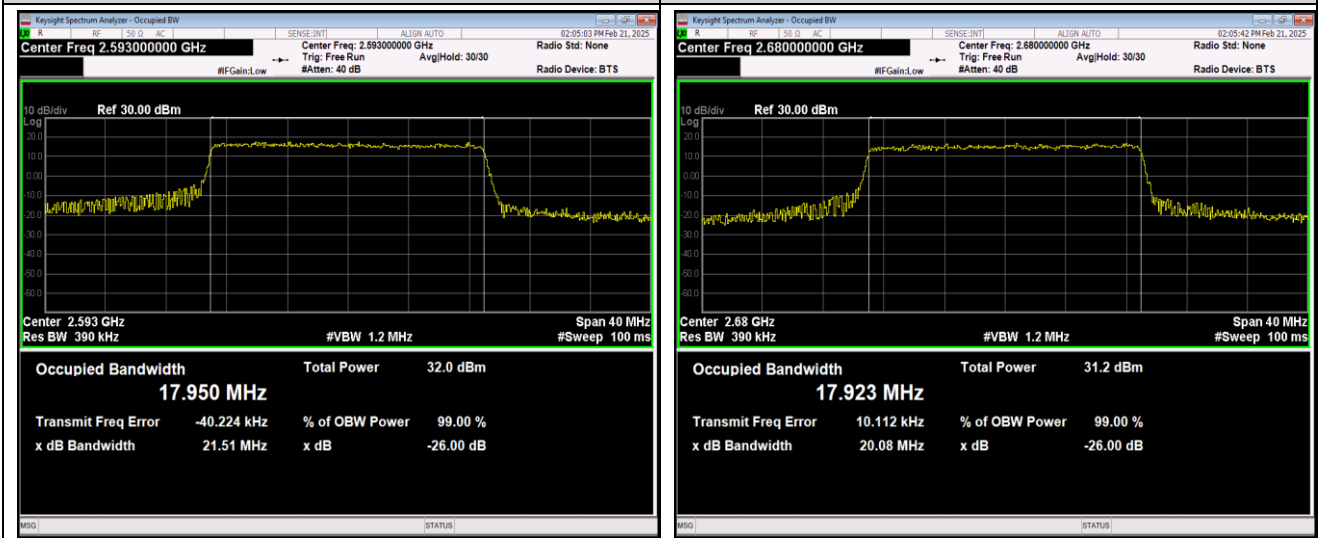

Band41-20MHz-16QAM-40620-100RB#0

Band41-20MHz-16QAM-41490-100RB#0

Band41-20MHz-64QAM-39750-100RB#0

Band41-20MHz-64QAM-40620-100RB#0