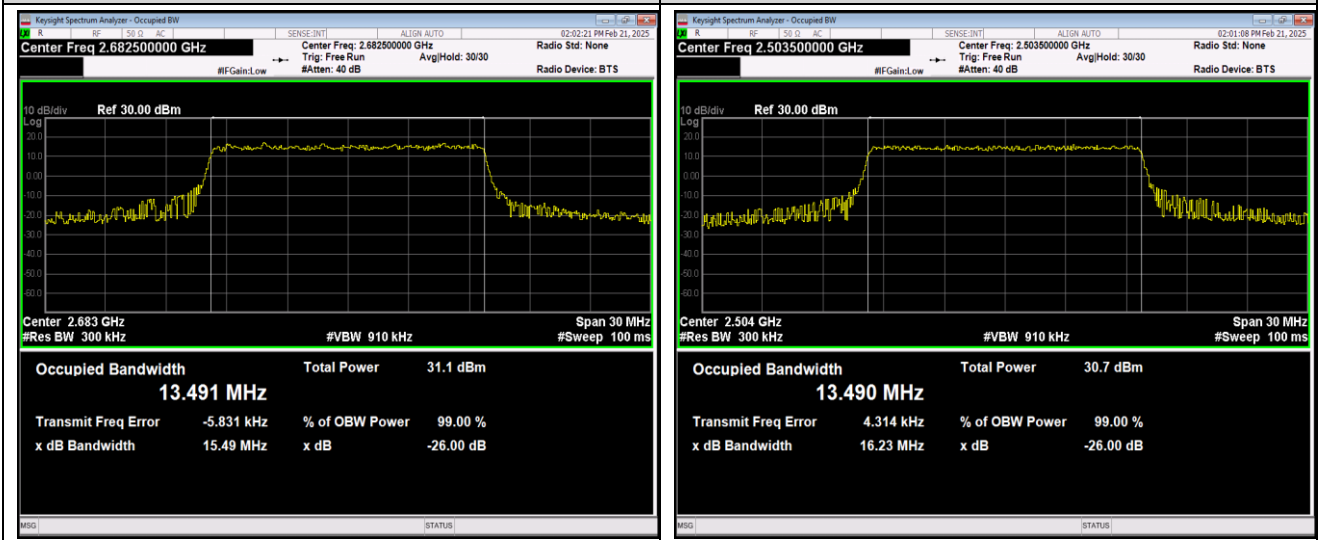

Band41-15MHz-16QAM-41515-75RB#0

Band41-15MHz-64QAM-39725-75RB#0

Band41-15MHz-64QAM-40620-75RB#0

Band41-15MHz-64QAM-41515-75RB#0