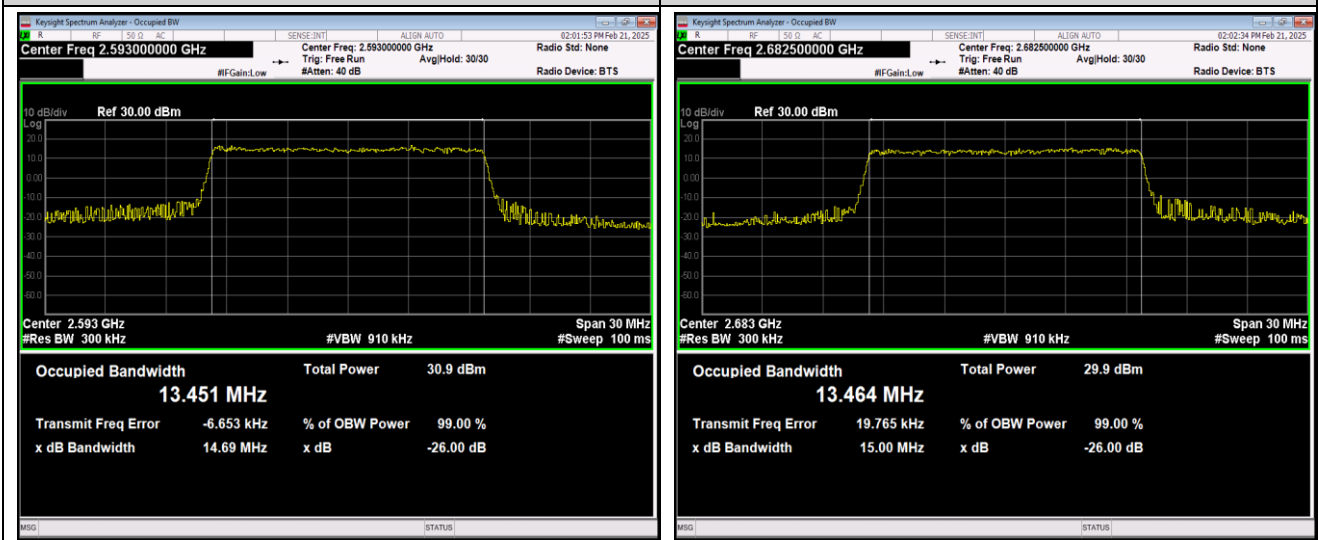

Band41-15MHz-64QAM-40620-75RB#0

Band41-15MHz-64QAM-41515-75RB#0

Band41-20MHz-QPSK-39750-100RB#0

Band41-20MHz-QPSK-40620-100RB#0