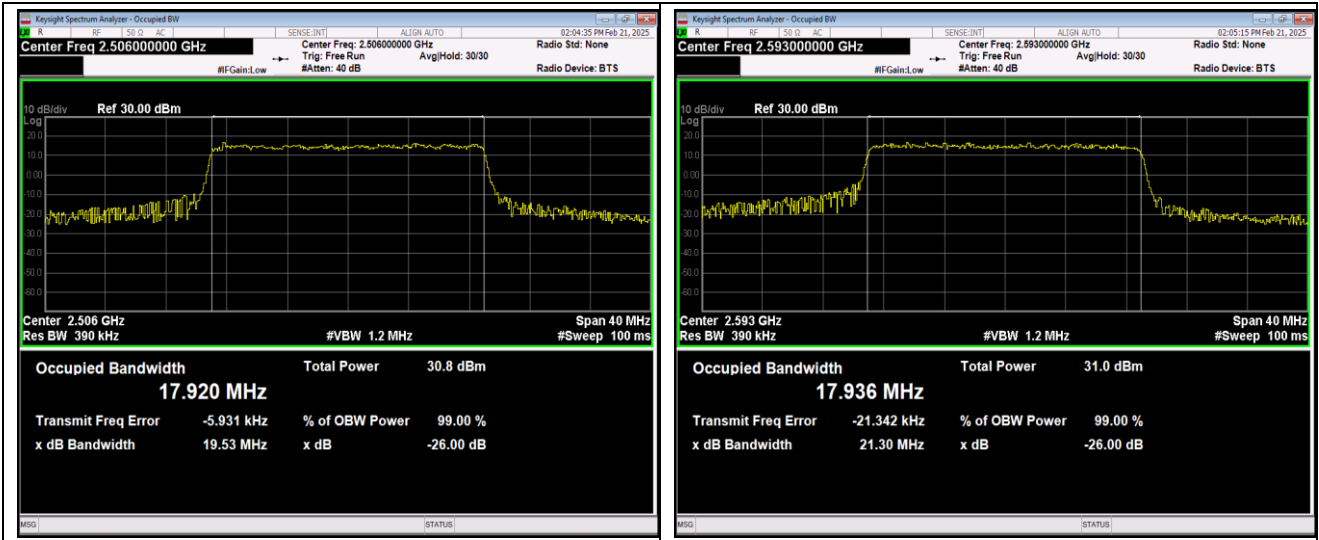

Band41-20MHz-16QAM-39750-100RB#0

Band41-20MHz-16QAM-40620-100RB#0

Band41-20MHz-16QAM-41490-100RB#0

Band41-20MHz-64QAM-39750-100RB#0

Band41-20MHz-64QAM-40620-100RB#0

Band41-20MHz-64QAM-41490-100RB#0

Band66-1.4MHz-QPSK-131979-6RB#0