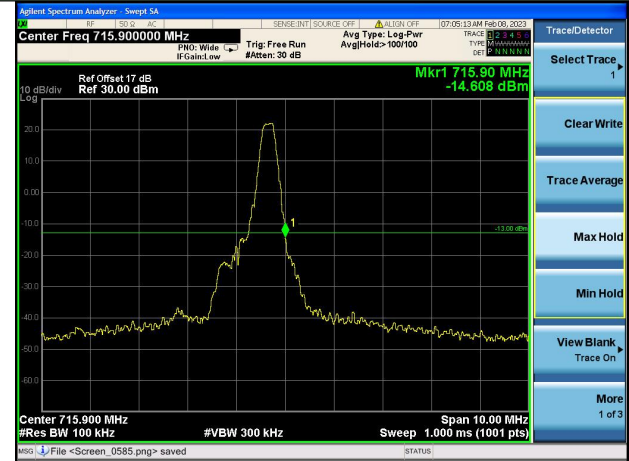

Test Mode: LTE Band 12 / 5MHz / 1RB / QPSK

Lowest channel

Highest channel

Test Mode: LTE Band 12 / 5MHz / 25RB / QPSK

Lowest channel

Highest channel

Test Mode: LTE Band 12 / 10MHz / 1 RB / QPSK

Lowest channel

Highest channel

Test Mode: LTE Band 12 / 10MHz / 50RB / QPSK

Lowest channel

Highest channel

Test Mode: LTE Band 12 / 1.4MHz / 1RB / 16-QAM

Lowest channel

Highest channel

Test Mode: LTE Band 12 / 1.4MHz / 6RB / 16-QAM

Lowest channel

Highest channel

Test Mode: LTE Band 12 / 3MHz / 1RB / 16-QAM

Lowest channel

Highest channel

Test Mode: LTE Band 12 / 3MHz / 15RB / 16-QAM

Lowest channel

Highest channel

Test Mode: LTE Band 12 / 5MHz / 1 RB / 16-QAM

Lowest channel

Highest channel

Test Mode: LTE Band 12 / 5MHz / 25RB / 16-QAM

Lowest channel

Highest channel

Test Mode: LTE Band 12 / 10MHz / 1RB / 16-QAM

Lowest channel