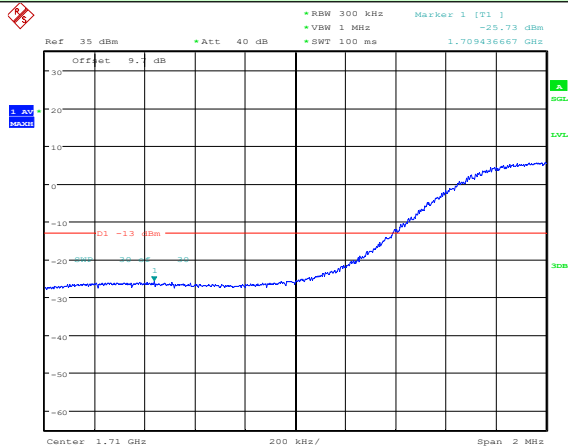

Date: 16.FEB.2023 09:54:21

Date: 16.FEB.2023 09:55:24

Test Mode: LTE Band 66 / 10MHz / 1RB / QPSK

Lowest channel

Highest channel

Test Mode: LTE Band 66 / 10MHz / 50RB / QPSK

Lowest channel

Highest channel

Test Mode: LTE Band 66 / 15MHz / 1RB / QPSK

Lowest channel

Highest channel

Test Mode: LTE Band 66 / 15MHz / 75RB / QPSK

Lowest channel

Highest channel

Test Mode: LTE Band 66 / 20MHz / 1RB / QPSK

Lowest channel

Highest channel

Date: 16.FEB.2023 10:48:55

Date: 16.FEB.2023 10:53:05

Test Mode: LTE Band 66 / 20MHz / 100RB / QPSK

Lowest channel

Highest channel

Date: 16.FEB.2023 10:50:54

Date: 16.FEB.2023 10:57:03

Test Mode: LTE Band 66 / 1.4MHz / 1RB / 16-QAM

Lowest channel

Highest channel

Test Mode: LTE Band 66 / 1.4MHz / 6RB / 16-QAM

Lowest channel

Highest channel

Test Mode: LTE Band 66 / 3MHz / 1RB / 16-QAM

Lowest channel