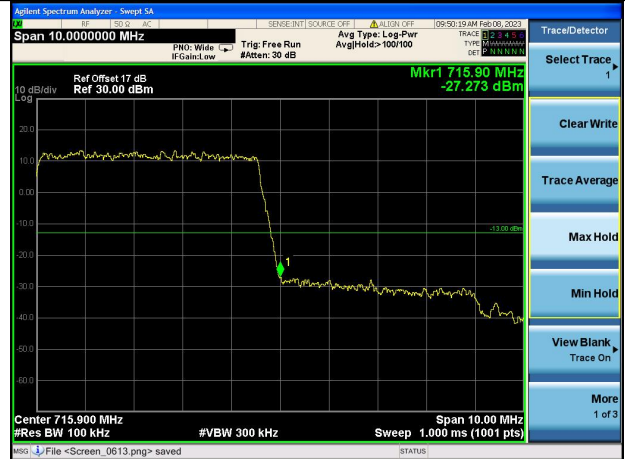

Test Mode: LTE Band 12 / 5MHz / 1 RB / 16-QAM

Lowest channel

Highest channel

Test Mode: LTE Band 12 / 5MHz / 25RB / 16-QAM

Lowest channel

Highest channel

Test Mode: LTE Band 12 / 10MHz / 1RB / 16-QAM

Lowest channel

Highest channel

Test Mode: LTE Band 12 / 10MHz / 50RB / 16-QAM

Lowest channel

Highest channel

Test Mode: LTE Band 17 / 5MHz / 1RB / QPSK

Lowest channel

Highest channel

Test Mode: LTE Band 17 / 5MHz / 25RB / QPSK

Lowest channel

Highest channel

Test Mode: LTE Band 17 / 10MHz / 1RB / QPSK

Lowest channel

Highest channel

Test Mode: LTE Band 17 / 10MHz / 50RB / QPSK

Lowest channel

Highest channel

Test Mode: LTE Band 17 / 5MHz / 1RB / 16-QAM

Lowest channel

Highest channel

Test Mode: LTE Band 17 / 5MHz / 25RB / 16-QAM

Lowest channel

Highest channel

Test Mode: LTE Band 17 / 10MHz / 1RB / 16-QAM

Lowest channel