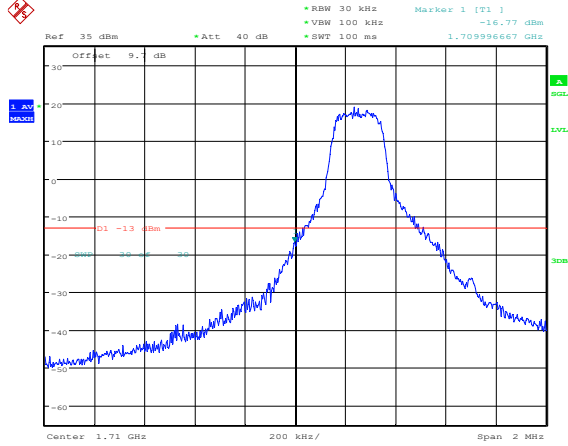

Test Mode: LTE Band 17 / 5MHz / 1RB / 16-QAM

Lowest channel

Highest channel

Test Mode: LTE Band 17 / 5MHz / 25RB / 16-QAM

Lowest channel

Highest channel

Test Mode: LTE Band 17 / 10MHz / 1RB / 16-QAM

Lowest channel

Highest channel

Test Mode: LTE Band 17 / 10MHz / 50RB / 16-QAM

Lowest channel

Highest channel

Test Mode: LTE Band 66 / 1.4MHz / 1RB / QPSK

Lowest channel

Highest channel

Test Mode: LTE Band 66 / 1.4MHz / 6RB / QPSK

Lowest channel

Highest channel

Test Mode: LTE Band 66 / 3MHz / 1RB / QPSK

Lowest channel

Highest channel

Test Mode: LTE Band 66 / 3MHz / 15RB / QPSK

Lowest channel

Highest channel

Test Mode: LTE Band 66 / 5MHz / 1RB / QPSK

Lowest channel

Highest channel

Date: 16.FEB.2023 09:53:49

Date: 16.FEB.2023 09:55:08

Test Mode: LTE Band 66 / 5MHz / 25RB / QPSK

Lowest channel

Highest channel