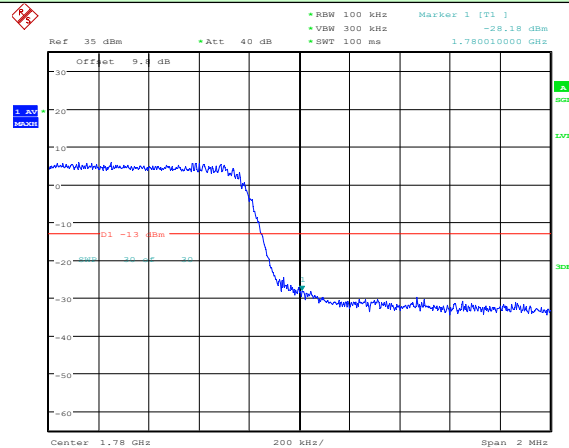

Test Mode: LTE Band 66 / 1.4MHz / 1RB / 16-QAM

Lowest channel

Highest channel

Test Mode: LTE Band 66 / 1.4MHz / 6RB / 16-QAM

Lowest channel

Highest channel

Test Mode: LTE Band 66 / 3MHz / 1RB / 16-QAM

Lowest channel

Highest channel

Test Mode: LTE Band 66 / 3MHz / 15RB / 16-QAM

Lowest channel

Highest channel

Test Mode: LTE Band 66 / 5MHz / 1RB / 16-QAM

Lowest channel

Highest channel

Test Mode: LTE Band 66 / 5MHz / 25RB / 16-QAM

Lowest channel

Highest channel