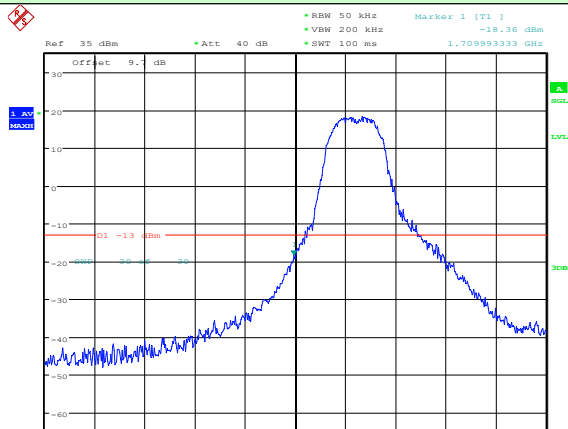

Highest channel

Date: 16.FEB.2023 10:48:55

Date: 16.FEB.2023 10:53:05

Test Mode: LTE Band 66 / 20MHz / 100RB / QPSK

Lowest channel

Highest channel

Date: 16.FEB.2023 10:50:54

Date: 16.FEB.2023 10:57:03

Test Mode: LTE Band 66 / 1.4MHz / 1RB / 16-QAM

Lowest channel

Highest channel

Test Mode: LTE Band 66 / 1.4MHz / 6RB / 16-QAM

Lowest channel

Highest channel

Test Mode: LTE Band 66 / 3MHz / 1RB / 16-QAM

Lowest channel

Highest channel

Test Mode: LTE Band 66 / 3MHz / 15RB / 16-QAM

Lowest channel

Highest channel

Test Mode: LTE Band 66 / 5MHz / 1RB / 16-QAM

Lowest channel

Highest channel

Test Mode: LTE Band 66 / 5MHz / 25RB / 16-QAM

Lowest channel

Highest channel