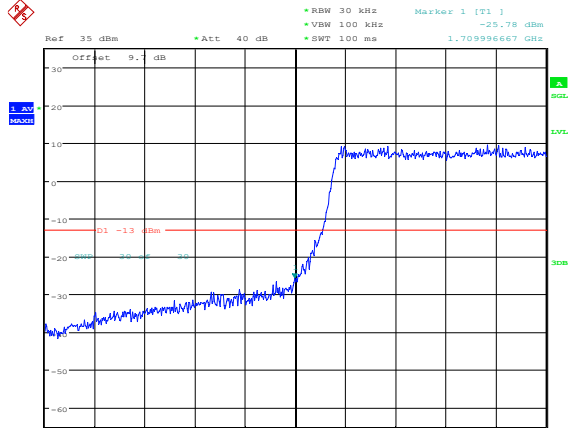

Highest channel

Date: 16.FEB.2023 10:48:55

Date: 16.FEB.2023 10:53:05

Test Mode: LTE Band 66 / 20MHz / 100RB / QPSK

Lowest channel

Highest channel

Date: 16.FEB.2023 10:50:54

Date: 16.FEB.2023 10:57:03

Test Mode: LTE Band 66 / 1.4MHz / 1RB / 16-QAM

Lowest channel

Highest channel

Test Mode: LTE Band 66 / 1.4MHz / 6RB / 16-QAM

Lowest channel

Highest channel

Test Mode: LTE Band 66 / 3MHz / 1RB / 16-QAM

Lowest channel

Highest channel

Test Mode: LTE Band 66 / 3MHz / 15RB / 16-QAM

Lowest channel

Highest channel

Test Mode: LTE Band 66 / 5MHz / 1RB / 16-QAM

Lowest channel

Highest channel

Test Mode: LTE Band 66 / 5MHz / 25RB / 16-QAM

Lowest channel

Highest channel