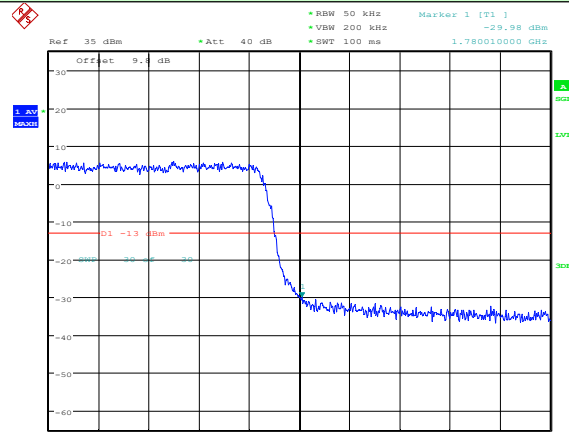

Highest channel

Date: 16.FEB.2023 10:48:55

Date: 16.FEB.2023 10:53:05

Test Mode: LTE Band 66 / 20MHz / 100RB / QPSK

Lowest channel

Highest channel

Date: 16.FEB.2023 10:50:54

Date: 16.FEB.2023 10:57:03

Test Mode: LTE Band 66 / 1.4MHz / 1RB / 16-QAM

Lowest channel

Highest channel

Test Mode: LTE Band 66 / 1.4MHz / 6RB / 16-QAM

Lowest channel

Highest channel

Test Mode: LTE Band 66 / 3MHz / 1RB / 16-QAM

Lowest channel

Highest channel

Test Mode: LTE Band 66 / 3MHz / 15RB / 16-QAM

Lowest channel

Highest channel

Test Mode: LTE Band 66 / 5MHz / 1RB / 16-QAM

Lowest channel

Highest channel

Test Mode: LTE Band 66 / 5MHz / 25RB / 16-QAM

Lowest channel

Highest channel