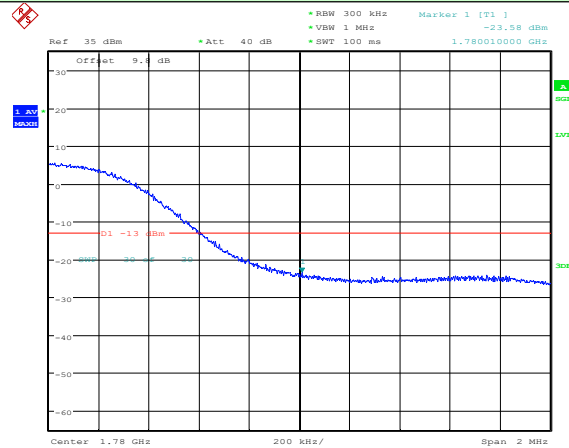

Date: 16.FEB.2023 09:54:21

Date: 16.FEB.2023 09:55:24

Test Mode: LTE Band 66 / 10MHz / 1RB / QPSK

Lowest channel

Highest channel

Test Mode: LTE Band 66 / 10MHz / 50RB / QPSK

Lowest channel

Highest channel

Test Mode: LTE Band 66 / 15MHz / 1RB / QPSK

Lowest channel

Highest channel

Test Mode: LTE Band 66 / 15MHz / 75RB / QPSK

Lowest channel

Highest channel

Test Mode: LTE Band 66 / 20MHz / 1RB / QPSK

Lowest channel

Highest channel

Date: 16.FEB.2023 10:48:55

Date: 16.FEB.2023 10:53:05

Test Mode: LTE Band 66 / 20MHz / 100RB / QPSK

Lowest channel

Highest channel

Date: 16.FEB.2023 10:50:54

Date: 16.FEB.2023 10:57:03

Test Mode: LTE Band 66 / 1.4MHz / 1RB / 16-QAM

Lowest channel

Highest channel

Test Mode: LTE Band 66 / 1.4MHz / 6RB / 16-QAM

Lowest channel

Highest channel

Test Mode: LTE Band 66 / 3MHz / 1RB / 16-QAM

Lowest channel