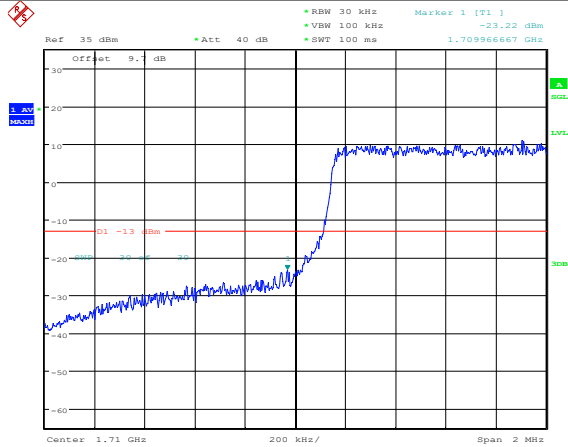

Test Mode: LTE Band 17 / 5MHz / 1RB / 16-QAM

Lowest channel

Highest channel

Test Mode: LTE Band 17 / 5MHz / 25RB / 16-QAM

Lowest channel

Highest channel

Test Mode: LTE Band 17 / 10MHz / 1RB / 16-QAM

Lowest channel

Highest channel

Test Mode: LTE Band 17 / 10MHz / 50RB / 16-QAM

Lowest channel

Highest channel

Test Mode: LTE Band 66 / 1.4MHz / 1RB / QPSK

Lowest channel

Highest channel

Test Mode: LTE Band 66 / 1.4MHz / 6RB / QPSK

Lowest channel

Highest channel

Test Mode: LTE Band 66 / 3MHz / 1RB / QPSK

Lowest channel

Highest channel

Test Mode: LTE Band 66 / 3MHz / 15RB / QPSK

Lowest channel

Highest channel

Test Mode: LTE Band 66 / 5MHz / 1RB / QPSK

Lowest channel

Highest channel

Date: 16.FEB.2023 09:53:49

Date: 16.FEB.2023 09:55:08

Test Mode: LTE Band 66 / 5MHz / 25RB / QPSK

Lowest channel

Highest channel