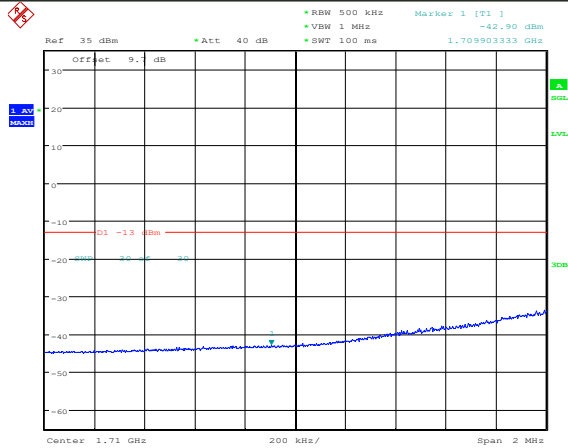

Date: 16.FEB.2023 09:54:21

Date: 16.FEB.2023 09:55:24

Test Mode: LTE Band 66 / 10MHz / 1RB / QPSK

Lowest channel

Highest channel

Test Mode: LTE Band 66 / 10MHz / 50RB / QPSK

Lowest channel

Highest channel

Test Mode: LTE Band 66 / 15MHz / 1RB / QPSK

Lowest channel

Highest channel

Test Mode: LTE Band 66 / 15MHz / 75RB / QPSK

Lowest channel

Highest channel

Test Mode: LTE Band 66 / 20MHz / 1RB / QPSK

Lowest channel

Highest channel

Date: 16.FEB.2023 10:48:55

Date: 16.FEB.2023 10:53:05

Test Mode: LTE Band 66 / 20MHz / 100RB / QPSK

Lowest channel

Highest channel

Date: 16.FEB.2023 10:50:54

Date: 16.FEB.2023 10:57:03

Test Mode: LTE Band 66 / 1.4MHz / 1RB / 16-QAM

Lowest channel

Highest channel

Test Mode: LTE Band 66 / 1.4MHz / 6RB / 16-QAM

Lowest channel

Highest channel

Test Mode: LTE Band 66 / 3MHz / 1RB / 16-QAM

Lowest channel