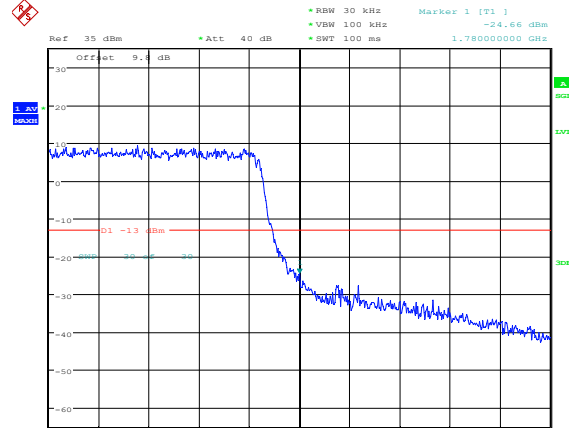

Highest channel

Date: 16.FEB.2023 10:48:55

Date: 16.FEB.2023 10:53:05

Test Mode: LTE Band 66 / 20MHz / 100RB / QPSK

Lowest channel

Highest channel

Date: 16.FEB.2023 10:50:54

Date: 16.FEB.2023 10:57:03

Test Mode: LTE Band 66 / 1.4MHz / 1RB / 16-QAM

Lowest channel

Highest channel

Test Mode: LTE Band 66 / 1.4MHz / 6RB / 16-QAM

Lowest channel

Highest channel

Test Mode: LTE Band 66 / 3MHz / 1RB / 16-QAM

Lowest channel

Highest channel

Test Mode: LTE Band 66 / 3MHz / 15RB / 16-QAM

Lowest channel

Highest channel

Test Mode: LTE Band 66 / 5MHz / 1RB / 16-QAM

Lowest channel

Highest channel

Test Mode: LTE Band 66 / 5MHz / 25RB / 16-QAM

Lowest channel

Highest channel