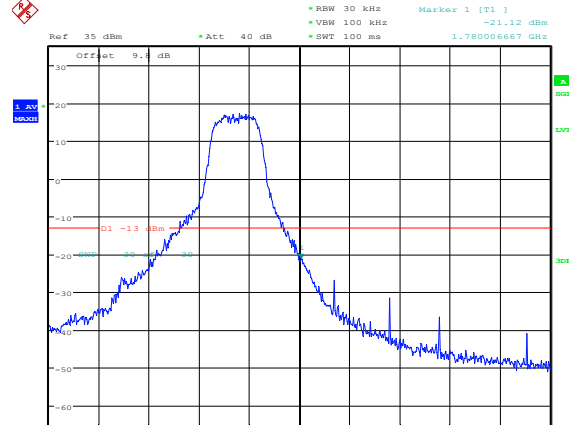

Test Mode: LTE Band 66 / 15MHz / 1RB / QPSK

Lowest channel

Highest channel

Test Mode: LTE Band 66 / 15MHz / 75RB / QPSK

Lowest channel

Highest channel

Test Mode: LTE Band 66 / 20MHz / 1RB / QPSK

Lowest channel

Highest channel

Date: 16.FEB.2023 10:48:55

Date: 16.FEB.2023 10:53:05

Test Mode: LTE Band 66 / 20MHz / 100RB / QPSK

Lowest channel

Highest channel

Date: 16.FEB.2023 10:50:54

Date: 16.FEB.2023 10:57:03

Test Mode: LTE Band 66 / 1.4MHz / 1RB / 16-QAM

Lowest channel

Highest channel

Test Mode: LTE Band 66 / 1.4MHz / 6RB / 16-QAM

Lowest channel

Highest channel

Test Mode: LTE Band 66 / 3MHz / 1RB / 16-QAM

Lowest channel

Highest channel

Test Mode: LTE Band 66 / 3MHz / 15RB / 16-QAM

Lowest channel

Highest channel

Test Mode: LTE Band 66 / 5MHz / 1RB / 16-QAM

Lowest channel

Highest channel

Test Mode: LTE Band 66 / 5MHz / 25RB / 16-QAM