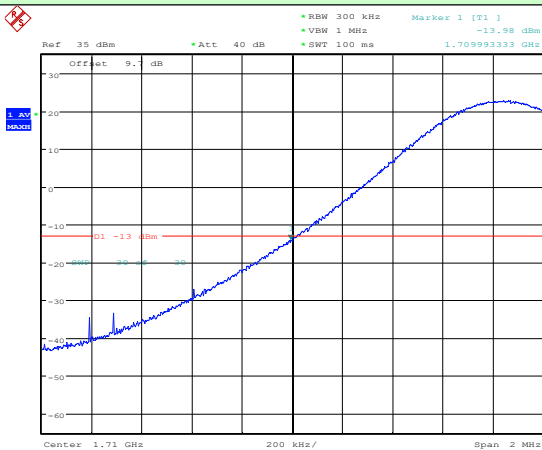

Test Mode: LTE Band 66 / 5MHz / 1RB / QPSK

Lowest channel

Highest channel

Date: 16.FEB.2023 09:53:49

Date: 16.FEB.2023 09:55:08

Test Mode: LTE Band 66 / 5MHz / 25RB / QPSK

Lowest channel

Highest channel

Date: 16.FEB.2023 09:54:21

Date: 16.FEB.2023 09:55:24

Test Mode: LTE Band 66 / 10MHz / 1RB / QPSK

Lowest channel

Highest channel

Test Mode: LTE Band 66 / 10MHz / 50RB / QPSK

Lowest channel

Highest channel

Test Mode: LTE Band 66 / 15MHz / 1RB / QPSK

Lowest channel

Highest channel

Test Mode: LTE Band 66 / 15MHz / 75RB / QPSK

Lowest channel

Highest channel

Test Mode: LTE Band 66 / 20MHz / 1RB / QPSK

Lowest channel

Highest channel

Date: 16.FEB.2023 10:48:55

Date: 16.FEB.2023 10:53:05

Test Mode: LTE Band 66 / 20MHz / 100RB / QPSK

Lowest channel

Highest channel

Date: 16.FEB.2023 10:50:54

Date: 16.FEB.2023 10:57:03