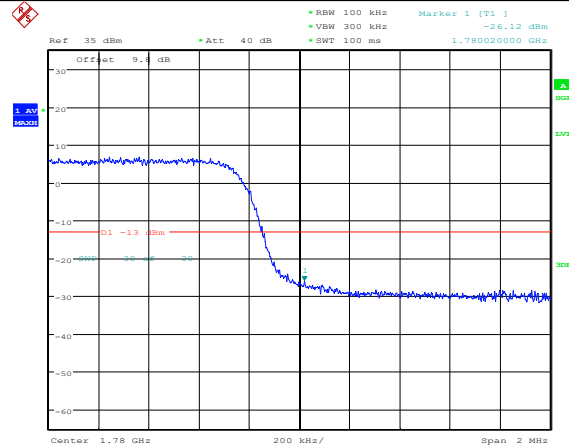

Lowest channel

Highest channel

Test Mode: LTE Band 66 / 3MHz / 1RB / QPSK

Lowest channel

Highest channel

Test Mode: LTE Band 66 / 3MHz / 15RB / QPSK

Lowest channel

Highest channel

Test Mode: LTE Band 66 / 5MHz / 1RB / QPSK

Lowest channel

Highest channel

Date: 16.FEB.2023 09:53:49

Date: 16.FEB.2023 09:55:08

Test Mode: LTE Band 66 / 5MHz / 25RB / QPSK

Lowest channel

Highest channel

Date: 16.FEB.2023 09:54:21

Date: 16.FEB.2023 09:55:24

Test Mode: LTE Band 66 / 10MHz / 1RB / QPSK

Lowest channel

Highest channel

Test Mode: LTE Band 66 / 10MHz / 50RB / QPSK

Lowest channel

Highest channel

Test Mode: LTE Band 66 / 15MHz / 1RB / QPSK

Lowest channel

Highest channel

Test Mode: LTE Band 66 / 15MHz / 75RB / QPSK

Lowest channel

Highest channel

Test Mode: LTE Band 66 / 20MHz / 1RB / QPSK

Lowest channel