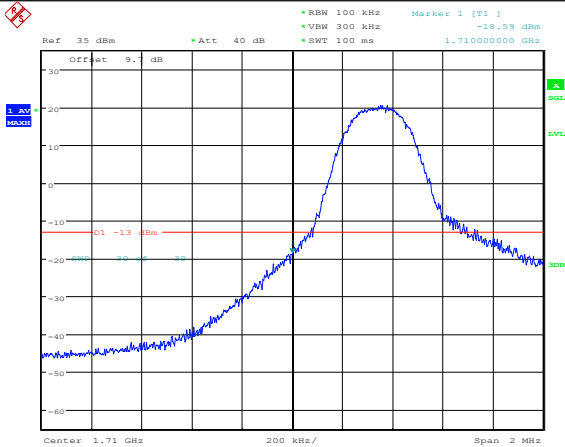

Highest channel

Date: 16.FEB.2023 10:48:55

Date: 16.FEB.2023 10:53:05

Test Mode: LTE Band 66 / 20MHz / 100RB / QPSK

Lowest channel

Highest channel

Date: 16.FEB.2023 10:50:54

Date: 16.FEB.2023 10:57:03

Test Mode: LTE Band 66 / 1.4MHz / 1RB / 16-QAM

Lowest channel

Highest channel

Test Mode: LTE Band 66 / 1.4MHz / 6RB / 16-QAM

Lowest channel

Highest channel

Test Mode: LTE Band 66 / 3MHz / 1RB / 16-QAM

Lowest channel

Highest channel

Test Mode: LTE Band 66 / 3MHz / 15RB / 16-QAM

Lowest channel

Highest channel

Test Mode: LTE Band 66 / 5MHz / 1RB / 16-QAM

Lowest channel

Highest channel

Test Mode: LTE Band 66 / 5MHz / 25RB / 16-QAM

Lowest channel

Highest channel