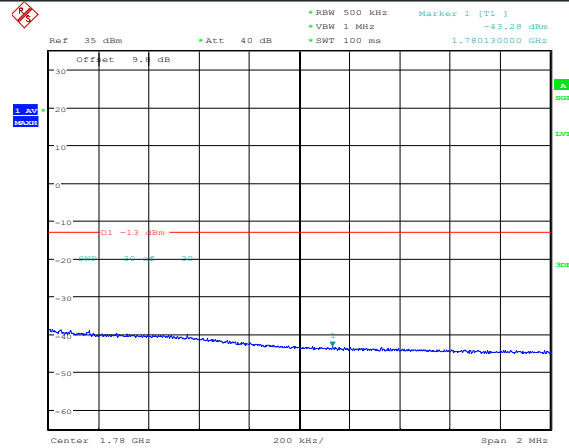

Date: 16.FEB.2023 09:54:21

Date: 16.FEB.2023 09:55:24

Test Mode: LTE Band 66 / 10MHz / 1RB / QPSK

Lowest channel

Highest channel

Test Mode: LTE Band 66 / 10MHz / 50RB / QPSK

Lowest channel

Highest channel

Test Mode: LTE Band 66 / 15MHz / 1RB / QPSK

Lowest channel

Highest channel

Test Mode: LTE Band 66 / 15MHz / 75RB / QPSK

Lowest channel

Highest channel

Test Mode: LTE Band 66 / 20MHz / 1RB / QPSK

Lowest channel

Highest channel

Date: 16.FEB.2023 10:48:55

Date: 16.FEB.2023 10:53:05

Test Mode: LTE Band 66 / 20MHz / 100RB / QPSK

Lowest channel

Highest channel

Date: 16.FEB.2023 10:50:54

Date: 16.FEB.2023 10:57:03

Test Mode: LTE Band 66 / 1.4MHz / 1RB / 16-QAM

Lowest channel

Highest channel

Test Mode: LTE Band 66 / 1.4MHz / 6RB / 16-QAM

Lowest channel

Highest channel

Test Mode: LTE Band 66 / 3MHz / 1RB / 16-QAM

Lowest channel