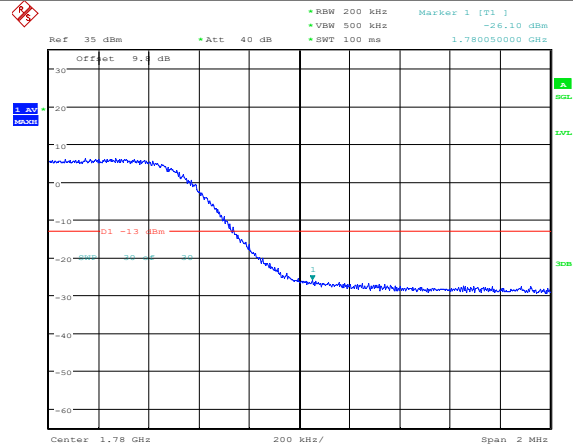

Test Mode: LTE Band 66 / 5MHz / 1RB / QPSK

Lowest channel

Highest channel

Date: 16.FEB.2023 09:53:49

Date: 16.FEB.2023 09:55:08

Test Mode: LTE Band 66 / 5MHz / 25RB / QPSK

Lowest channel

Highest channel

Date: 16.FEB.2023 09:54:21

Date: 16.FEB.2023 09:55:24

Test Mode: LTE Band 66 / 10MHz / 1RB / QPSK

Lowest channel

Highest channel

Test Mode: LTE Band 66 / 10MHz / 50RB / QPSK

Lowest channel

Highest channel

Test Mode: LTE Band 66 / 15MHz / 1RB / QPSK

Lowest channel

Highest channel

Test Mode: LTE Band 66 / 15MHz / 75RB / QPSK

Lowest channel

Highest channel

Test Mode: LTE Band 66 / 20MHz / 1RB / QPSK

Lowest channel

Highest channel

Date: 16.FEB.2023 10:48:55

Date: 16.FEB.2023 10:53:05

Test Mode: LTE Band 66 / 20MHz / 100RB / QPSK

Lowest channel

Highest channel

Date: 16.FEB.2023 10:50:54

Date: 16.FEB.2023 10:57:03