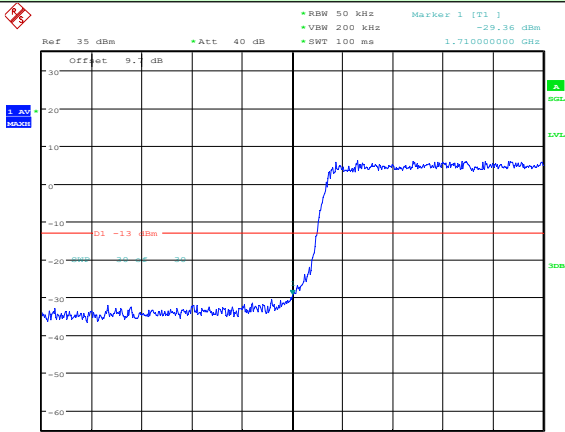

Highest channel

Date: 16.FEB.2023 10:48:55

Date: 16.FEB.2023 10:53:05

Test Mode: LTE Band 66 / 20MHz / 100RB / QPSK

Lowest channel

Highest channel

Date: 16.FEB.2023 10:50:54

Date: 16.FEB.2023 10:57:03

Test Mode: LTE Band 66 / 1.4MHz / 1RB / 16-QAM

Lowest channel

Highest channel

Test Mode: LTE Band 66 / 1.4MHz / 6RB / 16-QAM

Lowest channel

Highest channel

Test Mode: LTE Band 66 / 3MHz / 1RB / 16-QAM

Lowest channel

Highest channel

Test Mode: LTE Band 66 / 3MHz / 15RB / 16-QAM

Lowest channel

Highest channel

Test Mode: LTE Band 66 / 5MHz / 1RB / 16-QAM

Lowest channel

Highest channel

Test Mode: LTE Band 66 / 5MHz / 25RB / 16-QAM

Lowest channel

Highest channel