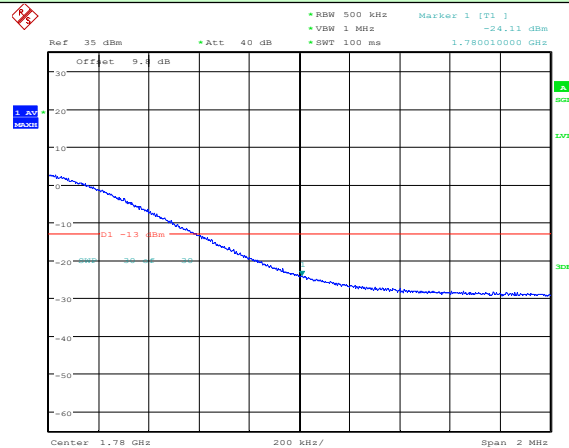

Test Mode: LTE Band 66 / 15MHz / 1RB / QPSK

Lowest channel

Highest channel

Test Mode: LTE Band 66 / 15MHz / 75RB / QPSK

Lowest channel

Highest channel

Test Mode: LTE Band 66 / 20MHz / 1RB / QPSK

Lowest channel

Highest channel

Date: 16.FEB.2023 10:48:55

Date: 16.FEB.2023 10:53:05

Test Mode: LTE Band 66 / 20MHz / 100RB / QPSK

Lowest channel

Highest channel

Date: 16.FEB.2023 10:50:54

Date: 16.FEB.2023 10:57:03

Test Mode: LTE Band 66 / 1.4MHz / 1RB / 16-QAM

Lowest channel

Highest channel

Test Mode: LTE Band 66 / 1.4MHz / 6RB / 16-QAM

Lowest channel

Highest channel

Test Mode: LTE Band 66 / 3MHz / 1RB / 16-QAM

Lowest channel

Lowest channel

Highest channel