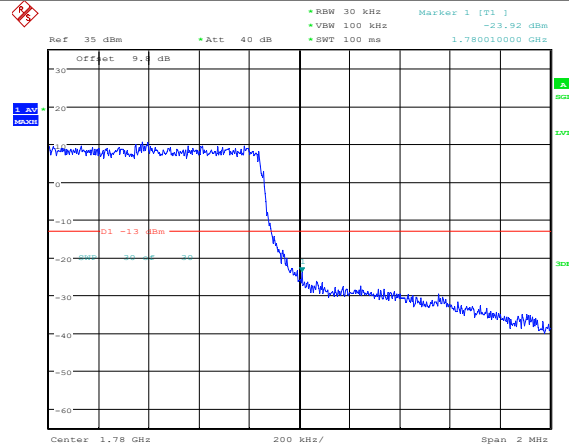

Test Mode: LTE Band 17 / 5MHz / 1RB / 16-QAM

Lowest channel

Highest channel

Test Mode: LTE Band 17 / 5MHz / 25RB / 16-QAM

Lowest channel

Highest channel

Test Mode: LTE Band 17 / 10MHz / 1RB / 16-QAM

Lowest channel

Highest channel

Test Mode: LTE Band 17 / 10MHz / 50RB / 16-QAM

Lowest channel

Highest channel

Test Mode: LTE Band 66 / 1.4MHz / 1RB / QPSK

Lowest channel

Highest channel

Test Mode: LTE Band 66 / 1.4MHz / 6RB / QPSK

Lowest channel

Highest channel

Test Mode: LTE Band 66 / 3MHz / 1RB / QPSK

Lowest channel

Highest channel

Test Mode: LTE Band 66 / 3MHz / 15RB / QPSK

Lowest channel

Highest channel