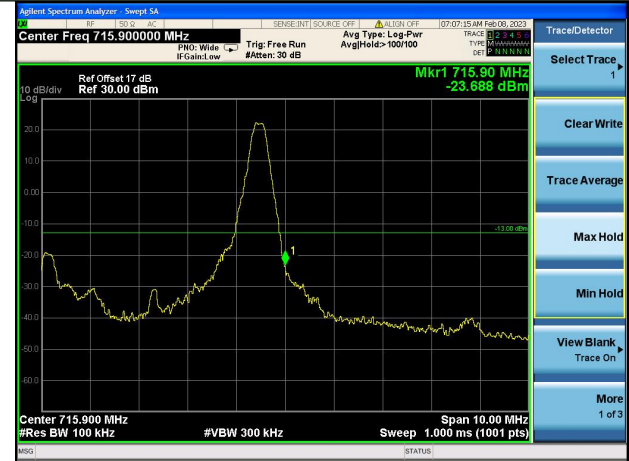

Test Mode: LTE Band 12 / 5MHz / 1RB / QPSK

Lowest channel

Highest channel

Test Mode: LTE Band 12 / 5MHz / 25RB / QPSK

Lowest channel

Highest channel

Test Mode: LTE Band 12 / 10MHz / 1 RB / QPSK

Lowest channel

Highest channel

Test Mode: LTE Band 12 / 10MHz / 50RB / QPSK

Lowest channel

Highest channel

Test Mode: LTE Band 12 / 1.4MHz / 1RB / 16-QAM

Lowest channel

Highest channel

Test Mode: LTE Band 12 / 1.4MHz / 6RB / 16-QAM

Lowest channel

Highest channel

Test Mode: LTE Band 12 / 3MHz / 1RB / 16-QAM

Lowest channel

Highest channel

Test Mode: LTE Band 12 / 3MHz / 15RB / 16-QAM

Lowest channel

Highest channel