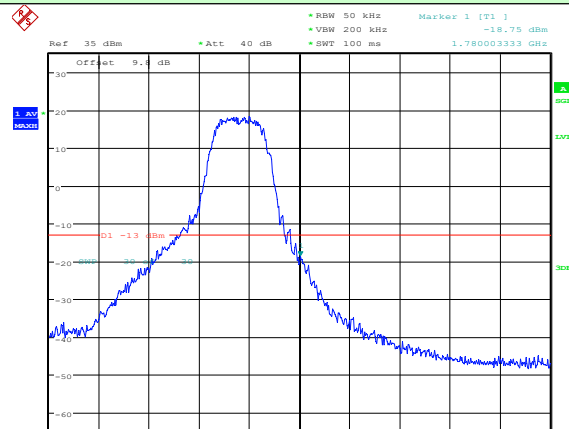

Highest channel

Date: 16.FEB.2023 10:48:55

Date: 16.FEB.2023 10:53:05

Test Mode: LTE Band 66 / 20MHz / 100RB / QPSK

Lowest channel

Highest channel

Date: 16.FEB.2023 10:50:54

Date: 16.FEB.2023 10:57:03

Test Mode: LTE Band 66 / 1.4MHz / 1RB / 16-QAM

Lowest channel

Highest channel

Test Mode: LTE Band 66 / 1.4MHz / 6RB / 16-QAM

Lowest channel

Highest channel

Test Mode: LTE Band 66 / 3MHz / 1RB / 16-QAM

Lowest channel

Highest channel

Test Mode: LTE Band 66 / 3MHz / 15RB / 16-QAM

Lowest channel

Highest channel

Test Mode: LTE Band 66 / 5MHz / 1RB / 16-QAM

Lowest channel

Highest channel

Test Mode: LTE Band 66 / 5MHz / 25RB / 16-QAM

Lowest channel

Highest channel