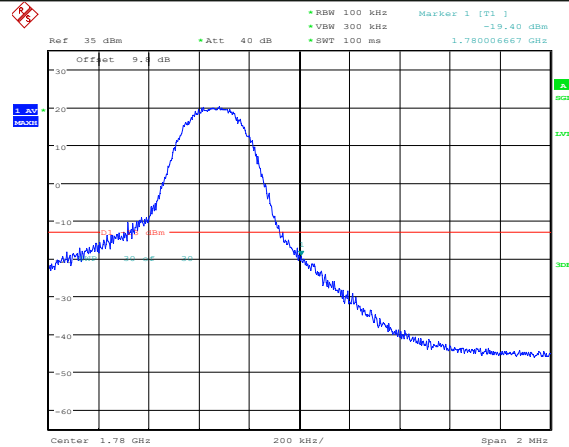

Test Mode: LTE Band 66 / 1.4MHz / 1RB / 16-QAM

Lowest channel

Highest channel

Test Mode: LTE Band 66 / 1.4MHz / 6RB / 16-QAM

Lowest channel

Highest channel

Test Mode: LTE Band 66 / 3MHz / 1RB / 16-QAM

Lowest channel

Highest channel

Test Mode: LTE Band 66 / 3MHz / 15RB / 16-QAM

Lowest channel

Highest channel

Test Mode: LTE Band 66 / 5MHz / 1RB / 16-QAM

Lowest channel

Highest channel

Test Mode: LTE Band 66 / 5MHz / 25RB / 16-QAM

Lowest channel

Highest channel