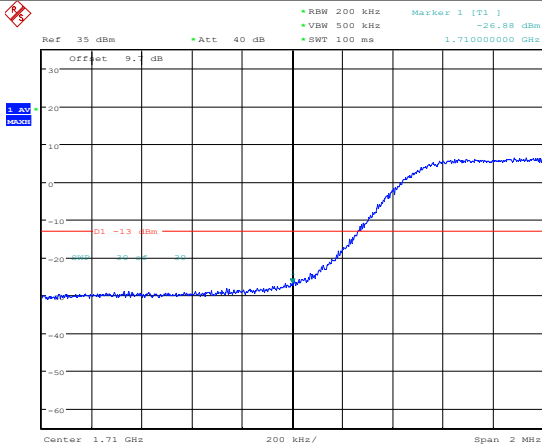

Test Mode: LTE Band 66 / 5MHz / 1RB / QPSK

Lowest channel

Highest channel

Date: 16.FEB.2023 09:53:49

Date: 16.FEB.2023 09:55:08

Test Mode: LTE Band 66 / 5MHz / 25RB / QPSK

Lowest channel

Highest channel

Date: 16.FEB.2023 09:54:21

Date: 16.FEB.2023 09:55:24

Test Mode: LTE Band 66 / 10MHz / 1RB / QPSK

Lowest channel

Highest channel

Test Mode: LTE Band 66 / 10MHz / 50RB / QPSK

Lowest channel

Highest channel

Test Mode: LTE Band 66 / 15MHz / 1RB / QPSK

Lowest channel

Highest channel

Test Mode: LTE Band 66 / 15MHz / 75RB / QPSK

Lowest channel

Highest channel

Test Mode: LTE Band 66 / 20MHz / 1RB / QPSK

Lowest channel

Highest channel

Date: 16.FEB.2023 10:48:55

Date: 16.FEB.2023 10:53:05

Test Mode: LTE Band 66 / 20MHz / 100RB / QPSK

Lowest channel

Highest channel

Date: 16.FEB.2023 10:50:54

Date: 16.FEB.2023 10:57:03