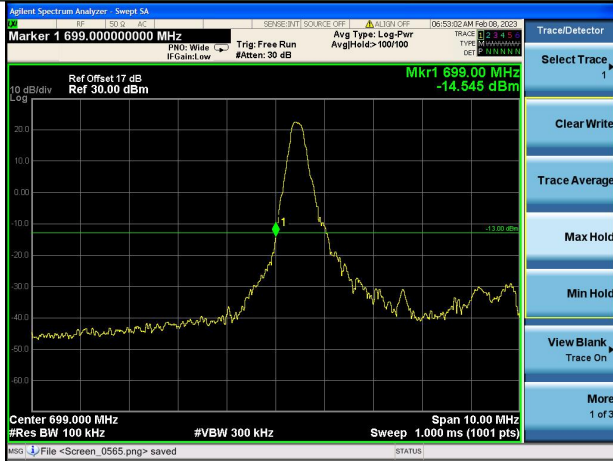

Test Mode: LTE Band 12 / 5MHz / 1RB / QPSK

Lowest channel

Highest channel

Test Mode: LTE Band 12 / 5MHz / 25RB / QPSK

Lowest channel

Highest channel

Test Mode: LTE Band 12 / 10MHz / 1 RB / QPSK

Lowest channel

Highest channel

Test Mode: LTE Band 12 / 10MHz / 50RB / QPSK

Lowest channel

Highest channel

Test Mode: LTE Band 12 / 1.4MHz / 1RB / 16-QAM

Lowest channel

Highest channel

Test Mode: LTE Band 12 / 1.4MHz / 6RB / 16-QAM

Lowest channel

Highest channel

Test Mode: LTE Band 12 / 3MHz / 1RB / 16-QAM

Lowest channel

Highest channel

Test Mode: LTE Band 12 / 3MHz / 15RB / 16-QAM

Lowest channel

Highest channel