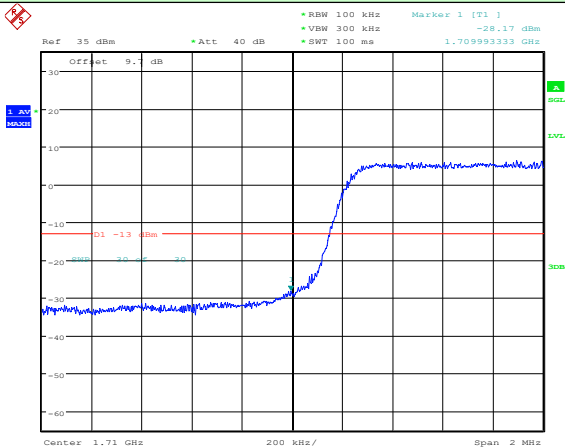

Test Mode: LTE Band 66 / 1.4MHz / 1RB / 16-QAM

Lowest channel

Highest channel

Test Mode: LTE Band 66 / 1.4MHz / 6RB / 16-QAM

Lowest channel

Highest channel

Test Mode: LTE Band 66 / 3MHz / 1RB / 16-QAM

Lowest channel

Highest channel

Test Mode: LTE Band 66 / 3MHz / 15RB / 16-QAM

Lowest channel

Highest channel

Test Mode: LTE Band 66 / 5MHz / 1RB / 16-QAM

Lowest channel

Highest channel

Test Mode: LTE Band 66 / 5MHz / 25RB / 16-QAM

Lowest channel

Highest channel