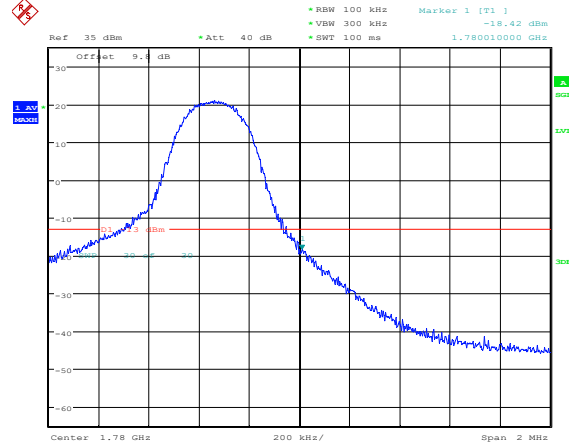

Highest channel

Test Mode: LTE Band 17 / 10MHz / 50RB / 16-QAM

Lowest channel

Highest channel

Test Mode: LTE Band 66 / 1.4MHz / 1RB / QPSK

Lowest channel

Highest channel

Test Mode: LTE Band 66 / 1.4MHz / 6RB / QPSK

Lowest channel

Highest channel

Test Mode: LTE Band 66 / 3MHz / 1RB / QPSK

Lowest channel

Highest channel

Test Mode: LTE Band 66 / 3MHz / 15RB / QPSK

Lowest channel

Highest channel

Test Mode: LTE Band 66 / 5MHz / 1RB / QPSK

Lowest channel

Highest channel

Date: 16.FEB.2023 09:53:49

Date: 16.FEB.2023 09:55:08

Test Mode: LTE Band 66 / 5MHz / 25RB / QPSK

Lowest channel

Highest channel