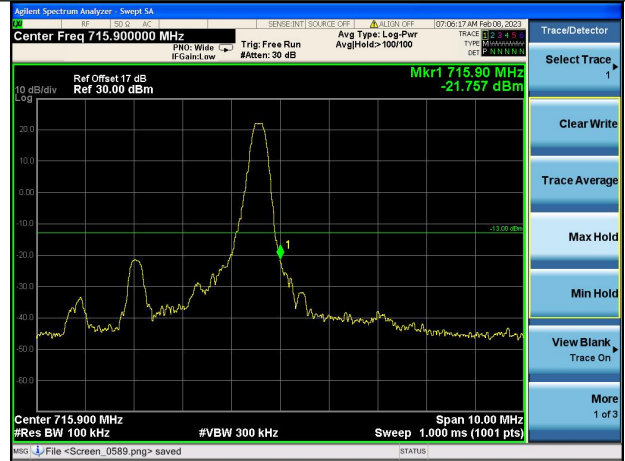

Highest channel

Test Mode: LTE Band 12 / 10MHz / 50RB / QPSK

Lowest channel

Highest channel

Test Mode: LTE Band 12 / 1.4MHz / 1RB / 16-QAM

Lowest channel

Highest channel

Test Mode: LTE Band 12 / 1.4MHz / 6RB / 16-QAM

Lowest channel

Highest channel

Test Mode: LTE Band 12 / 3MHz / 1RB / 16-QAM

Lowest channel

Highest channel

Test Mode: LTE Band 12 / 3MHz / 15RB / 16-QAM

Lowest channel

Highest channel

Test Mode: LTE Band 12 / 5MHz / 1 RB / 16-QAM

Lowest channel

Highest channel

Test Mode: LTE Band 12 / 5MHz / 25RB / 16-QAM

Lowest channel

Highest channel

Test Mode: LTE Band 12 / 10MHz / 1RB / 16-QAM

Lowest channel

Highest channel

Test Mode: LTE Band 12 / 10MHz / 50RB / 16-QAM

Lowest channel

Highest channel

Test Mode: LTE Band 17 / 5MHz / 1RB / QPSK

Lowest channel

Highest channel

Test Mode: LTE Band 17 / 5MHz / 25RB / QPSK