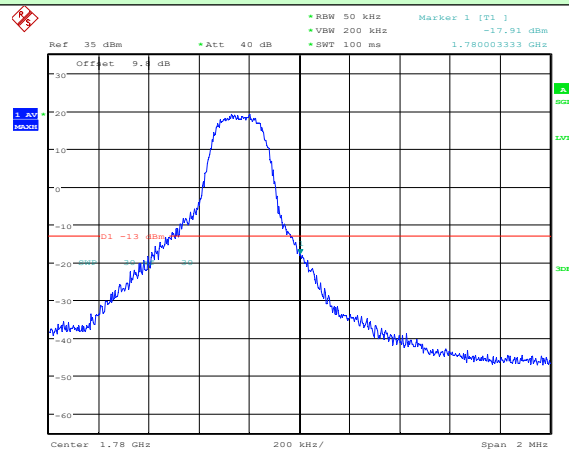

Highest channel

Test Mode: LTE Band 17 / 10MHz / 50RB / 16-QAM

Lowest channel

Highest channel

Test Mode: LTE Band 66 / 1.4MHz / 1RB / QPSK

Lowest channel

Highest channel

Test Mode: LTE Band 66 / 1.4MHz / 6RB / QPSK

Lowest channel

Highest channel

Test Mode: LTE Band 66 / 3MHz / 1RB / QPSK

Lowest channel

Highest channel

Test Mode: LTE Band 66 / 3MHz / 15RB / QPSK

Lowest channel

Highest channel

Test Mode: LTE Band 66 / 5MHz / 1RB / QPSK

Lowest channel

Highest channel

Date: 16.FEB.2023 09:53:49

Date: 16.FEB.2023 09:55:08

Test Mode: LTE Band 66 / 5MHz / 25RB / QPSK

Lowest channel

Highest channel