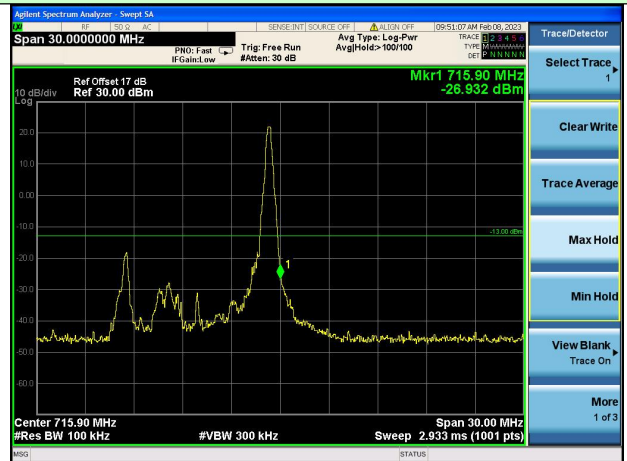

Highest channel

Test Mode: LTE Band 12 / 10MHz / 50RB / 16-QAM

Lowest channel

Highest channel

Test Mode: LTE Band 17 / 5MHz / 1RB / QPSK

Lowest channel

Highest channel

Test Mode: LTE Band 17 / 5MHz / 25RB / QPSK

Lowest channel

Highest channel

Test Mode: LTE Band 17 / 10MHz / 1RB / QPSK

Lowest channel

Highest channel

Test Mode: LTE Band 17 / 10MHz / 50RB / QPSK

Lowest channel

Highest channel

Test Mode: LTE Band 17 / 5MHz / 1RB / 16-QAM

Lowest channel

Highest channel

Test Mode: LTE Band 17 / 5MHz / 25RB / 16-QAM

Lowest channel

Highest channel

Test Mode: LTE Band 17 / 10MHz / 1RB / 16-QAM

Lowest channel

Highest channel

Test Mode: LTE Band 17 / 10MHz / 50RB / 16-QAM

Lowest channel

Highest channel

Test Mode: LTE Band 66 / 1.4MHz / 1RB / QPSK

Lowest channel

Highest channel

Test Mode: LTE Band 66 / 1.4MHz / 6RB / QPSK