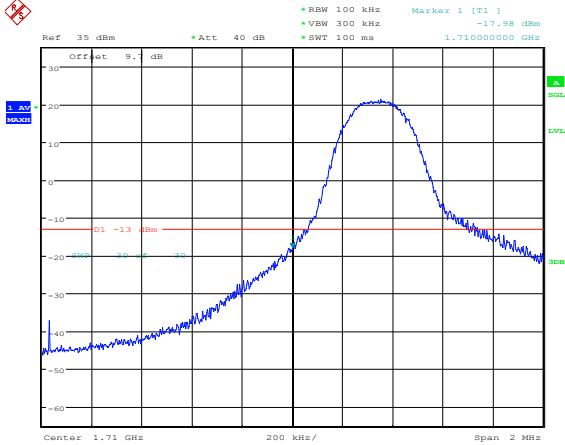

Highest channel

Test Mode: LTE Band 17 / 10MHz / 50RB / 16-QAM

Lowest channel

Highest channel

Test Mode: LTE Band 66 / 1.4MHz / 1RB / QPSK

Lowest channel

Highest channel

Test Mode: LTE Band 66 / 1.4MHz / 6RB / QPSK

Lowest channel

Highest channel

Test Mode: LTE Band 66 / 3MHz / 1RB / QPSK

Lowest channel

Highest channel

Test Mode: LTE Band 66 / 3MHz / 15RB / QPSK

Lowest channel

Highest channel

Test Mode: LTE Band 66 / 5MHz / 1RB / QPSK

Lowest channel

Highest channel

Date: 16.FEB.2023 09:53:49

Date: 16.FEB.2023 09:55:08

Test Mode: LTE Band 66 / 5MHz / 25RB / QPSK

Lowest channel

Highest channel