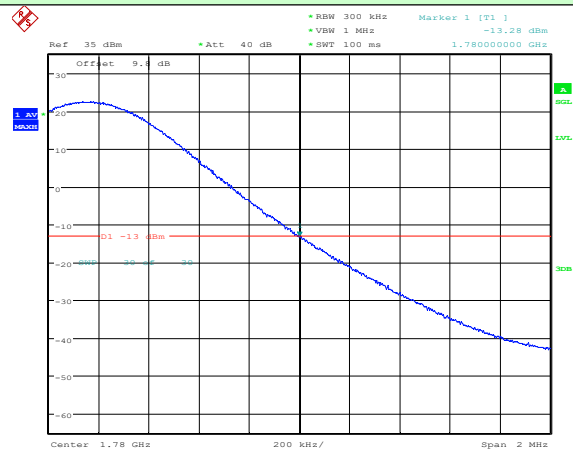

Test Mode: LTE Band 66 / 5MHz / 1RB / QPSK

Lowest channel

Highest channel

Date: 16.FEB.2023 09:53:49

Date: 16.FEB.2023 09:55:08

Test Mode: LTE Band 66 / 5MHz / 25RB / QPSK

Lowest channel

Highest channel

Date: 16.FEB.2023 09:54:21

Date: 16.FEB.2023 09:55:24

Test Mode: LTE Band 66 / 10MHz / 1RB / QPSK

Lowest channel

Highest channel

Test Mode: LTE Band 66 / 10MHz / 50RB / QPSK

Lowest channel

Highest channel

Test Mode: LTE Band 66 / 15MHz / 1RB / QPSK

Lowest channel

Highest channel

Test Mode: LTE Band 66 / 15MHz / 75RB / QPSK

Lowest channel

Highest channel

Test Mode: LTE Band 66 / 20MHz / 1RB / QPSK

Lowest channel

Highest channel

Date: 16.FEB.2023 10:48:55

Date: 16.FEB.2023 10:53:05

Test Mode: LTE Band 66 / 20MHz / 100RB / QPSK

Lowest channel

Highest channel

Date: 16.FEB.2023 10:50:54

Date: 16.FEB.2023 10:57:03