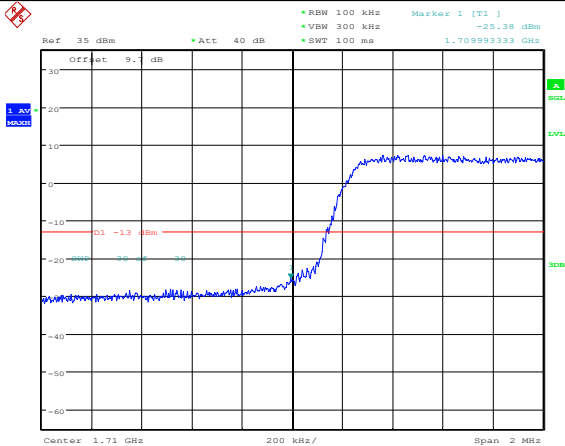

Lowest channel

Highest channel

Test Mode: LTE Band 66 / 3MHz / 1RB / QPSK

Lowest channel

Highest channel

Test Mode: LTE Band 66 / 3MHz / 15RB / QPSK

Lowest channel

Highest channel

Test Mode: LTE Band 66 / 5MHz / 1RB / QPSK

Lowest channel

Highest channel

Date: 16.FEB.2023 09:53:49

Date: 16.FEB.2023 09:55:08

Test Mode: LTE Band 66 / 5MHz / 25RB / QPSK

Lowest channel

Highest channel

Date: 16.FEB.2023 09:54:21

Date: 16.FEB.2023 09:55:24

Test Mode: LTE Band 66 / 10MHz / 1RB / QPSK

Lowest channel

Highest channel

Test Mode: LTE Band 66 / 10MHz / 50RB / QPSK

Lowest channel

Highest channel

Test Mode: LTE Band 66 / 15MHz / 1RB / QPSK

Lowest channel

Highest channel

Test Mode: LTE Band 66 / 15MHz / 75RB / QPSK

Lowest channel

Highest channel

Test Mode: LTE Band 66 / 20MHz / 1RB / QPSK

Lowest channel