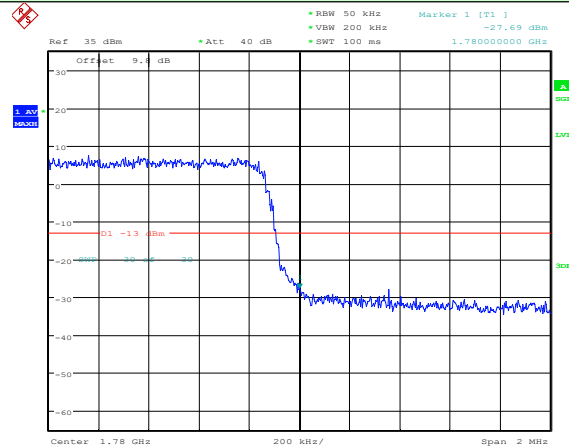

Highest channel

Test Mode: LTE Band 17 / 10MHz / 50RB / 16-QAM

Lowest channel

Highest channel

Test Mode: LTE Band 66 / 1.4MHz / 1RB / QPSK

Lowest channel

Highest channel

Test Mode: LTE Band 66 / 1.4MHz / 6RB / QPSK

Lowest channel

Highest channel

Test Mode: LTE Band 66 / 3MHz / 1RB / QPSK

Lowest channel

Highest channel

Test Mode: LTE Band 66 / 3MHz / 15RB / QPSK

Lowest channel

Highest channel

Test Mode: LTE Band 66 / 5MHz / 1RB / QPSK

Lowest channel

Highest channel

Date: 16.FEB.2023 09:53:49

Date: 16.FEB.2023 09:55:08

Test Mode: LTE Band 66 / 5MHz / 25RB / QPSK

Lowest channel

Highest channel