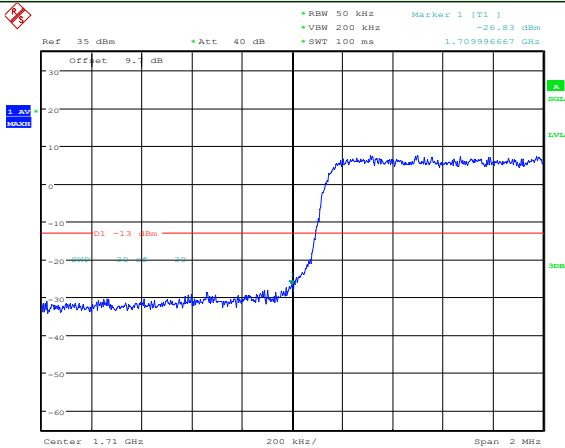

Highest channel

Test Mode: LTE Band 17 / 10MHz / 50RB / 16-QAM

Lowest channel

Highest channel

Test Mode: LTE Band 66 / 1.4MHz / 1RB / QPSK

Lowest channel

Highest channel

Test Mode: LTE Band 66 / 1.4MHz / 6RB / QPSK

Lowest channel

Highest channel

Test Mode: LTE Band 66 / 3MHz / 1RB / QPSK

Lowest channel

Highest channel

Test Mode: LTE Band 66 / 3MHz / 15RB / QPSK

Lowest channel

Highest channel

Test Mode: LTE Band 66 / 5MHz / 1RB / QPSK

Lowest channel

Highest channel

Date: 16.FEB.2023 09:53:49

Date: 16.FEB.2023 09:55:08

Test Mode: LTE Band 66 / 5MHz / 25RB / QPSK

Lowest channel

Highest channel

Date: 16.FEB.2023 09:54:21

Date: 16.FEB.2023 09:55:24

Test Mode: LTE Band 66 / 10MHz / 1RB / QPSK

Lowest channel

Highest channel

Test Mode: LTE Band 66 / 10MHz / 50RB / QPSK

Lowest channel

Highest channel