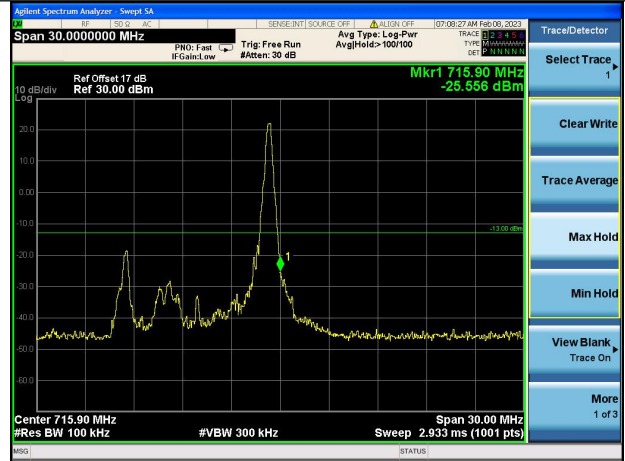

Lowest channel

Highest channel

Test Mode: LTE Band 12 / 3MHz / 1RB / 16-QAM

Lowest channel

Highest channel

Test Mode: LTE Band 12 / 3MHz / 15RB / 16-QAM

Lowest channel

Highest channel

Test Mode: LTE Band 12 / 5MHz / 1 RB / 16-QAM

Lowest channel

Highest channel

Test Mode: LTE Band 12 / 5MHz / 25RB / 16-QAM

Lowest channel

Highest channel

Test Mode: LTE Band 12 / 10MHz / 1RB / 16-QAM

Lowest channel

Highest channel

Test Mode: LTE Band 12 / 10MHz / 50RB / 16-QAM

Lowest channel

Highest channel

Test Mode: LTE Band 17 / 5MHz / 1RB / QPSK

Lowest channel

Highest channel

Test Mode: LTE Band 17 / 5MHz / 25RB / QPSK

Lowest channel

Highest channel

Test Mode: LTE Band 17 / 10MHz / 1RB / QPSK

Lowest channel

Highest channel

Test Mode: LTE Band 17 / 10MHz / 50RB / QPSK

Lowest channel

Highest channel