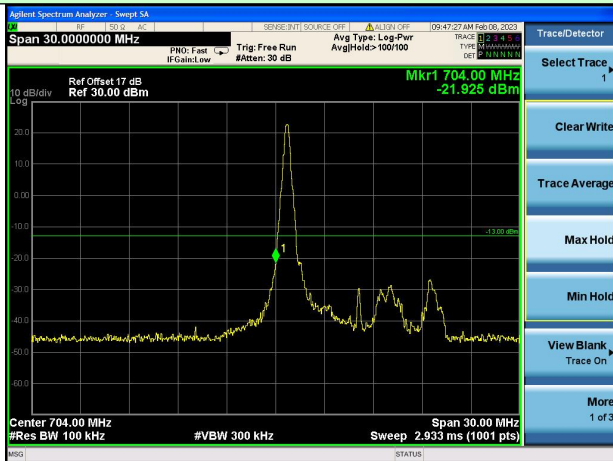

Test Mode: LTE Band 12 / 5MHz / 1 RB / 16-QAM

Lowest channel

Highest channel

Test Mode: LTE Band 12 / 5MHz / 25RB / 16-QAM

Lowest channel

Highest channel

Test Mode: LTE Band 12 / 10MHz / 1RB / 16-QAM

Lowest channel

Highest channel

Test Mode: LTE Band 12 / 10MHz / 50RB / 16-QAM

Lowest channel

Highest channel

Test Mode: LTE Band 17 / 5MHz / 1RB / QPSK

Lowest channel

Highest channel

Test Mode: LTE Band 17 / 5MHz / 25RB / QPSK

Lowest channel

Highest channel

Test Mode: LTE Band 17 / 10MHz / 1RB / QPSK

Lowest channel

Highest channel

Test Mode: LTE Band 17 / 10MHz / 50RB / QPSK

Lowest channel

Highest channel

Test Mode: LTE Band 17 / 5MHz / 1RB / 16-QAM

Lowest channel

Highest channel

Test Mode: LTE Band 17 / 5MHz / 25RB / 16-QAM

Lowest channel

Highest channel

Test Mode: LTE Band 17 / 10MHz / 1RB / 16-QAM

Lowest channel