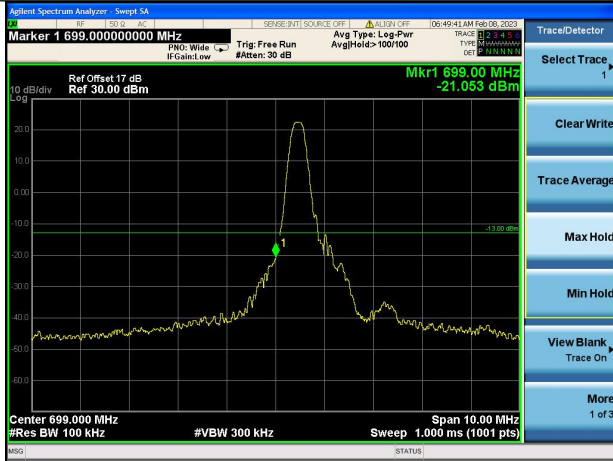

Test Mode: LTE Band 12 / 5MHz / 1RB / QPSK

Lowest channel

Highest channel

Test Mode: LTE Band 12 / 5MHz / 25RB / QPSK

Lowest channel

Highest channel

Test Mode: LTE Band 12 / 10MHz / 1 RB / QPSK

Lowest channel

Highest channel

Test Mode: LTE Band 12 / 10MHz / 50RB / QPSK

Lowest channel

Highest channel

Test Mode: LTE Band 12 / 1.4MHz / 1RB / 16-QAM

Lowest channel

Highest channel

Test Mode: LTE Band 12 / 1.4MHz / 6RB / 16-QAM

Lowest channel

Highest channel

Test Mode: LTE Band 12 / 3MHz / 1RB / 16-QAM

Lowest channel

Highest channel

Test Mode: LTE Band 12 / 3MHz / 15RB / 16-QAM

Lowest channel

Highest channel

Test Mode: LTE Band 12 / 5MHz / 1 RB / 16-QAM

Lowest channel

Highest channel

Test Mode: LTE Band 12 / 5MHz / 25RB / 16-QAM

Lowest channel

Highest channel

Test Mode: LTE Band 12 / 10MHz / 1RB / 16-QAM

Lowest channel