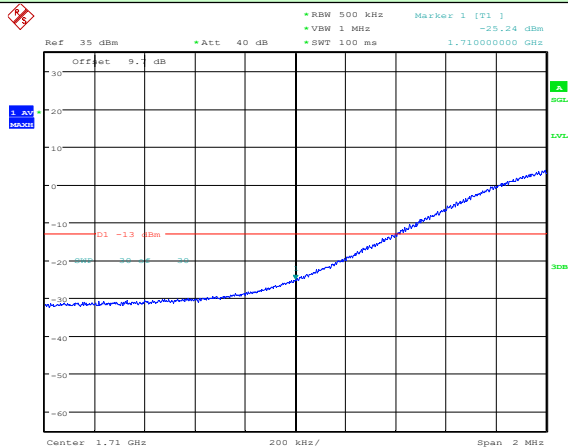

Date: 16.FEB.2023 09:54:21

Date: 16.FEB.2023 09:55:24

Test Mode: LTE Band 66 / 10MHz / 1RB / QPSK

Lowest channel

Highest channel

Test Mode: LTE Band 66 / 10MHz / 50RB / QPSK

Lowest channel

Highest channel

Test Mode: LTE Band 66 / 15MHz / 1RB / QPSK

Lowest channel

Highest channel

Test Mode: LTE Band 66 / 15MHz / 75RB / QPSK

Lowest channel

Highest channel

Test Mode: LTE Band 66 / 20MHz / 1RB / QPSK

Lowest channel

Highest channel

Date: 16.FEB.2023 10:48:55

Date: 16.FEB.2023 10:53:05

Test Mode: LTE Band 66 / 20MHz / 100RB / QPSK

Lowest channel

Highest channel

Date: 16.FEB.2023 10:50:54

Date: 16.FEB.2023 10:57:03

Test Mode: LTE Band 66 / 1.4MHz / 1RB / 16-QAM

Lowest channel

Highest channel

Test Mode: LTE Band 66 / 1.4MHz / 6RB / 16-QAM

Lowest channel

Highest channel

Test Mode: LTE Band 66 / 3MHz / 1RB / 16-QAM

Lowest channel