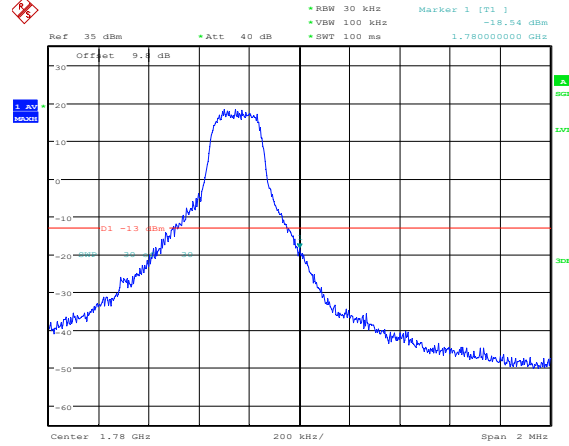

Test Mode: LTE Band 17 / 5MHz / 1RB / 16-QAM

Lowest channel

Highest channel

Test Mode: LTE Band 17 / 5MHz / 25RB / 16-QAM

Lowest channel

Highest channel

Test Mode: LTE Band 17 / 10MHz / 1RB / 16-QAM

Lowest channel

Highest channel

Test Mode: LTE Band 17 / 10MHz / 50RB / 16-QAM

Lowest channel

Highest channel

Test Mode: LTE Band 66 / 1.4MHz / 1RB / QPSK

Lowest channel

Highest channel

Test Mode: LTE Band 66 / 1.4MHz / 6RB / QPSK

Lowest channel

Highest channel

Test Mode: LTE Band 66 / 3MHz / 1RB / QPSK

Lowest channel

Highest channel

Test Mode: LTE Band 66 / 3MHz / 15RB / QPSK

Lowest channel

Highest channel

Test Mode: LTE Band 66 / 5MHz / 1RB / QPSK

Lowest channel

Highest channel

Date: 16.FEB.2023 09:53:49

Date: 16.FEB.2023 09:55:08

Test Mode: LTE Band 66 / 5MHz / 25RB / QPSK

Lowest channel

Highest channel