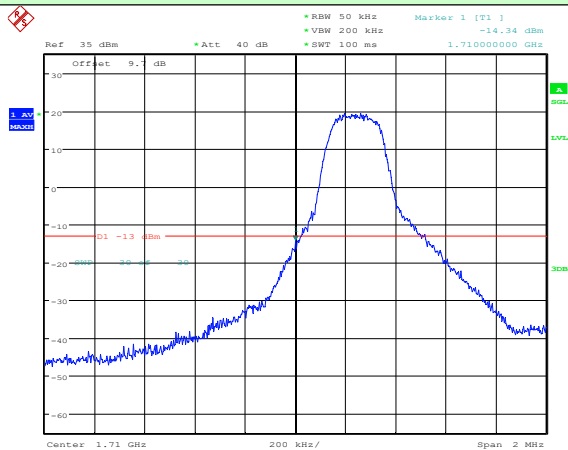

Test Mode: LTE Band 17 / 5MHz / 1RB / 16-QAM

Lowest channel

Highest channel

Test Mode: LTE Band 17 / 5MHz / 25RB / 16-QAM

Lowest channel

Highest channel

Test Mode: LTE Band 17 / 10MHz / 1RB / 16-QAM

Lowest channel

Highest channel

Test Mode: LTE Band 17 / 10MHz / 50RB / 16-QAM

Lowest channel

Highest channel

Test Mode: LTE Band 66 / 1.4MHz / 1RB / QPSK

Lowest channel

Highest channel

Test Mode: LTE Band 66 / 1.4MHz / 6RB / QPSK

Lowest channel

Highest channel

Test Mode: LTE Band 66 / 3MHz / 1RB / QPSK

Lowest channel

Highest channel

Test Mode: LTE Band 66 / 3MHz / 15RB / QPSK

Lowest channel

Highest channel

Test Mode: LTE Band 66 / 5MHz / 1RB / QPSK

Lowest channel

Highest channel

Date: 16.FEB.2023 09:53:49

Date: 16.FEB.2023 09:55:08

Test Mode: LTE Band 66 / 5MHz / 25RB / QPSK

Lowest channel

Highest channel