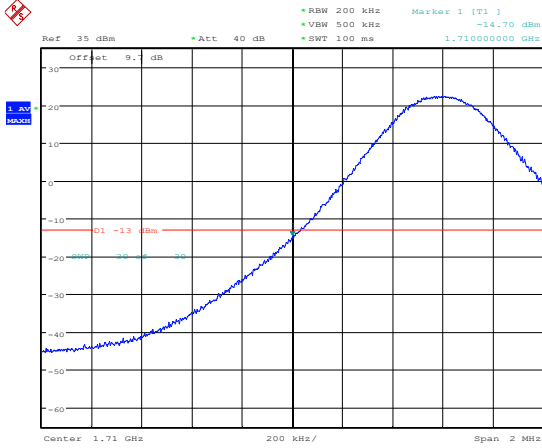

Lowest channel

Highest channel

Test Mode: LTE Band 66 / 3MHz / 1RB / QPSK

Lowest channel

Highest channel

Test Mode: LTE Band 66 / 3MHz / 15RB / QPSK

Lowest channel

Highest channel

Test Mode: LTE Band 66 / 5MHz / 1RB / QPSK

Lowest channel

Highest channel

Date: 16.FEB.2023 09:53:49

Date: 16.FEB.2023 09:55:08

Test Mode: LTE Band 66 / 5MHz / 25RB / QPSK

Lowest channel

Highest channel

Date: 16.FEB.2023 09:54:21

Date: 16.FEB.2023 09:55:24

Test Mode: LTE Band 66 / 10MHz / 1RB / QPSK

Lowest channel

Highest channel

Test Mode: LTE Band 66 / 10MHz / 50RB / QPSK

Lowest channel

Highest channel