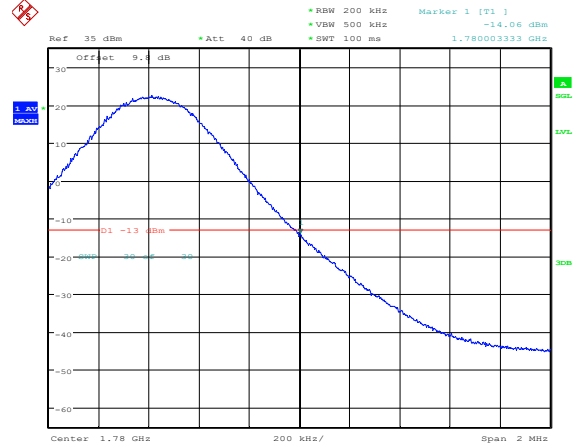

Lowest channel

Highest channel

Test Mode: LTE Band 66 / 3MHz / 1RB / QPSK

Lowest channel

Highest channel

Test Mode: LTE Band 66 / 3MHz / 15RB / QPSK

Lowest channel

Highest channel

Test Mode: LTE Band 66 / 5MHz / 1RB / QPSK

Lowest channel

Highest channel

Date: 16.FEB.2023 09:53:49

Date: 16.FEB.2023 09:55:08

Test Mode: LTE Band 66 / 5MHz / 25RB / QPSK

Lowest channel

Highest channel

Date: 16.FEB.2023 09:54:21

Date: 16.FEB.2023 09:55:24

Test Mode: LTE Band 66 / 10MHz / 1RB / QPSK

Lowest channel

Highest channel

Test Mode: LTE Band 66 / 10MHz / 50RB / QPSK

Lowest channel

Highest channel