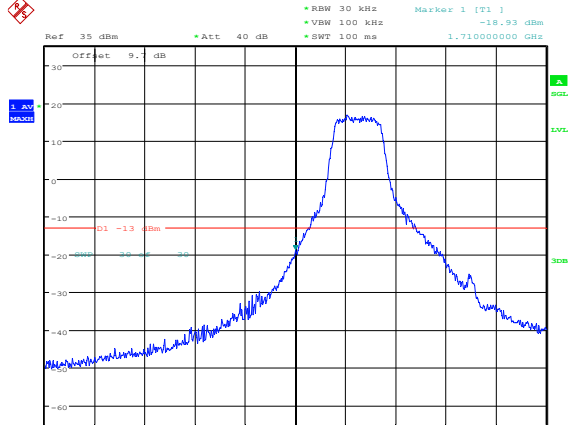

Test Mode: LTE Band 66 / 15MHz / 1RB / QPSK

Lowest channel

Highest channel

Test Mode: LTE Band 66 / 15MHz / 75RB / QPSK

Lowest channel

Highest channel

Test Mode: LTE Band 66 / 20MHz / 1RB / QPSK

Lowest channel

Highest channel

Date: 16.FEB.2023 10:48:55

Date: 16.FEB.2023 10:53:05

Test Mode: LTE Band 66 / 20MHz / 100RB / QPSK

Lowest channel

Highest channel

Date: 16.FEB.2023 10:50:54

Date: 16.FEB.2023 10:57:03

Test Mode: LTE Band 66 / 1.4MHz / 1RB / 16-QAM

Lowest channel

Highest channel

Test Mode: LTE Band 66 / 1.4MHz / 6RB / 16-QAM

Lowest channel

Highest channel

Test Mode: LTE Band 66 / 3MHz / 1RB / 16-QAM

Lowest channel

Highest channel

Test Mode: LTE Band 66 / 3MHz / 15RB / 16-QAM

Lowest channel

Highest channel

Test Mode: LTE Band 66 / 5MHz / 1RB / 16-QAM

Lowest channel

Highest channel

Test Mode: LTE Band 66 / 5MHz / 25RB / 16-QAM