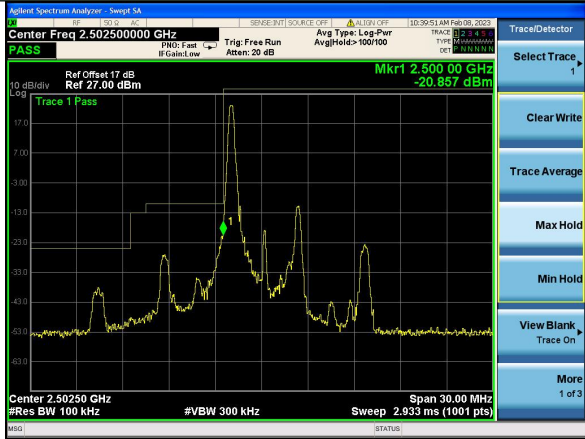

Highest channel

Test Mode: LTE Band 7 / 10MHz / 50RB / QPSK

Lowest channel

Highest channel

Test Mode: LTE Band 7 / 15MHz / 1RB / QPSK

Lowest channel

Highest channel

Test Mode: LTE Band 7 / 15MHz / 75RB / QPSK

Lowest channel

Highest channel

Test Mode: LTE Band 7 / 20MHz / 1RB / QPSK

Lowest channel

Highest channel

Test Mode: LTE Band 7 / 20MHz / 100RB / QPSK

Lowest channel

Highest channel

Test Mode: LTE Band 7 / 5MHz / 1RB / 16-QAM

Lowest channel

Highest channel

Test Mode: LTE Band 7 / 5MHz / 25RB / 16-QAM

Lowest channel

Highest channel

Test Mode: LTE Band 7 / 10MHz / 1RB / 16-QAM

Lowest channel

Highest channel

Test Mode: LTE Band 7 / 10MHz / 50RB / 16-QAM

Lowest channel

Highest channel

Test Mode: LTE Band 7 / 15MHz / 1RB / 16-QAM

Lowest channel

Highest channel

Test Mode: LTE Band 7 / 15MHz / 75RB / 16-QAM