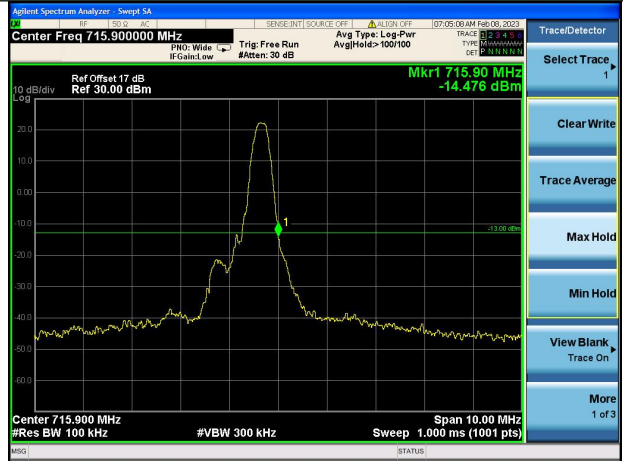

Highest channel

Test Mode: LTE Band 7 / 10MHz / 50RB / 16-QAM

Lowest channel

Highest channel

Test Mode: LTE Band 7 / 15MHz / 1RB / 16-QAM

Lowest channel

Highest channel

Test Mode: LTE Band 7 / 15MHz / 75RB / 16-QAM

Lowest channel

Highest channel

Test Mode: LTE Band 7 / 20MHz / 1RB / 16-QAM

Lowest channel

Highest channel

Test Mode: LTE Band 7 / 20MHz / 100RB / 16-QAM

Lowest channel

Highest channel

Test Mode: LTE Band 12 / 1.4MHz / 1RB / QPSK

Lowest channel

Highest channel

Test Mode: LTE Band 12 / 1.4MHz / 6RB / QPSK

Lowest channel

Highest channel

Test Mode: LTE Band 12 / 3MHz / 1RB / QPSK

Lowest channel

Highest channel

Test Mode: LTE Band 12 / 3MHz / 15RB / QPSK

Lowest channel

Highest channel