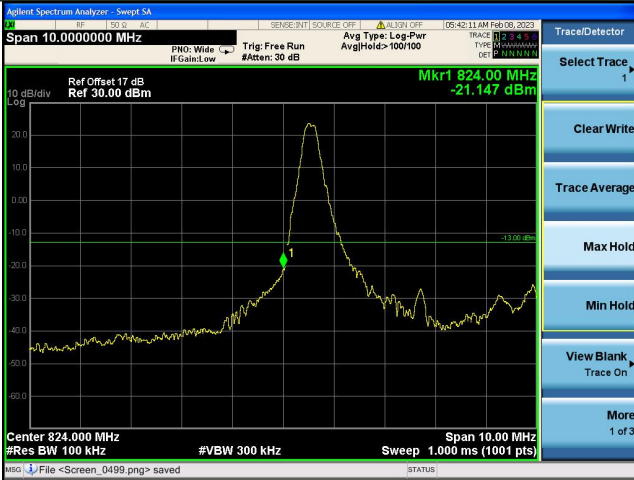

Highest channel

Test Mode: LTE Band 5 / 1.4MHz / 1RB / QPSK

Lowest channel

Highest channel

Test Mode: LTE Band 5 / 1.4MHz / 6RB / QPSK

Lowest channel

Highest channel

Test Mode: LTE Band 5 / 3MHz / 1RB / QPSK

Lowest channel

Highest channel

Test Mode: LTE Band 5 / 3MHz / 15RB / QPSK

Lowest channel

Highest channel

Test Mode: LTE Band 5 / 5MHz / 1RB / QPSK

Lowest channel

Highest channel

Test Mode: LTE Band 5 / 5MHz / 25RB / QPSK

Lowest channel

Highest channel

Test Mode: LTE Band 5 / 10MHz / 1RB / QPSK

Lowest channel

Highest channel

Test Mode: LTE Band 5 / 10MHz / 50RB / QPSK

Lowest channel

Highest channel

Test Mode: LTE Band 5 / 1.4MHz / 1RB / 16-QAM

Lowest channel

Highest channel

Test Mode: LTE Band 5 / 1.4MHz / 6RB / 16-QAM

Lowest channel

Highest channel

Test Mode: LTE Band 5 / 3MHz / 1RB / 16-QAM