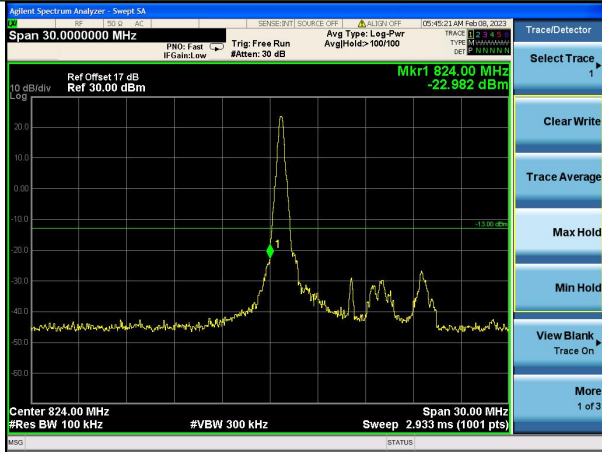

Lowest channel

Highest channel

Test Mode: LTE Band 5 / 3MHz / 15RB / QPSK

Lowest channel

Highest channel

Test Mode: LTE Band 5 / 5MHz / 1RB / QPSK

Lowest channel

Highest channel

Test Mode: LTE Band 5 / 5MHz / 25RB / QPSK

Lowest channel

Highest channel

Test Mode: LTE Band 5 / 10MHz / 1RB / QPSK

Lowest channel

Highest channel

Test Mode: LTE Band 5 / 10MHz / 50RB / QPSK

Lowest channel

Highest channel

Test Mode: LTE Band 5 / 1.4MHz / 1RB / 16-QAM

Lowest channel

Highest channel

Test Mode: LTE Band 5 / 1.4MHz / 6RB / 16-QAM

Lowest channel

Highest channel

Test Mode: LTE Band 5 / 3MHz / 1RB / 16-QAM

Lowest channel

Highest channel

Test Mode: LTE Band 5 / 3MHz / 15RB / 16-QAM

Lowest channel

Highest channel

Test Mode: LTE Band 5 / 5MHz / 1RB / 16-QAM

Lowest channel

Highest channel