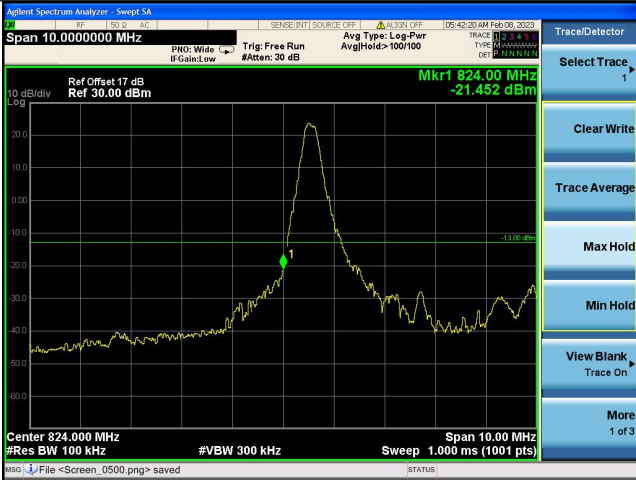

Highest channel

Test Mode: LTE Band 5 / 1.4MHz / 1RB / 16-QAM

Lowest channel

Highest channel

Test Mode: LTE Band 5 / 1.4MHz / 6RB / 16-QAM

Lowest channel

Highest channel

Test Mode: LTE Band 5 / 3MHz / 1RB / 16-QAM

Lowest channel

Highest channel

Test Mode: LTE Band 5 / 3MHz / 15RB / 16-QAM

Lowest channel

Highest channel

Test Mode: LTE Band 5 / 5MHz / 1RB / 16-QAM

Lowest channel

Highest channel

Test Mode: LTE Band 5 / 5MHz / 25RB / 16-QAM

Lowest channel

Highest channel

Test Mode: LTE Band 5 / 10MHz / 1RB / 16-QAM

Lowest channel

Highest channel

Test Mode: LTE Band 5 / 10MHz / 50RB / 16-QAM

Lowest channel

Highest channel