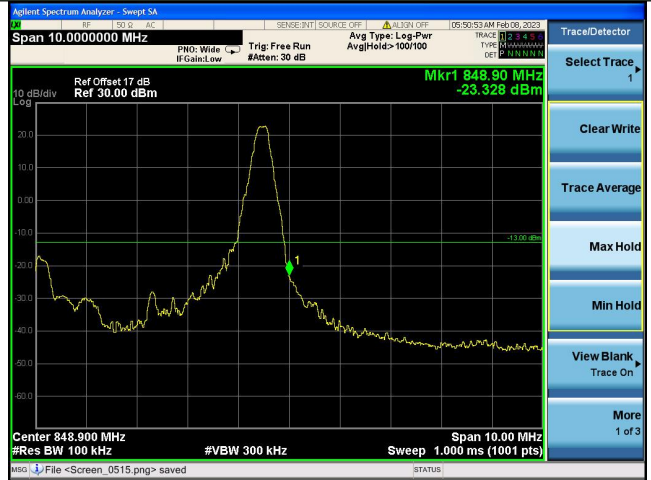

Highest channel

Test Mode: LTE Band 5 / 1.4MHz / 1RB / QPSK

Lowest channel

Highest channel

Test Mode: LTE Band 5 / 1.4MHz / 6RB / QPSK

Lowest channel

Highest channel

Test Mode: LTE Band 5 / 3MHz / 1RB / QPSK

Lowest channel

Highest channel

Test Mode: LTE Band 5 / 3MHz / 15RB / QPSK

Lowest channel

Highest channel

Test Mode: LTE Band 5 / 5MHz / 1RB / QPSK

Lowest channel

Highest channel

Test Mode: LTE Band 5 / 5MHz / 25RB / QPSK

Lowest channel

Highest channel

Test Mode: LTE Band 5 / 10MHz / 1RB / QPSK

Lowest channel

Highest channel

Test Mode: LTE Band 5 / 10MHz / 50RB / QPSK

Lowest channel

Highest channel

Test Mode: LTE Band 5 / 1.4MHz / 1RB / 16-QAM

Lowest channel

Highest channel

Test Mode: LTE Band 5 / 1.4MHz / 6RB / 16-QAM

Lowest channel

Highest channel

Test Mode: LTE Band 5 / 3MHz / 1RB / 16-QAM