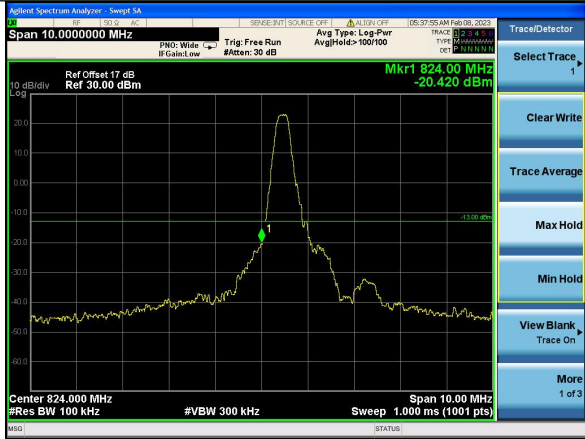

Lowest channel

Highest channel

Test Mode: LTE Band 5 / 3MHz / 15RB / QPSK

Lowest channel

Highest channel

Test Mode: LTE Band 5 / 5MHz / 1RB / QPSK

Lowest channel

Highest channel

Test Mode: LTE Band 5 / 5MHz / 25RB / QPSK

Lowest channel

Highest channel

Test Mode: LTE Band 5 / 10MHz / 1RB / QPSK

Lowest channel

Highest channel

Test Mode: LTE Band 5 / 10MHz / 50RB / QPSK

Lowest channel

Highest channel

Test Mode: LTE Band 5 / 1.4MHz / 1RB / 16-QAM

Lowest channel

Highest channel

Test Mode: LTE Band 5 / 1.4MHz / 6RB / 16-QAM

Lowest channel

Highest channel

Test Mode: LTE Band 5 / 3MHz / 1RB / 16-QAM

Lowest channel

Highest channel

Test Mode: LTE Band 5 / 3MHz / 15RB / 16-QAM

Lowest channel

Highest channel

Test Mode: LTE Band 5 / 5MHz / 1RB / 16-QAM

Lowest channel

Highest channel