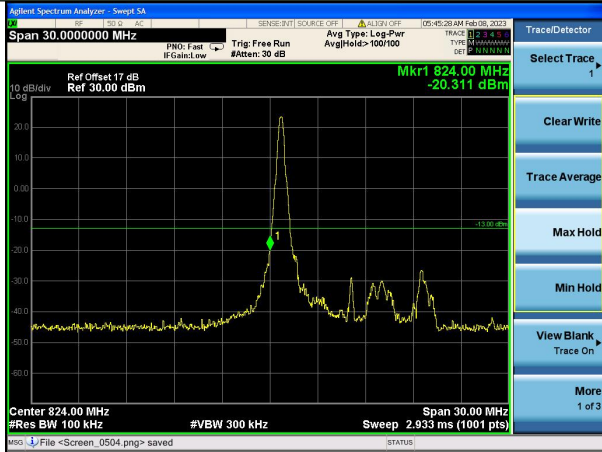

Lowest channel

Highest channel

Test Mode: LTE Band 5 / 3MHz / 15RB / 16-QAM

Lowest channel

Highest channel

Test Mode: LTE Band 5 / 5MHz / 1RB / 16-QAM

Lowest channel

Highest channel

Test Mode: LTE Band 5 / 5MHz / 25RB / 16-QAM

Lowest channel

Highest channel

Test Mode: LTE Band 5 / 10MHz / 1RB / 16-QAM

Lowest channel

Highest channel

Test Mode: LTE Band 5 / 10MHz / 50RB / 16-QAM

Lowest channel

Highest channel