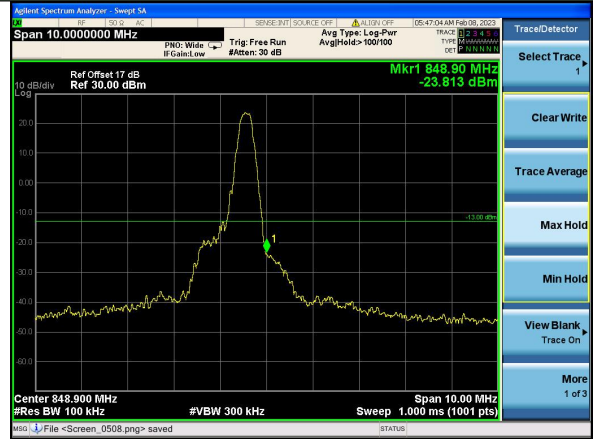

Lowest channel

Highest channel

Test Mode: LTE Band 5 / 3MHz / 15RB / QPSK

Lowest channel

Highest channel

Test Mode: LTE Band 5 / 5MHz / 1RB / QPSK

Lowest channel

Highest channel

Test Mode: LTE Band 5 / 5MHz / 25RB / QPSK

Lowest channel

Highest channel

Test Mode: LTE Band 5 / 10MHz / 1RB / QPSK

Lowest channel

Highest channel

Test Mode: LTE Band 5 / 10MHz / 50RB / QPSK

Lowest channel

Highest channel

Test Mode: LTE Band 5 / 1.4MHz / 1RB / 16-QAM

Lowest channel

Highest channel

Test Mode: LTE Band 5 / 1.4MHz / 6RB / 16-QAM

Lowest channel

Highest channel

Test Mode: LTE Band 5 / 3MHz / 1RB / 16-QAM

Lowest channel

Highest channel

Test Mode: LTE Band 5 / 3MHz / 15RB / 16-QAM

Lowest channel

Highest channel

Test Mode: LTE Band 5 / 5MHz / 1RB / 16-QAM

Lowest channel

Highest channel