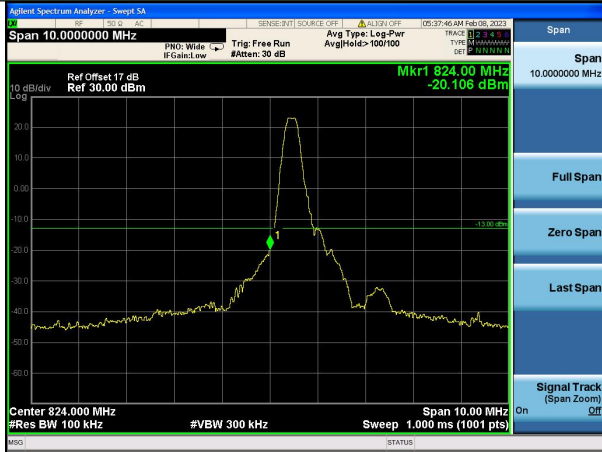

Test Mode: LTE Band 4 / 15MHz / 75RB / 16-QAM

Lowest channel

Highest channel

Test Mode: LTE Band 4 / 20MHz / 1RB / 16-QAM

Lowest channel

Highest channel

Test Mode: LTE Band 4 / 20MHz / 100RB / 16-QAM

Lowest channel

Highest channel

Test Mode: LTE Band 5 / 1.4MHz / 1RB / QPSK

Lowest channel

Highest channel

Test Mode: LTE Band 5 / 1.4MHz / 6RB / QPSK

Lowest channel

Highest channel

Test Mode: LTE Band 5 / 3MHz / 1RB / QPSK

Lowest channel

Highest channel

Test Mode: LTE Band 5 / 3MHz / 15RB / QPSK

Lowest channel

Highest channel

Test Mode: LTE Band 5 / 5MHz / 1RB / QPSK

Lowest channel

Highest channel