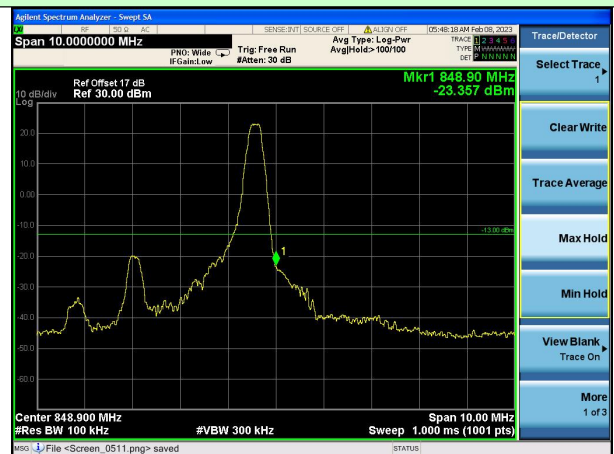

Test Mode: LTE Band 4 / 15MHz / 75RB / 16-QAM

Lowest channel

Highest channel

Test Mode: LTE Band 4 / 20MHz / 1RB / 16-QAM

Lowest channel

Highest channel

Test Mode: LTE Band 4 / 20MHz / 100RB / 16-QAM

Lowest channel

Highest channel

Test Mode: LTE Band 5 / 1.4MHz / 1RB / QPSK

Lowest channel

Highest channel

Test Mode: LTE Band 5 / 1.4MHz / 6RB / QPSK

Lowest channel

Highest channel

Test Mode: LTE Band 5 / 3MHz / 1RB / QPSK

Lowest channel

Highest channel

Test Mode: LTE Band 5 / 3MHz / 15RB / QPSK

Lowest channel

Highest channel

Test Mode: LTE Band 5 / 5MHz / 1RB / QPSK

Lowest channel

Highest channel

Test Mode: LTE Band 5 / 5MHz / 25RB / QPSK

Lowest channel

Highest channel

Test Mode: LTE Band 5 / 10MHz / 1RB / QPSK

Lowest channel

Highest channel

Test Mode: LTE Band 5 / 10MHz / 50RB / QPSK

Lowest channel