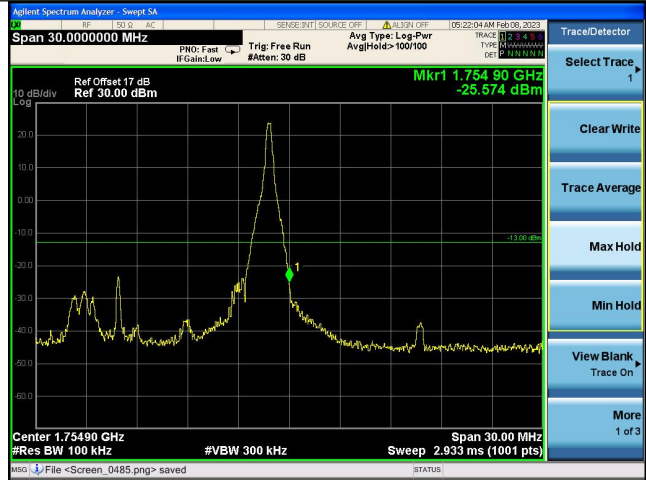

Lowest channel

Highest channel

Test Mode: LTE Band 4 / 10MHz / 1RB / QPSK

Lowest channel

Highest channel

Test Mode: LTE Band 4 / 10MHz / 50RB / QPSK

Lowest channel

Highest channel

Test Mode: LTE Band 4 / 15MHz / 1RB / QPSK

Lowest channel

Highest channel

Test Mode: LTE Band 4 / 15MHz / 75RB / QPSK

Lowest channel

Highest channel

Test Mode: LTE Band 4 / 20MHz / 1RB / QPSK

Lowest channel

Highest channel

Test Mode: LTE Band 4 / 20MHz / 100RB / QPSK

Lowest channel

Highest channel

Test Mode: LTE Band 4 / 1.4MHz / 1RB / 16-QAM

Lowest channel

Highest channel

Test Mode: LTE Band 4 / 1.4MHz / 6RB / 16-QAM

Lowest channel

Highest channel

Test Mode: LTE Band 4 / 3MHz / 1RB / 16-QAM

Lowest channel

Highest channel

Test Mode: LTE Band 4 / 3MHz / 15RB / 16-QAM

Lowest channel

Highest channel