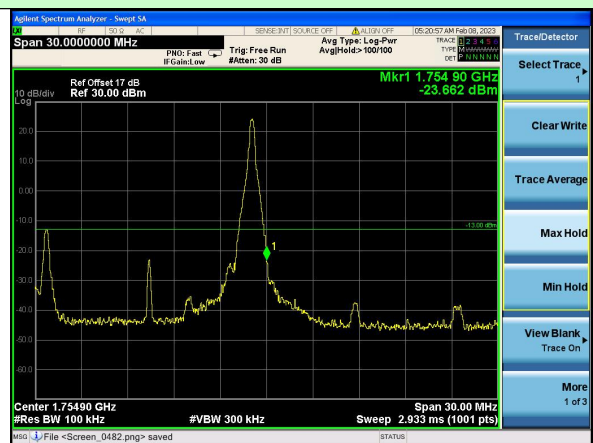

Test Mode: LTE Band 4 / 5MHz / 1RB / 16-QAM

Lowest channel

Highest channel

Test Mode: LTE Band 4 / 5MHz / 25RB / 16-QAM

Lowest channel

Highest channel

Test Mode: LTE Band 4 / 10MHz / 1RB / 16-QAM

Lowest channel

Highest channel

Test Mode: LTE Band 4 / 10MHz / 50RB / 16-QAM

Lowest channel

Highest channel

Test Mode: LTE Band 4 / 15MHz / 1RB / 16-QAM

Lowest channel

Highest channel