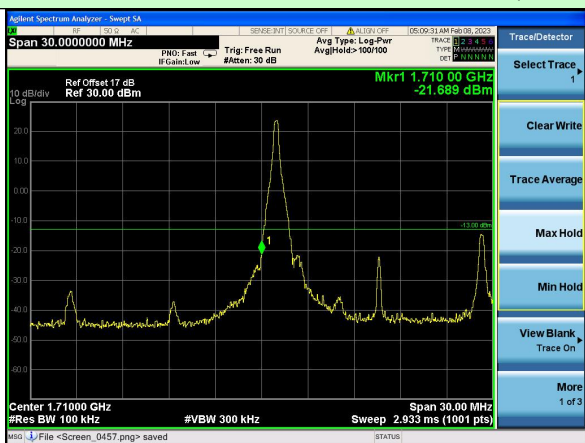

Test Mode: LTE Band 4 / 5MHz / 1RB / 16-QAM

Lowest channel

Highest channel

Test Mode: LTE Band 4 / 5MHz / 25RB / 16-QAM

Lowest channel

Highest channel

Test Mode: LTE Band 4 / 10MHz / 1RB / 16-QAM

Lowest channel

Highest channel

Test Mode: LTE Band 4 / 10MHz / 50RB / 16-QAM

Lowest channel

Highest channel

Test Mode: LTE Band 4 / 15MHz / 1RB / 16-QAM

Lowest channel

Highest channel