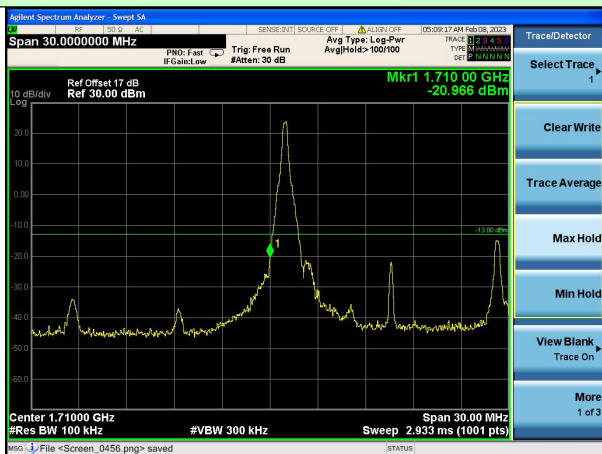

Highest channel

Test Mode: LTE Band 4 / 3MHz / 15RB / QPSK

Lowest channel

Highest channel

Test Mode: LTE Band 4 / 5MHz / 1RB / QPSK

Lowest channel

Highest channel

Test Mode: LTE Band 4 / 5MHz / 25RB / QPSK

Lowest channel

Highest channel

Test Mode: LTE Band 4 / 10MHz / 1RB / QPSK

Lowest channel

Highest channel

Test Mode: LTE Band 4 / 10MHz / 50RB / QPSK

Lowest channel

Highest channel

Test Mode: LTE Band 4 / 15MHz / 1RB / QPSK

Lowest channel

Highest channel

Test Mode: LTE Band 4 / 15MHz / 75RB / QPSK

Lowest channel

Highest channel

Test Mode: LTE Band 4 / 20MHz / 1RB / QPSK

Lowest channel

Highest channel

Test Mode: LTE Band 4 / 20MHz / 100RB / QPSK

Lowest channel

Highest channel

Test Mode: LTE Band 4 / 1.4MHz / 1RB / 16-QAM

Lowest channel

Highest channel

Test Mode: LTE Band 4 / 1.4MHz / 6RB / 16-QAM