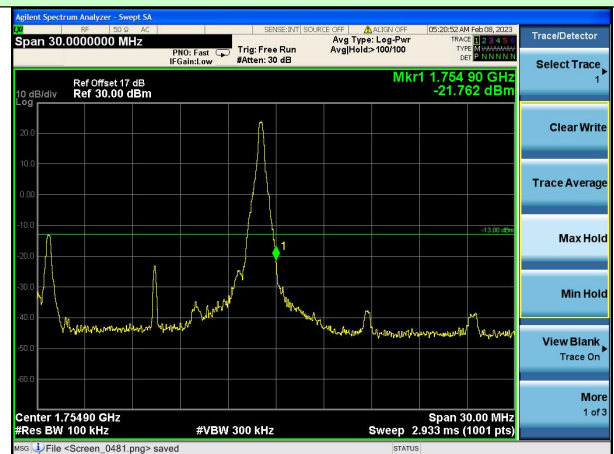

Highest channel

Test Mode: LTE Band 4 / 3MHz / 15RB / QPSK

Lowest channel

Highest channel

Test Mode: LTE Band 4 / 5MHz / 1RB / QPSK

Lowest channel

Highest channel

Test Mode: LTE Band 4 / 5MHz / 25RB / QPSK

Lowest channel

Highest channel

Test Mode: LTE Band 4 / 10MHz / 1RB / QPSK

Lowest channel

Highest channel

Test Mode: LTE Band 4 / 10MHz / 50RB / QPSK

Lowest channel

Highest channel

Test Mode: LTE Band 4 / 15MHz / 1RB / QPSK

Lowest channel

Highest channel

Test Mode: LTE Band 4 / 15MHz / 75RB / QPSK

Lowest channel

Highest channel

Test Mode: LTE Band 4 / 20MHz / 1RB / QPSK

Lowest channel

Highest channel

Test Mode: LTE Band 4 / 20MHz / 100RB / QPSK

Lowest channel

Highest channel

Test Mode: LTE Band 4 / 1.4MHz / 1RB / 16-QAM

Lowest channel

Highest channel

Test Mode: LTE Band 4 / 1.4MHz / 6RB / 16-QAM