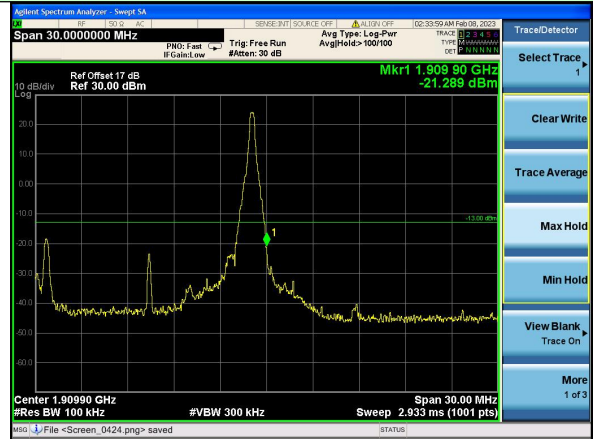

Lowest channel

Highest channel

Test Mode: LTE Band 2 / 5MHz / 25RB / 16-QAM

Lowest channel

Highest channel

Test Mode: LTE Band 2 / 10MHz / 1RB / 16-QAM

Lowest channel

Highest channel

Test Mode: LTE Band 2 / 10MHz / 50RB / 16-QAM

Lowest channel

Highest channel

Test Mode: LTE Band 2 / 15MHz / 1RB / 16-QAM

Lowest channel

Highest channel

Test Mode: LTE Band 2 / 15MHz / 75RB / 16-QAM

Lowest channel

Highest channel

Test Mode: LTE Band 2 / 20MHz / 1RB / 16-QAM

Lowest channel

Highest channel

Test Mode: LTE Band 2 / 20MHz / 100RB / 16-QAM

Lowest channel

Highest channel