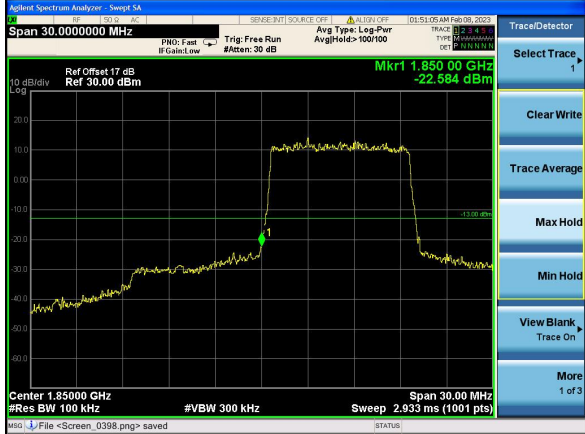

Highest channel

Test Mode: LTE Band 2 / 3MHz / 1RB / 16-QAM

Lowest channel

Highest channel

Test Mode: LTE Band 2 / 3MHz / 15RB / 16-QAM

Lowest channel

Highest channel

Test Mode: LTE Band 2 / 5MHz / 1RB / 16-QAM

Lowest channel

Highest channel

Test Mode: LTE Band 2 / 5MHz / 25RB / 16-QAM

Lowest channel

Highest channel

Test Mode: LTE Band 2 / 10MHz / 1RB / 16-QAM

Lowest channel

Highest channel

Test Mode: LTE Band 2 / 10MHz / 50RB / 16-QAM

Lowest channel

Highest channel

Test Mode: LTE Band 2 / 15MHz / 1RB / 16-QAM

Lowest channel

Highest channel

Test Mode: LTE Band 2 / 15MHz / 75RB / 16-QAM

Lowest channel