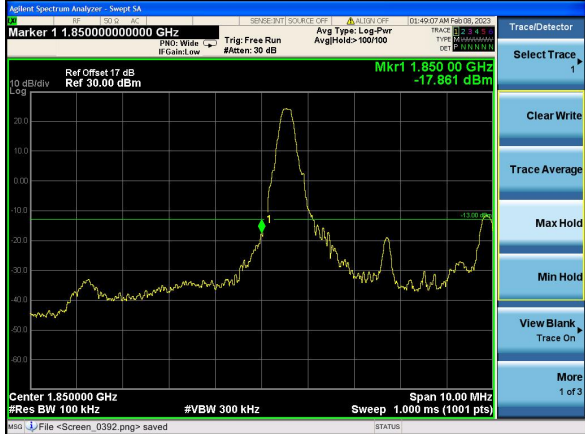

Test Mode: LTE Band 2 / 20MHz / 100RB / QPSK

Lowest channel

Highest channel

Test Mode: LTE Band 2 / 1.4MHz / 1RB / 16-QAM

Lowest channel

Highest channel

Test Mode: LTE Band 2 / 1.4MHz / 6RB / 16-QAM

Lowest channel

Highest channel

Test Mode: LTE Band 2 / 3MHz / 1RB / 16-QAM

Lowest channel

Highest channel

Test Mode: LTE Band 2 / 3MHz / 15RB / 16-QAM

Lowest channel

Highest channel

Test Mode: LTE Band 2 / 5MHz / 1RB / 16-QAM

Lowest channel

Highest channel

Test Mode: LTE Band 2 / 5MHz / 25RB / 16-QAM

Lowest channel

Highest channel

Test Mode: LTE Band 2 / 10MHz / 1RB / 16-QAM

Lowest channel

Highest channel