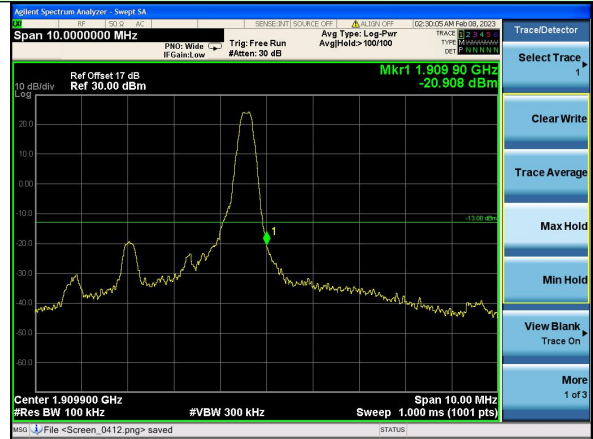

Lowest channel

Highest channel

Test Mode: LTE Band 2 / 15MHz / 75RB / QPSK

Lowest channel

Highest channel

Test Mode: LTE Band 2 / 20MHz / 1RB / QPSK

Lowest channel

Highest channel

Test Mode: LTE Band 2 / 20MHz / 100RB / QPSK

Lowest channel

Highest channel

Test Mode: LTE Band 2 / 1.4MHz / 1RB / 16-QAM

Lowest channel

Highest channel

Test Mode: LTE Band 2 / 1.4MHz / 6RB / 16-QAM

Lowest channel

Highest channel

Test Mode: LTE Band 2 / 3MHz / 1RB / 16-QAM

Lowest channel

Highest channel

Test Mode: LTE Band 2 / 3MHz / 15RB / 16-QAM

Lowest channel

Highest channel

Test Mode: LTE Band 2 / 5MHz / 1RB / 16-QAM

Lowest channel

Highest channel

Test Mode: LTE Band 2 / 5MHz / 25RB / 16-QAM

Lowest channel

Highest channel

Test Mode: LTE Band 2 / 10MHz / 1RB / 16-QAM

Lowest channel

Highest channel