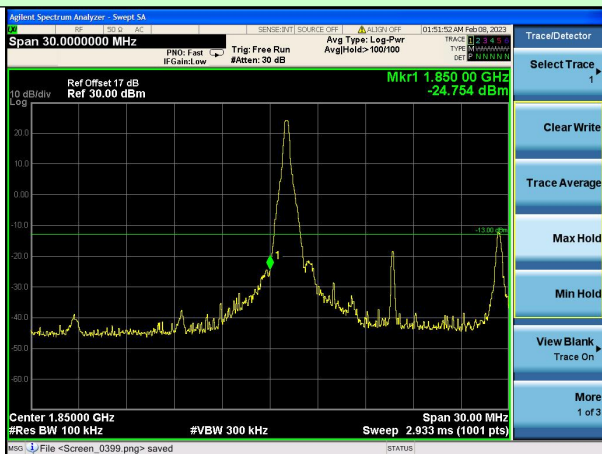

Test Mode: LTE Band 2 / 3MHz / 15RB / QPSK

Lowest channel

Highest channel

Test Mode: LTE Band 2 / 5MHz / 1RB / QPSK

Lowest channel

Highest channel

Test Mode: LTE Band 2 / 5MHz / 25RB / QPSK

Lowest channel

Highest channel

Test Mode: LTE Band 2 / 10MHz / 1RB / QPSK

Lowest channel

Highest channel

Test Mode: LTE Band 2 / 10MHz / 50RB / QPSK

Lowest channel

Highest channel

Test Mode: LTE Band 2 / 15MHz / 1RB / QPSK

Lowest channel

Highest channel

Test Mode: LTE Band 2 / 15MHz / 75RB / QPSK

Lowest channel

Highest channel

Test Mode: LTE Band 2 / 20MHz / 1RB / QPSK

Lowest channel

Highest channel

Test Mode: LTE Band 2 / 20MHz / 100RB / QPSK

Lowest channel

Highest channel

Test Mode: LTE Band 2 / 1.4MHz / 1RB / 16-QAM

Lowest channel

Highest channel

Test Mode: LTE Band 2 / 1.4MHz / 6RB / 16-QAM

Lowest channel