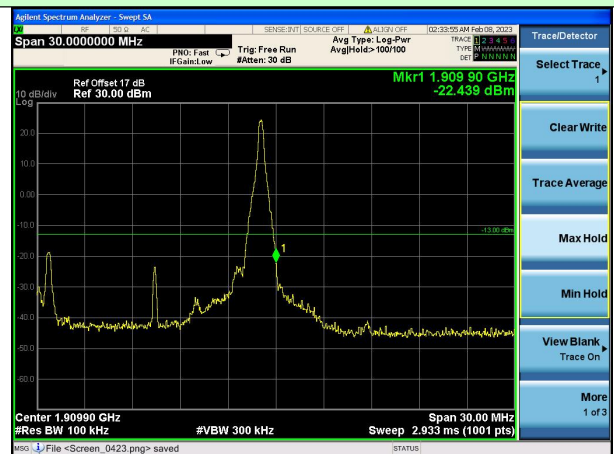

Test Mode: LTE Band 2 / 3MHz / 15RB / QPSK

Lowest channel

Highest channel

Test Mode: LTE Band 2 / 5MHz / 1RB / QPSK

Lowest channel

Highest channel

Test Mode: LTE Band 2 / 5MHz / 25RB / QPSK

Lowest channel

Highest channel

Test Mode: LTE Band 2 / 10MHz / 1RB / QPSK

Lowest channel

Highest channel

Test Mode: LTE Band 2 / 10MHz / 50RB / QPSK

Lowest channel

Highest channel

Test Mode: LTE Band 2 / 15MHz / 1RB / QPSK

Lowest channel

Highest channel

Test Mode: LTE Band 2 / 15MHz / 75RB / QPSK

Lowest channel

Highest channel

Test Mode: LTE Band 2 / 20MHz / 1RB / QPSK

Lowest channel

Highest channel

Test Mode: LTE Band 2 / 20MHz / 100RB / QPSK

Lowest channel

Highest channel

Test Mode: LTE Band 2 / 1.4MHz / 1RB / 16-QAM

Lowest channel

Highest channel

Test Mode: LTE Band 2 / 1.4MHz / 6RB / 16-QAM

Lowest channel