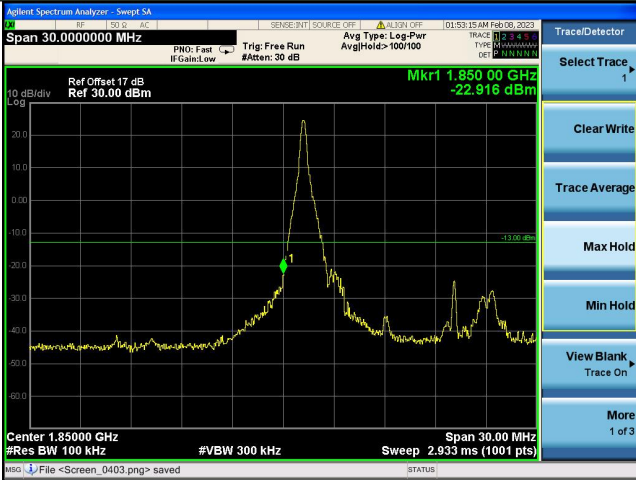

Highest channel

Test Mode: LTE Band 2 / 10MHz / 1RB / QPSK

Lowest channel

Highest channel

Test Mode: LTE Band 2 / 10MHz / 50RB / QPSK

Lowest channel

Highest channel

Test Mode: LTE Band 2 / 15MHz / 1RB / QPSK

Lowest channel

Highest channel

Test Mode: LTE Band 2 / 15MHz / 75RB / QPSK

Lowest channel

Highest channel

Test Mode: LTE Band 2 / 20MHz / 1RB / QPSK

Lowest channel

Highest channel

Test Mode: LTE Band 2 / 20MHz / 100RB / QPSK

Lowest channel

Highest channel

Test Mode: LTE Band 2 / 1.4MHz / 1RB / 16-QAM

Lowest channel

Highest channel

Test Mode: LTE Band 2 / 1.4MHz / 6RB / 16-QAM

Lowest channel

Highest channel

Test Mode: LTE Band 2 / 3MHz / 1RB / 16-QAM

Lowest channel

Highest channel

Test Mode: LTE Band 2 / 3MHz / 15RB / 16-QAM

Lowest channel

Highest channel

Test Mode: LTE Band 2 / 5MHz / 1RB / 16-QAM