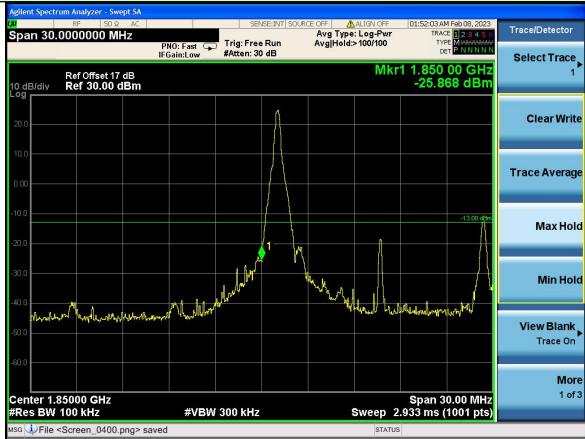

Lowest channel

Highest channel

Test Mode: LTE Band 2 / 5MHz / 25RB / 16-QAM

Lowest channel

Highest channel

Test Mode: LTE Band 2 / 10MHz / 1RB / 16-QAM

Lowest channel

Highest channel

Test Mode: LTE Band 2 / 10MHz / 50RB / 16-QAM

Lowest channel

Highest channel

Test Mode: LTE Band 2 / 15MHz / 1RB / 16-QAM

Lowest channel

Highest channel

Test Mode: LTE Band 2 / 15MHz / 75RB / 16-QAM

Lowest channel

Highest channel

Test Mode: LTE Band 2 / 20MHz / 1RB / 16-QAM

Lowest channel

Highest channel

Test Mode: LTE Band 2 / 20MHz / 100RB / 16-QAM

Lowest channel

Highest channel