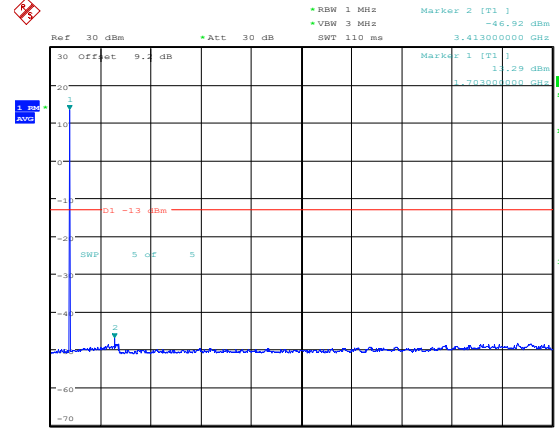

Middle channel

Highest channel

Test Mode: LTE Band 17 / 5MHz /1RB      Test Mode: LTE Band 17 / 5MHz /100RB

Lowest channel

Middle channel

Highest channel

Test Mode: LTE Band 17 / 10MHz / 1RB      Test Mode: LTE Band 17 / 10MHz / 100RB

Lowest channel

Middle channel

Highest channel

Test Mode: LTE Band 66 / 1.4MHz /1RB      Test Mode: LTE Band 66 / 1.4MHz /6RB

Lowest channel

Middle channel

Highest channel

Test Mode: LTE Band 66 / 3MHz /1RB

Test Mode: LTE Band 66 / 3MHz /15RB

Lowest channel

Middle channel

Highest channel

Test Mode: LTE Band 66 / 5MHz / 1RB      Test Mode: LTE Band 66 / 5MHz / 25RB

Lowest channel

Middle channel

Highest channel

Test Mode: LTE Band 66 / 10MHz /1RB      Test Mode: LTE Band 66 / 10MHz /50RB

Lowest channel

Middle channel

Highest channel

Test Mode: LTE Band 66 / 15MHz /1RB

Test Mode: LTE Band 66 / 15MHz /75RB

Lowest channel