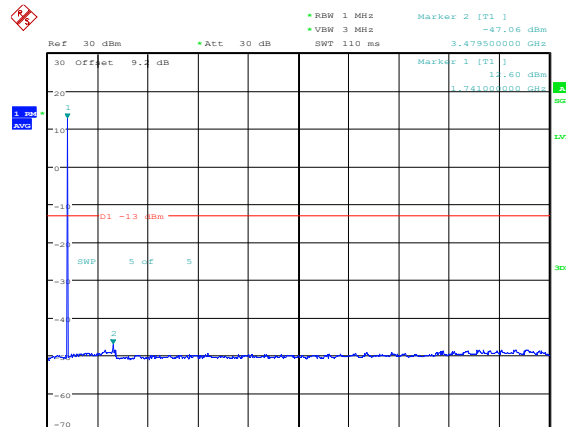

Lowest channel

Middle channel

Highest channel

Test Mode: LTE Band 66 / 1.4MHz /1RB      Test Mode: LTE Band 66 / 1.4MHz /6RB

Lowest channel

Middle channel

Highest channel

Test Mode: LTE Band 66 / 3MHz /1RB

Test Mode: LTE Band 66 / 3MHz /15RB

Lowest channel

Middle channel

Highest channel

Test Mode: LTE Band 66 / 5MHz / 1RB      Test Mode: LTE Band 66 / 5MHz / 25RB

Lowest channel

Middle channel

Highest channel

Test Mode: LTE Band 66 / 10MHz /1RB      Test Mode: LTE Band 66 / 10MHz /50RB

Lowest channel

Middle channel

Highest channel

Test Mode: LTE Band 66 / 15MHz /1RB

Test Mode: LTE Band 66 / 15MHz /75RB

Lowest channel

Middle channel

Highest channel

Test Mode: LTE Band 66 / 20MHz /1RB      Test Mode: LTE Band 66 / 20MHz /100RB

Lowest channel

Middle channel

Highest channel

Note: The stray current in the range of 0.009MHz~20GHz meets the limit requirements.