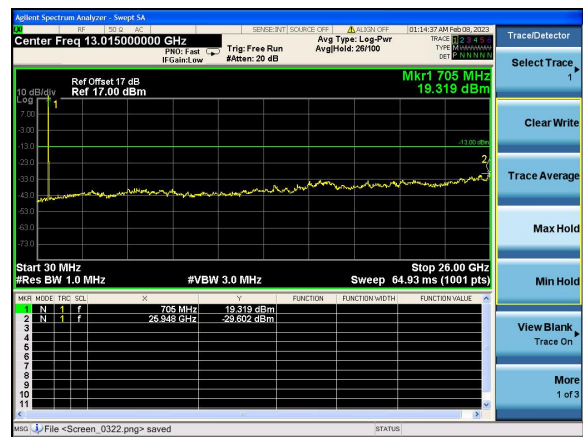

Test Mode: LTE Band 12 / 5MHz /1RB      Test Mode: LTE Band 12 / 5MHz /100RB

Lowest channel

Middle channel

Highest channel

Test Mode: LTE Band 12 / 10MHz / 1RB      Test Mode: LTE Band 12 / 10MHz / 100RB

Lowest channel

Middle channel

Highest channel

Test Mode: LTE Band 17 / 5MHz /1RB      Test Mode: LTE Band 17 / 5MHz /100RB

Lowest channel

Middle channel

Highest channel

Test Mode: LTE Band 17 / 10MHz / 1RB      Test Mode: LTE Band 17 / 10MHz / 100RB

Lowest channel

Middle channel

Highest channel

Test Mode: LTE Band 66 / 1.4MHz /1RB      Test Mode: LTE Band 66 / 1.4MHz /6RB

Lowest channel

Middle channel

Highest channel

Test Mode: LTE Band 66 / 3MHz /1RB

Test Mode: LTE Band 66 / 3MHz /15RB

Lowest channel

Middle channel

Highest channel

Test Mode: LTE Band 66 / 5MHz / 1RB      Test Mode: LTE Band 66 / 5MHz / 25RB

Lowest channel

Middle channel

Highest channel