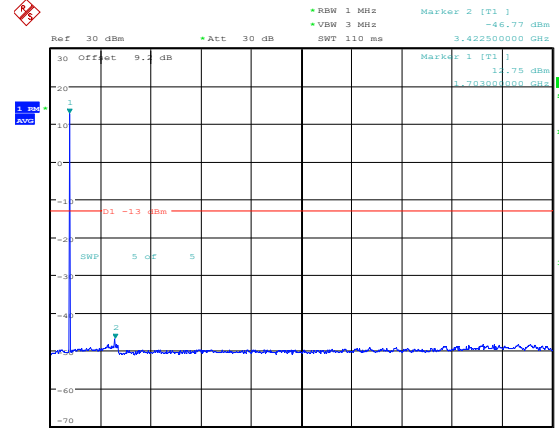

Lowest channel

Middle channel

Highest channel

Test Mode: LTE Band 66 / 1.4MHz /1RB      Test Mode: LTE Band 66 / 1.4MHz /6RB

Lowest channel

Middle channel

Highest channel

Test Mode: LTE Band 66 / 3MHz /1RB

Test Mode: LTE Band 66 / 3MHz /15RB

Lowest channel

Middle channel

Highest channel

Test Mode: LTE Band 66 / 5MHz / 1RB      Test Mode: LTE Band 66 / 5MHz / 25RB

Lowest channel

Middle channel

Highest channel

Test Mode: LTE Band 66 / 10MHz /1RB      Test Mode: LTE Band 66 / 10MHz /50RB

Lowest channel

Middle channel

Highest channel

Test Mode: LTE Band 66 / 15MHz /1RB

Test Mode: LTE Band 66 / 15MHz /75RB

Lowest channel

Middle channel

Highest channel

Test Mode: LTE Band 66 / 20MHz /1RB      Test Mode: LTE Band 66 / 20MHz /100RB

Lowest channel

Middle channel

Highest channel

Note: The stray current in the range of 0.009MHz~20GHz meets the limit requirements.