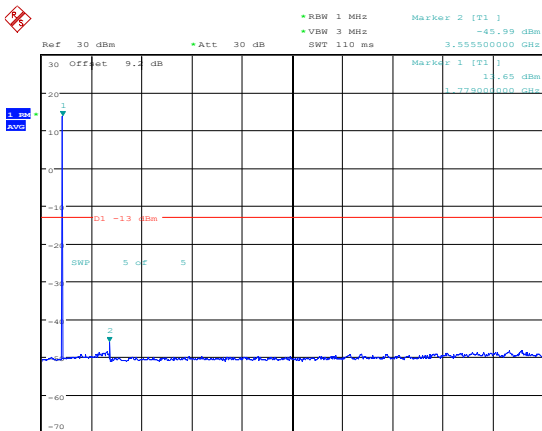

Middle channel

Highest channel

Test Mode: LTE Band 17 / 5MHz /1RB      Test Mode: LTE Band 17 / 5MHz /100RB

Lowest channel

Middle channel

Highest channel

Test Mode: LTE Band 17 / 10MHz / 1RB      Test Mode: LTE Band 17 / 10MHz / 100RB

Lowest channel

Middle channel

Highest channel

Test Mode: LTE Band 66 / 1.4MHz /1RB      Test Mode: LTE Band 66 / 1.4MHz /6RB

Lowest channel

Middle channel

Highest channel

Test Mode: LTE Band 66 / 3MHz /1RB

Test Mode: LTE Band 66 / 3MHz /15RB

Lowest channel

Middle channel

Highest channel

Test Mode: LTE Band 66 / 5MHz / 1RB      Test Mode: LTE Band 66 / 5MHz / 25RB

Lowest channel

Middle channel

Highest channel

Test Mode: LTE Band 66 / 10MHz /1RB      Test Mode: LTE Band 66 / 10MHz /50RB

Lowest channel

Middle channel

Highest channel

Test Mode: LTE Band 66 / 15MHz /1RB

Test Mode: LTE Band 66 / 15MHz /75RB

Lowest channel