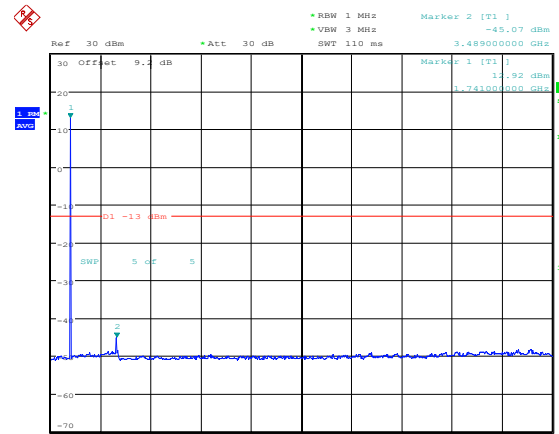

Middle channel

Highest channel

Test Mode: LTE Band 17 / 5MHz /1RB      Test Mode: LTE Band 17 / 5MHz /100RB

Lowest channel

Middle channel

Highest channel

Test Mode: LTE Band 17 / 10MHz / 1RB      Test Mode: LTE Band 17 / 10MHz / 100RB

Lowest channel

Middle channel

Highest channel

Test Mode: LTE Band 66 / 1.4MHz /1RB      Test Mode: LTE Band 66 / 1.4MHz /6RB

Lowest channel

Middle channel

Highest channel

Test Mode: LTE Band 66 / 3MHz /1RB

Test Mode: LTE Band 66 / 3MHz /15RB

Lowest channel

Middle channel

Highest channel

Test Mode: LTE Band 66 / 5MHz / 1RB      Test Mode: LTE Band 66 / 5MHz / 25RB

Lowest channel

Middle channel

Highest channel

Test Mode: LTE Band 66 / 10MHz /1RB      Test Mode: LTE Band 66 / 10MHz /50RB

Lowest channel

Middle channel

Highest channel

Test Mode: LTE Band 66 / 15MHz /1RB

Test Mode: LTE Band 66 / 15MHz /75RB

Lowest channel