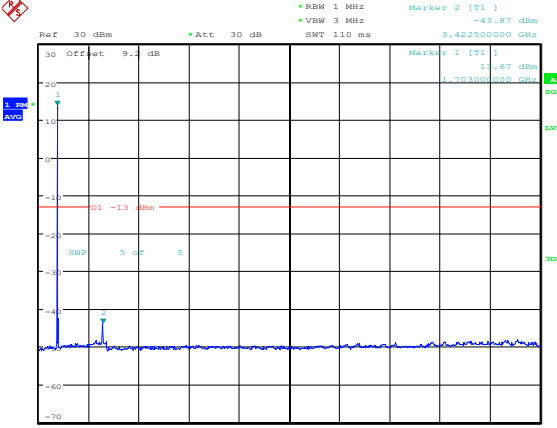

Test Mode: LTE Band 66 / 3MHz /15RB

Lowest channel

Middle channel

Highest channel

Test Mode: LTE Band 66 / 5MHz / 1RB      Test Mode: LTE Band 66 / 5MHz / 25RB

Lowest channel

Middle channel

Highest channel

Test Mode: LTE Band 66 / 10MHz /1RB      Test Mode: LTE Band 66 / 10MHz /50RB

Lowest channel

Middle channel

Highest channel

Test Mode: LTE Band 66 / 15MHz /1RB

Test Mode: LTE Band 66 / 15MHz /75RB

Lowest channel

Middle channel

Highest channel

Test Mode: LTE Band 66 / 20MHz /1RB      Test Mode: LTE Band 66 / 20MHz /100RB

Lowest channel

Middle channel

Highest channel

Note: The stray current in the range of 0.009MHz~20GHz meets the limit requirements.

### Band Edge

Test Mode: LTE Band 2 / 1.4MHz / 1RB / QPSK

Lowest channel

Highest channel

Test Mode: LTE Band 2 / 1.4MHz / 6RB / QPSK

Lowest channel

Highest channel

Test Mode: LTE Band 2 / 3MHz / 1RB / QPSK