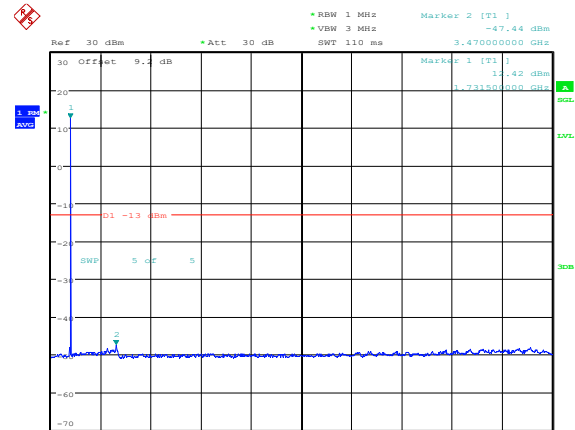

Test Mode: LTE Band 66 / 3MHz /15RB

Lowest channel

Middle channel

Highest channel

Test Mode: LTE Band 66 / 5MHz / 1RB      Test Mode: LTE Band 66 / 5MHz / 25RB

Lowest channel

Middle channel

Highest channel

Test Mode: LTE Band 66 / 10MHz /1RB      Test Mode: LTE Band 66 / 10MHz /50RB

Lowest channel

Middle channel

Highest channel

Test Mode: LTE Band 66 / 15MHz /1RB

Test Mode: LTE Band 66 / 15MHz /75RB

Lowest channel

Middle channel

Highest channel

Test Mode: LTE Band 66 / 20MHz /1RB      Test Mode: LTE Band 66 / 20MHz /100RB

Lowest channel

Middle channel

Highest channel

Note: The stray current in the range of 0.009MHz~20GHz meets the limit requirements.

### Band Edge

Test Mode: LTE Band 2 / 1.4MHz / 1RB / QPSK

Lowest channel

Highest channel

Test Mode: LTE Band 2 / 1.4MHz / 6RB / QPSK

Lowest channel

Highest channel

Test Mode: LTE Band 2 / 3MHz / 1RB / QPSK