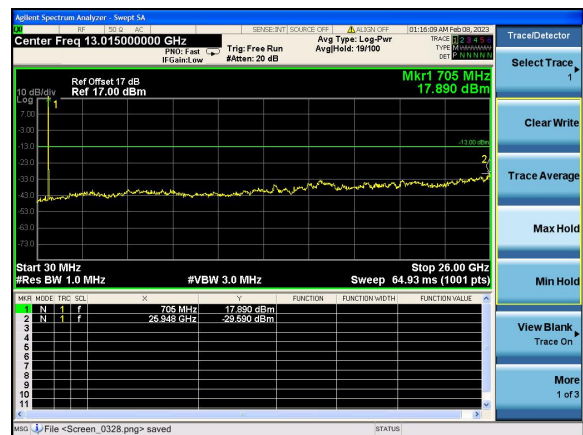

Test Mode: LTE Band 12 / 5MHz /1RB      Test Mode: LTE Band 12 / 5MHz /100RB

Lowest channel

Middle channel

Highest channel

Test Mode: LTE Band 12 / 10MHz / 1RB      Test Mode: LTE Band 12 / 10MHz / 100RB

Lowest channel

Middle channel

Highest channel

Test Mode: LTE Band 17 / 5MHz /1RB      Test Mode: LTE Band 17 / 5MHz /100RB

Lowest channel

Middle channel

Highest channel

Test Mode: LTE Band 17 / 10MHz / 1RB      Test Mode: LTE Band 17 / 10MHz / 100RB

Lowest channel

Middle channel

Highest channel

Test Mode: LTE Band 66 / 1.4MHz /1RB      Test Mode: LTE Band 66 / 1.4MHz /6RB

Lowest channel

Middle channel

Highest channel

Test Mode: LTE Band 66 / 3MHz /1RB

Test Mode: LTE Band 66 / 3MHz /15RB

Lowest channel

Middle channel

Highest channel

Test Mode: LTE Band 66 / 5MHz / 1RB      Test Mode: LTE Band 66 / 5MHz / 25RB

Lowest channel

Middle channel

Highest channel