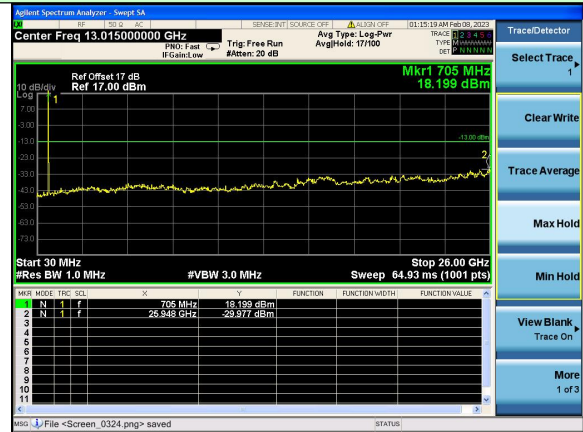

Test Mode: LTE Band 12 / 5MHz /1RB      Test Mode: LTE Band 12 / 5MHz /100RB

Lowest channel

Middle channel

Highest channel

Test Mode: LTE Band 12 / 10MHz / 1RB      Test Mode: LTE Band 12 / 10MHz / 100RB

Lowest channel

Middle channel

Highest channel

Test Mode: LTE Band 17 / 5MHz /1RB      Test Mode: LTE Band 17 / 5MHz /100RB

Lowest channel

Middle channel

Highest channel

Test Mode: LTE Band 17 / 10MHz / 1RB      Test Mode: LTE Band 17 / 10MHz / 100RB

Lowest channel

Middle channel

Highest channel

Test Mode: LTE Band 66 / 1.4MHz /1RB      Test Mode: LTE Band 66 / 1.4MHz /6RB

Lowest channel

Middle channel

Highest channel

Test Mode: LTE Band 66 / 3MHz /1RB

Test Mode: LTE Band 66 / 3MHz /15RB

Lowest channel

Middle channel

Highest channel

Test Mode: LTE Band 66 / 5MHz / 1RB      Test Mode: LTE Band 66 / 5MHz / 25RB

Lowest channel

Middle channel

Highest channel