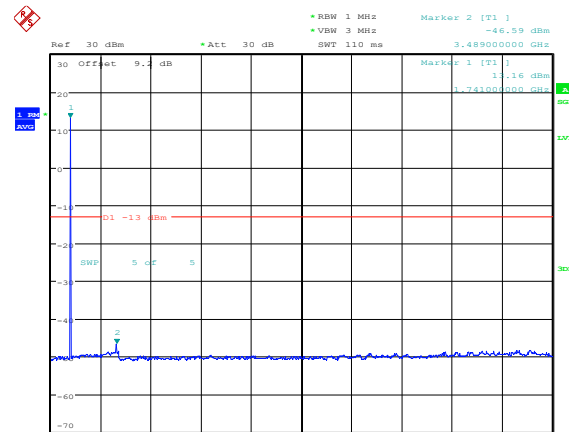

Middle channel

Highest channel

Test Mode: LTE Band 17 / 5MHz /1RB      Test Mode: LTE Band 17 / 5MHz /100RB

Lowest channel

Middle channel

Highest channel

Test Mode: LTE Band 17 / 10MHz / 1RB      Test Mode: LTE Band 17 / 10MHz / 100RB

Lowest channel

Middle channel

Highest channel

Test Mode: LTE Band 66 / 1.4MHz /1RB      Test Mode: LTE Band 66 / 1.4MHz /6RB

Lowest channel

Middle channel

Highest channel

Test Mode: LTE Band 66 / 3MHz /1RB

Test Mode: LTE Band 66 / 3MHz /15RB

Lowest channel

Middle channel

Highest channel

Test Mode: LTE Band 66 / 5MHz / 1RB      Test Mode: LTE Band 66 / 5MHz / 25RB

Lowest channel

Middle channel

Highest channel

Test Mode: LTE Band 66 / 10MHz /1RB      Test Mode: LTE Band 66 / 10MHz /50RB

Lowest channel

Middle channel

Highest channel

Test Mode: LTE Band 66 / 15MHz /1RB

Test Mode: LTE Band 66 / 15MHz /75RB

Lowest channel