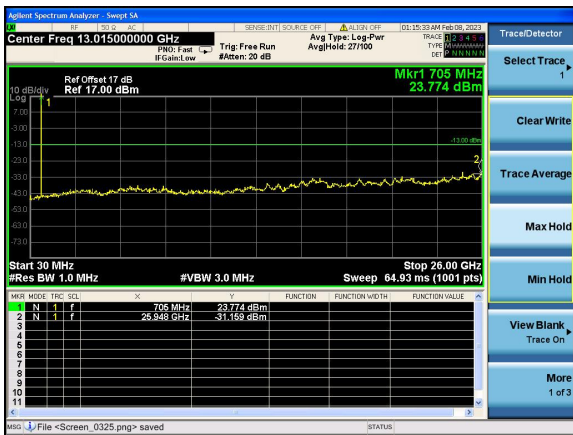

Test Mode: LTE Band 12 / 5MHz /1RB      Test Mode: LTE Band 12 / 5MHz /100RB

Lowest channel

Middle channel

Highest channel

Test Mode: LTE Band 12 / 10MHz / 1RB      Test Mode: LTE Band 12 / 10MHz / 100RB

Lowest channel

Middle channel

Highest channel

Test Mode: LTE Band 17 / 5MHz /1RB      Test Mode: LTE Band 17 / 5MHz /100RB

Lowest channel

Middle channel

Highest channel

Test Mode: LTE Band 17 / 10MHz / 1RB      Test Mode: LTE Band 17 / 10MHz / 100RB

Lowest channel

Middle channel

Highest channel

Test Mode: LTE Band 66 / 1.4MHz /1RB      Test Mode: LTE Band 66 / 1.4MHz /6RB

Lowest channel

Middle channel

Highest channel

Test Mode: LTE Band 66 / 3MHz /1RB

Test Mode: LTE Band 66 / 3MHz /15RB

Lowest channel

Middle channel

Highest channel

Test Mode: LTE Band 66 / 5MHz / 1RB      Test Mode: LTE Band 66 / 5MHz / 25RB

Lowest channel

Middle channel

Highest channel