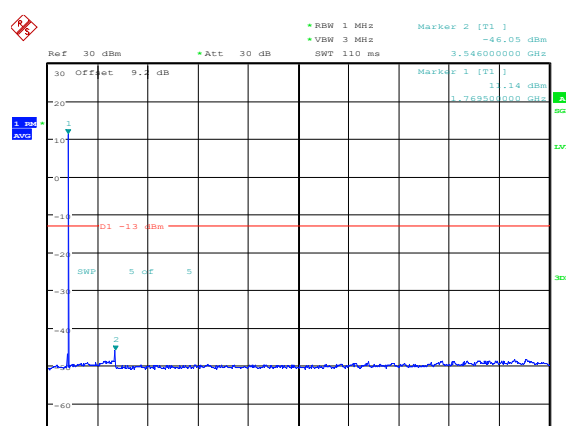

Lowest channel

Middle channel

Highest channel

Test Mode: LTE Band 66 / 1.4MHz /1RB      Test Mode: LTE Band 66 / 1.4MHz /6RB

Lowest channel

Middle channel

Highest channel

Test Mode: LTE Band 66 / 3MHz /1RB

Test Mode: LTE Band 66 / 3MHz /15RB

Lowest channel

Middle channel

Highest channel

Test Mode: LTE Band 66 / 5MHz / 1RB      Test Mode: LTE Band 66 / 5MHz / 25RB

Lowest channel

Middle channel

Highest channel

Test Mode: LTE Band 66 / 10MHz /1RB      Test Mode: LTE Band 66 / 10MHz /50RB

Lowest channel

Middle channel

Highest channel

Test Mode: LTE Band 66 / 15MHz /1RB

Test Mode: LTE Band 66 / 15MHz /75RB

Lowest channel

Middle channel

Highest channel

Test Mode: LTE Band 66 / 20MHz /1RB      Test Mode: LTE Band 66 / 20MHz /100RB

Lowest channel

Middle channel

Highest channel

Note: The stray current in the range of 0.009MHz~20GHz meets the limit requirements.