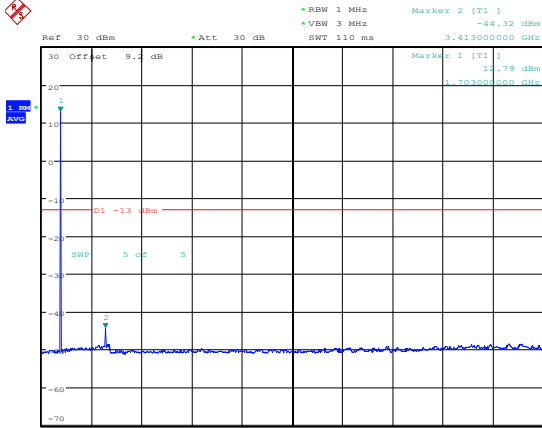

Middle channel

Highest channel

Test Mode: LTE Band 17 / 5MHz /1RB      Test Mode: LTE Band 17 / 5MHz /100RB

Lowest channel

Middle channel

Highest channel

Test Mode: LTE Band 17 / 10MHz / 1RB      Test Mode: LTE Band 17 / 10MHz / 100RB

Lowest channel

Middle channel

Highest channel

Test Mode: LTE Band 66 / 1.4MHz /1RB      Test Mode: LTE Band 66 / 1.4MHz /6RB

Lowest channel

Middle channel

Highest channel

Test Mode: LTE Band 66 / 3MHz /1RB

Test Mode: LTE Band 66 / 3MHz /15RB

Lowest channel

Middle channel

Highest channel

Test Mode: LTE Band 66 / 5MHz / 1RB      Test Mode: LTE Band 66 / 5MHz / 25RB

Lowest channel

Middle channel

Highest channel

Test Mode: LTE Band 66 / 10MHz /1RB      Test Mode: LTE Band 66 / 10MHz /50RB

Lowest channel

Middle channel

Highest channel

Test Mode: LTE Band 66 / 15MHz /1RB

Test Mode: LTE Band 66 / 15MHz /75RB

Lowest channel