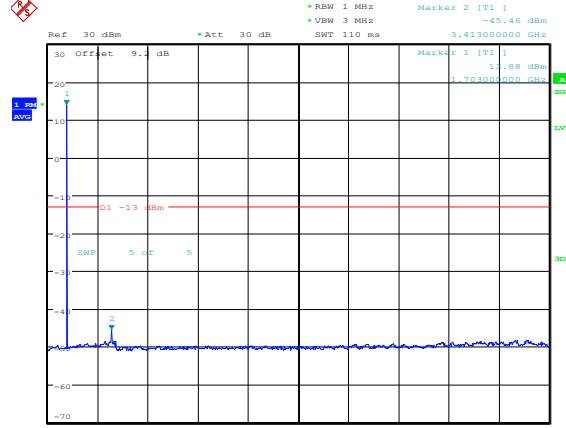

Lowest channel

Middle channel

Highest channel

Test Mode: LTE Band 66 / 1.4MHz /1RB      Test Mode: LTE Band 66 / 1.4MHz /6RB

Lowest channel

Middle channel

Highest channel

Test Mode: LTE Band 66 / 3MHz /1RB

Test Mode: LTE Band 66 / 3MHz /15RB

Lowest channel

Middle channel

Highest channel

Test Mode: LTE Band 66 / 5MHz / 1RB      Test Mode: LTE Band 66 / 5MHz / 25RB

Lowest channel

Middle channel

Highest channel

Test Mode: LTE Band 66 / 10MHz /1RB      Test Mode: LTE Band 66 / 10MHz /50RB

Lowest channel

Middle channel

Highest channel

Test Mode: LTE Band 66 / 15MHz /1RB

Test Mode: LTE Band 66 / 15MHz /75RB

Lowest channel

Middle channel

Highest channel

Test Mode: LTE Band 66 / 20MHz /1RB      Test Mode: LTE Band 66 / 20MHz /100RB

Lowest channel

Middle channel

Highest channel

Note: The stray current in the range of 0.009MHz~20GHz meets the limit requirements.