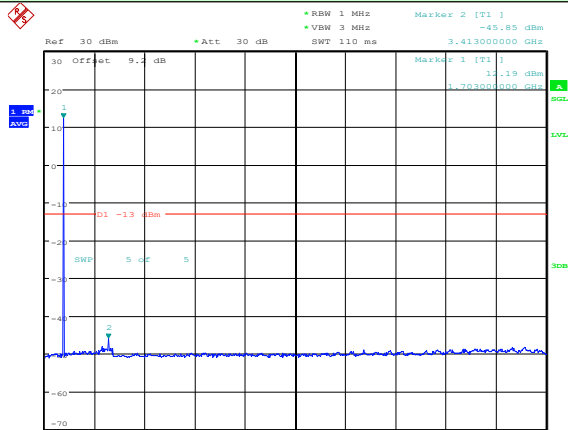

Middle channel

Highest channel

Test Mode: LTE Band 17 / 5MHz /1RB      Test Mode: LTE Band 17 / 5MHz /100RB

Lowest channel

Middle channel

Highest channel

Test Mode: LTE Band 17 / 10MHz / 1RB      Test Mode: LTE Band 17 / 10MHz / 100RB

Lowest channel

Middle channel

Highest channel

Test Mode: LTE Band 66 / 1.4MHz /1RB      Test Mode: LTE Band 66 / 1.4MHz /6RB

Lowest channel

Middle channel

Highest channel

Test Mode: LTE Band 66 / 3MHz /1RB

Test Mode: LTE Band 66 / 3MHz /15RB

Lowest channel

Middle channel

Highest channel

Test Mode: LTE Band 66 / 5MHz / 1RB      Test Mode: LTE Band 66 / 5MHz / 25RB

Lowest channel

Middle channel

Highest channel

Test Mode: LTE Band 66 / 10MHz /1RB      Test Mode: LTE Band 66 / 10MHz /50RB

Lowest channel

Middle channel

Highest channel

Test Mode: LTE Band 66 / 15MHz /1RB

Test Mode: LTE Band 66 / 15MHz /75RB

Lowest channel