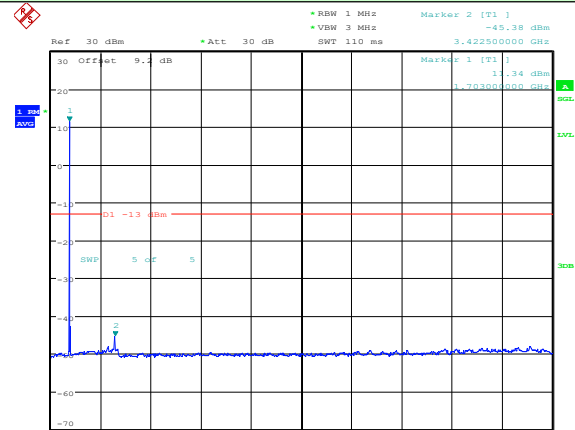

Test Mode: LTE Band 66 / 3MHz /15RB

Lowest channel

Middle channel

Highest channel

Test Mode: LTE Band 66 / 5MHz / 1RB      Test Mode: LTE Band 66 / 5MHz / 25RB

Lowest channel

Middle channel

Highest channel

Test Mode: LTE Band 66 / 10MHz /1RB      Test Mode: LTE Band 66 / 10MHz /50RB

Lowest channel

Middle channel

Highest channel

Test Mode: LTE Band 66 / 15MHz /1RB

Test Mode: LTE Band 66 / 15MHz /75RB

Lowest channel

Middle channel

Highest channel

Test Mode: LTE Band 66 / 20MHz /1RB      Test Mode: LTE Band 66 / 20MHz /100RB

Lowest channel

Middle channel

Highest channel

Note: The stray current in the range of 0.009MHz~20GHz meets the limit requirements.

### Band Edge

Test Mode: LTE Band 2 / 1.4MHz / 1RB / QPSK

Lowest channel

Highest channel

Test Mode: LTE Band 2 / 1.4MHz / 6RB / QPSK

Lowest channel

Highest channel

Test Mode: LTE Band 2 / 3MHz / 1RB / QPSK