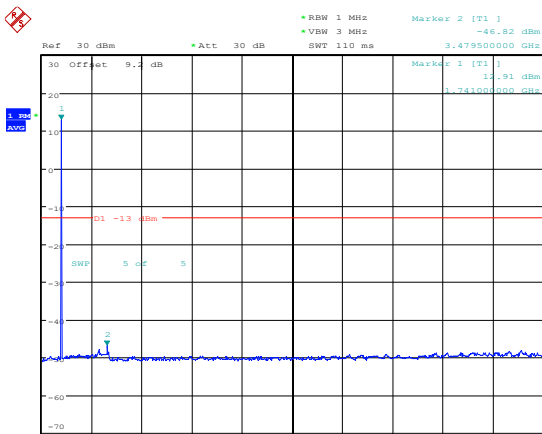

Lowest channel

Middle channel

Highest channel

Test Mode: LTE Band 66 / 1.4MHz /1RB      Test Mode: LTE Band 66 / 1.4MHz /6RB

Lowest channel

Middle channel

Highest channel

Test Mode: LTE Band 66 / 3MHz /1RB

Test Mode: LTE Band 66 / 3MHz /15RB

Lowest channel

Middle channel

Highest channel

Test Mode: LTE Band 66 / 5MHz / 1RB      Test Mode: LTE Band 66 / 5MHz / 25RB

Lowest channel

Middle channel

Highest channel

Test Mode: LTE Band 66 / 10MHz /1RB      Test Mode: LTE Band 66 / 10MHz /50RB

Lowest channel

Middle channel

Highest channel

Test Mode: LTE Band 66 / 15MHz /1RB

Test Mode: LTE Band 66 / 15MHz /75RB

Lowest channel

Middle channel

Highest channel

Test Mode: LTE Band 66 / 20MHz /1RB      Test Mode: LTE Band 66 / 20MHz /100RB

Lowest channel

Middle channel

Highest channel

Note: The stray current in the range of 0.009MHz~20GHz meets the limit requirements.