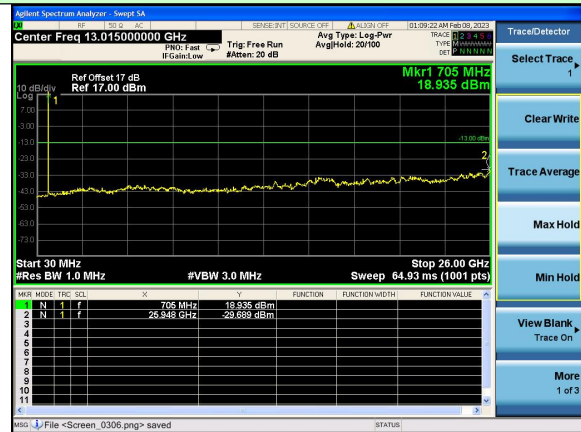

Test Mode: LTE Band 12 / 5MHz /1RB      Test Mode: LTE Band 12 / 5MHz /100RB

Lowest channel

Middle channel

Highest channel

Test Mode: LTE Band 12 / 10MHz / 1RB      Test Mode: LTE Band 12 / 10MHz / 100RB

Lowest channel

Middle channel

Highest channel

Test Mode: LTE Band 17 / 5MHz /1RB      Test Mode: LTE Band 17 / 5MHz /100RB

Lowest channel

Middle channel

Highest channel

Test Mode: LTE Band 17 / 10MHz / 1RB      Test Mode: LTE Band 17 / 10MHz / 100RB

Lowest channel

Middle channel

Highest channel

Test Mode: LTE Band 66 / 1.4MHz /1RB      Test Mode: LTE Band 66 / 1.4MHz /6RB

Lowest channel

Middle channel

Highest channel

Test Mode: LTE Band 66 / 3MHz /1RB