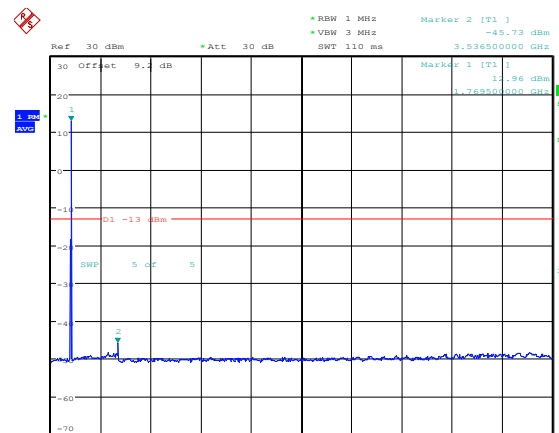

Lowest channel

Middle channel

Highest channel

Test Mode: LTE Band 66 / 1.4MHz /1RB      Test Mode: LTE Band 66 / 1.4MHz /6RB

Lowest channel

Middle channel

Highest channel

Test Mode: LTE Band 66 / 3MHz /1RB

Test Mode: LTE Band 66 / 3MHz /15RB

Lowest channel

Middle channel

Highest channel

Test Mode: LTE Band 66 / 5MHz / 1RB      Test Mode: LTE Band 66 / 5MHz / 25RB

Lowest channel

Middle channel

Highest channel

Test Mode: LTE Band 66 / 10MHz /1RB      Test Mode: LTE Band 66 / 10MHz /50RB

Lowest channel

Middle channel

Highest channel

Test Mode: LTE Band 66 / 15MHz /1RB

Test Mode: LTE Band 66 / 15MHz /75RB

Lowest channel

Middle channel

Highest channel

Test Mode: LTE Band 66 / 20MHz /1RB      Test Mode: LTE Band 66 / 20MHz /100RB

Lowest channel

Middle channel

Highest channel

Note: The stray current in the range of 0.009MHz~20GHz meets the limit requirements.