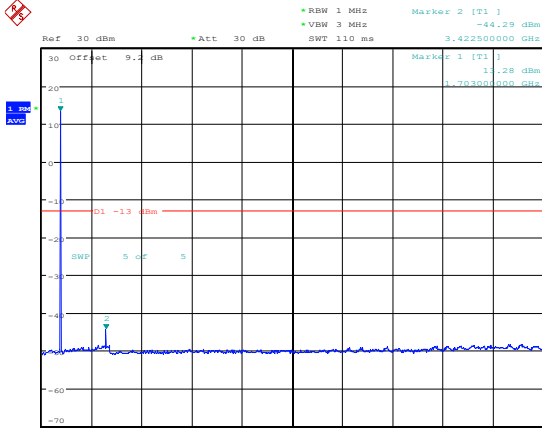

Lowest channel

Middle channel

Highest channel

Test Mode: LTE Band 66 / 1.4MHz /1RB      Test Mode: LTE Band 66 / 1.4MHz /6RB

Lowest channel

Middle channel

Highest channel

Test Mode: LTE Band 66 / 3MHz /1RB

Test Mode: LTE Band 66 / 3MHz /15RB

Lowest channel

Middle channel

Highest channel

Test Mode: LTE Band 66 / 5MHz / 1RB      Test Mode: LTE Band 66 / 5MHz / 25RB

Lowest channel

Middle channel

Highest channel

Test Mode: LTE Band 66 / 10MHz /1RB      Test Mode: LTE Band 66 / 10MHz /50RB

Lowest channel

Middle channel

Highest channel

Test Mode: LTE Band 66 / 15MHz /1RB

Test Mode: LTE Band 66 / 15MHz /75RB

Lowest channel

Middle channel

Highest channel

Test Mode: LTE Band 66 / 20MHz /1RB      Test Mode: LTE Band 66 / 20MHz /100RB

Lowest channel

Middle channel

Highest channel

Note: The stray current in the range of 0.009MHz~20GHz meets the limit requirements.