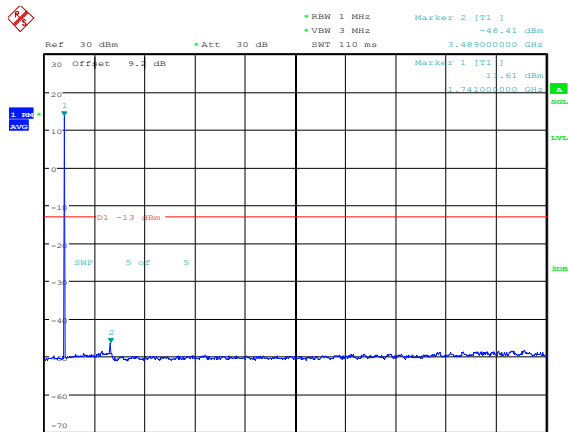

Middle channel

Highest channel

Test Mode: LTE Band 17 / 5MHz /1RB      Test Mode: LTE Band 17 / 5MHz /100RB

Lowest channel

Middle channel

Highest channel

Test Mode: LTE Band 17 / 10MHz / 1RB      Test Mode: LTE Band 17 / 10MHz / 100RB

Lowest channel

Middle channel

Highest channel

Test Mode: LTE Band 66 / 1.4MHz /1RB      Test Mode: LTE Band 66 / 1.4MHz /6RB

Lowest channel

Middle channel

Highest channel

Test Mode: LTE Band 66 / 3MHz /1RB

Test Mode: LTE Band 66 / 3MHz /15RB

Lowest channel

Middle channel

Highest channel

Test Mode: LTE Band 66 / 5MHz / 1RB      Test Mode: LTE Band 66 / 5MHz / 25RB

Lowest channel

Middle channel

Highest channel

Test Mode: LTE Band 66 / 10MHz /1RB      Test Mode: LTE Band 66 / 10MHz /50RB

Lowest channel

Middle channel

Highest channel

Test Mode: LTE Band 66 / 15MHz /1RB

Test Mode: LTE Band 66 / 15MHz /75RB

Lowest channel