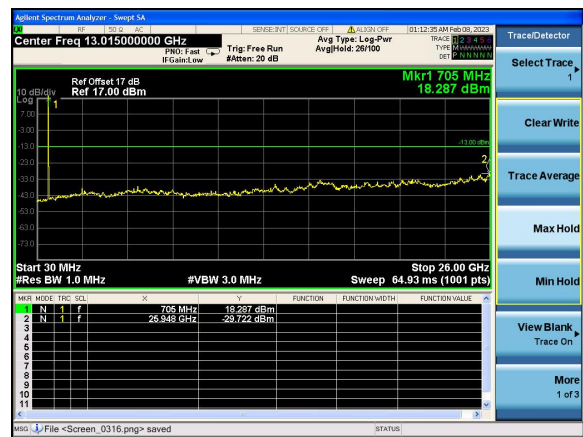

Test Mode: LTE Band 12 / 5MHz /1RB      Test Mode: LTE Band 12 / 5MHz /100RB

Lowest channel

Middle channel

Highest channel

Test Mode: LTE Band 12 / 10MHz / 1RB      Test Mode: LTE Band 12 / 10MHz / 100RB

Lowest channel

Middle channel

Highest channel

Test Mode: LTE Band 17 / 5MHz /1RB      Test Mode: LTE Band 17 / 5MHz /100RB

Lowest channel

Middle channel

Highest channel

Test Mode: LTE Band 17 / 10MHz / 1RB      Test Mode: LTE Band 17 / 10MHz / 100RB

Lowest channel

Middle channel

Highest channel

Test Mode: LTE Band 66 / 1.4MHz /1RB      Test Mode: LTE Band 66 / 1.4MHz /6RB

Lowest channel

Middle channel

Highest channel

Test Mode: LTE Band 66 / 3MHz /1RB