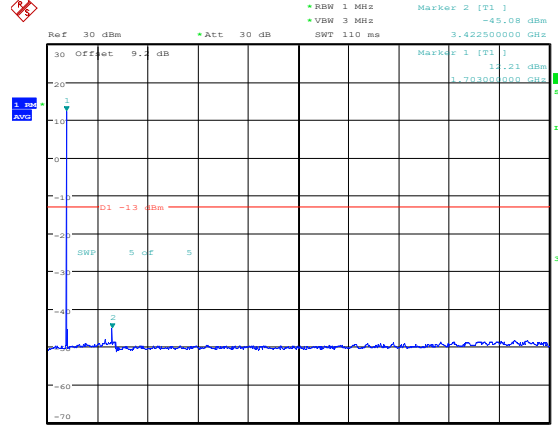

Test Mode: LTE Band 66 / 3MHz /15RB

Lowest channel

Middle channel

Highest channel

Test Mode: LTE Band 66 / 5MHz / 1RB      Test Mode: LTE Band 66 / 5MHz / 25RB

Lowest channel

Middle channel

Highest channel

Test Mode: LTE Band 66 / 10MHz /1RB      Test Mode: LTE Band 66 / 10MHz /50RB

Lowest channel

Middle channel

Highest channel

Test Mode: LTE Band 66 / 15MHz /1RB

Test Mode: LTE Band 66 / 15MHz /75RB

Lowest channel

Middle channel

Highest channel

Test Mode: LTE Band 66 / 20MHz /1RB      Test Mode: LTE Band 66 / 20MHz /100RB

Lowest channel

Middle channel

Highest channel

Note: The stray current in the range of 0.009MHz~20GHz meets the limit requirements.

### Band Edge

Test Mode: LTE Band 2 / 1.4MHz / 1RB / QPSK

Lowest channel

Highest channel

Test Mode: LTE Band 2 / 1.4MHz / 6RB / QPSK

Lowest channel

Highest channel

Test Mode: LTE Band 2 / 3MHz / 1RB / QPSK