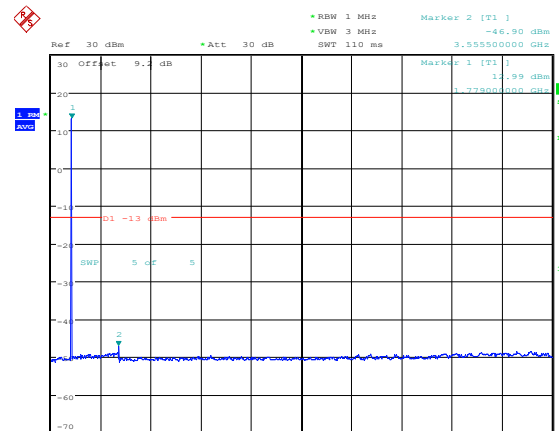

Middle channel

Highest channel

Test Mode: LTE Band 17 / 5MHz /1RB      Test Mode: LTE Band 17 / 5MHz /100RB

Lowest channel

Middle channel

Highest channel

Test Mode: LTE Band 17 / 10MHz / 1RB      Test Mode: LTE Band 17 / 10MHz / 100RB

Lowest channel

Middle channel

Highest channel

Test Mode: LTE Band 66 / 1.4MHz /1RB      Test Mode: LTE Band 66 / 1.4MHz /6RB

Lowest channel

Middle channel

Highest channel

Test Mode: LTE Band 66 / 3MHz /1RB

Test Mode: LTE Band 66 / 3MHz /15RB

Lowest channel

Middle channel

Highest channel

Test Mode: LTE Band 66 / 5MHz / 1RB      Test Mode: LTE Band 66 / 5MHz / 25RB

Lowest channel

Middle channel

Highest channel

Test Mode: LTE Band 66 / 10MHz /1RB      Test Mode: LTE Band 66 / 10MHz /50RB

Lowest channel

Middle channel

Highest channel

Test Mode: LTE Band 66 / 15MHz /1RB

Test Mode: LTE Band 66 / 15MHz /75RB

Lowest channel