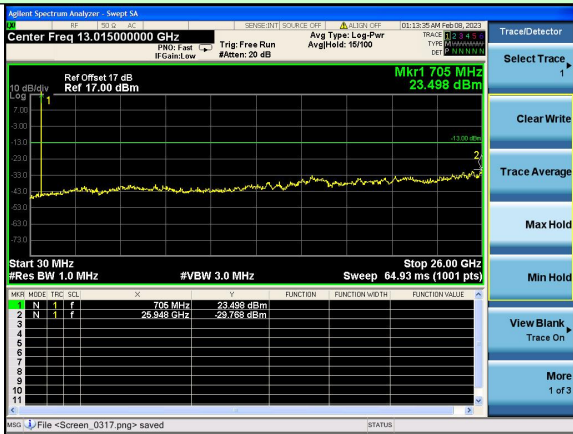

Test Mode: LTE Band 12 / 5MHz /1RB      Test Mode: LTE Band 12 / 5MHz /100RB

Lowest channel

Middle channel

Highest channel

Test Mode: LTE Band 12 / 10MHz / 1RB      Test Mode: LTE Band 12 / 10MHz / 100RB

Lowest channel

Middle channel

Highest channel

Test Mode: LTE Band 17 / 5MHz /1RB      Test Mode: LTE Band 17 / 5MHz /100RB

Lowest channel

Middle channel

Highest channel

Test Mode: LTE Band 17 / 10MHz / 1RB      Test Mode: LTE Band 17 / 10MHz / 100RB

Lowest channel

Middle channel

Highest channel

Test Mode: LTE Band 66 / 1.4MHz /1RB      Test Mode: LTE Band 66 / 1.4MHz /6RB

Lowest channel

Middle channel

Highest channel

Test Mode: LTE Band 66 / 3MHz /1RB