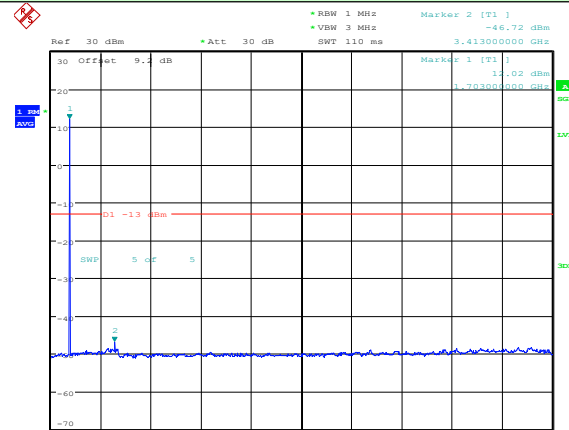

Middle channel

Highest channel

Test Mode: LTE Band 17 / 5MHz /1RB      Test Mode: LTE Band 17 / 5MHz /100RB

Lowest channel

Middle channel

Highest channel

Test Mode: LTE Band 17 / 10MHz / 1RB      Test Mode: LTE Band 17 / 10MHz / 100RB

Lowest channel

Middle channel

Highest channel

Test Mode: LTE Band 66 / 1.4MHz /1RB      Test Mode: LTE Band 66 / 1.4MHz /6RB

Lowest channel

Middle channel

Highest channel

Test Mode: LTE Band 66 / 3MHz /1RB

Test Mode: LTE Band 66 / 3MHz /15RB

Lowest channel

Middle channel

Highest channel

Test Mode: LTE Band 66 / 5MHz / 1RB      Test Mode: LTE Band 66 / 5MHz / 25RB

Lowest channel

Middle channel

Highest channel

Test Mode: LTE Band 66 / 10MHz /1RB      Test Mode: LTE Band 66 / 10MHz /50RB

Lowest channel

Middle channel

Highest channel

Test Mode: LTE Band 66 / 15MHz /1RB

Test Mode: LTE Band 66 / 15MHz /75RB

Lowest channel