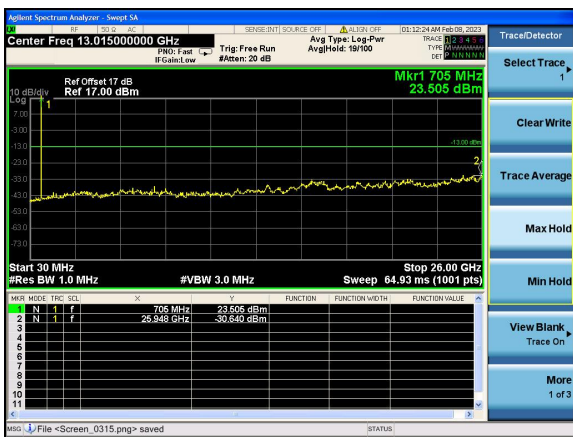

Test Mode: LTE Band 12 / 5MHz /1RB      Test Mode: LTE Band 12 / 5MHz /100RB

Lowest channel

Middle channel

Highest channel

Test Mode: LTE Band 12 / 10MHz / 1RB      Test Mode: LTE Band 12 / 10MHz / 100RB

Lowest channel

Middle channel

Highest channel

Test Mode: LTE Band 17 / 5MHz /1RB      Test Mode: LTE Band 17 / 5MHz /100RB

Lowest channel

Middle channel

Highest channel

Test Mode: LTE Band 17 / 10MHz / 1RB      Test Mode: LTE Band 17 / 10MHz / 100RB

Lowest channel

Middle channel

Highest channel

Test Mode: LTE Band 66 / 1.4MHz /1RB      Test Mode: LTE Band 66 / 1.4MHz /6RB

Lowest channel

Middle channel

Highest channel

Test Mode: LTE Band 66 / 3MHz /1RB