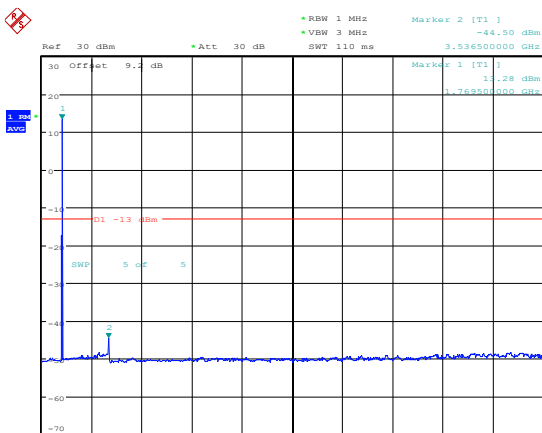

Lowest channel

Middle channel

Highest channel

Test Mode: LTE Band 66 / 1.4MHz /1RB      Test Mode: LTE Band 66 / 1.4MHz /6RB

Lowest channel

Middle channel

Highest channel

Test Mode: LTE Band 66 / 3MHz /1RB

Test Mode: LTE Band 66 / 3MHz /15RB

Lowest channel

Middle channel

Highest channel

Test Mode: LTE Band 66 / 5MHz / 1RB      Test Mode: LTE Band 66 / 5MHz / 25RB

Lowest channel

Middle channel

Highest channel

Test Mode: LTE Band 66 / 10MHz /1RB      Test Mode: LTE Band 66 / 10MHz /50RB

Lowest channel

Middle channel

Highest channel

Test Mode: LTE Band 66 / 15MHz /1RB

Test Mode: LTE Band 66 / 15MHz /75RB

Lowest channel

Middle channel

Highest channel

Test Mode: LTE Band 66 / 20MHz /1RB      Test Mode: LTE Band 66 / 20MHz /100RB

Lowest channel

Middle channel

Highest channel

Note: The stray current in the range of 0.009MHz~20GHz meets the limit requirements.