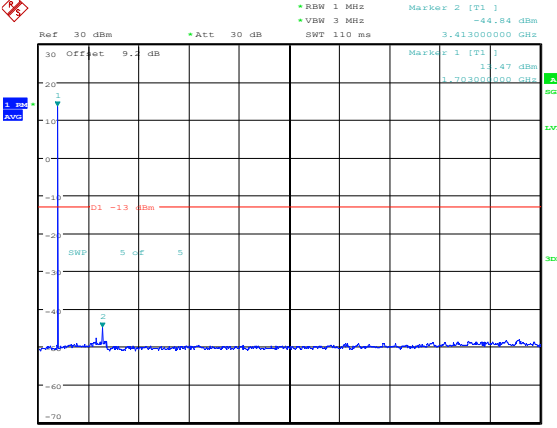

Lowest channel

Middle channel

Highest channel

Test Mode: LTE Band 66 / 1.4MHz /1RB      Test Mode: LTE Band 66 / 1.4MHz /6RB

Lowest channel

Middle channel

Highest channel

Test Mode: LTE Band 66 / 3MHz /1RB

Test Mode: LTE Band 66 / 3MHz /15RB

Lowest channel

Middle channel

Highest channel

Test Mode: LTE Band 66 / 5MHz / 1RB      Test Mode: LTE Band 66 / 5MHz / 25RB

Lowest channel

Middle channel

Highest channel

Test Mode: LTE Band 66 / 10MHz /1RB      Test Mode: LTE Band 66 / 10MHz /50RB

Lowest channel

Middle channel

Highest channel

Test Mode: LTE Band 66 / 15MHz /1RB

Test Mode: LTE Band 66 / 15MHz /75RB

Lowest channel

Middle channel

Highest channel

Test Mode: LTE Band 66 / 20MHz /1RB      Test Mode: LTE Band 66 / 20MHz /100RB

Lowest channel

Middle channel

Highest channel

Note: The stray current in the range of 0.009MHz~20GHz meets the limit requirements.