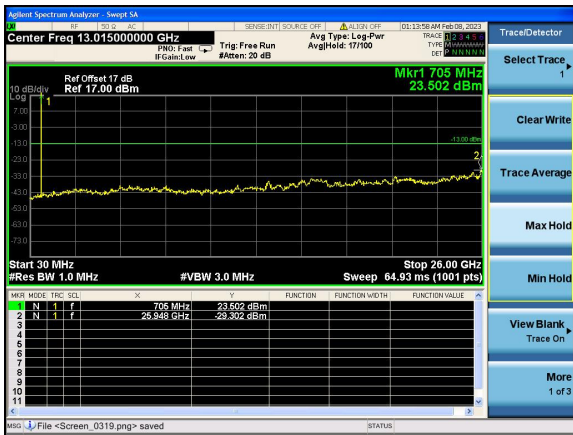

Test Mode: LTE Band 12 / 5MHz /1RB      Test Mode: LTE Band 12 / 5MHz /100RB

Lowest channel

Middle channel

Highest channel

Test Mode: LTE Band 12 / 10MHz / 1RB      Test Mode: LTE Band 12 / 10MHz / 100RB

Lowest channel

Middle channel

Highest channel

Test Mode: LTE Band 17 / 5MHz /1RB      Test Mode: LTE Band 17 / 5MHz /100RB

Lowest channel

Middle channel

Highest channel

Test Mode: LTE Band 17 / 10MHz / 1RB      Test Mode: LTE Band 17 / 10MHz / 100RB

Lowest channel

Middle channel

Highest channel

Test Mode: LTE Band 66 / 1.4MHz /1RB      Test Mode: LTE Band 66 / 1.4MHz /6RB

Lowest channel

Middle channel

Highest channel

Test Mode: LTE Band 66 / 3MHz /1RB

Test Mode: LTE Band 66 / 3MHz /15RB

Lowest channel

Middle channel

Highest channel

Test Mode: LTE Band 66 / 5MHz / 1RB      Test Mode: LTE Band 66 / 5MHz / 25RB

Lowest channel

Middle channel

Highest channel