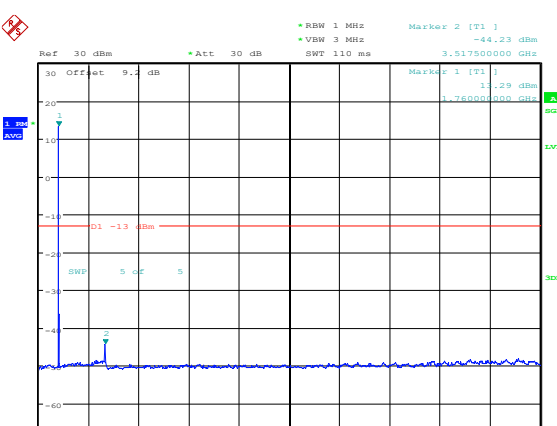

Test Mode: LTE Band 66 / 10MHz /1RB      Test Mode: LTE Band 66 / 10MHz /50RB

Lowest channel

Middle channel

Highest channel

Test Mode: LTE Band 66 / 15MHz /1RB

Test Mode: LTE Band 66 / 15MHz /75RB

Lowest channel

Middle channel

Highest channel

Test Mode: LTE Band 66 / 20MHz /1RB      Test Mode: LTE Band 66 / 20MHz /100RB

Lowest channel

Middle channel

Highest channel

Note: The stray current in the range of 0.009MHz~20GHz meets the limit requirements.

### Band Edge

Test Mode: LTE Band 2 / 1.4MHz / 1RB / QPSK

Lowest channel

Highest channel

Test Mode: LTE Band 2 / 1.4MHz / 6RB / QPSK

Lowest channel

Highest channel

Test Mode: LTE Band 2 / 3MHz / 1RB / QPSK

Lowest channel

Highest channel