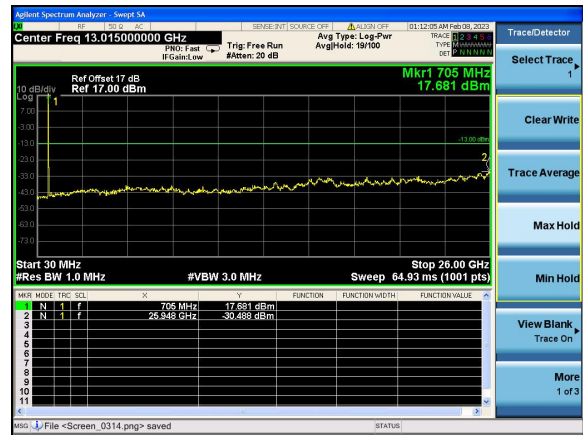

Test Mode: LTE Band 12 / 5MHz /1RB      Test Mode: LTE Band 12 / 5MHz /100RB

Lowest channel

Middle channel

Highest channel

Test Mode: LTE Band 12 / 10MHz / 1RB      Test Mode: LTE Band 12 / 10MHz / 100RB

Lowest channel

Middle channel

Highest channel

Test Mode: LTE Band 17 / 5MHz /1RB      Test Mode: LTE Band 17 / 5MHz /100RB

Lowest channel

Middle channel

Highest channel

Test Mode: LTE Band 17 / 10MHz / 1RB      Test Mode: LTE Band 17 / 10MHz / 100RB

Lowest channel

Middle channel

Highest channel

Test Mode: LTE Band 66 / 1.4MHz /1RB      Test Mode: LTE Band 66 / 1.4MHz /6RB

Lowest channel

Middle channel

Highest channel

Test Mode: LTE Band 66 / 3MHz /1RB