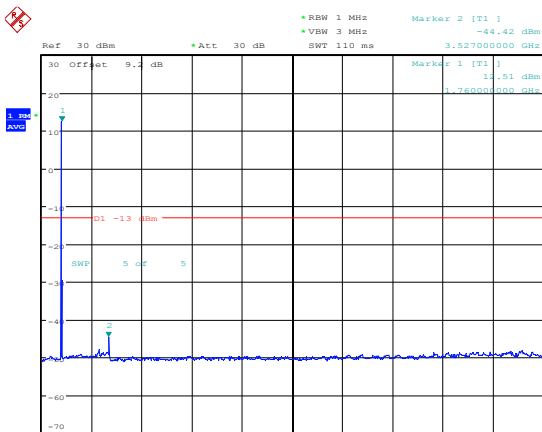

Test Mode: LTE Band 66 / 3MHz /15RB

Lowest channel

Middle channel

Highest channel

Test Mode: LTE Band 66 / 5MHz / 1RB      Test Mode: LTE Band 66 / 5MHz / 25RB

Lowest channel

Middle channel

Highest channel

Test Mode: LTE Band 66 / 10MHz /1RB      Test Mode: LTE Band 66 / 10MHz /50RB

Lowest channel

Middle channel

Highest channel

Test Mode: LTE Band 66 / 15MHz /1RB

Test Mode: LTE Band 66 / 15MHz /75RB

Lowest channel

Middle channel

Highest channel

Test Mode: LTE Band 66 / 20MHz /1RB      Test Mode: LTE Band 66 / 20MHz /100RB

Lowest channel

Middle channel

Highest channel

Note: The stray current in the range of 0.009MHz~20GHz meets the limit requirements.

### Band Edge

Test Mode: LTE Band 2 / 1.4MHz / 1RB / QPSK

Lowest channel

Highest channel

Test Mode: LTE Band 2 / 1.4MHz / 6RB / QPSK

Lowest channel

Highest channel

Test Mode: LTE Band 2 / 3MHz / 1RB / QPSK