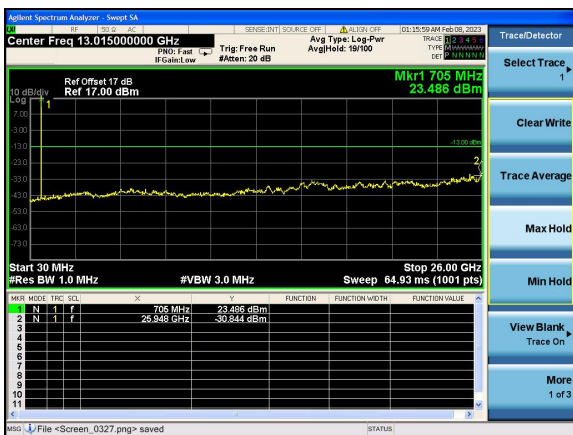

Test Mode: LTE Band 12 / 5MHz /1RB      Test Mode: LTE Band 12 / 5MHz /100RB

Lowest channel

Middle channel

Highest channel

Test Mode: LTE Band 12 / 10MHz / 1RB      Test Mode: LTE Band 12 / 10MHz / 100RB

Lowest channel

Middle channel

Highest channel

Test Mode: LTE Band 17 / 5MHz /1RB      Test Mode: LTE Band 17 / 5MHz /100RB

Lowest channel

Middle channel

Highest channel

Test Mode: LTE Band 17 / 10MHz / 1RB      Test Mode: LTE Band 17 / 10MHz / 100RB

Lowest channel

Middle channel

Highest channel

Test Mode: LTE Band 66 / 1.4MHz /1RB      Test Mode: LTE Band 66 / 1.4MHz /6RB

Lowest channel

Middle channel

Highest channel

Test Mode: LTE Band 66 / 3MHz /1RB

Test Mode: LTE Band 66 / 3MHz /15RB

Lowest channel

Middle channel

Highest channel

Test Mode: LTE Band 66 / 5MHz / 1RB      Test Mode: LTE Band 66 / 5MHz / 25RB

Lowest channel

Middle channel

Highest channel