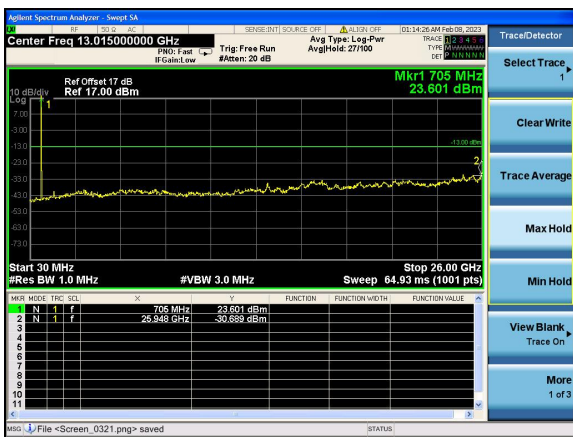

Test Mode: LTE Band 12 / 5MHz /1RB      Test Mode: LTE Band 12 / 5MHz /100RB

Lowest channel

Middle channel

Highest channel

Test Mode: LTE Band 12 / 10MHz / 1RB      Test Mode: LTE Band 12 / 10MHz / 100RB

Lowest channel

Middle channel

Highest channel

Test Mode: LTE Band 17 / 5MHz /1RB      Test Mode: LTE Band 17 / 5MHz /100RB

Lowest channel

Middle channel

Highest channel

Test Mode: LTE Band 17 / 10MHz / 1RB      Test Mode: LTE Band 17 / 10MHz / 100RB

Lowest channel

Middle channel

Highest channel

Test Mode: LTE Band 66 / 1.4MHz /1RB      Test Mode: LTE Band 66 / 1.4MHz /6RB

Lowest channel

Middle channel

Highest channel

Test Mode: LTE Band 66 / 3MHz /1RB

Test Mode: LTE Band 66 / 3MHz /15RB

Lowest channel

Middle channel

Highest channel

Test Mode: LTE Band 66 / 5MHz / 1RB      Test Mode: LTE Band 66 / 5MHz / 25RB

Lowest channel

Middle channel

Highest channel