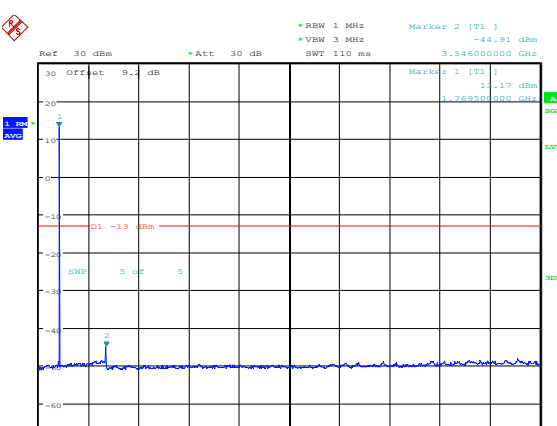

Lowest channel

Middle channel

Highest channel

Test Mode: LTE Band 66 / 1.4MHz /1RB      Test Mode: LTE Band 66 / 1.4MHz /6RB

Lowest channel

Middle channel

Highest channel

Test Mode: LTE Band 66 / 3MHz /1RB

Test Mode: LTE Band 66 / 3MHz /15RB

Lowest channel

Middle channel

Highest channel

Test Mode: LTE Band 66 / 5MHz / 1RB      Test Mode: LTE Band 66 / 5MHz / 25RB

Lowest channel

Middle channel

Highest channel

Test Mode: LTE Band 66 / 10MHz /1RB      Test Mode: LTE Band 66 / 10MHz /50RB

Lowest channel

Middle channel

Highest channel

Test Mode: LTE Band 66 / 15MHz /1RB

Test Mode: LTE Band 66 / 15MHz /75RB

Lowest channel

Middle channel

Highest channel

Test Mode: LTE Band 66 / 20MHz /1RB      Test Mode: LTE Band 66 / 20MHz /100RB

Lowest channel

Middle channel

Highest channel

Note: The stray current in the range of 0.009MHz~20GHz meets the limit requirements.