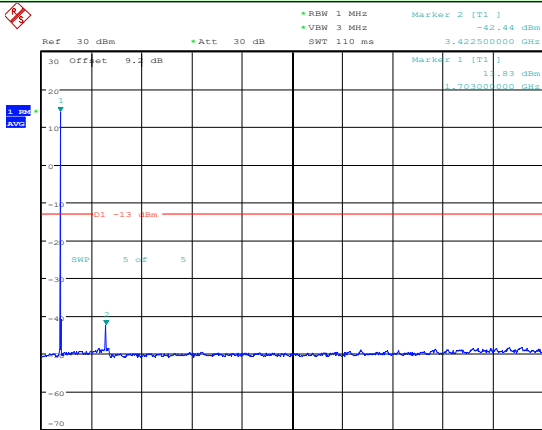

Test Mode: LTE Band 66 / 3MHz /15RB

Lowest channel

Middle channel

Highest channel

Test Mode: LTE Band 66 / 5MHz / 1RB      Test Mode: LTE Band 66 / 5MHz / 25RB

Lowest channel

Middle channel

Highest channel

Test Mode: LTE Band 66 / 10MHz /1RB      Test Mode: LTE Band 66 / 10MHz /50RB

Lowest channel

Middle channel

Highest channel

Test Mode: LTE Band 66 / 15MHz /1RB

Test Mode: LTE Band 66 / 15MHz /75RB

Lowest channel

Middle channel

Highest channel

Test Mode: LTE Band 66 / 20MHz /1RB      Test Mode: LTE Band 66 / 20MHz /100RB

Lowest channel

Middle channel

Highest channel

Note: The stray current in the range of 0.009MHz~20GHz meets the limit requirements.

### Band Edge

Test Mode: LTE Band 2 / 1.4MHz / 1RB / QPSK

Lowest channel

Highest channel

Test Mode: LTE Band 2 / 1.4MHz / 6RB / QPSK

Lowest channel

Highest channel

Test Mode: LTE Band 2 / 3MHz / 1RB / QPSK