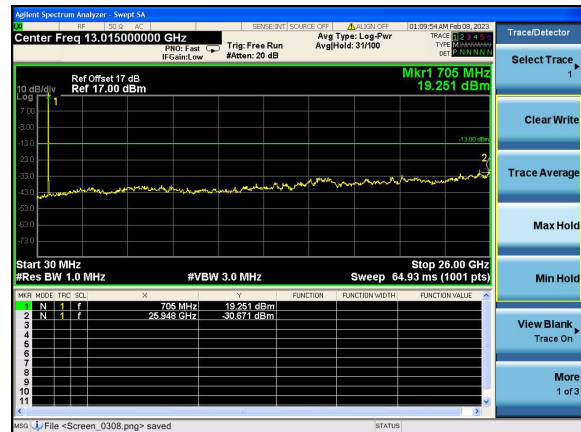

Test Mode: LTE Band 12 / 5MHz /1RB      Test Mode: LTE Band 12 / 5MHz /100RB

Lowest channel

Middle channel

Highest channel

Test Mode: LTE Band 12 / 10MHz / 1RB      Test Mode: LTE Band 12 / 10MHz / 100RB

Lowest channel

Middle channel

Highest channel

Test Mode: LTE Band 17 / 5MHz /1RB      Test Mode: LTE Band 17 / 5MHz /100RB

Lowest channel

Middle channel

Highest channel

Test Mode: LTE Band 17 / 10MHz / 1RB      Test Mode: LTE Band 17 / 10MHz / 100RB

Lowest channel

Middle channel

Highest channel

Test Mode: LTE Band 66 / 1.4MHz /1RB      Test Mode: LTE Band 66 / 1.4MHz /6RB

Lowest channel

Middle channel

Highest channel

Test Mode: LTE Band 66 / 3MHz /1RB