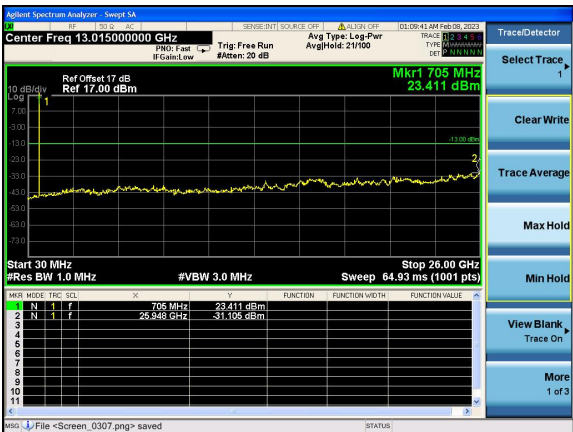

Test Mode: LTE Band 12 / 5MHz /1RB      Test Mode: LTE Band 12 / 5MHz /100RB

Lowest channel

Middle channel

Highest channel

Test Mode: LTE Band 12 / 10MHz / 1RB      Test Mode: LTE Band 12 / 10MHz / 100RB

Lowest channel

Middle channel

Highest channel

Test Mode: LTE Band 17 / 5MHz /1RB      Test Mode: LTE Band 17 / 5MHz /100RB

Lowest channel

Middle channel

Highest channel

Test Mode: LTE Band 17 / 10MHz / 1RB      Test Mode: LTE Band 17 / 10MHz / 100RB

Lowest channel

Middle channel

Highest channel

Test Mode: LTE Band 66 / 1.4MHz /1RB      Test Mode: LTE Band 66 / 1.4MHz /6RB

Lowest channel

Middle channel

Highest channel

Test Mode: LTE Band 66 / 3MHz /1RB