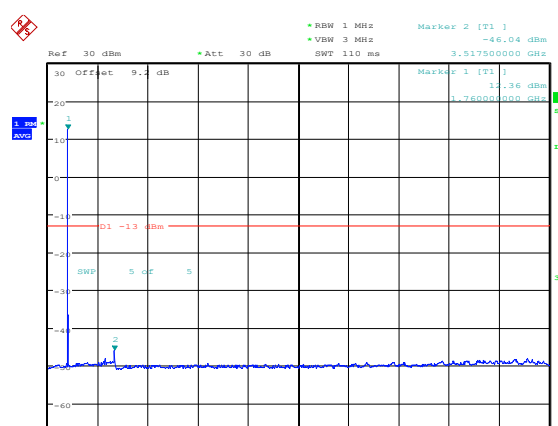

Test Mode: LTE Band 66 / 10MHz /1RB      Test Mode: LTE Band 66 / 10MHz /50RB

Lowest channel

Middle channel

Highest channel

Test Mode: LTE Band 66 / 15MHz /1RB

Test Mode: LTE Band 66 / 15MHz /75RB

Lowest channel

Middle channel

Highest channel

Test Mode: LTE Band 66 / 20MHz /1RB      Test Mode: LTE Band 66 / 20MHz /100RB

Lowest channel

Middle channel

Highest channel

Note: The stray current in the range of 0.009MHz~20GHz meets the limit requirements.

### Band Edge

Test Mode: LTE Band 2 / 1.4MHz / 1RB / QPSK

Lowest channel

Highest channel

Test Mode: LTE Band 2 / 1.4MHz / 6RB / QPSK

Lowest channel

Highest channel

Test Mode: LTE Band 2 / 3MHz / 1RB / QPSK

Lowest channel

Highest channel