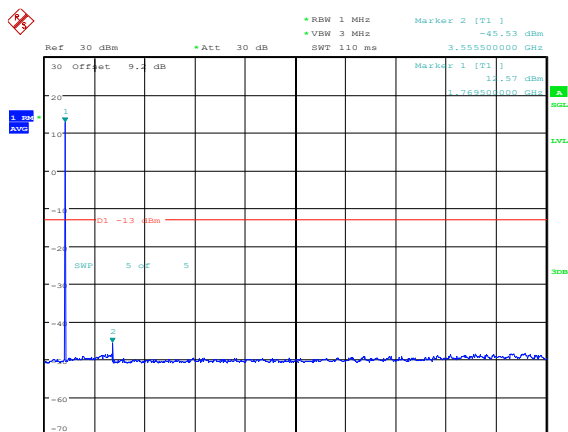

Middle channel

Highest channel

Test Mode: LTE Band 17 / 5MHz /1RB      Test Mode: LTE Band 17 / 5MHz /100RB

Lowest channel

Middle channel

Highest channel

Test Mode: LTE Band 17 / 10MHz / 1RB      Test Mode: LTE Band 17 / 10MHz / 100RB

Lowest channel

Middle channel

Highest channel

Test Mode: LTE Band 66 / 1.4MHz /1RB      Test Mode: LTE Band 66 / 1.4MHz /6RB

Lowest channel

Middle channel

Highest channel

Test Mode: LTE Band 66 / 3MHz /1RB

Test Mode: LTE Band 66 / 3MHz /15RB

Lowest channel

Middle channel

Highest channel

Test Mode: LTE Band 66 / 5MHz / 1RB      Test Mode: LTE Band 66 / 5MHz / 25RB

Lowest channel

Middle channel

Highest channel

Test Mode: LTE Band 66 / 10MHz /1RB      Test Mode: LTE Band 66 / 10MHz /50RB

Lowest channel

Middle channel

Highest channel

Test Mode: LTE Band 66 / 15MHz /1RB

Test Mode: LTE Band 66 / 15MHz /75RB

Lowest channel