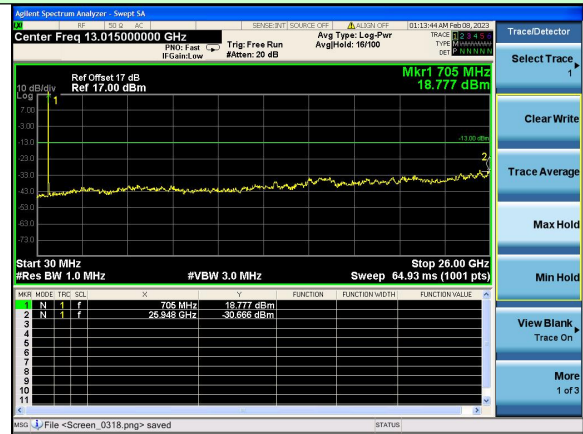

Test Mode: LTE Band 12 / 5MHz /1RB      Test Mode: LTE Band 12 / 5MHz /100RB

Lowest channel

Middle channel

Highest channel

Test Mode: LTE Band 12 / 10MHz / 1RB      Test Mode: LTE Band 12 / 10MHz / 100RB

Lowest channel

Middle channel

Highest channel

Test Mode: LTE Band 17 / 5MHz /1RB      Test Mode: LTE Band 17 / 5MHz /100RB

Lowest channel

Middle channel

Highest channel

Test Mode: LTE Band 17 / 10MHz / 1RB      Test Mode: LTE Band 17 / 10MHz / 100RB

Lowest channel

Middle channel

Highest channel

Test Mode: LTE Band 66 / 1.4MHz /1RB      Test Mode: LTE Band 66 / 1.4MHz /6RB

Lowest channel

Middle channel

Highest channel

Test Mode: LTE Band 66 / 3MHz /1RB