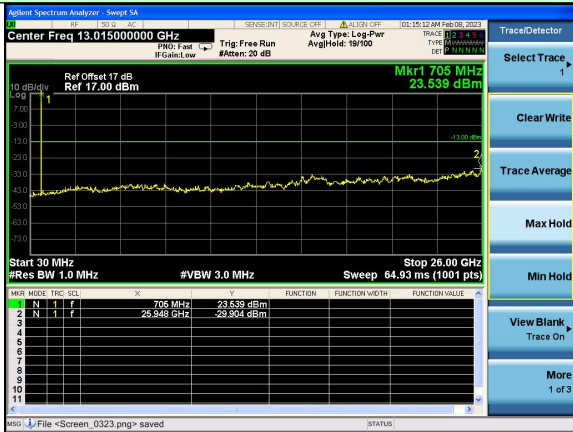

Test Mode: LTE Band 12 / 5MHz /1RB      Test Mode: LTE Band 12 / 5MHz /100RB

Lowest channel

Middle channel

Highest channel

Test Mode: LTE Band 12 / 10MHz / 1RB      Test Mode: LTE Band 12 / 10MHz / 100RB

Lowest channel

Middle channel

Highest channel

Test Mode: LTE Band 17 / 5MHz /1RB      Test Mode: LTE Band 17 / 5MHz /100RB

Lowest channel

Middle channel

Highest channel

Test Mode: LTE Band 17 / 10MHz / 1RB      Test Mode: LTE Band 17 / 10MHz / 100RB

Lowest channel

Middle channel

Highest channel

Test Mode: LTE Band 66 / 1.4MHz /1RB      Test Mode: LTE Band 66 / 1.4MHz /6RB

Lowest channel

Middle channel

Highest channel

Test Mode: LTE Band 66 / 3MHz /1RB

Test Mode: LTE Band 66 / 3MHz /15RB

Lowest channel

Middle channel

Highest channel

Test Mode: LTE Band 66 / 5MHz / 1RB      Test Mode: LTE Band 66 / 5MHz / 25RB

Lowest channel

Middle channel

Highest channel