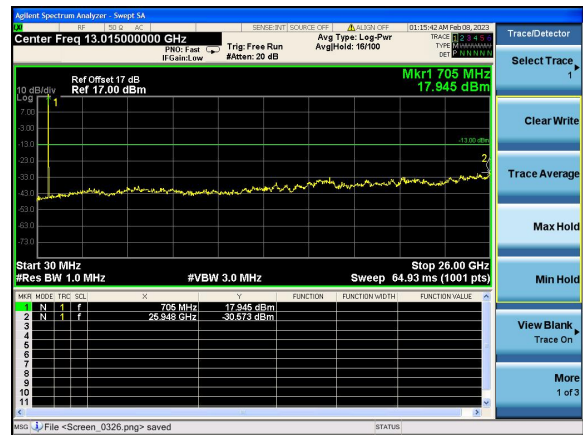

Test Mode: LTE Band 12 / 5MHz /1RB      Test Mode: LTE Band 12 / 5MHz /100RB

Lowest channel

Middle channel

Highest channel

Test Mode: LTE Band 12 / 10MHz / 1RB      Test Mode: LTE Band 12 / 10MHz / 100RB

Lowest channel

Middle channel

Highest channel

Test Mode: LTE Band 17 / 5MHz /1RB      Test Mode: LTE Band 17 / 5MHz /100RB

Lowest channel

Middle channel

Highest channel

Test Mode: LTE Band 17 / 10MHz / 1RB      Test Mode: LTE Band 17 / 10MHz / 100RB

Lowest channel

Middle channel

Highest channel

Test Mode: LTE Band 66 / 1.4MHz /1RB      Test Mode: LTE Band 66 / 1.4MHz /6RB

Lowest channel

Middle channel

Highest channel

Test Mode: LTE Band 66 / 3MHz /1RB

Test Mode: LTE Band 66 / 3MHz /15RB

Lowest channel

Middle channel

Highest channel

Test Mode: LTE Band 66 / 5MHz / 1RB      Test Mode: LTE Band 66 / 5MHz / 25RB

Lowest channel

Middle channel

Highest channel