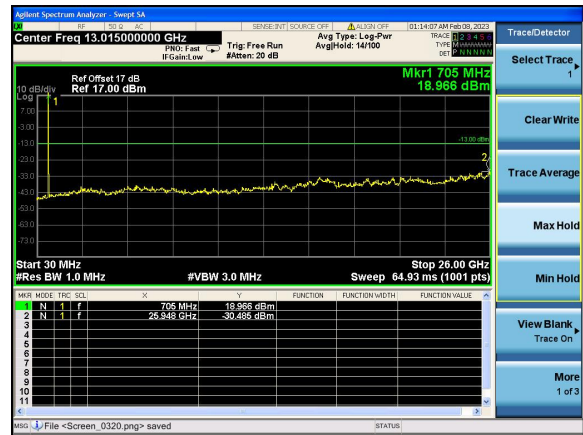

Test Mode: LTE Band 12 / 5MHz /1RB      Test Mode: LTE Band 12 / 5MHz /100RB

Lowest channel

Middle channel

Highest channel

Test Mode: LTE Band 12 / 10MHz / 1RB      Test Mode: LTE Band 12 / 10MHz / 100RB

Lowest channel

Middle channel

Highest channel

Test Mode: LTE Band 17 / 5MHz /1RB      Test Mode: LTE Band 17 / 5MHz /100RB

Lowest channel

Middle channel

Highest channel

Test Mode: LTE Band 17 / 10MHz / 1RB      Test Mode: LTE Band 17 / 10MHz / 100RB

Lowest channel

Middle channel

Highest channel

Test Mode: LTE Band 66 / 1.4MHz /1RB      Test Mode: LTE Band 66 / 1.4MHz /6RB

Lowest channel

Middle channel

Highest channel

Test Mode: LTE Band 66 / 3MHz /1RB

Test Mode: LTE Band 66 / 3MHz /15RB

Lowest channel

Middle channel

Highest channel

Test Mode: LTE Band 66 / 5MHz / 1RB      Test Mode: LTE Band 66 / 5MHz / 25RB

Lowest channel

Middle channel

Highest channel