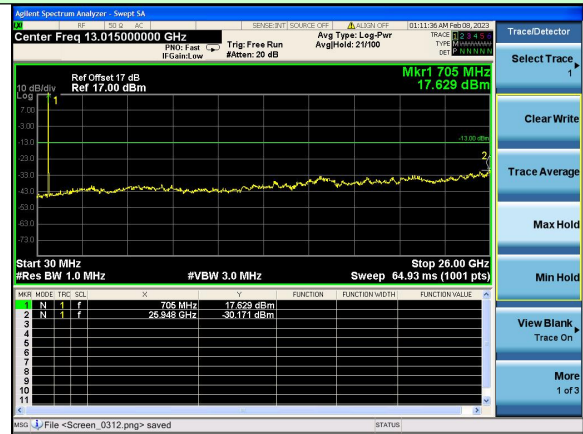

Test Mode: LTE Band 12 / 5MHz /1RB      Test Mode: LTE Band 12 / 5MHz /100RB

Lowest channel

Middle channel

Highest channel

Test Mode: LTE Band 12 / 10MHz / 1RB      Test Mode: LTE Band 12 / 10MHz / 100RB

Lowest channel

Middle channel

Highest channel

Test Mode: LTE Band 17 / 5MHz /1RB      Test Mode: LTE Band 17 / 5MHz /100RB

Lowest channel

Middle channel

Highest channel

Test Mode: LTE Band 17 / 10MHz / 1RB      Test Mode: LTE Band 17 / 10MHz / 100RB

Lowest channel

Middle channel

Highest channel

Test Mode: LTE Band 66 / 1.4MHz /1RB      Test Mode: LTE Band 66 / 1.4MHz /6RB

Lowest channel

Middle channel

Highest channel

Test Mode: LTE Band 66 / 3MHz /1RB