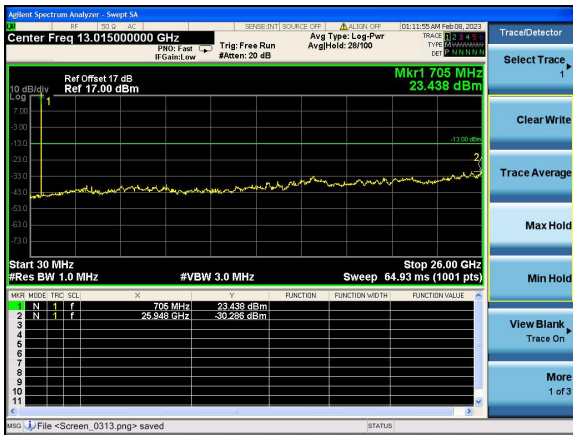

Test Mode: LTE Band 12 / 5MHz /1RB      Test Mode: LTE Band 12 / 5MHz /100RB

Lowest channel

Middle channel

Highest channel

Test Mode: LTE Band 12 / 10MHz / 1RB      Test Mode: LTE Band 12 / 10MHz / 100RB

Lowest channel

Middle channel

Highest channel

Test Mode: LTE Band 17 / 5MHz /1RB      Test Mode: LTE Band 17 / 5MHz /100RB

Lowest channel

Middle channel

Highest channel

Test Mode: LTE Band 17 / 10MHz / 1RB      Test Mode: LTE Band 17 / 10MHz / 100RB

Lowest channel

Middle channel

Highest channel

Test Mode: LTE Band 66 / 1.4MHz /1RB      Test Mode: LTE Band 66 / 1.4MHz /6RB

Lowest channel

Middle channel

Highest channel

Test Mode: LTE Band 66 / 3MHz /1RB