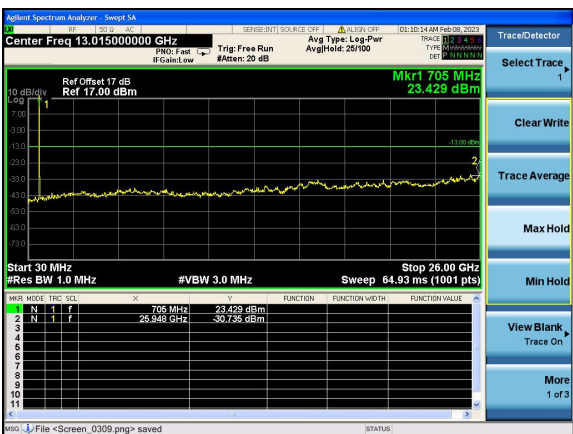

Test Mode: LTE Band 12 / 5MHz /1RB      Test Mode: LTE Band 12 / 5MHz /100RB

Lowest channel

Middle channel

Highest channel

Test Mode: LTE Band 12 / 10MHz / 1RB      Test Mode: LTE Band 12 / 10MHz / 100RB

Lowest channel

Middle channel

Highest channel

Test Mode: LTE Band 17 / 5MHz /1RB      Test Mode: LTE Band 17 / 5MHz /100RB

Lowest channel

Middle channel

Highest channel

Test Mode: LTE Band 17 / 10MHz / 1RB      Test Mode: LTE Band 17 / 10MHz / 100RB

Lowest channel

Middle channel

Highest channel

Test Mode: LTE Band 66 / 1.4MHz /1RB      Test Mode: LTE Band 66 / 1.4MHz /6RB

Lowest channel

Middle channel

Highest channel

Test Mode: LTE Band 66 / 3MHz /1RB