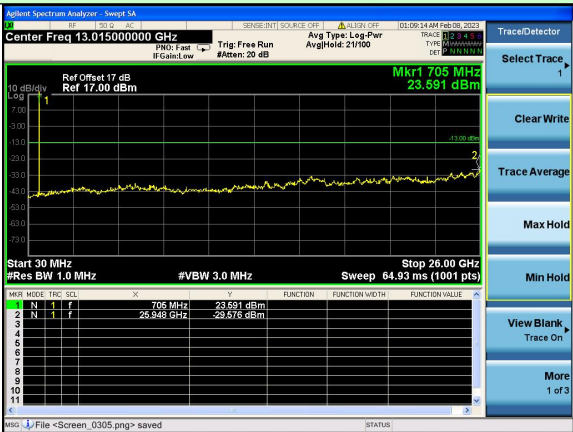

Test Mode: LTE Band 12 / 5MHz /1RB      Test Mode: LTE Band 12 / 5MHz /100RB

Lowest channel

Middle channel

Highest channel

Test Mode: LTE Band 12 / 10MHz / 1RB      Test Mode: LTE Band 12 / 10MHz / 100RB

Lowest channel

Middle channel

Highest channel

Test Mode: LTE Band 17 / 5MHz /1RB      Test Mode: LTE Band 17 / 5MHz /100RB

Lowest channel

Middle channel

Highest channel

Test Mode: LTE Band 17 / 10MHz / 1RB      Test Mode: LTE Band 17 / 10MHz / 100RB

Lowest channel

Middle channel

Highest channel

Test Mode: LTE Band 66 / 1.4MHz /1RB      Test Mode: LTE Band 66 / 1.4MHz /6RB

Lowest channel

Middle channel

Highest channel

Test Mode: LTE Band 66 / 3MHz /1RB