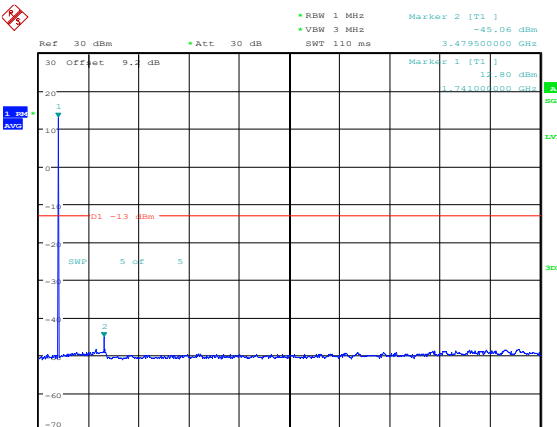

Lowest channel

Middle channel

Highest channel

Test Mode: LTE Band 66 / 1.4MHz /1RB      Test Mode: LTE Band 66 / 1.4MHz /6RB

Lowest channel

Middle channel

Highest channel

Test Mode: LTE Band 66 / 3MHz /1RB

Test Mode: LTE Band 66 / 3MHz /15RB

Lowest channel

Middle channel

Highest channel

Test Mode: LTE Band 66 / 5MHz / 1RB      Test Mode: LTE Band 66 / 5MHz / 25RB

Lowest channel

Middle channel

Highest channel

Test Mode: LTE Band 66 / 10MHz /1RB      Test Mode: LTE Band 66 / 10MHz /50RB

Lowest channel

Middle channel

Highest channel

Test Mode: LTE Band 66 / 15MHz /1RB

Test Mode: LTE Band 66 / 15MHz /75RB

Lowest channel

Middle channel

Highest channel

Test Mode: LTE Band 66 / 20MHz /1RB      Test Mode: LTE Band 66 / 20MHz /100RB

Lowest channel

Middle channel

Highest channel

Note: The stray current in the range of 0.009MHz~20GHz meets the limit requirements.