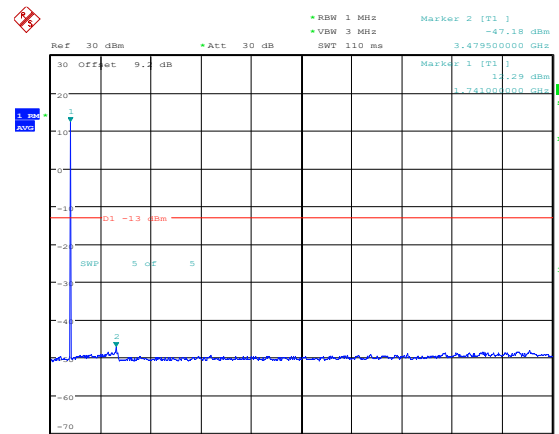

Lowest channel

Middle channel

Highest channel

Test Mode: LTE Band 66 / 1.4MHz /1RB      Test Mode: LTE Band 66 / 1.4MHz /6RB

Lowest channel

Middle channel

Highest channel

Test Mode: LTE Band 66 / 3MHz /1RB

Test Mode: LTE Band 66 / 3MHz /15RB

Lowest channel

Middle channel

Highest channel

Test Mode: LTE Band 66 / 5MHz / 1RB      Test Mode: LTE Band 66 / 5MHz / 25RB

Lowest channel

Middle channel

Highest channel

Test Mode: LTE Band 66 / 10MHz /1RB      Test Mode: LTE Band 66 / 10MHz /50RB

Lowest channel

Middle channel

Highest channel

Test Mode: LTE Band 66 / 15MHz /1RB

Test Mode: LTE Band 66 / 15MHz /75RB

Lowest channel

Middle channel

Highest channel

Test Mode: LTE Band 66 / 20MHz /1RB      Test Mode: LTE Band 66 / 20MHz /100RB

Lowest channel

Middle channel

Highest channel

Note: The stray current in the range of 0.009MHz~20GHz meets the limit requirements.