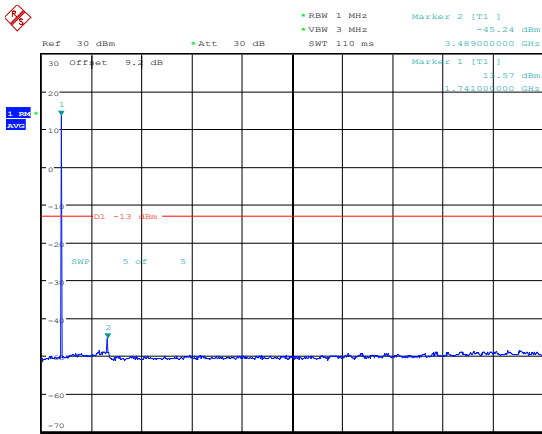

Middle channel

Highest channel

Test Mode: LTE Band 17 / 5MHz /1RB      Test Mode: LTE Band 17 / 5MHz /100RB

Lowest channel

Middle channel

Highest channel

Test Mode: LTE Band 17 / 10MHz / 1RB      Test Mode: LTE Band 17 / 10MHz / 100RB

Lowest channel

Middle channel

Highest channel

Test Mode: LTE Band 66 / 1.4MHz /1RB      Test Mode: LTE Band 66 / 1.4MHz /6RB

Lowest channel

Middle channel

Highest channel

Test Mode: LTE Band 66 / 3MHz /1RB

Test Mode: LTE Band 66 / 3MHz /15RB

Lowest channel

Middle channel

Highest channel

Test Mode: LTE Band 66 / 5MHz / 1RB      Test Mode: LTE Band 66 / 5MHz / 25RB

Lowest channel

Middle channel

Highest channel

Test Mode: LTE Band 66 / 10MHz /1RB      Test Mode: LTE Band 66 / 10MHz /50RB

Lowest channel

Middle channel

Highest channel

Test Mode: LTE Band 66 / 15MHz /1RB

Test Mode: LTE Band 66 / 15MHz /75RB

Lowest channel