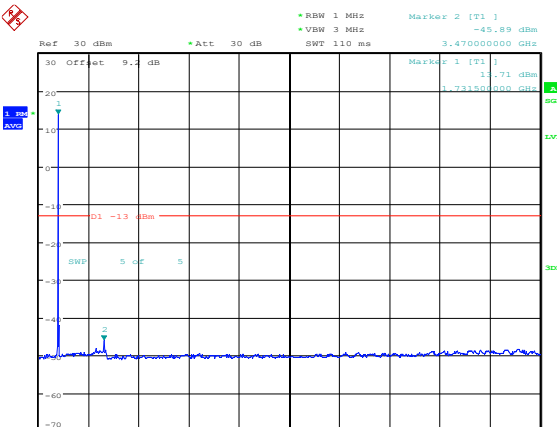

Test Mode: LTE Band 66 / 10MHz /1RB      Test Mode: LTE Band 66 / 10MHz /50RB

Lowest channel

Middle channel

Highest channel

Test Mode: LTE Band 66 / 15MHz /1RB

Test Mode: LTE Band 66 / 15MHz /75RB

Lowest channel

Middle channel

Highest channel

Test Mode: LTE Band 66 / 20MHz /1RB      Test Mode: LTE Band 66 / 20MHz /100RB

Lowest channel

Middle channel

Highest channel

Note: The stray current in the range of 0.009MHz~20GHz meets the limit requirements.

### Band Edge

Test Mode: LTE Band 2 / 1.4MHz / 1RB / QPSK

Lowest channel

Highest channel

Test Mode: LTE Band 2 / 1.4MHz / 6RB / QPSK

Lowest channel

Highest channel

Test Mode: LTE Band 2 / 3MHz / 1RB / QPSK

Lowest channel

Highest channel