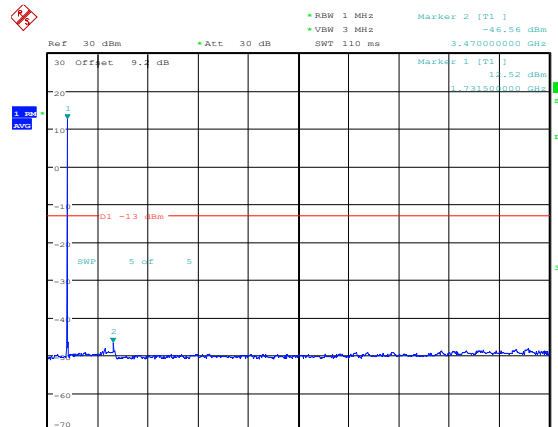

Test Mode: LTE Band 66 / 10MHz /1RB      Test Mode: LTE Band 66 / 10MHz /50RB

Lowest channel

Middle channel

Highest channel

Test Mode: LTE Band 66 / 15MHz /1RB

Test Mode: LTE Band 66 / 15MHz /75RB

Lowest channel

Middle channel

Highest channel

Test Mode: LTE Band 66 / 20MHz /1RB      Test Mode: LTE Band 66 / 20MHz /100RB

Lowest channel

Middle channel

Highest channel

Note: The stray current in the range of 0.009MHz~20GHz meets the limit requirements.

### Band Edge

Test Mode: LTE Band 2 / 1.4MHz / 1RB / QPSK

Lowest channel

Highest channel

Test Mode: LTE Band 2 / 1.4MHz / 6RB / QPSK

Lowest channel

Highest channel

Test Mode: LTE Band 2 / 3MHz / 1RB / QPSK

Lowest channel

Highest channel