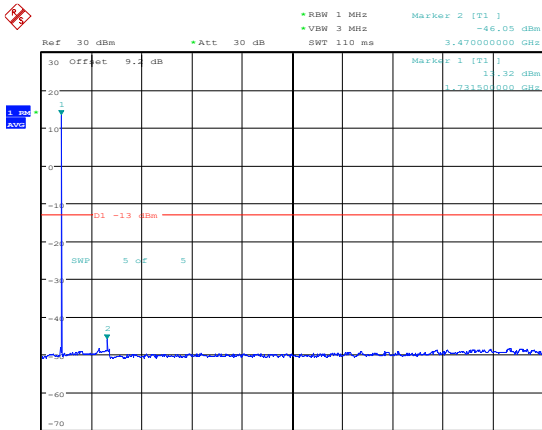

Test Mode: LTE Band 66 / 3MHz /15RB

Lowest channel

Middle channel

Highest channel

Test Mode: LTE Band 66 / 5MHz / 1RB      Test Mode: LTE Band 66 / 5MHz / 25RB

Lowest channel

Middle channel

Highest channel

Test Mode: LTE Band 66 / 10MHz /1RB      Test Mode: LTE Band 66 / 10MHz /50RB

Lowest channel

Middle channel

Highest channel

Test Mode: LTE Band 66 / 15MHz /1RB

Test Mode: LTE Band 66 / 15MHz /75RB

Lowest channel

Middle channel

Highest channel

Test Mode: LTE Band 66 / 20MHz /1RB      Test Mode: LTE Band 66 / 20MHz /100RB

Lowest channel

Middle channel

Highest channel

Note: The stray current in the range of 0.009MHz~20GHz meets the limit requirements.

### Band Edge

Test Mode: LTE Band 2 / 1.4MHz / 1RB / QPSK

Lowest channel

Highest channel

Test Mode: LTE Band 2 / 1.4MHz / 6RB / QPSK

Lowest channel

Highest channel

Test Mode: LTE Band 2 / 3MHz / 1RB / QPSK