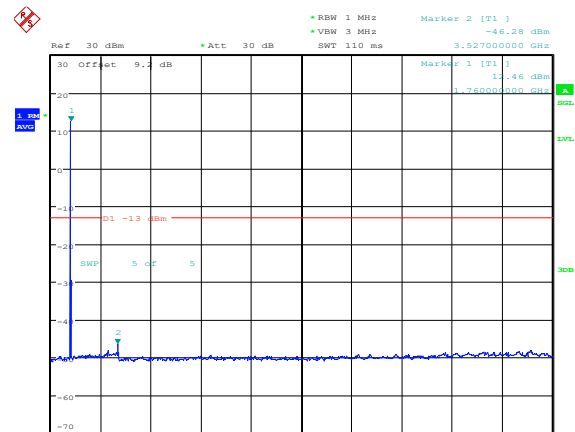

Test Mode: LTE Band 66 / 3MHz /15RB

Lowest channel

Middle channel

Highest channel

Test Mode: LTE Band 66 / 5MHz / 1RB      Test Mode: LTE Band 66 / 5MHz / 25RB

Lowest channel

Middle channel

Highest channel

Test Mode: LTE Band 66 / 10MHz /1RB      Test Mode: LTE Band 66 / 10MHz /50RB

Lowest channel

Middle channel

Highest channel

Test Mode: LTE Band 66 / 15MHz /1RB

Test Mode: LTE Band 66 / 15MHz /75RB

Lowest channel

Middle channel

Highest channel

Test Mode: LTE Band 66 / 20MHz /1RB      Test Mode: LTE Band 66 / 20MHz /100RB

Lowest channel

Middle channel

Highest channel

Note: The stray current in the range of 0.009MHz~20GHz meets the limit requirements.

### Band Edge

Test Mode: LTE Band 2 / 1.4MHz / 1RB / QPSK

Lowest channel

Highest channel

Test Mode: LTE Band 2 / 1.4MHz / 6RB / QPSK

Lowest channel

Highest channel

Test Mode: LTE Band 2 / 3MHz / 1RB / QPSK