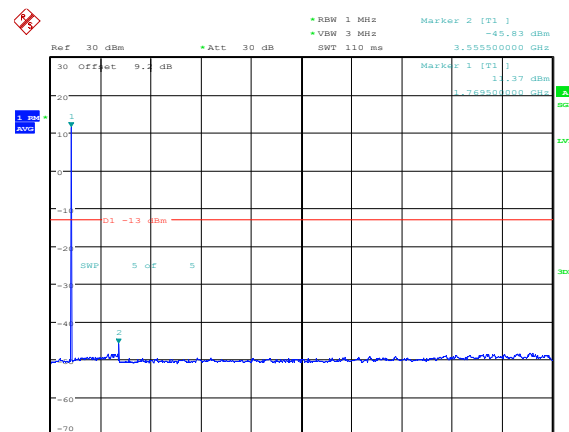

Middle channel

Highest channel

Test Mode: LTE Band 17 / 5MHz /1RB      Test Mode: LTE Band 17 / 5MHz /100RB

Lowest channel

Middle channel

Highest channel

Test Mode: LTE Band 17 / 10MHz / 1RB      Test Mode: LTE Band 17 / 10MHz / 100RB

Lowest channel

Middle channel

Highest channel

Test Mode: LTE Band 66 / 1.4MHz /1RB      Test Mode: LTE Band 66 / 1.4MHz /6RB

Lowest channel

Middle channel

Highest channel

Test Mode: LTE Band 66 / 3MHz /1RB

Test Mode: LTE Band 66 / 3MHz /15RB

Lowest channel

Middle channel

Highest channel

Test Mode: LTE Band 66 / 5MHz / 1RB      Test Mode: LTE Band 66 / 5MHz / 25RB

Lowest channel

Middle channel

Highest channel

Test Mode: LTE Band 66 / 10MHz /1RB      Test Mode: LTE Band 66 / 10MHz /50RB

Lowest channel

Middle channel

Highest channel

Test Mode: LTE Band 66 / 15MHz /1RB

Test Mode: LTE Band 66 / 15MHz /75RB

Lowest channel