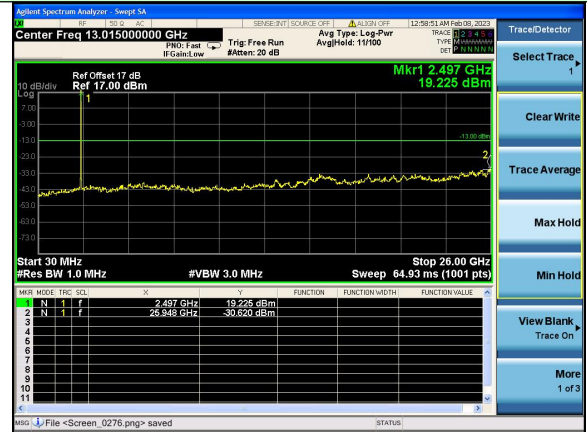

Test Mode: LTE Band 7 / 10MHz /1RB

Test Mode: LTE Band 7 / 10MHz /50RB

Lowest channel

Middle channel

Highest channel

Test Mode: LTE Band 7 / 15MHz /1RB      Test Mode: LTE Band 7 / 15MHz /75RB

Lowest channel

Middle channel

Highest channel

Test Mode: LTE Band 7 / 20MHz /1RB      Test Mode: LTE Band 7 / 20MHz /100RB

Lowest channel

Middle channel

Highest channel

Test Mode: LTE Band 12 / 1.4MHz /1RB      Test Mode: LTE Band 12 / 1.4MHz /100RB

Lowest channel

Middle channel

Highest channel

Test Mode: LTE Band 12 / 3MHz /1RB      Test Mode: LTE Band 12 / 3MHz /100RB

Lowest channel

Middle channel

Highest channel