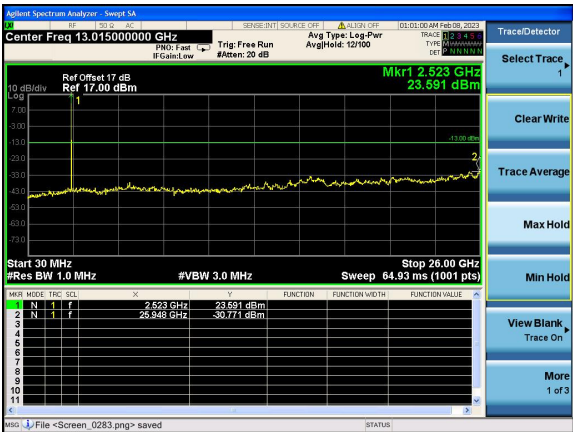

Test Mode: LTE Band 7 / 10MHz /1RB

Test Mode: LTE Band 7 / 10MHz /50RB

Lowest channel

Middle channel

Highest channel

Test Mode: LTE Band 7 / 15MHz /1RB      Test Mode: LTE Band 7 / 15MHz /75RB

Lowest channel

Middle channel

Highest channel

Test Mode: LTE Band 7 / 20MHz /1RB      Test Mode: LTE Band 7 / 20MHz /100RB

Lowest channel

Middle channel

Highest channel

Test Mode: LTE Band 12 / 1.4MHz /1RB      Test Mode: LTE Band 12 / 1.4MHz /100RB

Lowest channel

Middle channel

Highest channel

Test Mode: LTE Band 12 / 3MHz /1RB      Test Mode: LTE Band 12 / 3MHz /100RB

Lowest channel

Middle channel

Highest channel