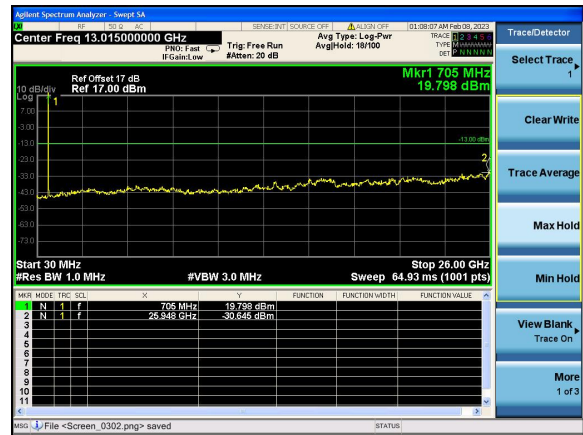

Middle channel

Highest channel

Test Mode: LTE Band 7 / 20MHz /1RB      Test Mode: LTE Band 7 / 20MHz /100RB

Lowest channel

Middle channel

Highest channel

Test Mode: LTE Band 12 / 1.4MHz /1RB      Test Mode: LTE Band 12 / 1.4MHz /100RB

Lowest channel

Middle channel

Highest channel

Test Mode: LTE Band 12 / 3MHz /1RB      Test Mode: LTE Band 12 / 3MHz /100RB

Lowest channel

Middle channel

Highest channel