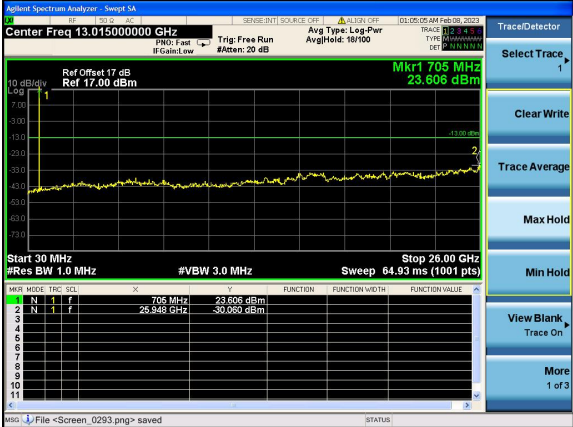

Test Mode: LTE Band 7 / 10MHz /1RB

Test Mode: LTE Band 7 / 10MHz /50RB

Lowest channel

Middle channel

Highest channel

Test Mode: LTE Band 7 / 15MHz /1RB      Test Mode: LTE Band 7 / 15MHz /75RB

Lowest channel

Middle channel

Highest channel

Test Mode: LTE Band 7 / 20MHz /1RB      Test Mode: LTE Band 7 / 20MHz /100RB

Lowest channel

Middle channel

Highest channel

Test Mode: LTE Band 12 / 1.4MHz /1RB      Test Mode: LTE Band 12 / 1.4MHz /100RB

Lowest channel

Middle channel

Highest channel

Test Mode: LTE Band 12 / 3MHz /1RB      Test Mode: LTE Band 12 / 3MHz /100RB

Lowest channel

Middle channel

Highest channel