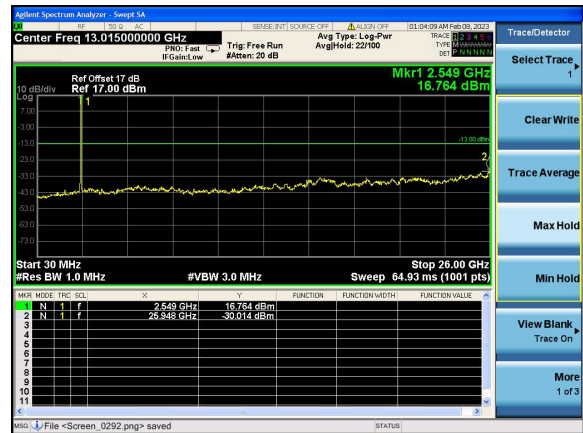

Test Mode: LTE Band 7 / 10MHz /1RB

Test Mode: LTE Band 7 / 10MHz /50RB

Lowest channel

Middle channel

Highest channel

Test Mode: LTE Band 7 / 15MHz /1RB      Test Mode: LTE Band 7 / 15MHz /75RB

Lowest channel

Middle channel

Highest channel

Test Mode: LTE Band 7 / 20MHz /1RB      Test Mode: LTE Band 7 / 20MHz /100RB

Lowest channel

Middle channel

Highest channel

Test Mode: LTE Band 12 / 1.4MHz /1RB      Test Mode: LTE Band 12 / 1.4MHz /100RB

Lowest channel

Middle channel

Highest channel

Test Mode: LTE Band 12 / 3MHz /1RB      Test Mode: LTE Band 12 / 3MHz /100RB

Lowest channel

Middle channel

Highest channel