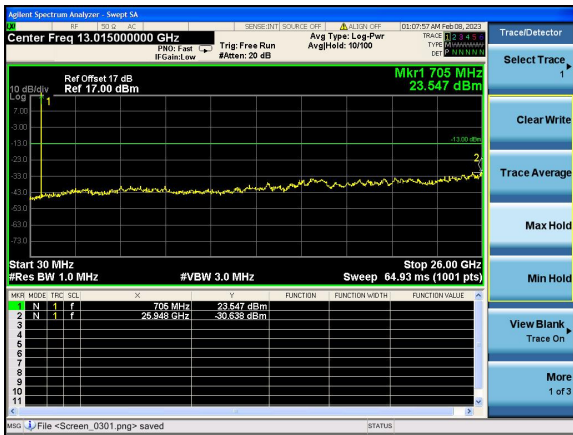

Middle channel

Highest channel

Test Mode: LTE Band 7 / 20MHz /1RB      Test Mode: LTE Band 7 / 20MHz /100RB

Lowest channel

Middle channel

Highest channel

Test Mode: LTE Band 12 / 1.4MHz /1RB      Test Mode: LTE Band 12 / 1.4MHz /100RB

Lowest channel

Middle channel

Highest channel

Test Mode: LTE Band 12 / 3MHz /1RB      Test Mode: LTE Band 12 / 3MHz /100RB

Lowest channel

Middle channel

Highest channel