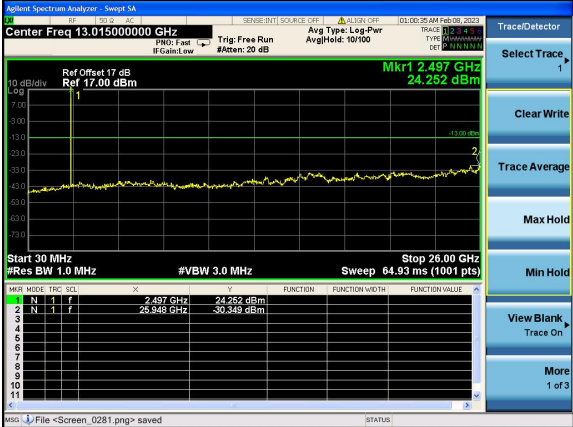

Test Mode: LTE Band 7 / 10MHz /1RB

Test Mode: LTE Band 7 / 10MHz /50RB

Lowest channel

Middle channel

Highest channel

Test Mode: LTE Band 7 / 15MHz /1RB      Test Mode: LTE Band 7 / 15MHz /75RB

Lowest channel

Middle channel

Highest channel

Test Mode: LTE Band 7 / 20MHz /1RB      Test Mode: LTE Band 7 / 20MHz /100RB

Lowest channel

Middle channel

Highest channel

Test Mode: LTE Band 12 / 1.4MHz /1RB      Test Mode: LTE Band 12 / 1.4MHz /100RB

Lowest channel

Middle channel

Highest channel

Test Mode: LTE Band 12 / 3MHz /1RB      Test Mode: LTE Band 12 / 3MHz /100RB

Lowest channel

Middle channel

Highest channel