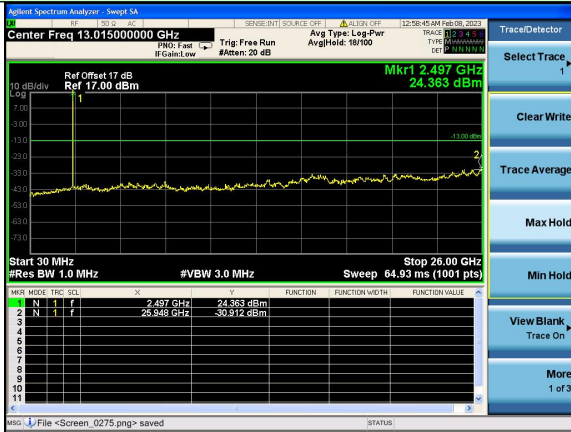

Test Mode: LTE Band 7 / 10MHz /1RB

Test Mode: LTE Band 7 / 10MHz /50RB

Lowest channel

Middle channel

Highest channel

Test Mode: LTE Band 7 / 15MHz /1RB      Test Mode: LTE Band 7 / 15MHz /75RB

Lowest channel

Middle channel

Highest channel

Test Mode: LTE Band 7 / 20MHz /1RB      Test Mode: LTE Band 7 / 20MHz /100RB

Lowest channel

Middle channel

Highest channel

Test Mode: LTE Band 12 / 1.4MHz /1RB      Test Mode: LTE Band 12 / 1.4MHz /100RB

Lowest channel

Middle channel

Highest channel

Test Mode: LTE Band 12 / 3MHz /1RB      Test Mode: LTE Band 12 / 3MHz /100RB

Lowest channel

Middle channel

Highest channel