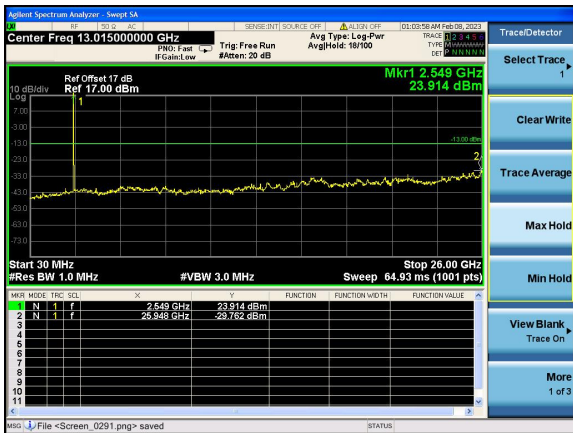

Test Mode: LTE Band 7 / 10MHz /1RB

Test Mode: LTE Band 7 / 10MHz /50RB

Lowest channel

Middle channel

Highest channel

Test Mode: LTE Band 7 / 15MHz /1RB      Test Mode: LTE Band 7 / 15MHz /75RB

Lowest channel

Middle channel

Highest channel

Test Mode: LTE Band 7 / 20MHz /1RB      Test Mode: LTE Band 7 / 20MHz /100RB

Lowest channel

Middle channel

Highest channel

Test Mode: LTE Band 12 / 1.4MHz /1RB      Test Mode: LTE Band 12 / 1.4MHz /100RB

Lowest channel

Middle channel

Highest channel

Test Mode: LTE Band 12 / 3MHz /1RB      Test Mode: LTE Band 12 / 3MHz /100RB

Lowest channel

Middle channel

Highest channel