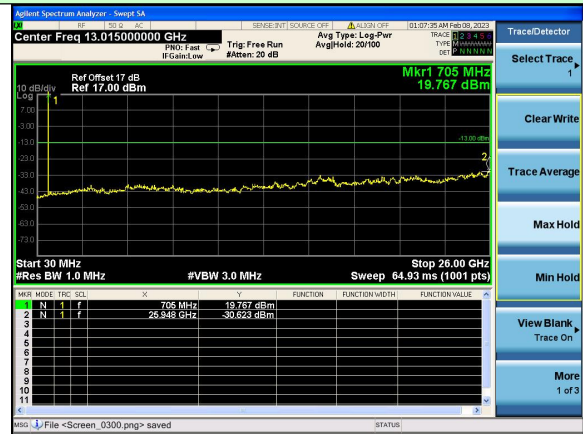

Middle channel

Highest channel

Test Mode: LTE Band 7 / 20MHz /1RB      Test Mode: LTE Band 7 / 20MHz /100RB

Lowest channel

Middle channel

Highest channel

Test Mode: LTE Band 12 / 1.4MHz /1RB      Test Mode: LTE Band 12 / 1.4MHz /100RB

Lowest channel

Middle channel

Highest channel

Test Mode: LTE Band 12 / 3MHz /1RB      Test Mode: LTE Band 12 / 3MHz /100RB

Lowest channel

Middle channel

Highest channel