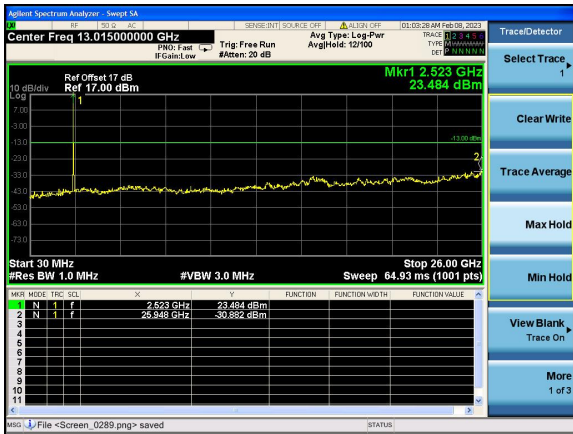

Test Mode: LTE Band 7 / 10MHz /1RB

Test Mode: LTE Band 7 / 10MHz /50RB

Lowest channel

Middle channel

Highest channel

Test Mode: LTE Band 7 / 15MHz /1RB      Test Mode: LTE Band 7 / 15MHz /75RB

Lowest channel

Middle channel

Highest channel

Test Mode: LTE Band 7 / 20MHz /1RB      Test Mode: LTE Band 7 / 20MHz /100RB

Lowest channel

Middle channel

Highest channel

Test Mode: LTE Band 12 / 1.4MHz /1RB      Test Mode: LTE Band 12 / 1.4MHz /100RB

Lowest channel

Middle channel

Highest channel

Test Mode: LTE Band 12 / 3MHz /1RB      Test Mode: LTE Band 12 / 3MHz /100RB

Lowest channel

Middle channel

Highest channel