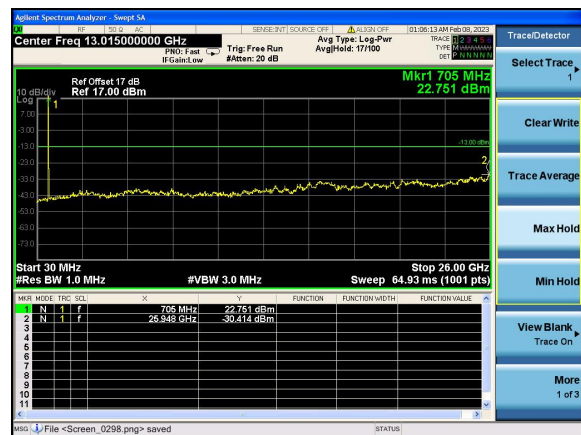

Test Mode: LTE Band 7 / 10MHz /1RB

Test Mode: LTE Band 7 / 10MHz /50RB

Lowest channel

Middle channel

Highest channel

Test Mode: LTE Band 7 / 15MHz /1RB      Test Mode: LTE Band 7 / 15MHz /75RB

Lowest channel

Middle channel

Highest channel

Test Mode: LTE Band 7 / 20MHz /1RB      Test Mode: LTE Band 7 / 20MHz /100RB

Lowest channel

Middle channel

Highest channel

Test Mode: LTE Band 12 / 1.4MHz /1RB      Test Mode: LTE Band 12 / 1.4MHz /100RB

Lowest channel

Middle channel

Highest channel

Test Mode: LTE Band 12 / 3MHz /1RB      Test Mode: LTE Band 12 / 3MHz /100RB

Lowest channel

Middle channel

Highest channel