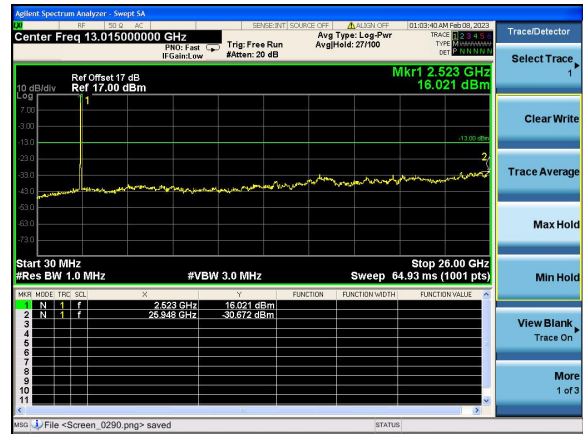

Test Mode: LTE Band 7 / 10MHz /1RB

Test Mode: LTE Band 7 / 10MHz /50RB

Lowest channel

Middle channel

Highest channel

Test Mode: LTE Band 7 / 15MHz /1RB      Test Mode: LTE Band 7 / 15MHz /75RB

Lowest channel

Middle channel

Highest channel

Test Mode: LTE Band 7 / 20MHz /1RB      Test Mode: LTE Band 7 / 20MHz /100RB

Lowest channel

Middle channel

Highest channel

Test Mode: LTE Band 12 / 1.4MHz /1RB      Test Mode: LTE Band 12 / 1.4MHz /100RB

Lowest channel

Middle channel

Highest channel

Test Mode: LTE Band 12 / 3MHz /1RB      Test Mode: LTE Band 12 / 3MHz /100RB

Lowest channel

Middle channel

Highest channel