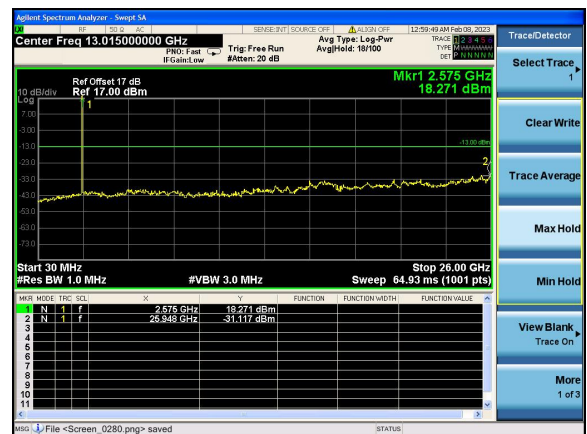

Test Mode: LTE Band 7 / 10MHz /1RB

Test Mode: LTE Band 7 / 10MHz /50RB

Lowest channel

Middle channel

Highest channel

Test Mode: LTE Band 7 / 15MHz /1RB      Test Mode: LTE Band 7 / 15MHz /75RB

Lowest channel

Middle channel

Highest channel

Test Mode: LTE Band 7 / 20MHz /1RB      Test Mode: LTE Band 7 / 20MHz /100RB

Lowest channel

Middle channel

Highest channel

Test Mode: LTE Band 12 / 1.4MHz /1RB      Test Mode: LTE Band 12 / 1.4MHz /100RB

Lowest channel

Middle channel

Highest channel

Test Mode: LTE Band 12 / 3MHz /1RB      Test Mode: LTE Band 12 / 3MHz /100RB

Lowest channel

Middle channel

Highest channel