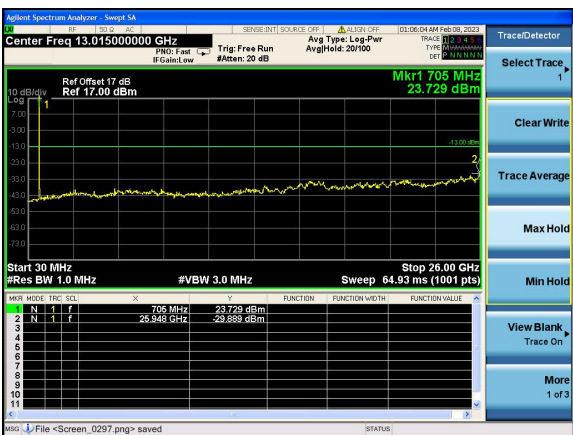

Test Mode: LTE Band 7 / 10MHz /1RB

Test Mode: LTE Band 7 / 10MHz /50RB

Lowest channel

Middle channel

Highest channel

Test Mode: LTE Band 7 / 15MHz /1RB      Test Mode: LTE Band 7 / 15MHz /75RB

Lowest channel

Middle channel

Highest channel

Test Mode: LTE Band 7 / 20MHz /1RB      Test Mode: LTE Band 7 / 20MHz /100RB

Lowest channel

Middle channel

Highest channel

Test Mode: LTE Band 12 / 1.4MHz /1RB      Test Mode: LTE Band 12 / 1.4MHz /100RB

Lowest channel

Middle channel

Highest channel

Test Mode: LTE Band 12 / 3MHz /1RB      Test Mode: LTE Band 12 / 3MHz /100RB

Lowest channel

Middle channel

Highest channel