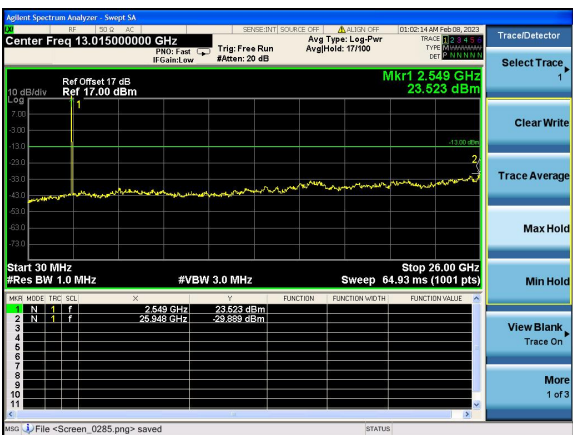

Test Mode: LTE Band 7 / 10MHz /1RB

Test Mode: LTE Band 7 / 10MHz /50RB

Lowest channel

Middle channel

Highest channel

Test Mode: LTE Band 7 / 15MHz /1RB      Test Mode: LTE Band 7 / 15MHz /75RB

Lowest channel

Middle channel

Highest channel

Test Mode: LTE Band 7 / 20MHz /1RB      Test Mode: LTE Band 7 / 20MHz /100RB

Lowest channel

Middle channel

Highest channel

Test Mode: LTE Band 12 / 1.4MHz /1RB      Test Mode: LTE Band 12 / 1.4MHz /100RB

Lowest channel

Middle channel

Highest channel

Test Mode: LTE Band 12 / 3MHz /1RB      Test Mode: LTE Band 12 / 3MHz /100RB

Lowest channel

Middle channel

Highest channel