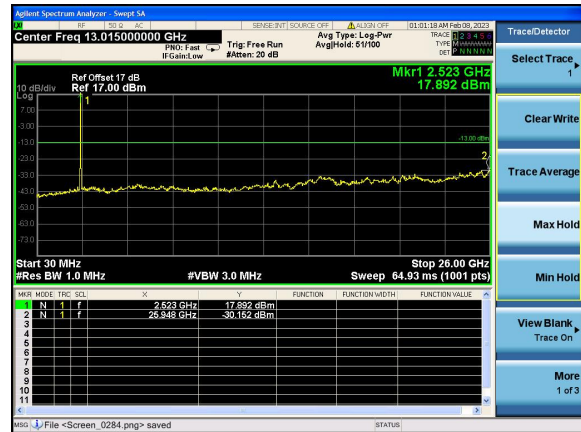

Test Mode: LTE Band 7 / 10MHz /1RB

Test Mode: LTE Band 7 / 10MHz /50RB

Lowest channel

Middle channel

Highest channel

Test Mode: LTE Band 7 / 15MHz /1RB      Test Mode: LTE Band 7 / 15MHz /75RB

Lowest channel

Middle channel

Highest channel

Test Mode: LTE Band 7 / 20MHz /1RB      Test Mode: LTE Band 7 / 20MHz /100RB

Lowest channel

Middle channel

Highest channel

Test Mode: LTE Band 12 / 1.4MHz /1RB      Test Mode: LTE Band 12 / 1.4MHz /100RB

Lowest channel

Middle channel

Highest channel

Test Mode: LTE Band 12 / 3MHz /1RB      Test Mode: LTE Band 12 / 3MHz /100RB

Lowest channel

Middle channel

Highest channel