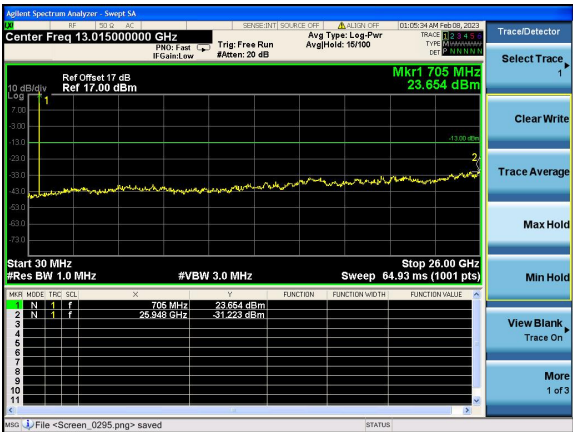

Test Mode: LTE Band 7 / 10MHz /1RB

Test Mode: LTE Band 7 / 10MHz /50RB

Lowest channel

Middle channel

Highest channel

Test Mode: LTE Band 7 / 15MHz /1RB      Test Mode: LTE Band 7 / 15MHz /75RB

Lowest channel

Middle channel

Highest channel

Test Mode: LTE Band 7 / 20MHz /1RB      Test Mode: LTE Band 7 / 20MHz /100RB

Lowest channel

Middle channel

Highest channel

Test Mode: LTE Band 12 / 1.4MHz /1RB      Test Mode: LTE Band 12 / 1.4MHz /100RB

Lowest channel

Middle channel

Highest channel

Test Mode: LTE Band 12 / 3MHz /1RB      Test Mode: LTE Band 12 / 3MHz /100RB

Lowest channel

Middle channel

Highest channel