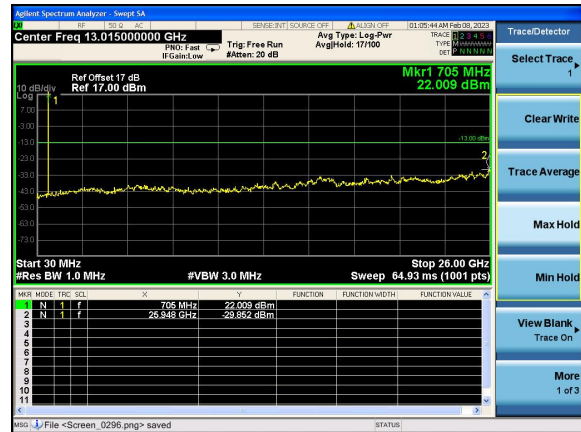

Test Mode: LTE Band 7 / 10MHz /1RB

Test Mode: LTE Band 7 / 10MHz /50RB

Lowest channel

Middle channel

Highest channel

Test Mode: LTE Band 7 / 15MHz /1RB      Test Mode: LTE Band 7 / 15MHz /75RB

Lowest channel

Middle channel

Highest channel

Test Mode: LTE Band 7 / 20MHz /1RB      Test Mode: LTE Band 7 / 20MHz /100RB

Lowest channel

Middle channel

Highest channel

Test Mode: LTE Band 12 / 1.4MHz /1RB      Test Mode: LTE Band 12 / 1.4MHz /100RB

Lowest channel

Middle channel

Highest channel

Test Mode: LTE Band 12 / 3MHz /1RB      Test Mode: LTE Band 12 / 3MHz /100RB

Lowest channel

Middle channel

Highest channel