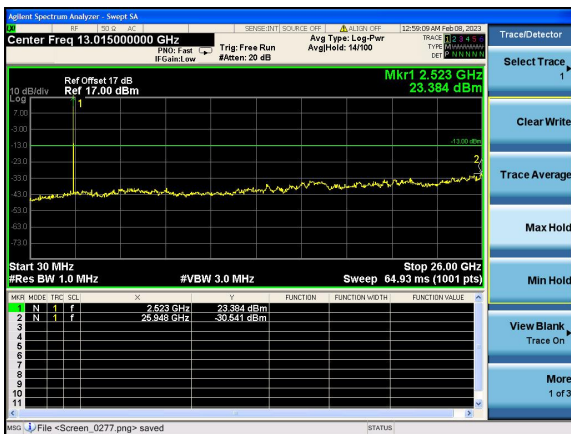

Test Mode: LTE Band 7 / 10MHz /1RB

Test Mode: LTE Band 7 / 10MHz /50RB

Lowest channel

Middle channel

Highest channel

Test Mode: LTE Band 7 / 15MHz /1RB      Test Mode: LTE Band 7 / 15MHz /75RB

Lowest channel

Middle channel

Highest channel

Test Mode: LTE Band 7 / 20MHz /1RB      Test Mode: LTE Band 7 / 20MHz /100RB

Lowest channel

Middle channel

Highest channel

Test Mode: LTE Band 12 / 1.4MHz /1RB      Test Mode: LTE Band 12 / 1.4MHz /100RB

Lowest channel

Middle channel

Highest channel

Test Mode: LTE Band 12 / 3MHz /1RB      Test Mode: LTE Band 12 / 3MHz /100RB

Lowest channel

Middle channel

Highest channel