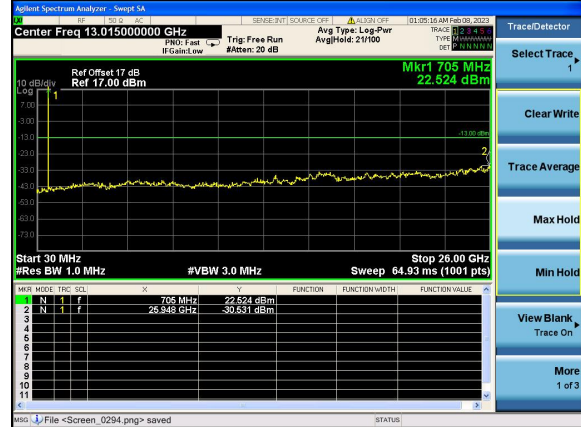

Test Mode: LTE Band 7 / 10MHz /1RB

Test Mode: LTE Band 7 / 10MHz /50RB

Lowest channel

Middle channel

Highest channel

Test Mode: LTE Band 7 / 15MHz /1RB      Test Mode: LTE Band 7 / 15MHz /75RB

Lowest channel

Middle channel

Highest channel

Test Mode: LTE Band 7 / 20MHz /1RB      Test Mode: LTE Band 7 / 20MHz /100RB

Lowest channel

Middle channel

Highest channel

Test Mode: LTE Band 12 / 1.4MHz /1RB      Test Mode: LTE Band 12 / 1.4MHz /100RB

Lowest channel

Middle channel

Highest channel

Test Mode: LTE Band 12 / 3MHz /1RB      Test Mode: LTE Band 12 / 3MHz /100RB

Lowest channel

Middle channel

Highest channel