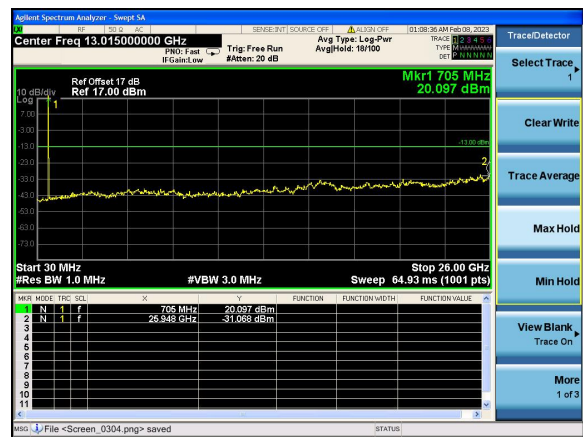

Middle channel

Highest channel

Test Mode: LTE Band 7 / 20MHz /1RB      Test Mode: LTE Band 7 / 20MHz /100RB

Lowest channel

Middle channel

Highest channel

Test Mode: LTE Band 12 / 1.4MHz /1RB      Test Mode: LTE Band 12 / 1.4MHz /100RB

Lowest channel

Middle channel

Highest channel

Test Mode: LTE Band 12 / 3MHz /1RB      Test Mode: LTE Band 12 / 3MHz /100RB

Lowest channel

Middle channel

Highest channel