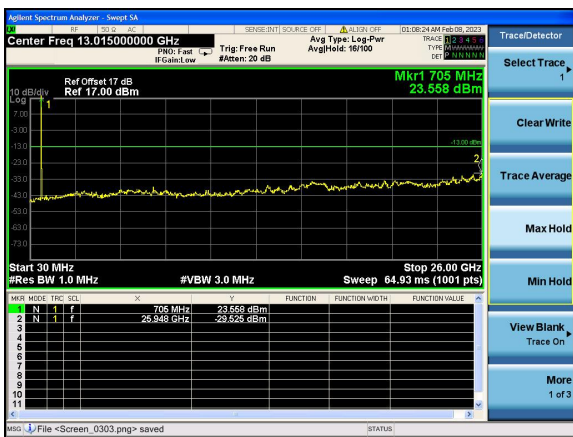

Middle channel

Highest channel

Test Mode: LTE Band 7 / 20MHz /1RB      Test Mode: LTE Band 7 / 20MHz /100RB

Lowest channel

Middle channel

Highest channel

Test Mode: LTE Band 12 / 1.4MHz /1RB      Test Mode: LTE Band 12 / 1.4MHz /100RB

Lowest channel

Middle channel

Highest channel

Test Mode: LTE Band 12 / 3MHz /1RB      Test Mode: LTE Band 12 / 3MHz /100RB

Lowest channel

Middle channel

Highest channel