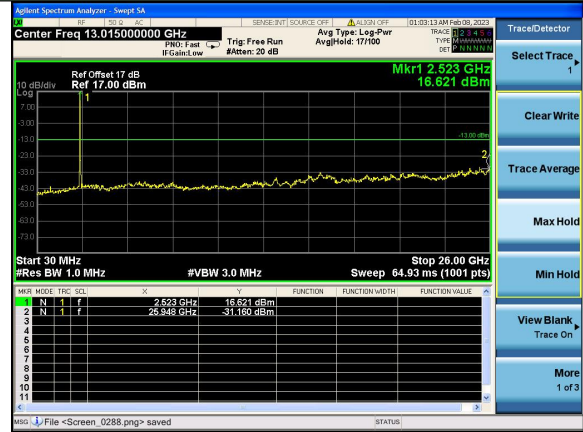

Test Mode: LTE Band 7 / 10MHz /1RB

Test Mode: LTE Band 7 / 10MHz /50RB

Lowest channel

Middle channel

Highest channel

Test Mode: LTE Band 7 / 15MHz /1RB      Test Mode: LTE Band 7 / 15MHz /75RB

Lowest channel

Middle channel

Highest channel

Test Mode: LTE Band 7 / 20MHz /1RB      Test Mode: LTE Band 7 / 20MHz /100RB

Lowest channel

Middle channel

Highest channel

Test Mode: LTE Band 12 / 1.4MHz /1RB      Test Mode: LTE Band 12 / 1.4MHz /100RB

Lowest channel

Middle channel

Highest channel

Test Mode: LTE Band 12 / 3MHz /1RB      Test Mode: LTE Band 12 / 3MHz /100RB

Lowest channel

Middle channel

Highest channel