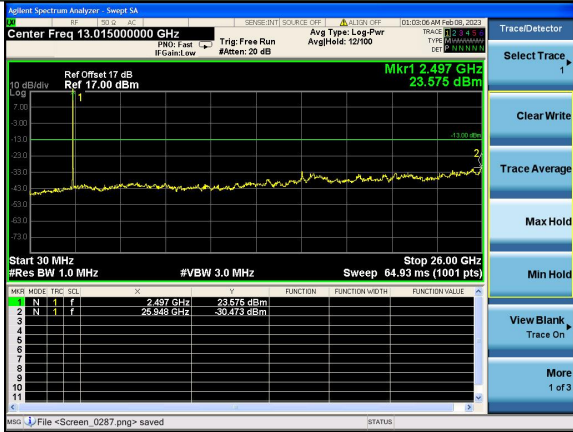

Test Mode: LTE Band 7 / 10MHz /1RB

Test Mode: LTE Band 7 / 10MHz /50RB

Lowest channel

Middle channel

Highest channel

Test Mode: LTE Band 7 / 15MHz /1RB      Test Mode: LTE Band 7 / 15MHz /75RB

Lowest channel

Middle channel

Highest channel

Test Mode: LTE Band 7 / 20MHz /1RB      Test Mode: LTE Band 7 / 20MHz /100RB

Lowest channel

Middle channel

Highest channel

Test Mode: LTE Band 12 / 1.4MHz /1RB      Test Mode: LTE Band 12 / 1.4MHz /100RB

Lowest channel

Middle channel

Highest channel

Test Mode: LTE Band 12 / 3MHz /1RB      Test Mode: LTE Band 12 / 3MHz /100RB

Lowest channel

Middle channel

Highest channel