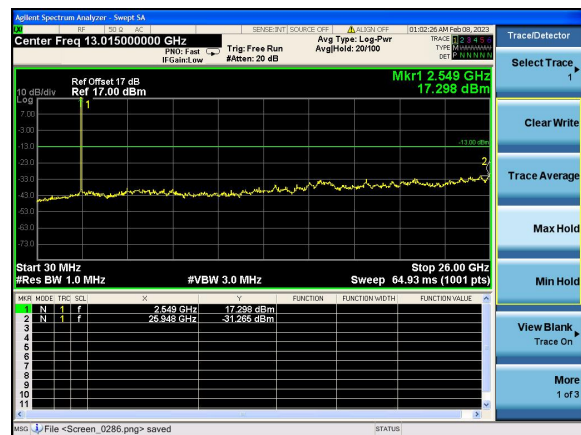

Test Mode: LTE Band 7 / 10MHz /1RB

Test Mode: LTE Band 7 / 10MHz /50RB

Lowest channel

Middle channel

Highest channel

Test Mode: LTE Band 7 / 15MHz /1RB      Test Mode: LTE Band 7 / 15MHz /75RB

Lowest channel

Middle channel

Highest channel

Test Mode: LTE Band 7 / 20MHz /1RB      Test Mode: LTE Band 7 / 20MHz /100RB

Lowest channel

Middle channel

Highest channel

Test Mode: LTE Band 12 / 1.4MHz /1RB      Test Mode: LTE Band 12 / 1.4MHz /100RB

Lowest channel

Middle channel

Highest channel

Test Mode: LTE Band 12 / 3MHz /1RB      Test Mode: LTE Band 12 / 3MHz /100RB

Lowest channel

Middle channel

Highest channel