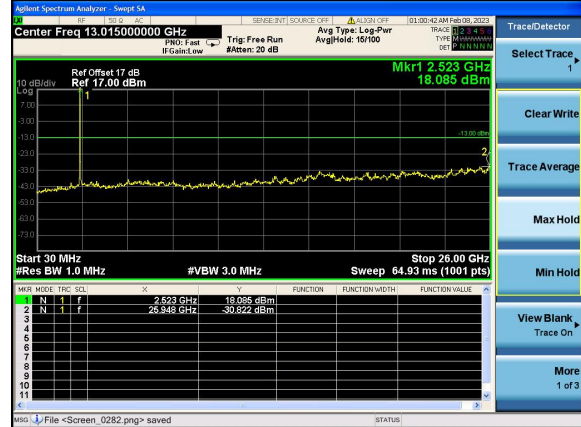

Test Mode: LTE Band 7 / 10MHz /1RB

Test Mode: LTE Band 7 / 10MHz /50RB

Lowest channel

Middle channel

Highest channel

Test Mode: LTE Band 7 / 15MHz /1RB      Test Mode: LTE Band 7 / 15MHz /75RB

Lowest channel

Middle channel

Highest channel

Test Mode: LTE Band 7 / 20MHz /1RB      Test Mode: LTE Band 7 / 20MHz /100RB

Lowest channel

Middle channel

Highest channel

Test Mode: LTE Band 12 / 1.4MHz /1RB      Test Mode: LTE Band 12 / 1.4MHz /100RB

Lowest channel

Middle channel

Highest channel

Test Mode: LTE Band 12 / 3MHz /1RB      Test Mode: LTE Band 12 / 3MHz /100RB

Lowest channel

Middle channel

Highest channel