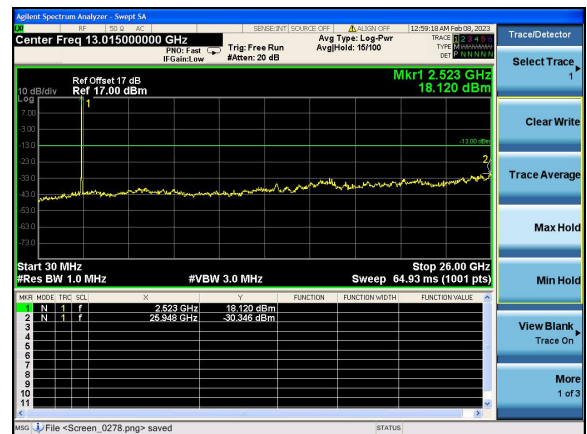

Test Mode: LTE Band 7 / 10MHz /1RB

Test Mode: LTE Band 7 / 10MHz /50RB

Lowest channel

Middle channel

Highest channel

Test Mode: LTE Band 7 / 15MHz /1RB      Test Mode: LTE Band 7 / 15MHz /75RB

Lowest channel

Middle channel

Highest channel

Test Mode: LTE Band 7 / 20MHz /1RB      Test Mode: LTE Band 7 / 20MHz /100RB

Lowest channel

Middle channel

Highest channel

Test Mode: LTE Band 12 / 1.4MHz /1RB      Test Mode: LTE Band 12 / 1.4MHz /100RB

Lowest channel

Middle channel

Highest channel

Test Mode: LTE Band 12 / 3MHz /1RB      Test Mode: LTE Band 12 / 3MHz /100RB

Lowest channel

Middle channel

Highest channel