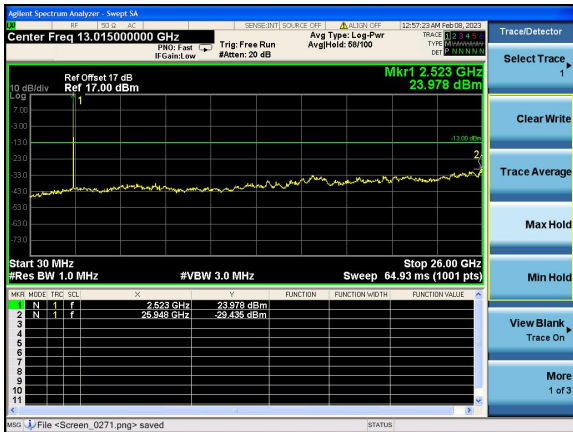

Middle channel

Highest channel

Test Mode: LTE Band 5 / 5MHz /1RB      Test Mode: LTE Band 5 / 5MHz /25RB

Lowest channel

Middle channel

Highest channel

Test Mode: LTE Band 5/ 10MHz /1RB      Test Mode: LTE Band 5/ 10MHz /50RB

Lowest channel

Middle channel

Highest channel

Test Mode: LTE Band 7 / 5MHz /1RB      Test Mode: LTE Band 7 / 5MHz /25RB

Lowest channel

Middle channel

Highest channel