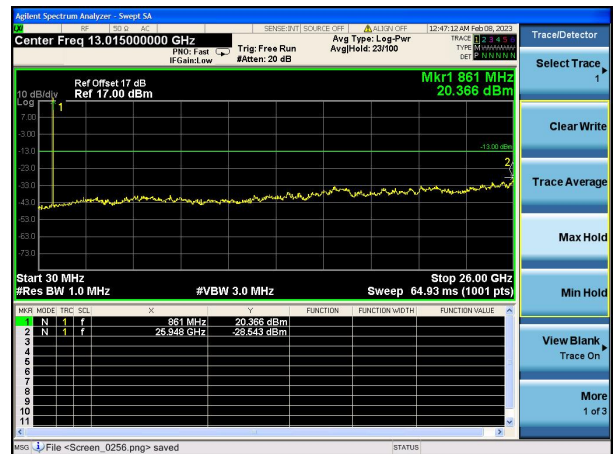

Test Mode: LTE Band 5 / 1.4MHz /1RB      Test Mode: LTE Band 5 / 1.4MHz /6RB

Lowest channel

Middle channel

Highest channel

Test Mode: LTE Band 5 / 3MHz /1RB

Test Mode: LTE Band 5 / 3MHz /15RB

Lowest channel

Middle channel

Highest channel

Test Mode: LTE Band 5 / 5MHz /1RB      Test Mode: LTE Band 5 / 5MHz /25RB

Lowest channel

Middle channel

Highest channel

Test Mode: LTE Band 5/ 10MHz /1RB      Test Mode: LTE Band 5/ 10MHz /50RB

Lowest channel

Middle channel

Highest channel

Test Mode: LTE Band 7 / 5MHz /1RB      Test Mode: LTE Band 7 / 5MHz /25RB

Lowest channel

Middle channel

Highest channel