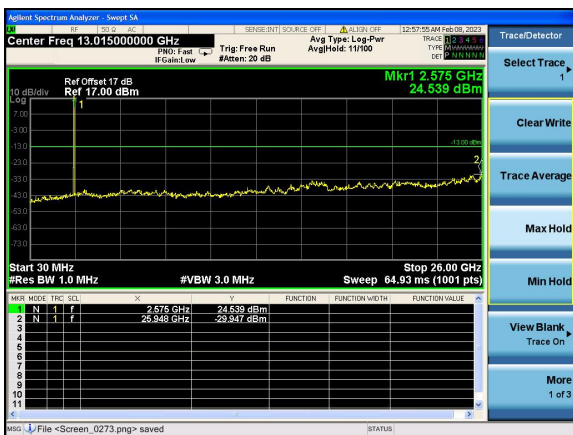

Middle channel

Highest channel

Test Mode: LTE Band 5 / 5MHz /1RB      Test Mode: LTE Band 5 / 5MHz /25RB

Lowest channel

Middle channel

Highest channel

Test Mode: LTE Band 5/ 10MHz /1RB      Test Mode: LTE Band 5/ 10MHz /50RB

Lowest channel

Middle channel

Highest channel

Test Mode: LTE Band 7 / 5MHz /1RB      Test Mode: LTE Band 7 / 5MHz /25RB

Lowest channel

Middle channel

Highest channel