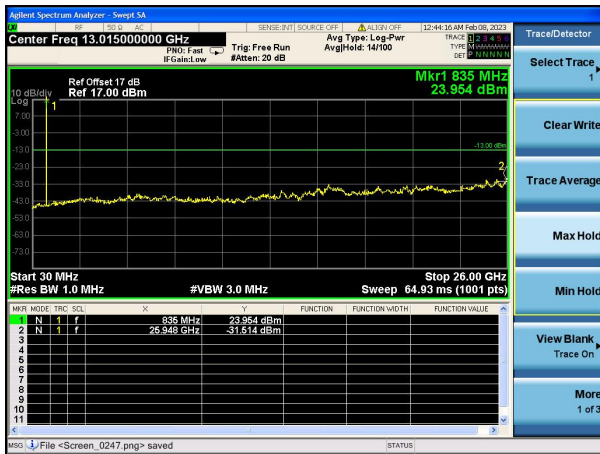

Test Mode: LTE Band 5 / 1.4MHz /1RB      Test Mode: LTE Band 5 / 1.4MHz /6RB

Lowest channel

Middle channel

Highest channel

Test Mode: LTE Band 5 / 3MHz /1RB

Test Mode: LTE Band 5 / 3MHz /15RB

Lowest channel

Middle channel

Highest channel

Test Mode: LTE Band 5 / 5MHz /1RB      Test Mode: LTE Band 5 / 5MHz /25RB

Lowest channel

Middle channel

Highest channel

Test Mode: LTE Band 5/ 10MHz /1RB      Test Mode: LTE Band 5/ 10MHz /50RB

Lowest channel

Middle channel

Highest channel

Test Mode: LTE Band 7 / 5MHz /1RB      Test Mode: LTE Band 7 / 5MHz /25RB

Lowest channel

Middle channel

Highest channel