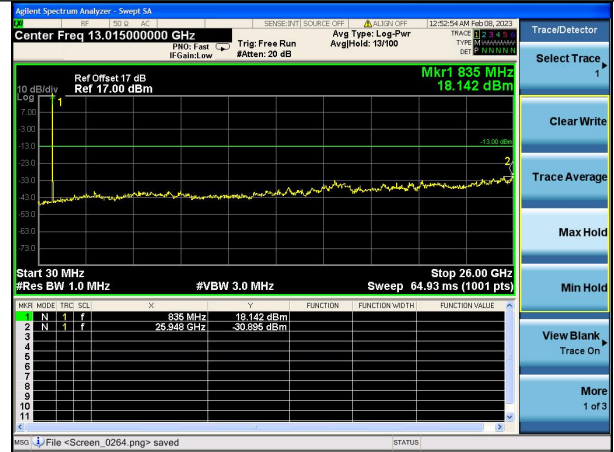

Test Mode: LTE Band 5 / 1.4MHz /1RB      Test Mode: LTE Band 5 / 1.4MHz /6RB

Lowest channel

Middle channel

Highest channel

Test Mode: LTE Band 5 / 3MHz /1RB

Test Mode: LTE Band 5 / 3MHz /15RB

Lowest channel

Middle channel

Highest channel

Test Mode: LTE Band 5 / 5MHz /1RB      Test Mode: LTE Band 5 / 5MHz /25RB

Lowest channel

Middle channel

Highest channel

Test Mode: LTE Band 5/ 10MHz /1RB      Test Mode: LTE Band 5/ 10MHz /50RB

Lowest channel

Middle channel

Highest channel

Test Mode: LTE Band 7 / 5MHz /1RB      Test Mode: LTE Band 7 / 5MHz /25RB

Lowest channel

Middle channel

Highest channel