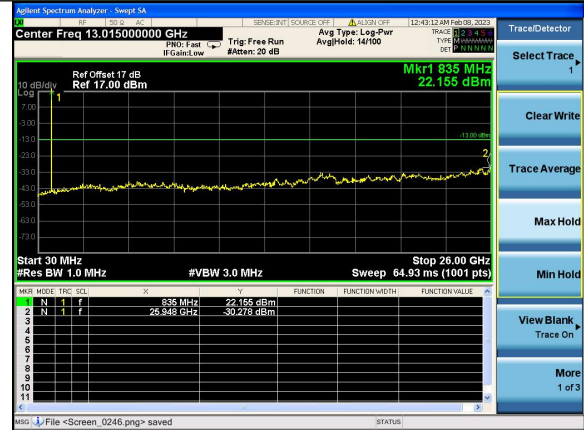

Test Mode: LTE Band 5 / 1.4MHz /1RB      Test Mode: LTE Band 5 / 1.4MHz /6RB

Lowest channel

Middle channel

Highest channel

Test Mode: LTE Band 5 / 3MHz /1RB

Test Mode: LTE Band 5 / 3MHz /15RB

Lowest channel

Middle channel

Highest channel

Test Mode: LTE Band 5 / 5MHz /1RB      Test Mode: LTE Band 5 / 5MHz /25RB

Lowest channel

Middle channel

Highest channel

Test Mode: LTE Band 5/ 10MHz /1RB      Test Mode: LTE Band 5/ 10MHz /50RB

Lowest channel

Middle channel

Highest channel

Test Mode: LTE Band 7 / 5MHz /1RB      Test Mode: LTE Band 7 / 5MHz /25RB

Lowest channel

Middle channel

Highest channel