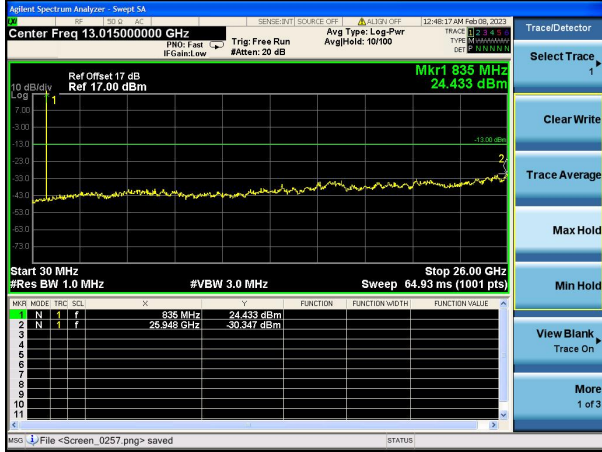

Test Mode: LTE Band 5 / 1.4MHz /1RB      Test Mode: LTE Band 5 / 1.4MHz /6RB

Lowest channel

Middle channel

Highest channel

Test Mode: LTE Band 5 / 3MHz /1RB

Test Mode: LTE Band 5 / 3MHz /15RB

Lowest channel

Middle channel

Highest channel

Test Mode: LTE Band 5 / 5MHz /1RB      Test Mode: LTE Band 5 / 5MHz /25RB

Lowest channel

Middle channel

Highest channel

Test Mode: LTE Band 5/ 10MHz /1RB      Test Mode: LTE Band 5/ 10MHz /50RB

Lowest channel

Middle channel

Highest channel

Test Mode: LTE Band 7 / 5MHz /1RB      Test Mode: LTE Band 7 / 5MHz /25RB

Lowest channel

Middle channel

Highest channel