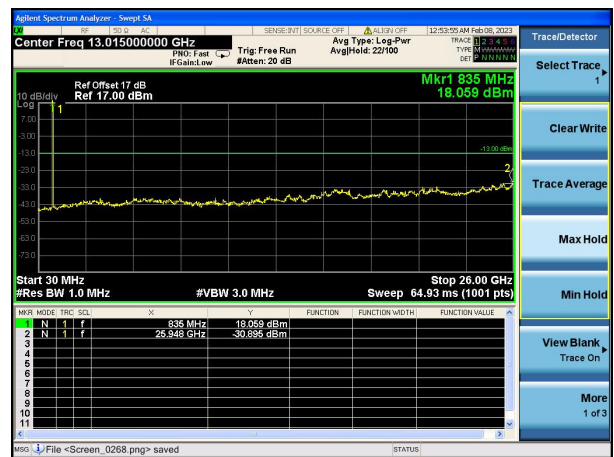

Test Mode: LTE Band 5 / 1.4MHz /1RB      Test Mode: LTE Band 5 / 1.4MHz /6RB

Lowest channel

Middle channel

Highest channel

Test Mode: LTE Band 5 / 3MHz /1RB

Test Mode: LTE Band 5 / 3MHz /15RB

Lowest channel

Middle channel

Highest channel

Test Mode: LTE Band 5 / 5MHz /1RB      Test Mode: LTE Band 5 / 5MHz /25RB

Lowest channel

Middle channel

Highest channel

Test Mode: LTE Band 5/ 10MHz /1RB      Test Mode: LTE Band 5/ 10MHz /50RB

Lowest channel

Middle channel

Highest channel

Test Mode: LTE Band 7 / 5MHz /1RB      Test Mode: LTE Band 7 / 5MHz /25RB

Lowest channel

Middle channel

Highest channel