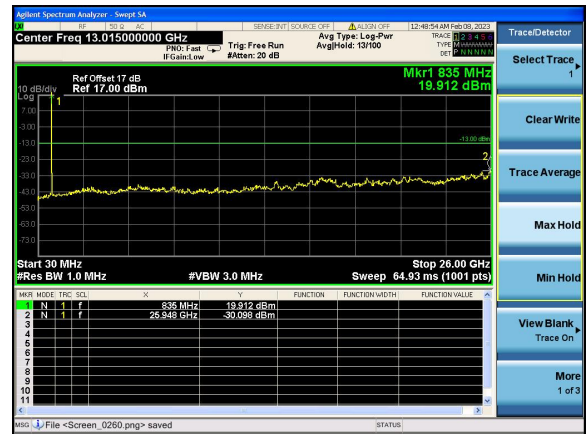

Test Mode: LTE Band 5 / 1.4MHz /1RB      Test Mode: LTE Band 5 / 1.4MHz /6RB

Lowest channel

Middle channel

Highest channel

Test Mode: LTE Band 5 / 3MHz /1RB

Test Mode: LTE Band 5 / 3MHz /15RB

Lowest channel

Middle channel

Highest channel

Test Mode: LTE Band 5 / 5MHz /1RB      Test Mode: LTE Band 5 / 5MHz /25RB

Lowest channel

Middle channel

Highest channel

Test Mode: LTE Band 5/ 10MHz /1RB      Test Mode: LTE Band 5/ 10MHz /50RB

Lowest channel

Middle channel

Highest channel

Test Mode: LTE Band 7 / 5MHz /1RB      Test Mode: LTE Band 7 / 5MHz /25RB

Lowest channel

Middle channel

Highest channel