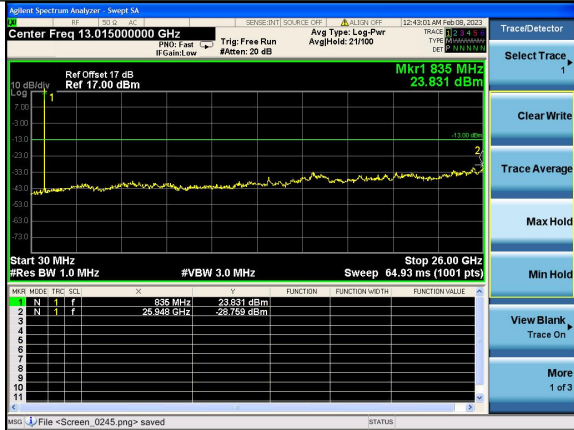

Test Mode: LTE Band 5 / 1.4MHz /1RB      Test Mode: LTE Band 5 / 1.4MHz /6RB

Lowest channel

Middle channel

Highest channel

Test Mode: LTE Band 5 / 3MHz /1RB

Test Mode: LTE Band 5 / 3MHz /15RB

Lowest channel

Middle channel

Highest channel

Test Mode: LTE Band 5 / 5MHz /1RB      Test Mode: LTE Band 5 / 5MHz /25RB

Lowest channel

Middle channel

Highest channel

Test Mode: LTE Band 5/ 10MHz /1RB      Test Mode: LTE Band 5/ 10MHz /50RB

Lowest channel

Middle channel

Highest channel

Test Mode: LTE Band 7 / 5MHz /1RB      Test Mode: LTE Band 7 / 5MHz /25RB

Lowest channel

Middle channel

Highest channel