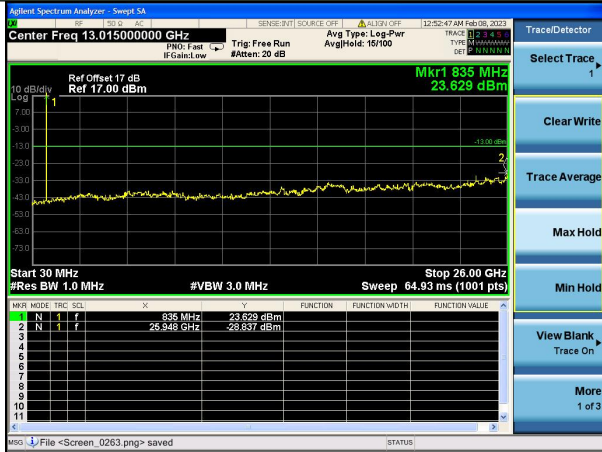

Test Mode: LTE Band 5 / 1.4MHz /1RB      Test Mode: LTE Band 5 / 1.4MHz /6RB

Lowest channel

Middle channel

Highest channel

Test Mode: LTE Band 5 / 3MHz /1RB

Test Mode: LTE Band 5 / 3MHz /15RB

Lowest channel

Middle channel

Highest channel

Test Mode: LTE Band 5 / 5MHz /1RB      Test Mode: LTE Band 5 / 5MHz /25RB

Lowest channel

Middle channel

Highest channel

Test Mode: LTE Band 5/ 10MHz /1RB      Test Mode: LTE Band 5/ 10MHz /50RB

Lowest channel

Middle channel

Highest channel

Test Mode: LTE Band 7 / 5MHz /1RB      Test Mode: LTE Band 7 / 5MHz /25RB

Lowest channel

Middle channel

Highest channel