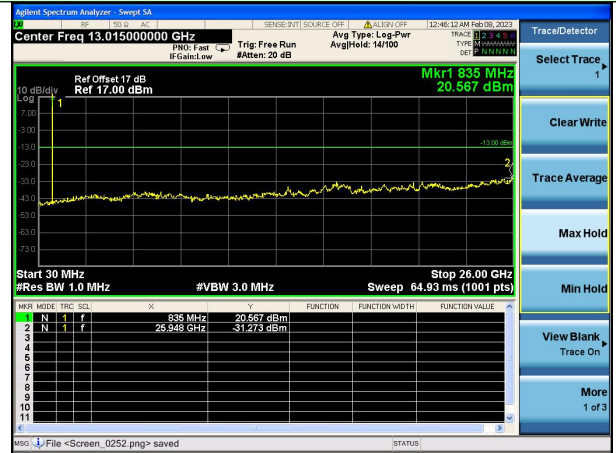

Test Mode: LTE Band 5 / 1.4MHz /1RB      Test Mode: LTE Band 5 / 1.4MHz /6RB

Lowest channel

Middle channel

Highest channel

Test Mode: LTE Band 5 / 3MHz /1RB

Test Mode: LTE Band 5 / 3MHz /15RB

Lowest channel

Middle channel

Highest channel

Test Mode: LTE Band 5 / 5MHz /1RB      Test Mode: LTE Band 5 / 5MHz /25RB

Lowest channel

Middle channel

Highest channel

Test Mode: LTE Band 5/ 10MHz /1RB      Test Mode: LTE Band 5/ 10MHz /50RB

Lowest channel

Middle channel

Highest channel

Test Mode: LTE Band 7 / 5MHz /1RB      Test Mode: LTE Band 7 / 5MHz /25RB

Lowest channel

Middle channel

Highest channel