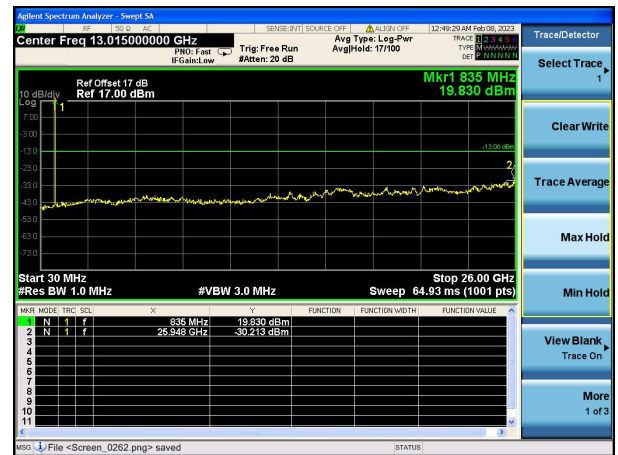

Test Mode: LTE Band 5 / 1.4MHz /1RB      Test Mode: LTE Band 5 / 1.4MHz /6RB

Lowest channel

Middle channel

Highest channel

Test Mode: LTE Band 5 / 3MHz /1RB

Test Mode: LTE Band 5 / 3MHz /15RB

Lowest channel

Middle channel

Highest channel

Test Mode: LTE Band 5 / 5MHz /1RB      Test Mode: LTE Band 5 / 5MHz /25RB

Lowest channel

Middle channel

Highest channel

Test Mode: LTE Band 5/ 10MHz /1RB      Test Mode: LTE Band 5/ 10MHz /50RB

Lowest channel

Middle channel

Highest channel

Test Mode: LTE Band 7 / 5MHz /1RB      Test Mode: LTE Band 7 / 5MHz /25RB

Lowest channel

Middle channel

Highest channel