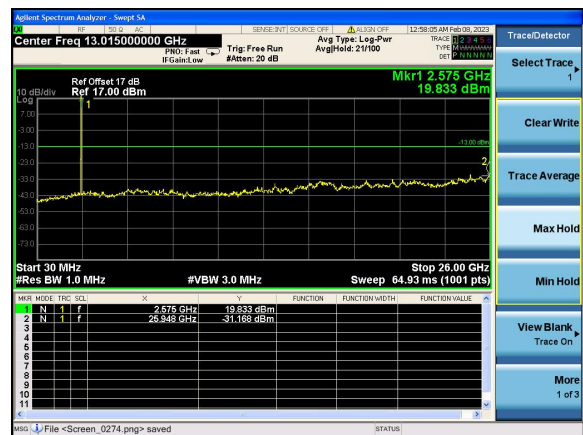

Middle channel

Highest channel

Test Mode: LTE Band 5 / 5MHz /1RB      Test Mode: LTE Band 5 / 5MHz /25RB

Lowest channel

Middle channel

Highest channel

Test Mode: LTE Band 5/ 10MHz /1RB      Test Mode: LTE Band 5/ 10MHz /50RB

Lowest channel

Middle channel

Highest channel

Test Mode: LTE Band 7 / 5MHz /1RB      Test Mode: LTE Band 7 / 5MHz /25RB

Lowest channel

Middle channel

Highest channel