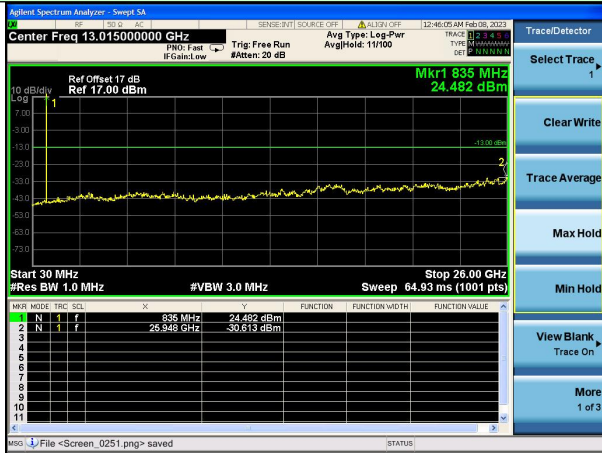

Test Mode: LTE Band 5 / 1.4MHz /1RB      Test Mode: LTE Band 5 / 1.4MHz /6RB

Lowest channel

Middle channel

Highest channel

Test Mode: LTE Band 5 / 3MHz /1RB

Test Mode: LTE Band 5 / 3MHz /15RB

Lowest channel

Middle channel

Highest channel

Test Mode: LTE Band 5 / 5MHz /1RB      Test Mode: LTE Band 5 / 5MHz /25RB

Lowest channel

Middle channel

Highest channel

Test Mode: LTE Band 5/ 10MHz /1RB      Test Mode: LTE Band 5/ 10MHz /50RB

Lowest channel

Middle channel

Highest channel

Test Mode: LTE Band 7 / 5MHz /1RB      Test Mode: LTE Band 7 / 5MHz /25RB

Lowest channel

Middle channel

Highest channel