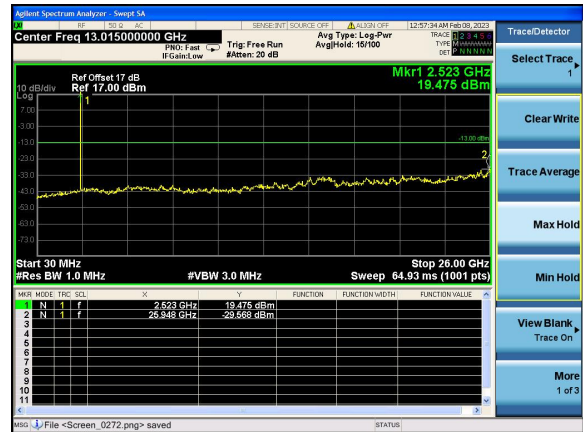

Middle channel

Highest channel

Test Mode: LTE Band 5 / 5MHz /1RB      Test Mode: LTE Band 5 / 5MHz /25RB

Lowest channel

Middle channel

Highest channel

Test Mode: LTE Band 5/ 10MHz /1RB      Test Mode: LTE Band 5/ 10MHz /50RB

Lowest channel

Middle channel

Highest channel

Test Mode: LTE Band 7 / 5MHz /1RB      Test Mode: LTE Band 7 / 5MHz /25RB

Lowest channel

Middle channel

Highest channel