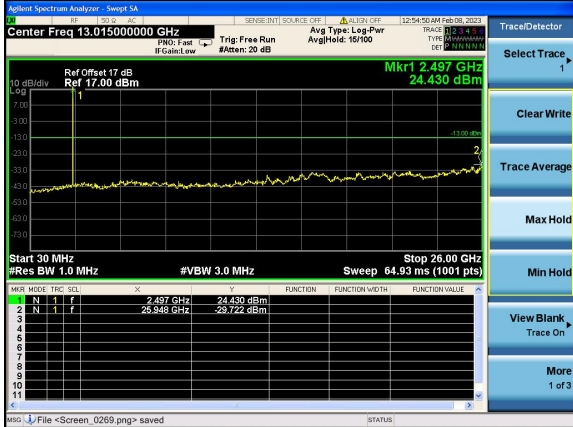

Middle channel

Highest channel

Test Mode: LTE Band 5 / 5MHz /1RB      Test Mode: LTE Band 5 / 5MHz /25RB

Lowest channel

Middle channel

Highest channel

Test Mode: LTE Band 5/ 10MHz /1RB      Test Mode: LTE Band 5/ 10MHz /50RB

Lowest channel

Middle channel

Highest channel

Test Mode: LTE Band 7 / 5MHz /1RB      Test Mode: LTE Band 7 / 5MHz /25RB

Lowest channel

Middle channel

Highest channel