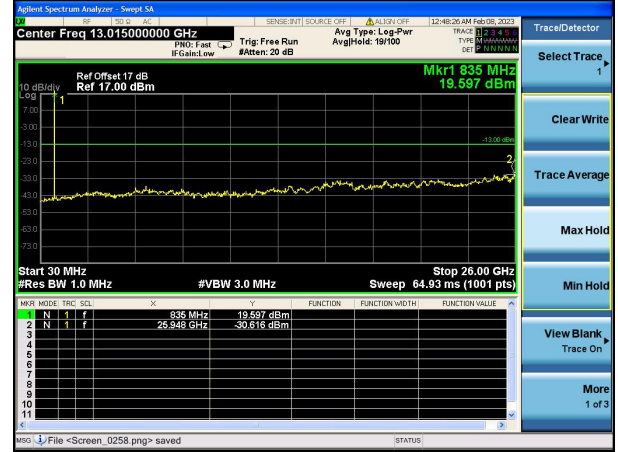

Test Mode: LTE Band 5 / 1.4MHz /1RB      Test Mode: LTE Band 5 / 1.4MHz /6RB

Lowest channel

Middle channel

Highest channel

Test Mode: LTE Band 5 / 3MHz /1RB

Test Mode: LTE Band 5 / 3MHz /15RB

Lowest channel

Middle channel

Highest channel

Test Mode: LTE Band 5 / 5MHz /1RB      Test Mode: LTE Band 5 / 5MHz /25RB

Lowest channel

Middle channel

Highest channel

Test Mode: LTE Band 5/ 10MHz /1RB      Test Mode: LTE Band 5/ 10MHz /50RB

Lowest channel

Middle channel

Highest channel

Test Mode: LTE Band 7 / 5MHz /1RB      Test Mode: LTE Band 7 / 5MHz /25RB

Lowest channel

Middle channel

Highest channel