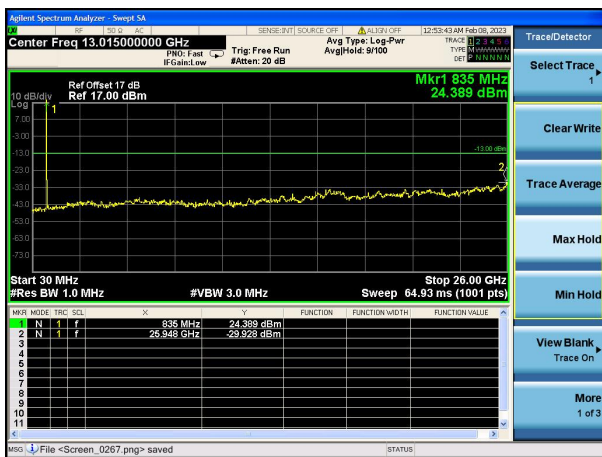

Test Mode: LTE Band 5 / 1.4MHz /1RB      Test Mode: LTE Band 5 / 1.4MHz /6RB

Lowest channel

Middle channel

Highest channel

Test Mode: LTE Band 5 / 3MHz /1RB

Test Mode: LTE Band 5 / 3MHz /15RB

Lowest channel

Middle channel

Highest channel

Test Mode: LTE Band 5 / 5MHz /1RB      Test Mode: LTE Band 5 / 5MHz /25RB

Lowest channel

Middle channel

Highest channel

Test Mode: LTE Band 5/ 10MHz /1RB      Test Mode: LTE Band 5/ 10MHz /50RB

Lowest channel

Middle channel

Highest channel

Test Mode: LTE Band 7 / 5MHz /1RB      Test Mode: LTE Band 7 / 5MHz /25RB

Lowest channel

Middle channel

Highest channel