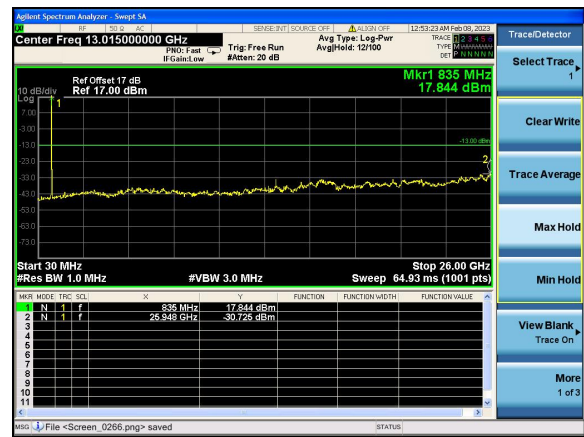

Test Mode: LTE Band 5 / 1.4MHz /1RB      Test Mode: LTE Band 5 / 1.4MHz /6RB

Lowest channel

Middle channel

Highest channel

Test Mode: LTE Band 5 / 3MHz /1RB

Test Mode: LTE Band 5 / 3MHz /15RB

Lowest channel

Middle channel

Highest channel

Test Mode: LTE Band 5 / 5MHz /1RB      Test Mode: LTE Band 5 / 5MHz /25RB

Lowest channel

Middle channel

Highest channel

Test Mode: LTE Band 5/ 10MHz /1RB      Test Mode: LTE Band 5/ 10MHz /50RB

Lowest channel

Middle channel

Highest channel

Test Mode: LTE Band 7 / 5MHz /1RB      Test Mode: LTE Band 7 / 5MHz /25RB

Lowest channel

Middle channel

Highest channel