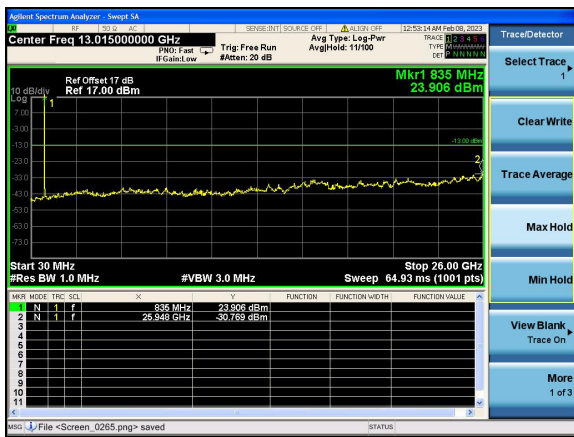

Test Mode: LTE Band 5 / 1.4MHz /1RB      Test Mode: LTE Band 5 / 1.4MHz /6RB

Lowest channel

Middle channel

Highest channel

Test Mode: LTE Band 5 / 3MHz /1RB

Test Mode: LTE Band 5 / 3MHz /15RB

Lowest channel

Middle channel

Highest channel

Test Mode: LTE Band 5 / 5MHz /1RB      Test Mode: LTE Band 5 / 5MHz /25RB

Lowest channel

Middle channel

Highest channel

Test Mode: LTE Band 5/ 10MHz /1RB      Test Mode: LTE Band 5/ 10MHz /50RB

Lowest channel

Middle channel

Highest channel

Test Mode: LTE Band 7 / 5MHz /1RB      Test Mode: LTE Band 7 / 5MHz /25RB

Lowest channel

Middle channel

Highest channel