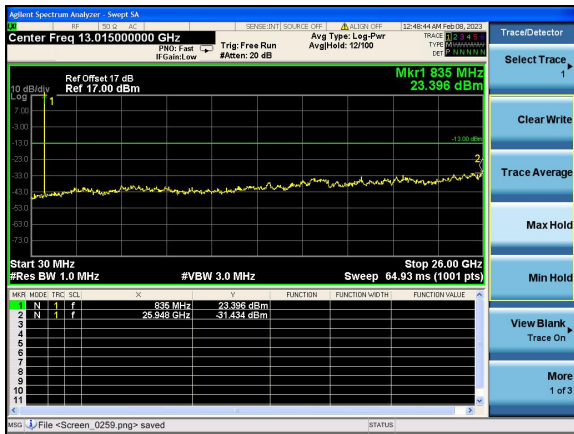

Test Mode: LTE Band 5 / 1.4MHz /1RB      Test Mode: LTE Band 5 / 1.4MHz /6RB

Lowest channel

Middle channel

Highest channel

Test Mode: LTE Band 5 / 3MHz /1RB

Test Mode: LTE Band 5 / 3MHz /15RB

Lowest channel

Middle channel

Highest channel

Test Mode: LTE Band 5 / 5MHz /1RB      Test Mode: LTE Band 5 / 5MHz /25RB

Lowest channel

Middle channel

Highest channel

Test Mode: LTE Band 5/ 10MHz /1RB      Test Mode: LTE Band 5/ 10MHz /50RB

Lowest channel

Middle channel

Highest channel

Test Mode: LTE Band 7 / 5MHz /1RB      Test Mode: LTE Band 7 / 5MHz /25RB

Lowest channel

Middle channel

Highest channel