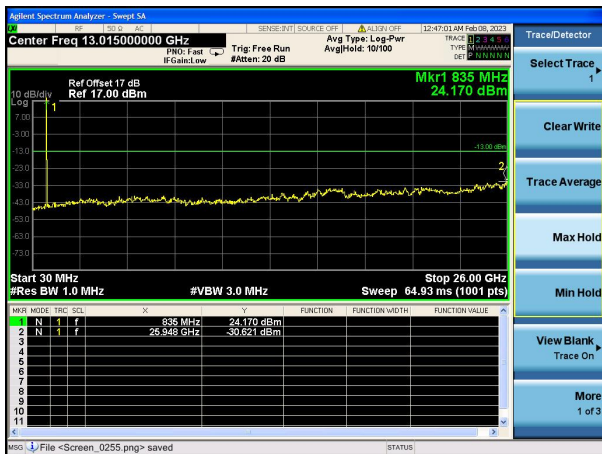

Test Mode: LTE Band 5 / 1.4MHz /1RB      Test Mode: LTE Band 5 / 1.4MHz /6RB

Lowest channel

Middle channel

Highest channel

Test Mode: LTE Band 5 / 3MHz /1RB

Test Mode: LTE Band 5 / 3MHz /15RB

Lowest channel

Middle channel

Highest channel

Test Mode: LTE Band 5 / 5MHz /1RB      Test Mode: LTE Band 5 / 5MHz /25RB

Lowest channel

Middle channel

Highest channel

Test Mode: LTE Band 5/ 10MHz /1RB      Test Mode: LTE Band 5/ 10MHz /50RB

Lowest channel

Middle channel

Highest channel

Test Mode: LTE Band 7 / 5MHz /1RB      Test Mode: LTE Band 7 / 5MHz /25RB

Lowest channel

Middle channel

Highest channel