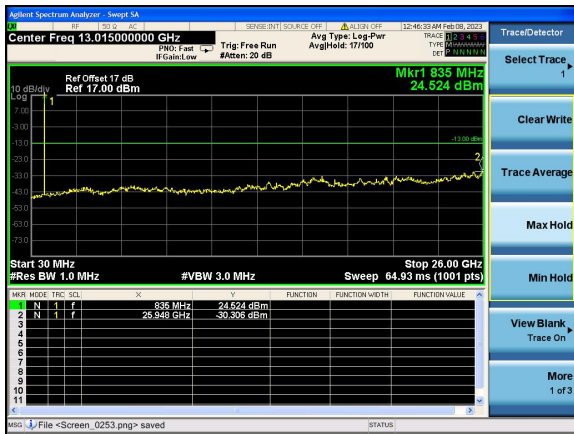

Test Mode: LTE Band 5 / 1.4MHz /1RB      Test Mode: LTE Band 5 / 1.4MHz /6RB

Lowest channel

Middle channel

Highest channel

Test Mode: LTE Band 5 / 3MHz /1RB

Test Mode: LTE Band 5 / 3MHz /15RB

Lowest channel

Middle channel

Highest channel

Test Mode: LTE Band 5 / 5MHz /1RB      Test Mode: LTE Band 5 / 5MHz /25RB

Lowest channel

Middle channel

Highest channel

Test Mode: LTE Band 5/ 10MHz /1RB      Test Mode: LTE Band 5/ 10MHz /50RB

Lowest channel

Middle channel

Highest channel

Test Mode: LTE Band 7 / 5MHz /1RB      Test Mode: LTE Band 7 / 5MHz /25RB

Lowest channel

Middle channel

Highest channel