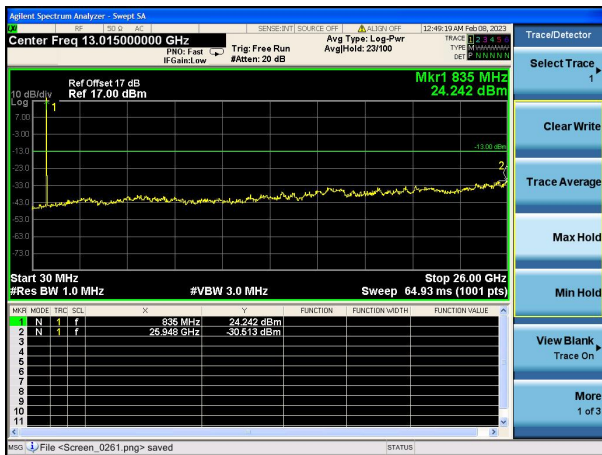

Test Mode: LTE Band 5 / 1.4MHz /1RB      Test Mode: LTE Band 5 / 1.4MHz /6RB

Lowest channel

Middle channel

Highest channel

Test Mode: LTE Band 5 / 3MHz /1RB

Test Mode: LTE Band 5 / 3MHz /15RB

Lowest channel

Middle channel

Highest channel

Test Mode: LTE Band 5 / 5MHz /1RB      Test Mode: LTE Band 5 / 5MHz /25RB

Lowest channel

Middle channel

Highest channel

Test Mode: LTE Band 5/ 10MHz /1RB      Test Mode: LTE Band 5/ 10MHz /50RB

Lowest channel

Middle channel

Highest channel

Test Mode: LTE Band 7 / 5MHz /1RB      Test Mode: LTE Band 7 / 5MHz /25RB

Lowest channel

Middle channel

Highest channel