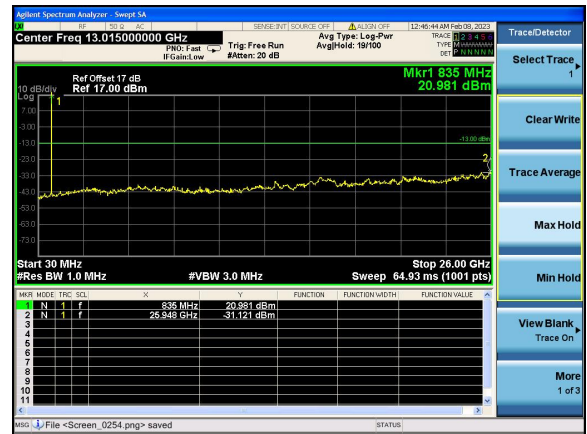

Test Mode: LTE Band 5 / 1.4MHz /1RB      Test Mode: LTE Band 5 / 1.4MHz /6RB

Lowest channel

Middle channel

Highest channel

Test Mode: LTE Band 5 / 3MHz /1RB

Test Mode: LTE Band 5 / 3MHz /15RB

Lowest channel

Middle channel

Highest channel

Test Mode: LTE Band 5 / 5MHz /1RB      Test Mode: LTE Band 5 / 5MHz /25RB

Lowest channel

Middle channel

Highest channel

Test Mode: LTE Band 5/ 10MHz /1RB      Test Mode: LTE Band 5/ 10MHz /50RB

Lowest channel

Middle channel

Highest channel

Test Mode: LTE Band 7 / 5MHz /1RB      Test Mode: LTE Band 7 / 5MHz /25RB

Lowest channel

Middle channel

Highest channel