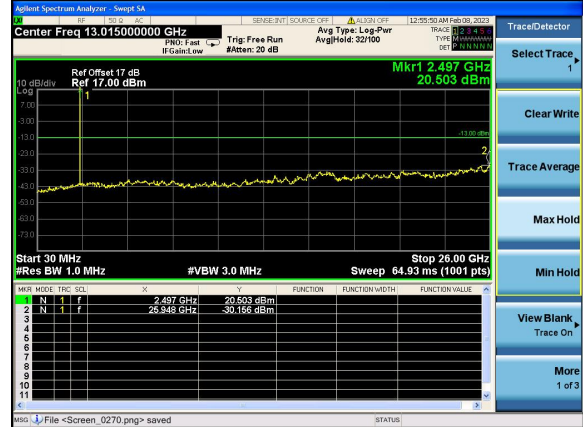

Middle channel

Highest channel

Test Mode: LTE Band 5 / 5MHz /1RB      Test Mode: LTE Band 5 / 5MHz /25RB

Lowest channel

Middle channel

Highest channel

Test Mode: LTE Band 5/ 10MHz /1RB      Test Mode: LTE Band 5/ 10MHz /50RB

Lowest channel

Middle channel

Highest channel

Test Mode: LTE Band 7 / 5MHz /1RB      Test Mode: LTE Band 7 / 5MHz /25RB

Lowest channel

Middle channel

Highest channel