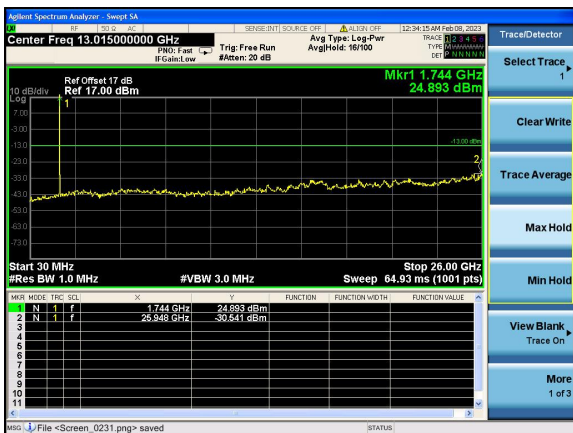

Test Mode: LTE Band 4 / 3MHz /1RB

Test Mode: LTE Band 4 / 3MHz /15RB

Lowest channel

Middle channel

Highest channel

Test Mode: LTE Band 4 / 5MHz /1RB      Test Mode: LTE Band 4 / 5MHz /25RB

Lowest channel

Middle channel

Highest channel

Test Mode: LTE Band 4 / 10MHz /1RB      Test Mode: LTE Band 4 / 10MHz /50RB

Lowest channel

Middle channel

Highest channel

Test Mode: LTE Band 4 / 15MHz /1RB

Test Mode: LTE Band 4 / 15MHz /75RB

Lowest channel

Middle channel

Highest channel

Test Mode: LTE Band 4 / 20MHz /1RB      Test Mode: LTE Band 4 / 20MHz /100RB

Lowest channel

Middle channel

Highest channel