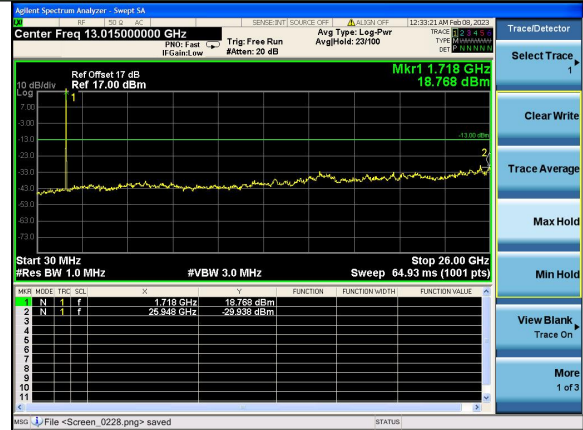

Test Mode: LTE Band 4 / 3MHz /1RB

Test Mode: LTE Band 4 / 3MHz /15RB

Lowest channel

Middle channel

Highest channel

Test Mode: LTE Band 4 / 5MHz /1RB      Test Mode: LTE Band 4 / 5MHz /25RB

Lowest channel

Middle channel

Highest channel

Test Mode: LTE Band 4 / 10MHz /1RB      Test Mode: LTE Band 4 / 10MHz /50RB

Lowest channel

Middle channel

Highest channel

Test Mode: LTE Band 4 / 15MHz /1RB

Test Mode: LTE Band 4 / 15MHz /75RB

Lowest channel

Middle channel

Highest channel

Test Mode: LTE Band 4 / 20MHz /1RB      Test Mode: LTE Band 4 / 20MHz /100RB

Lowest channel

Middle channel

Highest channel