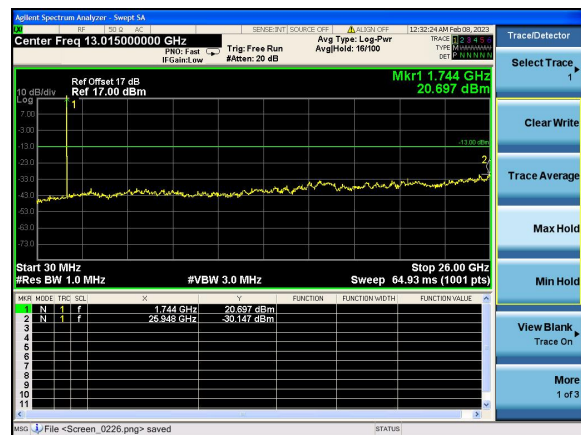

Test Mode: LTE Band 4 / 3MHz /1RB

Test Mode: LTE Band 4 / 3MHz /15RB

Lowest channel

Middle channel

Highest channel

Test Mode: LTE Band 4 / 5MHz /1RB      Test Mode: LTE Band 4 / 5MHz /25RB

Lowest channel

Middle channel

Highest channel

Test Mode: LTE Band 4 / 10MHz /1RB      Test Mode: LTE Band 4 / 10MHz /50RB

Lowest channel

Middle channel

Highest channel

Test Mode: LTE Band 4 / 15MHz /1RB

Test Mode: LTE Band 4 / 15MHz /75RB

Lowest channel

Middle channel

Highest channel

Test Mode: LTE Band 4 / 20MHz /1RB      Test Mode: LTE Band 4 / 20MHz /100RB

Lowest channel

Middle channel

Highest channel