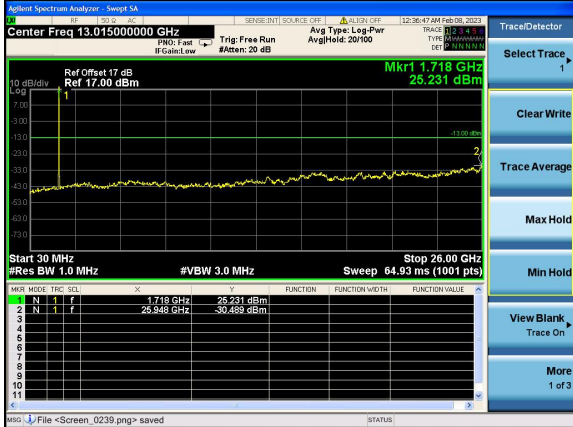

Highest channel

Test Mode: LTE Band 4 / 10MHz /1RB      Test Mode: LTE Band 4 / 10MHz /50RB

Lowest channel

Middle channel

Highest channel

Test Mode: LTE Band 4 / 15MHz /1RB

Test Mode: LTE Band 4 / 15MHz /75RB

Lowest channel

Middle channel

Highest channel

Test Mode: LTE Band 4 / 20MHz /1RB      Test Mode: LTE Band 4 / 20MHz /100RB

Lowest channel

Middle channel

Highest channel