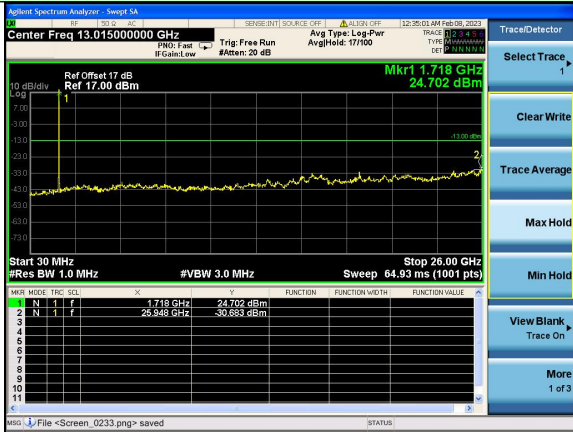

Test Mode: LTE Band 4 / 3MHz /1RB

Test Mode: LTE Band 4 / 3MHz /15RB

Lowest channel

Middle channel

Highest channel

Test Mode: LTE Band 4 / 5MHz /1RB      Test Mode: LTE Band 4 / 5MHz /25RB

Lowest channel

Middle channel

Highest channel

Test Mode: LTE Band 4 / 10MHz /1RB      Test Mode: LTE Band 4 / 10MHz /50RB

Lowest channel

Middle channel

Highest channel

Test Mode: LTE Band 4 / 15MHz /1RB

Test Mode: LTE Band 4 / 15MHz /75RB

Lowest channel

Middle channel

Highest channel

Test Mode: LTE Band 4 / 20MHz /1RB      Test Mode: LTE Band 4 / 20MHz /100RB

Lowest channel

Middle channel

Highest channel