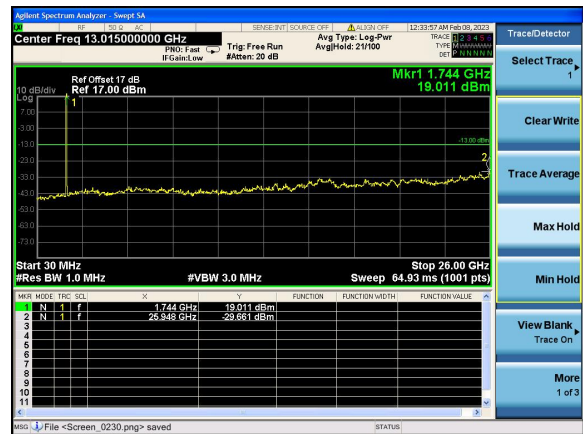

Test Mode: LTE Band 4 / 3MHz /1RB

Test Mode: LTE Band 4 / 3MHz /15RB

Lowest channel

Middle channel

Highest channel

Test Mode: LTE Band 4 / 5MHz /1RB      Test Mode: LTE Band 4 / 5MHz /25RB

Lowest channel

Middle channel

Highest channel

Test Mode: LTE Band 4 / 10MHz /1RB      Test Mode: LTE Band 4 / 10MHz /50RB

Lowest channel

Middle channel

Highest channel

Test Mode: LTE Band 4 / 15MHz /1RB

Test Mode: LTE Band 4 / 15MHz /75RB

Lowest channel

Middle channel

Highest channel

Test Mode: LTE Band 4 / 20MHz /1RB      Test Mode: LTE Band 4 / 20MHz /100RB

Lowest channel

Middle channel

Highest channel