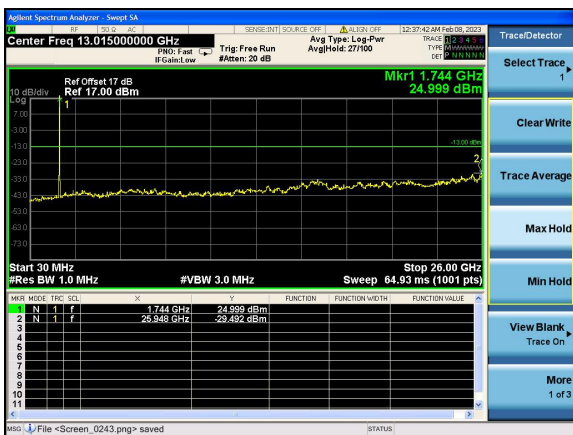

Highest channel

Test Mode: LTE Band 4 / 10MHz /1RB      Test Mode: LTE Band 4 / 10MHz /50RB

Lowest channel

Middle channel

Highest channel

Test Mode: LTE Band 4 / 15MHz /1RB

Test Mode: LTE Band 4 / 15MHz /75RB

Lowest channel

Middle channel

Highest channel

Test Mode: LTE Band 4 / 20MHz /1RB      Test Mode: LTE Band 4 / 20MHz /100RB

Lowest channel

Middle channel

Highest channel