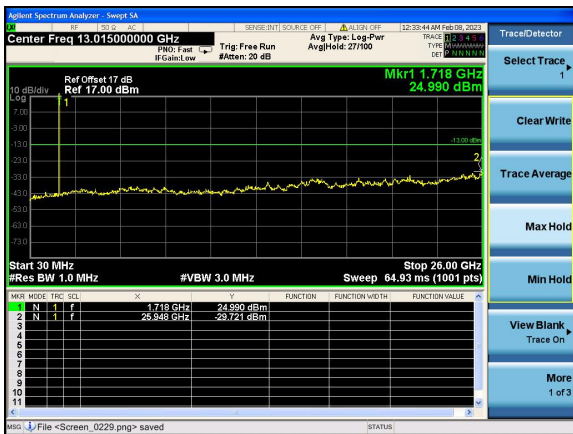

Test Mode: LTE Band 4 / 3MHz /1RB

Test Mode: LTE Band 4 / 3MHz /15RB

Lowest channel

Middle channel

Highest channel

Test Mode: LTE Band 4 / 5MHz /1RB      Test Mode: LTE Band 4 / 5MHz /25RB

Lowest channel

Middle channel

Highest channel

Test Mode: LTE Band 4 / 10MHz /1RB      Test Mode: LTE Band 4 / 10MHz /50RB

Lowest channel

Middle channel

Highest channel

Test Mode: LTE Band 4 / 15MHz /1RB

Test Mode: LTE Band 4 / 15MHz /75RB

Lowest channel

Middle channel

Highest channel

Test Mode: LTE Band 4 / 20MHz /1RB      Test Mode: LTE Band 4 / 20MHz /100RB

Lowest channel

Middle channel

Highest channel