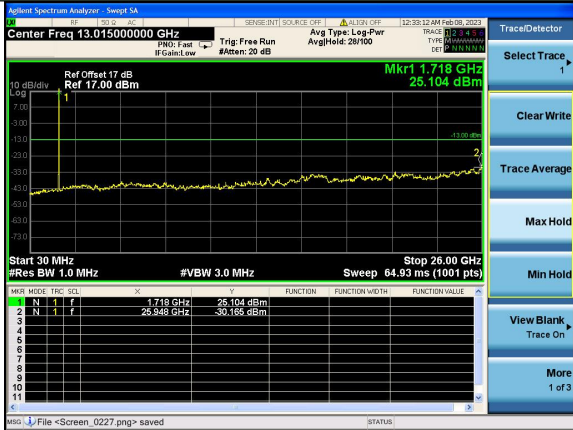

Test Mode: LTE Band 4 / 3MHz /1RB

Test Mode: LTE Band 4 / 3MHz /15RB

Lowest channel

Middle channel

Highest channel

Test Mode: LTE Band 4 / 5MHz /1RB      Test Mode: LTE Band 4 / 5MHz /25RB

Lowest channel

Middle channel

Highest channel

Test Mode: LTE Band 4 / 10MHz /1RB      Test Mode: LTE Band 4 / 10MHz /50RB

Lowest channel

Middle channel

Highest channel

Test Mode: LTE Band 4 / 15MHz /1RB

Test Mode: LTE Band 4 / 15MHz /75RB

Lowest channel

Middle channel

Highest channel

Test Mode: LTE Band 4 / 20MHz /1RB      Test Mode: LTE Band 4 / 20MHz /100RB

Lowest channel

Middle channel

Highest channel