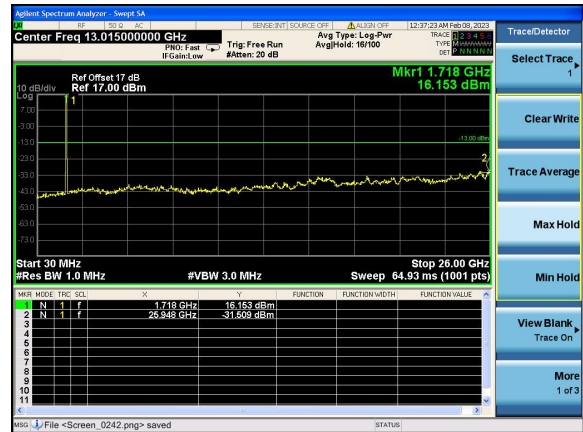

Highest channel

Test Mode: LTE Band 4 / 10MHz /1RB      Test Mode: LTE Band 4 / 10MHz /50RB

Lowest channel

Middle channel

Highest channel

Test Mode: LTE Band 4 / 15MHz /1RB

Test Mode: LTE Band 4 / 15MHz /75RB

Lowest channel

Middle channel

Highest channel

Test Mode: LTE Band 4 / 20MHz /1RB      Test Mode: LTE Band 4 / 20MHz /100RB

Lowest channel

Middle channel

Highest channel