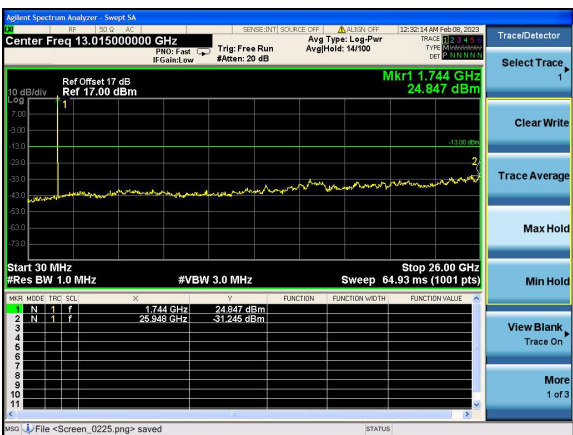

Test Mode: LTE Band 4 / 3MHz /1RB

Test Mode: LTE Band 4 / 3MHz /15RB

Lowest channel

Middle channel

Highest channel

Test Mode: LTE Band 4 / 5MHz /1RB      Test Mode: LTE Band 4 / 5MHz /25RB

Lowest channel

Middle channel

Highest channel

Test Mode: LTE Band 4 / 10MHz /1RB      Test Mode: LTE Band 4 / 10MHz /50RB

Lowest channel

Middle channel

Highest channel

Test Mode: LTE Band 4 / 15MHz /1RB

Test Mode: LTE Band 4 / 15MHz /75RB

Lowest channel

Middle channel

Highest channel

Test Mode: LTE Band 4 / 20MHz /1RB      Test Mode: LTE Band 4 / 20MHz /100RB

Lowest channel

Middle channel

Highest channel