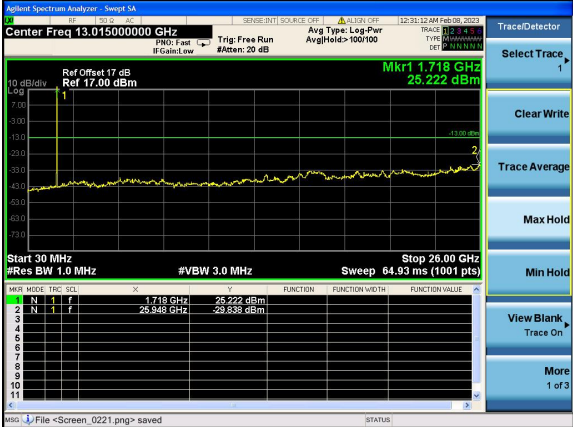

Test Mode: LTE Band 4 / 3MHz /1RB

Test Mode: LTE Band 4 / 3MHz /15RB

Lowest channel

Middle channel

Highest channel

Test Mode: LTE Band 4 / 5MHz /1RB      Test Mode: LTE Band 4 / 5MHz /25RB

Lowest channel

Middle channel

Highest channel

Test Mode: LTE Band 4 / 10MHz /1RB      Test Mode: LTE Band 4 / 10MHz /50RB

Lowest channel

Middle channel

Highest channel

Test Mode: LTE Band 4 / 15MHz /1RB

Test Mode: LTE Band 4 / 15MHz /75RB

Lowest channel

Middle channel

Highest channel

Test Mode: LTE Band 4 / 20MHz /1RB      Test Mode: LTE Band 4 / 20MHz /100RB

Lowest channel

Middle channel

Highest channel