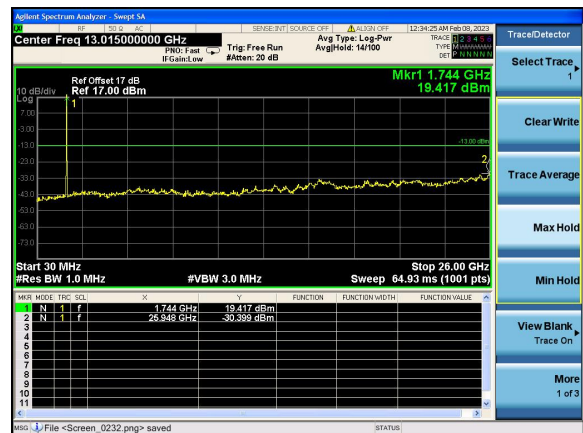

Test Mode: LTE Band 4 / 3MHz /1RB

Test Mode: LTE Band 4 / 3MHz /15RB

Lowest channel

Middle channel

Highest channel

Test Mode: LTE Band 4 / 5MHz /1RB      Test Mode: LTE Band 4 / 5MHz /25RB

Lowest channel

Middle channel

Highest channel

Test Mode: LTE Band 4 / 10MHz /1RB      Test Mode: LTE Band 4 / 10MHz /50RB

Lowest channel

Middle channel

Highest channel

Test Mode: LTE Band 4 / 15MHz /1RB

Test Mode: LTE Band 4 / 15MHz /75RB

Lowest channel

Middle channel

Highest channel

Test Mode: LTE Band 4 / 20MHz /1RB      Test Mode: LTE Band 4 / 20MHz /100RB

Lowest channel

Middle channel

Highest channel