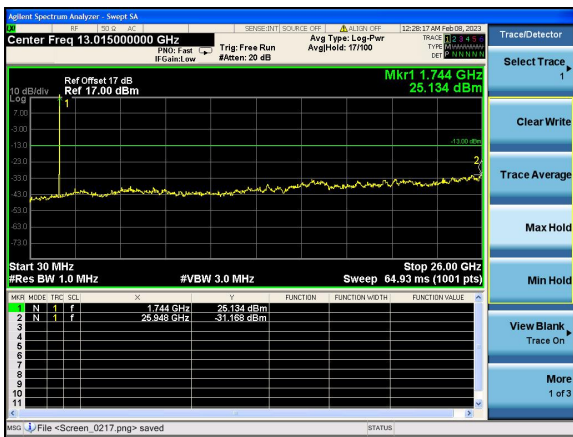

Test Mode: LTE Band 4 / 3MHz /1RB

Test Mode: LTE Band 4 / 3MHz /15RB

Lowest channel

Middle channel

Highest channel

Test Mode: LTE Band 4 / 5MHz /1RB      Test Mode: LTE Band 4 / 5MHz /25RB

Lowest channel

Middle channel

Highest channel

Test Mode: LTE Band 4 / 10MHz /1RB      Test Mode: LTE Band 4 / 10MHz /50RB

Lowest channel

Middle channel

Highest channel

Test Mode: LTE Band 4 / 15MHz /1RB

Test Mode: LTE Band 4 / 15MHz /75RB

Lowest channel

Middle channel

Highest channel

Test Mode: LTE Band 4 / 20MHz /1RB      Test Mode: LTE Band 4 / 20MHz /100RB

Lowest channel

Middle channel

Highest channel