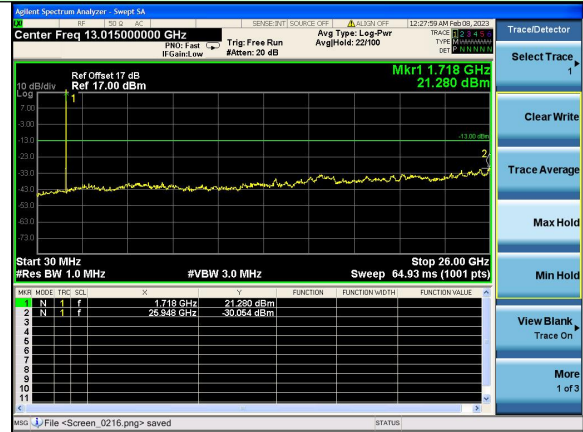

Test Mode: LTE Band 4 / 3MHz /1RB

Test Mode: LTE Band 4 / 3MHz /15RB

Lowest channel

Middle channel

Highest channel

Test Mode: LTE Band 4 / 5MHz /1RB      Test Mode: LTE Band 4 / 5MHz /25RB

Lowest channel

Middle channel

Highest channel

Test Mode: LTE Band 4 / 10MHz /1RB      Test Mode: LTE Band 4 / 10MHz /50RB

Lowest channel

Middle channel

Highest channel

Test Mode: LTE Band 4 / 15MHz /1RB

Test Mode: LTE Band 4 / 15MHz /75RB

Lowest channel

Middle channel

Highest channel

Test Mode: LTE Band 4 / 20MHz /1RB      Test Mode: LTE Band 4 / 20MHz /100RB

Lowest channel

Middle channel

Highest channel