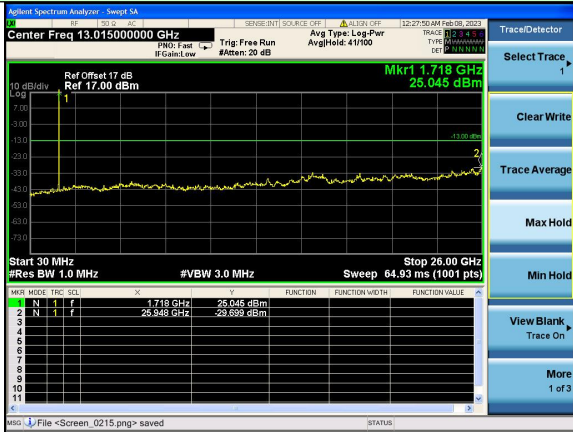

Test Mode: LTE Band 4 / 3MHz /1RB

Test Mode: LTE Band 4 / 3MHz /15RB

Lowest channel

Middle channel

Highest channel

Test Mode: LTE Band 4 / 5MHz /1RB      Test Mode: LTE Band 4 / 5MHz /25RB

Lowest channel

Middle channel

Highest channel

Test Mode: LTE Band 4 / 10MHz /1RB      Test Mode: LTE Band 4 / 10MHz /50RB

Lowest channel

Middle channel

Highest channel

Test Mode: LTE Band 4 / 15MHz /1RB

Test Mode: LTE Band 4 / 15MHz /75RB

Lowest channel

Middle channel

Highest channel

Test Mode: LTE Band 4 / 20MHz /1RB      Test Mode: LTE Band 4 / 20MHz /100RB

Lowest channel

Middle channel

Highest channel