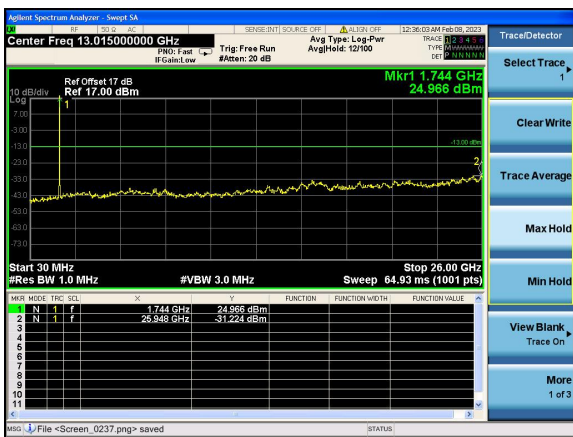

Test Mode: LTE Band 4 / 3MHz /1RB

Test Mode: LTE Band 4 / 3MHz /15RB

Lowest channel

Middle channel

Highest channel

Test Mode: LTE Band 4 / 5MHz /1RB      Test Mode: LTE Band 4 / 5MHz /25RB

Lowest channel

Middle channel

Highest channel

Test Mode: LTE Band 4 / 10MHz /1RB      Test Mode: LTE Band 4 / 10MHz /50RB

Lowest channel

Middle channel

Highest channel

Test Mode: LTE Band 4 / 15MHz /1RB

Test Mode: LTE Band 4 / 15MHz /75RB

Lowest channel

Middle channel

Highest channel

Test Mode: LTE Band 4 / 20MHz /1RB      Test Mode: LTE Band 4 / 20MHz /100RB

Lowest channel

Middle channel

Highest channel