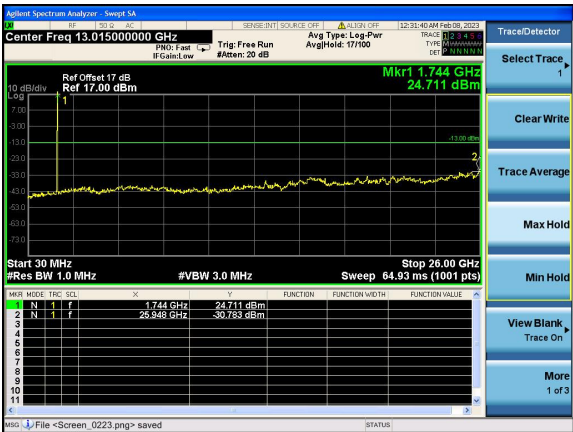

Test Mode: LTE Band 4 / 3MHz /1RB

Test Mode: LTE Band 4 / 3MHz /15RB

Lowest channel

Middle channel

Highest channel

Test Mode: LTE Band 4 / 5MHz /1RB      Test Mode: LTE Band 4 / 5MHz /25RB

Lowest channel

Middle channel

Highest channel

Test Mode: LTE Band 4 / 10MHz /1RB      Test Mode: LTE Band 4 / 10MHz /50RB

Lowest channel

Middle channel

Highest channel

Test Mode: LTE Band 4 / 15MHz /1RB

Test Mode: LTE Band 4 / 15MHz /75RB

Lowest channel

Middle channel

Highest channel

Test Mode: LTE Band 4 / 20MHz /1RB      Test Mode: LTE Band 4 / 20MHz /100RB

Lowest channel

Middle channel

Highest channel