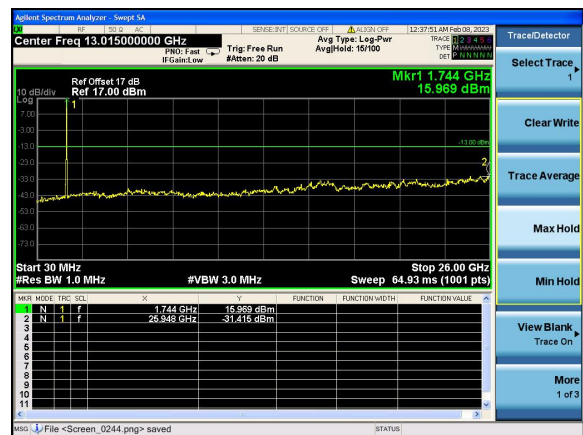

Highest channel

Test Mode: LTE Band 4 / 10MHz /1RB      Test Mode: LTE Band 4 / 10MHz /50RB

Lowest channel

Middle channel

Highest channel

Test Mode: LTE Band 4 / 15MHz /1RB

Test Mode: LTE Band 4 / 15MHz /75RB

Lowest channel

Middle channel

Highest channel

Test Mode: LTE Band 4 / 20MHz /1RB      Test Mode: LTE Band 4 / 20MHz /100RB

Lowest channel

Middle channel

Highest channel