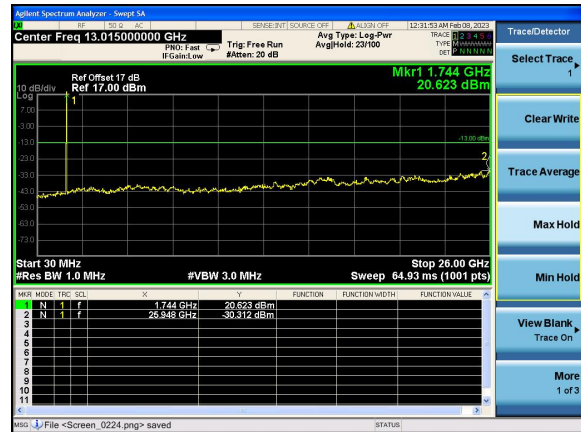

Test Mode: LTE Band 4 / 3MHz /1RB

Test Mode: LTE Band 4 / 3MHz /15RB

Lowest channel

Middle channel

Highest channel

Test Mode: LTE Band 4 / 5MHz /1RB      Test Mode: LTE Band 4 / 5MHz /25RB

Lowest channel

Middle channel

Highest channel

Test Mode: LTE Band 4 / 10MHz /1RB      Test Mode: LTE Band 4 / 10MHz /50RB

Lowest channel

Middle channel

Highest channel

Test Mode: LTE Band 4 / 15MHz /1RB

Test Mode: LTE Band 4 / 15MHz /75RB

Lowest channel

Middle channel

Highest channel

Test Mode: LTE Band 4 / 20MHz /1RB      Test Mode: LTE Band 4 / 20MHz /100RB

Lowest channel

Middle channel

Highest channel