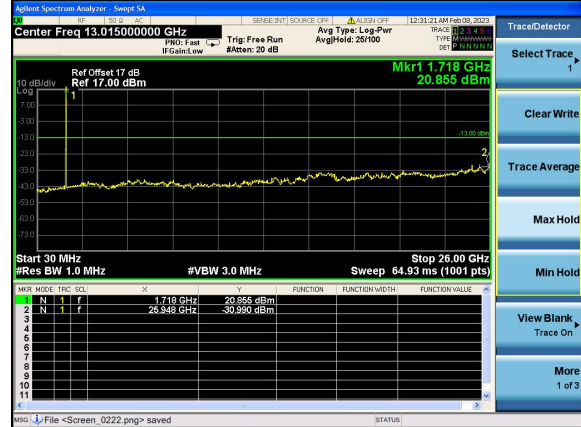

Test Mode: LTE Band 4 / 3MHz /1RB

Test Mode: LTE Band 4 / 3MHz /15RB

Lowest channel

Middle channel

Highest channel

Test Mode: LTE Band 4 / 5MHz /1RB      Test Mode: LTE Band 4 / 5MHz /25RB

Lowest channel

Middle channel

Highest channel

Test Mode: LTE Band 4 / 10MHz /1RB      Test Mode: LTE Band 4 / 10MHz /50RB

Lowest channel

Middle channel

Highest channel

Test Mode: LTE Band 4 / 15MHz /1RB

Test Mode: LTE Band 4 / 15MHz /75RB

Lowest channel

Middle channel

Highest channel

Test Mode: LTE Band 4 / 20MHz /1RB      Test Mode: LTE Band 4 / 20MHz /100RB

Lowest channel

Middle channel

Highest channel