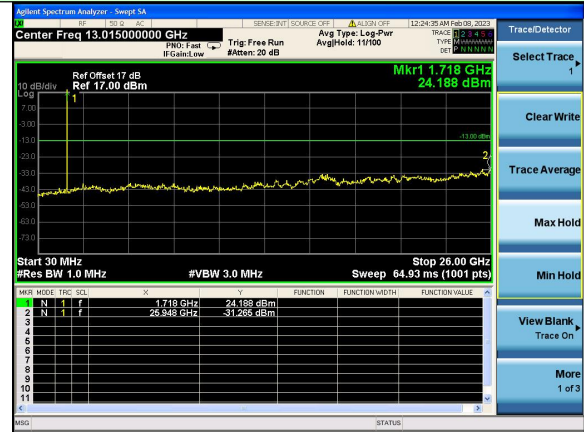

Test Mode: LTE Band 4 / 3MHz /1RB

Test Mode: LTE Band 4 / 3MHz /15RB

Lowest channel

Middle channel

Highest channel

Test Mode: LTE Band 4 / 5MHz /1RB      Test Mode: LTE Band 4 / 5MHz /25RB

Lowest channel

Middle channel

Highest channel

Test Mode: LTE Band 4 / 10MHz /1RB      Test Mode: LTE Band 4 / 10MHz /50RB

Lowest channel

Middle channel

Highest channel

Test Mode: LTE Band 4 / 15MHz /1RB

Test Mode: LTE Band 4 / 15MHz /75RB

Lowest channel

Middle channel

Highest channel

Test Mode: LTE Band 4 / 20MHz /1RB      Test Mode: LTE Band 4 / 20MHz /100RB

Lowest channel

Middle channel

Highest channel