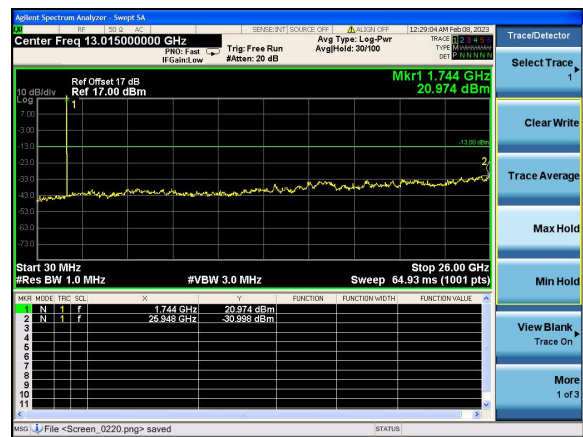

Test Mode: LTE Band 4 / 3MHz /1RB

Test Mode: LTE Band 4 / 3MHz /15RB

Lowest channel

Middle channel

Highest channel

Test Mode: LTE Band 4 / 5MHz /1RB      Test Mode: LTE Band 4 / 5MHz /25RB

Lowest channel

Middle channel

Highest channel

Test Mode: LTE Band 4 / 10MHz /1RB      Test Mode: LTE Band 4 / 10MHz /50RB

Lowest channel

Middle channel

Highest channel

Test Mode: LTE Band 4 / 15MHz /1RB

Test Mode: LTE Band 4 / 15MHz /75RB

Lowest channel

Middle channel

Highest channel

Test Mode: LTE Band 4 / 20MHz /1RB      Test Mode: LTE Band 4 / 20MHz /100RB

Lowest channel

Middle channel

Highest channel