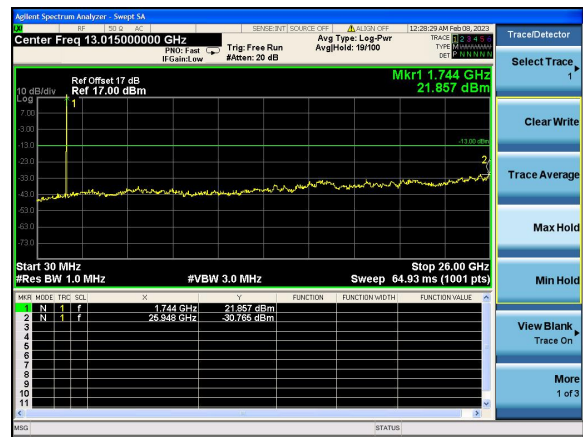

Test Mode: LTE Band 4 / 3MHz /1RB

Test Mode: LTE Band 4 / 3MHz /15RB

Lowest channel

Middle channel

Highest channel

Test Mode: LTE Band 4 / 5MHz /1RB      Test Mode: LTE Band 4 / 5MHz /25RB

Lowest channel

Middle channel

Highest channel

Test Mode: LTE Band 4 / 10MHz /1RB      Test Mode: LTE Band 4 / 10MHz /50RB

Lowest channel

Middle channel

Highest channel

Test Mode: LTE Band 4 / 15MHz /1RB

Test Mode: LTE Band 4 / 15MHz /75RB

Lowest channel

Middle channel

Highest channel

Test Mode: LTE Band 4 / 20MHz /1RB      Test Mode: LTE Band 4 / 20MHz /100RB

Lowest channel

Middle channel

Highest channel