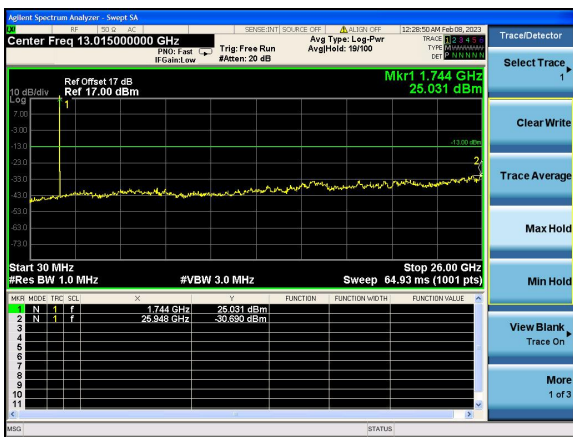

Test Mode: LTE Band 4 / 3MHz /1RB

Test Mode: LTE Band 4 / 3MHz /15RB

Lowest channel

Middle channel

Highest channel

Test Mode: LTE Band 4 / 5MHz /1RB      Test Mode: LTE Band 4 / 5MHz /25RB

Lowest channel

Middle channel

Highest channel

Test Mode: LTE Band 4 / 10MHz /1RB      Test Mode: LTE Band 4 / 10MHz /50RB

Lowest channel

Middle channel

Highest channel

Test Mode: LTE Band 4 / 15MHz /1RB

Test Mode: LTE Band 4 / 15MHz /75RB

Lowest channel

Middle channel

Highest channel

Test Mode: LTE Band 4 / 20MHz /1RB      Test Mode: LTE Band 4 / 20MHz /100RB

Lowest channel

Middle channel

Highest channel