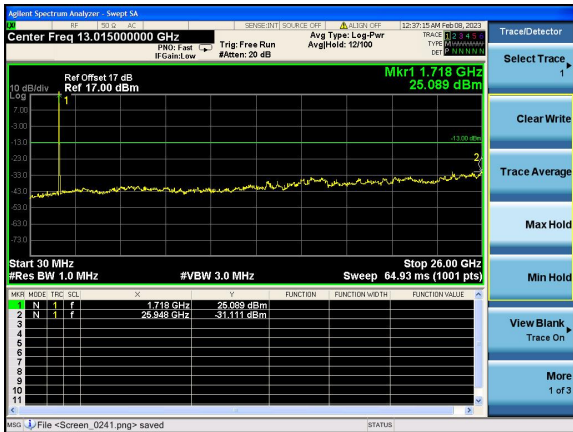

Highest channel

Test Mode: LTE Band 4 / 10MHz /1RB      Test Mode: LTE Band 4 / 10MHz /50RB

Lowest channel

Middle channel

Highest channel

Test Mode: LTE Band 4 / 15MHz /1RB

Test Mode: LTE Band 4 / 15MHz /75RB

Lowest channel

Middle channel

Highest channel

Test Mode: LTE Band 4 / 20MHz /1RB      Test Mode: LTE Band 4 / 20MHz /100RB

Lowest channel

Middle channel

Highest channel