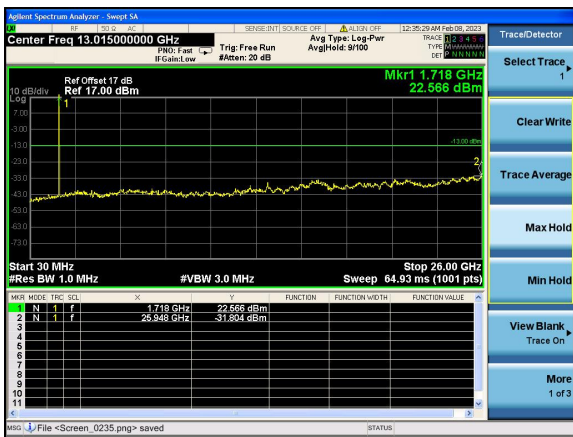

Test Mode: LTE Band 4 / 3MHz /1RB

Test Mode: LTE Band 4 / 3MHz /15RB

Lowest channel

Middle channel

Highest channel

Test Mode: LTE Band 4 / 5MHz /1RB      Test Mode: LTE Band 4 / 5MHz /25RB

Lowest channel

Middle channel

Highest channel

Test Mode: LTE Band 4 / 10MHz /1RB      Test Mode: LTE Band 4 / 10MHz /50RB

Lowest channel

Middle channel

Highest channel

Test Mode: LTE Band 4 / 15MHz /1RB

Test Mode: LTE Band 4 / 15MHz /75RB

Lowest channel

Middle channel

Highest channel

Test Mode: LTE Band 4 / 20MHz /1RB      Test Mode: LTE Band 4 / 20MHz /100RB

Lowest channel

Middle channel

Highest channel