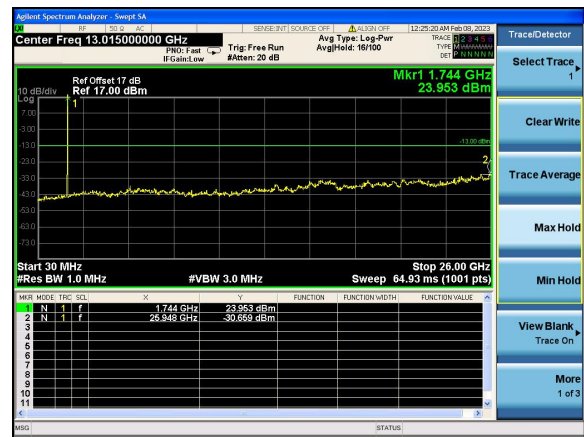

Test Mode: LTE Band 4 / 3MHz /1RB

Test Mode: LTE Band 4 / 3MHz /15RB

Lowest channel

Middle channel

Highest channel

Test Mode: LTE Band 4 / 5MHz /1RB      Test Mode: LTE Band 4 / 5MHz /25RB

Lowest channel

Middle channel

Highest channel

Test Mode: LTE Band 4 / 10MHz /1RB      Test Mode: LTE Band 4 / 10MHz /50RB

Lowest channel

Middle channel

Highest channel

Test Mode: LTE Band 4 / 15MHz /1RB

Test Mode: LTE Band 4 / 15MHz /75RB

Lowest channel

Middle channel

Highest channel

Test Mode: LTE Band 4 / 20MHz /1RB      Test Mode: LTE Band 4 / 20MHz /100RB

Lowest channel

Middle channel

Highest channel