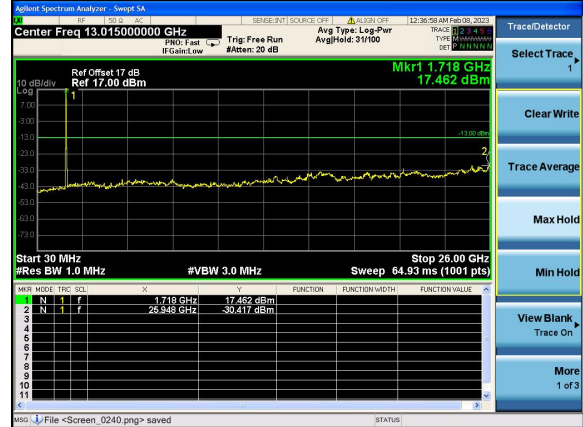

Highest channel

Test Mode: LTE Band 4 / 10MHz /1RB      Test Mode: LTE Band 4 / 10MHz /50RB

Lowest channel

Middle channel

Highest channel

Test Mode: LTE Band 4 / 15MHz /1RB

Test Mode: LTE Band 4 / 15MHz /75RB

Lowest channel

Middle channel

Highest channel

Test Mode: LTE Band 4 / 20MHz /1RB      Test Mode: LTE Band 4 / 20MHz /100RB

Lowest channel

Middle channel

Highest channel