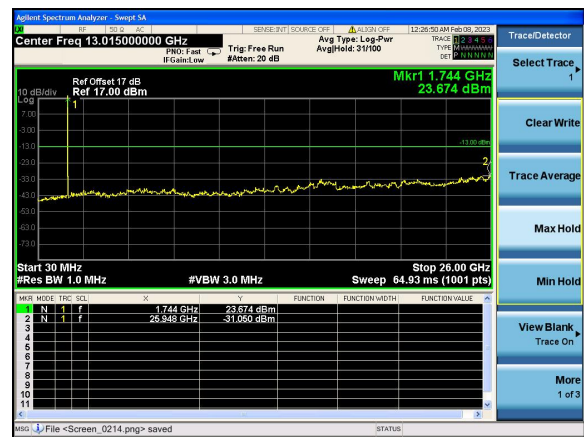

Test Mode: LTE Band 4 / 3MHz /1RB

Test Mode: LTE Band 4 / 3MHz /15RB

Lowest channel

Middle channel

Highest channel

Test Mode: LTE Band 4 / 5MHz /1RB      Test Mode: LTE Band 4 / 5MHz /25RB

Lowest channel

Middle channel

Highest channel

Test Mode: LTE Band 4 / 10MHz /1RB      Test Mode: LTE Band 4 / 10MHz /50RB

Lowest channel

Middle channel

Highest channel

Test Mode: LTE Band 4 / 15MHz /1RB

Test Mode: LTE Band 4 / 15MHz /75RB

Lowest channel

Middle channel

Highest channel

Test Mode: LTE Band 4 / 20MHz /1RB      Test Mode: LTE Band 4 / 20MHz /100RB

Lowest channel

Middle channel

Highest channel